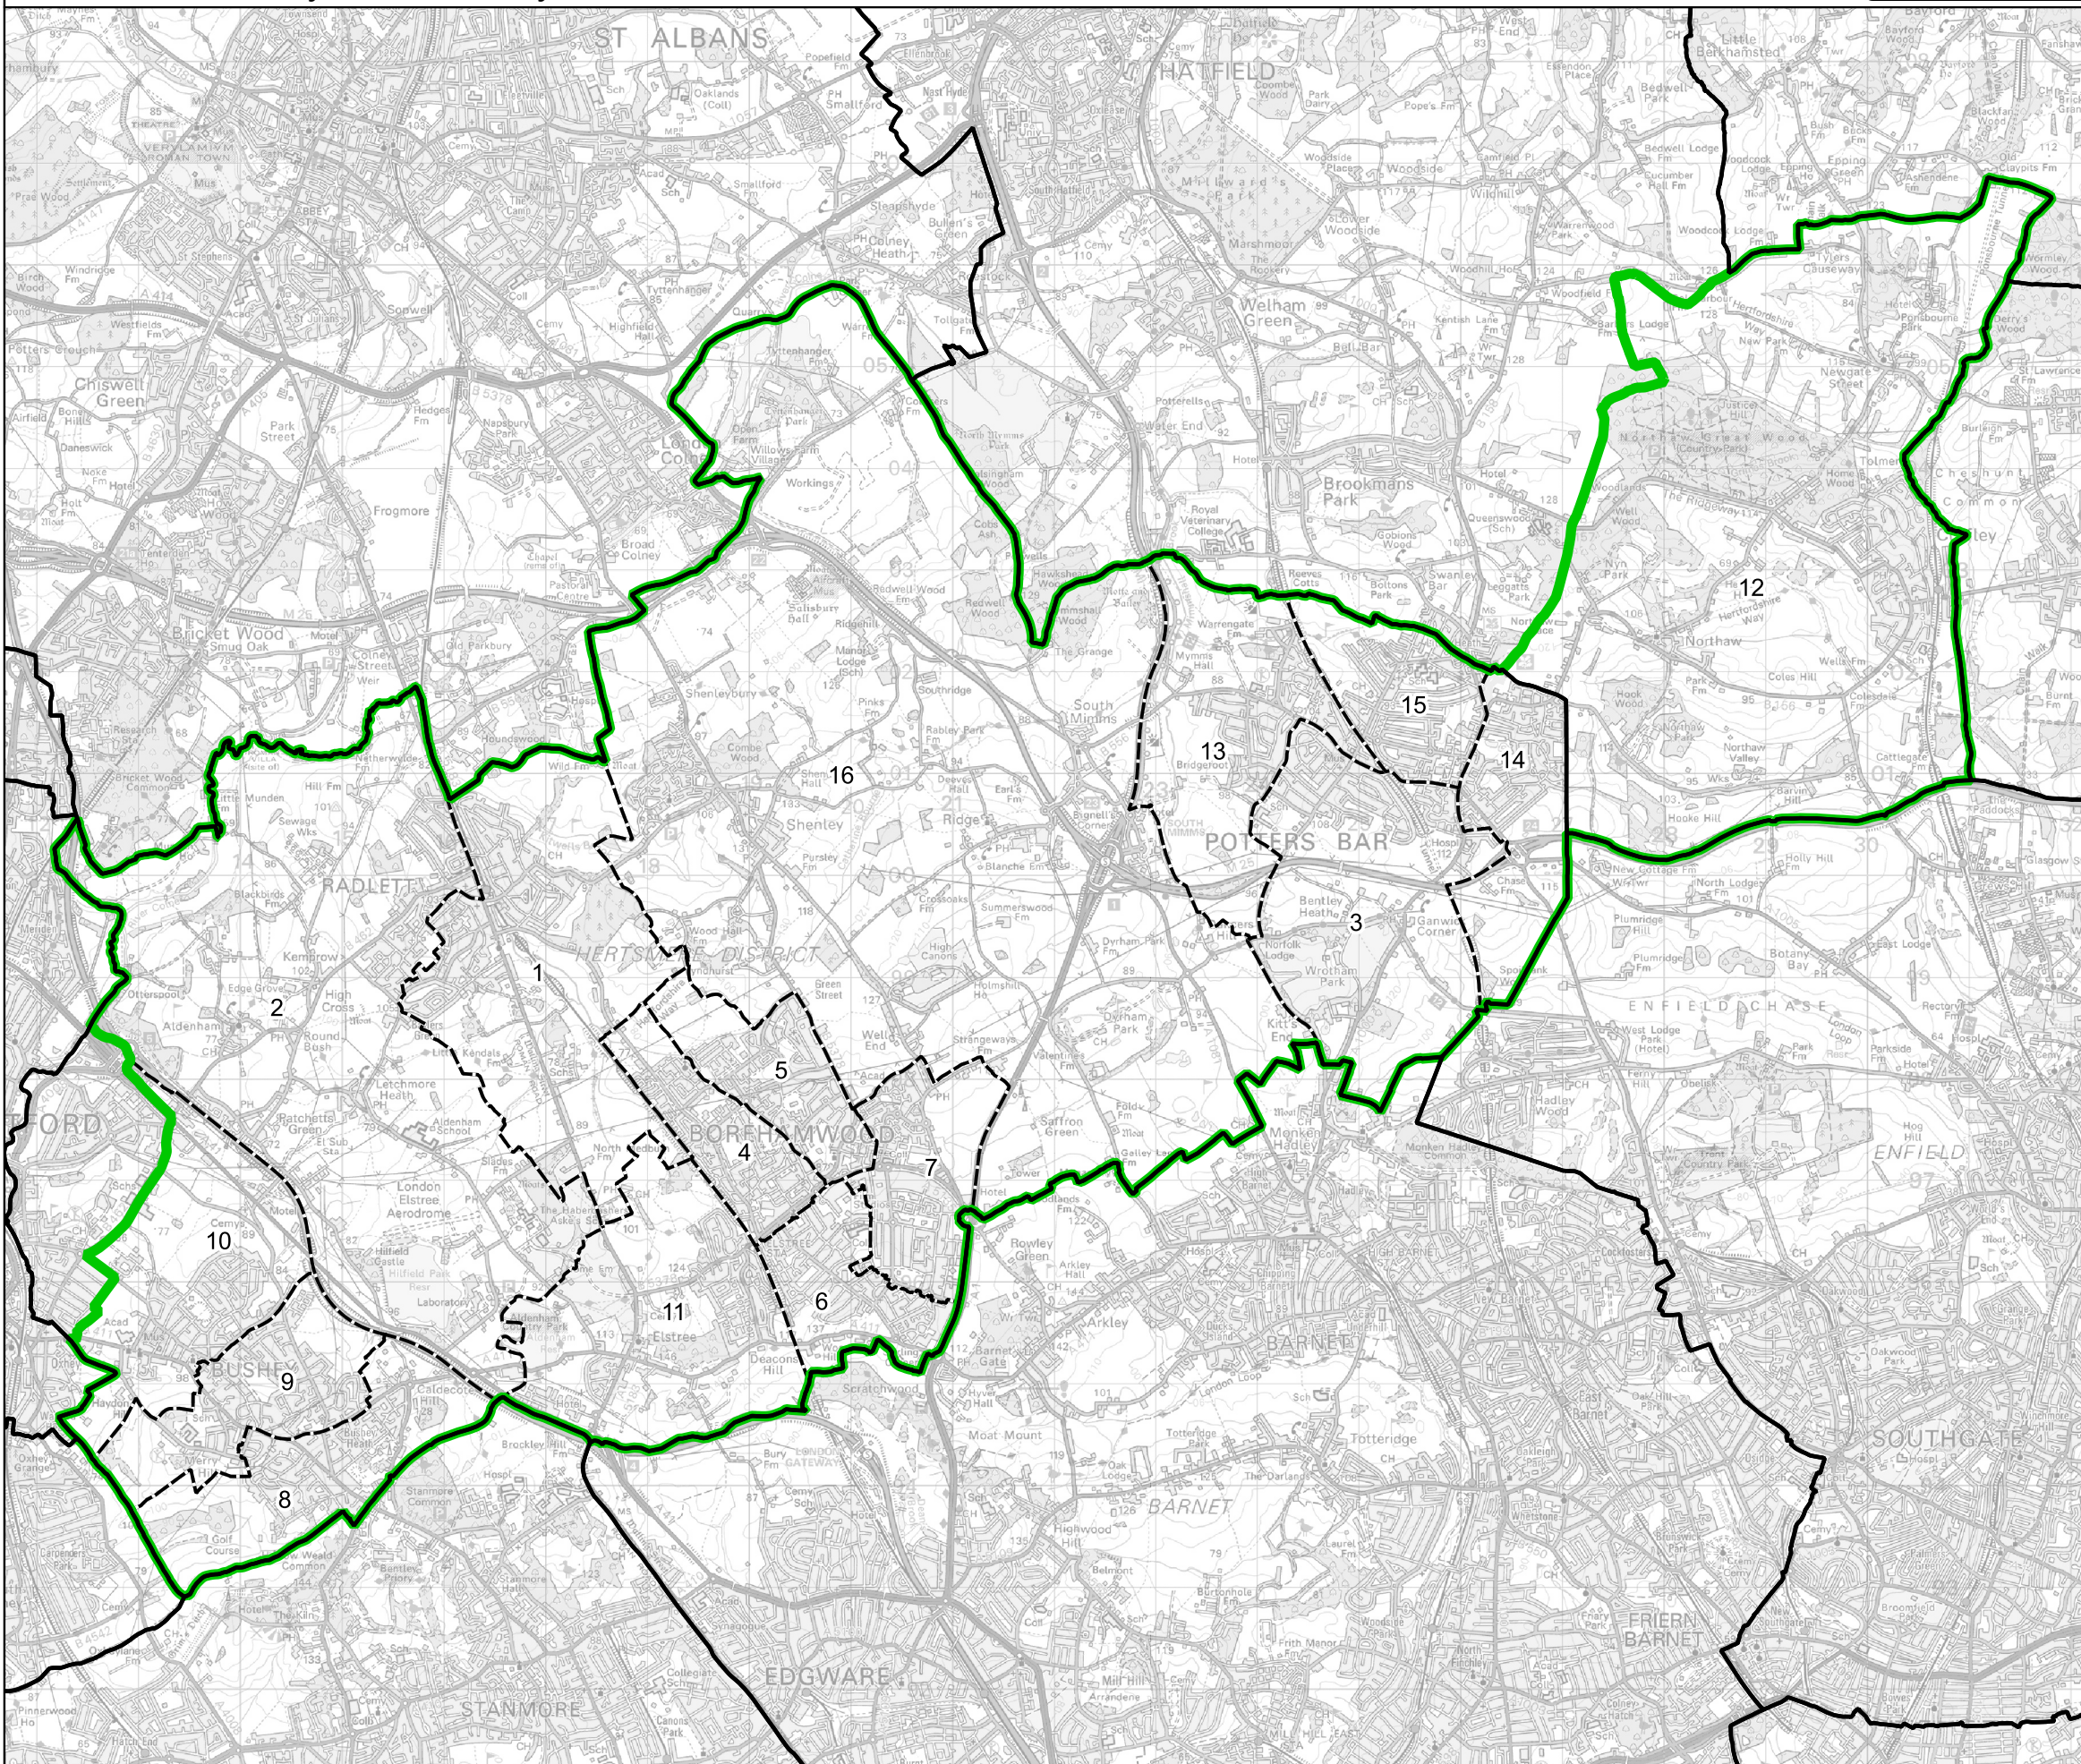

# Boundary Commission for England - Final Recommendations for the Eastern Region

## Hertsmere County Constituency - Electorate 73,256

Wards:

- 1 Aldenham East
- 2 Aldenham West
- 3 Bentley Heath & The Royds
- 4 Borehamwood
- 5 Borehamwood Cowley Hill
- 6 Borehamwood Hillside
- 7 Borehamwood Kenilworth
- 8 Bushey Heath
- 9 Bushey Park
- 10 Bushey St. James
- 11 Elstree
- 12 Northaw & Cuffley
- 13 Potters Bar Furzefield
- 14 Potters Bar Oakmere
- 15 Potters Bar Parkfield
- 16 Shenley

- Constituency
- Local Authorities
- Wards

0 0.9 1.8 km

© Crown copyright and database rights 2023 OS 100018289. You are permitted to use this data solely to enable you to respond to, or interact with, the organisation that provided you with the data. You are not permitted to copy, sub-licence, distribute or sell any of this data to third parties in any form. Third party rights to enforce the terms of this licence shall be reserved to OS.

Hertsmere County Constituency