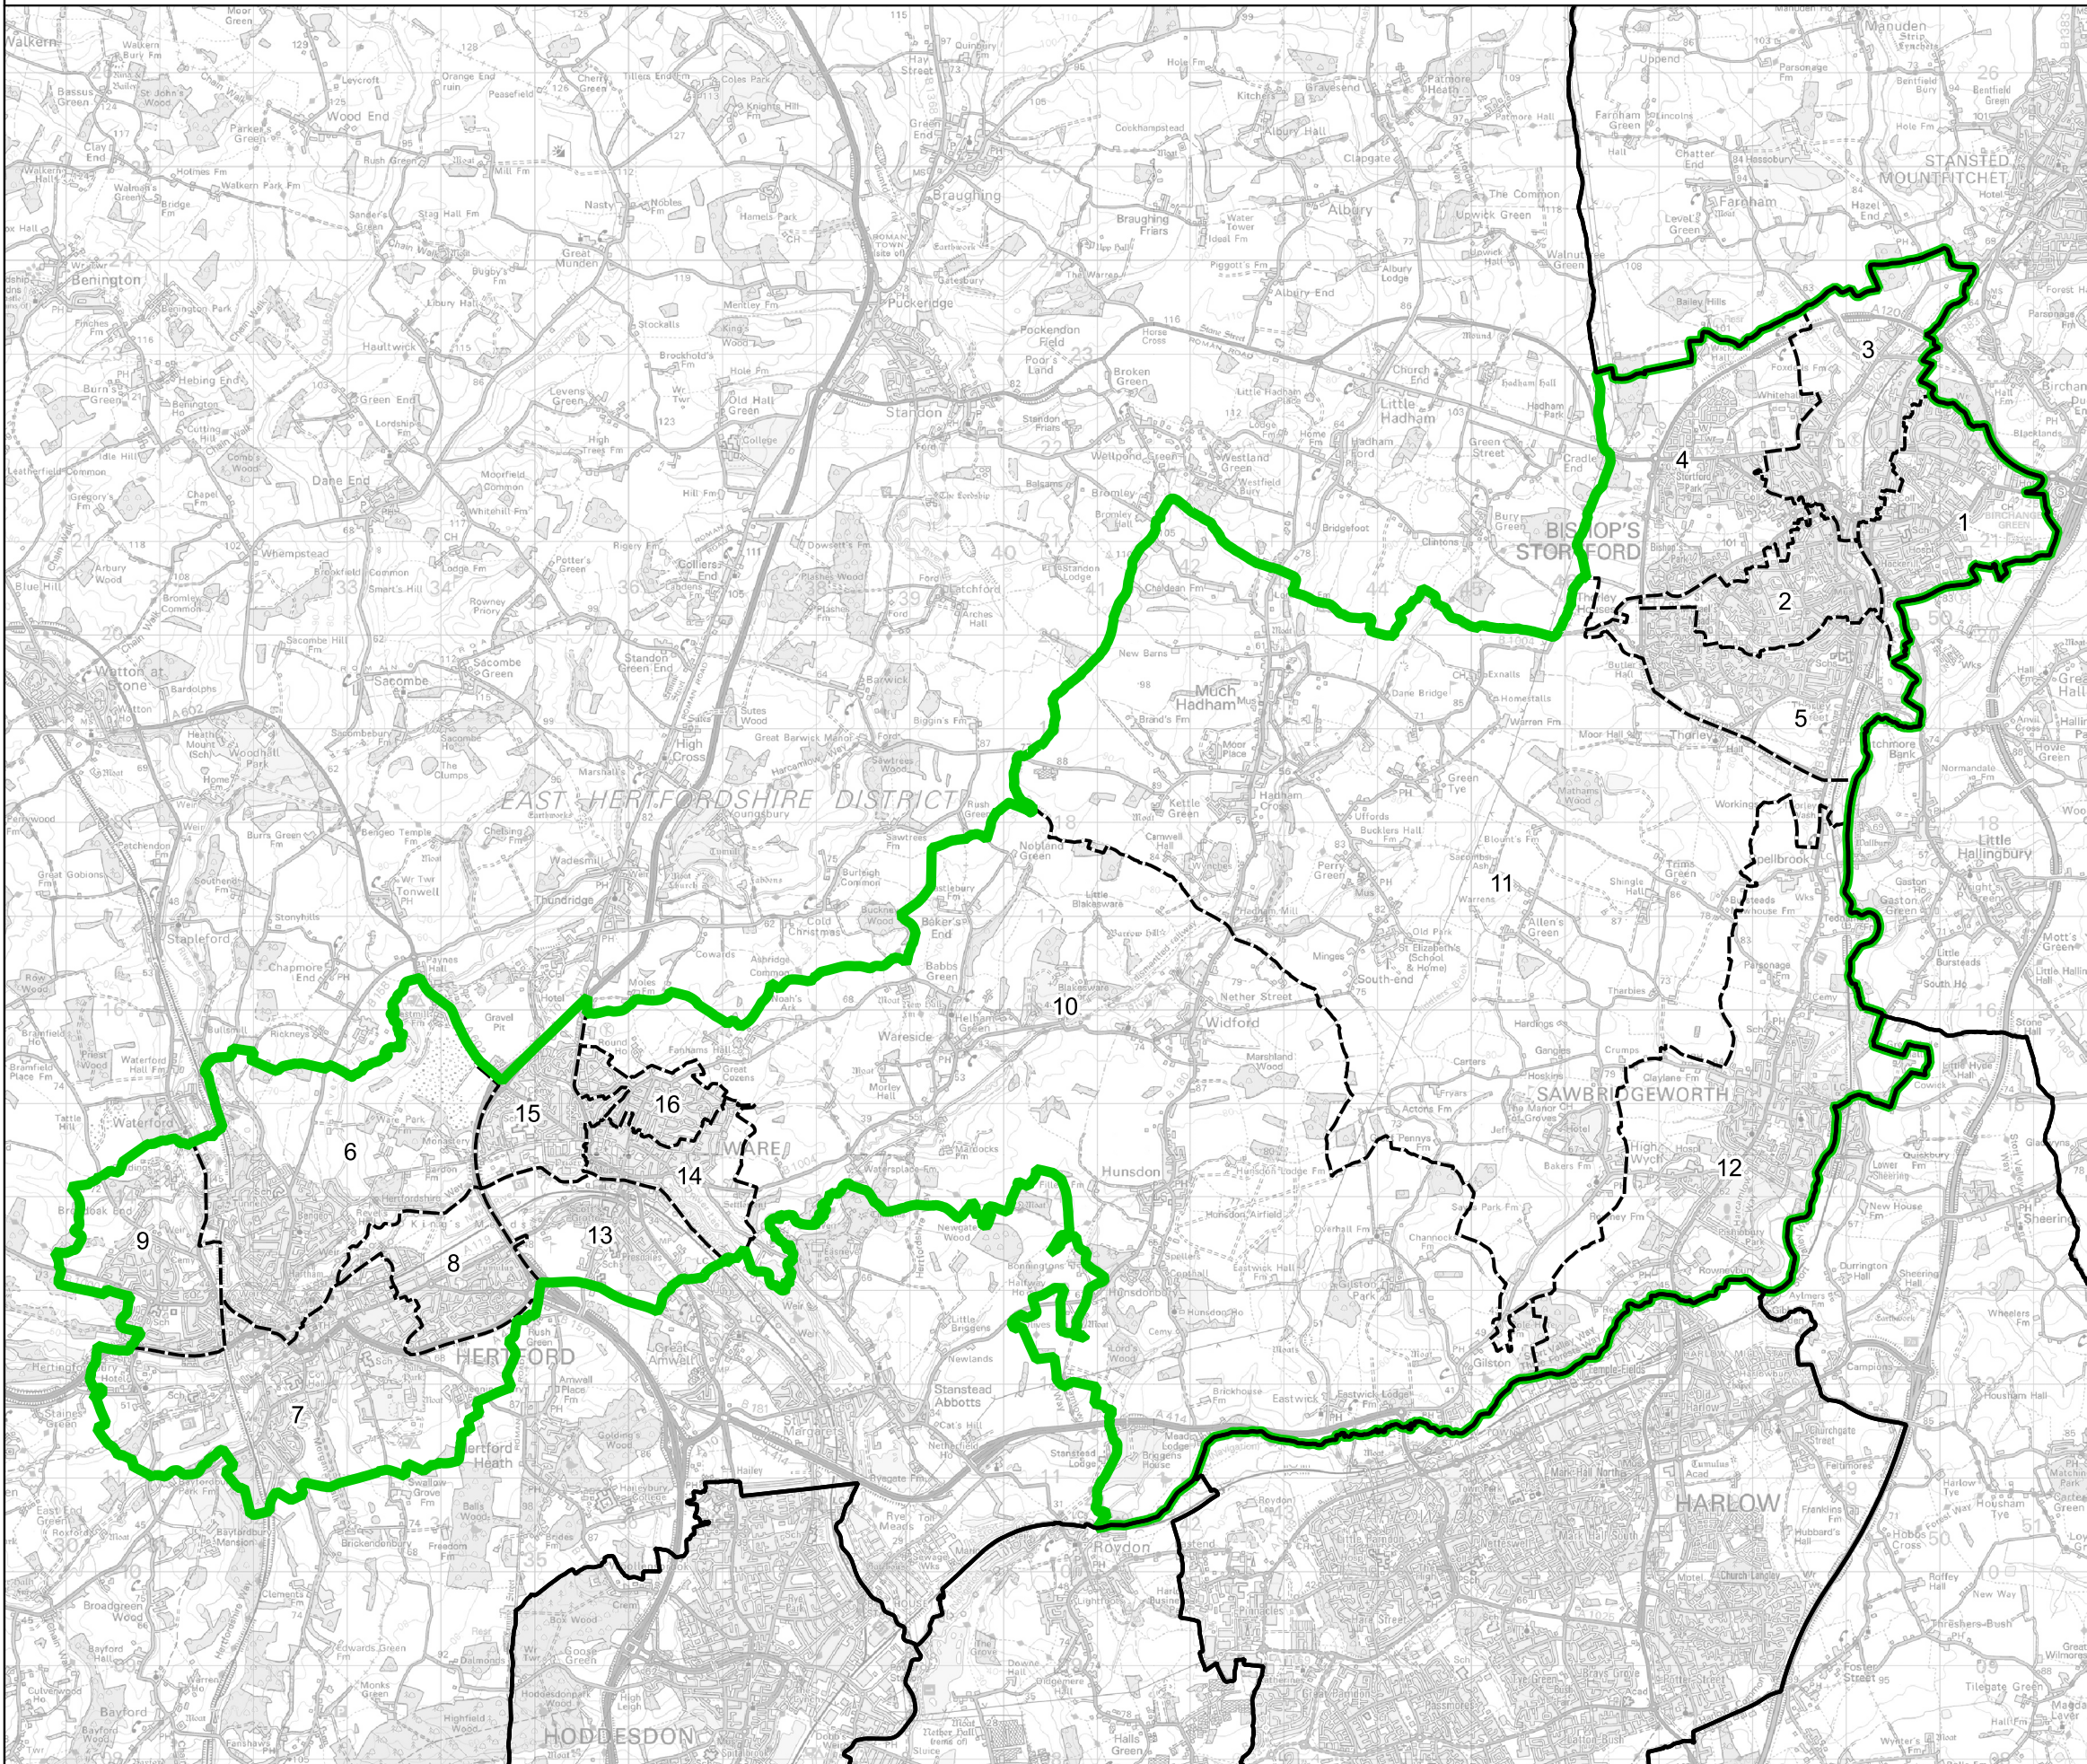

Boundary Commission for England - Final Recommendations for the Eastern Region

Hertford and Stortford County Constituency - Electorate 75,396

Wards:

- 1 Bishop's Stortford All Saints
- 2 Bishop's Stortford Central
- 3 Bishop's Stortford Meads
- 4 Bishop's Stortford Silverleys
- 5 Bishop's Stortford South
- 6 Hertford Bengoe
- 7 Hertford Castle
- 8 Hertford Kingsmead
- 9 Hertford Sele
- 10 Hunsdon
- 11 Much Hadham
- 12 Sawbridgeworth
- 13 Ware Chadwell
- 14 Ware Christchurch
- 15 Ware St. Mary's
- 16 Ware Trinity

 Constituency

 Local Authorities

 Wards

0 1 2 km

© Crown copyright and database rights 2023 OS 100018289. You are permitted to use this data solely to enable you to respond to, or interact with, the organisation that provided you with the data. You are not permitted to copy, sub-licence, distribute or sell any of this data to third parties in any form. Third party rights to enforce the terms of this licence shall be reserved to OS.

Hertford and Stortford County Constituency