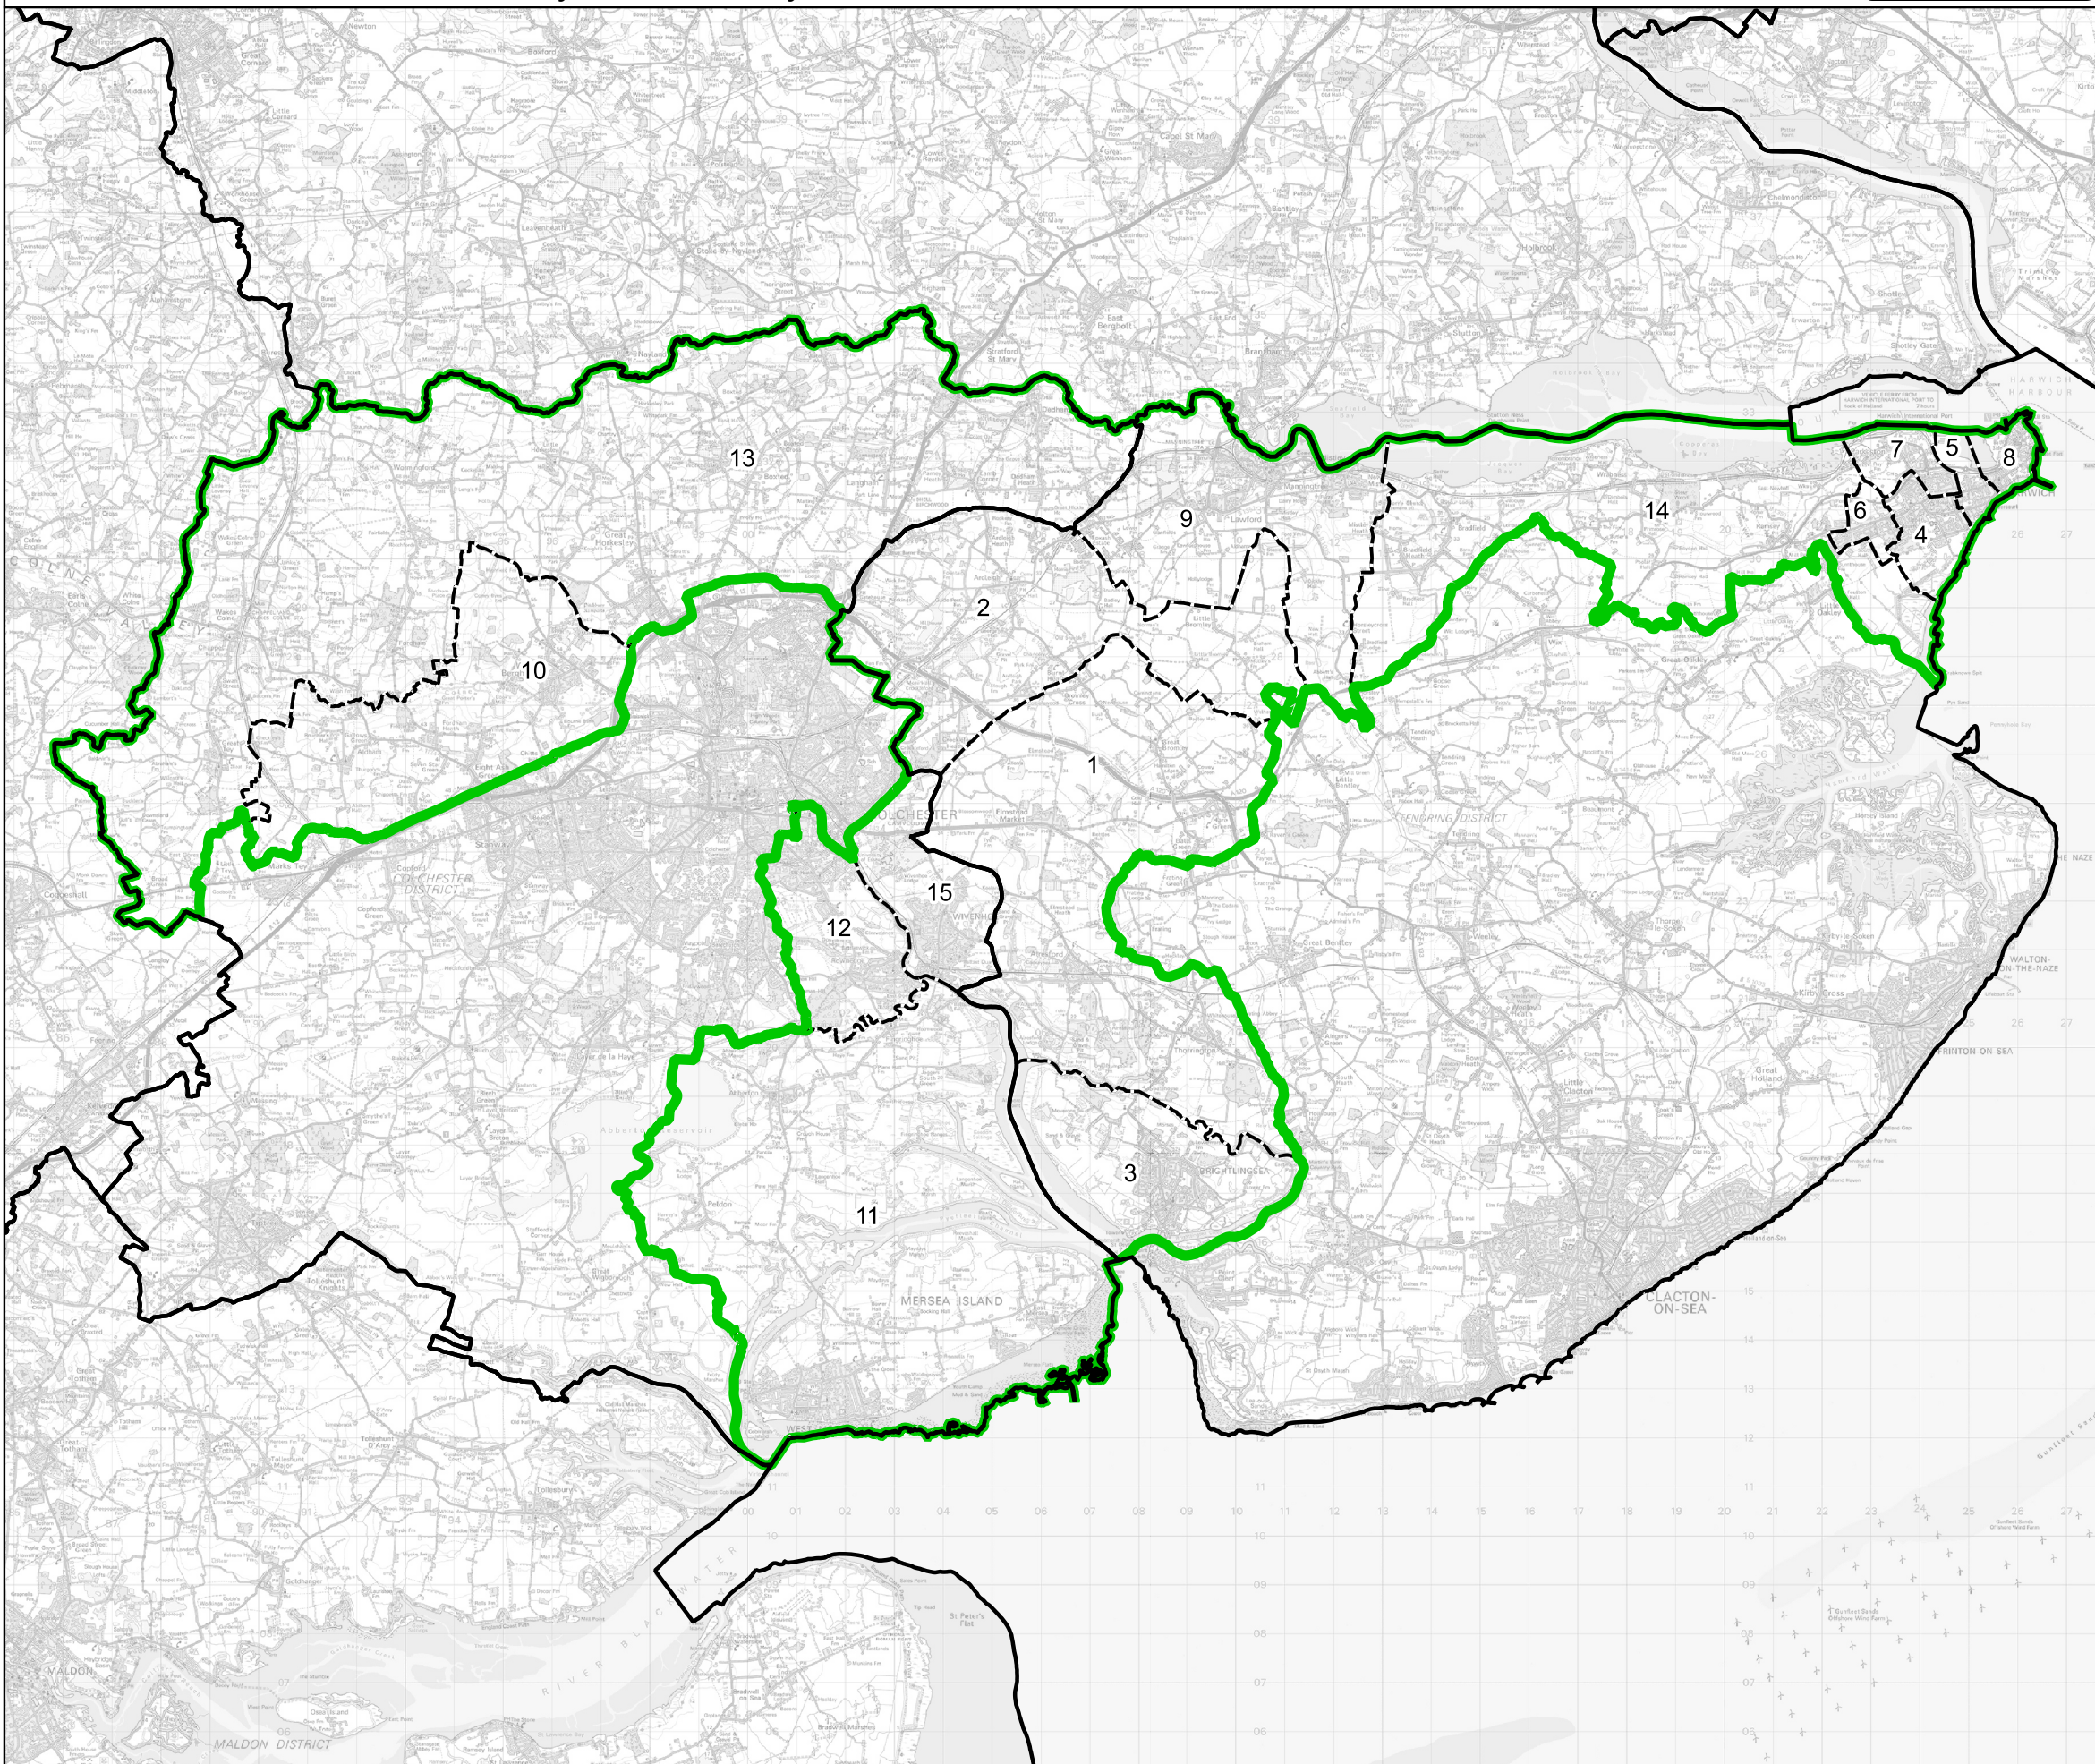

Boundary Commission for England - Final Recommendations for the Eastern Region

Harwich and North Essex County Constituency - Electorate 74,838

Wards:

- 1 Alresford & Elmstead
- 2 Ardleigh & Little Bromley
- 3 Brightlingsea
- 4 Dovercourt All Saints
- 5 Dovercourt Bay
- 6 Dovercourt Tollgate
- 7 Dovercourt Vines & Parkeston
- 8 Harwich & Kingsway
- 9 Lawford, Manningtree & Mistley
- 10 Lexden & Braiswick (Part)
- 11 Mersea & Pyefleet
- 12 Old Heath & The Hythe
- 13 Rural North
- 14 Stour Valley
- 15 Wivenhoe

- Constituency
- Local Authorities
- Wards

0 2 4 km

© Crown copyright and database rights 2023 OS 100018289. You are permitted to use this data solely to enable you to respond to, or interact with, the organisation that provided you with the data. You are not permitted to copy, sub-licence, distribute or sell any of this data to third parties in any form. Third party rights to enforce the terms of this licence shall be reserved to OS.

Harwich and North Essex County Constituency