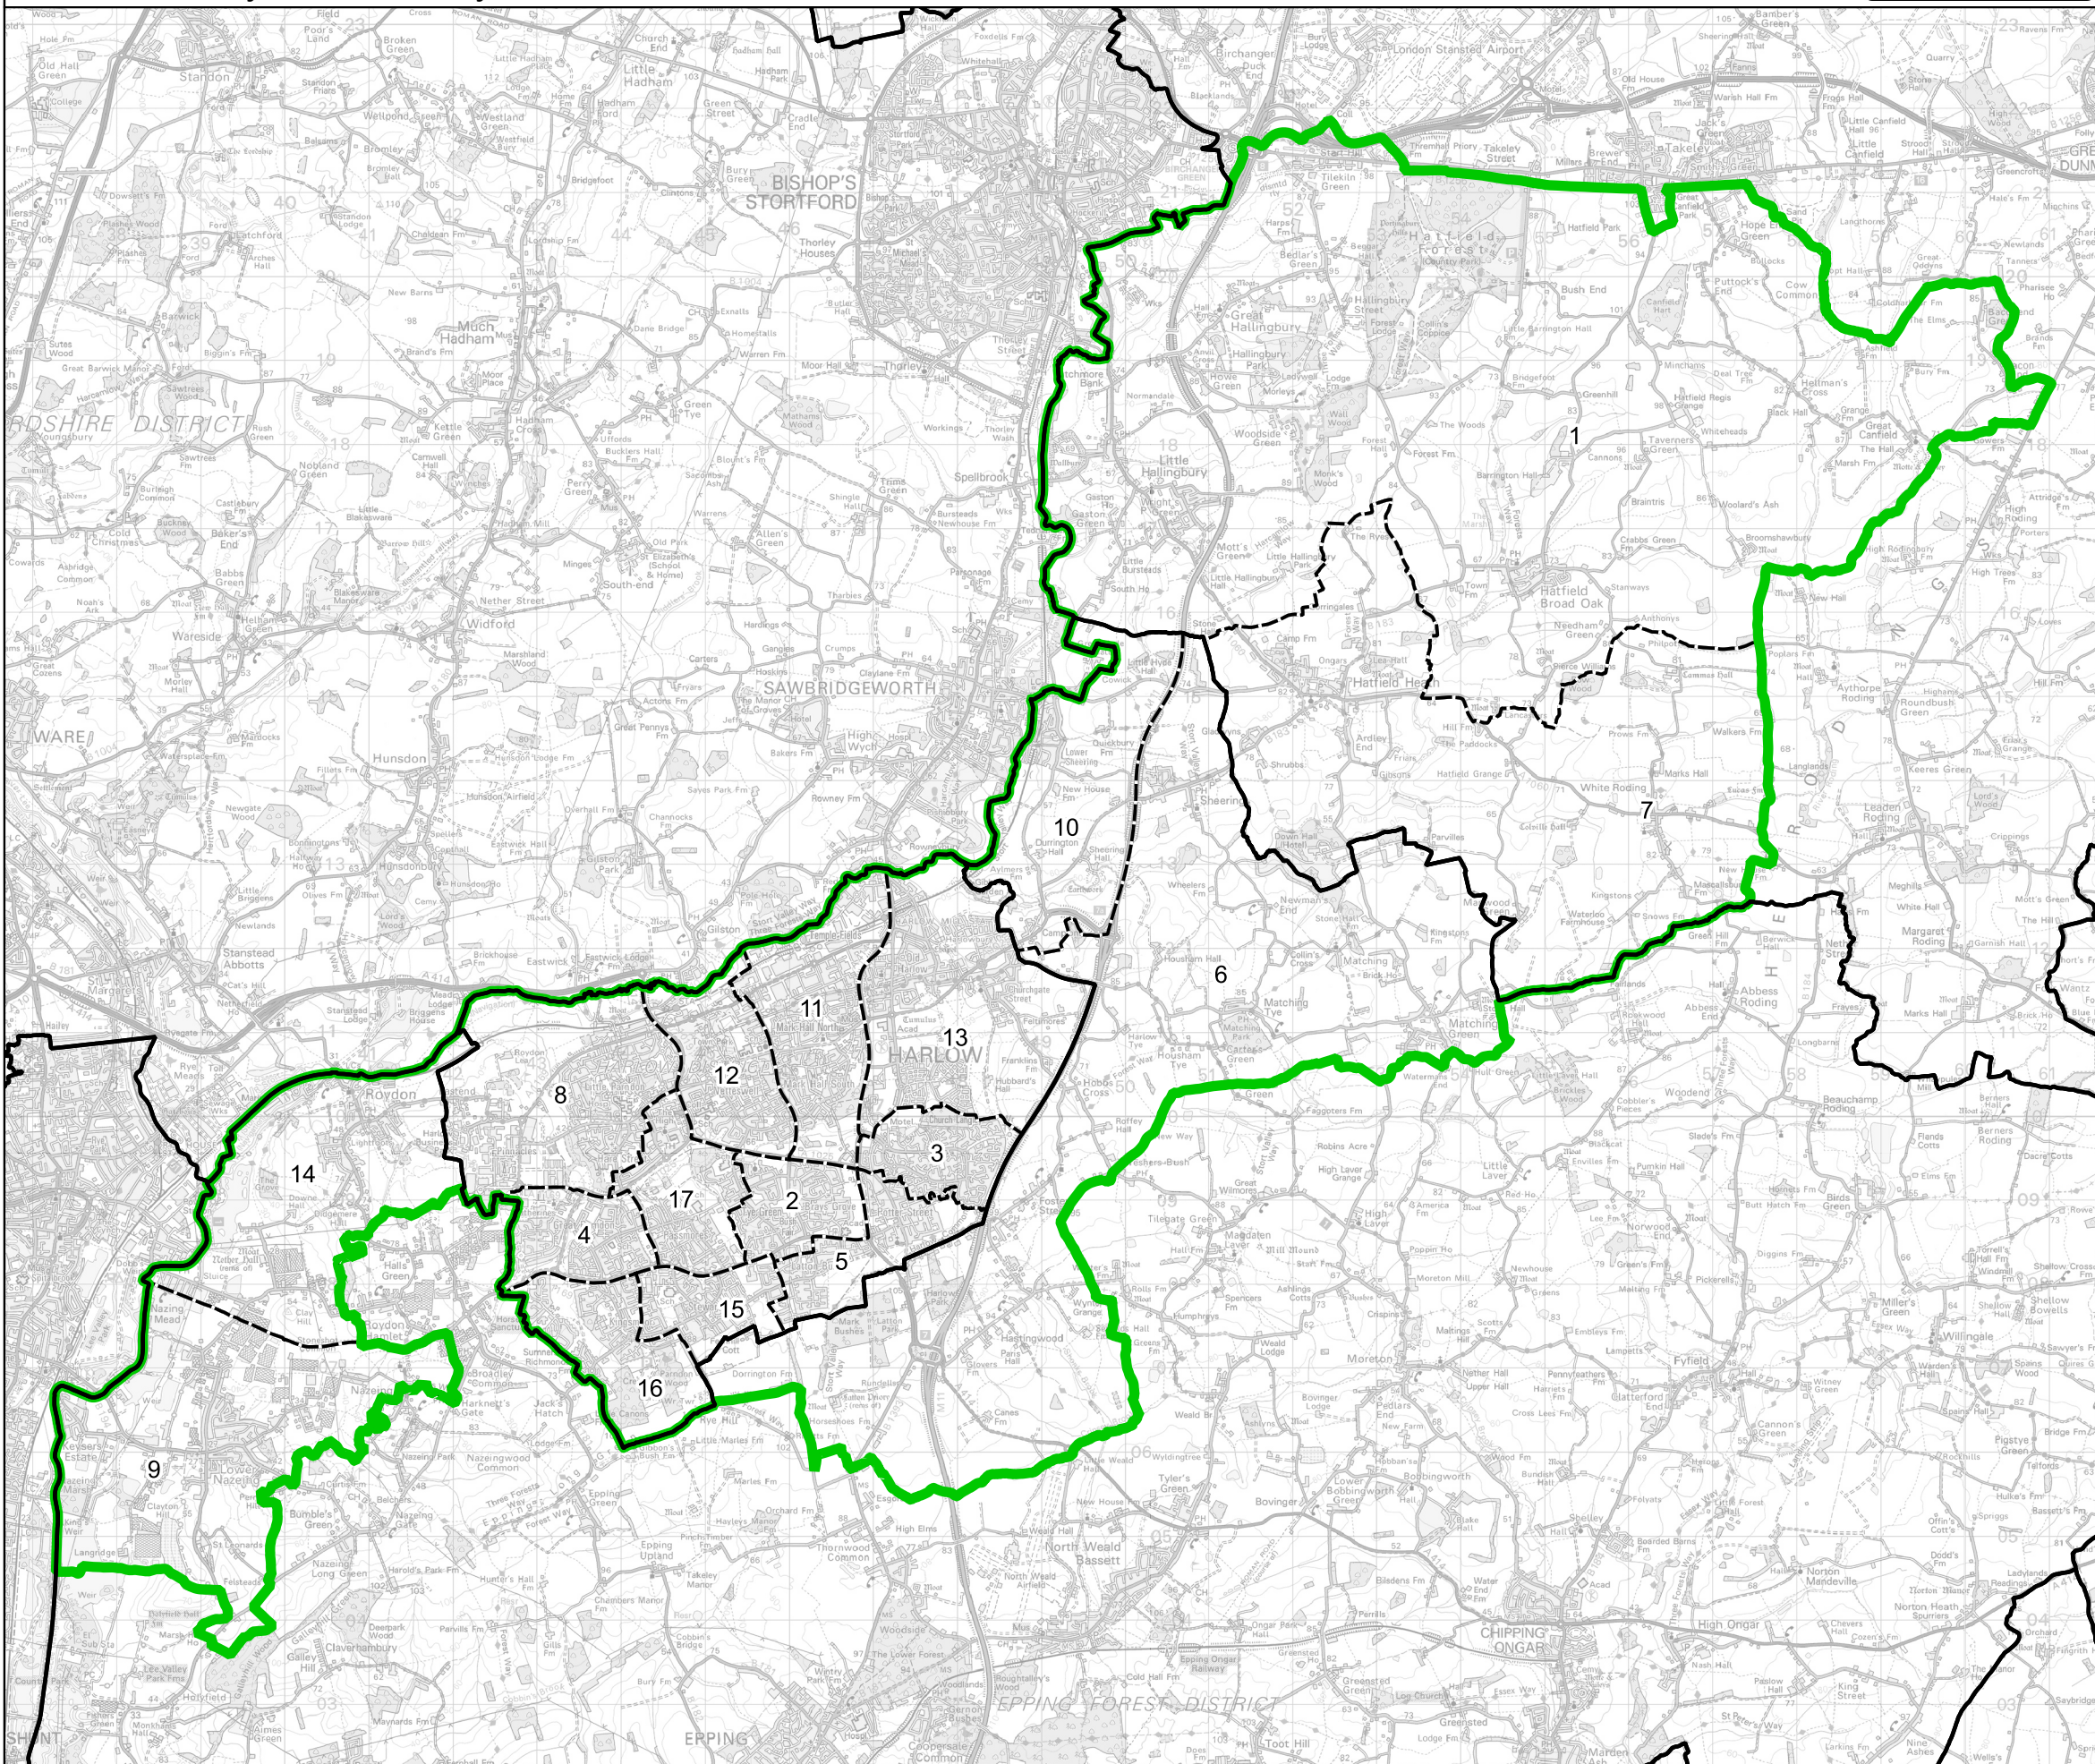

# Boundary Commission for England - Final Recommendations for the Eastern Region

## Harlow County Constituency - Electorate 73,479

Wards:

- 1 Broad Oak & the Hallingburys
- 2 Bush Fair
- 3 Church Langley
- 4 Great Parndon
- 5 Harlow Common
- 6 Hastlingwood, Matching and Sheering Village
- 7 Hatfield Heath
- 8 Little Parndon and Hare Street
- 9 Lower Nazeing
- 10 Lower Sheering
- 11 Mark Hall
- 12 Netteswell
- 13 Old Harlow
- 14 Roydon
- 15 Staple Tye
- 16 Sumners and Kingsmoor
- 17 Toddbrook

- Constituency
- Local Authorities
- Wards

0 1 2 km

N

© Crown copyright and database rights 2023 OS 100018289. You are permitted to use this data solely to enable you to respond to, or interact with, the organisation that provided you with the data. You are not permitted to copy, sub-licence, distribute or sell any of this data to third parties in any form. Third party rights to enforce the terms of this licence shall be reserved to OS.

Harlow County Constituency