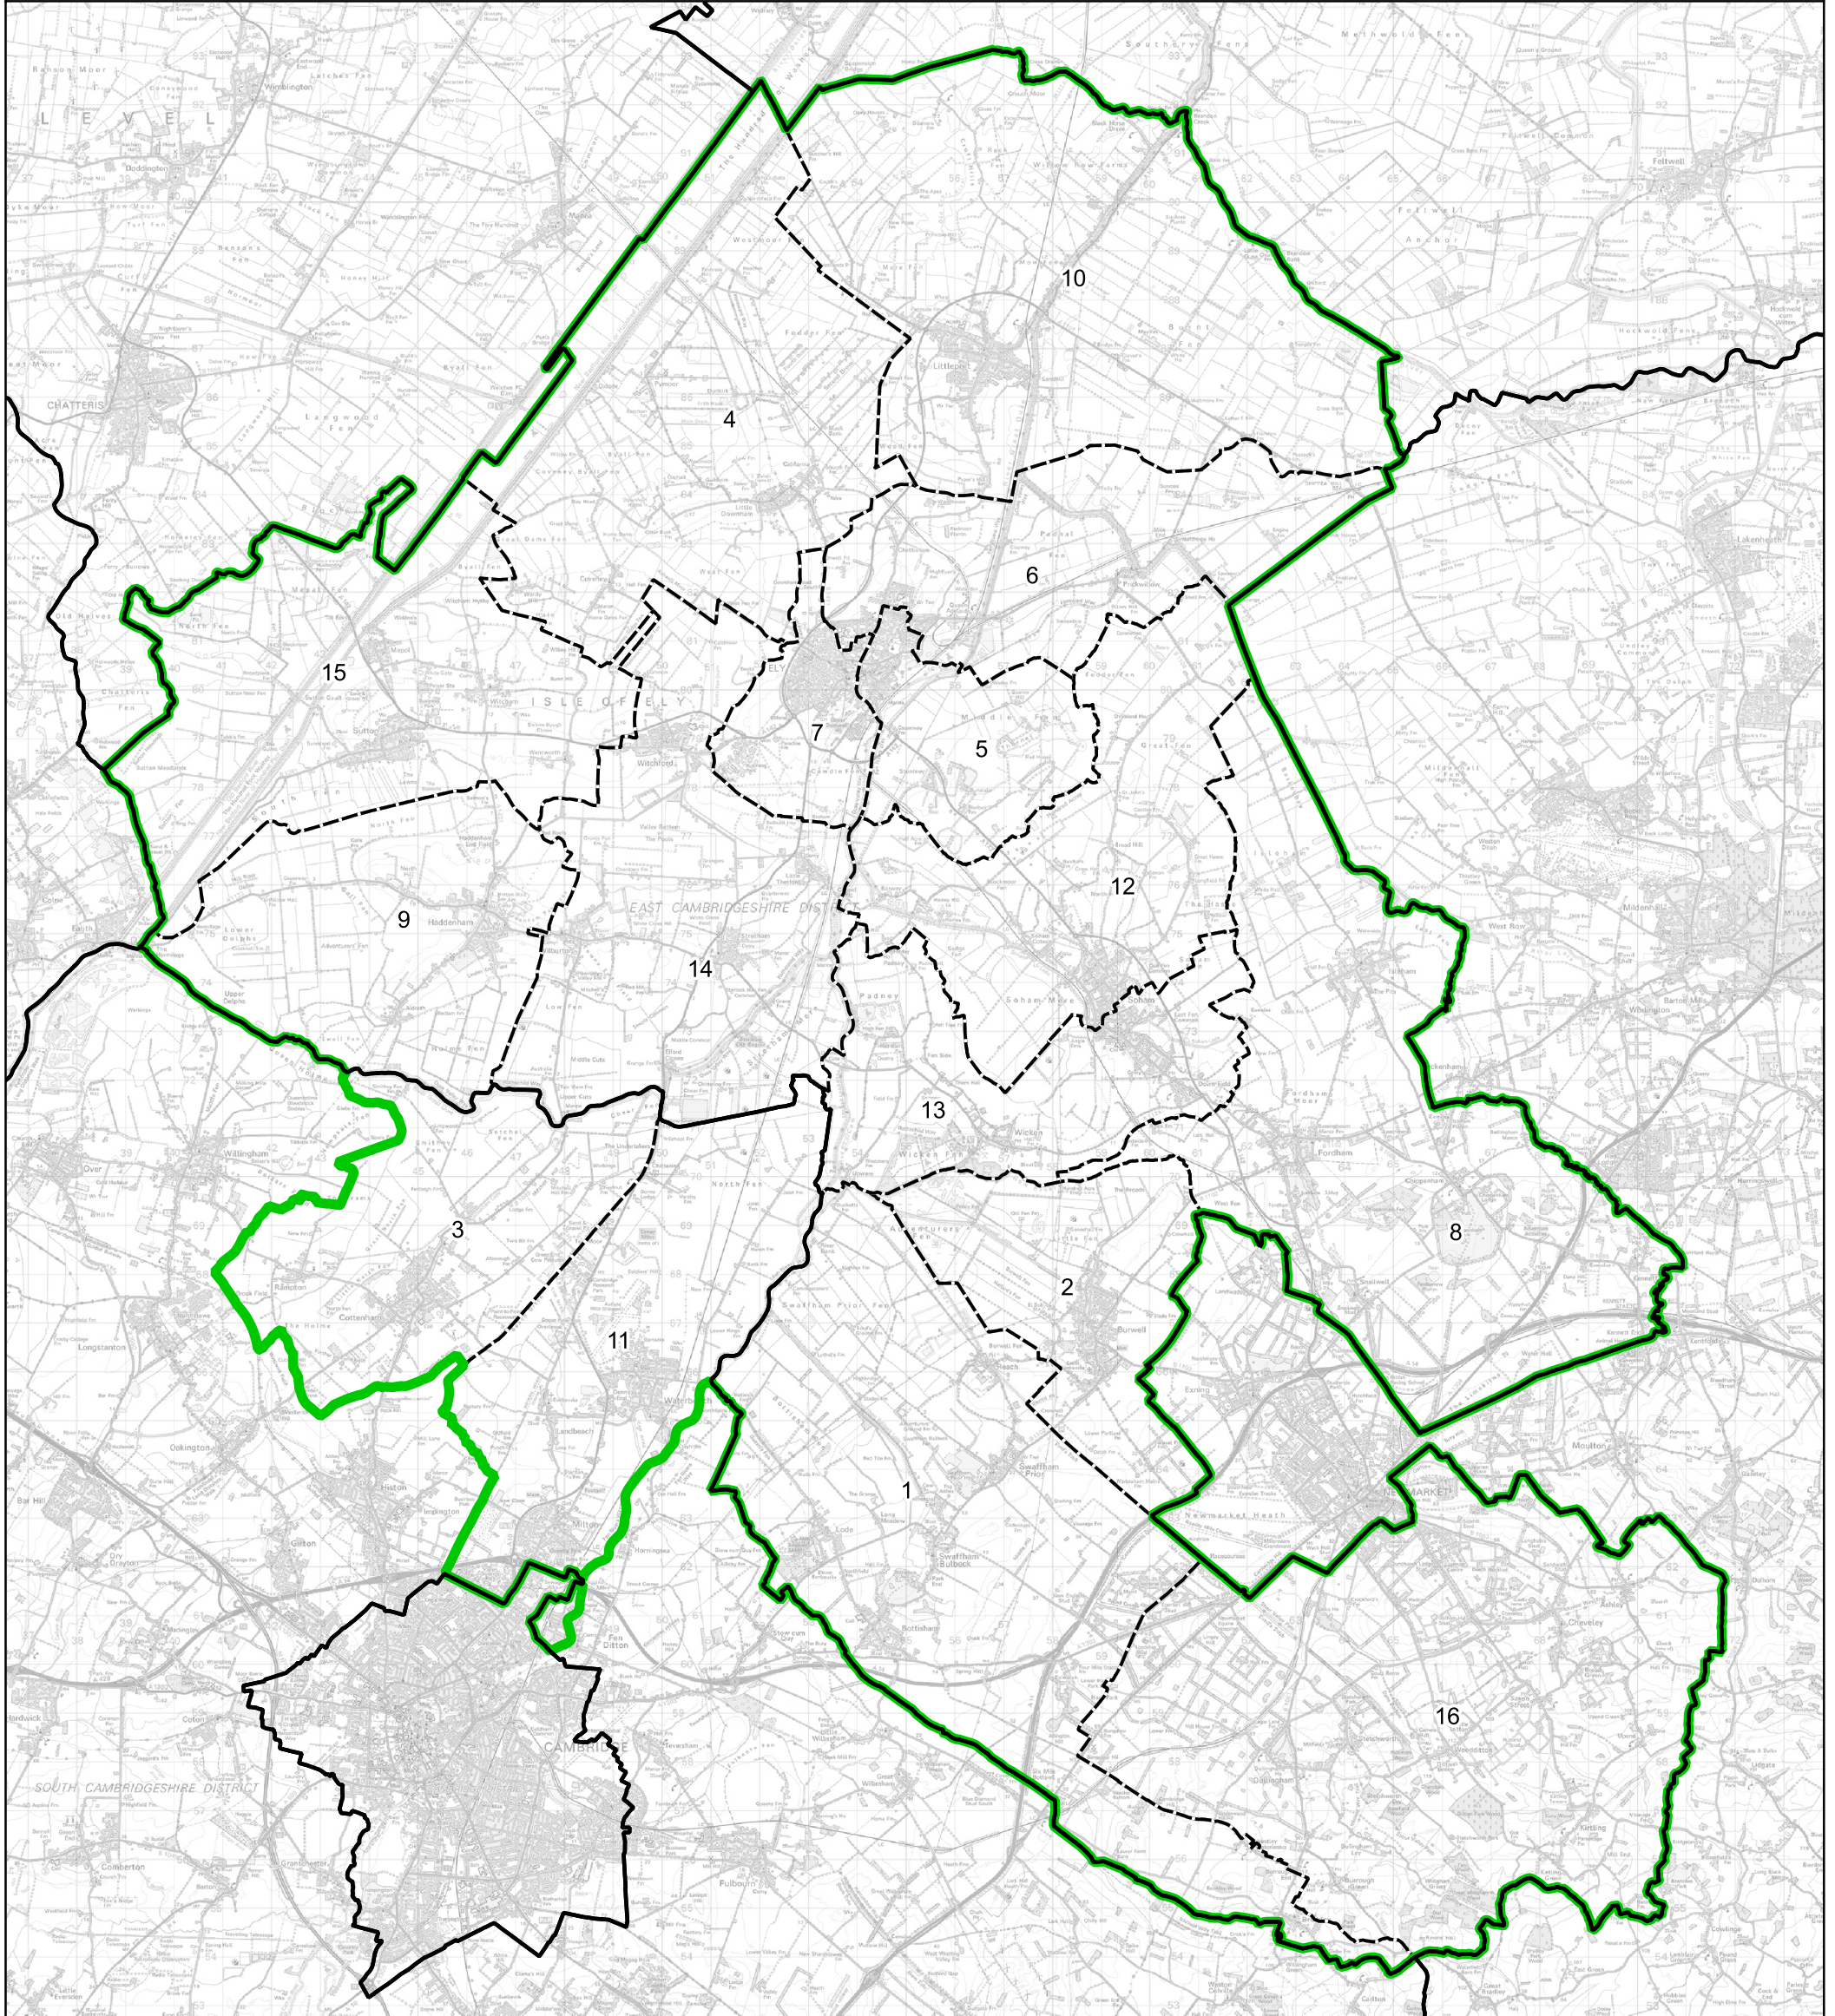

Boundary Commission for England - Final Recommendations for the Eastern Region

Ely and East Cambridgeshire County Constituency - Electorate 76,279

Wards:

- | | |
|---------------------|------------------------|
| 1 Bottisham | 9 Haddenham |
| 2 Burwell | 10 Littleport |
| 3 Cottenham | 11 Milton & Waterbeach |
| 4 Downham Villages | 12 Soham North |
| 5 Ely East | 13 Soham South |
| 6 Ely North | 14 Stretham |
| 7 Ely West | 15 Sutton |
| 8 Fordham & Isleham | 16 Woodditton |

- Constituency
- Local Authorities
- Wards

© Crown copyright and database rights 2023 OS 100018289. You are permitted to use this data solely to enable you to respond to, or interact with, the organisation that provided you with the data. You are not permitted to copy, sub-licence, distribute or sell any of this data to third parties in any form. Third party rights to enforce the terms of this licence shall be reserved to OS.

Ely and East Cambridgeshire County Constituency