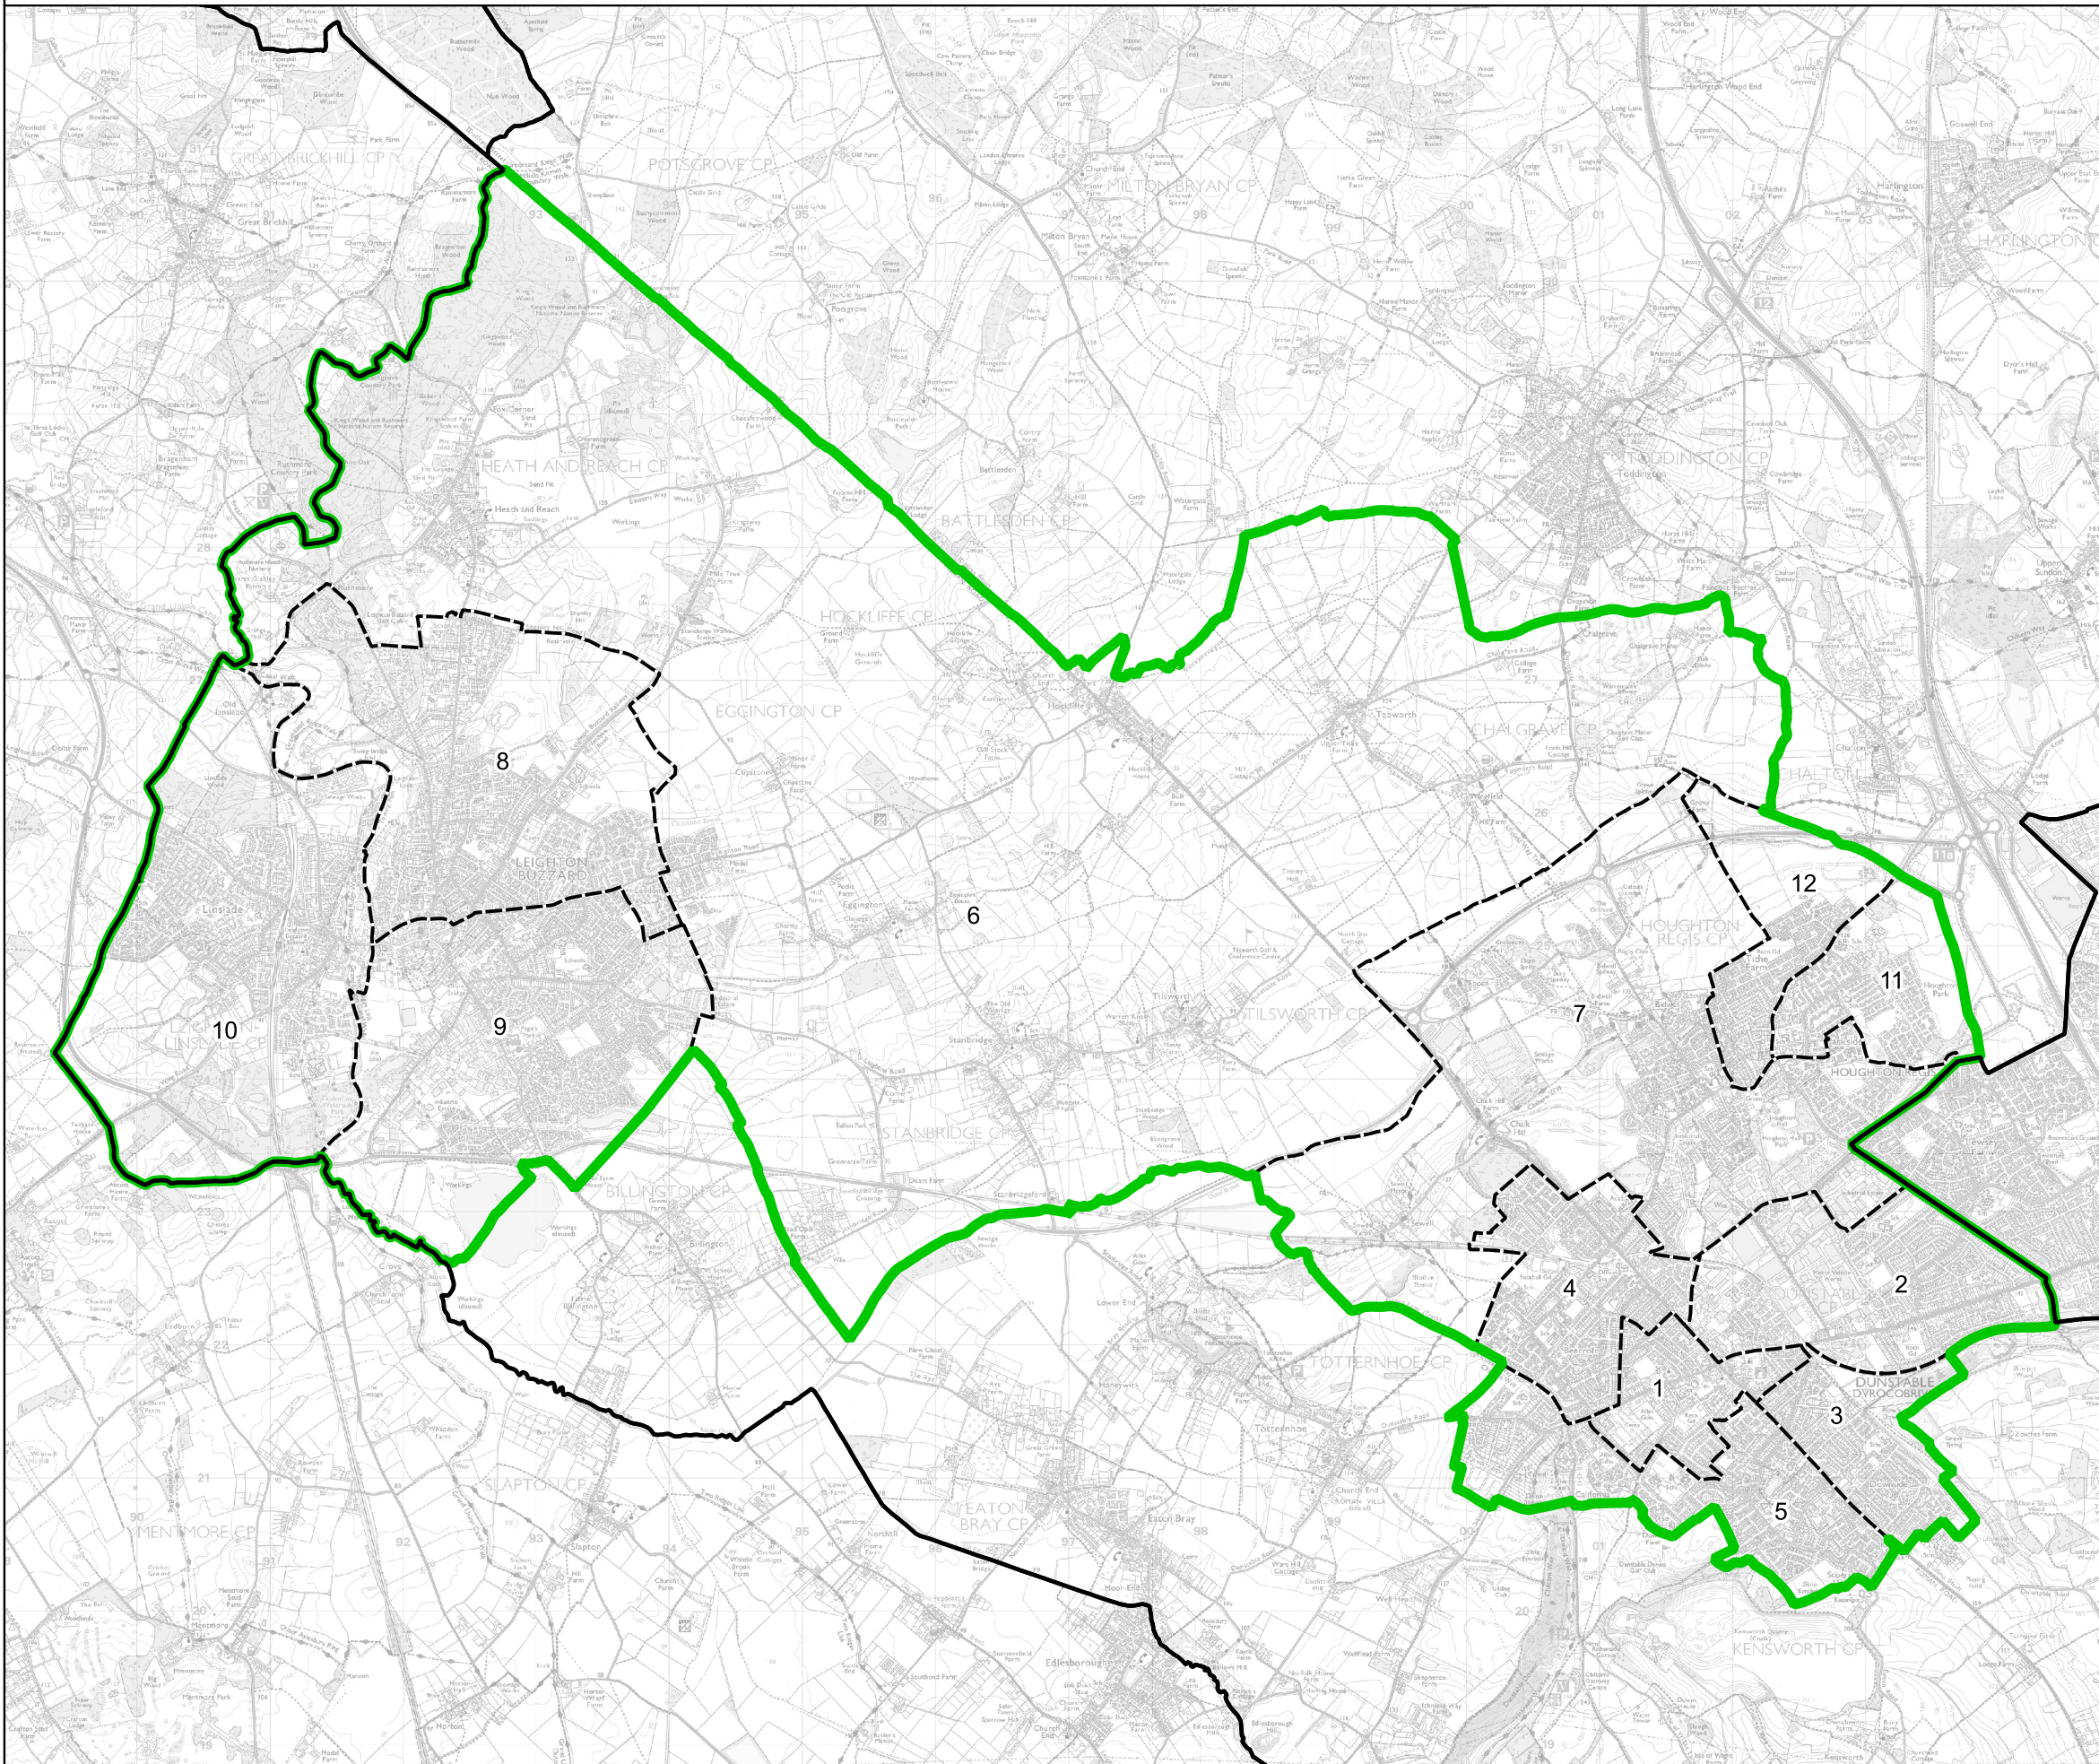

# Boundary Commission for England - Final Recommendations for the Eastern Region

## Dunstable and Leighton Buzzard County Constituency - Electorate 74,069

Wards:

- 1 Dunstable-Central
- 2 Dunstable-Icknield
- 3 Dunstable-Manshead
- 4 Dunstable-Northfields
- 5 Dunstable-Watling
- 6 Heath and Reach
- 7 Houghton Hall
- 8 Leighton Buzzard North
- 9 Leighton Buzzard South
- 10 Linslade
- 11 Parkside
- 12 Tithe Farm

- Constituency
- Local Authorities
- Wards

0 0.7 1.4 km

N

© Crown copyright and database rights 2023 OS 100018289. You are permitted to use this data solely to enable you to respond to, or interact with, the organisation that provided you with the data. You are not permitted to copy, sub-licence, distribute or sell any of this data to third parties in any form. Third party rights to enforce the terms of this licence shall be reserved to OS.