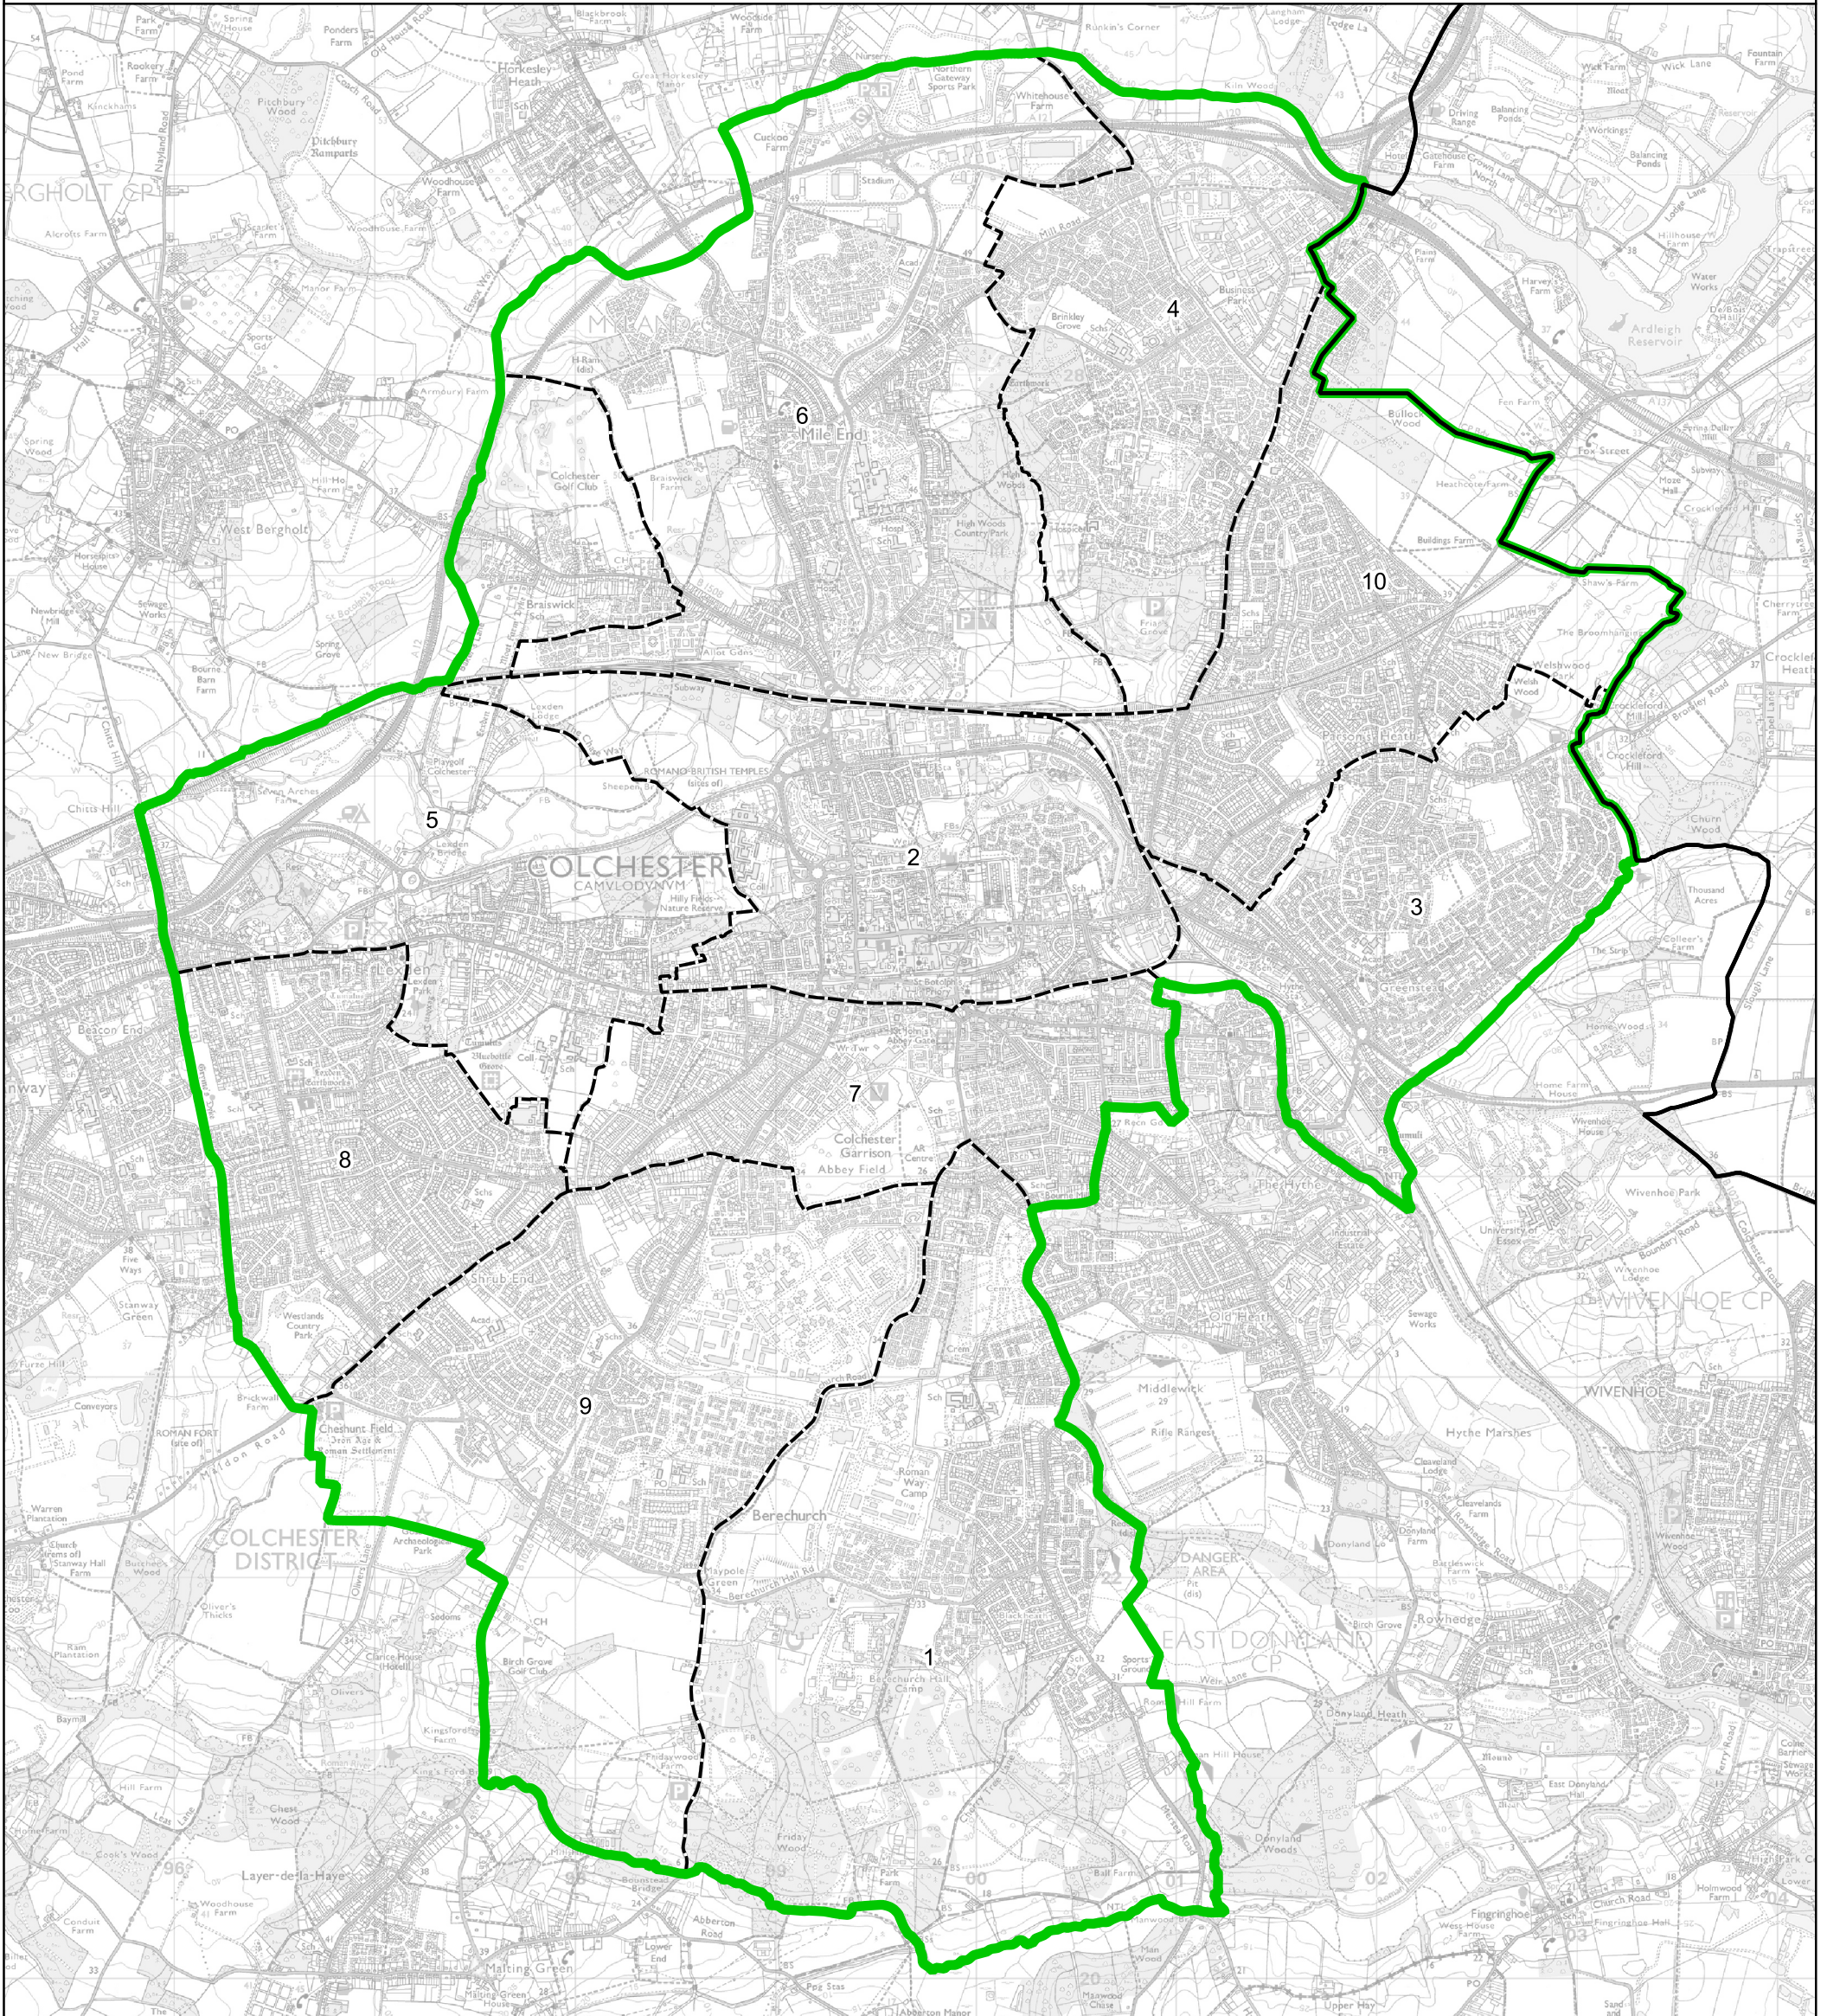

Boundary Commission for England - Final Recommendations for the Eastern Region

Colchester Borough Constituency - Electorate 76,843

Wards:

- | | |
|-----------------------------|----------------------------|
| 1 Berechurch | 7 New Town & Christ Church |
| 2 Castle | 8 Prettygate |
| 3 Greenstead | 9 Shrub End |
| 4 Highwoods | 10 St. Anne's & St. John's |
| 5 Lexden & Braiswick (Part) | |
| 6 Mile End | |