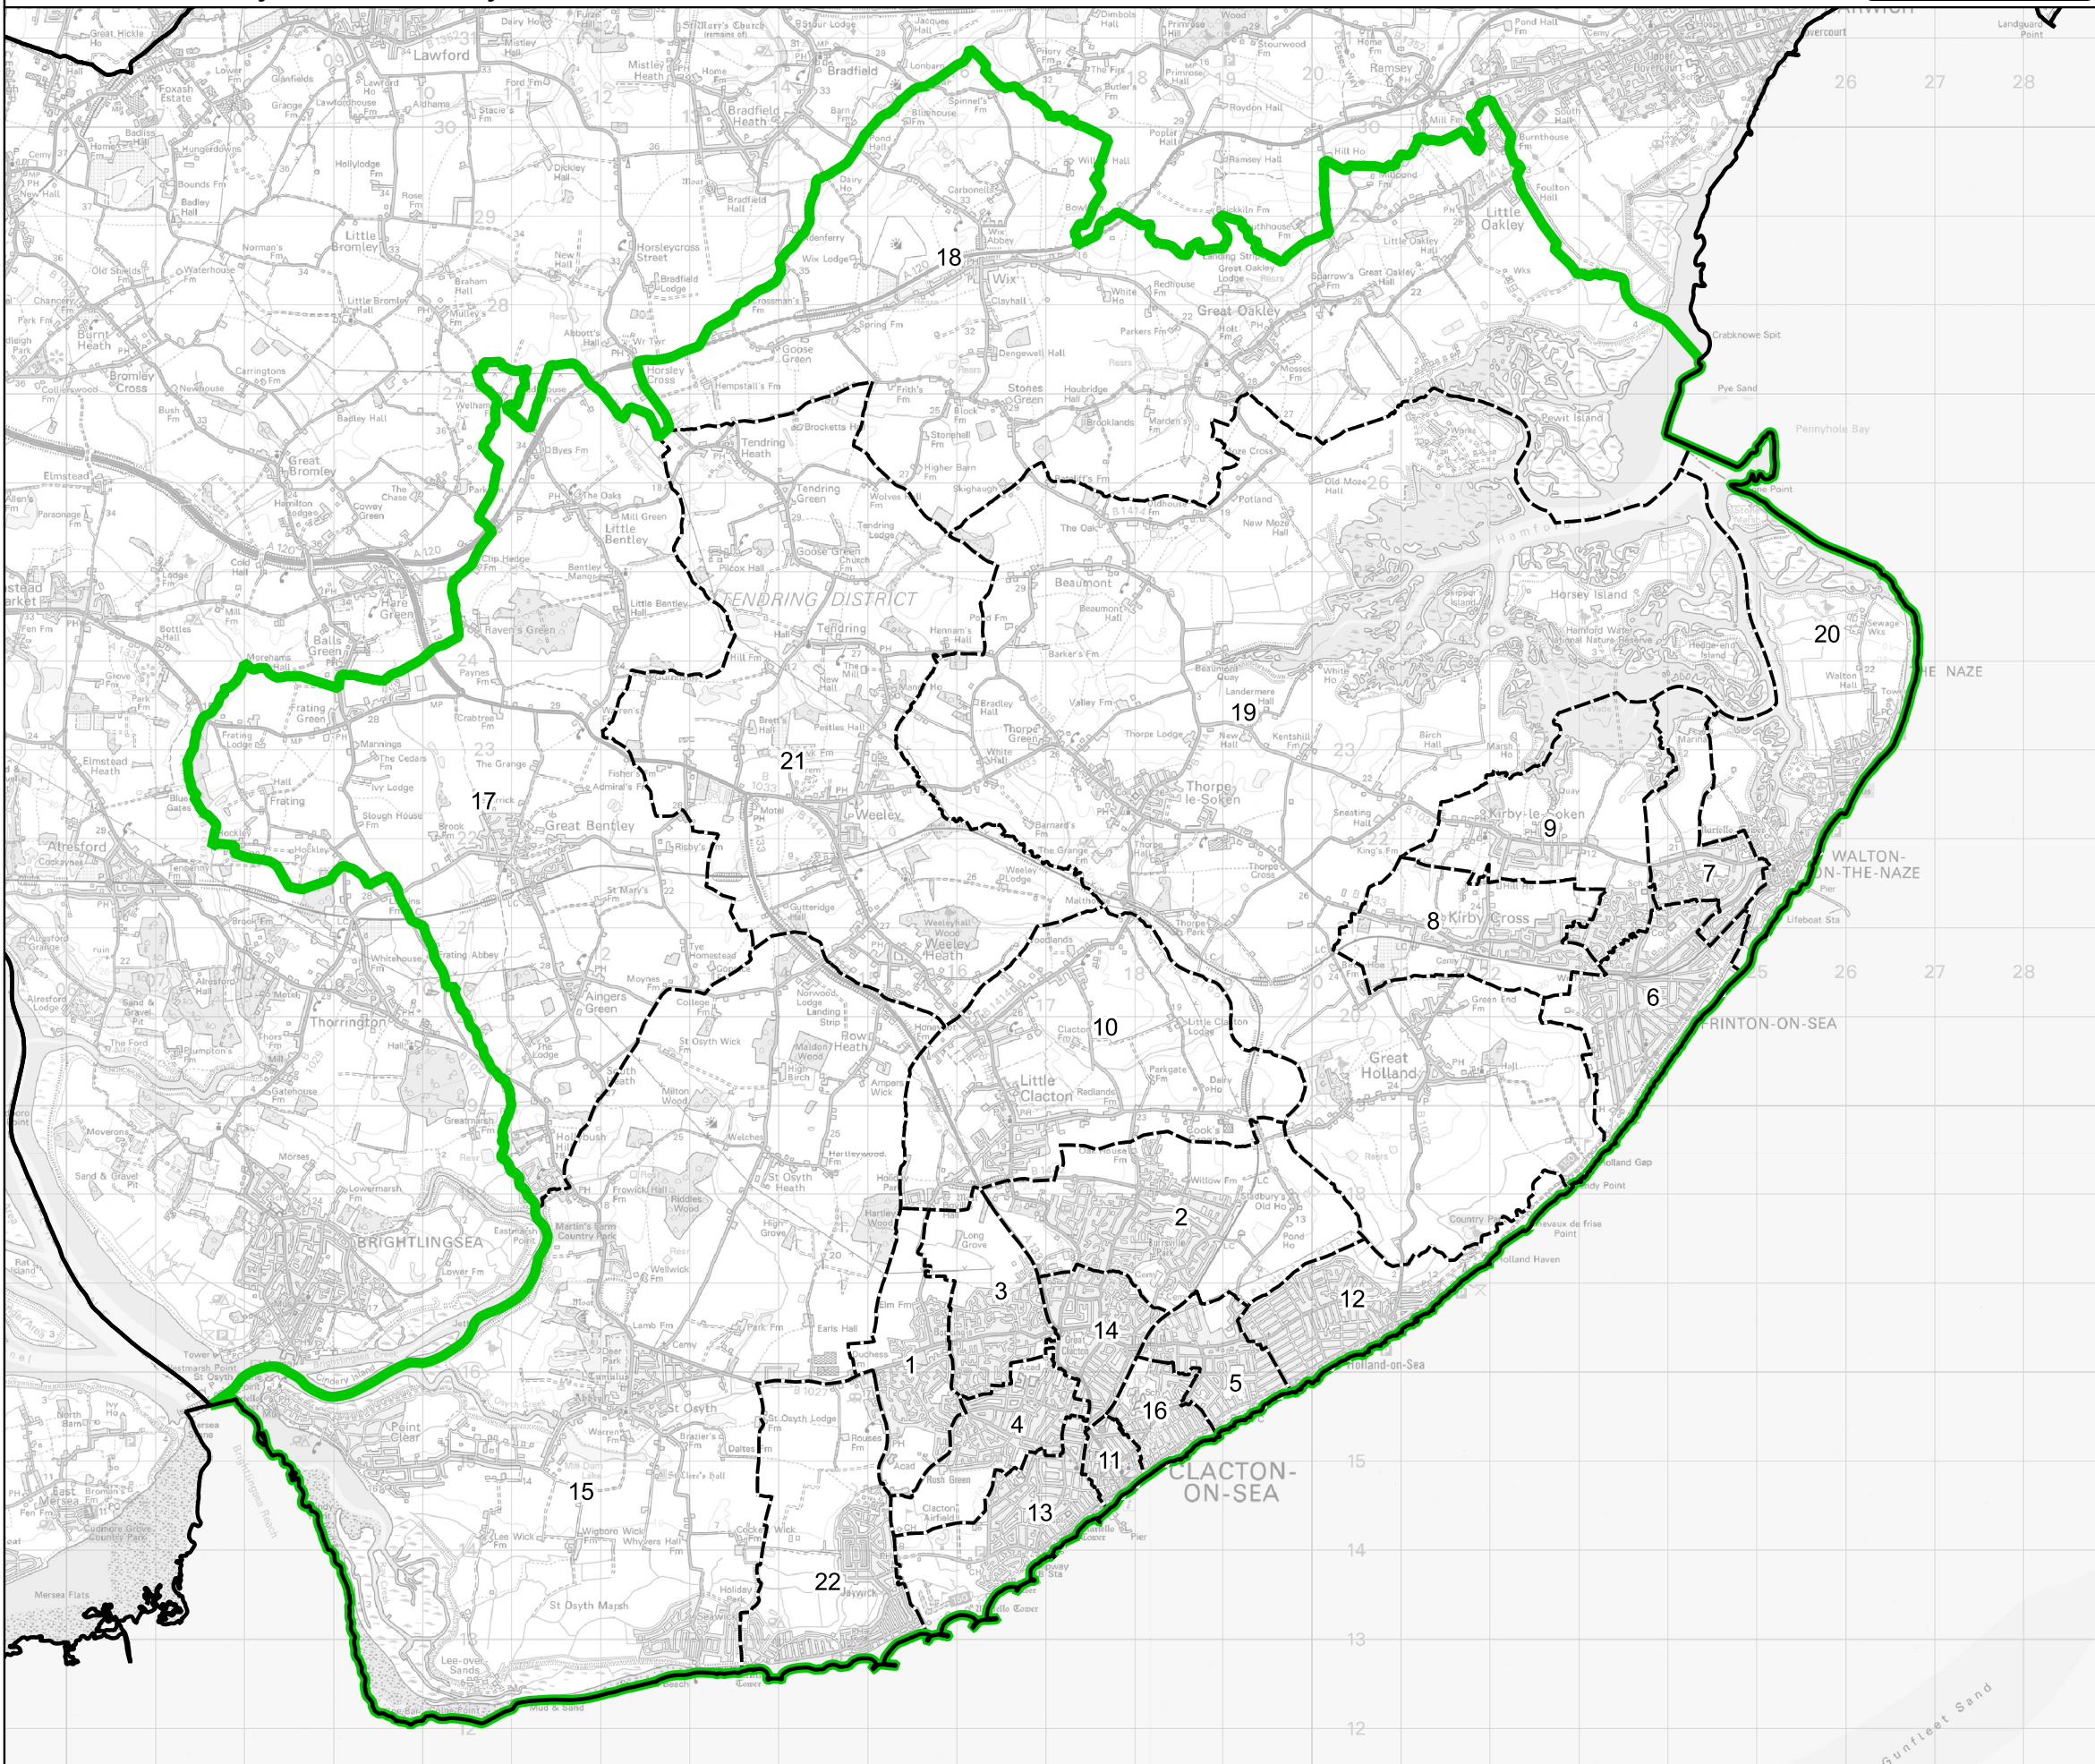

Boundary Commission for England - Final Recommendations for the Eastern Region

Clacton County Constituency - Electorate 75,959

- Wards:
- 1 Bluehouse
 - 2 Burrsville
 - 3 Cann Hall
 - 4 Coppins
 - 5 Eastcliff
 - 6 Frinton
 - 7 Homelands
 - 8 Kirby Cross
 - 9 Kirby-le-Soken & Hamford
 - 10 Little Clacton
 - 11 Pier
 - 12 St. Bartholomew's
 - 13 St. James
 - 14 St. John's
 - 15 St. Osyth
 - 16 St. Paul's
 - 17 The Bentleys & Frating
 - 18 The Oakleys & Wix
 - 19 Thorpe, Beaumont & Great Holland
 - 20 Walton
 - 21 Weeley & Tendring
 - 22 West Clacton & Jaywick Sands

- Constituency
- Local Authorities
- Wards

0 1 2 km

N

© Crown copyright and database rights 2023 OS 100018289. You are permitted to use this data solely to enable you to respond to, or interact with, the organisation that provided you with the data. You are not permitted to copy, sub-licence, distribute or sell any of this data to third parties in any form. Third party rights to enforce the terms of this licence shall be reserved to OS.

Clacton County Constituency