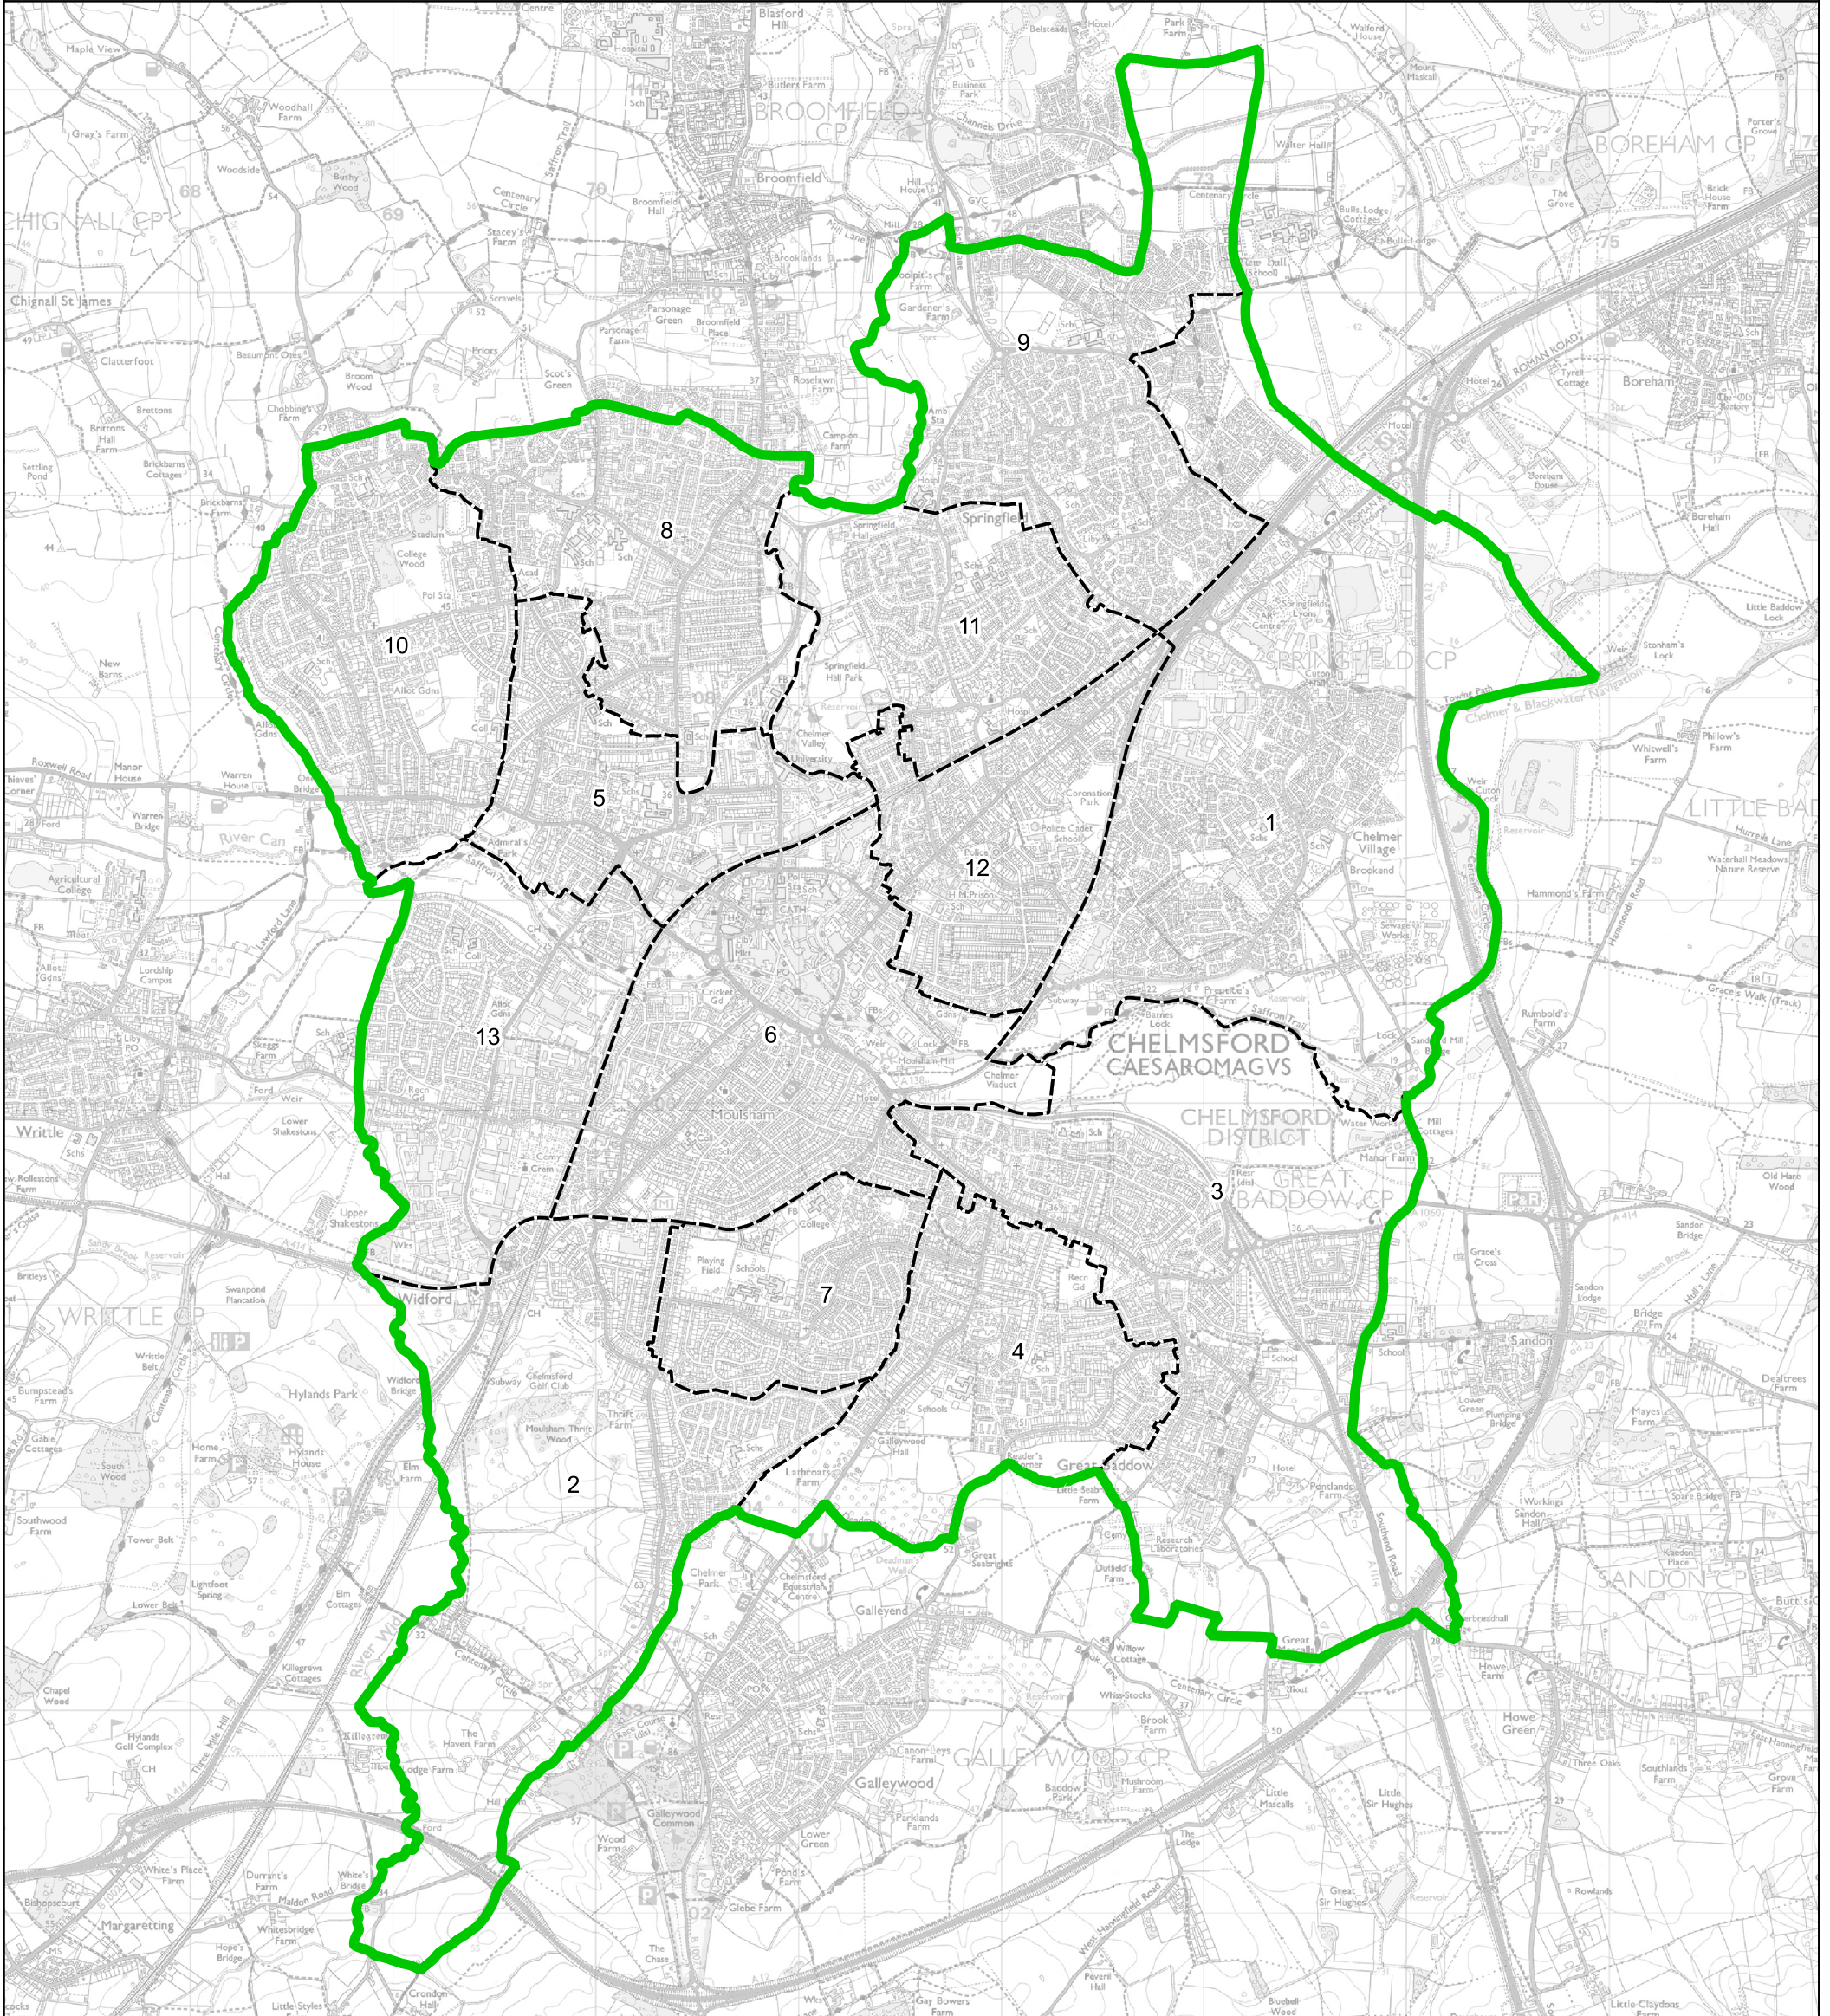

Boundary Commission for England - Final Recommendations for the Eastern Region
 Chelmsford Borough Constituency - Electorate 76,454

Wards:

- | | |
|-------------------------------------|---------------------|
| 1 Chelmer Village and Beaulieu Park | 8 Patching Hall |
| 2 Goat Hall | 9 Springfield North |
| 3 Great Baddow East | 10 St. Andrews |
| 4 Great Baddow West | 11 The Lawns |
| 5 Marconi | 12 Trinity |
| 6 Moulsham and Central | 13 Waterhouse Farm |
| 7 Moulsham Lodge | |

- Constituency
- Local Authorities
- Wards

© Crown copyright and database rights 2023 OS 100018289. You are permitted to use this data solely to enable you to respond to, or interact with, the organisation that provided you with the data. You are not permitted to copy, sub-licence, distribute or sell any of this data to third parties in any form. Third party rights to enforce the terms of this licence shall be reserved to OS.