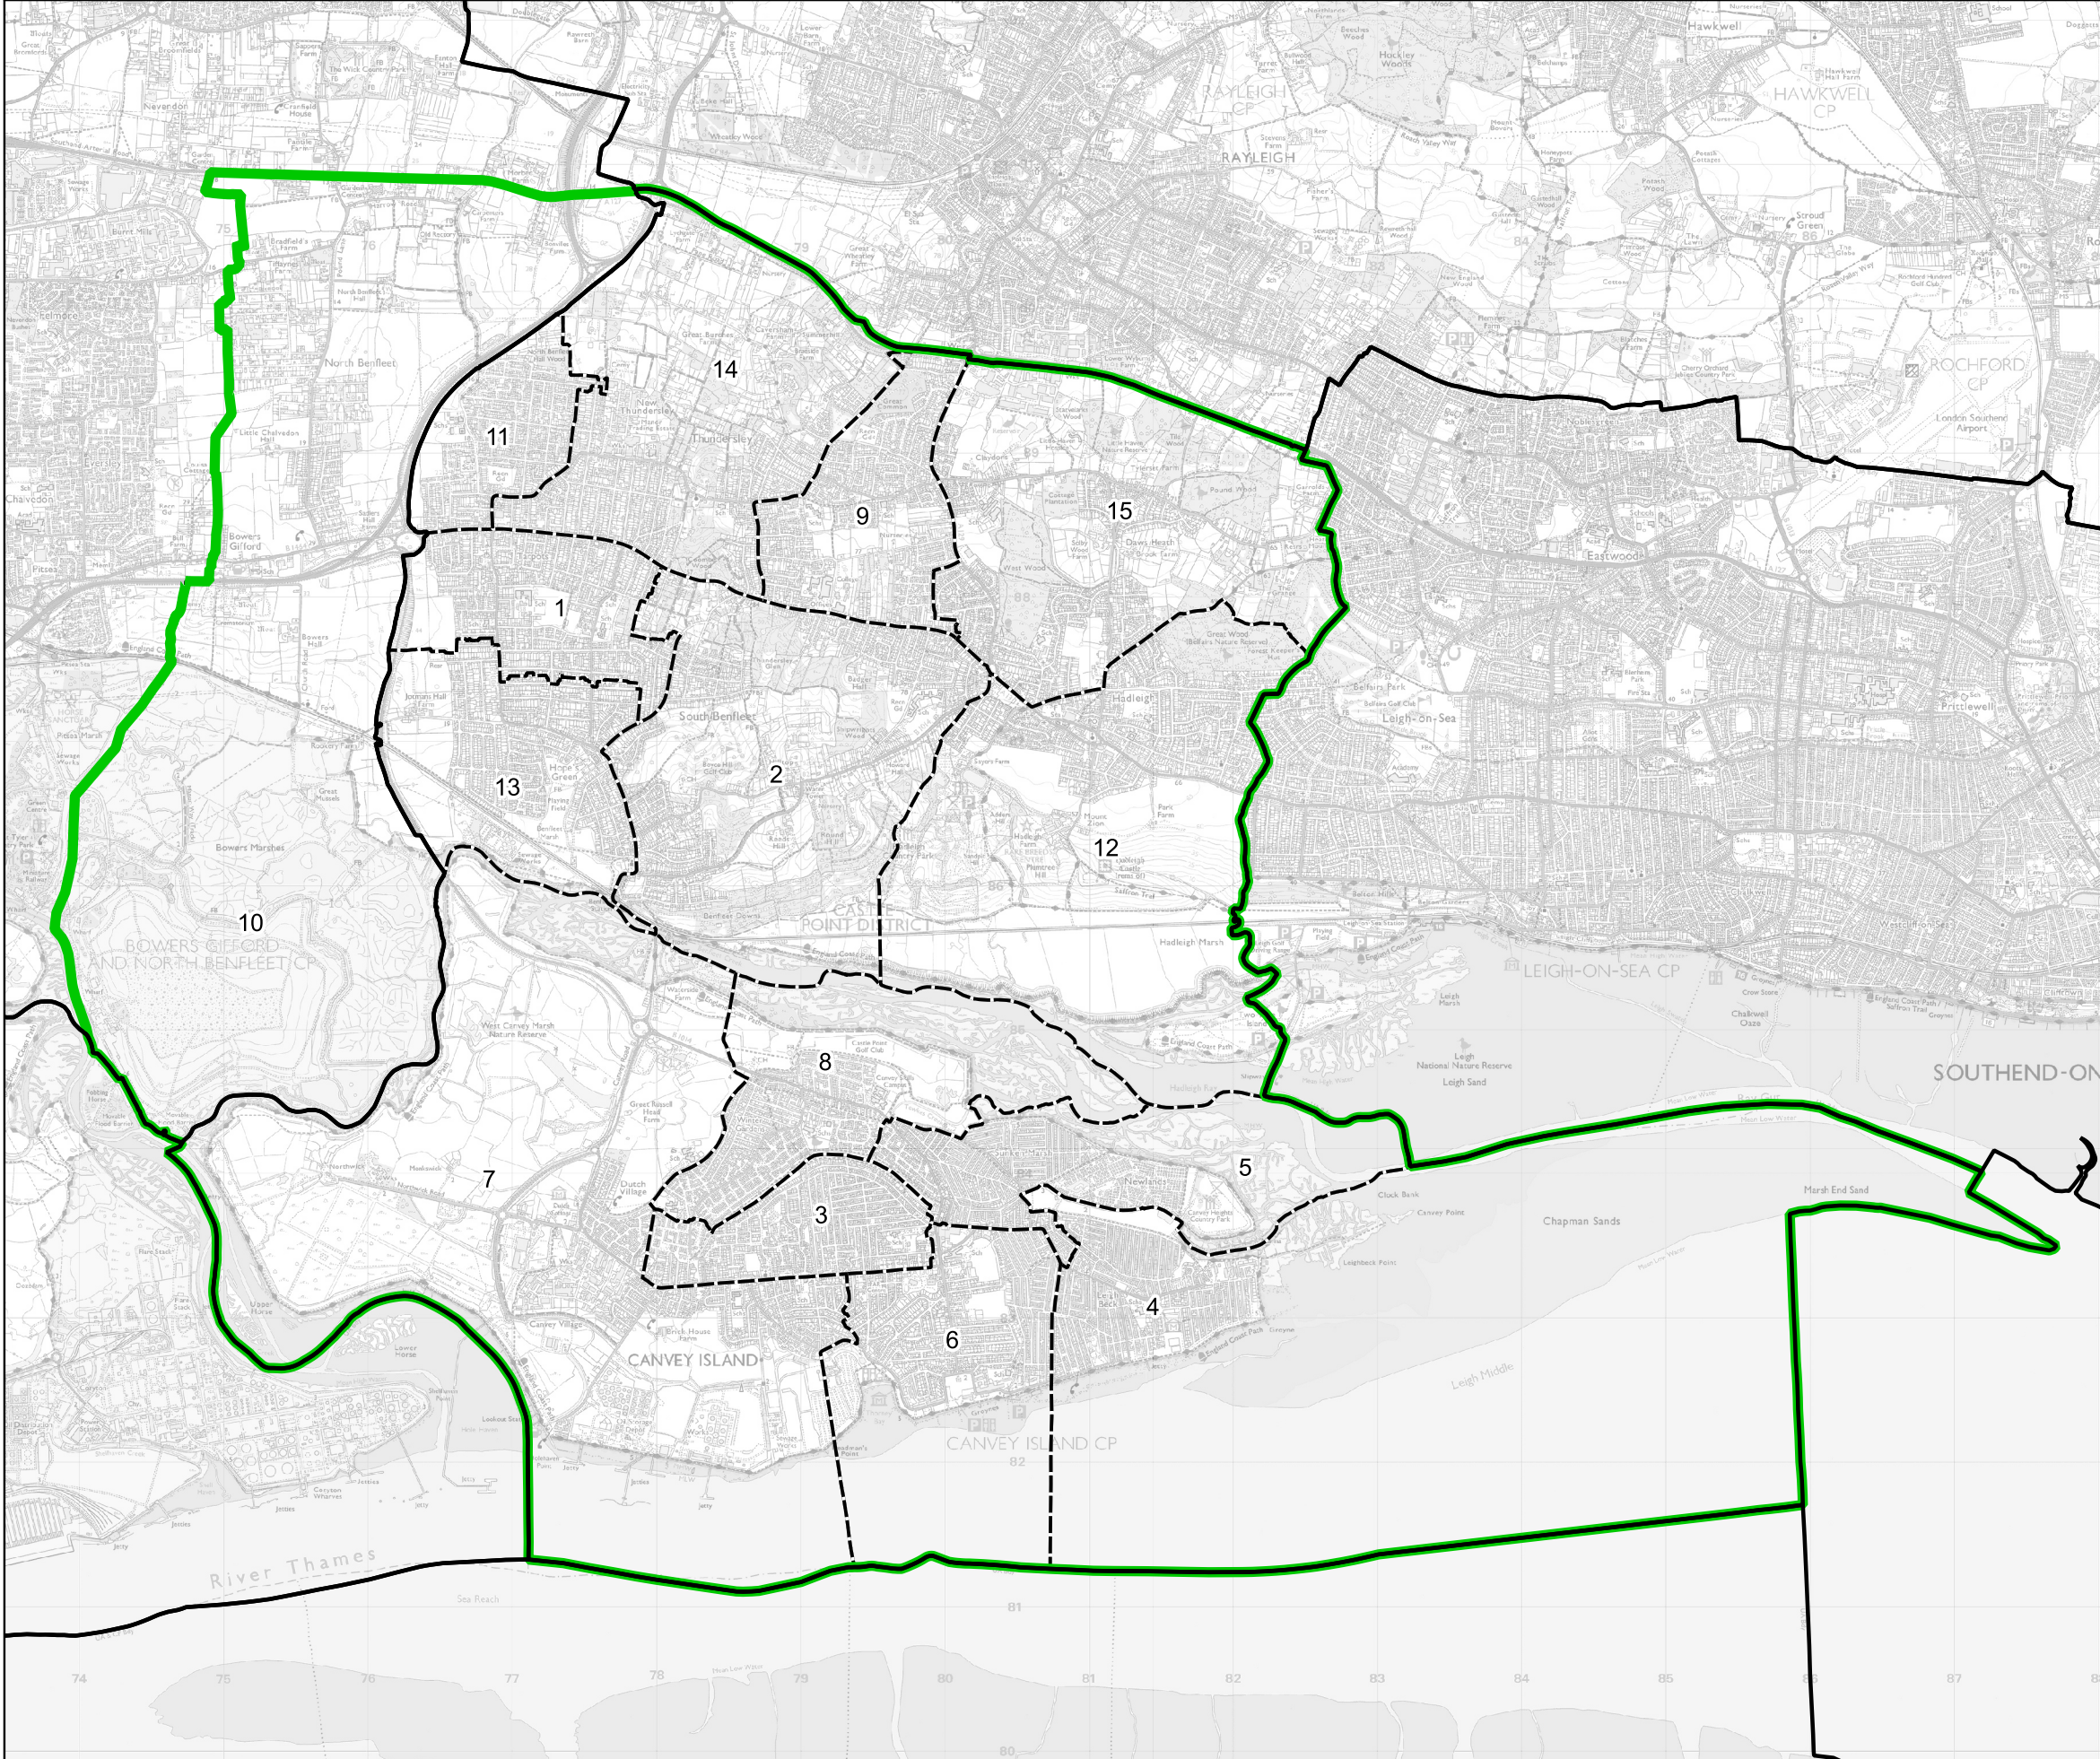

Boundary Commission for England - Final Recommendations for the Eastern Region

Castle Point Borough Constituency - Electorate 70,923

Wards:

- 1 Appleton
- 2 Boyce
- 3 Canvey Island Central
- 4 Canvey Island East
- 5 Canvey Island North
- 6 Canvey Island South
- 7 Canvey Island West
- 8 Canvey Island Winter Gardens
- 9 Cedar Hall
- 10 Pitsea South East (Part)
- 11 St. George's
- 12 St. James
- 13 St. Mary's
- 14 St. Peter's
- 15 Victoria

- Constituency
- Local Authorities
- Wards

© Crown copyright and database rights 2023 OS 100018289. You are permitted to use this data solely to enable you to respond to, or interact with, the organisation that provided you with the data. You are not permitted to copy, sub-licence, distribute or sell any of this data to third parties in any form. Third party rights to enforce the terms of this licence shall be reserved to OS.

Castle Point Borough Constituency