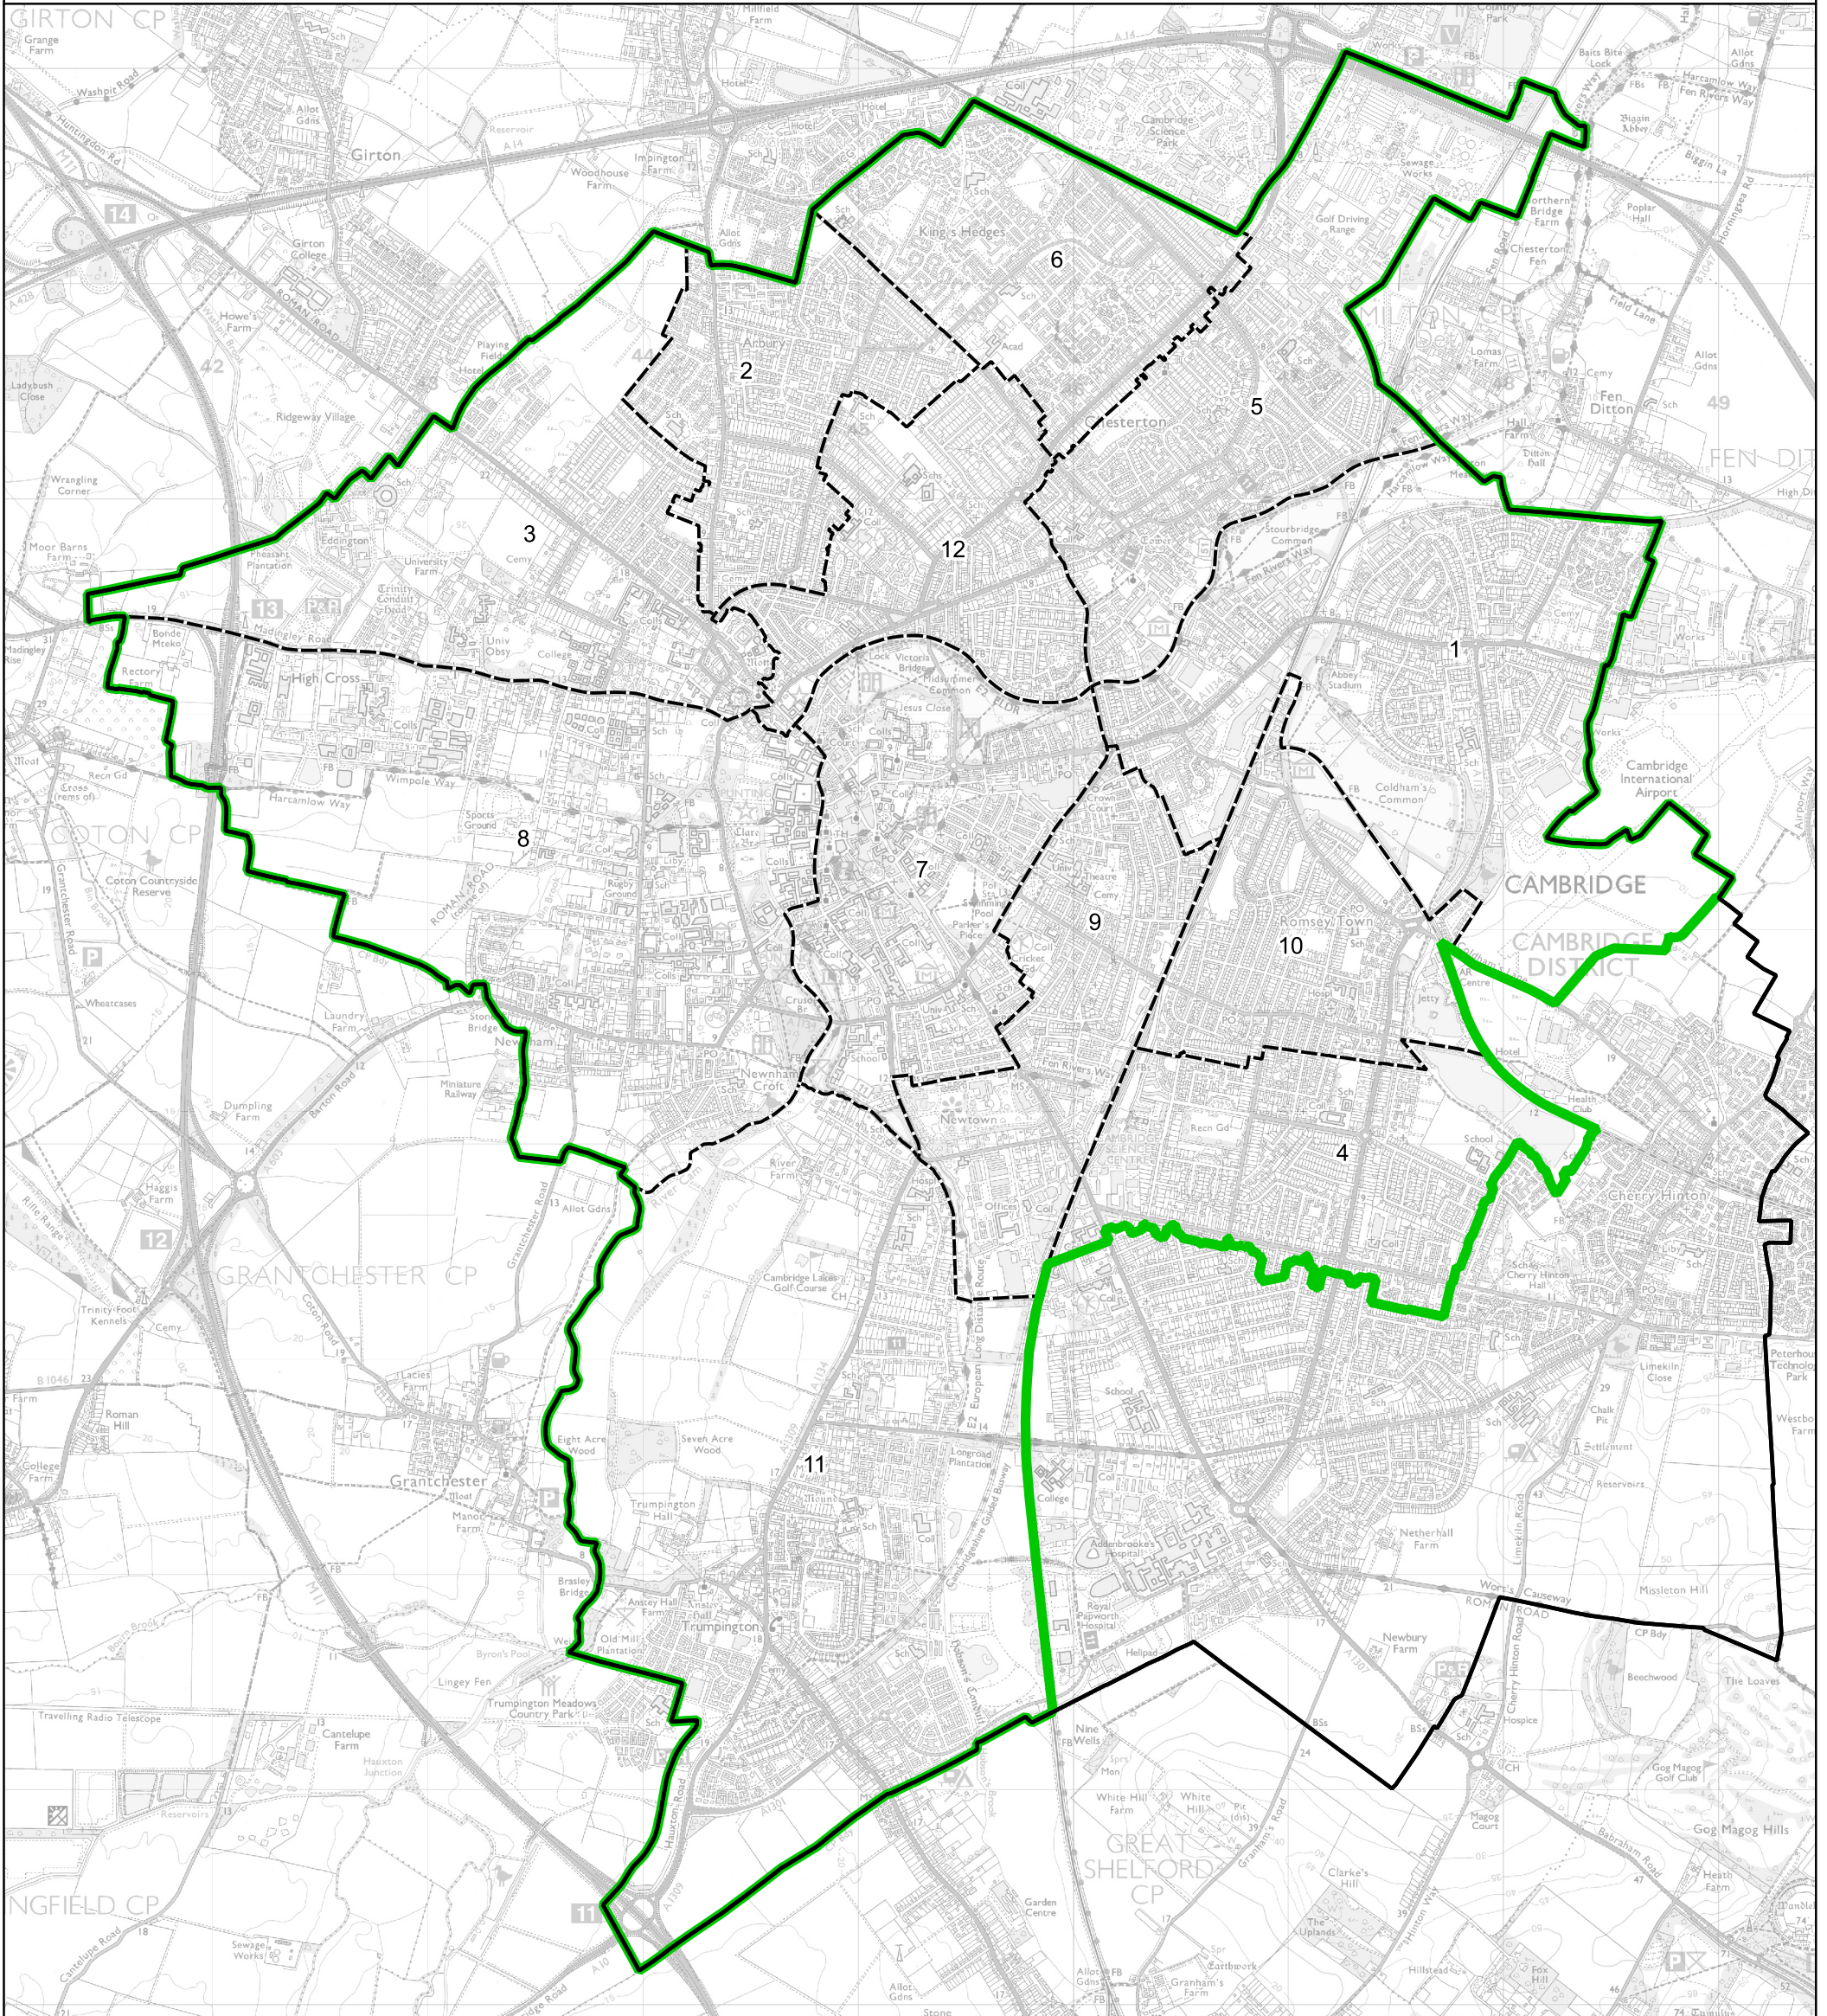

Boundary Commission for England - Final Recommendations for the Eastern Region

Cambridge Borough Constituency - Electorate 72,560

Wards:

- | | |
|-------------------|--------------------|
| 1 Abbey | 9 Petersfield |
| 2 Arbury | 10 Romsey |
| 3 Castle | 11 Trumpington |
| 4 Coleridge | 12 West Chesterton |
| 5 East Chesterton | |
| 6 King's Hedges | |
| 7 Market | |
| 8 Newnham | |

-  Constituency
-  Local Authorities
-  Wards

© Crown copyright and database rights 2023 OS 100018289. You are permitted to use this data solely to enable you to respond to, or interact with, the organisation that provided you with the data. You are not permitted to copy, sub-licence, distribute or sell any of this data to third parties in any form. Third party rights to enforce the terms of this licence shall be reserved to OS.

Cambridge Borough Constituency