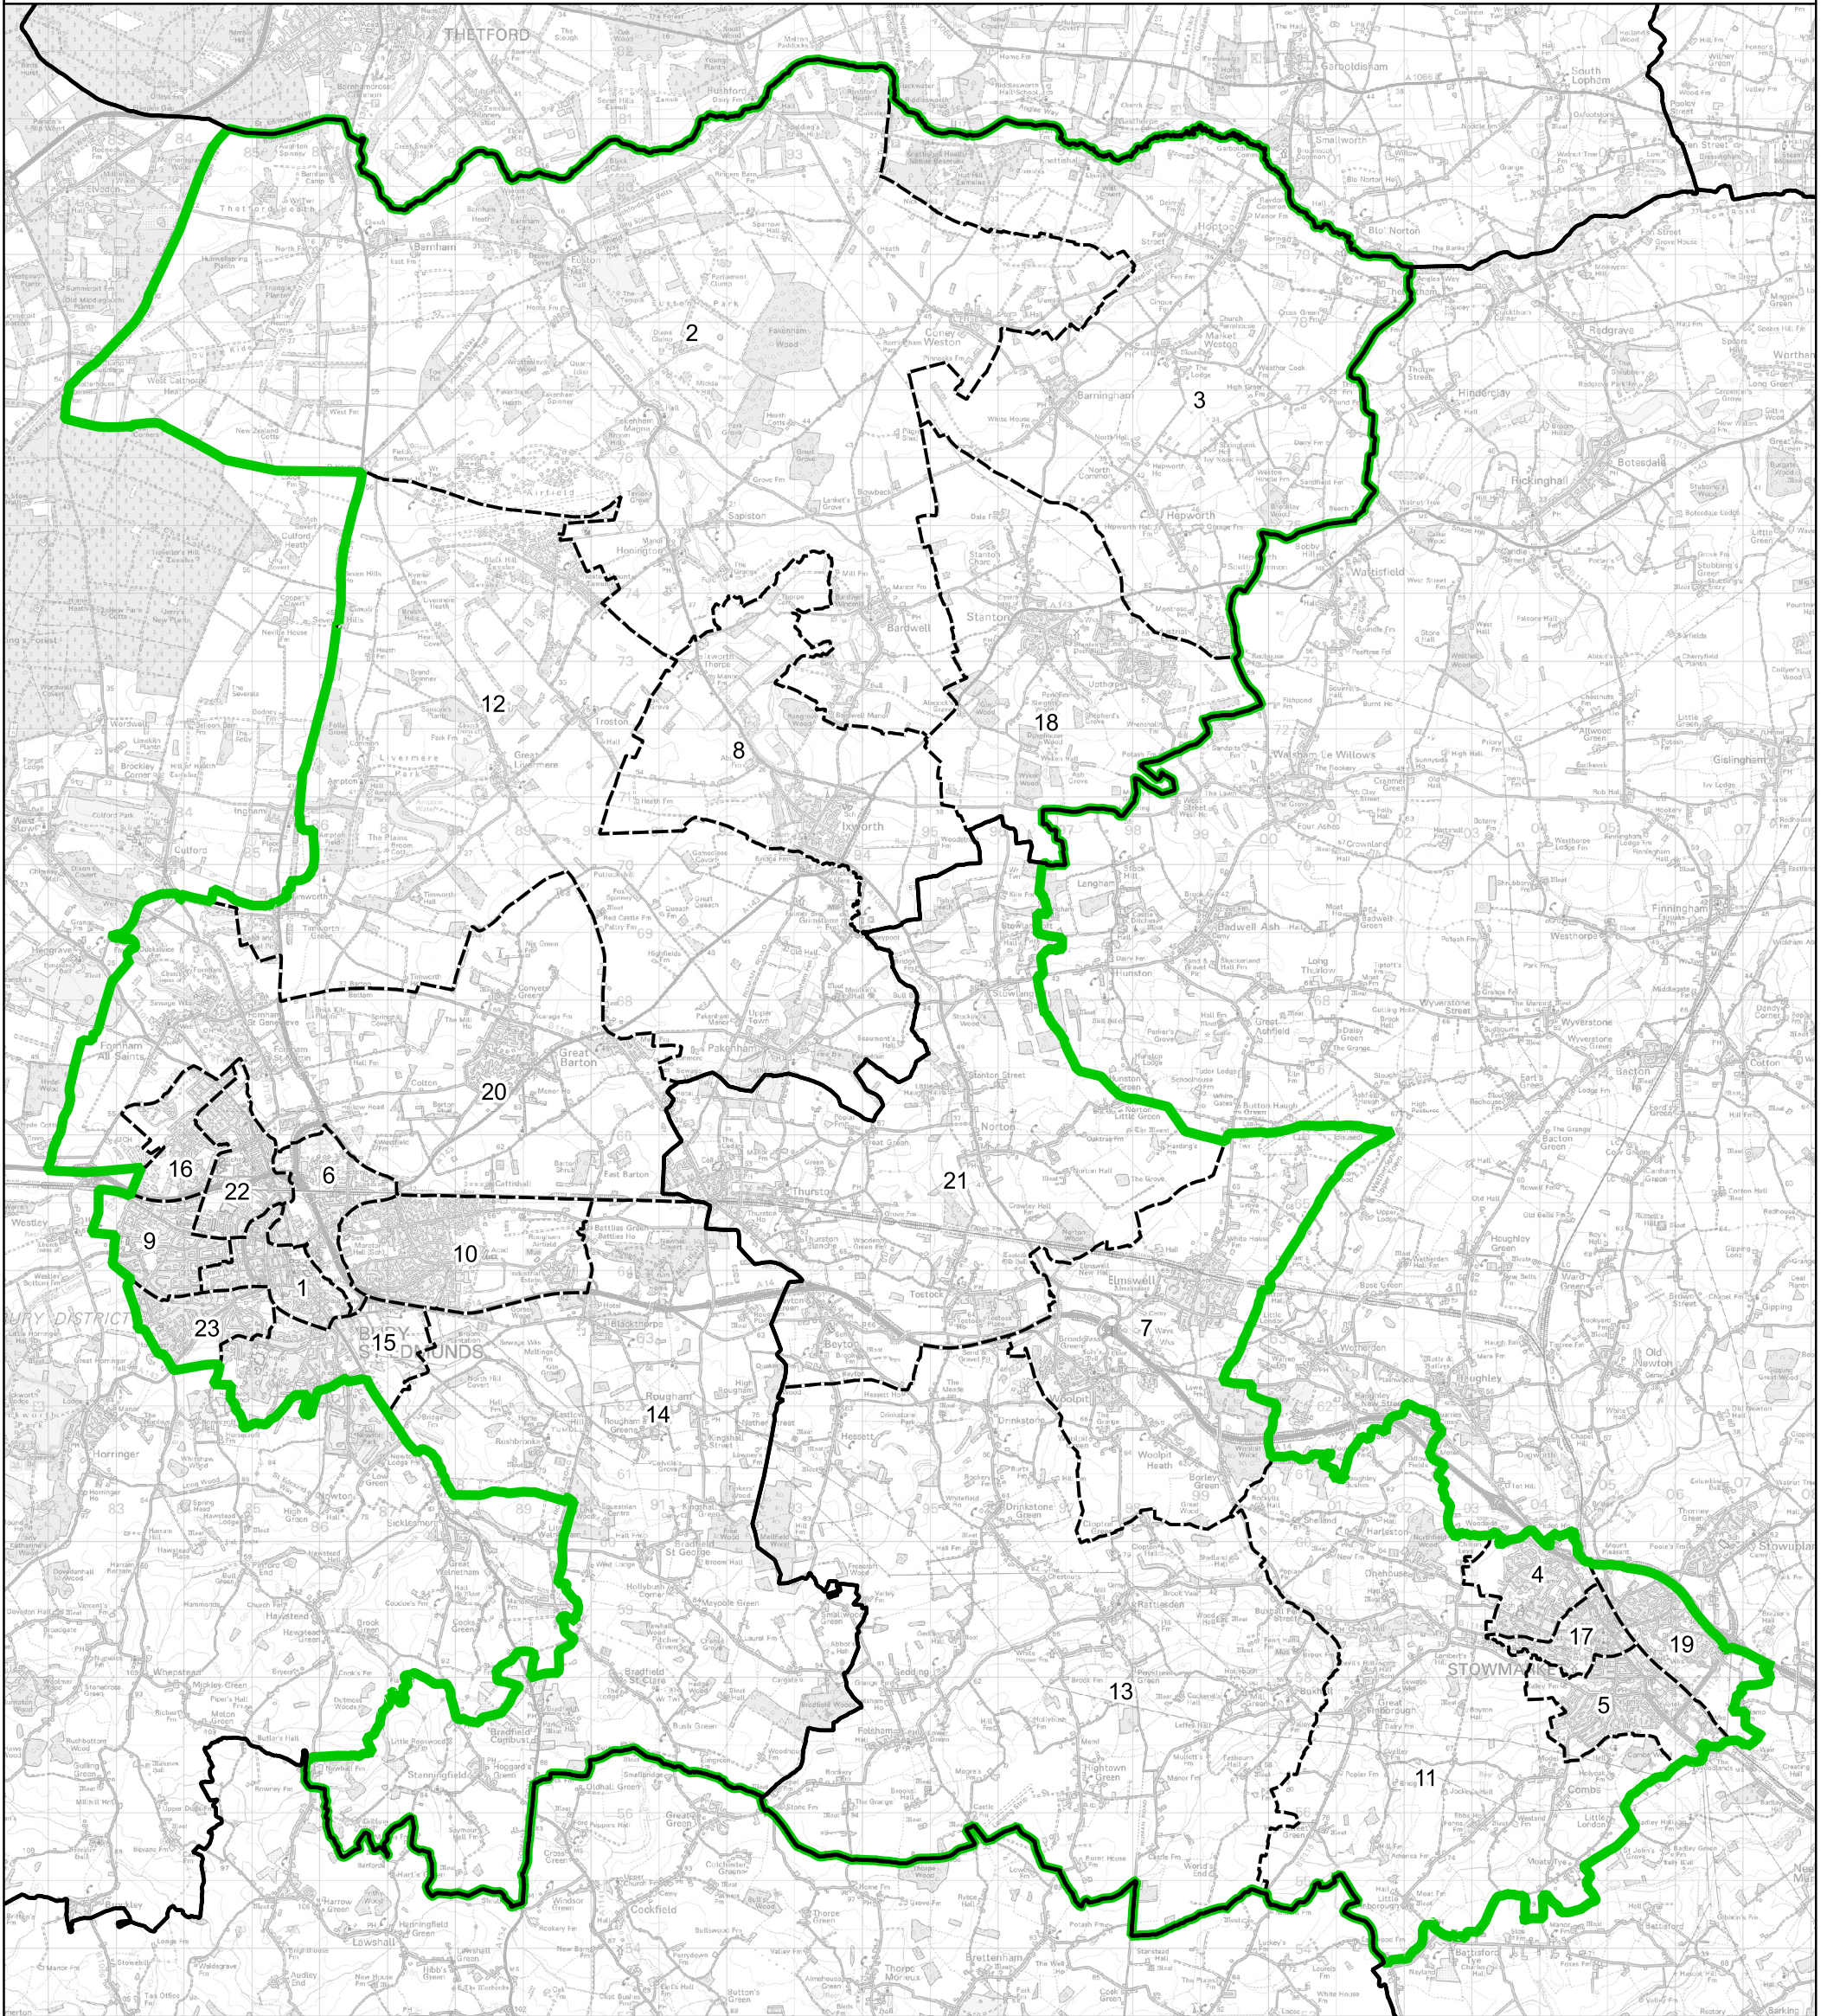

# Boundary Commission for England - Final Recommendations for the Eastern Region

## Bury St Edmunds and Stowmarket County Constituency - Electorate 75,655

### Wards:

1 Abbeygate	9 Minden	17 St. Peter's
2 Bardwell	10 Moreton Hall	18 Stanton
3 Barningham	11 Onehouse	19 Stow Thorney
4 Chilton	12 Pakenham & Troston	20 The Fornhams & Great Barton
5 Combs Ford	13 Rattlesden	21 Thurston
6 Eastgate	14 Rougham	22 Tollgate
7 Elmswell & Woolpit	15 Southgate	23 Westgate
8 Ixworth	16 St. Olaves	