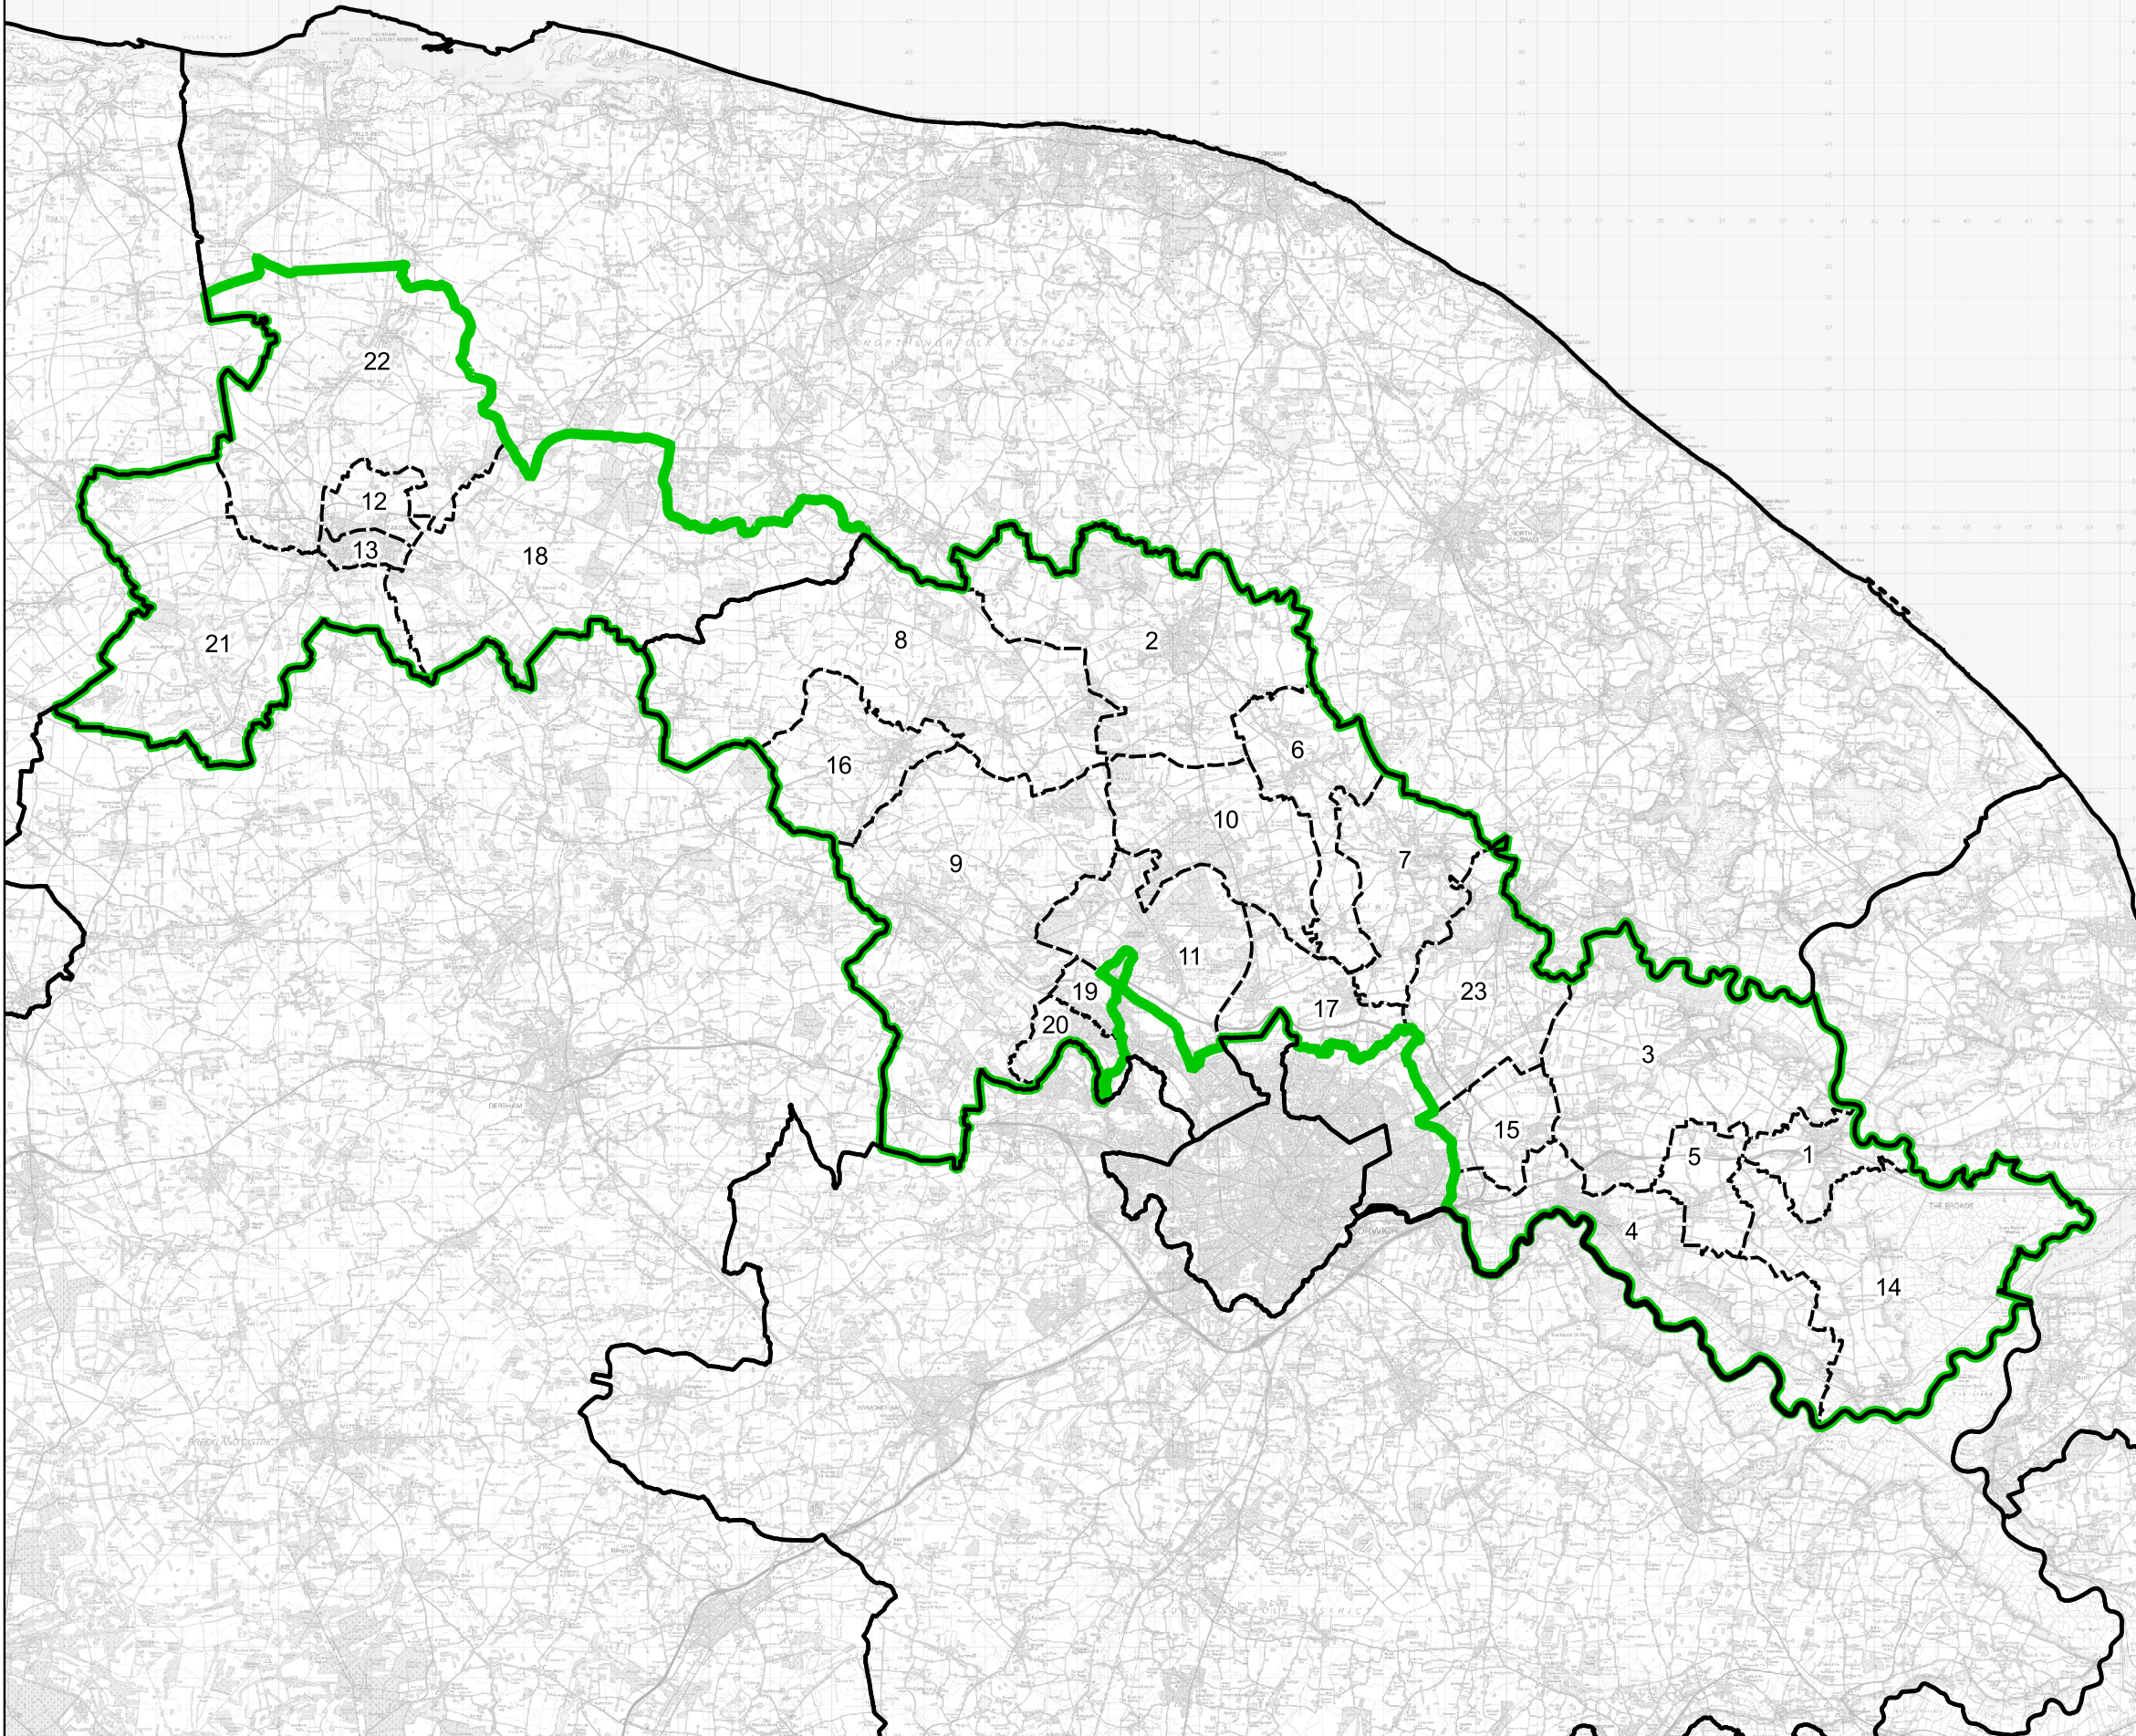

Boundary Commission for England - Final Recommendations for the Eastern Region

Broadland and Fakenham County Constituency - Electorate 72,907

Wards:

- 1 Acle
- 2 Aylsham
- 3 Blofield with South Walsham
- 4 Brundall
- 5 Burlingham
- 6 Buxton
- 7 Coltishall
- 8 Eynesford
- 9 Great Witchingham
- 10 Hevingham
- 11 Horsford and Felthorpe
- 12 Lancaster North
- 13 Lancaster South
- 14 Marshes
- 15 Plumstead
- 16 Reepham
- 17 Spixworth with St. Faiths
- 18 Stibbard
- 19 Taverham North
- 20 Taverham South
- 21 The Raynhams
- 22 Walsingham
- 23 Wroxham

- Constituency
- Local Authorities
- Wards

© Crown copyright and database rights 2023 OS 100018289. You are permitted to use this data solely to enable you to respond to, or interact with, the organisation that provided you with the data. You are not permitted to copy, sub-licence, distribute or sell any of this data to third parties in any form. Third party rights to enforce the terms of this licence shall be reserved to OS.

Broadland and Fakenham County Constituency