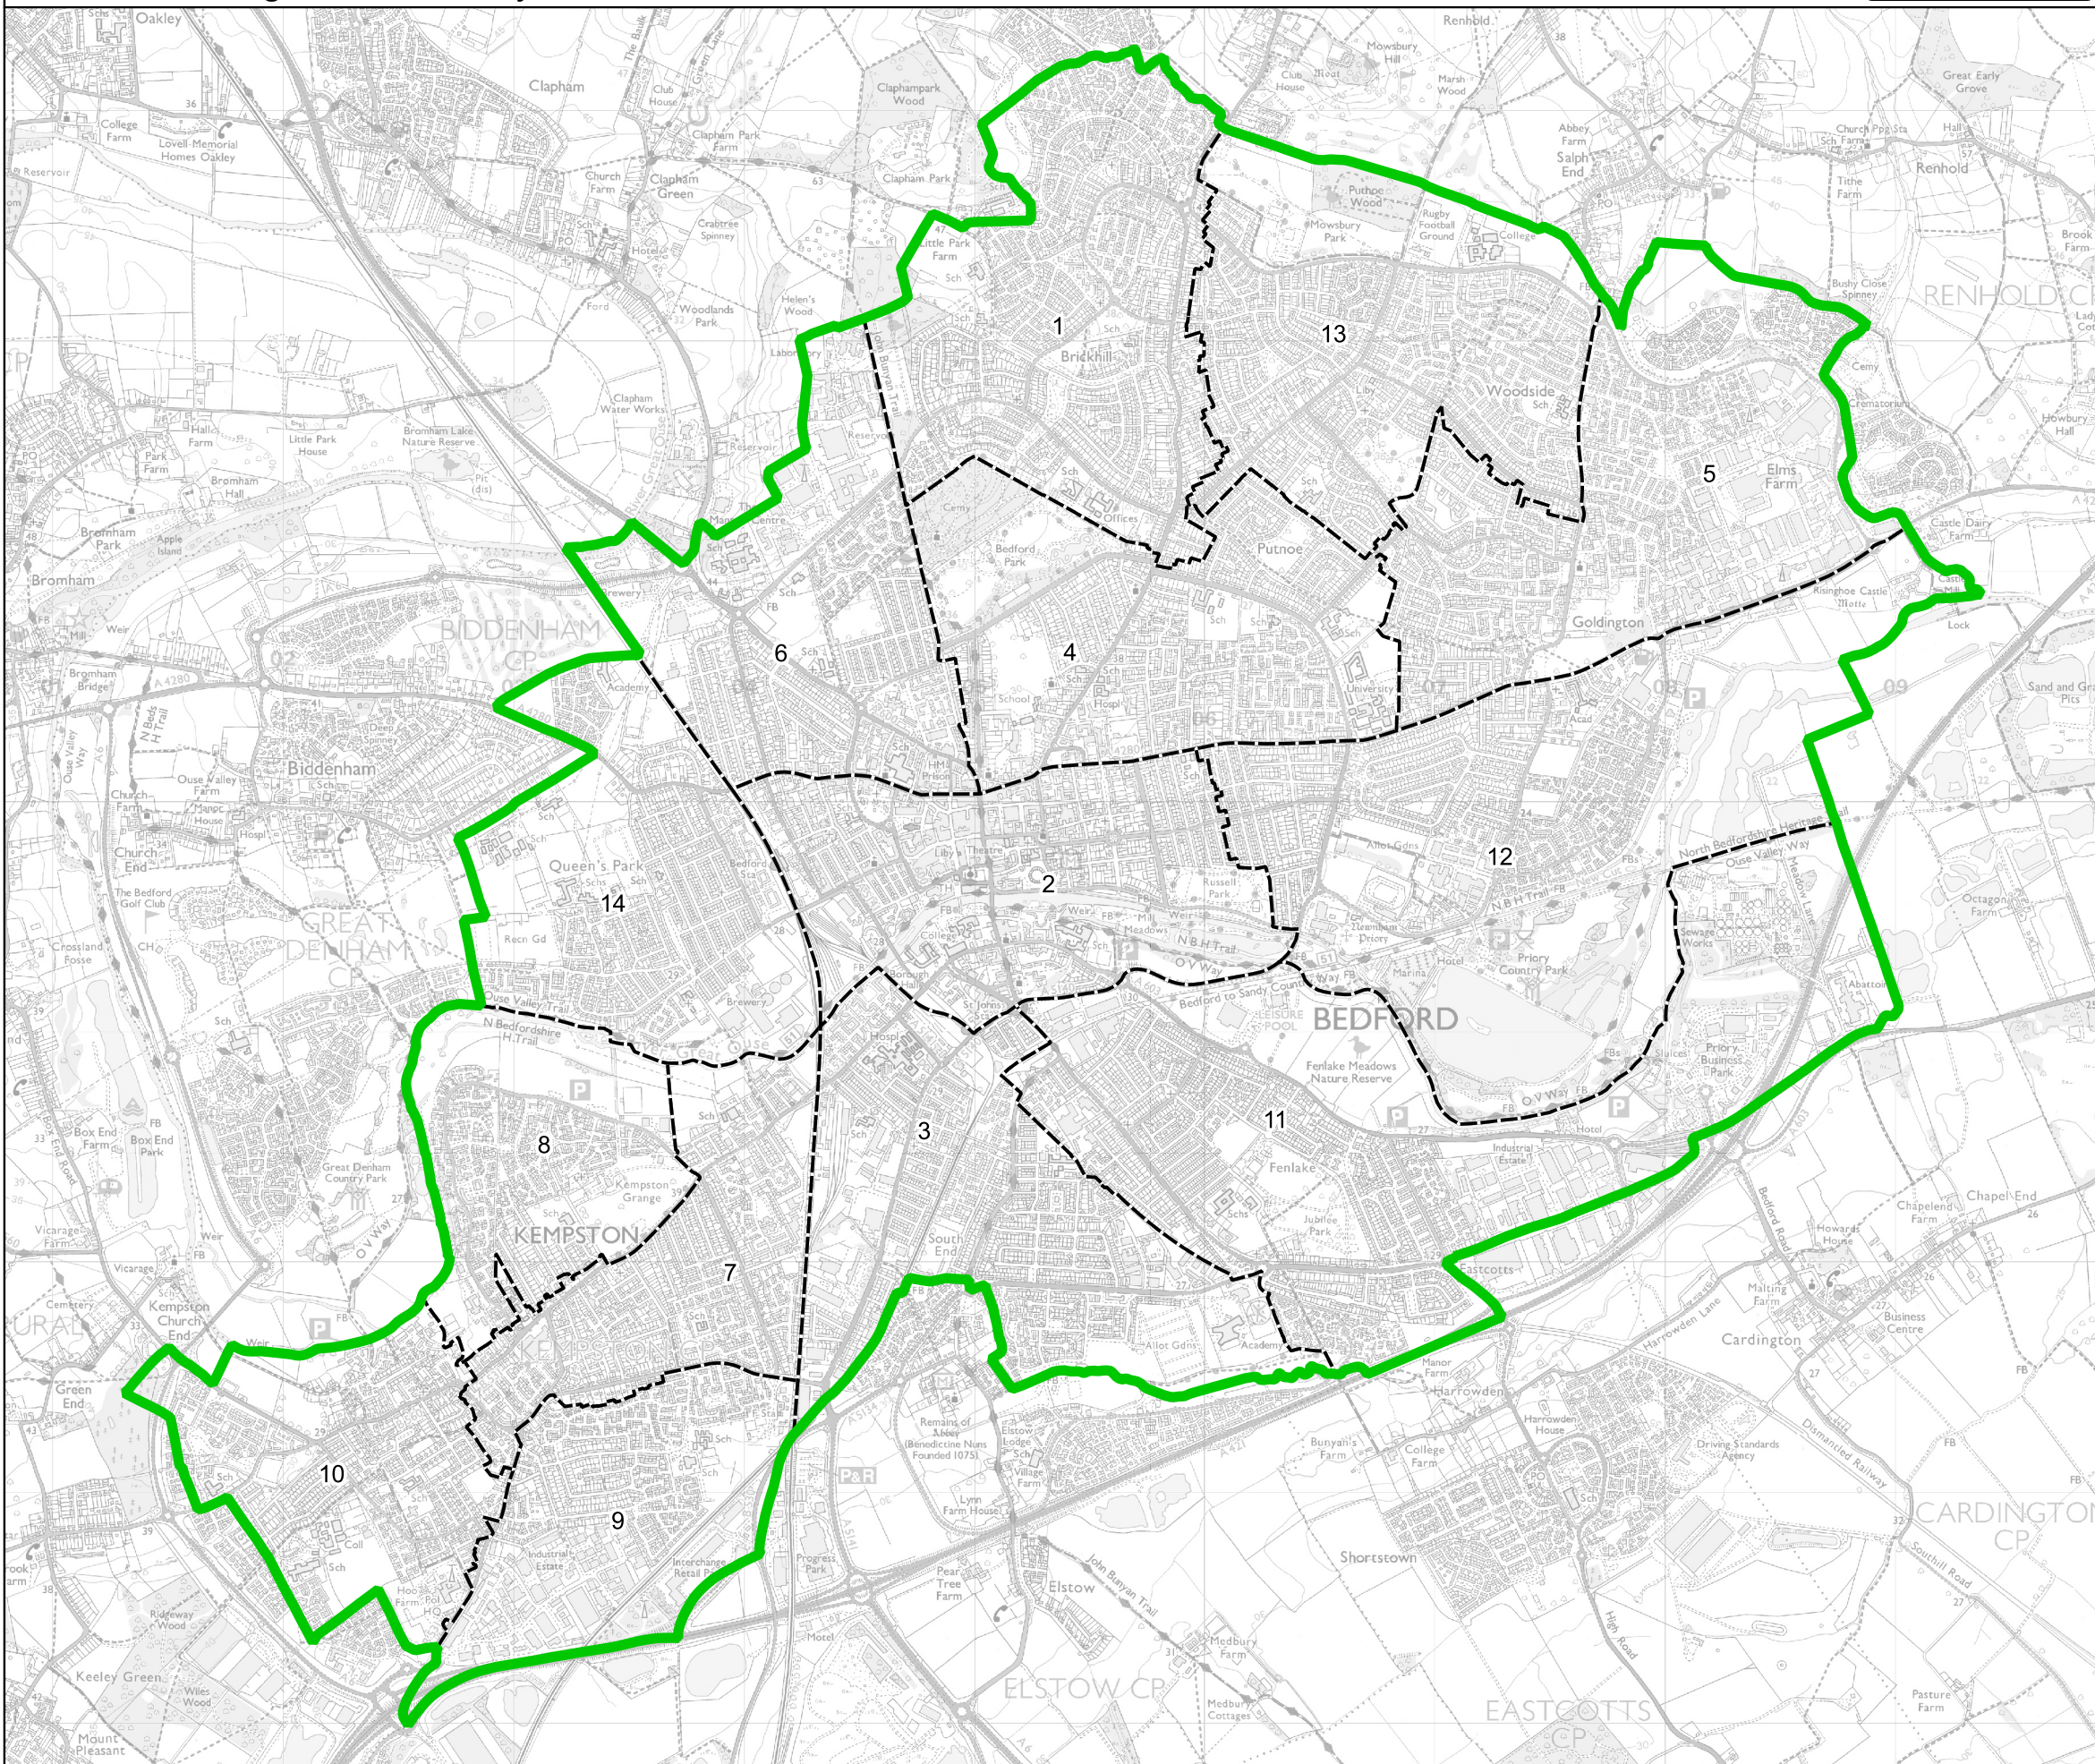

Boundary Commission for England - Final Recommendations for the Eastern Region

Bedford Borough Constituency - Electorate 70,068

Wards:

- 1 Brickhill
- 2 Castle
- 3 Cauldwell
- 4 De Parys
- 5 Goldington
- 6 Harpur
- 7 Kempston Central and East
- 8 Kempston North
- 9 Kempston South
- 10 Kempston West
- 11 Kingsbrook
- 12 Newnham
- 13 Putnoe
- 14 Queens Park

- Constituency
- Local Authorities
- Wards

0 0.4 0.8 km

© Crown copyright and database rights 2023 OS 100018289. You are permitted to use this data solely to enable you to respond to, or interact with, the organisation that provided you with the data. You are not permitted to copy, sub-licence, distribute or sell any of this data to third parties in any form. Third party rights to enforce the terms of this licence shall be reserved to OS.

Bedford Borough Constituency