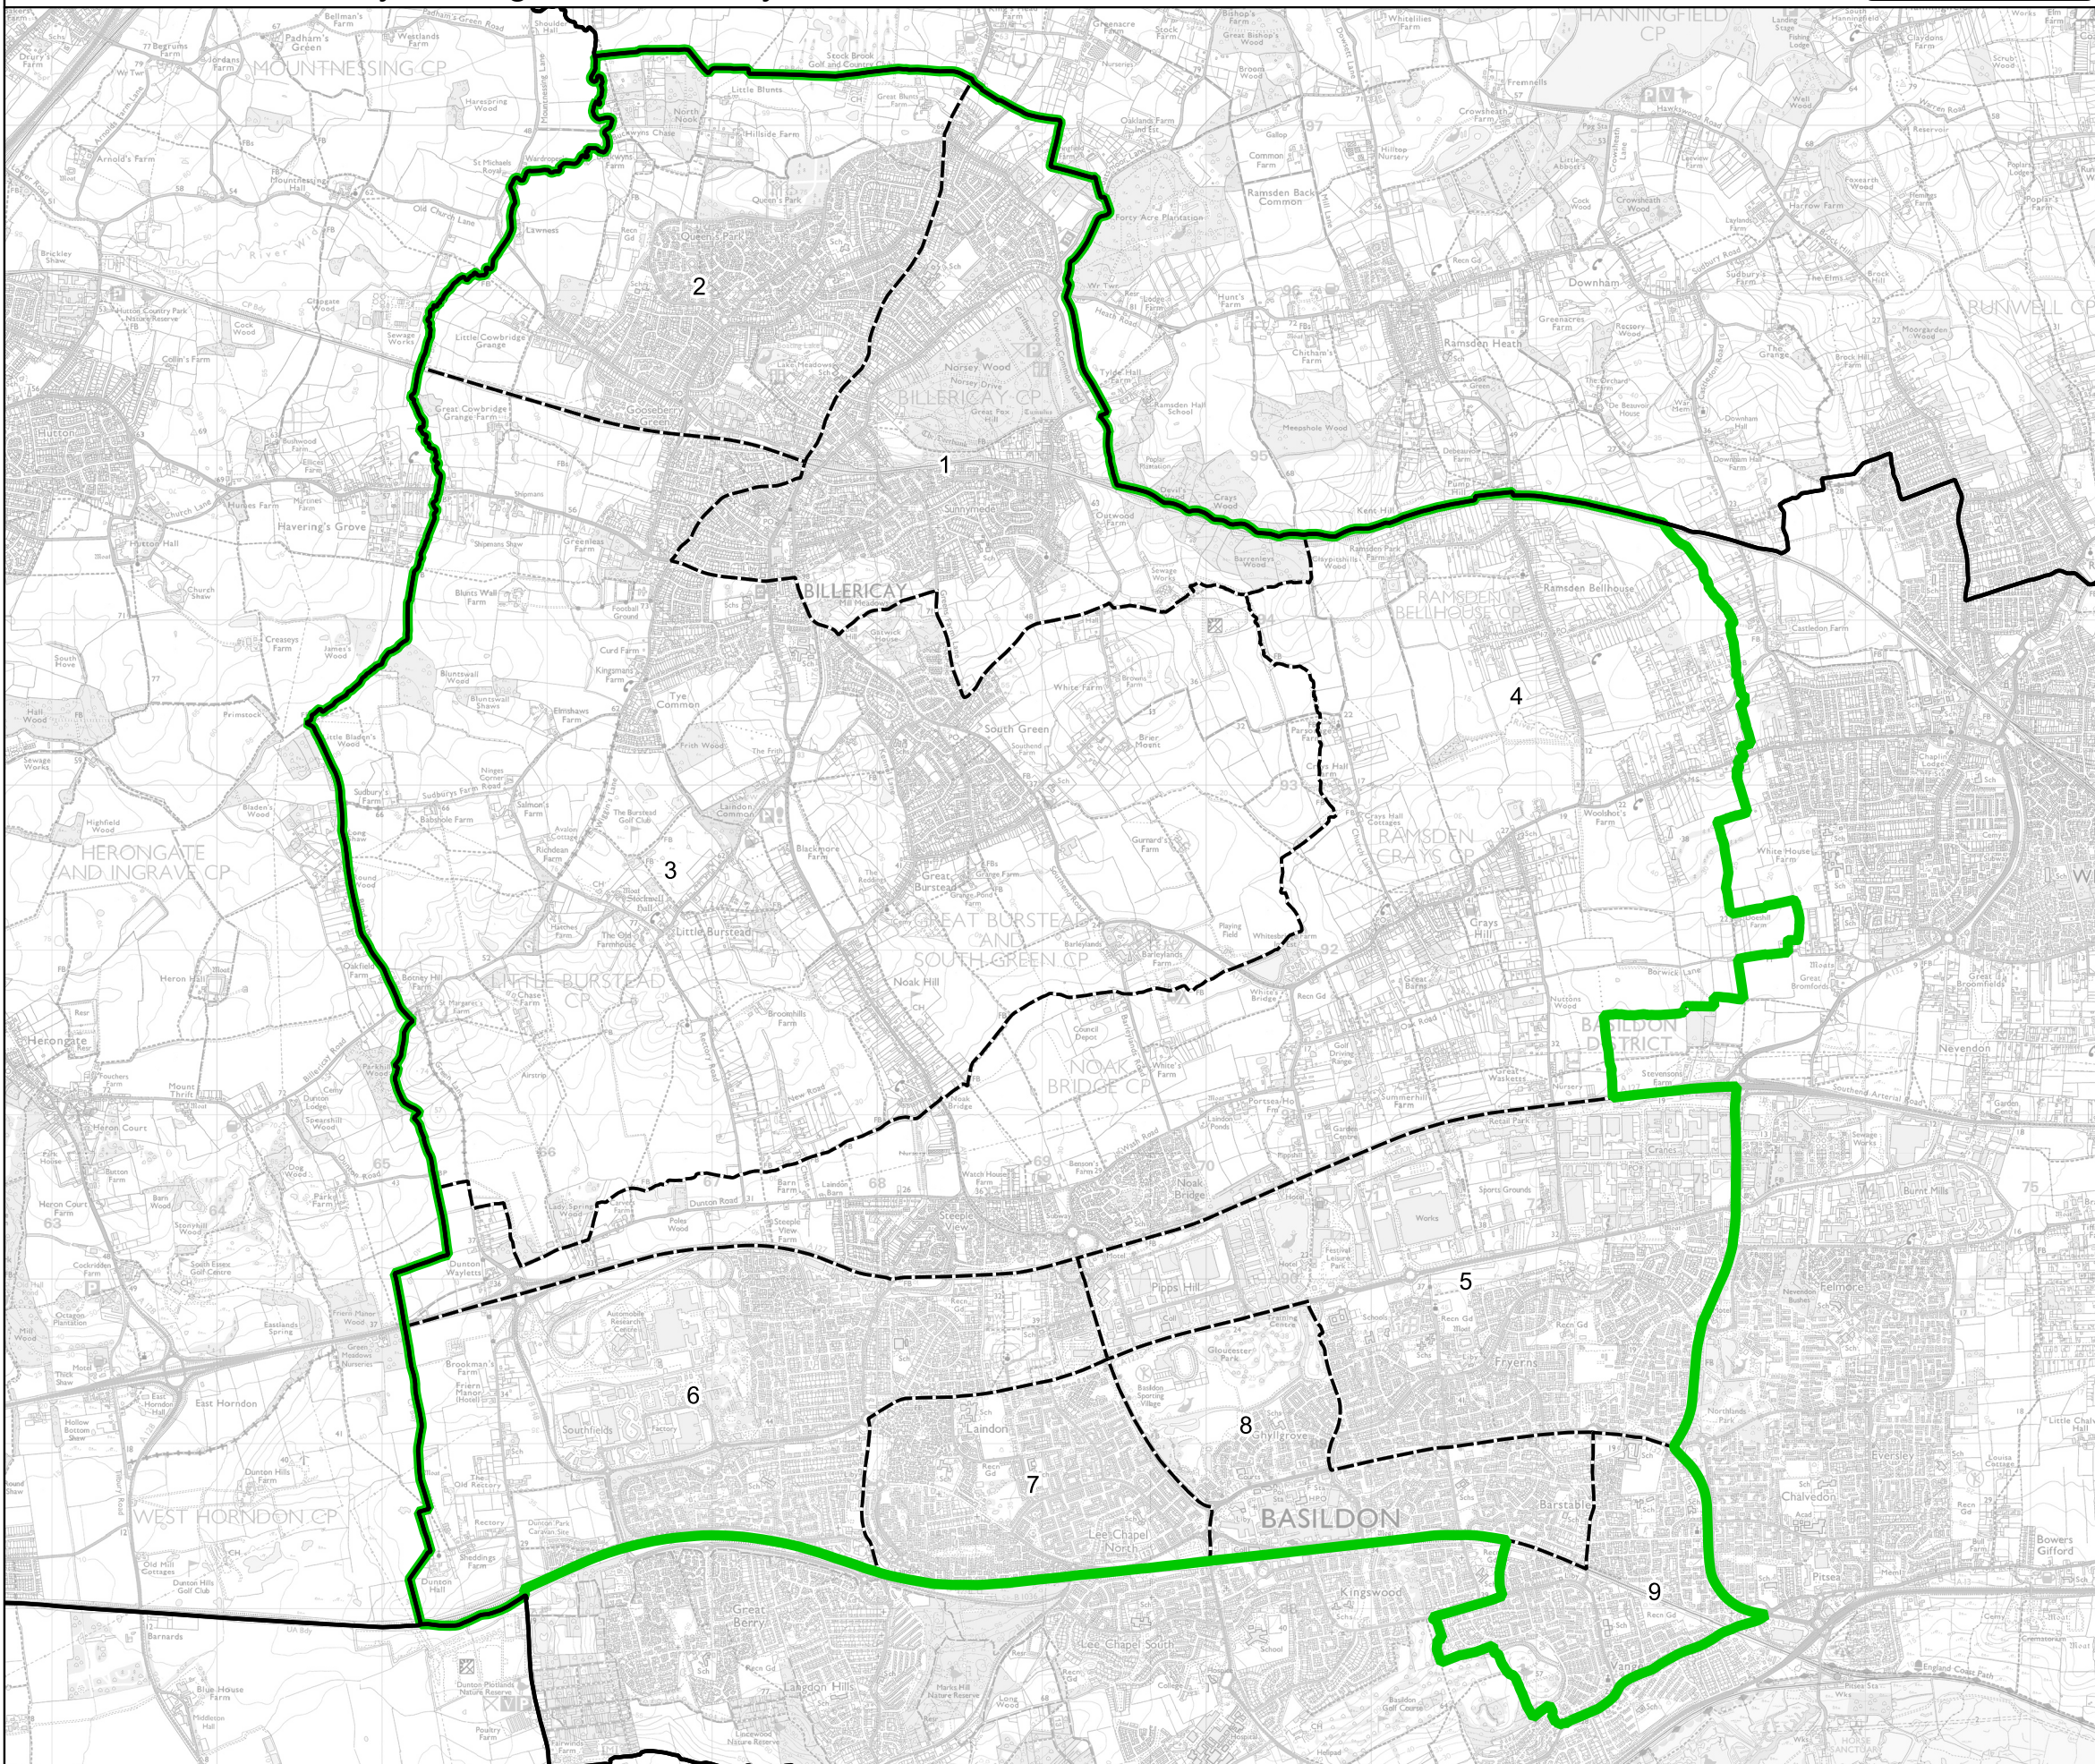

Boundary Commission for England - Final Recommendations for the Eastern Region

Basildon and Billericay Borough Constituency - Electorate 76,993

Wards:

- 1 Billericay East
- 2 Billericay West
- 3 Burstead
- 4 Crouch
- 5 Fryerns
- 6 Landon Park
- 7 Lee Chapel North
- 8 St. Martin's
- 9 Vange

Basildon and Billericay Borough Constituency