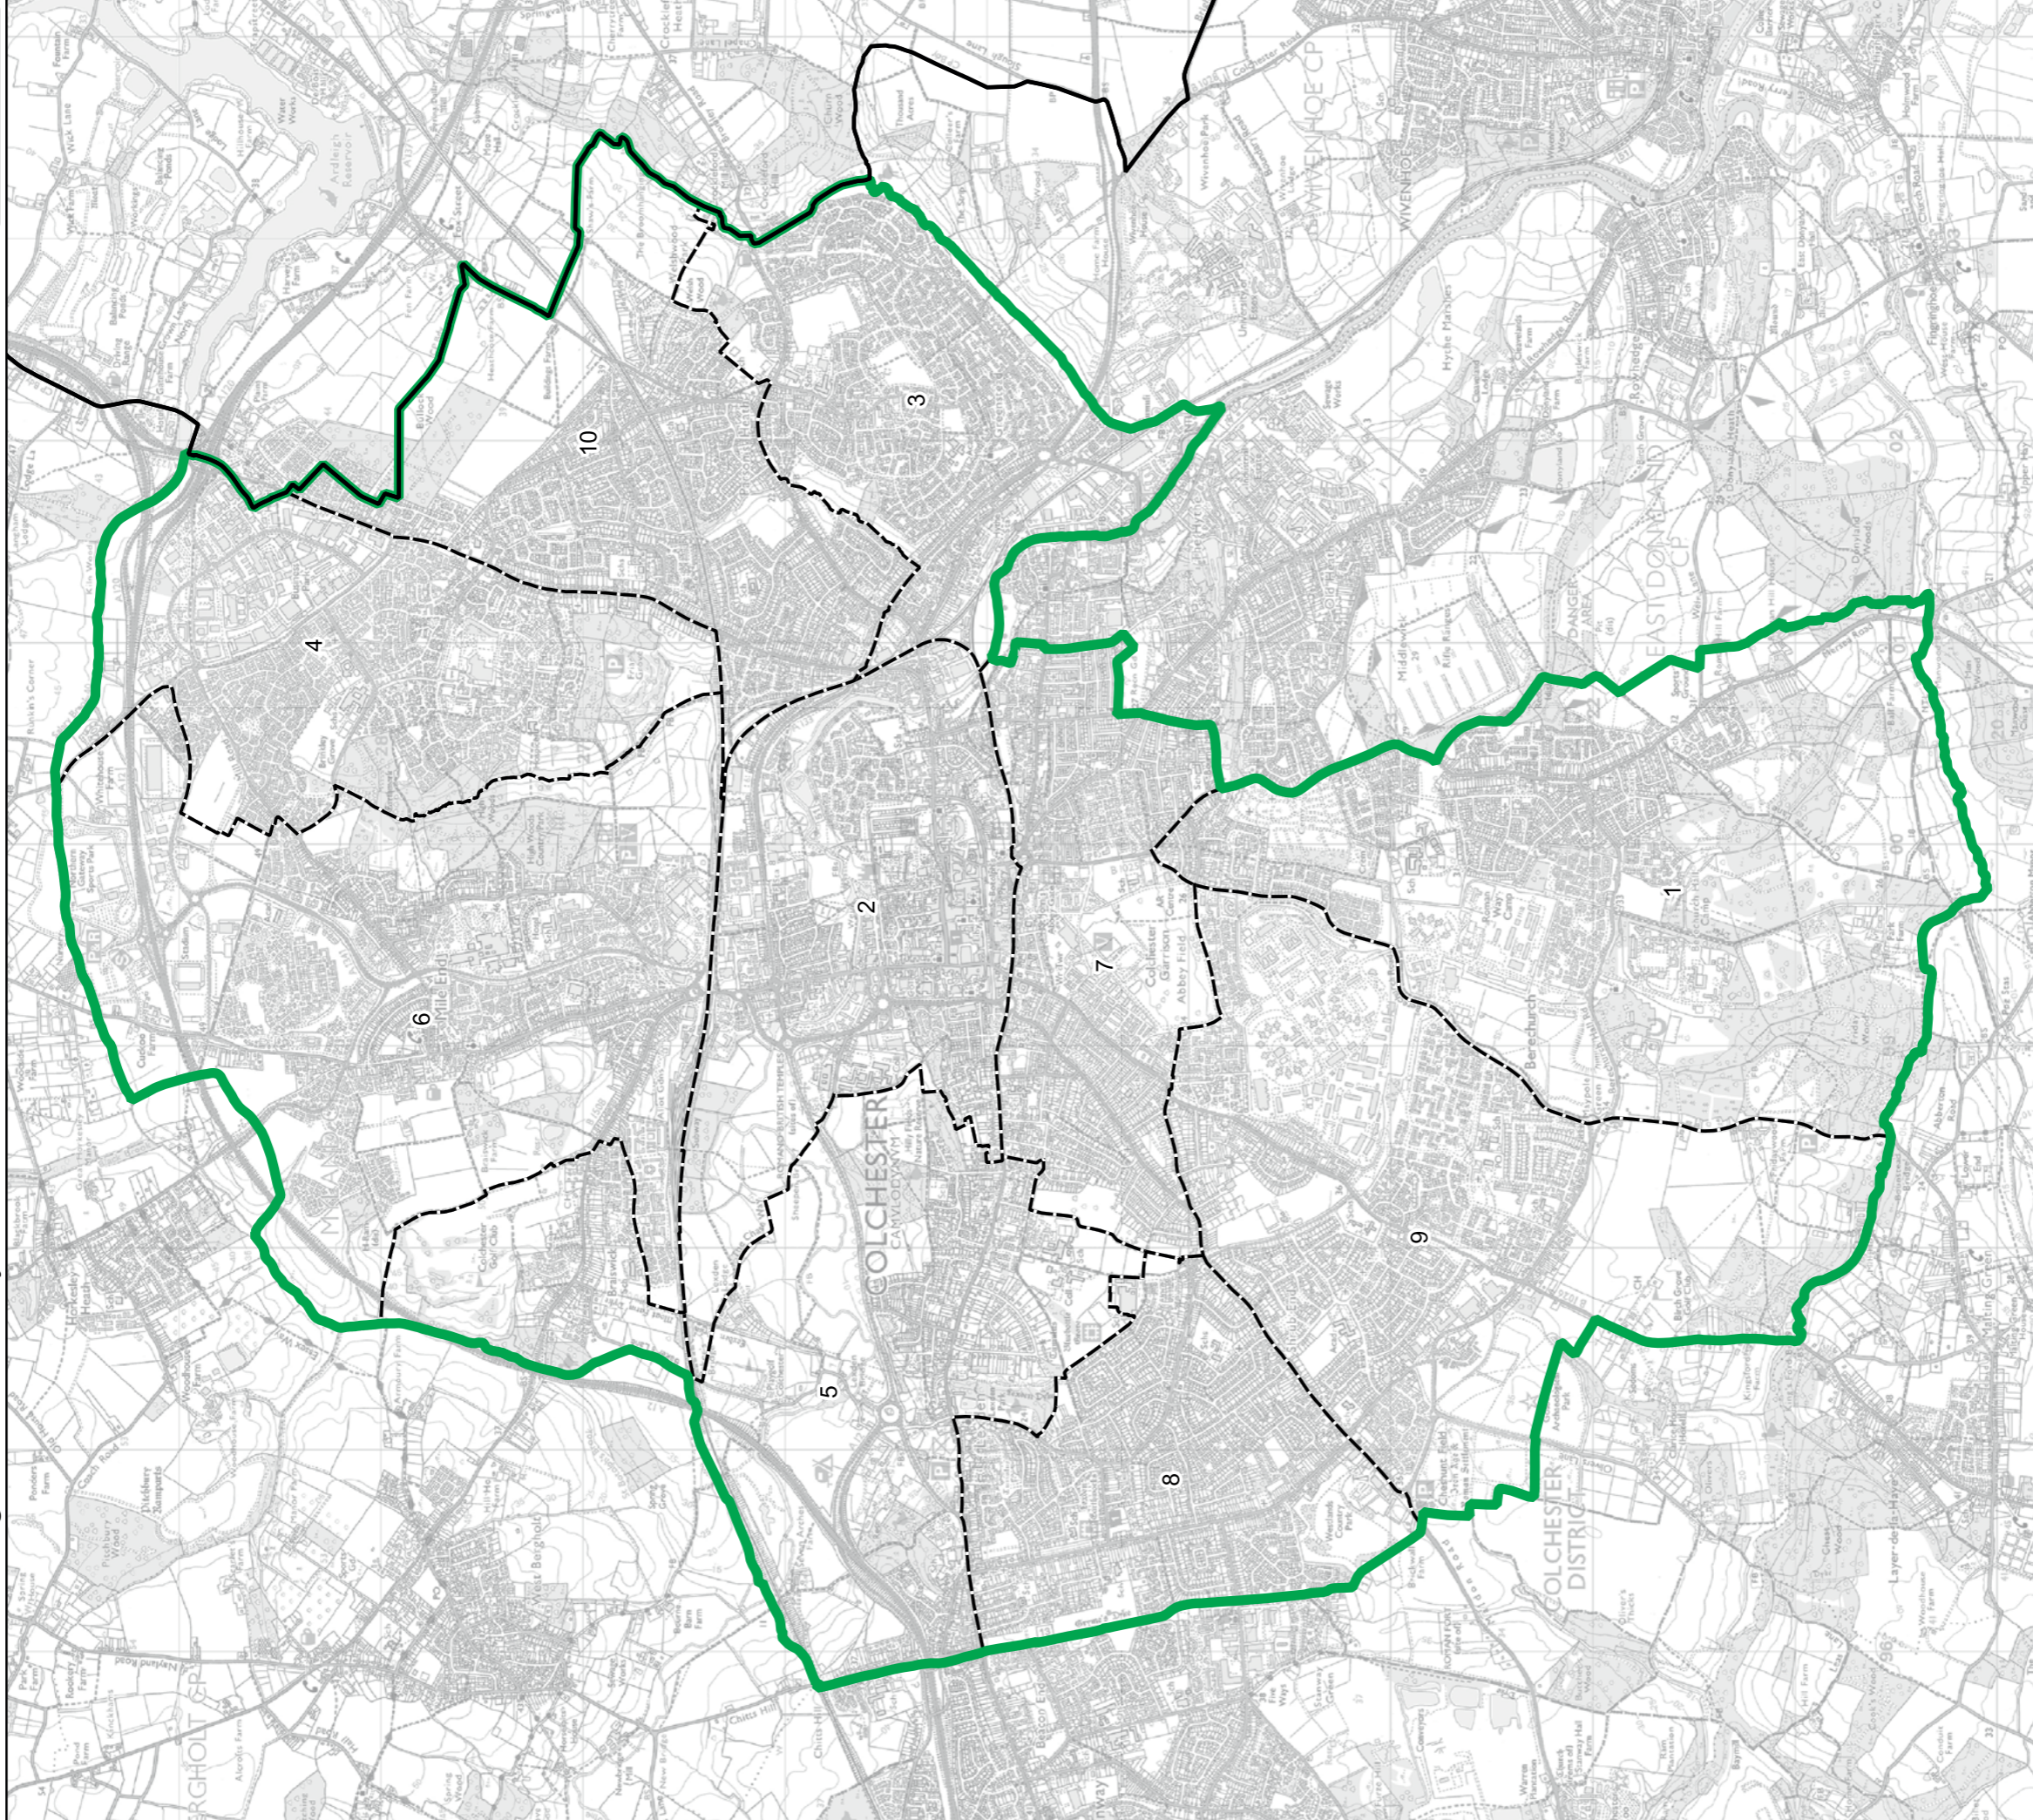

1. **Wards:**
2. 1 Berechurch
   - 2 Castle
   - 3 Greenstead
   - 4 Highwoods
   - 5 Lexden & Braiswick (Part)
   - 6 Mile End
   - 7 New Town & Christ Church
   - 8 Prettygate
   - 9 Shrub End
   - 10 St. Anne's & St. John's

- Constituency
- Local Authorities
- Wards

© Crown copyright and database rights 2023 OS 100018269. You are permitted to use this data solely to enable you to respond to, or interact with, the organisation that provided you with the data. You are not permitted to copy, sub-licence, distribute or sell any of this data to third parties in any form. Third party rights to enforce the terms of this licence shall be reserved to OS.