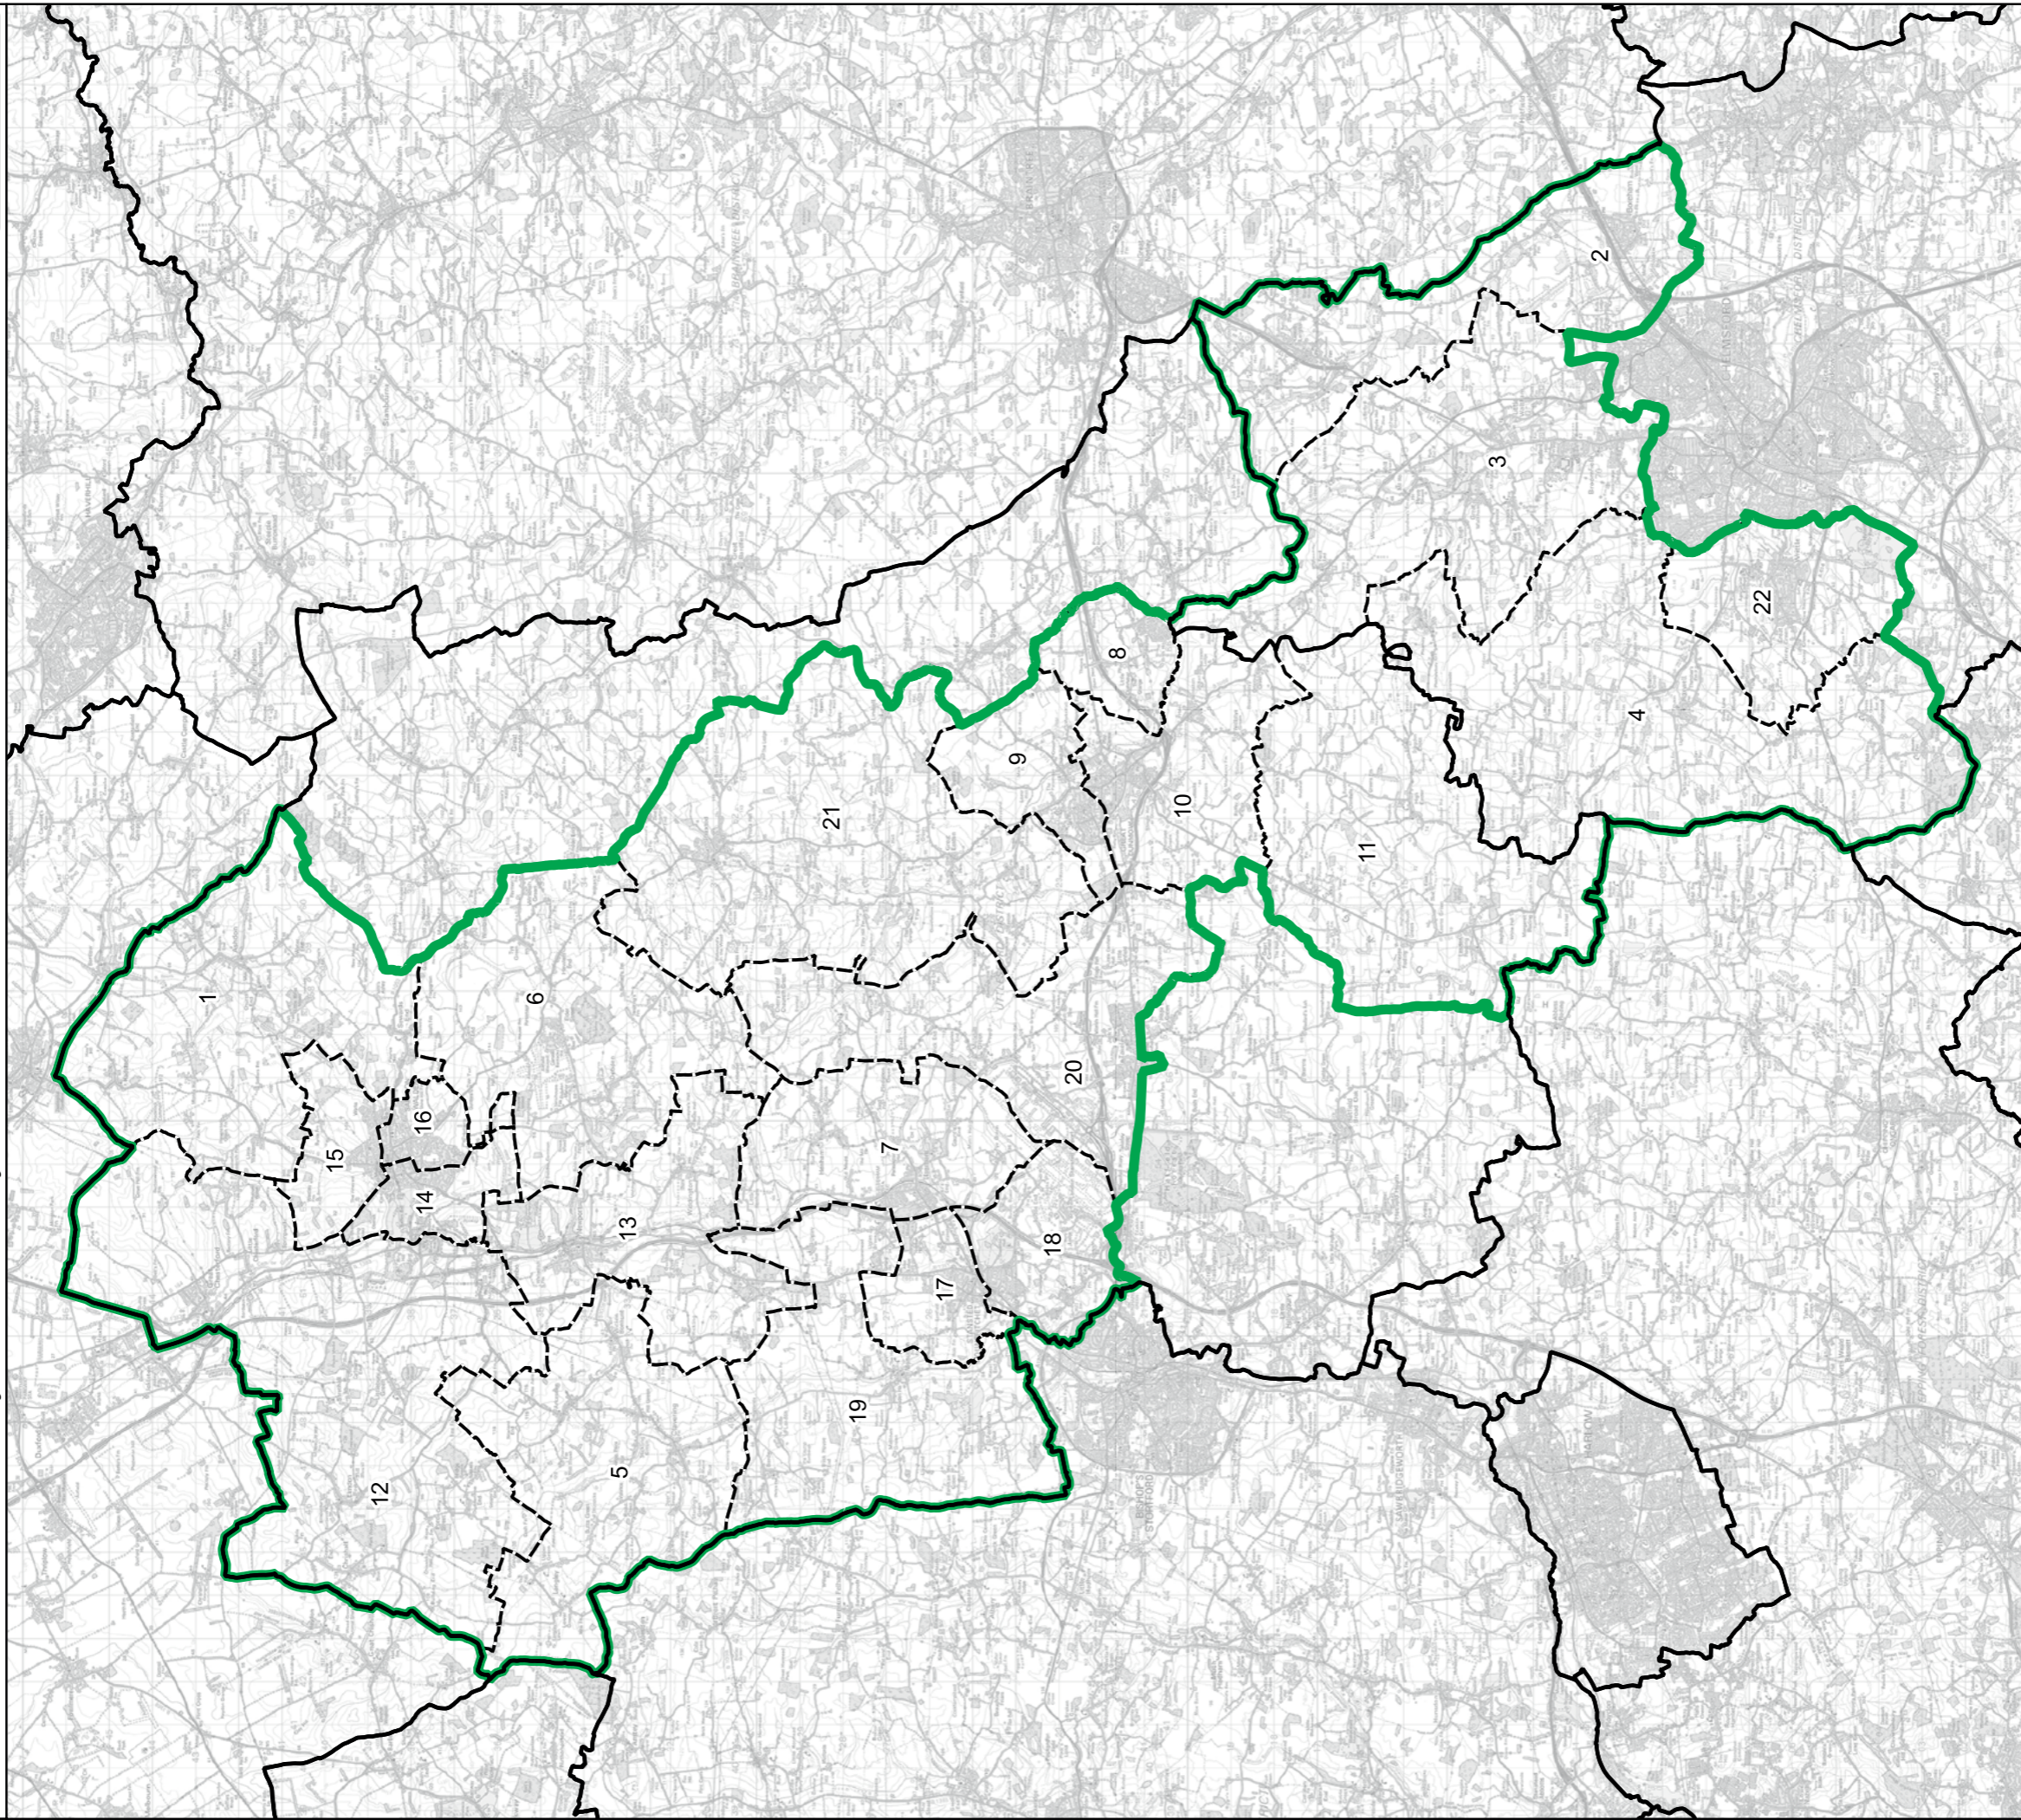

Boundary Commission for England - Final Recommendations for the Eastern Region
North West Essex County Constituency - Electorate 76,280

Wards:

1 Ashdon	7 Eisenham & Henham	12 Littlebury, Chesterford & Wenden Lofts	18 Stansted South & Birchanger
2 Boreham and The Leighs	8 Flitch Green & Little Dunmow	13 Newport	19 Stort Valley
3 Broomfield and The Walthams	9 Great Dunmow North	14 Saffron Walden Audley	20 Takeley
4 Chelmsford Rural West	10 Great Dunmow South & Barnston	15 Saffron Walden Castle	21 Thaxted & the Eastons
5 Clavering	11 High Easter & the Rodings	16 Saffron Walden Shire	22 Writtle
6 Debden & Wimbish		17 Stansted North	

Legend:

- Constituency
- Local Authorities
- Wards

Scale: 0 2 4 km

North Arrow

© Crown copyright and database rights 2023 OS 100018289. You are permitted to use this data solely to enable you to respond to, or interact with, the organisation that provided you with the data. You are not permitted to copy, sub-licence, distribute or sell any of this data to third parties in any form. Third party rights to enforce the terms of this licence shall be reserved to OS.

North West Essex County Constituency