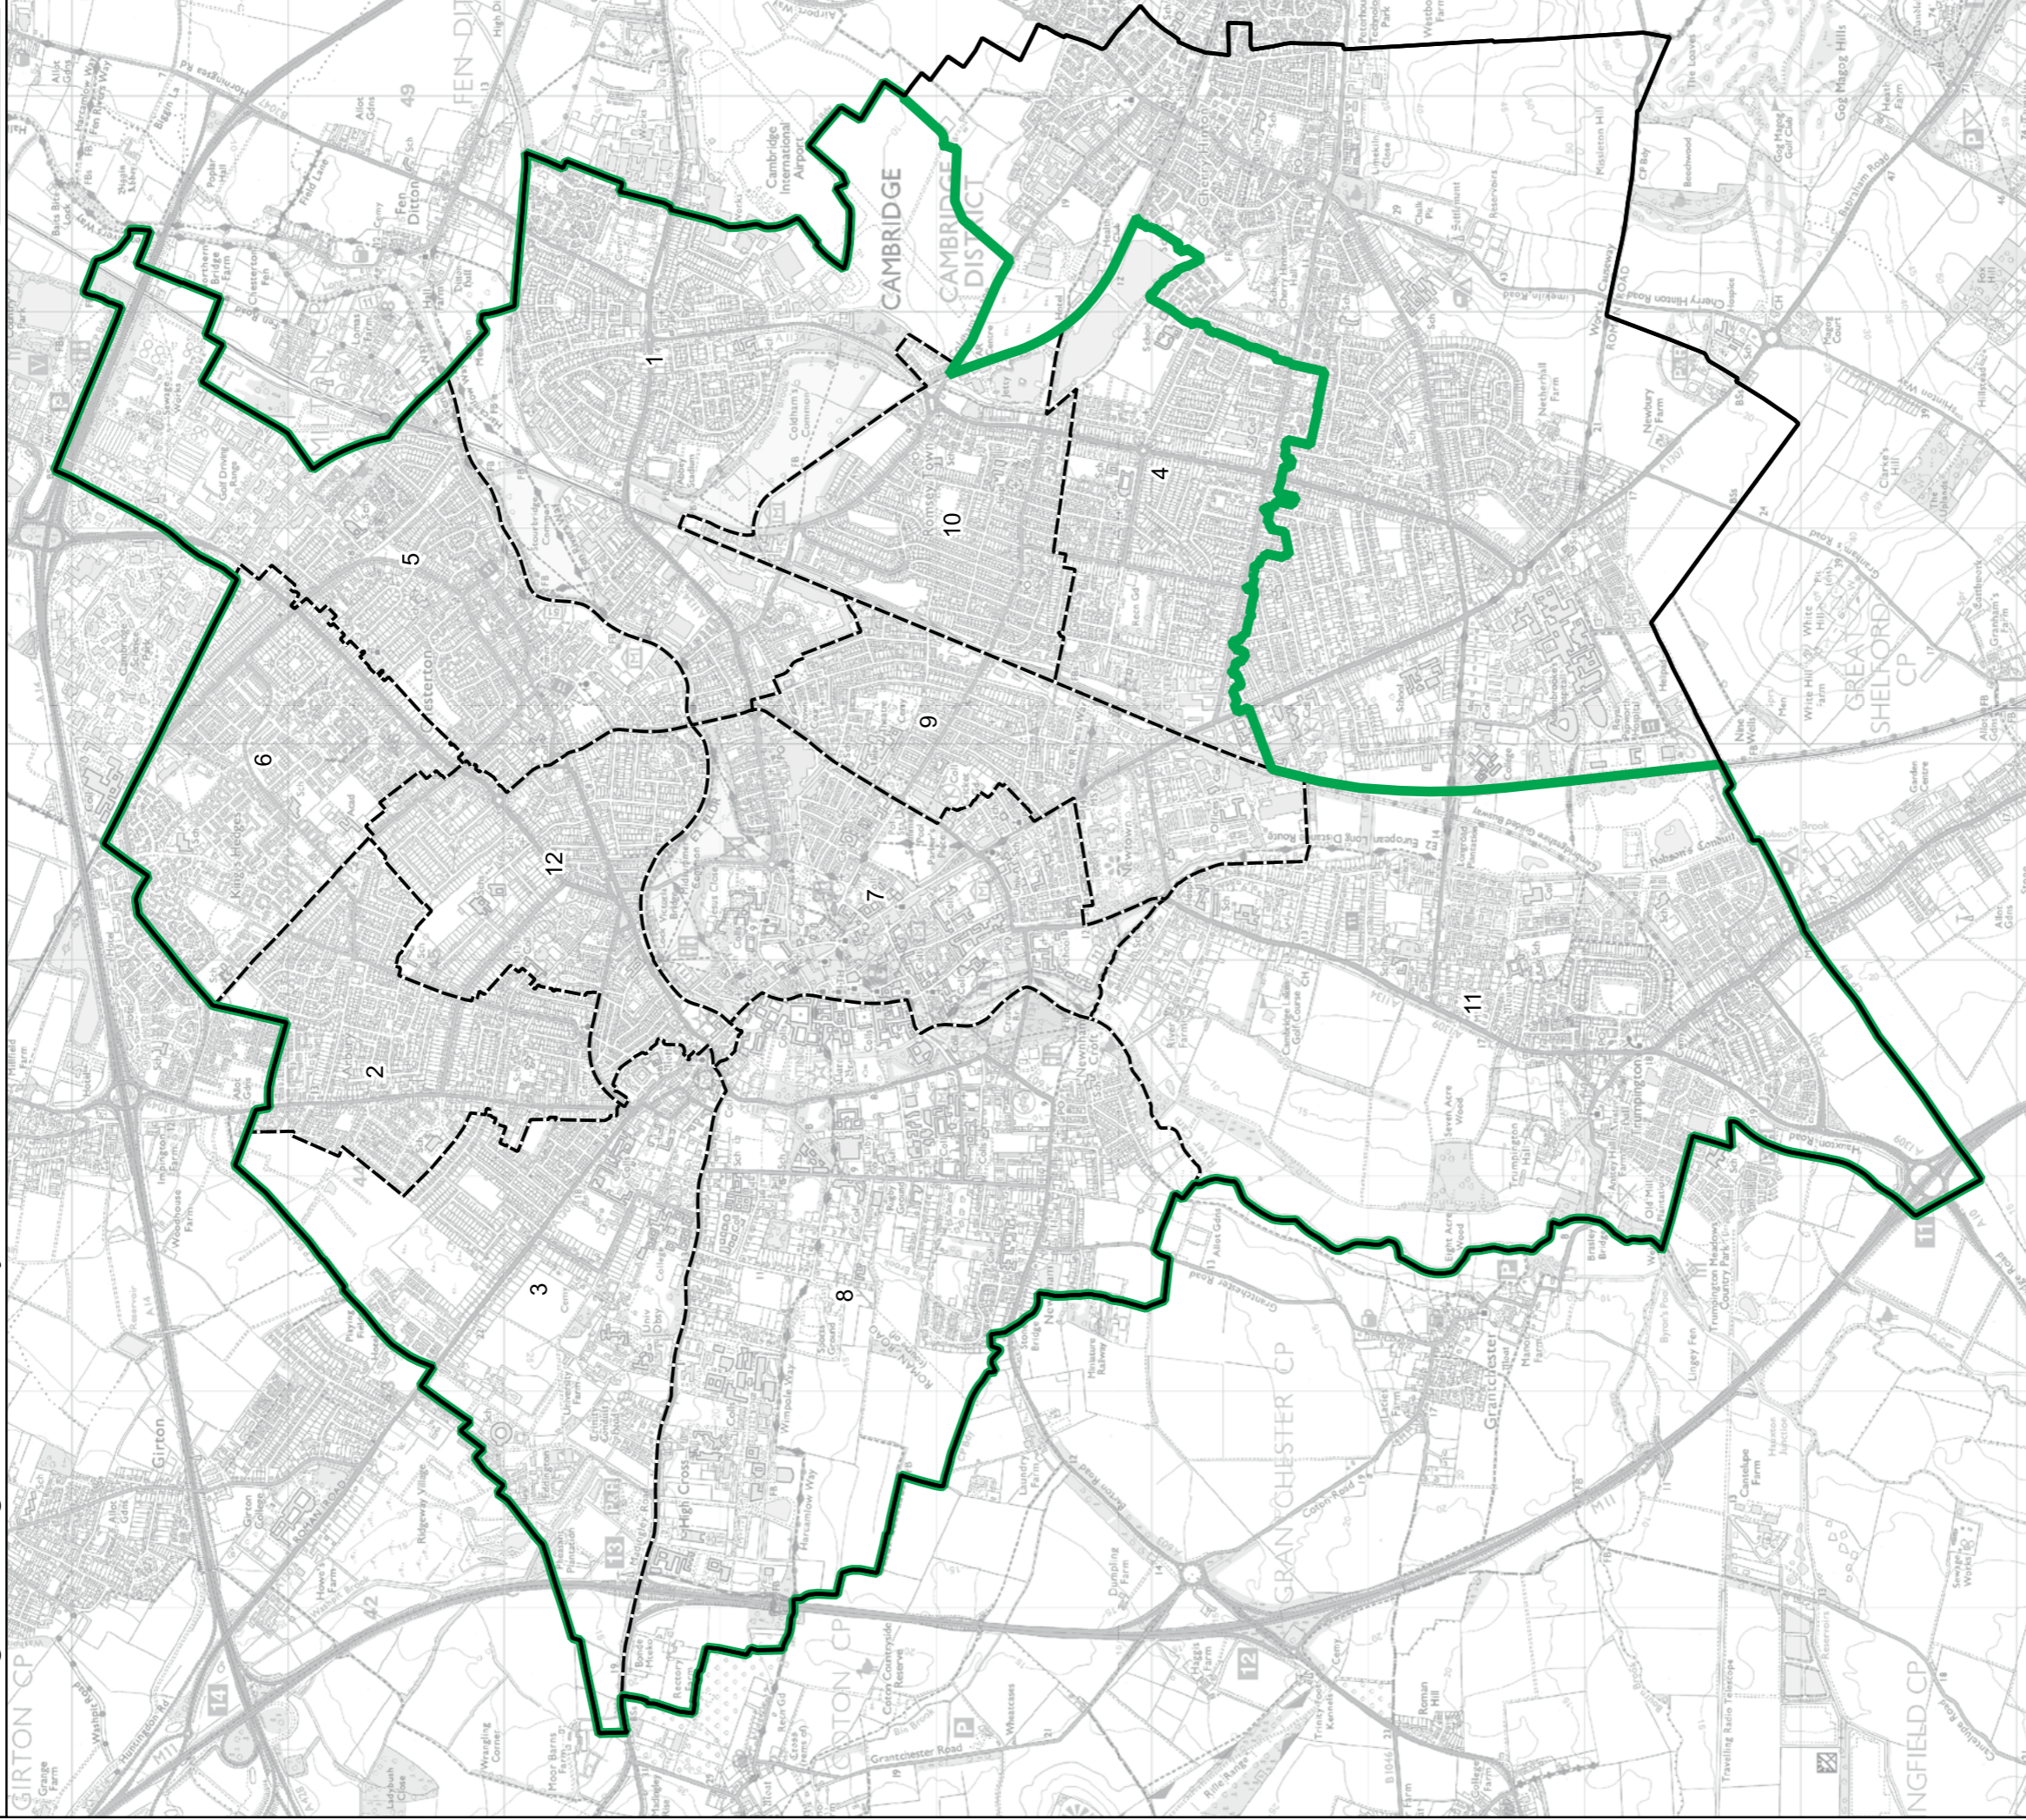

Boundary Commission for England - Final Recommendations for the Eastern Region
Cambridge Borough Constituency - Electorate 72,560

1. **Wards:**
2. 1 Abbey
   - 2 Arbury
   - 3 Castle
   - 4 Coleridge
   - 5 East Chesterton
   - 6 King's Hedges
   - 7 Market
   - 8 Newnham
   - 9 Petersfield
   - 10 Romsey
   - 11 Trumpington
   - 12 West Chesterton

Constituency (thick green line)

Local Authorities (solid black line)

Wards (dashed black line)

Scale: 0 0.4 0.8 km

North Arrow: N

© Crown copyright and database rights 2023 OS 100018269. You are permitted to use this data solely to enable you to respond to, or interact with, the organisation that provided you with the data. You are not permitted to copy, sub-licence, distribute or sell any of this data to third parties in any form. Third party rights to enforce the terms of this licence shall be reserved to OS.

Cambridge Borough Constituency