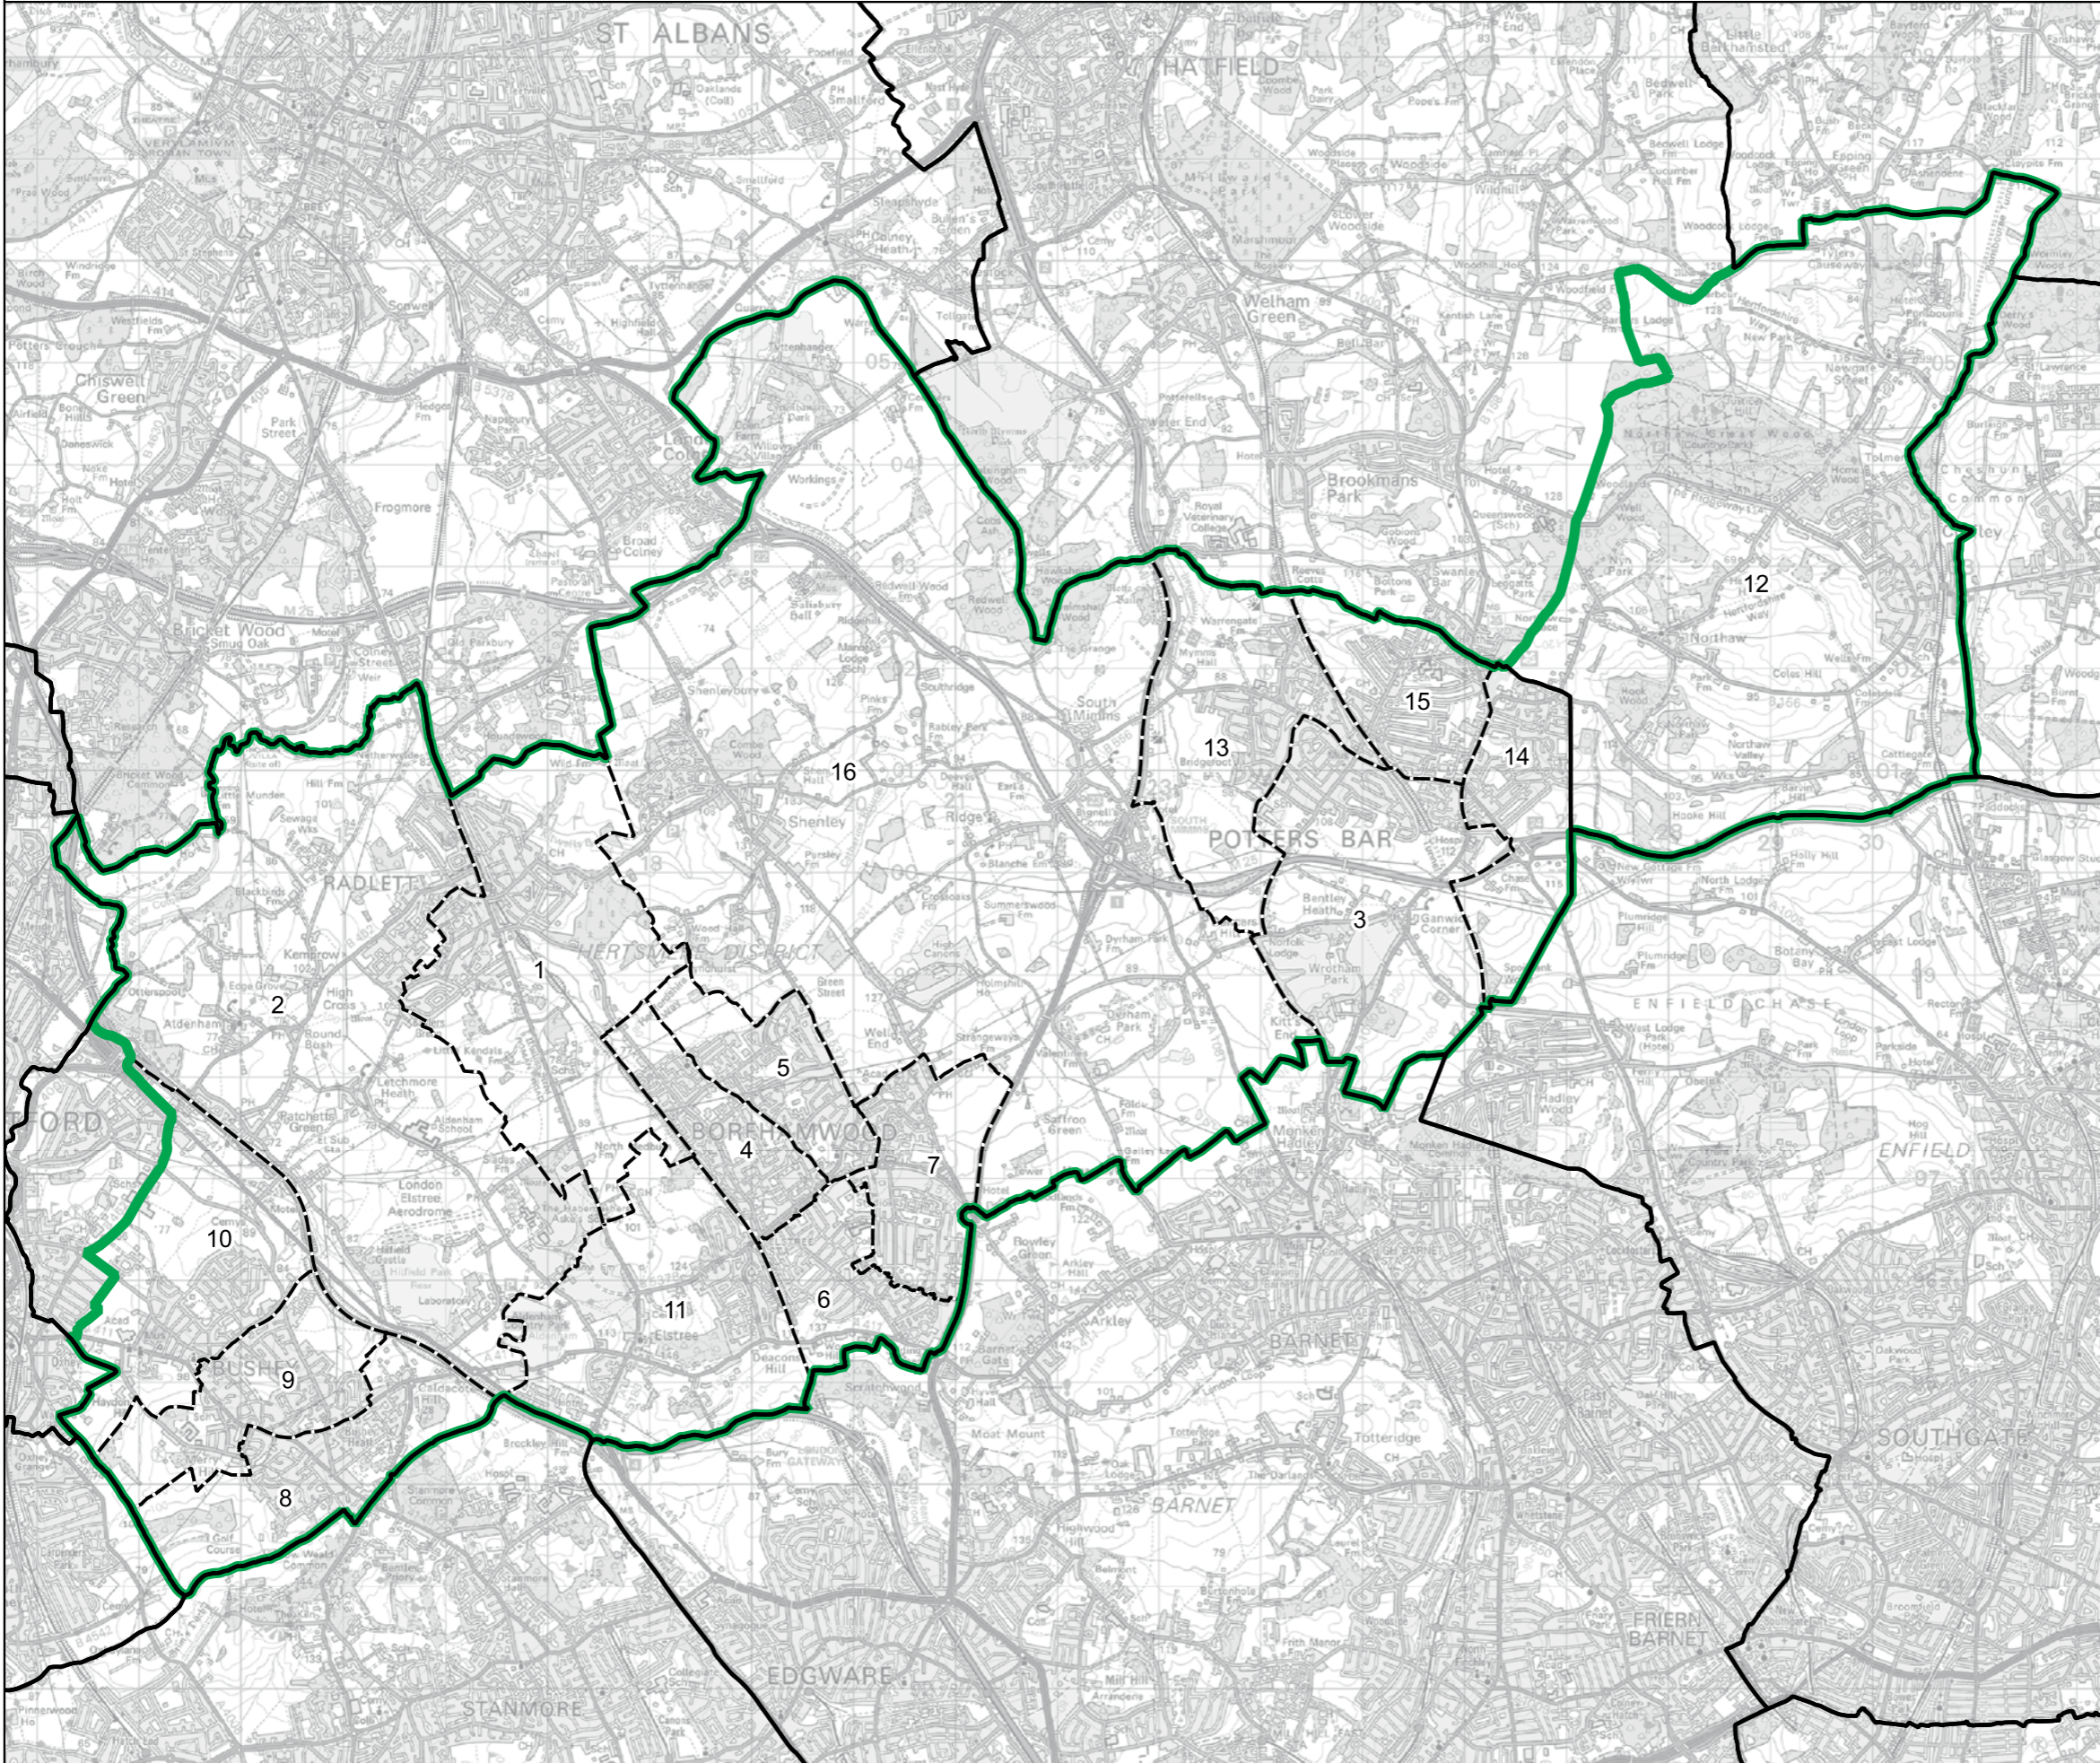

Boundary Commission for England - Final Recommendations for the Eastern Region

Hertsmere County Constituency - Electorate 73,256

1. Wards:
2. 1 Aldenham East
   - 2 Aldenham West
   - 3 Bentley Heath & The Royds
   - 4 Borehamwood
   - 5 Borehamwood Cowley Hill
   - 6 Borehamwood Hillside
   - 7 Borehamwood Kenilworth
   - 8 Bushey Heath
   - 9 Bushey Park
   - 10 Bushey St. James
   - 11 Elstree
   - 12 Northaw & Cuffley
   - 13 Potters Bar Furzefield
   - 14 Potters Bar Oakmere
   - 15 Potters Bar Parkfield
   - 16 Shenley

- Constituency
- Local Authorities
- Wards

0 0.9 1.8 km

© Crown copyright and database rights 2023 OS 100018289. You are permitted to use this data solely to enable you to respond to, or interact with, the organisation that provided you with the data. You are not permitted to copy, sub-licence, distribute or sell any of this data to third parties in any form. Third party rights to enforce the terms of this licence shall be reserved to OS.