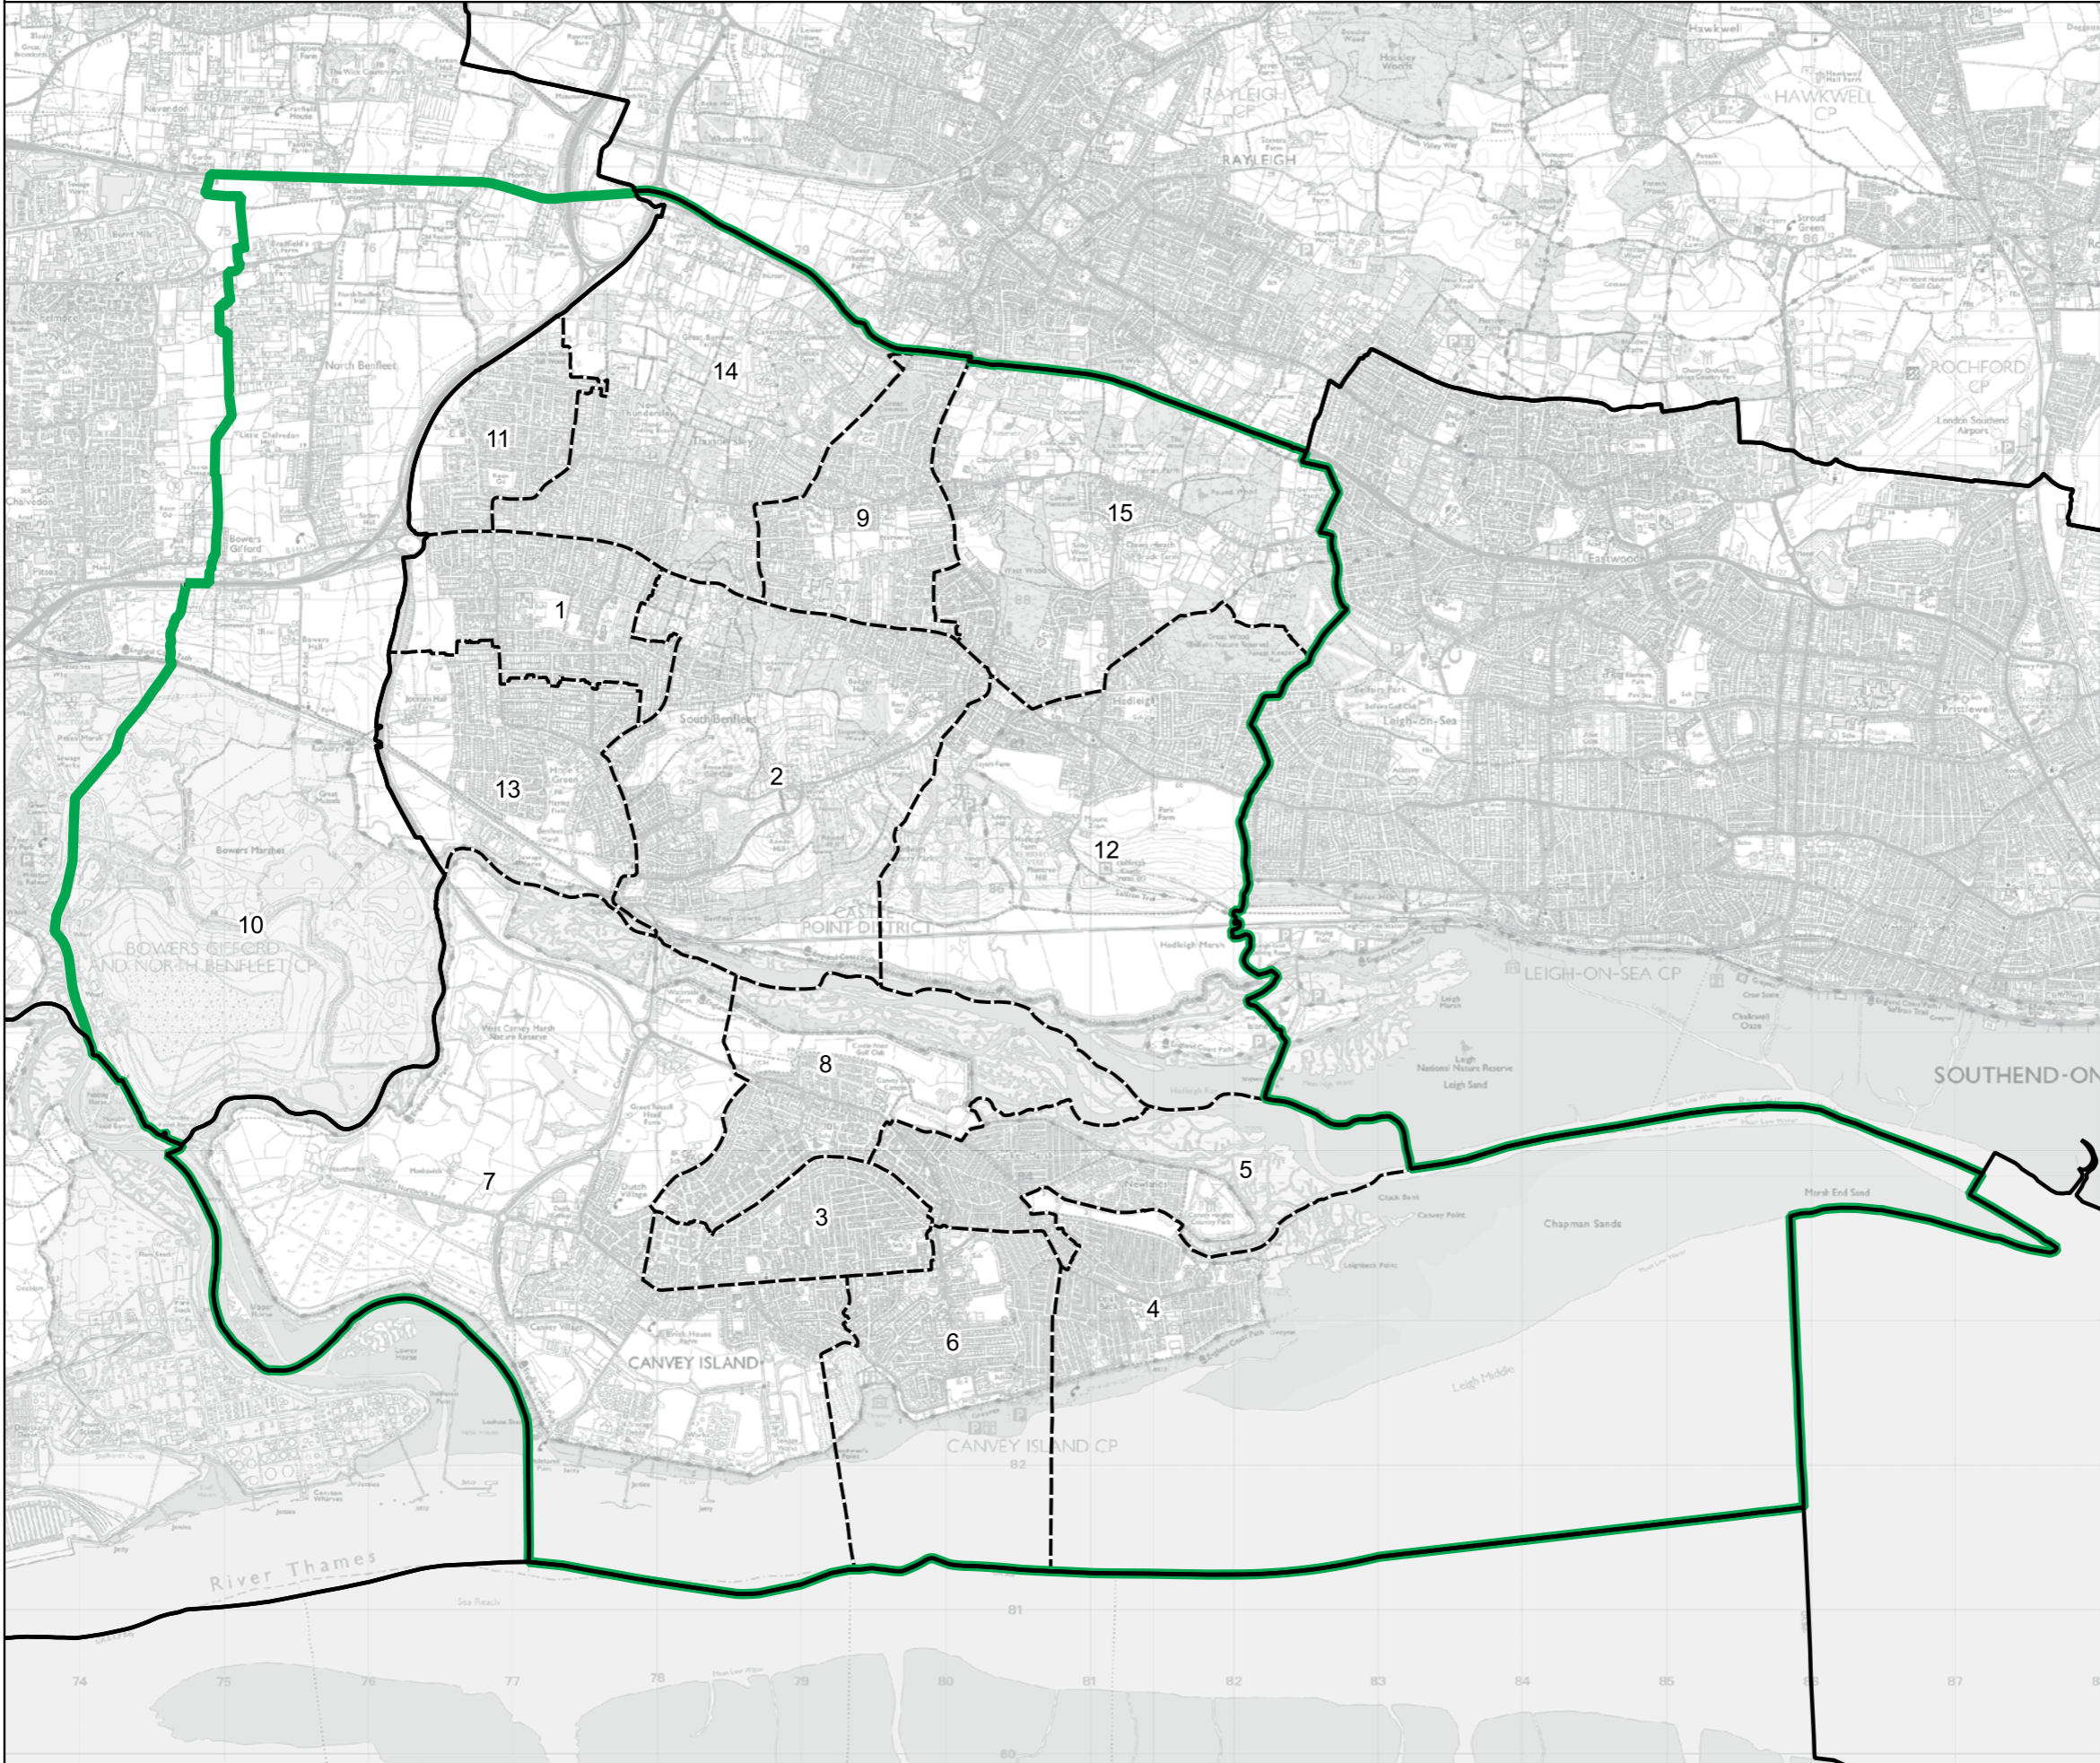

Boundary Commission for England - Final Recommendations for the Eastern Region

Castle Point Borough Constituency - Electorate 70,923

1. Wards:
2. 1 Appleton
   - 2 Boyce
   - 3 Canvey Island Central
   - 4 Canvey Island East
   - 5 Canvey Island North
   - 6 Canvey Island South
   - 7 Canvey Island West
   - 8 Canvey Island Winter Gardens
   - 9 Cedar Hall
   - 10 Pitsea South East (Part)
   - 11 St. George's
   - 12 St. James
   - 13 St. Mary's
   - 14 St. Peter's
   - 15 Victoria

- Constituency
- Local Authorities
- Wards

© Crown copyright and database rights 2023 OS 100018289. You are permitted to use this data solely to enable you to respond to, or interact with, the organisation that provided you with the data. You are not permitted to copy, sub-licence, distribute or sell any of this data to third parties in any form. Third party rights to enforce the terms of this licence shall be reserved to OS.