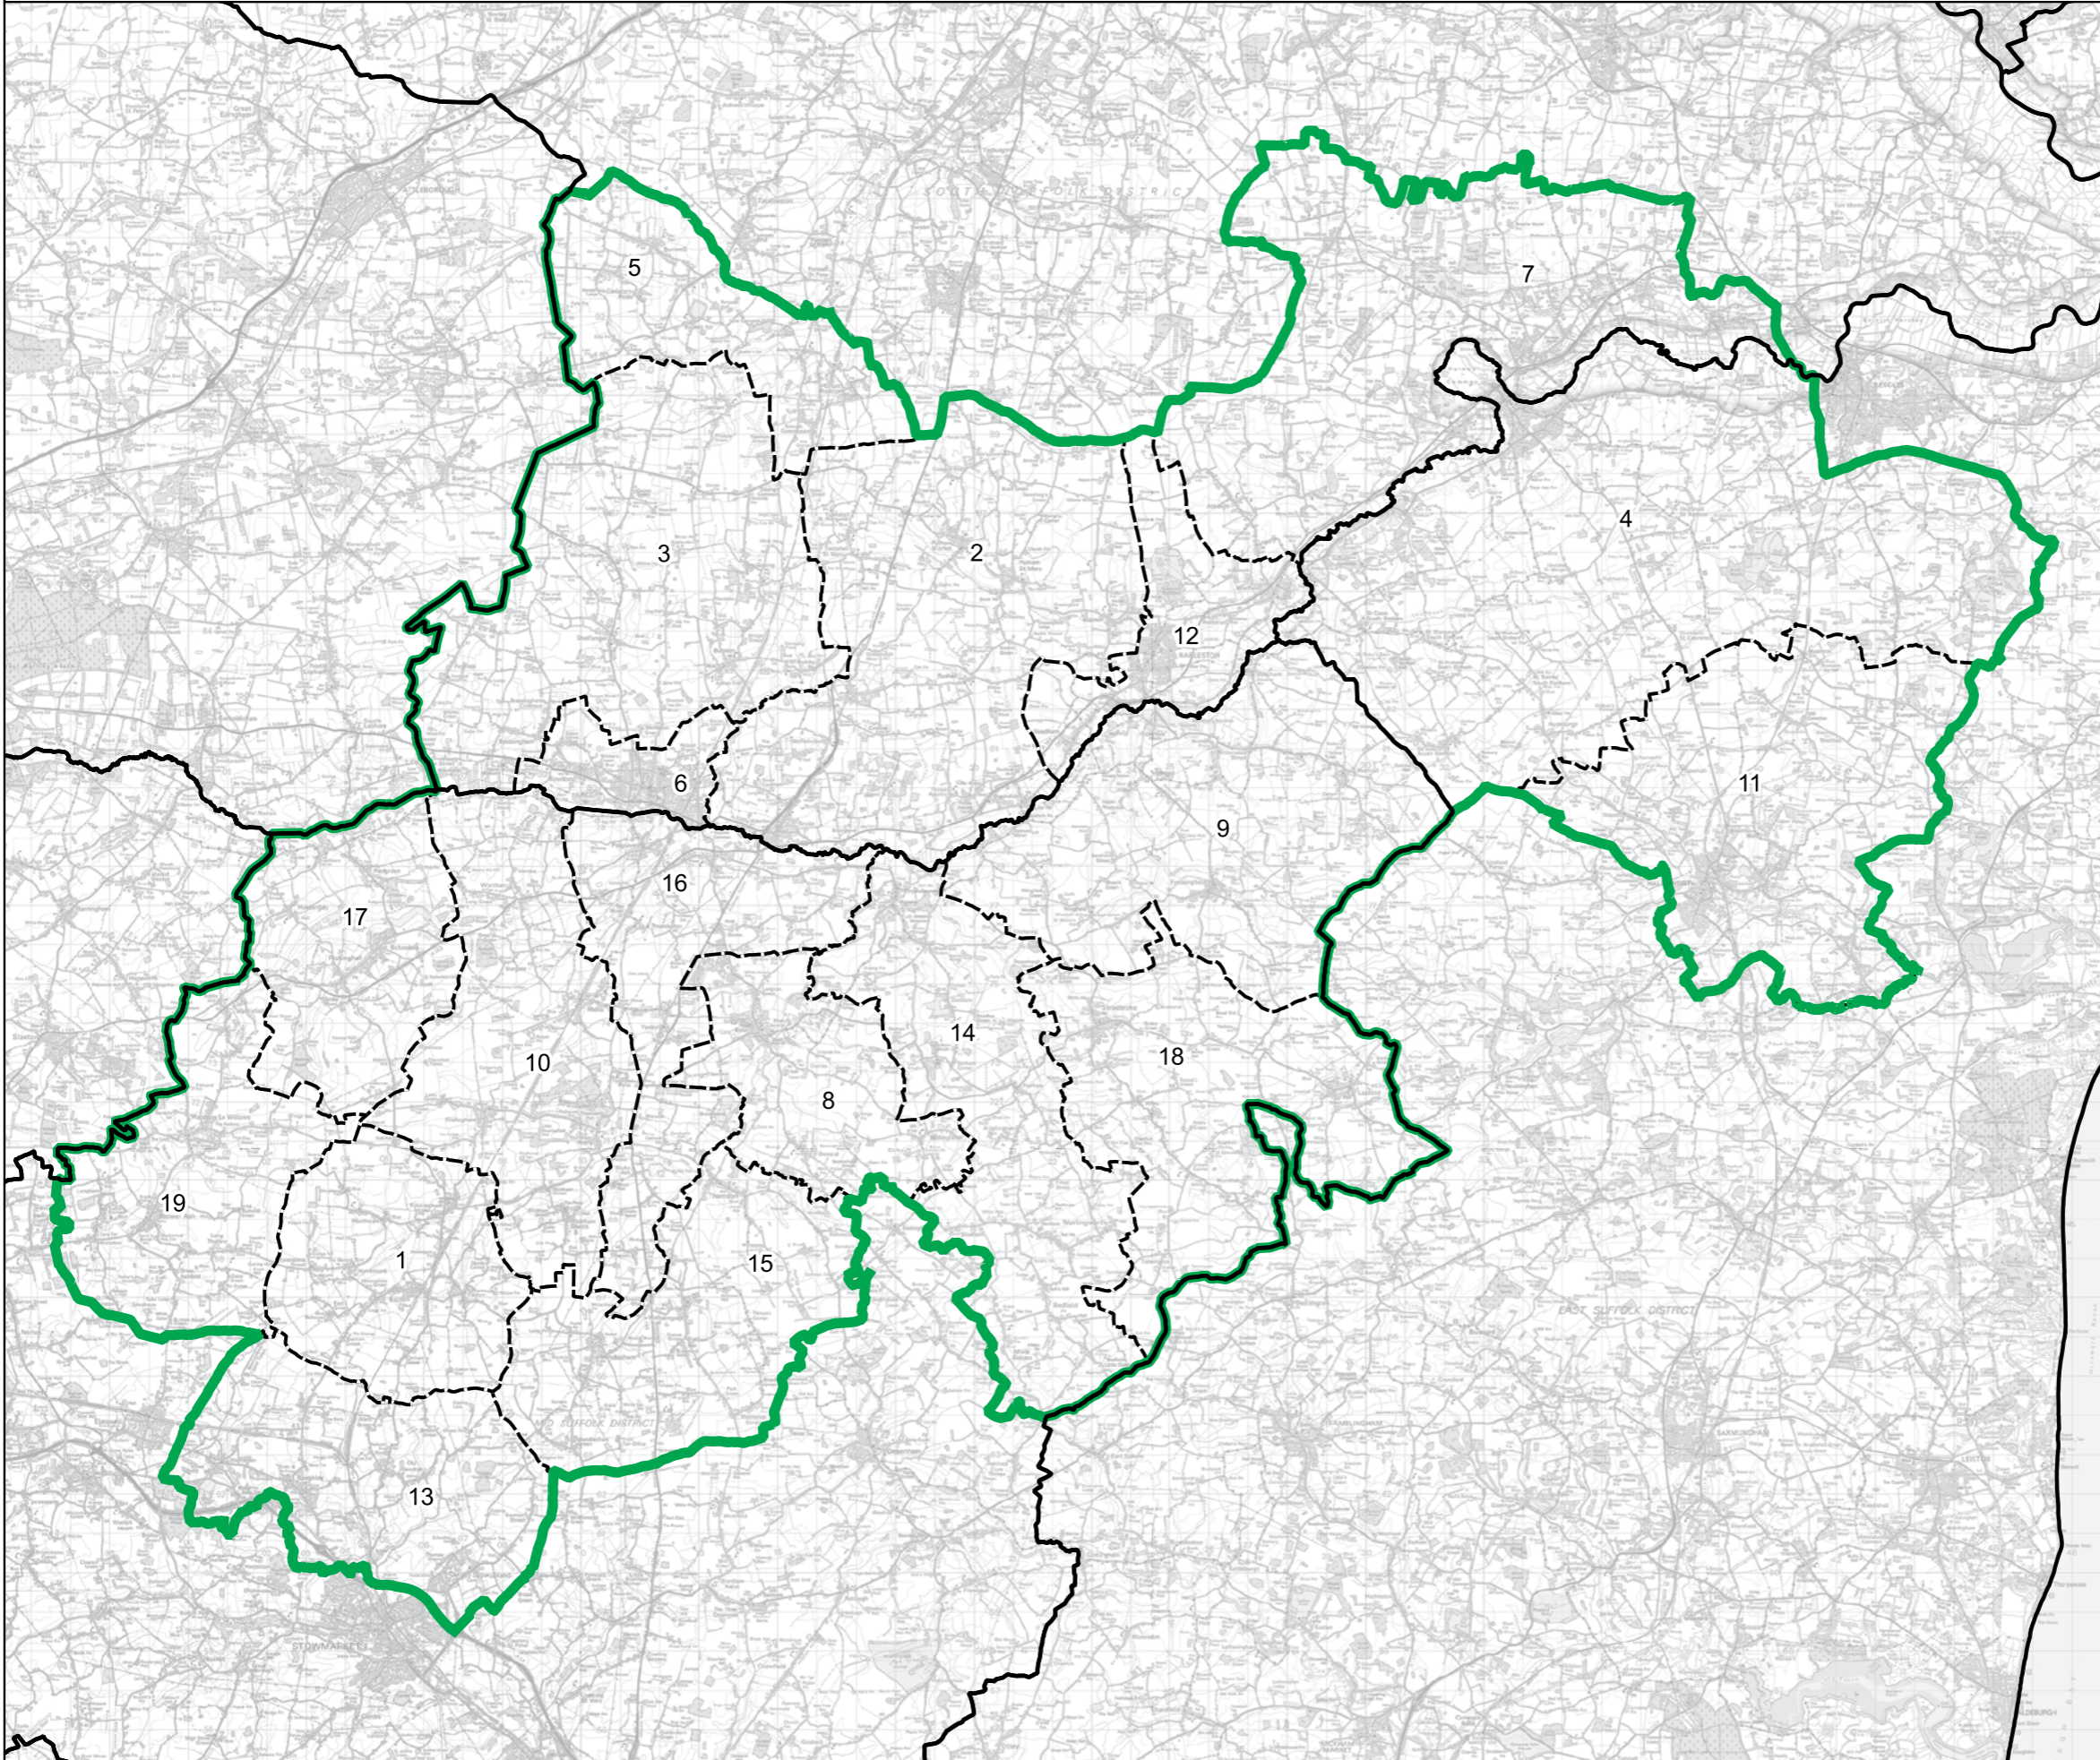

Wards:

- 1 Bacton
- 2 Beck Vale, Dickleburgh & Scole
- 3 Bressingham & Burston
- 4 Bungay & Wainford
- 5 Bunwell
- 6 Diss & Roydon
- 7 Ditchingham & Earsham
- 8 Eye
- 9 Fressingfield
- 10 Gislingham
- 11 Halesworth & Blything
- 12 Harleston
- 13 Haughley, Stowupland & Wetherden
- 14 Hoxne & Worlingworth
- 15 Mendlesham
- 16 Palgrave
- 17 Rickinghall
- 18 Stradbroke & Laxfield
- 19 Walsham-le-Willows

- Constituency
- Local Authorities
- Wards

0 2 4 km

© Crown copyright and database rights 2023 OS 100018289. You are permitted to use this data solely to enable you to respond to, or interact with, the organisation that provided you with the data. You are not permitted to copy, sub-licence, distribute or sell any of this data to third parties in any form. Third party rights to enforce the terms of this licence shall be reserved to OS.