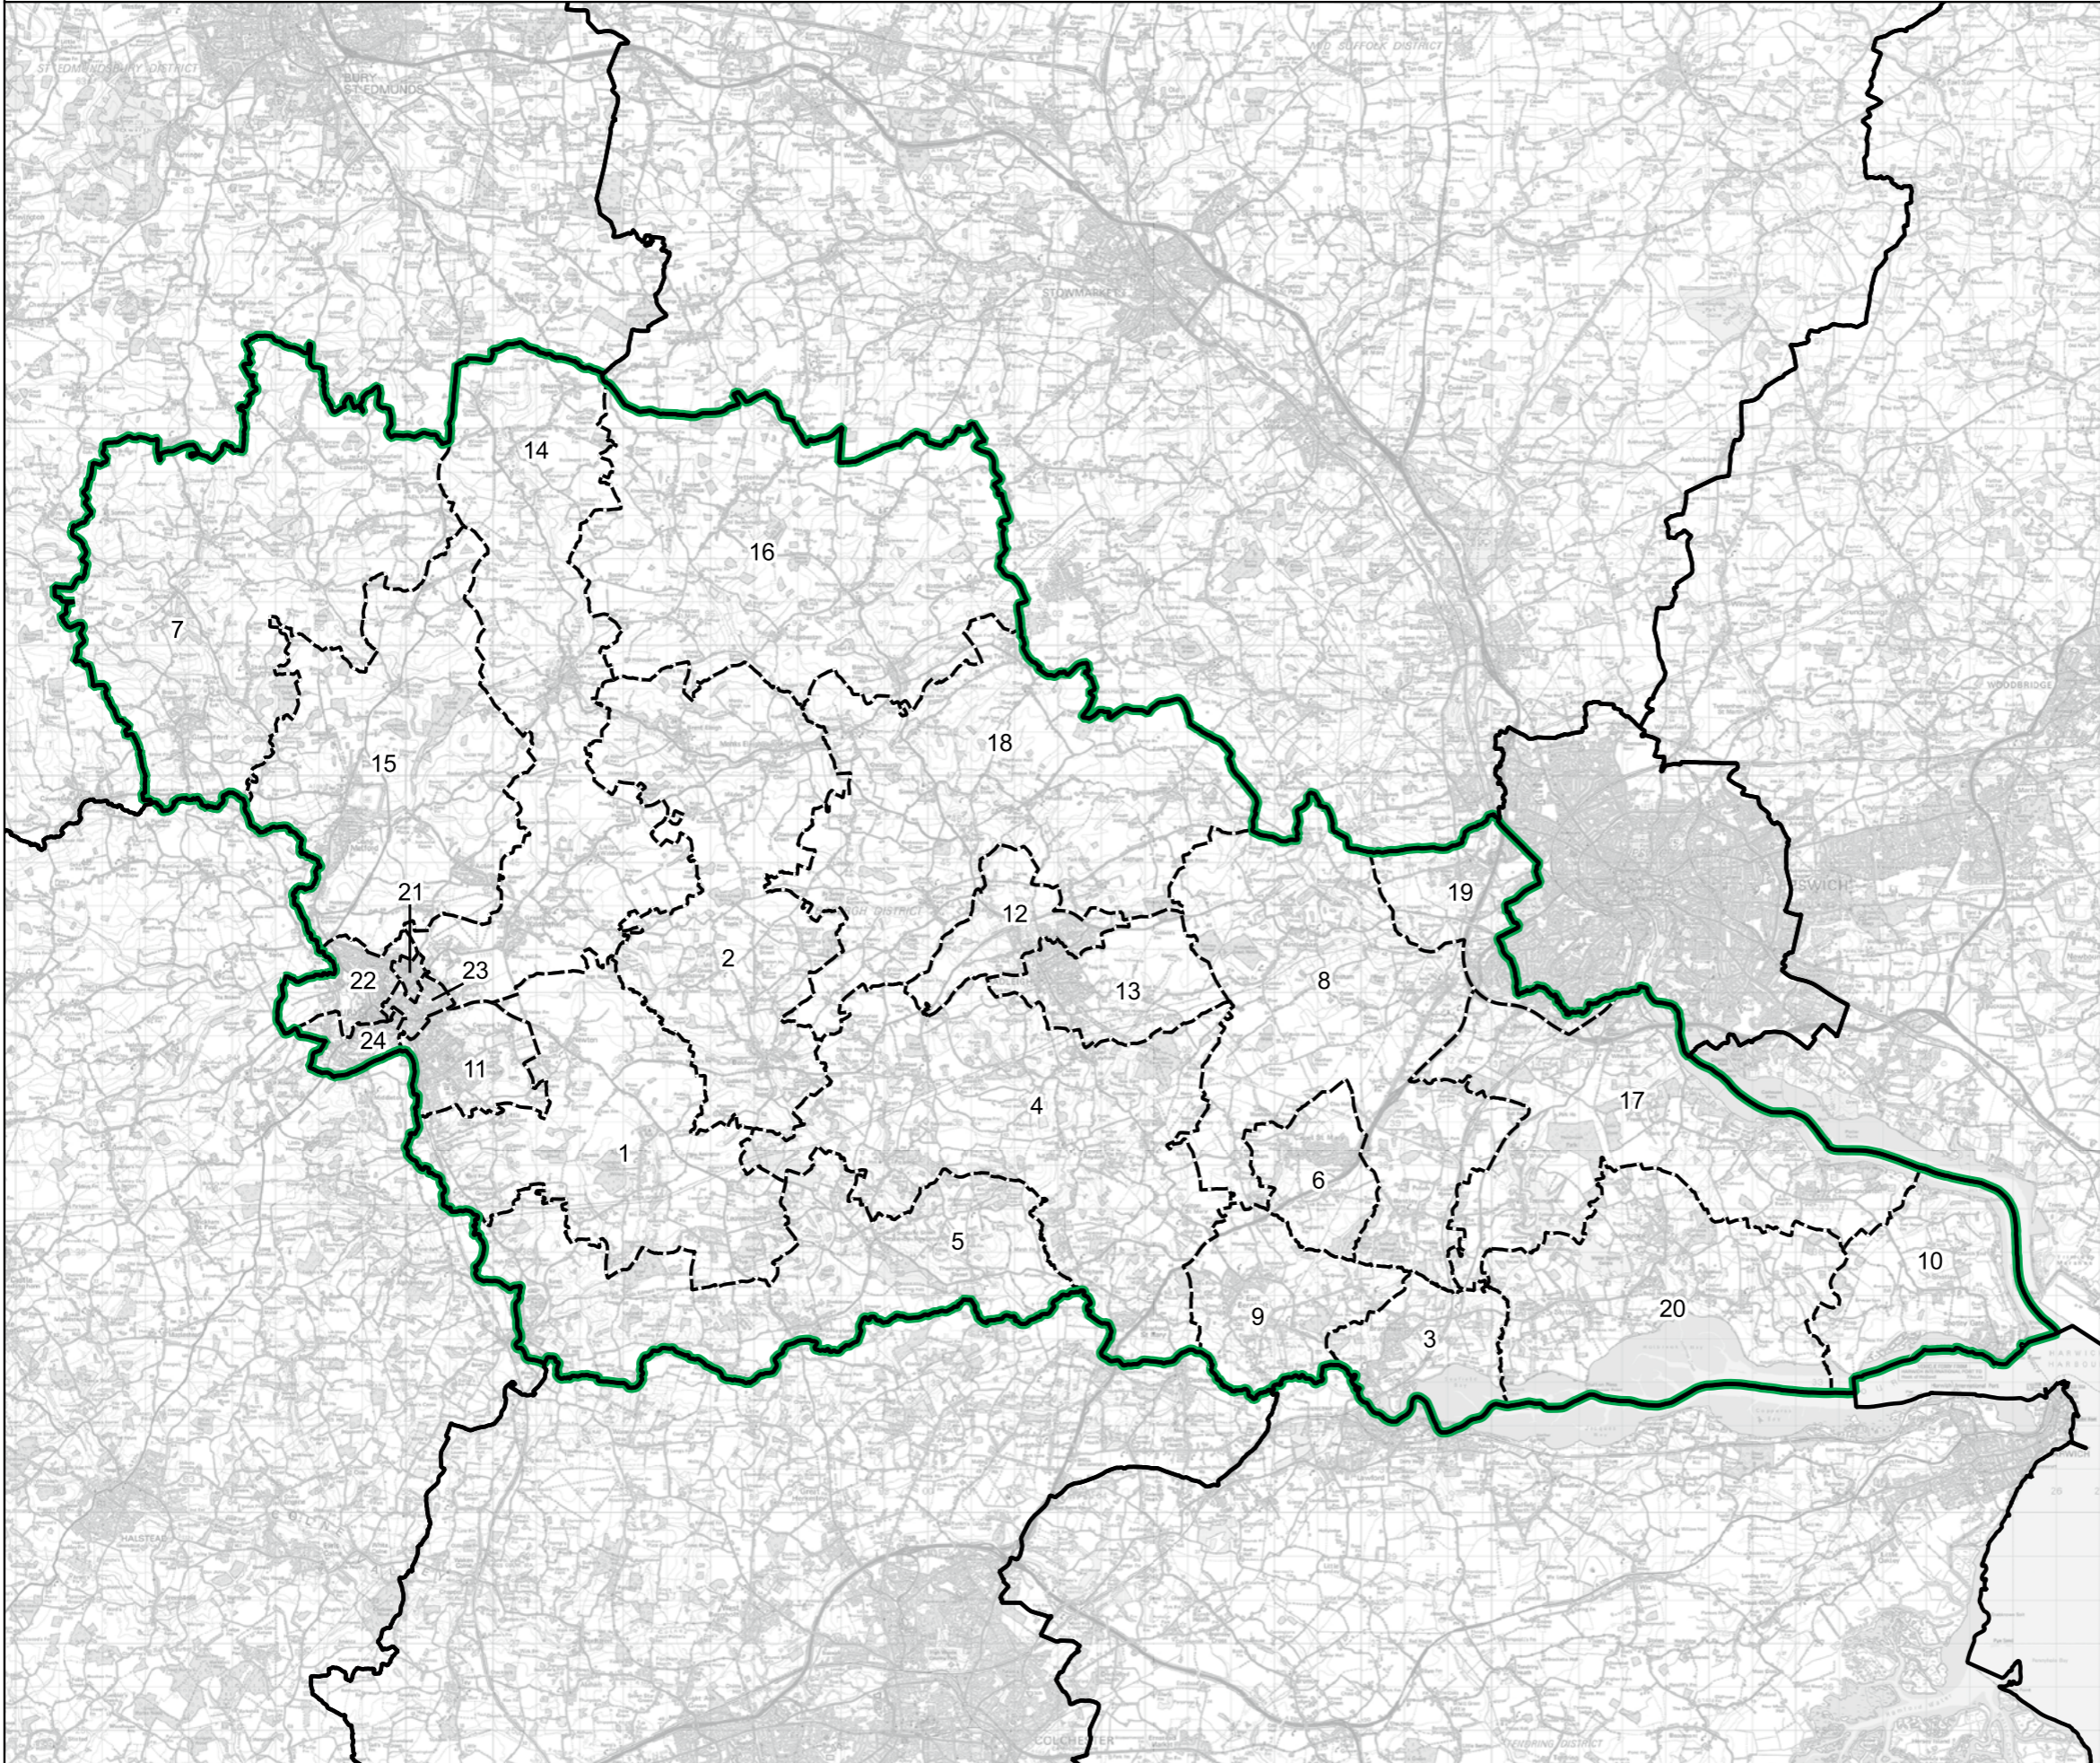

1. Wards:
1. 1 Assington
  2. 2 Box Vale
  3. 3 Brantham
  4. 4 Brett Vale
  5. 5 Bures St. Mary & Nayland
  6. 6 Capel St. Mary
  7. 7 Chadacre
  8. 8 Copdock & Washbrook
  9. 9 East Bergholt
  10. 10 Ganges
  11. 11 Great Cornard
  12. 12 Hadleigh North
  13. 13 Hadleigh South
  14. 14 Lavenham
  15. 15 Long Melford
  16. 16 North West Cosford
  17. 17 Orwell
  18. 18 South East Cosford
  19. 19 Sprouton & Pinewood
  20. 20 Stour
  21. 21 Sudbury North East
  22. 22 Sudbury North West
  23. 23 Sudbury South East
  24. 24 Sudbury South West

- Constituency
- Local Authorities
- Wards

0 2 4 km

© Crown copyright and database rights 2023 OS 100018289. You are permitted to use this data solely to enable you to respond to, or interact with, the organisation that provided you with the data. You are not permitted to copy, sub-licence, distribute or sell any of this data to third parties in any form. Third party rights to enforce the terms of this licence shall be reserved to OS.