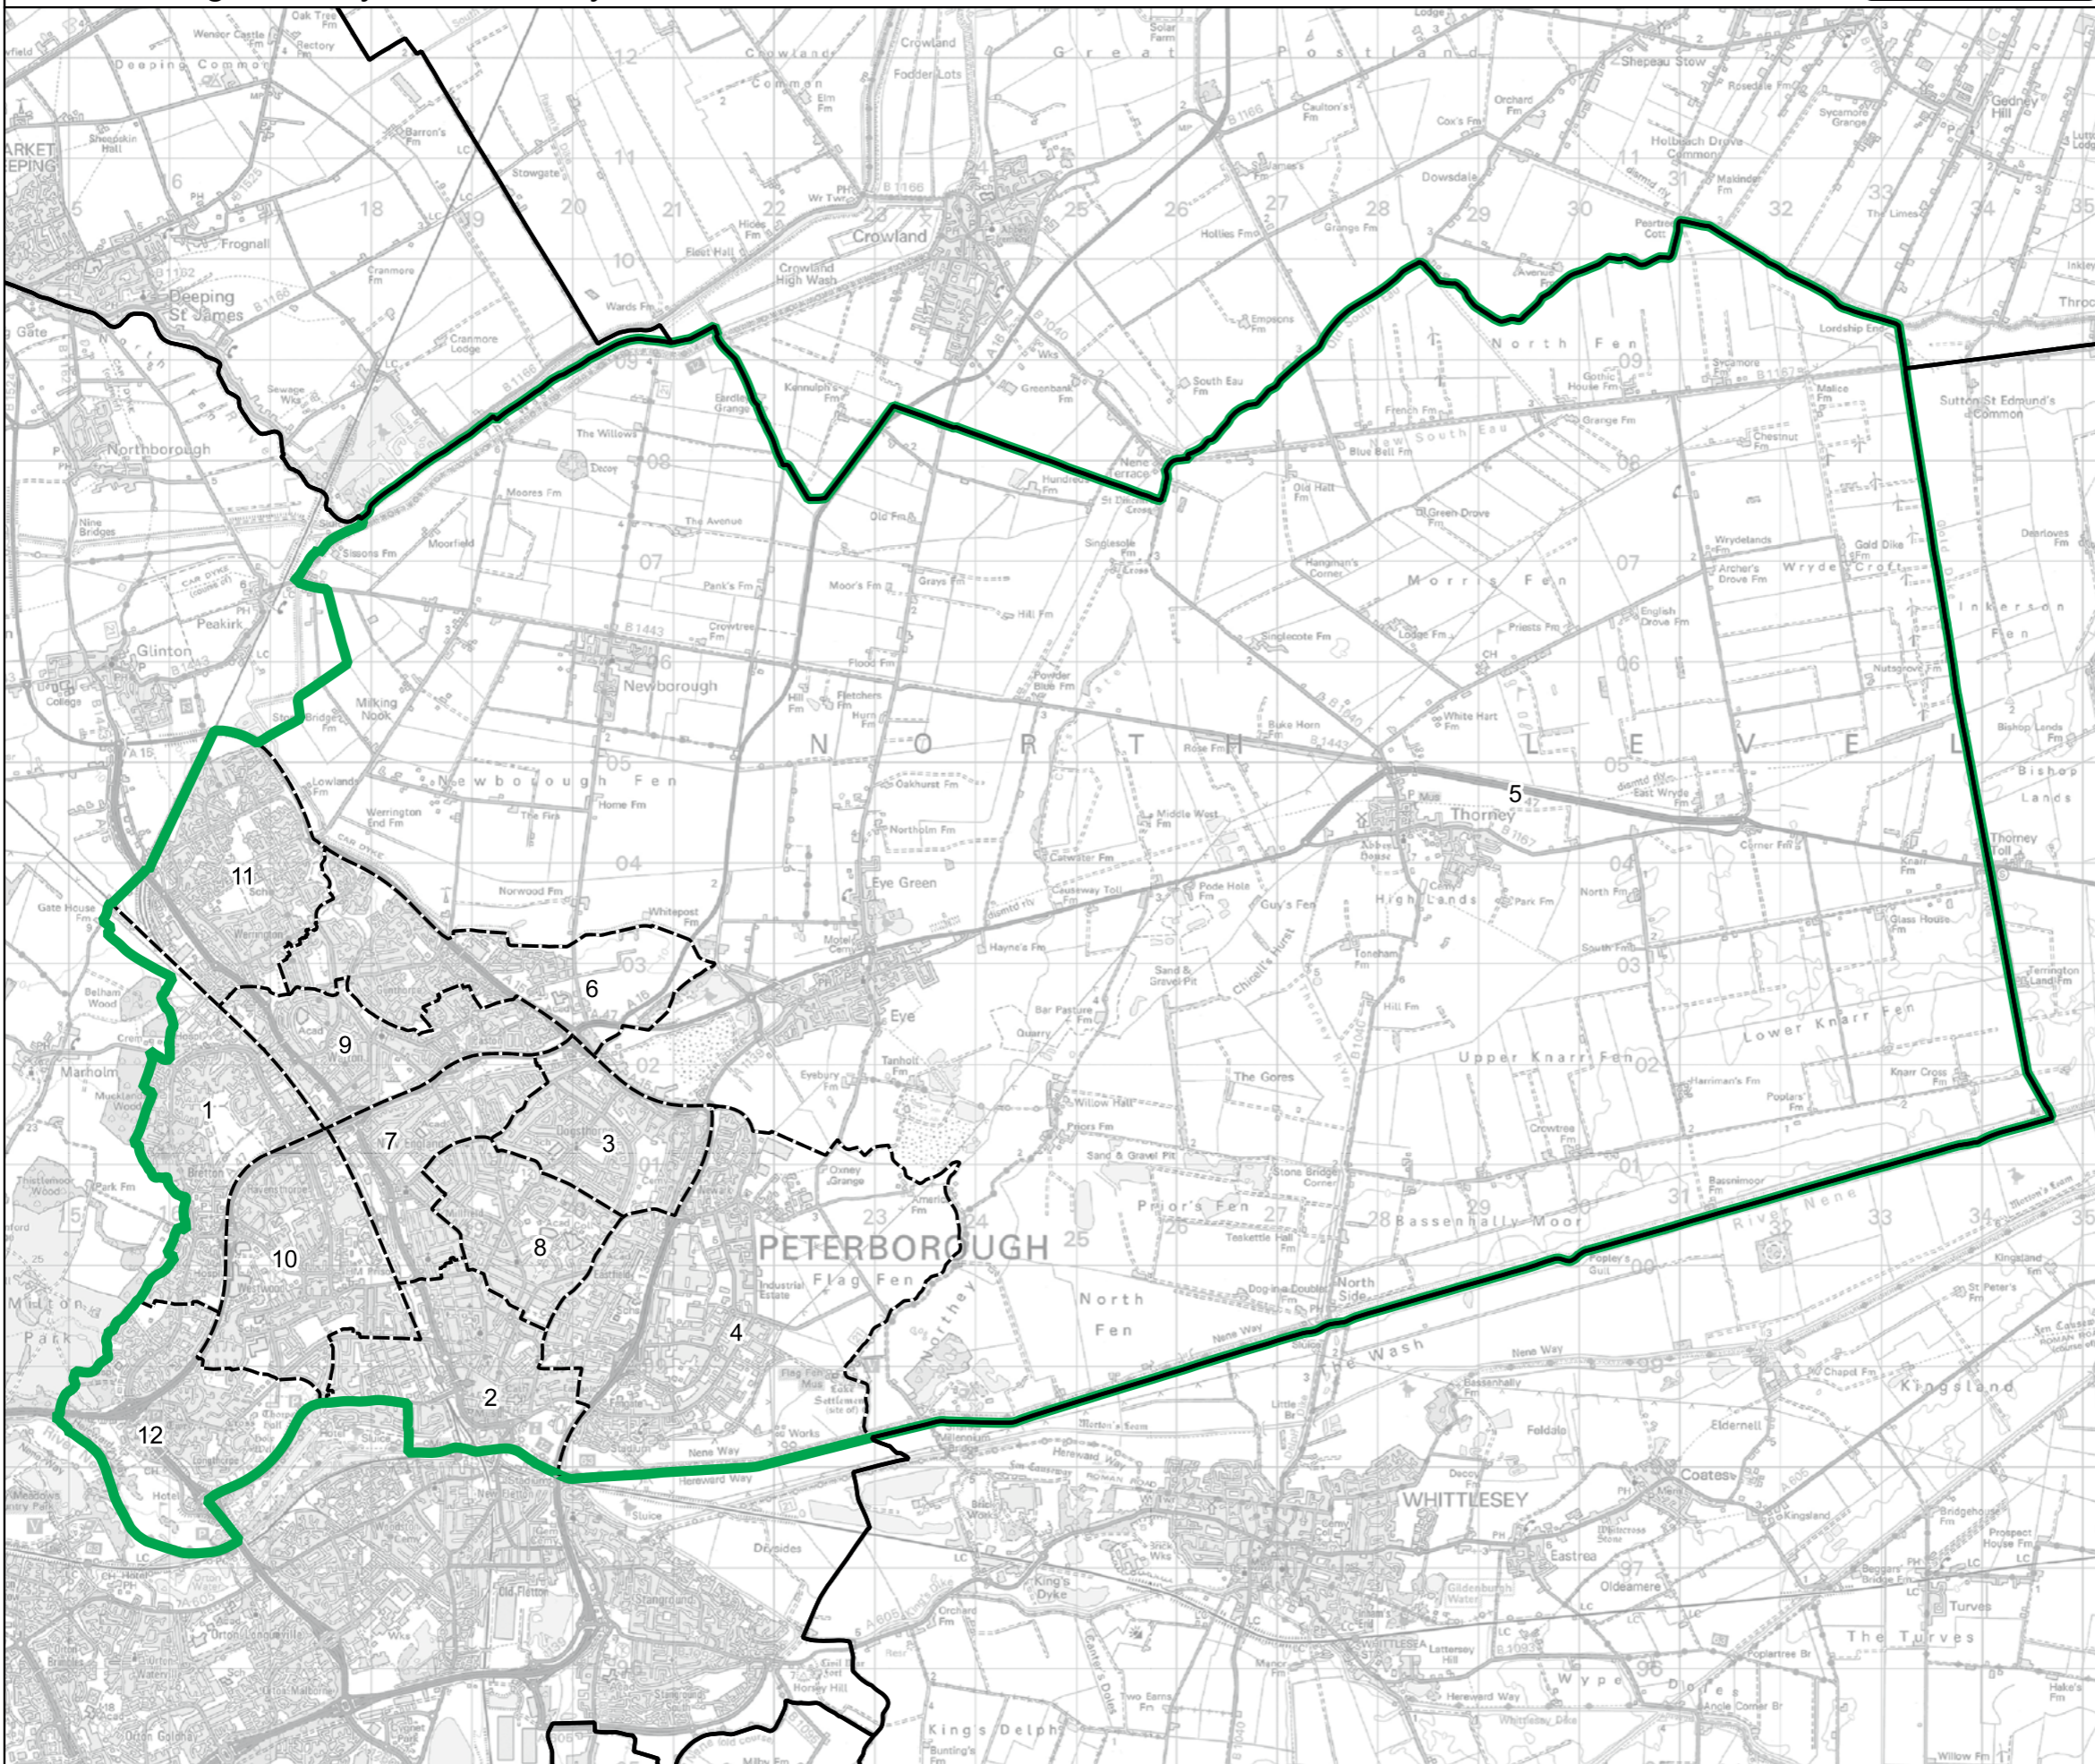

Norwich South Borough Constituency

Boundary Commission for England - Final Recommendations for the Eastern Region

Peterborough County Constituency - Electorate 72,273

Wards:

- 1 Bretton
- 2 Central
- 3 Dogsthorpe
- 4 East
- 5 Eye, Thorney & Newborough
- 6 Gunthorpe
- 7 North
- 8 Park
- 9 Paston & Walton
- 10 Ravensthorpe
- 11 Werrington
- 12 West