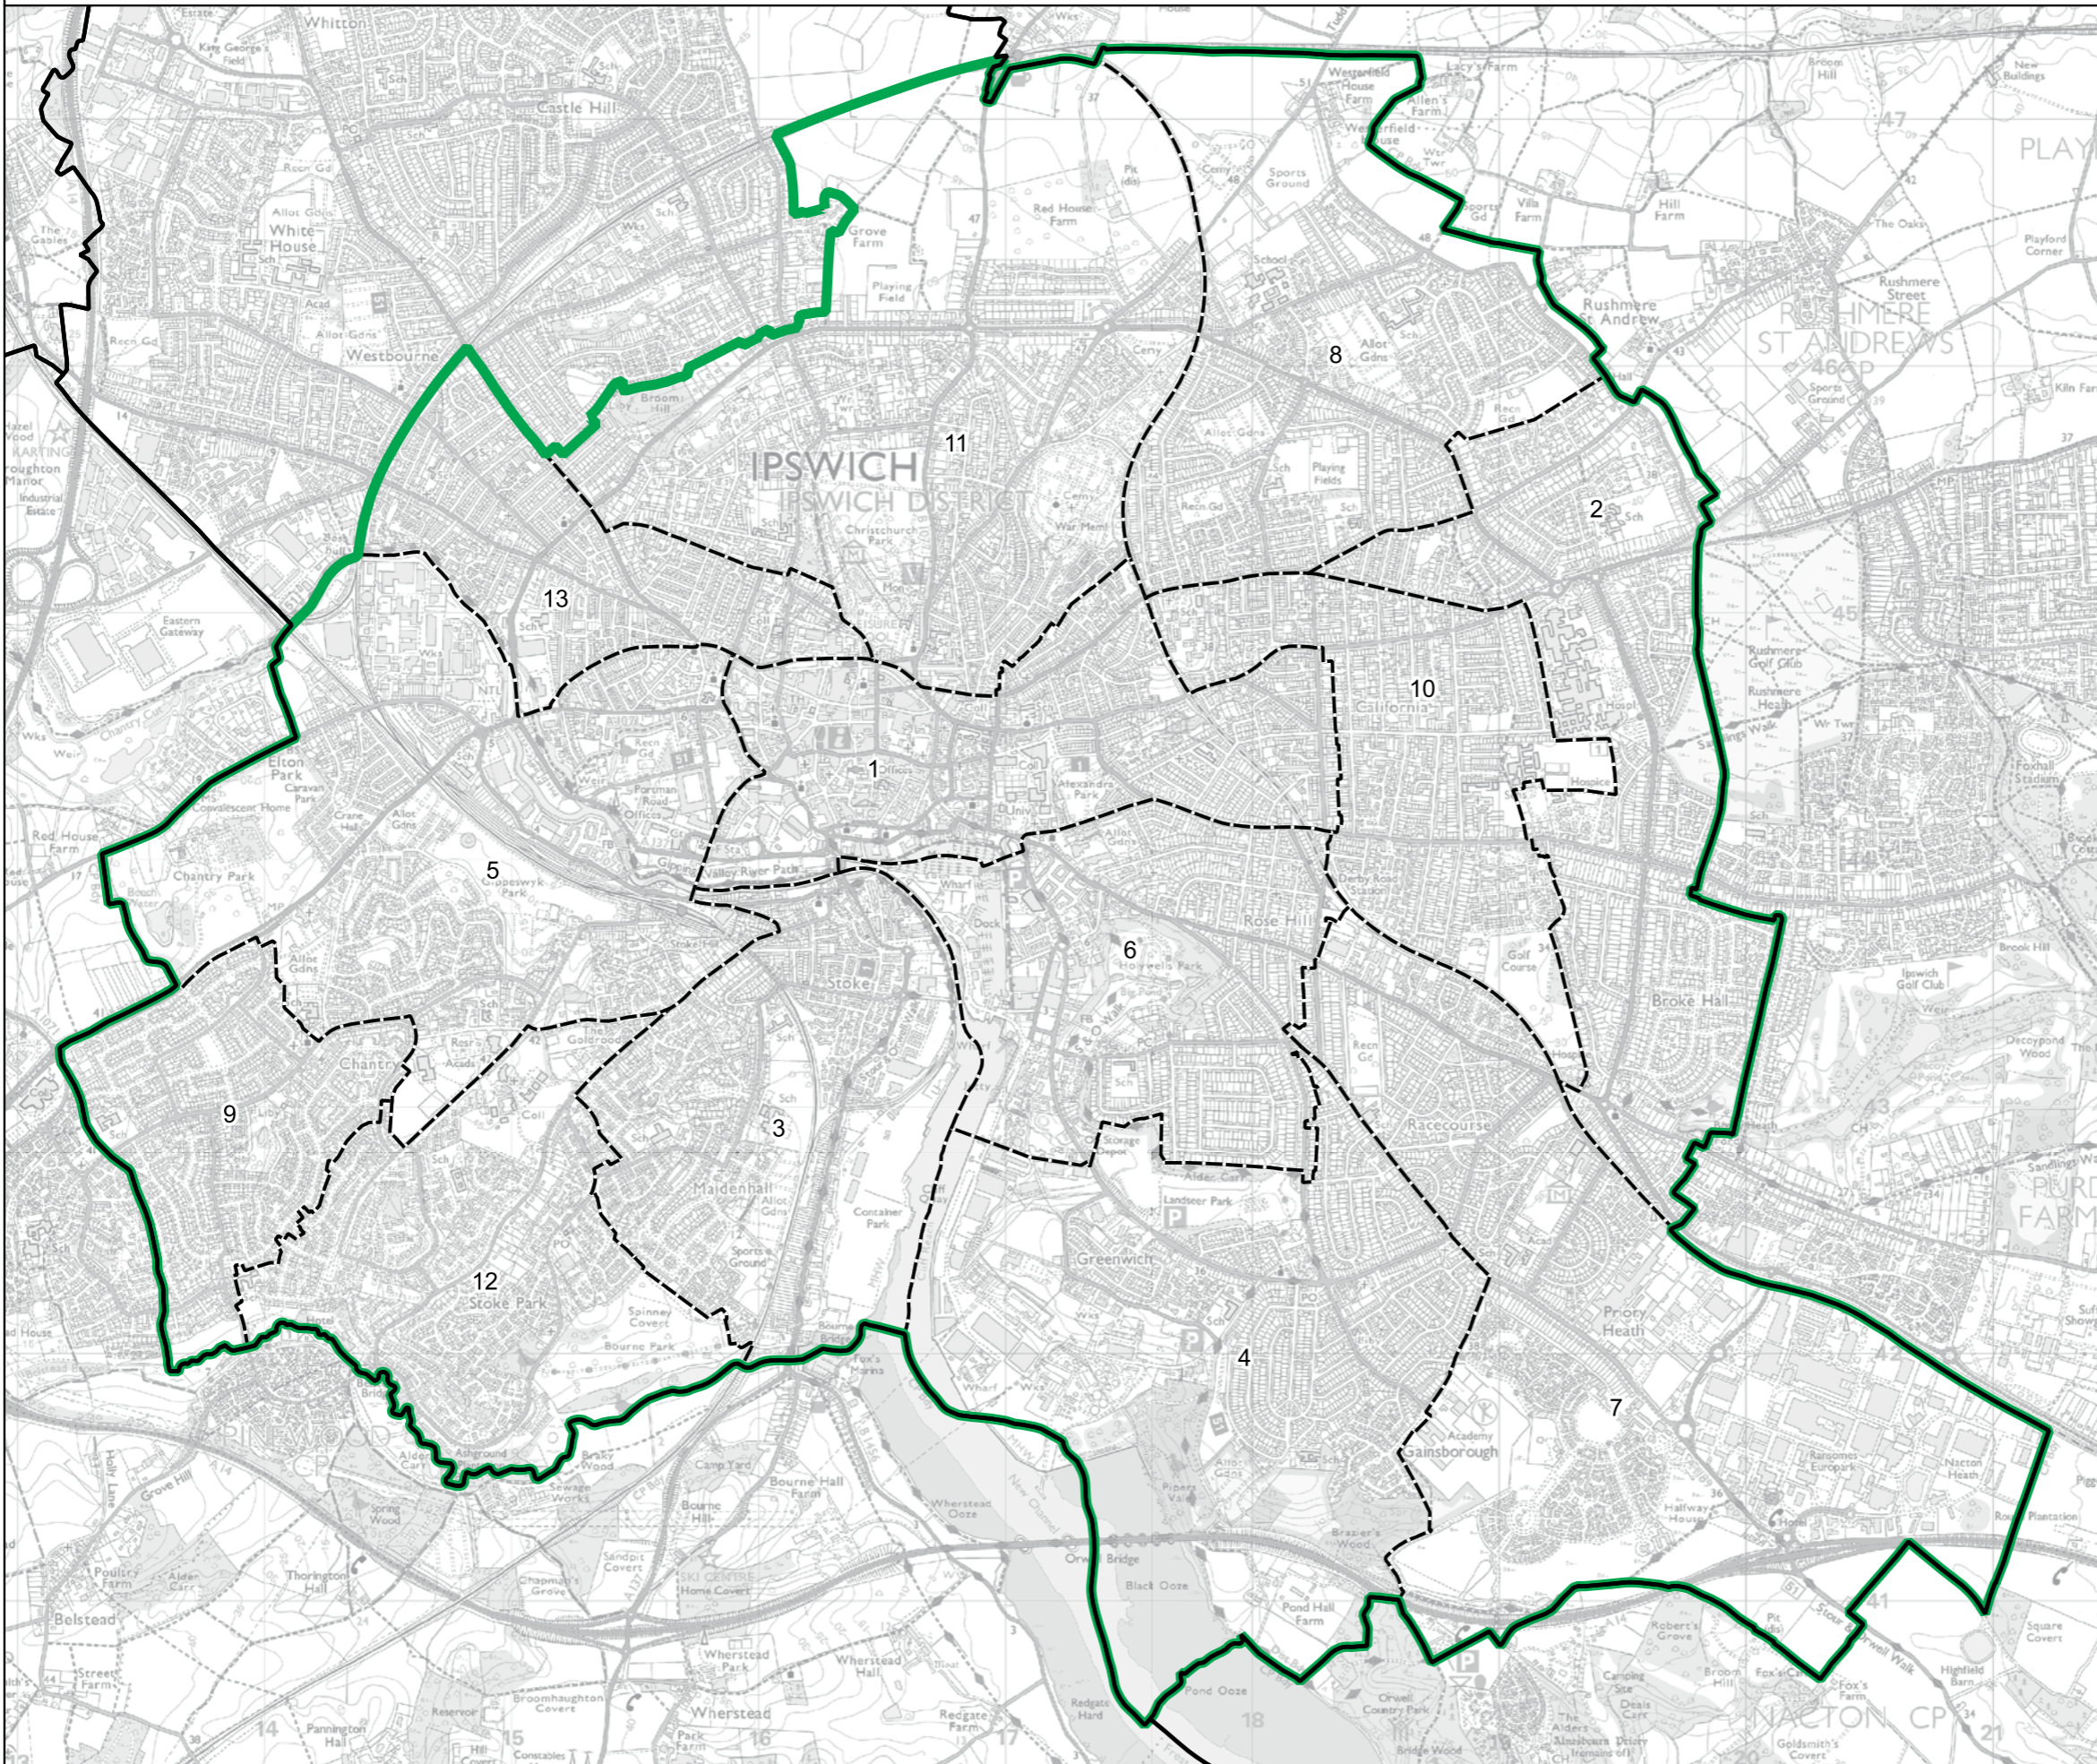

Wards:

- 1 Alexandra
- 2 Bixley
- 3 Bridge
- 4 Gainsborough
- 5 Gipping
- 6 Holywells
- 7 Priory Heath
- 8 Rushmere
- 9 Sprites
- 10 St. John's
- 11 St. Margaret's
- 12 Stoke Park
- 13 Westgate

- Constituency
- Local Authorities
- Wards

© Crown copyright and database rights 2023 OS 100018289. You are permitted to use this data solely to enable you to respond to, or interact with, the organisation that provided you with the data. You are not permitted to copy, sub-licence, distribute or sell any of this data to third parties in any form. Third party rights to enforce the terms of this licence shall be reserved to OS.

Ipswich Borough Constituency