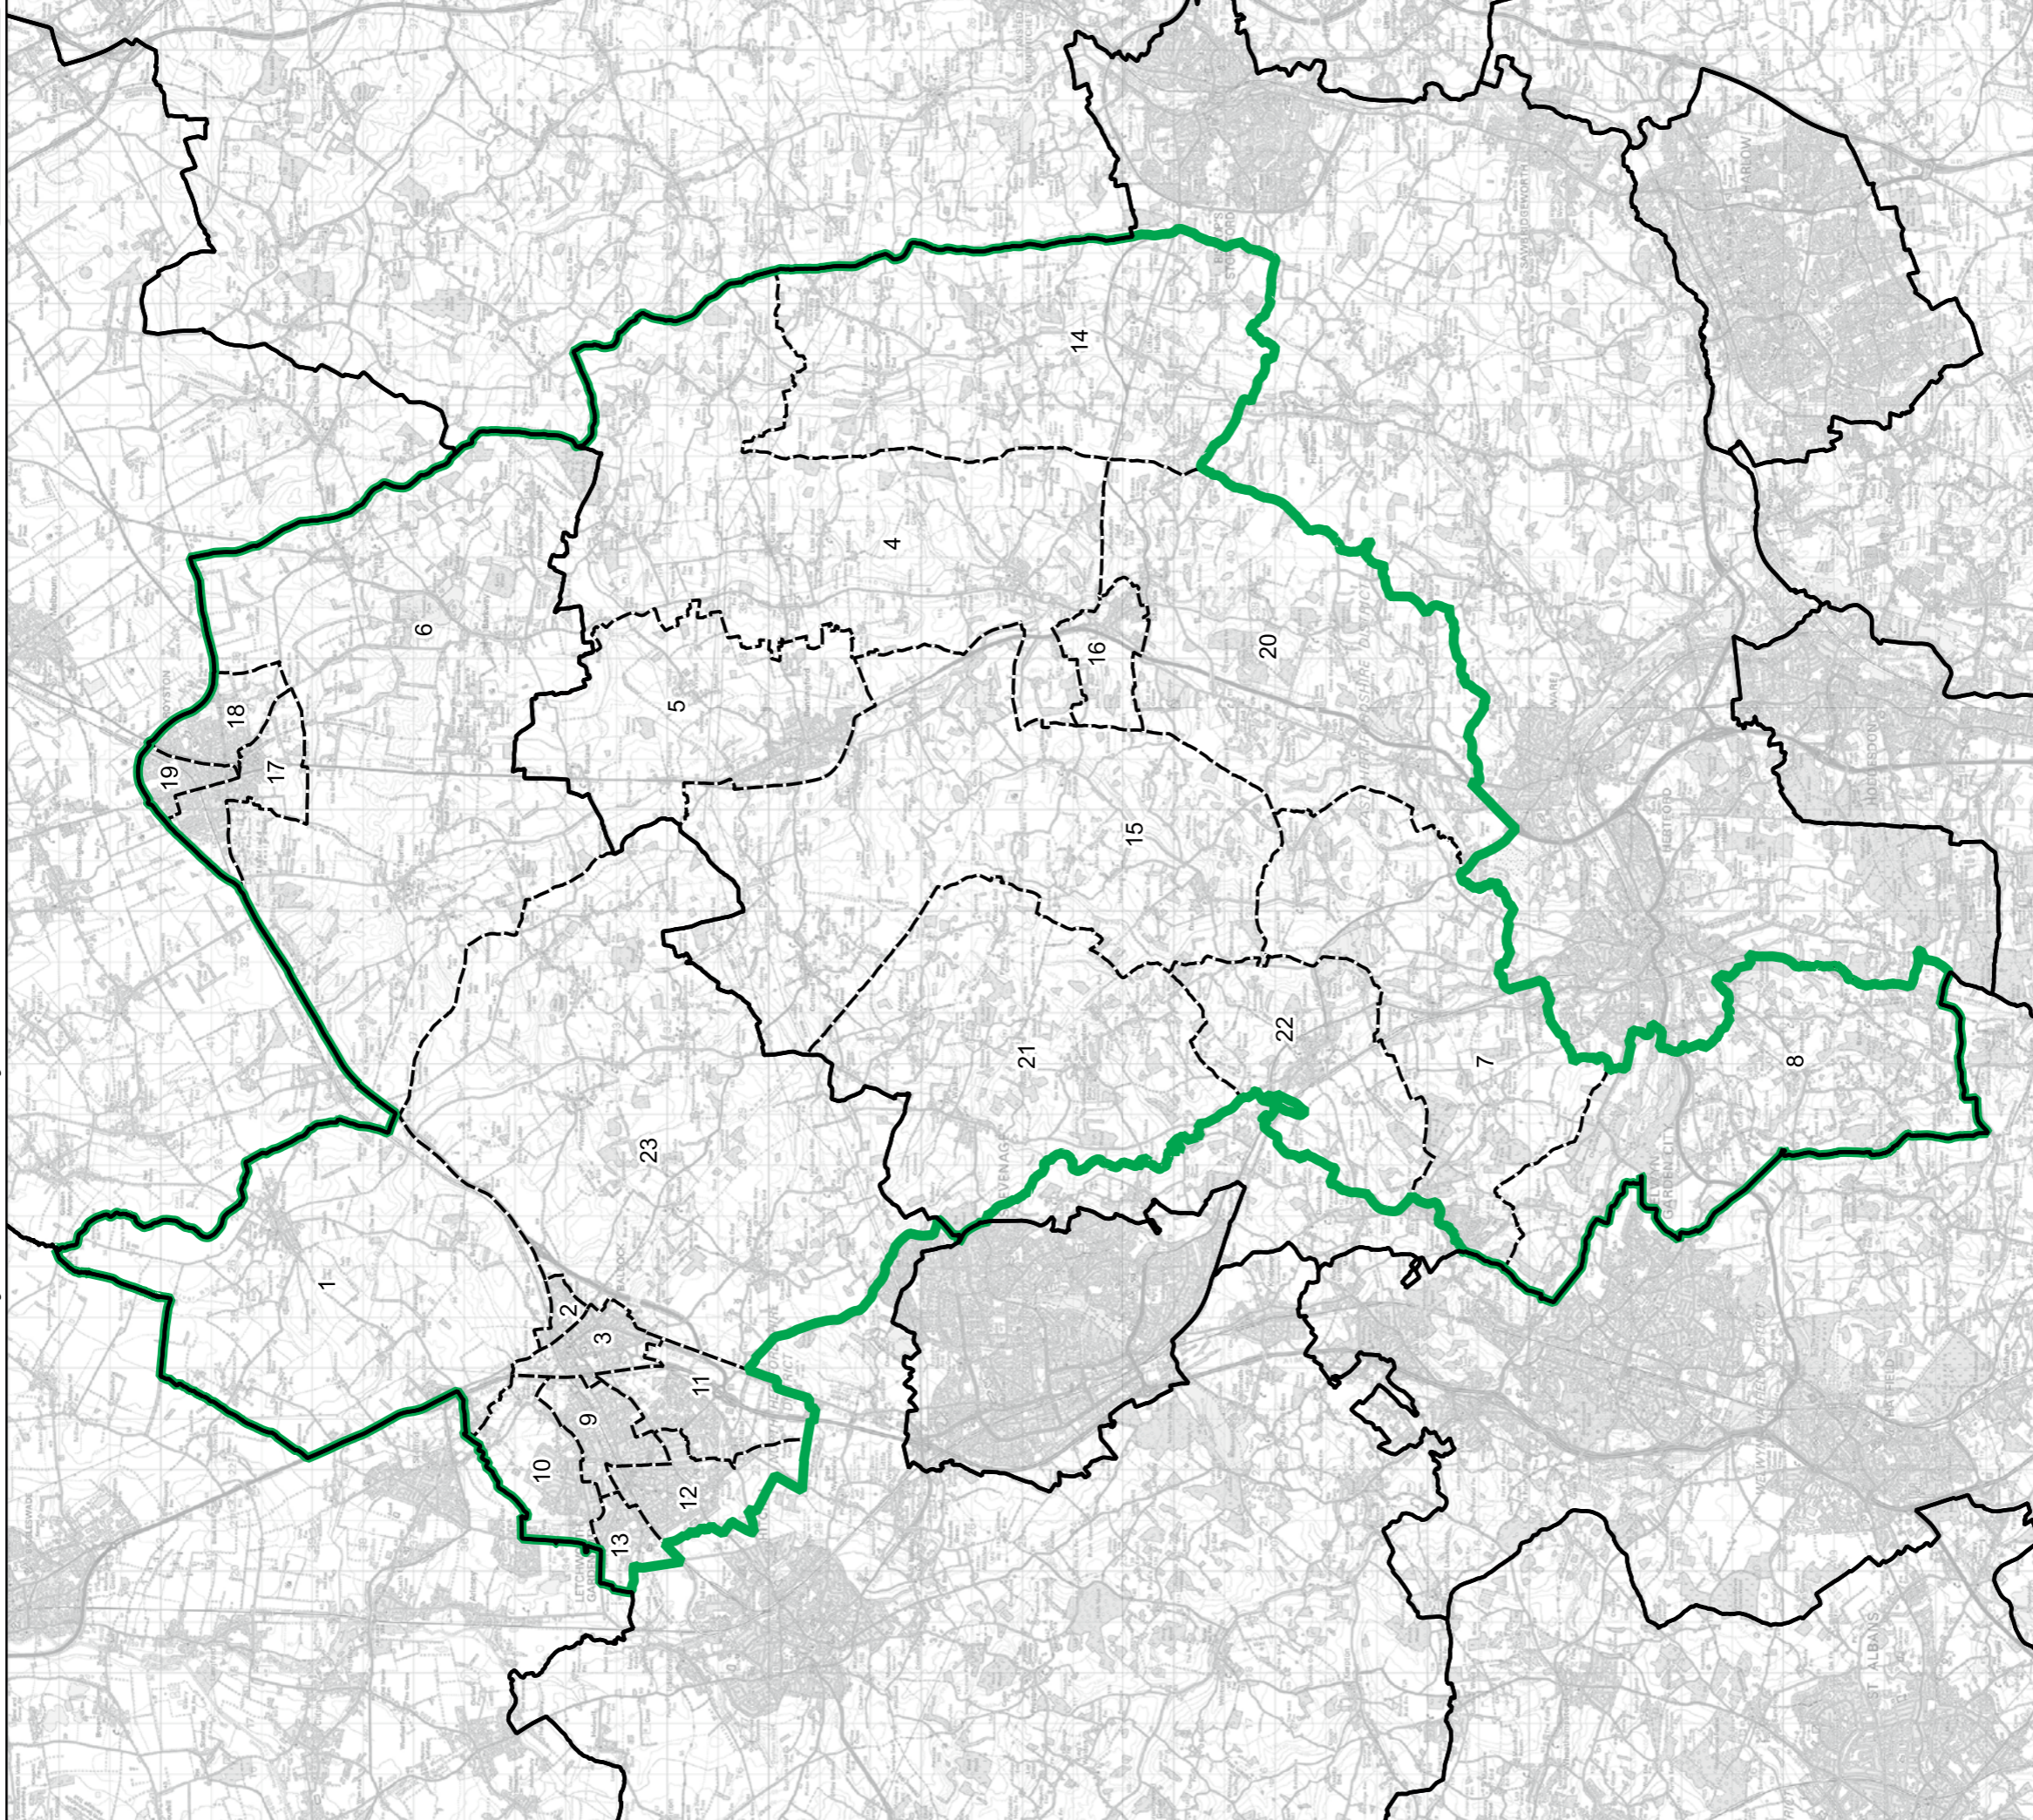

Boundary Commission for England - Final Recommendations for the Eastern Region
North East Hertfordshire County Constituency - Electorate 76,849

Wards:

1 Arbury	9 Letchworth East	17 Royston Heath
2 Baldock East	10 Letchworth Grange	18 Royston Meridian
3 Baldock Town	11 Letchworth South East	19 Royston Palace
4 Braughing	12 Letchworth South West	20 Thundridge & Standon
5 Buntingford	13 Letchworth Wilbury	21 Walkern
6 Ermine	14 Little Hadham	22 Watton-at-Stone
7 Hertford Rural North	15 Mundens and Cottered	23 Weston and Sandon
8 Hertford Rural South	16 Puckeridge	

Legend:

- Constituency
- Local Authorities
- Wards

Scale: 0 1 2 km

North Arrow

© Crown copyright and database rights 2023 OS 100018289. You are permitted to use this data solely to enable you to respond to, or interact with, the organisation that provided you with the data. You are not permitted to copy, sub-licence, distribute or sell any of this data to third parties in any form. Third party rights to enforce the terms of this licence shall be reserved to OS.

North East Hertfordshire County Constituency