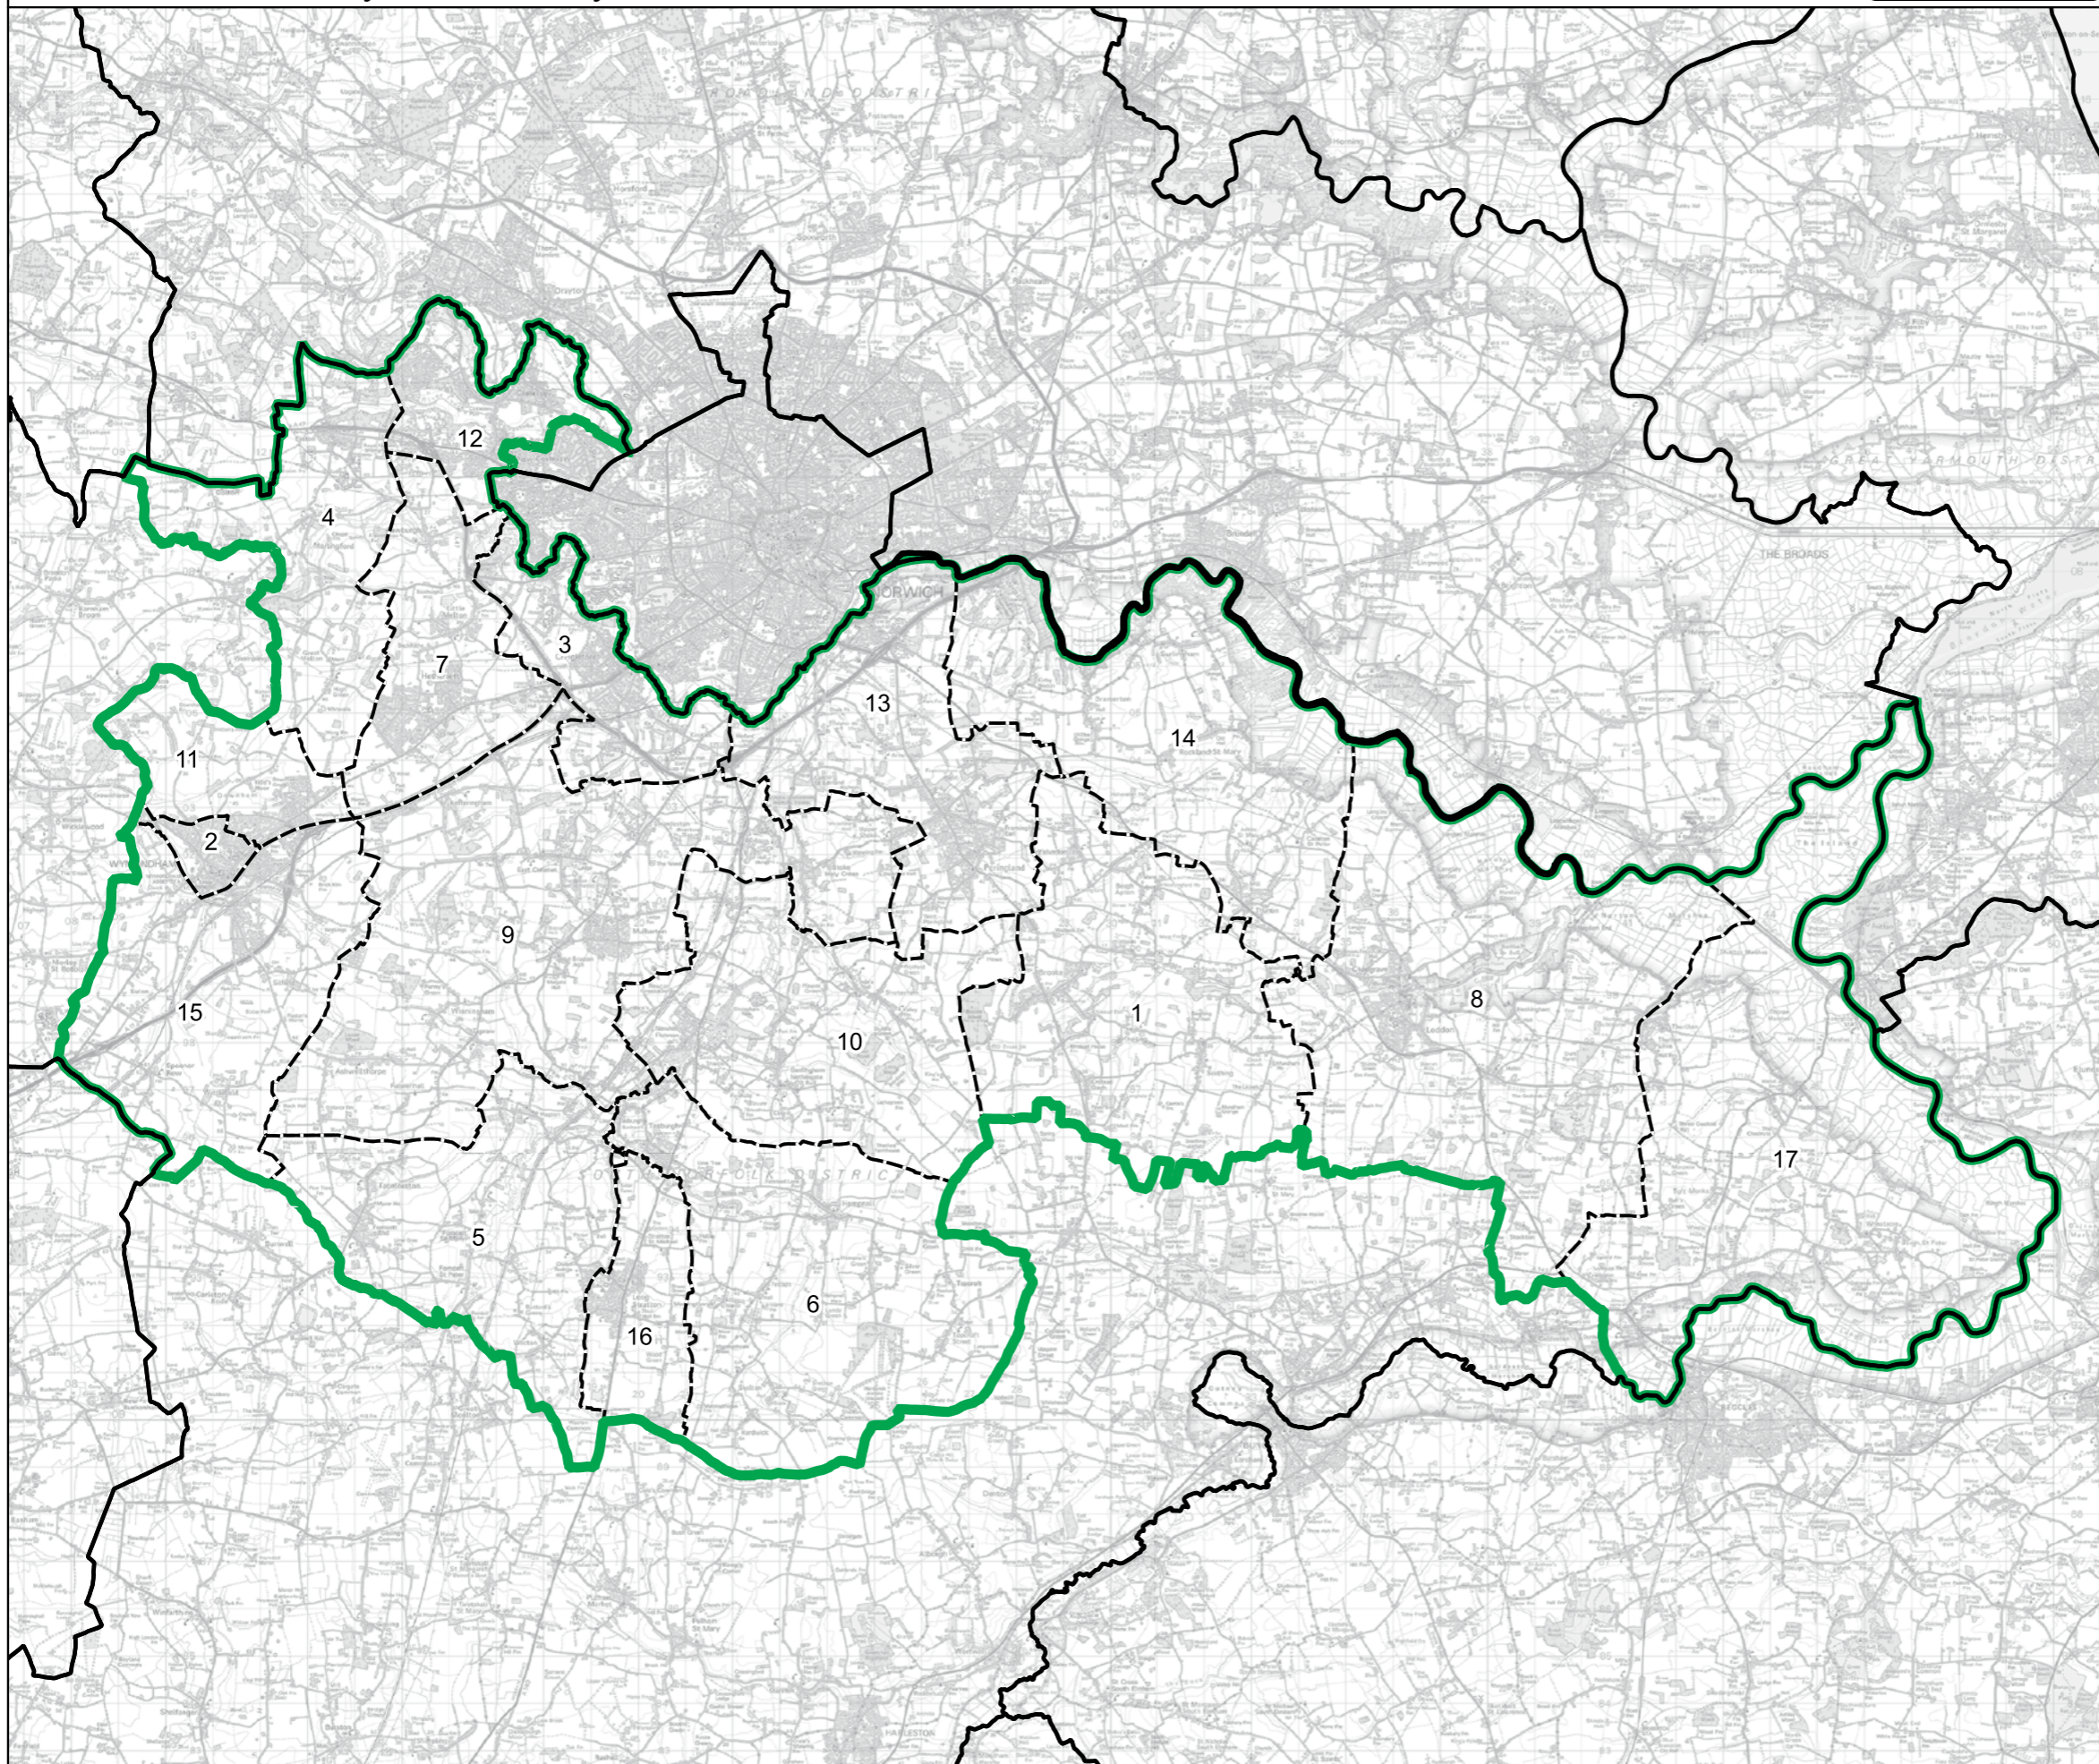

Wards:

- 1 Brooke
- 2 Central Wymondham
- 3 Cringleford
- 4 Easton
- 5 Forncett
- 6 Hempnall
- 7 Hethersett
- 8 Loddon & Chedgrave
- 9 Mulbarton & Stoke Holy Cross
- 10 Newton Flotman
- 11 North Wymondham
- 12 Old Costessey
- 13 Poringland, Framinghams & Trowse
- 14 Rockland
- 15 South Wymondham
- 16 Stratton
- 17 Thurlton

- Constituency
- Local Authorities
- Wards

0 2 4 km

© Crown copyright and database rights 2023 OS 100018289. You are permitted to use this data solely to enable you to respond to, or interact with, the organisation that provided you with the data. You are not permitted to copy, sub-licence, distribute or sell any of this data to third parties in any form. Third party rights to enforce the terms of this licence shall be reserved to OS.