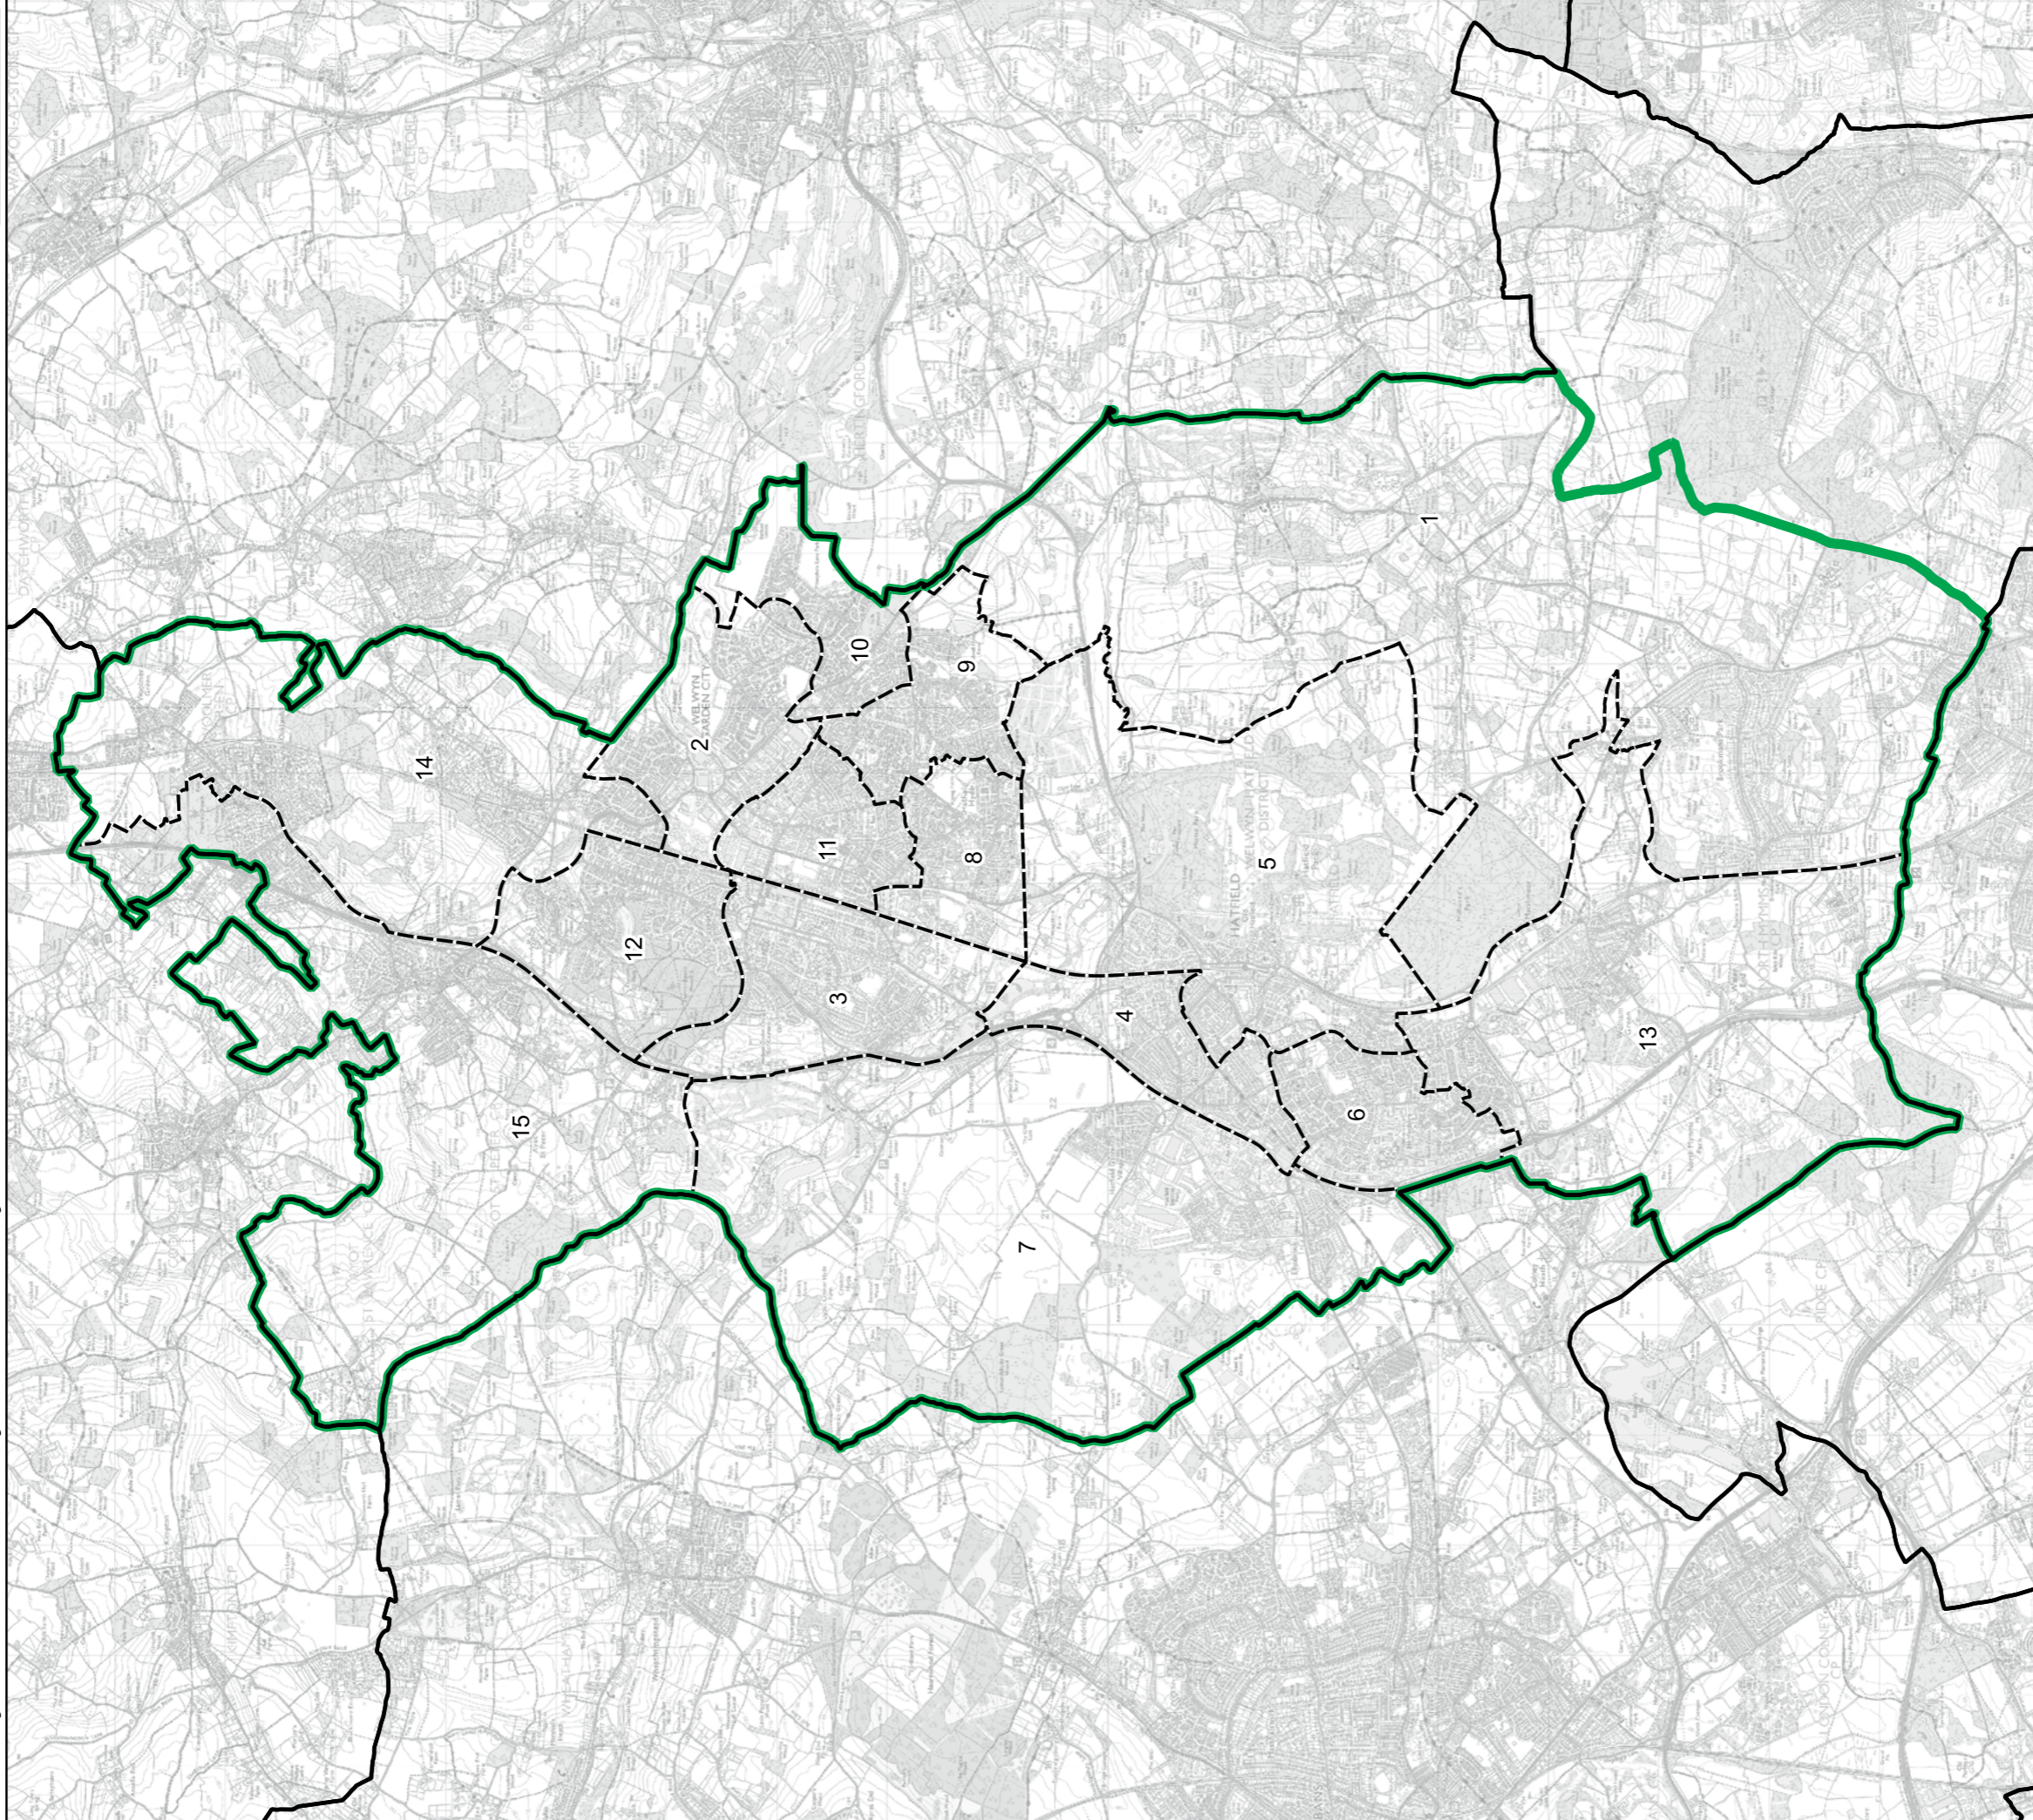

Boundary Commission for England - Final Recommendations for the Eastern Region
Welwyn Hatfield County Constituency - Electorate 74,535

Wards:

- 1 Brookmans Park & Little Heath
- 2 Haldens
- 3 Handside
- 4 Hatfield Central
- 5 Hatfield East
- 6 Hatfield South West
- 7 Hatfield Villages
- 8 Hollybush
- 9 Howlands
- 10 Panshanger
- 11 Peartree
- 12 Sherrards
- 13 Welham Green & Hatfield South
- 14 Welwyn East
- 15 Welwyn West

- Constituency
- Local Authorities
- Wards

© Crown copyright and database rights 2023 OS 100018269. You are permitted to use this data solely to enable you to respond to, or interact with, the organisation that provided you with the data. You are not permitted to copy, sub-licence, distribute or sell any of this data to third parties in any form. Third party rights to enforce the terms of this licence shall be reserved to OS.

Welwyn Hatfield County Constituency