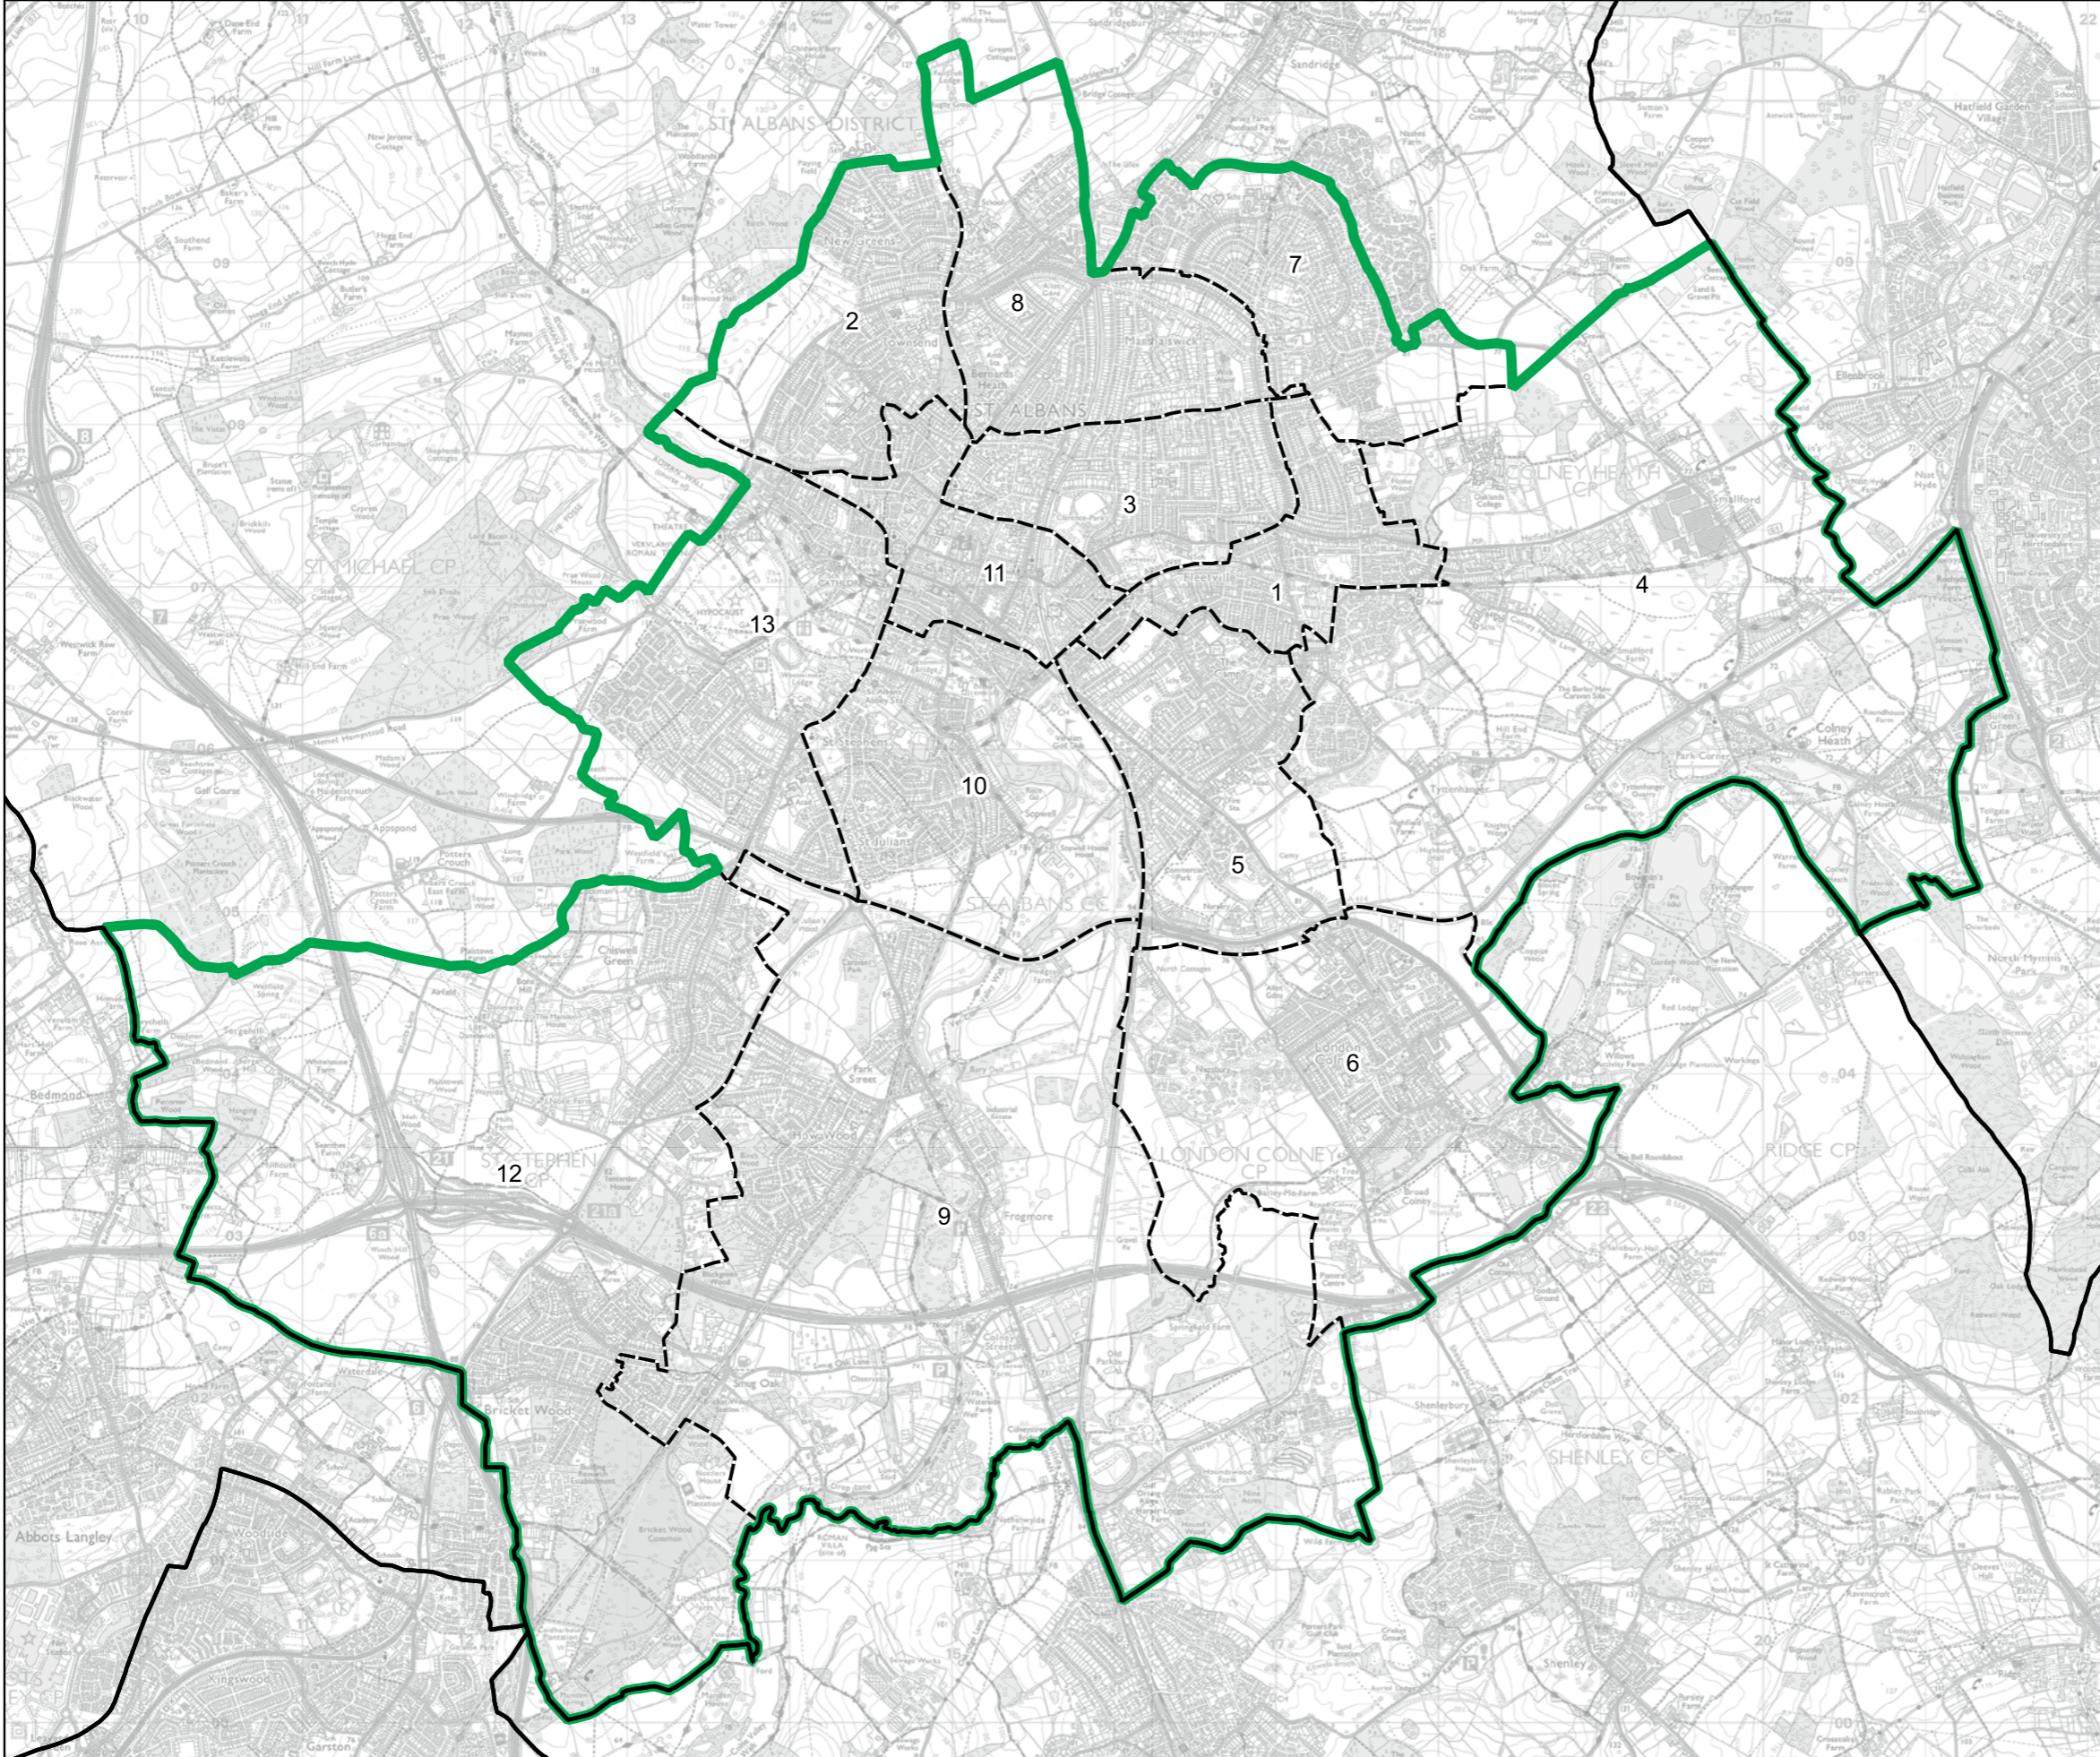

Boundary Commission for England - Final Recommendations for the Eastern Region

St Albans County Constituency - Electorate 70,881

Wards:

- 1 Ashley
- 2 Batchwood
- 3 Clarence
- 4 Colney Heath
- 5 Cunningham
- 6 London Colney
- 7 Marshalswick North
- 8 Marshalswick South
- 9 Park Street
- 10 Sopwell
- 11 St. Peters
- 12 St. Stephen
- 13 Verulam

- Constituency
- Local Authorities
- Wards

0 0.6 1.2 km

© Crown copyright and database rights 2023 OS 100018289. You are permitted to use this data solely to enable you to respond to, or interact with, the organisation that provided you with the data. You are not permitted to copy, sub-licence, distribute or sell any of this data to third parties in any form. Third party rights to enforce the terms of this licence shall be reserved to OS.

St Albans County Constituency