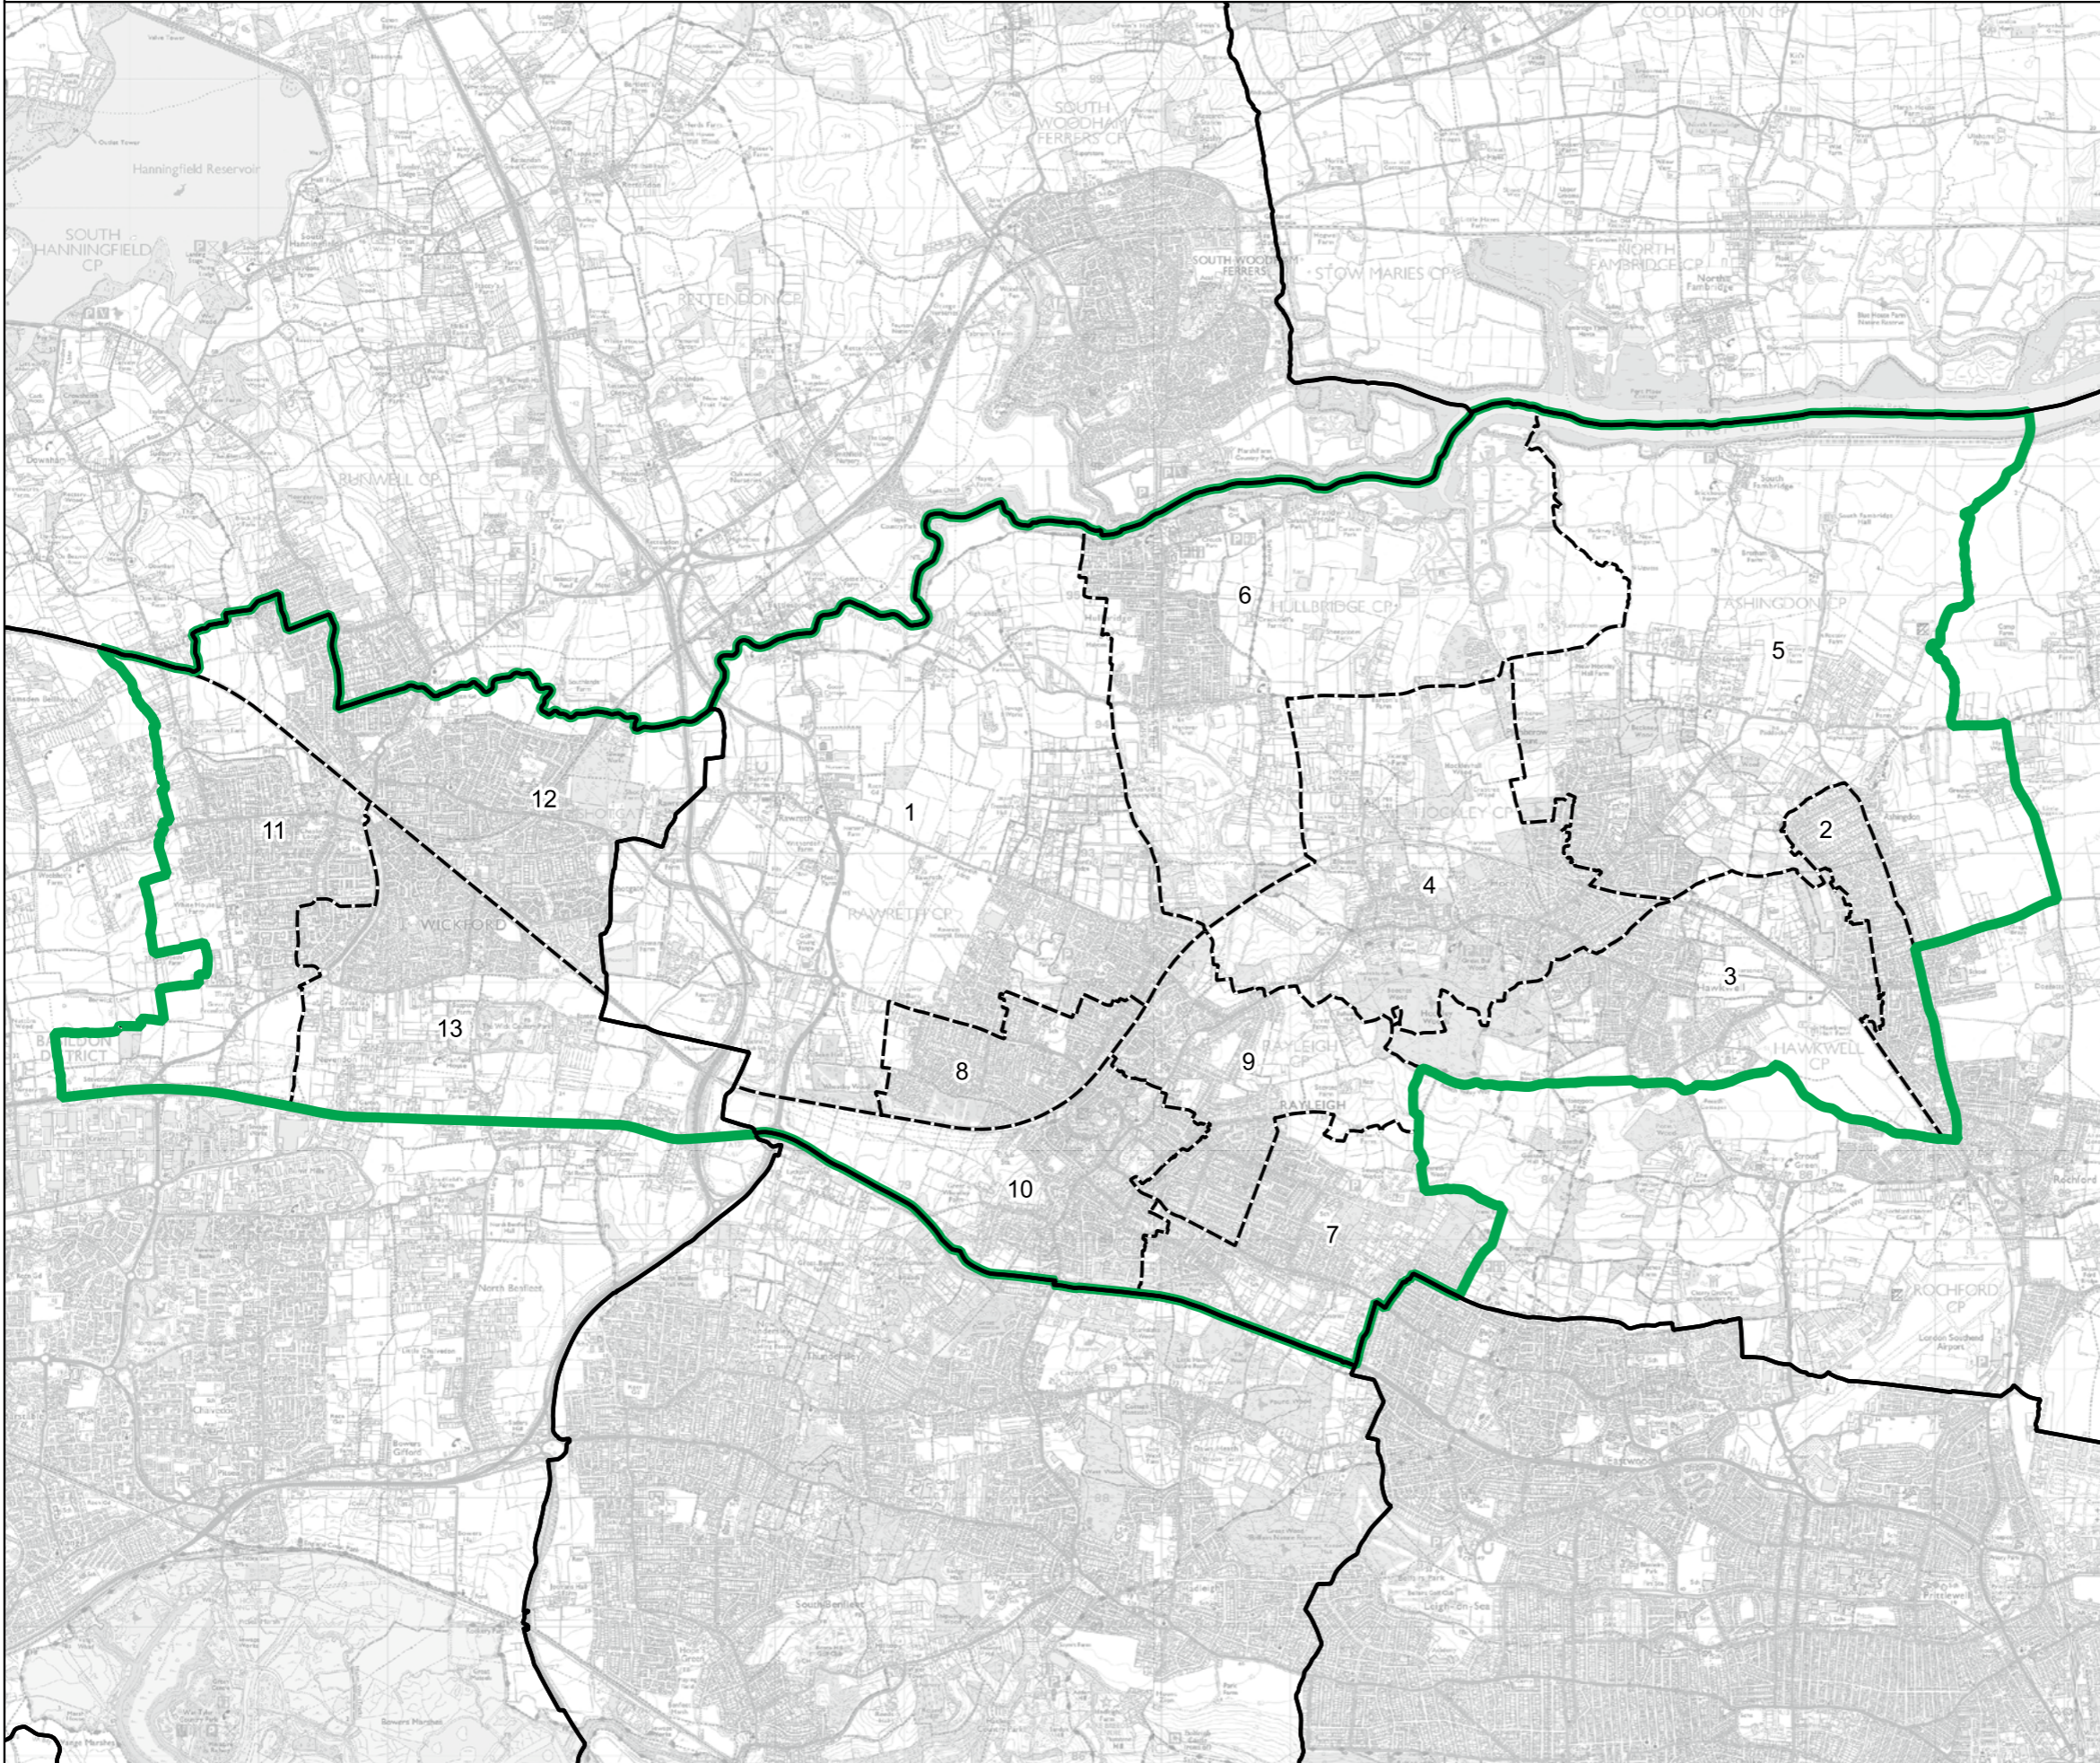

Wards:

- 1 Downhall & Rawreth
- 2 Hawkwell East
- 3 Hawkwell West
- 4 Hockley
- 5 Hockley & Ashington
- 6 Hullbridge
- 7 Lodge
- 8 Sweyne Park & Grange
- 9 Trinity
- 10 Wheatley
- 11 Wickford Castledon
- 12 Wickford North
- 13 Wickford Park

Constituency
 Local Authorities
 Wards

0 0.7 1.4 km

© Crown copyright and database rights 2023 OS 100018289. You are permitted to use this data solely to enable you to respond to, or interact with, the organisation that provided you with the data. You are not permitted to copy, sub-licence, distribute or sell any of this data to third parties in any form. Third party rights to enforce the terms of this licence shall be reserved to OS.