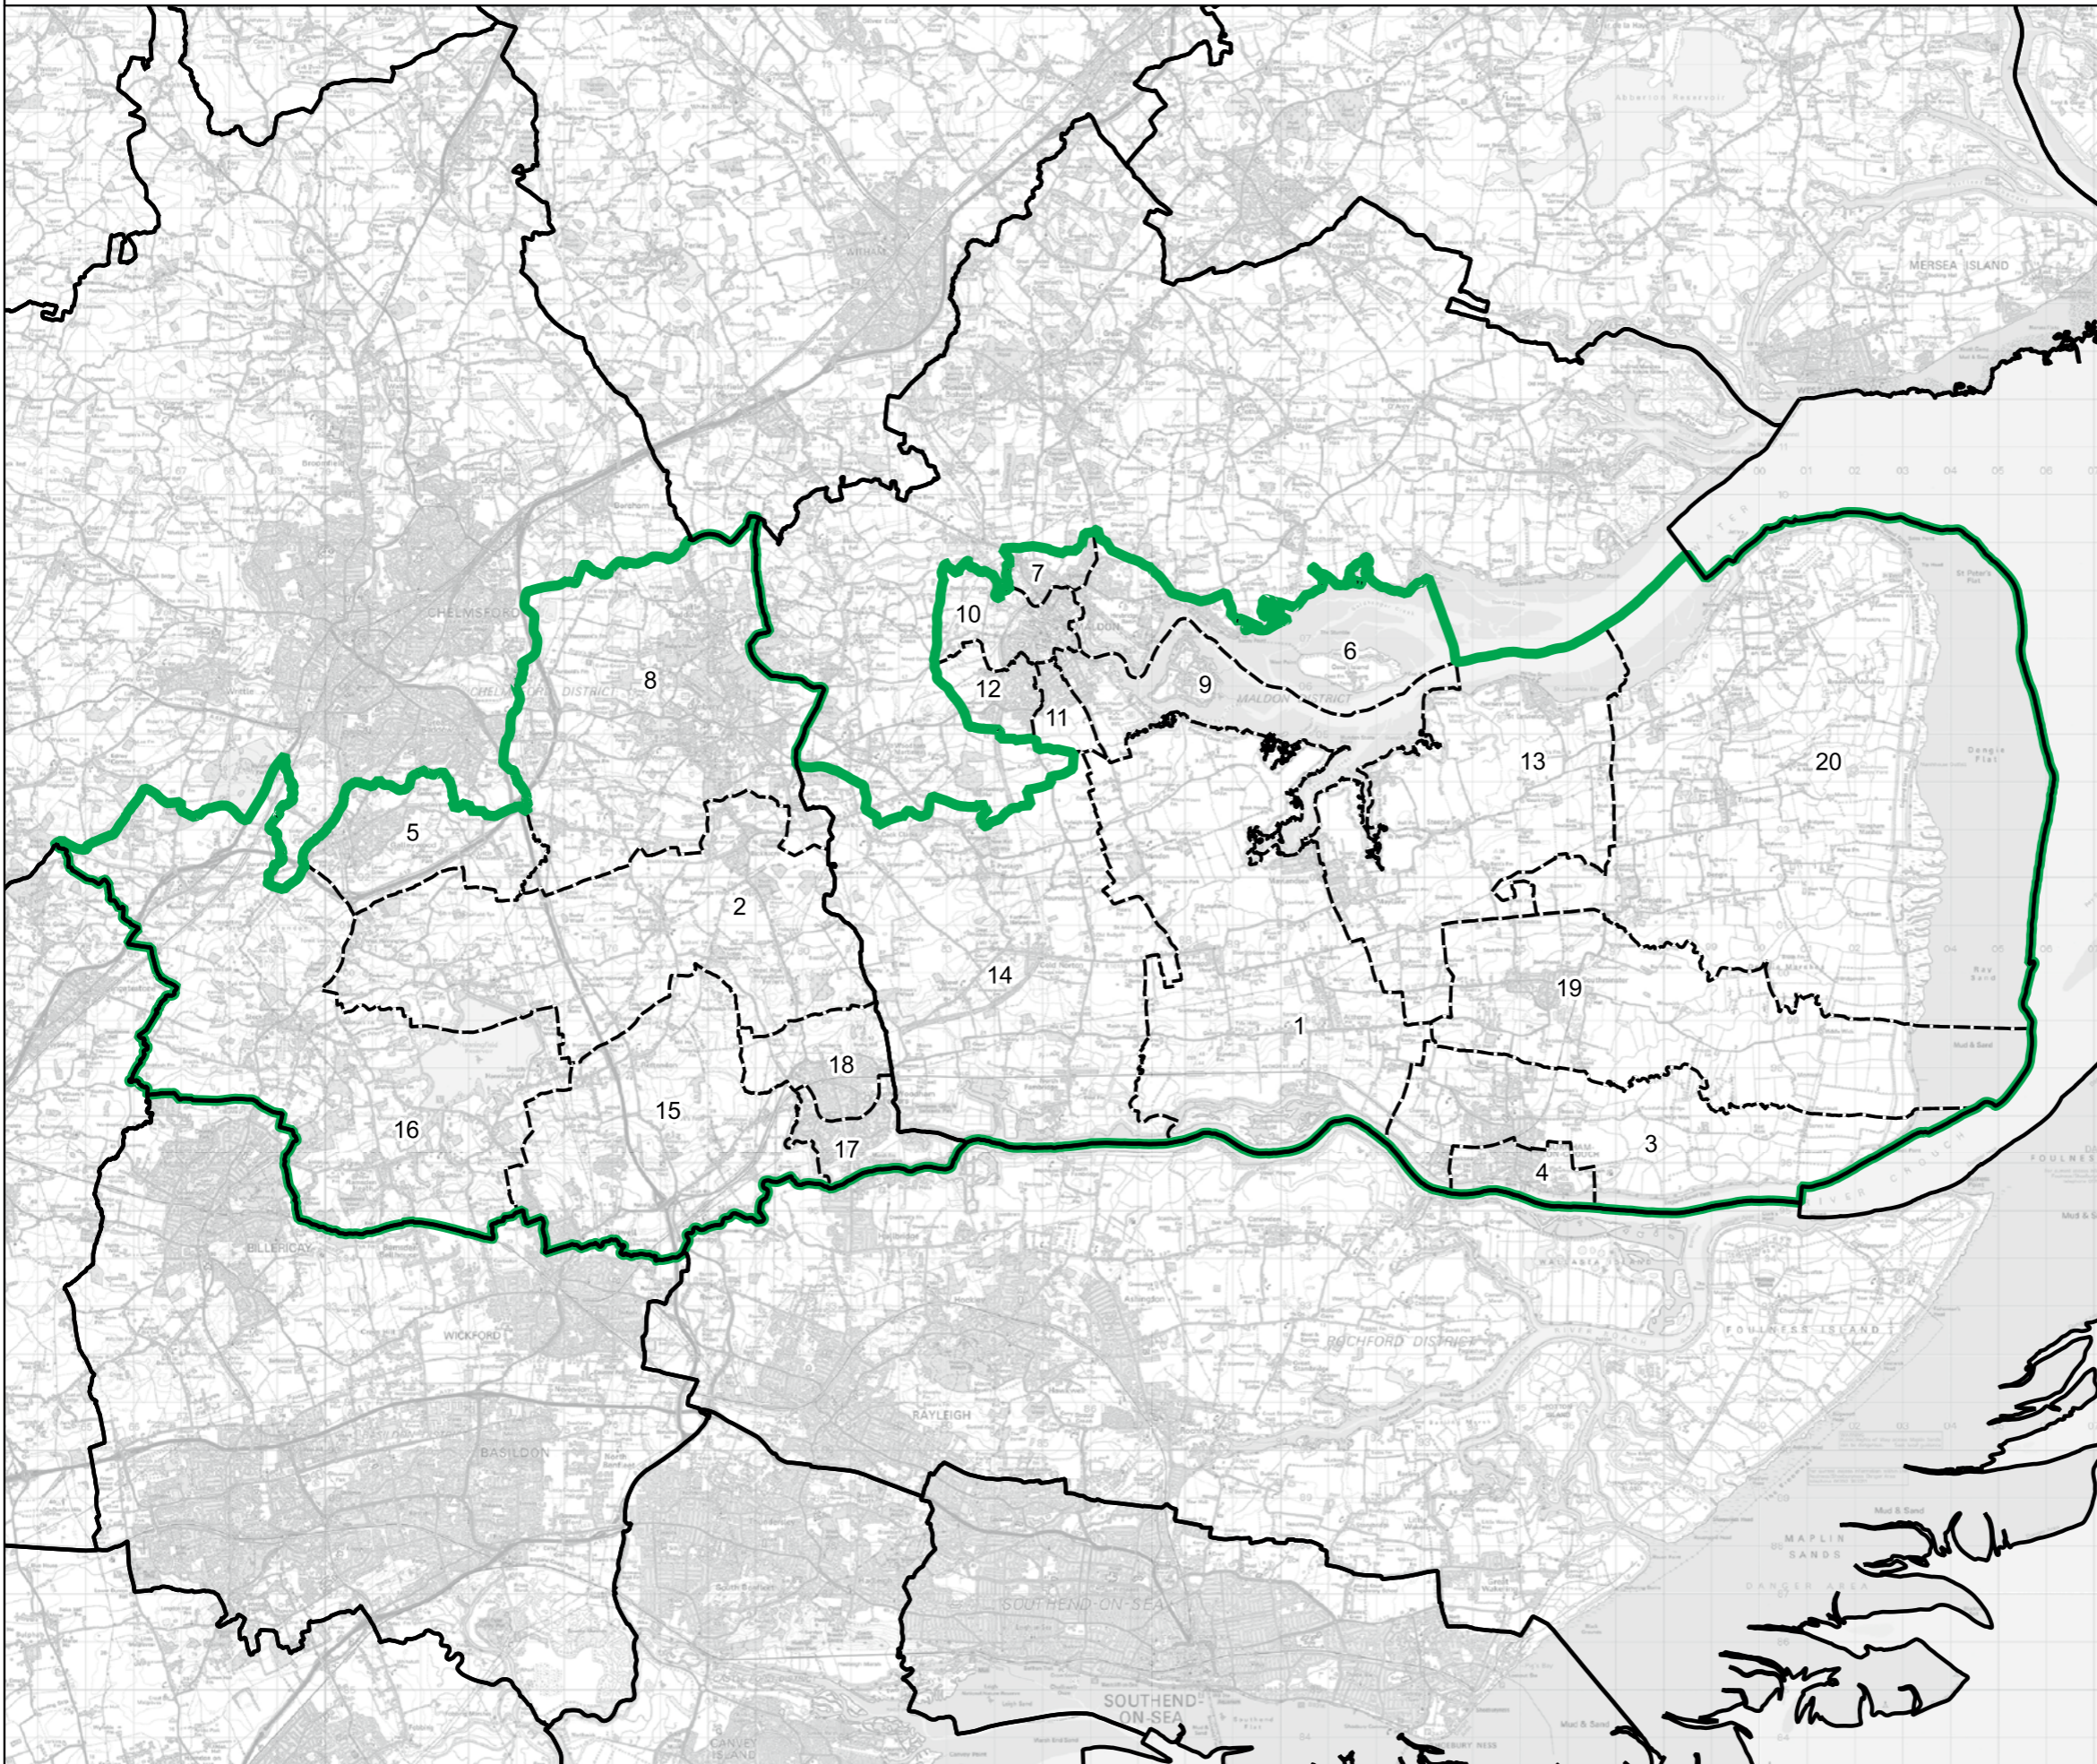

Luton South and South Bedfordshire County Constituency

Boundary Commission for England - Final Recommendations for the Eastern Region

Maldon County Constituency - Electorate 76,794

Wards:

- 1 Althorne
- 2 Bicknacre and East and West Hanningfield
- 3 Burnham-on-Crouch North
- 4 Burnham-on-Crouch South
- 5 Galleywood
- 6 Heybridge East
- 7 Heybridge West
- 8 Little Baddow, Danbury and Sandon
- 9 Maldon East
- 10 Maldon North
- 11 Maldon South
- 12 Maldon West
- 13 Mayland
- 14 Purleigh
- 15 Rettendon and Runwell
- 16 South Hanningfield, Stock and Margaretting
- 17 South Woodham-Chetwood and Collingwood
- 18 South Woodham-Elmwood and Woodville
- 19 Southminster
- 20 Tillingham