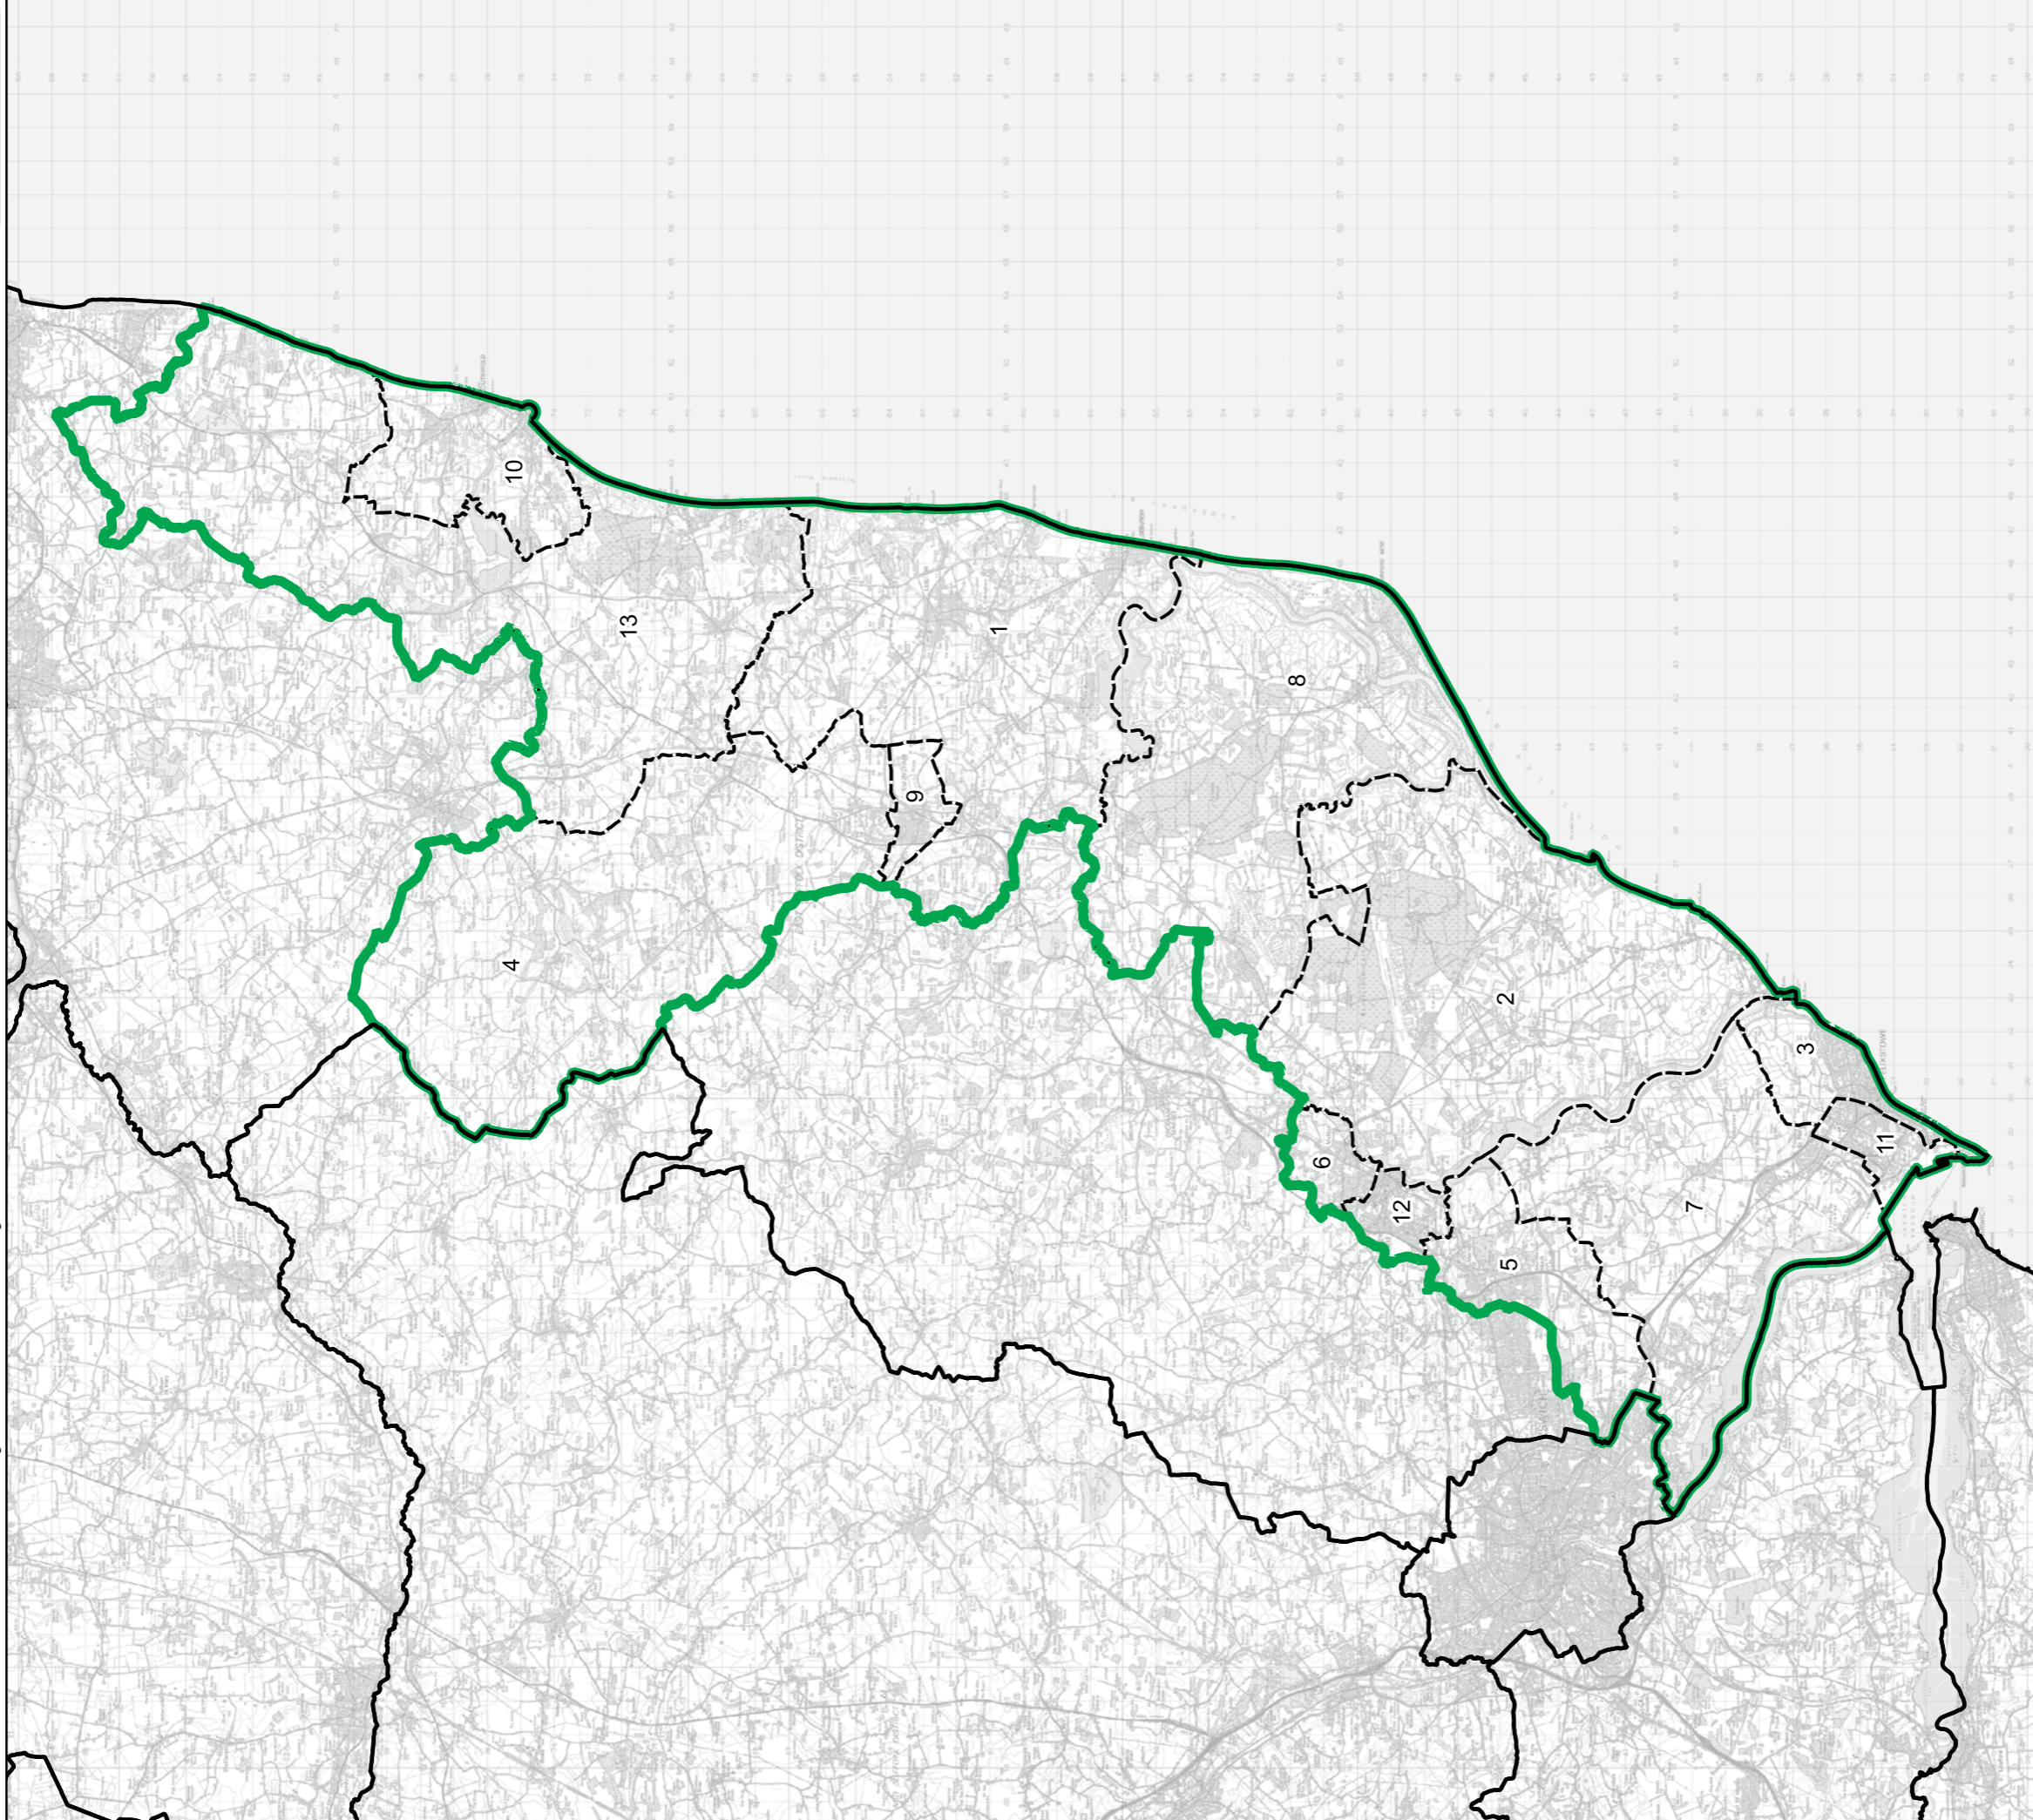

Boundary Commission for England - Final Recommendations for the Eastern Region
Suffolk Coastal County Constituency - Electorate 72,663

1. **Wards:**
2. 1 Aldeburgh & Leiston
   - 2 Deben
   - 3 Eastern Felixstowe
   - 4 Kelsale & Yoxford
   - 5 Martlesham & Purdis Farm
   - 6 Melton
   - 7 Orwell & Villages
   - 8 Rendlesham & Orford
   - 9 Saxmundham
   - 10 Southwold
   - 11 Western Felixstowe
   - 12 Woodbridge
   - 13 Wrentham, Wangford & Westleton

Constituency
Local Authorities
Wards

N

0 2 4 km

© Crown copyright and database rights 2023 OS 100018289. You are permitted to use this data solely to enable you to respond to, or interact with, the organisation that provided you with the data. You are not permitted to copy, sub-licence, distribute or sell any of this data to third parties in any form. Third party rights to enforce the terms of this licence shall be reserved to OS.

Suffolk Coastal County Constituency