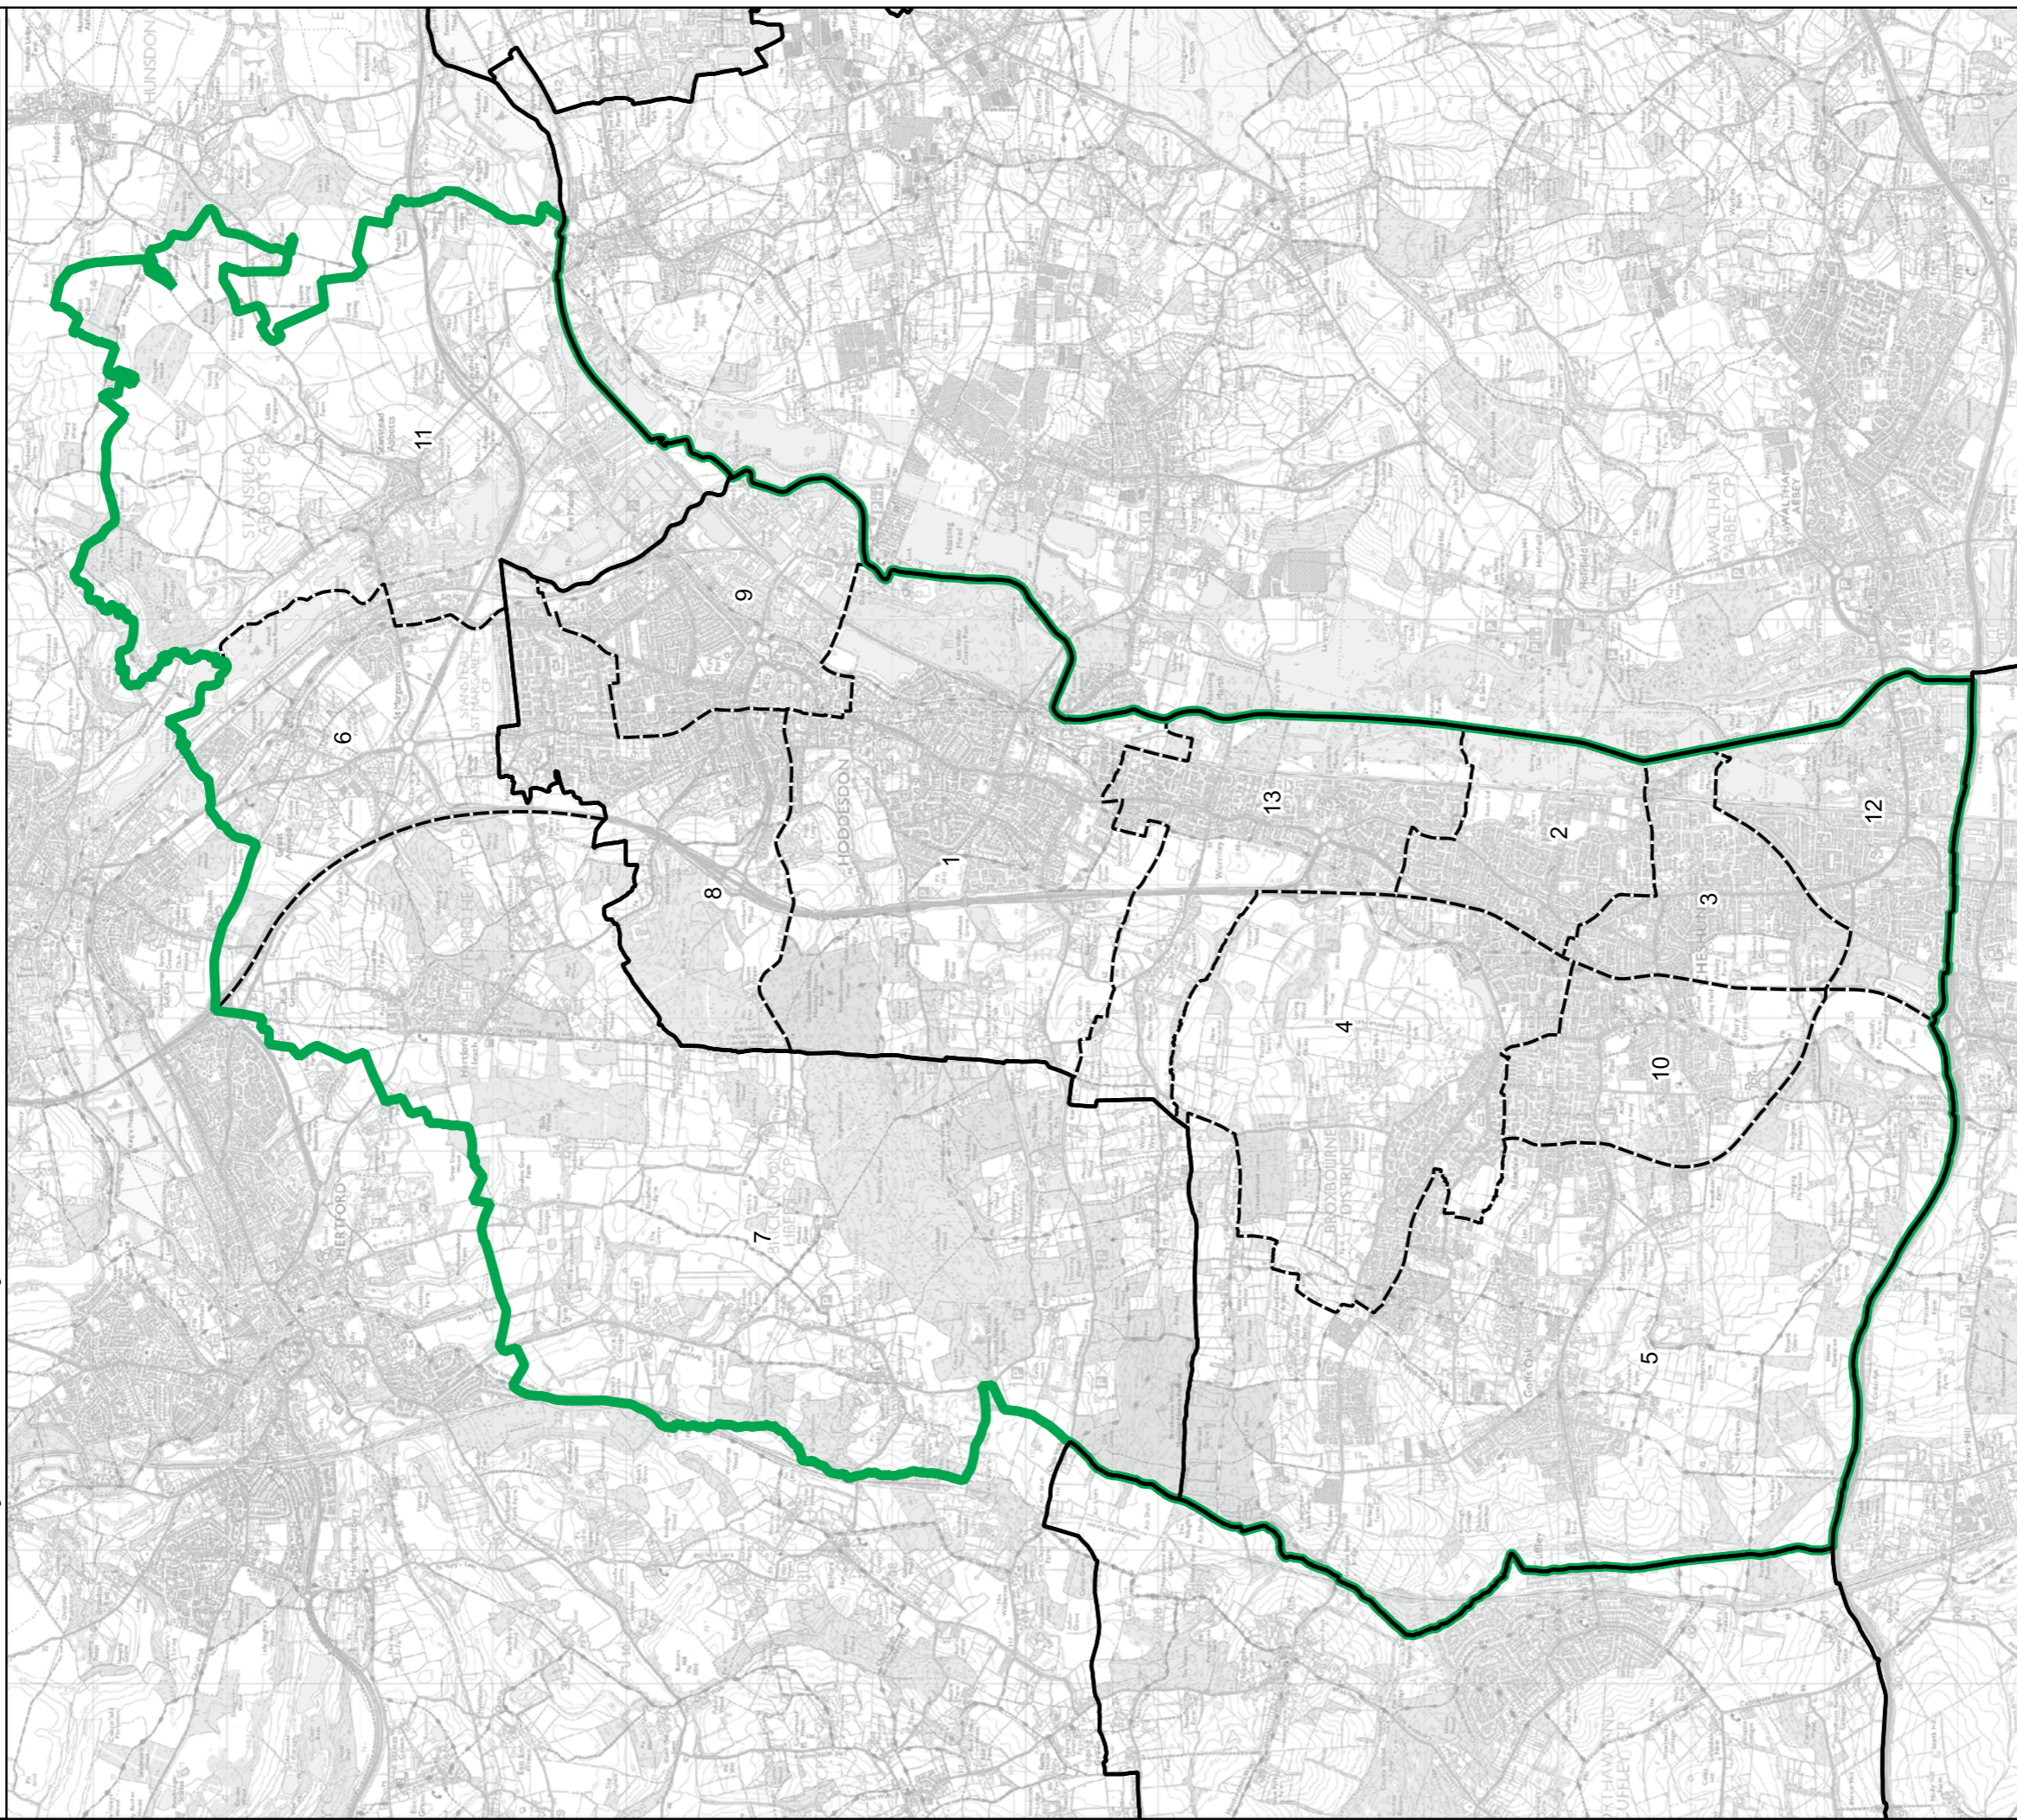

Boundary Commission for England - Final Recommendations for the Eastern Region
Broxbourne County Constituency - Electorate 75,454

Wards:

- 1 Broxbourne and Hoddesdon South
- 2 Cheshunt North
- 3 Cheshunt South and Theobalds
- 4 Flamstead End
- 5 Goffs Oak
- 6 Great Amwell
- 7 Hertford Heath
- 8 Hoddesdon North
- 9 Hoddesdon Town and Rye Park
- 10 Rosedale and Bury Green
- 11 Stanstead Abbots
- 12 Waltham Cross
- 13 Wormley and Turnford

- Constituency
- Local Authorities
- Wards

© Crown copyright and database rights 2023 OS 100018269. You are permitted to use this data solely to enable you to respond to, or interact with, the organisation that provided you with the data. You are not permitted to copy, sub-licence, distribute or sell any of this data to third parties in any form. Third party rights to enforce the terms of this licence shall be reserved to OS.

Broxbourne County Constituency