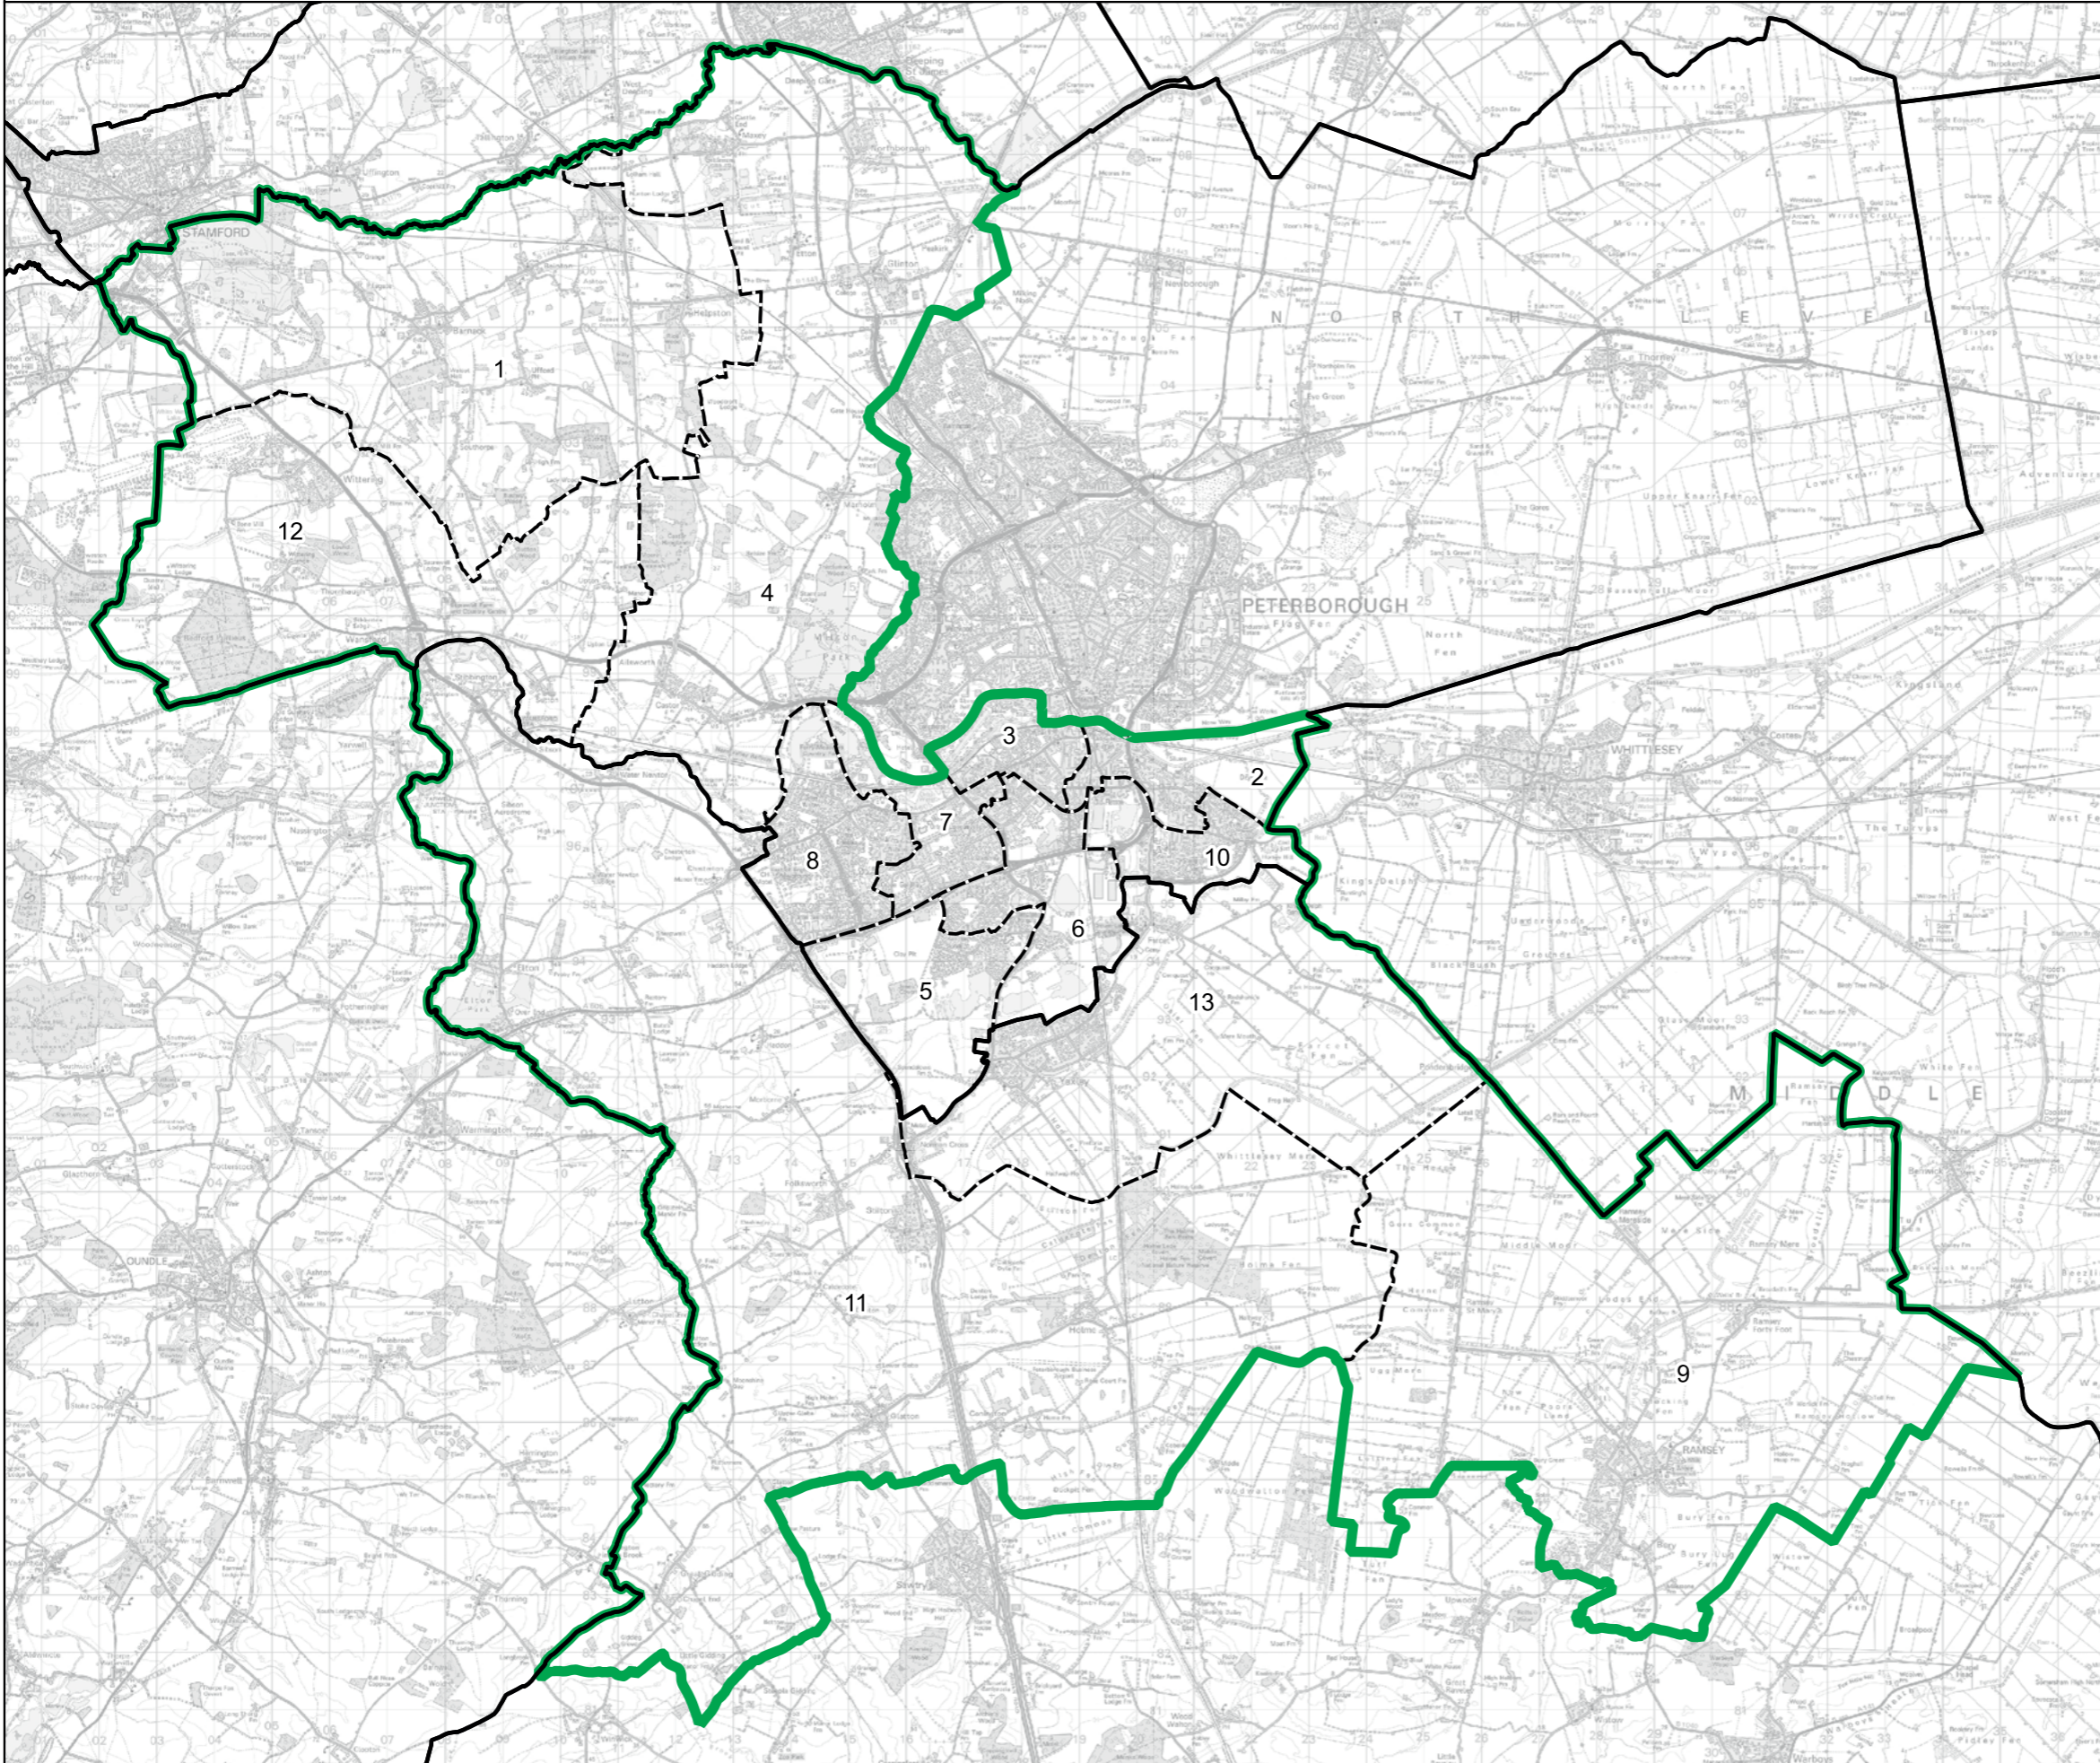

Boundary Commission for England - Final Recommendations for the Eastern Region

North West Cambridgeshire County Constituency - Electorate 73,556

1. Wards:
1. 1 Barnack
  2. 2 Fletton & Stanground
  3. 3 Fletton & Woodston
  4. 4 Glinton & Castor
  5. 5 Hampton Vale
  6. 6 Hargate & Hempsted
  7. 7 Orton Longueville
  8. 8 Orton Waterville
  9. 9 Ramsey
  10. 10 Stanground South
  11. 11 Stilton, Folksworth & Washingley
  12. 12 Wittering
  13. 13 Yaxley

- Constituency
- Local Authorities
- Wards

© Crown copyright and database rights 2023 OS 100018289. You are permitted to use this data solely to enable you to respond to, or interact with, the organisation that provided you with the data. You are not permitted to copy, sub-licence, distribute or sell any of this data to third parties in any form. Third party rights to enforce the terms of this licence shall be reserved to OS.