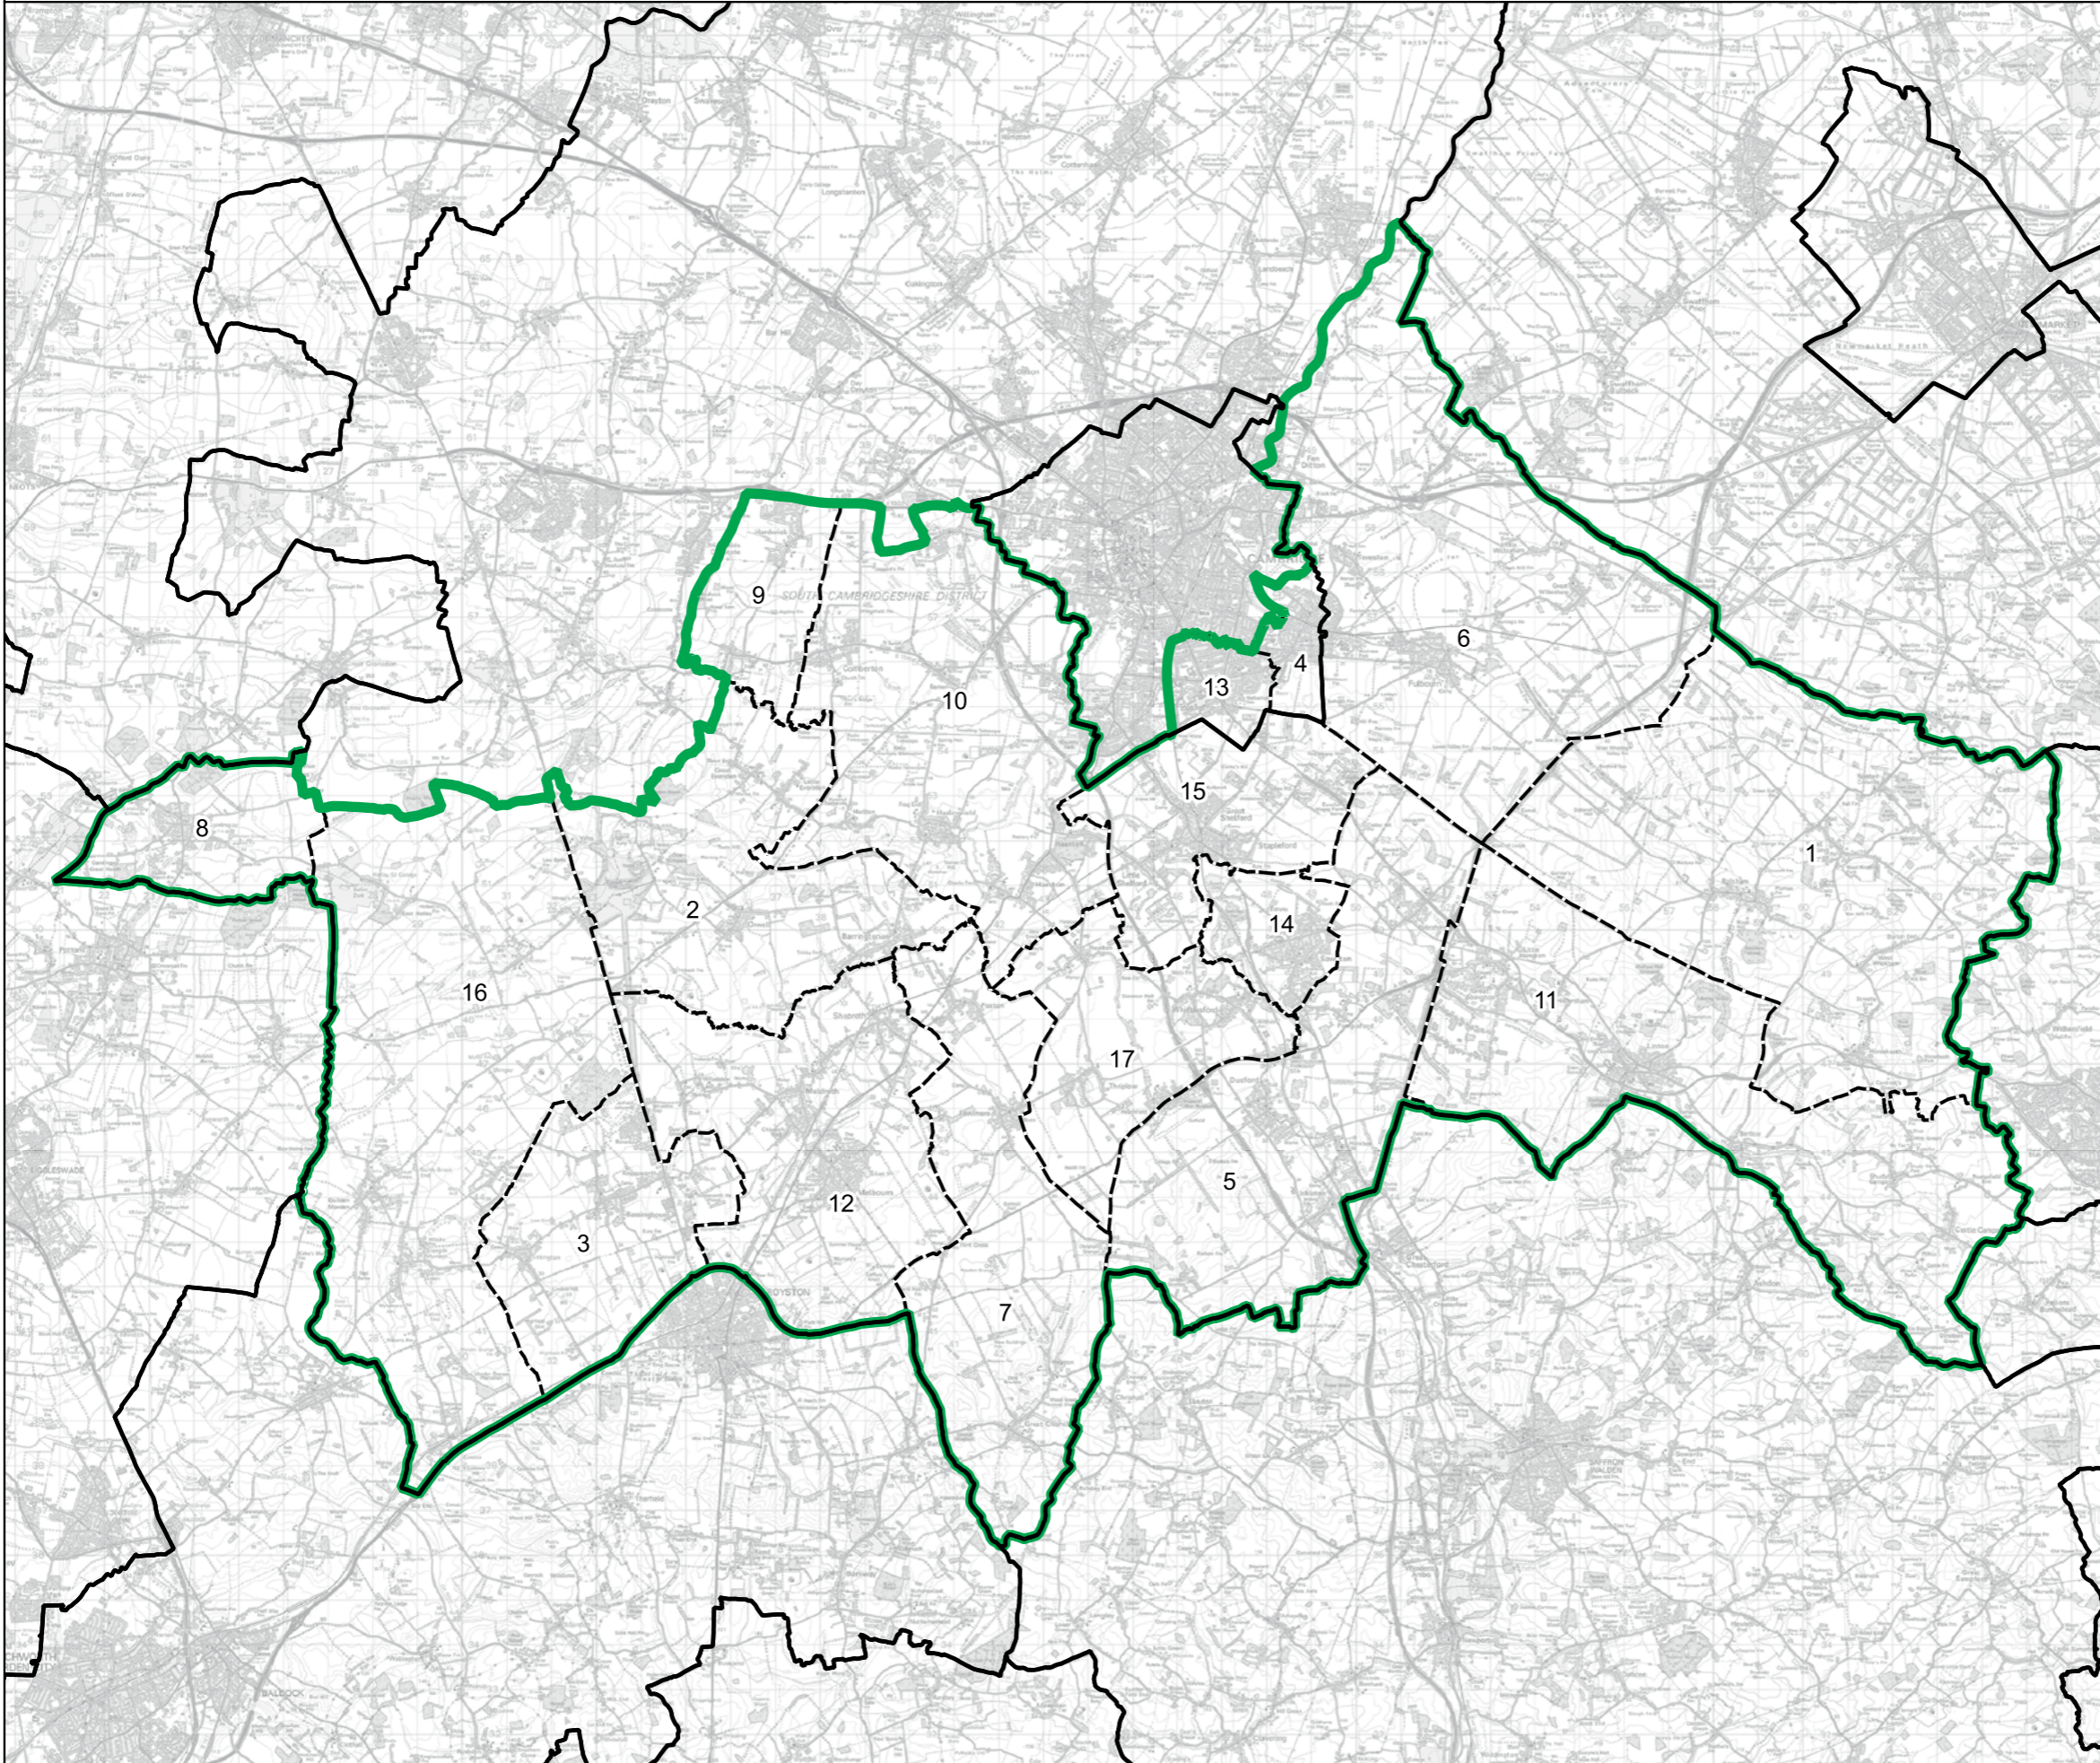

Boundary Commission for England - Final Recommendations for the Eastern Region

South Cambridgeshire County Constituency - Electorate 75,484

1. Wards:
2. 1 Balsham
   - 2 Barrington
   - 3 Bassingbourn
   - 4 Cherry Hinton
   - 5 Duxford
   - 6 Fen Ditton & Fulbourn
   - 7 Foxton
   - 8 Gamlingay
   - 9 Hardwick
   - 10 Harston & Comberton
   - 11 Linton
   - 12 Melbourn
   - 13 Queen Edith's
   - 14 Sawston
   - 15 Shelford
   - 16 The Mordens
   - 17 Whittlesford

Constituency

Local Authorities

Wards

0 2 4 km

© Crown copyright and database rights 2023 OS 100018289. You are permitted to use this data solely to enable you to respond to, or interact with, the organisation that provided you with the data. You are not permitted to copy, sub-licence, distribute or sell any of this data to third parties in any form. Third party rights to enforce the terms of this licence shall be reserved to OS.