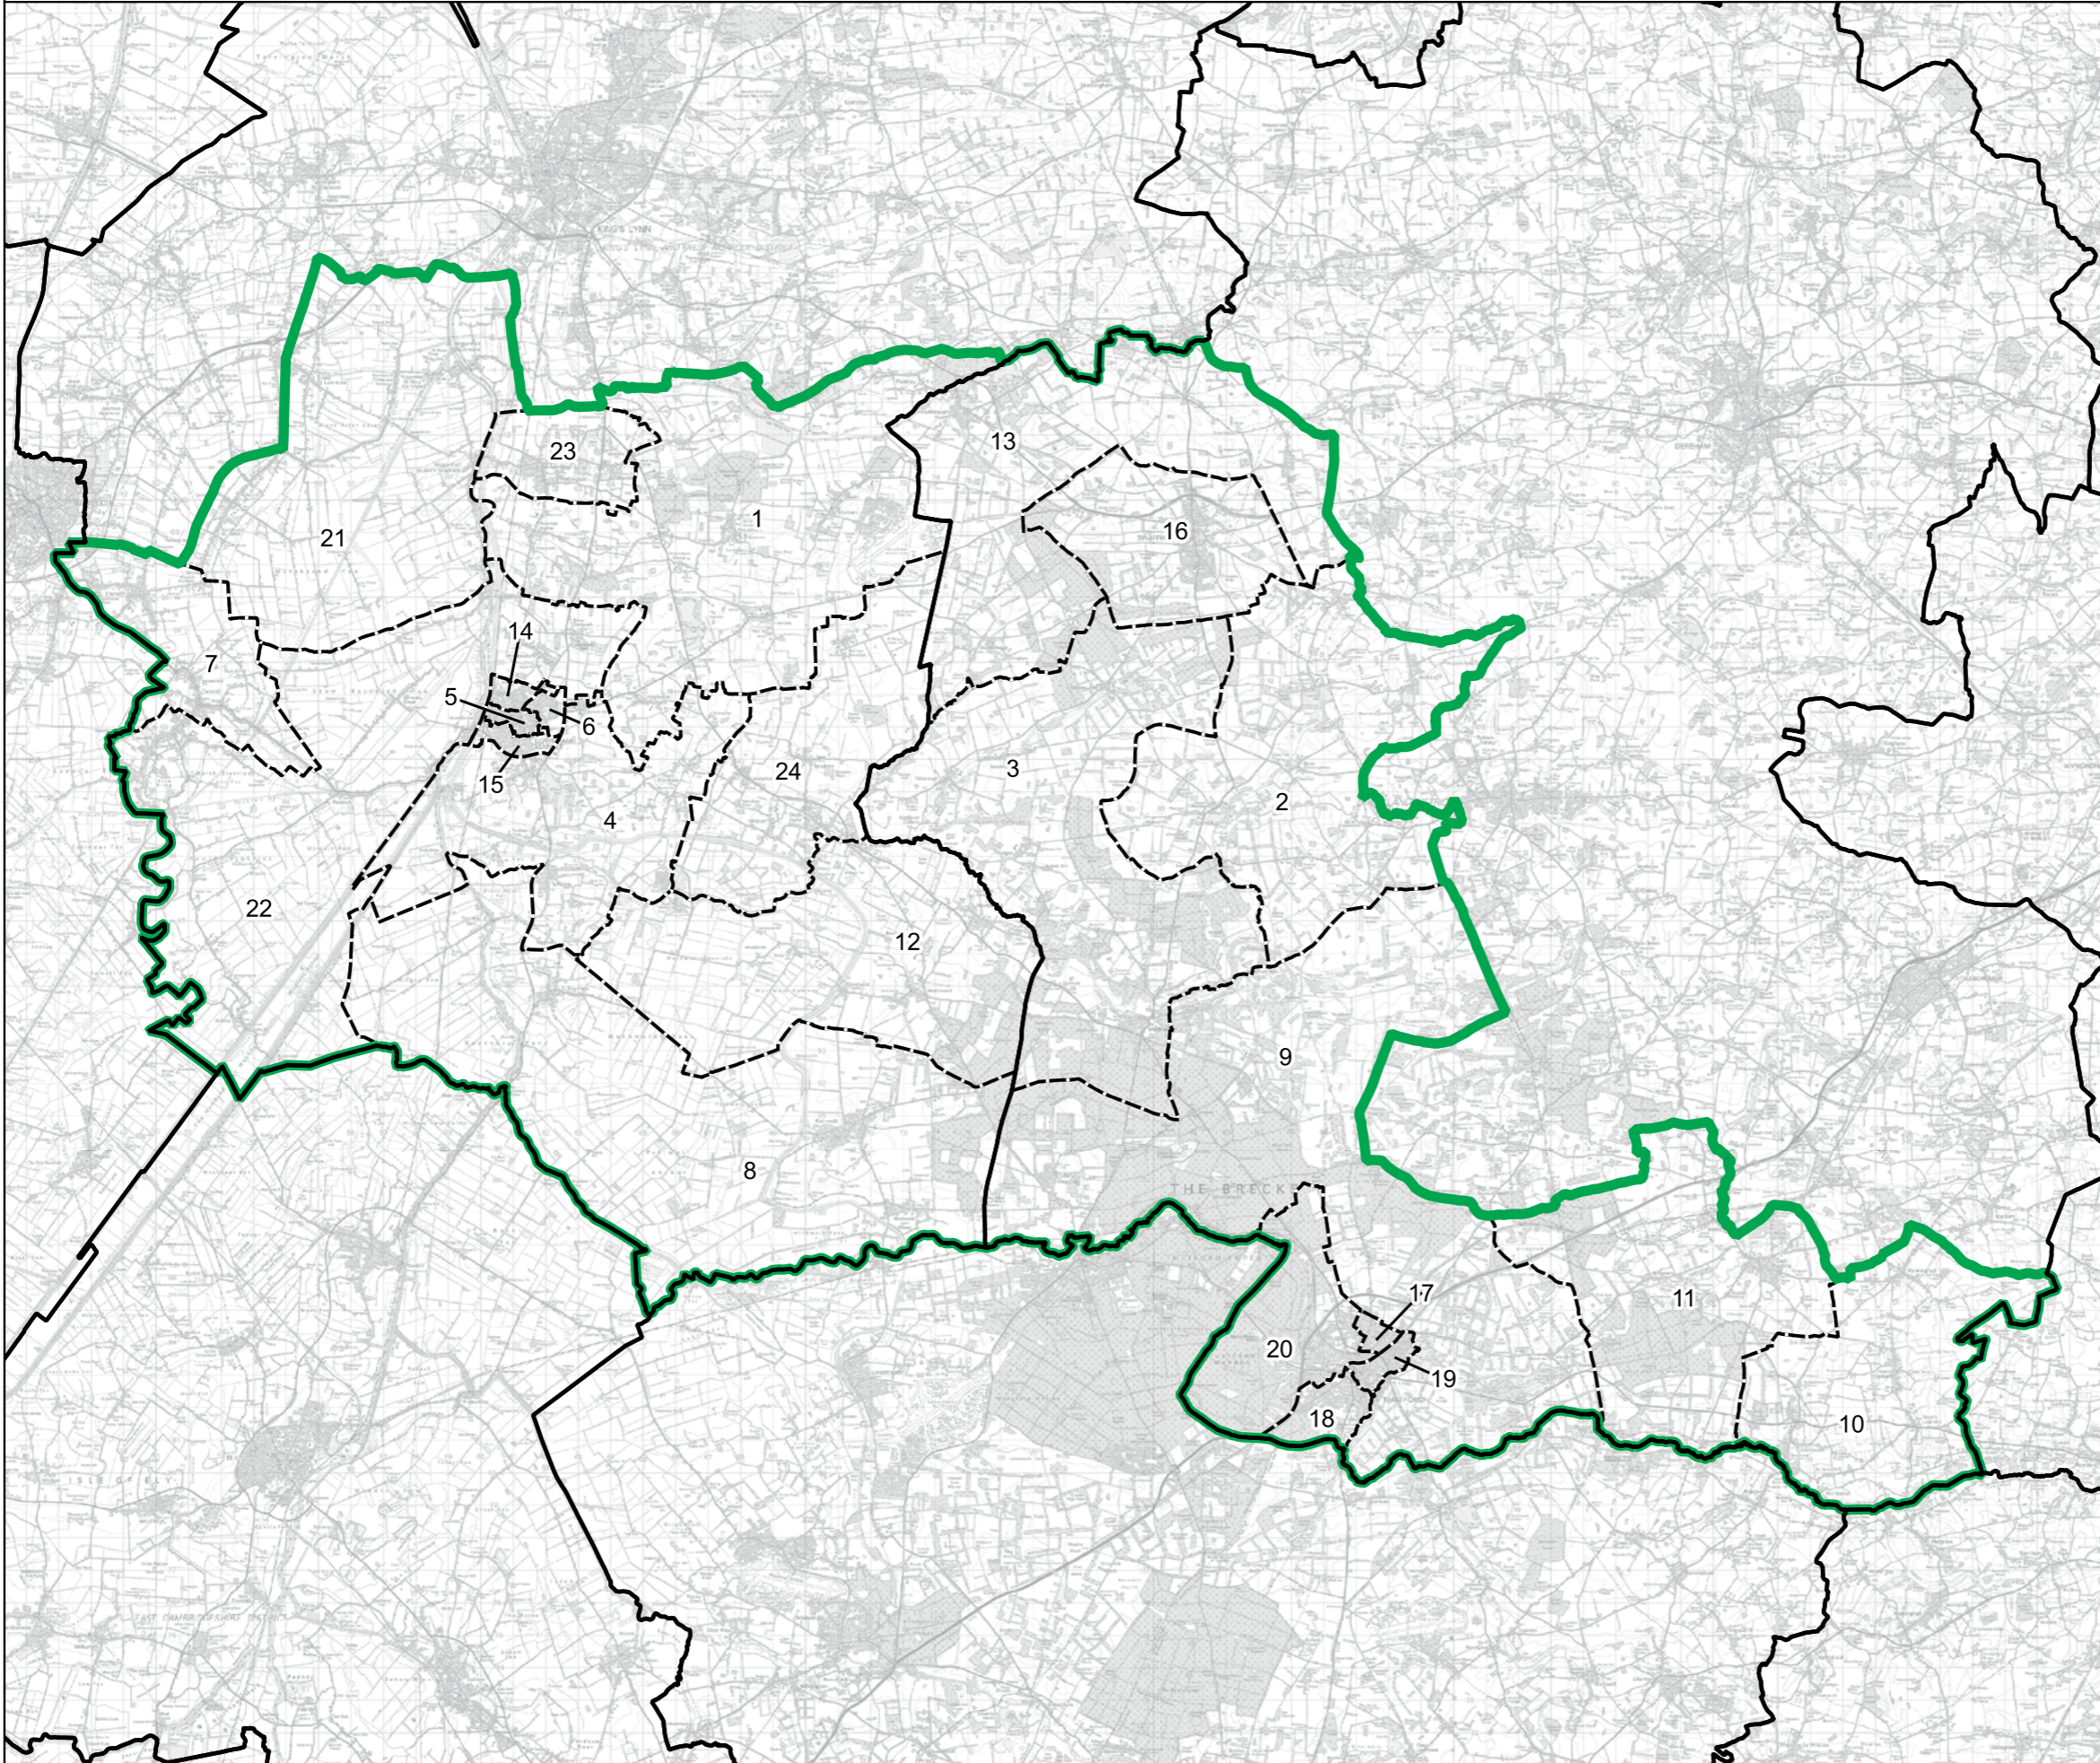

1. Wards:
2. 1 Airfield
   - 2 Ashill
   - 3 Bedingfeld
   - 4 Denver
   - 5 Downham Old Town
   - 6 East Downham
   - 7 Emneth & Outwell
   - 8 Feltwell
   - 9 Forest
   - 10 Guiltcross
   - 11 Harling & Heathlands
   - 12 Methwold
   - 13 Nar Valley
   - 14 North Downham
   - 15 South Downham
   - 16 Swaffham
   - 17 Thetford Boudica
   - 18 Thetford Burrell
   - 19 Thetford Castle
   - 20 Thetford Priory
   - 21 Tilney, Mershe Lande & Wiggshall
   - 22 Upwell & Delph
   - 23 Watlington
   - 24 Wissey

- Constituency
- Local Authorities
- Wards

© Crown copyright and database rights 2023 OS 100018289. You are permitted to use this data solely to enable you to respond to, or interact with, the organisation that provided you with the data. You are not permitted to copy, sub-licence, distribute or sell any of this data to third parties in any form. Third party rights to enforce the terms of this licence shall be reserved to OS.