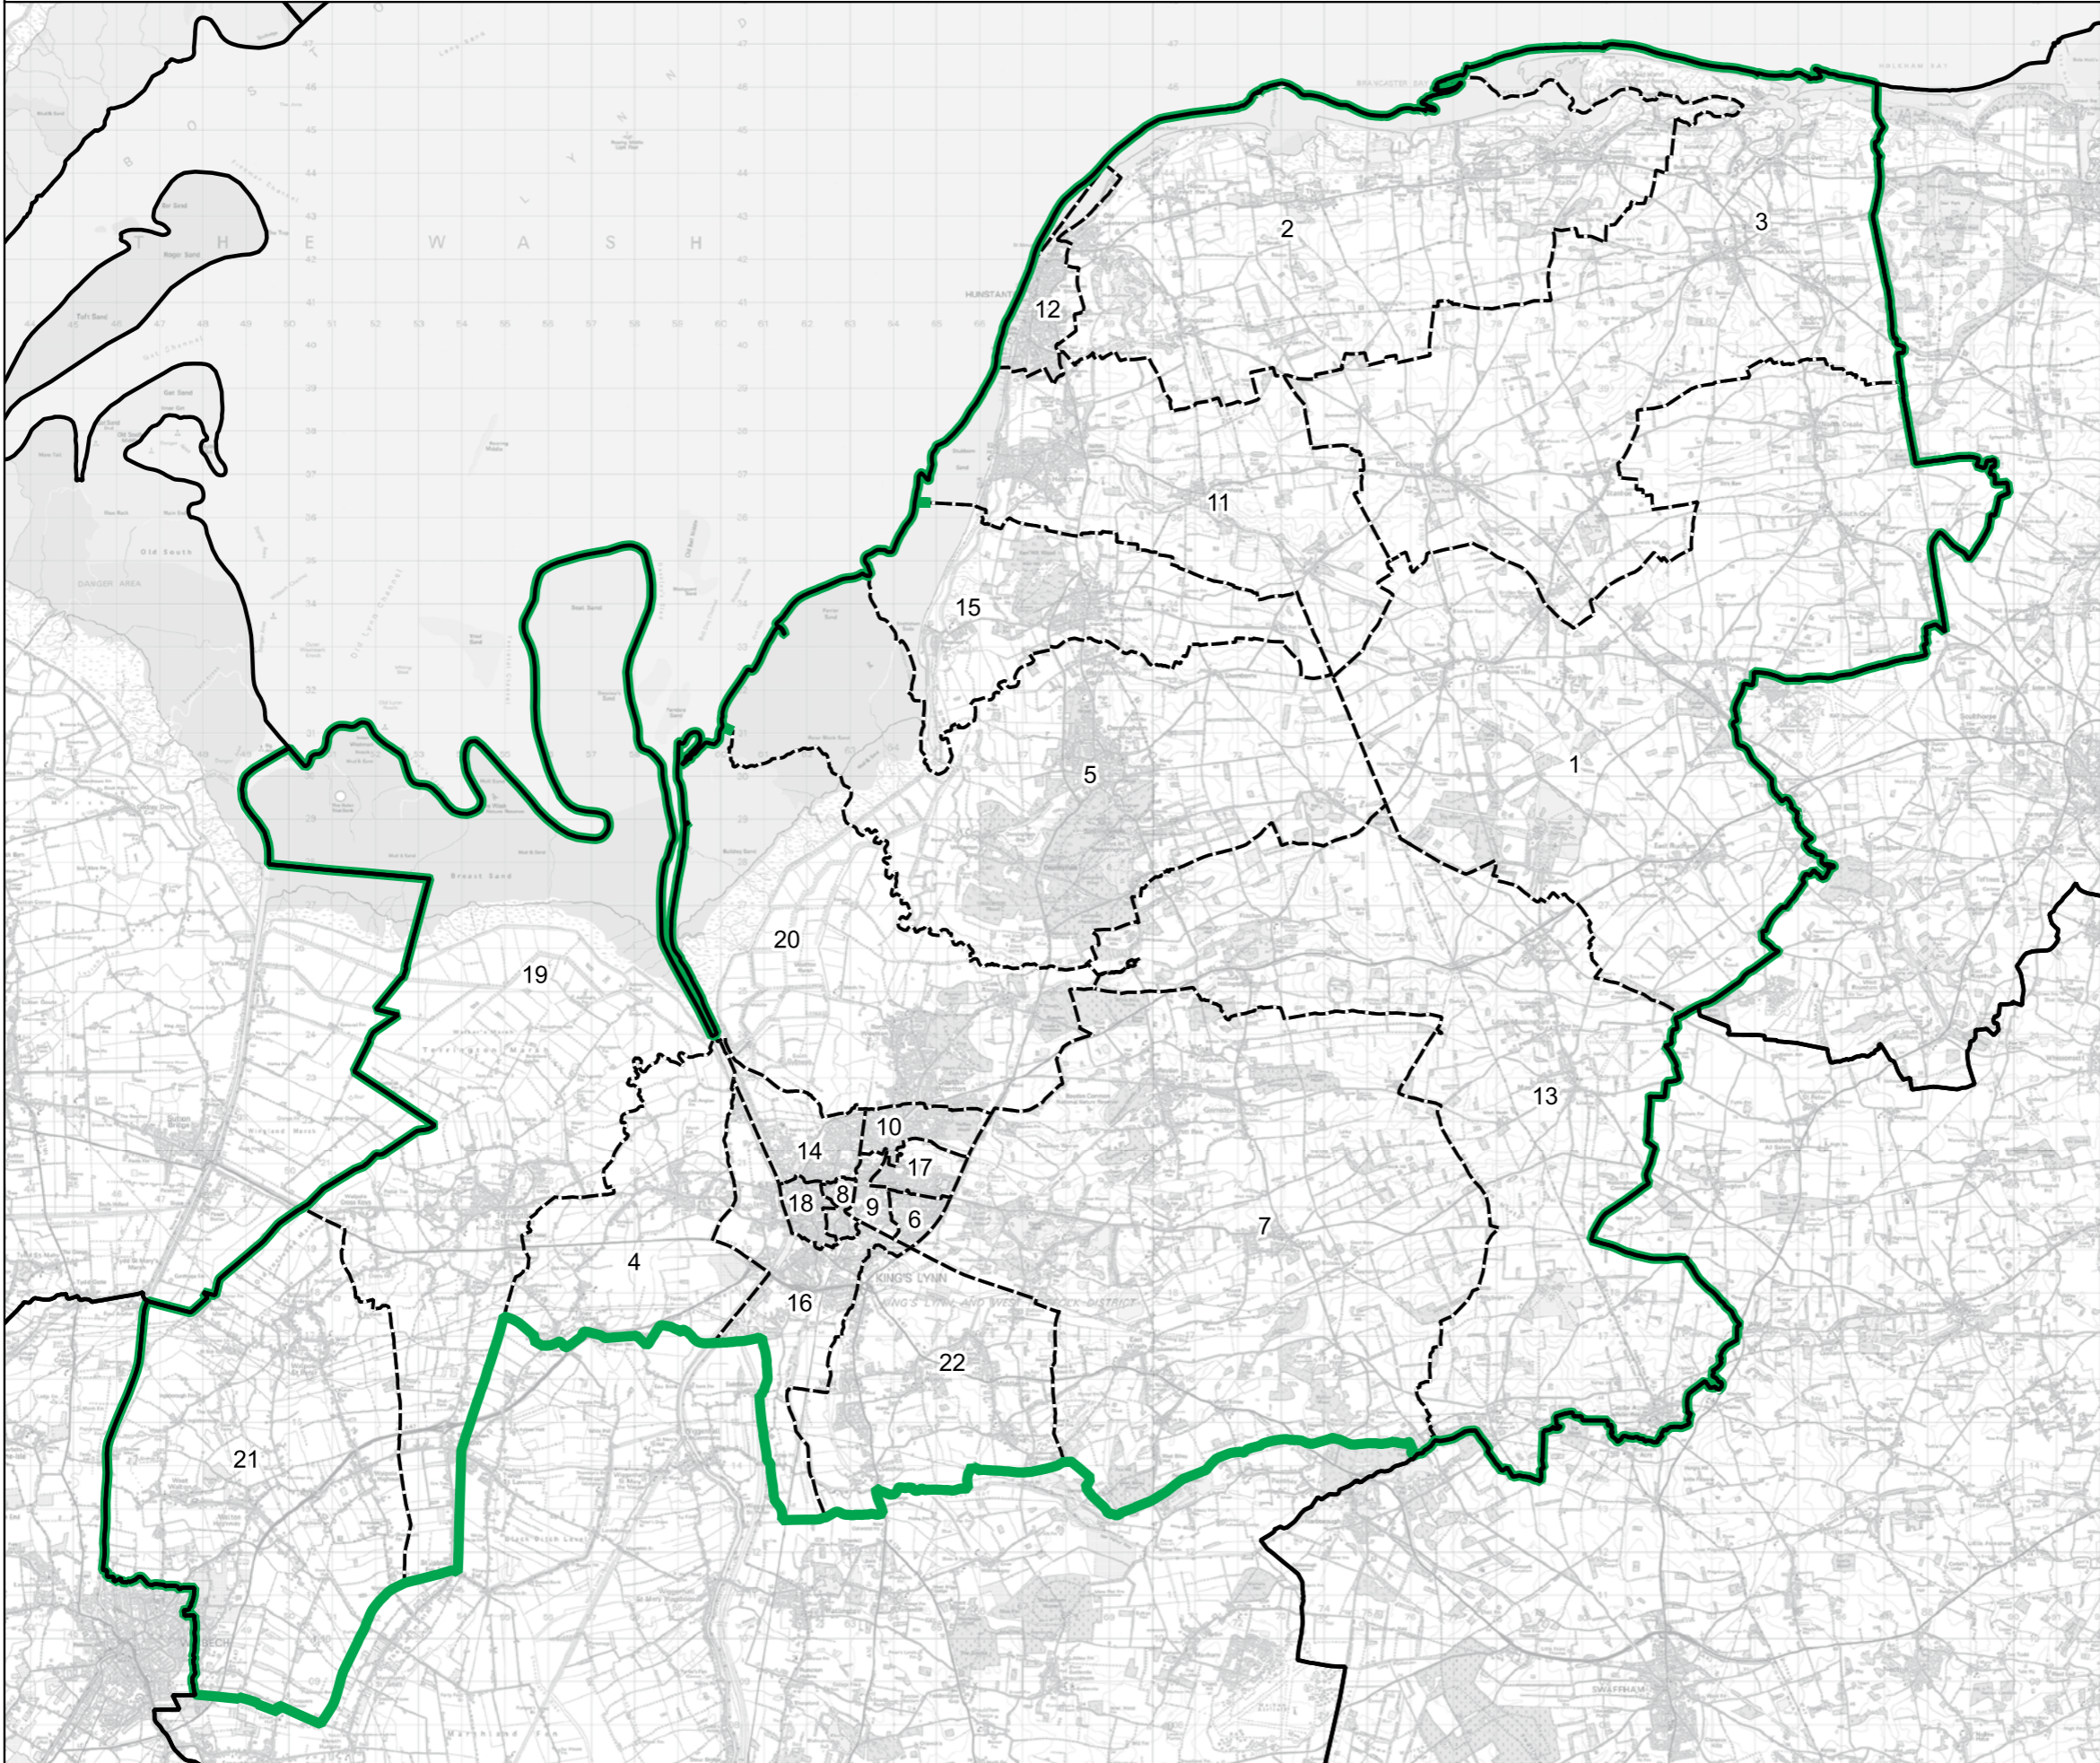

Boundary Commission for England - Final Recommendations for the Eastern Region

North West Norfolk County Constituency - Electorate 75,200

1. Wards:
2. 1 Bircham with Rudhams
   - 2 Brancaster
   - 3 Burnham Market & Docking
   - 4 Clenchwarton
   - 5 Dersingham
   - 6 Fairstead
   - 7 Gayton & Grimston
   - 8 Gaywood Chase
   - 9 Gaywood Clock
   - 10 Gaywood North Bank
   - 11 Heacham
   - 12 Hunstanton
   - 13 Massingham with Castle Acre
   - 14 North Lynn
   - 15 Snettisham
   - 16 South & West Lynn
   - 17 Springwood
   - 18 St. Margaret's with St. Nicholas
   - 19 Terrington
   - 20 The Woottons
   - 21 Walsoken, West Walton & Walpole
   - 22 West Winch

Constituency

Local Authorities

Wards

0 2 4 km

© Crown copyright and database rights 2023 OS 100018289. You are permitted to use this data solely to enable you to respond to, or interact with, the organisation that provided you with the data. You are not permitted to copy, sub-licence, distribute or sell any of this data to third parties in any form. Third party rights to enforce the terms of this licence shall be reserved to OS.