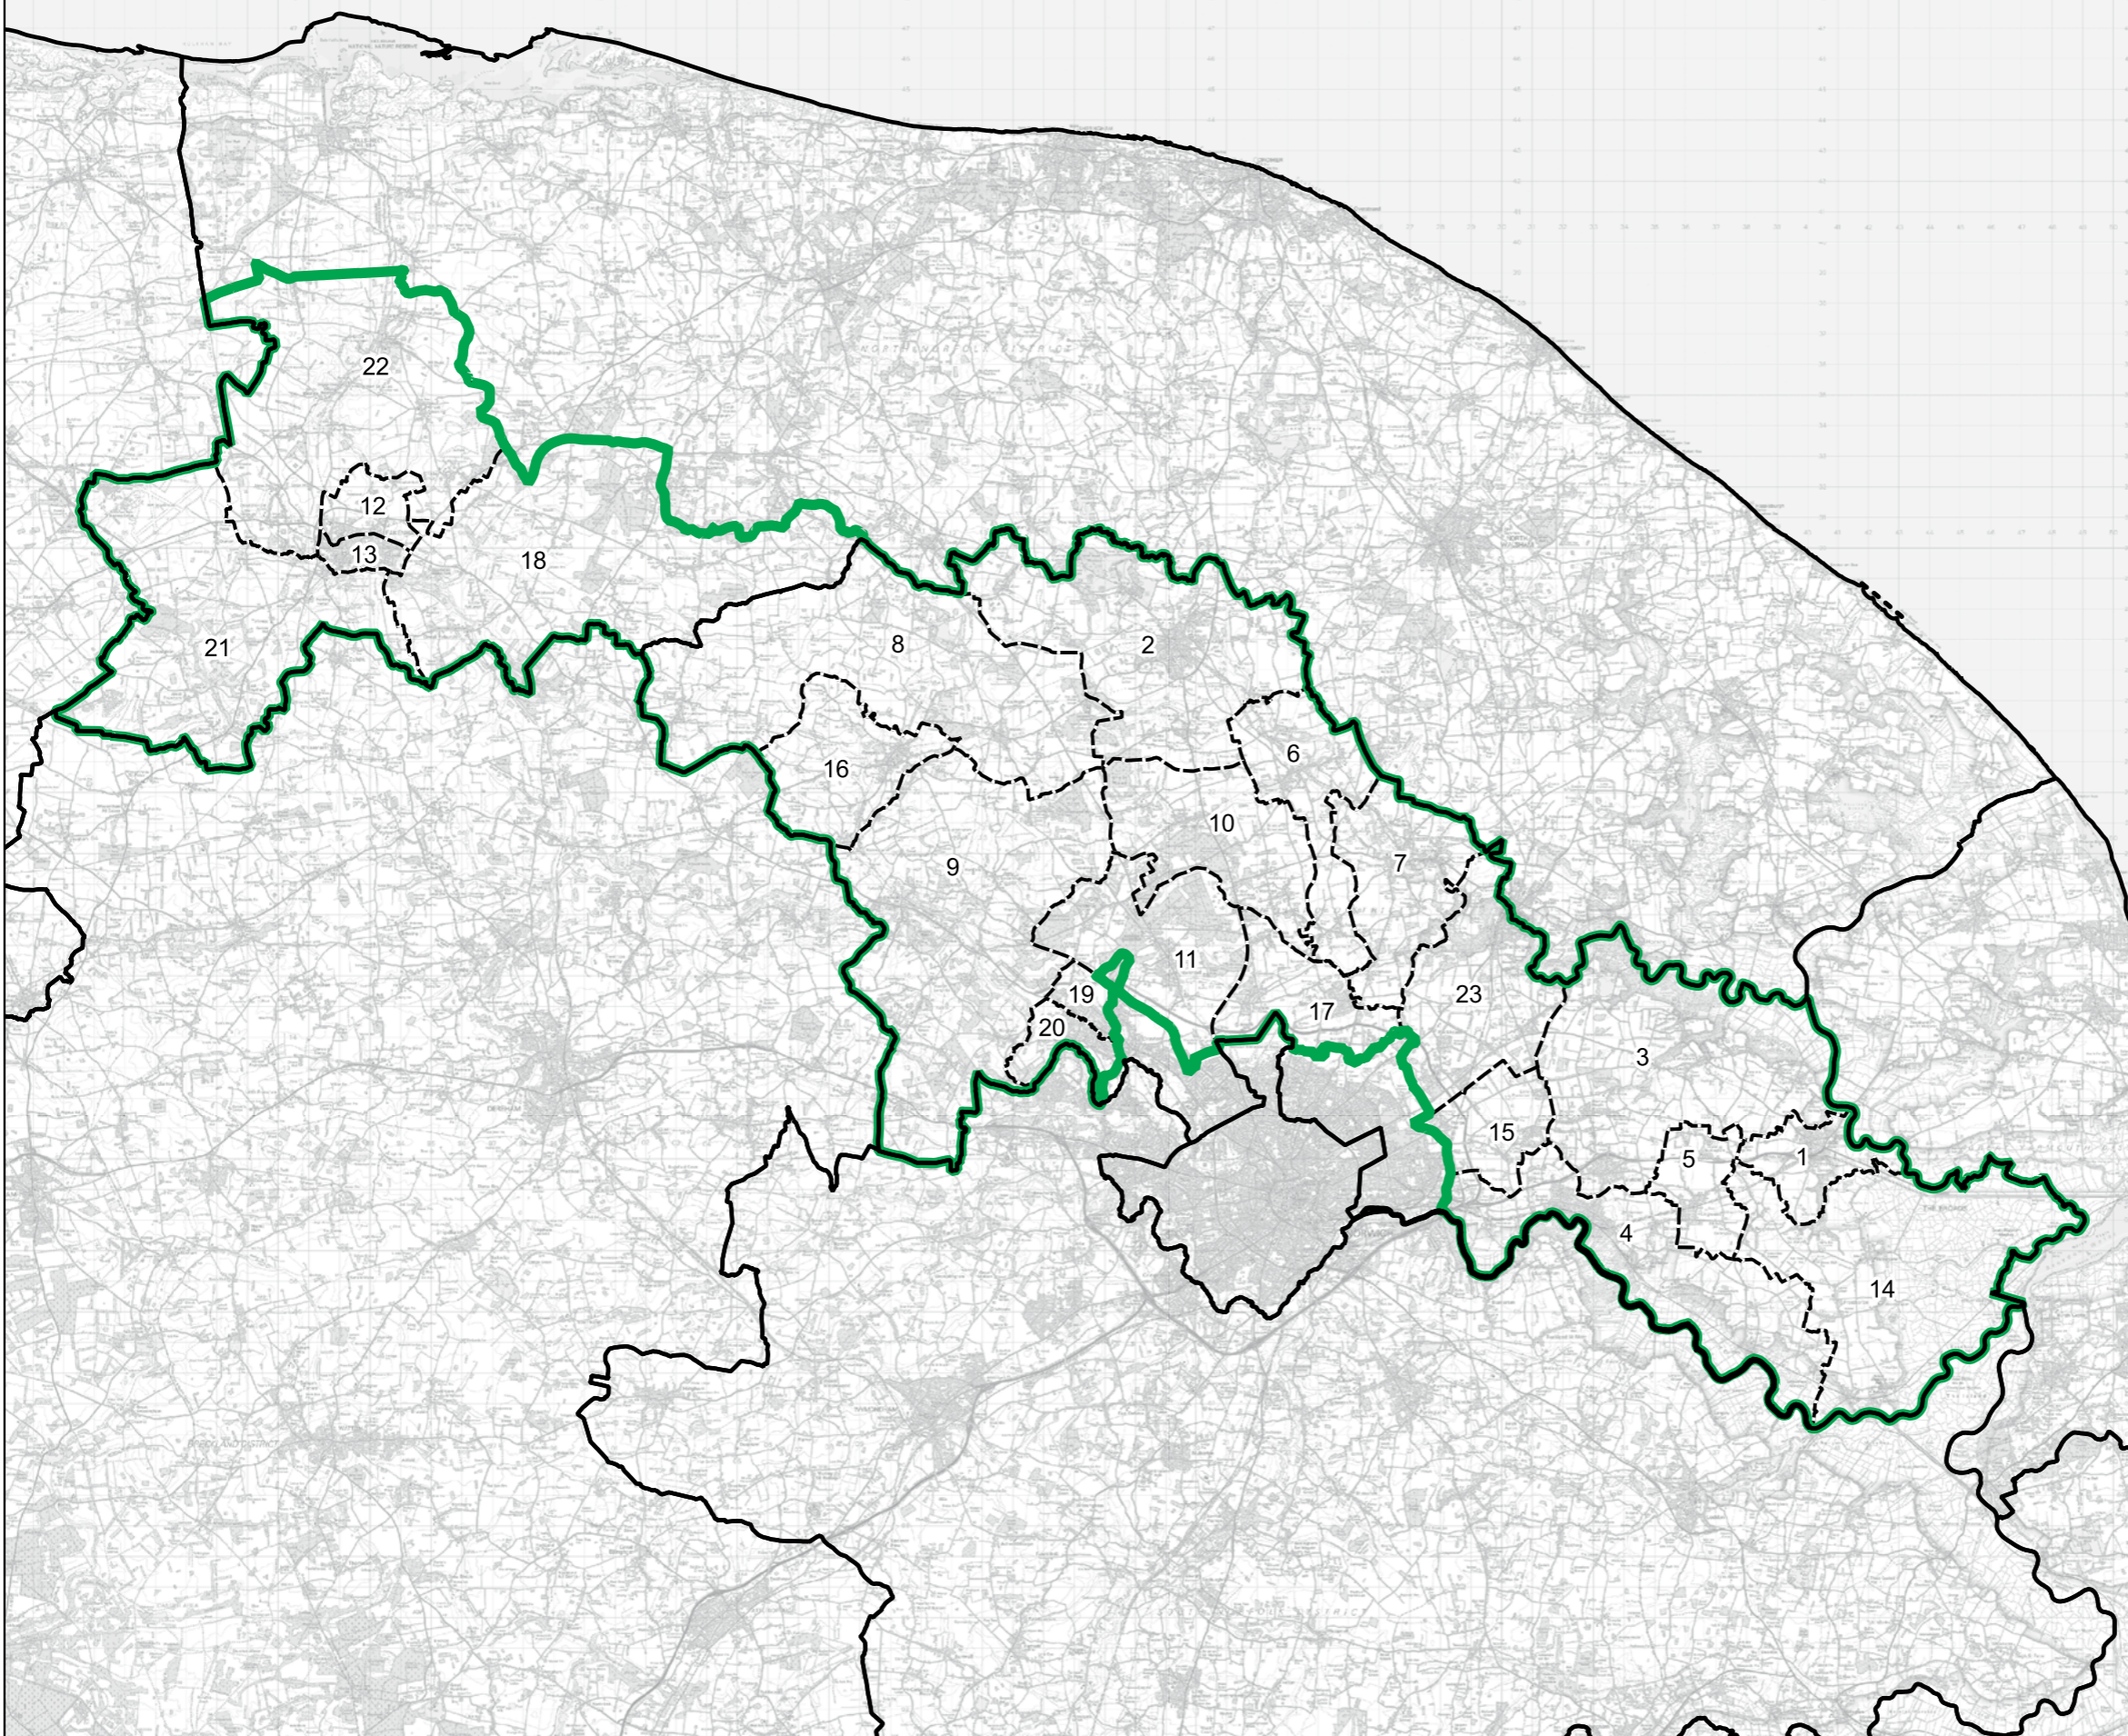

1. Wards:
2. 1 Acle
   - 2 Aylsham
   - 3 Blofield with South Walsham
   - 4 Brundall
   - 5 Burlingham
   - 6 Buxton
   - 7 Coltishall
   - 8 Eynesford
   - 9 Great Witchingham
   - 10 Hevingham
   - 11 Horsford and Felthorpe
   - 12 Lancaster North
   - 13 Lancaster South
   - 14 Marshes
   - 15 Plumstead
   - 16 Reepham
   - 17 Spixworth with St. Faiths
   - 18 Stibbard
   - 19 Taverham North
   - 20 Taverham South
   - 21 The Raynhams
   - 22 Walsingham
   - 23 Wroxham

Legend:

- Constituency
- Local Authorities
- Wards

Scale: 0 3 6 km

© Crown copyright and database rights 2023 OS 100018289. You are permitted to use this data solely to enable you to respond to, or interact with, the organisation that provided you with the data. You are not permitted to copy, sub-licence, distribute or sell any of this data to third parties in any form. Third party rights to enforce the terms of this licence shall be reserved to OS.