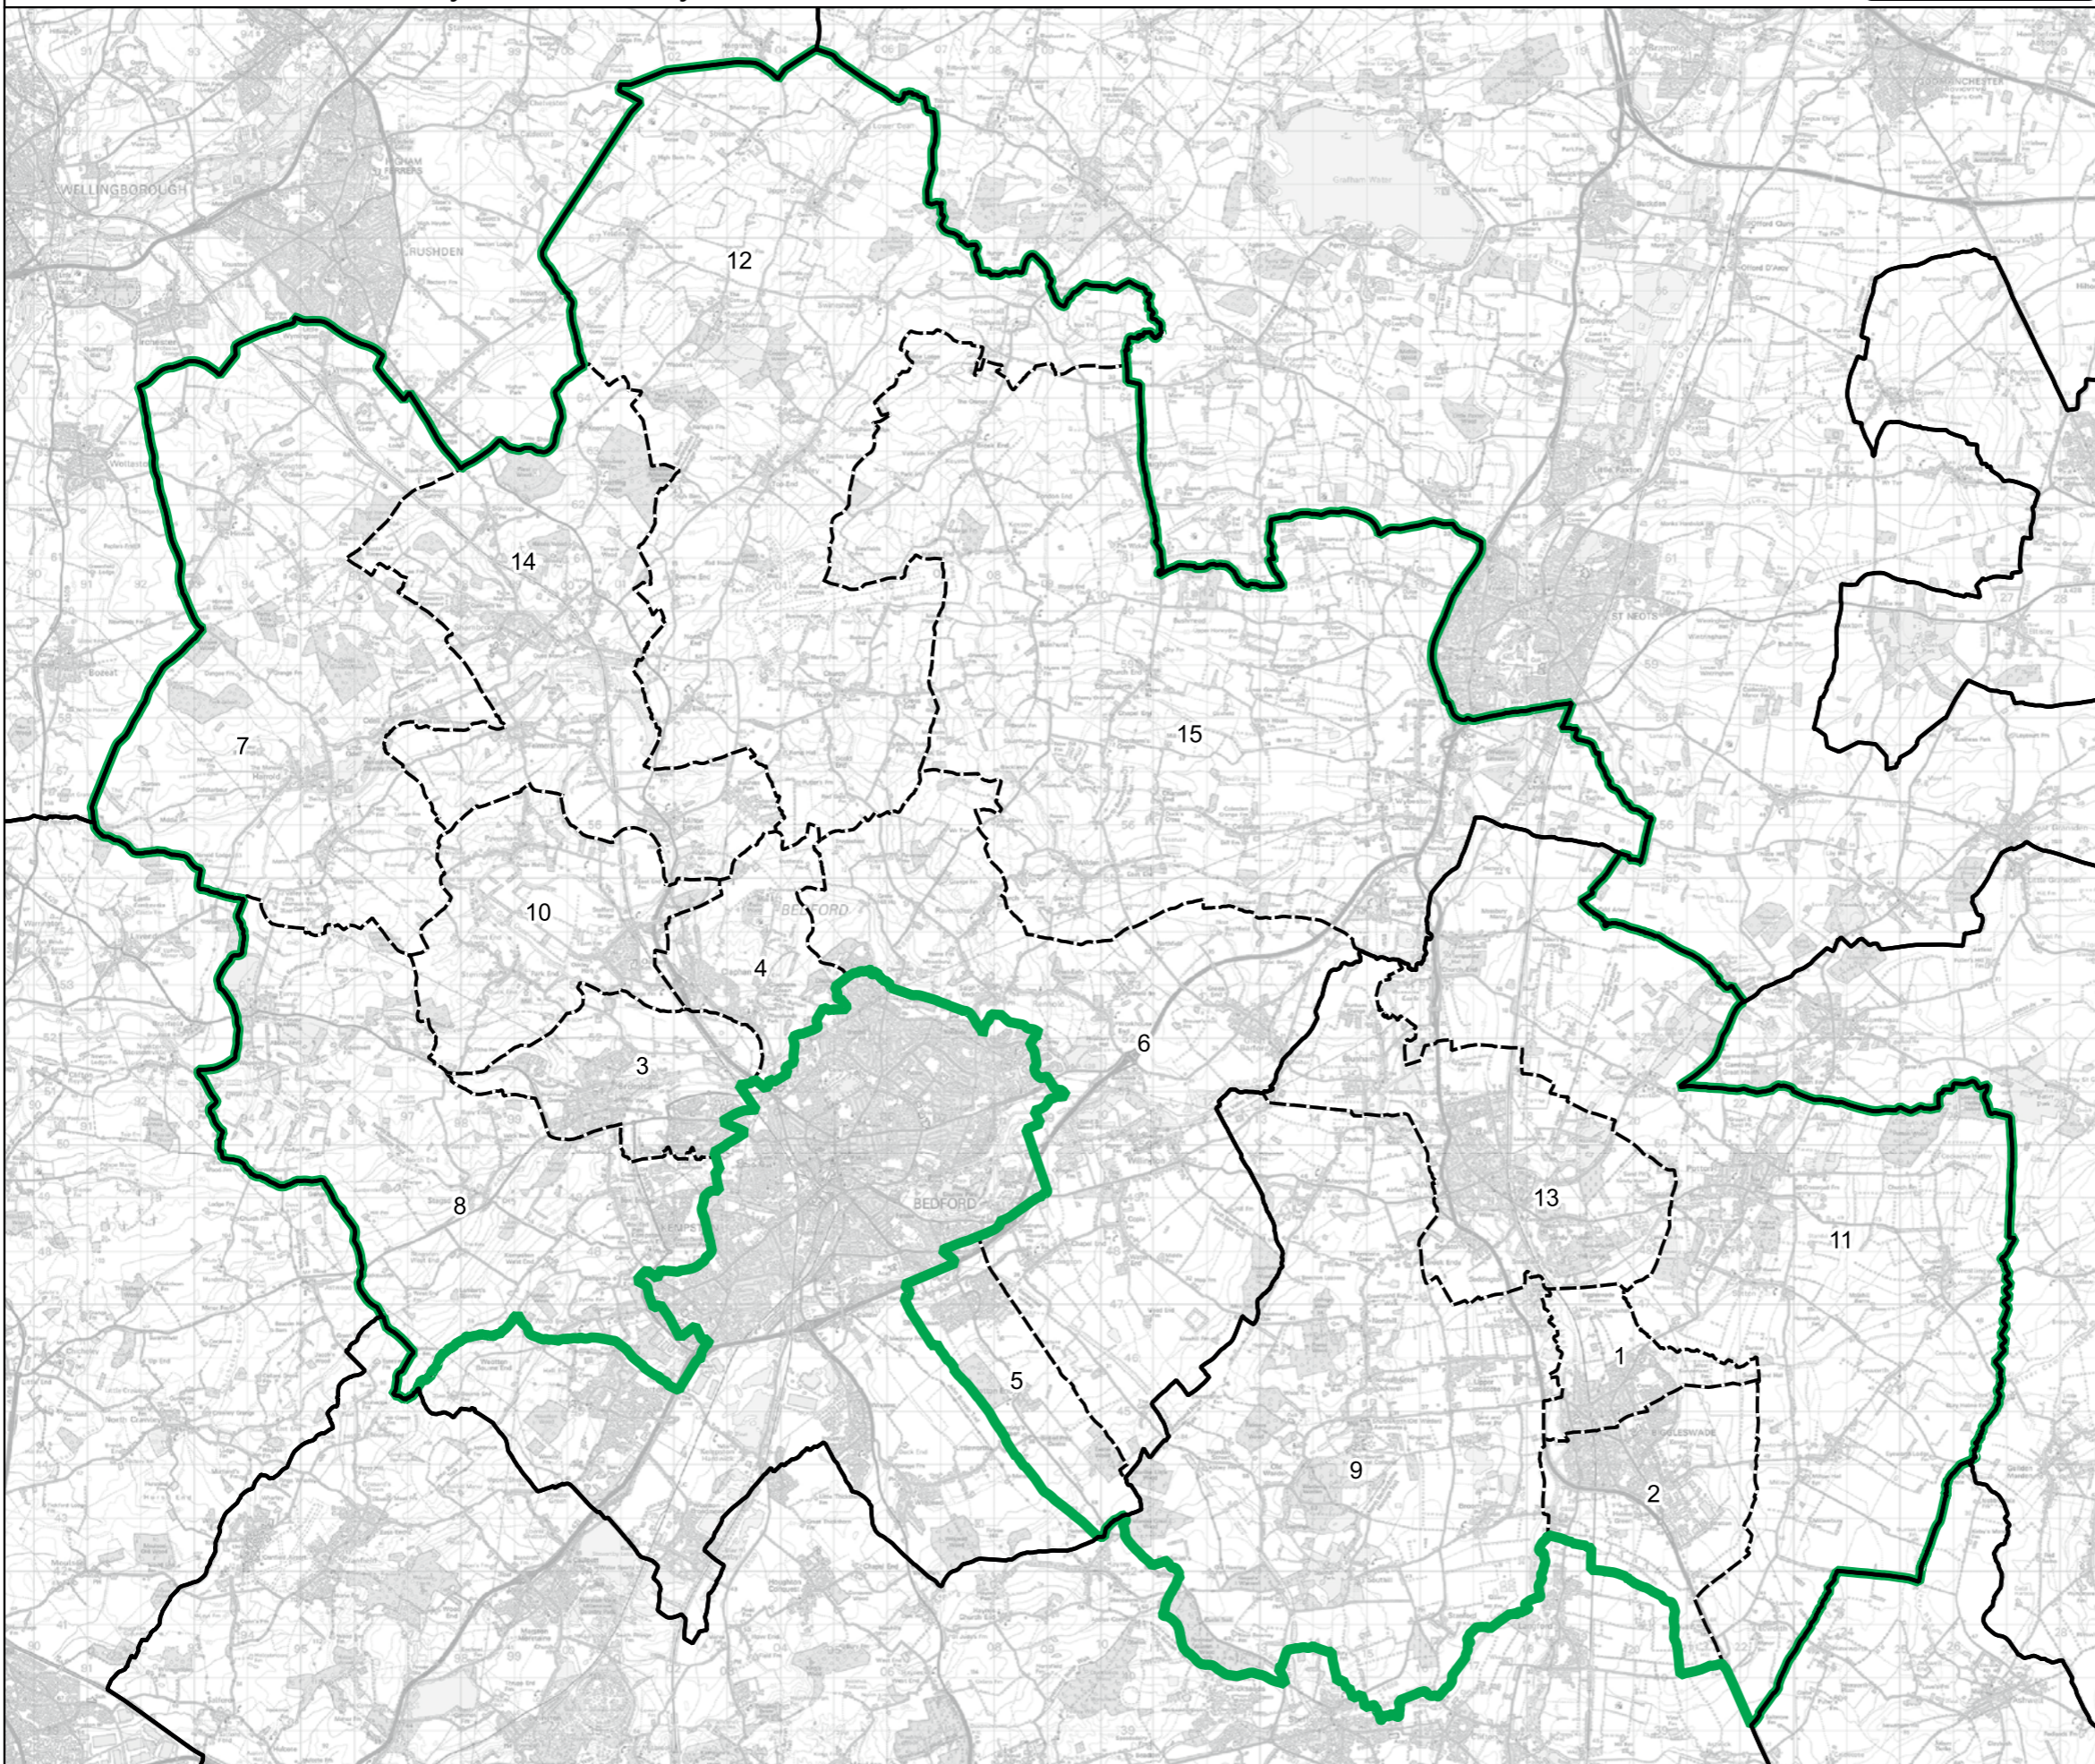

Wards:

- 1 Biggleswade North
- 2 Biggleswade South
- 3 Bromham and Biddenham
- 4 Clapham
- 5 Eastcotts
- 6 Great Barford
- 7 Harrold
- 8 Kempston Rural
- 9 Northill
- 10 Oakley
- 11 Potton
- 12 Riseley
- 13 Sandy
- 14 Sharnbrook
- 15 Wyboston

- Constituency
- Local Authorities
- Wards

© Crown copyright and database rights 2023 OS 100018289. You are permitted to use this data solely to enable you to respond to, or interact with, the organisation that provided you with the data. You are not permitted to copy, sub-licence, distribute or sell any of this data to third parties in any form. Third party rights to enforce the terms of this licence shall be reserved to OS.