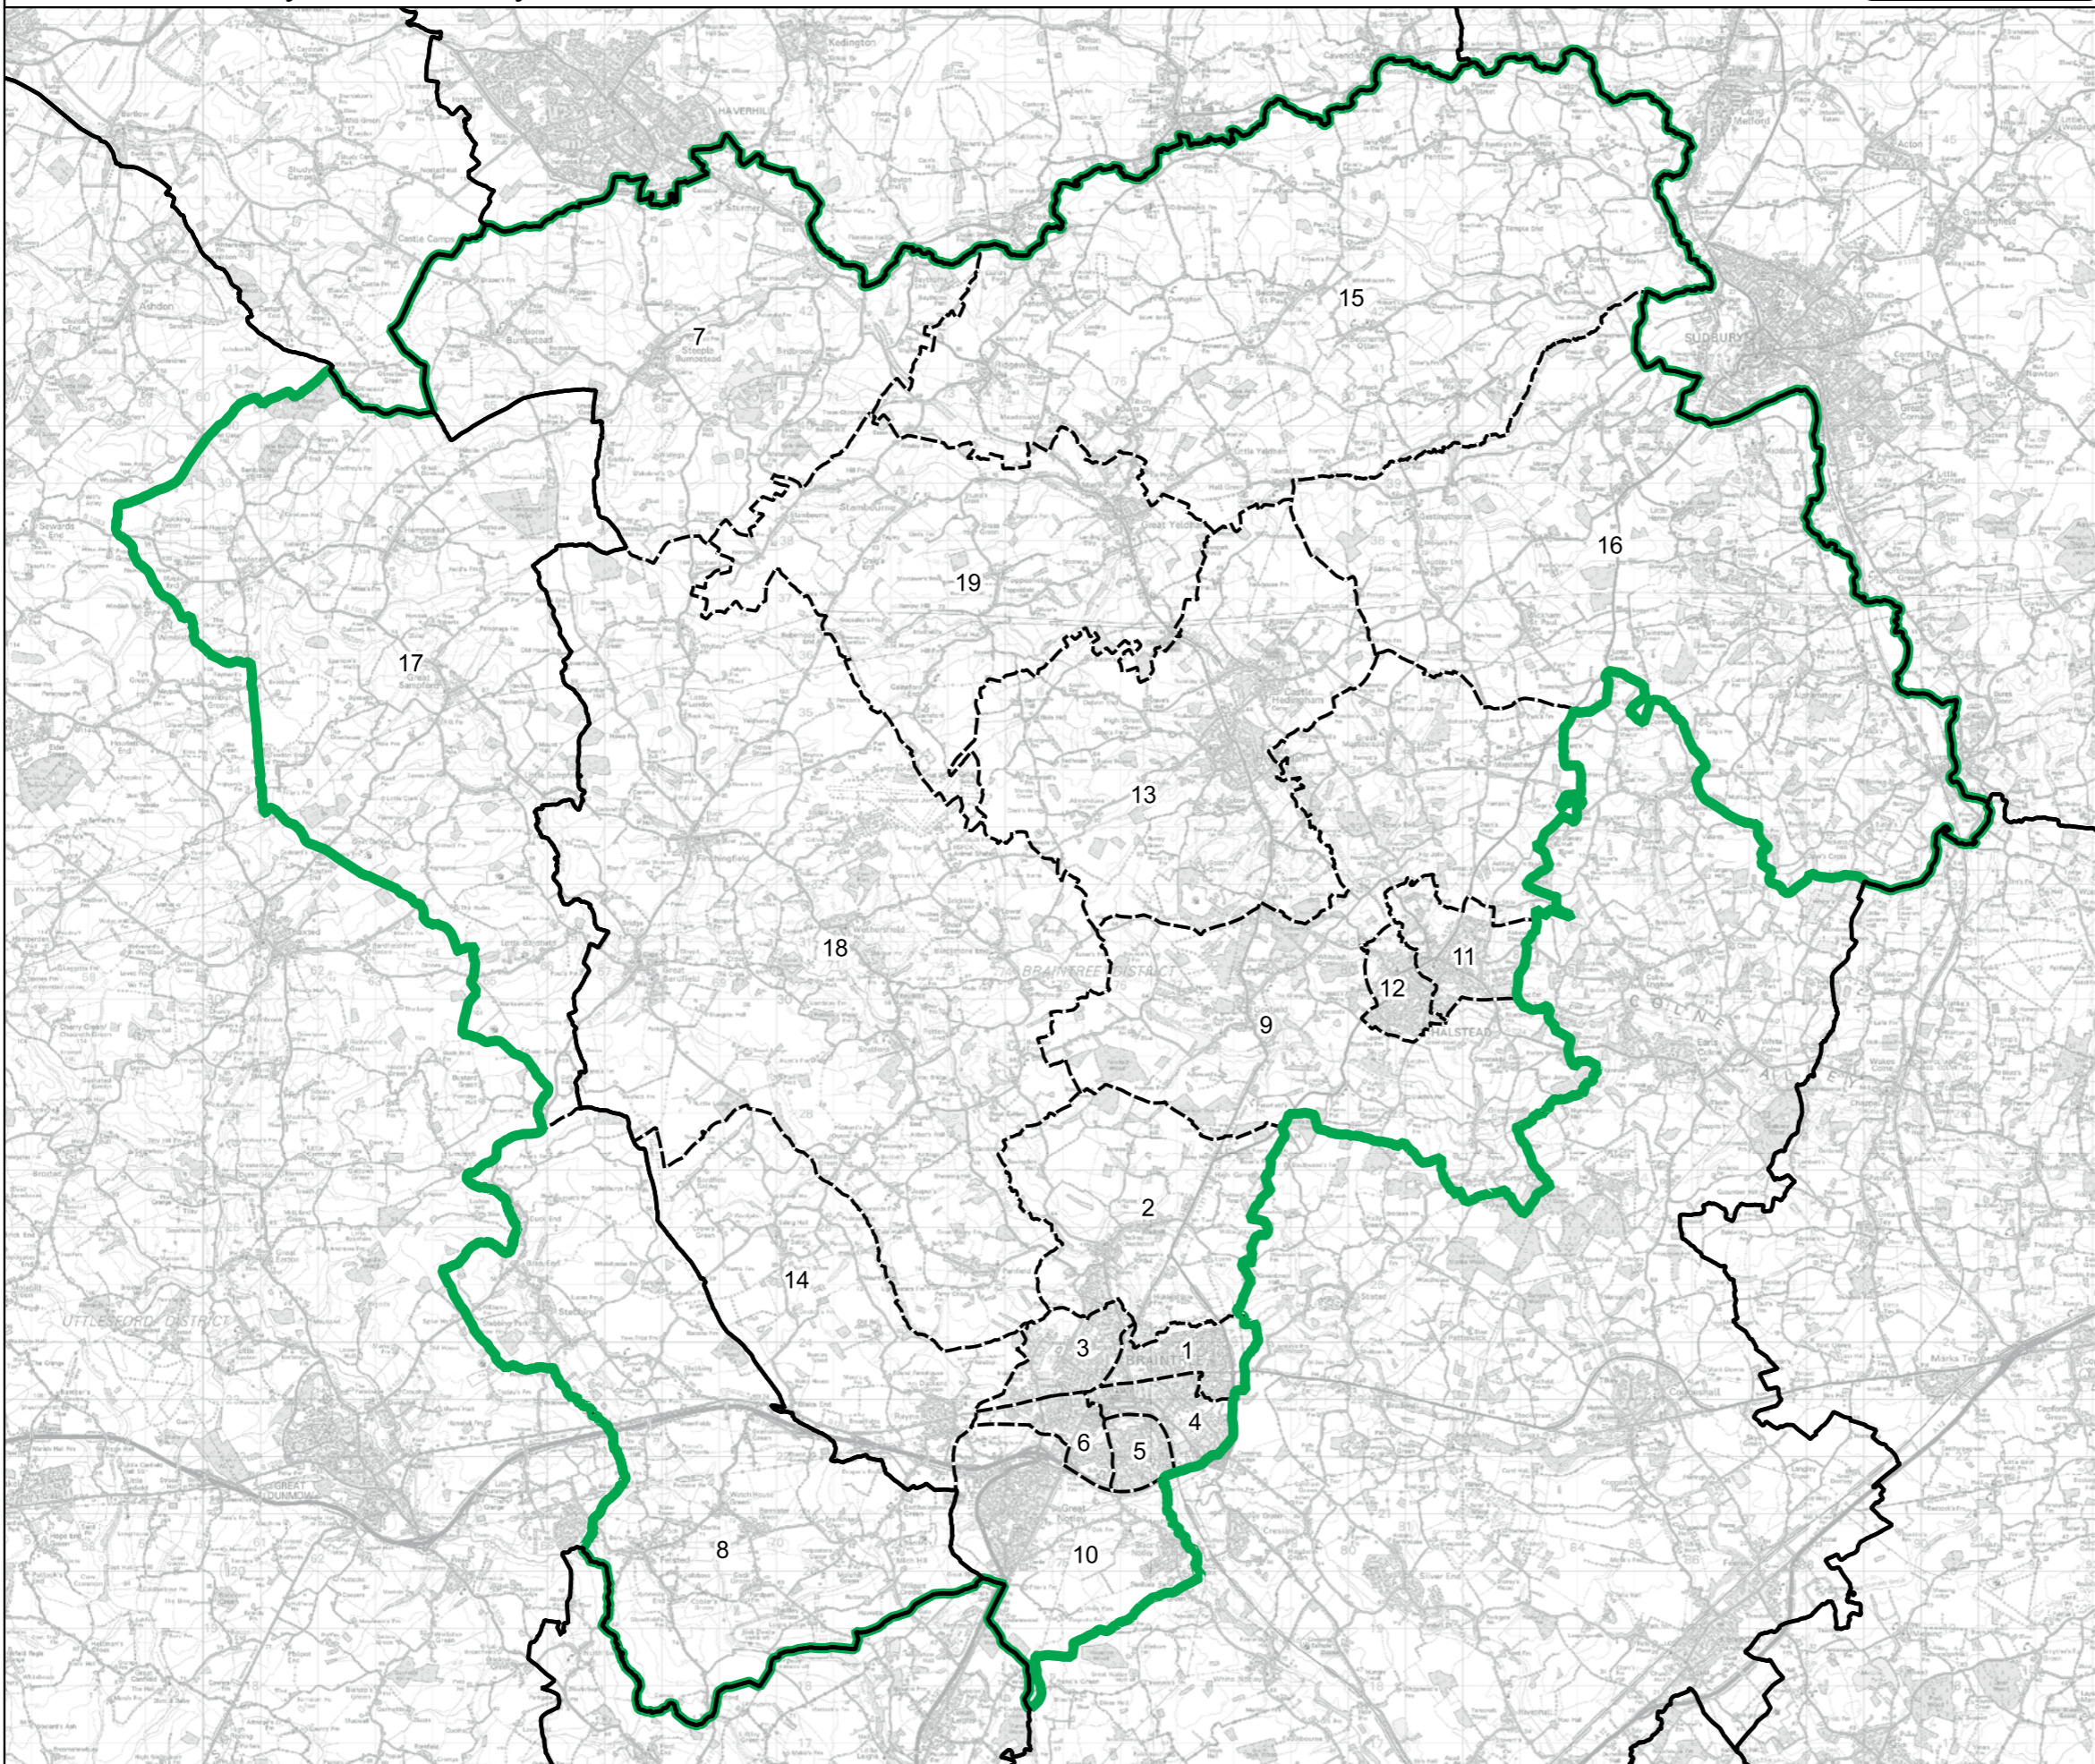

1. Wards:
2. 1 Bocking Blackwater
   - 2 Bocking North
   - 3 Bocking South
   - 4 Braintree Central & Beckers Green
   - 5 Braintree South
   - 6 Braintree West
   - 7 Bumpstead
   - 8 Felsted & Stebbing
   - 9 Gosfield & Greenstead Green
   - 10 Great Notley & Black Notley
   - 11 Halstead St. Andrew's
   - 12 Halstead Trinity
   - 13 Hedingham
   - 14 Rayne
   - 15 Stour Valley North
   - 16 Stour Valley South
   - 17 The Sampfords
   - 18 Three Fields
   - 19 Yeldham

Constituency

Local Authorities

Wards

© Crown copyright and database rights 2023 OS 100018289. You are permitted to use this data solely to enable you to respond to, or interact with, the organisation that provided you with the data. You are not permitted to copy, sub-licence, distribute or sell any of this data to third parties in any form. Third party rights to enforce the terms of this licence shall be reserved to OS.