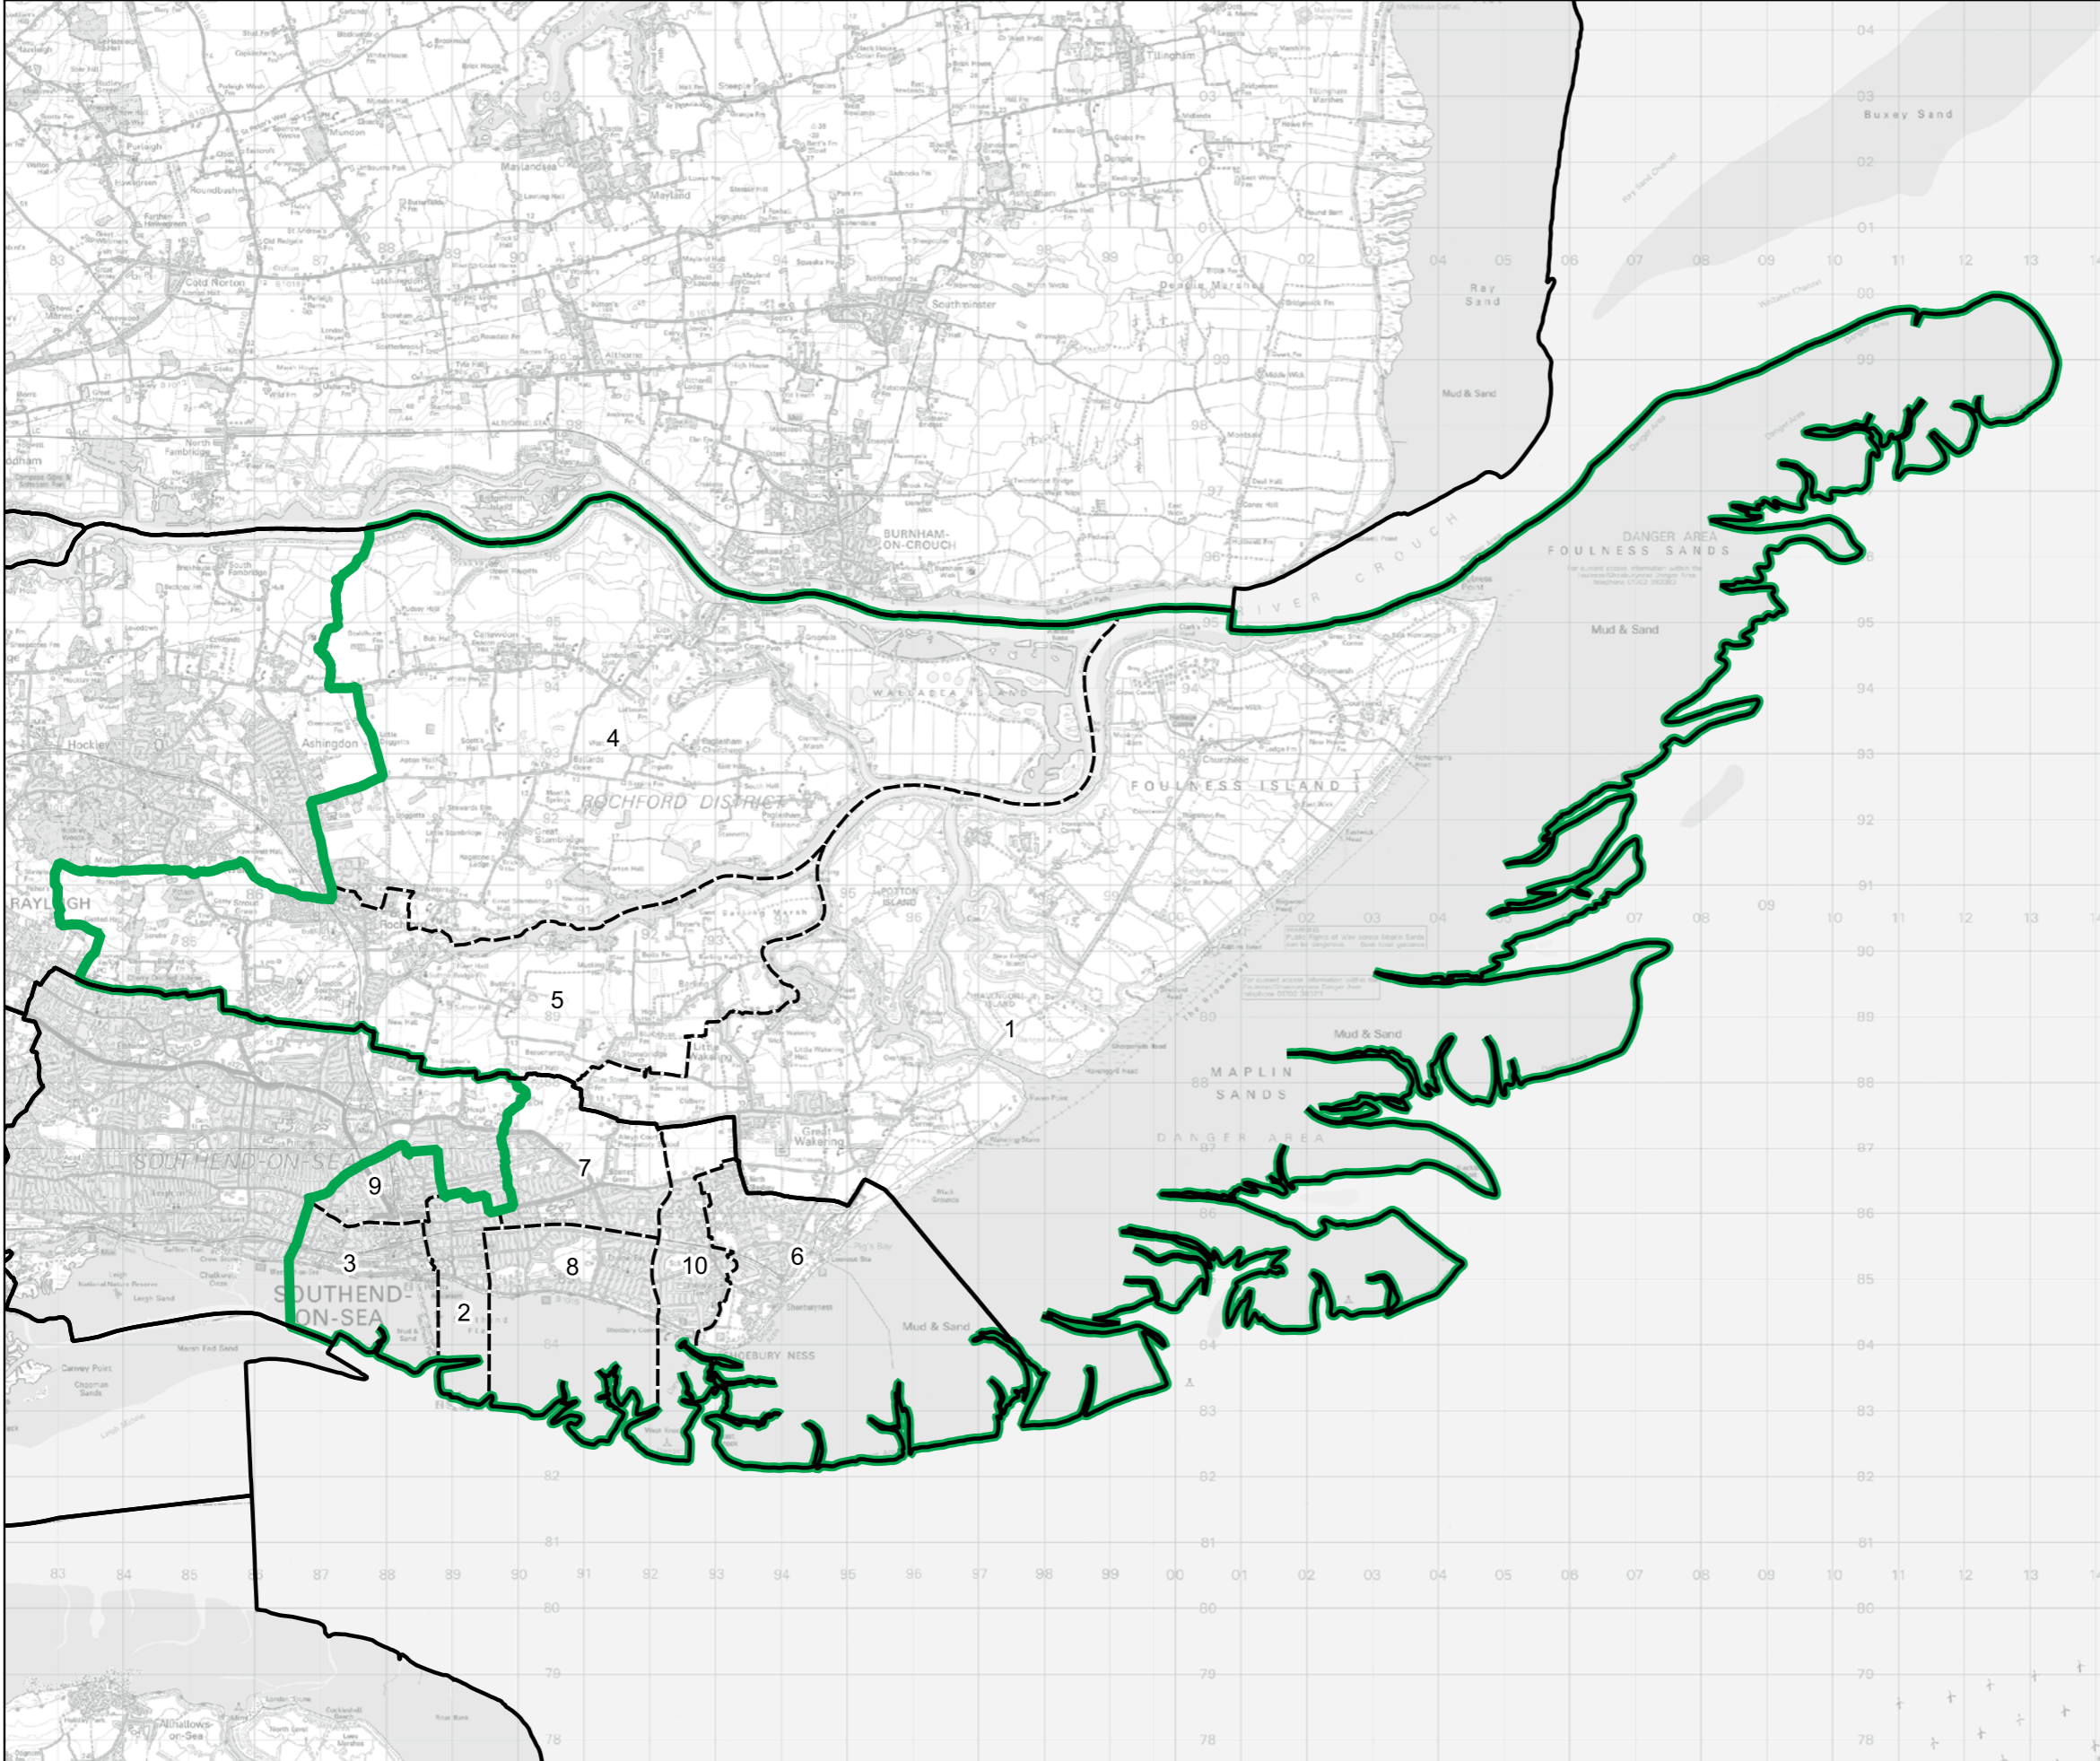

Wards:

- 1 Foulness & The Wakerings
- 2 Kursaal
- 3 Milton
- 4 Roche North & Rural
- 5 Roche South
- 6 Shoeburyness
- 7 Southchurch
- 8 Thorpe
- 9 Victoria
- 10 West Shoebury

- Constituency
- Local Authorities
- Wards