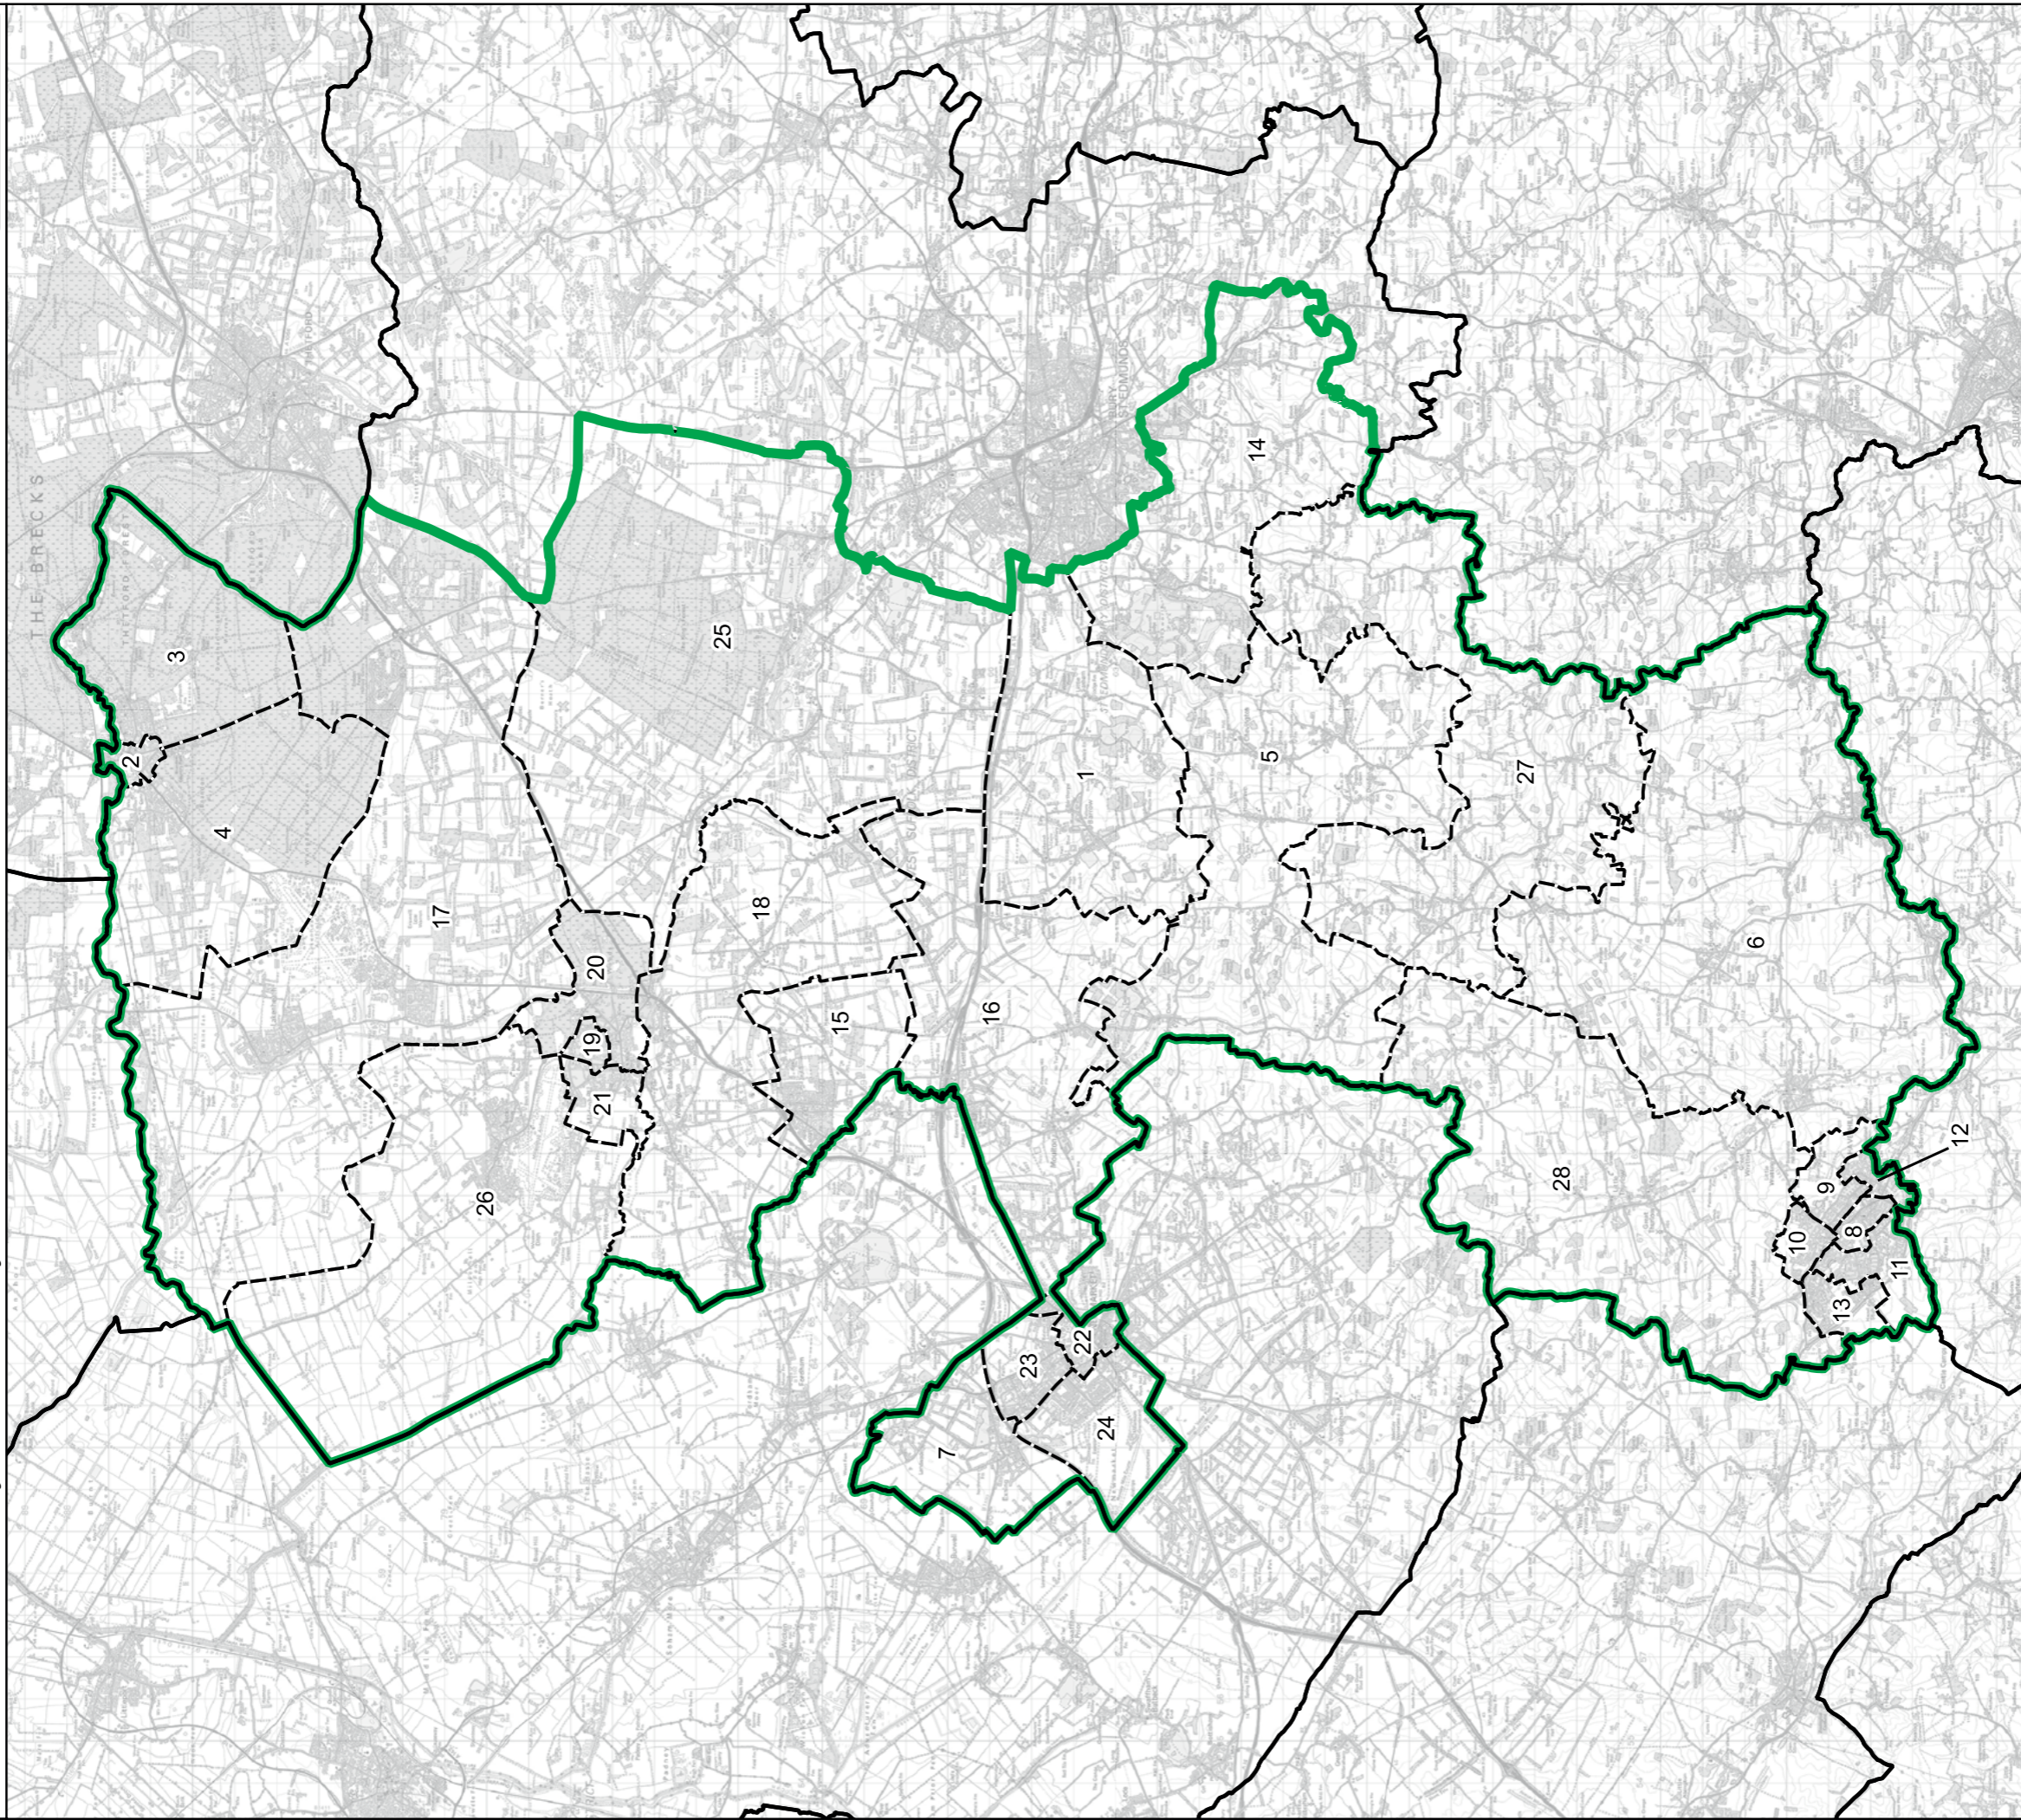

Boundary Commission for England - Final Recommendations for the Eastern Region
West Suffolk County Constituency - Electorate 76,243

Wards:

1 Barrow	7 Exning	15 Icen	22 Newmarket East
2 Brandon Central	8 Haverhill Central	16 Kentford & Moulton	23 Newmarket North
3 Brandon East	9 Haverhill East	17 Lakenheath	24 Newmarket West
4 Brandon West	10 Haverhill North	18 Manor	25 Risby
5 Chedburgh & Chevington	11 Haverhill South	19 Mildenhall Great Heath	26 The Rows
6 Clare, Hundon & Kedington	12 Haverhill South East	20 Mildenhall Kingsway & Market	27 Whepstead & Wickhambrook
	13 Haverhill West	21 Mildenhall Queensway	28 Withersfield
	14 Horringer		

- Constituency
- Local Authorities
- Wards

© Crown copyright and database rights 2023 OS 100018289. You are permitted to use this data solely to enable you to respond to, or interact with, the organisation that provided you with the data. You are not permitted to copy, sub-licence, distribute or sell any of this data to third parties in any form. Third party rights to enforce the terms of this licence shall be reserved to OS.

West Suffolk County Constituency