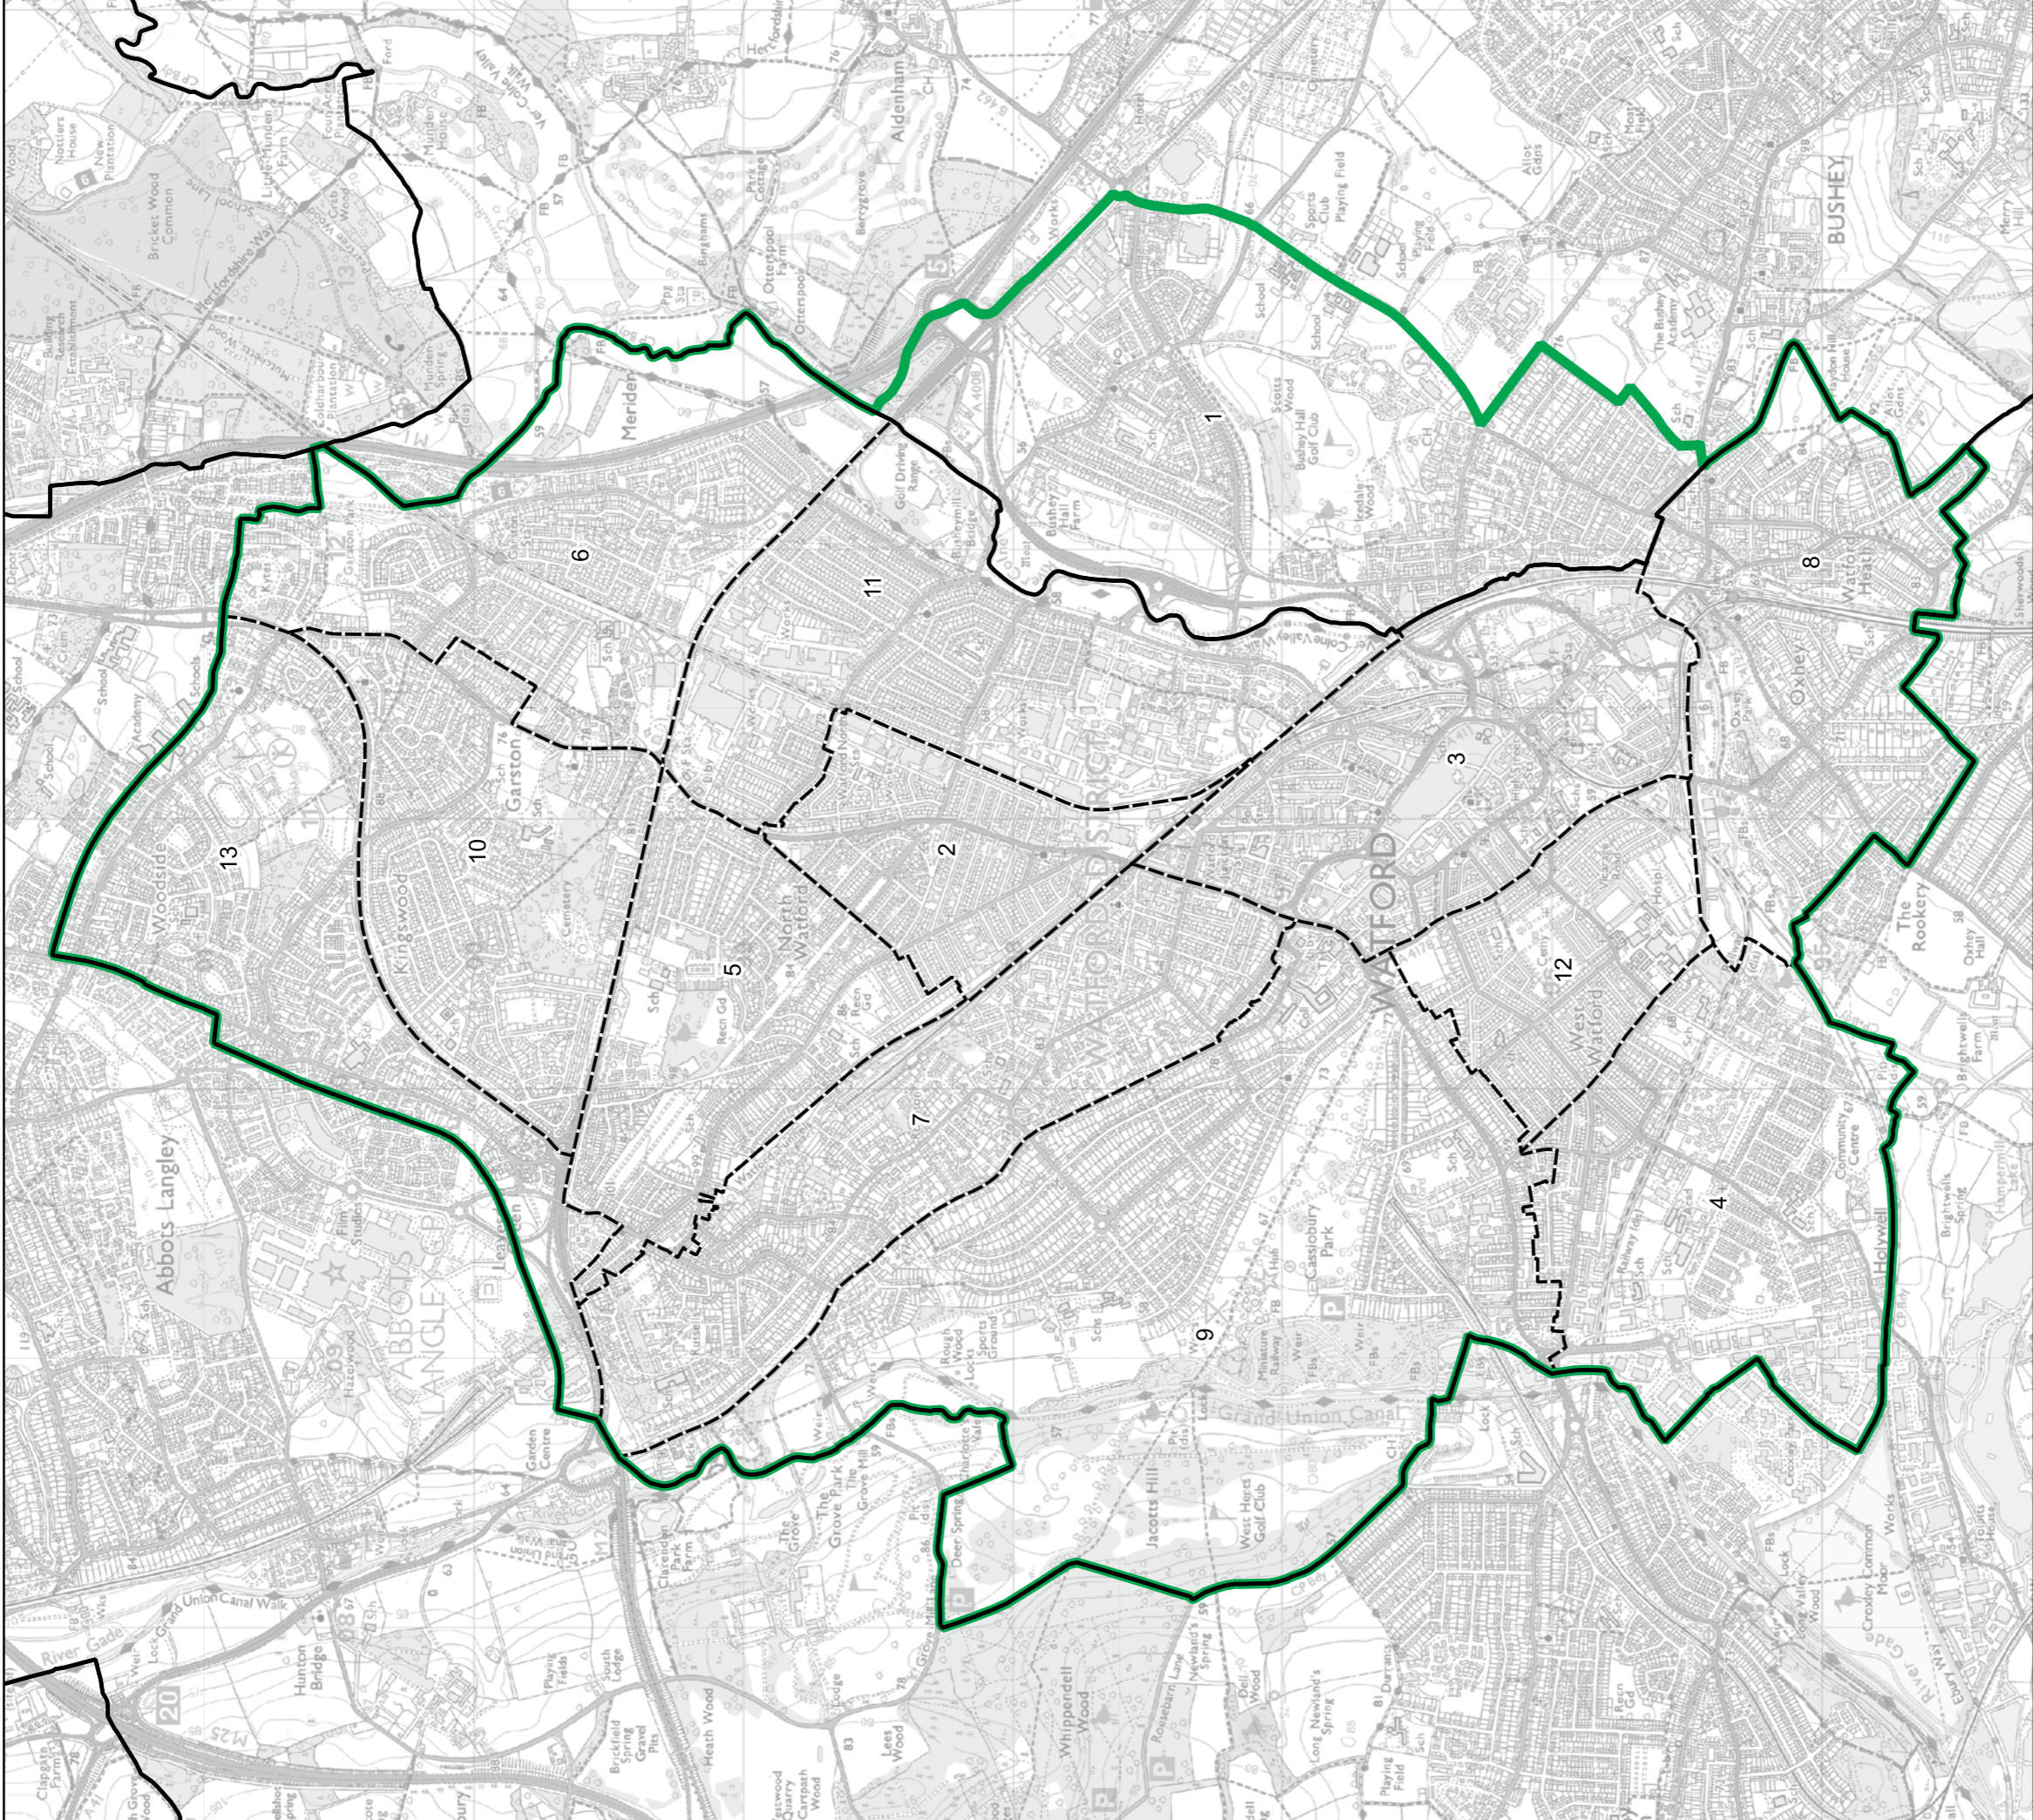

Boundary Commission for England - Final Recommendations for the Eastern Region
Watford Borough Constituency - Electorate 70,576

Wards:

1 Bushey North	9 Park
2 Callowland	10 Stanborough
3 Central	11 Tudor
4 Holywell	12 Vicarage
5 Leggatts	13 Woodside
6 Meriden	
7 Nascot	
8 Oxhey	

Legend:

- Constituency
- Local Authorities
- Wards

Scale: 0 0.3 0.6 km

North Arrow: N

© Crown copyright and database rights 2023 OS 100018269. You are permitted to use this data solely to enable you to respond to, or interact with, the organisation that provided you with the data. You are not permitted to copy, sub-licence, distribute or sell any of this data to third parties in any form. Third party rights to enforce the terms of this licence shall be reserved to OS.

Watford Borough Constituency