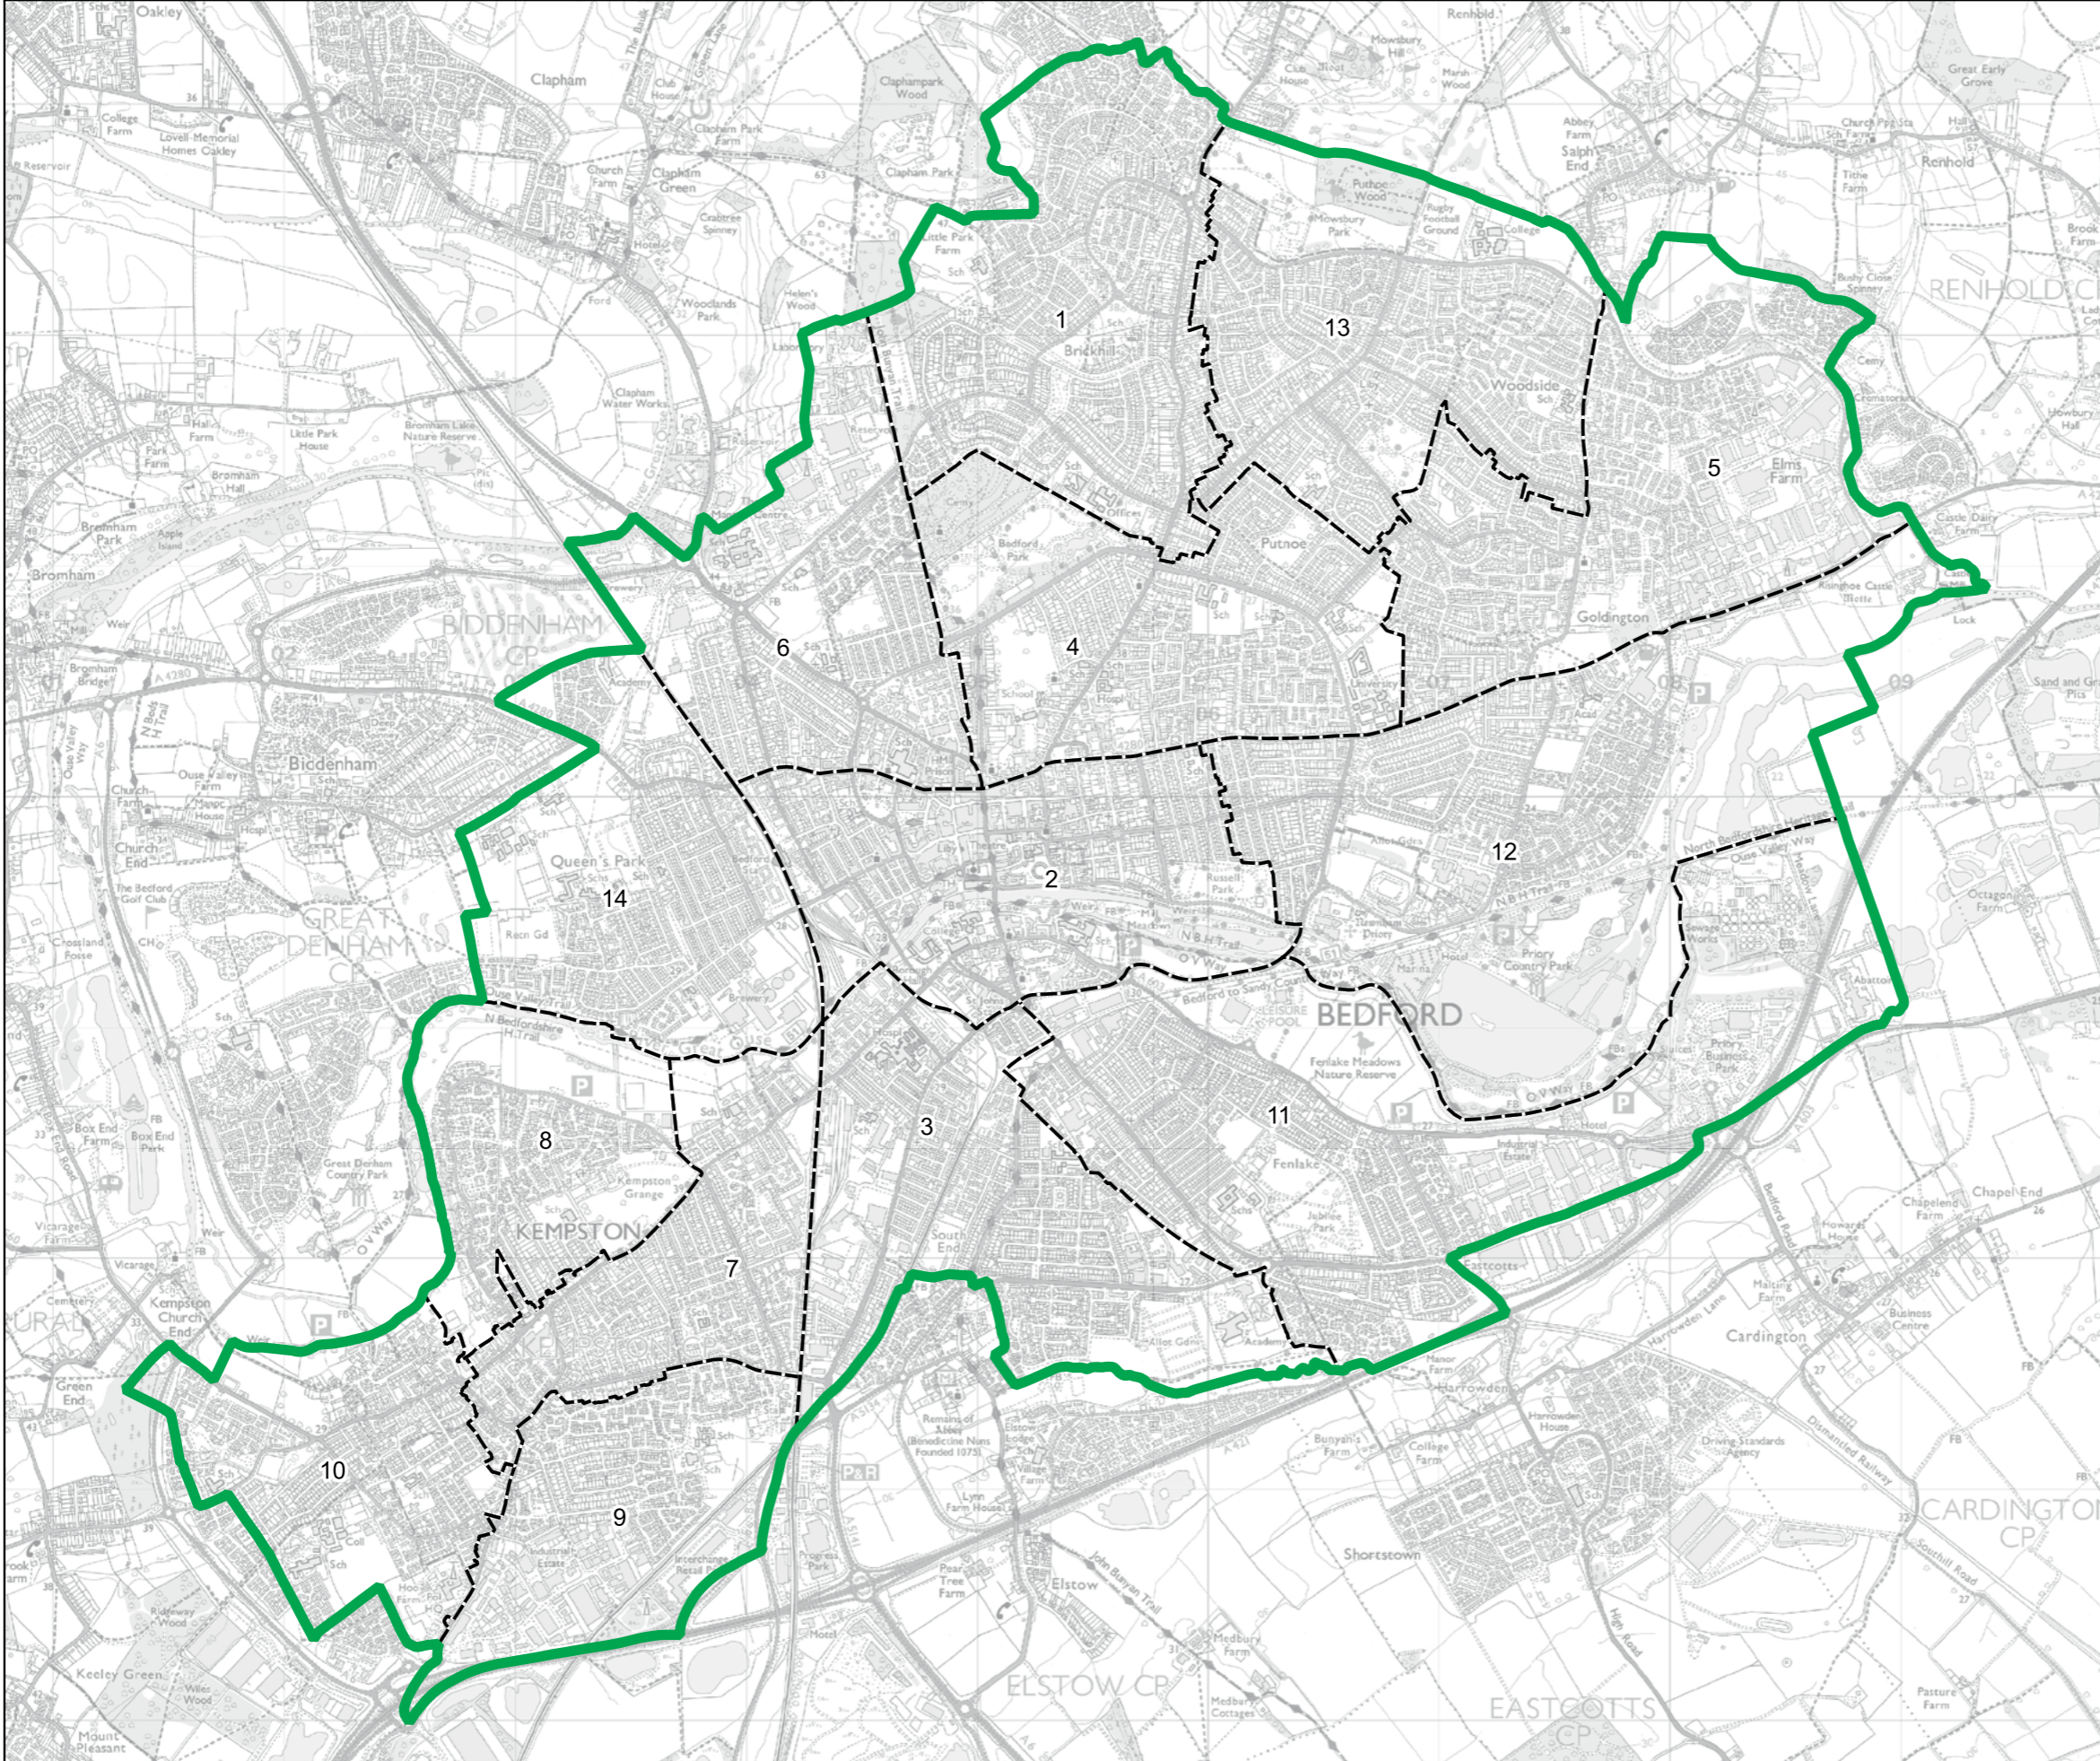

Boundary Commission for England - Final Recommendations for the Eastern Region

Bedford Borough Constituency - Electorate 70,068

Wards:

- 1 Brickhill
- 2 Castle
- 3 Cauldwell
- 4 De Parys
- 5 Goldington
- 6 Harpur
- 7 Kempston Central and East
- 8 Kempston North
- 9 Kempston South
- 10 Kempston West
- 11 Kingsbrook
- 12 Newnham
- 13 Putnoe
- 14 Queens Park

- Constituency
- Local Authorities
- Wards

0 0.4 0.8 km

© Crown copyright and database rights 2023 OS 100018289. You are permitted to use this data solely to enable you to respond to, or interact with, the organisation that provided you with the data. You are not permitted to copy, sub-licence, distribute or sell any of this data to third parties in any form. Third party rights to enforce the terms of this licence shall be reserved to OS.

Bedford Borough Constituency