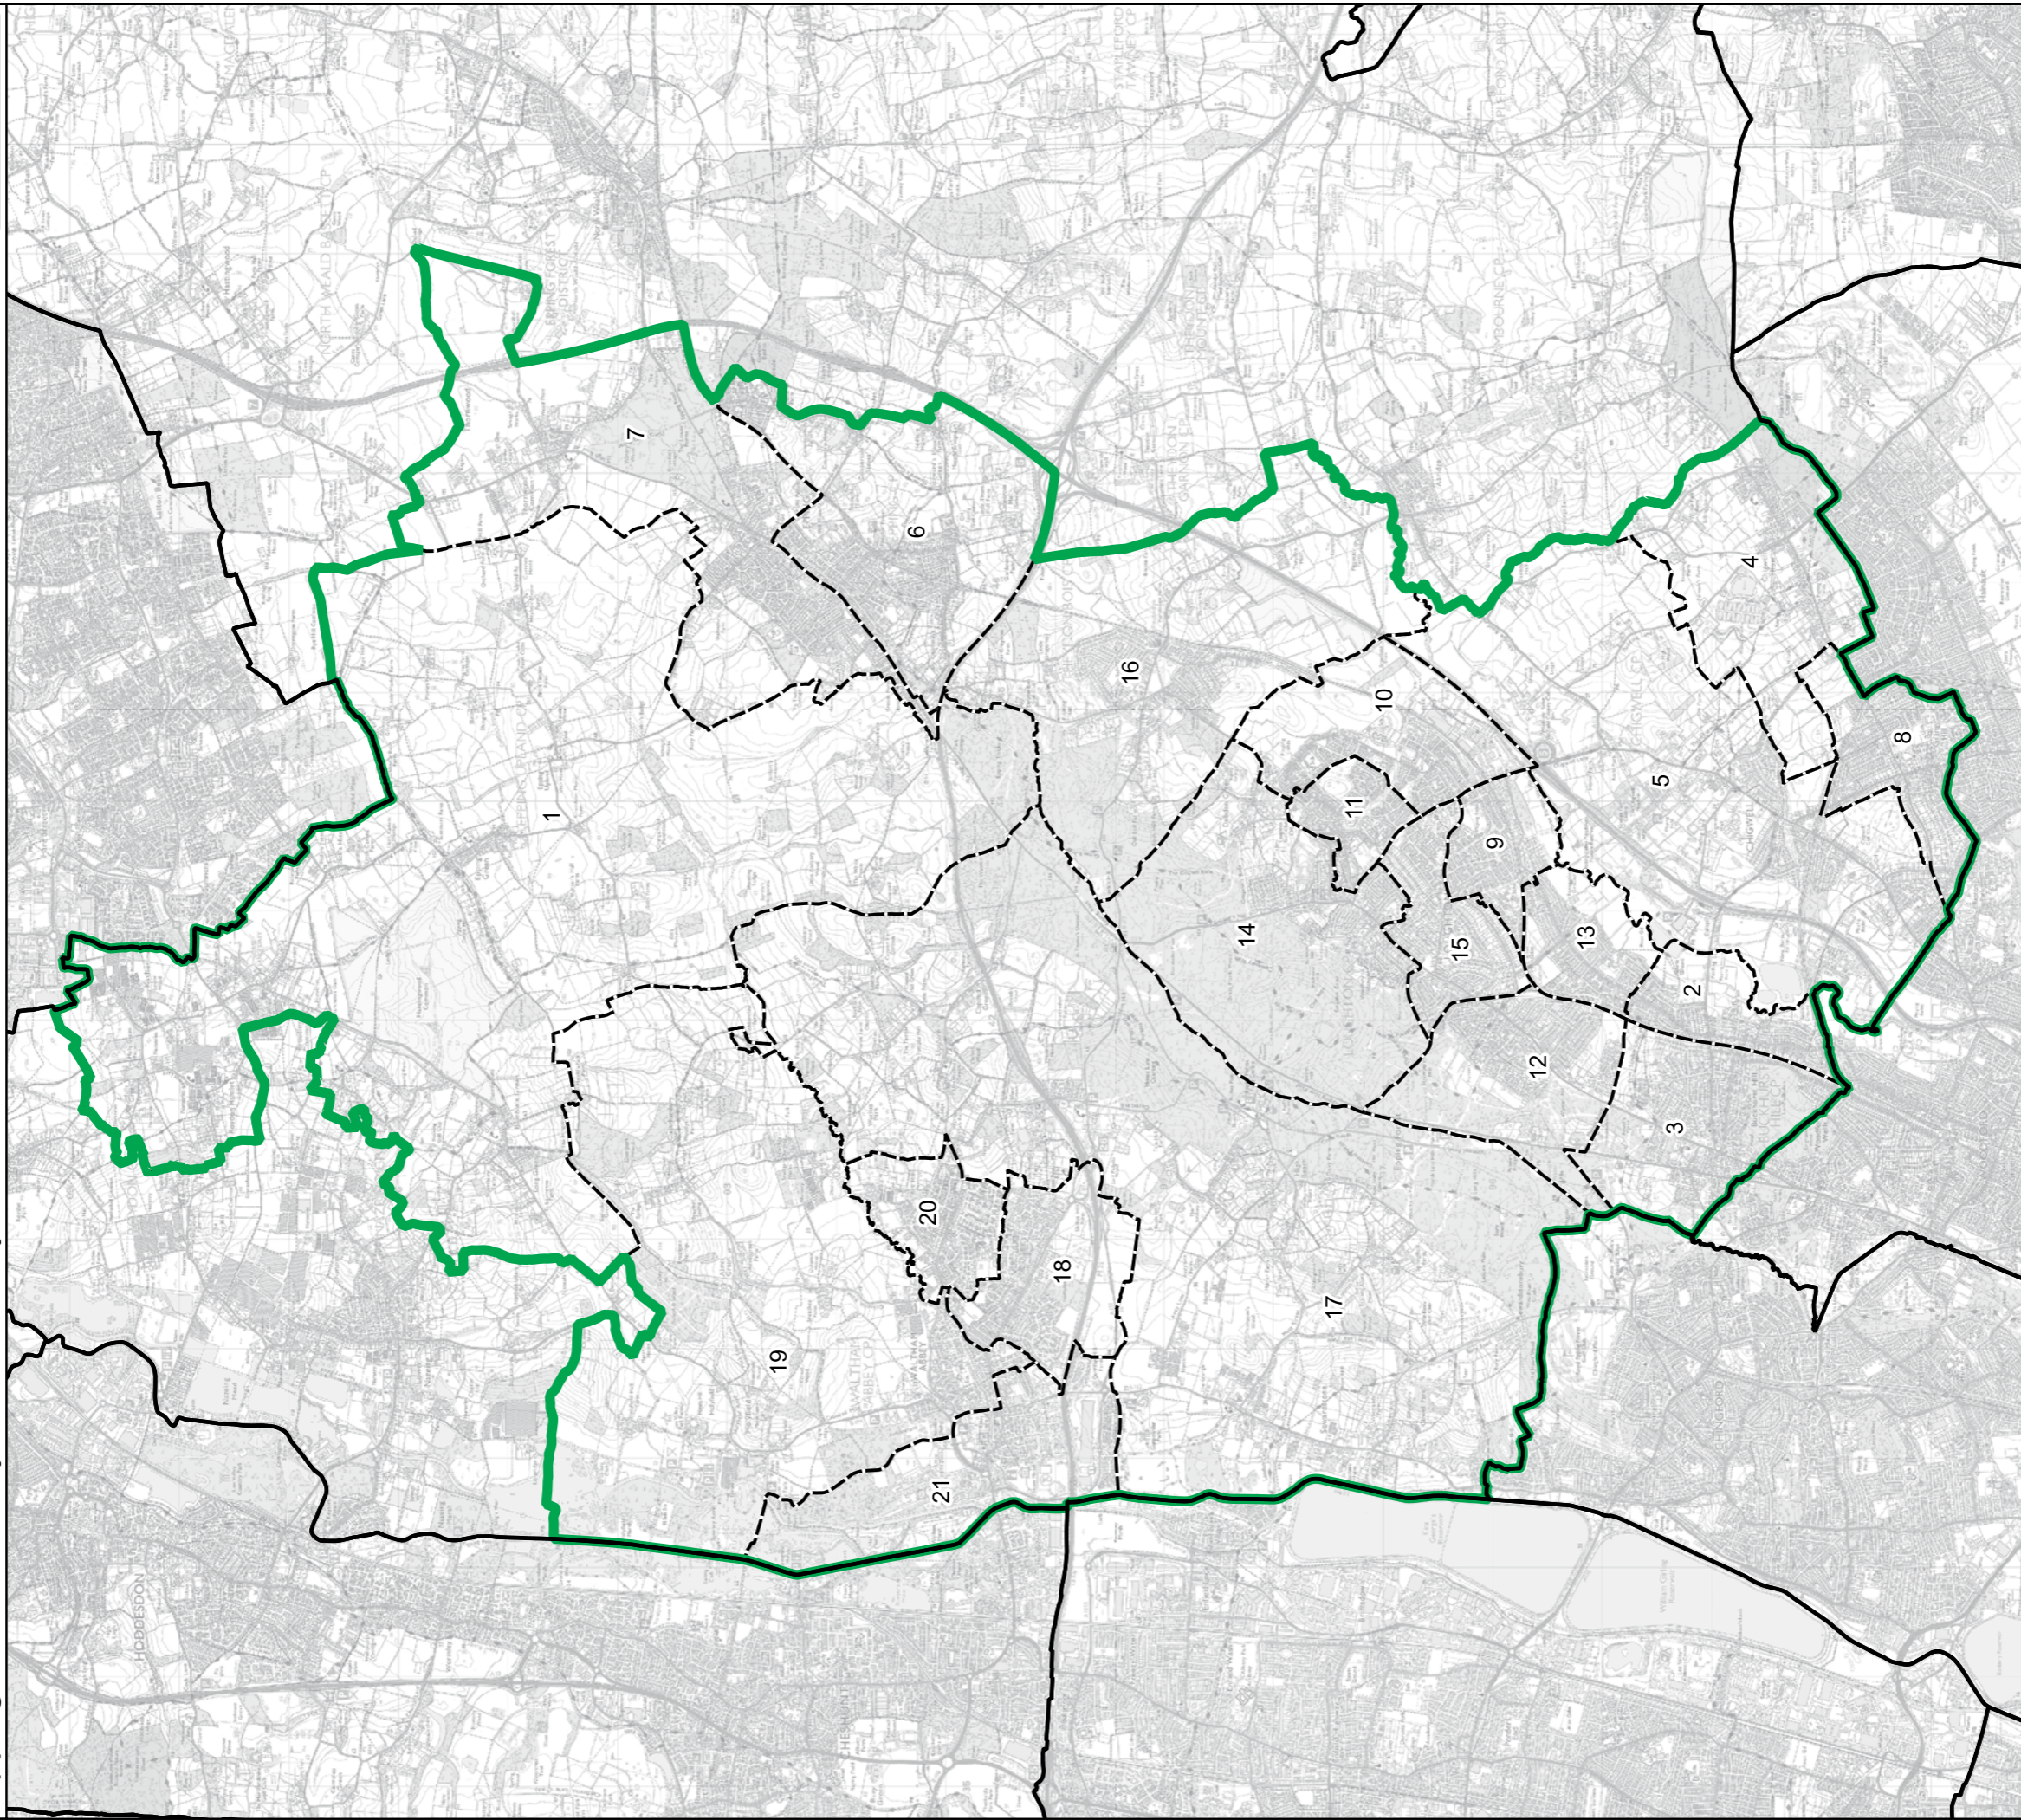

Wards:

- 1 Broadley Common, Epping Upland and Nazeing
- 2 Buckhurst Hill East
- 3 Buckhurst Hill West
- 4 Chigwell Row
- 5 Chigwell Village
- 6 Epping Hemnall
- 7 Epping Lindsey and Thornwood Common
- 8 Grange Hill
- 9 Loughton Alderton
- 10 Loughton Broadway
- 11 Loughton Fairmead
- 12 Loughton Forest
- 13 Loughton Roding
- 14 Loughton St. John's
- 15 Loughton St. Mary's
- 16 Theydon Bois
- 17 Waltham Abbey High Beach
- 18 Waltham Abbey Honey Lane
- 19 Waltham Abbey North East
- 20 Waltham Abbey Paternoster
- 21 Waltham Abbey South West

- Constituency
- Local Authorities
- Wards

© Crown copyright and database rights 2023 OS 100018289. You are permitted to use this data solely to enable you to respond to, or interact with, the organisation that provided you with the data. You are not permitted to copy, sub-licence, distribute or sell any of this data to third parties in any form. Third party rights to enforce the terms of this licence shall be reserved to OS.