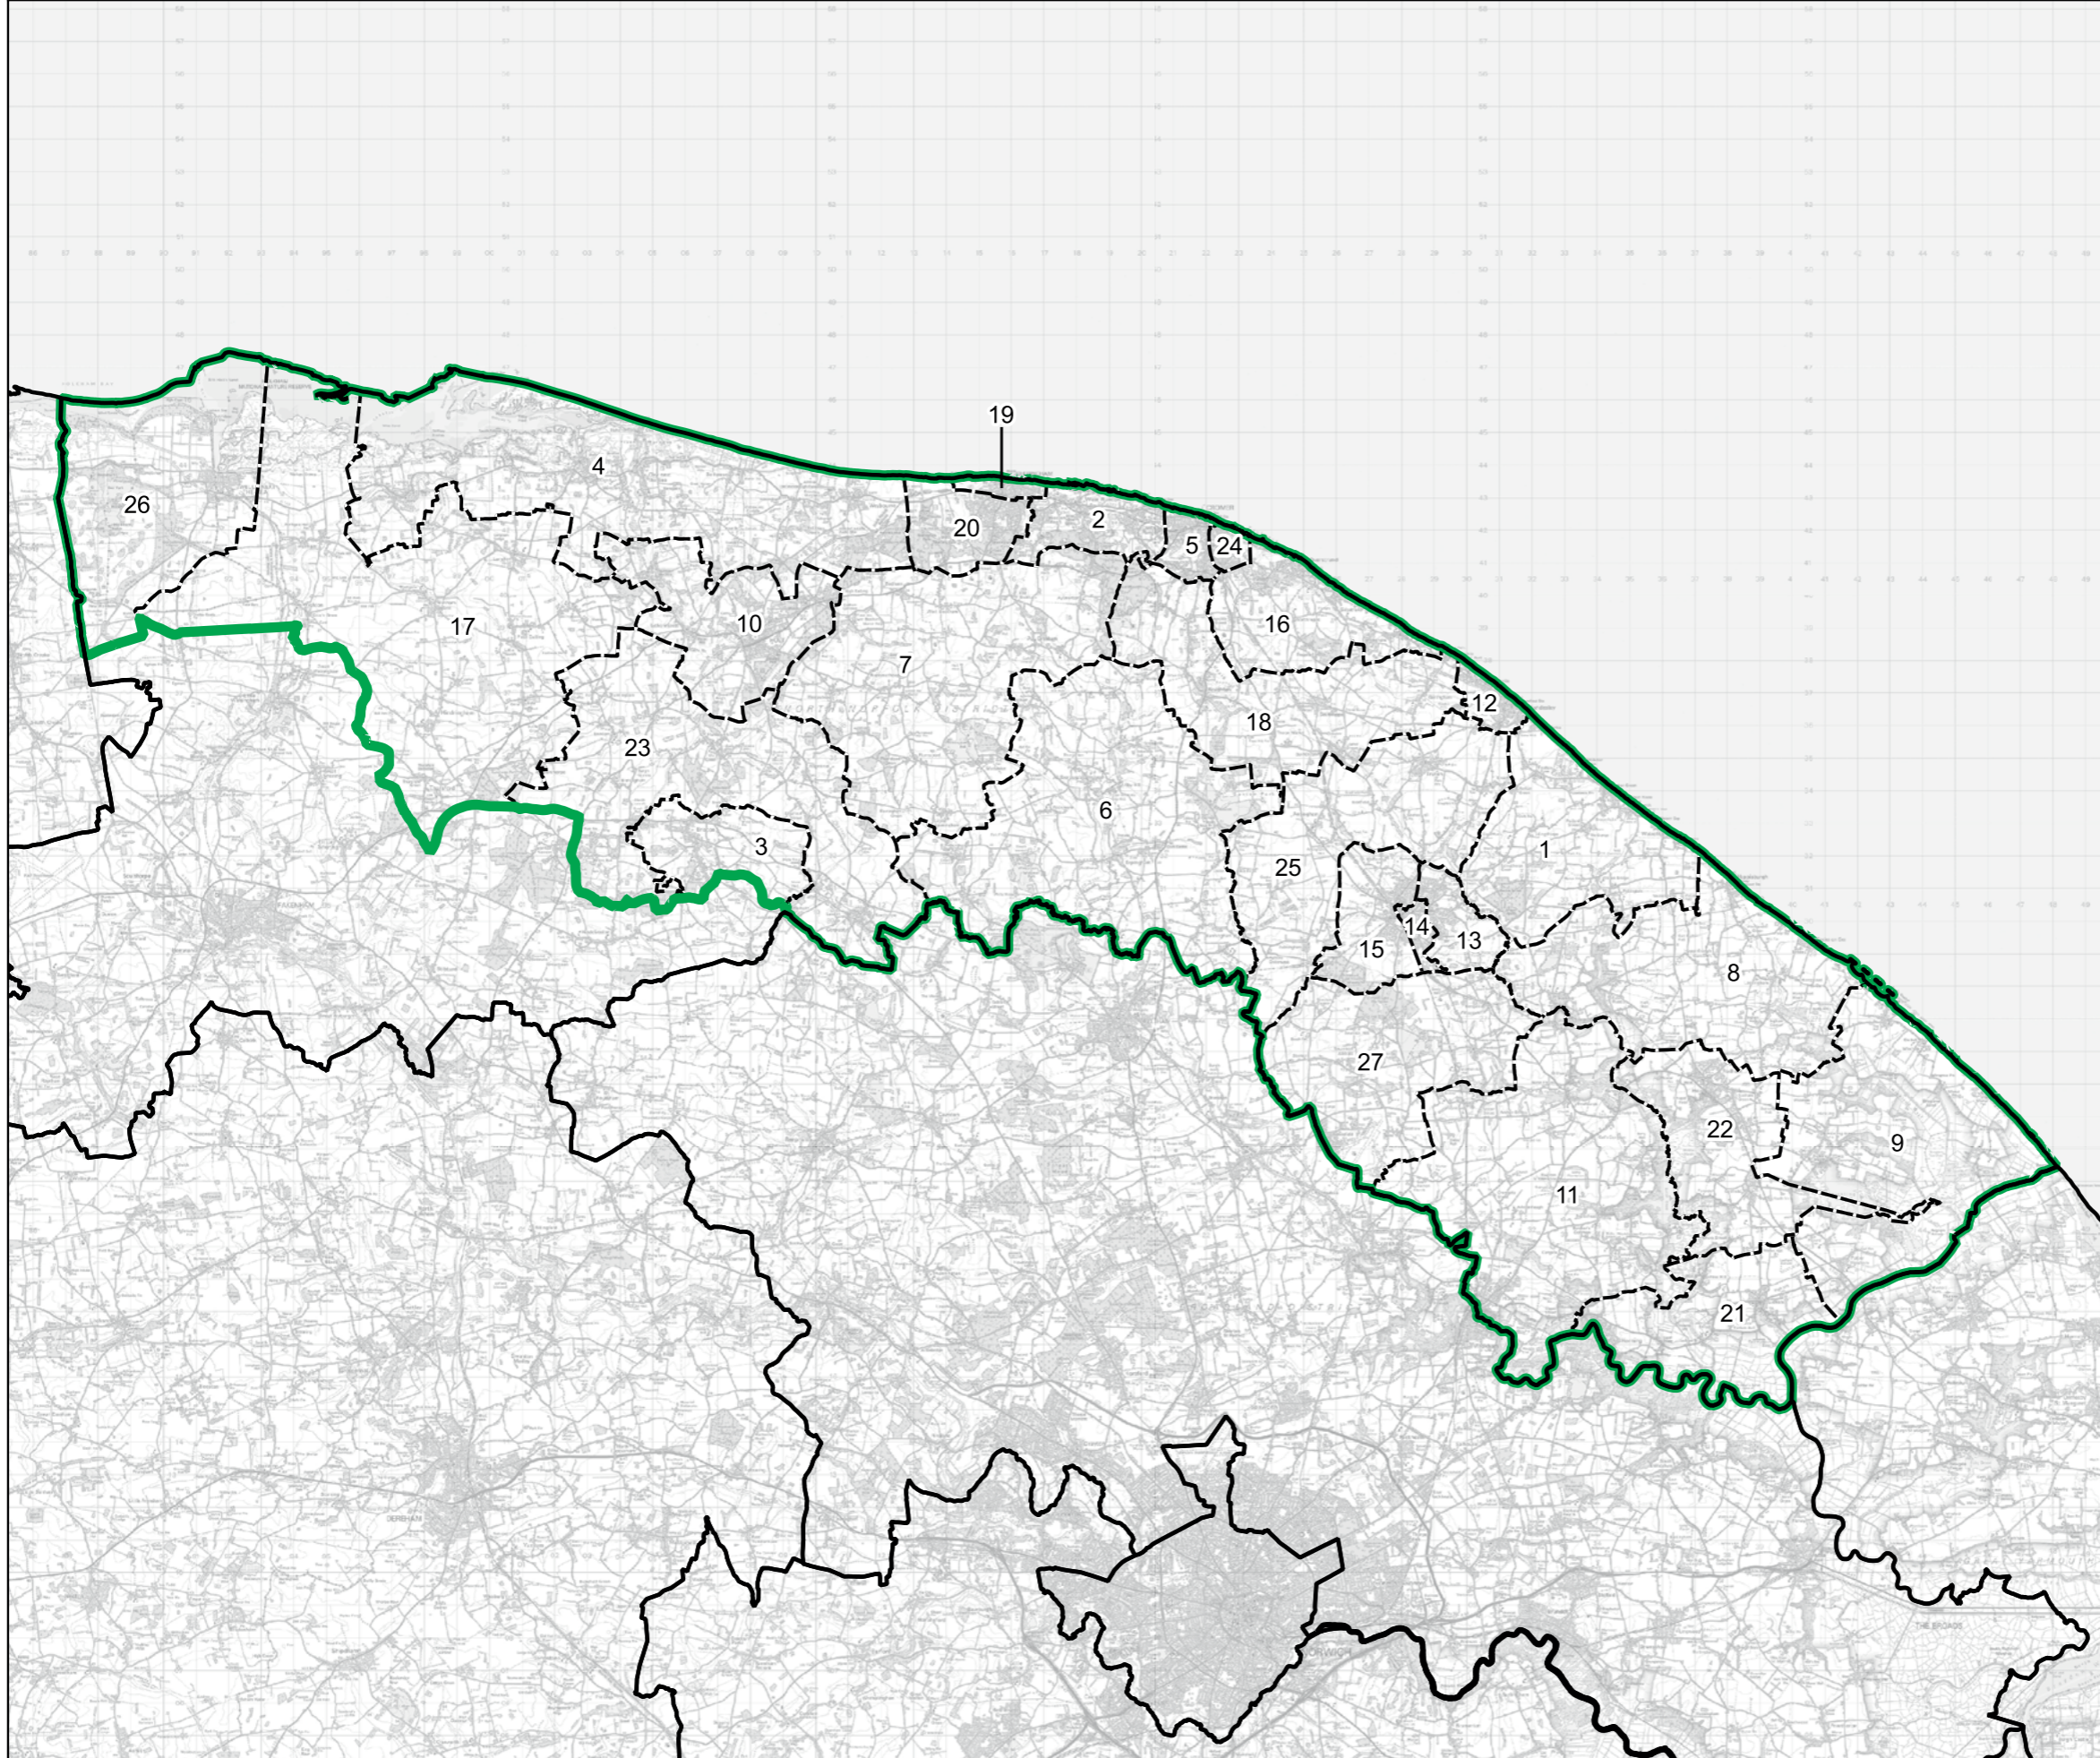

Wards:

- 1 Bacton
- 2 Beeston Regis & The Runtons
- 3 Briston
- 4 Coastal
- 5 Cromer Town
- 6 Erpingham
- 7 Gresham
- 8 Happisburgh
- 9 Hickling
- 10 Holt
- 11 Hoveton & Tunstead
- 12 Mundesley
- 13 North Walsham East
- 14 North Walsham Market Cross
- 15 North Walsham West
- 16 Poppyland
- 17 Priory
- 18 Roughton
- 19 Sheringham North
- 20 Sheringham South
- 21 St. Benet's
- 22 Stalham
- 23 Stody
- 24 Suffield Park
- 25 Trunch
- 26 Wells with Holkham
- 27 Worstead

- Constituency
- Local Authorities
- Wards

0 3 6 km

© Crown copyright and database rights 2023 OS 100018289. You are permitted to use this data solely to enable you to respond to, or interact with, the organisation that provided you with the data. You are not permitted to copy, sub-licence, distribute or sell any of this data to third parties in any form. Third party rights to enforce the terms of this licence shall be reserved to OS.