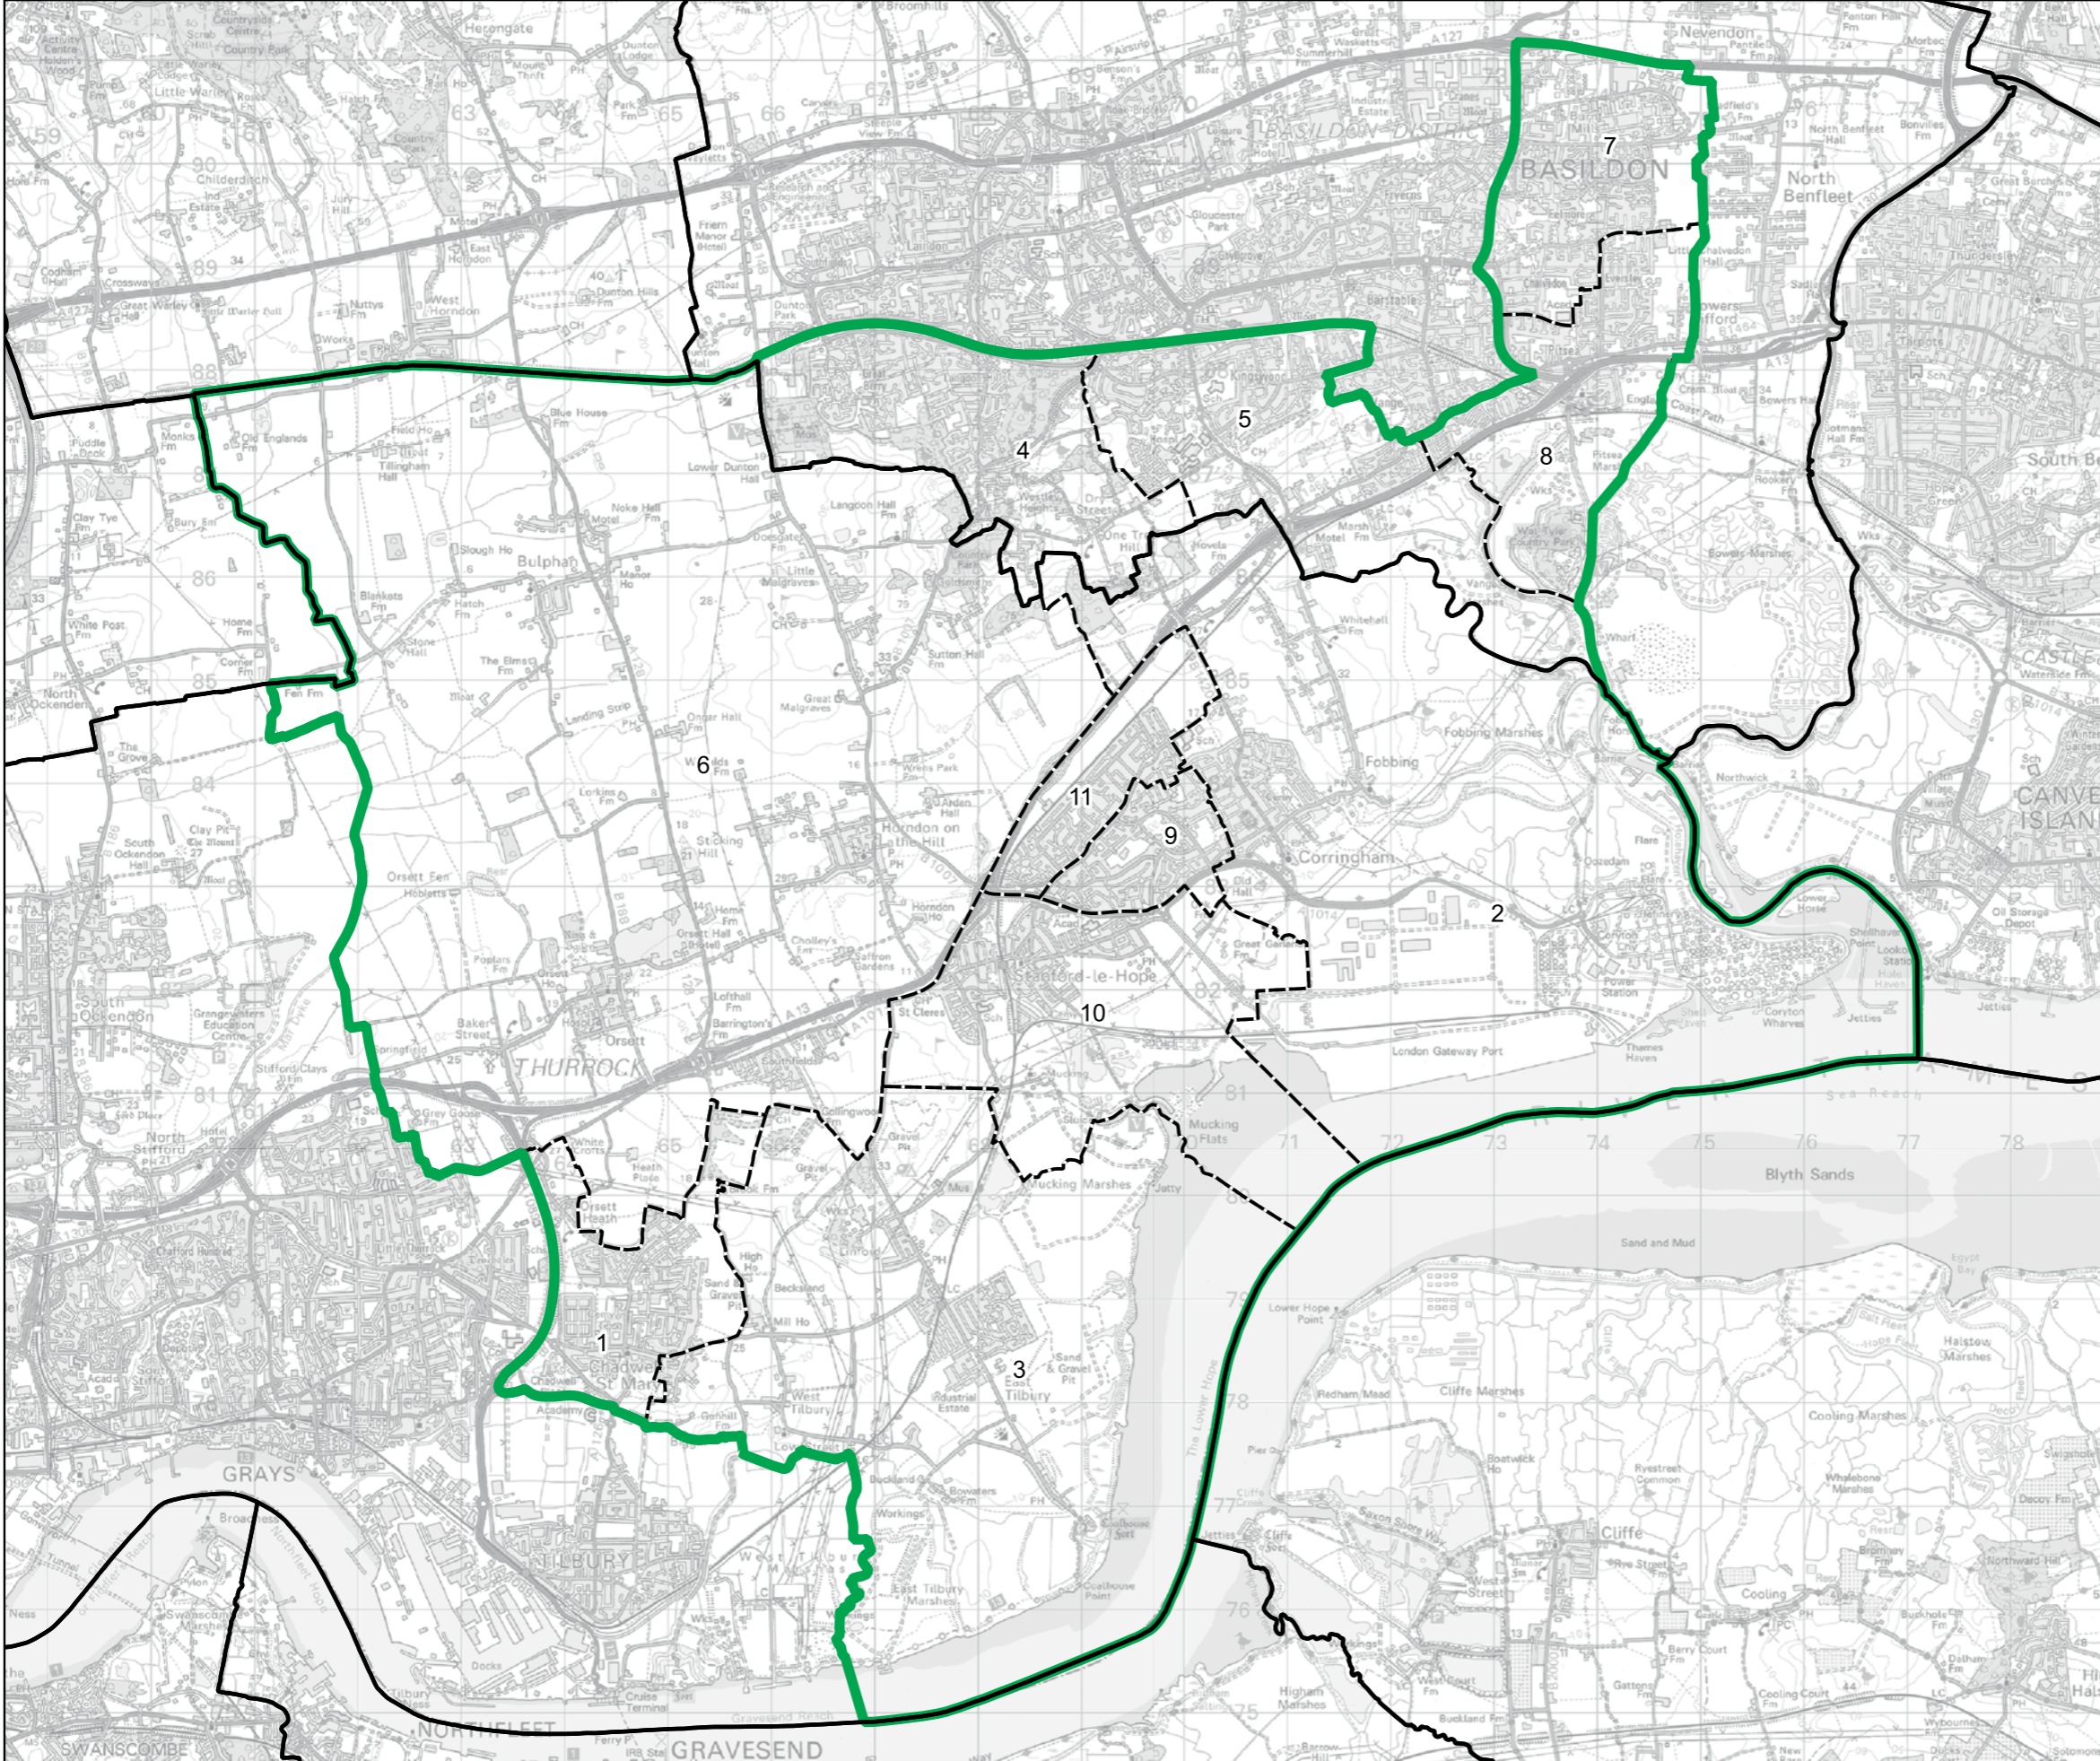

Boundary Commission for England - Final Recommendations for the Eastern Region

South Basildon and East Thurrock County Constituency - Electorate 73,322

Wards:

- 1 Chadwell St. Mary
- 2 Corringham and Fobbing
- 3 East Tilbury
- 4 Langdon Hills
- 5 Nethermayne
- 6 Orsett
- 7 Pitsea North West
- 8 Pitsea South East (Part)
- 9 Stanford East and Corringham Town
- 10 Stanford-le-Hope West
- 11 The Homesteads

- Constituency
- Local Authorities
- Wards

0 0.9 1.8 km

© Crown copyright and database rights 2023 OS 100018289. You are permitted to use this data solely to enable you to respond to, or interact with, the organisation that provided you with the data. You are not permitted to copy, sub-licence, distribute or sell any of this data to third parties in any form. Third party rights to enforce the terms of this licence shall be reserved to OS.

South Basildon and East Thurrock County Constituency