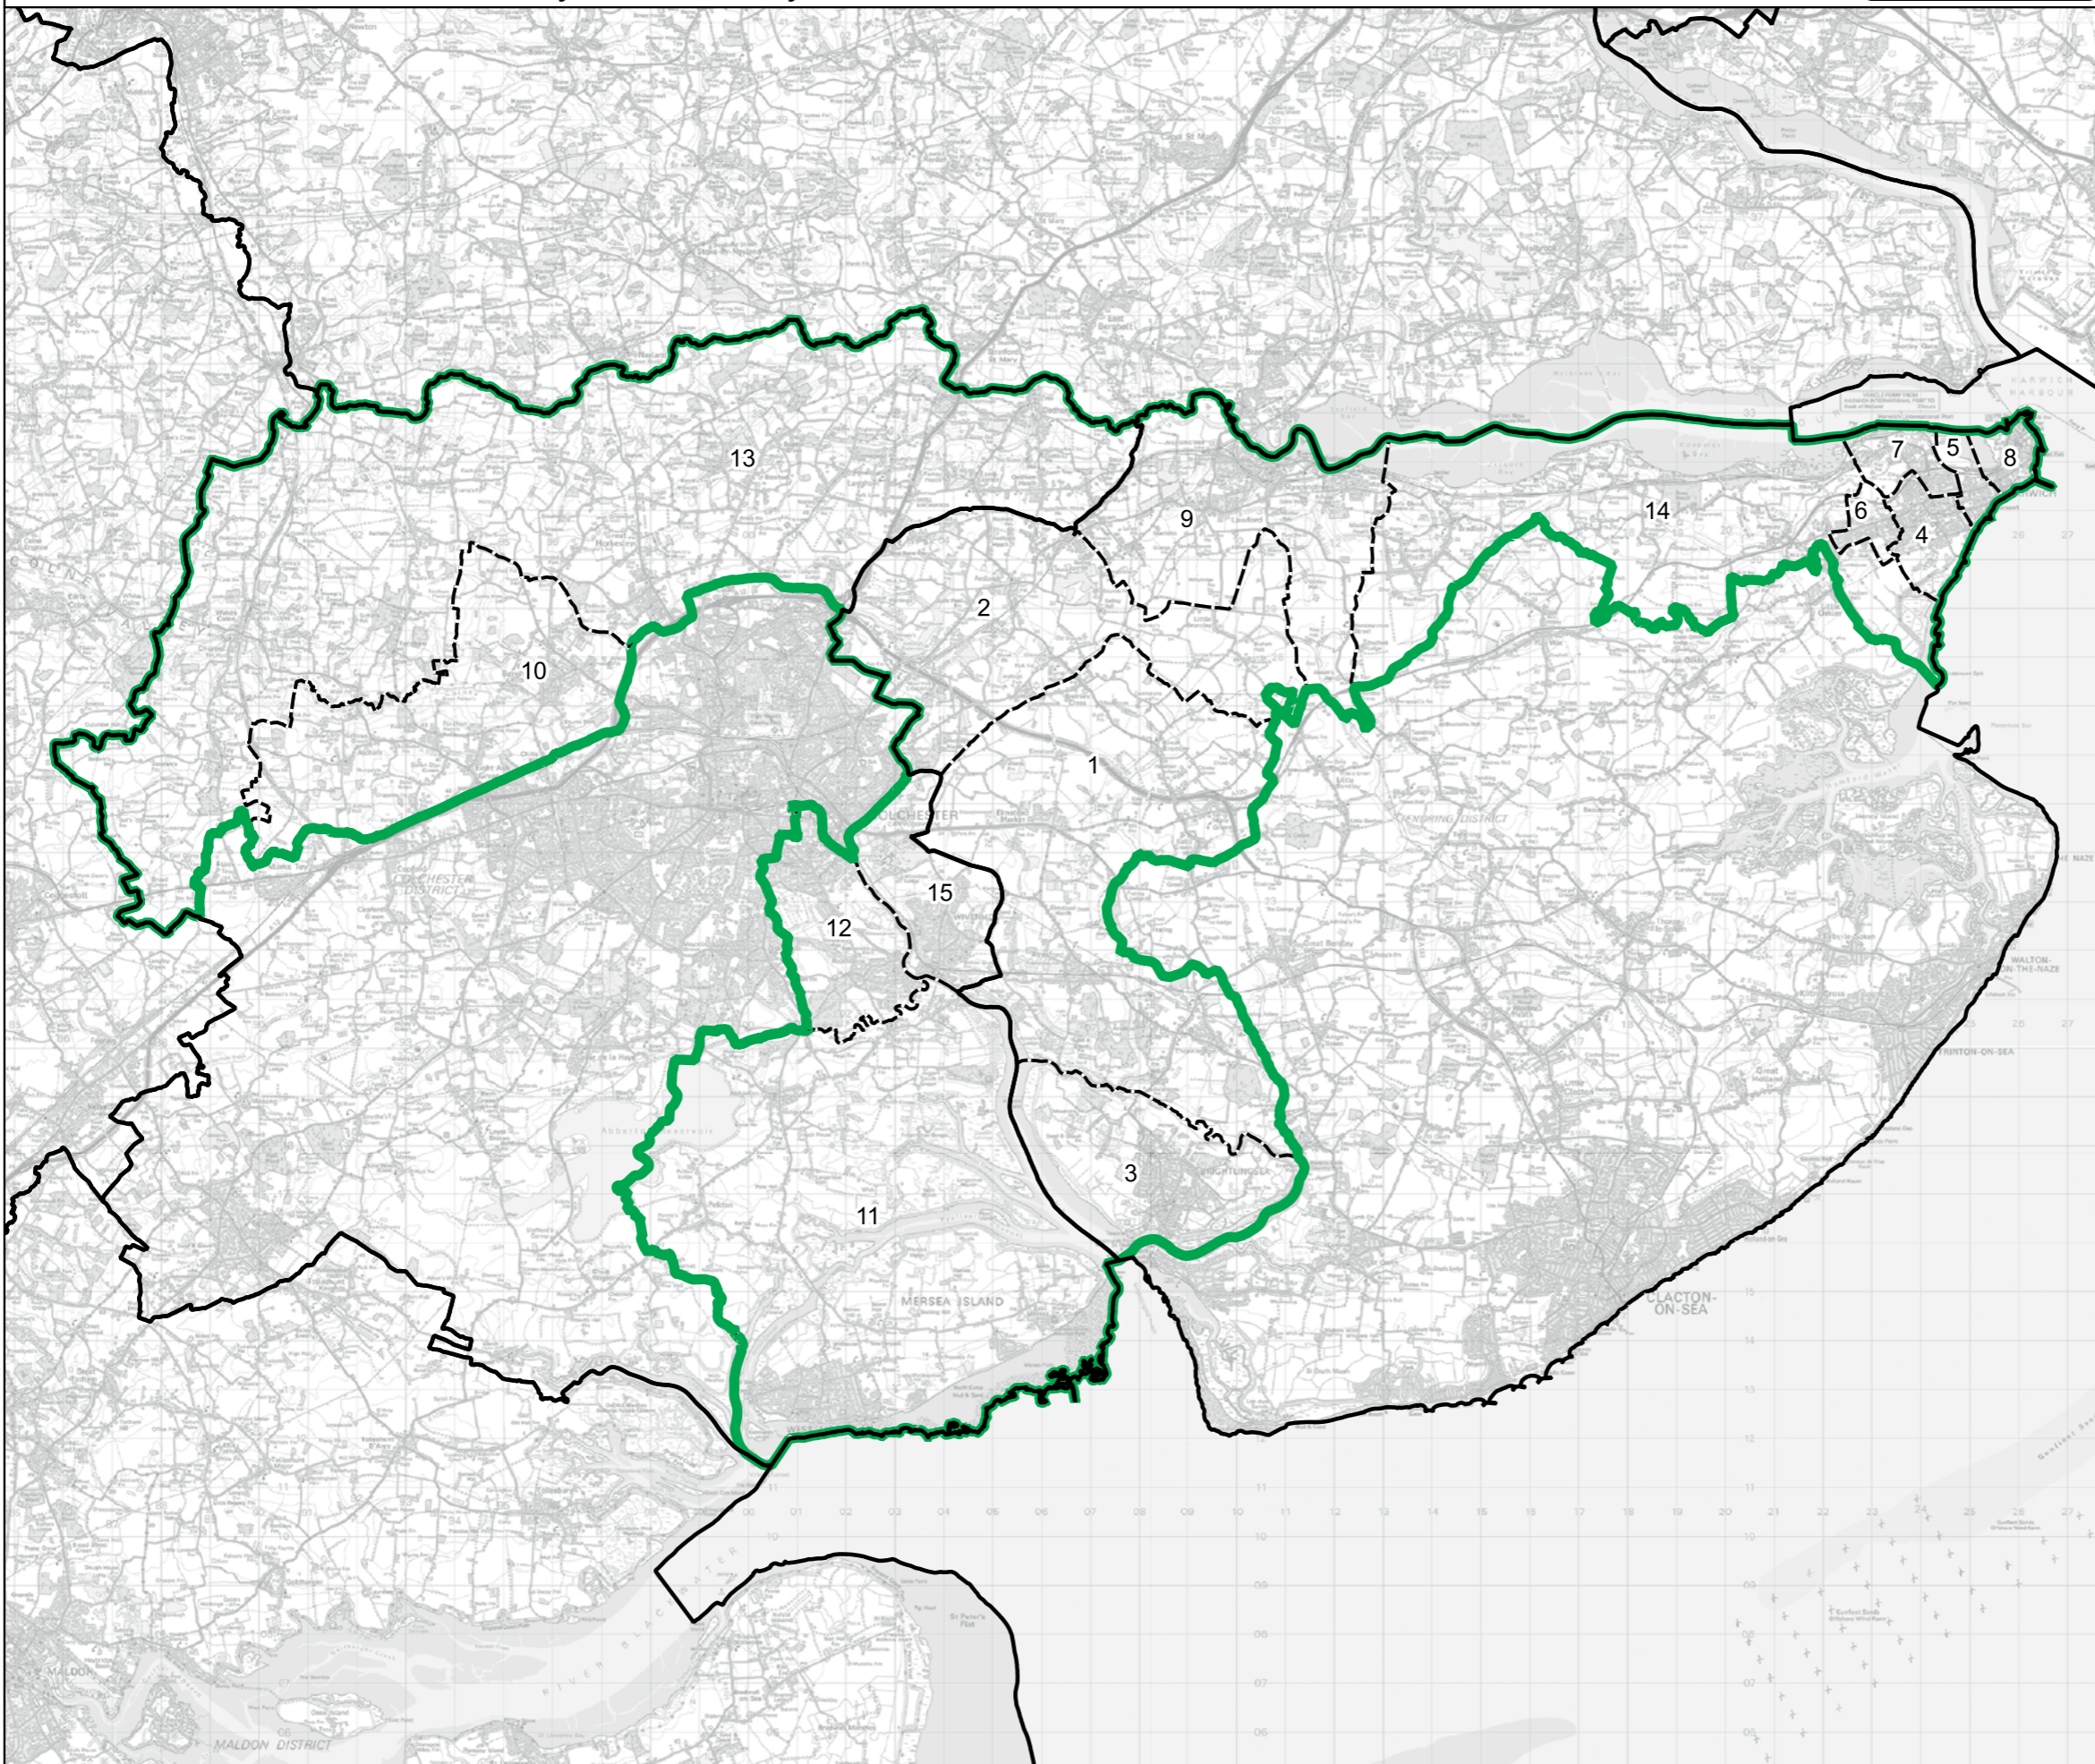

Wards:

- 1 Alresford & Elmstead
- 2 Arleigh & Little Bromley
- 3 Brightlingsea
- 4 Dovercourt All Saints
- 5 Dovercourt Bay
- 6 Dovercourt Tollgate
- 7 Dovercourt Vines & Parkeston
- 8 Harwich & Kingsway
- 9 Lawford, Manningtree & Mistley
- 10 Lexden & Braiswick (Part)
- 11 Mersea & Pyefleet
- 12 Old Heath & The Hythe
- 13 Rural North
- 14 Stour Valley
- 15 Wivenhoe