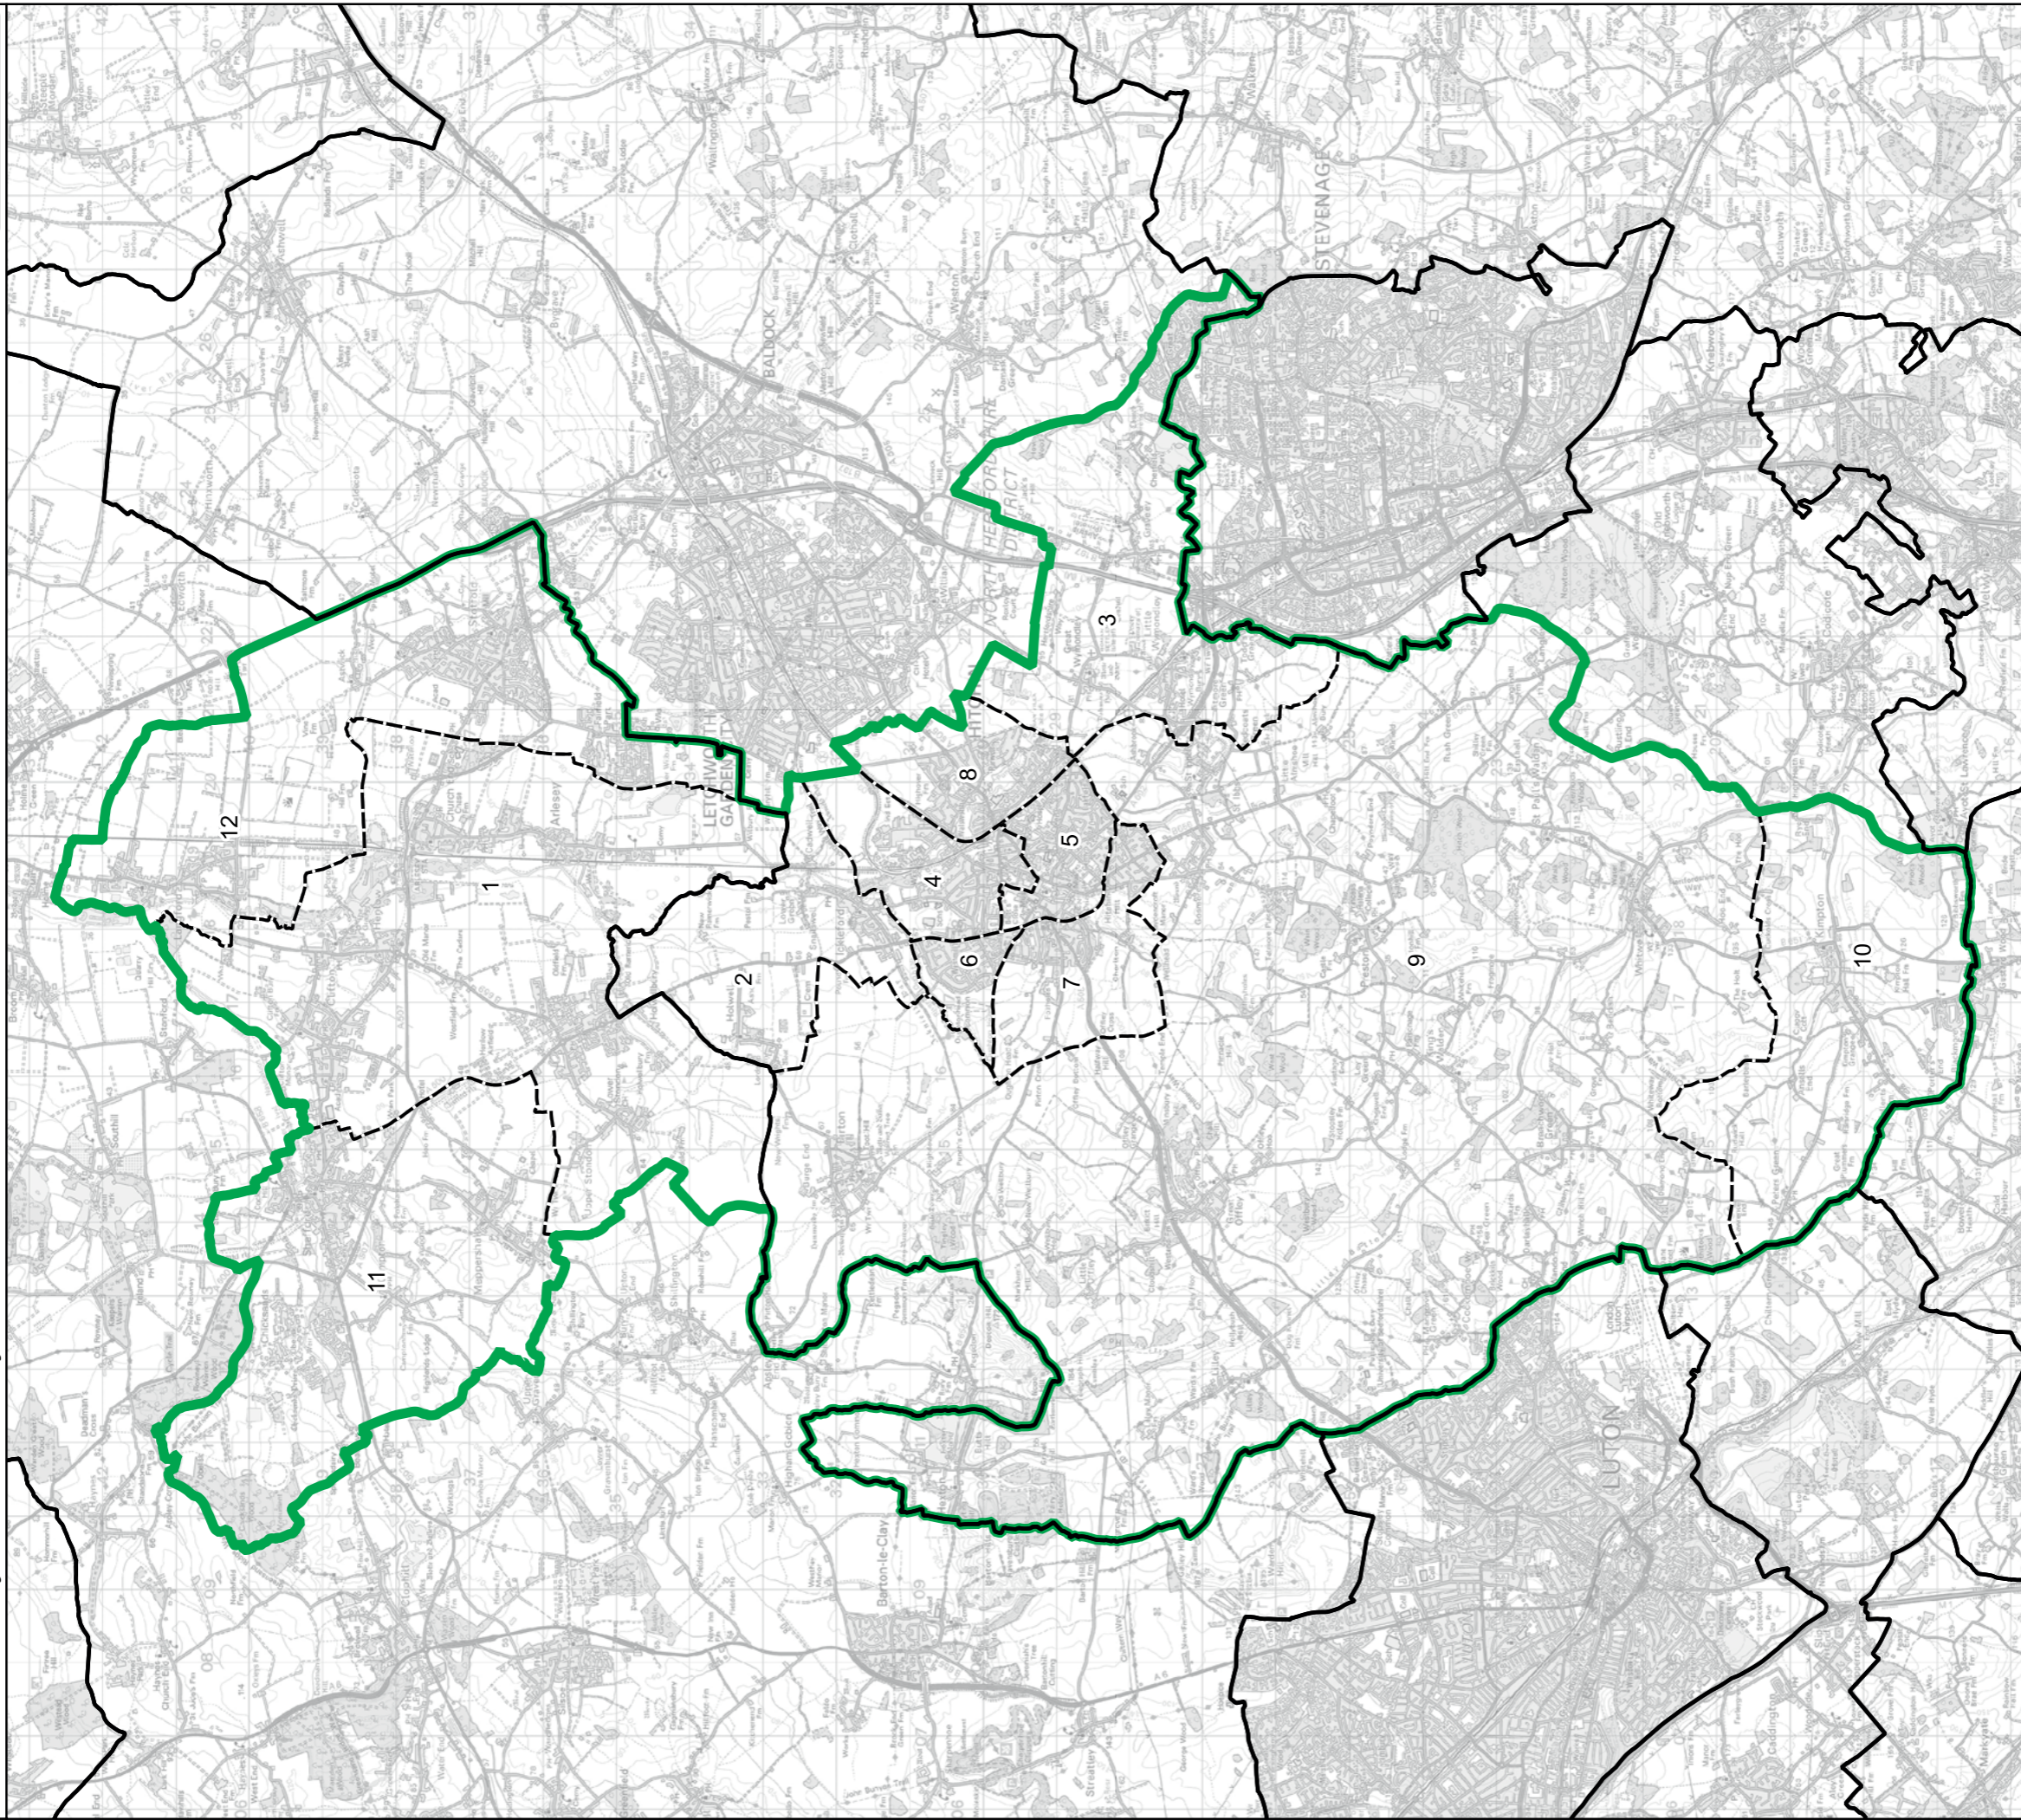

1. **Wards:**
2. 1 Arlesey
   - 2 Cadwell
   - 3 Chesfield
   - 4 Hitchin Bearton
   - 5 Hitchin Highbury
   - 6 Hitchin Oughton
   - 7 Hitchin Priory
   - 8 Hitchin Walsworth
   - 9 Hitchwood, Offa and Hoo
   - 10 Kimpton
   - 11 Shefford
   - 12 Stotfold and Langford

- Constituency
- Local Authorities
- Wards

© Crown copyright and database rights 2023 OS 100018269. You are permitted to use this data solely to enable you to respond to, or interact with, the organisation that provided you with the data. You are not permitted to copy, sub-licence, distribute or sell any of this data to third parties in any form. Third party rights to enforce the terms of this licence shall be reserved to OS.