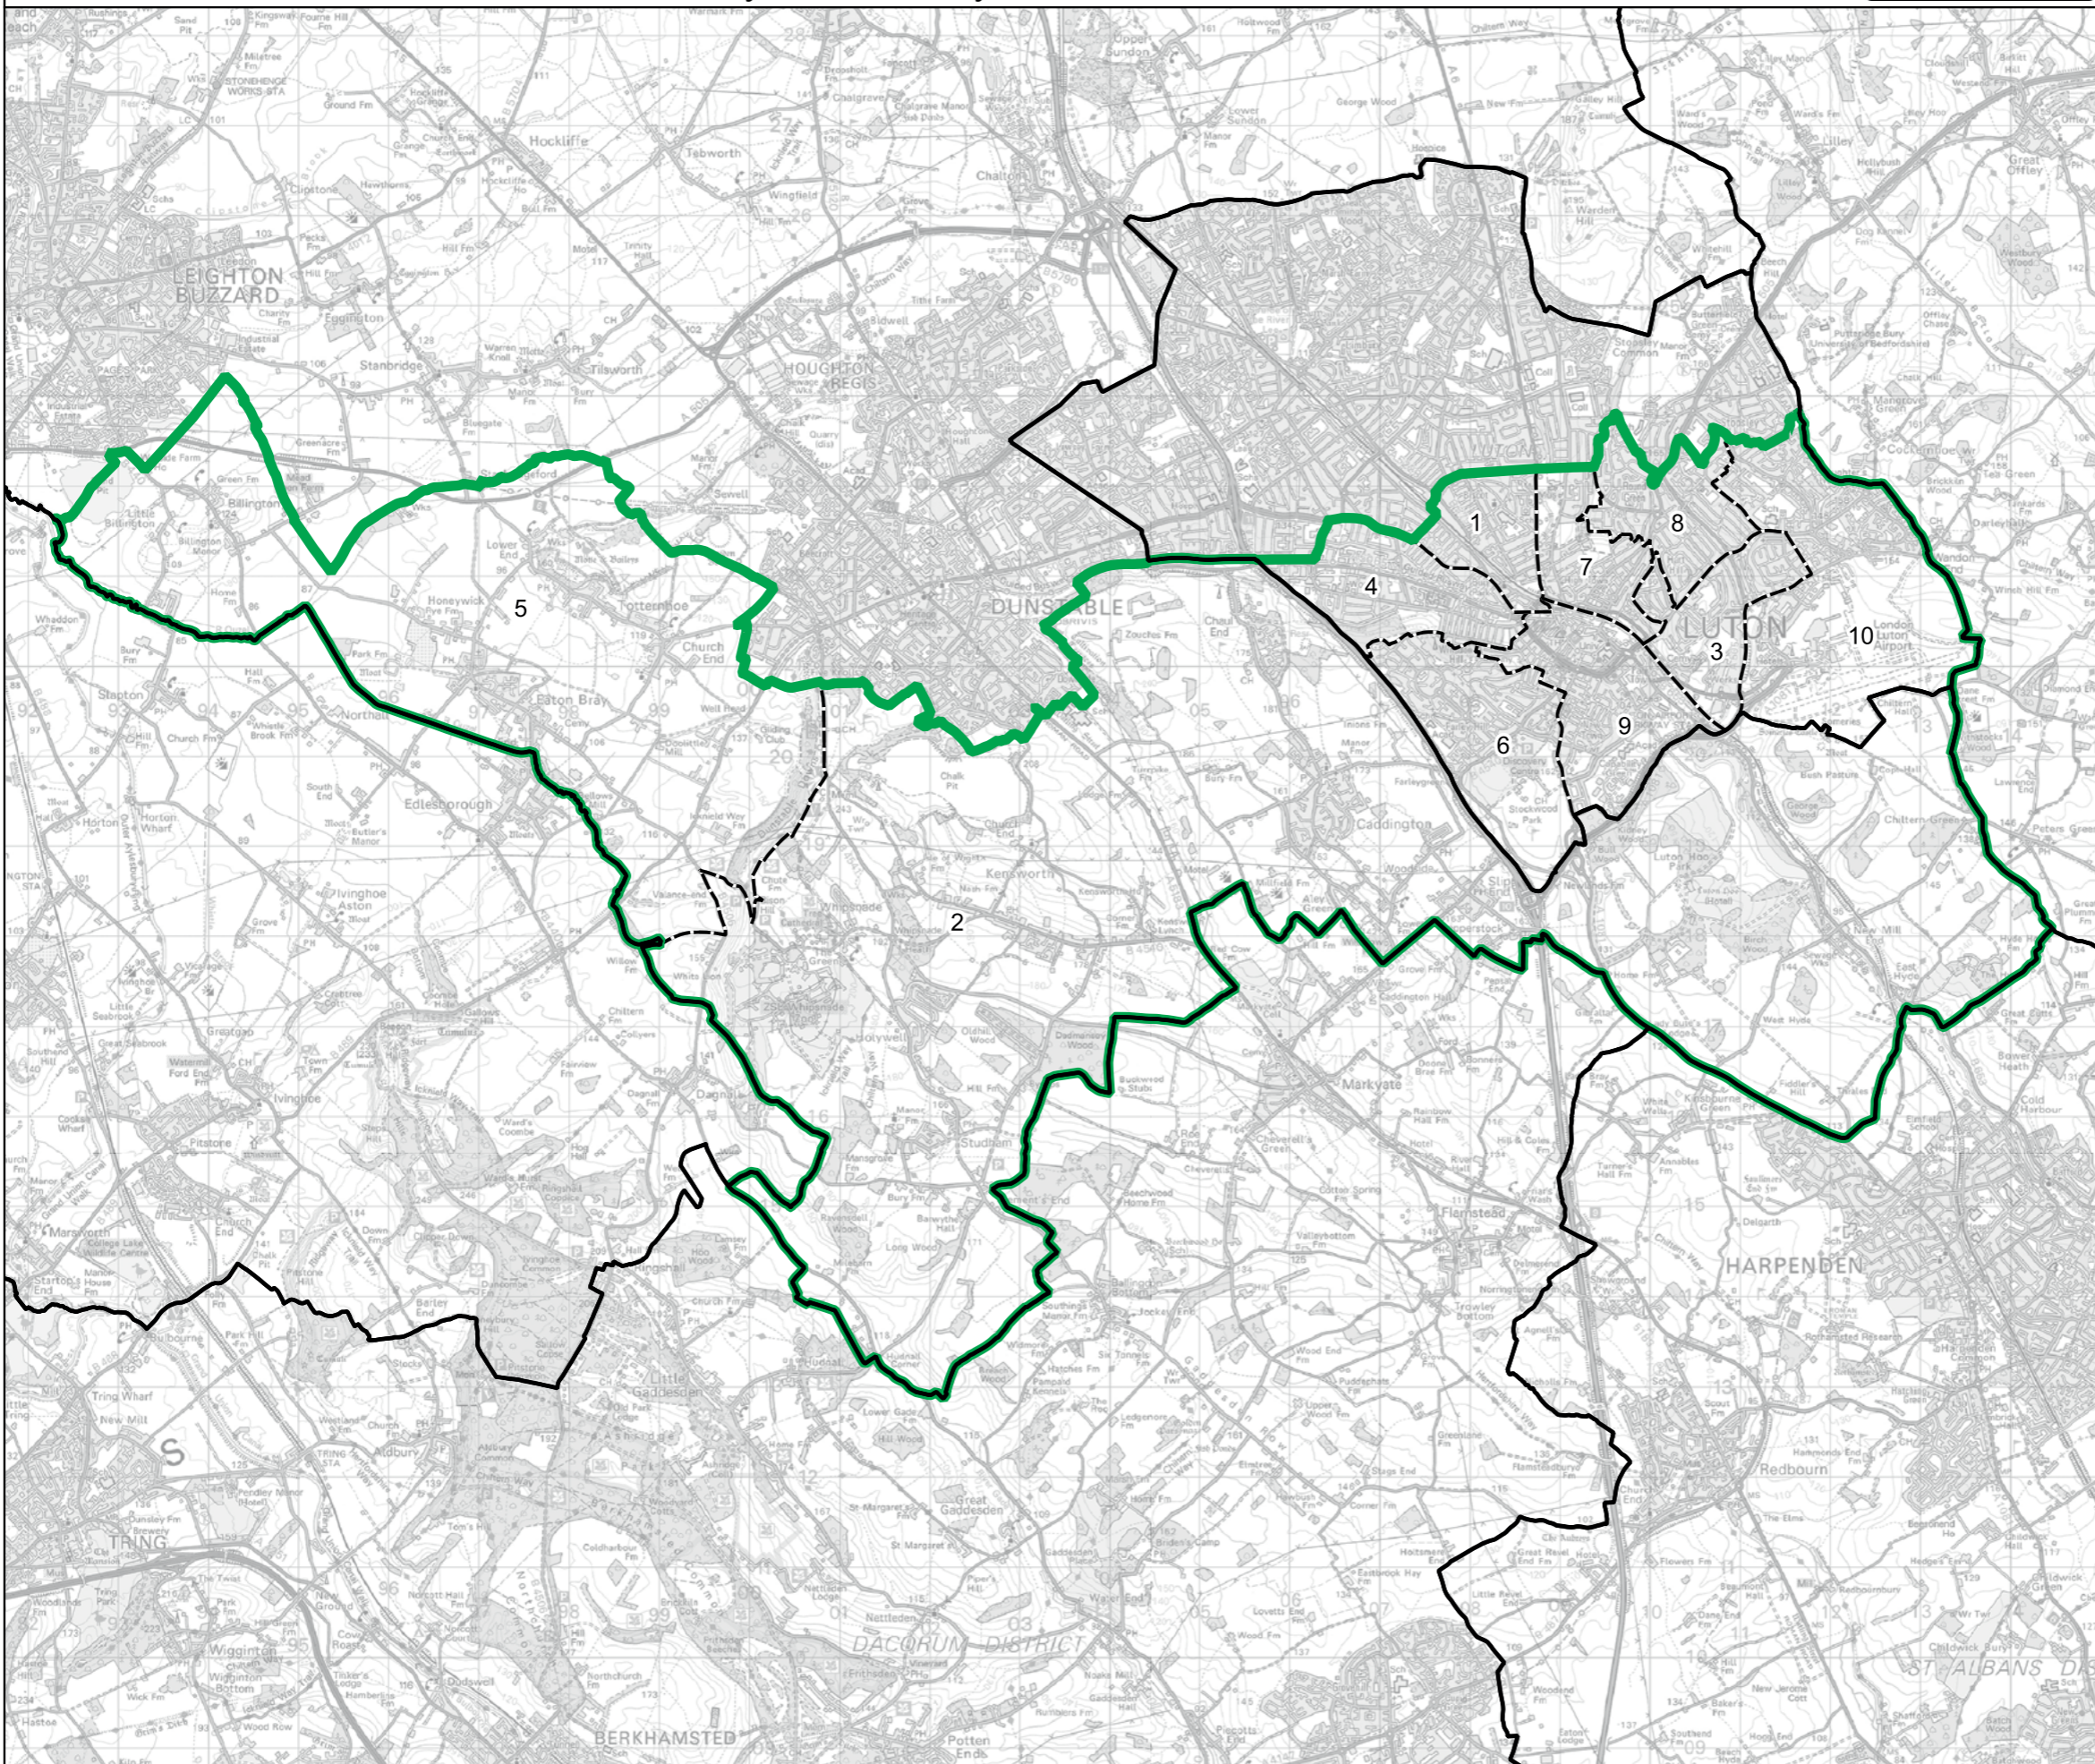

Luton North Borough Constituency

Boundary Commission for England - Final Recommendations for the Eastern Region

Luton South and South Bedfordshire County Constituency - Electorate 70,197

Wards:

- 1 Biscot
- 2 Caddington
- 3 Crawley
- 4 Dallow
- 5 Eaton Bray
- 6 Farley
- 7 High Town
- 8 Round Green
- 9 South
- 10 Wigmore