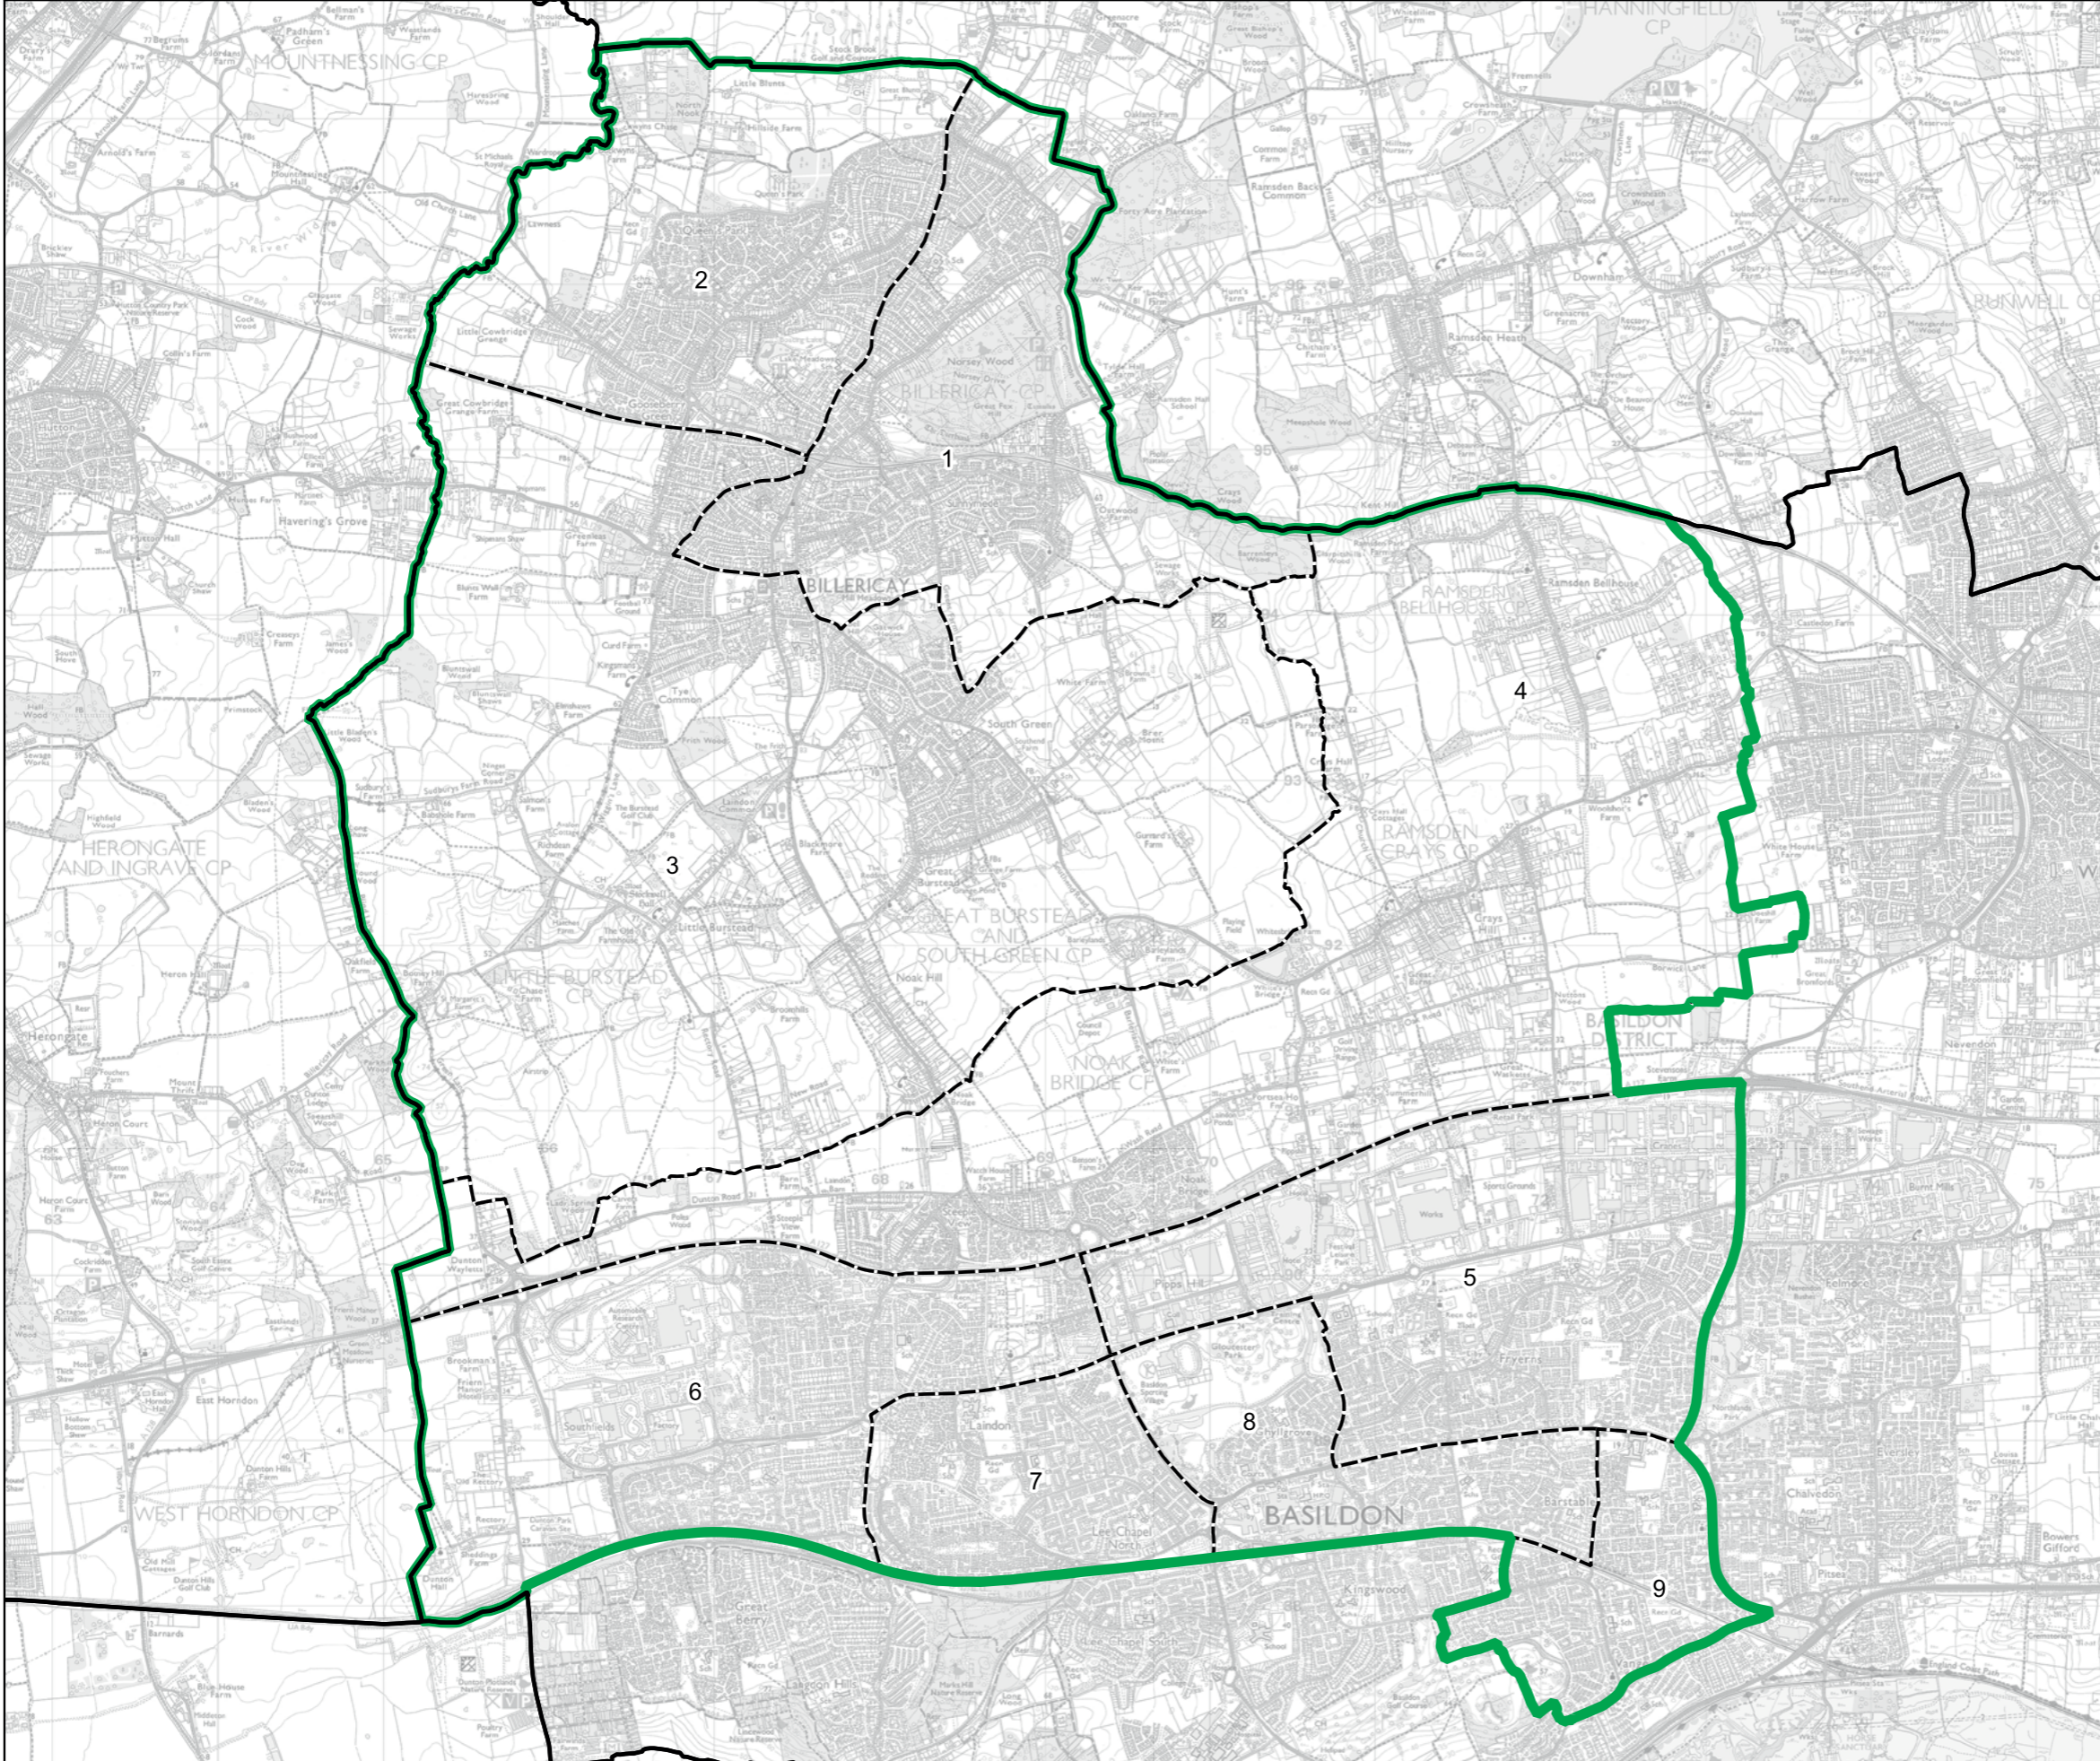

Boundary Commission for England - Final Recommendations for the Eastern Region

Basildon and Billericay Borough Constituency - Electorate 76,993

Wards:

- 1 Billericay East
- 2 Billericay West
- 3 Burstead
- 4 Crouch
- 5 Fryerns
- 6 Laindon Park
- 7 Lee Chapel North
- 8 St. Martin's
- 9 Vange