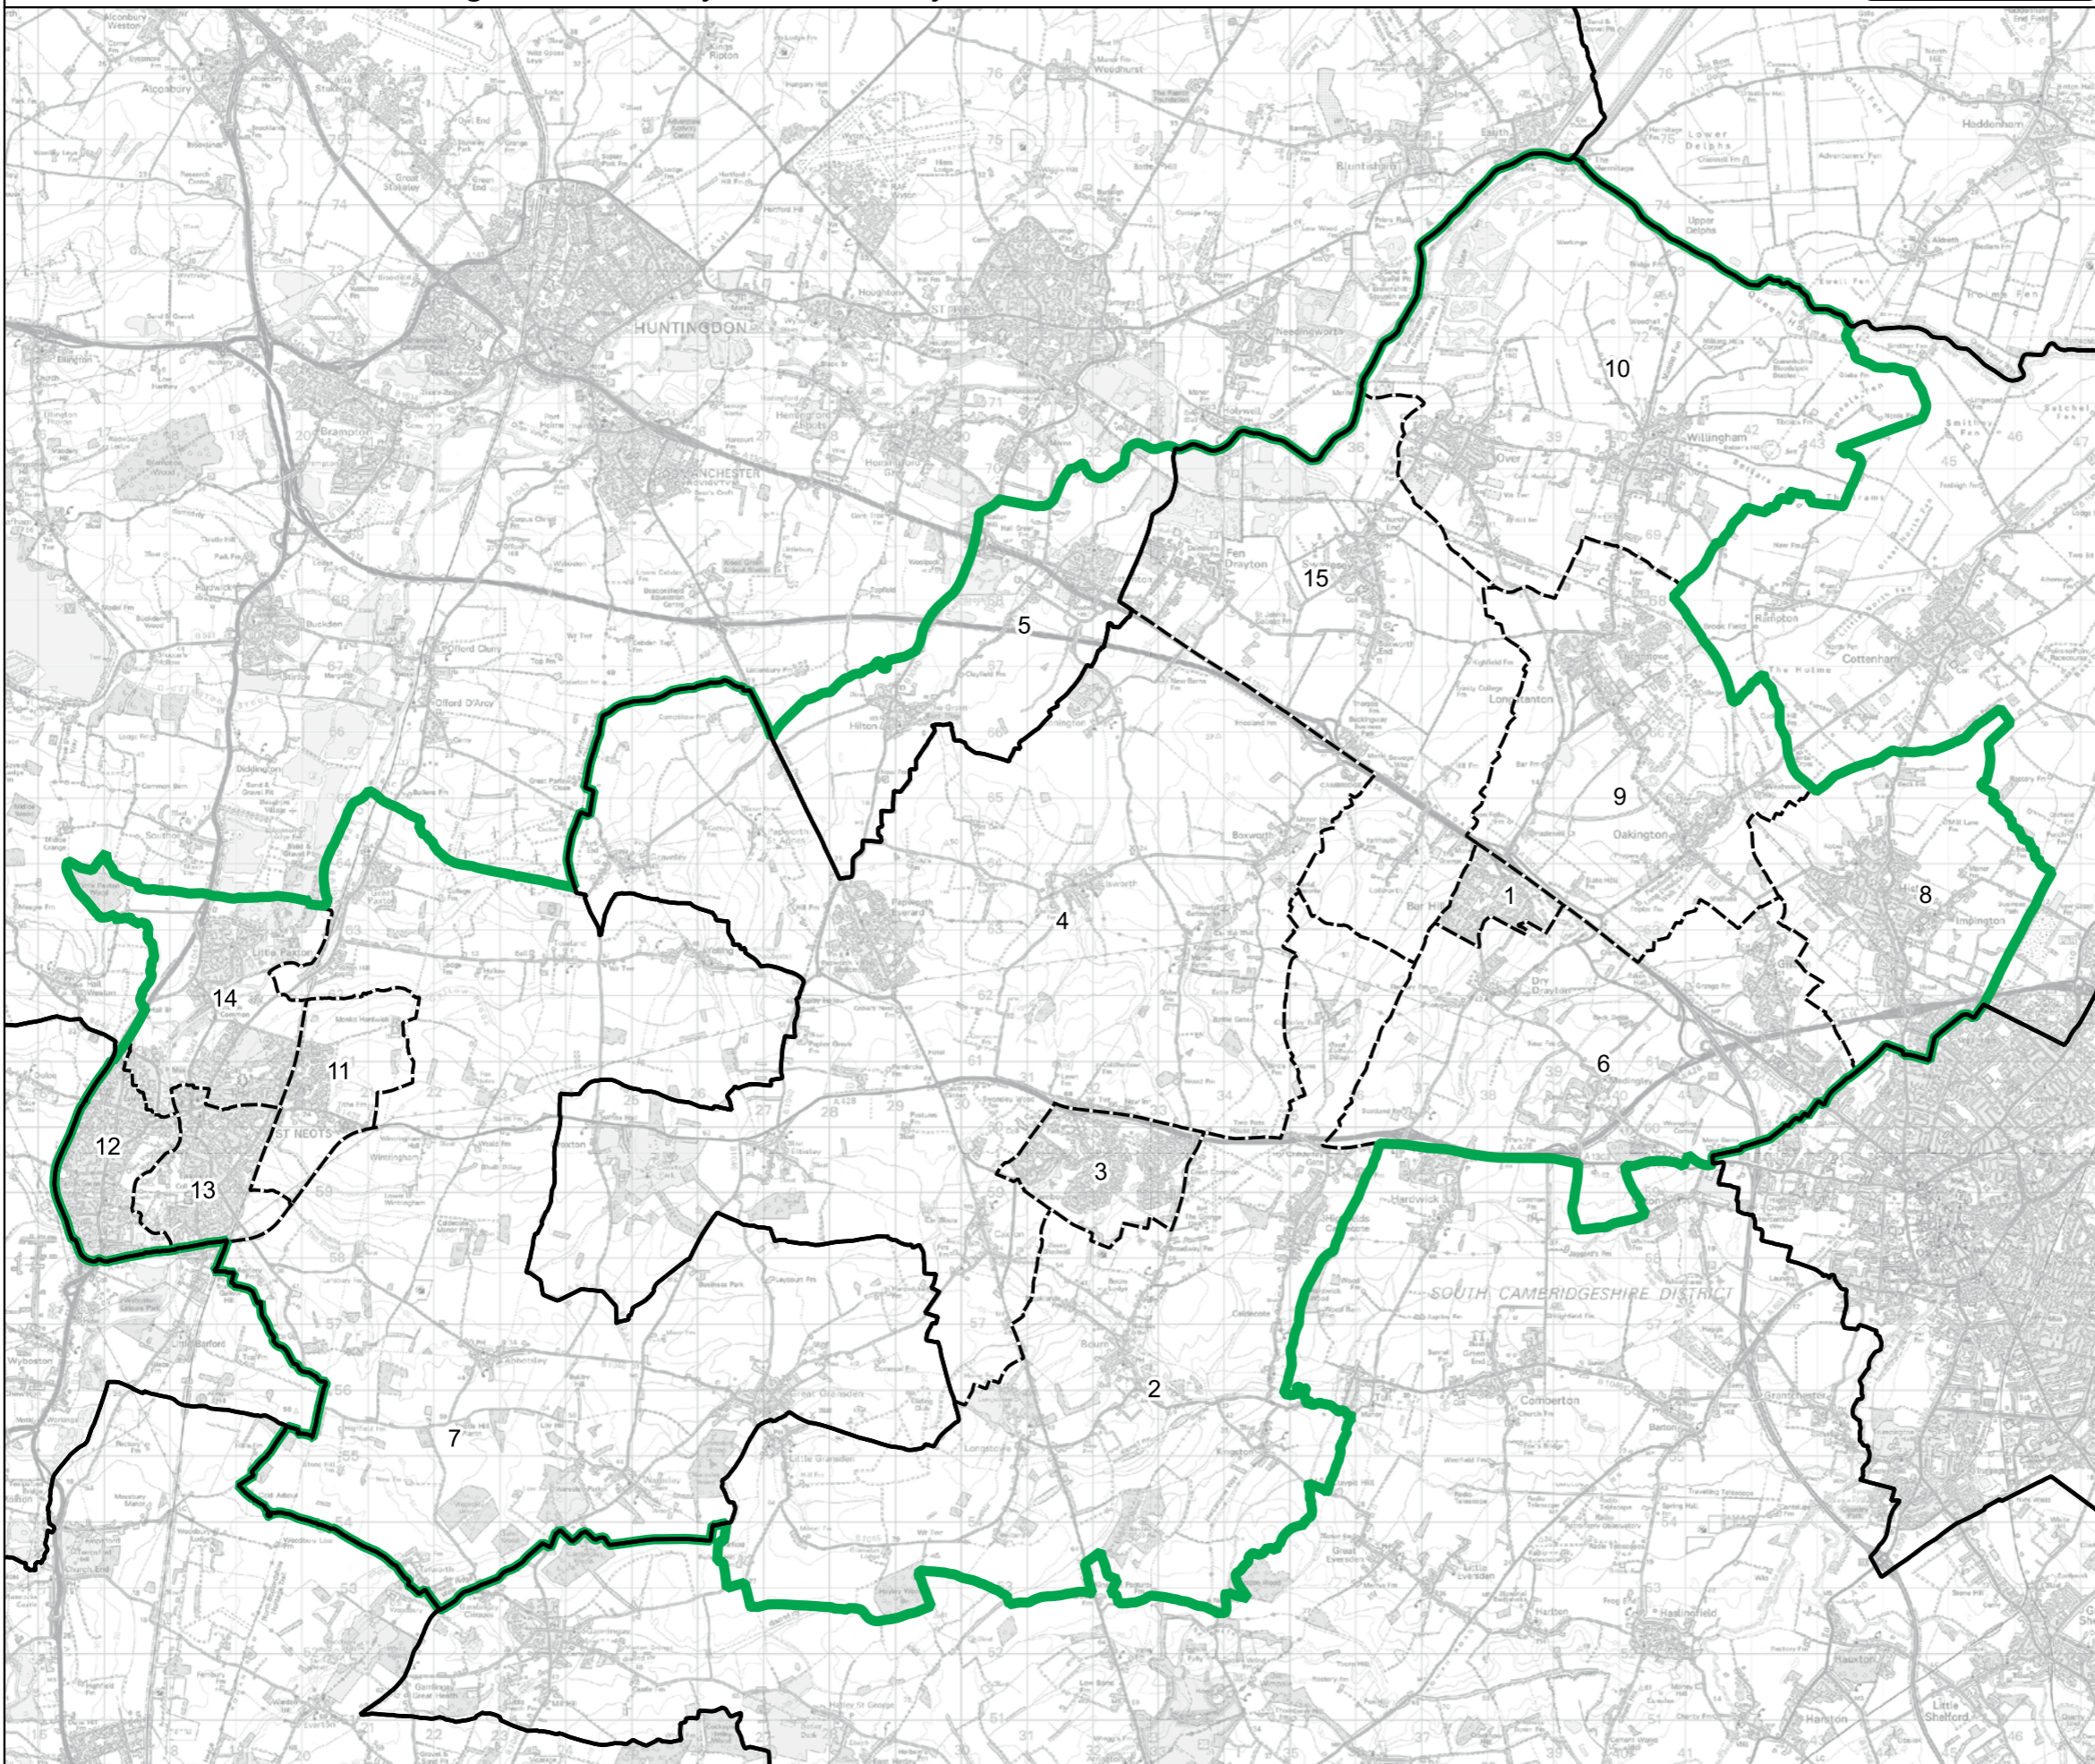

1. Wards:
1. 1 Bar Hill
  2. 2 Caldecote
  3. 3 Cambourne
  4. 4 Caxton & Papworth
  5. 5 Fenstanton
  6. 6 Girton
  7. 7 Great Paxton
  8. 8 Histon & Impington
  9. 9 Longstanton
  10. 10 Over & Willingham
  11. 11 St. Neots East
  12. 12 St. Neots Eatons
  13. 13 St. Neots Eynesbury
  14. 14 St. Neots Priory Park & Little Paxton
  15. 15 Swavesey

- Constituency
- Local Authorities
- Wards

© Crown copyright and database rights 2023 OS 100018289. You are permitted to use this data solely to enable you to respond to, or interact with, the organisation that provided you with the data. You are not permitted to copy, sub-licence, distribute or sell any of this data to third parties in any form. Third party rights to enforce the terms of this licence shall be reserved to OS.