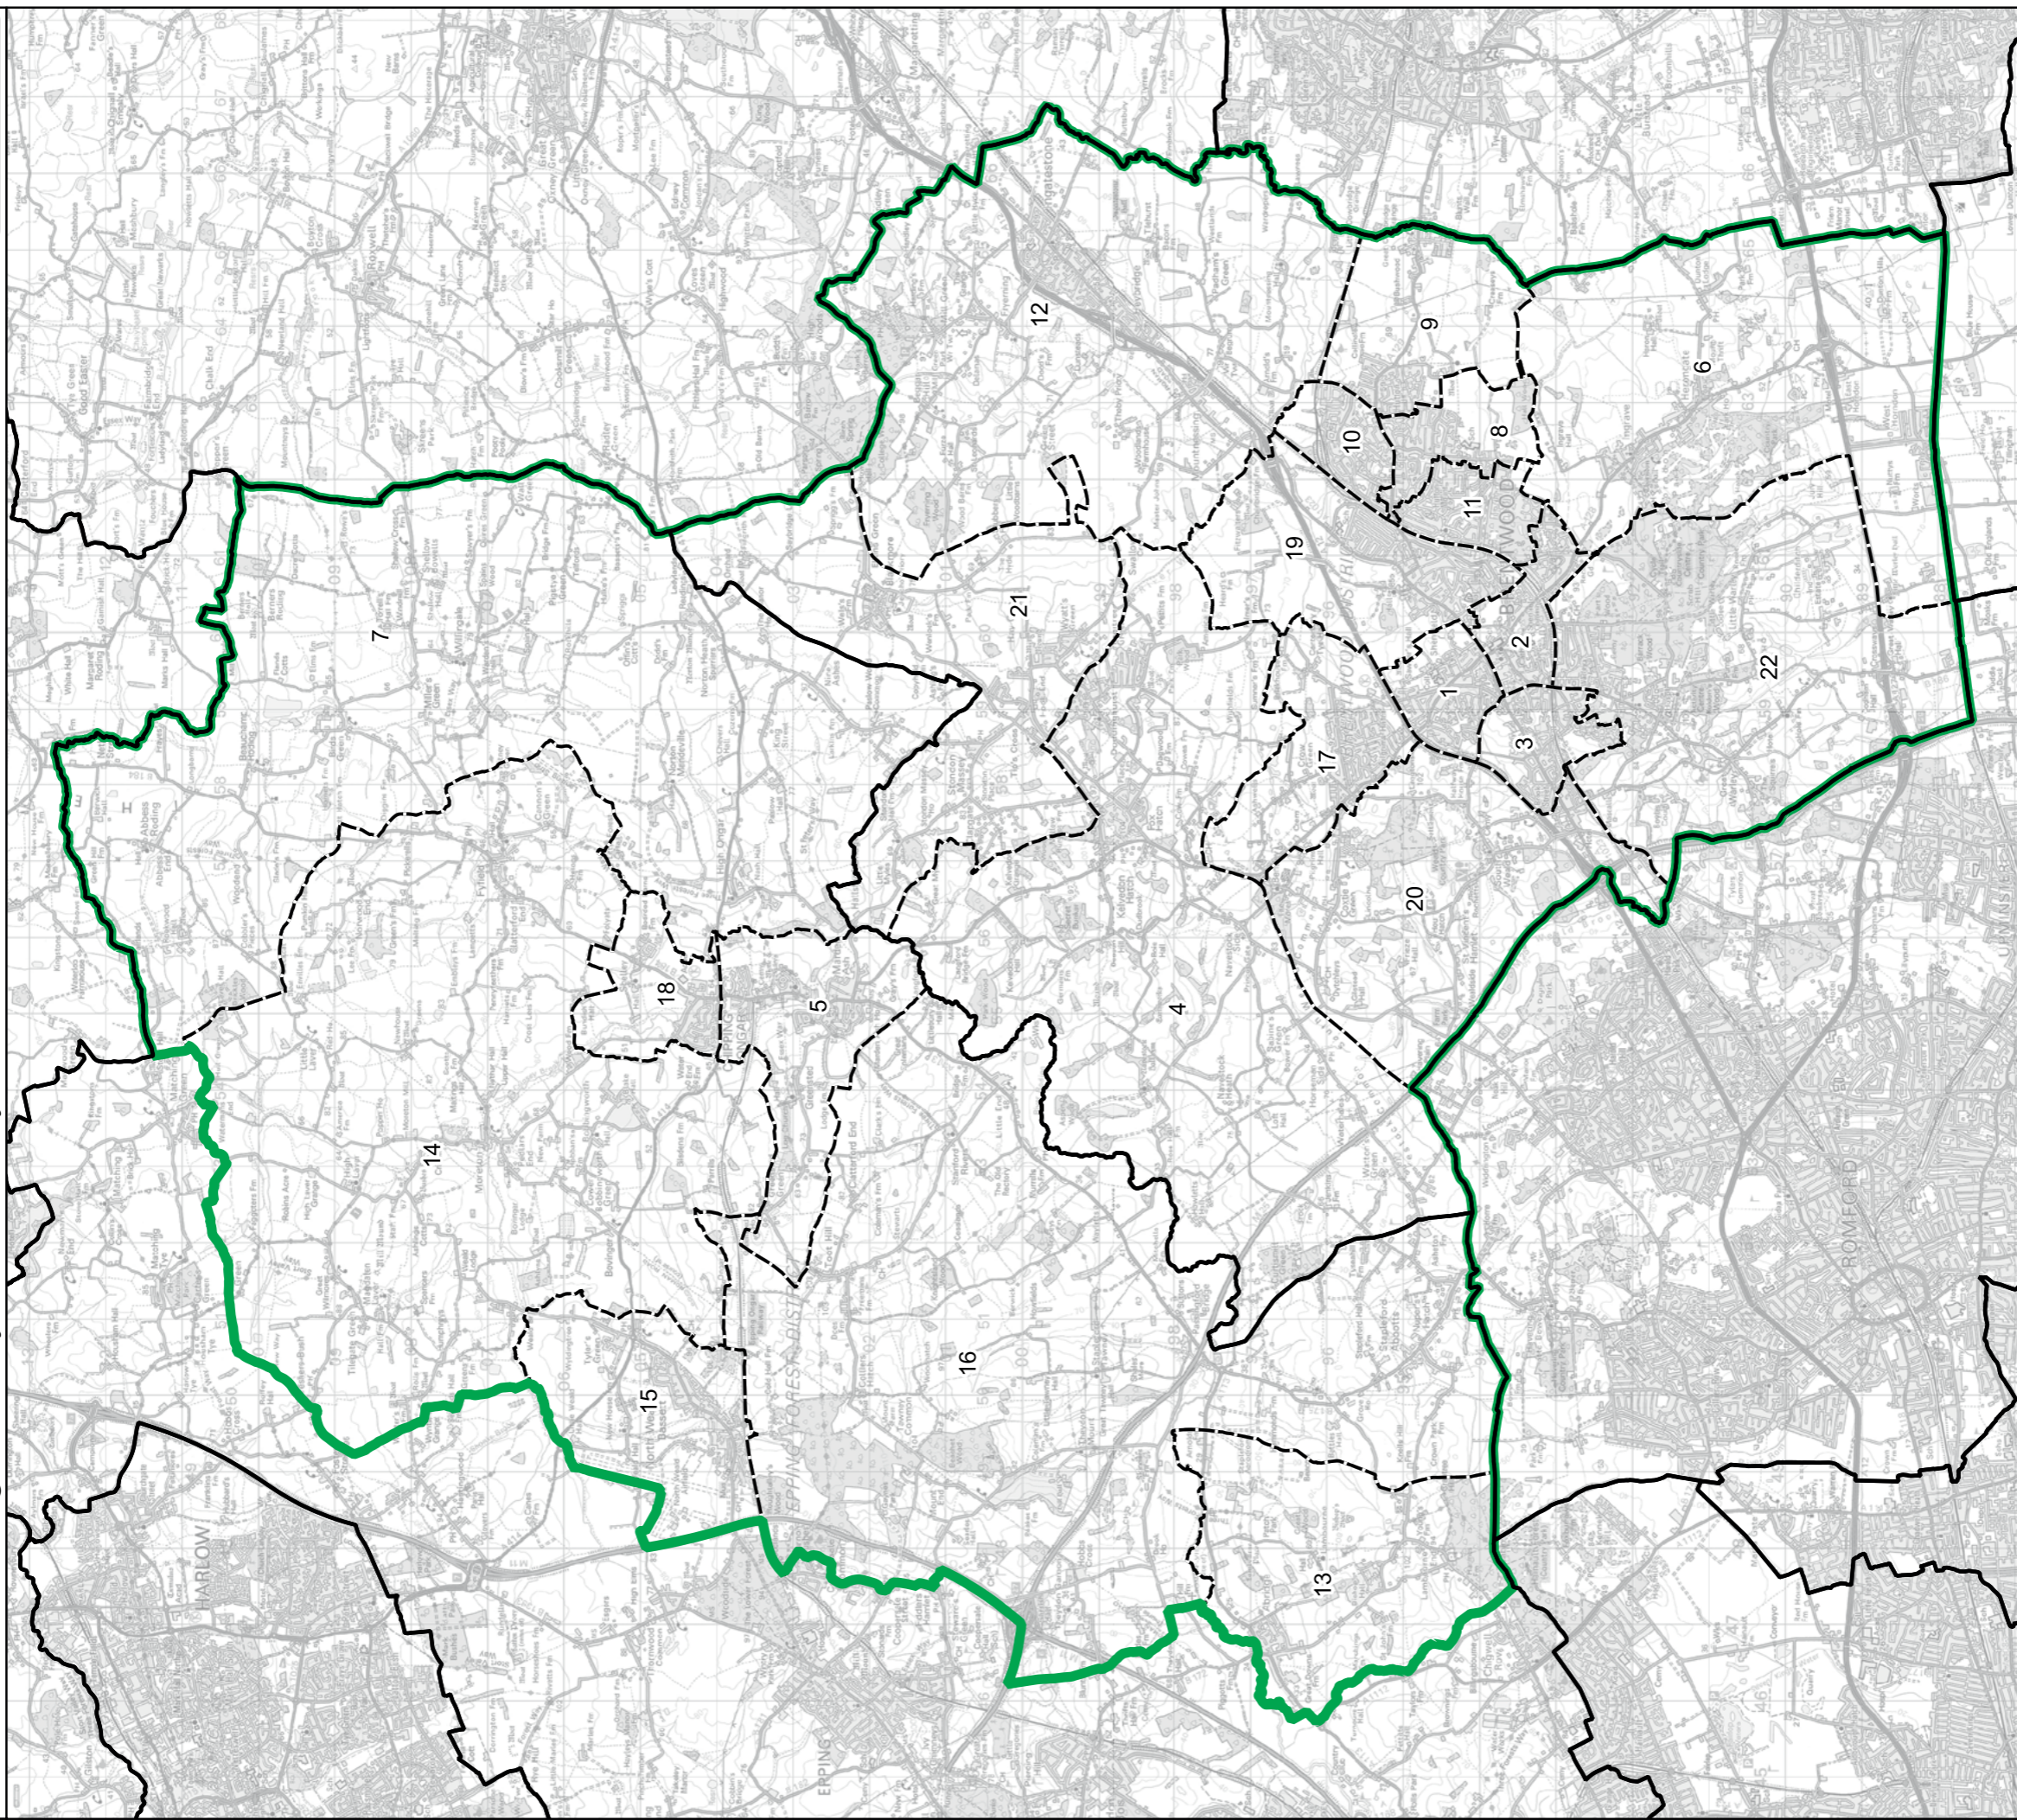

Boundary Commission for England - Final Recommendations for the Eastern Region
 Brentwood and Ongar County Constituency - Electorate 74,937

Wards:

- 1 Brentwood North
- 2 Brentwood South
- 3 Brentwood West
- 4 Brizes and Dodinghurst
- 5 Chipping Ongar, Greensted and Marden Ash
- 6 Herongate, Ingrave and West Horndon
- 7 High Ongar, Willingale and The Rodings
- 8 Hutton Central
- 9 Hutton East
- 10 Hutton North
- 11 Hutton South
- 12 Ingatstone, Fryerning and Mountnessing
- 13 Lambourne
- 14 Moreton and Fyfield
- 15 North Weald Bassett
- 16 Passingford
- 17 Pilgrims Hatch
- 18 Shelley
- 19 Shenfield
- 20 South Weald
- 21 Tipps Cross
- 22 Wanley