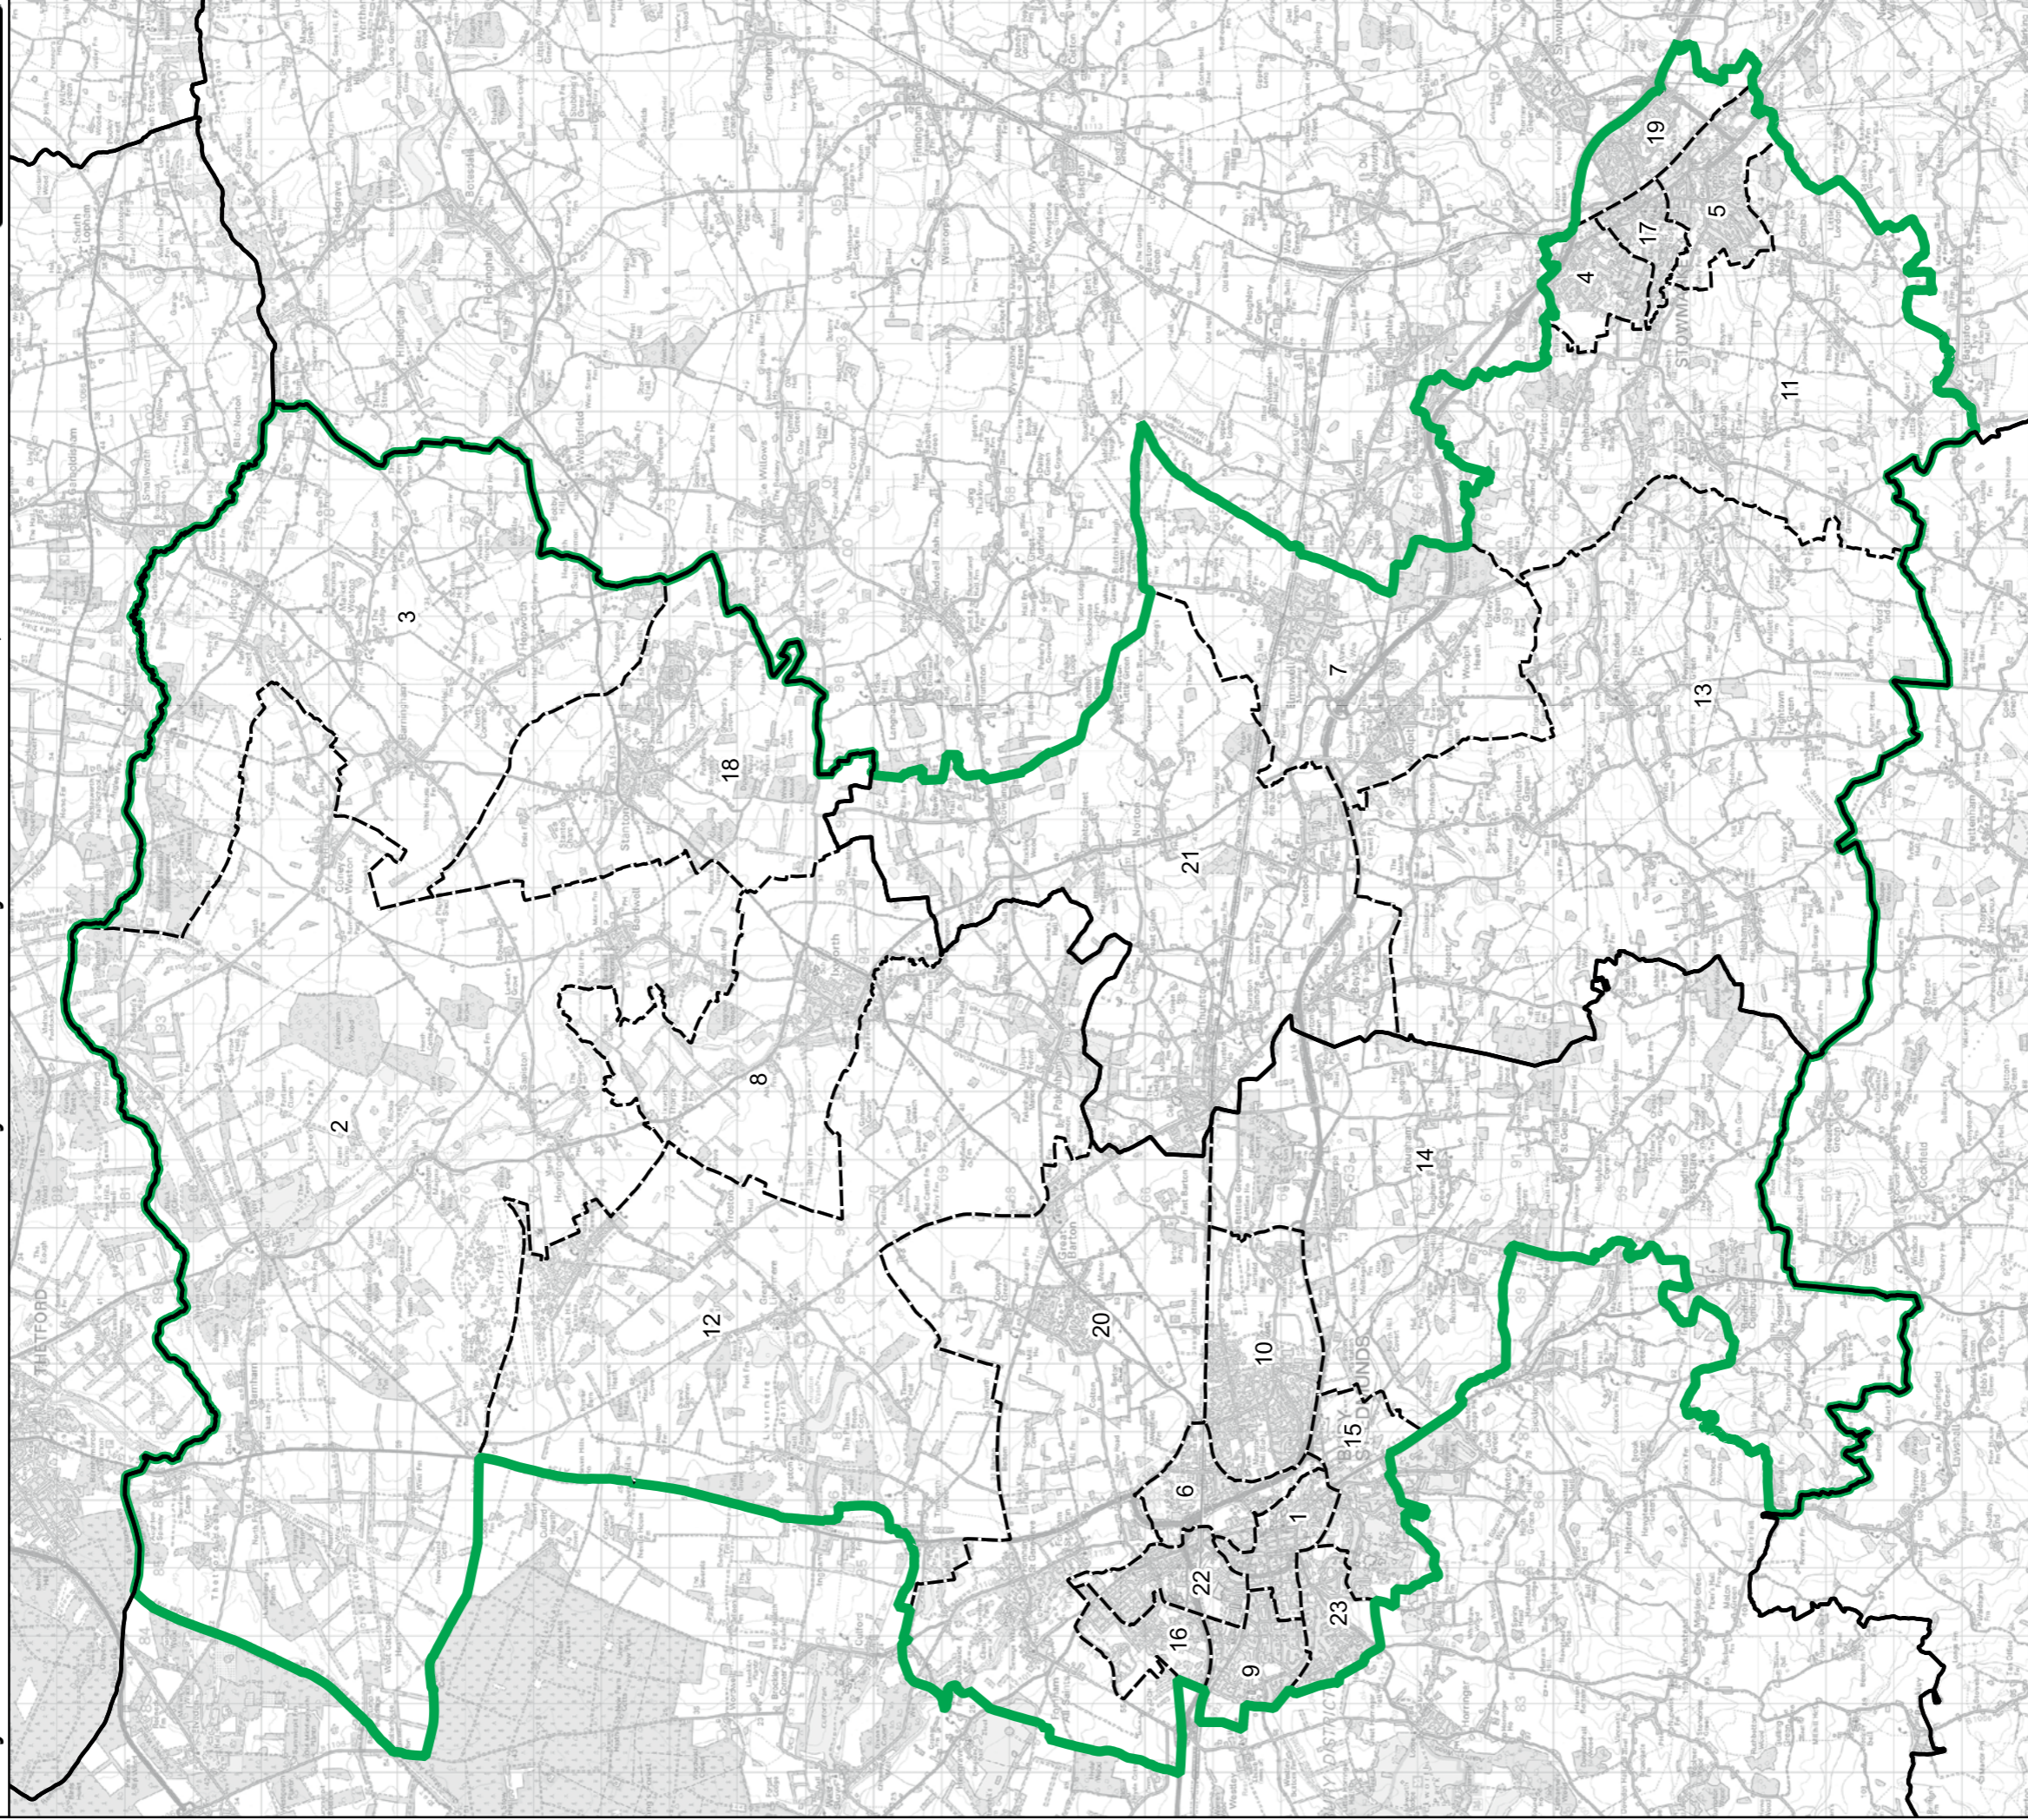

Boundary Commission for England - Final Recommendations for the Eastern Region
Bury St Edmunds and Stowmarket County Constituency - Electorate 75,655

Wards:

1 Abbeygate	9 Minden	17 St. Peter's
2 Bardwell	10 Moreton Hall	18 Stanton
3 Barningham	11 Onehouse	19 Stow Thorney
4 Chilton	12 Pakenham & Troston	20 The Fornhams & Great Barton
5 Combs Ford	13 Rattlesden	21 Thurston
6 Eastgate	14 Rougham	22 Tollgate
7 Elmswell & Woolpit	15 Southgate	23 Westgate
8 Ixworth	16 St. Olaves	

- Constituency
- Local Authorities
- Wards

© Crown copyright and database rights 2023 OS 100018289. You are permitted to use this data solely to enable you to respond to, or interact with, the organisation that provided you with the data. You are not permitted to copy, sub-licence, distribute or sell any of this data to third parties in any form. Third party rights to enforce the terms of this licence shall be reserved to OS.

Bury St Edmunds and Stowmarket County Constituency