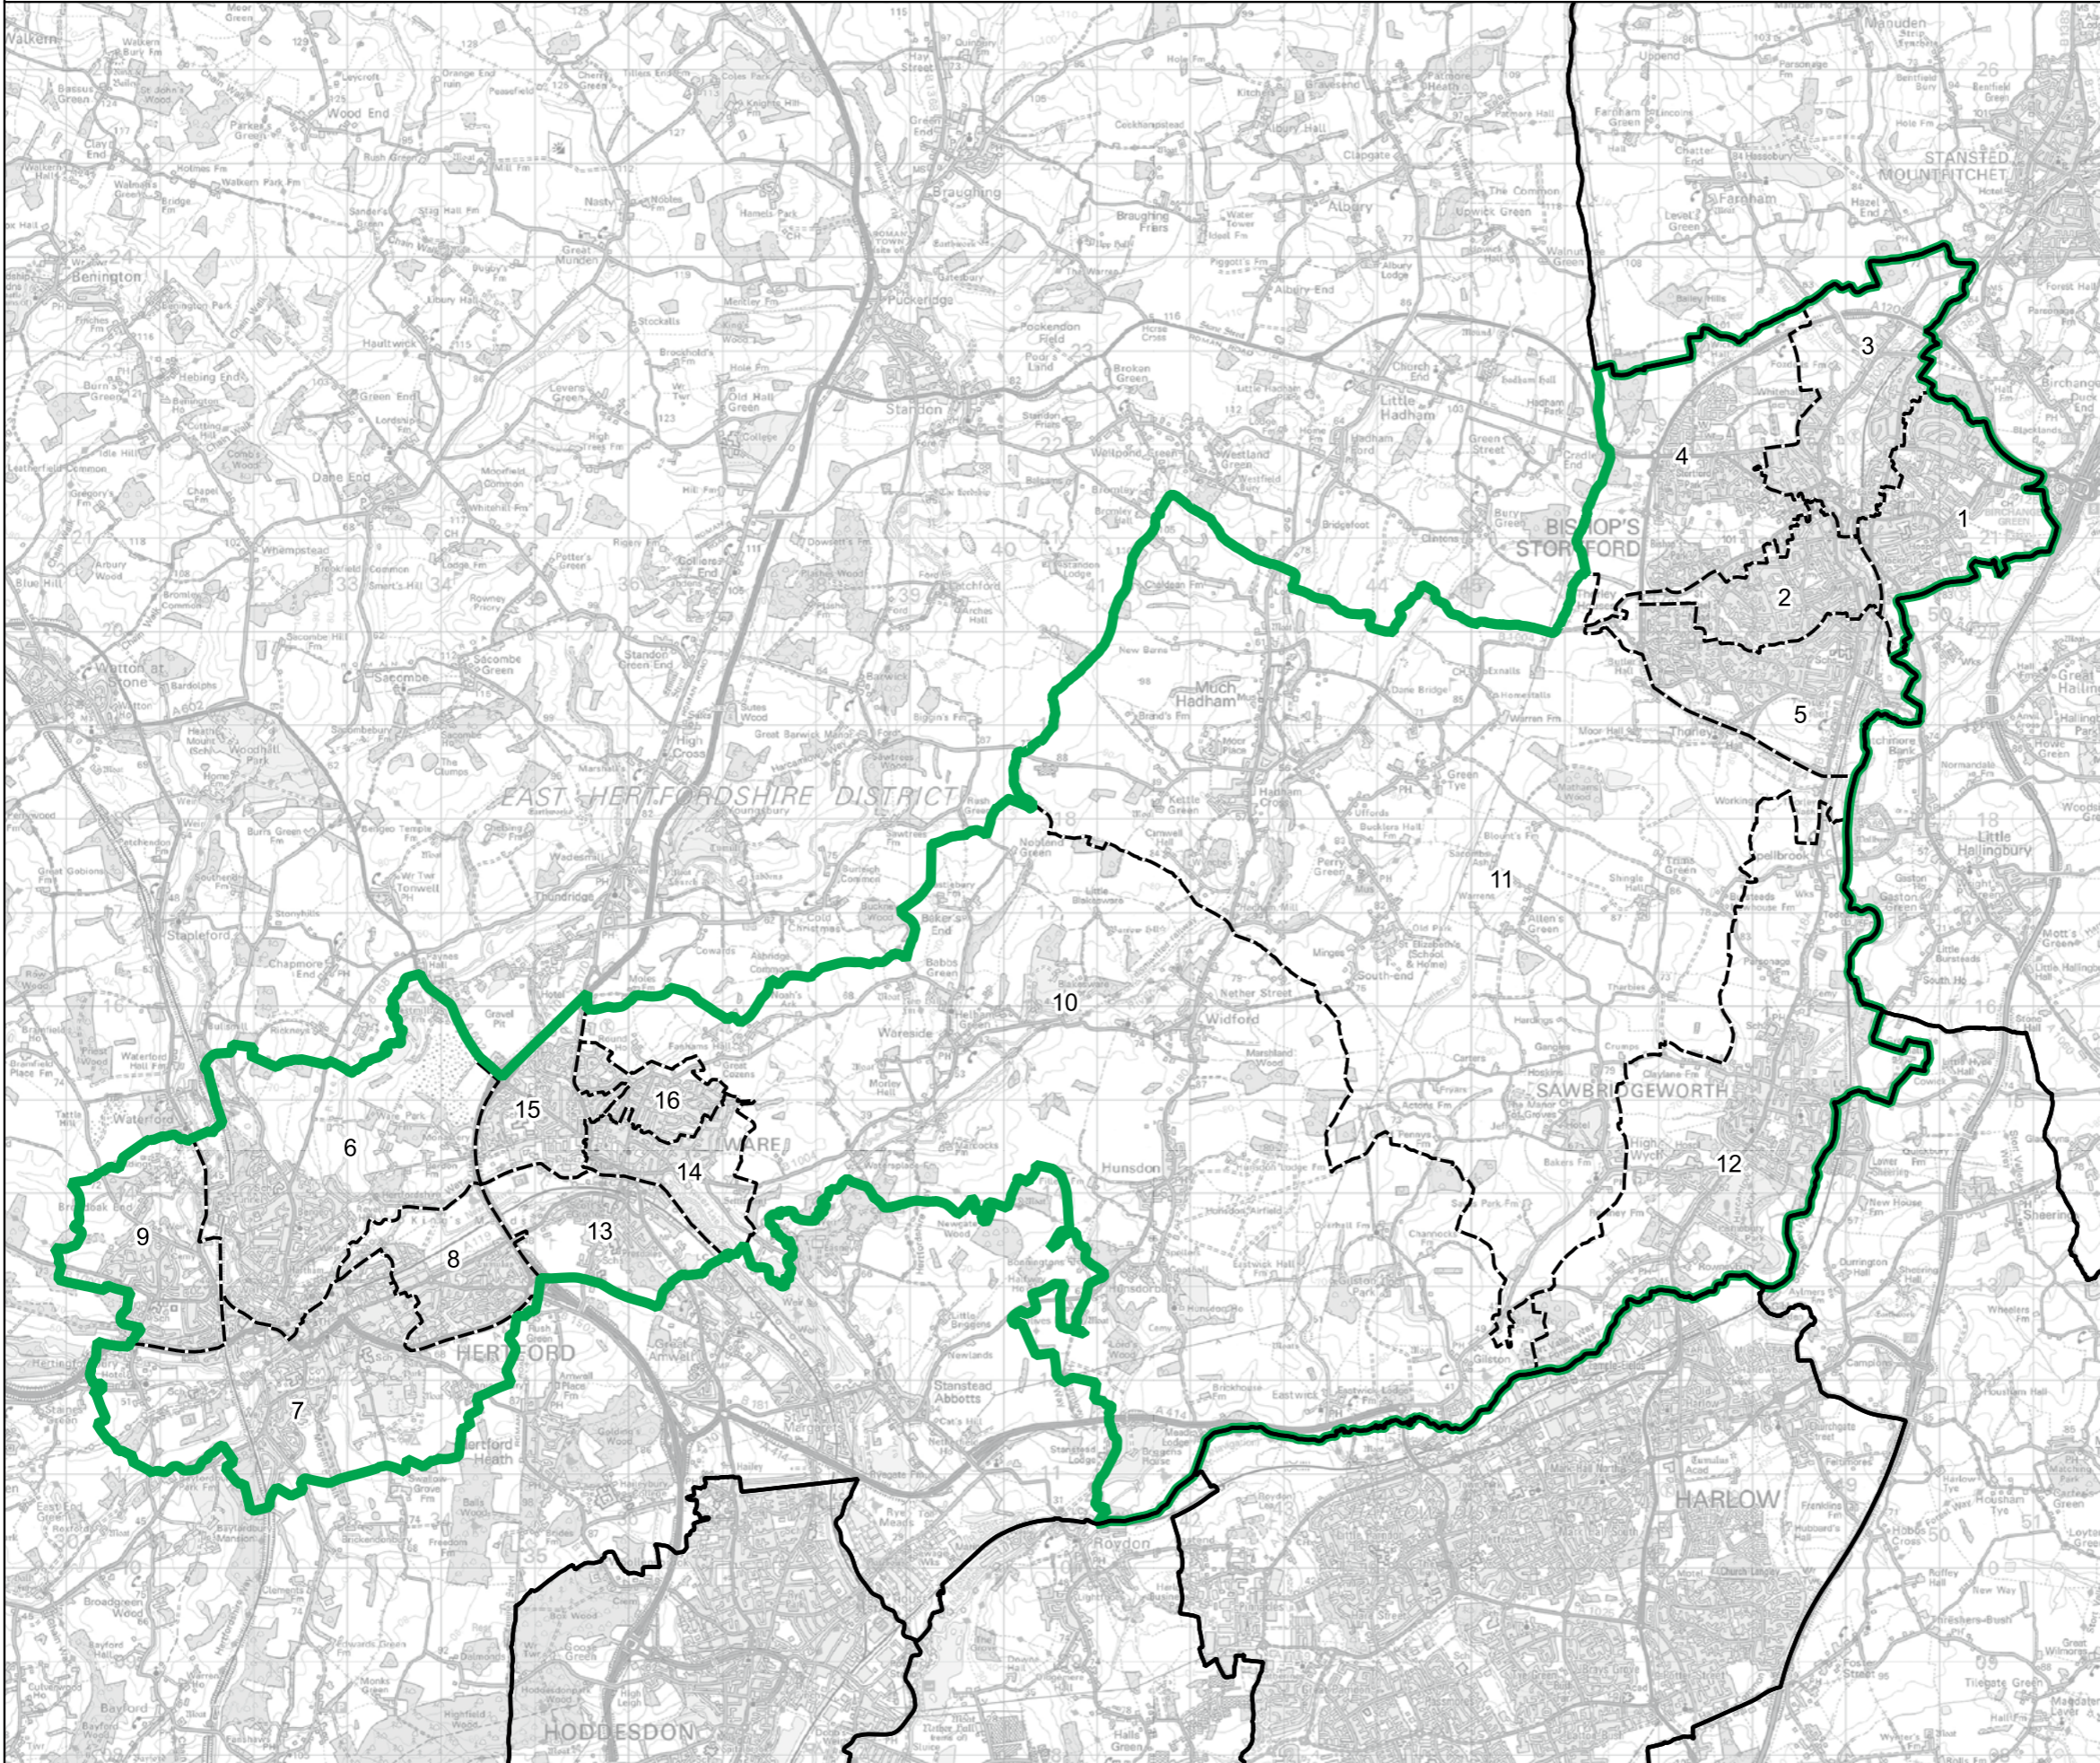

Boundary Commission for England - Final Recommendations for the Eastern Region

Hertford and Stortford County Constituency - Electorate 75,396

Wards:

- 1 Bishop's Stortford All Saints
- 2 Bishop's Stortford Central
- 3 Bishop's Stortford Meads
- 4 Bishop's Stortford Silverleys
- 5 Bishop's Stortford South
- 6 Hertford Bengoe
- 7 Hertford Castle
- 8 Hertford Kingsmead
- 9 Hertford Sele
- 10 Hunsdon
- 11 Much Hadham
- 12 Sawbridgeworth
- 13 Ware Chadwell
- 14 Ware Christchurch
- 15 Ware St. Mary's
- 16 Ware Trinity

- Constituency
- Local Authorities
- Wards

0 1 2 km

© Crown copyright and database rights 2023 OS 100018289. You are permitted to use this data solely to enable you to respond to, or interact with, the organisation that provided you with the data. You are not permitted to copy, sub-licence, distribute or sell any of this data to third parties in any form. Third party rights to enforce the terms of this licence shall be reserved to OS.

Hertford and Stortford County Constituency