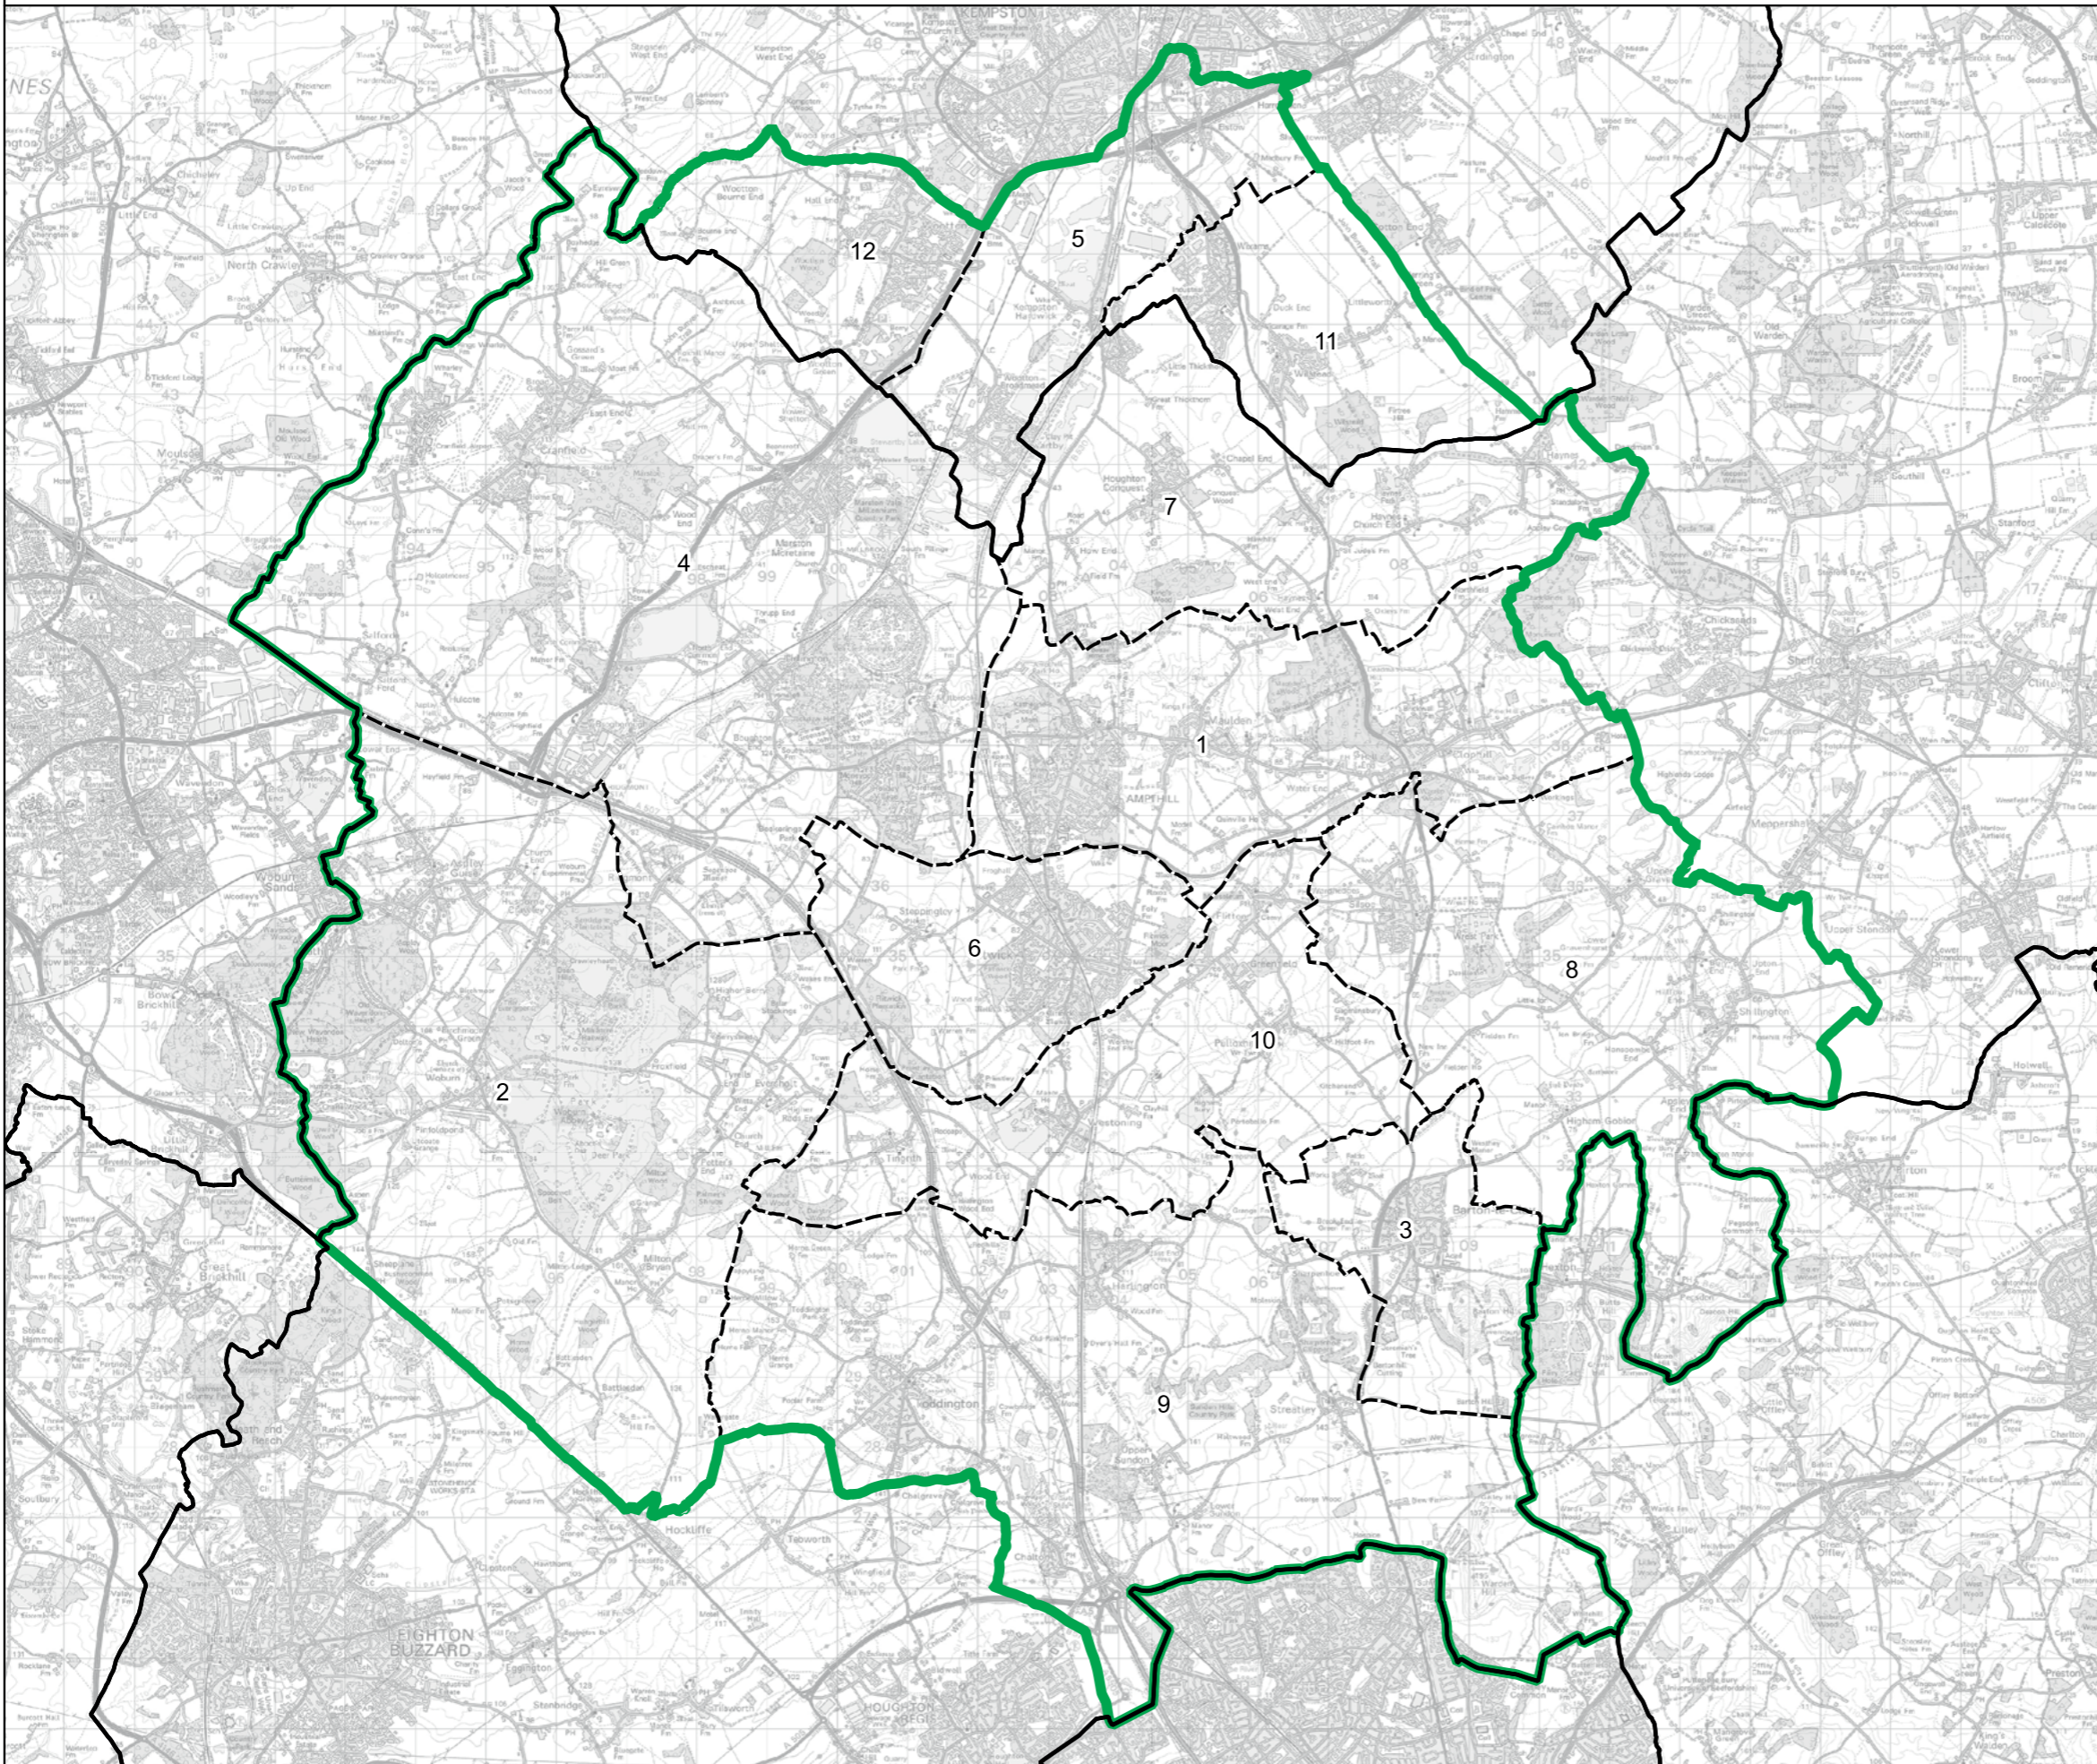

Wards:

- 1 Ampthill
- 2 Aspley and Woburn
- 3 Barton-le-Clay
- 4 Cranfield and Marston Moretaine
- 5 Elstow and Stewartby
- 6 Flitwick
- 7 Houghton Conquest and Haynes
- 8 Silsoe and Shillington
- 9 Toddington
- 10 Westoning, Flitton and Greenfield
- 11 Wilshamstead
- 12 Wootton

- Constituency
- Local Authorities
- Wards

© Crown copyright and database rights 2023 OS 100018289. You are permitted to use this data solely to enable you to respond to, or interact with, the organisation that provided you with the data. You are not permitted to copy, sub-licence, distribute or sell any of this data to third parties in any form. Third party rights to enforce the terms of this licence shall be reserved to OS.