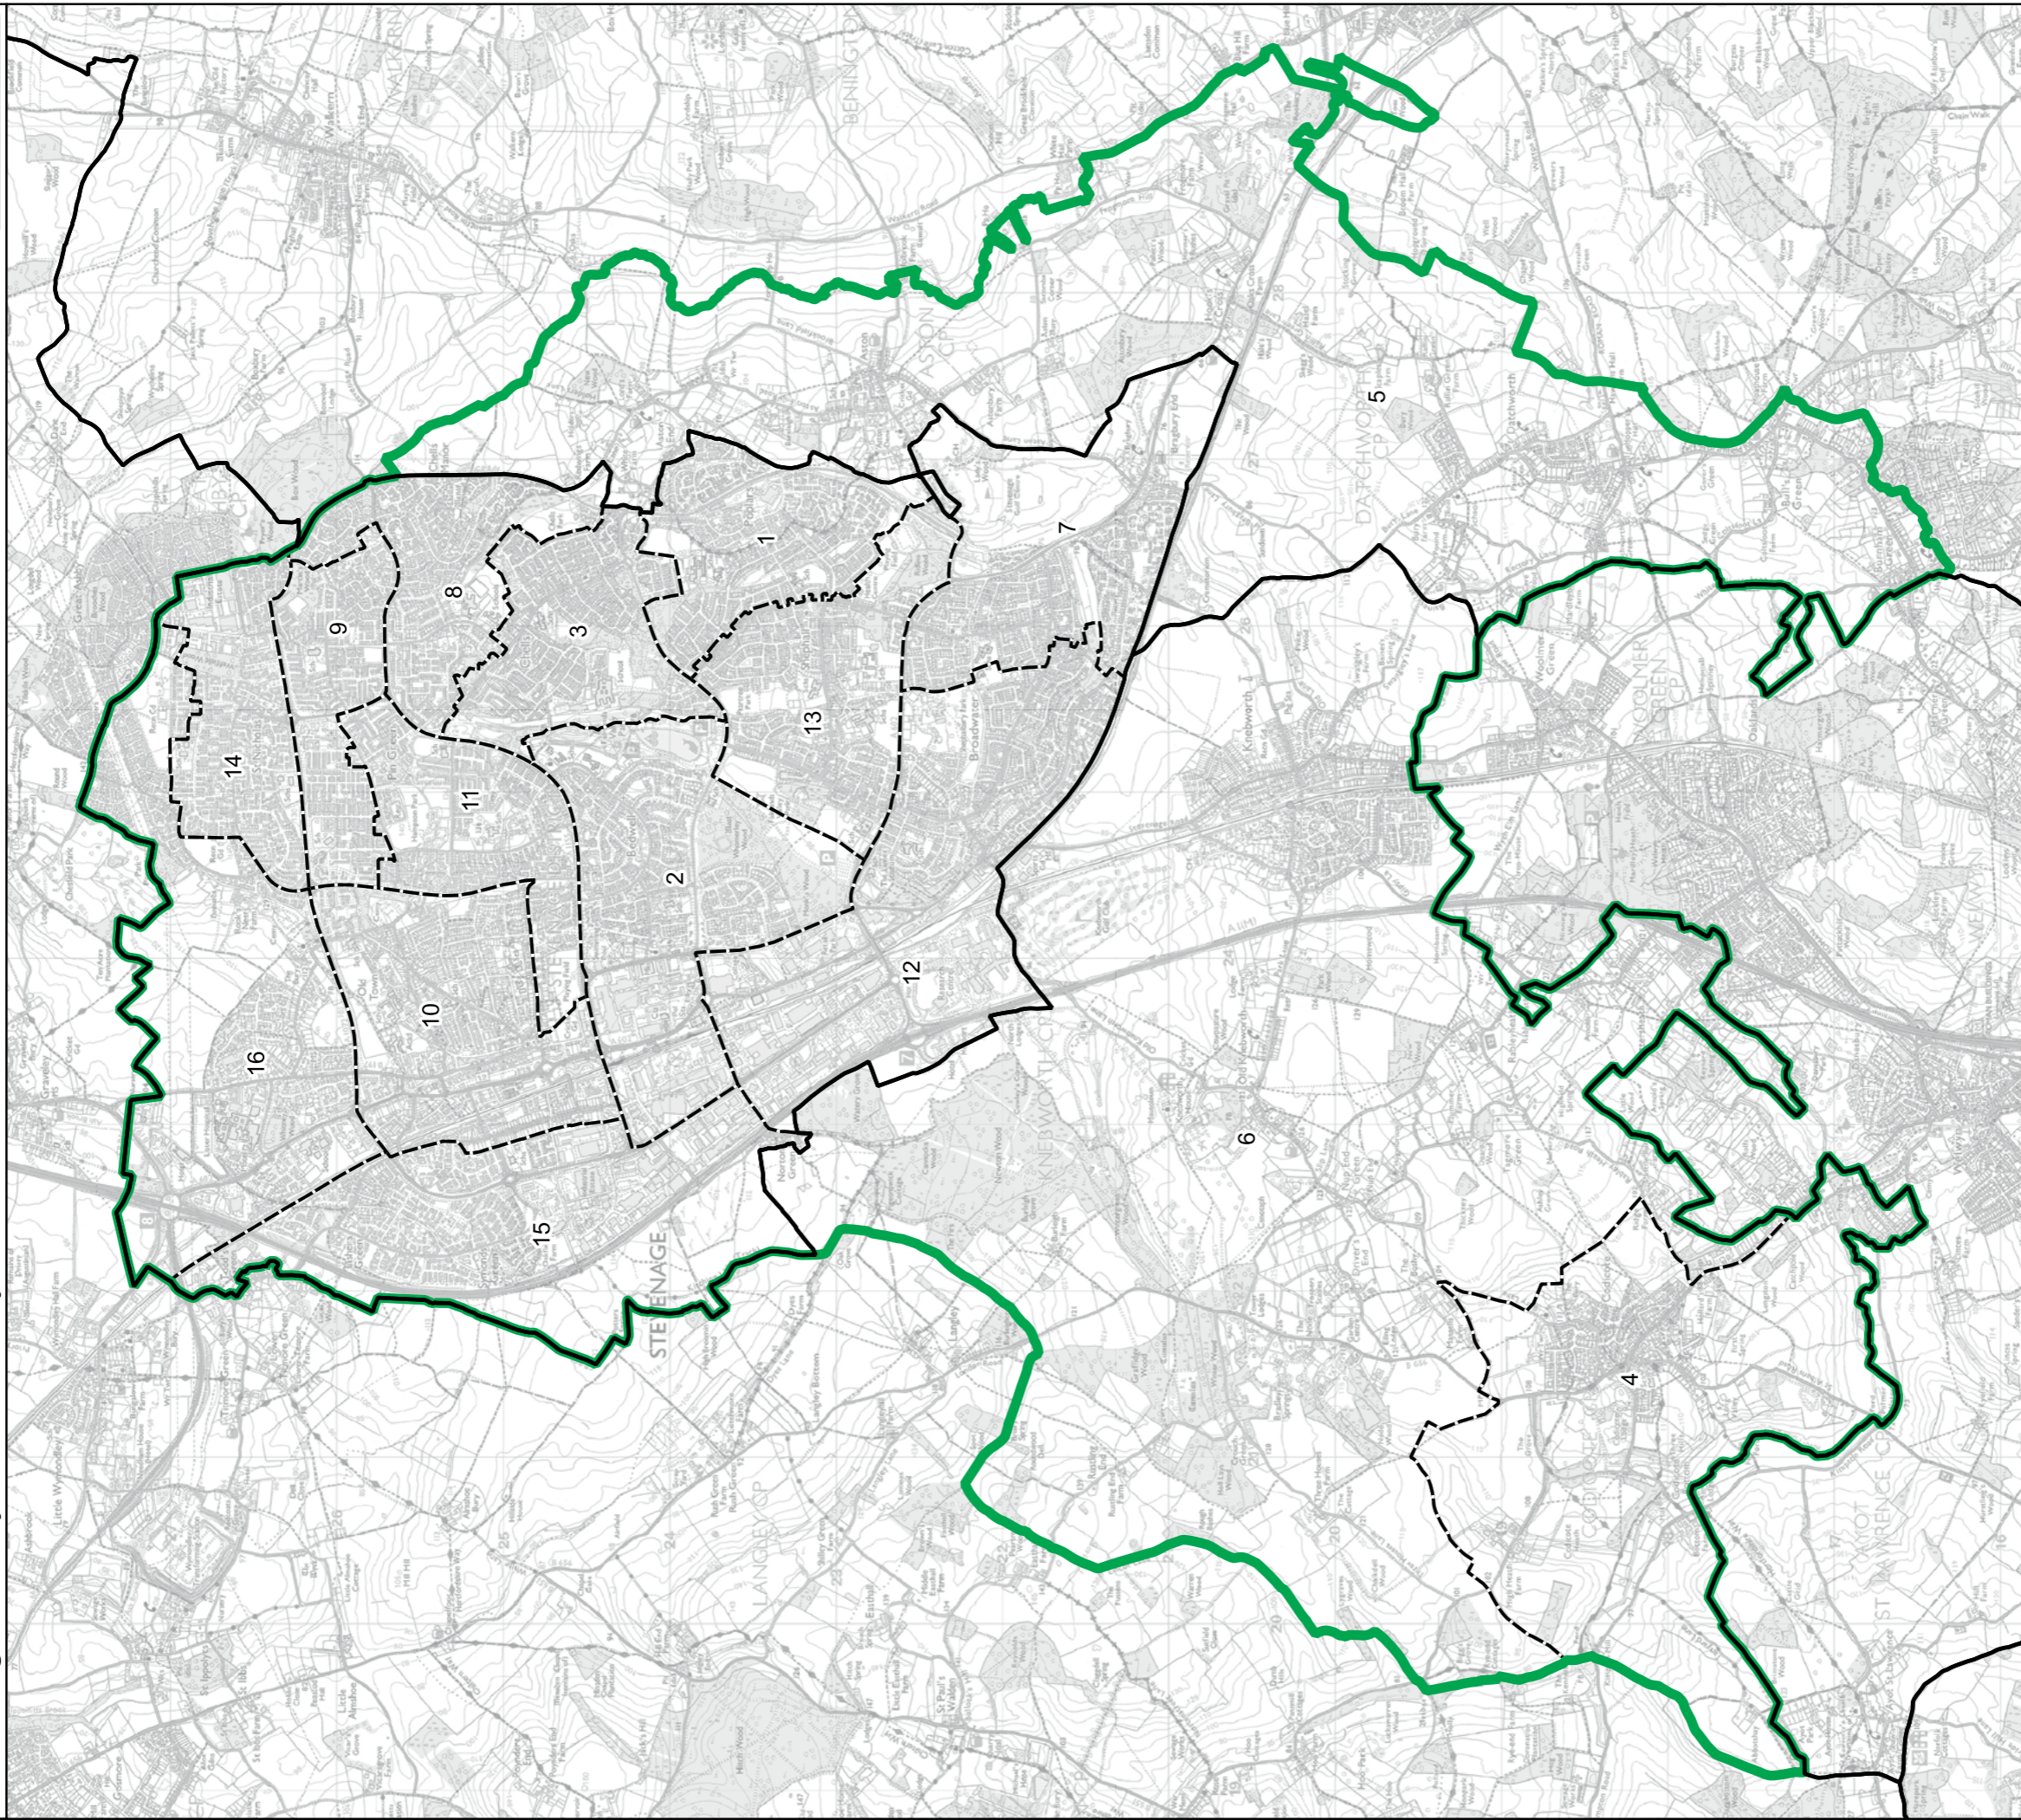

Boundary Commission for England - Final Recommendations for the Eastern Region
Stevenage County Constituency - Electorate 70,370

1. **Wards:**
2. 1 Bandle Hill
   - 2 Bedwell
   - 3 Chells
   - 4 Codicote
   - 5 Datchworth & Aston
   - 6 Knebworth
   - 7 Longmeadow
   - 8 Manor
   - 9 Martins Wood
   - 10 Old Town
   - 11 Pin Green
   - 12 Roebuck
   - 13 Shephall
   - 14 St. Nicholas
   - 15 Symonds Green
   - 16 Woodfield

- Constituency
- Local Authorities
- Wards

© Crown copyright and database rights 2023 OS 100018269. You are permitted to use this data solely to enable you to respond to, or interact with, the organisation that provided you with the data. You are not permitted to copy, sub-licence, distribute or sell any of this data to third parties in any form. Third party rights to enforce the terms of this licence shall be reserved to OS.

Stevenage County Constituency