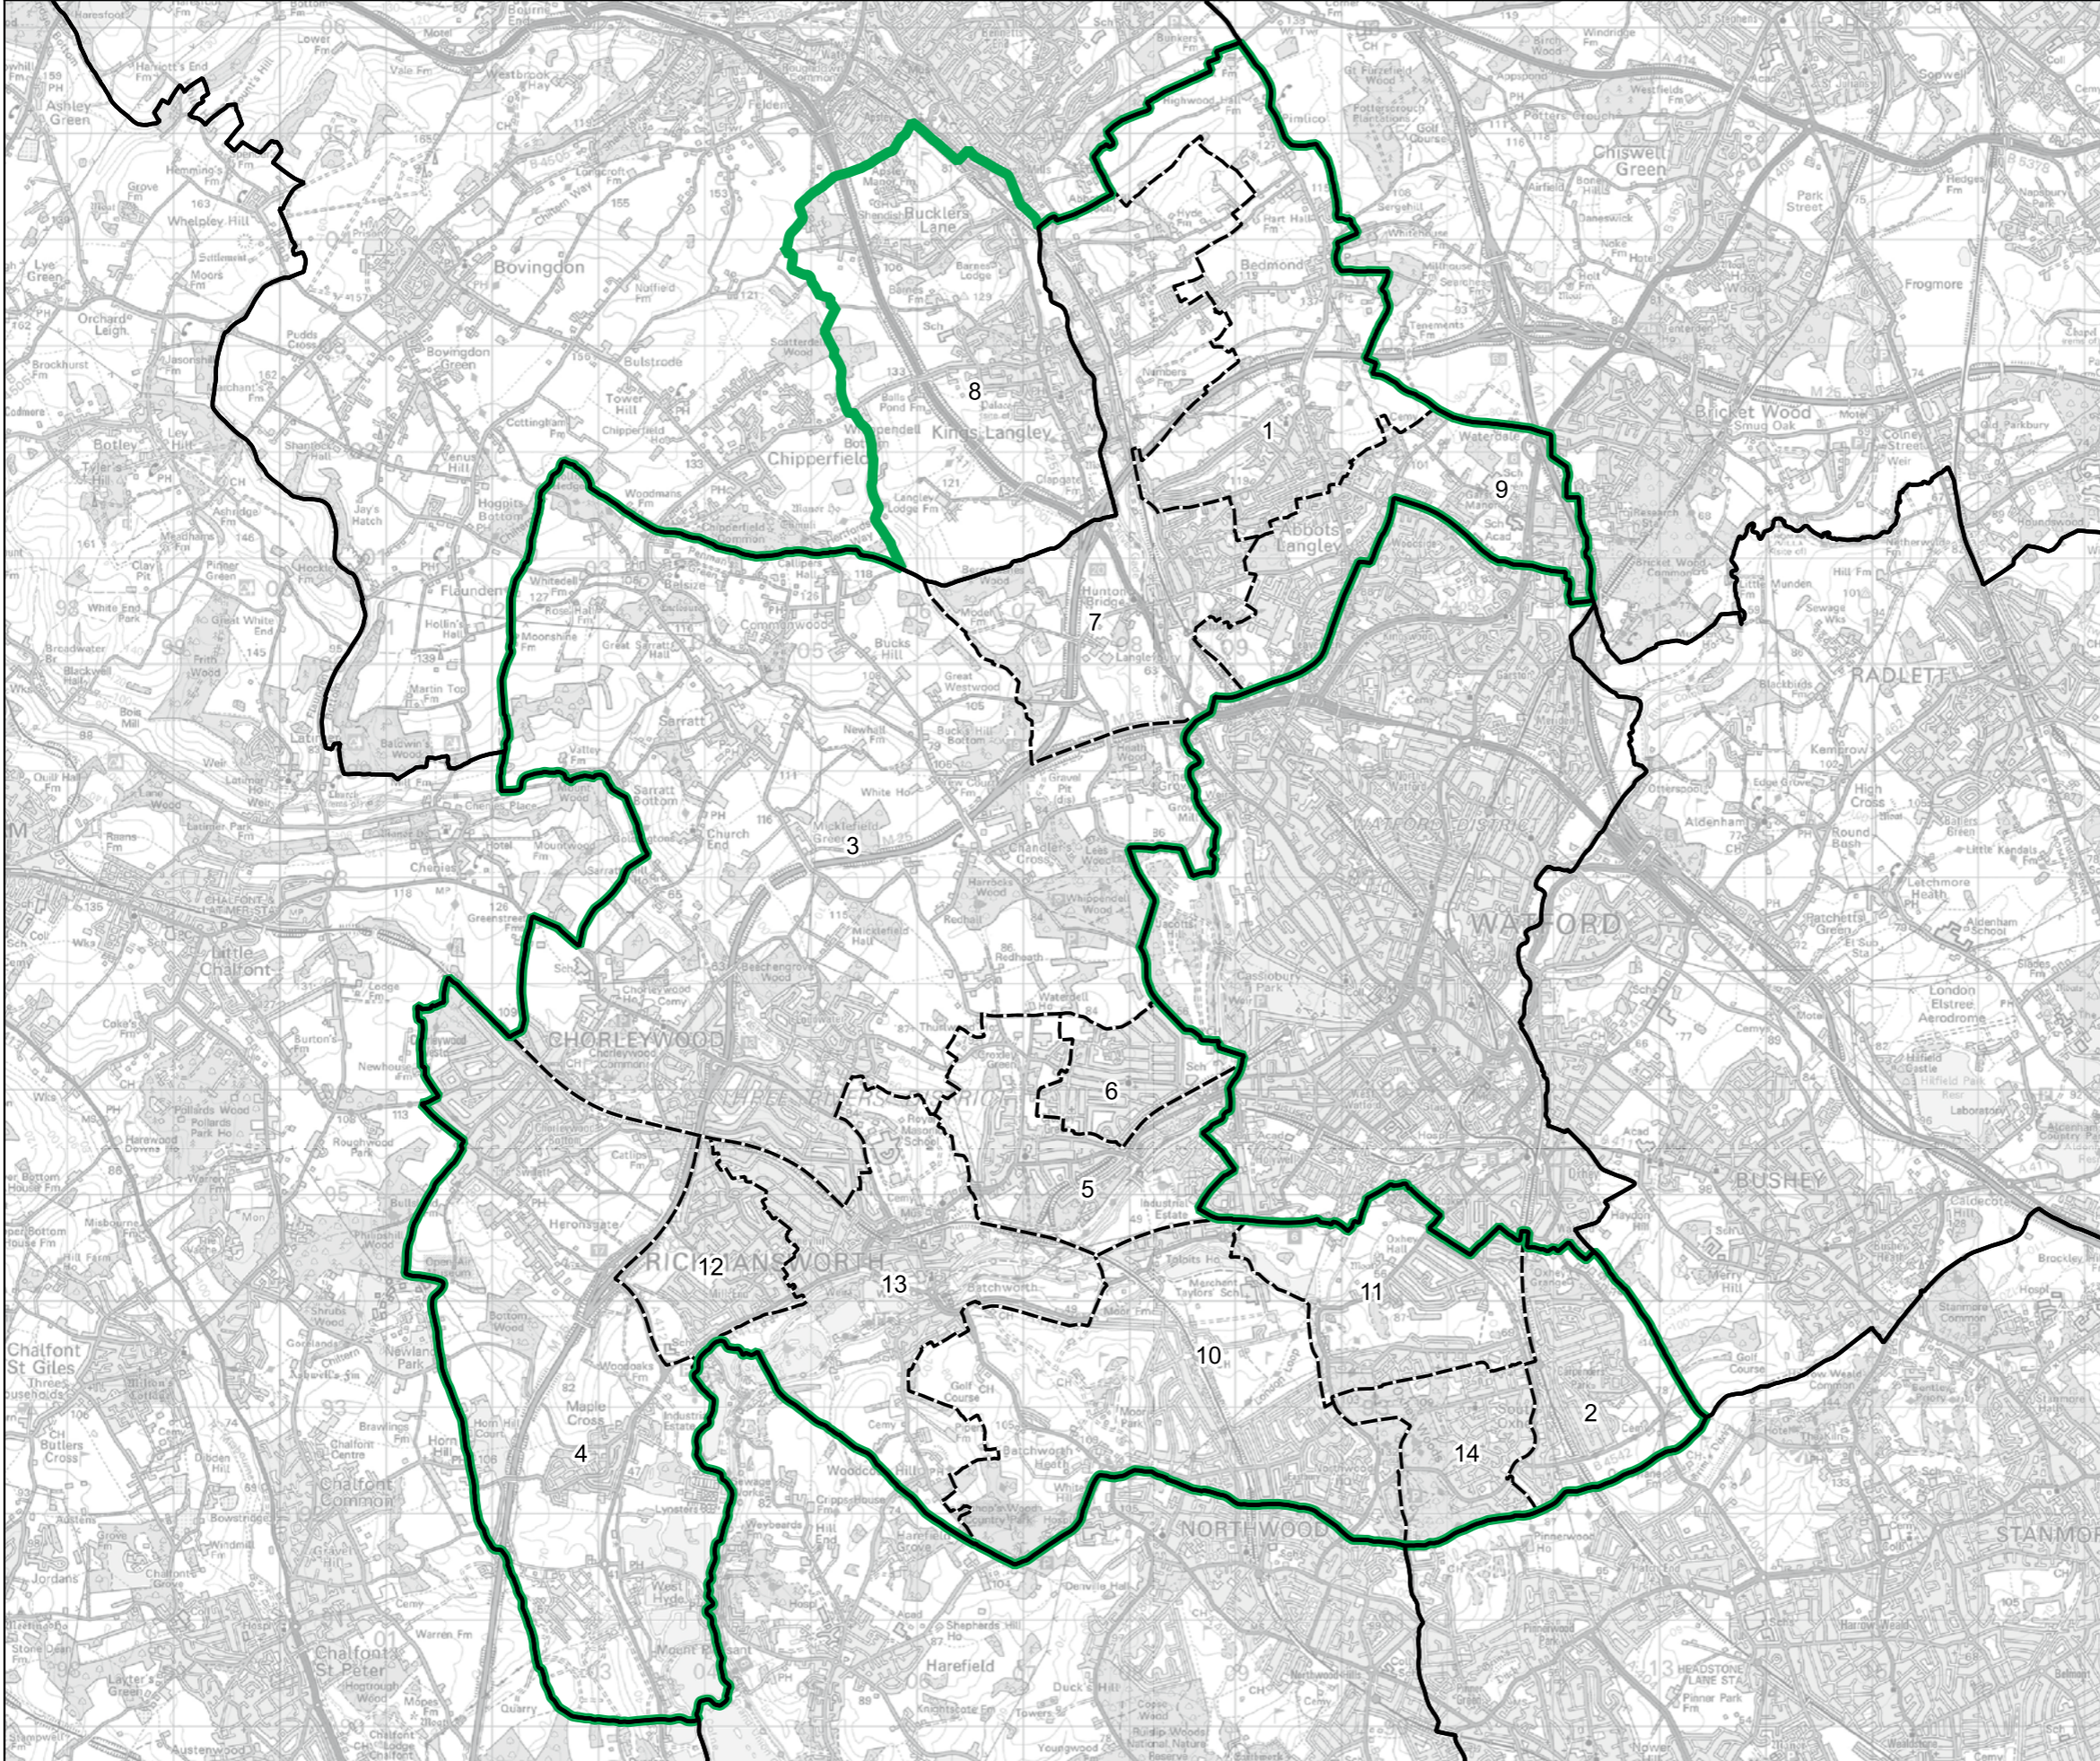

Wards:

- 1 Abbots Langley & Bedmond
- 2 Carpenders Park
- 3 Chorleywood North & Sarratt
- 4 Chorleywood South & Maple Cross
- 5 Dickinsons
- 6 Durrants
- 7 Gade Valley
- 8 Kings Langley
- 9 Leavesden
- 10 Moor Park & Eastbury
- 11 Oxhey Hall & Hayling
- 12 Penn & Mill End
- 13 Rickmansworth Town
- 14 South Oxhey