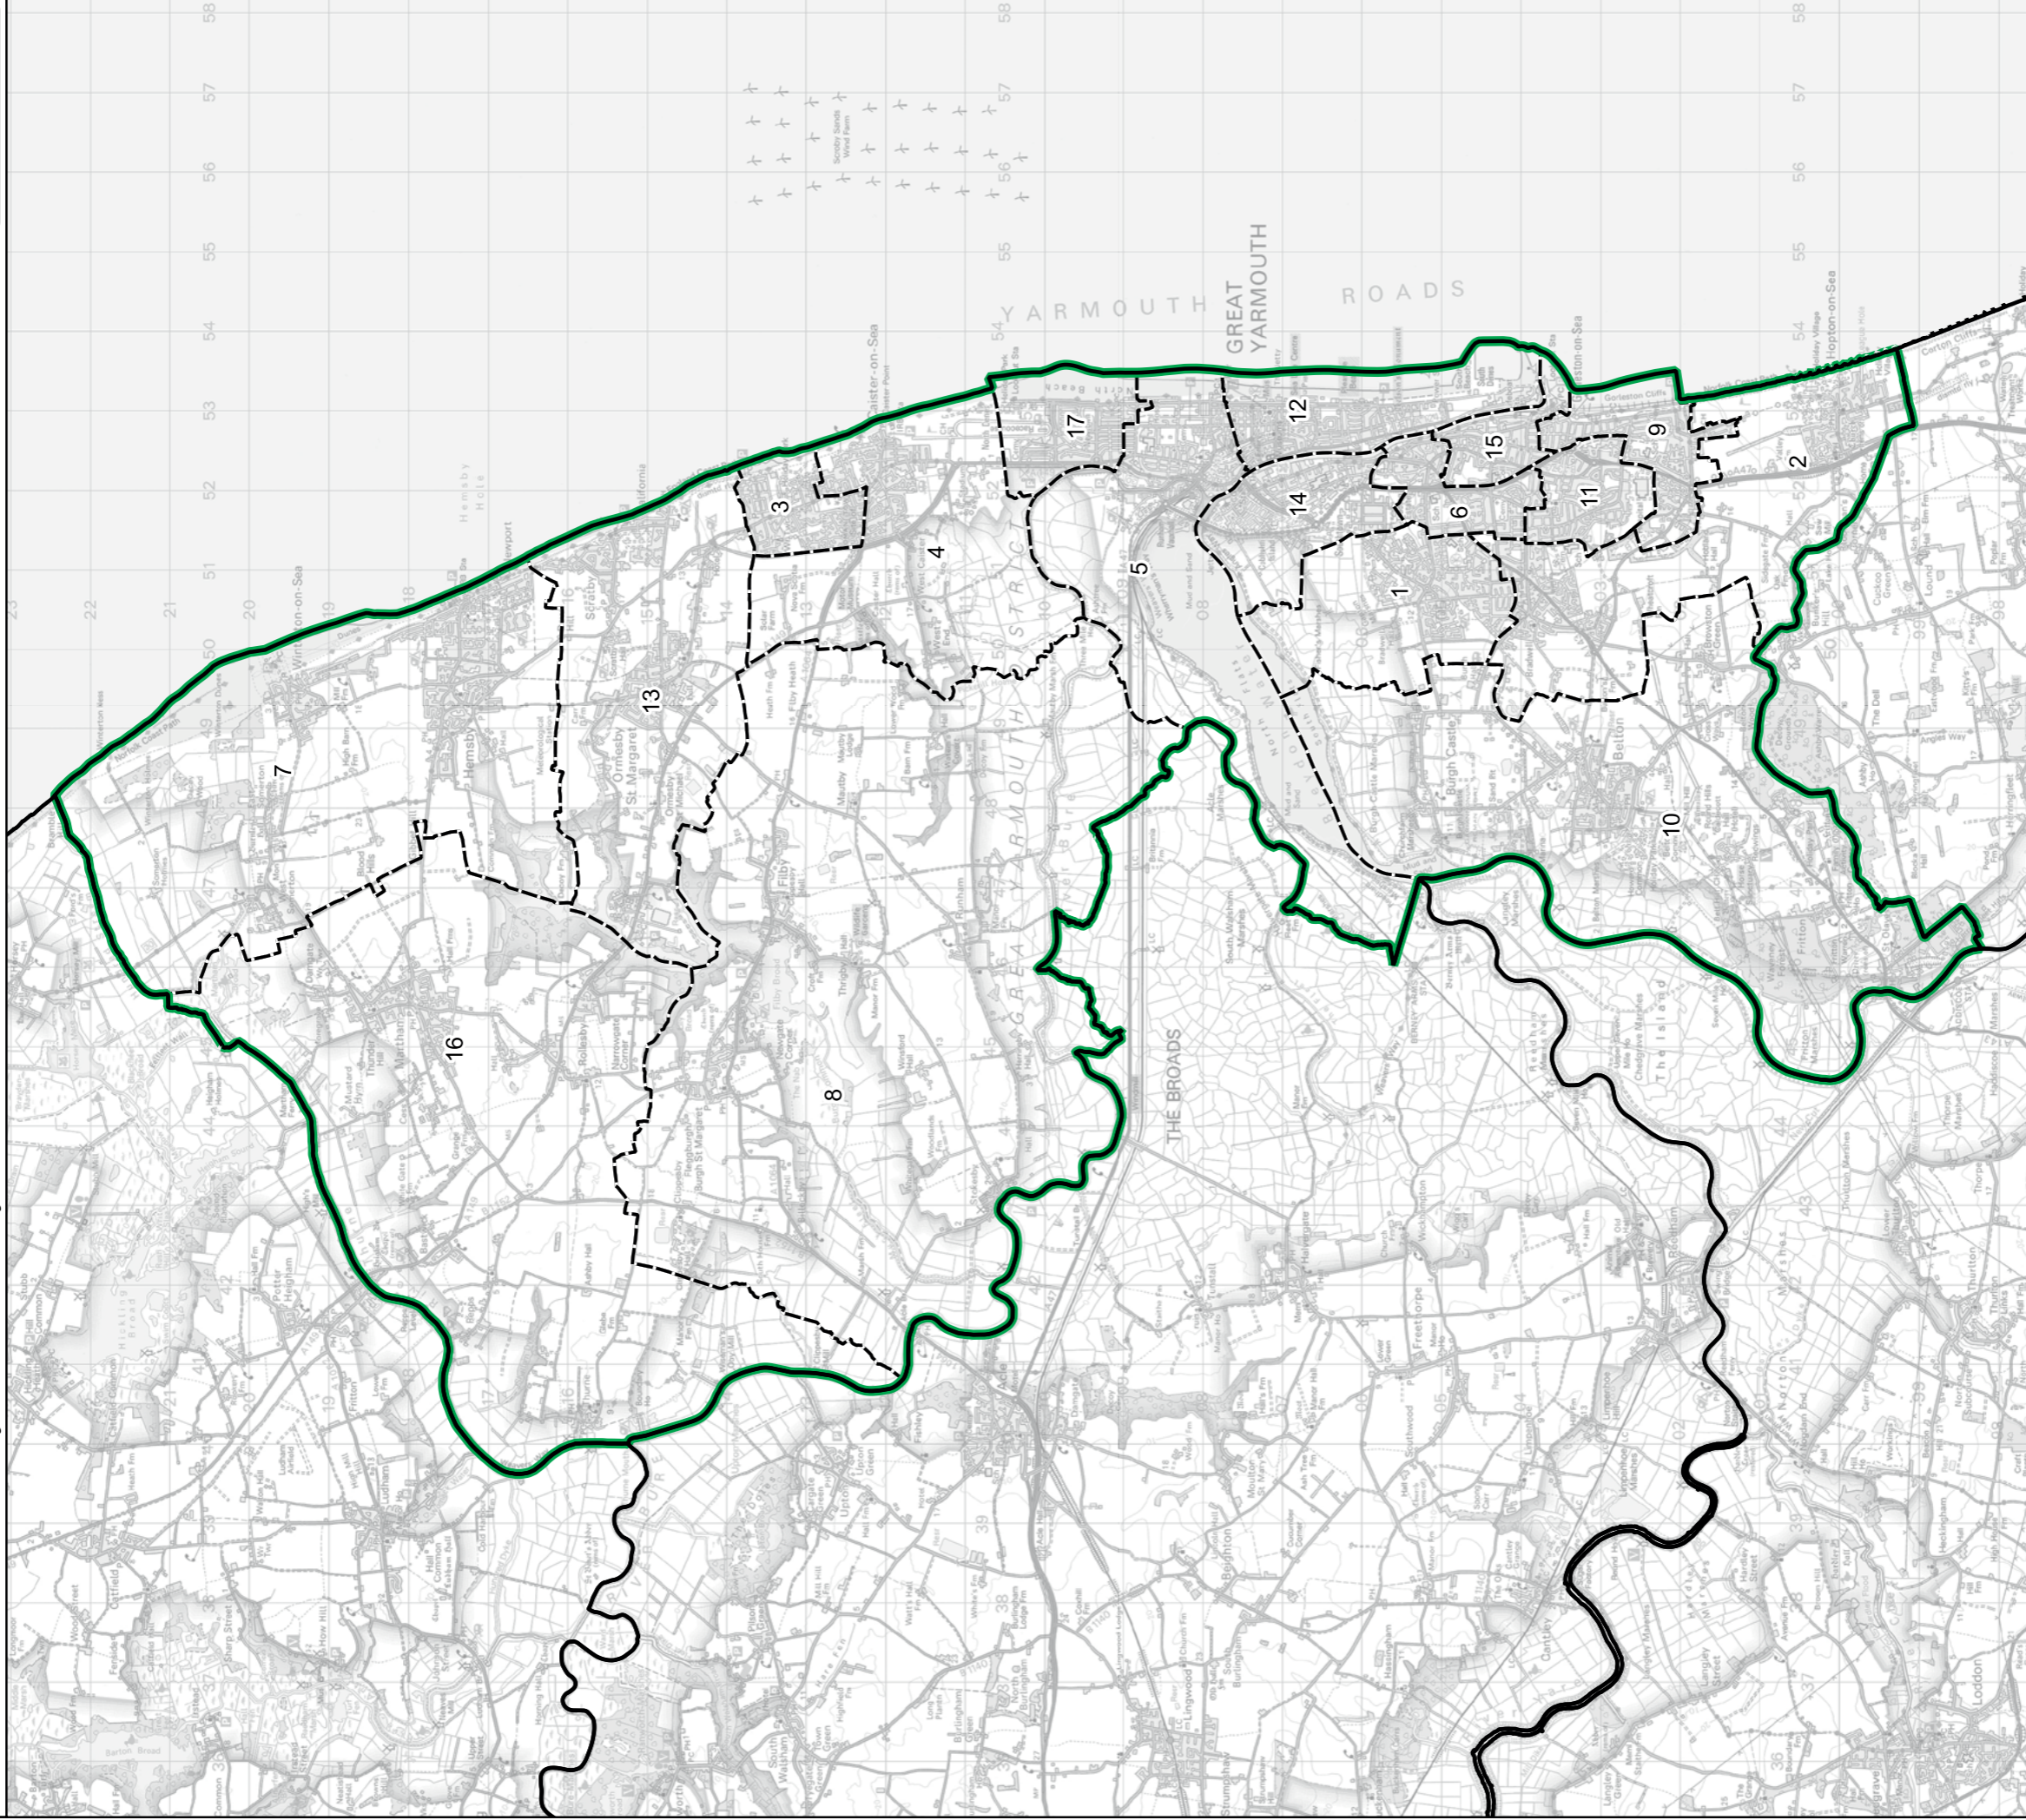

Boundary Commission for England - Final Recommendations for the Eastern Region
Great Yarmouth County Constituency - Electorate 70,077

Wards:

- 1 Bradwell North
- 2 Bradwell South and Hopton
- 3 Caister North
- 4 Caister South
- 5 Central and Northgate
- 6 Claydon
- 7 East Flegg
- 8 Fleggburgh
- 9 Gorleston
- 10 Lothingland
- 11 Magdalen
- 12 Nelson
- 13 Ormesby
- 14 Southtown and Cobholm
- 15 St. Andrews
- 16 West Flegg
- 17 Yarmouth North

- Constituency
- Local Authorities
- Wards

© Crown copyright and database rights 2023 OS 100018289. You are permitted to use this data solely to enable you to respond to, or interact with, the organisation that provided you with the data. You are not permitted to copy, sub-licence, distribute or sell any of this data to third parties in any form. Third party rights to enforce the terms of this licence shall be reserved to OS.

Great Yarmouth County Constituency