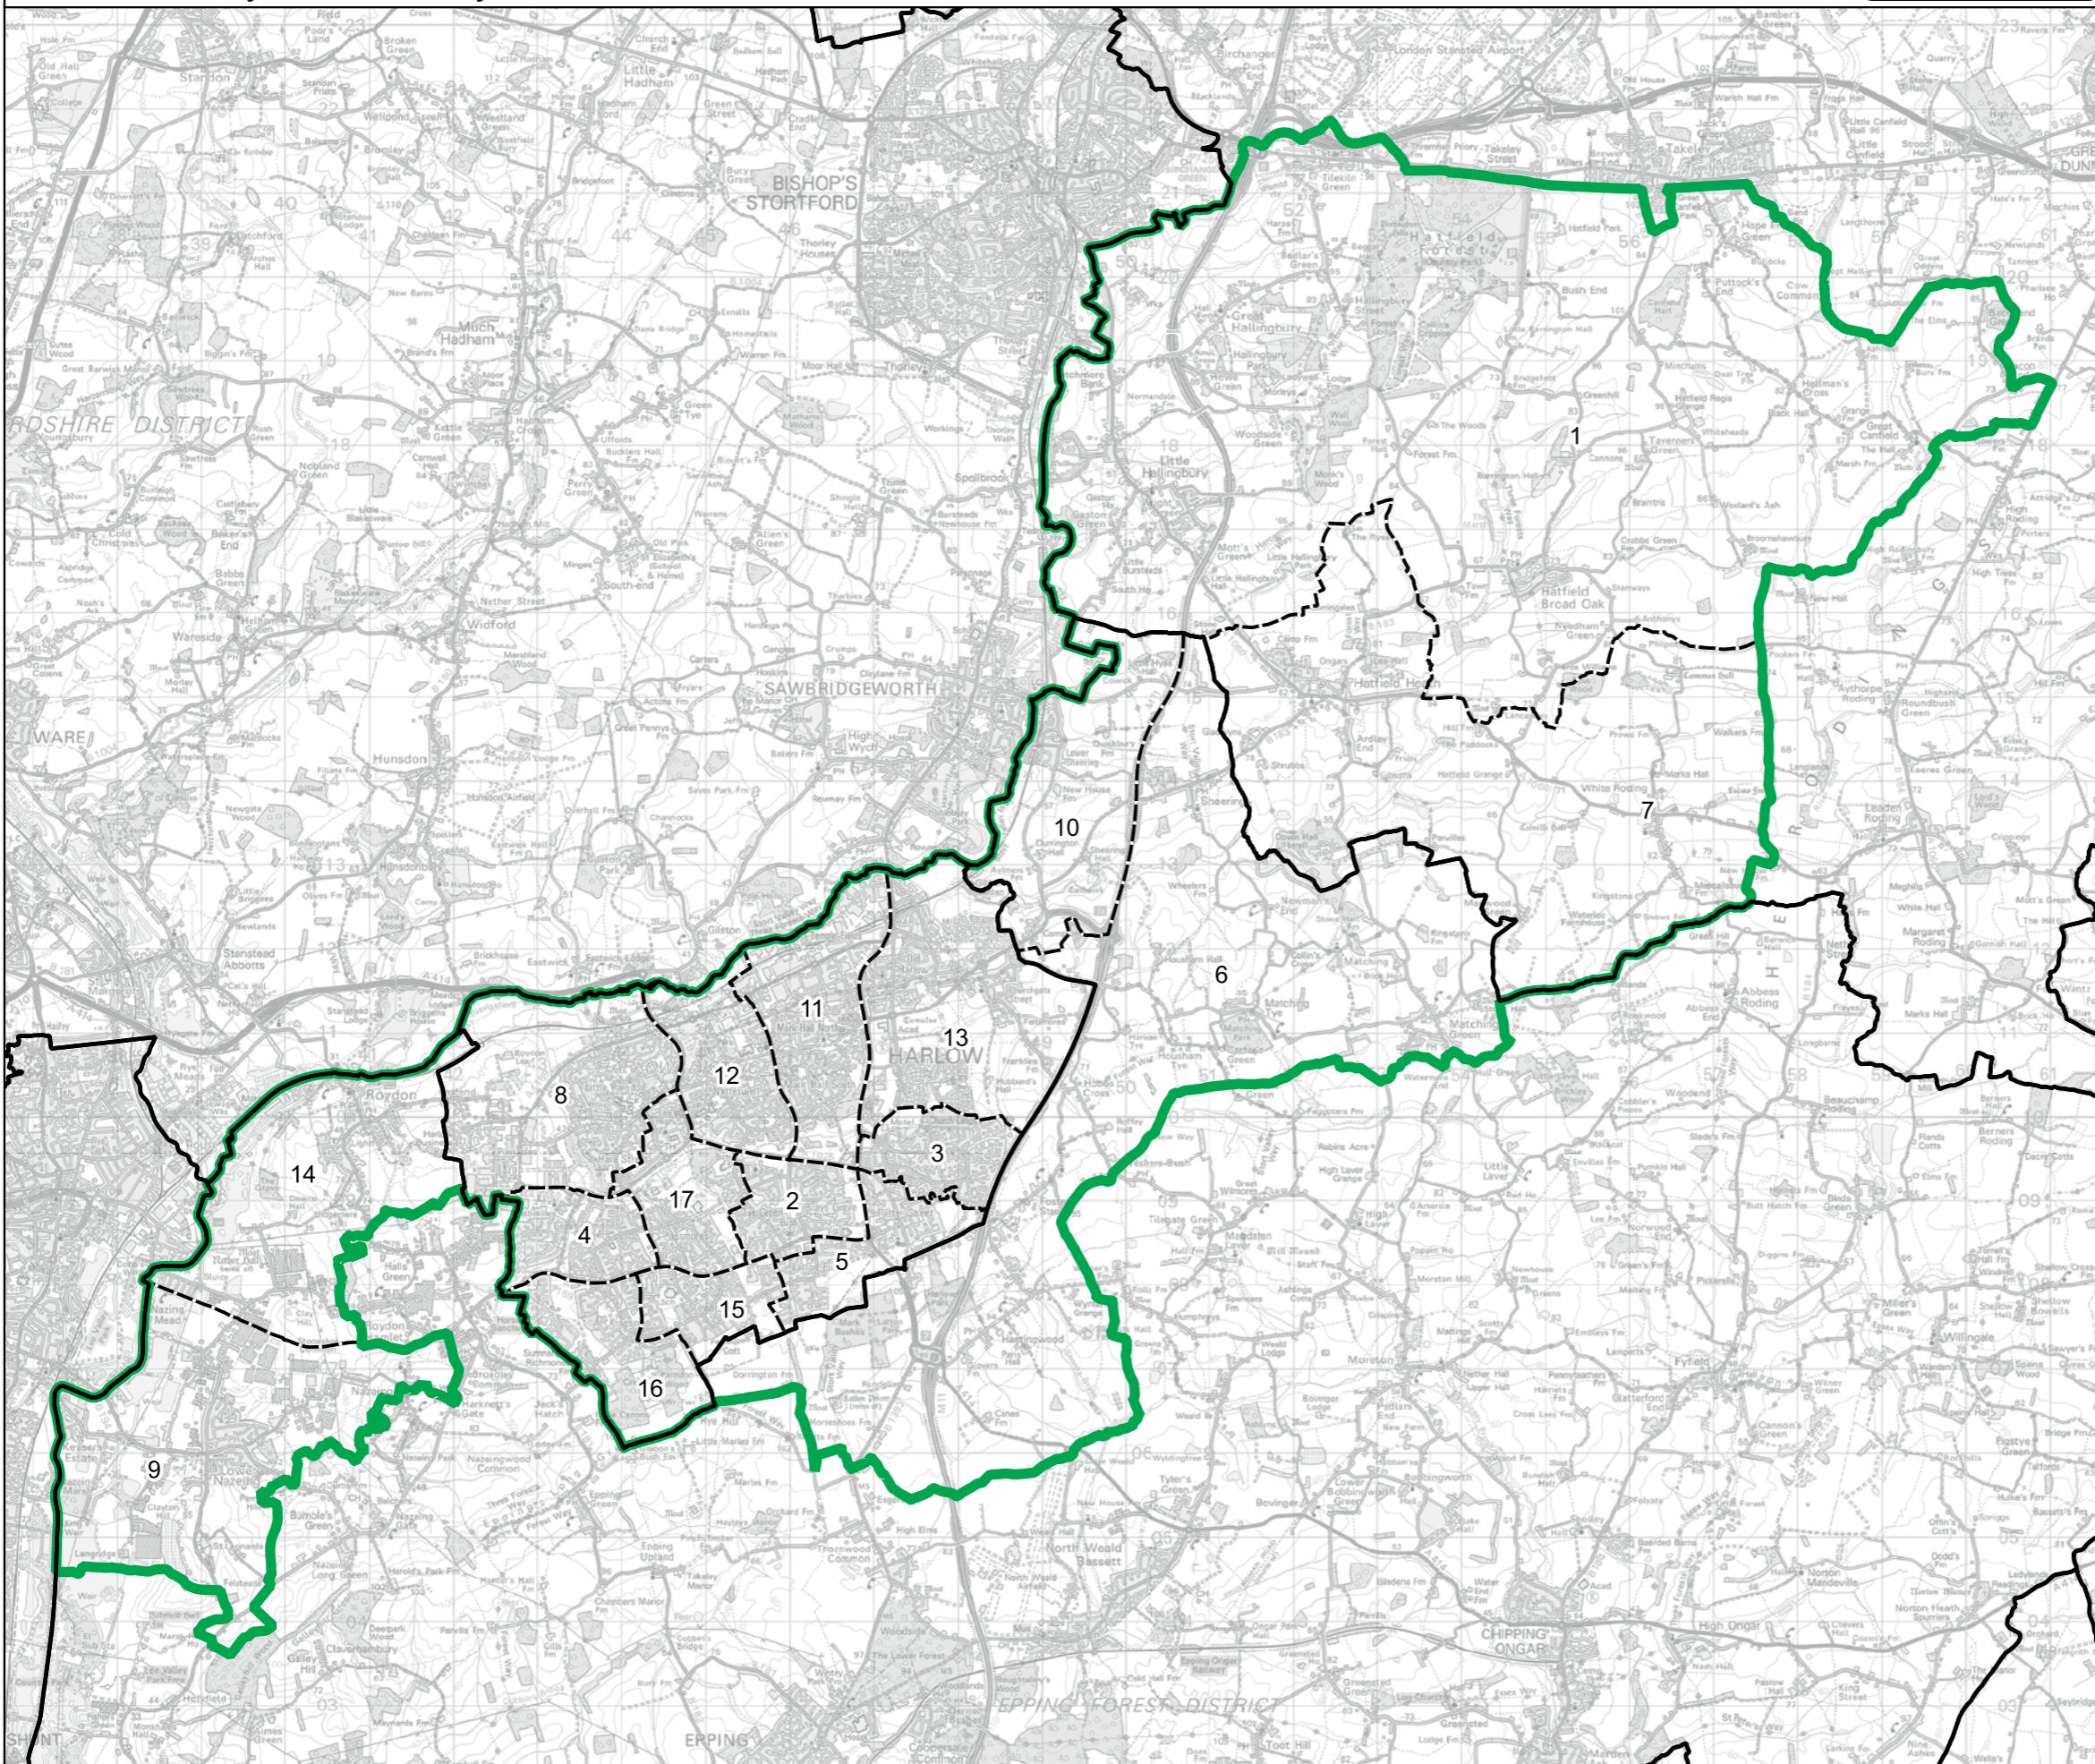

Great Yarmouth County Constituency

Wards:

- 1 Broad Oak & the Hallingburys
- 2 Bush Fair
- 3 Church Langley
- 4 Great Parndon
- 5 Harlow Common
- 6 Hastingwood, Matching and Sheering Village
- 7 Hatfield Heath
- 8 Little Parndon and Hare Street
- 9 Lower Nazeing
- 10 Lower Sheering
- 11 Mark Hall
- 12 Netteswell
- 13 Old Harlow
- 14 Roydon
- 15 Staple Tye
- 16 Sumners and Kingsmoor
- 17 Toddbrook