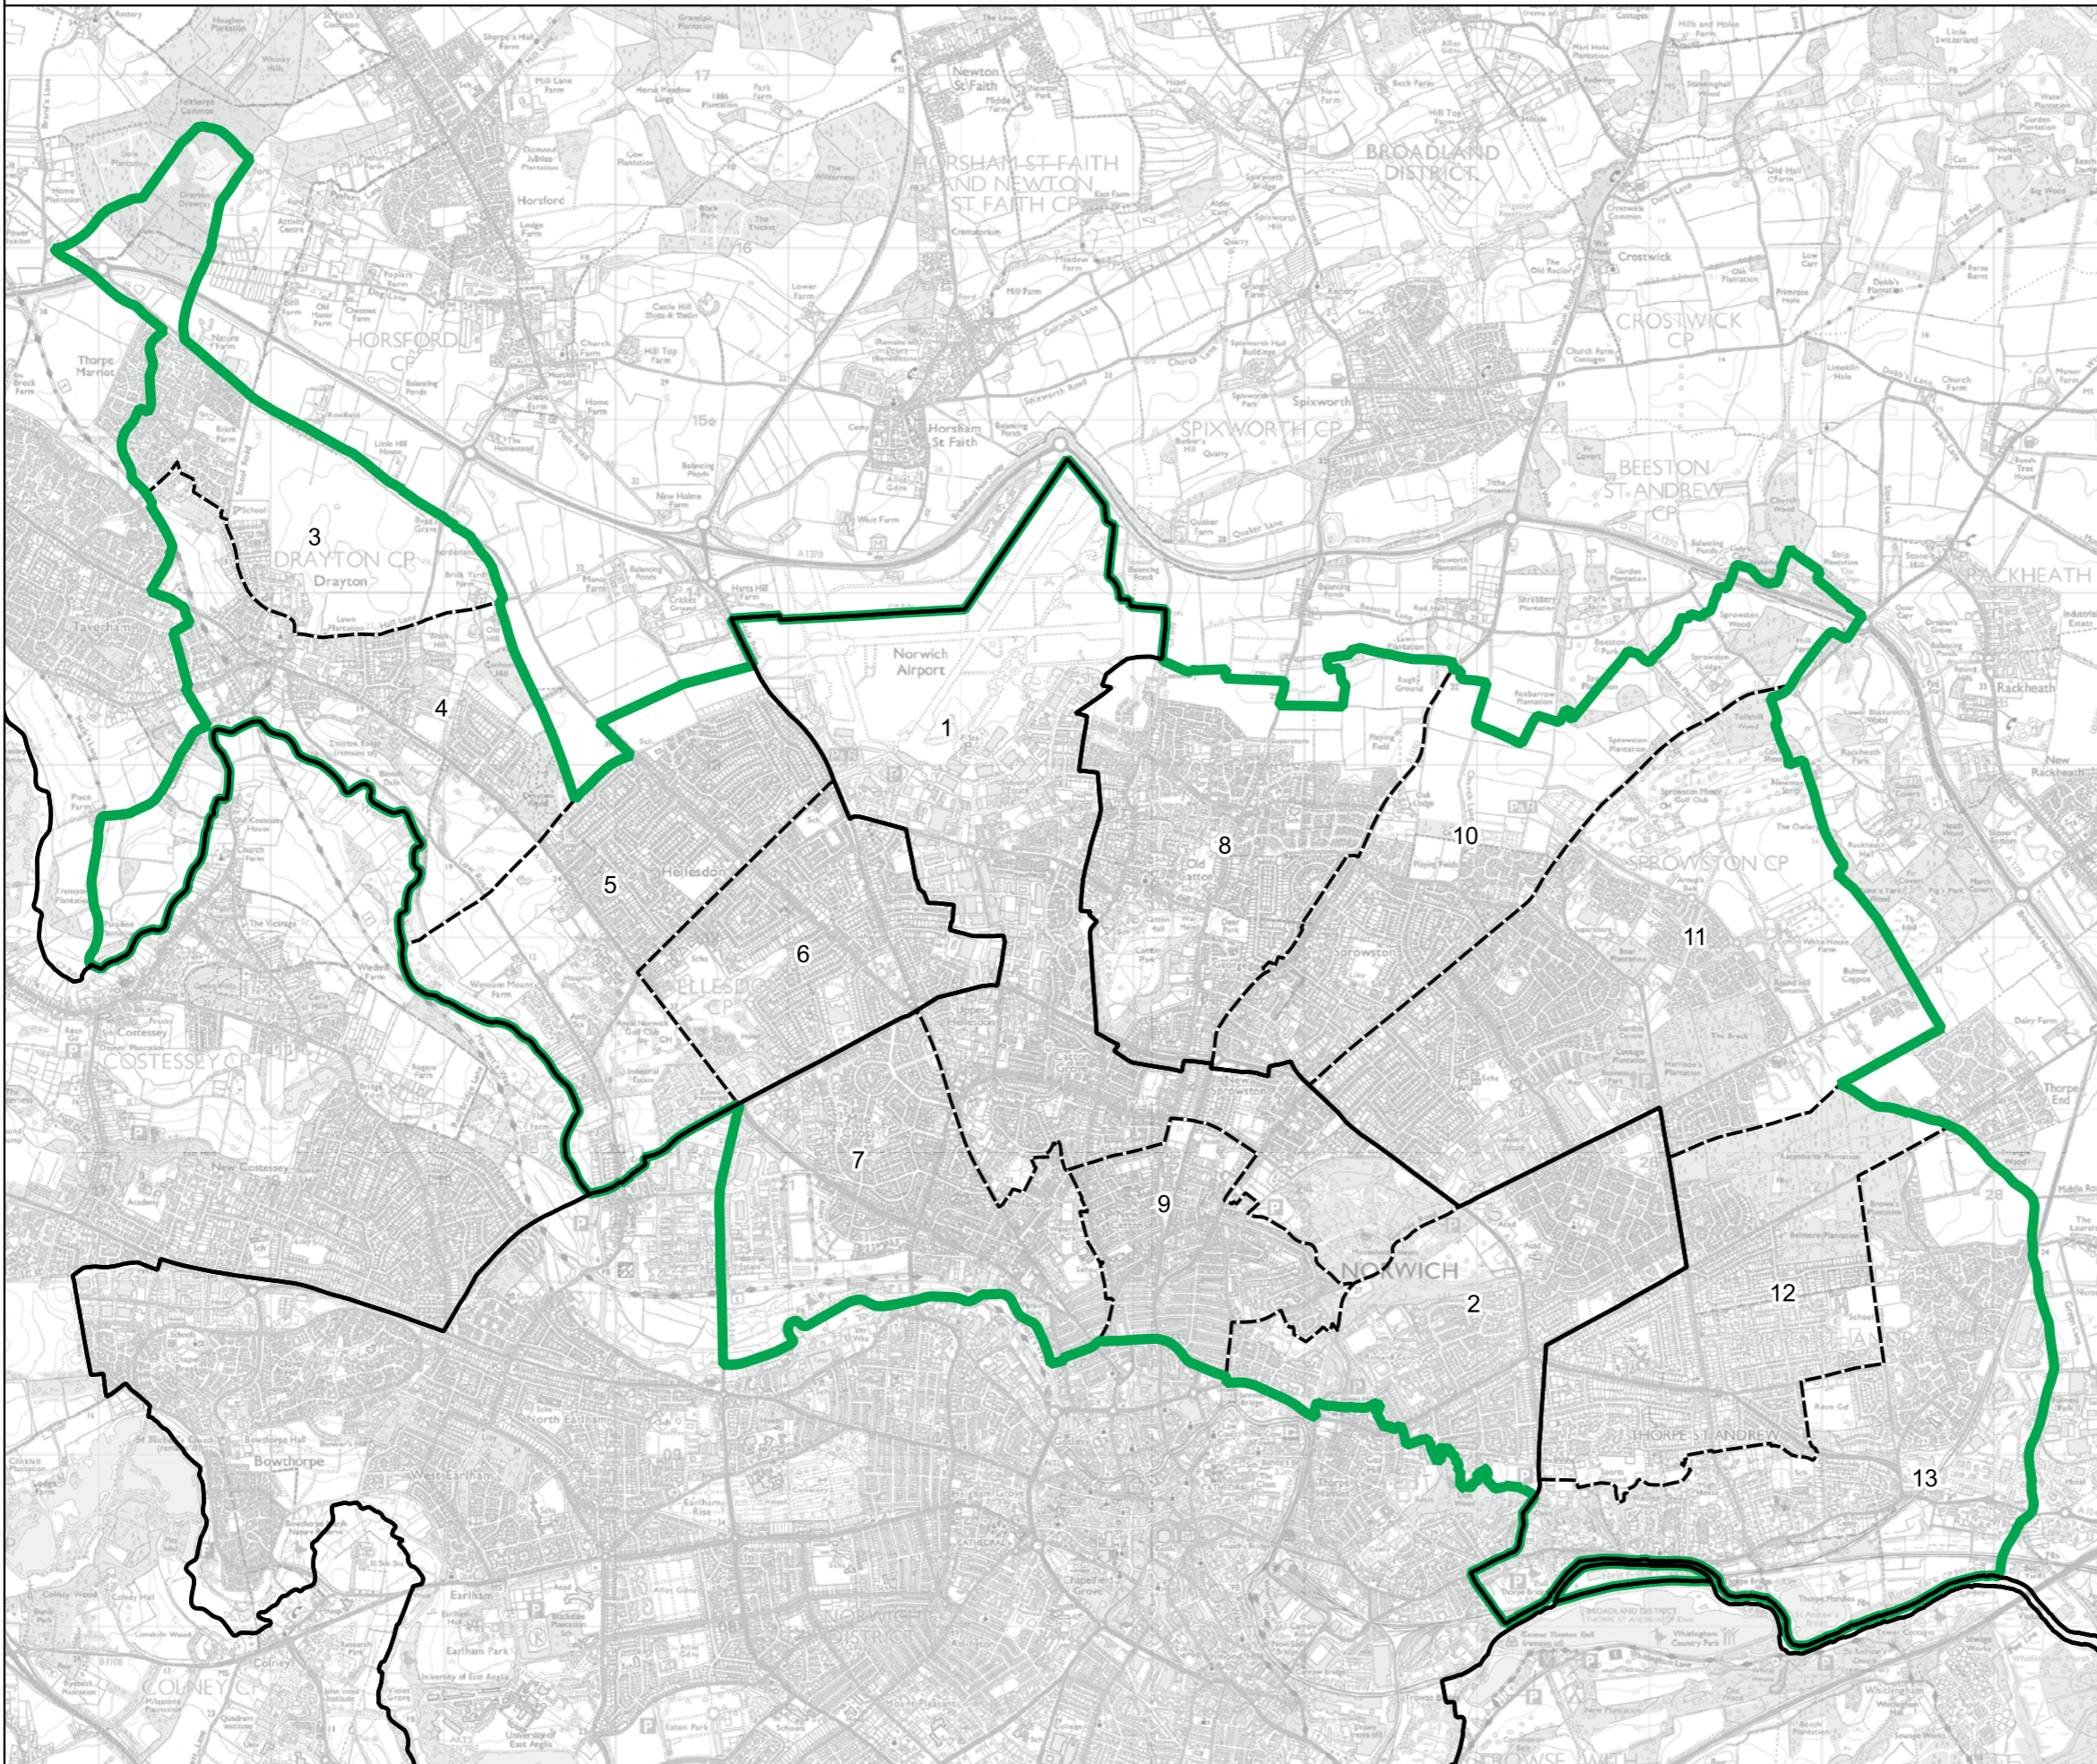

Wards:

- 1 Catton Grove
- 2 Crome
- 3 Drayton North
- 4 Drayton South
- 5 Hellesdon North West
- 6 Hellesdon South East
- 7 Mile Cross
- 8 Old Catton and Sprowston West
- 9 Sewell
- 10 Sprowston Central
- 11 Sprowston East
- 12 Thorpe St. Andrew North West
- 13 Thorpe St. Andrew South East

- Constituency
- Local Authorities
- Wards

0 0.5 1 km

© Crown copyright and database rights 2023 OS 100018289. You are permitted to use this data solely to enable you to respond to, or interact with, the organisation that provided you with the data. You are not permitted to copy, sub-licence, distribute or sell any of this data to third parties in any form. Third party rights to enforce the terms of this licence shall be reserved to OS.

Norwich North Borough Constituency