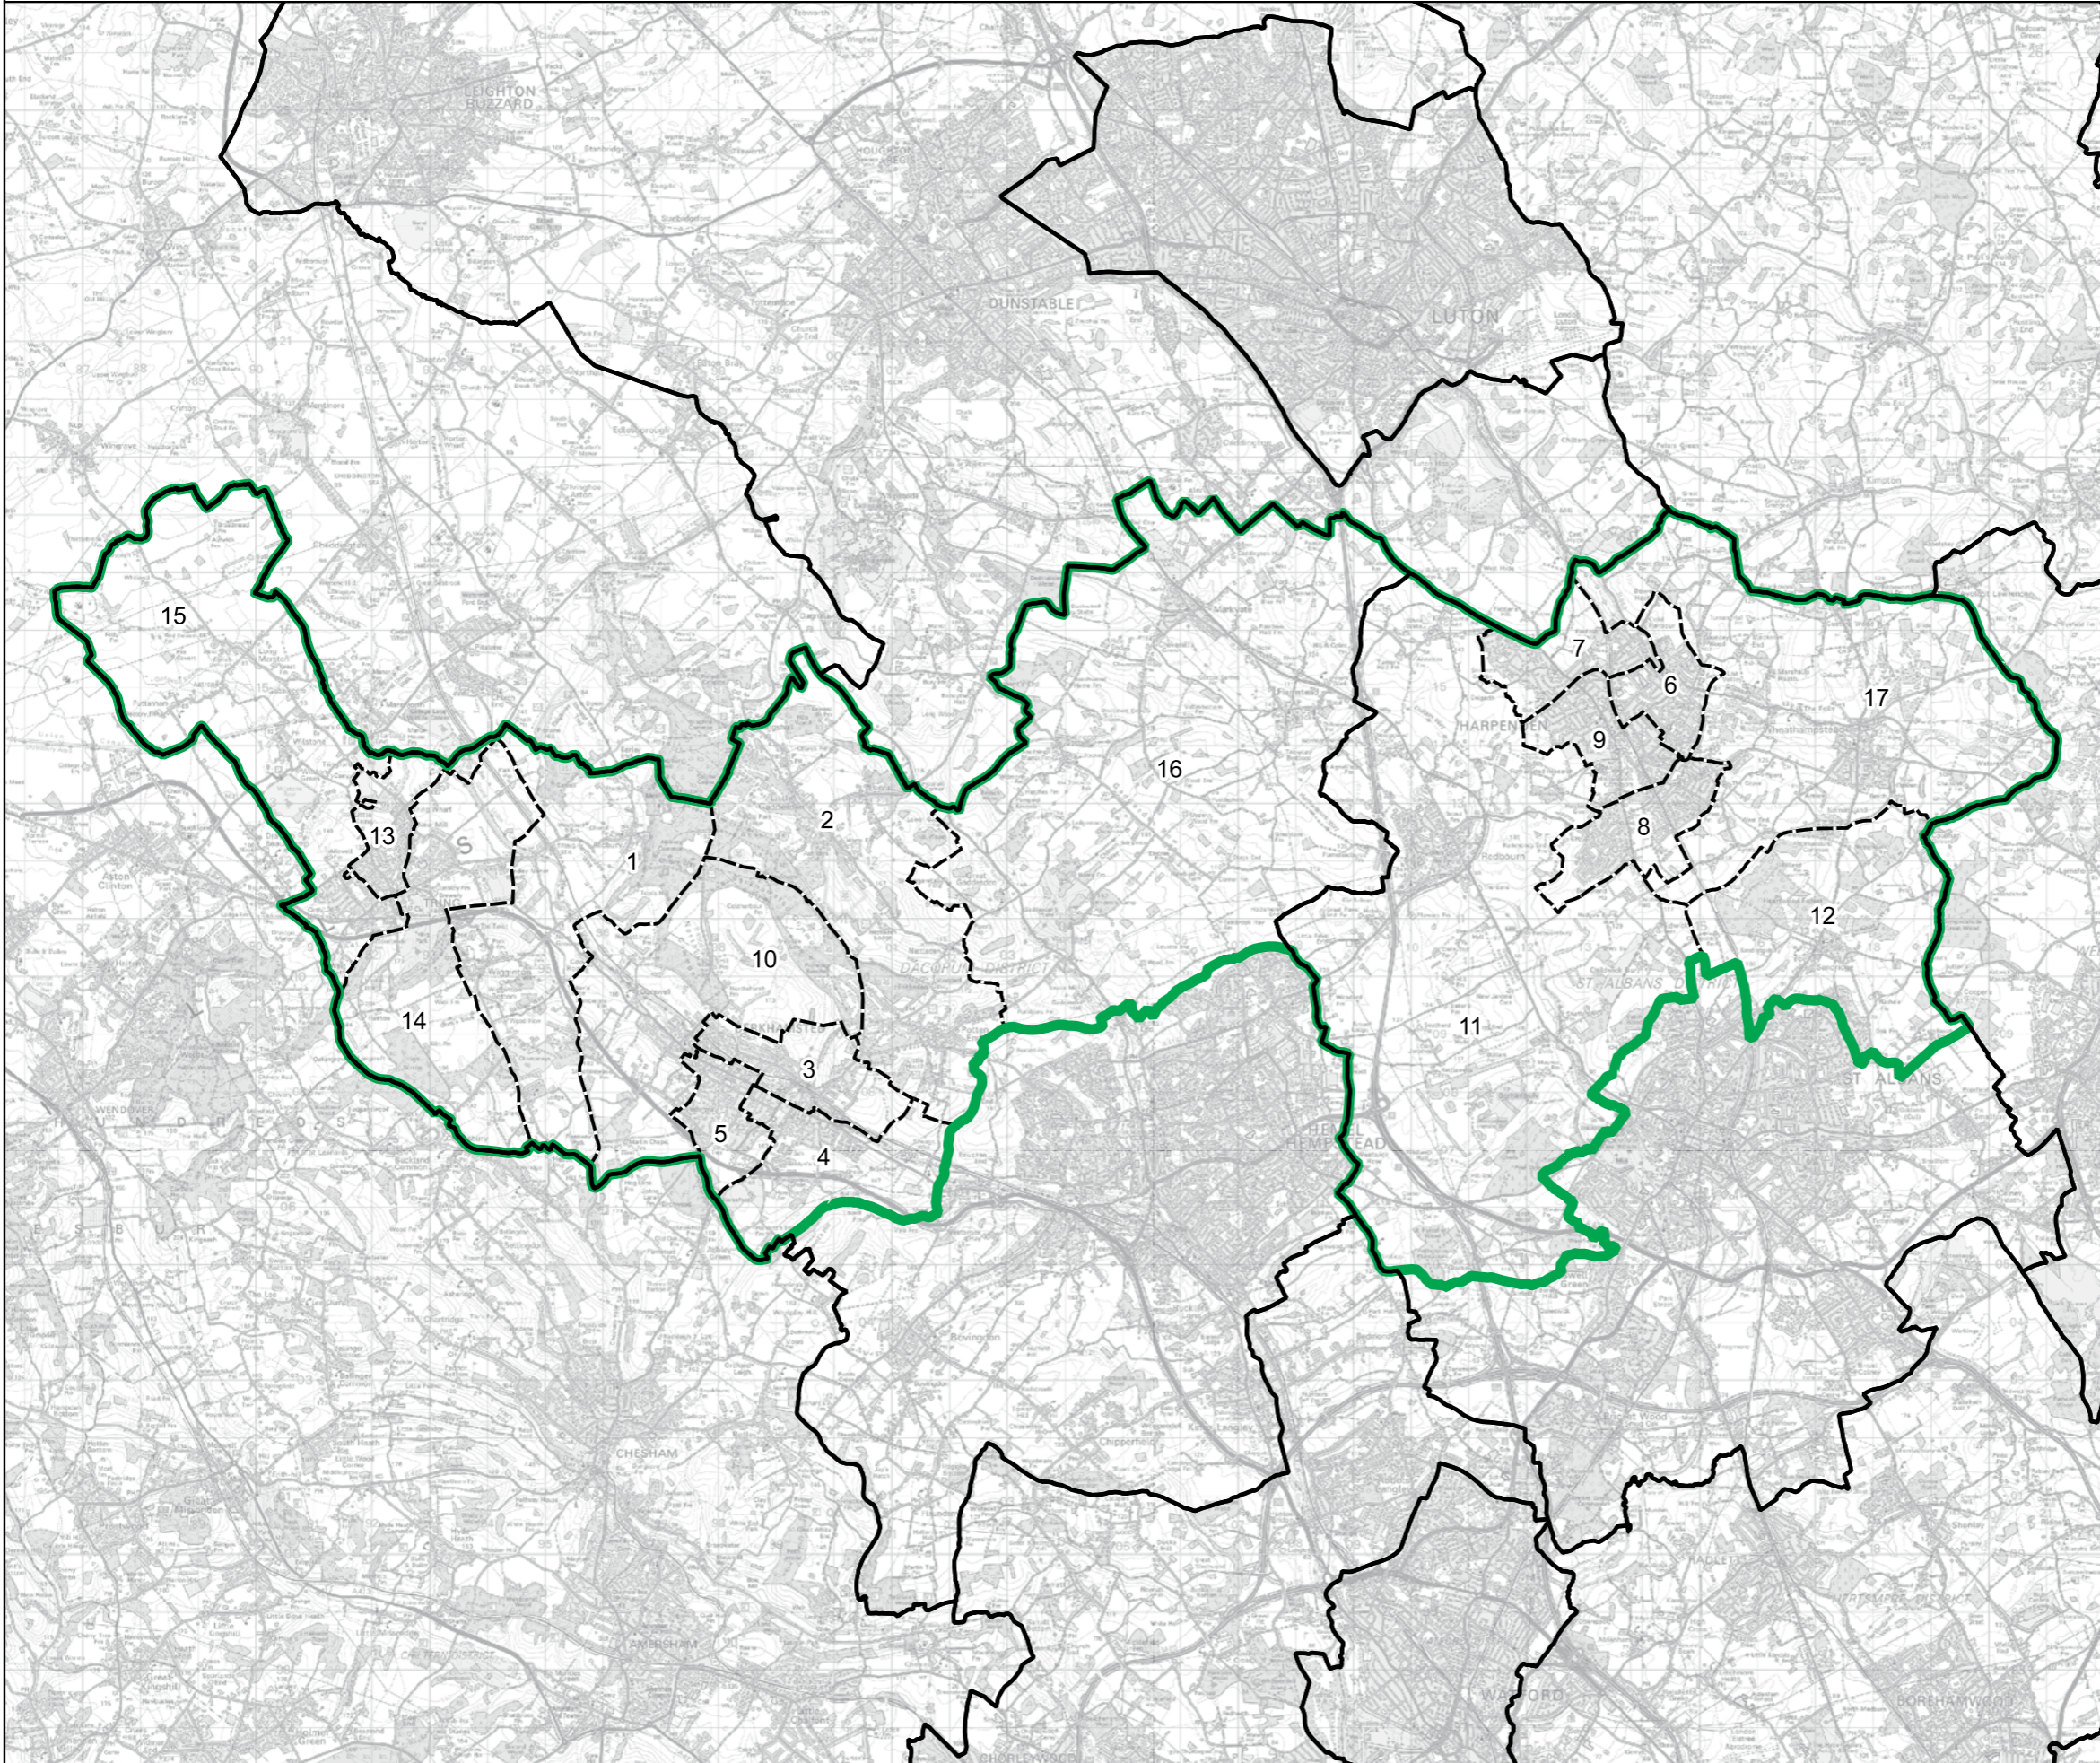

1. Wards:
2. 1 Aldbury and Wigginton
   - 2 Ashridge
   - 3 Berkhamsted Castle
   - 4 Berkhamsted East
   - 5 Berkhamsted West
   - 6 Harpenden East
   - 7 Harpenden North
   - 8 Harpenden South
   - 9 Harpenden West
   - 10 Northchurch
   - 11 Redbourn
   - 12 Sandridge
   - 13 Tring Central
   - 14 Tring East
   - 15 Tring West and Rural
   - 16 Watling
   - 17 Wheathampstead

Constituency

Local Authorities

Wards

© Crown copyright and database rights 2023 OS 100018289. You are permitted to use this data solely to enable you to respond to, or interact with, the organisation that provided you with the data. You are not permitted to copy, sub-licence, distribute or sell any of this data to third parties in any form. Third party rights to enforce the terms of this licence shall be reserved to OS.