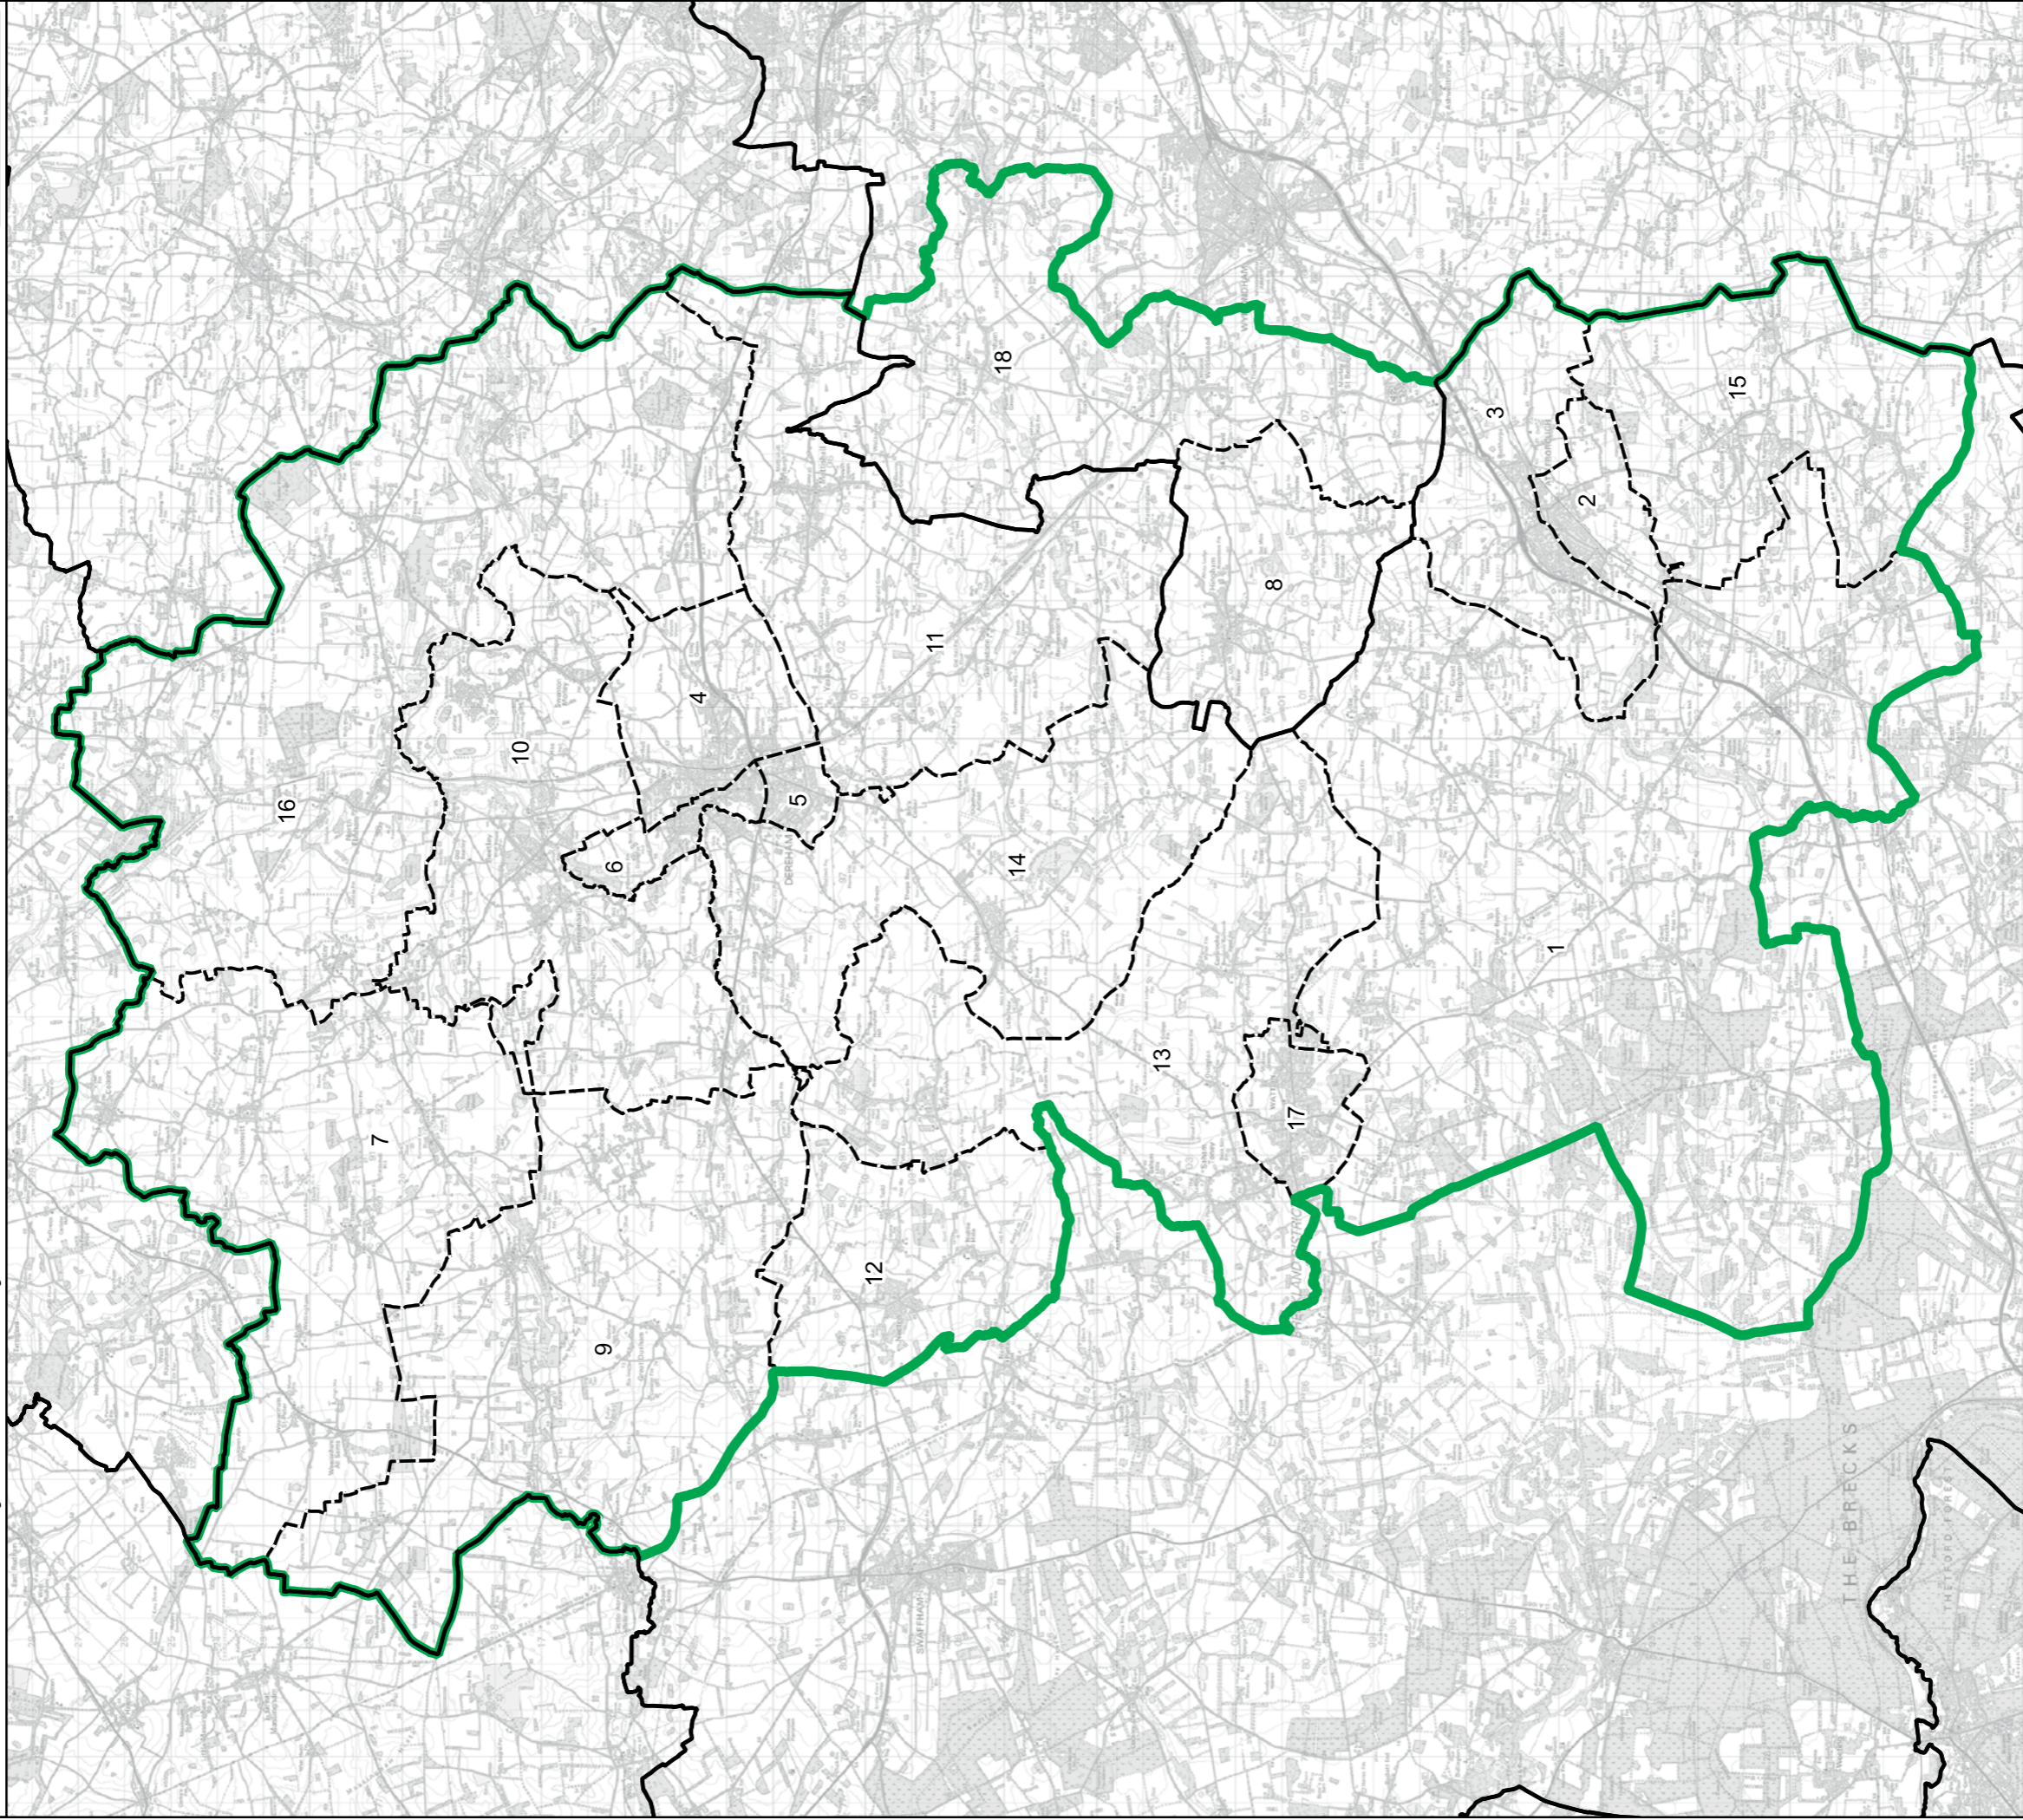

Wards:

1 All Saints & Wayland	7 Hermitage	15 The Buckenham & Banham
2 Attleborough Burgh & Haverscroft	8 Hingham & Deopham	16 Upper Wensum
3 Attleborough Queens & Besthorpe	9 Launditch	17 Watton
4 Dereham Neatherd	10 Lincoln	18 Wicklewood
5 Dereham Toftwood	11 Mattishall	
6 Dereham Withburga	12 Necton	
	13 Saham Toney	
	14 Shipdham-with-Scarning	

- Constituency
- Local Authorities
- Wards

© Crown copyright and database rights 2023 OS 100018269. You are permitted to use this data solely to enable you to respond to, or interact with, the organisation that provided you with the data. You are not permitted to copy, sub-licence, distribute or sell any of this data to third parties in any form. Third party rights to enforce the terms of this licence shall be reserved to OS.