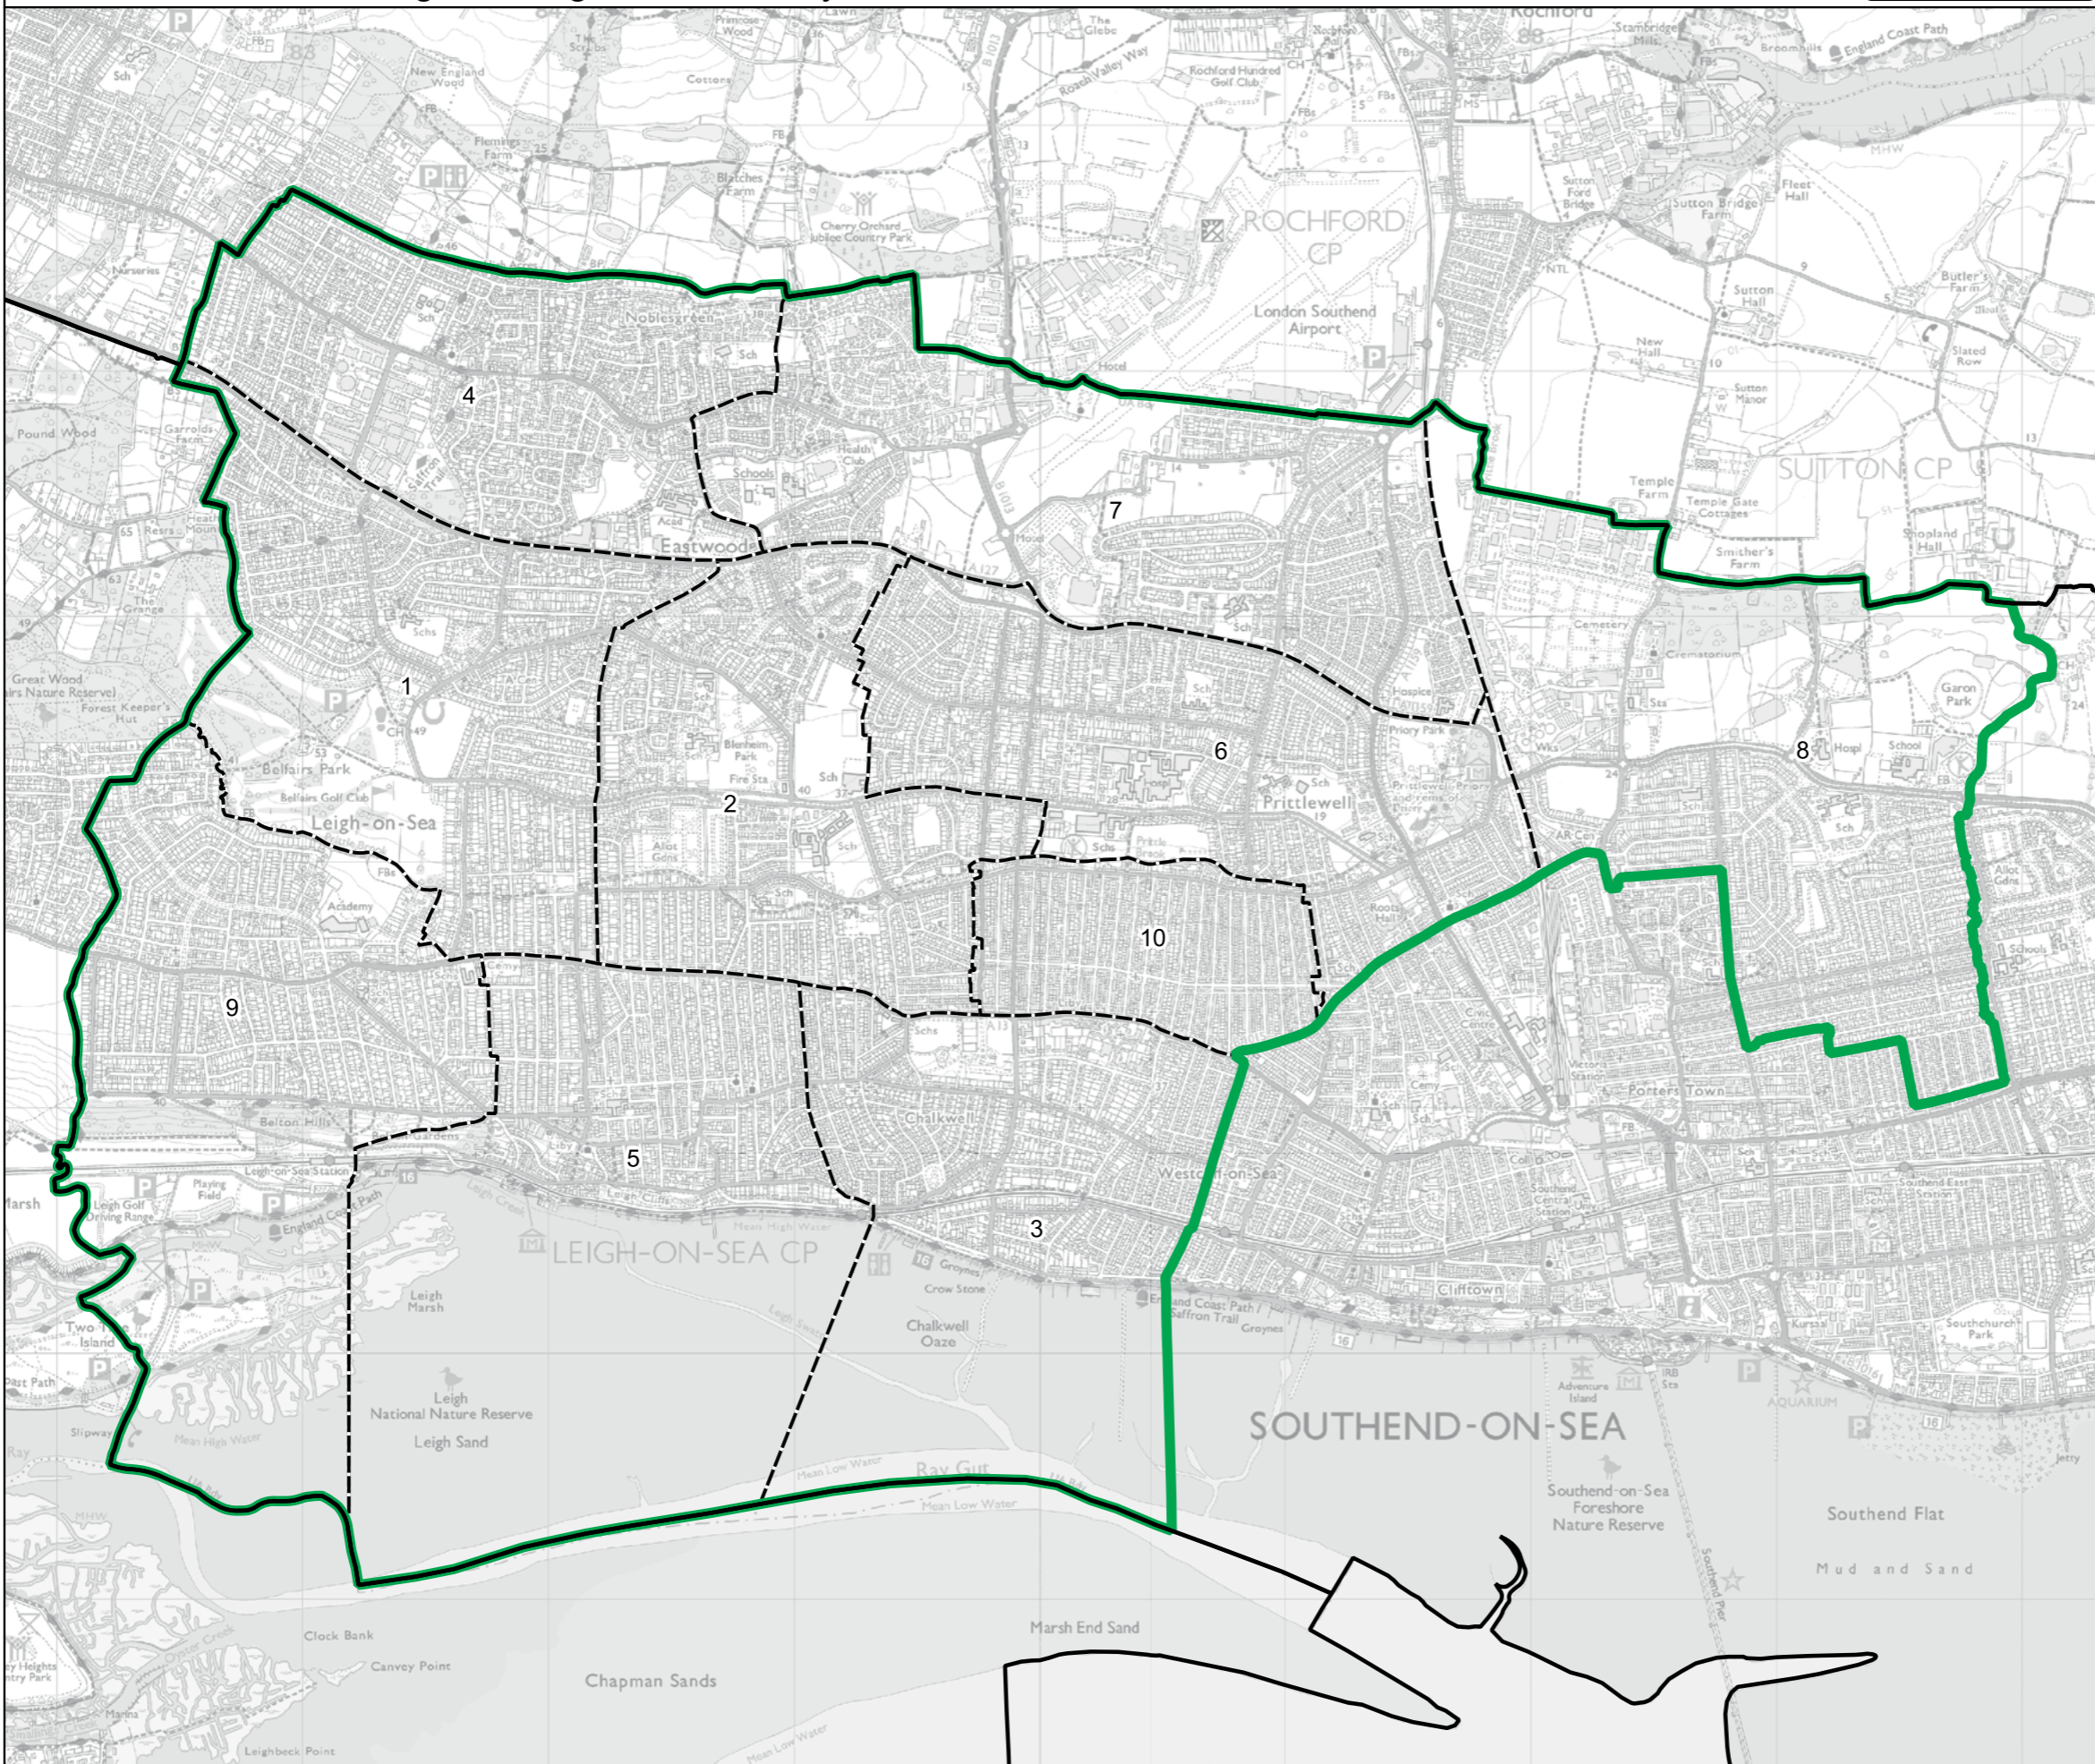

Boundary Commission for England - Final Recommendations for the Eastern Region

Southend West and Leigh Borough Constituency - Electorate 76,824

Wards:

- 1 Belfairs
- 2 Blenheim Park
- 3 Chalkwell
- 4 Eastwood Park
- 5 Leigh
- 6 Prittlewell
- 7 St. Laurence
- 8 St. Luke's
- 9 West Leigh
- 10 Westborough

- Constituency
- Local Authorities
- Wards

0 0.4 0.8 km

© Crown copyright and database rights 2023 OS 100018289. You are permitted to use this data solely to enable you to respond to, or interact with, the organisation that provided you with the data. You are not permitted to copy, sub-licence, distribute or sell any of this data to third parties in any form. Third party rights to enforce the terms of this licence shall be reserved to OS.