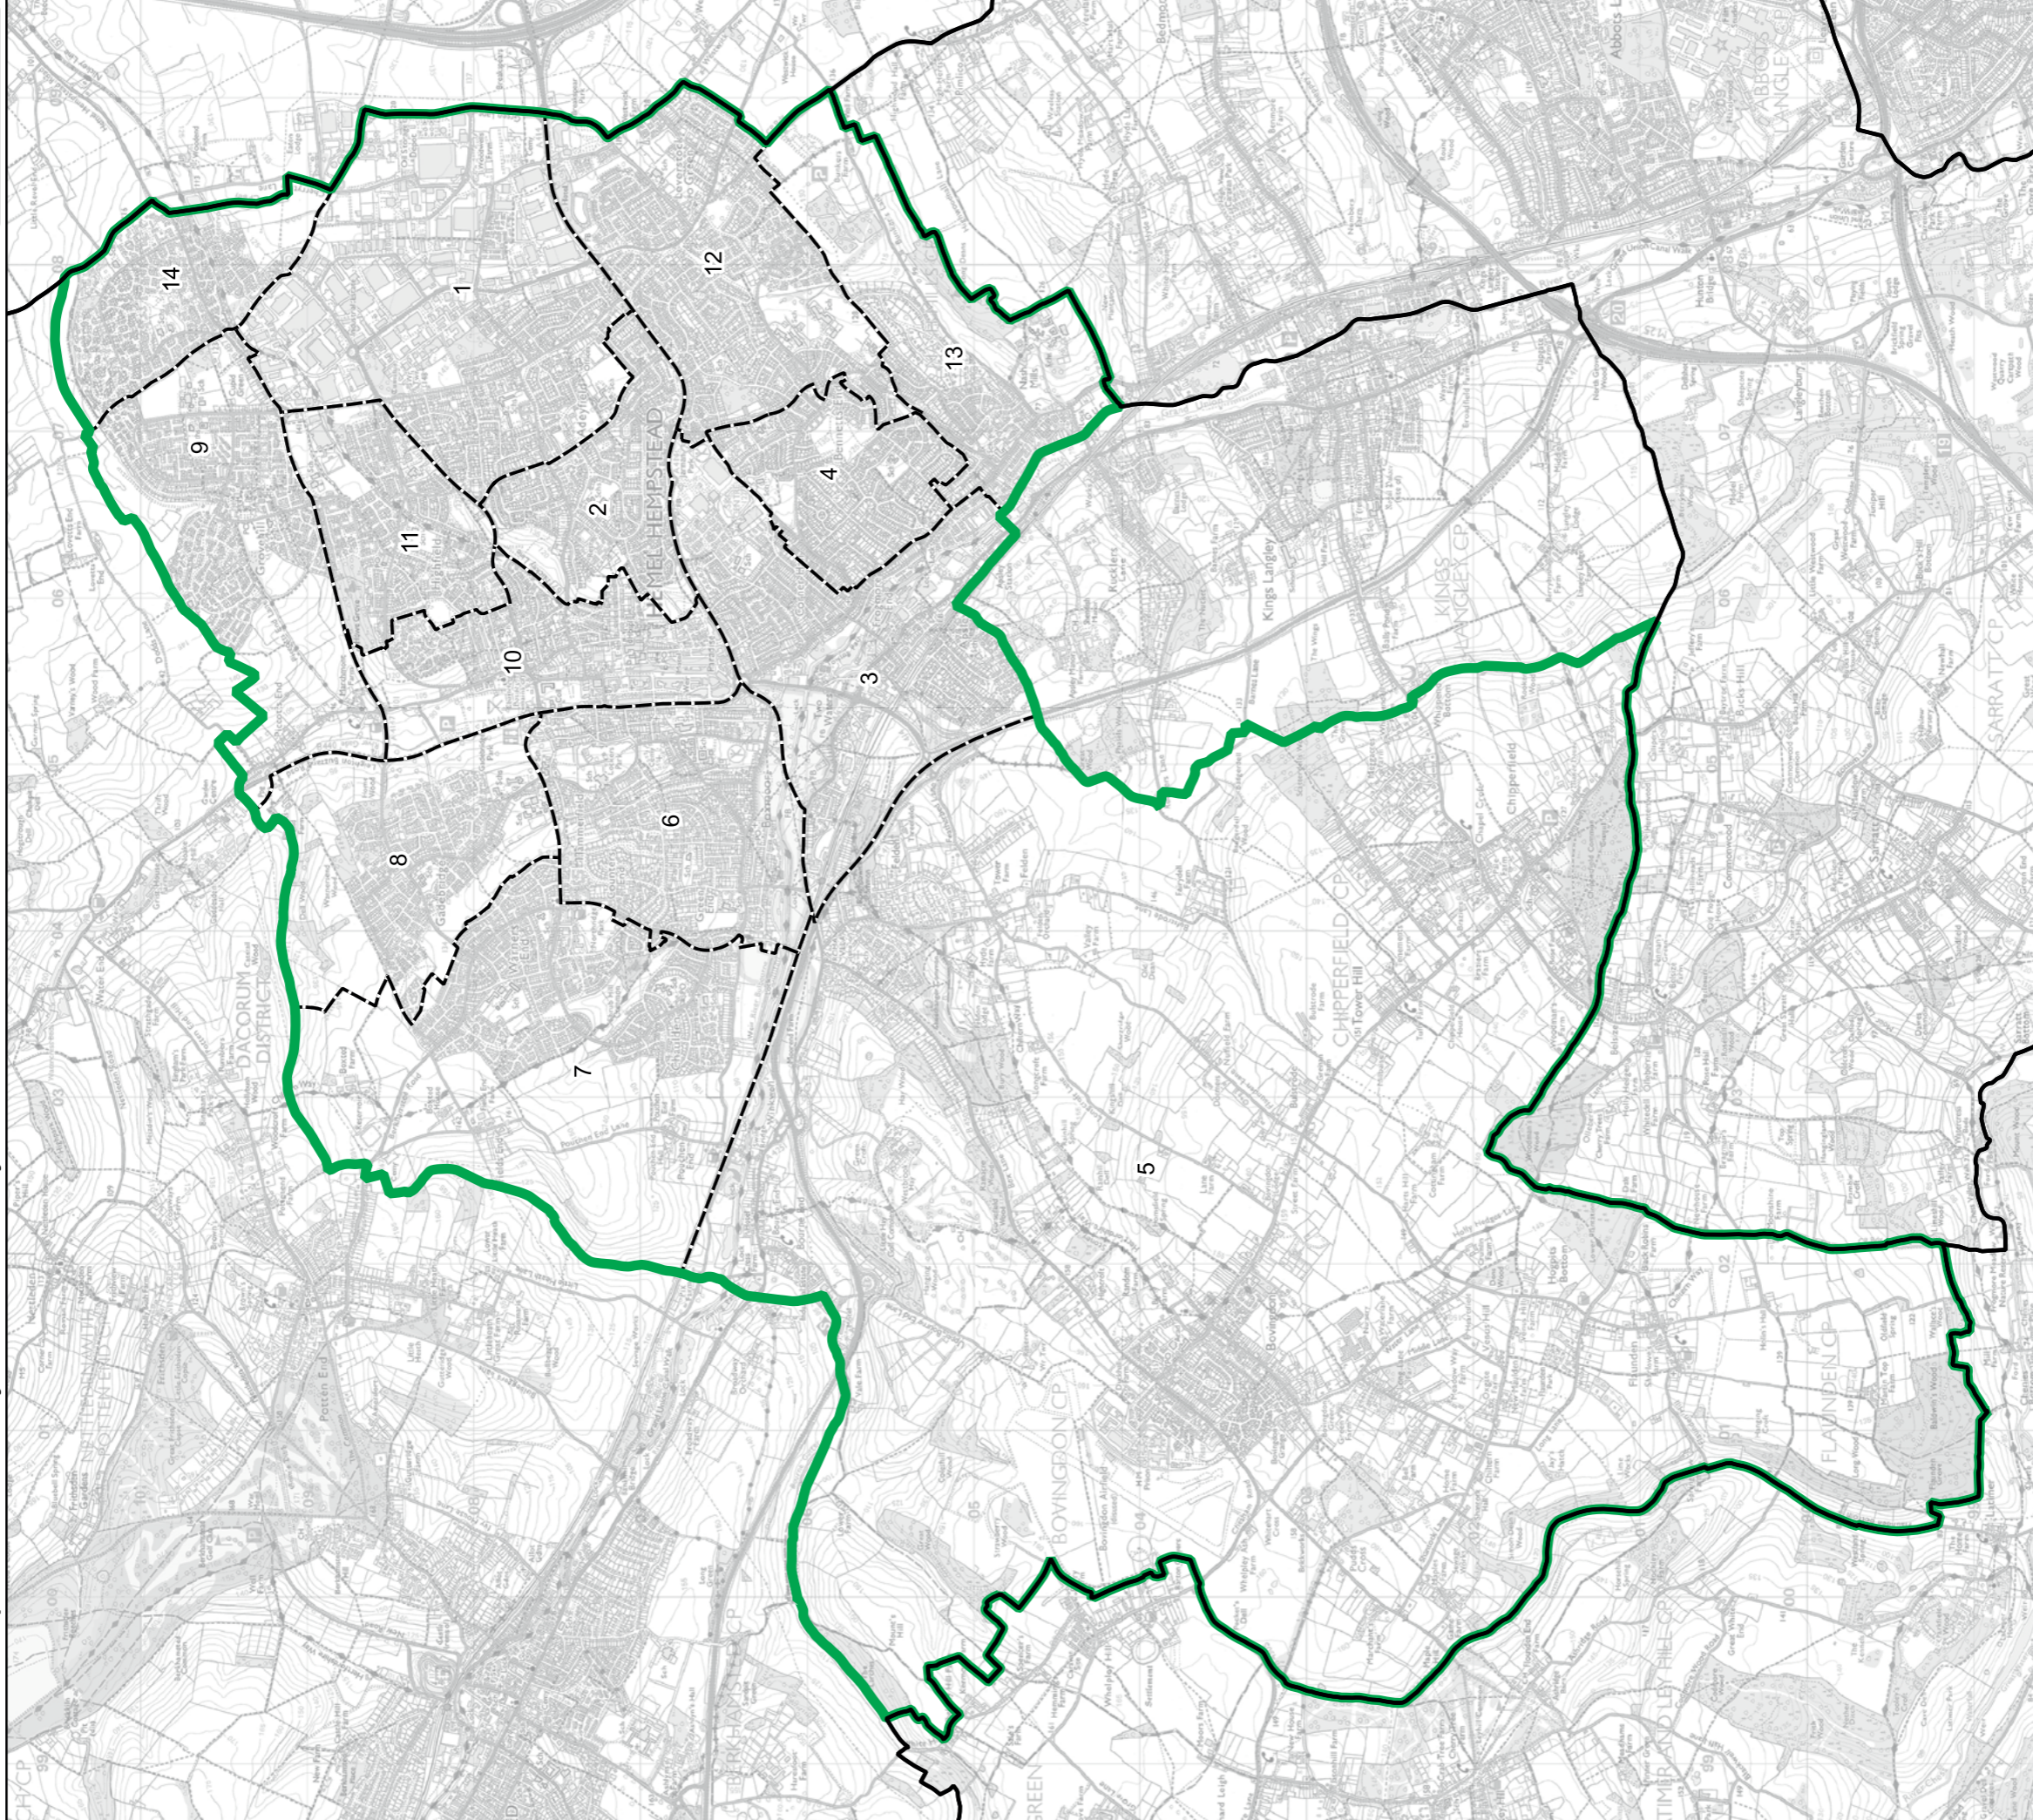

Boundary Commission for England - Final Recommendations for the Eastern Region
Hemel Hempstead County Constituency - Electorate 70,496

Wards:

1 Adeyfield East	7 Chaulden and Warners End	14 Woodhall Farm
2 Adeyfield West	8 Gadebridge	
3 Apsley and Corner Hall	9 Grovehill	
4 Bennetts End	10 Hemel Hempstead Town	
5 Bovingdon, Flauenden and Chipperfield	11 Highfield	
6 Boxmoor	12 Leverstock Green	
	13 Nash Mills	

Legend:

- Constituency
- Local Authorities
- Wards

Scale: 0 0.5 1 km

North Arrow: N

© Crown copyright and database rights 2023 OS 100018269. You are permitted to use this data solely to enable you to respond to, or interact with, the organisation that provided you with the data. You are not permitted to copy, sub-licence, distribute or sell any of this data to third parties in any form. Third party rights to enforce the terms of this licence shall be reserved to OS.

Hemel Hempstead County Constituency