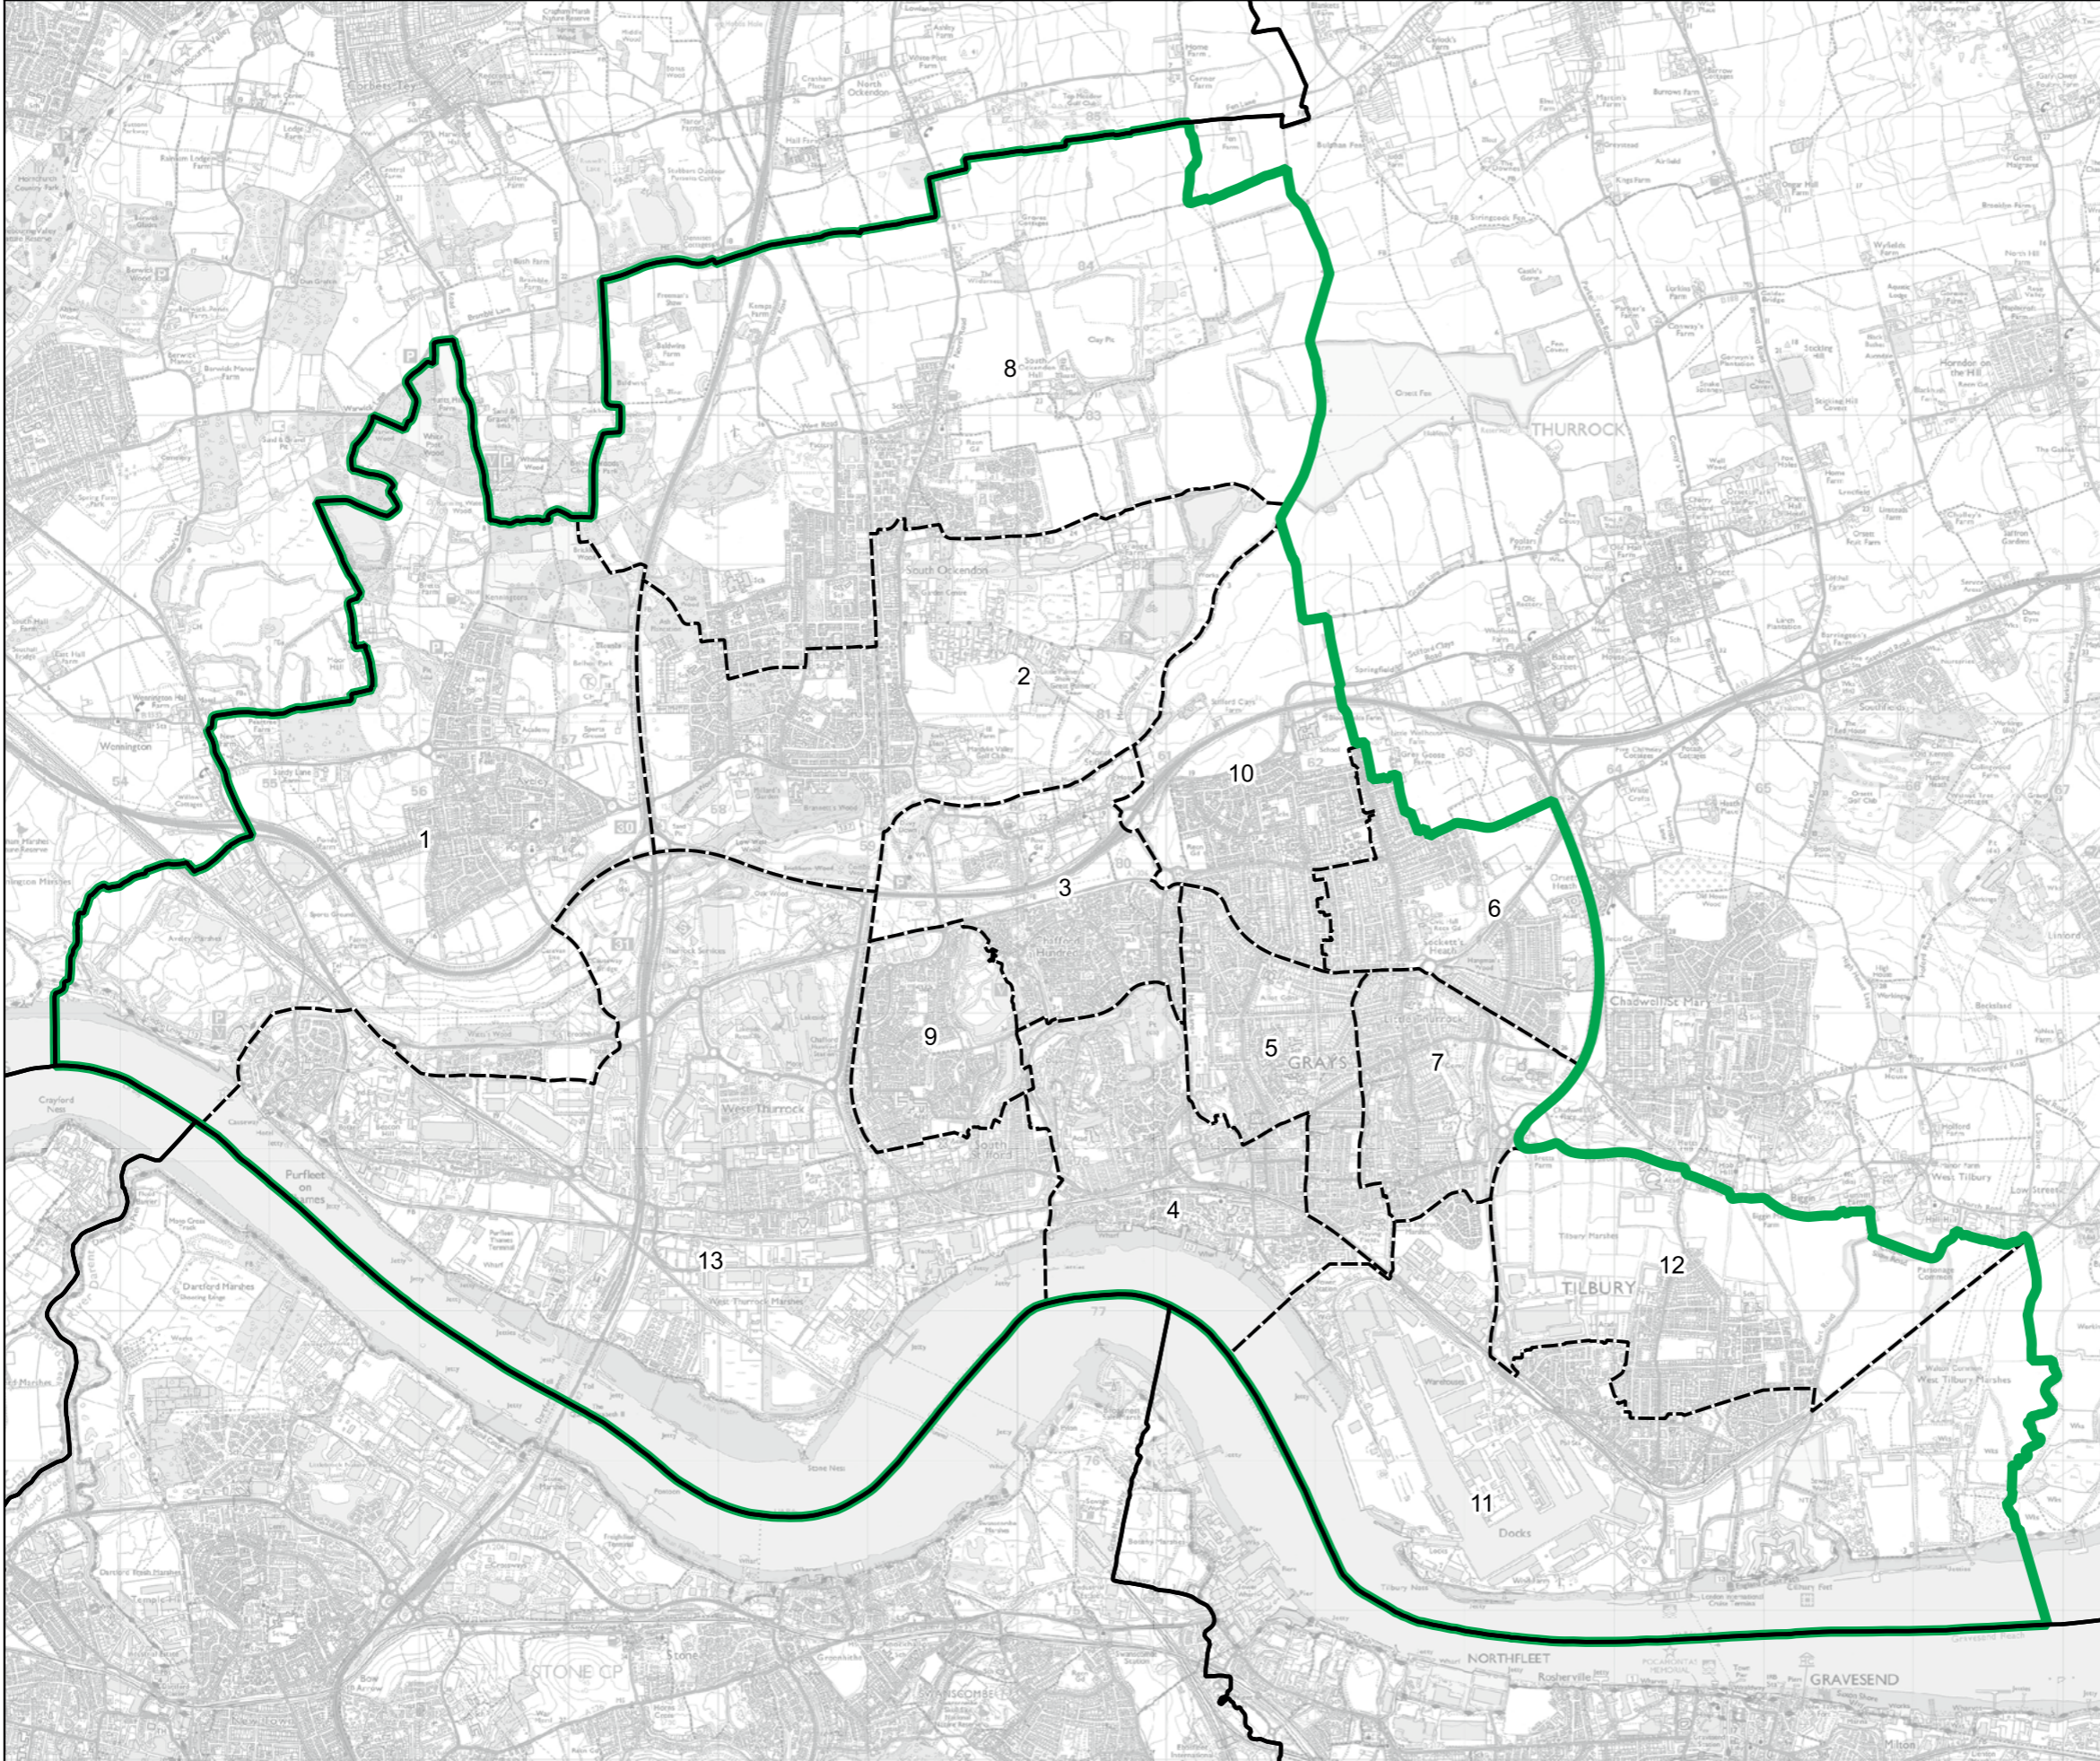

Wards:

- 1 Aveley and Uplands
- 2 Belhus
- 3 Chafford and North Stifford
- 4 Grays Riverside
- 5 Grays Thurrock
- 6 Little Thurrock Blackshots
- 7 Little Thurrock Rectory
- 8 Ockendon
- 9 South Chafford
- 10 Stifford Clays
- 11 Tilbury Riverside and Thurrock Park
- 12 Tilbury St. Chads
- 13 West Thurrock and South Stifford

- Constituency
- Local Authorities
- Wards

0 0.6 1.2 km

© Crown copyright and database rights 2023 OS 100018289. You are permitted to use this data solely to enable you to respond to, or interact with, the organisation that provided you with the data. You are not permitted to copy, sub-licence, distribute or sell any of this data to third parties in any form. Third party rights to enforce the terms of this licence shall be reserved to OS.