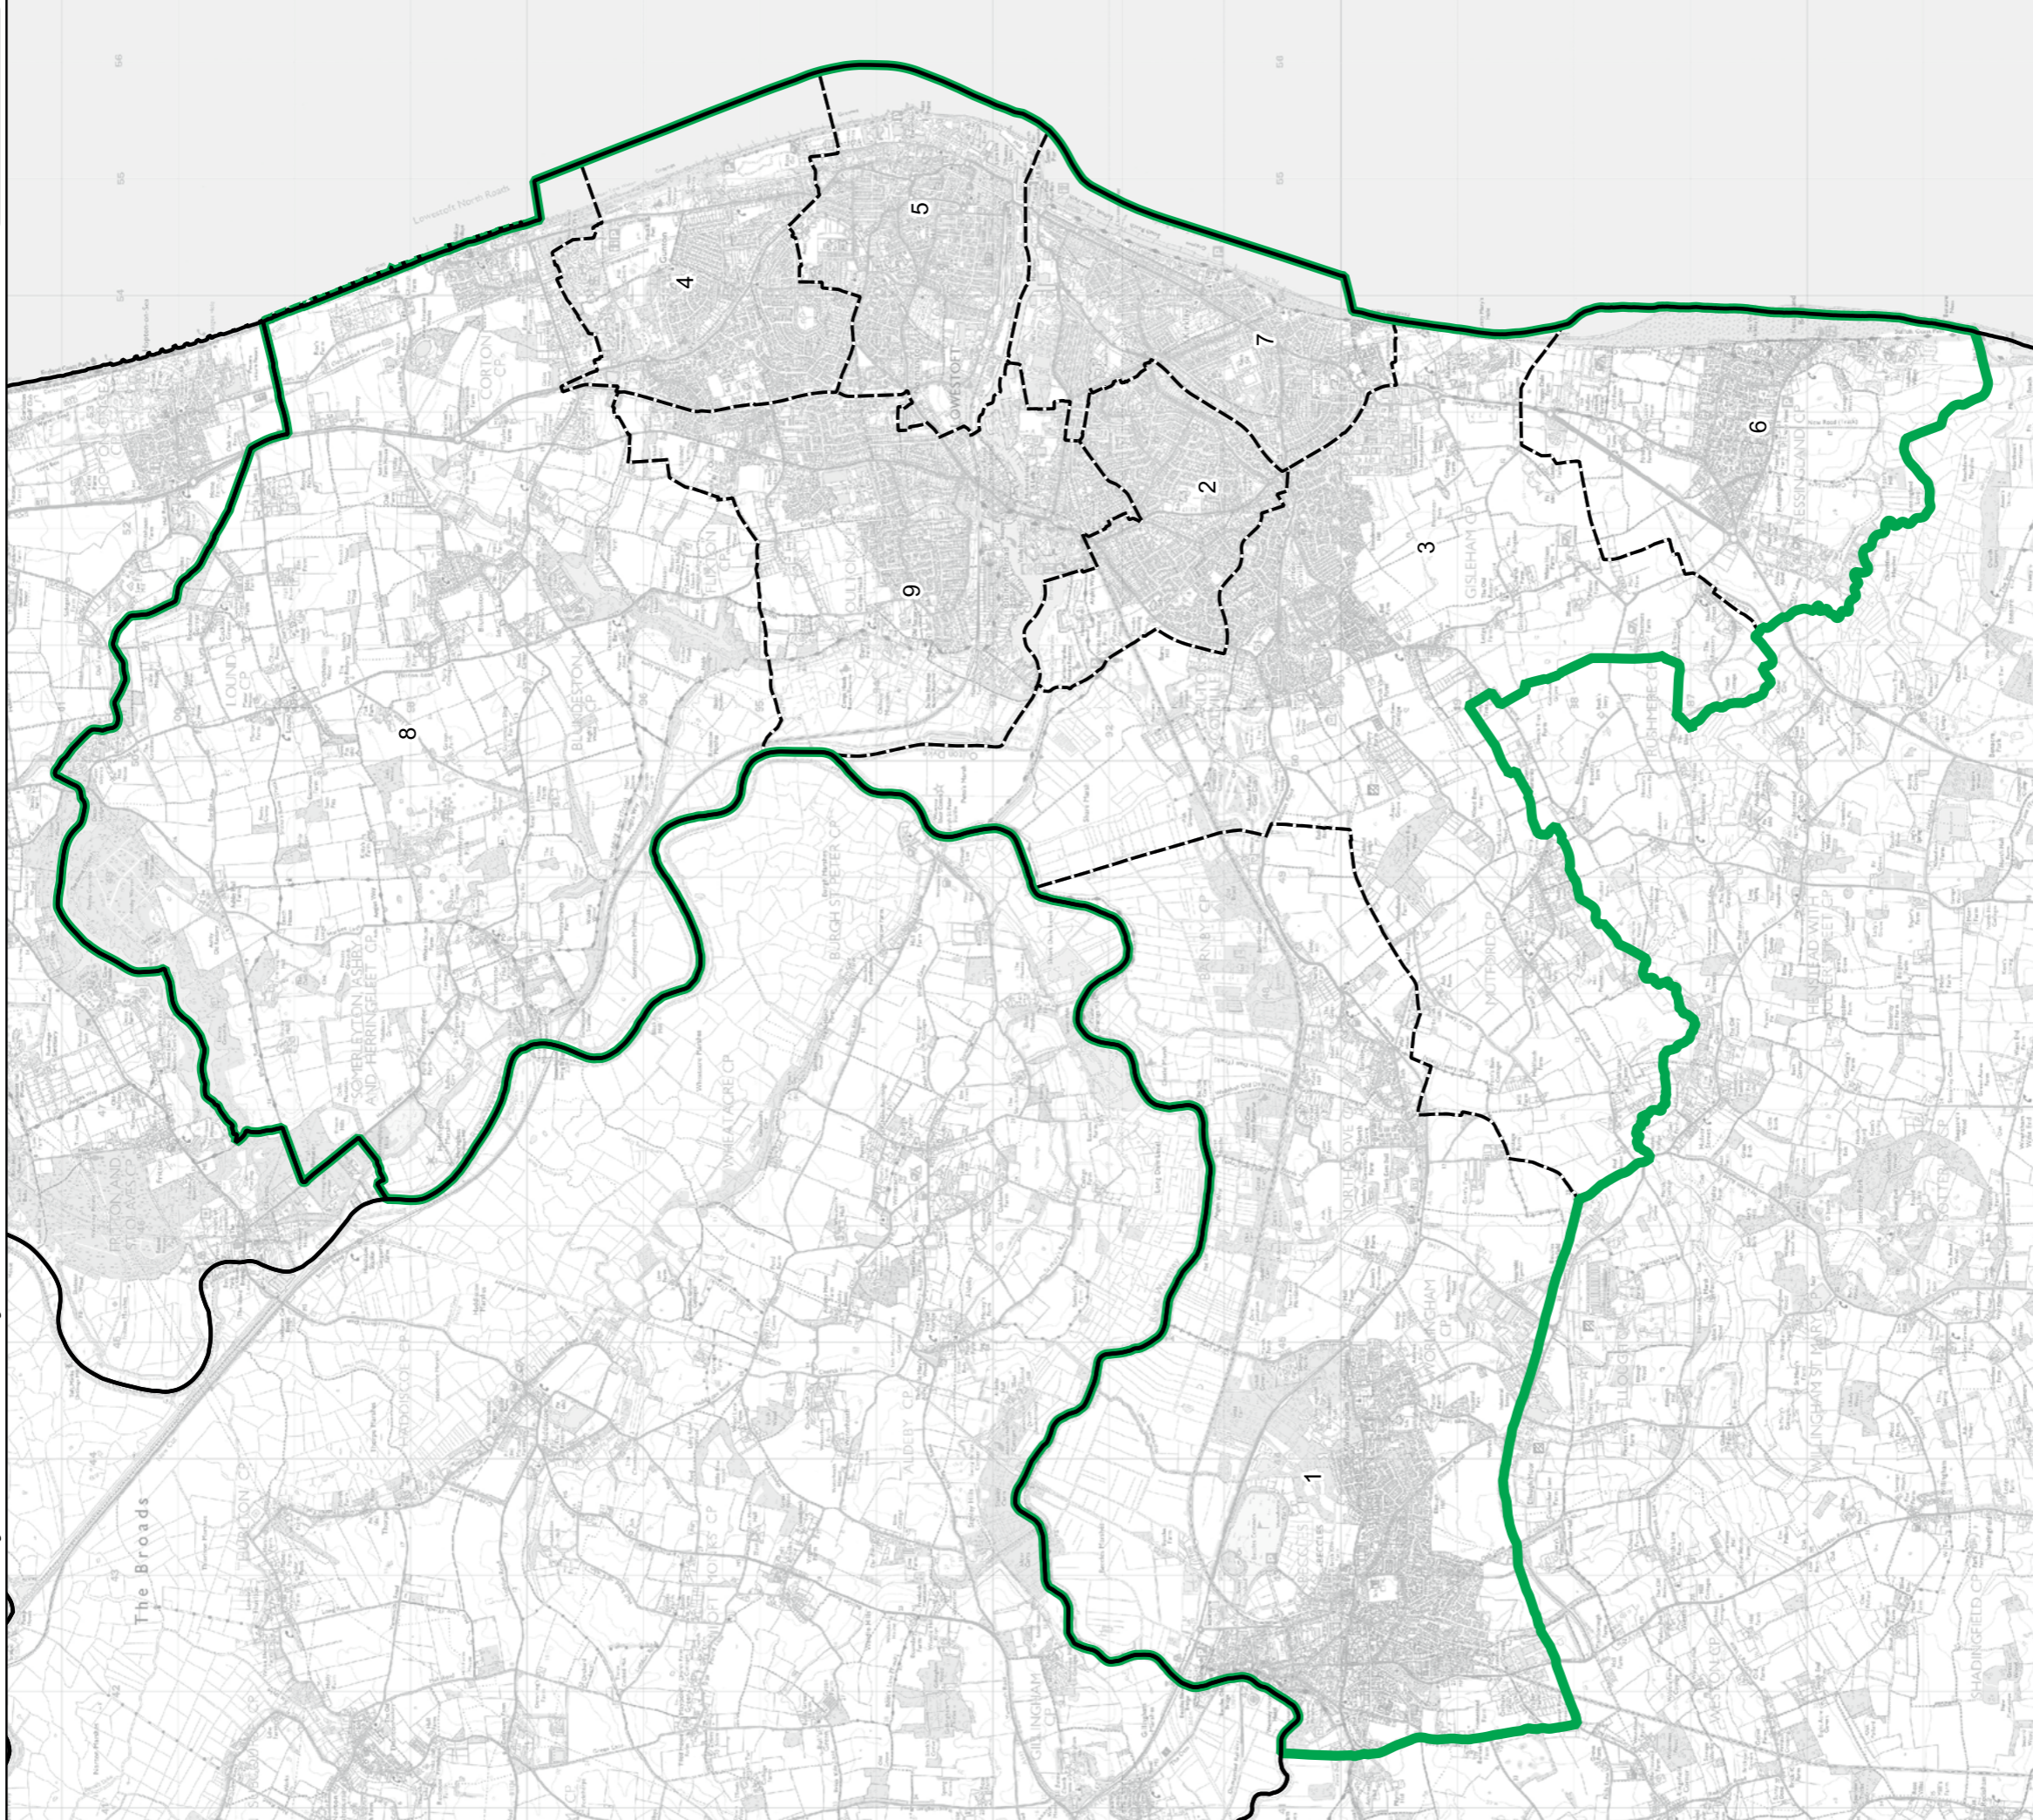

Boundary Commission for England - Final Recommendations for the Eastern Region
Lowestoft County Constituency - Electorate 73,967

1. **Wards:**
2. 1 Beccles & Worlingham
   - 2 Carlton & Whitton
   - 3 Carlton Colville
   - 4 Gunton & St. Margarets
   - 5 Harbour & Normanston
   - 6 Kessingland
   - 7 Kirkley & Pakefield
   - 8 Lothingland
   - 9 Oulton Broad

- Constituency
- Local Authorities
- Wards

© Crown copyright and database rights 2023 OS 100018269. You are permitted to use this data solely to enable you to respond to, or interact with, the organisation that provided you with the data. You are not permitted to copy, sub-licence, distribute or sell any of this data to third parties in any form. Third party rights to enforce the terms of this licence shall be reserved to OS.

Lowestoft County Constituency