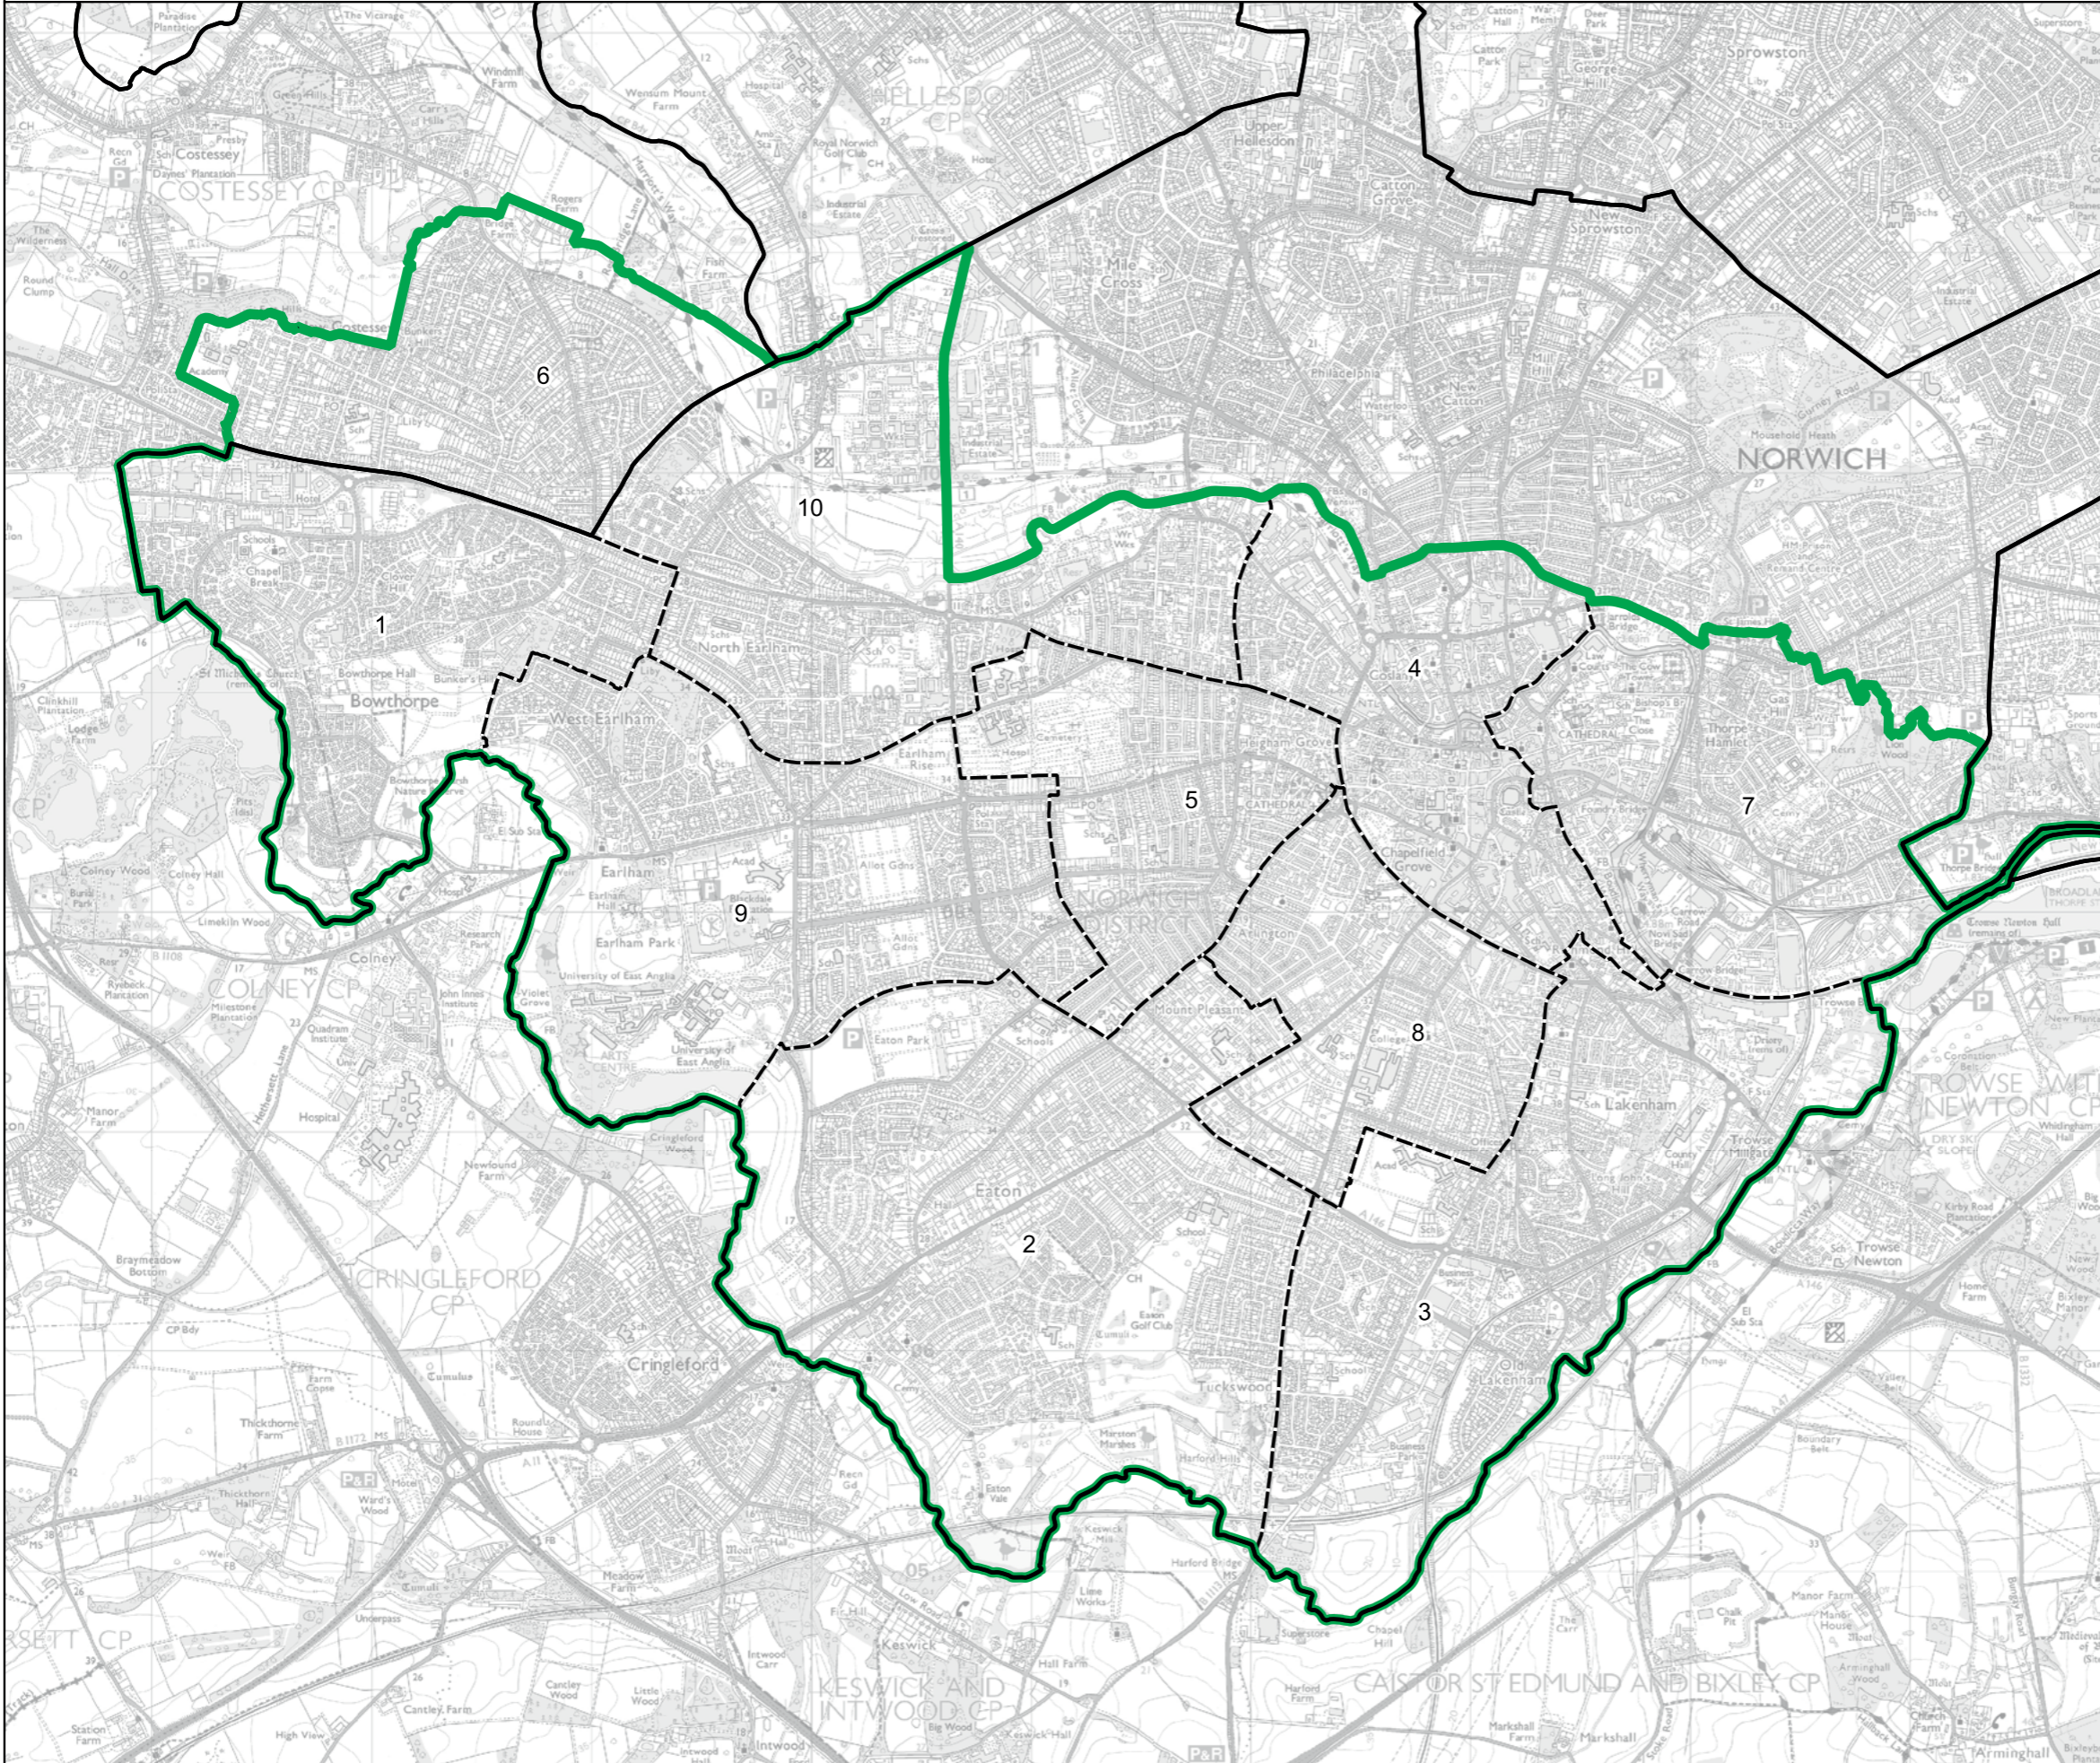

Norwich North Borough Constituency

Boundary Commission for England - Final Recommendations for the Eastern Region

Norwich South Borough Constituency - Electorate 73,301

Wards:

- 1 Bowthorpe
- 2 Eaton
- 3 Lakenham
- 4 Mancroft
- 5 Nelson
- 6 New Costessey
- 7 Thorpe Hamlet
- 8 Town Close
- 9 University
- 10 Wensum