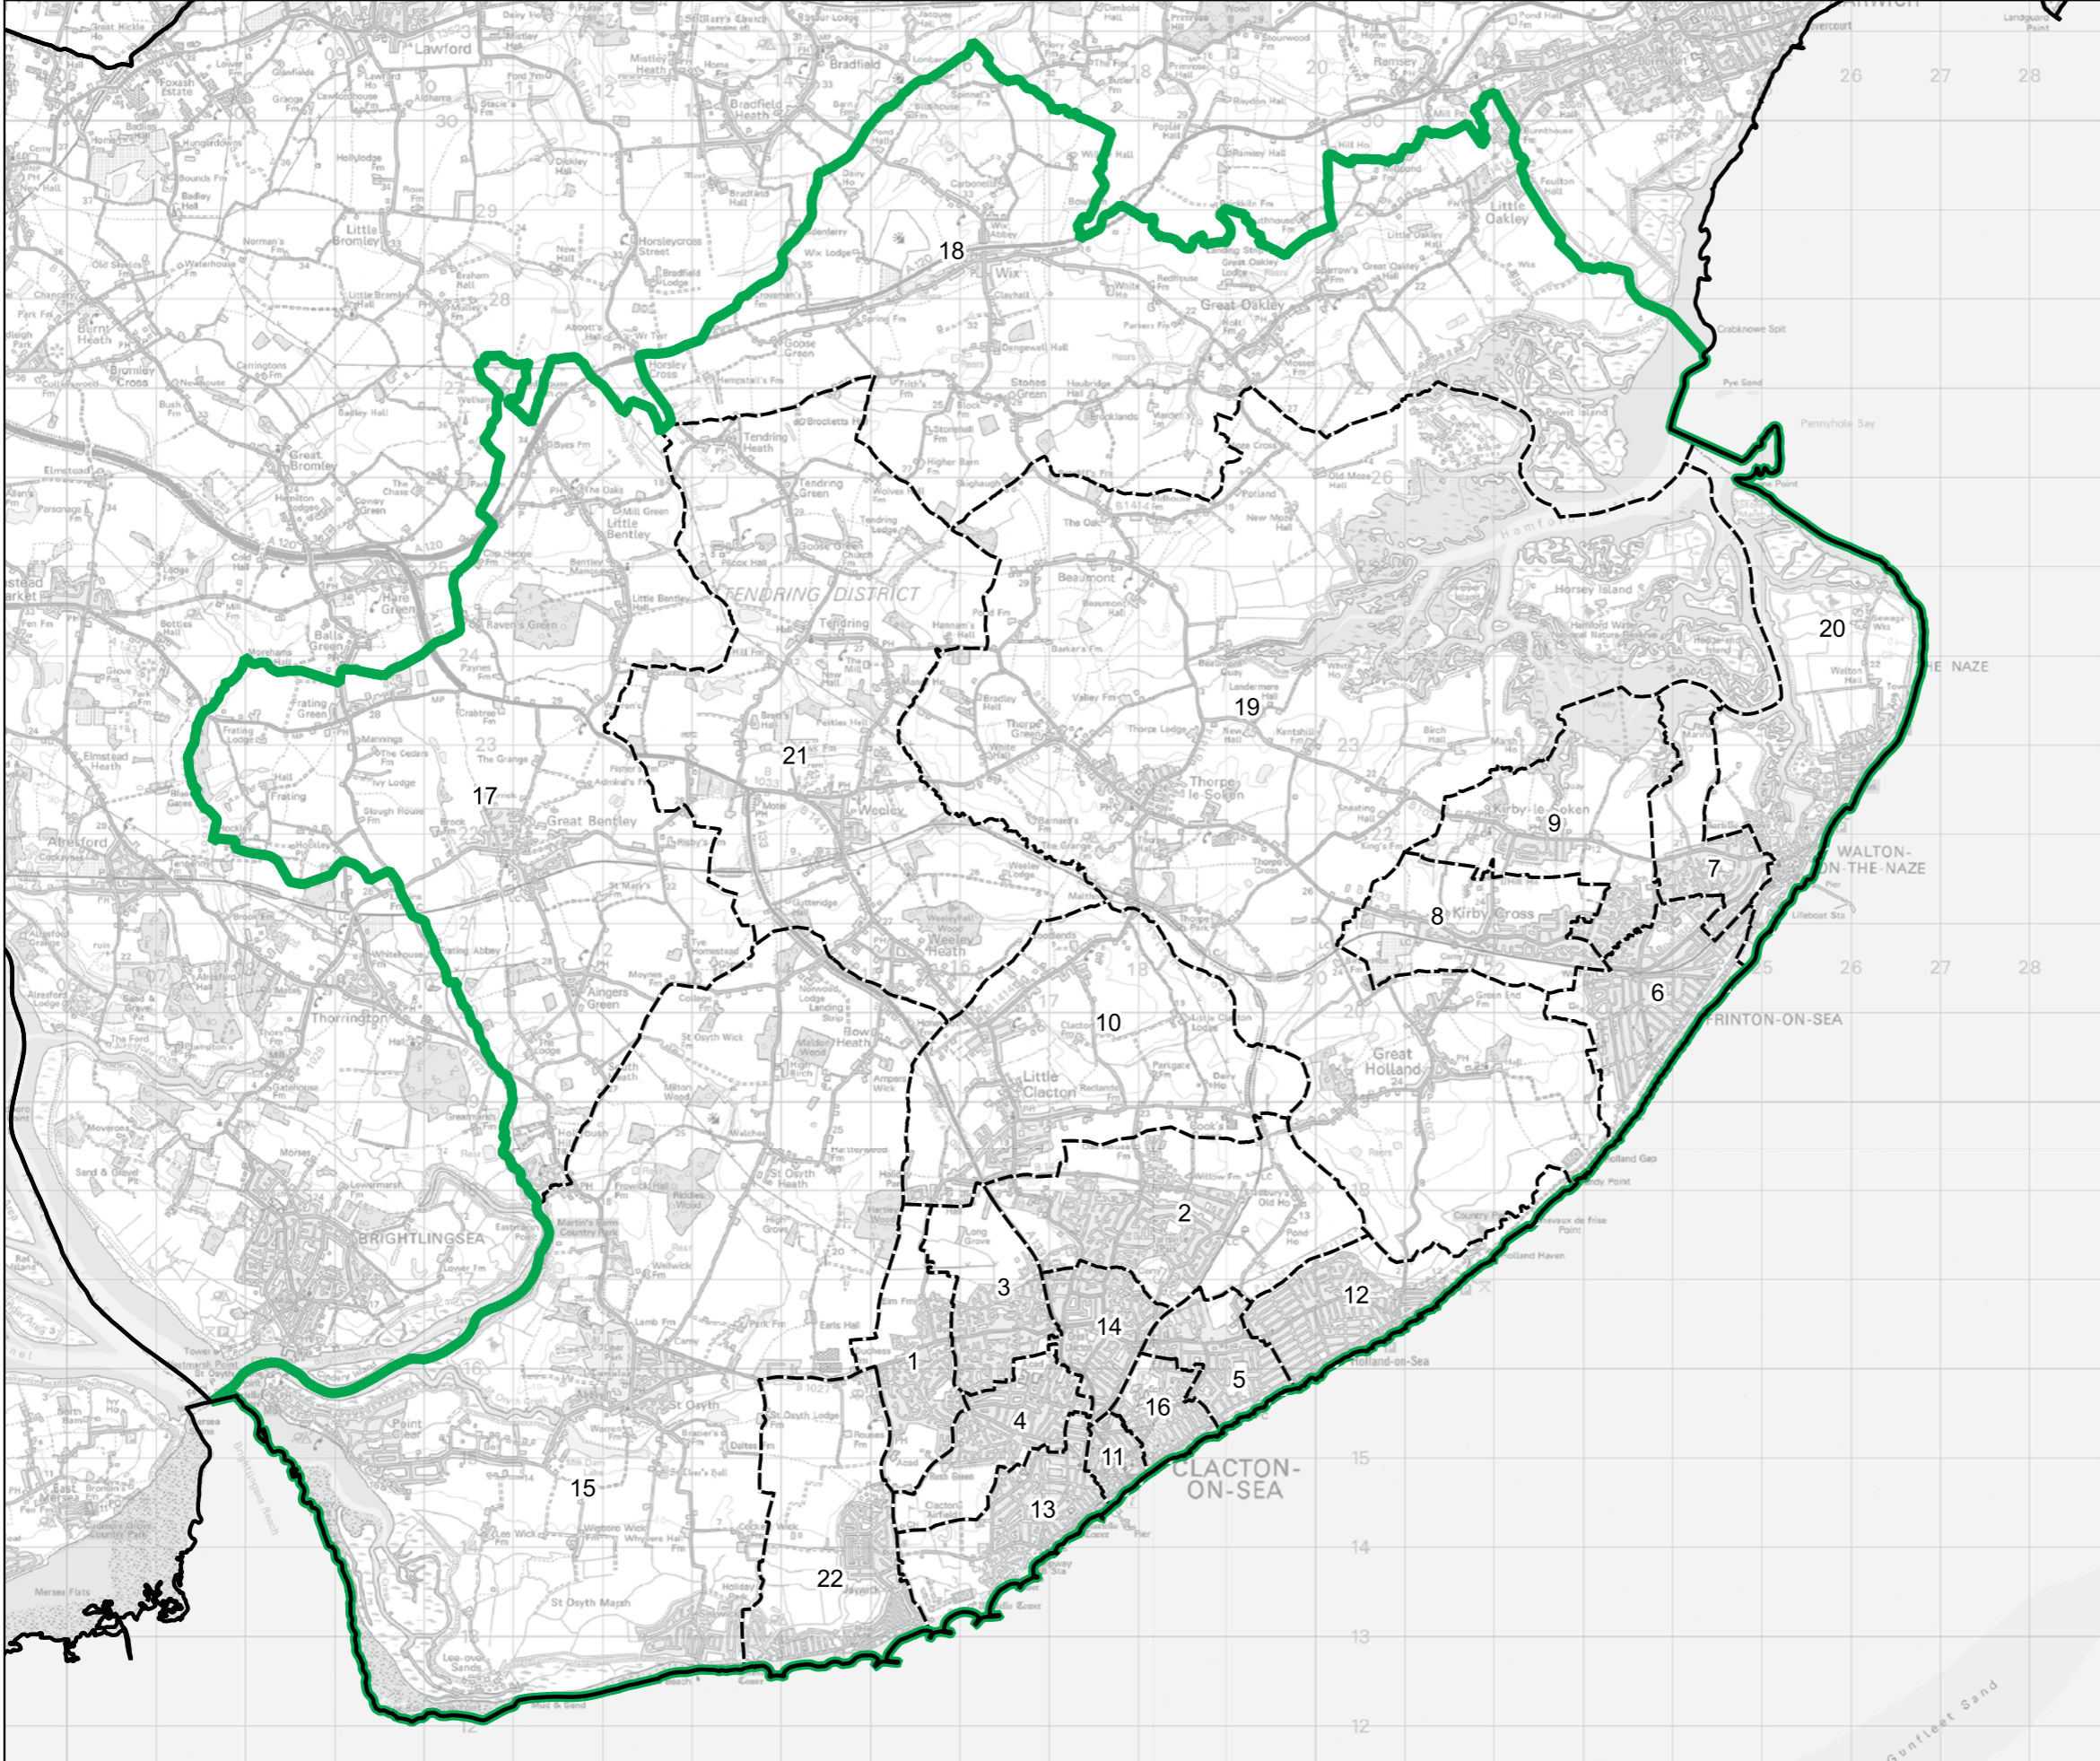

Chelmsford Borough Constituency

Boundary Commission for England - Final Recommendations for the Eastern Region

Clacton County Constituency - Electorate 75,959

Wards:

- 1 Bluehouse
- 2 Burrsville
- 3 Cann Hall
- 4 Coppins
- 5 Eastcliff
- 6 Frinton
- 7 Homelands
- 8 Kirby Cross
- 9 Kirby-le-Soken & Hamford
- 10 Little Clacton
- 11 Pier
- 12 St. Bartholomew's
- 13 St. James
- 14 St. John's
- 15 St. Osyth
- 16 St. Paul's
- 17 The Bentleys & Frating
- 18 The Oakleys & Wix
- 19 Thorpe, Beaumont & Great Holland
- 20 Walton
- 21 Weeley & Tendring
- 22 West Clacton & Jaywick Sands