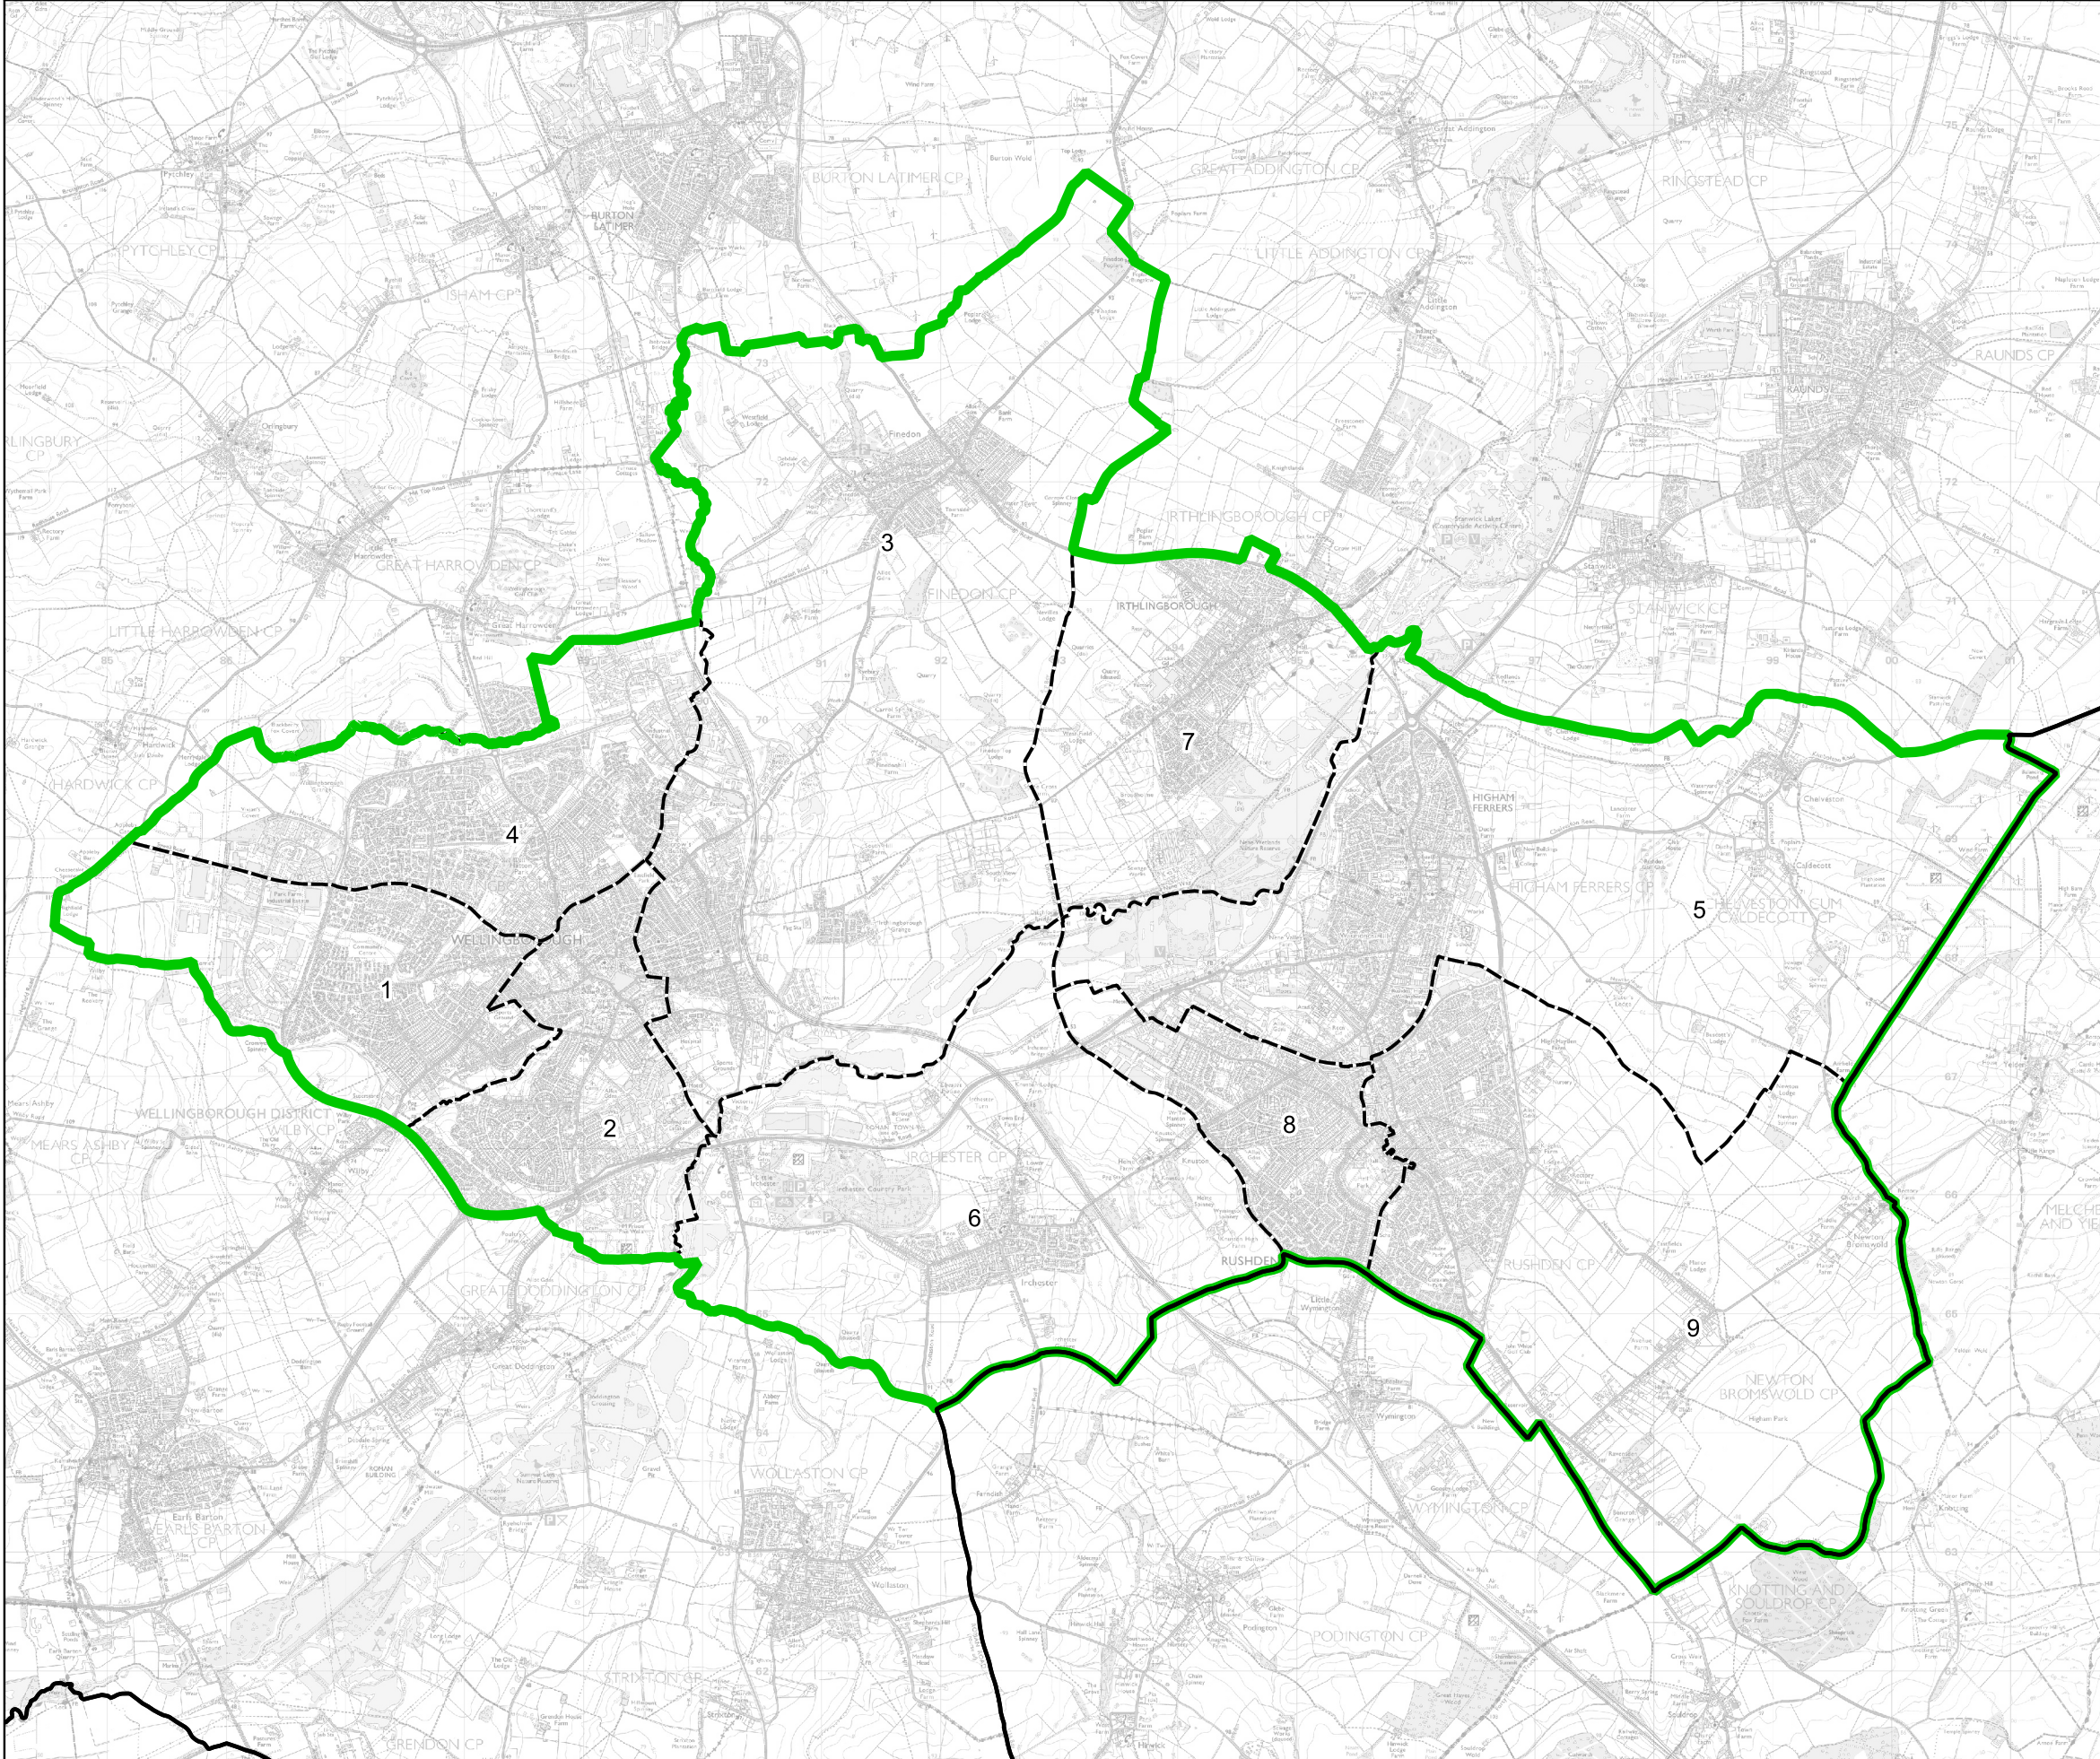

Boundary Commission for England - Final Recommendations for the East Midlands Region

Wellingborough and Rushden County Constituency - Electorate 76,669

Wards:

- 1 Brickhill and Queensway
- 2 Croyland and Swanspool
- 3 Finedon
- 4 Hatton Park
- 5 Higham Ferrers
- 6 Irchester (Part)
- 7 Irthlingborough (Part)
- 8 Rushden Pemberton West
- 9 Rushden South

Wellingborough and Rushden County Constituency