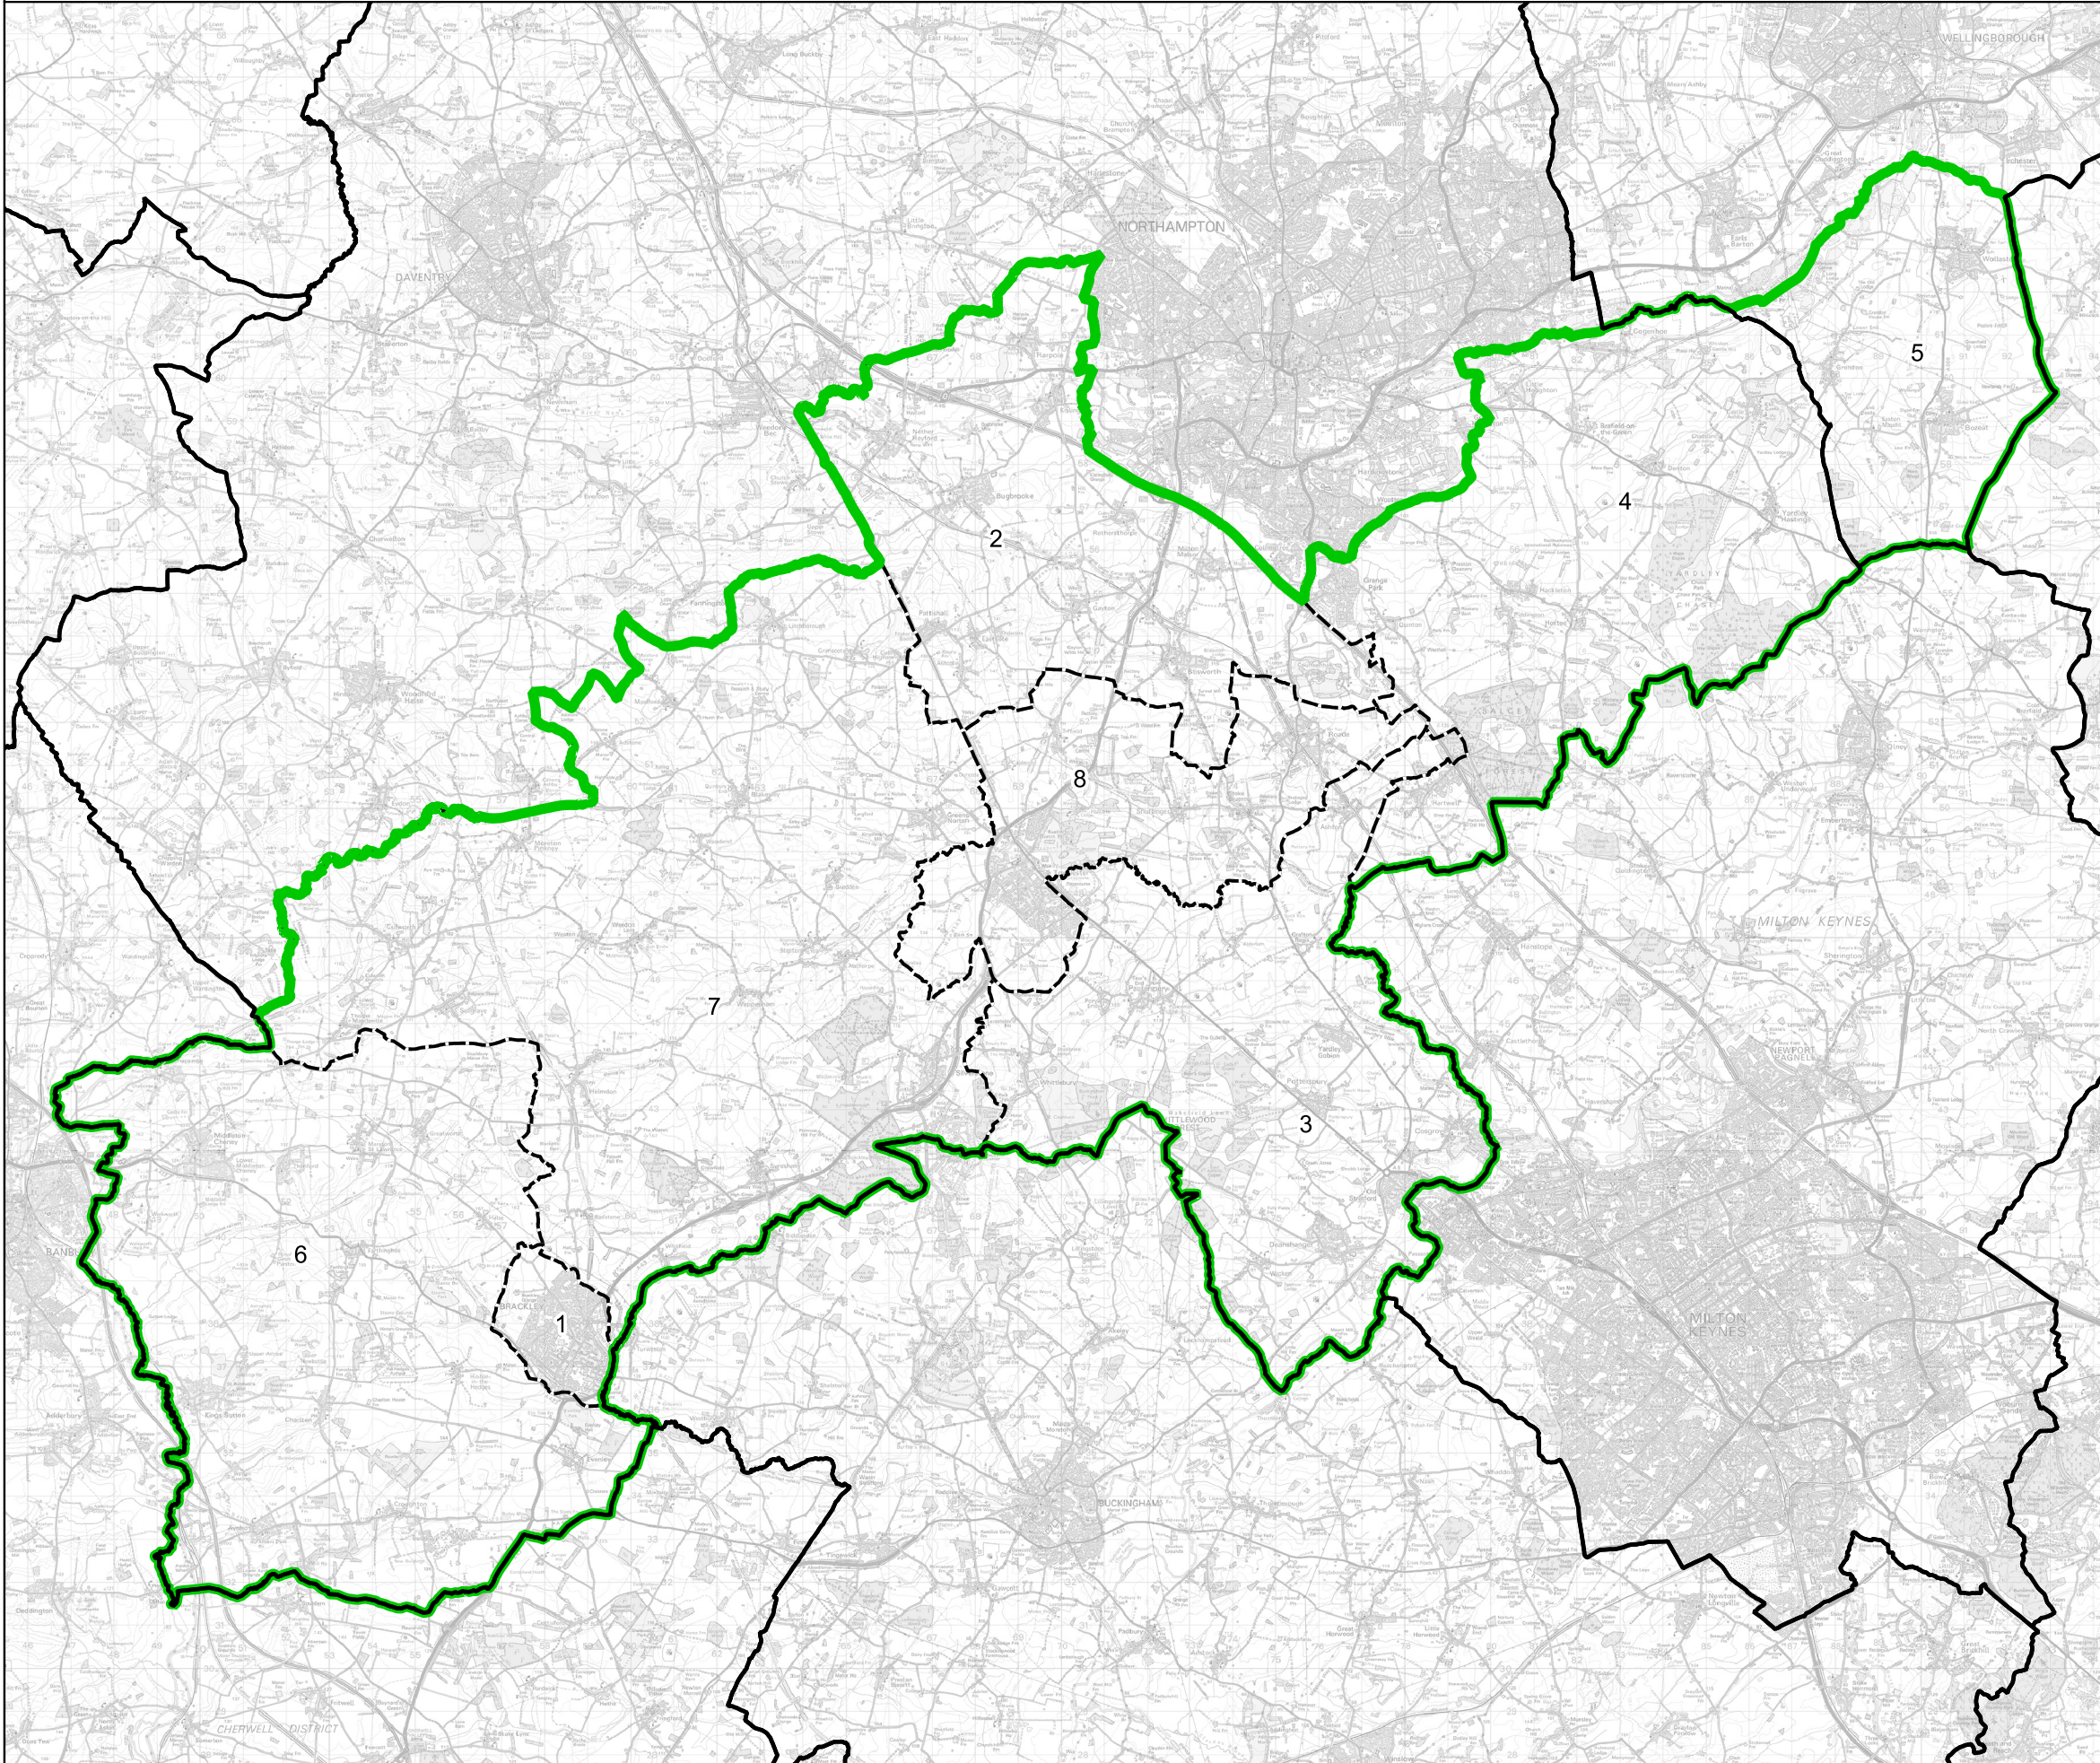

# Boundary Commission for England - Final Recommendations for the East Midlands Region

## South Northamptonshire County Constituency - Electorate 76,555

Wards:

- 1 Brackley
- 2 Bugbrooke
- 3 Deanshanger
- 4 Hackleton and Grange Park
- 5 Irchester (Part)
- 6 Middleton Cheney
- 7 Silverstone (Part)
- 8 Towcester and Road

-  Constituency
-  Local Authorities
-  Wards

0 2 4 km

© Crown copyright and database rights 2023 OS 100018289. You are permitted to use this data solely to enable you to respond to, or interact with, the organisation that provided you with the data. You are not permitted to copy, sub-licence, distribute or sell any of this data to third parties in any form. Third party rights to enforce the terms of this licence shall be reserved to OS.

South Northamptonshire County Constituency