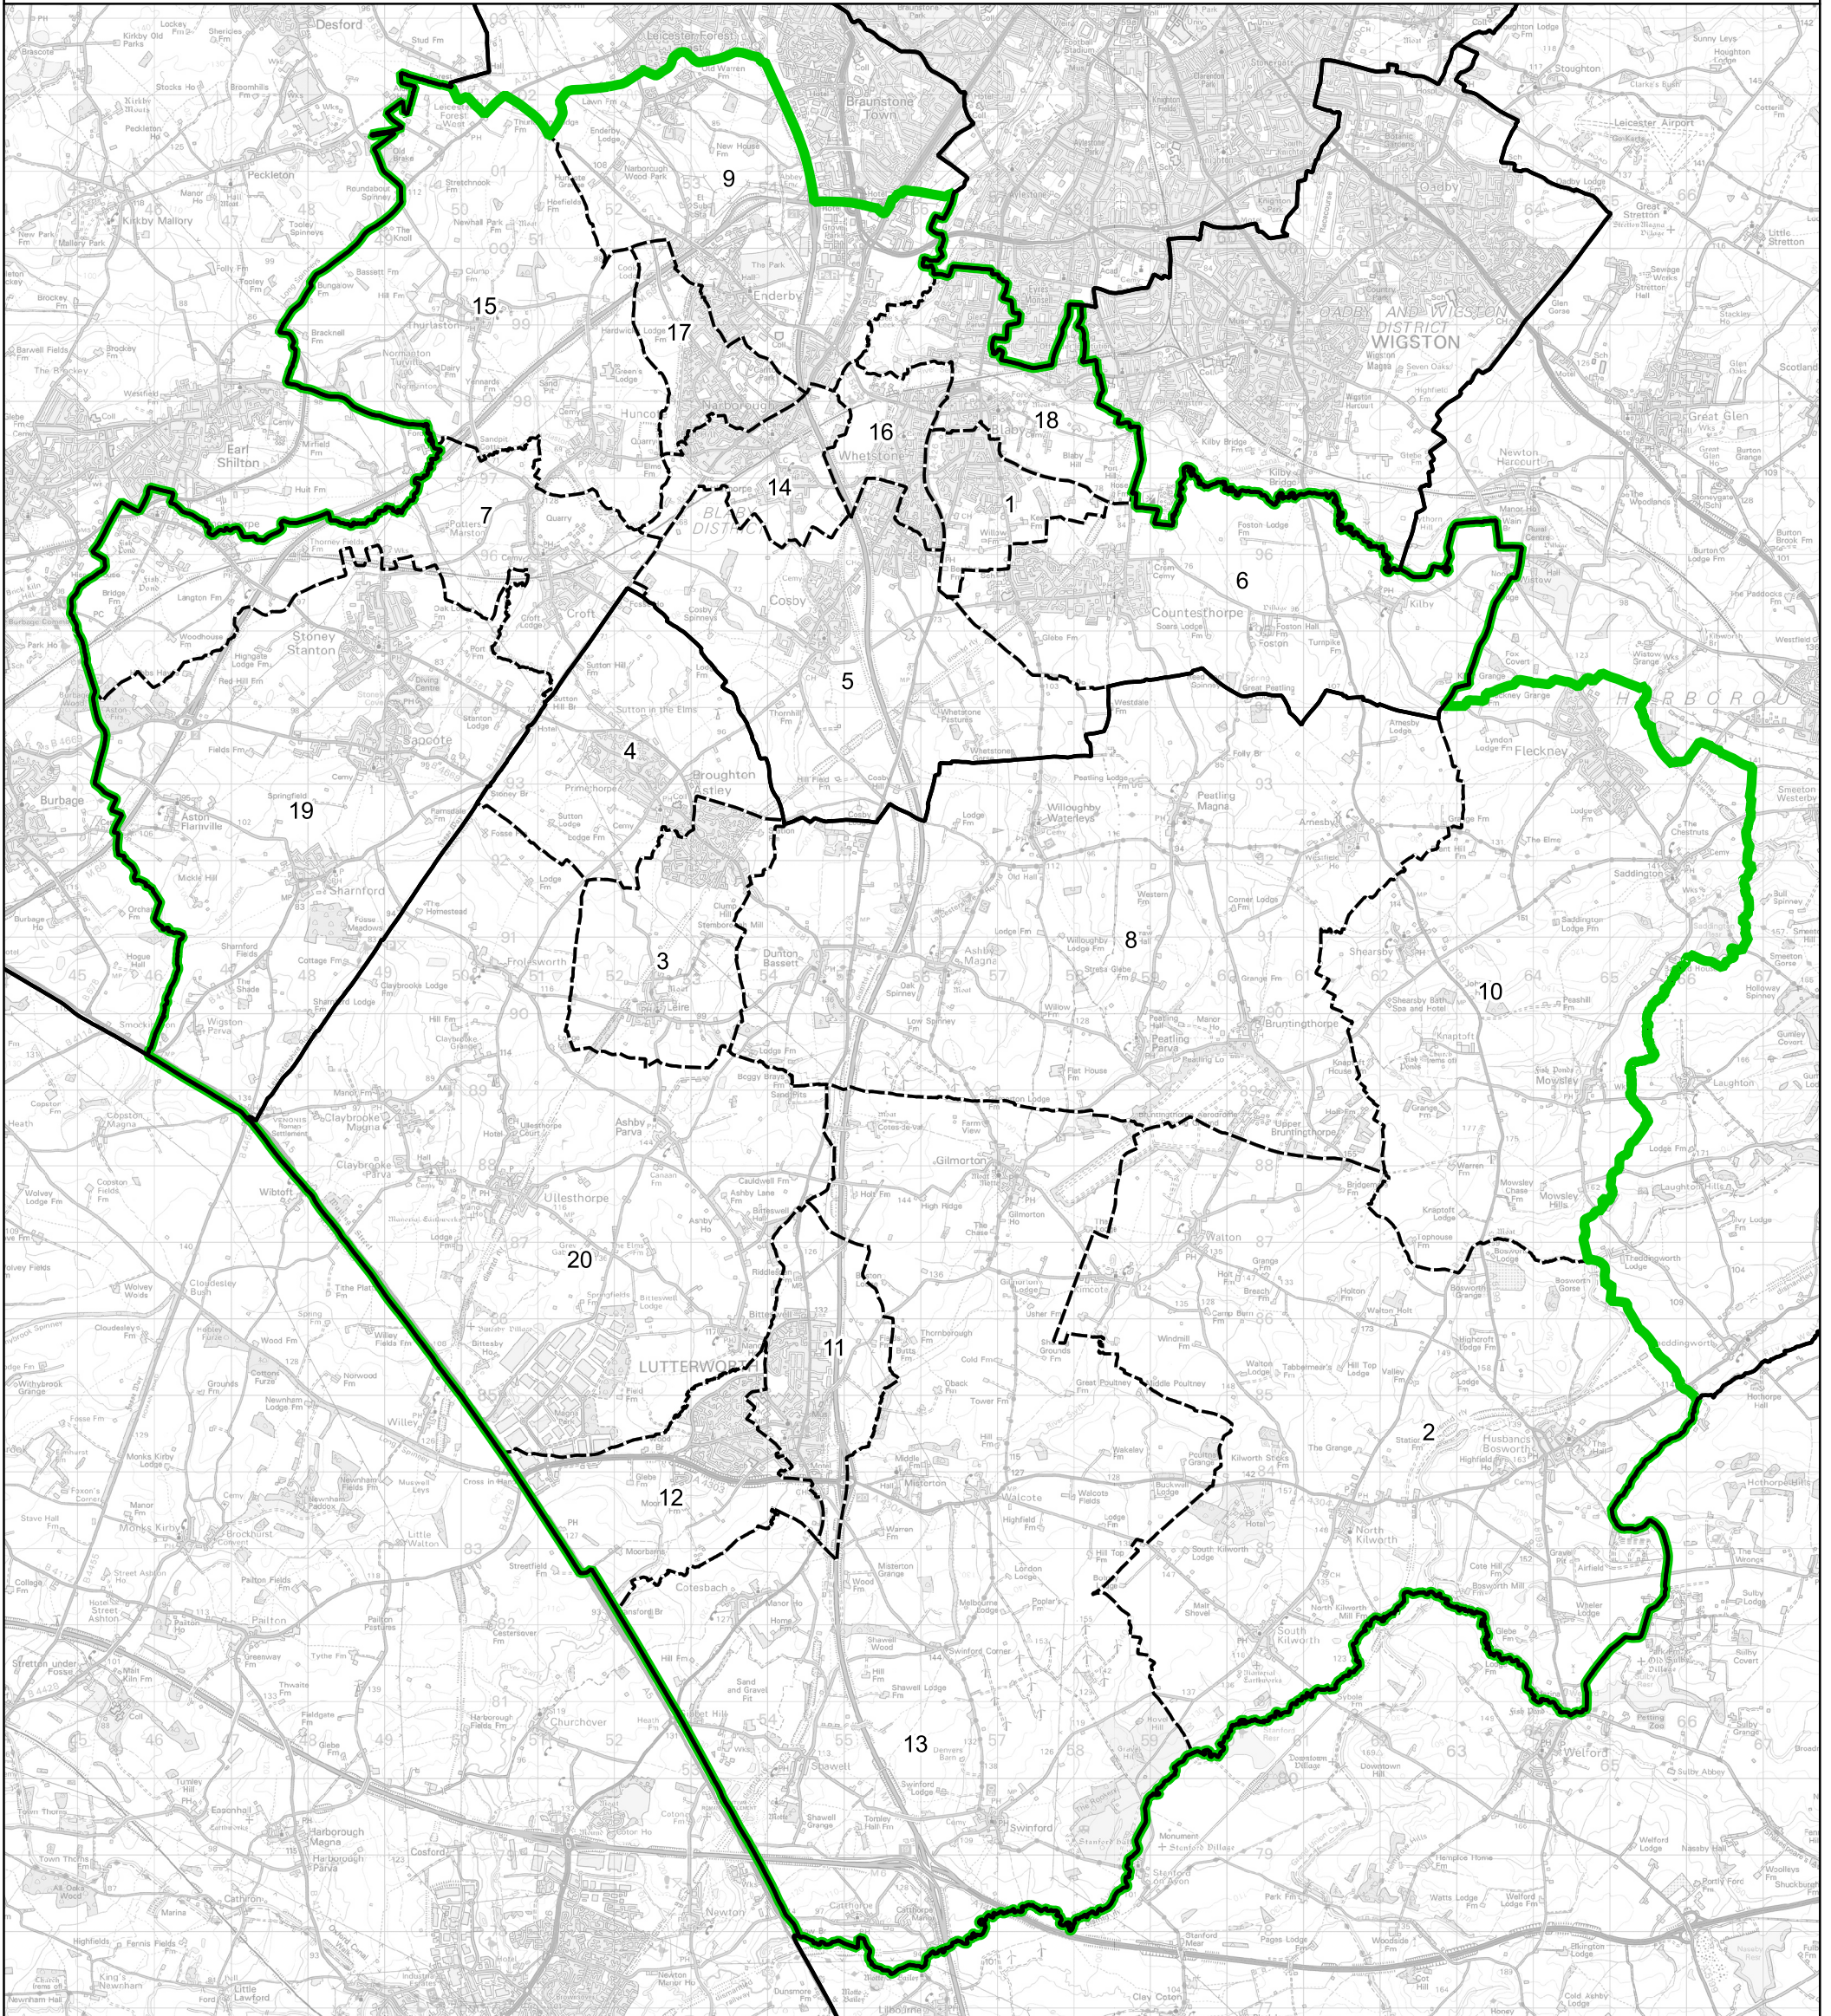

Boundary Commission for England - Final Recommendations for the East Midlands Region  
 South Leicestershire County Constituency - Electorate 75,634

Wards:

- |   |                          |                                |
|---|--------------------------|--------------------------------|
| 1 Blaby South                           | 6 Countesthorpe          | 14 Narborough and Littlethorpe |
| 2 Bosworth                              | 7 Croft Hill             | 15 Normanton                   |
| 3 Broughton Astley South & Leire        | 8 Dunton                 | 16 North Whetstone             |
| 4 Broughton Astley-Primethorpe & Sutton | 9 Enderby and St. John's | 17 Pastures                    |
| 5 Cosby with South Whetstone            | 10 Fleckney              | 18 Saxondale                   |
|   | 11 Lutterworth East      | 19 Stanton and Flamville       |
|   | 12 Lutterworth West      | 20 Ullesthorpe                 |

- Constituency
- Local Authorities
- Wards

0 1 2 km

© Crown copyright and database rights 2023 OS 100018289. You are permitted to use this data solely to enable you to respond to, or interact with, the organisation that provided you with the data. You are not permitted to copy, sub-licence, distribute or sell any of this data to third parties in any form. Third party rights to enforce the terms of this licence shall be reserved to OS.

South Leicestershire County Constituency