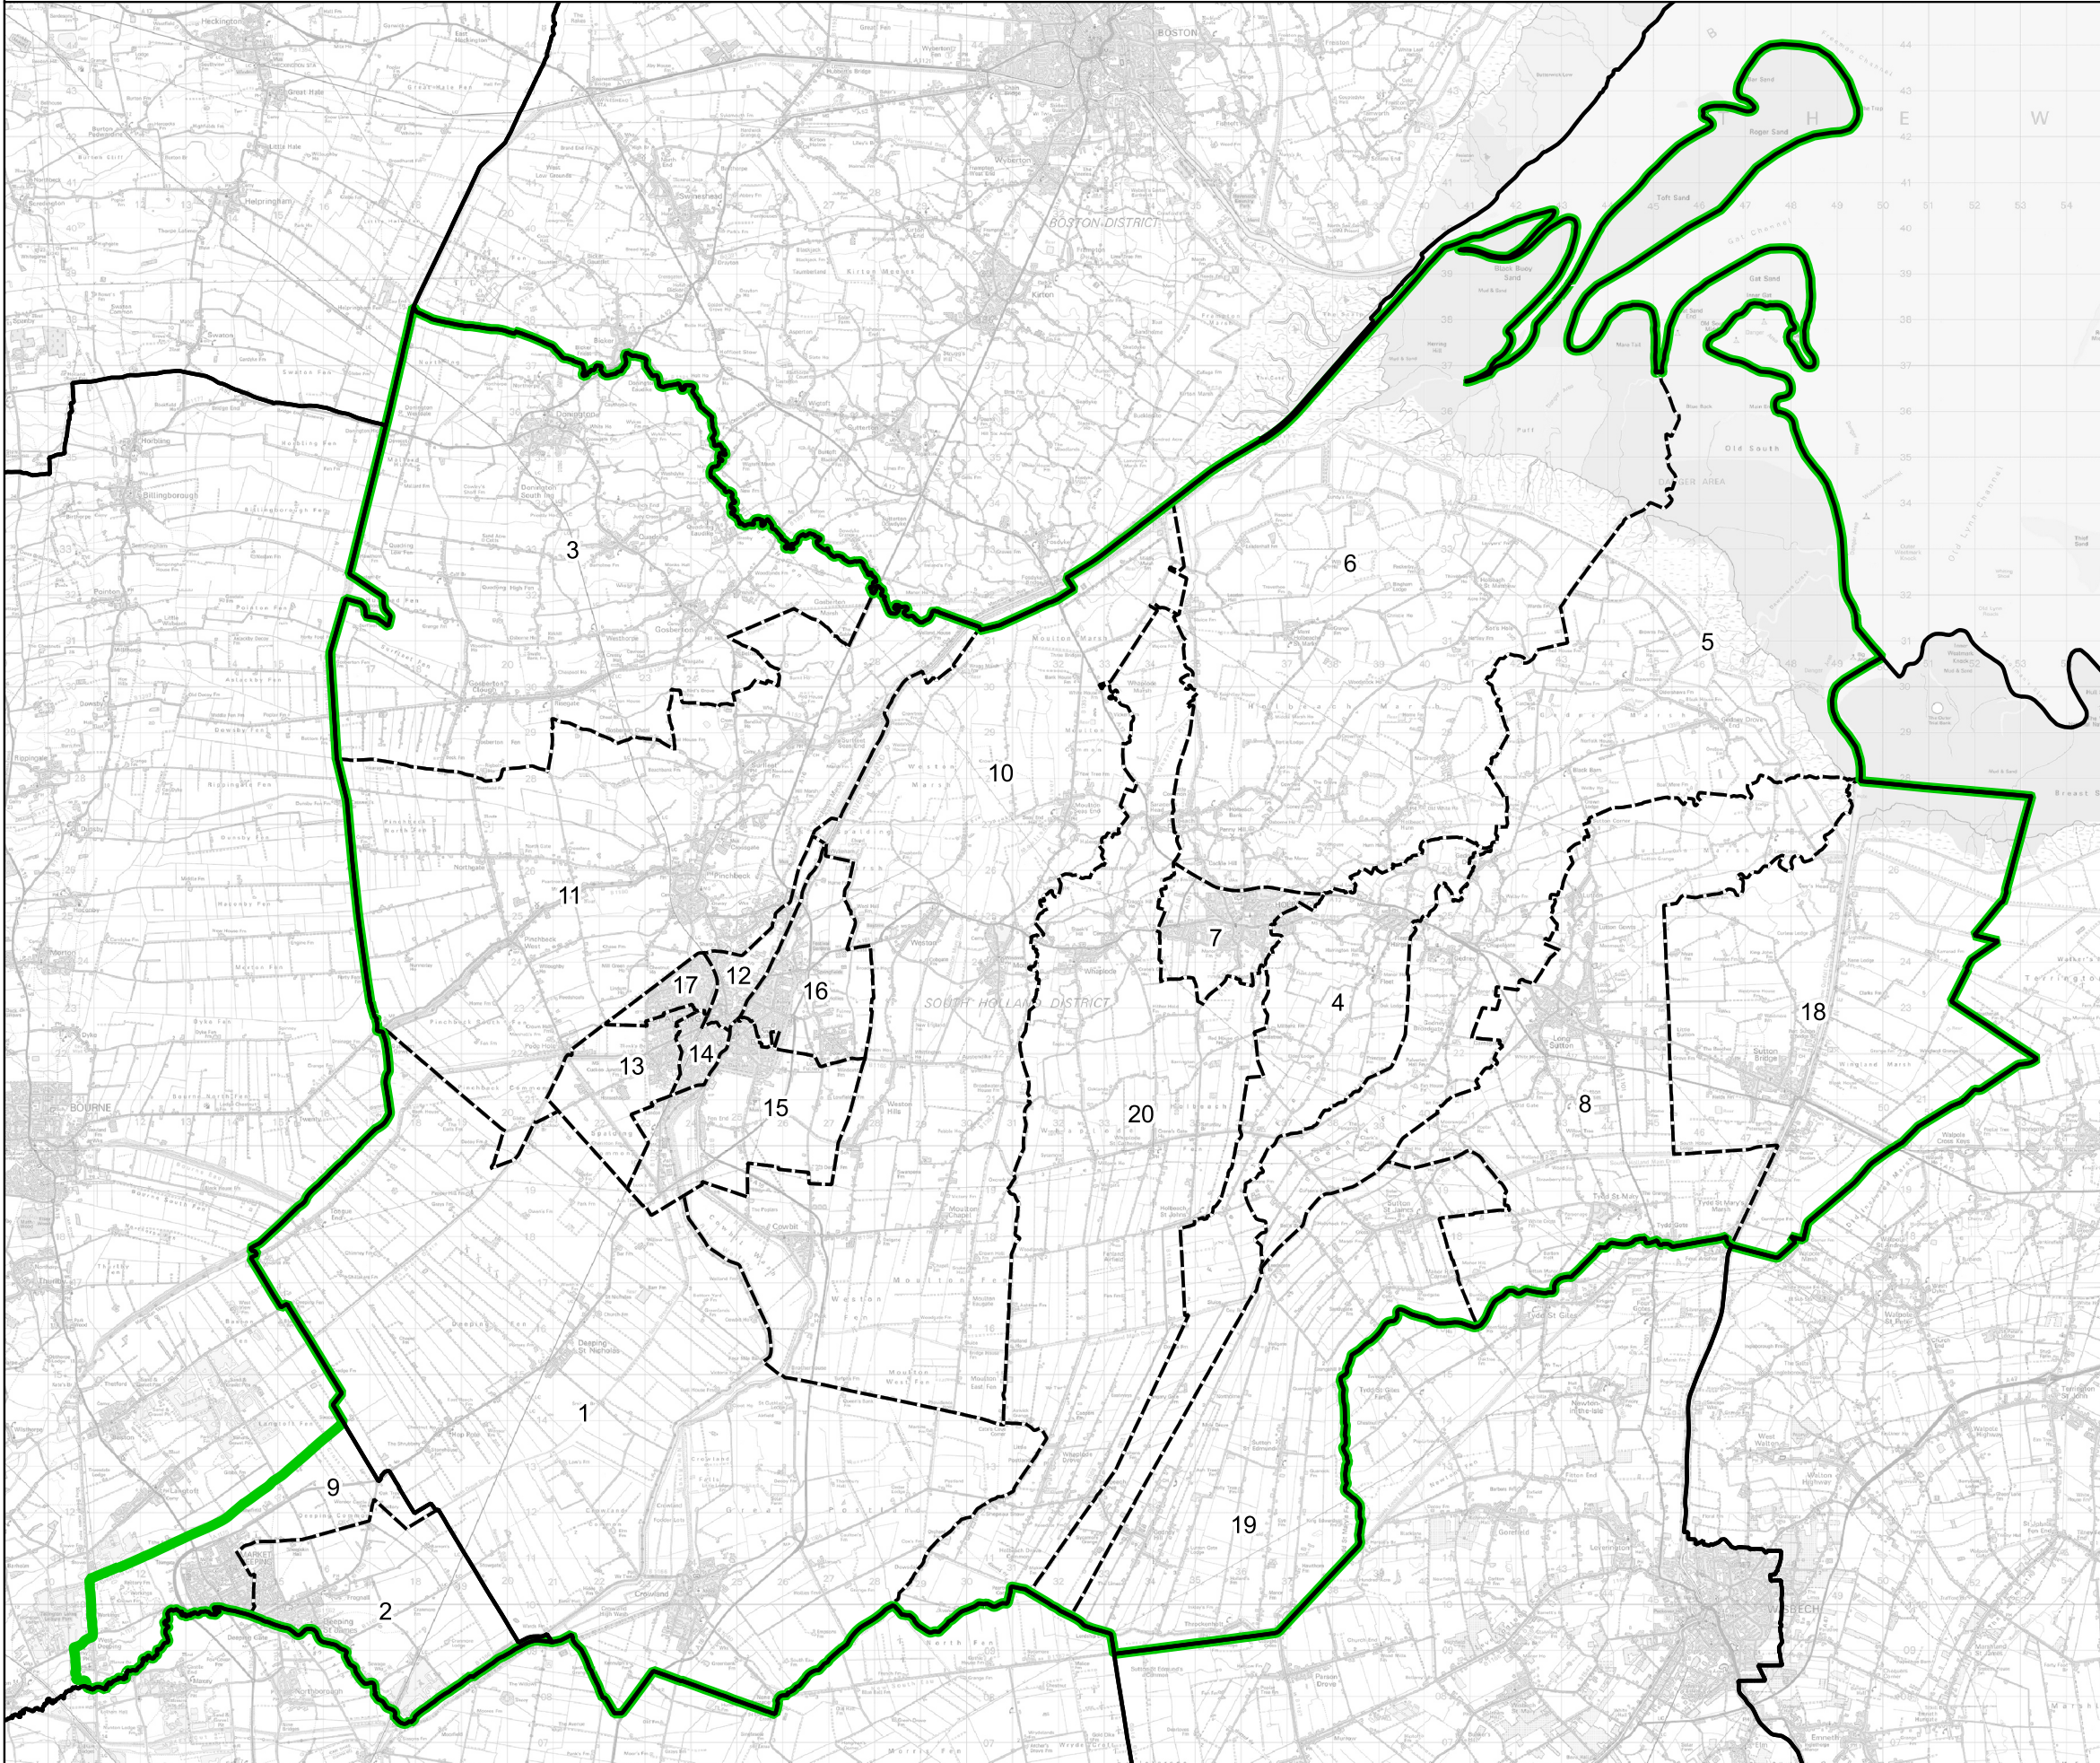

Boundary Commission for England - Final Recommendations for the East Midlands Region

South Holland and The Deepings County Constituency - Electorate 76,139

- Wards:
- 1 Crowland and Deeping St. Nicholas
 - 2 Deeping St. James
 - 3 Donington, Quadding and Gosberton
 - 4 Fleet
 - 5 Gedney
 - 6 Holbeach Hurn
 - 7 Holbeach Town
 - 8 Long Sutton
 - 9 Market & West Deeping
 - 10 Moulton, Weston and Cowbit
 - 11 Pinchbeck and Surfleet
 - 12 Spalding Castle
 - 13 Spalding Monks House
 - 14 Spalding St. John's
 - 15 Spalding St. Mary's
 - 16 Spalding St. Paul's
 - 17 Spalding Wygate
 - 18 Sutton Bridge
 - 19 The Saints
 - 20 Whaplode and Holbeach St. John's

Constituency
 Local Authorities
 Wards

© Crown copyright and database rights 2023 OS 100018289. You are permitted to use this data solely to enable you to respond to, or interact with, the organisation that provided you with the data. You are not permitted to copy, sub-licence, distribute or sell any of this data to third parties in any form. Third party rights to enforce the terms of this licence shall be reserved to OS.

South Holland and The Deepings County Constituency