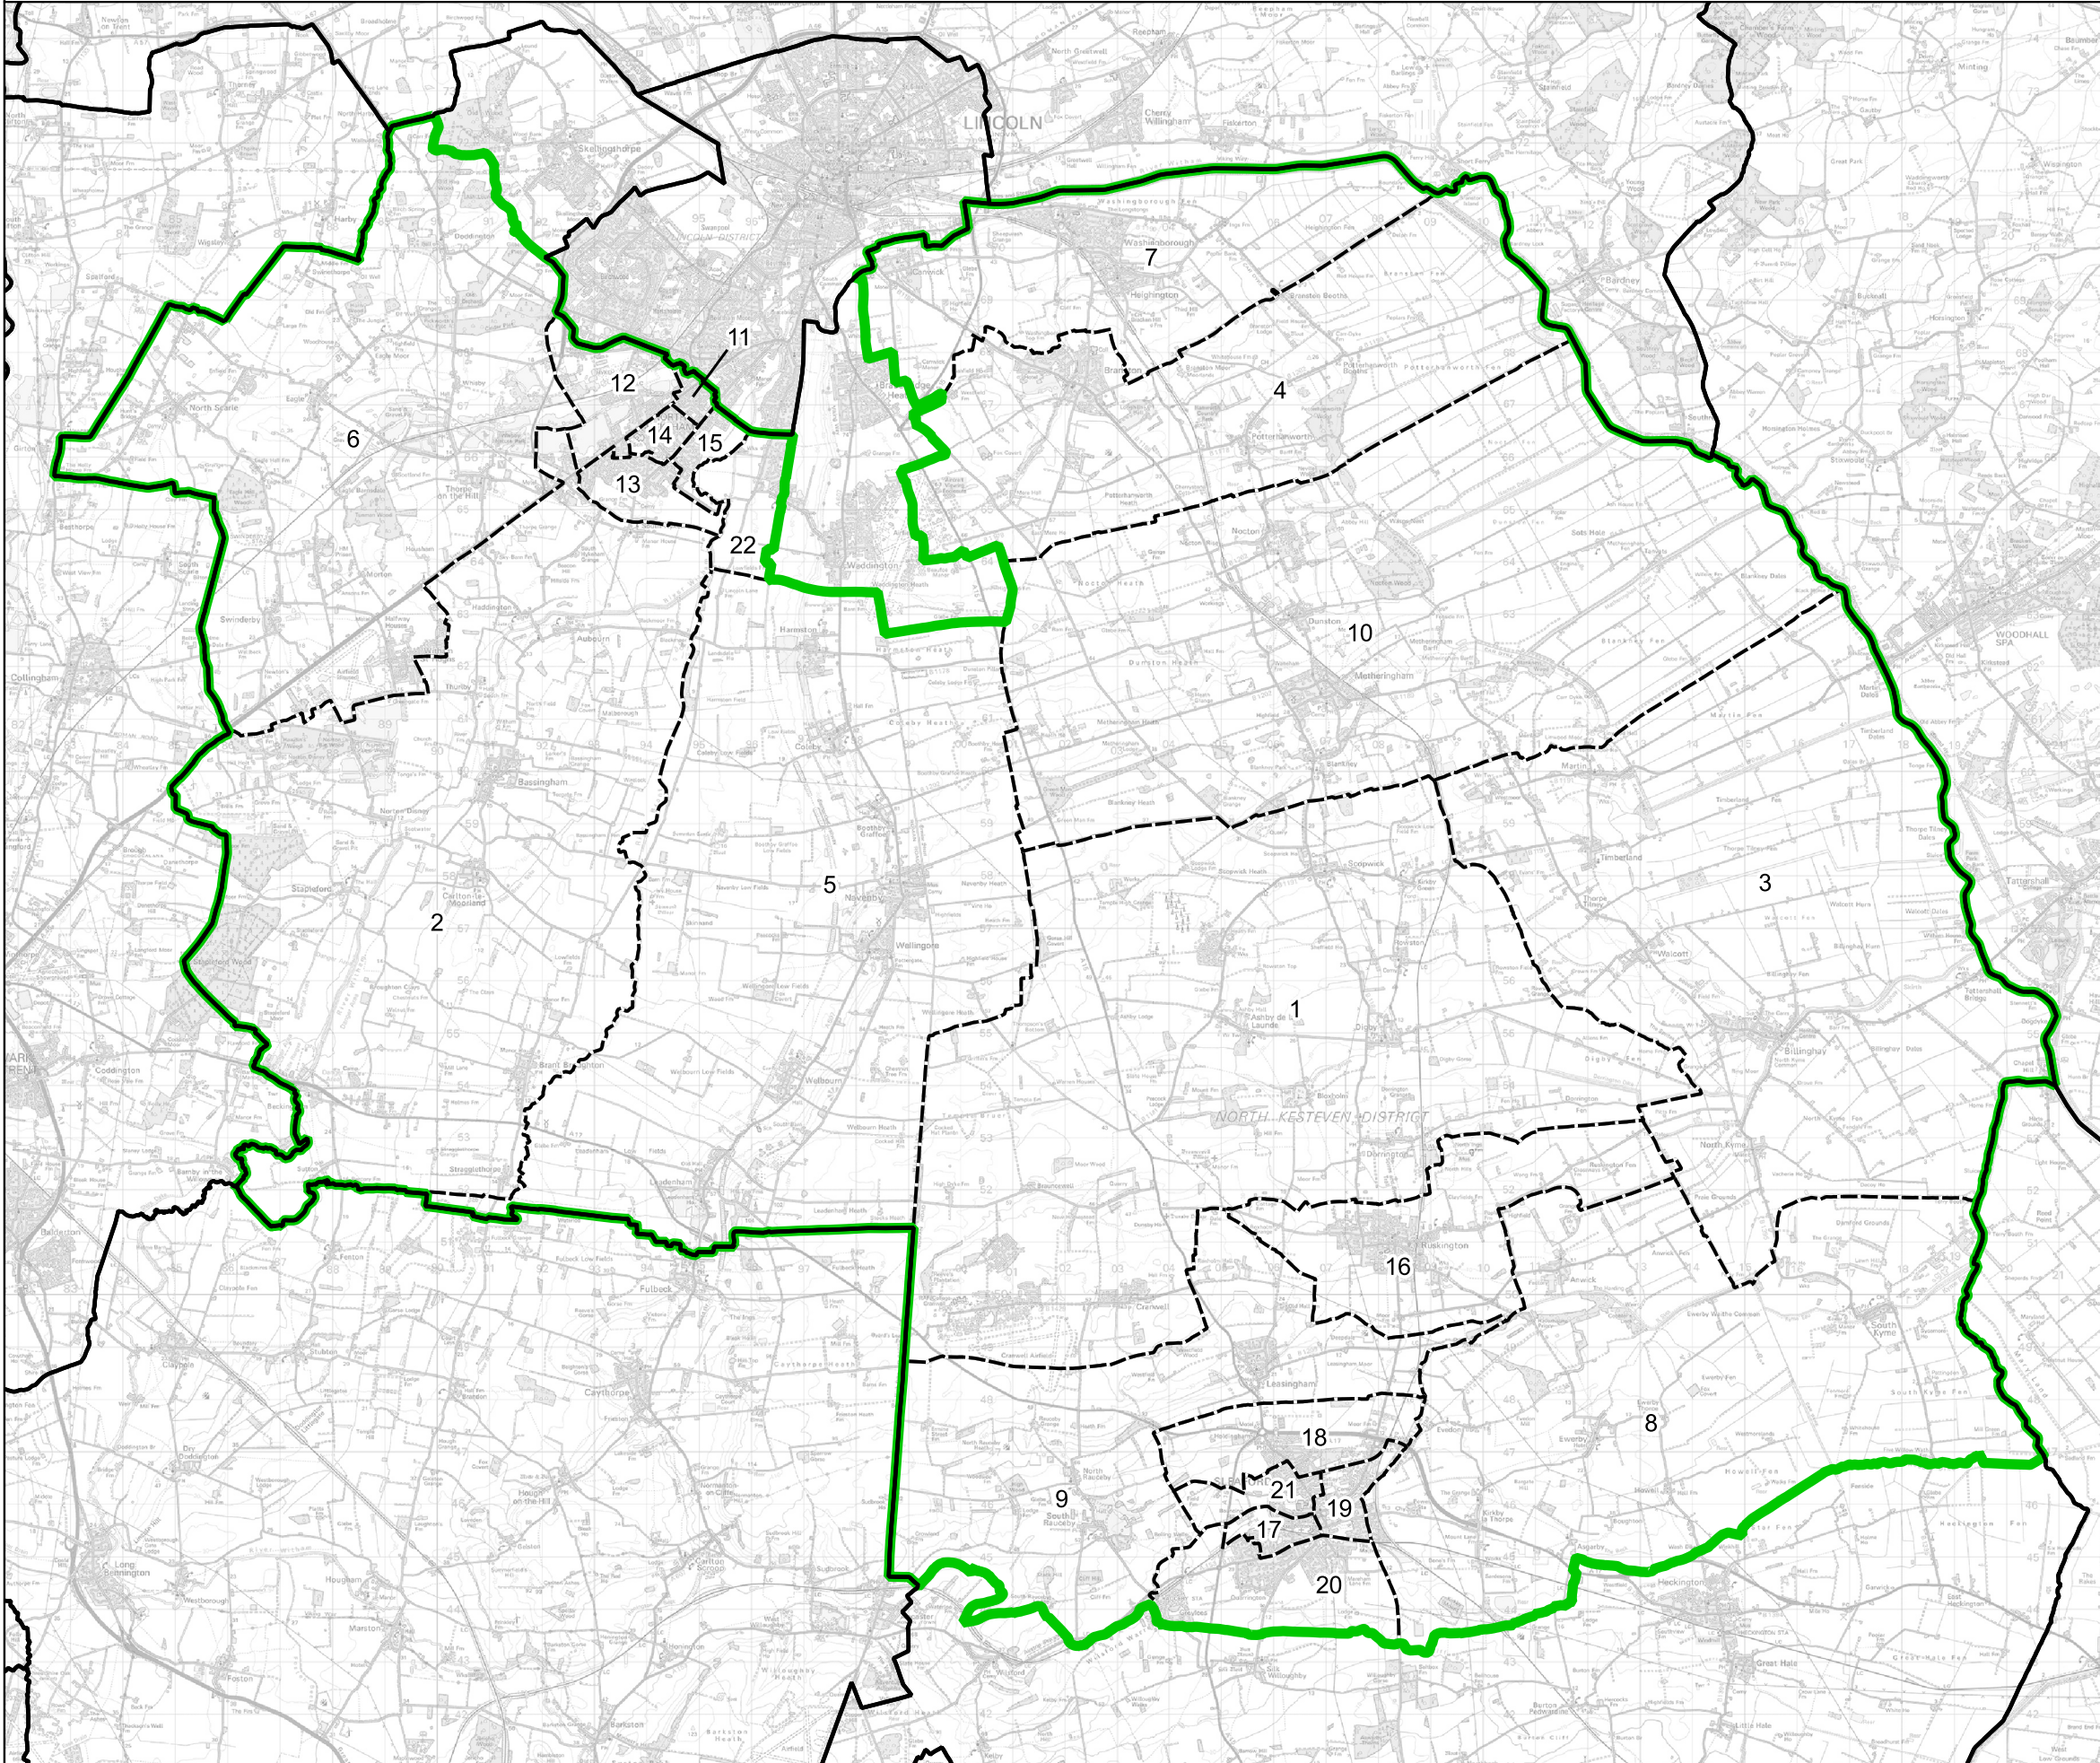

# Boundary Commission for England - Final Recommendations for the East Midlands Region

## Sleaford and North Hykeham County Constituency - Electorate 73,380

- Wards:
- 1 Ashby de la Launde and Cranwell
  - 2 Bassetlaw and Brant Broughton
  - 3 Billinghay, Martin and North Kyme
  - 4 Branston
  - 5 Cliff Villages
  - 6 Eagle, Swinderby and Witham St. Hughs
  - 7 Heighington and Washingborough
  - 8 Kirkby la Thorpe and South Kyme
  - 9 Leasingham and Rauceby
  - 10 Metheringham
  - 11 North Hykeham Forum
  - 12 North Hykeham Memorial
  - 13 North Hykeham Mill
  - 14 North Hykeham Moor
  - 15 North Hykeham Witham
  - 16 Ruskington
  - 17 Sleaford Castle
  - 18 Sleaford Holdingham
  - 19 Sleaford Navigation
  - 20 Sleaford Quarrington and Mareham
  - 21 Sleaford Westholme
  - 22 Waddington West

Constituency

Local Authorities

Wards

0 1 2 km

© Crown copyright and database rights 2023 OS 100018289. You are permitted to use this data solely to enable you to respond to, or interact with, the organisation that provided you with the data. You are not permitted to copy, sub-licence, distribute or sell any of this data to third parties in any form. Third party rights to enforce the terms of this licence shall be reserved to OS.

Sleaford and North Hykeham County Constituency