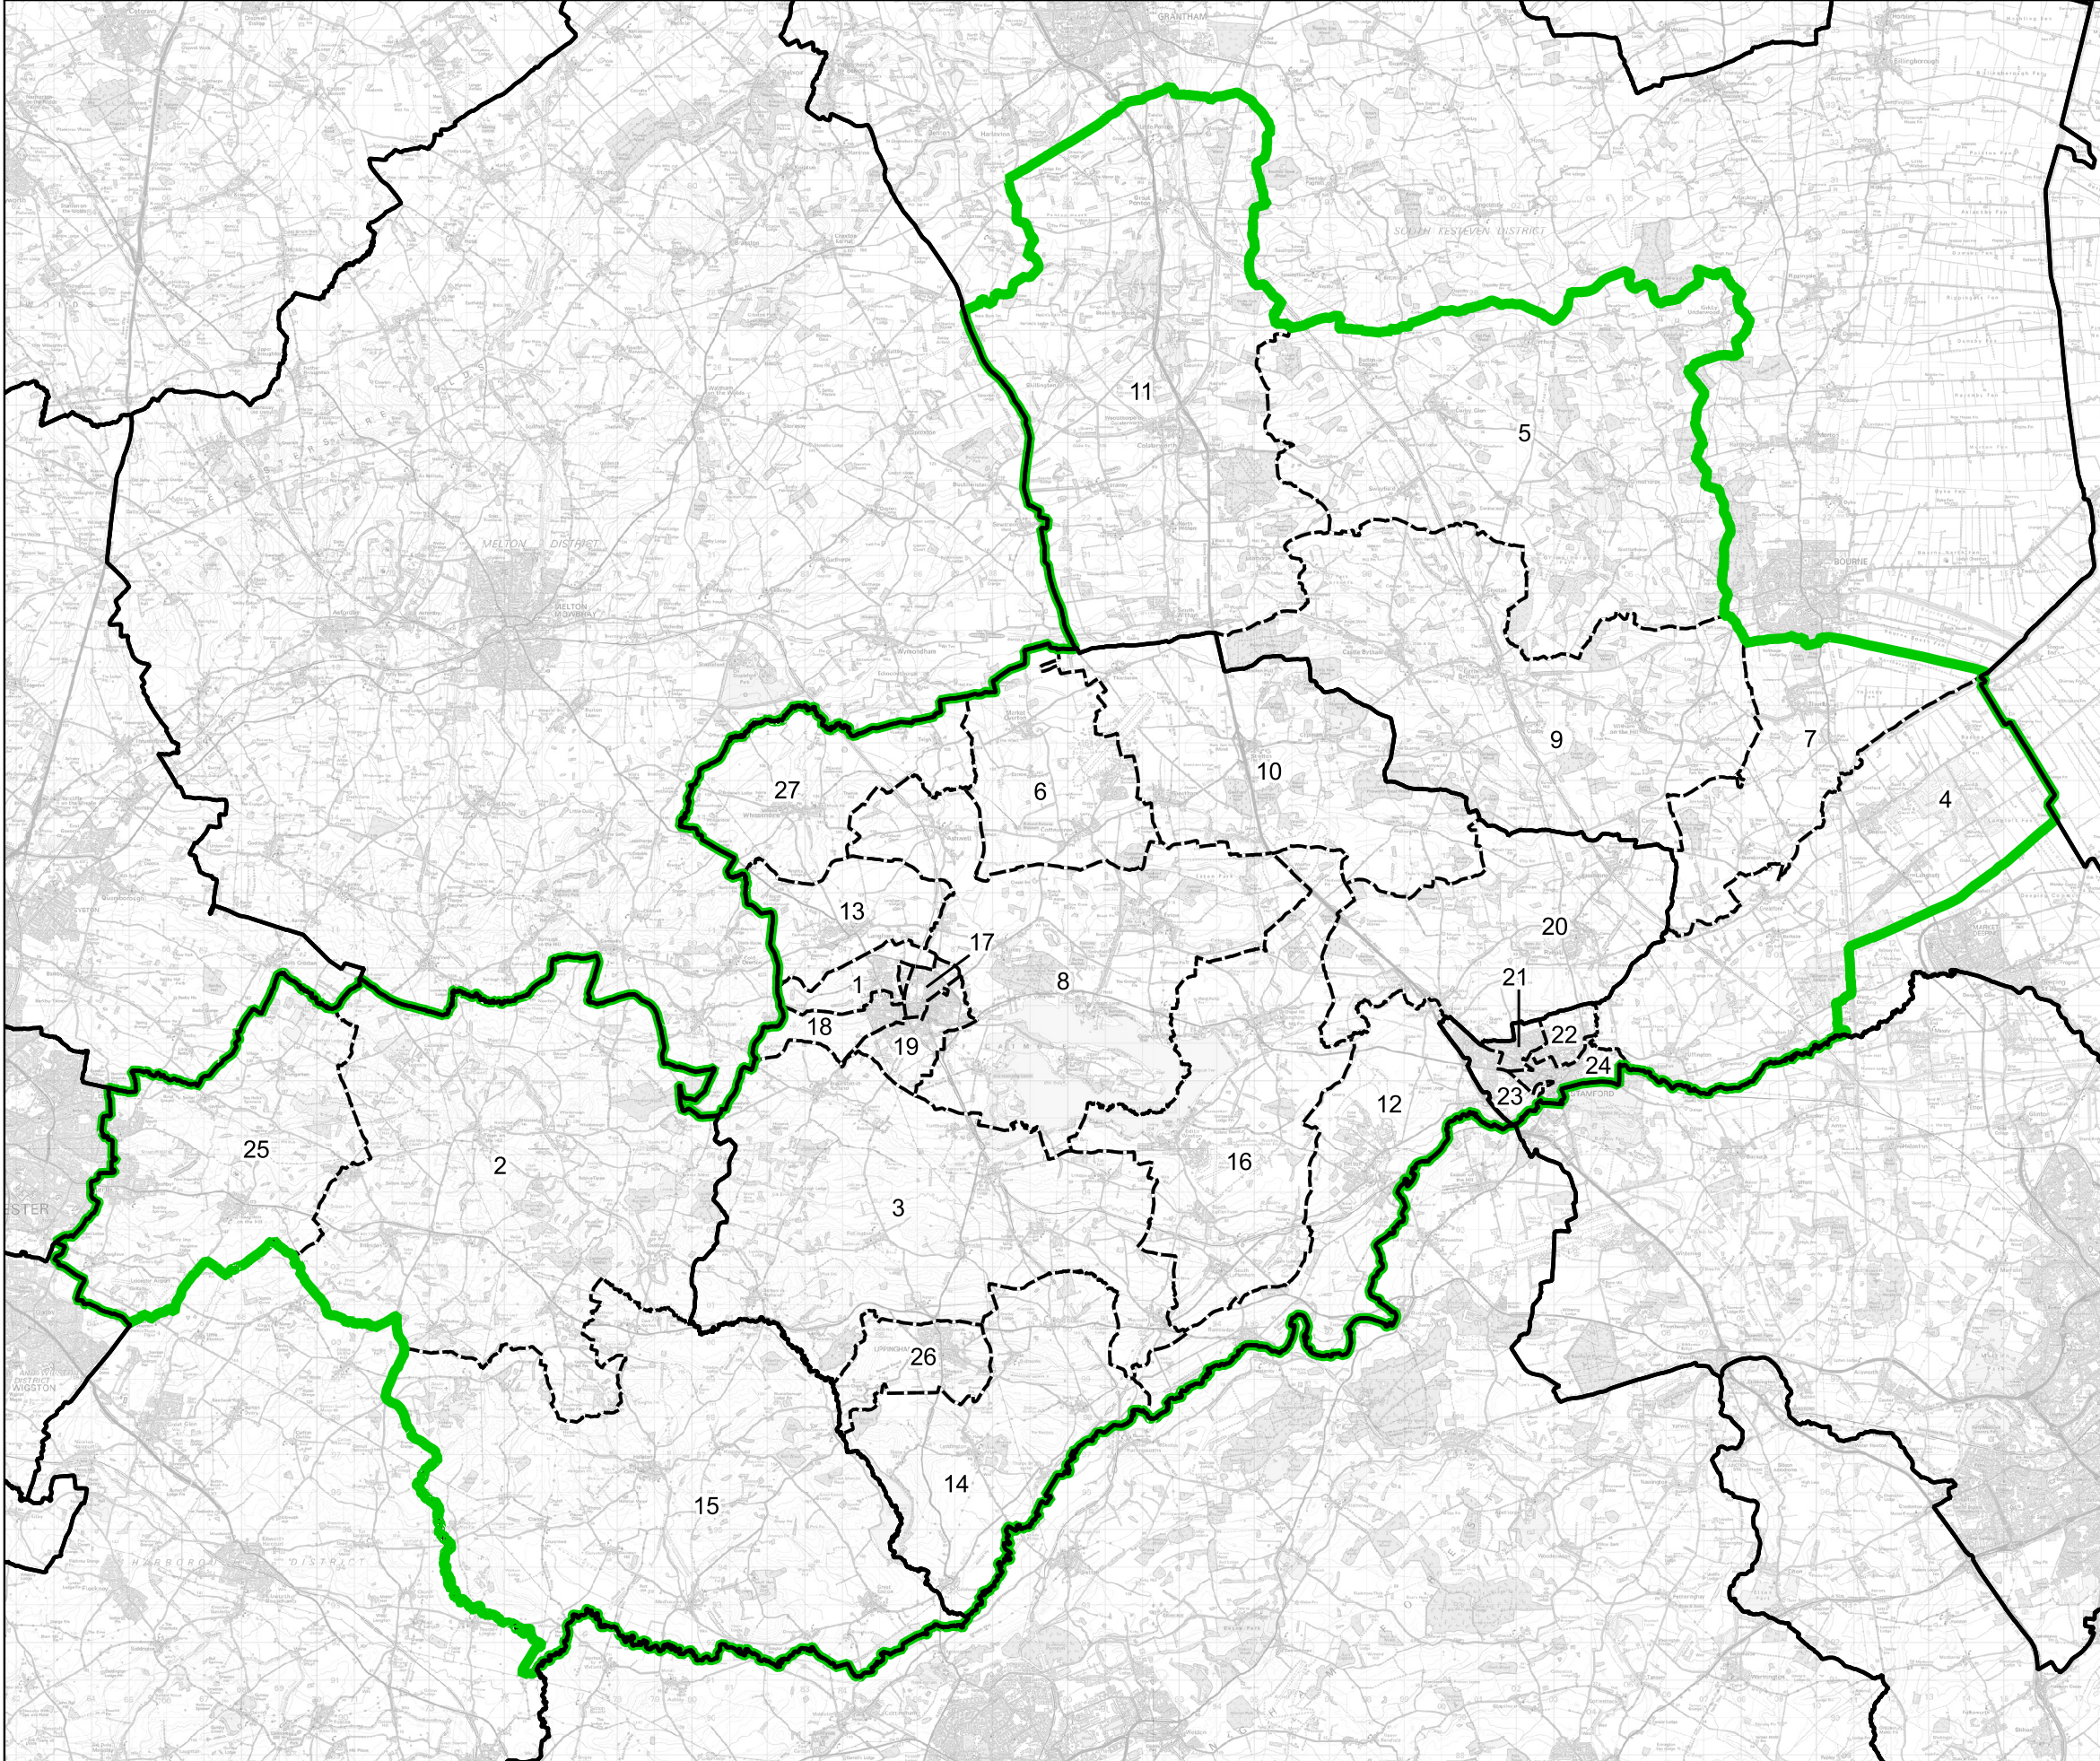

Boundary Commission for England - Final Recommendations for the East Midlands Region

Rutland and Stamford County Constituency - Electorate 70,864

Wards:

- 1 Barleythorpe
- 2 Billesdon & Tilton
- 3 Braunston & Martinsthorpe
- 4 Casewick
- 5 Castle
- 6 Cottesmore
- 7 Dole Wood
- 8 Exton
- 9 Glen
- 10 Greetham
- 11 Isaac Newton
- 12 Ketton
- 13 Langham
- 14 Lyddington
- 15 Nevill
- 16 Normanton
- 17 Oakham North East
- 18 Oakham North West
- 19 Oakham South
- 20 Ryhall & Casterton
- 21 Stamford All Saints
- 22 Stamford St. George's
- 23 Stamford St. John's
- 24 Stamford St. Mary's
- 25 Thurnby & Houghton
- 26 Uppingham
- 27 Whissendine

Constituency
 Local Authorities
 Wards

0 2 4 km

© Crown copyright and database rights 2023 OS 100018289. You are permitted to use this data solely to enable you to respond to, or interact with, the organisation that provided you with the data. You are not permitted to copy, sub-licence, distribute or sell any of this data to third parties in any form. Third party rights to enforce the terms of this licence shall be reserved to OS.

Rutland and Stamford County Constituency