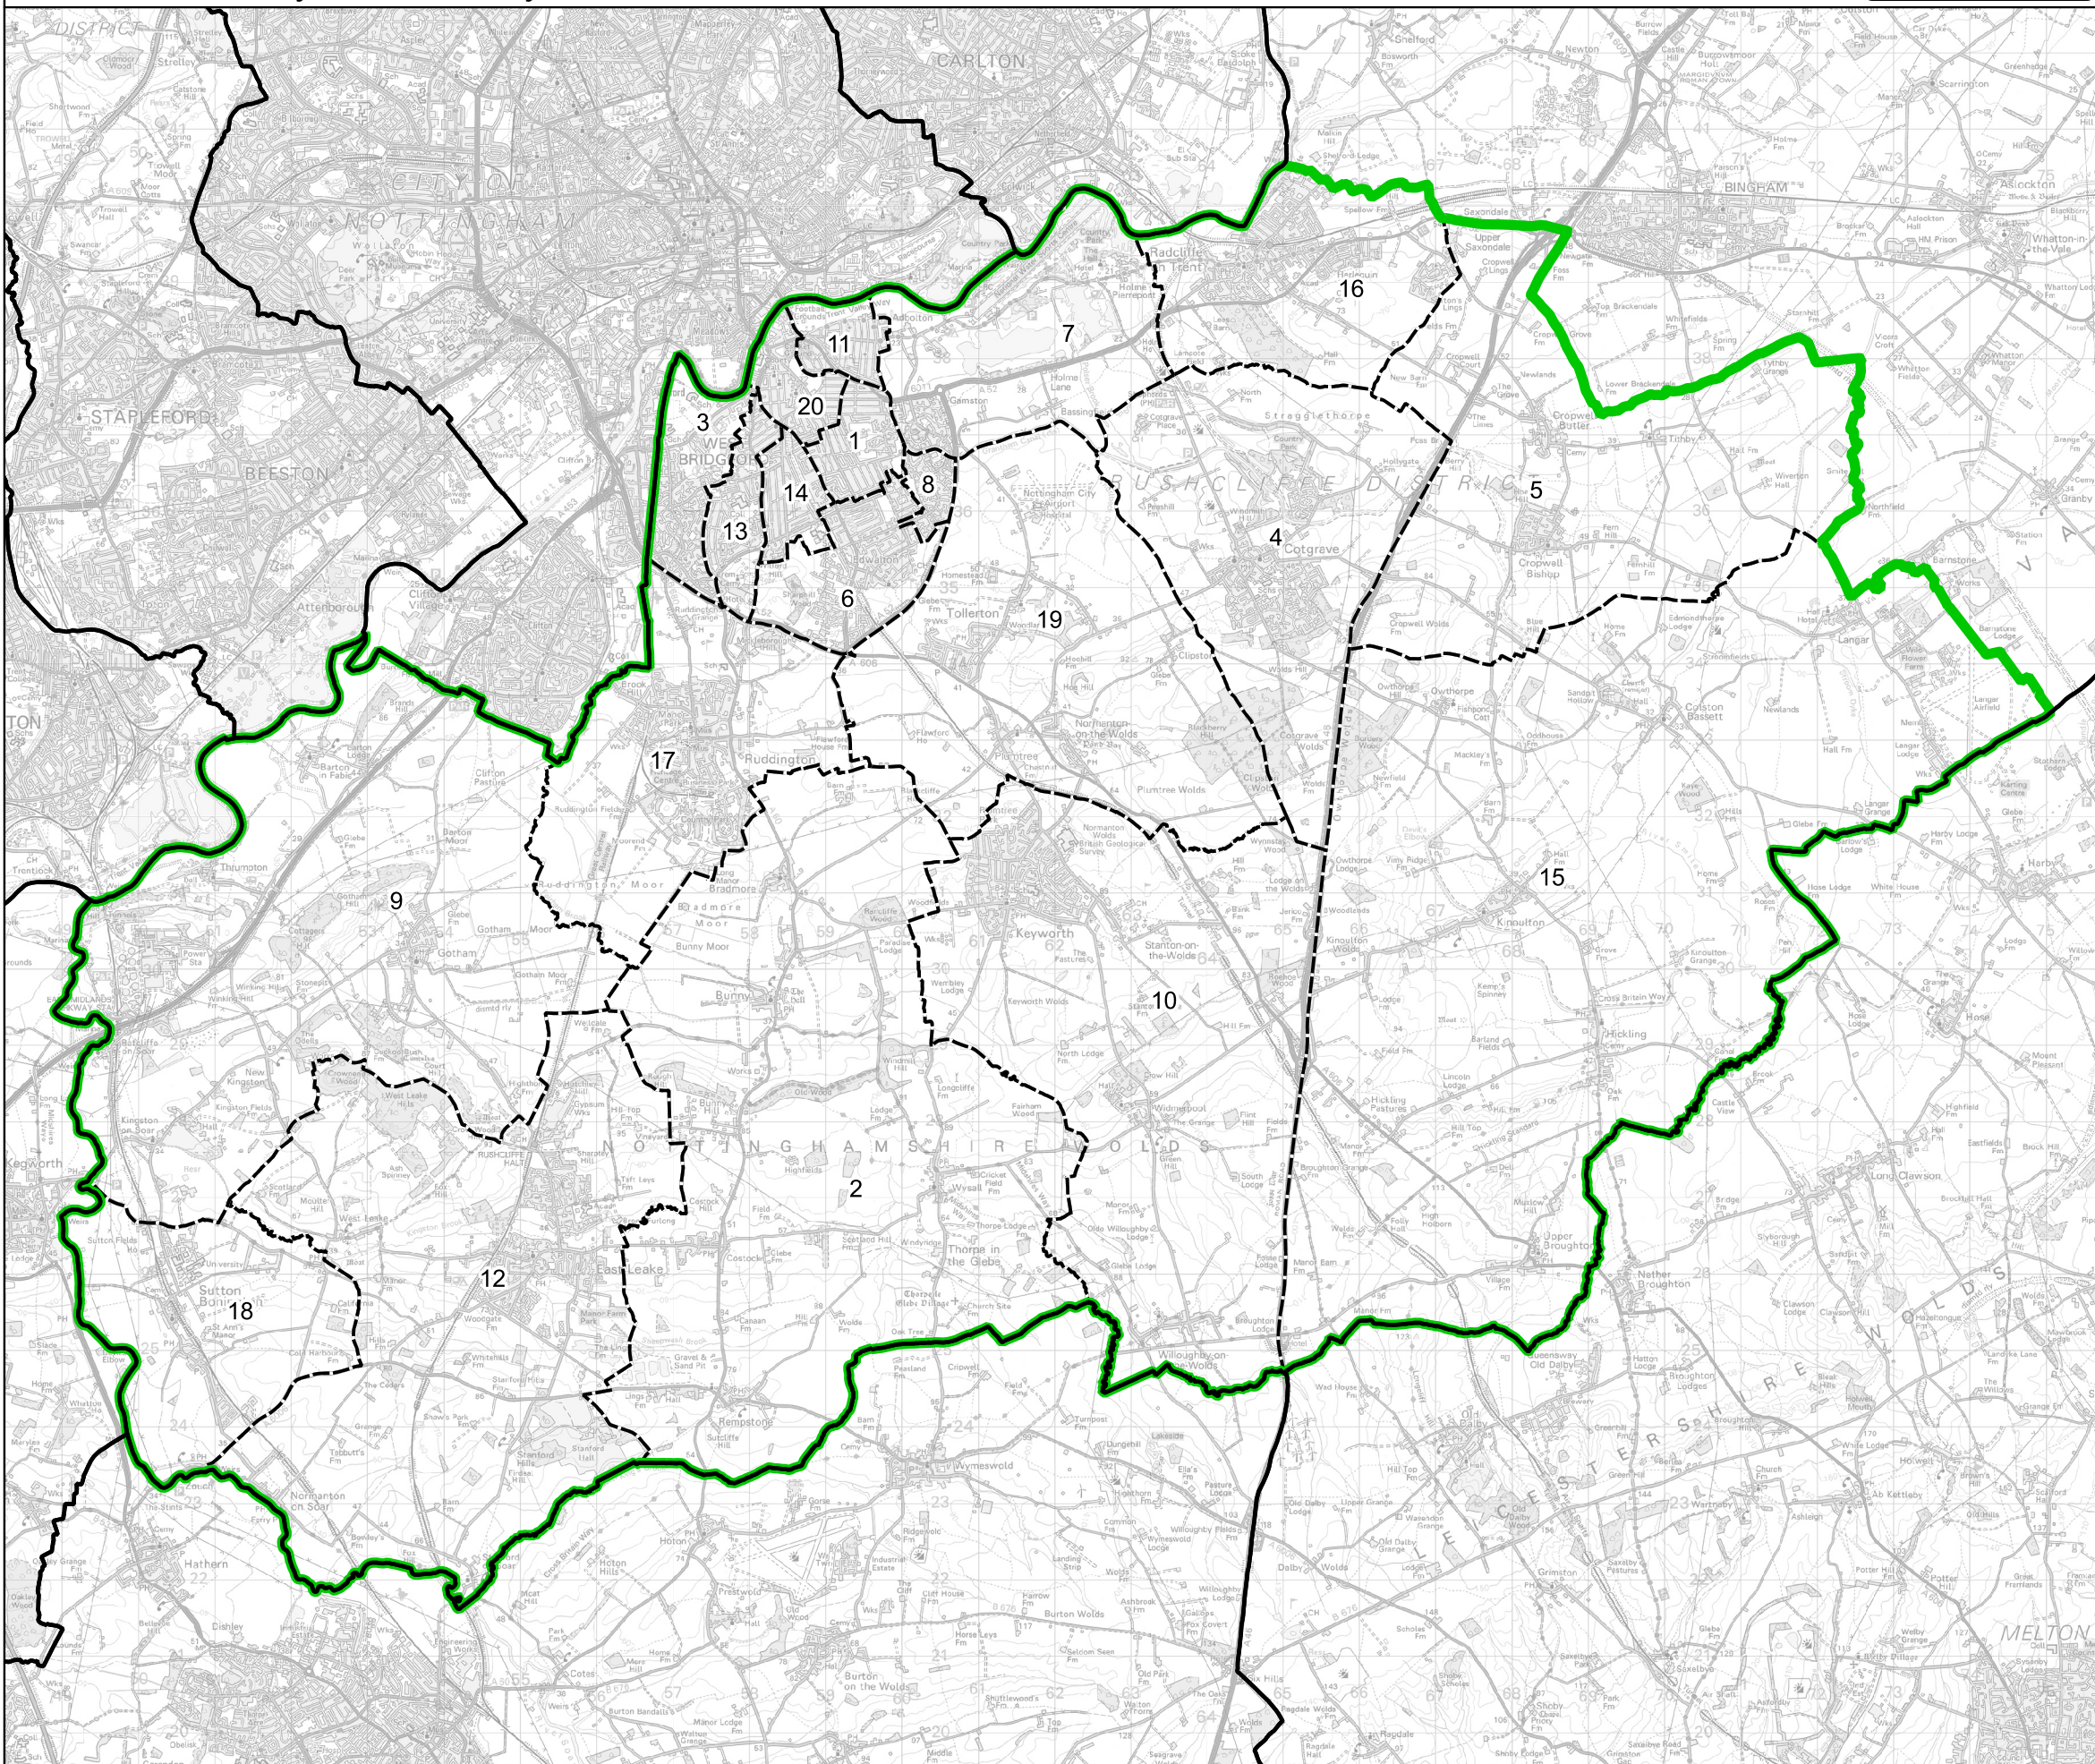

# Boundary Commission for England - Final Recommendations for the East Midlands Region

## Rushcliffe County Constituency - Electorate 76,171

Wards:

- 1 Abbey
- 2 Bunny
- 3 Compton Acres
- 4 Cotgrave
- 5 Cropwell
- 6 Edwalton
- 7 Gamston North
- 8 Gamston South
- 9 Gotham
- 10 Keyworth & Wolds
- 11 Lady Bay
- 12 Leake
- 13 Lutterell
- 14 Musters
- 15 Nevile & Langar
- 16 Radcliffe on Trent
- 17 Ruddington
- 18 Sutton Bonington
- 19 Tollerton
- 20 Trent Bridge

- Constituency
- Local Authorities
- Wards

0 1 2 km

© Crown copyright and database rights 2023 OS 100018289. You are permitted to use this data solely to enable you to respond to, or interact with, the organisation that provided you with the data. You are not permitted to copy, sub-licence, distribute or sell any of this data to third parties in any form. Third party rights to enforce the terms of this licence shall be reserved to OS.

Rushcliffe County Constituency