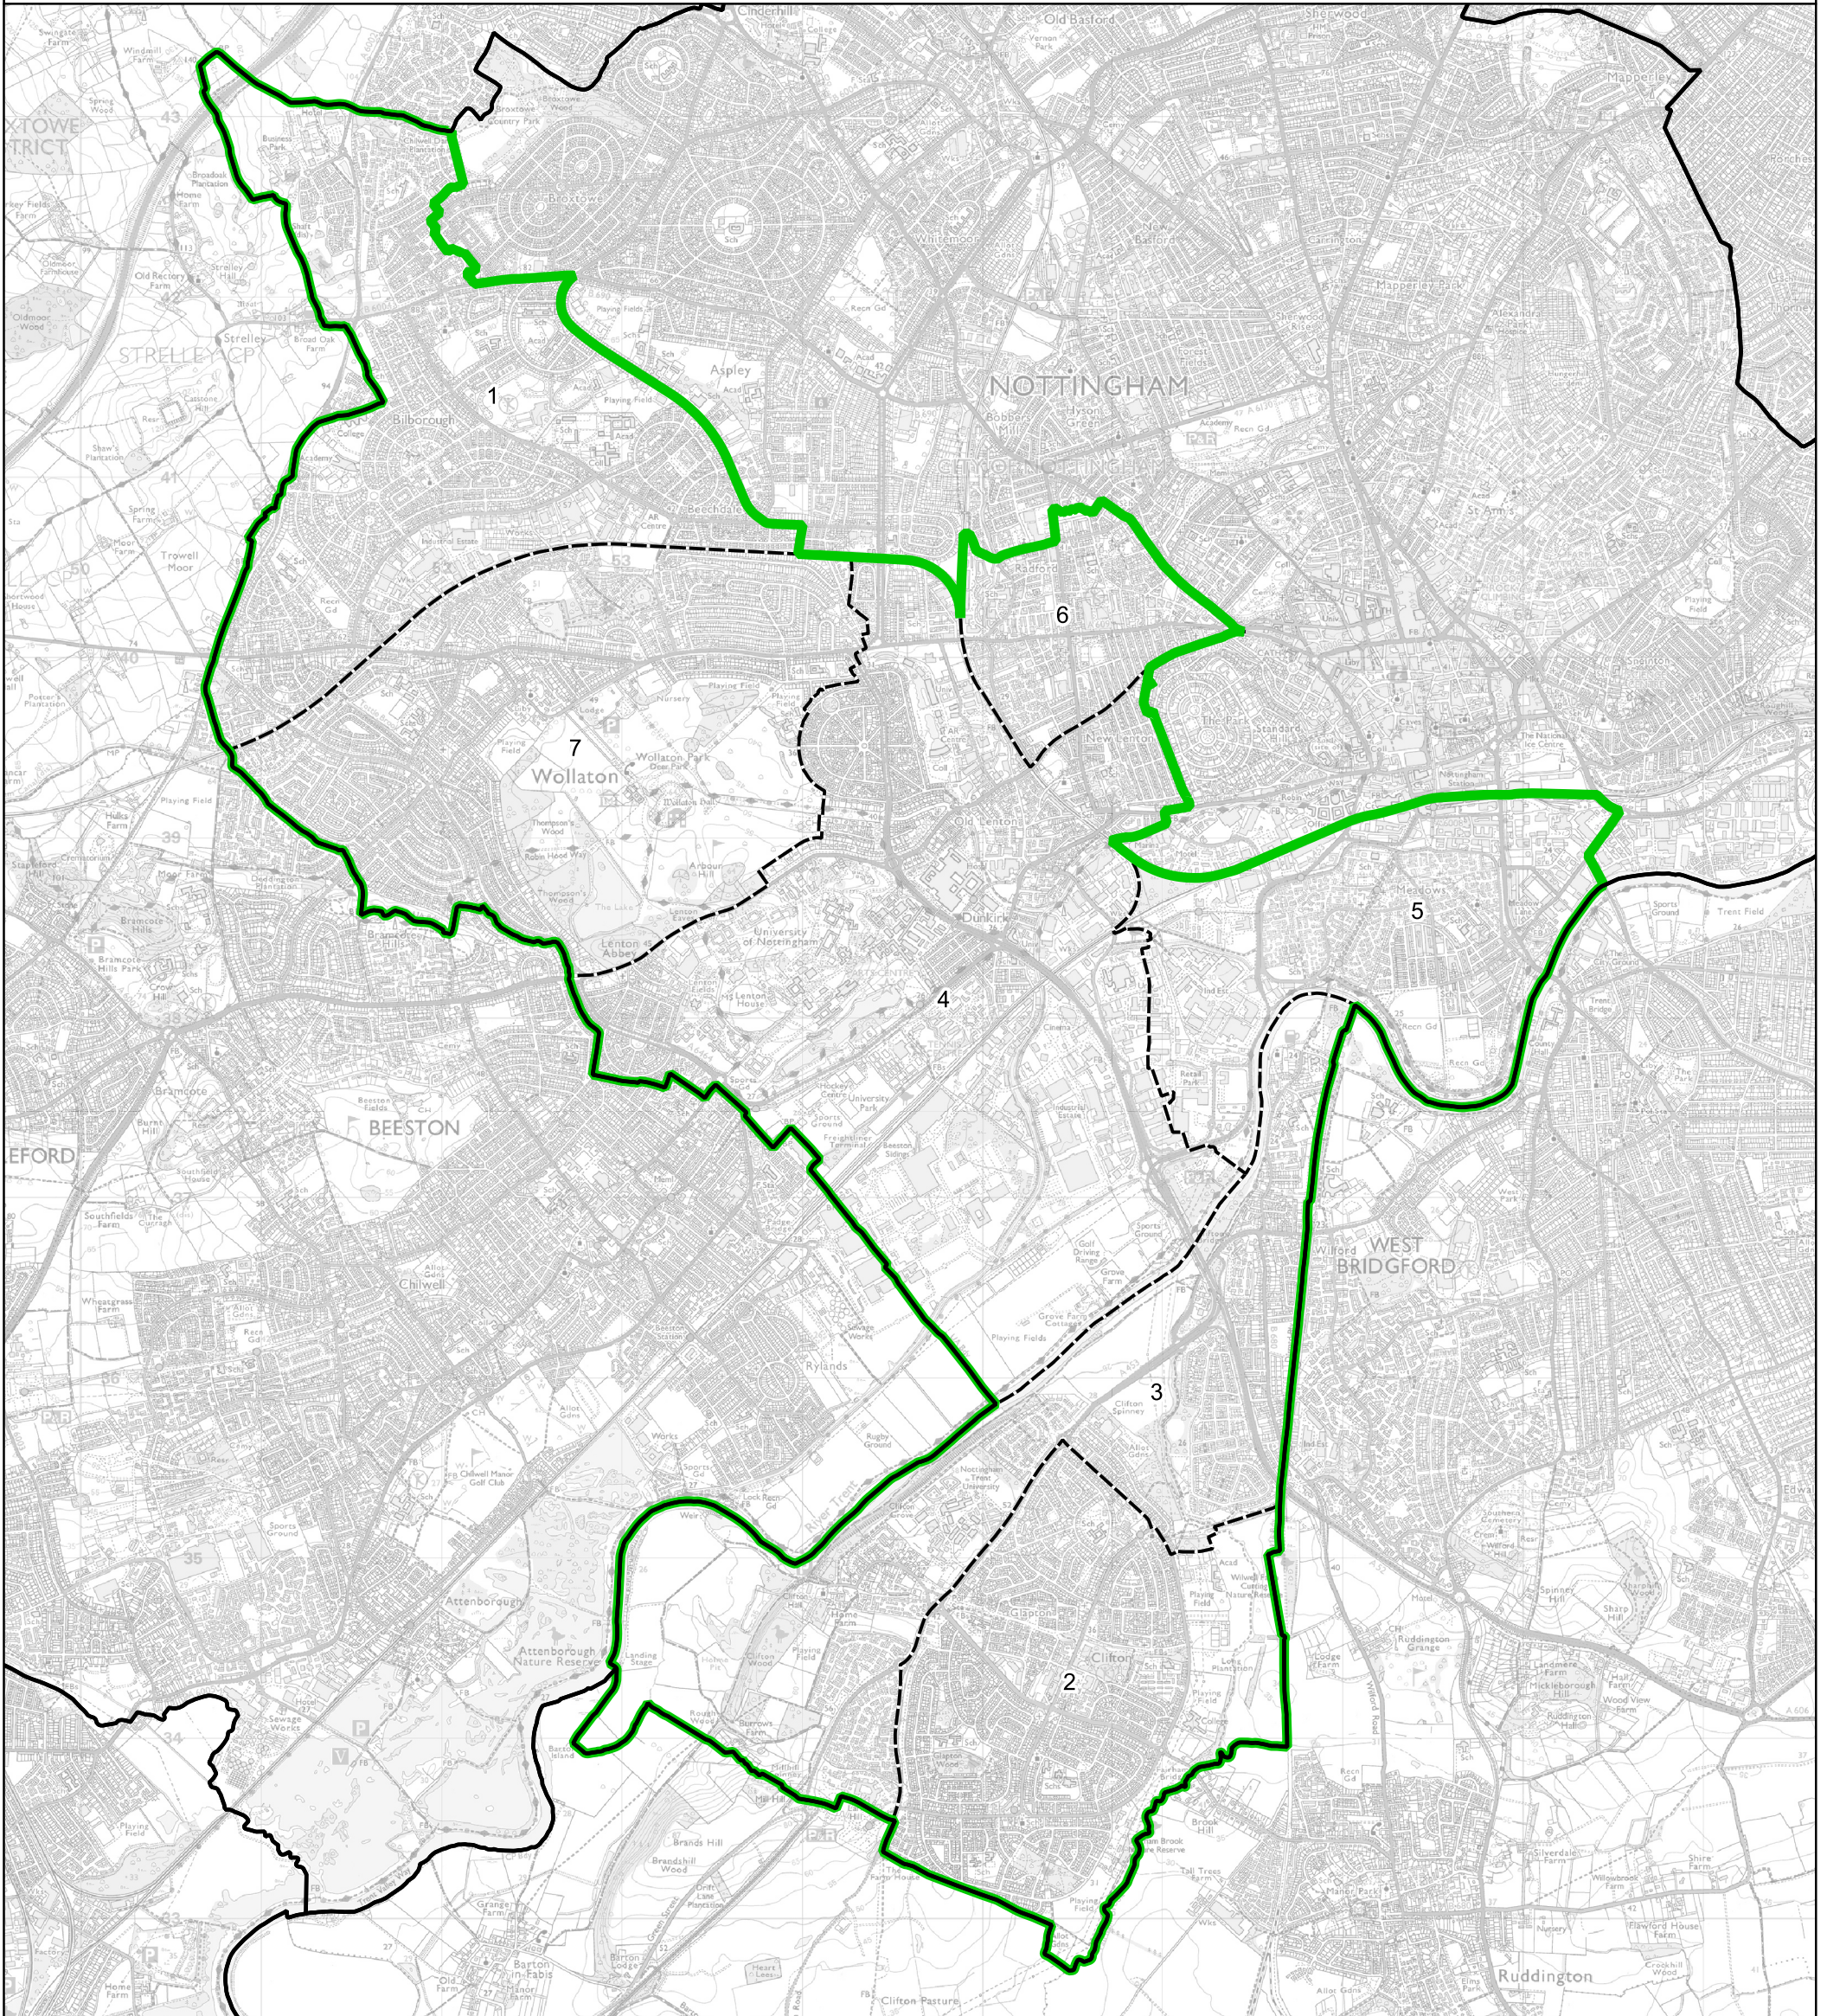

Boundary Commission for England - Final Recommendations for the East Midlands Region
 Nottingham South Borough Constituency - Electorate 76,076

Wards:

- 1 Bilborough
- 2 Clifton East
- 3 Clifton West
- 4 Lenton & Wollaton East
- 5 Meadows
- 6 Radford
- 7 Wollaton West

- Constituency
- Local Authorities
- Wards

© Crown copyright and database rights 2023 OS 100018289. You are permitted to use this data solely to enable you to respond to, or interact with, the organisation that provided you with the data. You are not permitted to copy, sub-licence, distribute or sell any of this data to third parties in any form. Third party rights to enforce the terms of this licence shall be reserved to OS.

Nottingham South Borough Constituency