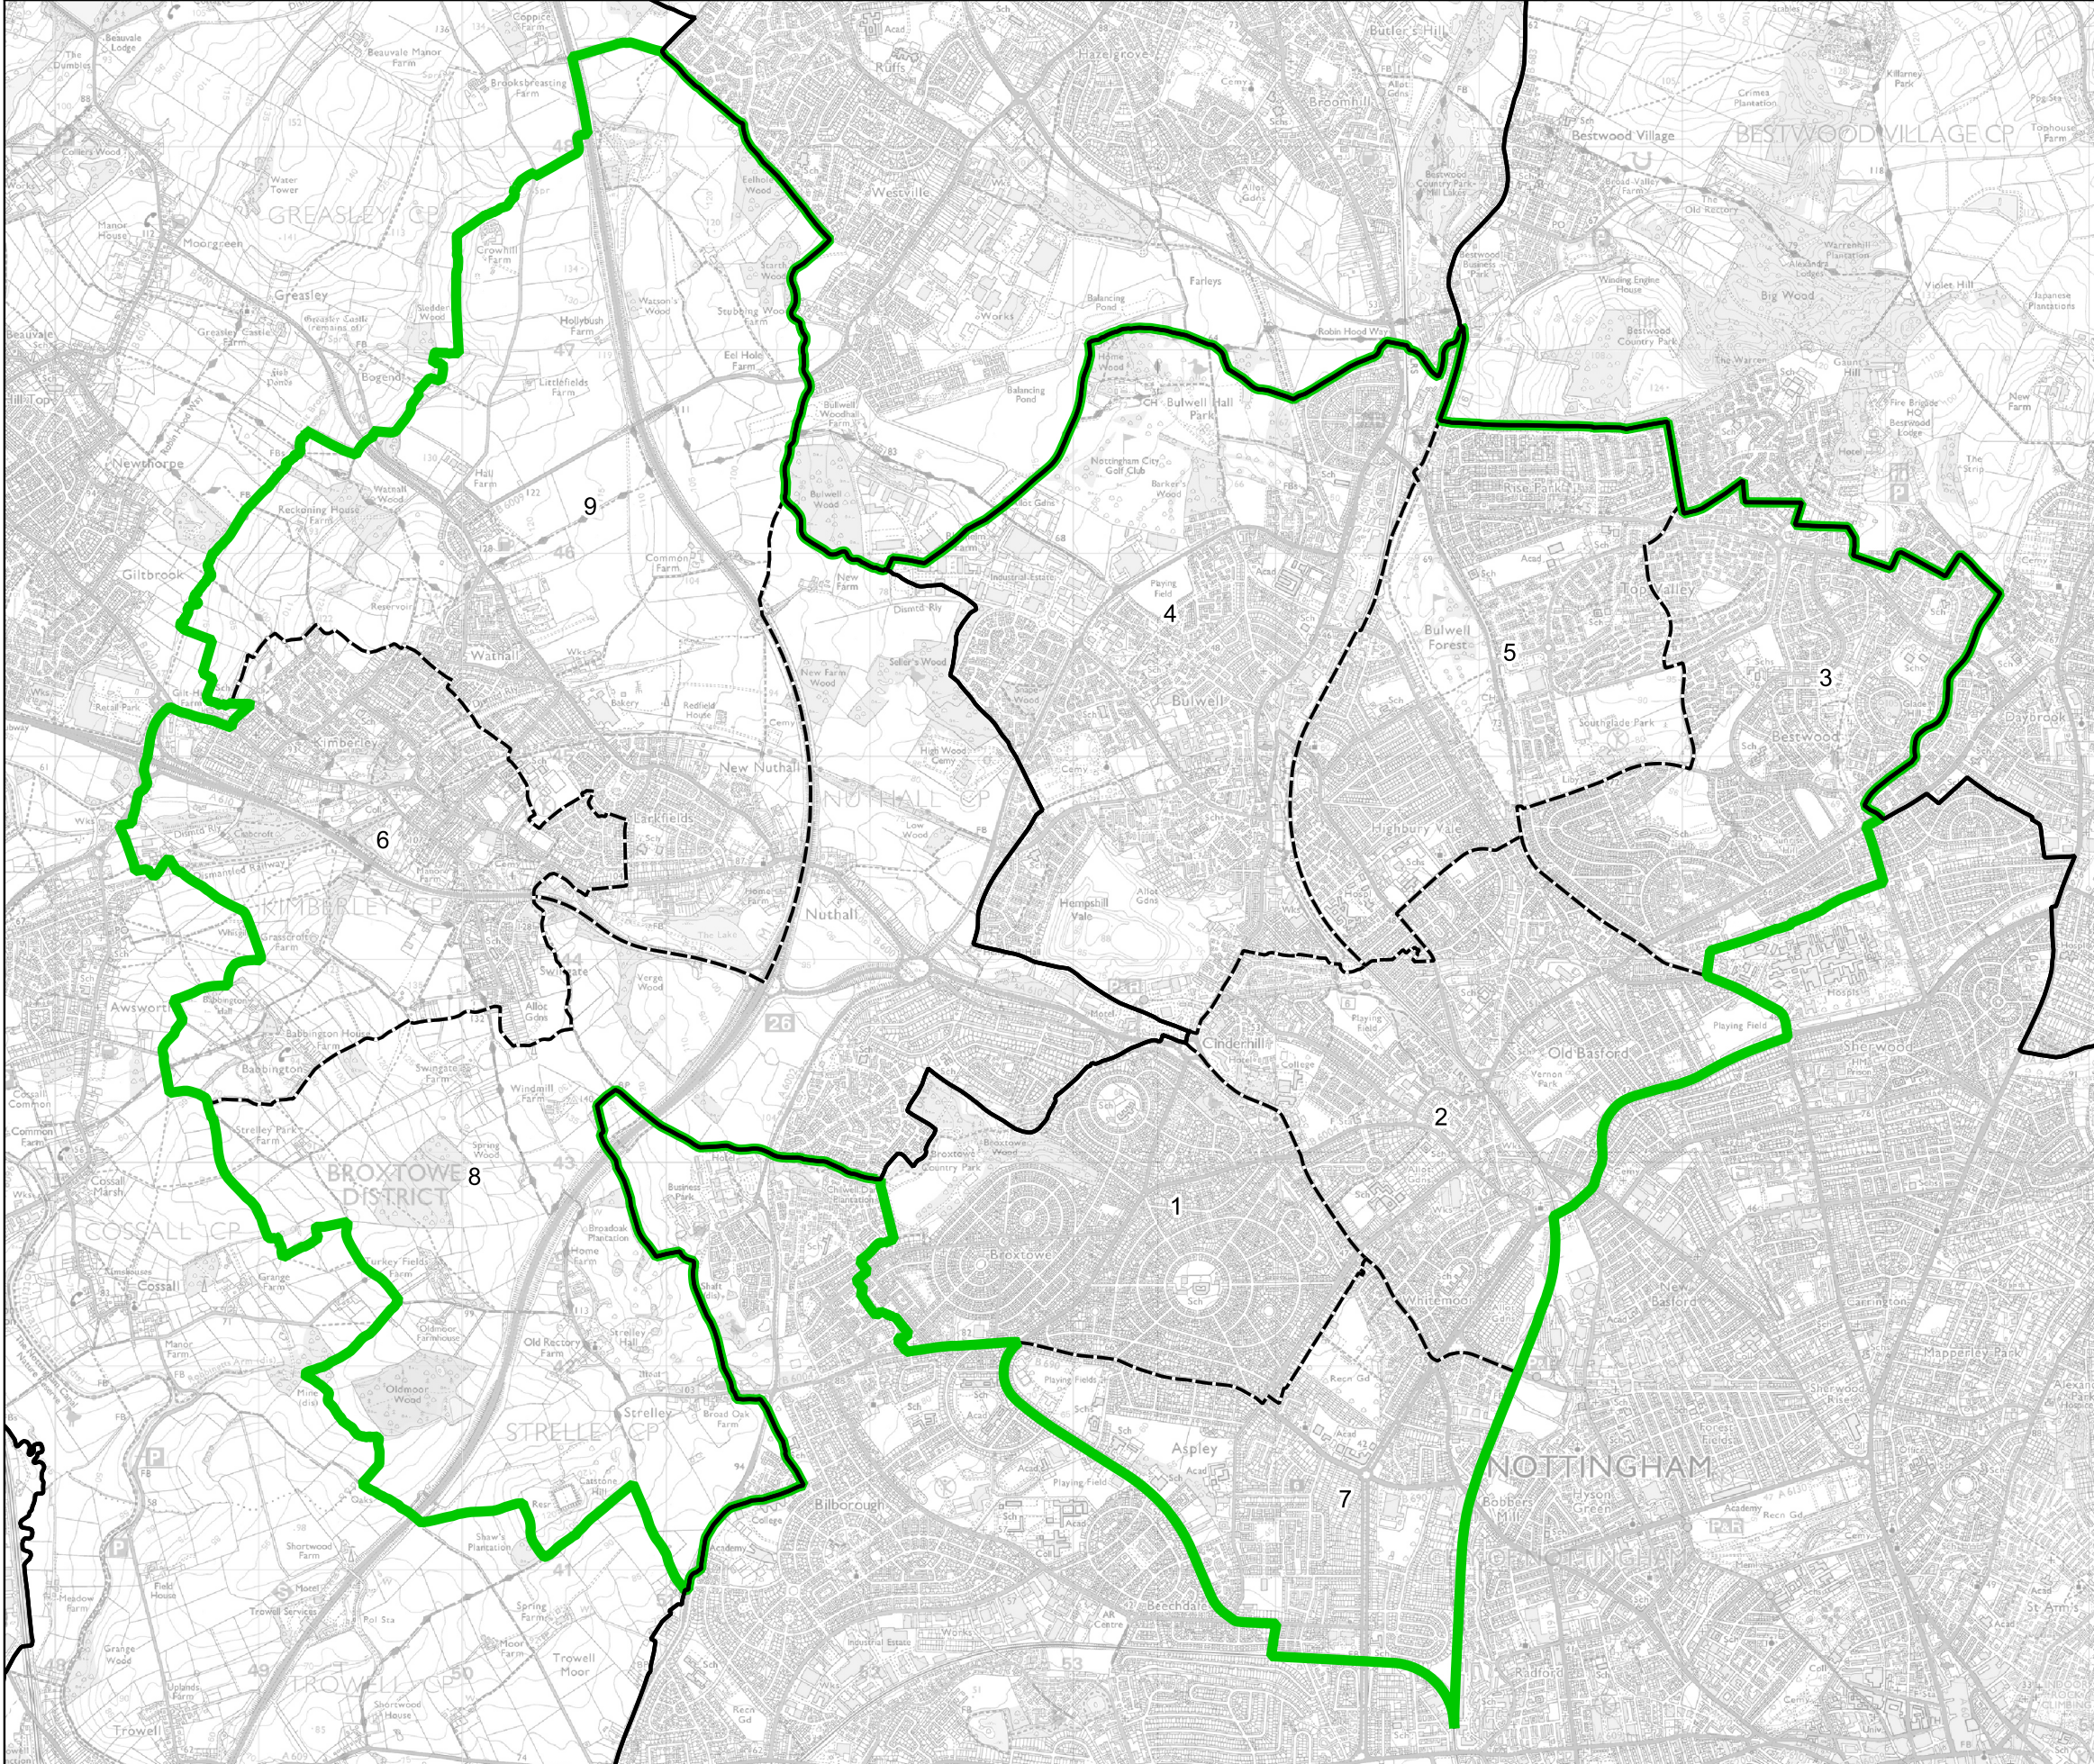

Boundary Commission for England - Final Recommendations for the East Midlands Region

Nottingham North and Kimberley Borough Constituency - Electorate 74,515

Wards:

- 1 Aspley
- 2 Basford
- 3 Bestwood
- 4 Bulwell
- 5 Bulwell Forest
- 6 Kimberley
- 7 Leen Valley
- 8 Nuthall East & Strelley
- 9 Watnall & Nuthall West

- Constituency
- Local Authorities
- Wards

0 0.5 1 km

© Crown copyright and database rights 2023 OS 100018289. You are permitted to use this data solely to enable you to respond to, or interact with, the organisation that provided you with the data. You are not permitted to copy, sub-licence, distribute or sell any of this data to third parties in any form. Third party rights to enforce the terms of this licence shall be reserved to OS.

Nottingham North and Kimberley Borough Constituency