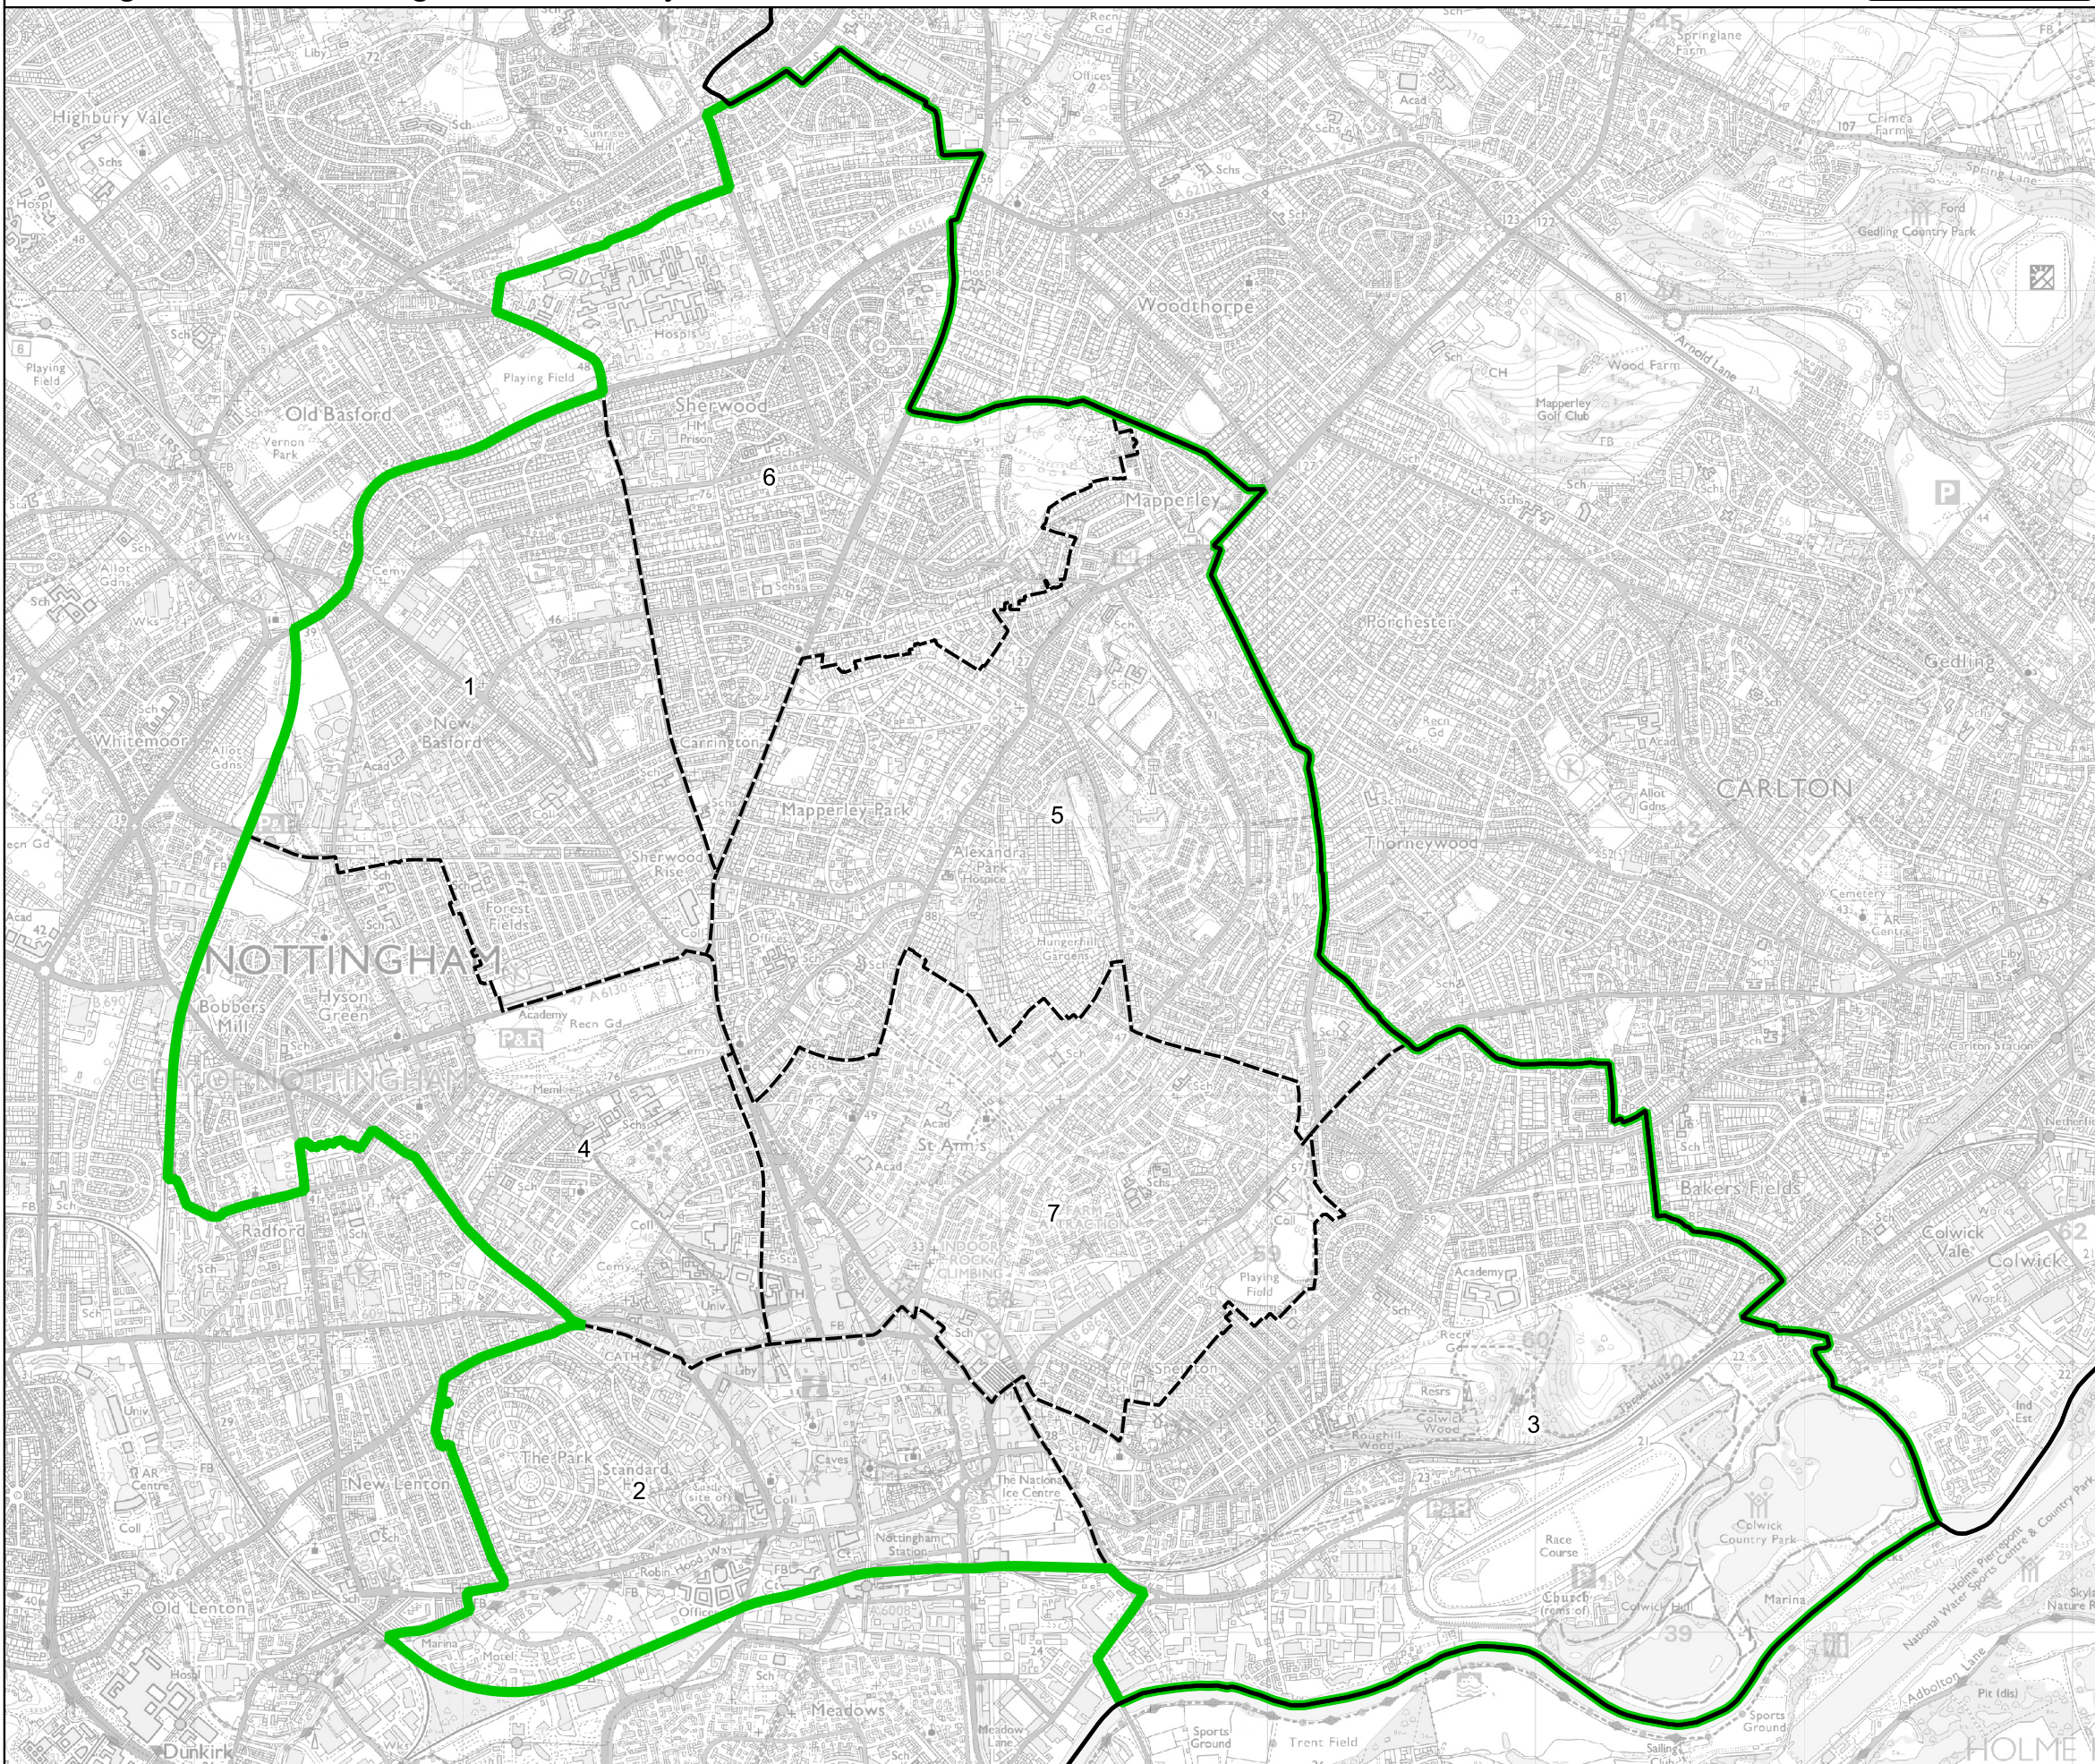

Boundary Commission for England - Final Recommendations for the East Midlands Region

Nottingham East Borough Constituency - Electorate 75,327

- Wards:
- 1 Berridge
 - 2 Castle
 - 3 Dales
 - 4 Hyson Green & Arboretum
 - 5 Mapperley
 - 6 Sherwood
 - 7 St. Ann's

- Constituency
- Local Authorities
- Wards

0 0.3 0.6 km

© Crown copyright and database rights 2023 OS 100018289. You are permitted to use this data solely to enable you to respond to, or interact with, the organisation that provided you with the data. You are not permitted to copy, sub-licence, distribute or sell any of this data to third parties in any form. Third party rights to enforce the terms of this licence shall be reserved to OS.