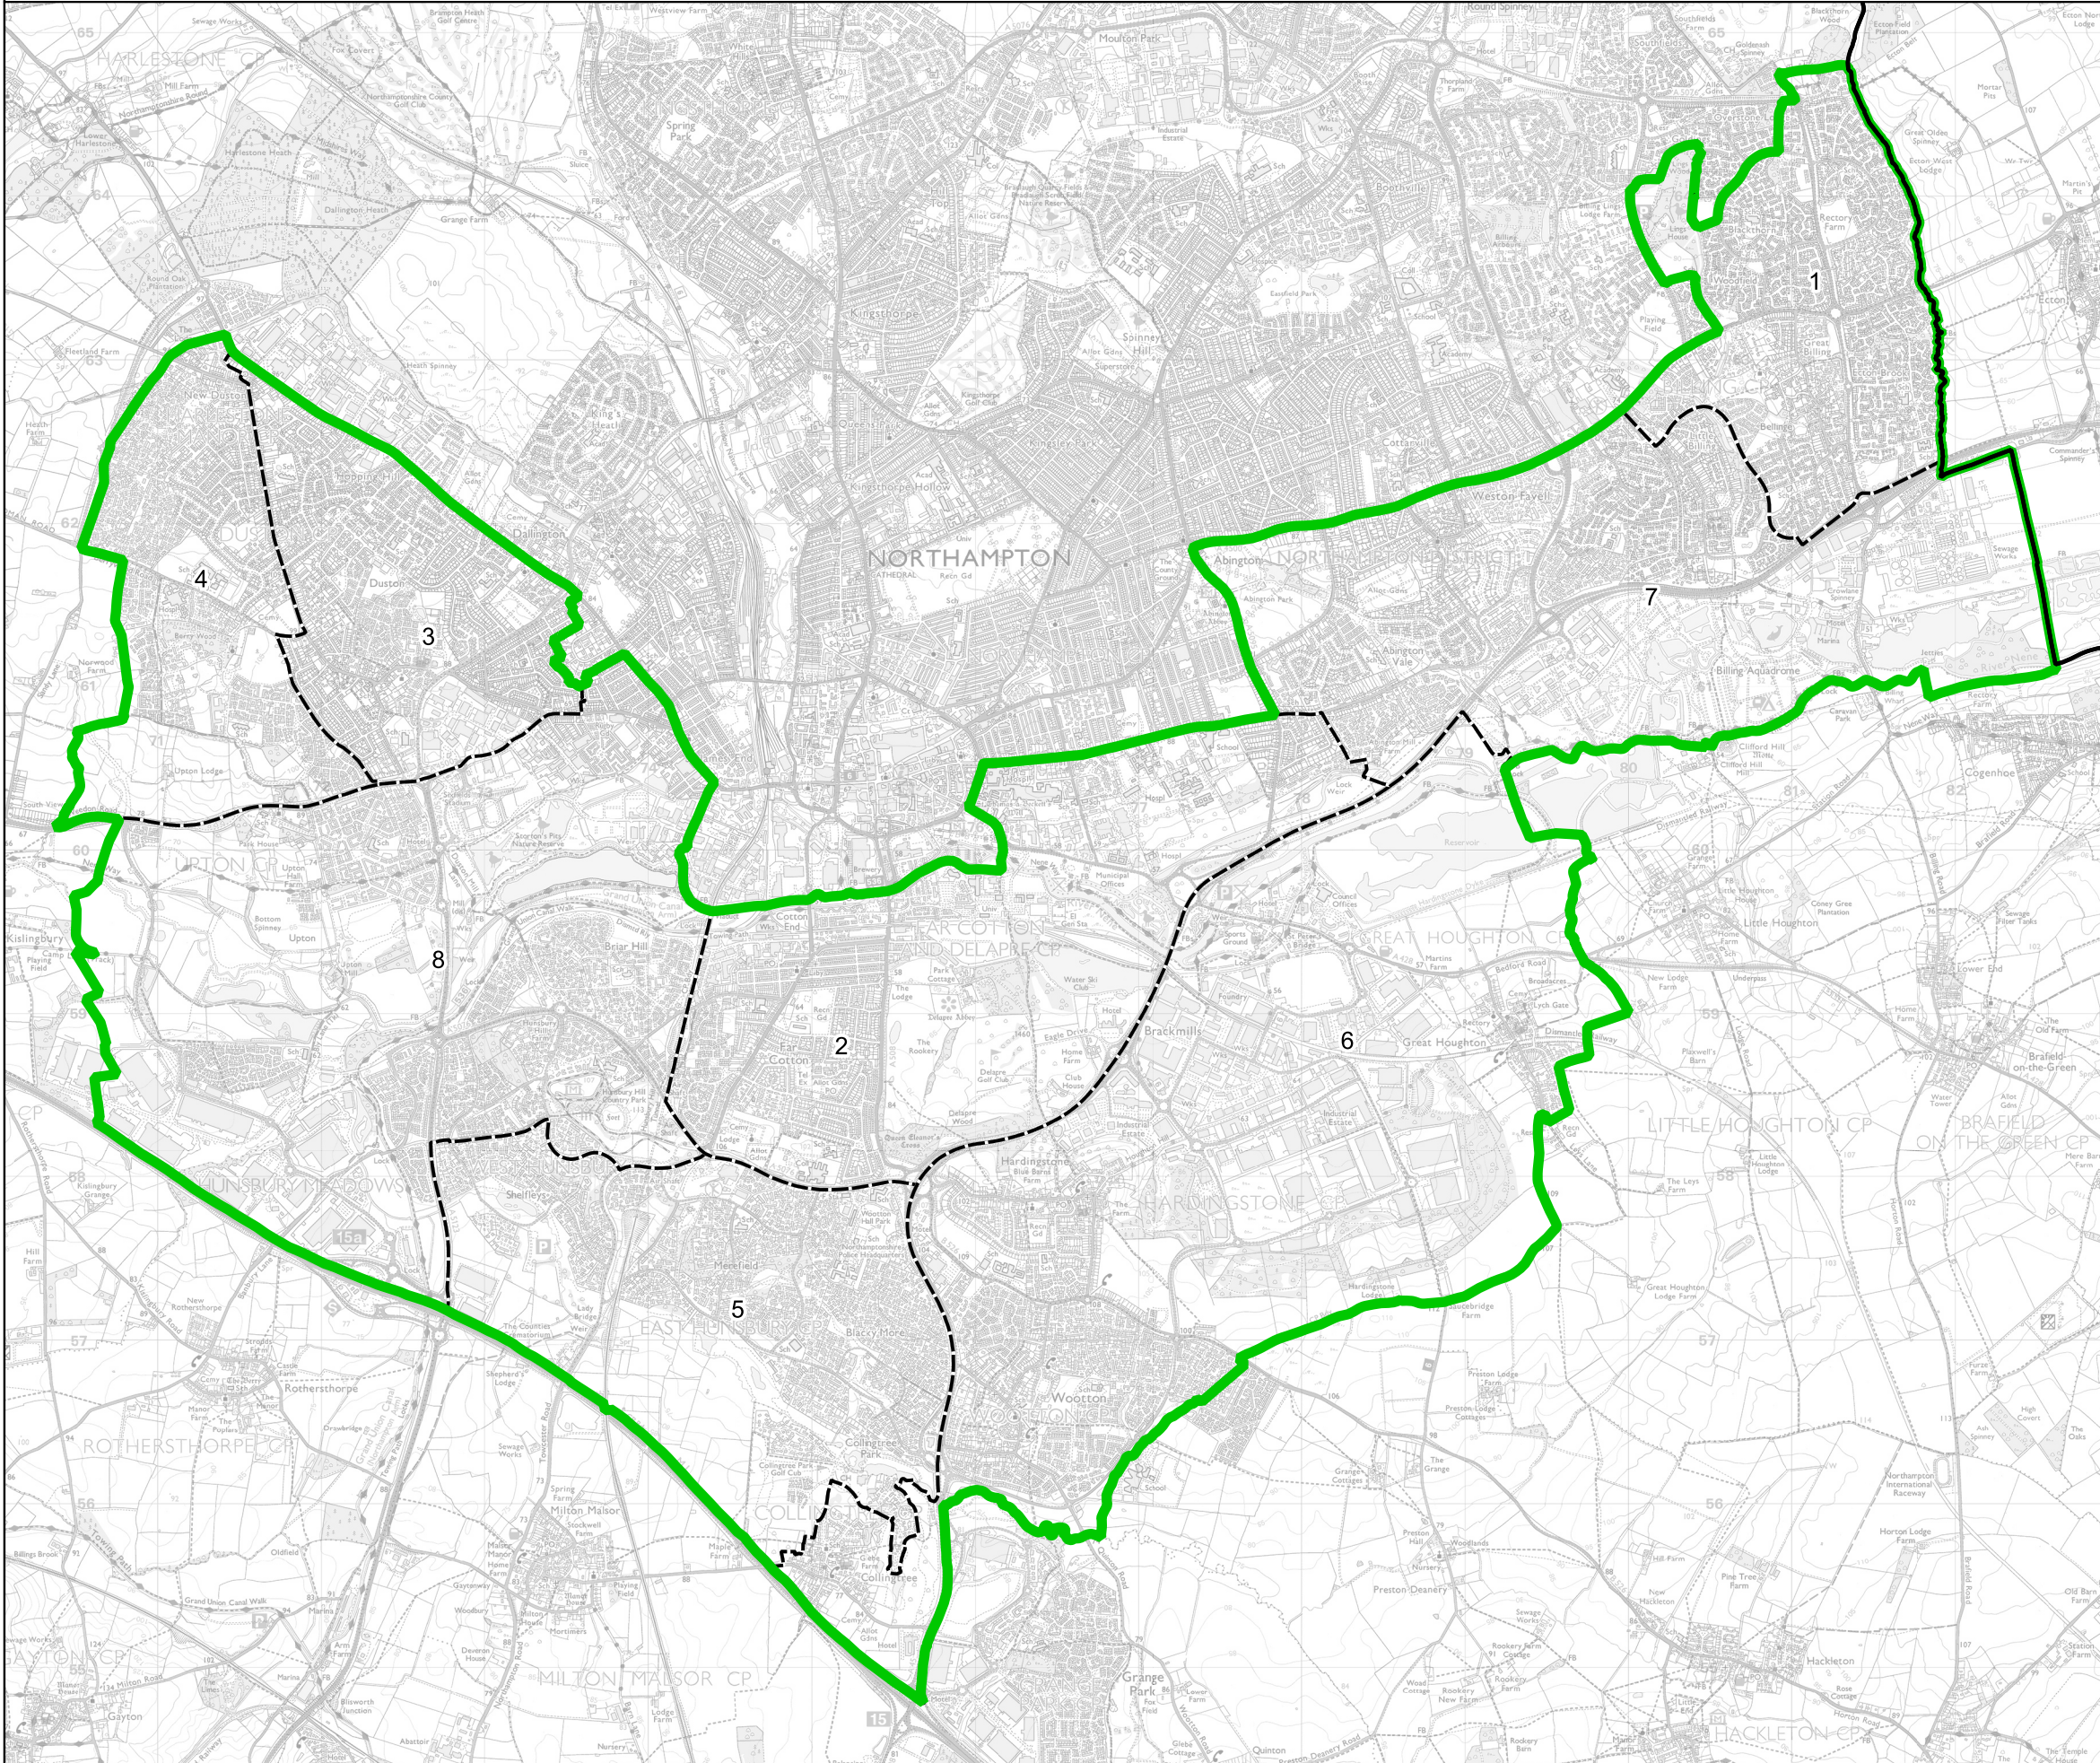

# Boundary Commission for England - Final Recommendations for the East Midlands Region

## Northampton South Borough Constituency - Electorate 71,512

- Wards:
- 1 Billing and Rectory Farm
  - 2 Delapre and Rushmere
  - 3 Duston East
  - 4 Duston West and St. Crispin
  - 5 East Hunsbury and Shelfleys
  - 6 Nene Valley
  - 7 Riverside Park
  - 8 Sixfields

Constituency  
 Local Authorities  
 Wards

0 0.6 1.2 km

© Crown copyright and database rights 2023 OS 100018289. You are permitted to use this data solely to enable you to respond to, or interact with, the organisation that provided you with the data. You are not permitted to copy, sub-licence, distribute or sell any of this data to third parties in any form. Third party rights to enforce the terms of this licence shall be reserved to OS.