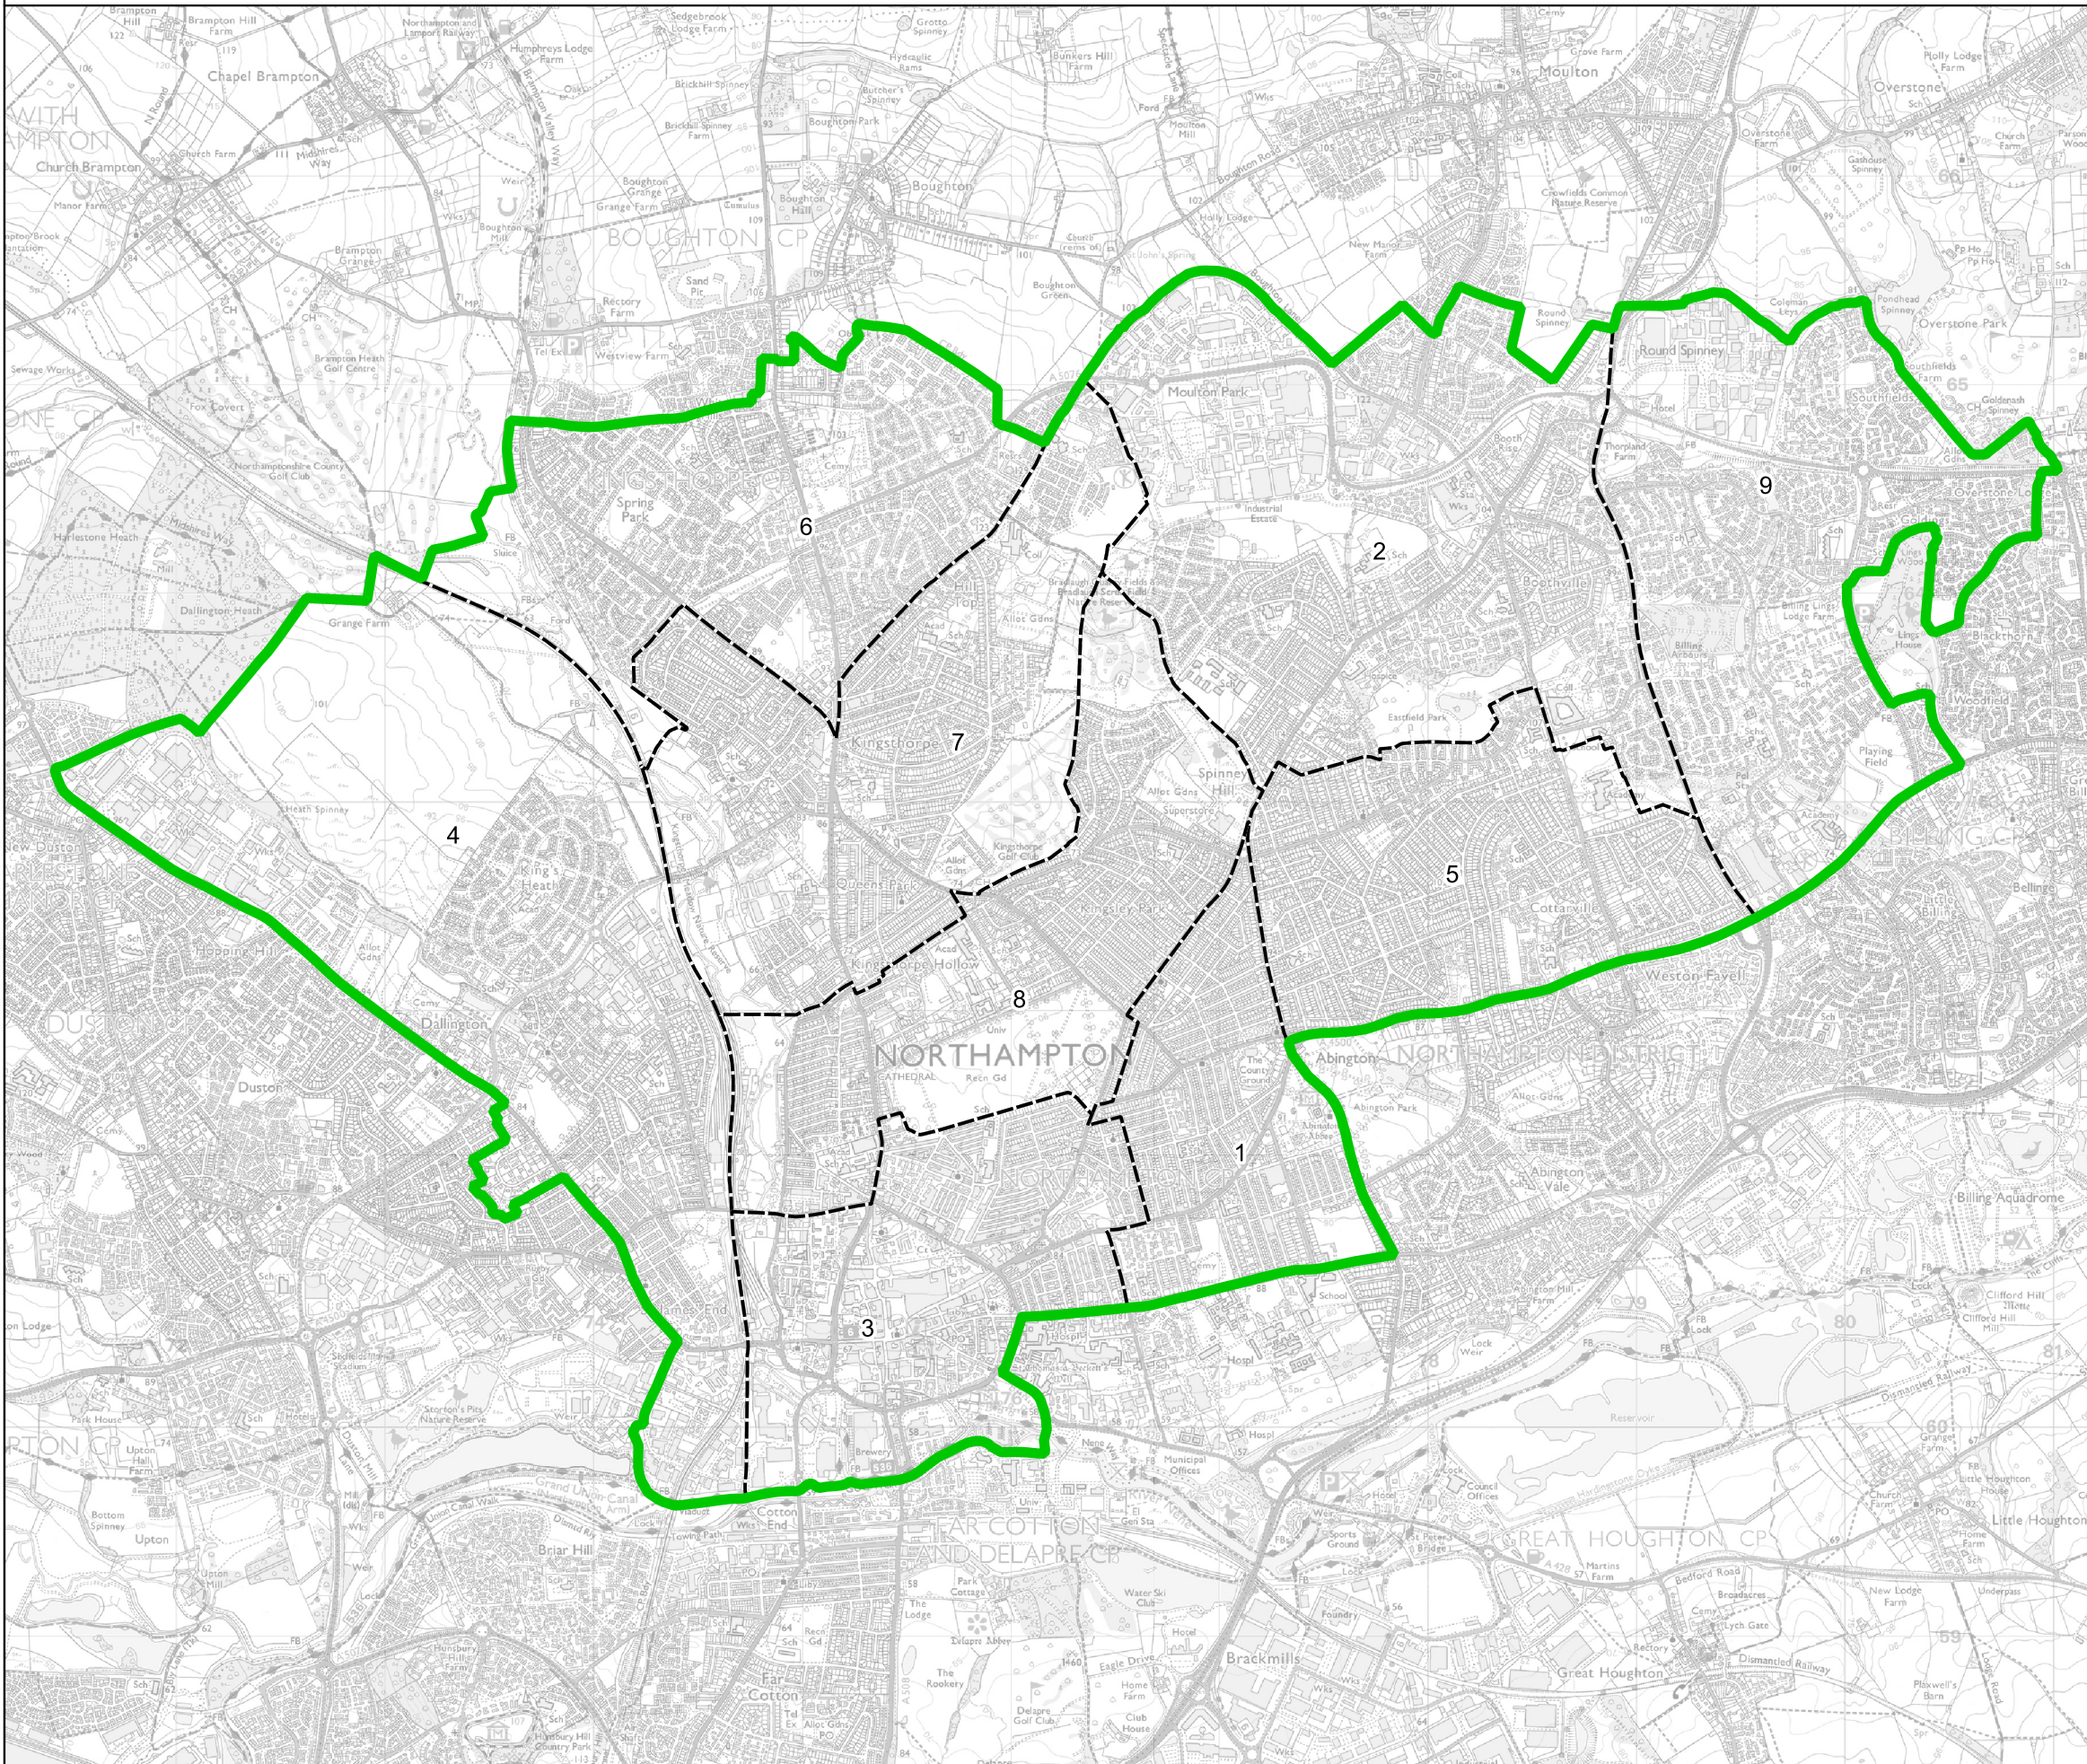

Boundary Commission for England - Final Recommendations for the East Midlands Region

Northampton North Borough Constituency - Electorate 75,713

Wards:

- 1 Abington and Phippsville
- 2 Boothville and Parklands
- 3 Castle
- 4 Dallington Spencer
- 5 Headlands
- 6 Kingsthorpe North
- 7 Kingsthorpe South
- 8 St. George
- 9 Talavera

- Constituency
- Local Authorities
- Wards

0 0.4 0.8 km

© Crown copyright and database rights 2023 OS 100018289. You are permitted to use this data solely to enable you to respond to, or interact with, the organisation that provided you with the data. You are not permitted to copy, sub-licence, distribute or sell any of this data to third parties in any form. Third party rights to enforce the terms of this licence shall be reserved to OS.