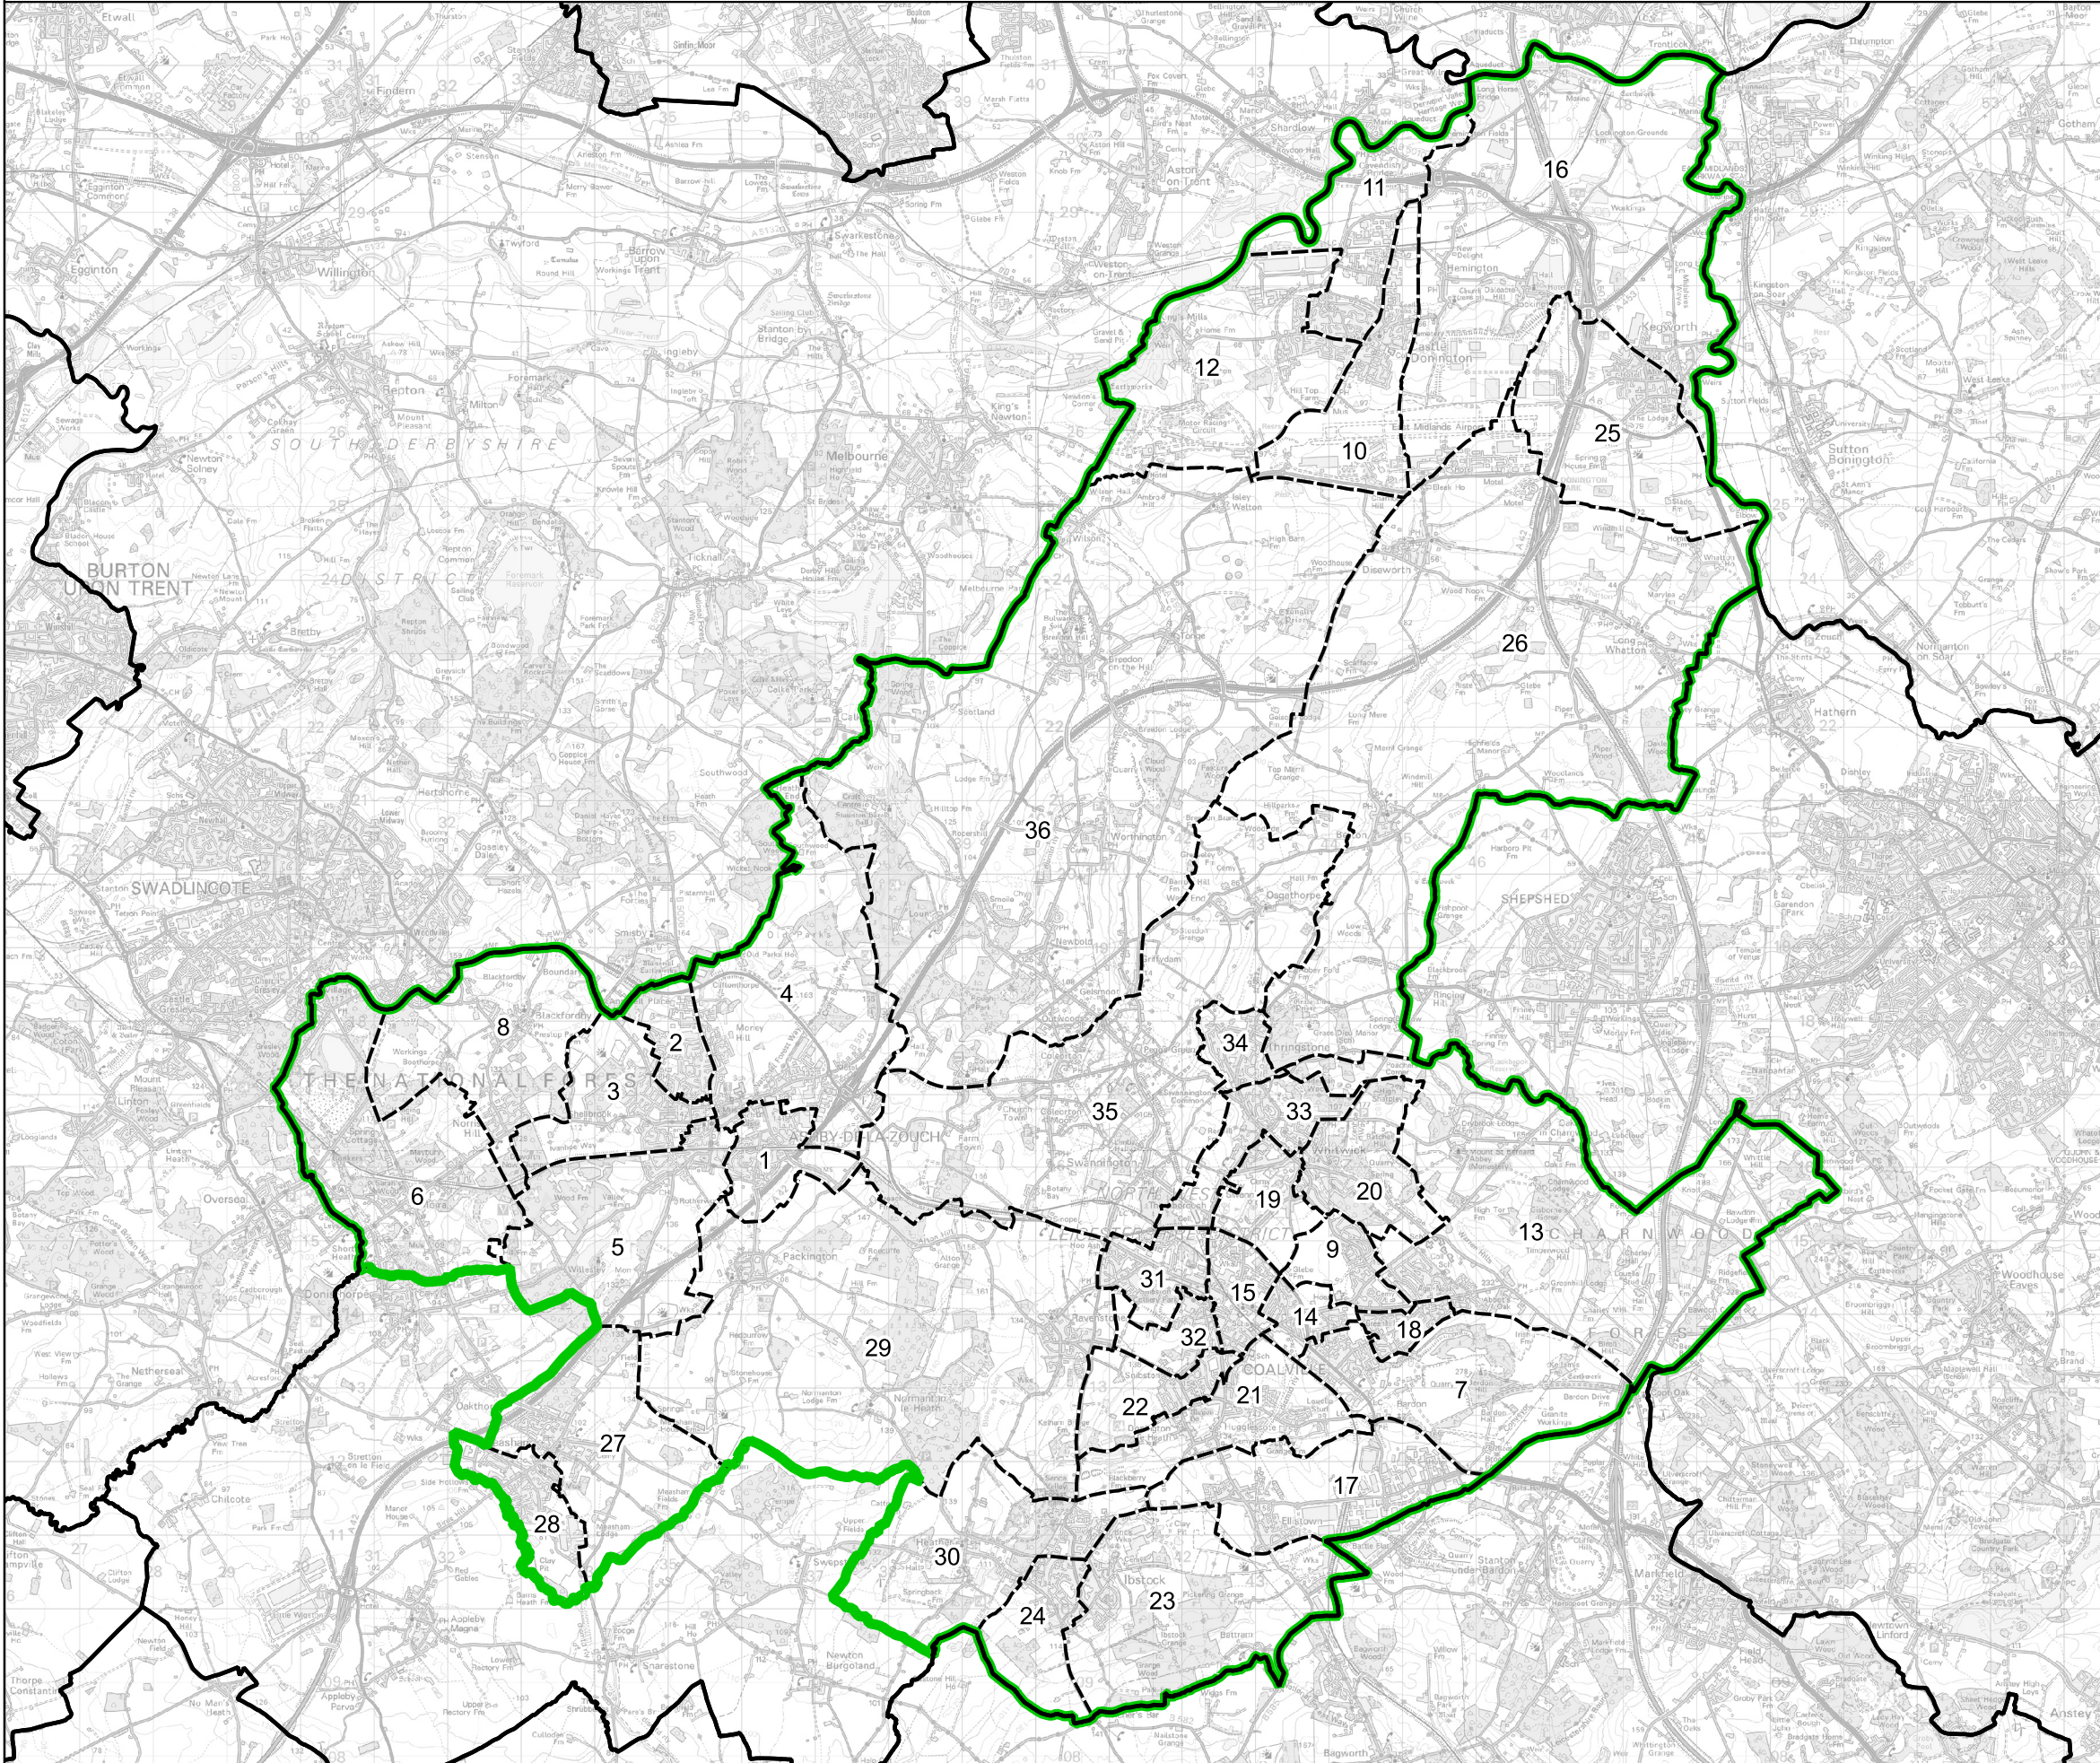

Boundary Commission for England - Final Recommendations for the East Midlands Region

North West Leicestershire County Constituency - Electorate 75,373

Wards:

- 1 Ashby Castle
- 2 Ashby Holywell
- 3 Ashby Ivanhoe
- 4 Ashby Money Hill
- 5 Ashby Willesley
- 6 Ashby Wouds
- 7 Bardon
- 8 Blackfordby
- 9 Broom Leys
- 10 Castle Donington Castle
- 11 Castle Donington Central
- 12 Castle Donington Park
- 13 Castle Rock
- 14 Coalville East
- 15 Coalville West
- 16 Daleacre Hill
- 17 Ellistown & Battleflat
- 18 Greenhill
- 19 Hermitage
- 20 Holly Hayes
- 21 Hugglescote St. John's
- 22 Hugglescote St. Mary's
- 23 Ibstock East
- 24 Ibstock West
- 25 Kegworth
- 26 Long Whatton & Diseworth
- 27 Measham North
- 28 Measham South
- 29 Ravenstone & Packington
- 30 Sence Valley
- 31 Snibston North
- 32 Snibston South
- 33 Thornborough
- 34 Thringstone
- 35 Valley
- 36 Worthington & Breedon

 Constituency

 Local Authorities

 Wards

0 1 2 km

© Crown copyright and database rights 2023 OS 100018289. You are permitted to use this data solely to enable you to respond to, or interact with, the organisation that provided you with the data. You are not permitted to copy, sub-licence, distribute or sell any of this data to third parties in any form. Third party rights to enforce the terms of this licence shall be reserved to OS.

North West Leicestershire County Constituency