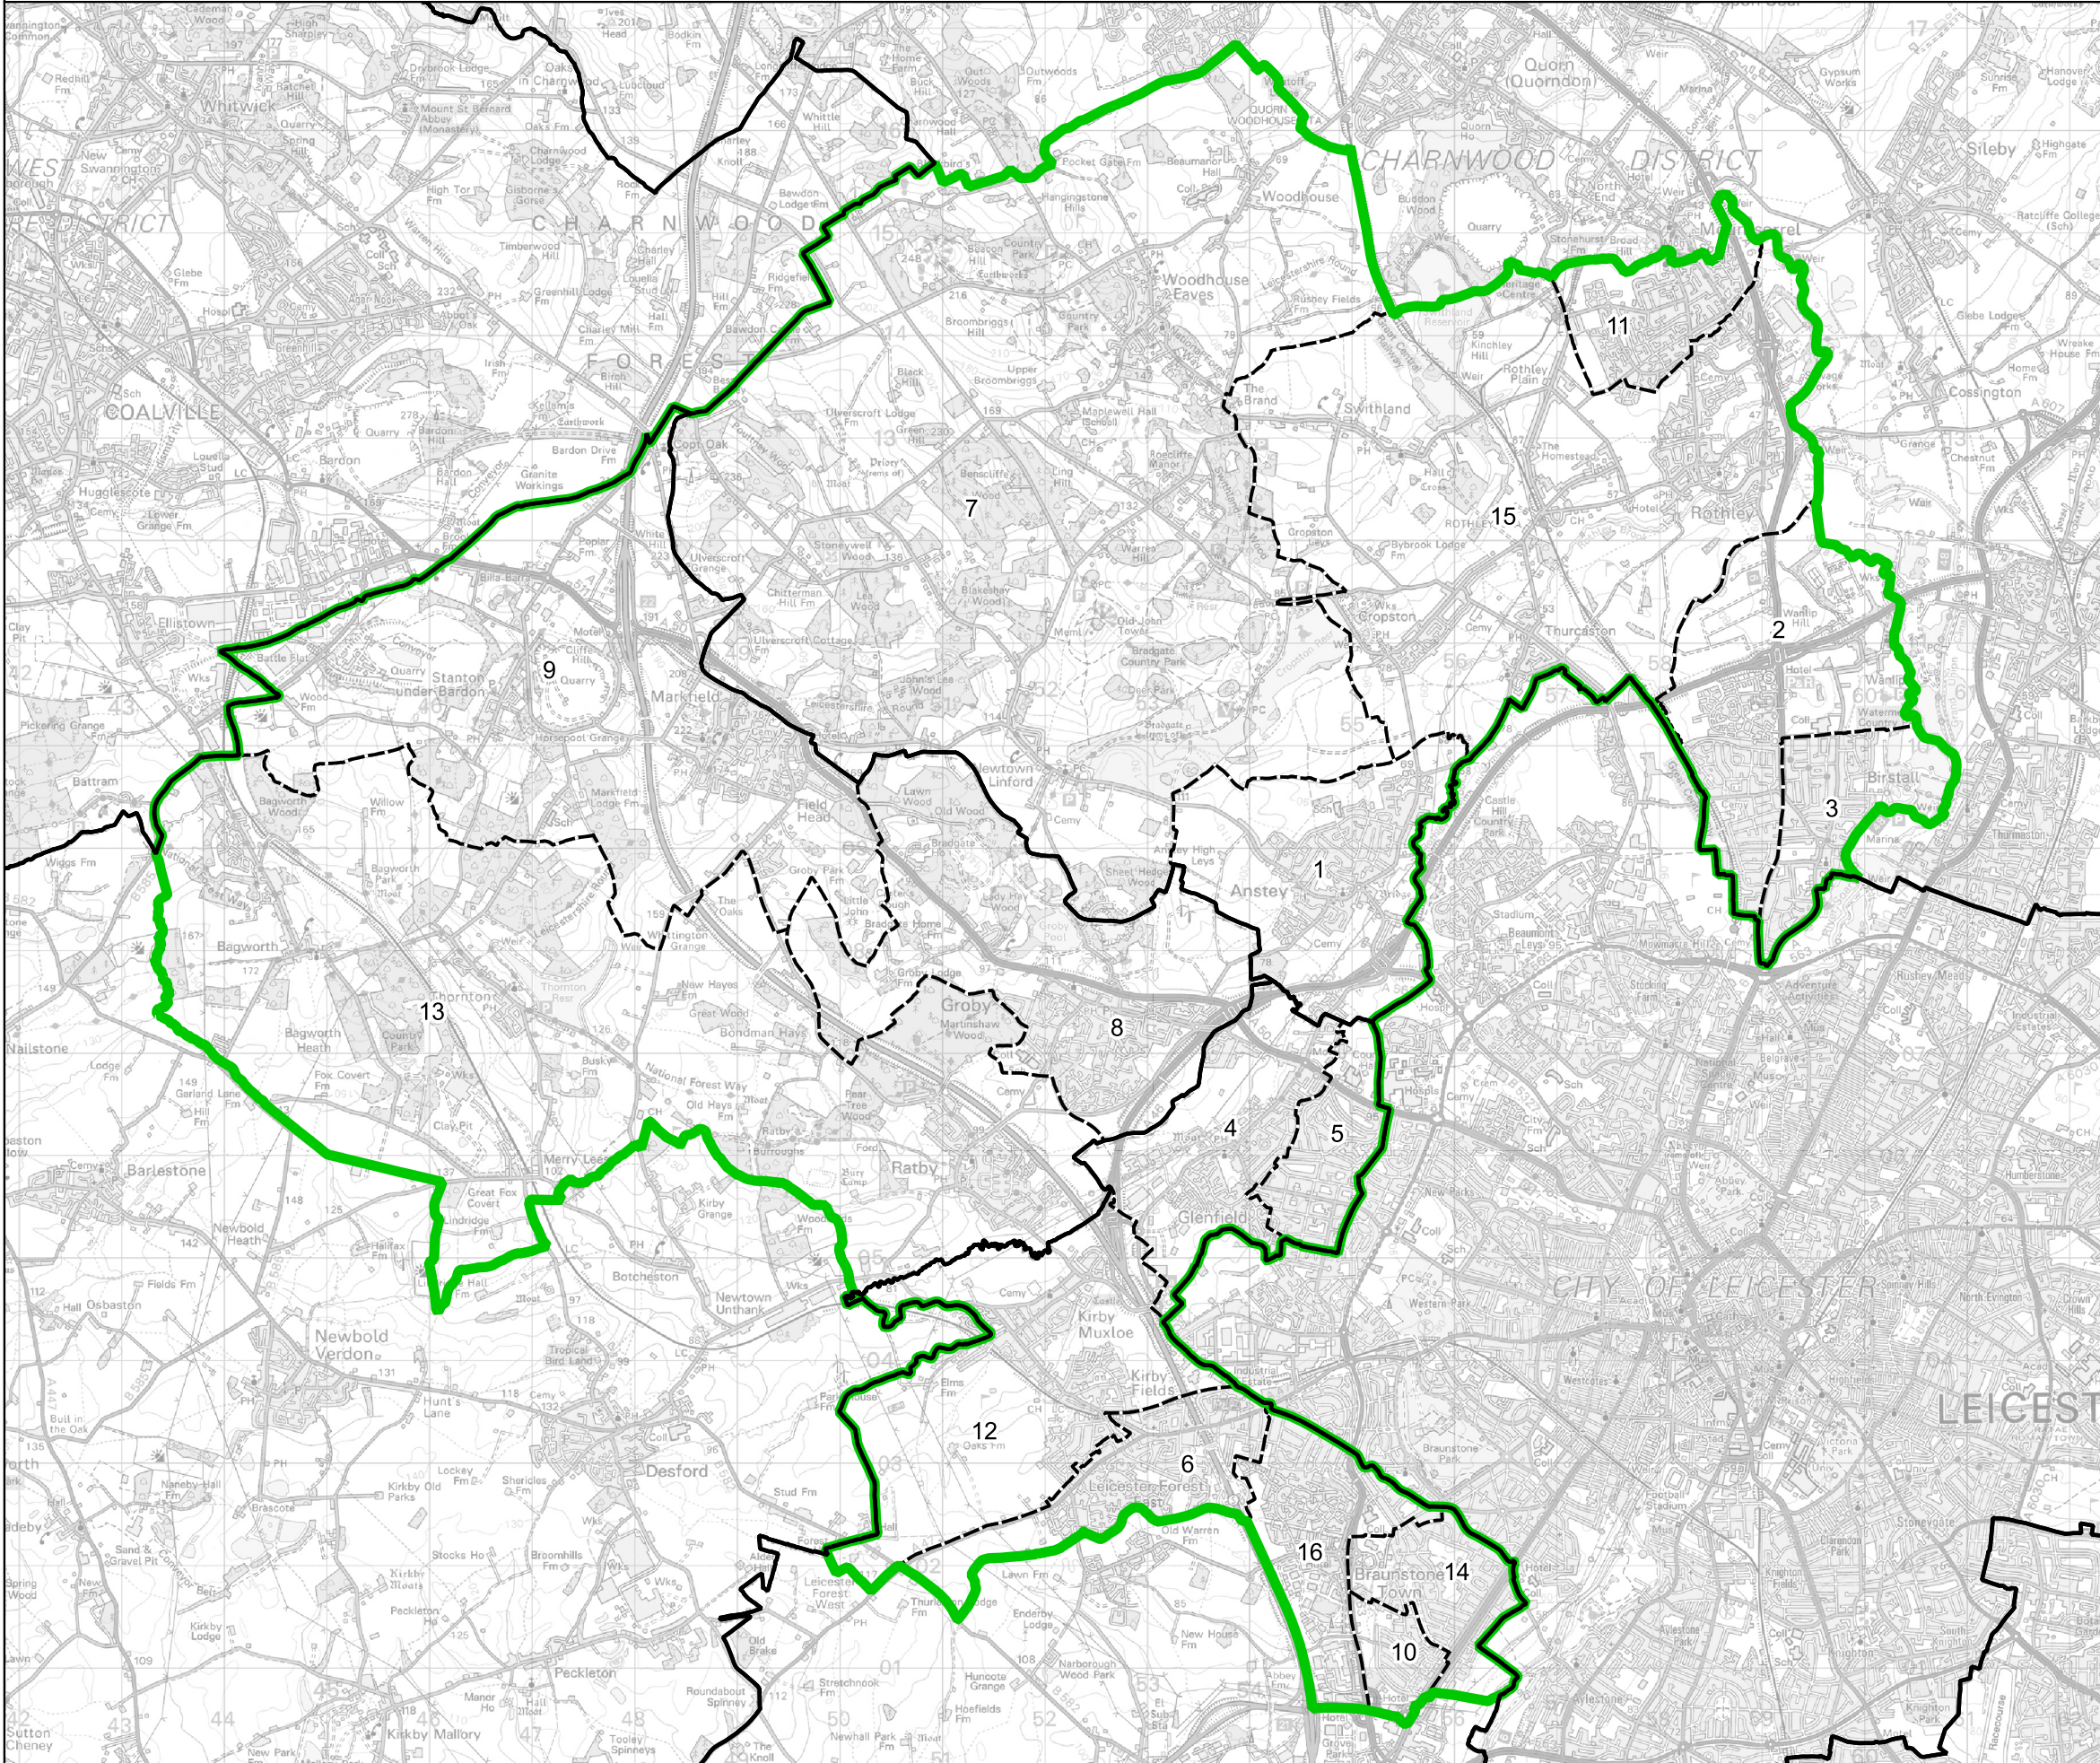

Boundary Commission for England - Final Recommendations for the East Midlands Region

Mid Leicestershire County Constituency - Electorate 76,173

- Wards:
- 1 Anstey
 - 2 Birstall Wanlip
 - 3 Birstall Watermead
 - 4 Ellis
 - 5 Fairstone
 - 6 Forest
 - 7 Forest Bradgate
 - 8 Groby
 - 9 Markfield, Stanton and Fieldhead
 - 10 Millfield
 - 11 Mountsorrel
 - 12 Muxloe
 - 13 Ratby, Bagworth and Thornton
 - 14 Ravenhurst and Fosse
 - 15 Rothley and Thurstaston
 - 16 Winstanley

Constituency
 Local Authorities
 Wards

© Crown copyright and database rights 2023 OS 100018289. You are permitted to use this data solely to enable you to respond to, or interact with, the organisation that provided you with the data. You are not permitted to copy, sub-licence, distribute or sell any of this data to third parties in any form. Third party rights to enforce the terms of this licence shall be reserved to OS.

Mid Leicestershire County Constituency