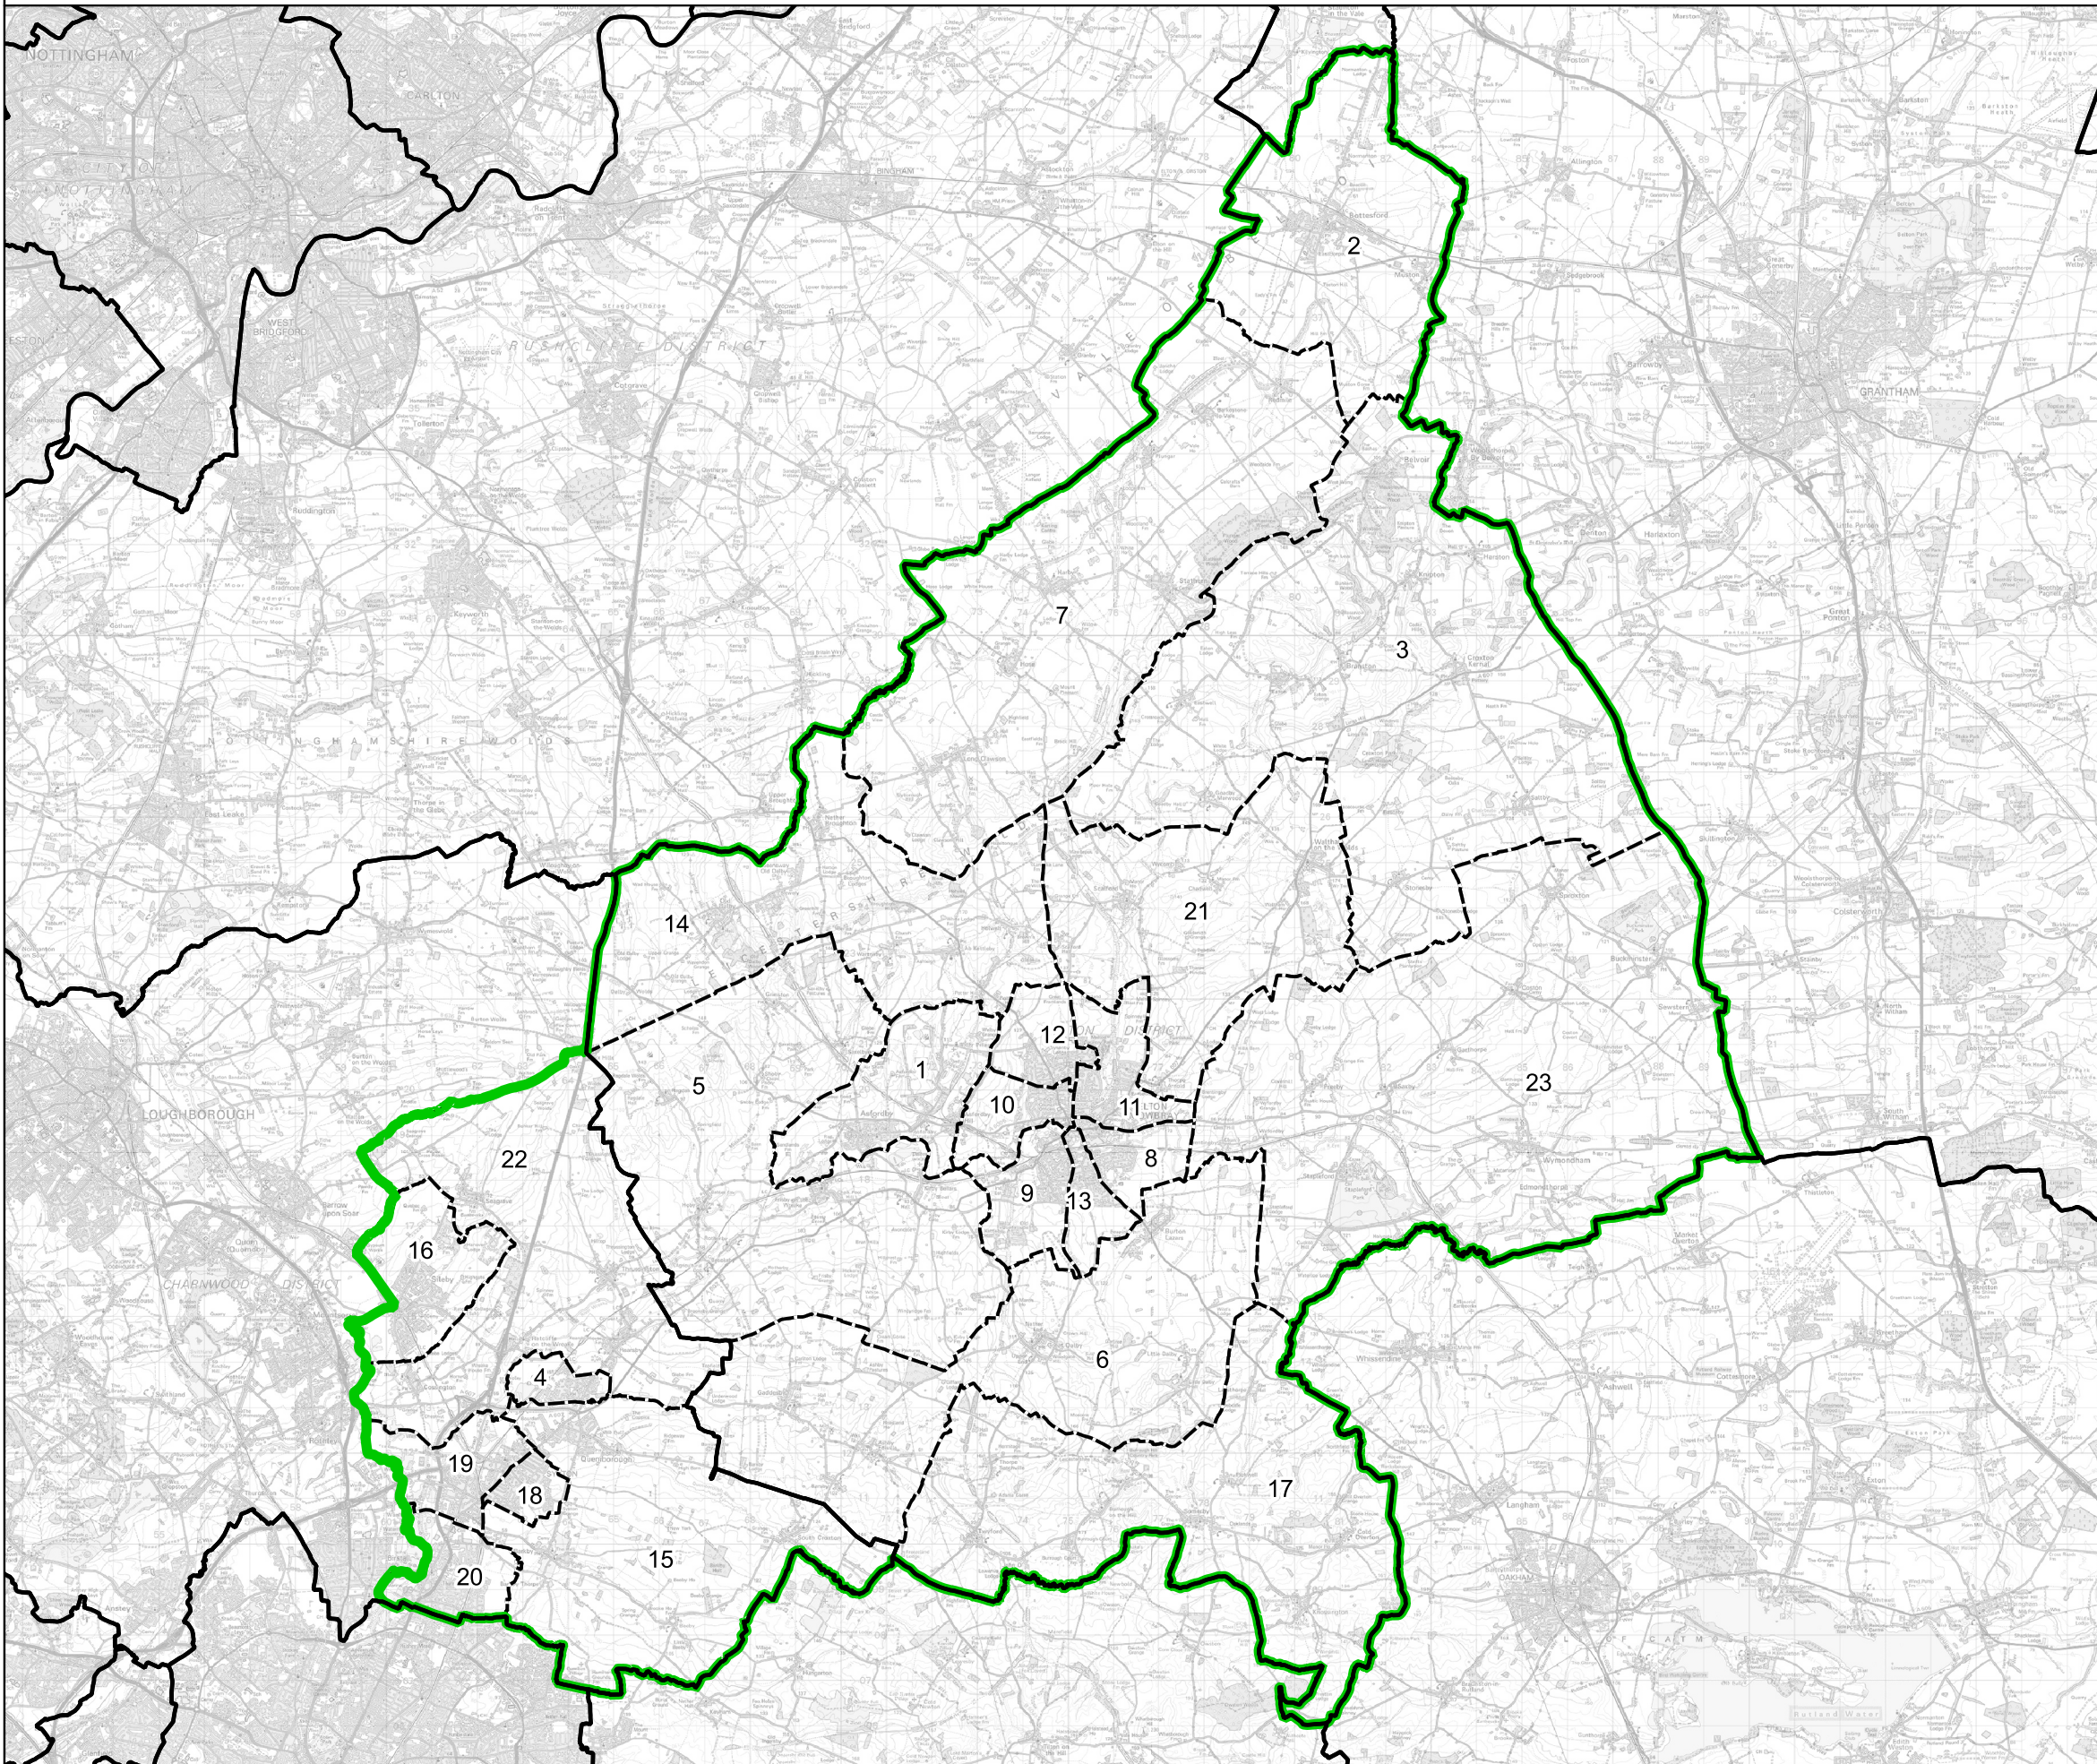

Boundary Commission for England - Final Recommendations for the East Midlands Region

Melton and Syston County Constituency - Electorate 71,615

Wards:

- 1 Asfordby
- 2 Bottesford
- 3 Croxton Kerrial
- 4 East Goscote
- 5 Frisby-on-the-Wreake
- 6 Gaddesby
- 7 Long Clawson and Stathern
- 8 Melton Craven
- 9 Melton Dorian
- 10 Melton Egerton
- 11 Melton Newport
- 12 Melton Sysonby
- 13 Melton Warwick
- 14 Old Dalby
- 15 Queniborough
- 16 Sileby
- 17 Somerby
- 18 Syston East
- 19 Syston West
- 20 Thurmaston
- 21 Waltham-on-the-Wolds
- 22 Wreake Villages
- 23 Wymondham

- Constituency
- Local Authorities
- Wards

© Crown copyright and database rights 2023 OS 100018289. You are permitted to use this data solely to enable you to respond to, or interact with, the organisation that provided you with the data. You are not permitted to copy, sub-licence, distribute or sell any of this data to third parties in any form. Third party rights to enforce the terms of this licence shall be reserved to OS.

Melton and Syston County Constituency