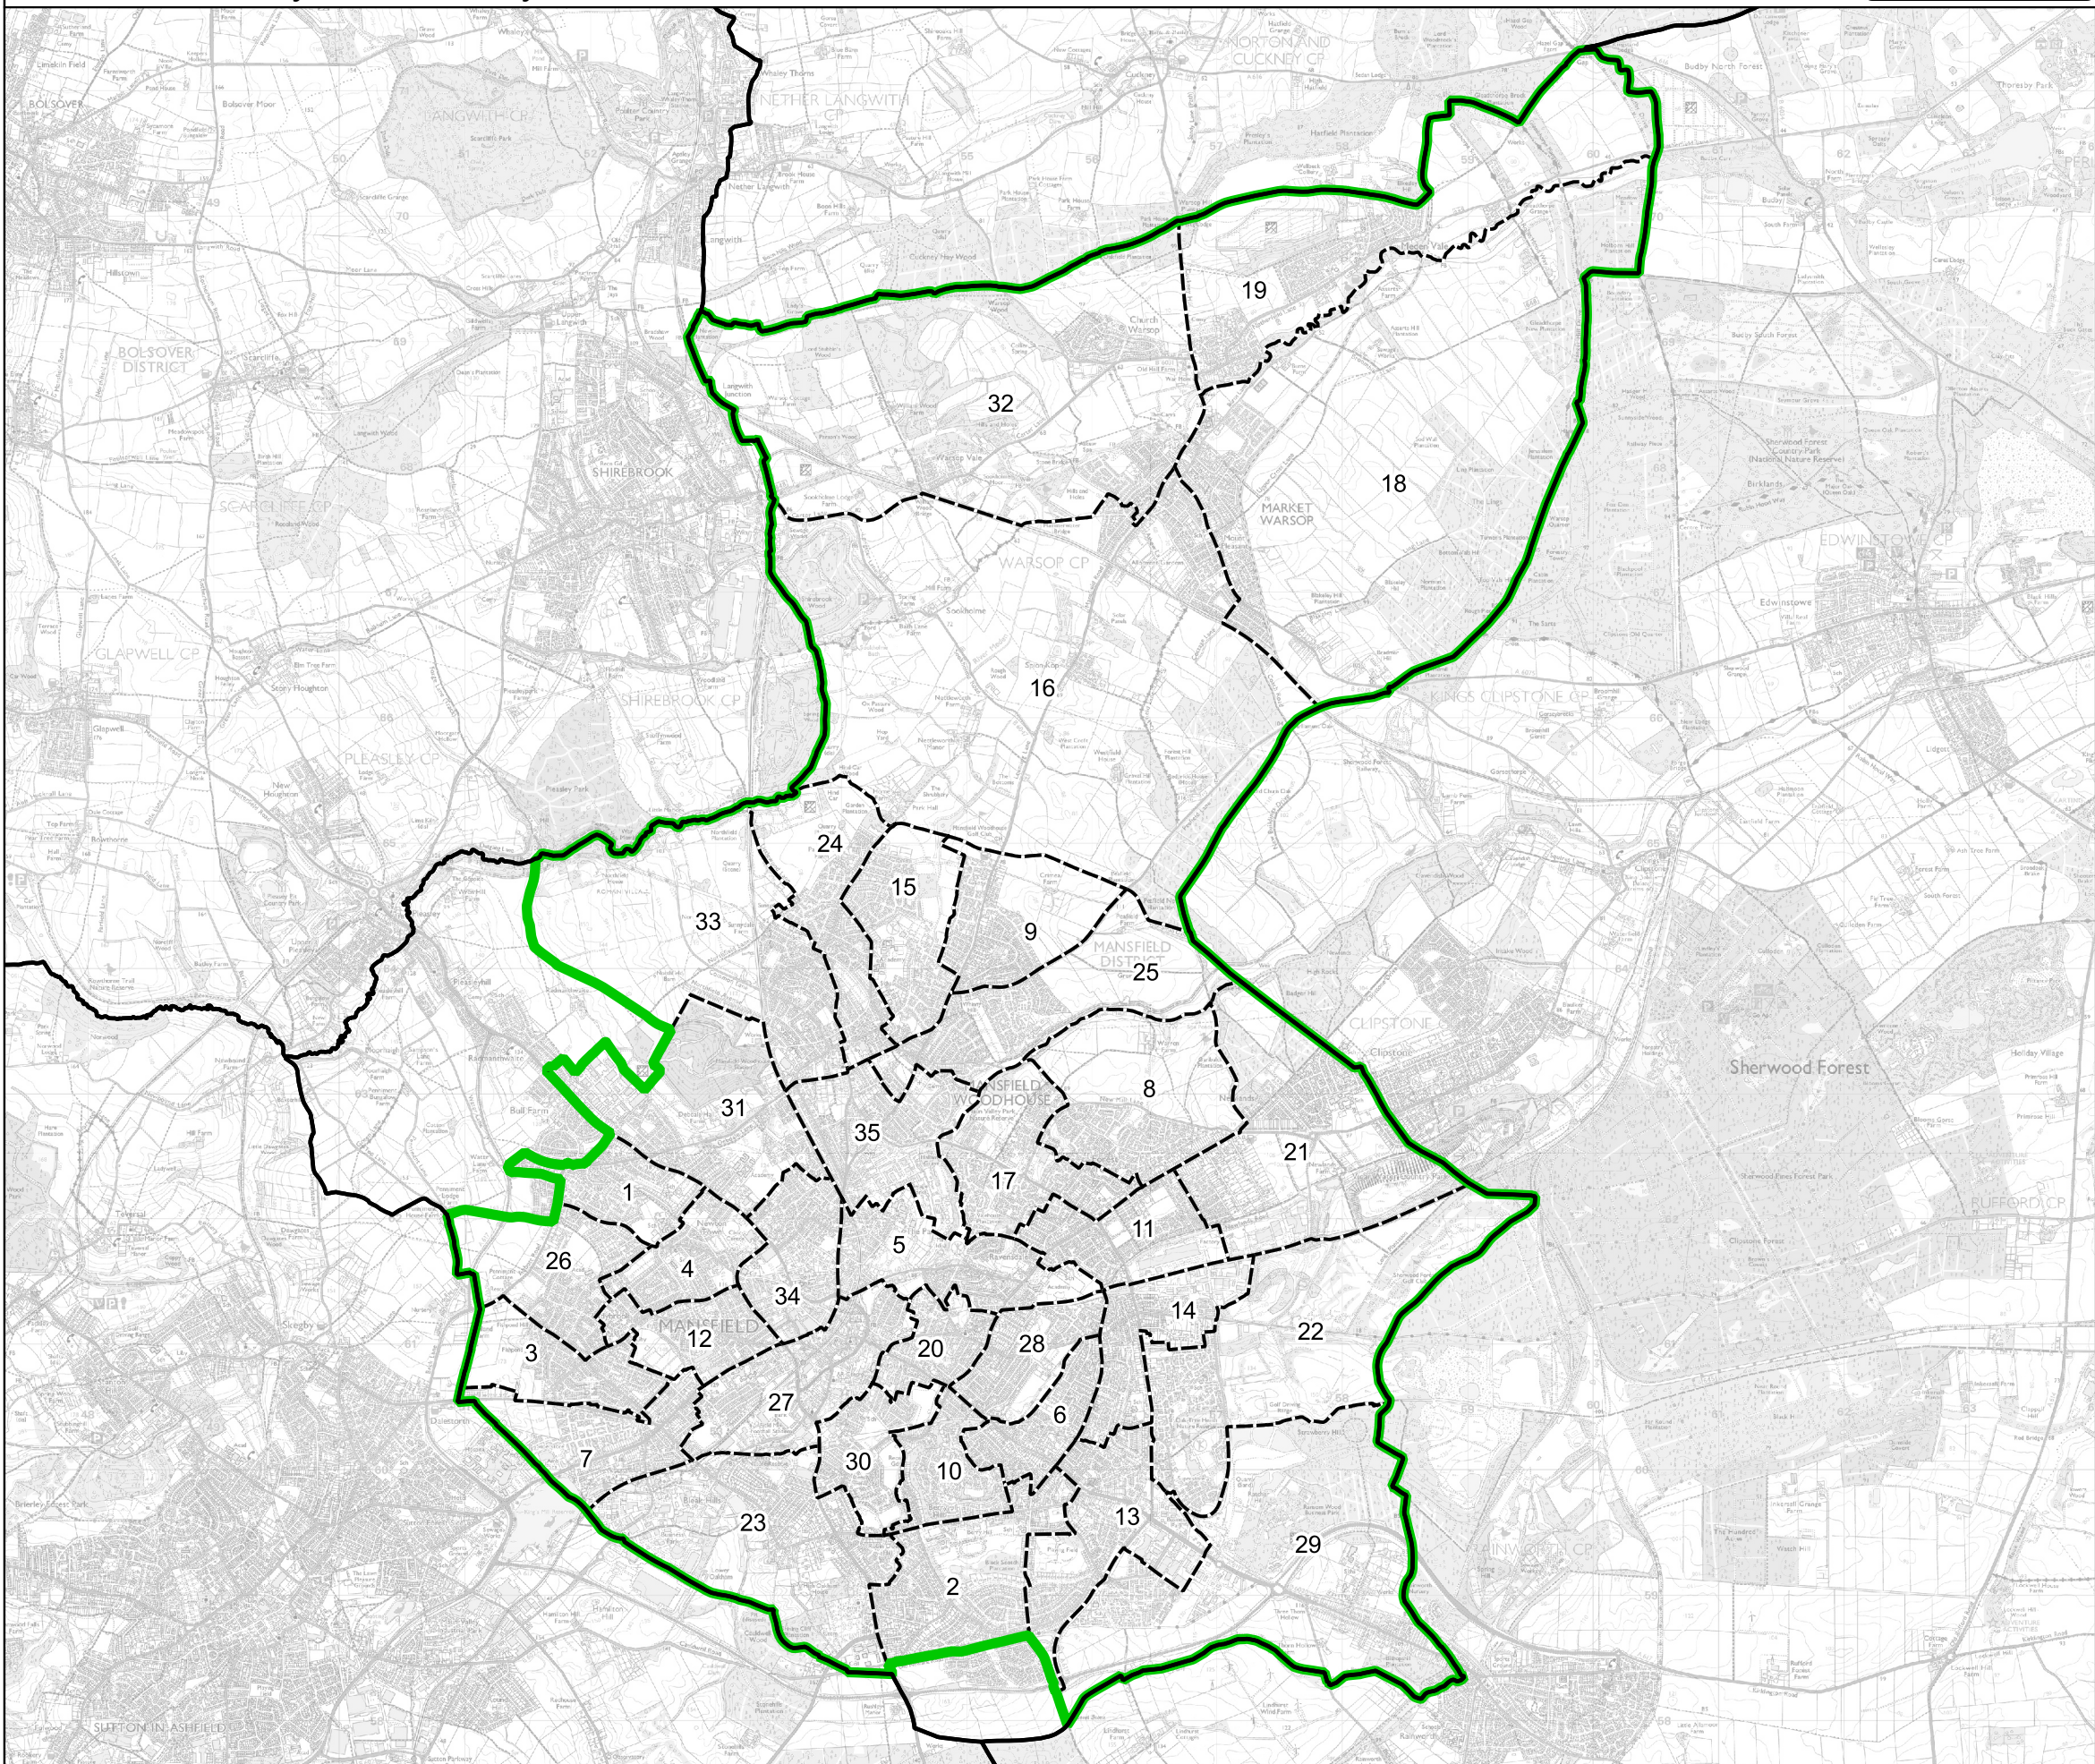

Boundary Commission for England - Final Recommendations for the East Midlands Region

Mansfield County Constituency - Electorate 74,680

Wards:

- 1 Abbott
- 2 Berry Hill (Part)
- 3 Brick Kiln
- 4 Broomhill
- 5 Carr Bank
- 6 Eaking
- 7 Grange Farm
- 8 Holly
- 9 Hornby
- 10 Kings Walk
- 11 Kingsway
- 12 Ladybrook
- 13 Lindhurst
- 14 Ling Forest
- 15 Manor
- 16 Market Warsop
- 17 Maun Valley
- 18 Meden
- 19 Netherfield
- 20 Newgate
- 21 Newlands
- 22 Oak Tree
- 23 Oakham
- 24 Park Hall
- 25 Peafields
- 26 Penniment
- 27 Portland
- 28 Racecourse
- 29 Ransom Wood
- 30 Sandhurst
- 31 Sherwood
- 32 Warsop Carrs
- 33 Woodhouse
- 34 Woodlands
- 35 Yeoman Hill

Mansfield County Constituency