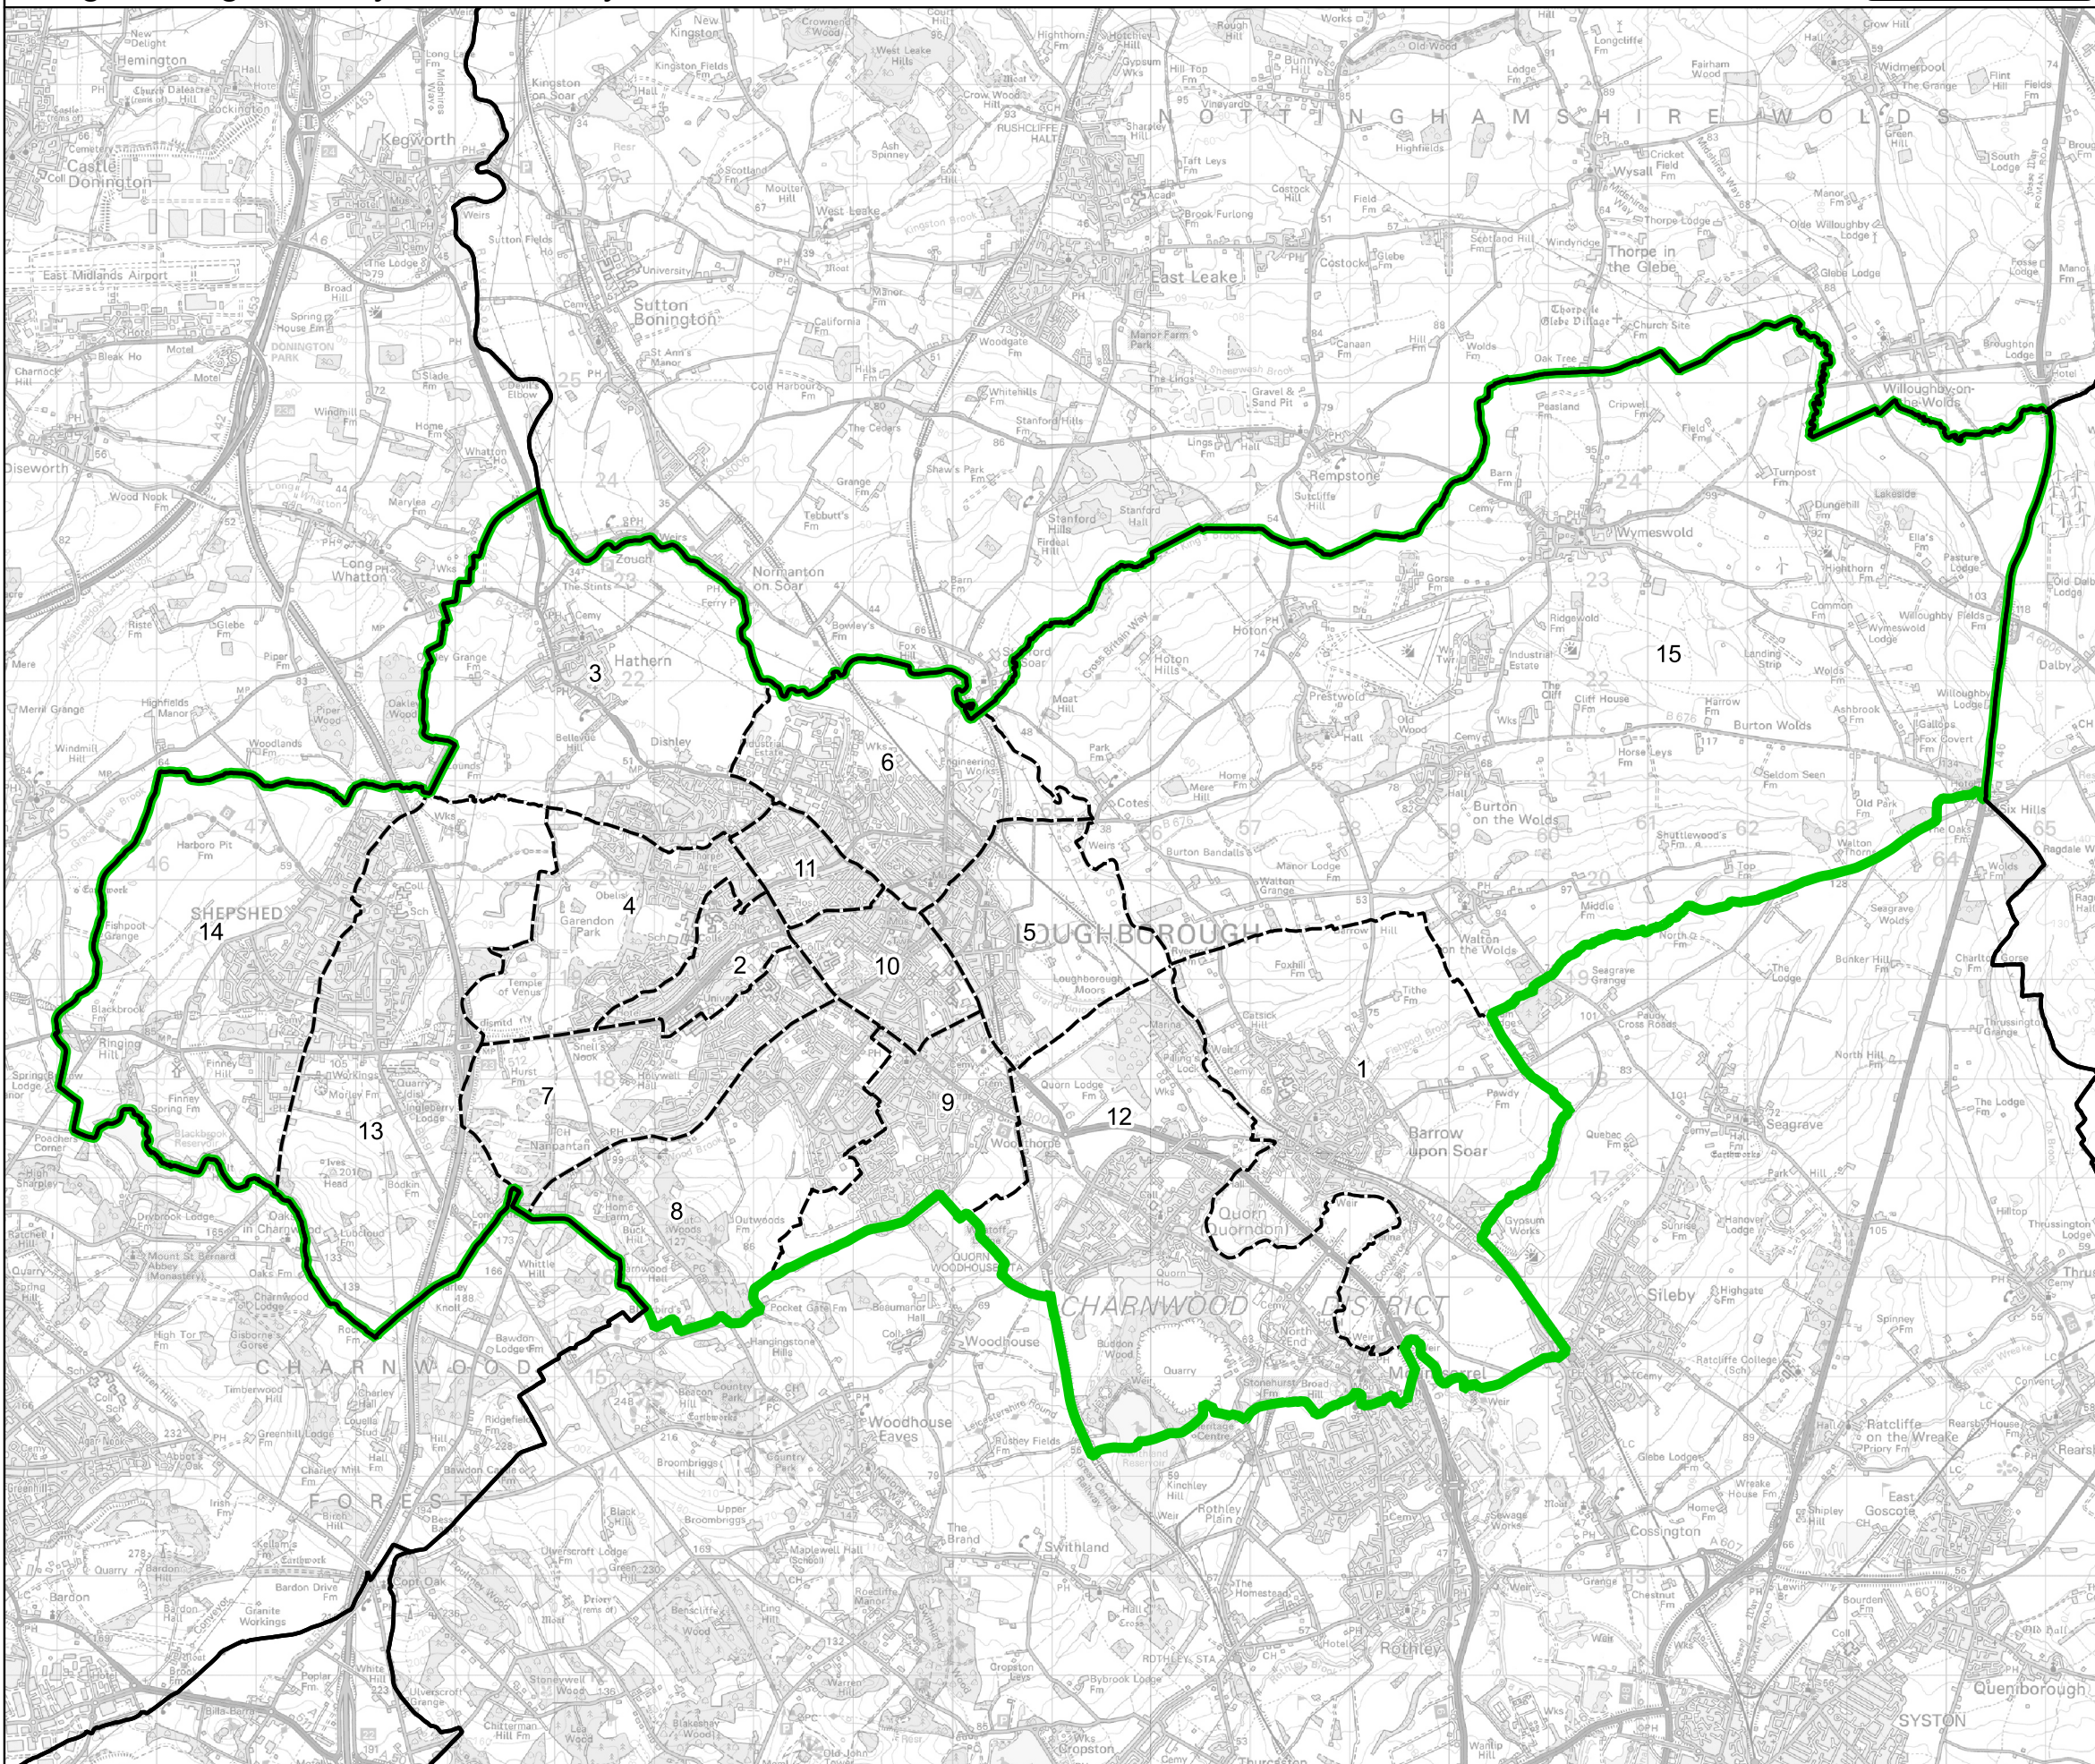

# Boundary Commission for England - Final Recommendations for the East Midlands Region

## Loughborough County Constituency - Electorate 73,902

Wards:

- 1 Barrow and Sileby West
- 2 Loughborough Ashby
- 3 Loughborough Dishley and Hathern
- 4 Loughborough Garendon
- 5 Loughborough Hastings
- 6 Loughborough Lemyngton
- 7 Loughborough Nanpantan
- 8 Loughborough Outwoods
- 9 Loughborough Shelthorpe
- 10 Loughborough Southfields
- 11 Loughborough Storer
- 12 Quorn and Mountsorrel Castle
- 13 Shepshed East
- 14 Shepshed West
- 15 The Wolds

Loughborough County Constituency