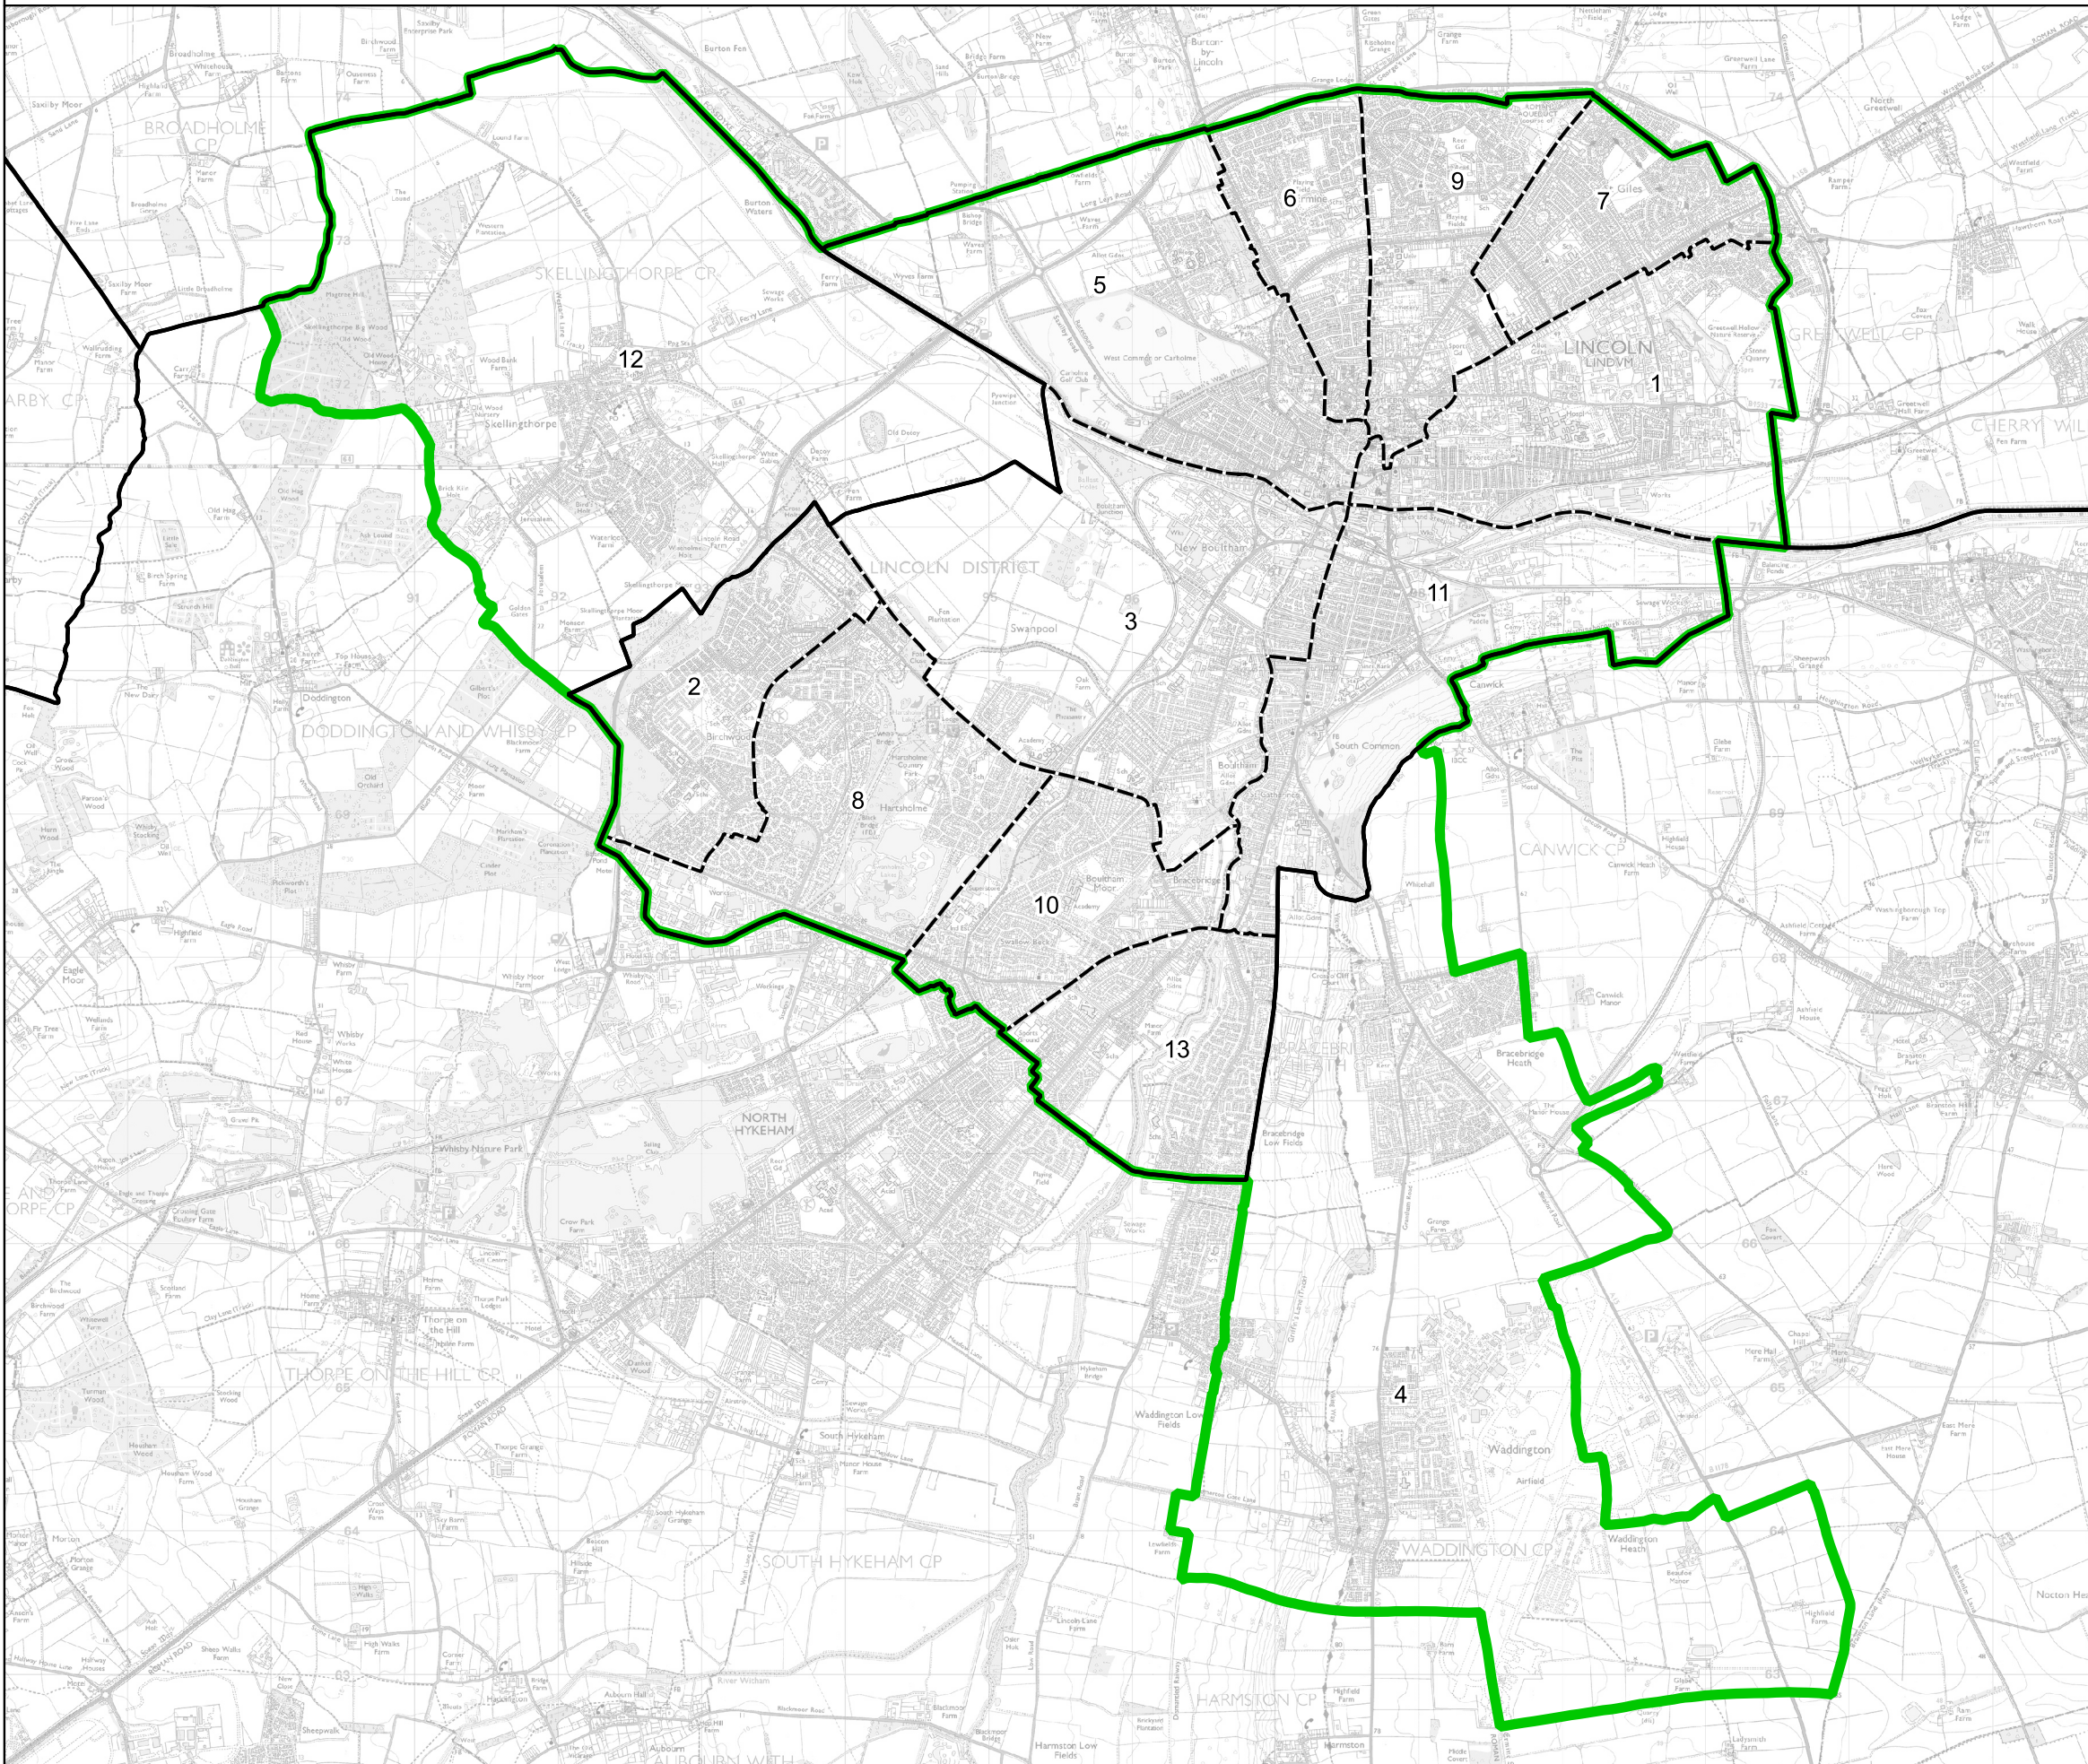

Boundary Commission for England - Final Recommendations for the East Midlands Region

Lincoln Borough Constituency - Electorate 74,128

Wards:

- 1 Abbey
- 2 Birchwood
- 3 Boultham
- 4 Bracebridge Heath and Waddington East
- 5 Carholme
- 6 Castle
- 7 Glebe
- 8 Hartsholme
- 9 Minster
- 10 Moorland
- 11 Park
- 12 Skellingthorpe
- 13 Witham

-  Constituency
-  Local Authorities
-  Wards

0 0.7 1.4 km

© Crown copyright and database rights 2023 OS 100018289. You are permitted to use this data solely to enable you to respond to, or interact with, the organisation that provided you with the data. You are not permitted to copy, sub-licence, distribute or sell any of this data to third parties in any form. Third party rights to enforce the terms of this licence shall be reserved to OS.

Lincoln Borough Constituency