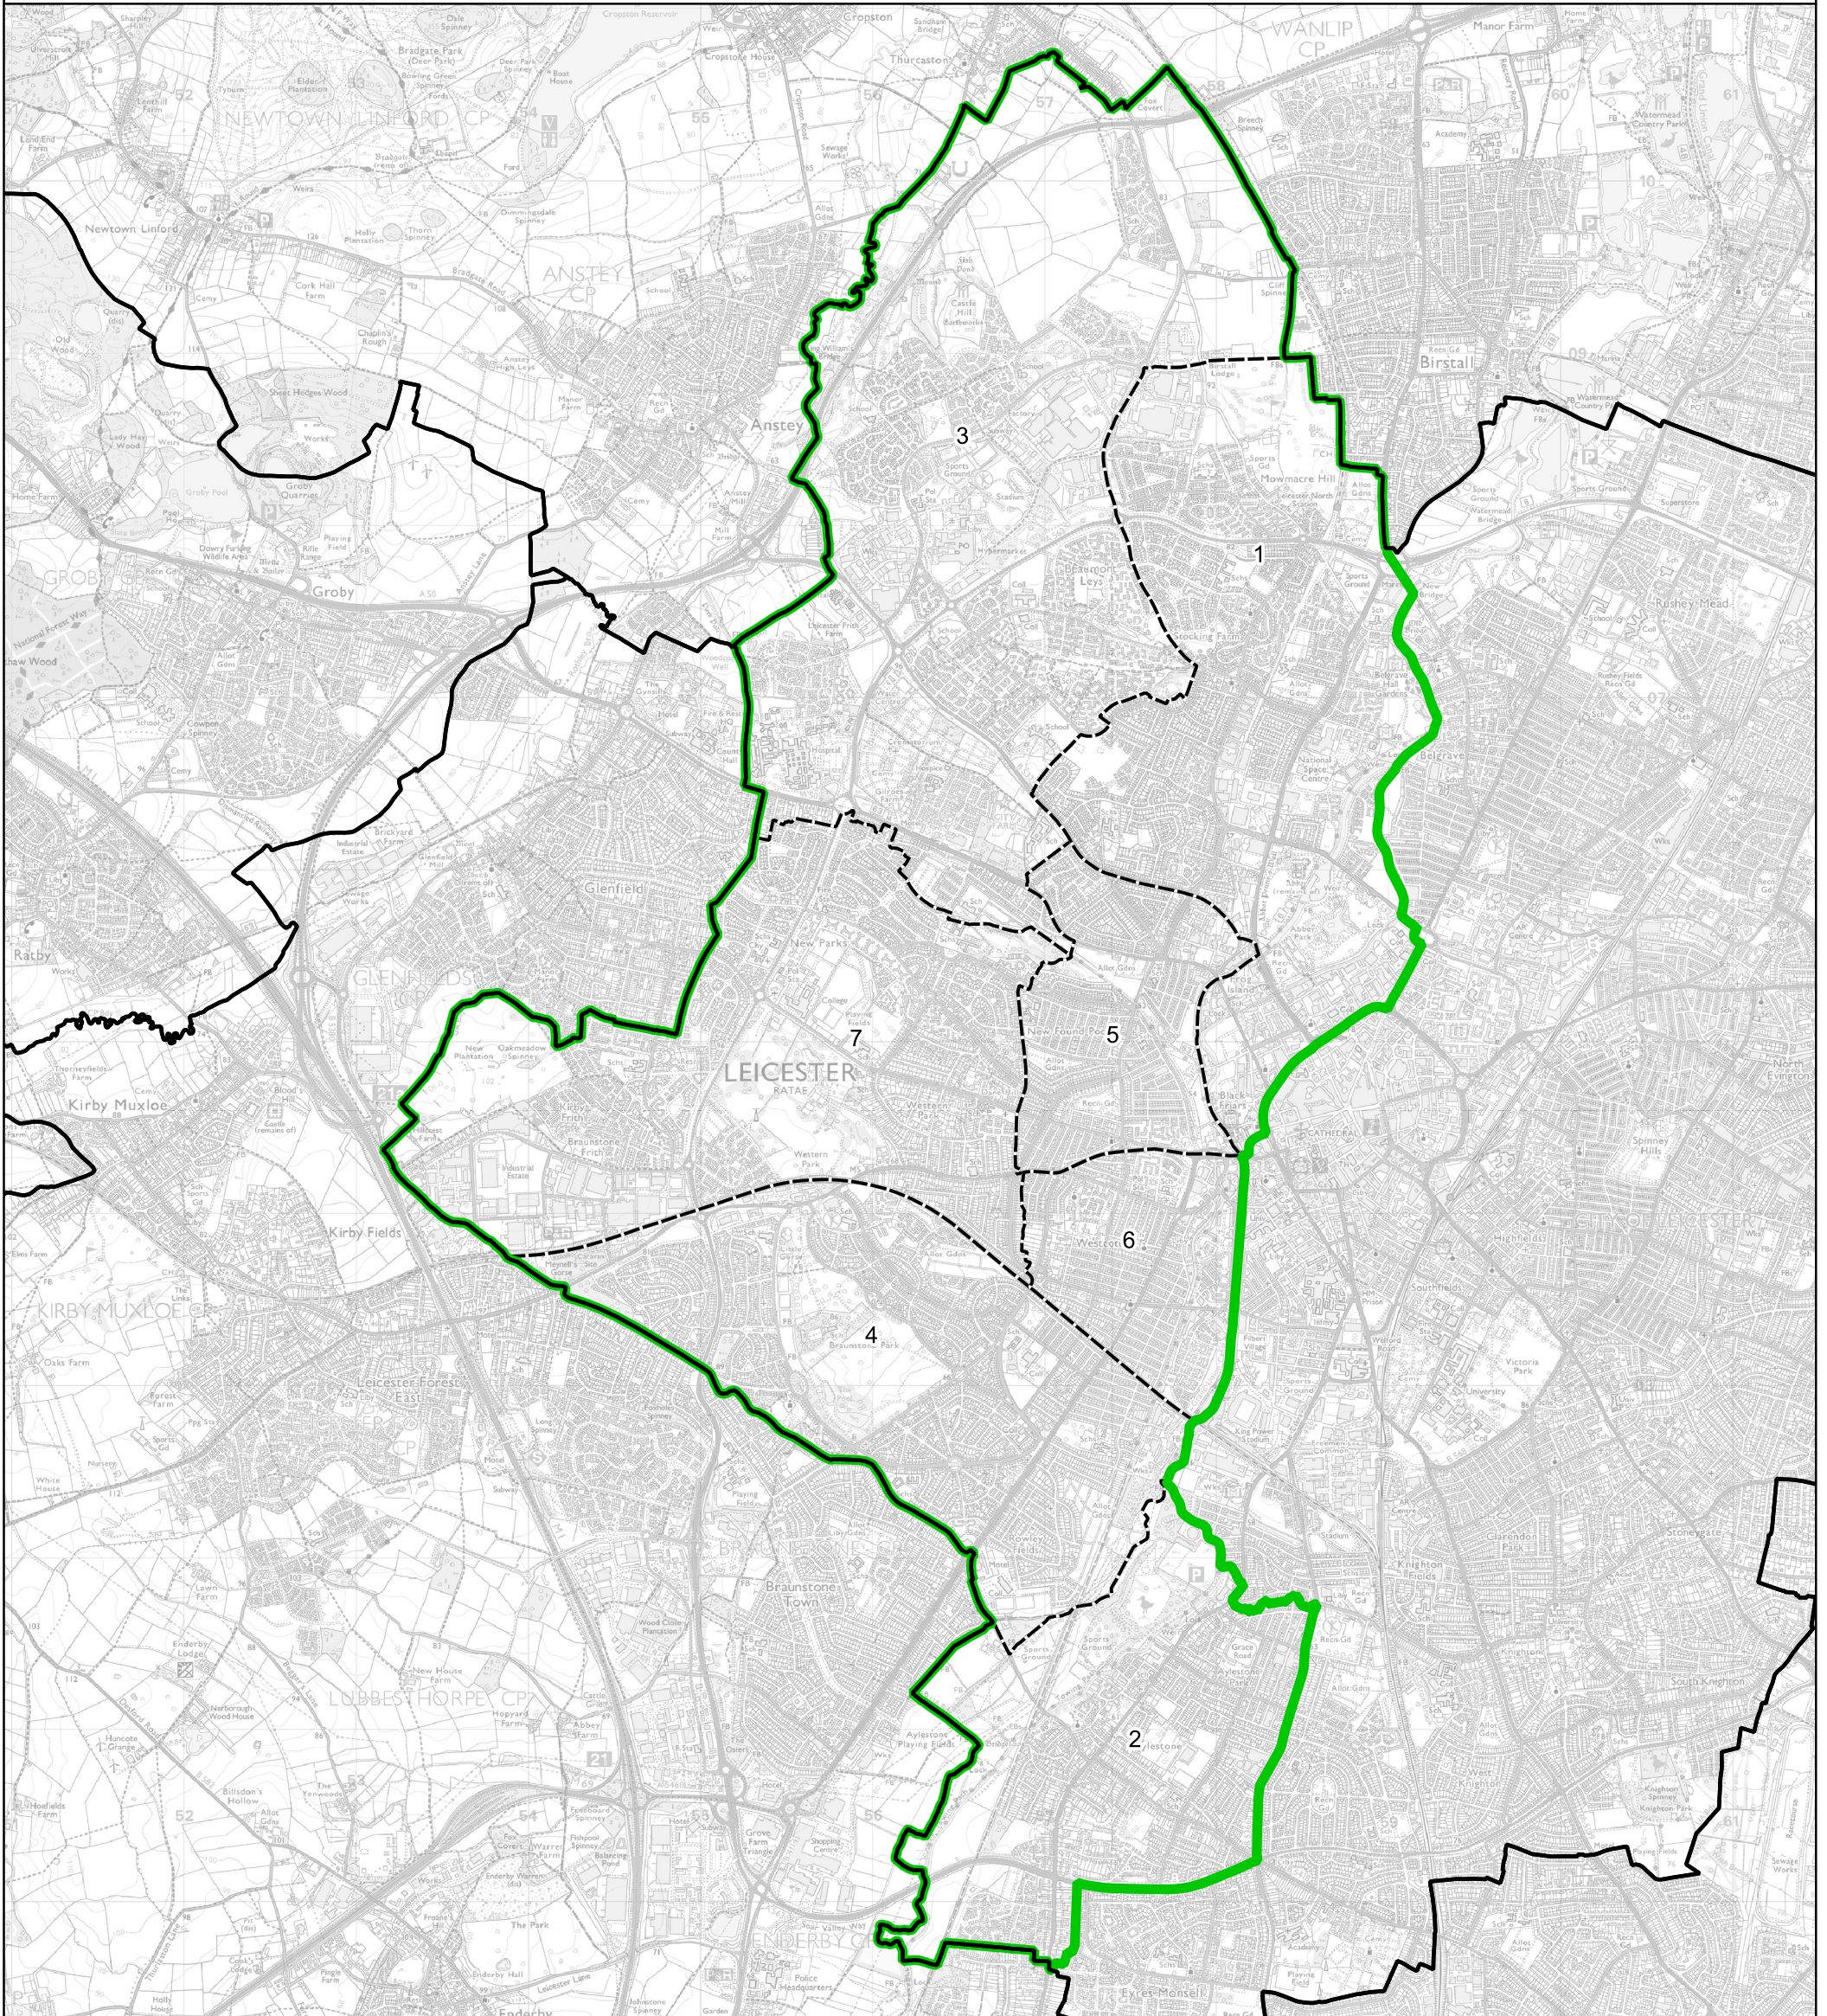

Boundary Commission for England - Final Recommendations for the East Midlands Region
 Leicester West Borough Constituency - Electorate 72,848

Wards:

- 1 Abbey
- 2 Aylestone
- 3 Beaumont Leys
- 4 Braunstone Park & Rowley Fields
- 5 Fosse
- 6 Westcotes
- 7 Western

Leicester West Borough Constituency