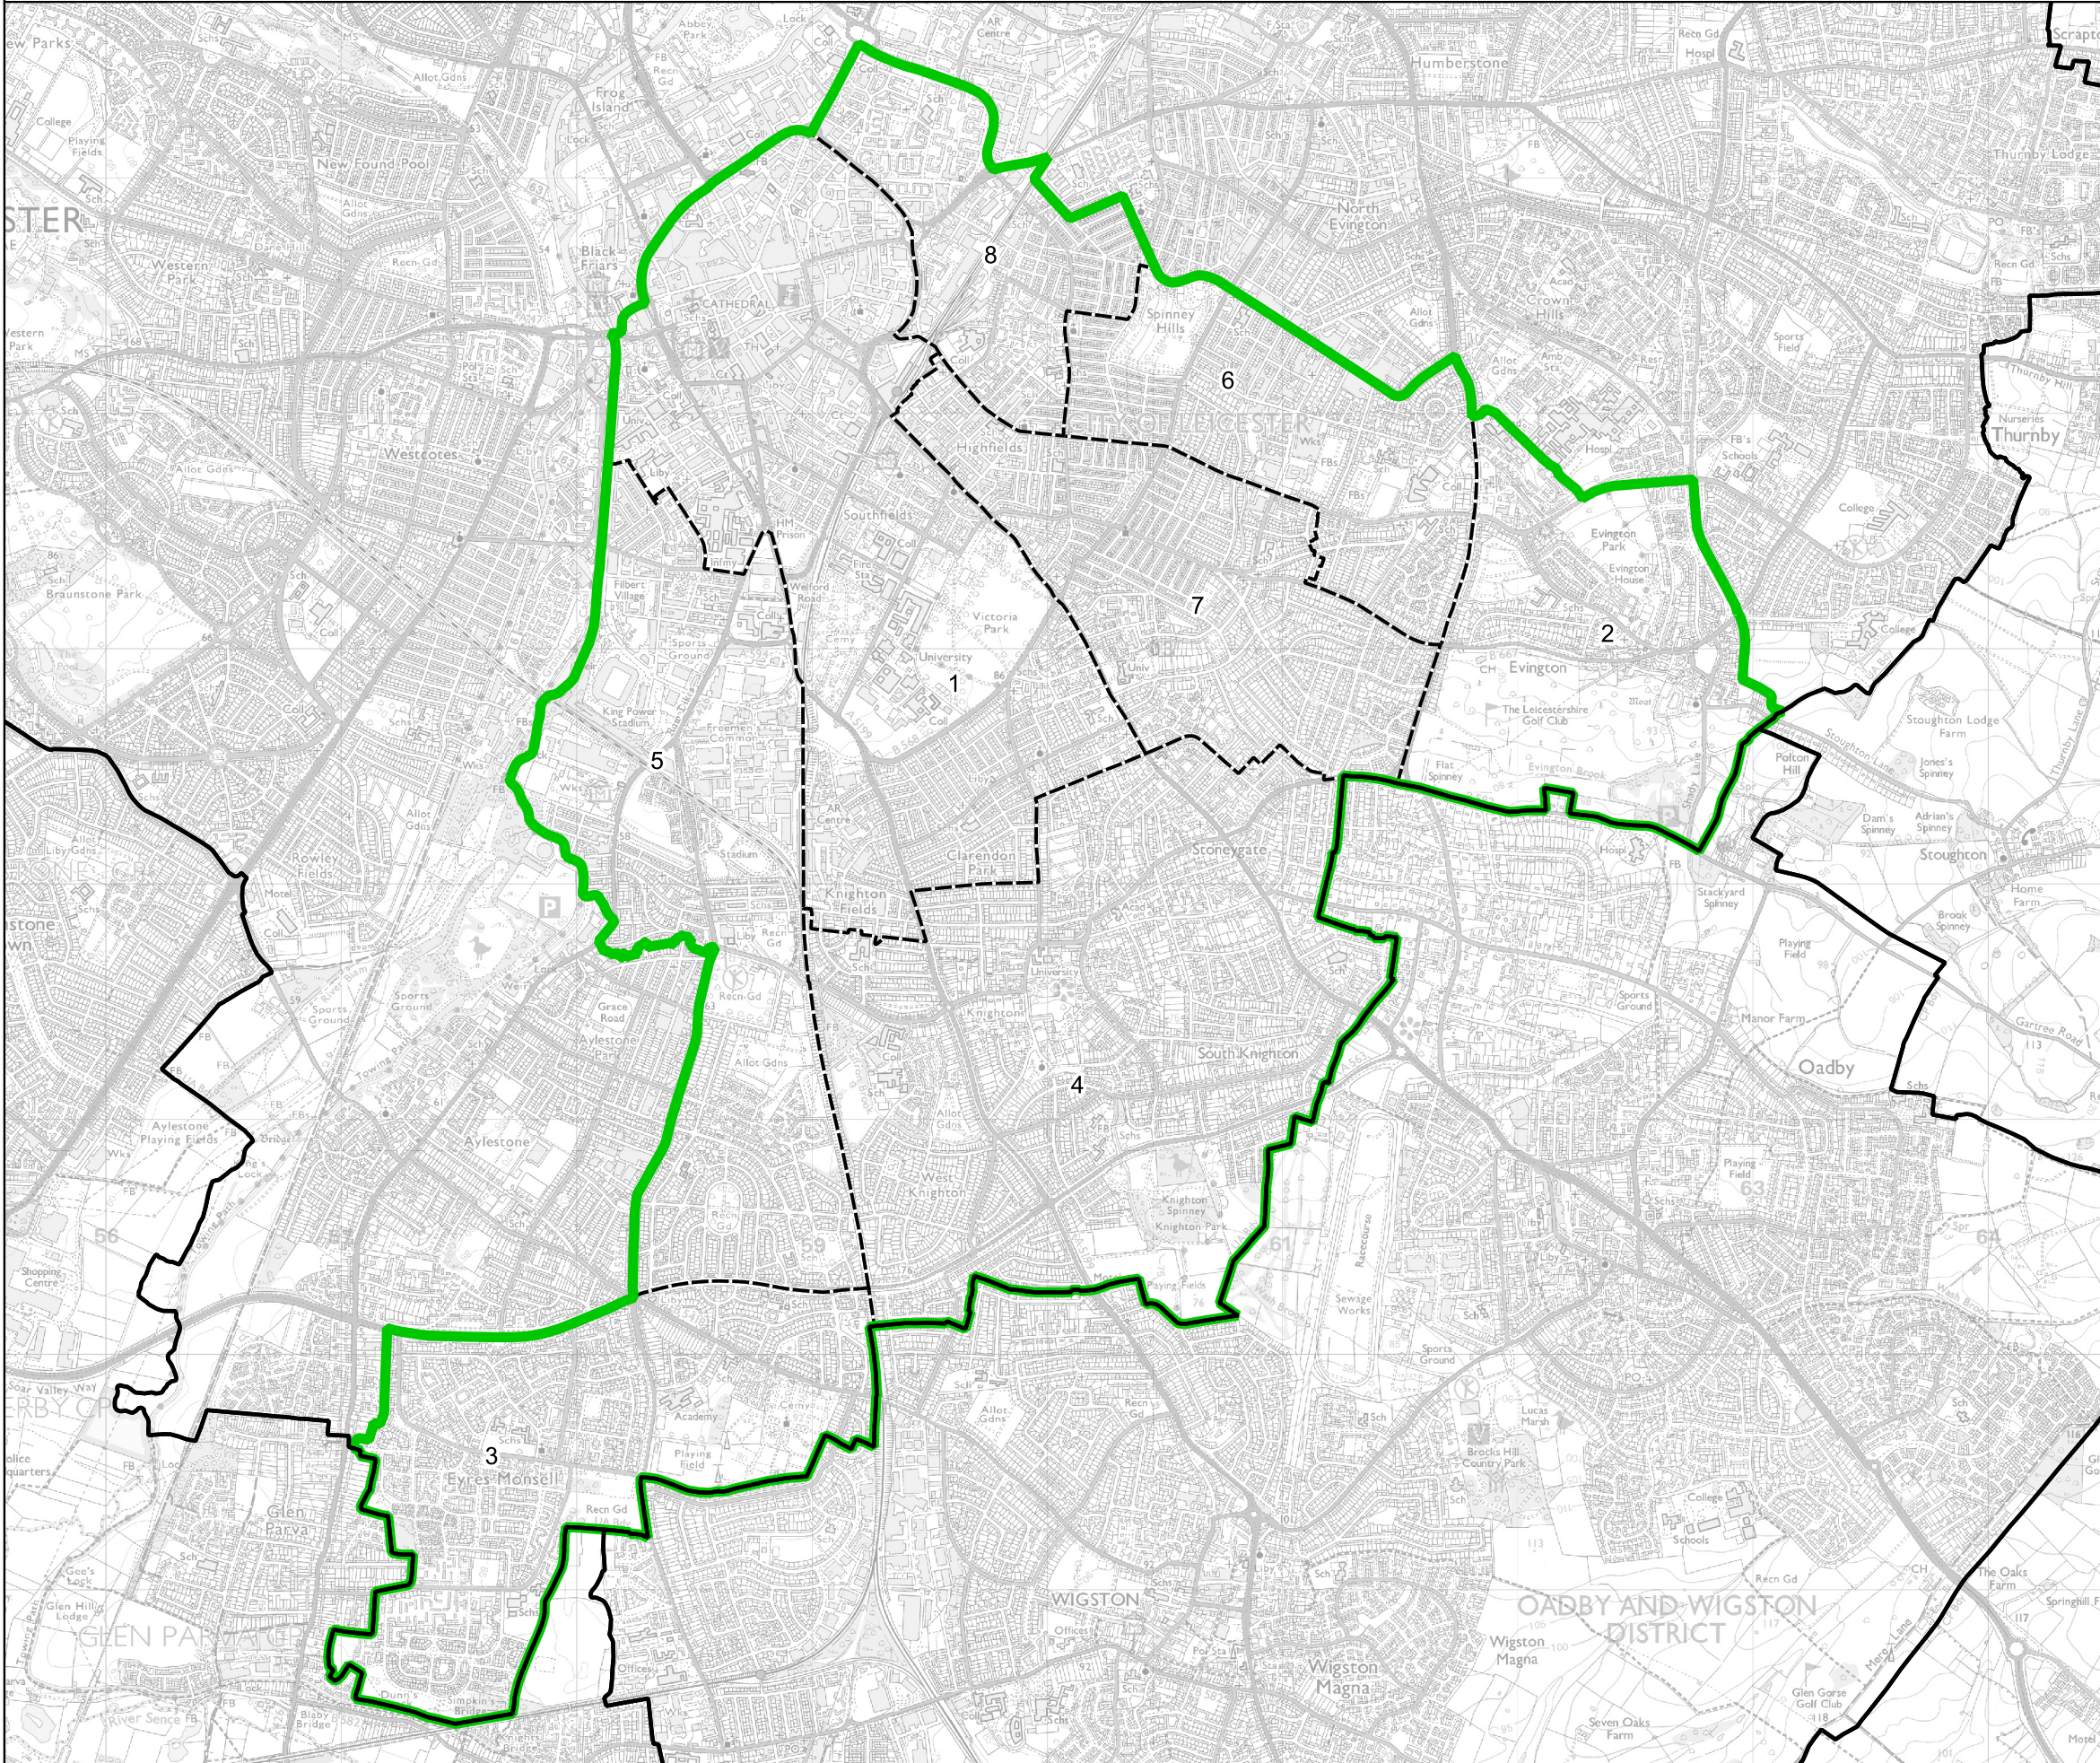

# Boundary Commission for England - Final Recommendations for the East Midlands Region

## Leicester South Borough Constituency - Electorate 71,007

- Wards:
- 1 Castle
  - 2 Evington (Part)
  - 3 Eyres Monsell
  - 4 Knighton
  - 5 Saffron
  - 6 Spinney Hills
  - 7 Stonegate
  - 8 Wycliffe

Leicester South Borough Constituency