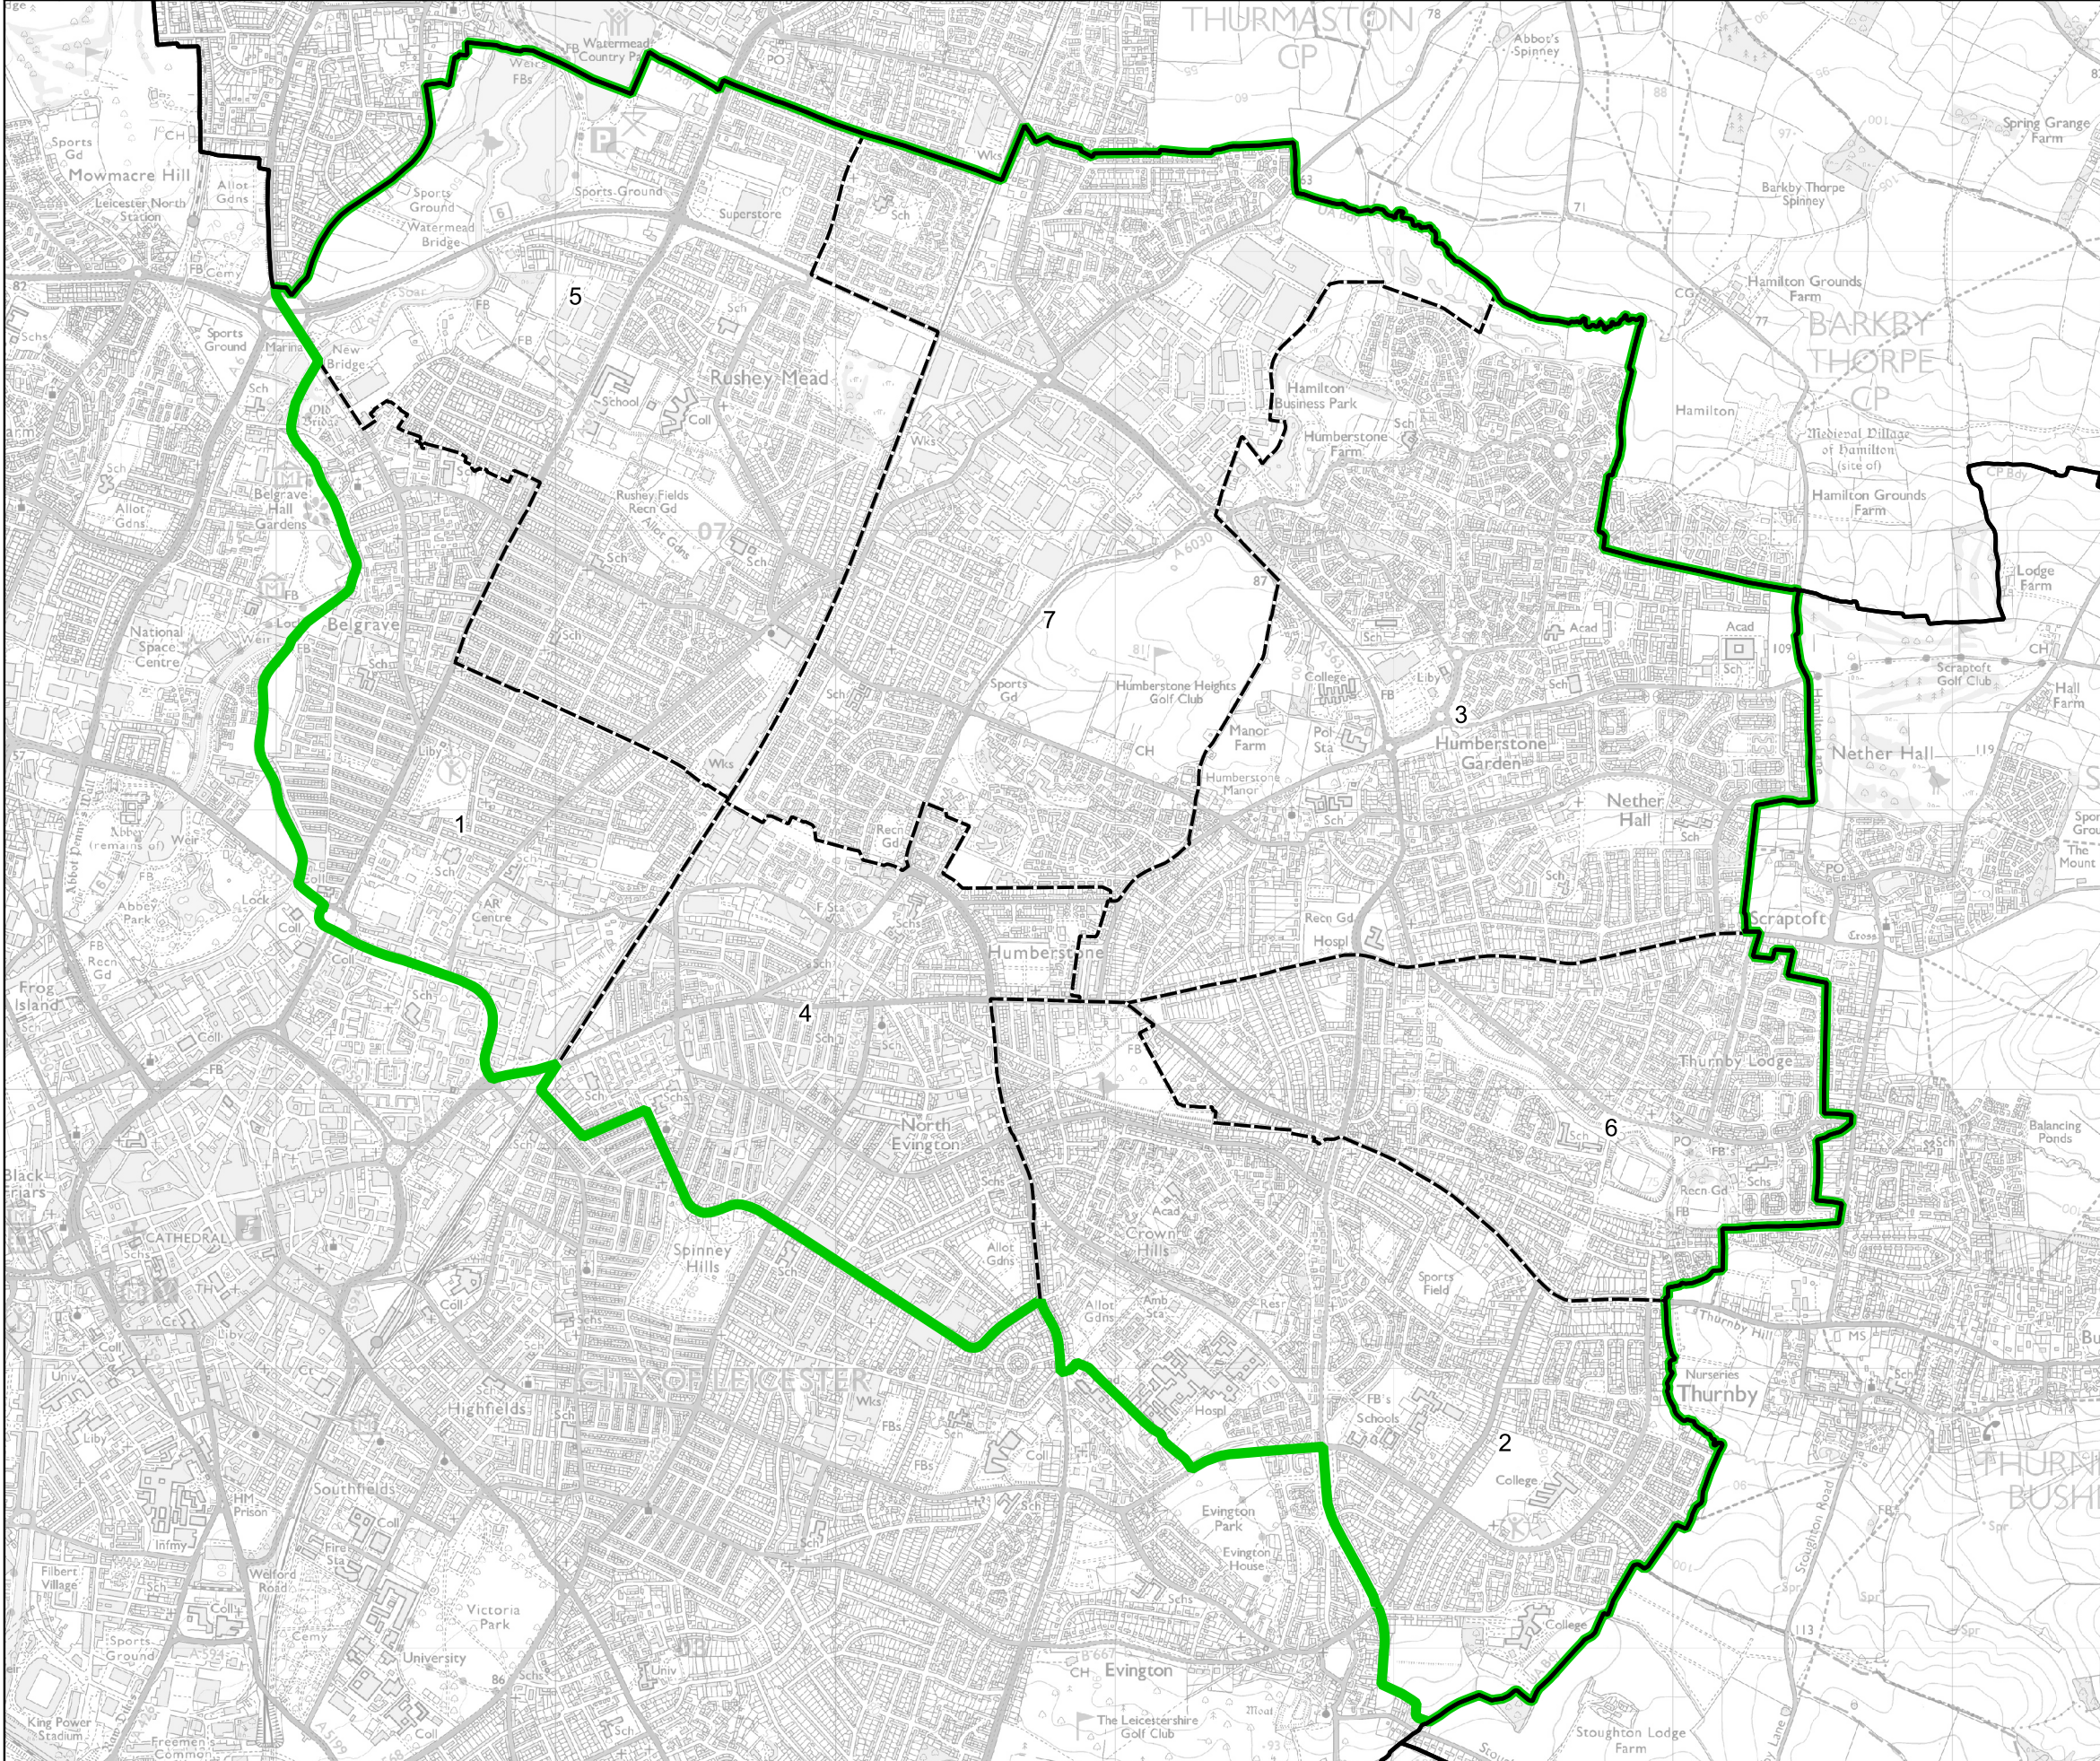

Boundary Commission for England - Final Recommendations for the East Midlands Region

Leicester East Borough Constituency - Electorate 76,465

Wards:

- 1 Belgrave
- 2 Evington (Part)
- 3 Humberstone & Hamilton
- 4 North Evington
- 5 Rushey Mead
- 6 Thurncourt
- 7 Troon

- Constituency
- Local Authorities
- Wards

0 0.3 0.6 km

© Crown copyright and database rights 2023 OS 100018289. You are permitted to use this data solely to enable you to respond to, or interact with, the organisation that provided you with the data. You are not permitted to copy, sub-licence, distribute or sell any of this data to third parties in any form. Third party rights to enforce the terms of this licence shall be reserved to OS.

Leicester East Borough Constituency