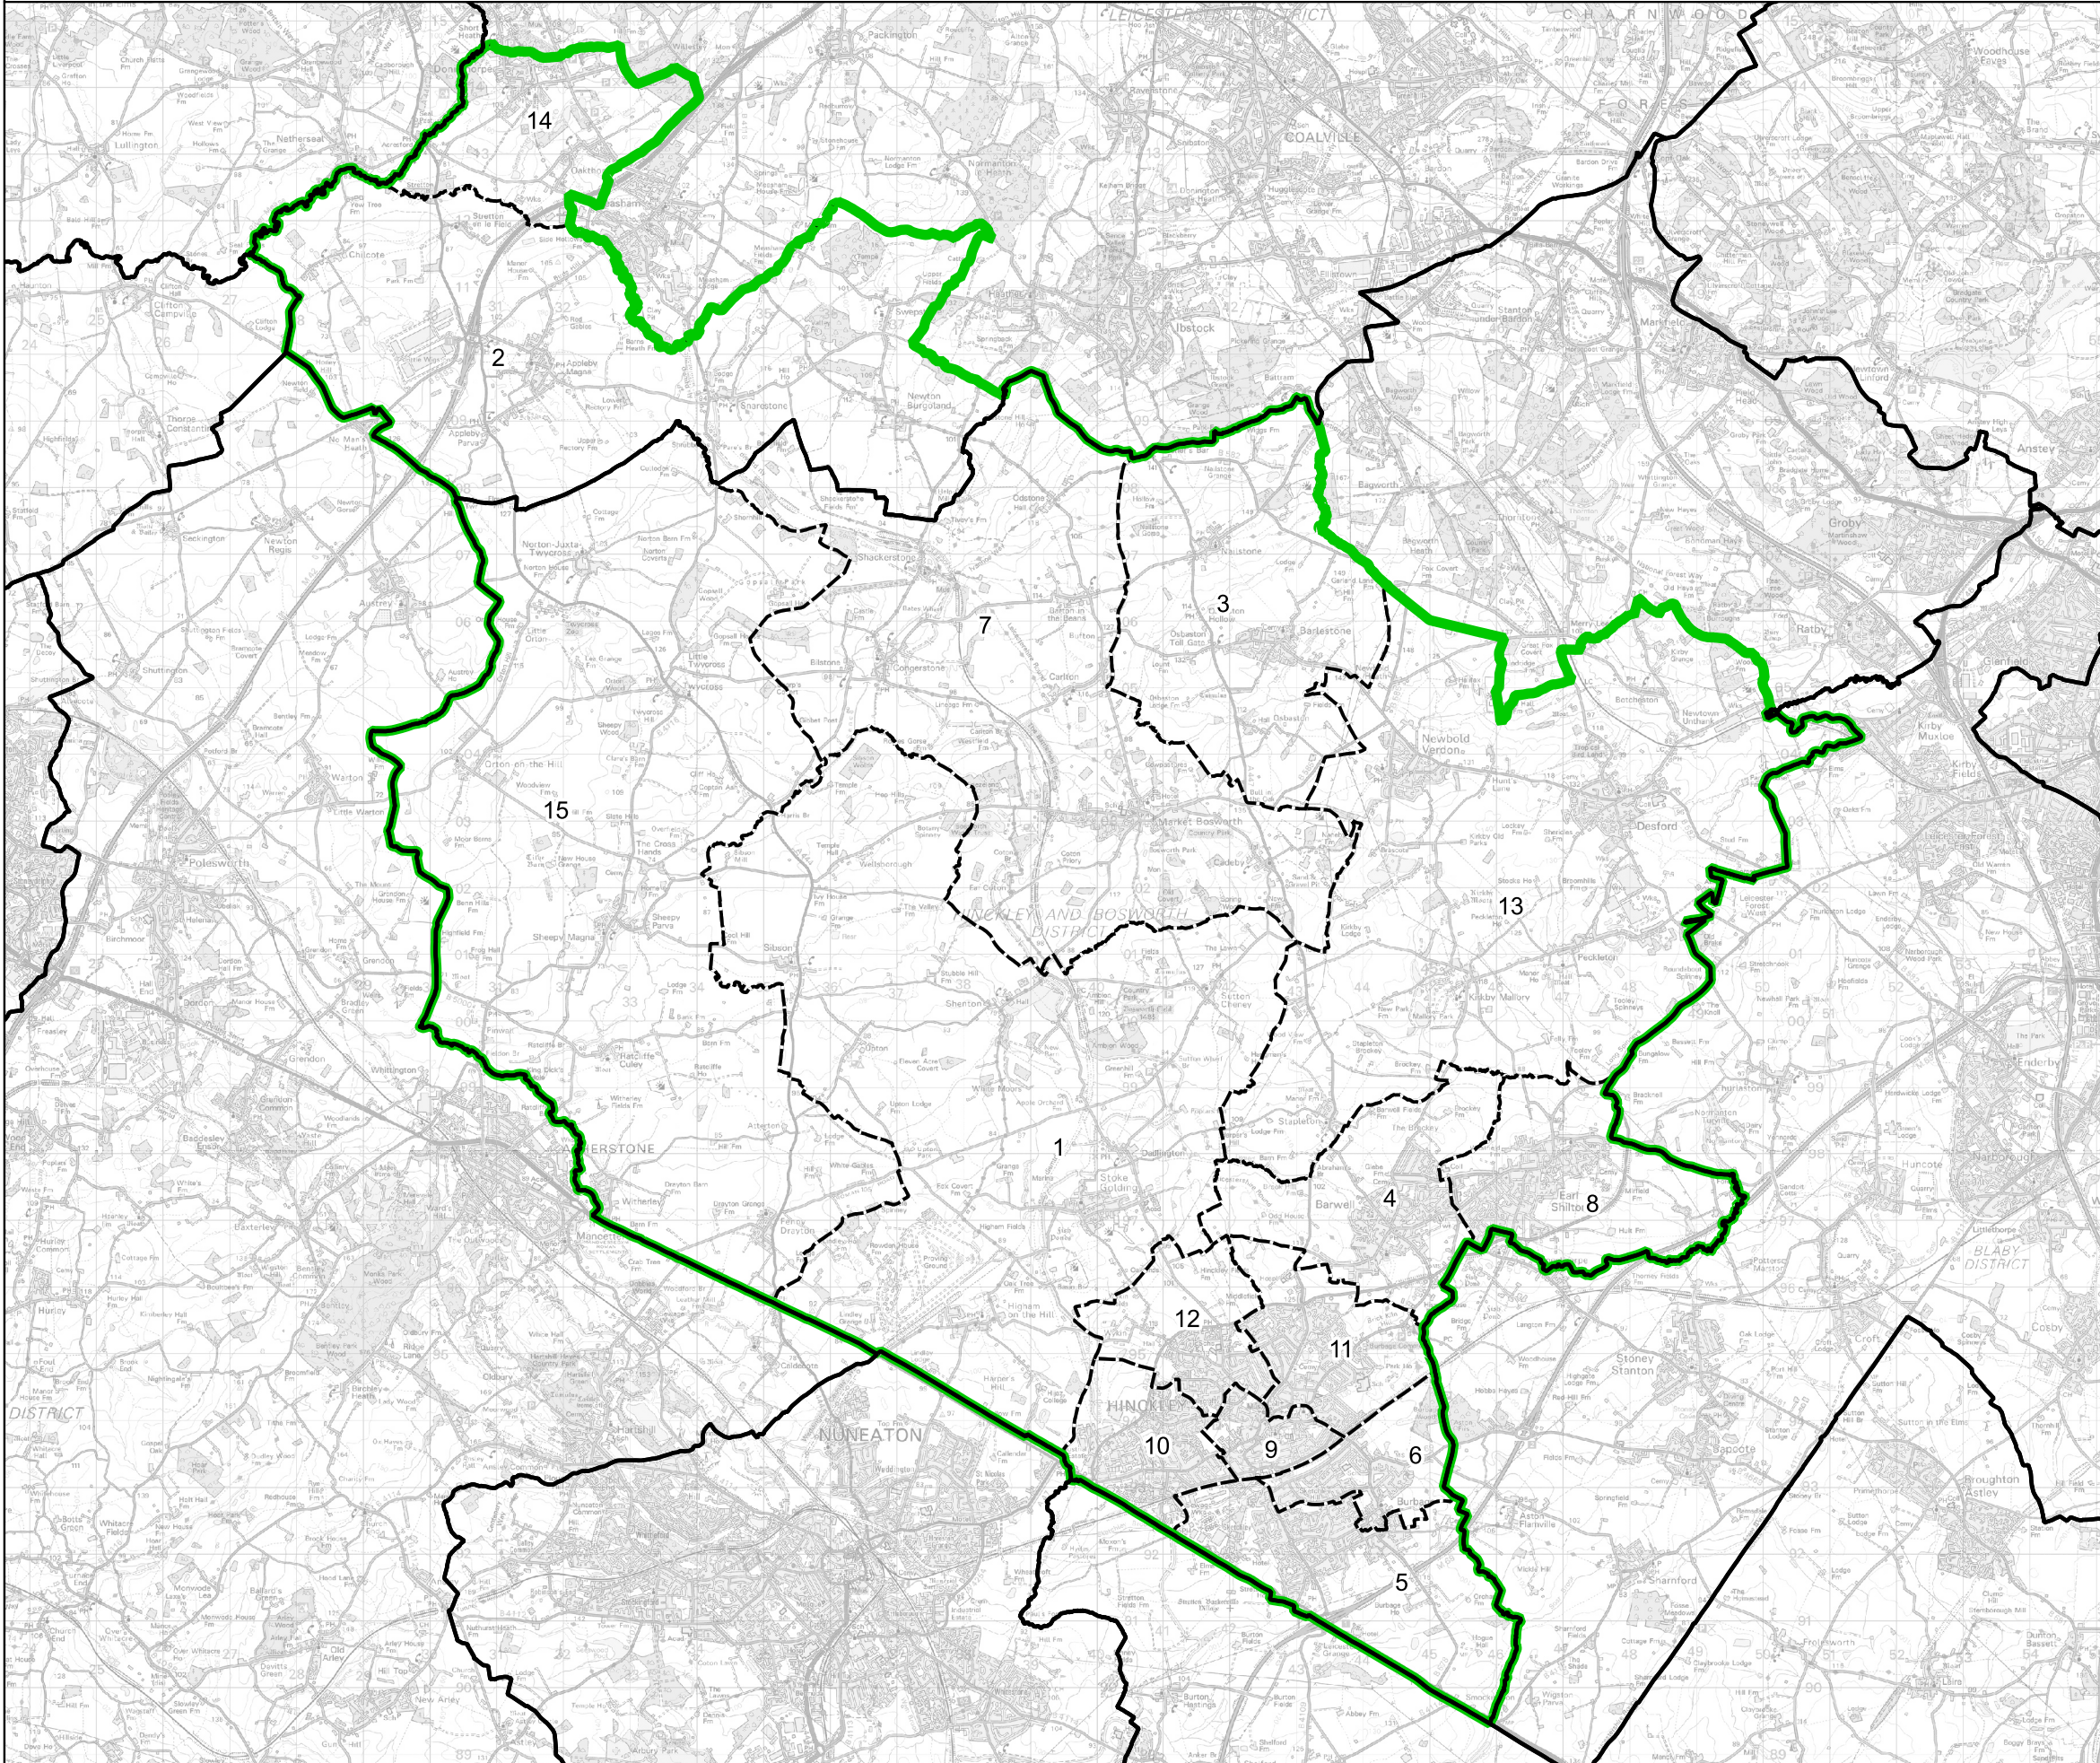

# Boundary Commission for England - Final Recommendations for the East Midlands Region

## Hinckley and Bosworth County Constituency - Electorate 75,683

- Wards:
- 1 Ambien
  - 2 Appleby
  - 3 Barlestone, Nailstone and Osbaston
  - 4 Barwell
  - 5 Burbage Sketchley and Stretton
  - 6 Burbage St. Catherines and Lash Hill
  - 7 Cadeby, Carlton and Market
  - 8 Bosworth with Shackerstone
  - 9 Earl Shilton
  - 10 Hinckley Castle
  - 11 Hinckley Clarendon
  - 12 Hinckley De Montfort
  - 13 Hinckley Trinity
  - 14 Newbold Verdon with Desford and Peckleton
  - 15 Oakthorpe & Donisthorpe
  - 16 Twycross and Witherley with Sheepy

 Constituency  
 Local Authorities  
 Wards

0 1 2 km

© Crown copyright and database rights 2023 OS 100018289. You are permitted to use this data solely to enable you to respond to, or interact with, the organisation that provided you with the data. You are not permitted to copy, sub-licence, distribute or sell any of this data to third parties in any form. Third party rights to enforce the terms of this licence shall be reserved to OS.

Hinckley and Bosworth County Constituency