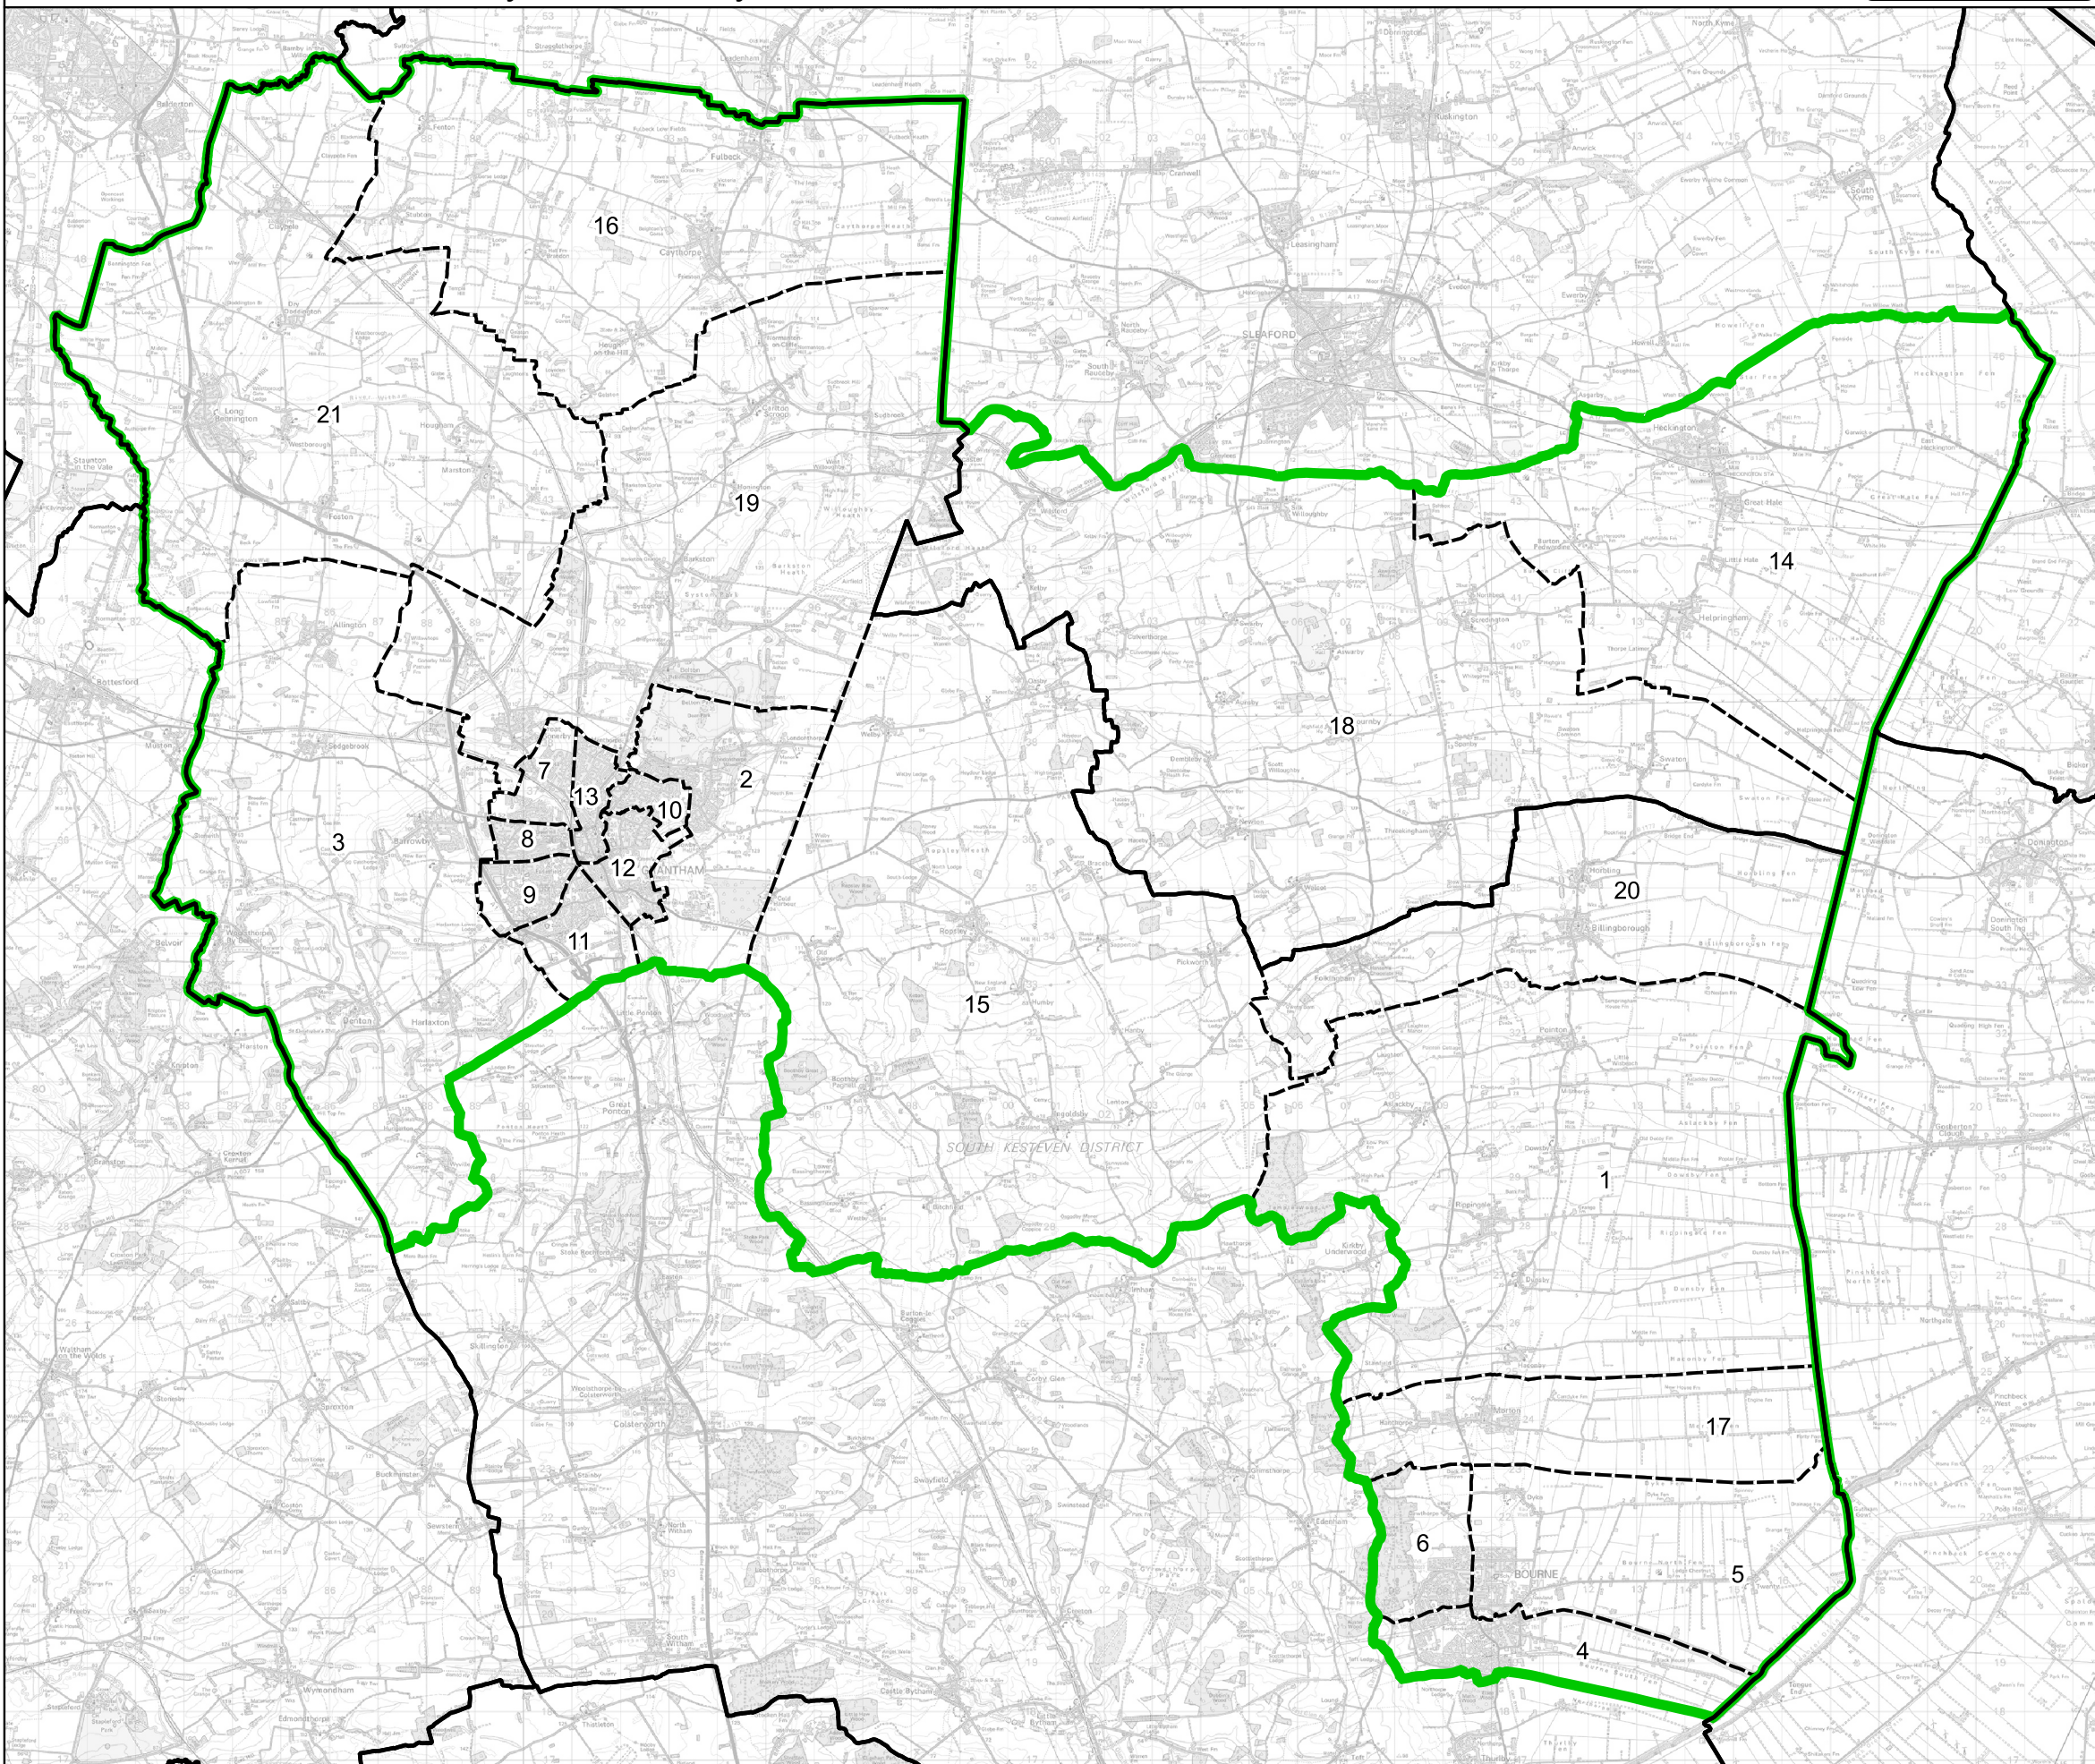

Boundary Commission for England - Final Recommendations for the East Midlands Region

Grantham and Bourne County Constituency - Electorate 72,071

- Wards:
- 1 Aveland
 - 2 Belmont
 - 3 Belvoir
 - 4 Bourne Austerby
 - 5 Bourne East
 - 6 Bourne West
 - 7 Grantham Arnoldfield
 - 8 Grantham Barrowby Gate
 - 9 Grantham Earlesfield
 - 10 Grantham Harrowby
 - 11 Grantham Springfield
 - 12 Grantham St. Vincent's
 - 13 Grantham St. Wulfram's
 - 14 Heckington Rural
 - 15 Lincrest
 - 16 Loveden Heath
 - 17 Morton
 - 18 Osbournby
 - 19 Peascliffe & Ridgeway
 - 20 Toller
 - 21 Viking

Constituency
 Local Authorities
 Wards

© Crown copyright and database rights 2023 OS 100018289. You are permitted to use this data solely to enable you to respond to, or interact with, the organisation that provided you with the data. You are not permitted to copy, sub-licence, distribute or sell any of this data to third parties in any form. Third party rights to enforce the terms of this licence shall be reserved to OS.

Grantham and Bourne County Constituency