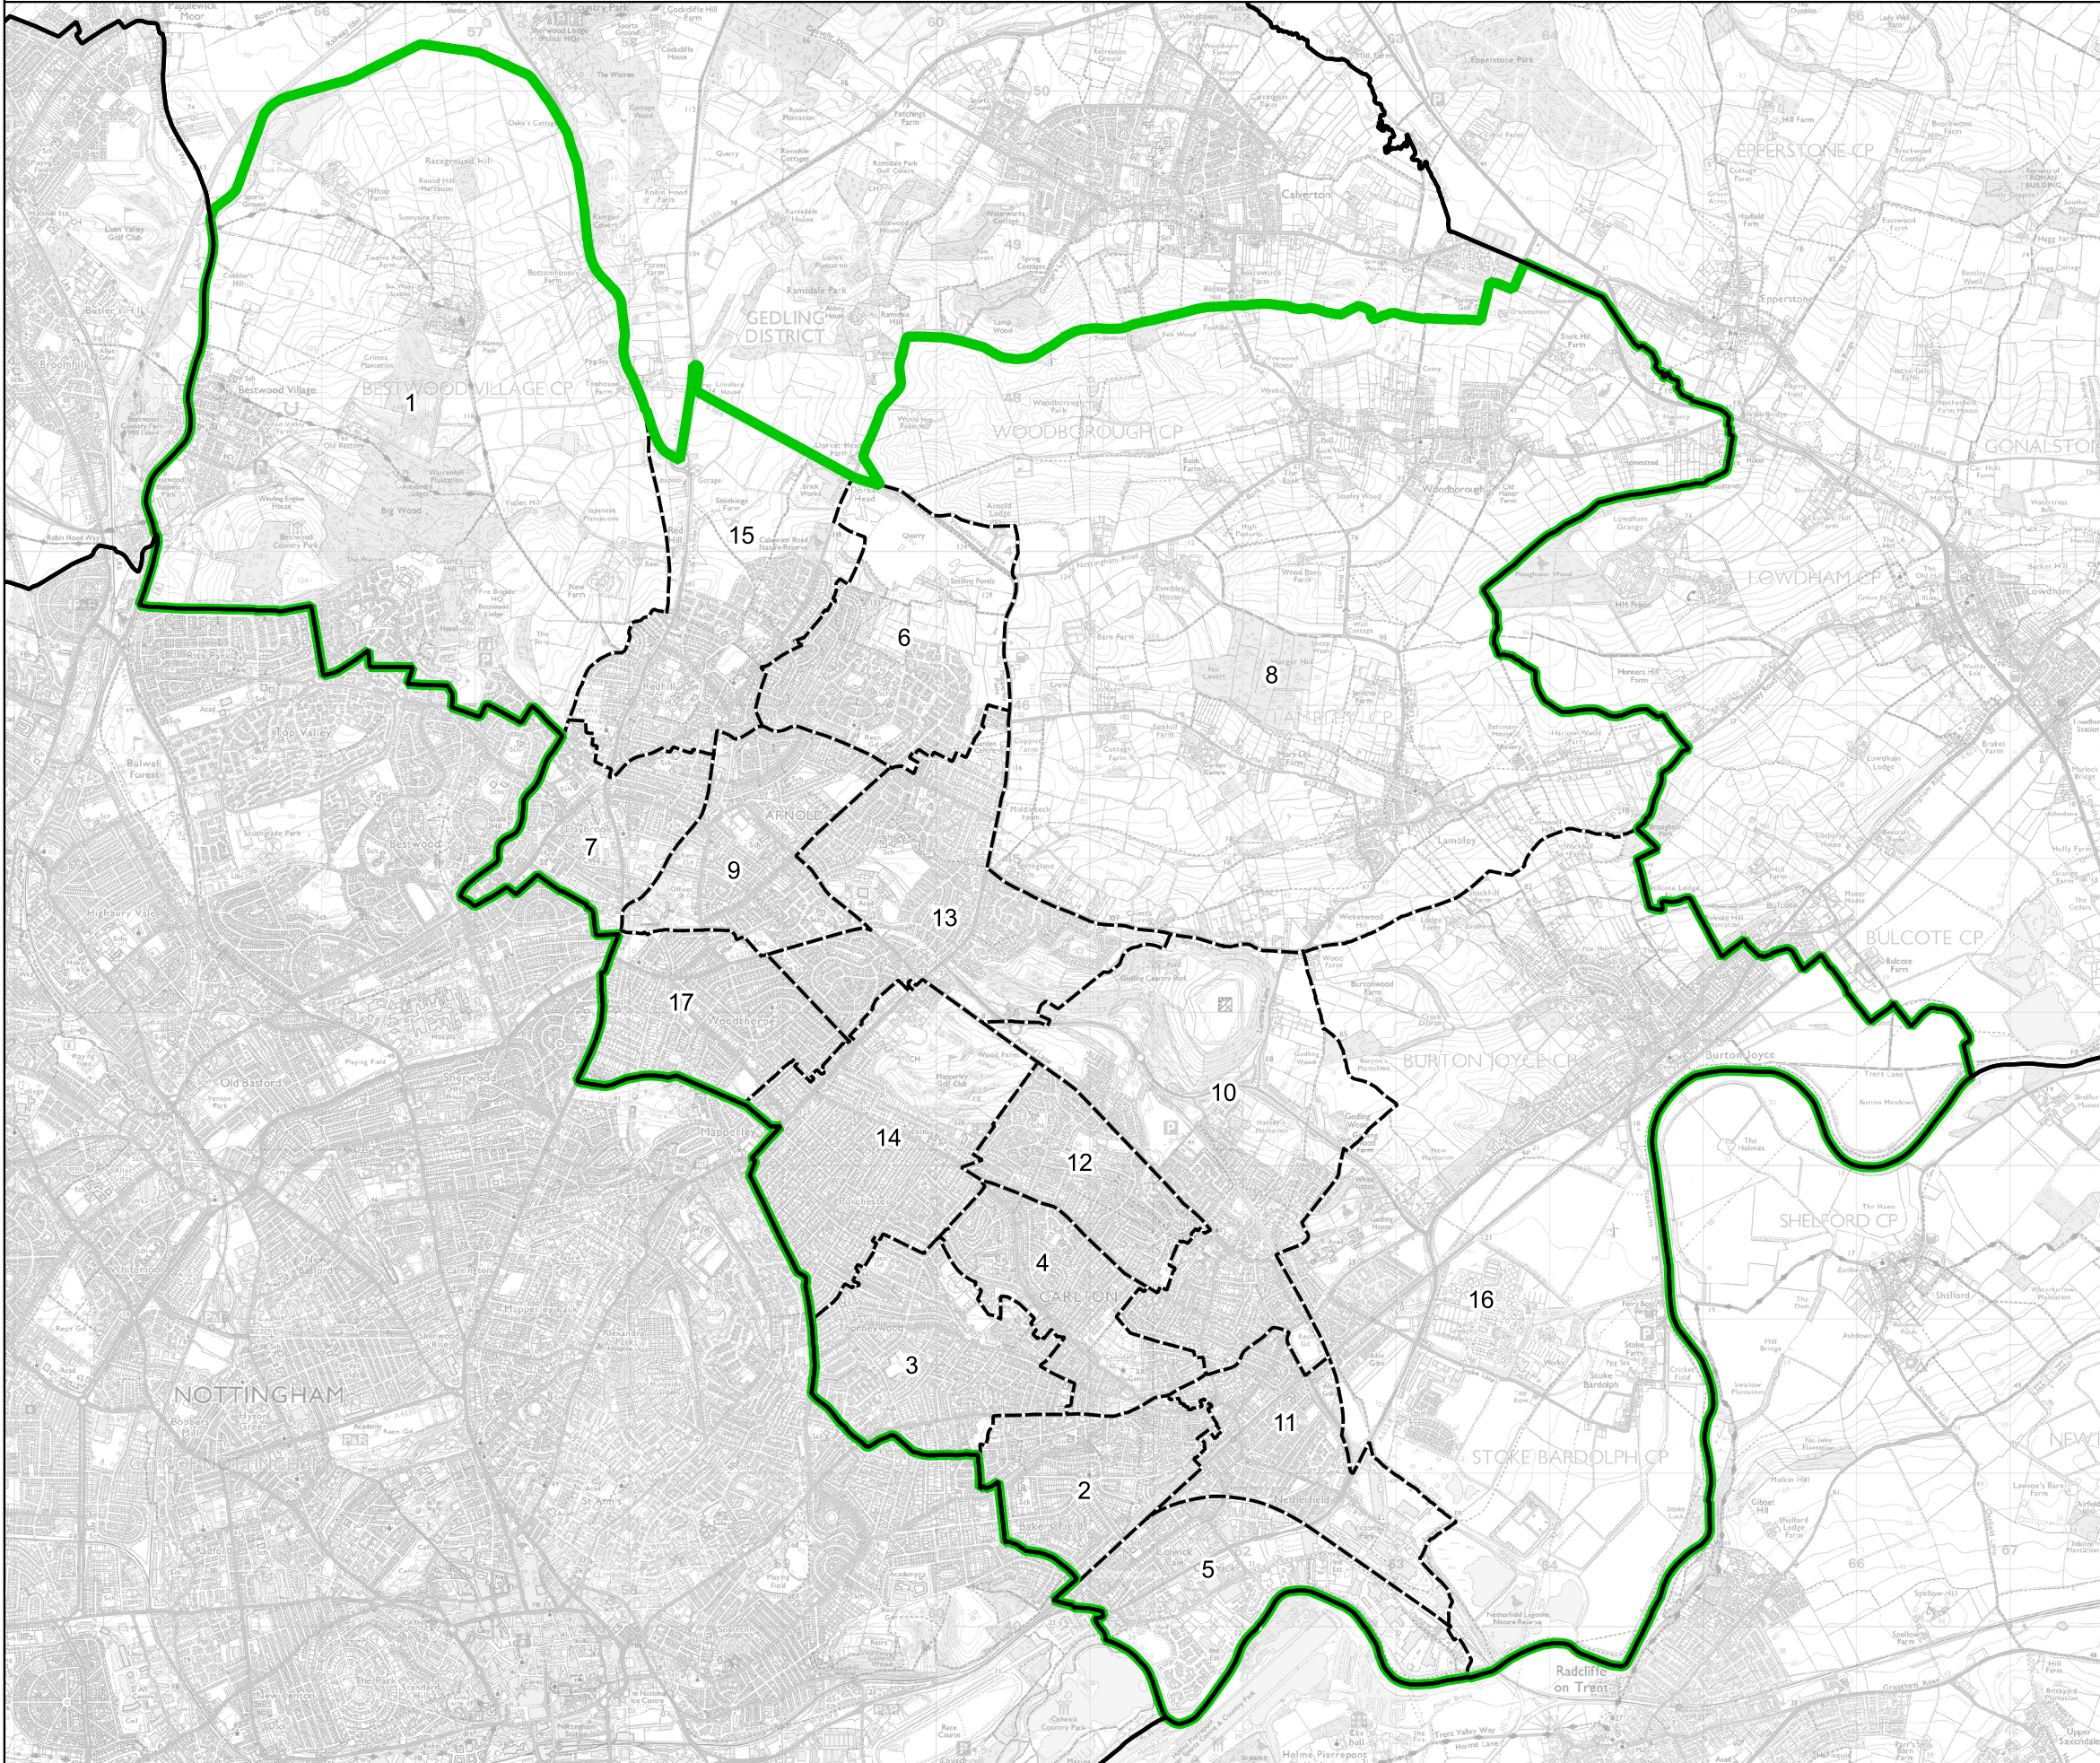

# Boundary Commission for England - Final Recommendations for the East Midlands Region

## Gedling County Constituency - Electorate 75,795

Wards:

- 1 Bestwood St. Albans
- 2 Carlton
- 3 Carlton Hill
- 4 Cavendish
- 5 Colwick
- 6 Coppice
- 7 Daybrook
- 8 Dumbles
- 9 Ernehale
- 10 Gedling
- 11 Netherfield
- 12 Phoenix
- 13 Plains
- 14 Porchester
- 15 Redhill
- 16 Trent Valley
- 17 Woodthorpe

- Constituency
- Local Authorities
- Wards

0 0.6 1.2 km

© Crown copyright and database rights 2023 OS 100018289. You are permitted to use this data solely to enable you to respond to, or interact with, the organisation that provided you with the data. You are not permitted to copy, sub-licence, distribute or sell any of this data to third parties in any form. Third party rights to enforce the terms of this licence shall be reserved to OS.

Gedling County Constituency