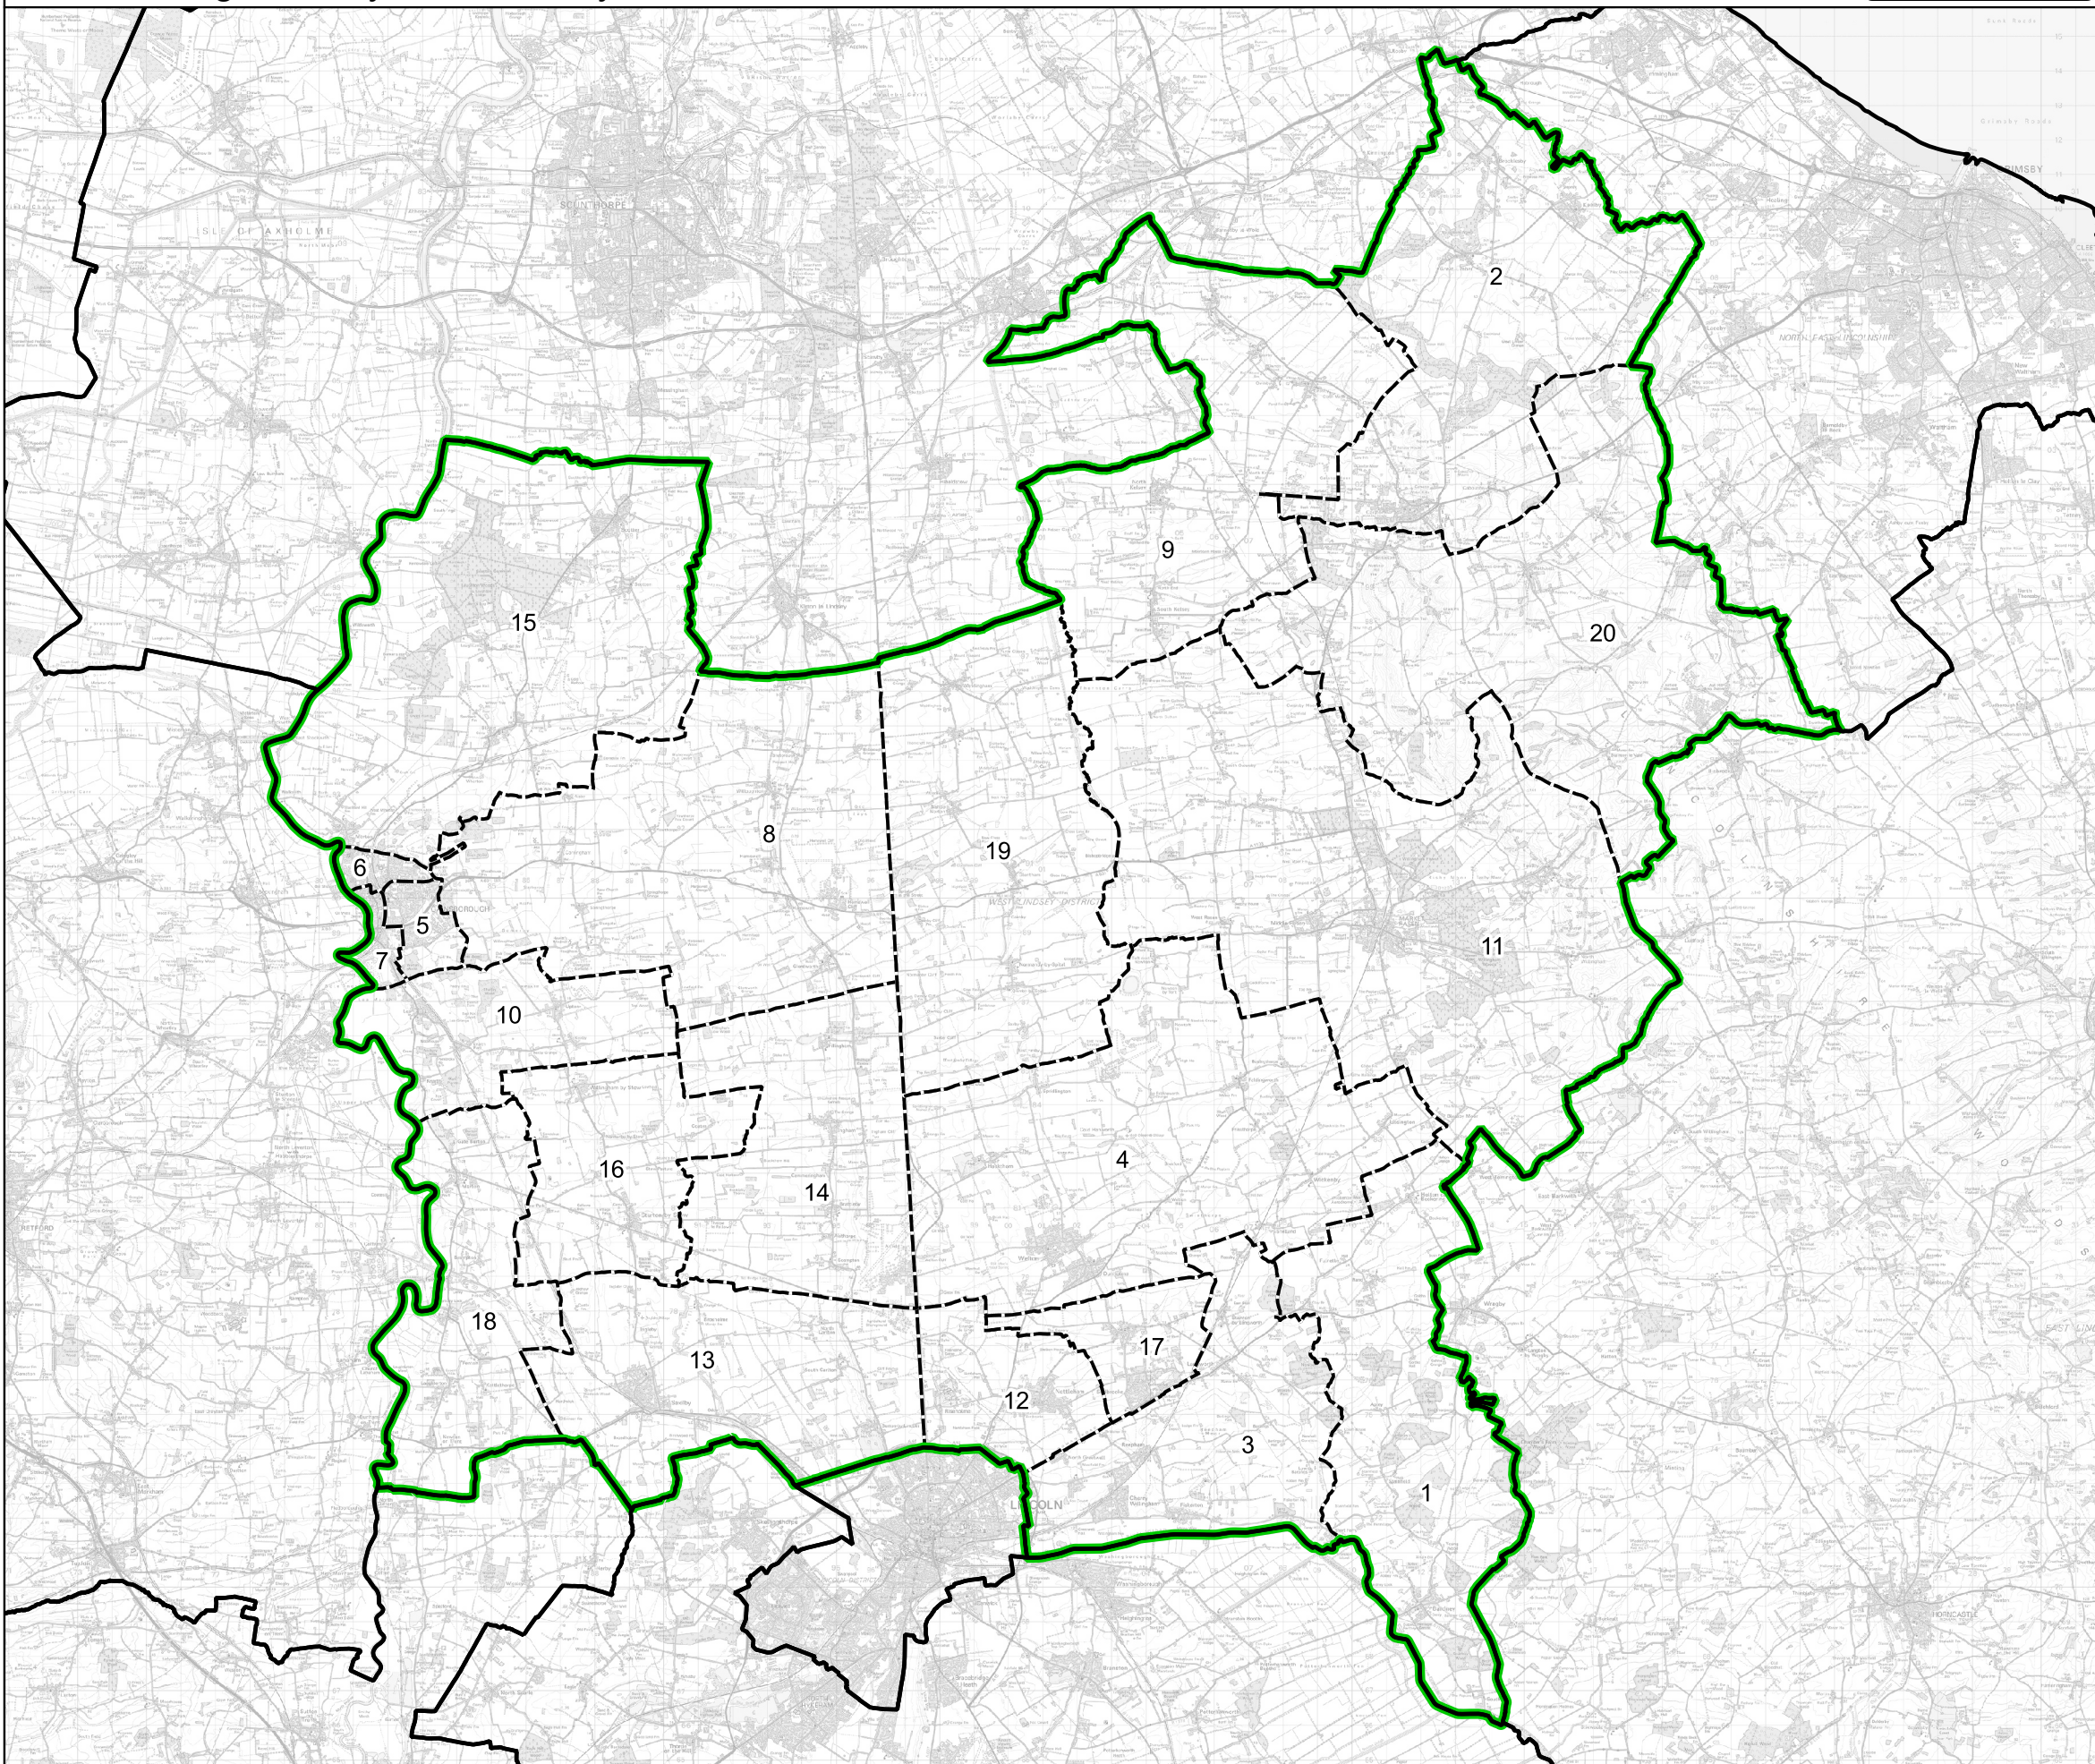

Boundary Commission for England - Final Recommendations for the East Midlands Region

Gainsborough County Constituency - Electorate 74,750

Wards:

- 1 Bardney
- 2 Caistor and Yarborough
- 3 Cherry Willingham
- 4 Dunholme and Welton
- 5 Gainsborough East
- 6 Gainsborough North
- 7 Gainsborough South-West
- 8 Hemswell
- 9 Kelsey Wold
- 10 Lea
- 11 Market Rasen
- 12 Nettleham
- 13 Saxilby
- 14 Scampton
- 15 Scotter and Blyton
- 16 Stow
- 17 Sudbrooke
- 18 Torksey
- 19 Waddingham and Spital
- 20 Wold View

- Constituency
- Local Authorities
- Wards

© Crown copyright and database rights 2023 OS 100018289. You are permitted to use this data solely to enable you to respond to, or interact with, the organisation that provided you with the data. You are not permitted to copy, sub-licence, distribute or sell any of this data to third parties in any form. Third party rights to enforce the terms of this licence shall be reserved to OS.

Gainsborough County Constituency