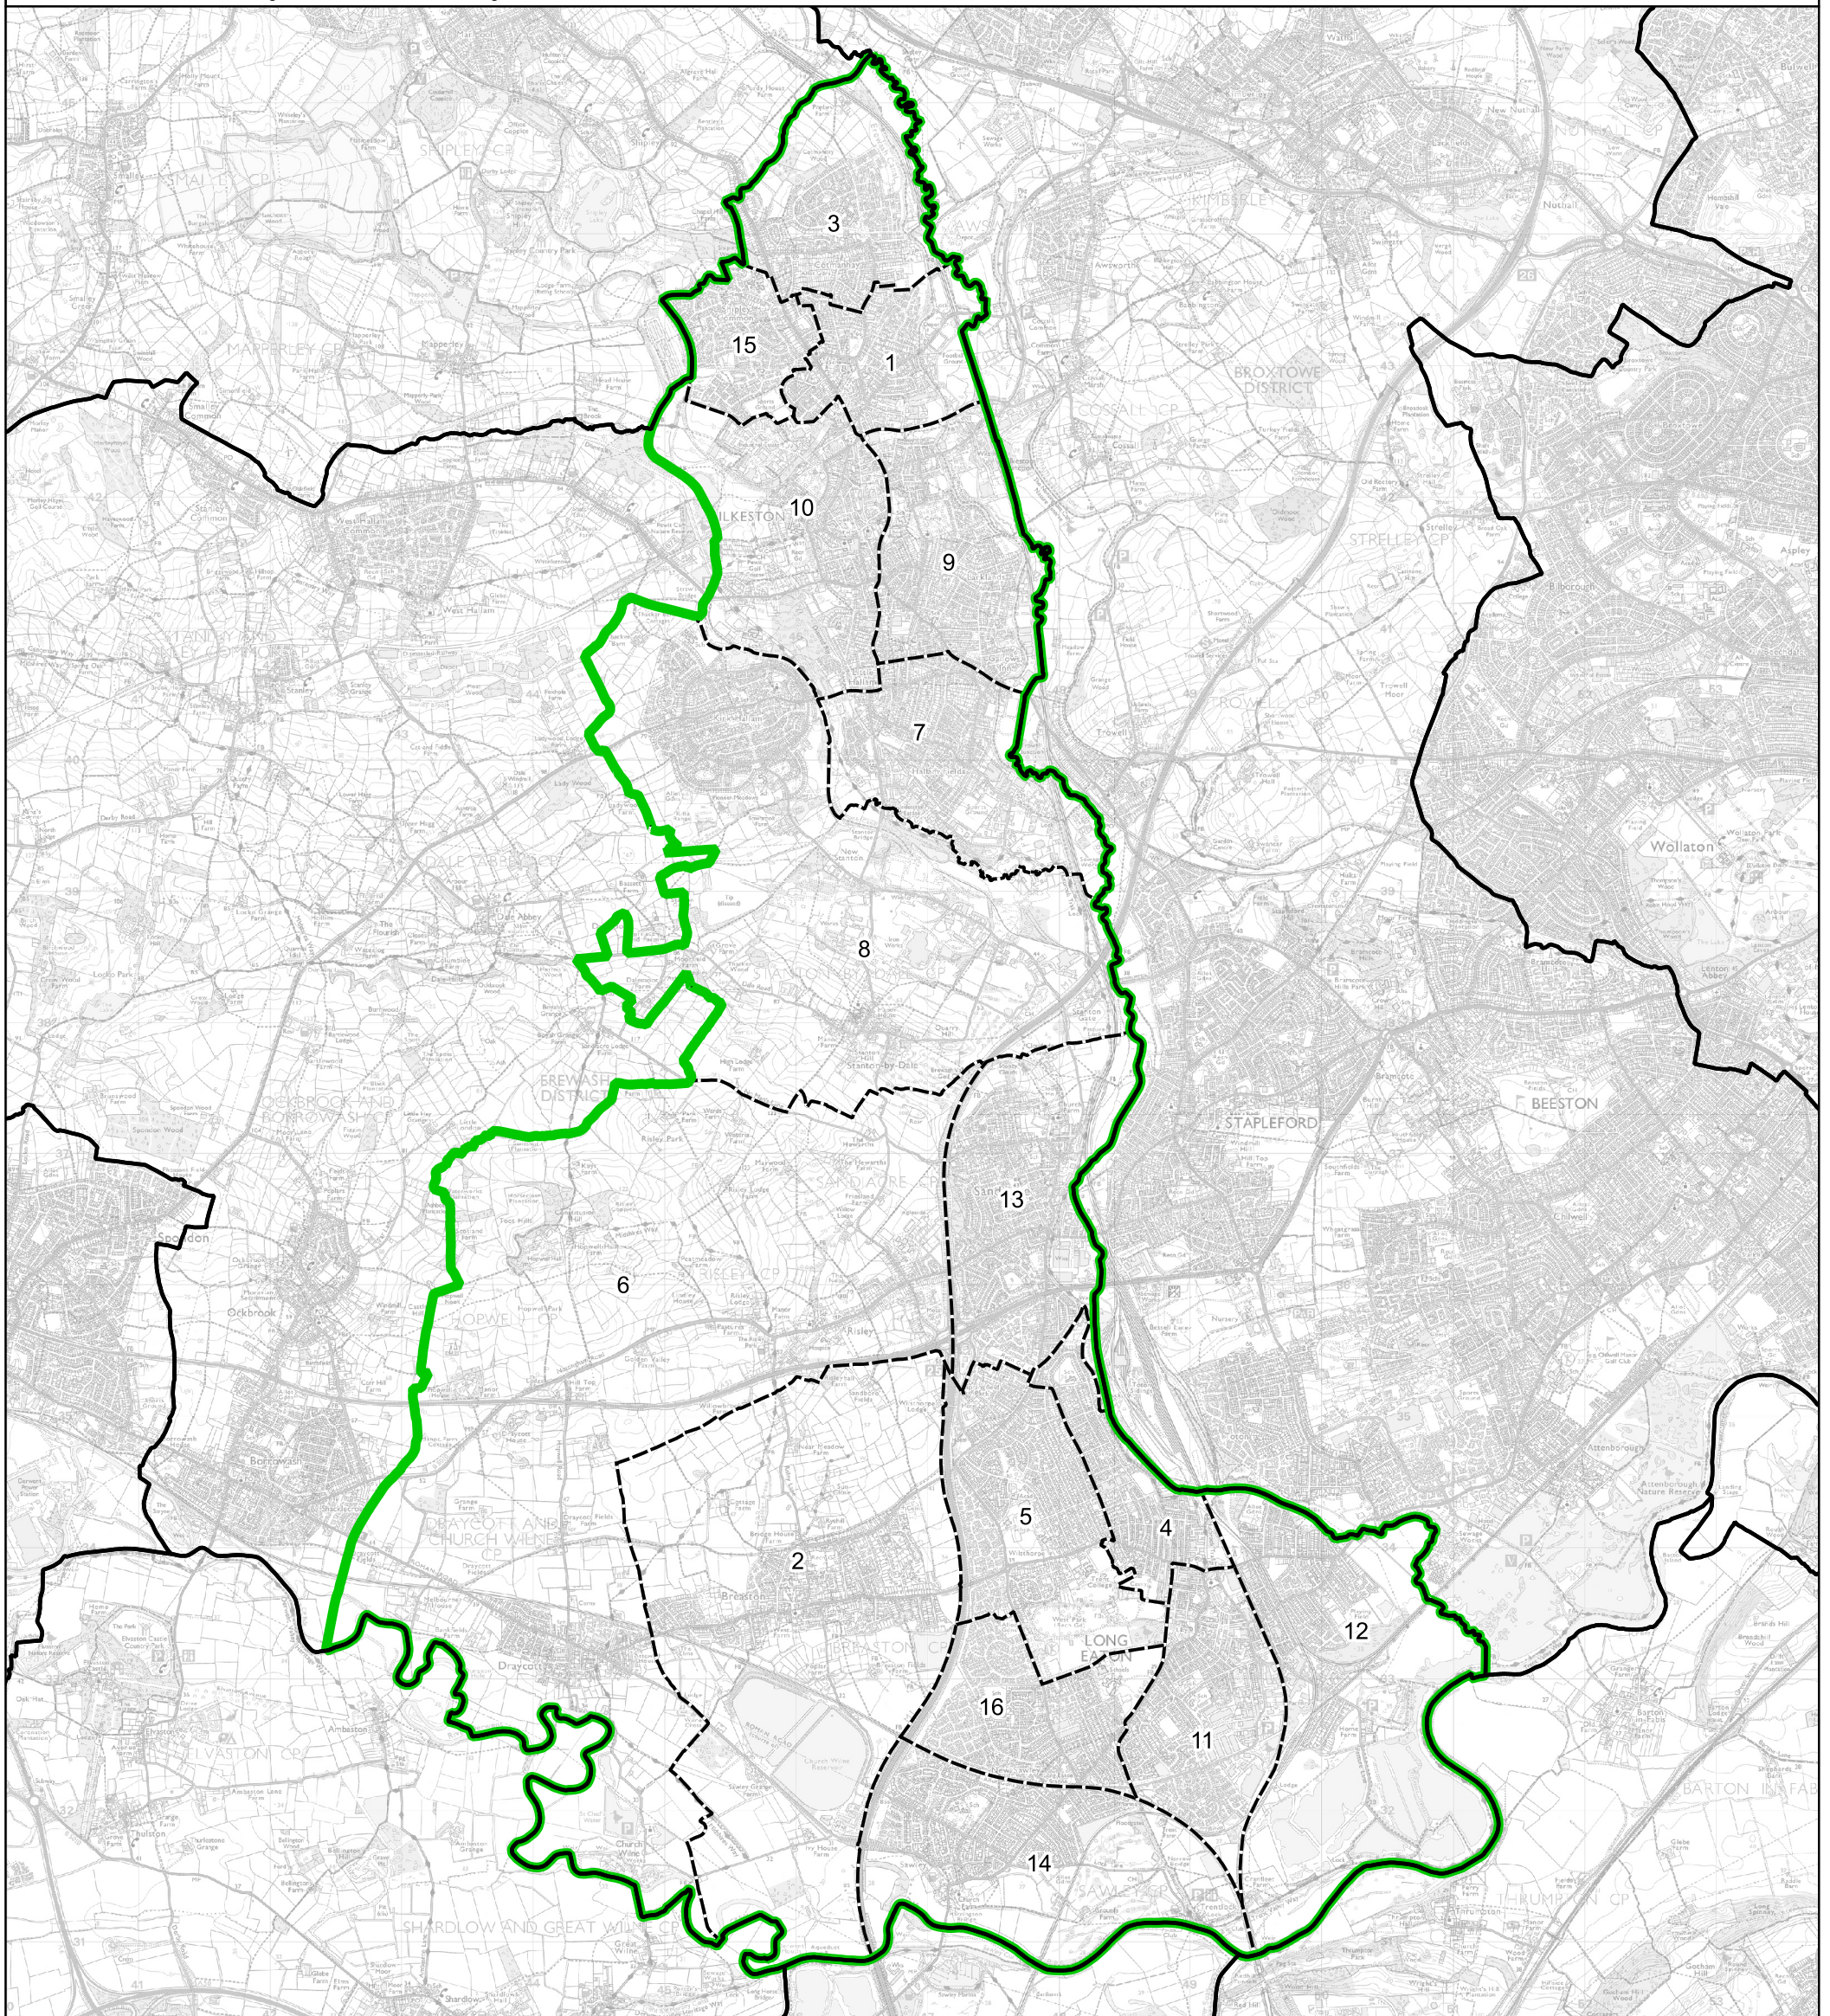

Boundary Commission for England - Final Recommendations for the East Midlands Region
 Erewash County Constituency - Electorate 71,986

Wards:

- | | | |
|---------------------|---------------------------------|-----------------|
| 1 Awsworth Road | 8 Kirk Hallam & Stanton-by-Dale | 15 Shipley View |
| 2 Breaston | 9 Larklands | 16 Wilsthorpe |
| 3 Cotmanhay | 10 Little Hallam | |
| 4 Derby Road East | 11 Long Eaton Central | |
| 5 Derby Road West | 12 Nottingham Road | |
| 6 Draycott & Risley | 13 Sandiacre | |
| 7 Hallam Fields | 14 Sawley | |

- Constituency
- Local Authorities
- Wards

© Crown copyright and database rights 2023 OS 100018289. You are permitted to use this data solely to enable you to respond to, or interact with, the organisation that provided you with the data. You are not permitted to copy, sub-licence, distribute or sell any of this data to third parties in any form. Third party rights to enforce the terms of this licence shall be reserved to OS.

Erewash County Constituency