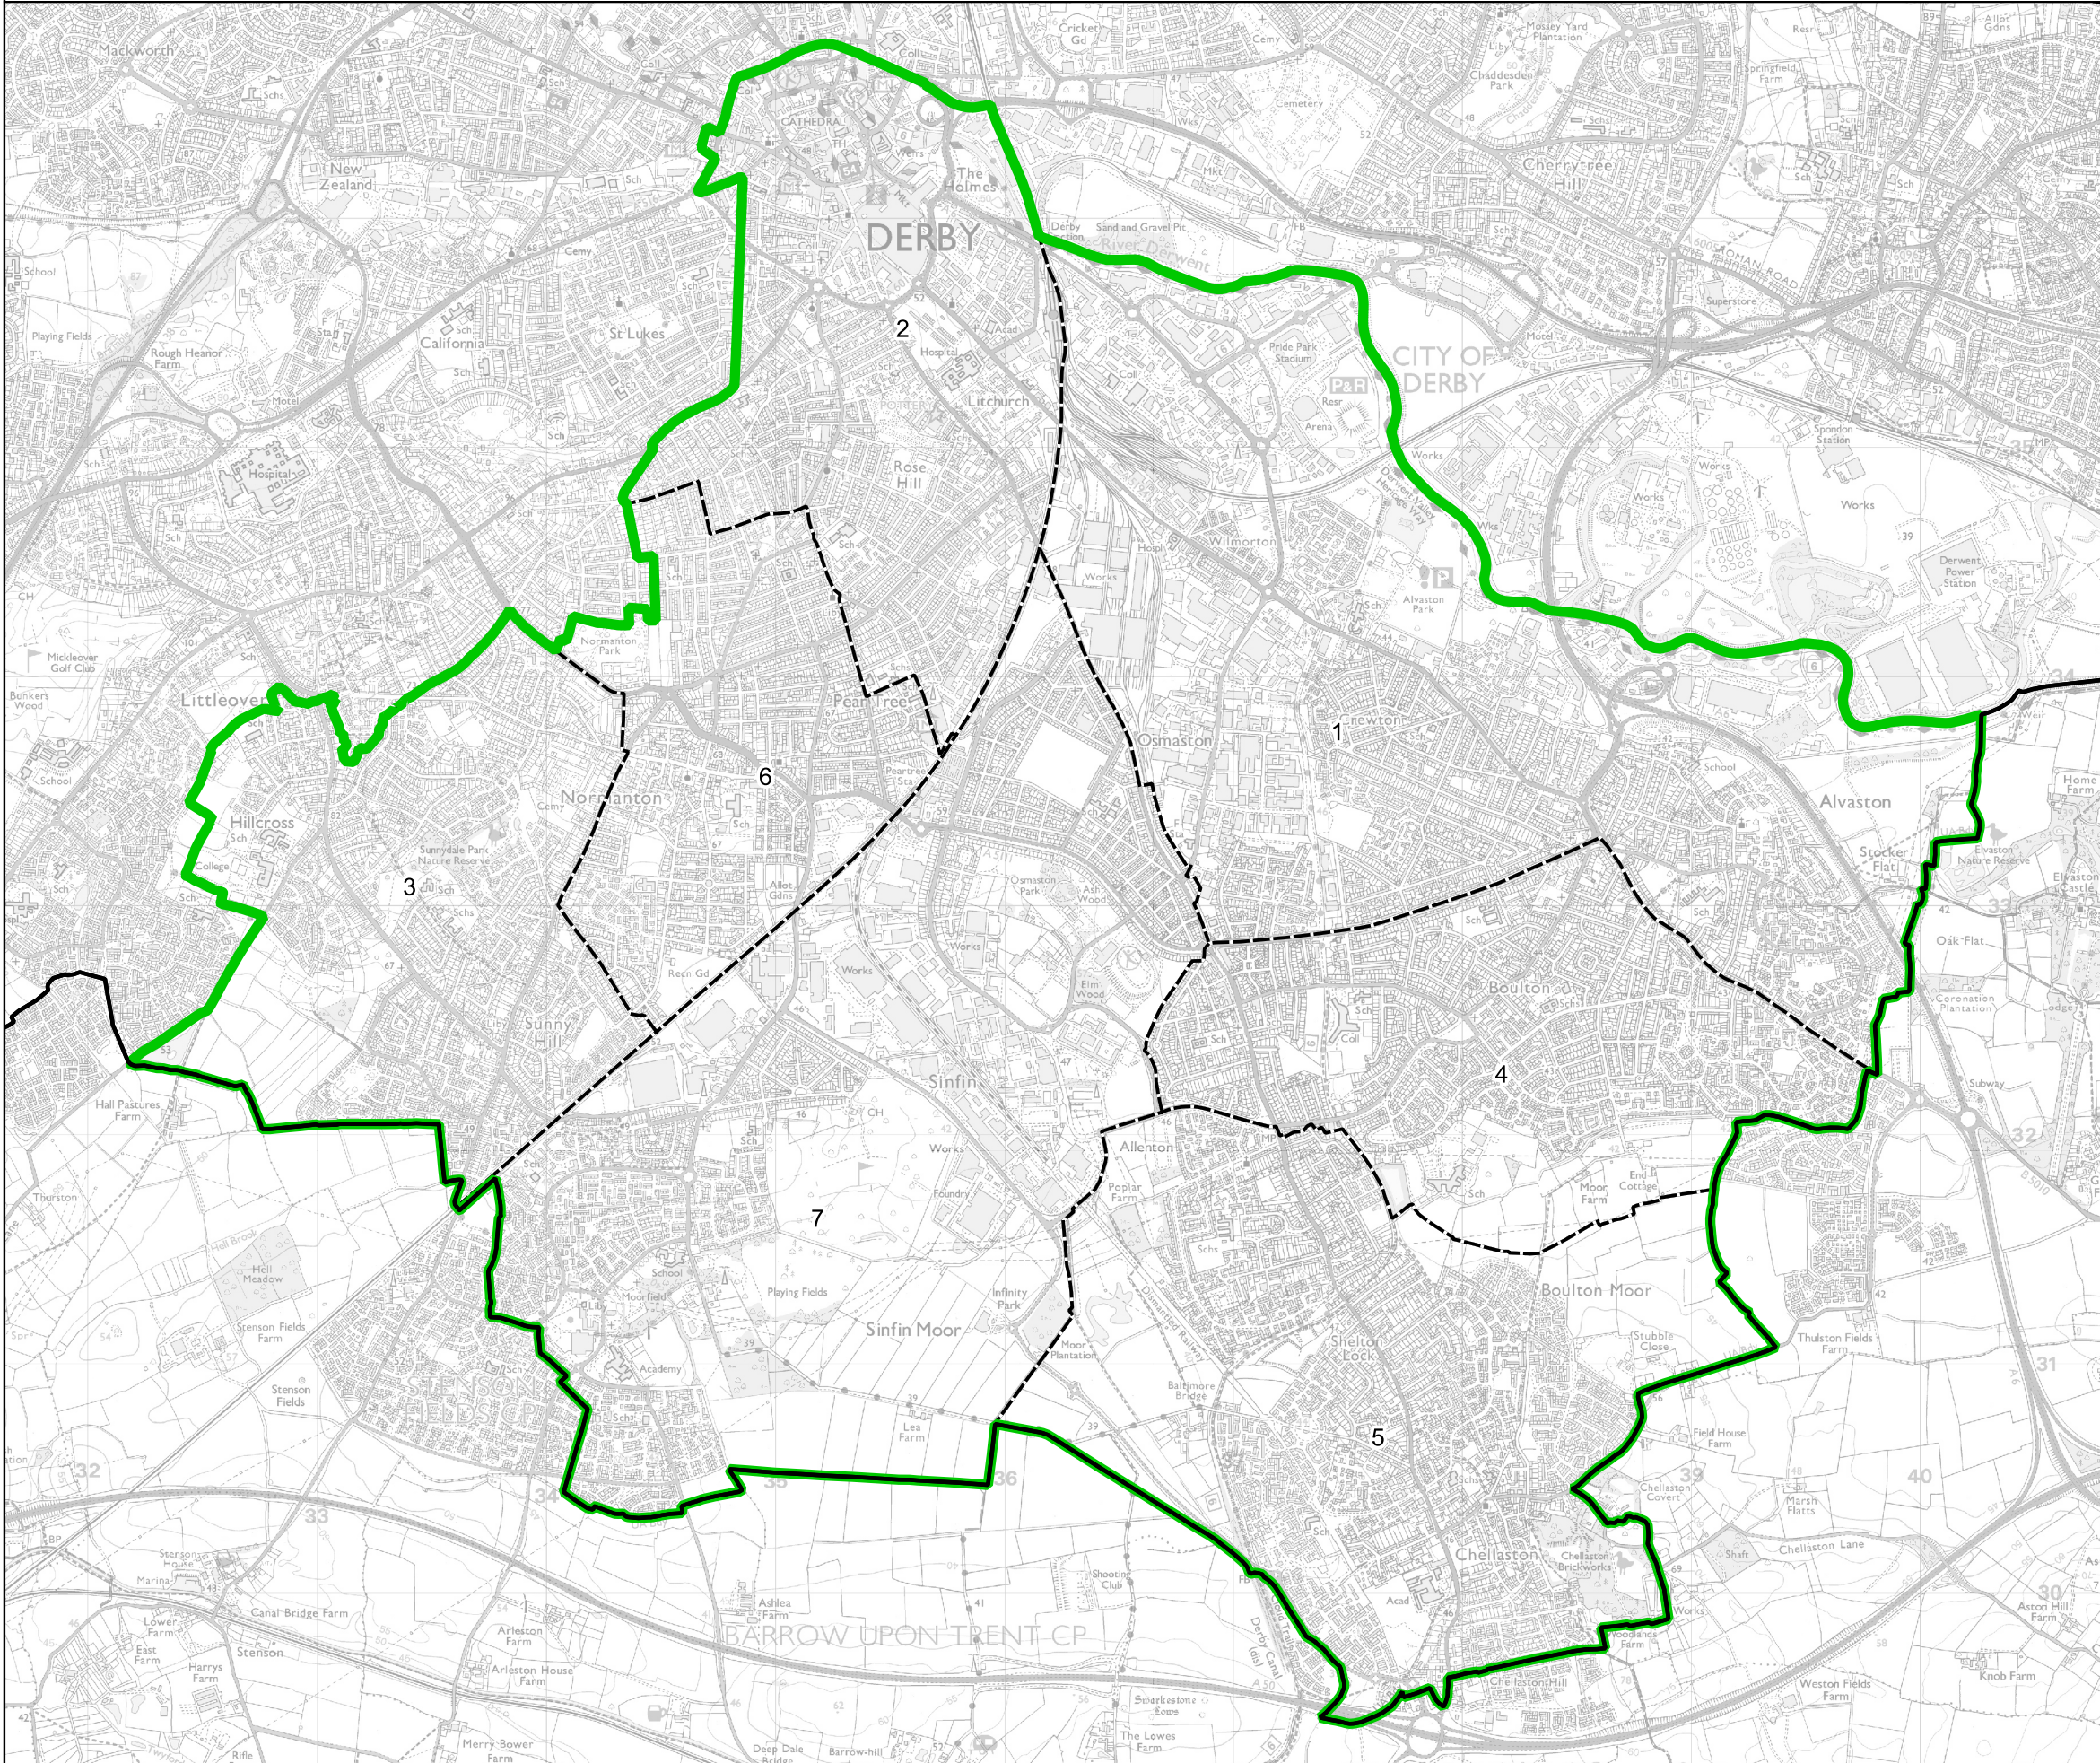

Boundary Commission for England - Final Recommendations for the East Midlands Region

Derby South Borough Constituency - Electorate 72,067

Wards:

- 1 Alvaston
- 2 Arboretum
- 3 Blagreaves
- 4 Boulton
- 5 Chellaston
- 6 Normanton
- 7 Sinfin

- Constituency
- Local Authorities
- Wards

0 0.4 0.8 km

© Crown copyright and database rights 2023 OS 100018289. You are permitted to use this data solely to enable you to respond to, or interact with, the organisation that provided you with the data. You are not permitted to copy, sub-licence, distribute or sell any of this data to third parties in any form. Third party rights to enforce the terms of this licence shall be reserved to OS.

Derby South Borough Constituency