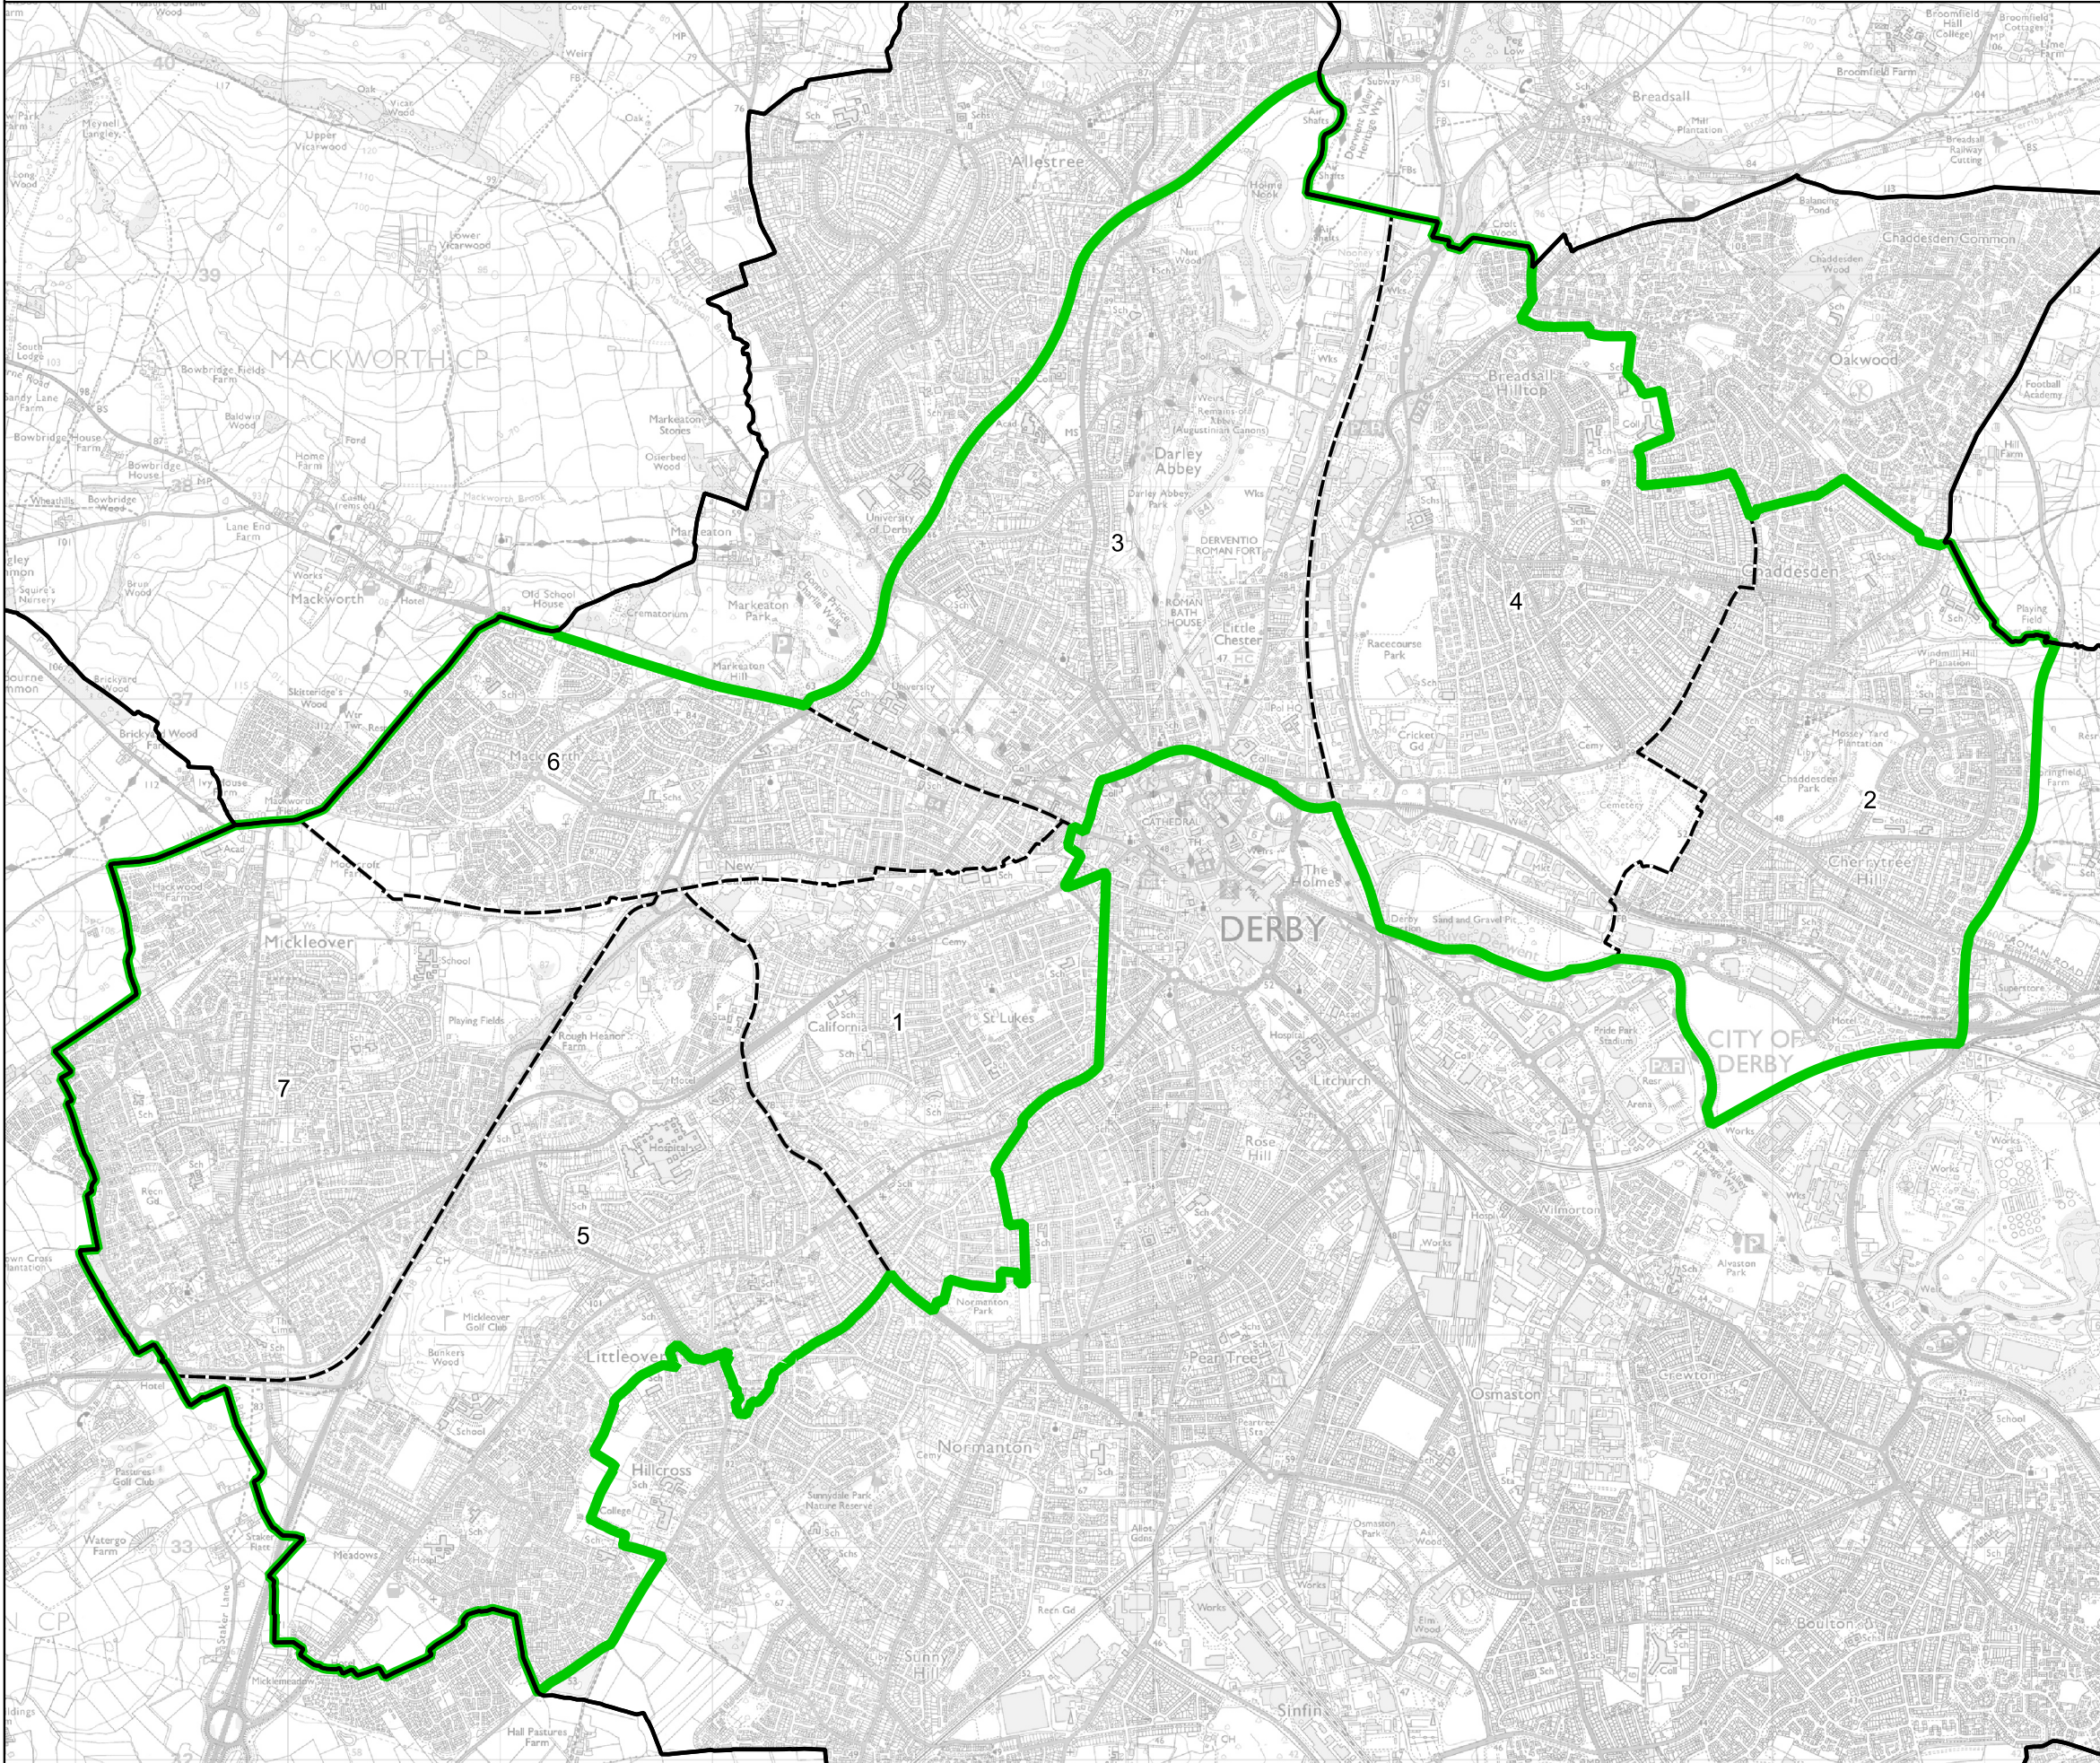

# Boundary Commission for England - Final Recommendations for the East Midlands Region

## Derby North Borough Constituency - Electorate 71,876

- Wards:
- 1 Abbey
  - 2 Chaddesden
  - 3 Darley
  - 4 Derwent
  - 5 Littleover
  - 6 Mackworth
  - 7 Micklegate

- Constituency
- Local Authorities
- Wards