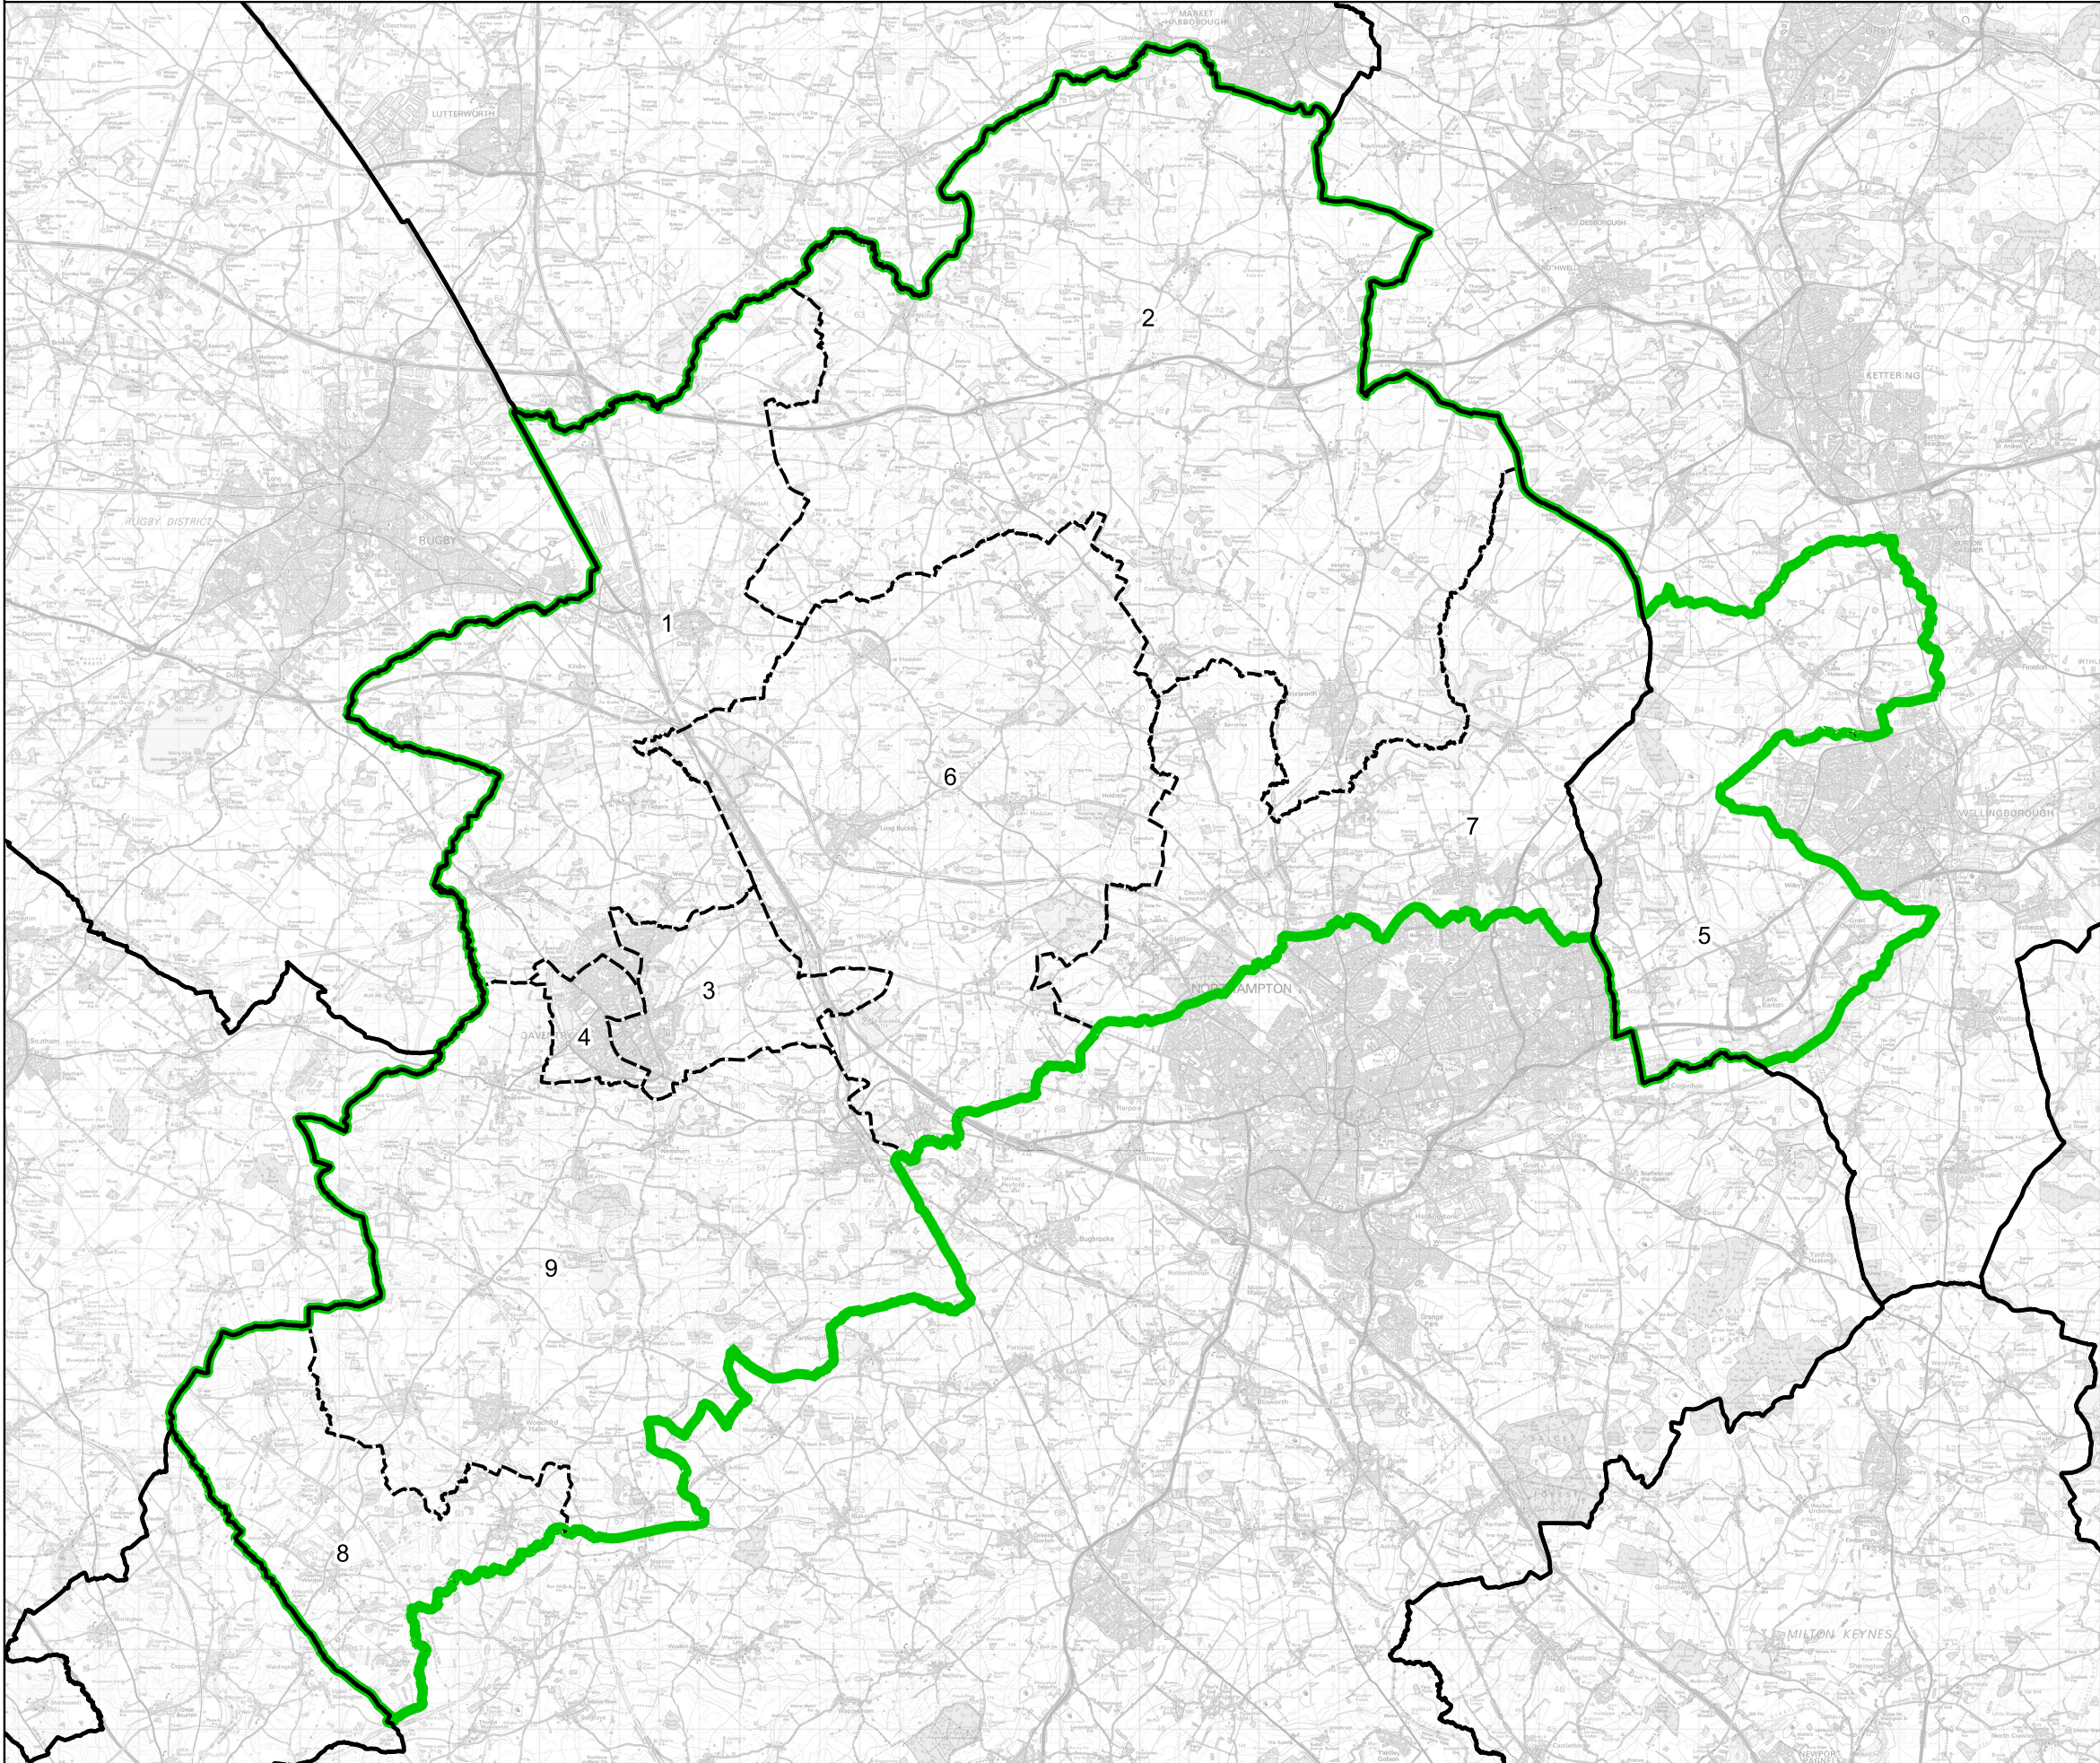

Boundary Commission for England - Final Recommendations for the East Midlands Region

Daventry County Constituency - Electorate 76,539

Wards:

- 1 Braunston and Crick
- 2 Brixworth
- 3 Daventry East
- 4 Daventry West
- 5 Earls Barton
- 6 Long Buckby
- 7 Moulton
- 8 Silverstone (Part)
- 9 Woodford and Weedon

 Constituency
 Local Authorities
 Wards

0 2 4 km 

© Crown copyright and database rights 2023 OS 100018289. You are permitted to use this data solely to enable you to respond to, or interact with, the organisation that provided you with the data. You are not permitted to copy, sub-licence, distribute or sell any of this data to third parties in any form. Third party rights to enforce the terms of this licence shall be reserved to OS.

Daventry County Constituency