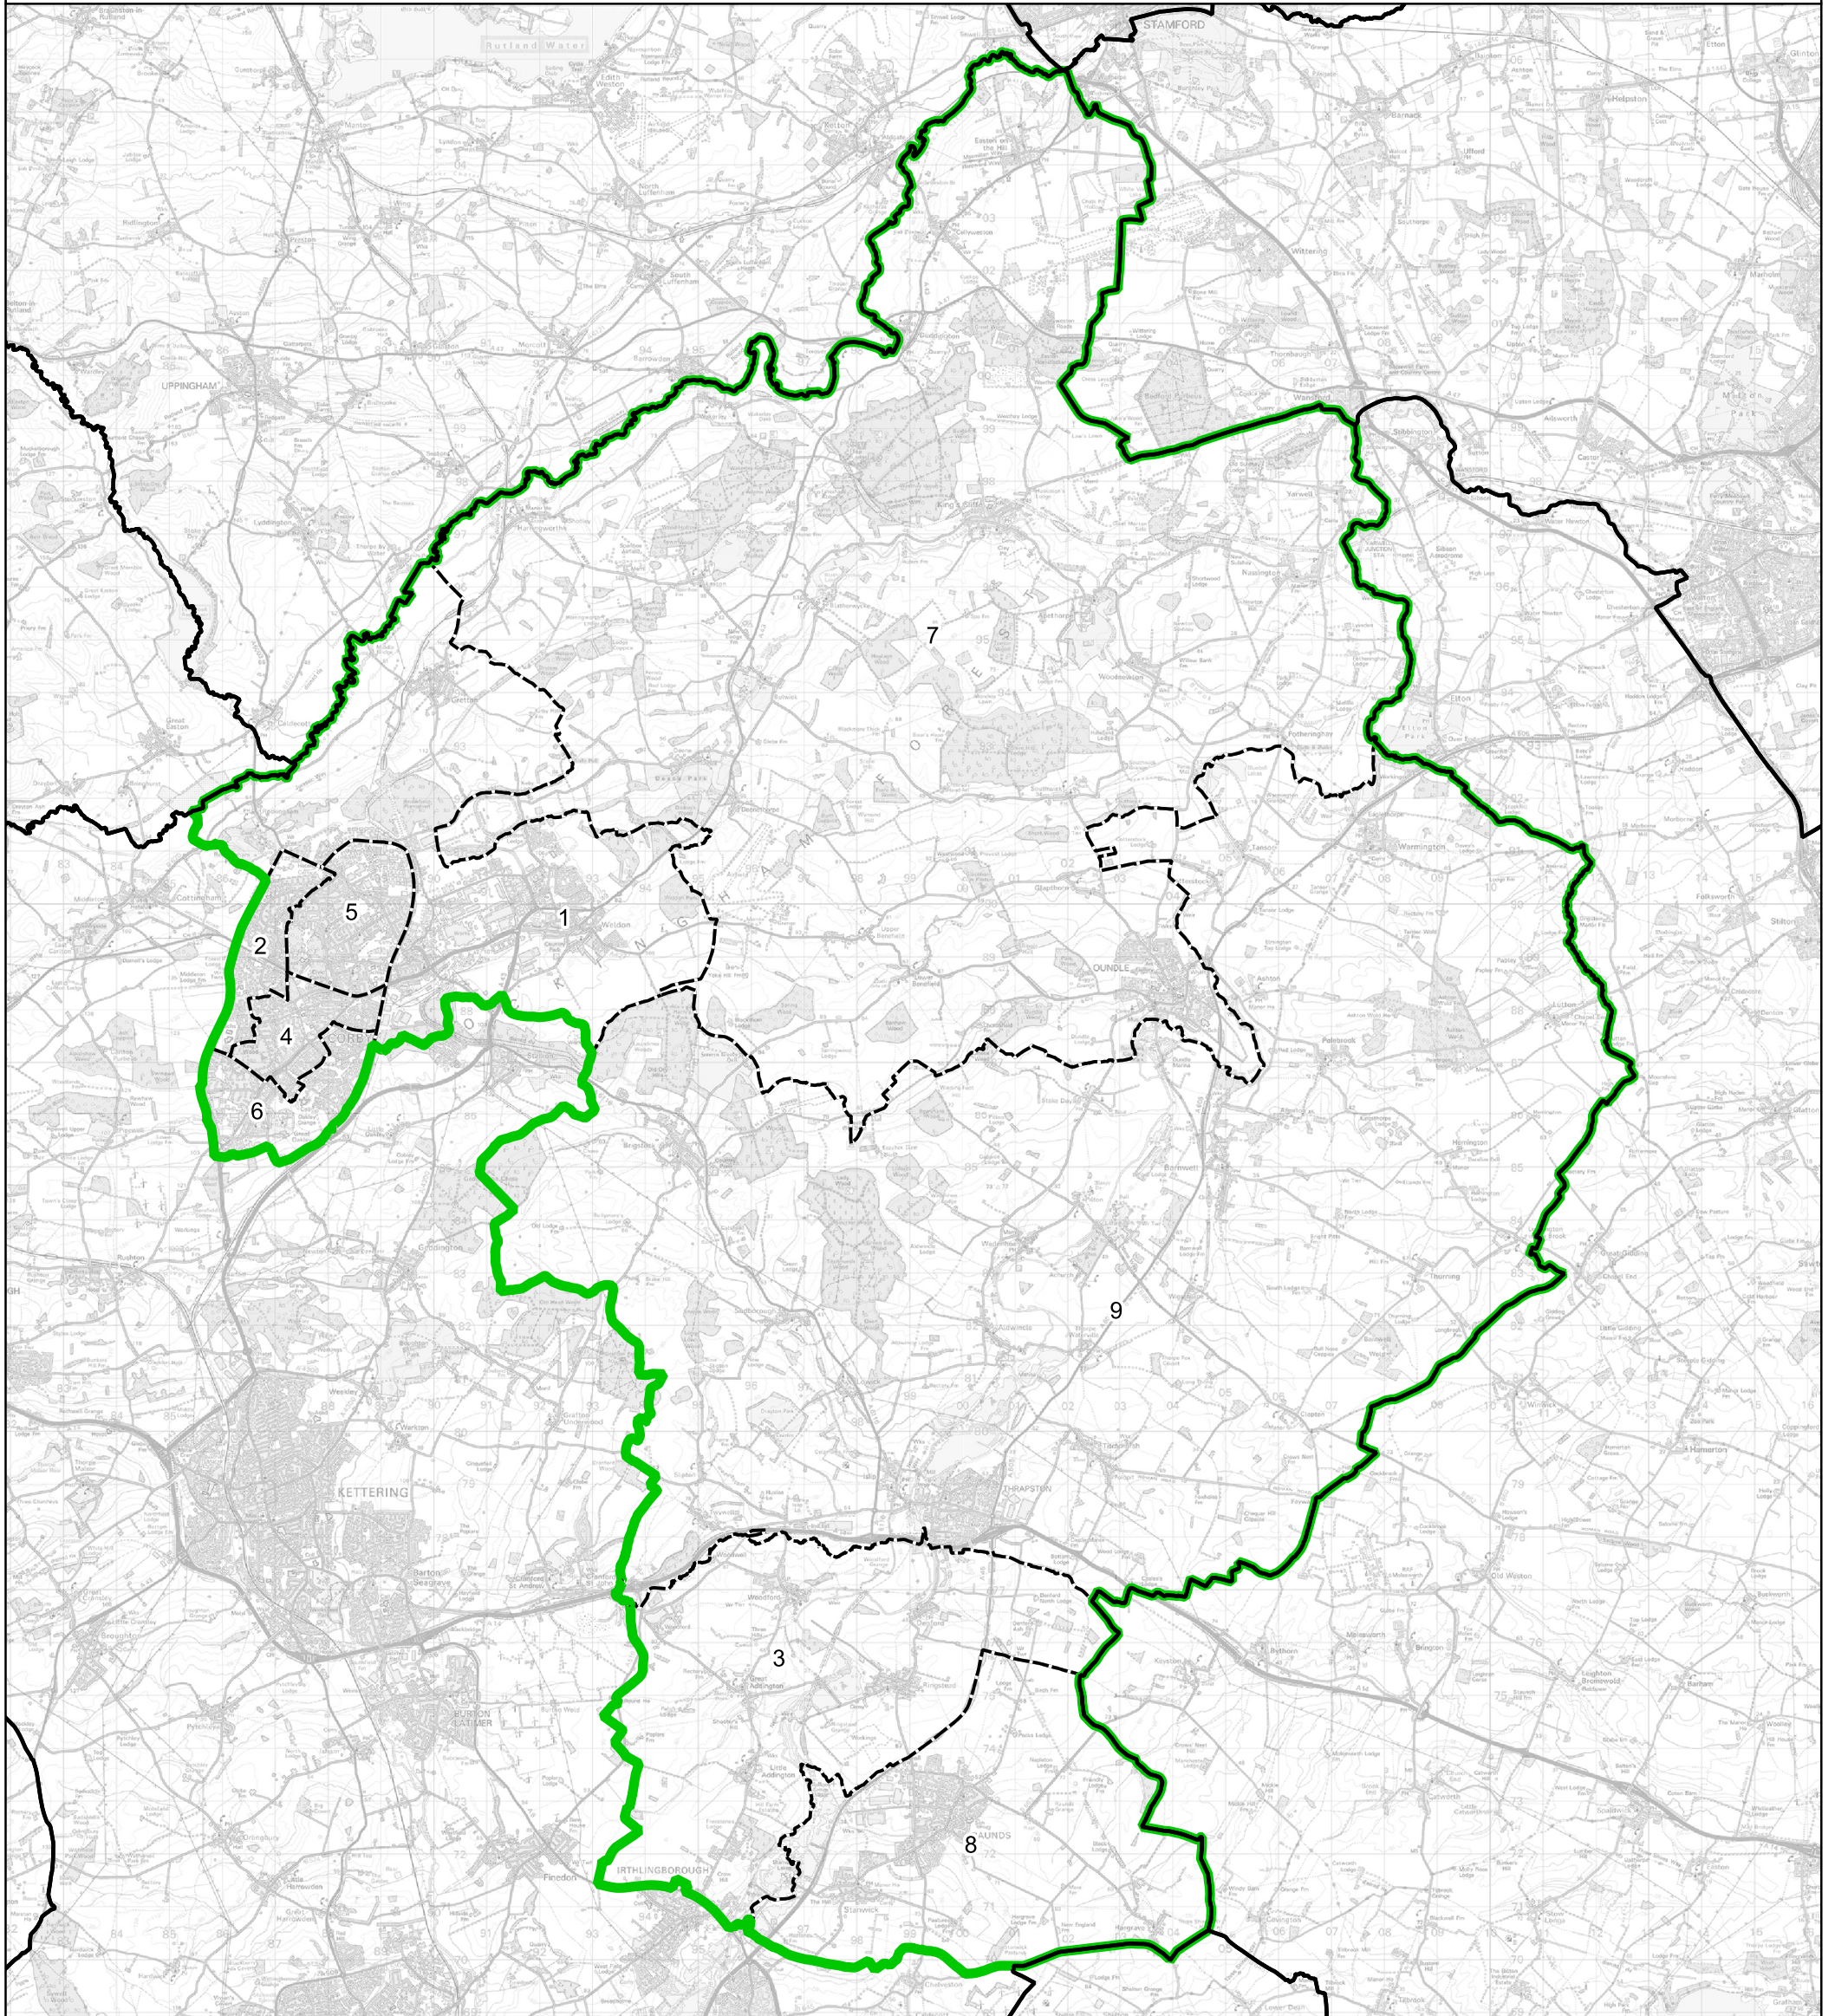

Boundary Commission for England - Final Recommendations for the East Midlands Region
 Corby and East Northamptonshire County Constituency - Electorate 76,748

- Wards:
- | | |
|--------------------------|-------------|
| 1 Corby Rural (Part) | 9 Thrapston |
| 2 Corby West | |
| 3 Irthlingborough (Part) | |
| 4 Kingswood | |
| 5 Lloyds | |
| 6 Oakley | |
| 7 Oundle | |
| 8 Raunds | |

- Constituency
- Local Authorities
- Wards

© Crown copyright and database rights 2023 OS 100018289. You are permitted to use this data solely to enable you to respond to, or interact with, the organisation that provided you with the data. You are not permitted to copy, sub-licence, distribute or sell any of this data to third parties in any form. Third party rights to enforce the terms of this licence shall be reserved to OS.

Corby and East Northamptonshire County Constituency