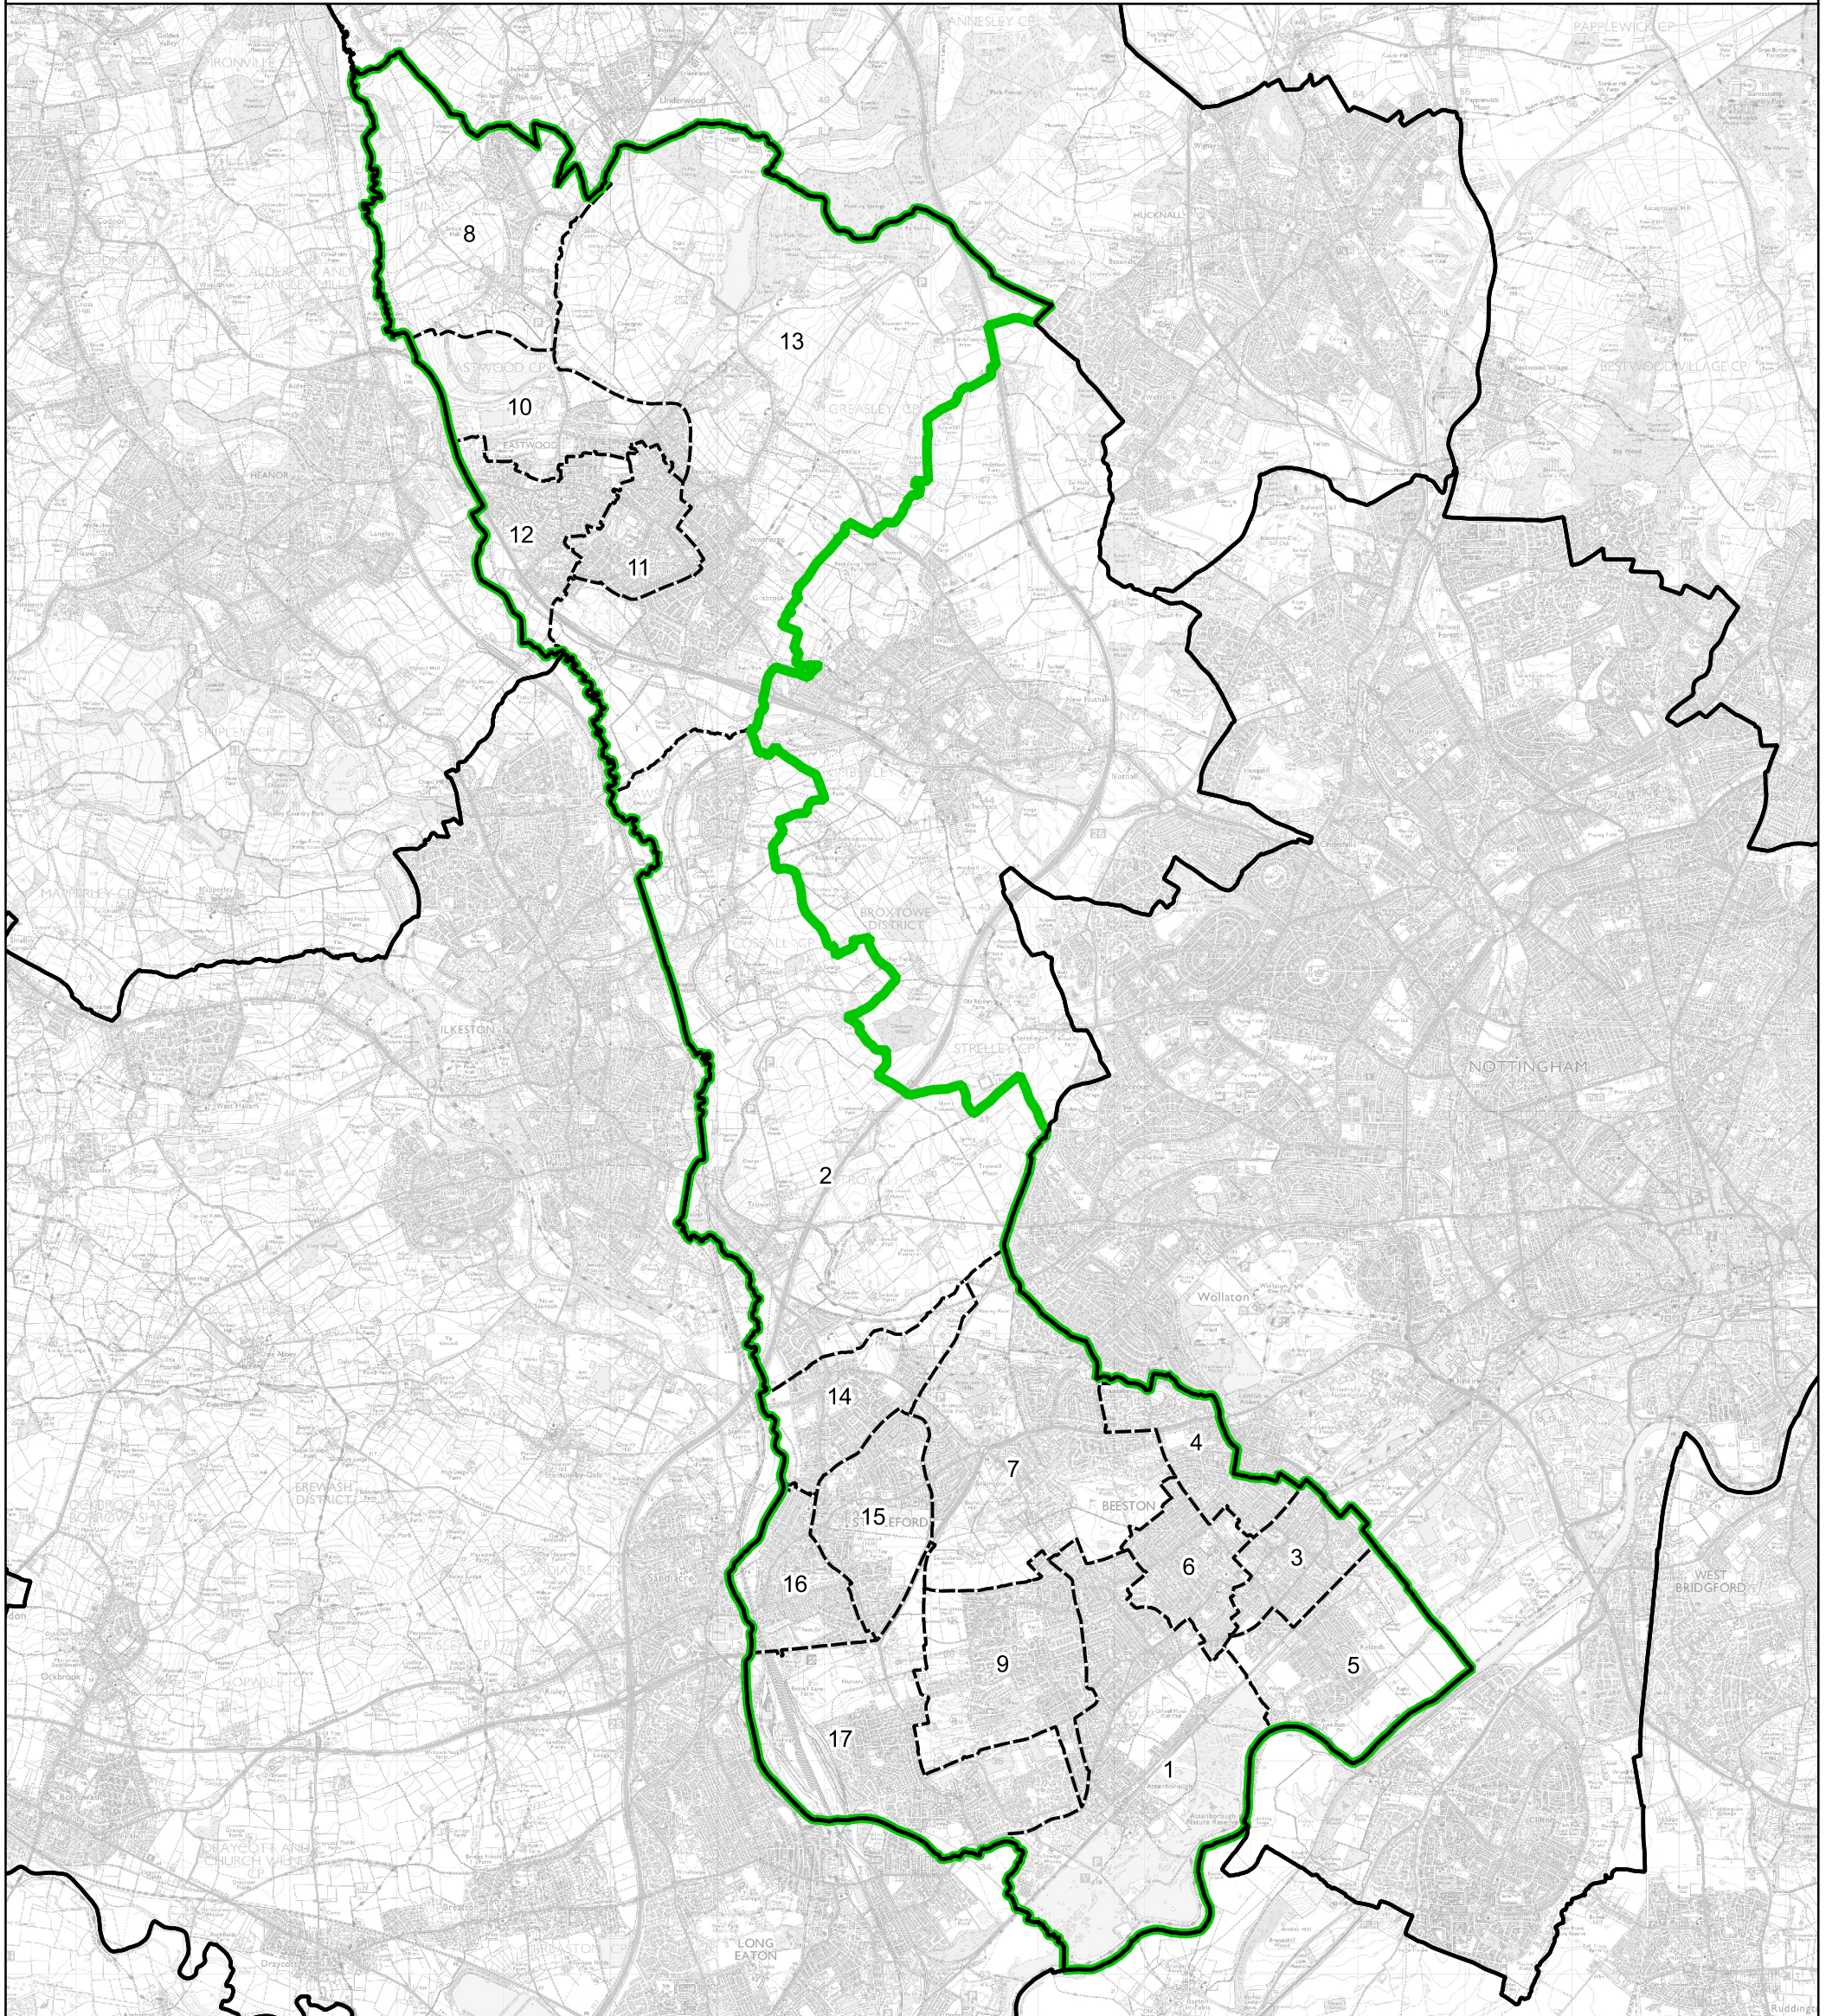

Boundary Commission for England - Final Recommendations for the East Midlands Region  
 Broxtowe County Constituency - Electorate 72,461

Wards:

- |                                |                        |                             |
|--------------------------------|------------------------|-----------------------------|
| 1 Attenborough & Chilwell East | 7 Bramcote             | 15 Stapleford South East    |
| 2 Awsworth, Cossall & Trowell  | 8 Brinsley             | 16 Stapleford South West    |
| 3 Beeston Central              | 9 Chilwell West        | 17 Toton & Chilwell Meadows |
| 4 Beeston North                | 10 Eastwood Hall       |                             |
| 5 Beeston Rylands              | 11 Eastwood Hilltop    |                             |
| 6 Beeston West                 | 12 Eastwood St. Mary's |                             |
|                                | 13 Greasley            |                             |
|                                | 14 Stapleford North    |                             |

- Constituency
- Local Authorities
- Wards

© Crown copyright and database rights 2023 OS 100018289. You are permitted to use this data solely to enable you to respond to, or interact with, the organisation that provided you with the data. You are not permitted to copy, sub-licence, distribute or sell any of this data to third parties in any form. Third party rights to enforce the terms of this licence shall be reserved to OS.

# Broxtowe County Constituency