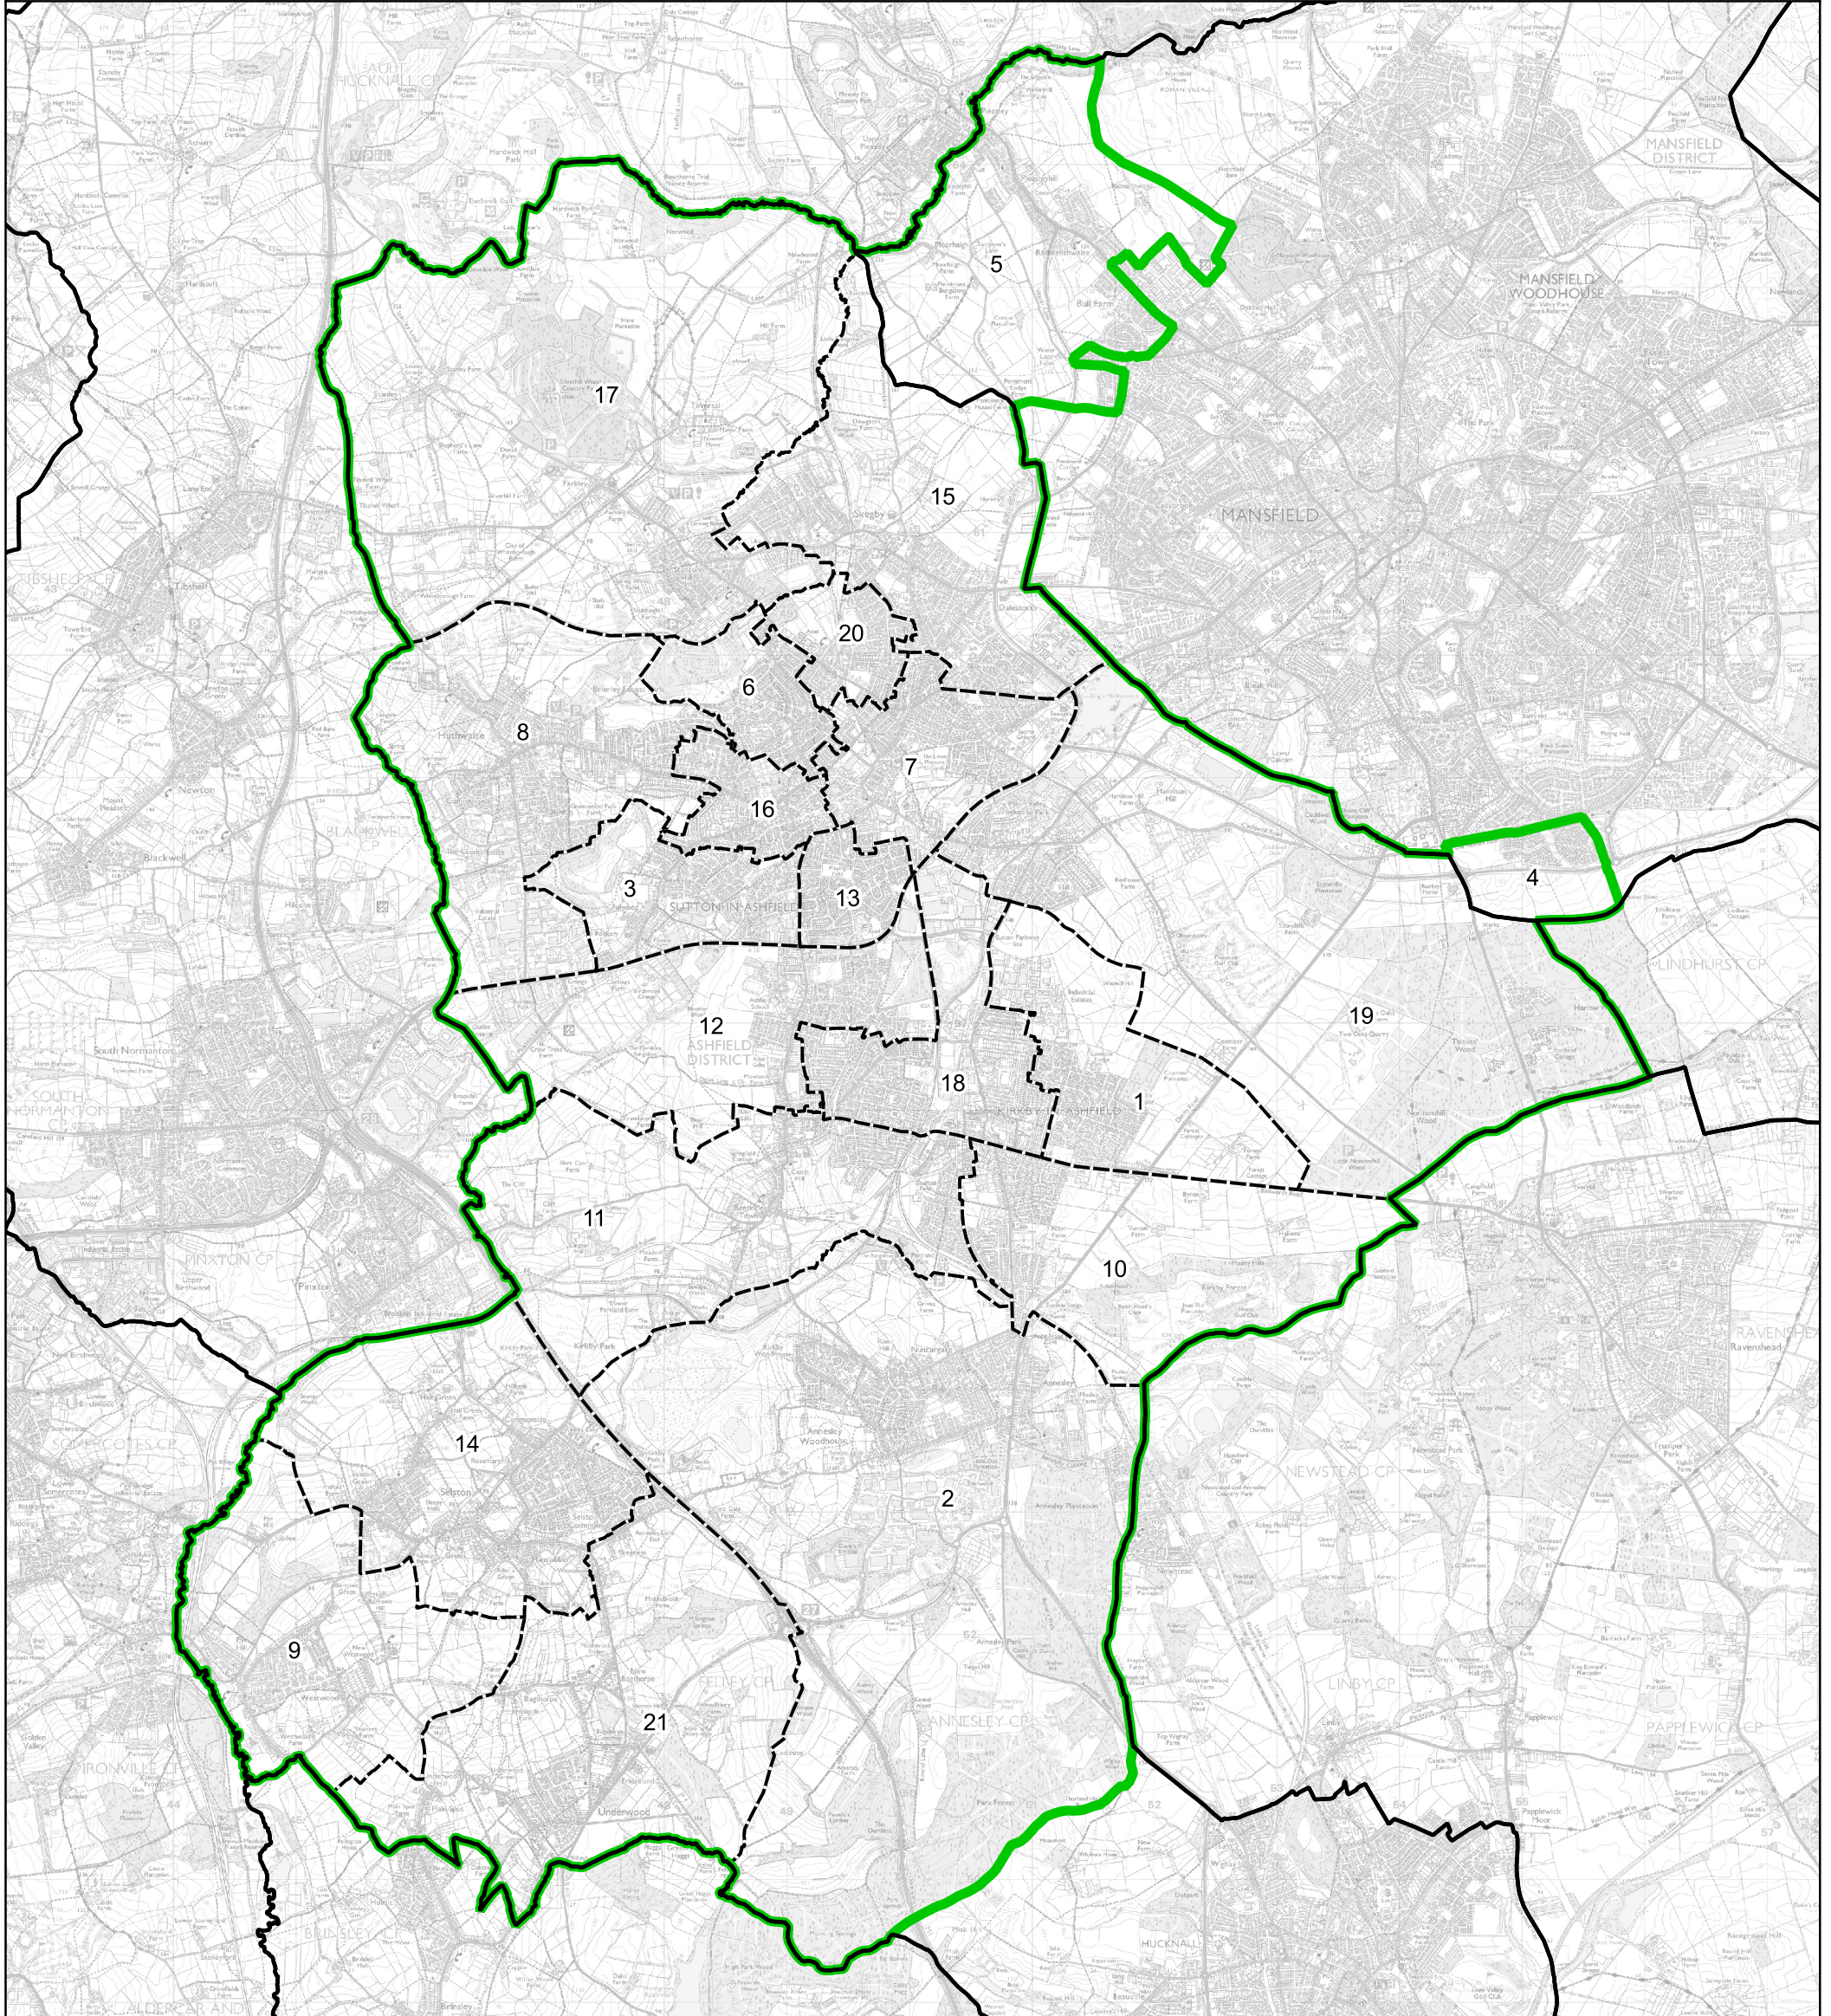

Boundary Commission for England - Final Recommendations for the East Midlands Region  
 Ashfield County Constituency - Electorate 69,819

Wards:

- |                               |                            |                                  |
|-------------------------------|----------------------------|----------------------------------|
| 1 Abbey Hill                  | 7 Central & New Cross      | 15 Skegby                        |
| 2 Annesley & Kirkby Woodhouse | 8 Huthwaite & Brierley     | 16 St. Mary's                    |
| 3 Ashfields                   | 9 Jacksdale                | 17 Stanton Hill & Teversal       |
| 4 Berry Hill (Part)           | 10 Kingsway                | 18 Summit                        |
| 5 Bull Farm and Pleasley Hill | 11 Kirkby Cross & Portland | 19 Sutton Junction & Harlow Wood |
| 6 Carsic                      | 12 Larwood                 | 20 The Dales                     |
|                               | 13 Leamington              | 21 Underwood                     |
|                               | 14 Selston                 |                                  |

- Constituency
- Local Authorities
- Wards

© Crown copyright and database rights 2023 OS 100018289. You are permitted to use this data solely to enable you to respond to, or interact with, the organisation that provided you with the data. You are not permitted to copy, sub-licence, distribute or sell any of this data to third parties in any form. Third party rights to enforce the terms of this licence shall be reserved to OS.

# Ashfield County Constituency