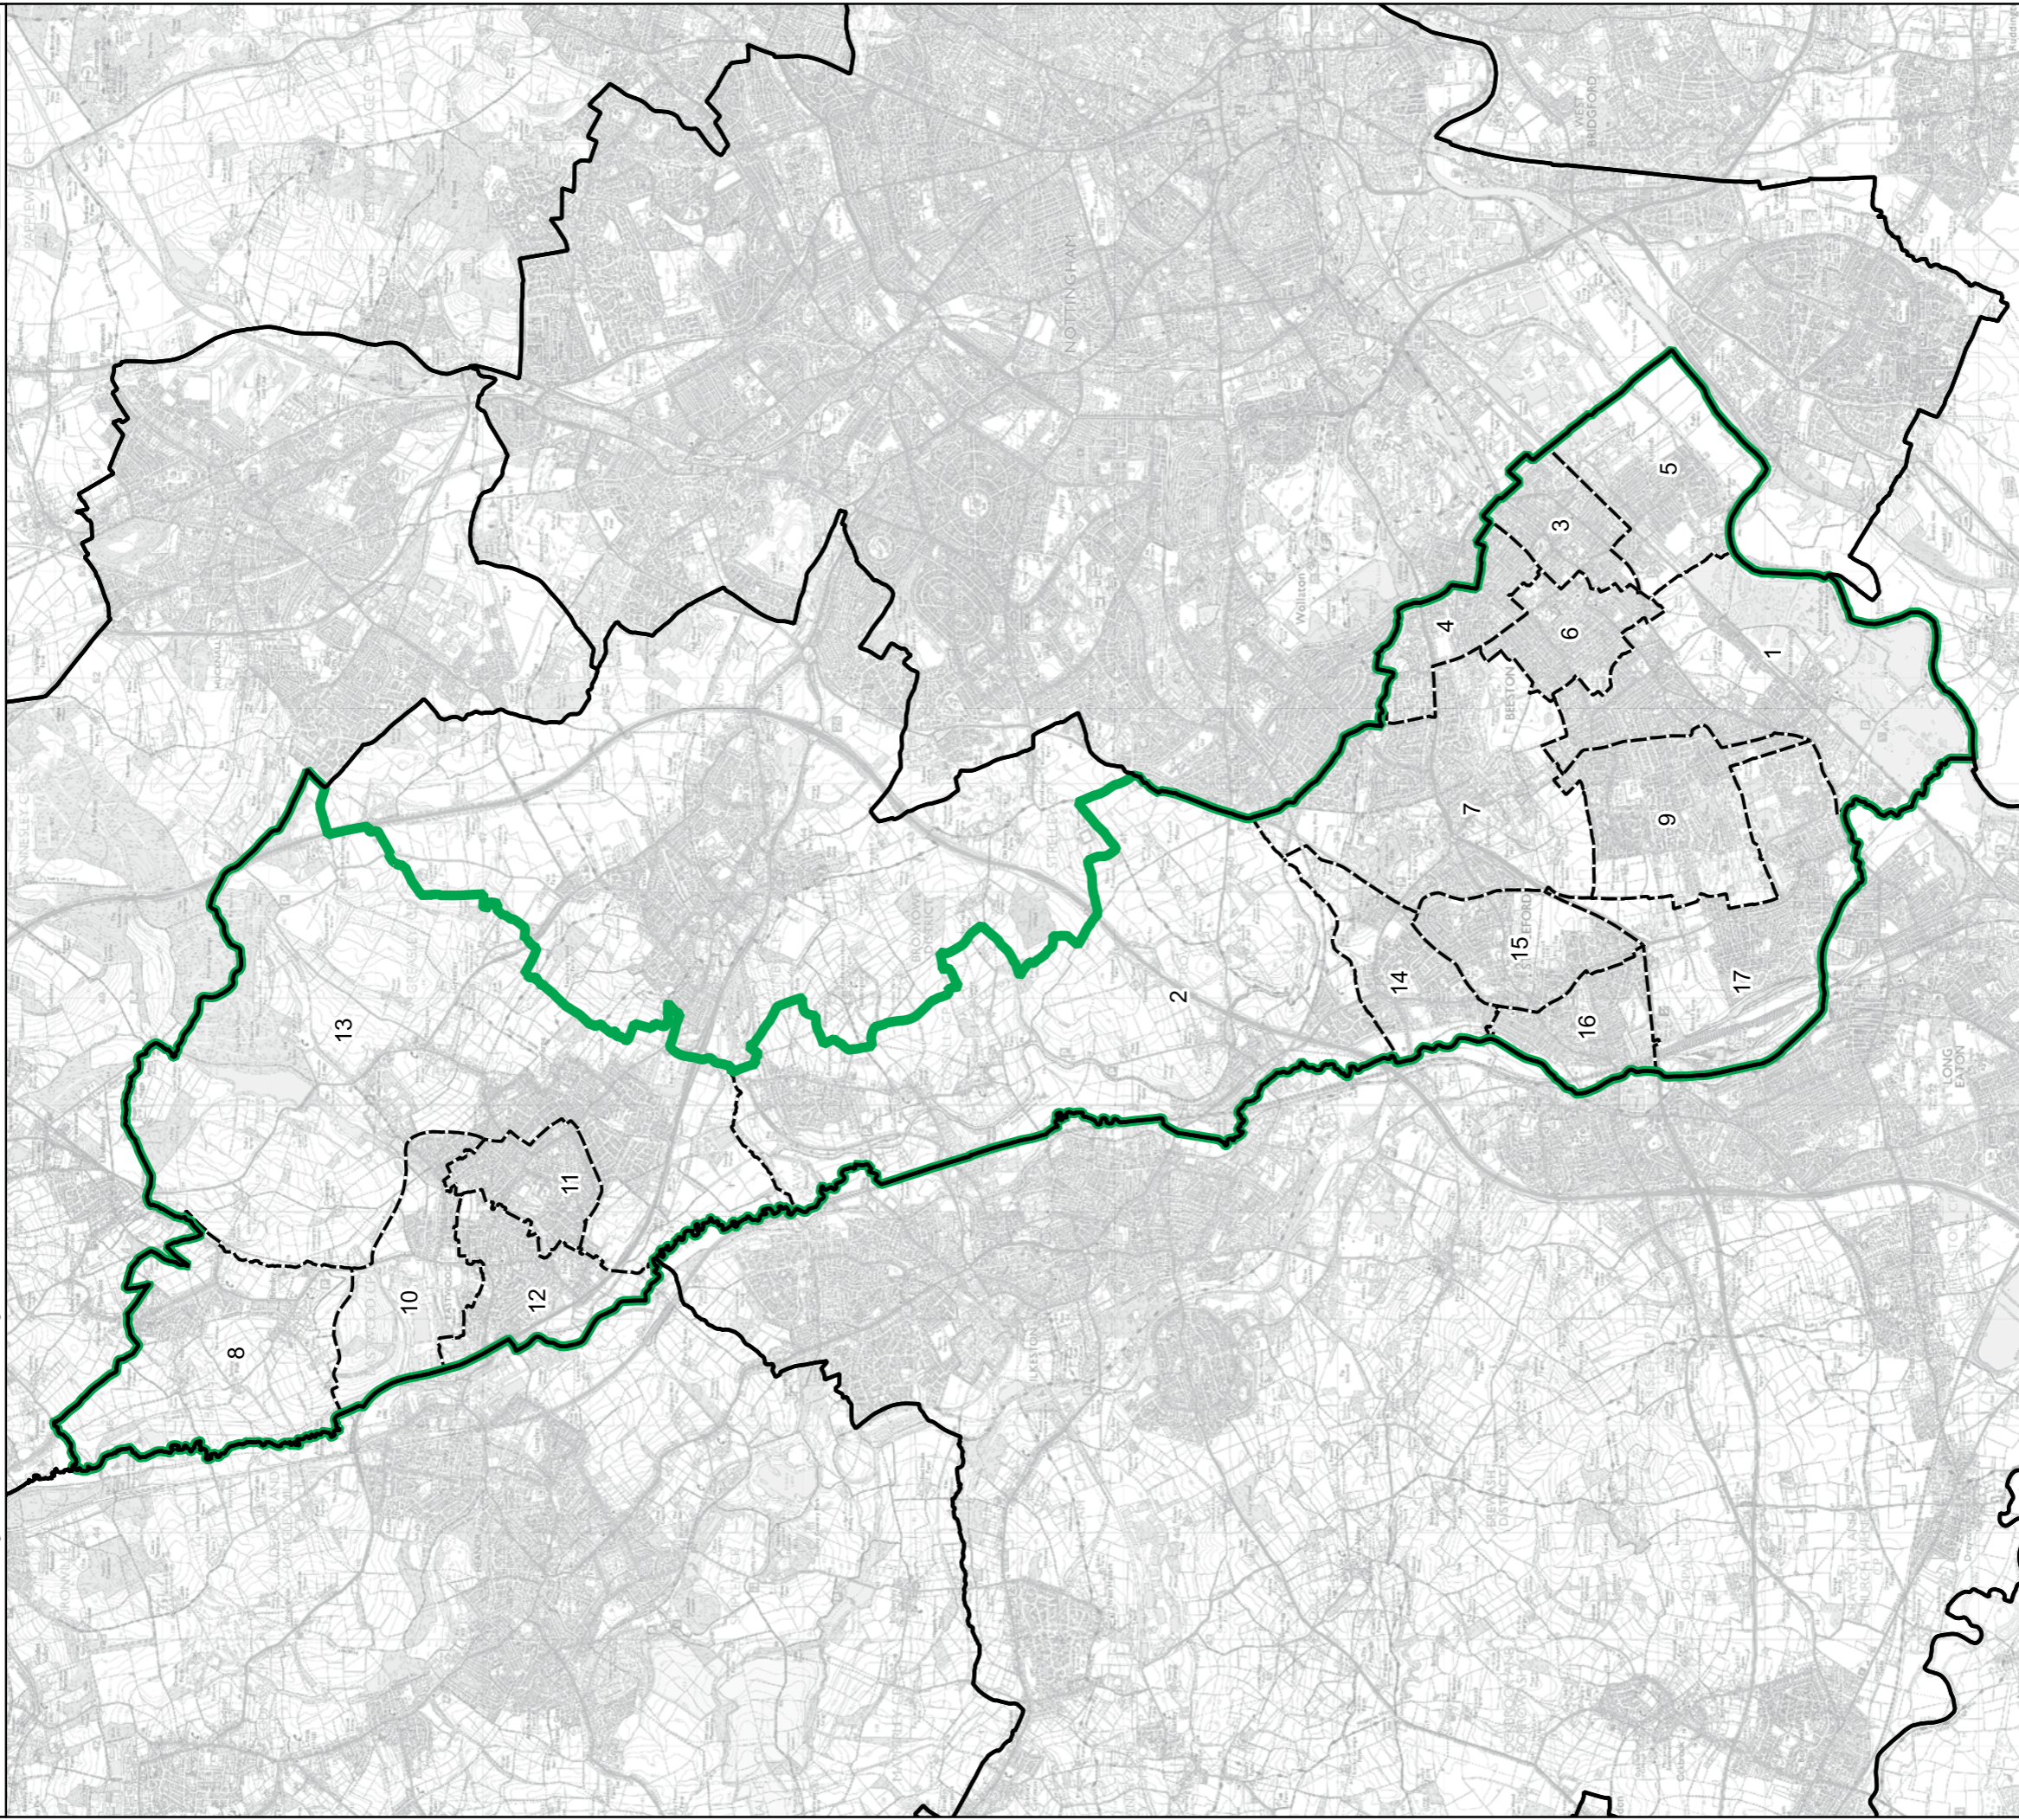

Boundary Commission for England - Final Recommendations for the East Midlands Region
Broxtowe County Constituency - Electorate 72,461

Wards:

- 1 Attenborough & Chilwell East
- 2 Awsworth, Cossall & Trowell
- 3 Beeston Central
- 4 Beeston North
- 5 Beeston Rylands
- 6 Beeston West
- 7 Bramcote
- 8 Brinsley
- 9 Chilwell West
- 10 Eastwood Hall
- 11 Eastwood Hilltop
- 12 Eastwood St. Mary's
- 13 Greasley
- 14 Stapleford North
- 15 Stapleford South East
- 16 Stapleford South West
- 17 Toton & Chilwell Meadows

- Constituency
- Local Authorities
- Wards

© Crown copyright and database rights 2023 OS 100018289. You are permitted to use this data solely to enable you to respond to, or interact with, the organisation that provided you with the data. You are not permitted to copy, sub-licence, distribute or sell any of this data to third parties in any form. Third party rights to enforce the terms of this licence shall be reserved to OS.

Broxtowe County Constituency