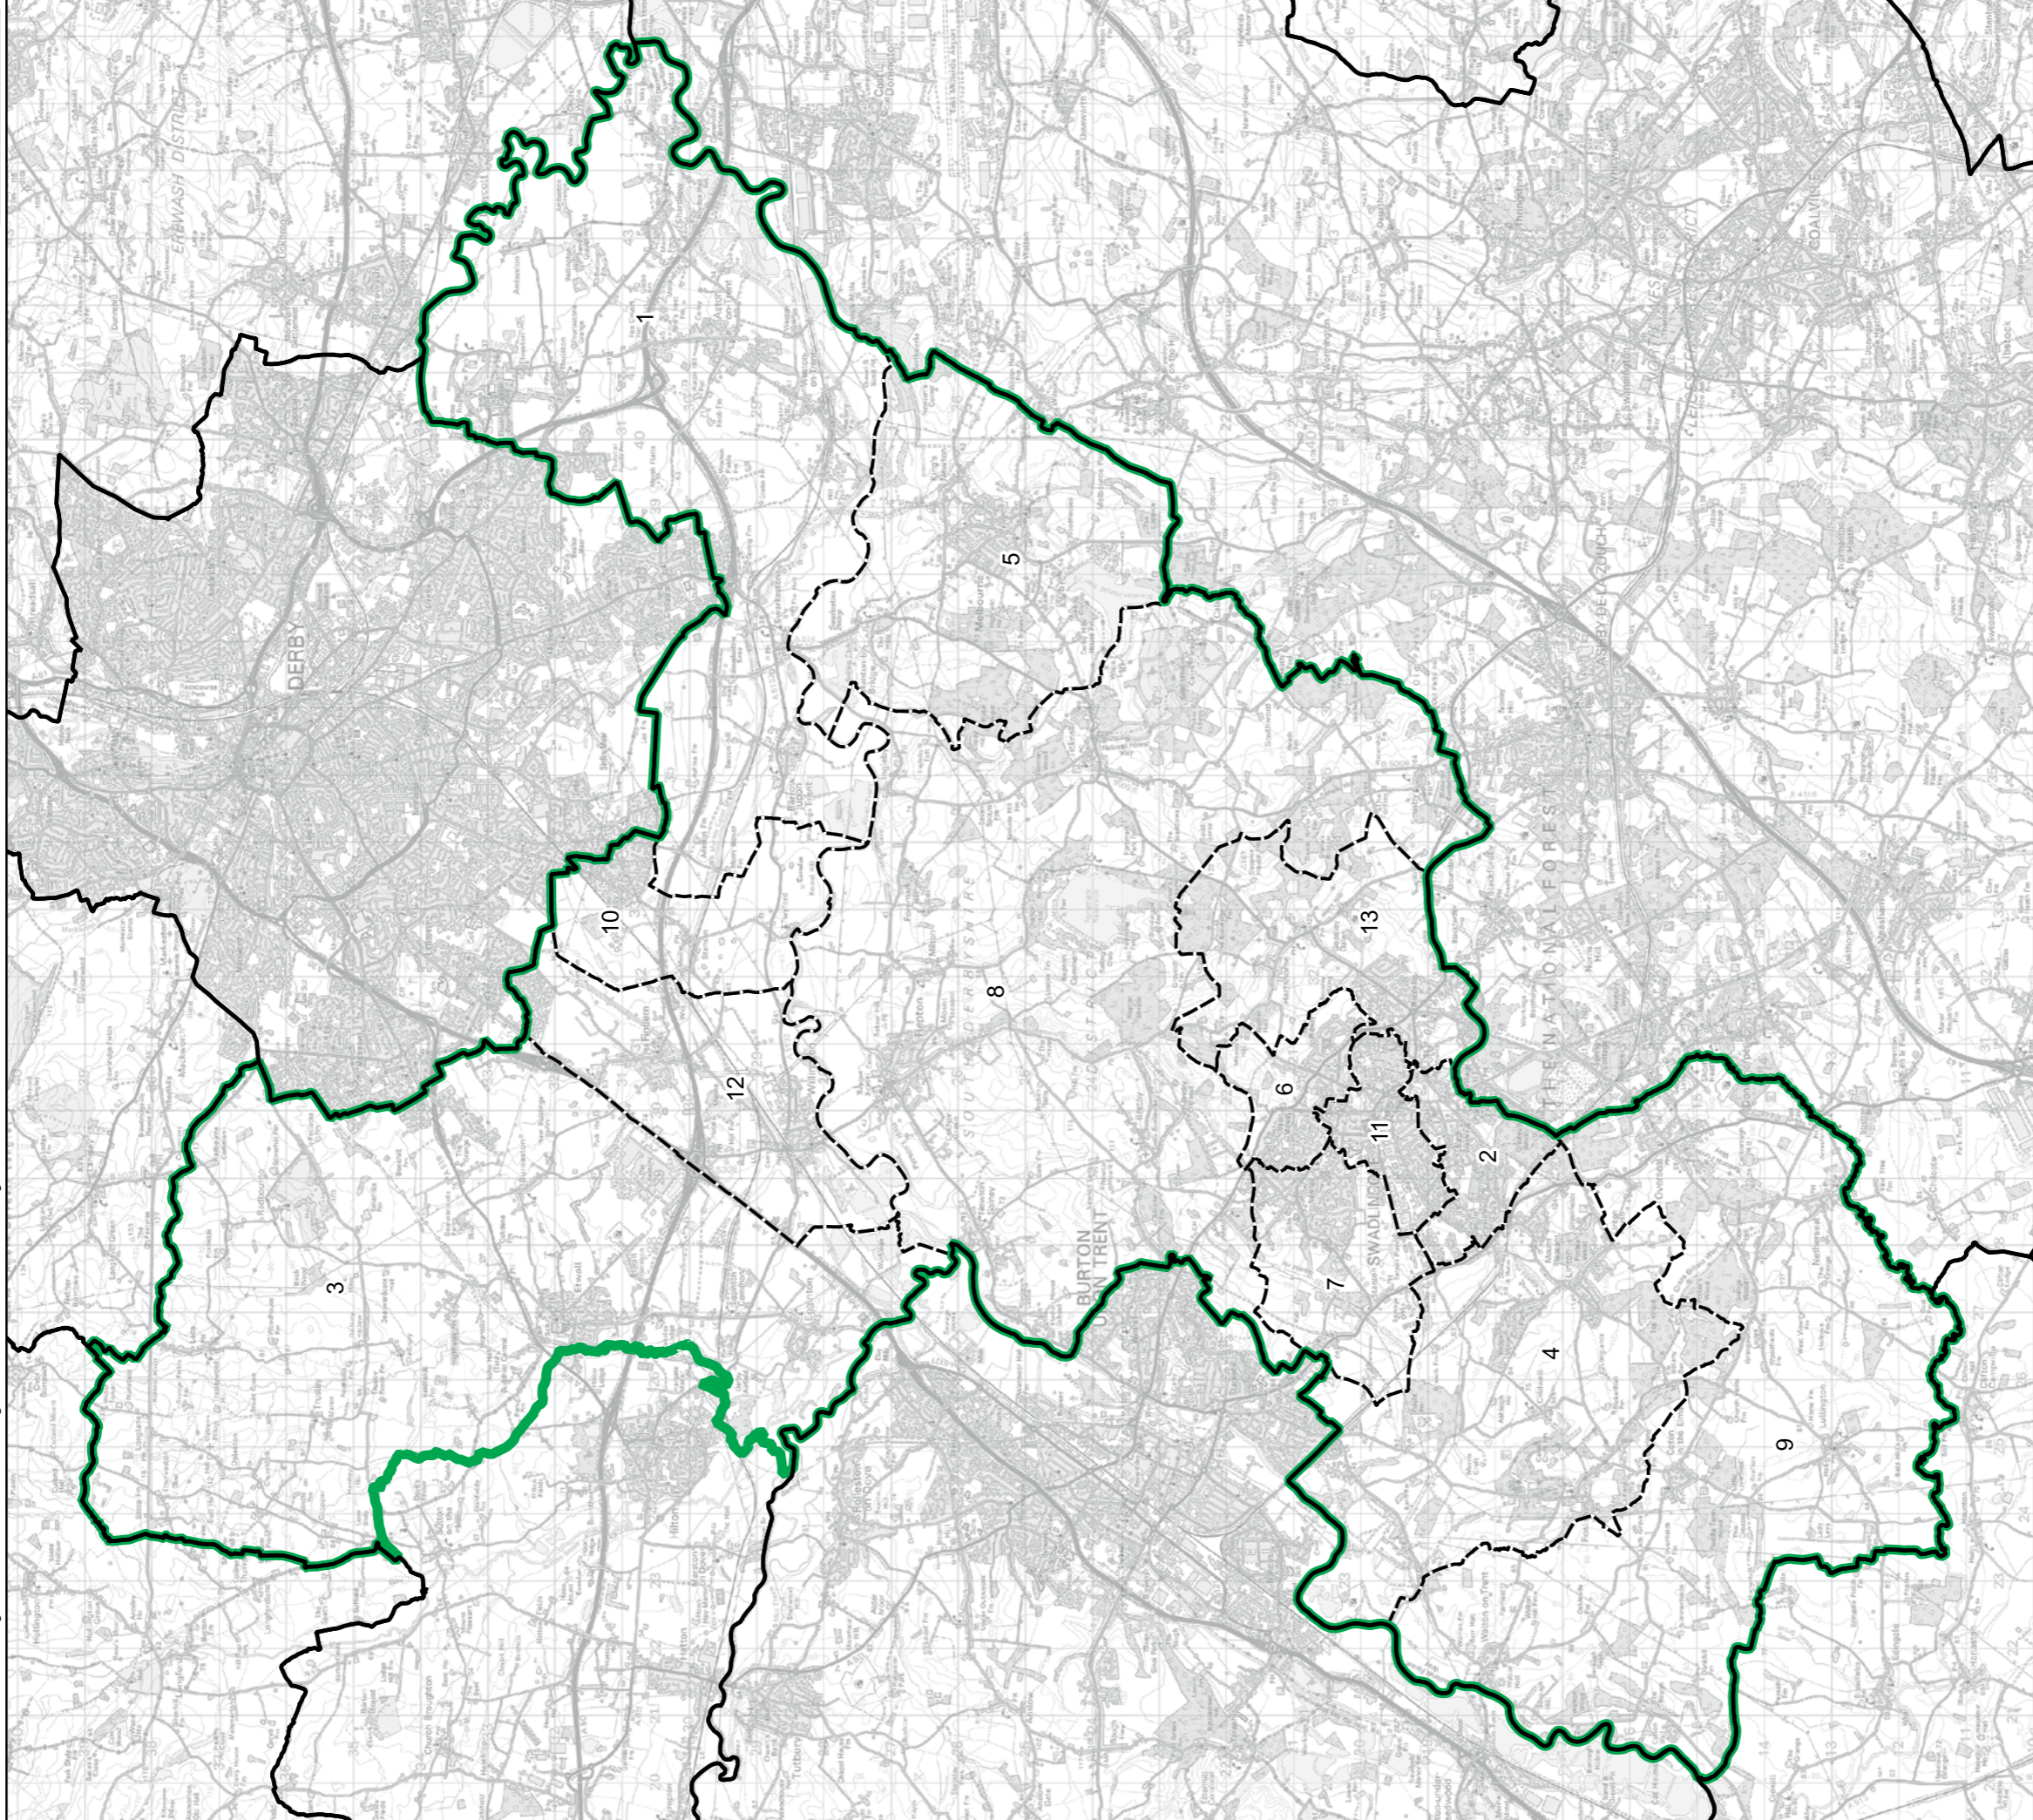

Boundary Commission for England - Final Recommendations for the East Midlands Region
South Derbyshire County Constituency - Electorate 71,202

Wards:

1 Aston	9 Seales
2 Church Gresley	10 Stenson
3 Etwell	11 Swadlincote
4 Linton	12 Willington and Findern
5 Melbourne	13 Woodville
6 Midway	
7 Newhall and Stanton	
8 Repton	

Legend:

- Constituency
- Local Authorities
- Wards

Scale: 0 1 2 km

North Arrow: N

© Crown copyright and database rights 2023 OS 100018269. You are permitted to use this data solely to enable you to respond to, or interact with, the organisation that provided you with the data. You are not permitted to copy, sub-licence, distribute or sell any of this data to third parties in any form. Third party rights to enforce the terms of this licence shall be reserved to OS.

South Derbyshire County Constituency