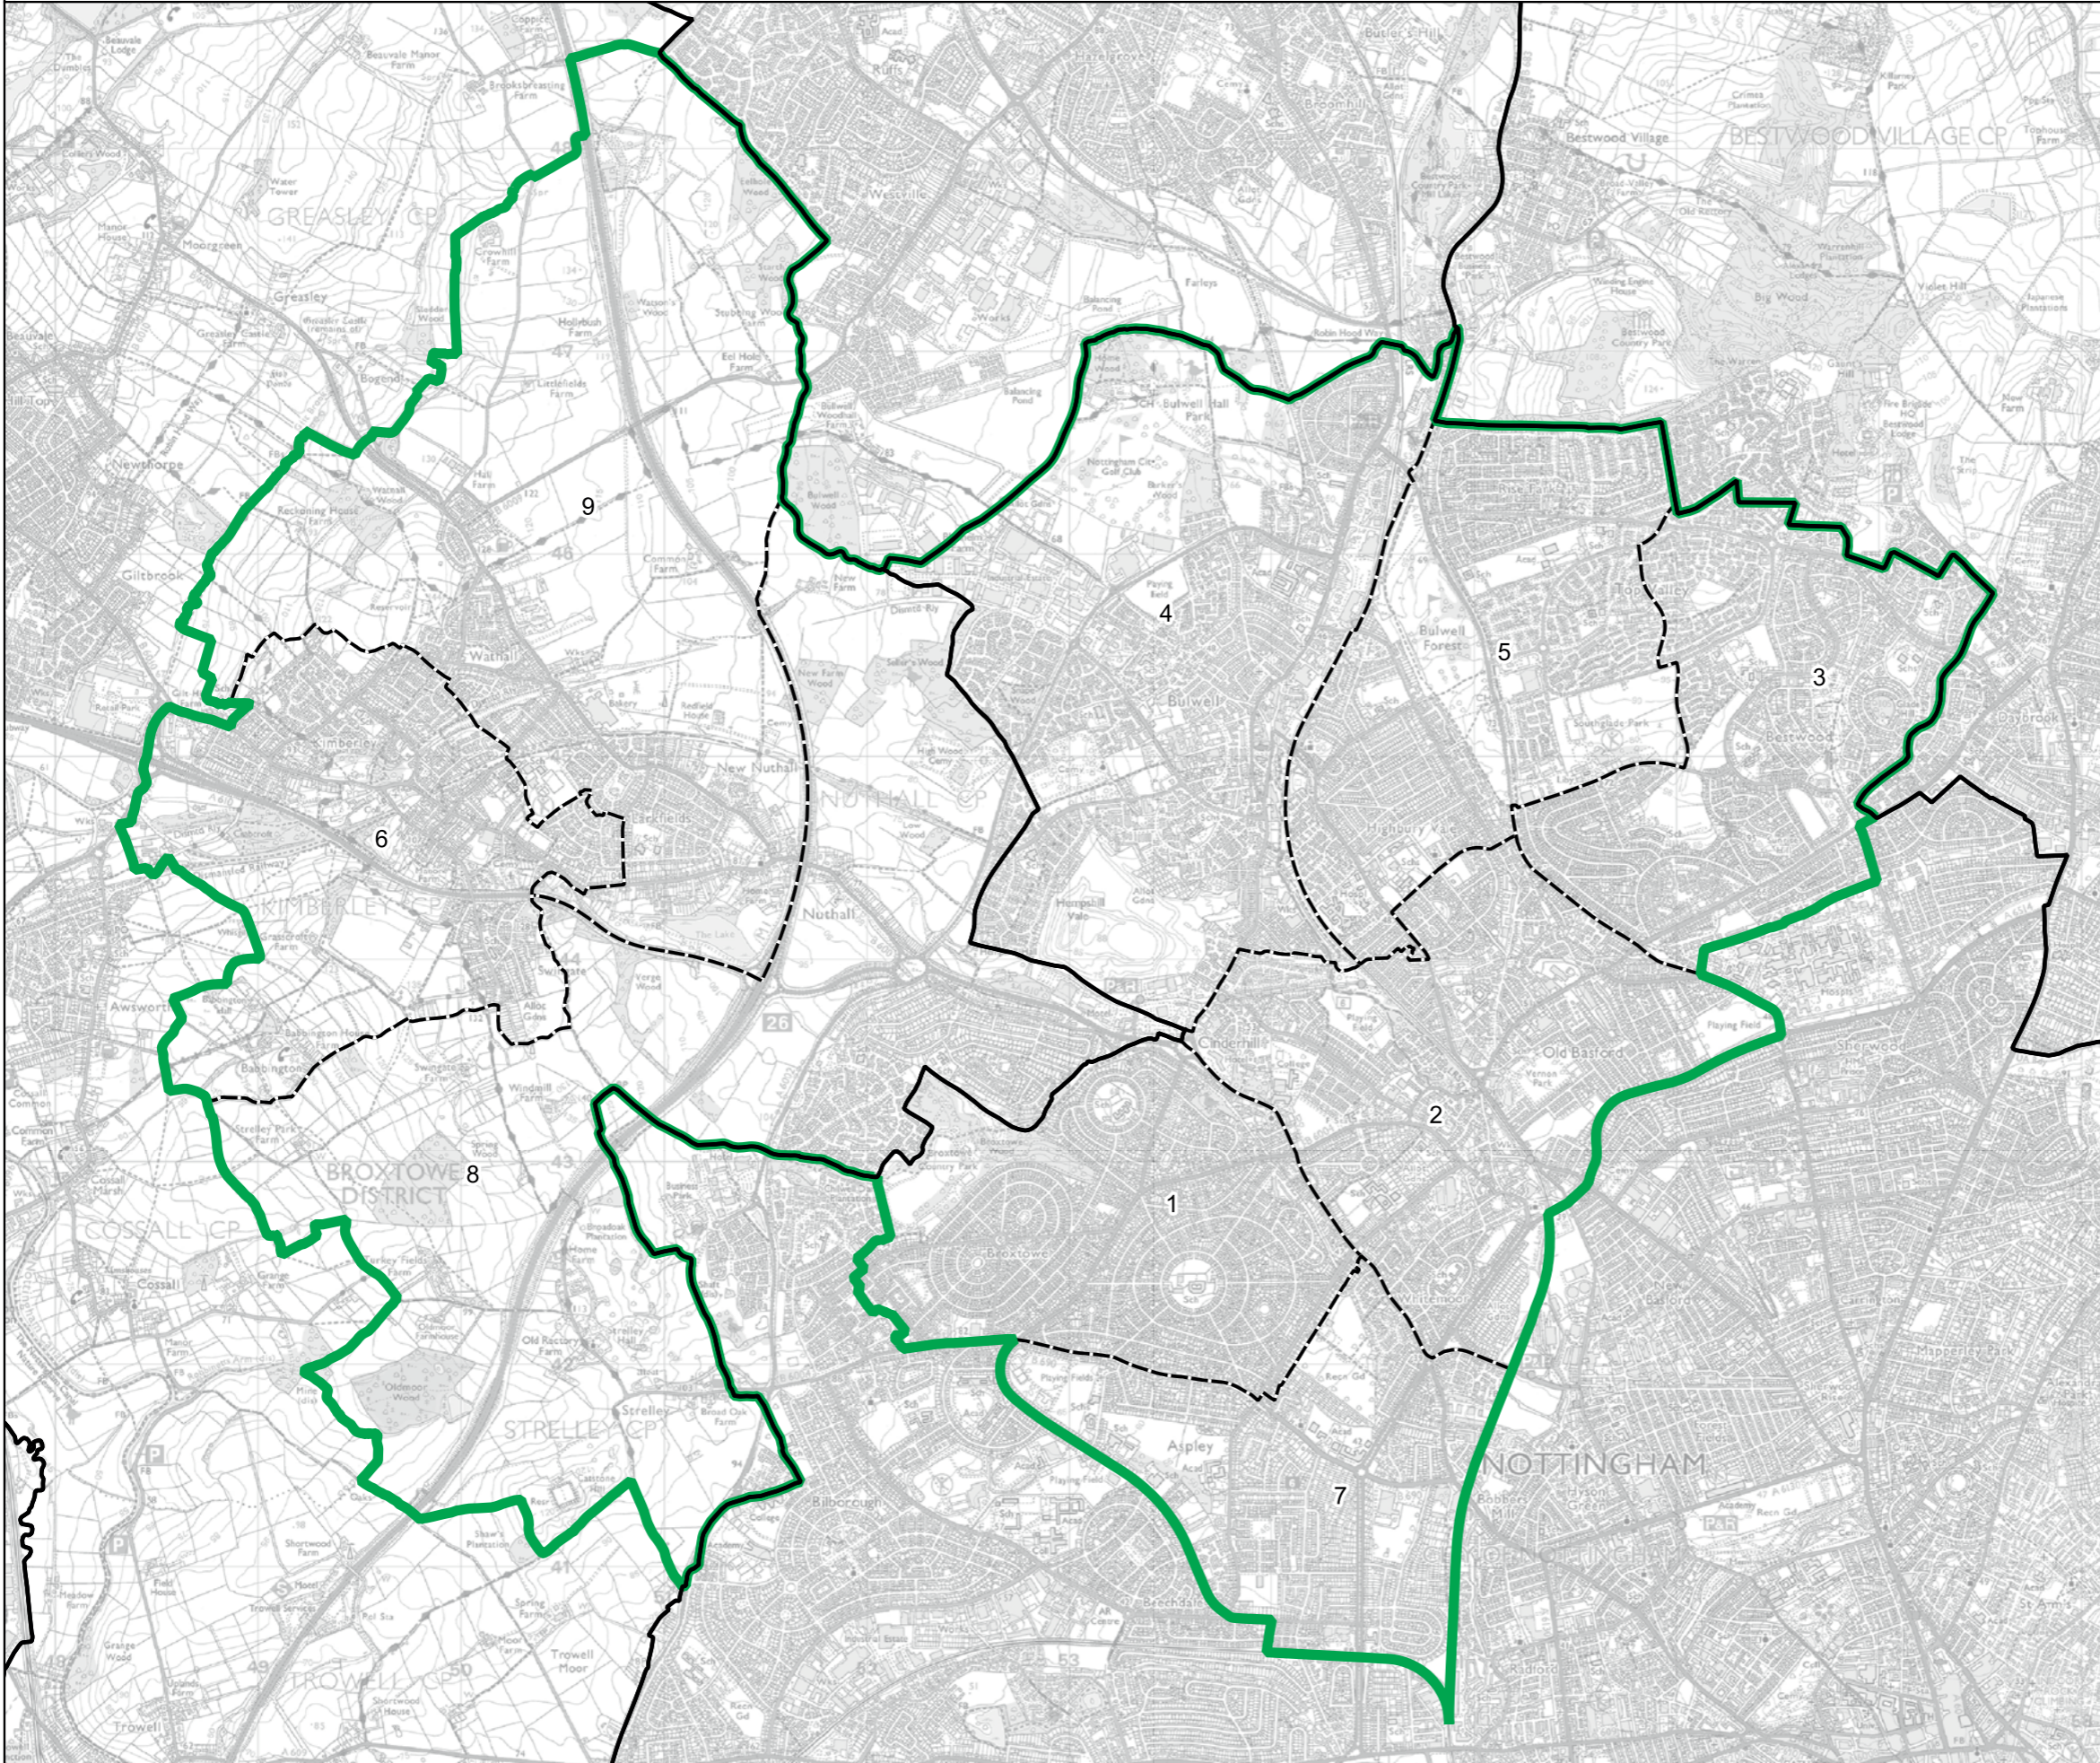

1. Wards:
2. 1 Aspley
   - 2 Basford
   - 3 Bestwood
   - 4 Bulwell
   - 5 Bulwell Forest
   - 6 Kimberley
   - 7 Leen Valley
   - 8 Nuthall East & Strelley
   - 9 Watnall & Nuthall West

- Constituency
- Local Authorities
- Wards

© Crown copyright and database rights 2023 OS 100018289. You are permitted to use this data solely to enable you to respond to, or interact with, the organisation that provided you with the data. You are not permitted to copy, sub-licence, distribute or sell any of this data to third parties in any form. Third party rights to enforce the terms of this licence shall be reserved to OS.