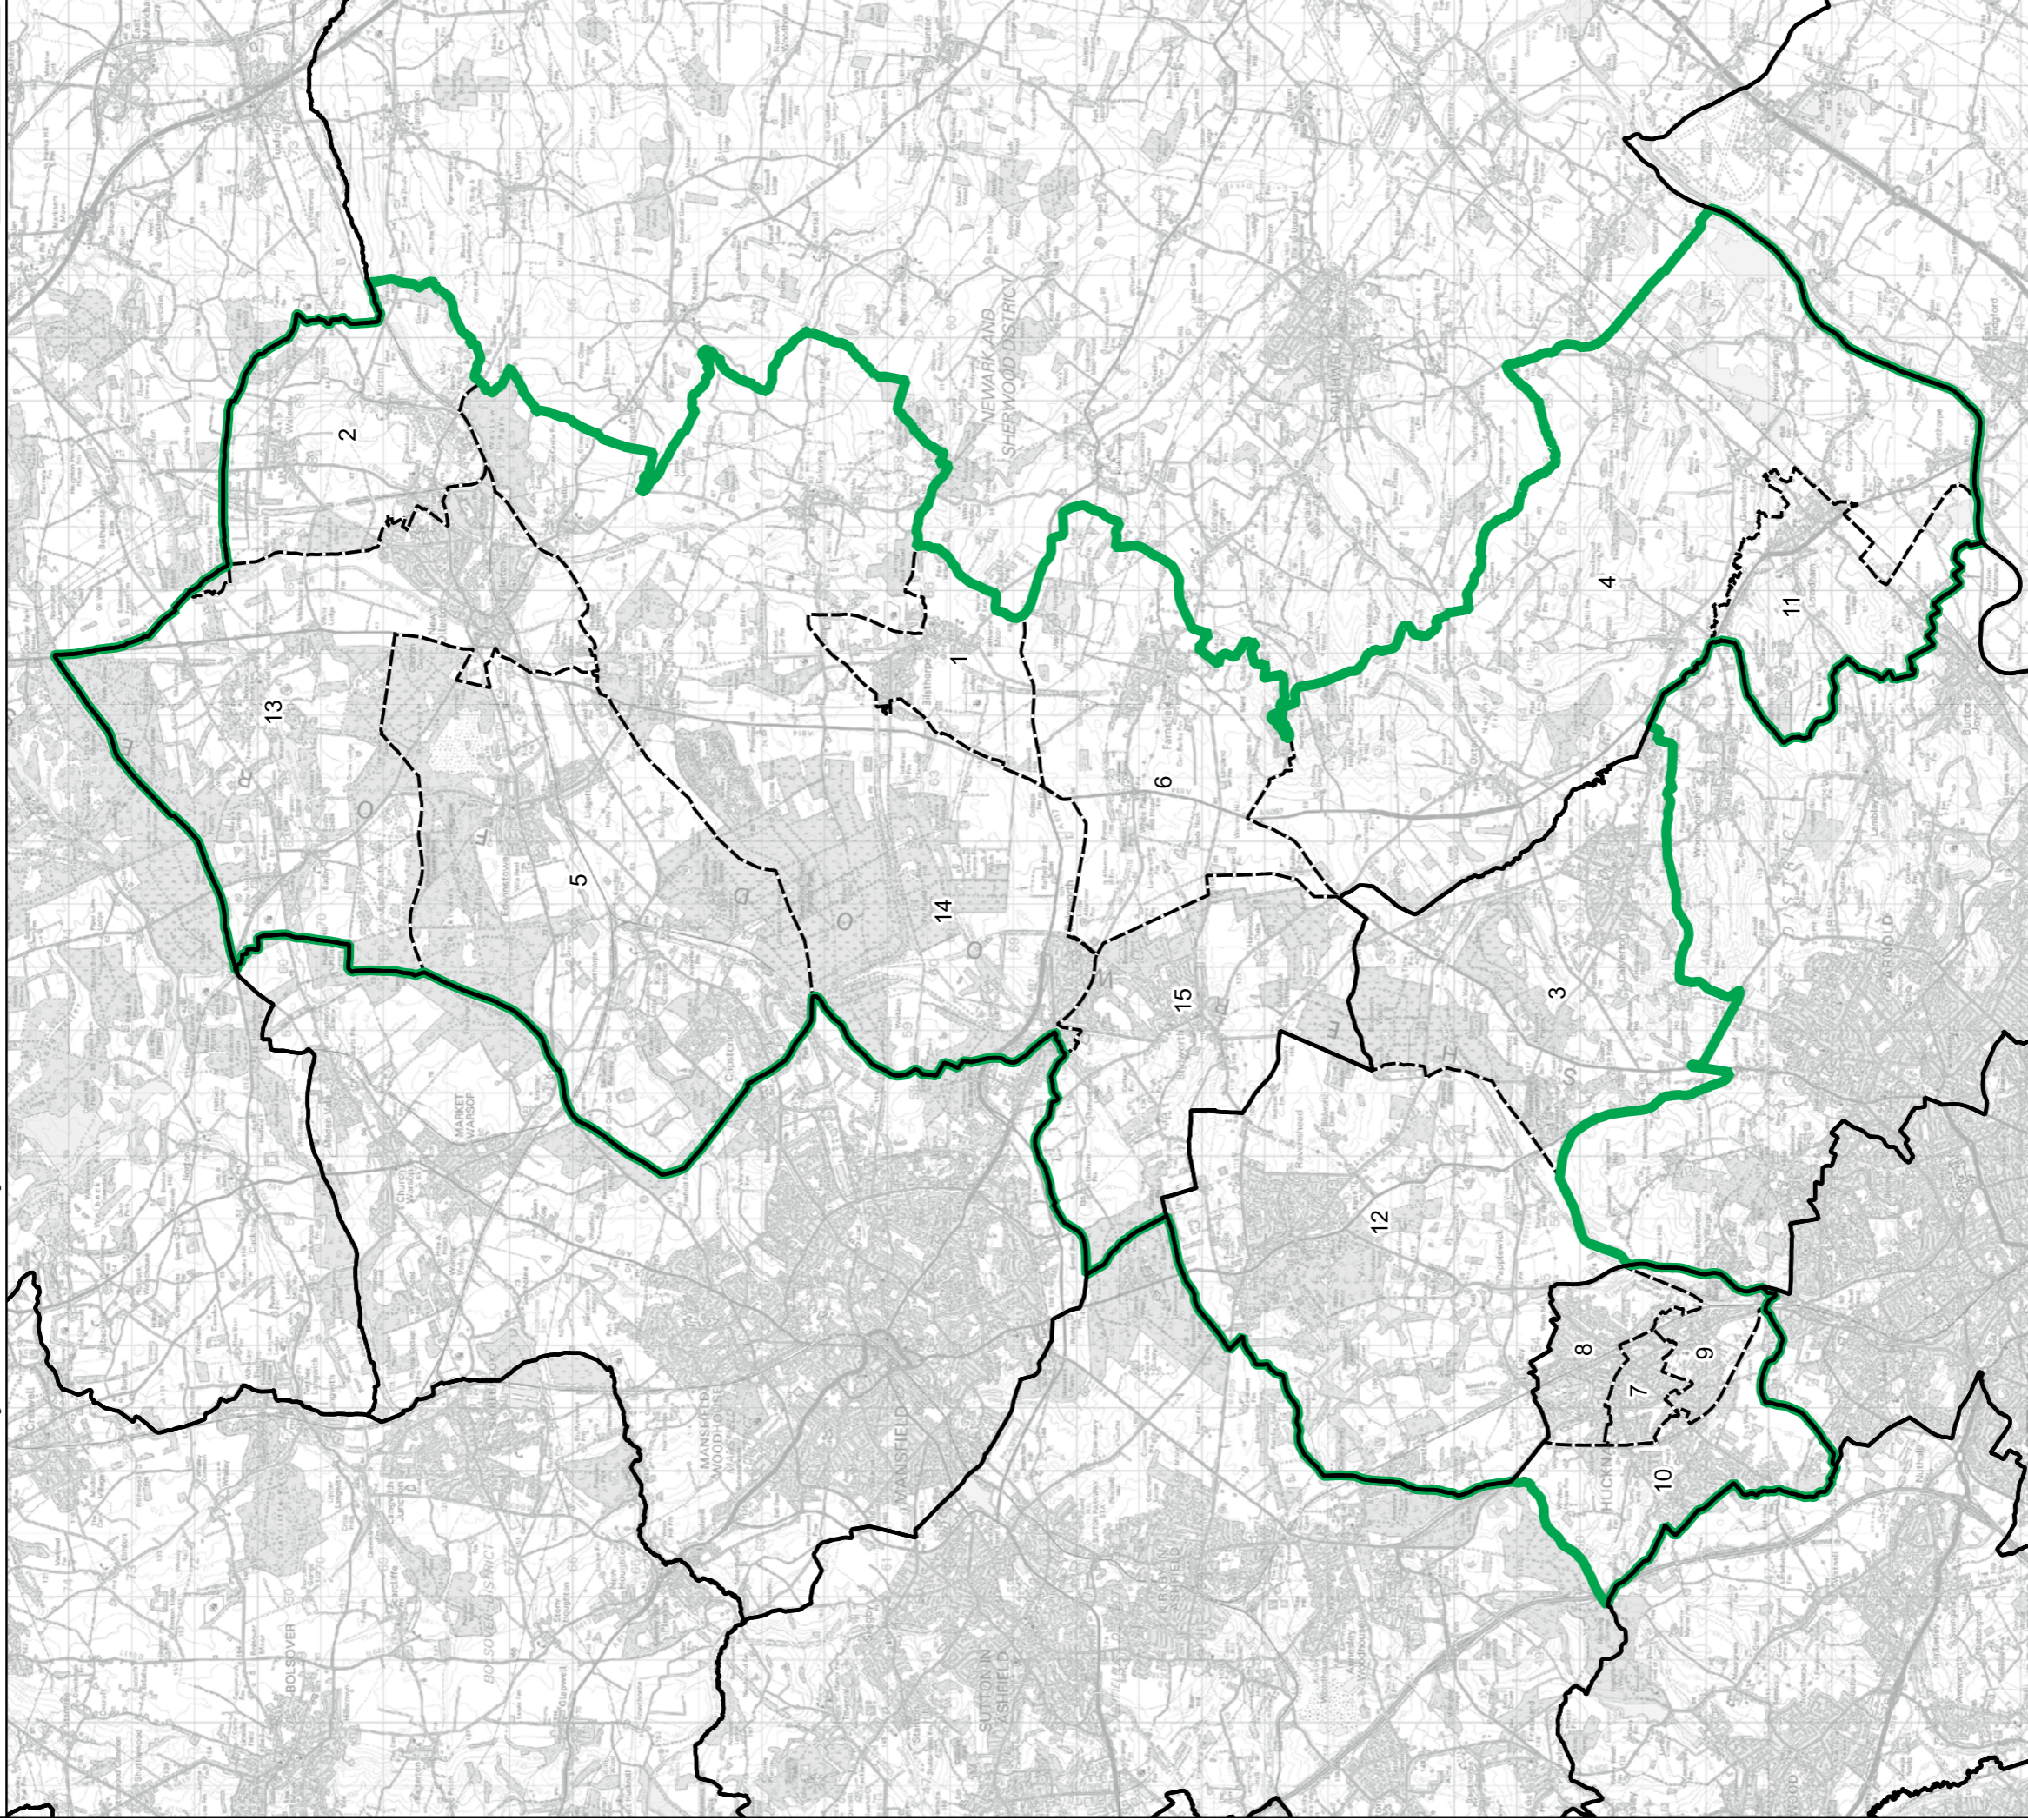

Sherwood Forest County Constituency - Electorate 76,543

Wards:

- 1 Bilsthorpe
- 2 Boughton
- 3 Calverton
- 4 Dover Beck
- 5 Edwinstowe & Clipstone
- 6 Farnsfield
- 7 Hucknall Central
- 8 Hucknall North

- 9 Hucknall South
- 10 Hucknall West
- 11 Lowdham
- 12 Newstead Abbey
- 13 Ollerton
- 14 Rainworth North & Rufford

- 15 Rainworth South & Blidworth

- Constituency
- Local Authorities
- Wards

© Crown copyright and database rights 2023 OS 100018269. You are permitted to use this data solely to enable you to respond to, or interact with, the organisation that provided you with the data. You are not permitted to copy, sub-licence, distribute or sell any of this data to third parties in any form. Third party rights to enforce the terms of this licence shall be reserved to OS.

Sherwood Forest County Constituency