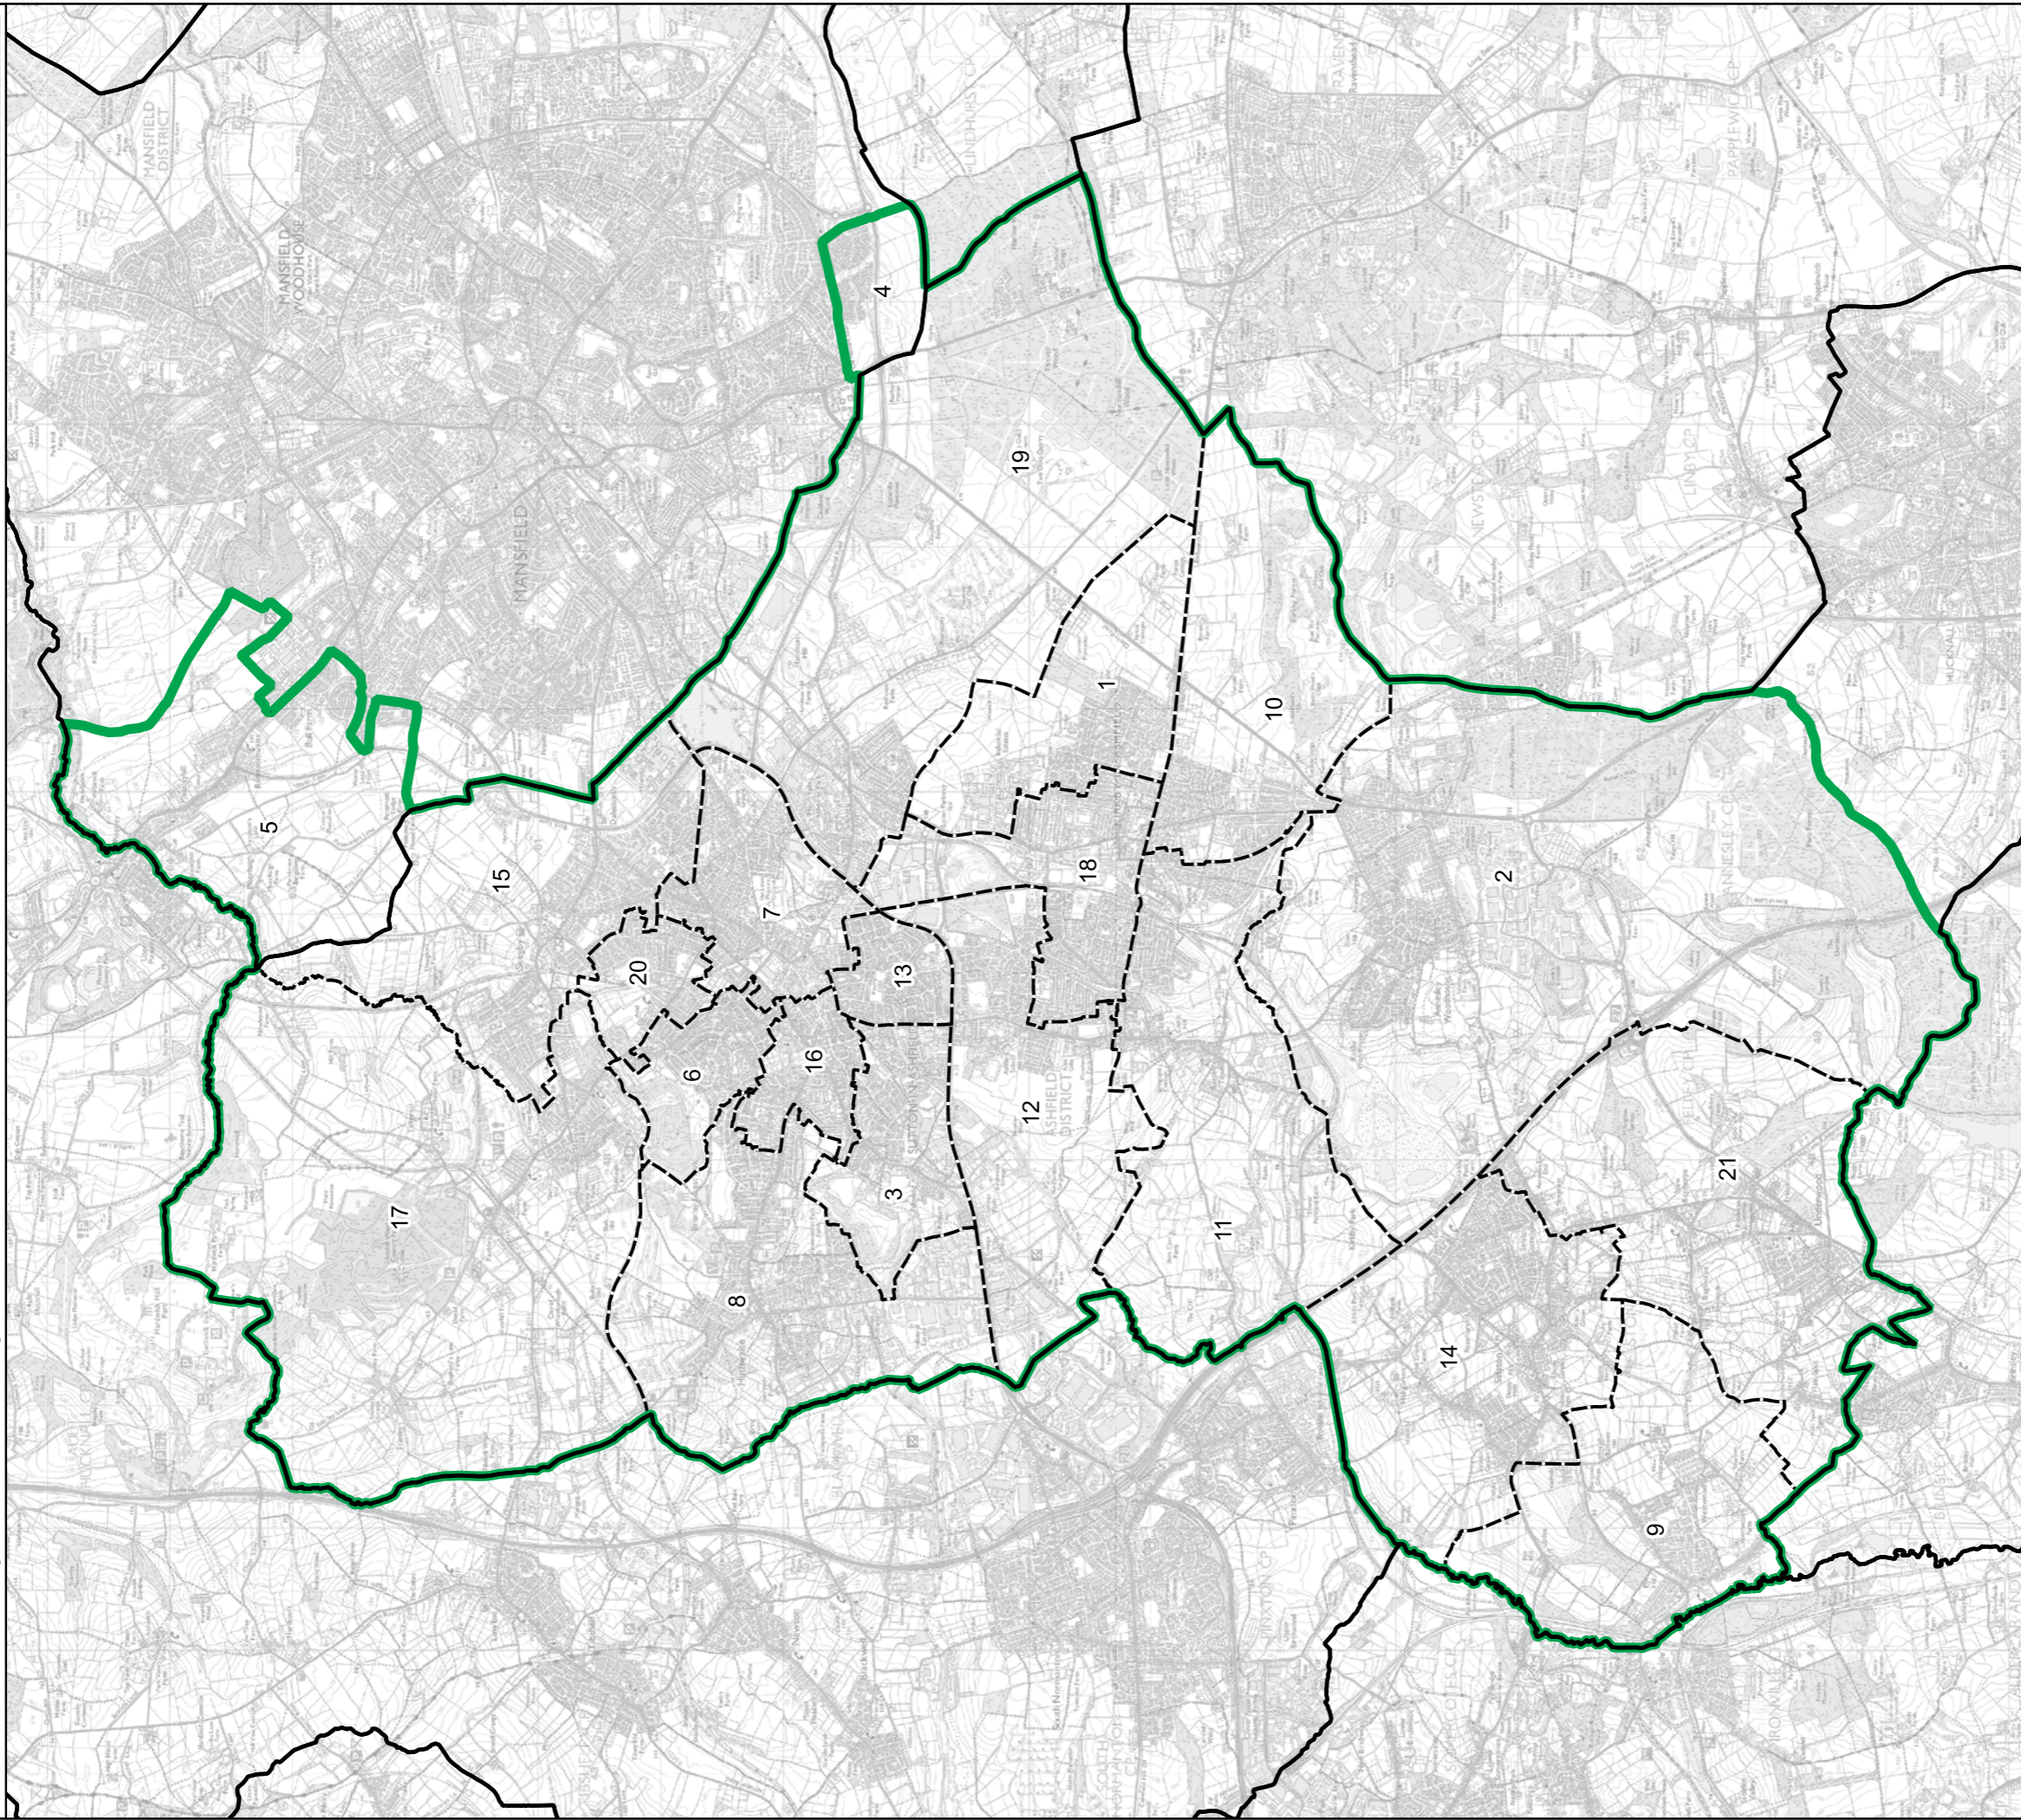

Boundary Commission for England - Final Recommendations for the East Midlands Region
Ashfield County Constituency - Electorate 69,819

Wards:

1 Abbey Hill	7 Central & New Cross	15 Skegby
2 Annesley & Kirkby Woodhouse	8 Huthwaite & Brierley Jacksdale	16 St. Mary's
3 Ashfields	9 Kingsway	17 Stanton Hill & Teversal
4 Berry Hill (Part)	10 Kirkby Cross & Portland	18 Summit
5 Bull Farm and Pleasley Hill	11 Larwood	19 Sutton Junction & Harlow Wood
6 Carsic	12 Leamington	20 The Dales
	13 Selston	21 Underwood

- Constituency
- Local Authorities
- Wards

© Crown copyright and database rights 2023 OS 100018289. You are permitted to use this data solely to enable you to respond to, or interact with, the organisation that provided you with the data. You are not permitted to copy, sub-licence, distribute or sell any of this data to third parties in any form. Third party rights to enforce the terms of this licence shall be reserved to OS.

Ashfield County Constituency