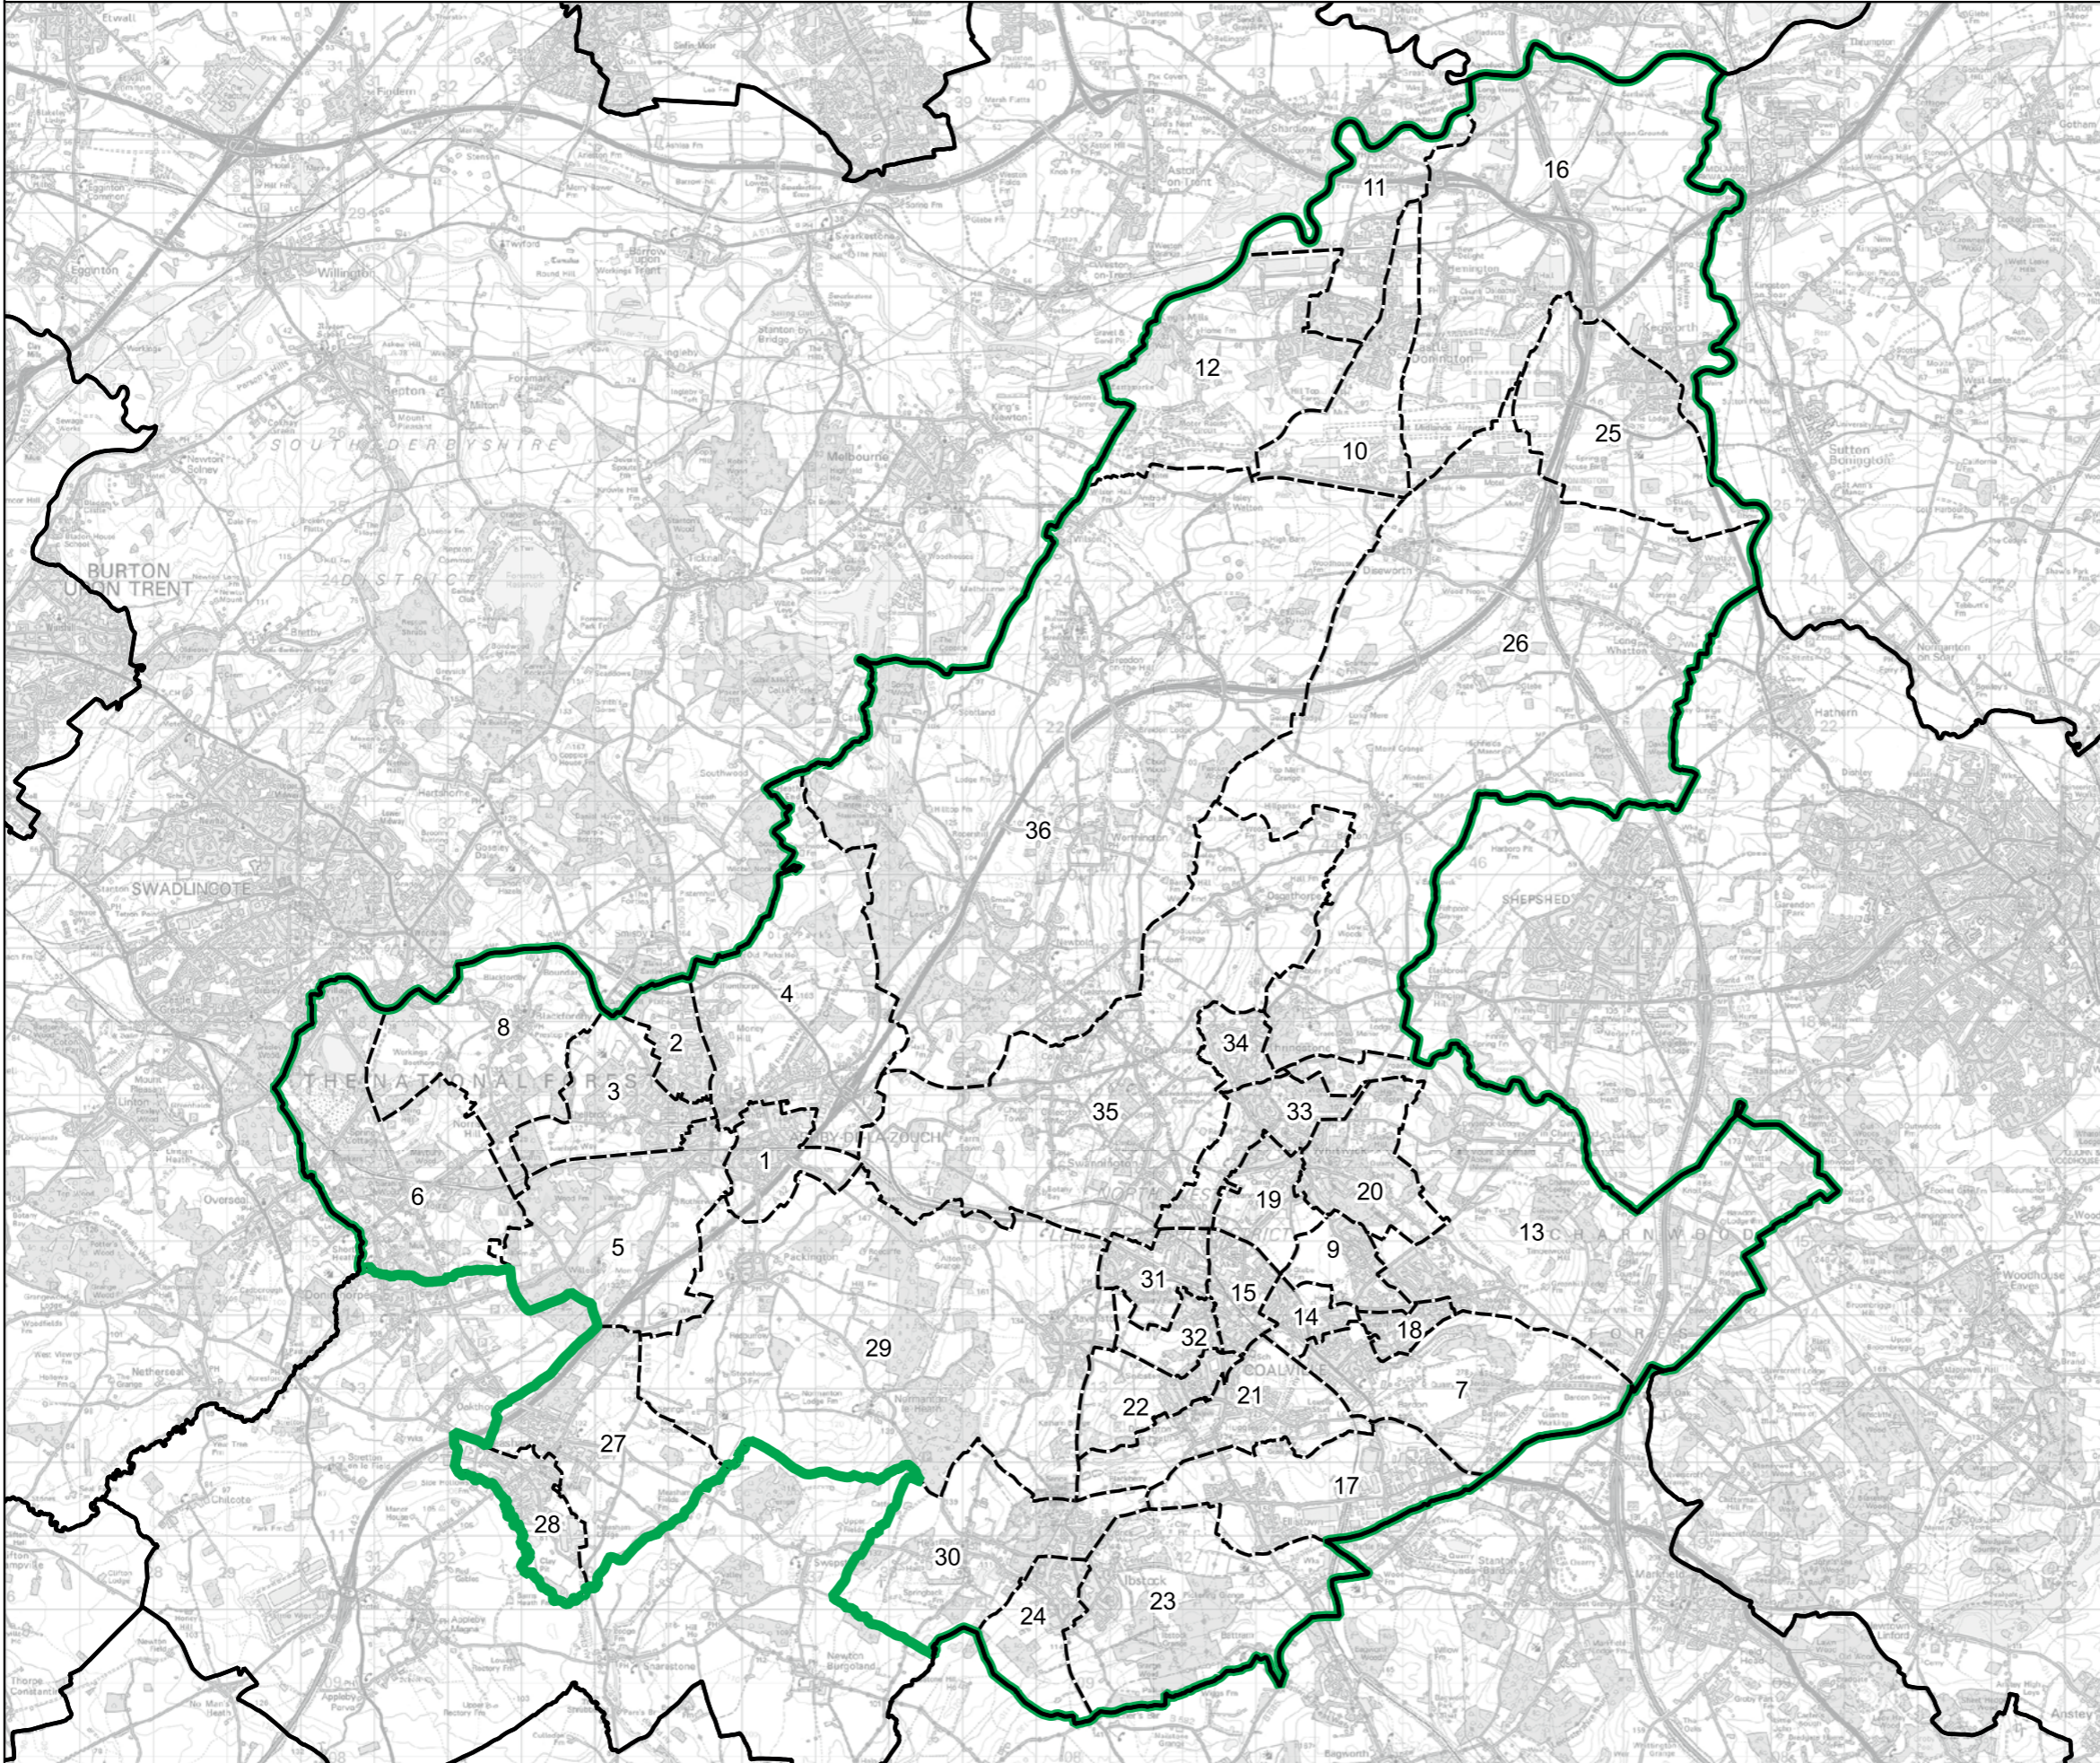

1. Wards:
1. 1 Ashby Castle
  2. 2 Ashby Holywell
  3. 3 Ashby Ivanhoe
  4. 4 Ashby Money Hill
  5. 5 Ashby Willesley
  6. 6 Ashby Woulds
  7. 7 Bardon
  8. 8 Blackfordby
  9. 9 Broom Leys
  10. 10 Castle Donington Castle
  11. 11 Castle Donington Central
  12. 12 Castle Donington Park
  13. 13 Castle Rock
  14. 14 Coalville East
  15. 15 Coalville West
  16. 16 Daleacre Hill
  17. 17 Ellistown & Battleflat
  18. 18 Greenhill
  19. 19 Hermitage
  20. 20 Holly Hayes
  21. 21 Hugglescote St. John's
  22. 22 Hugglescote St. Mary's
  23. 23 Ibstock East
  24. 24 Ibstock West
  25. 25 Kegworth
  26. 26 Long Whatton & Diseworth
  27. 27 Measham North
  28. 28 Measham South
  29. 29 Ravenstone & Packington
  30. 30 Sence Valley
  31. 31 Snibston North
  32. 32 Snibston South
  33. 33 Thornborough
  34. 34 Thringstone
  35. 35 Valley
  36. 36 Worthington & Breedon

Constituency
Local Authorities
Wards

0 1 2 km

© Crown copyright and database rights 2023 OS 100018289. You are permitted to use this data solely to enable you to respond to, or interact with, the organisation that provided you with the data. You are not permitted to copy, sub-licence, distribute or sell any of this data to third parties in any form. Third party rights to enforce the terms of this licence shall be reserved to OS.