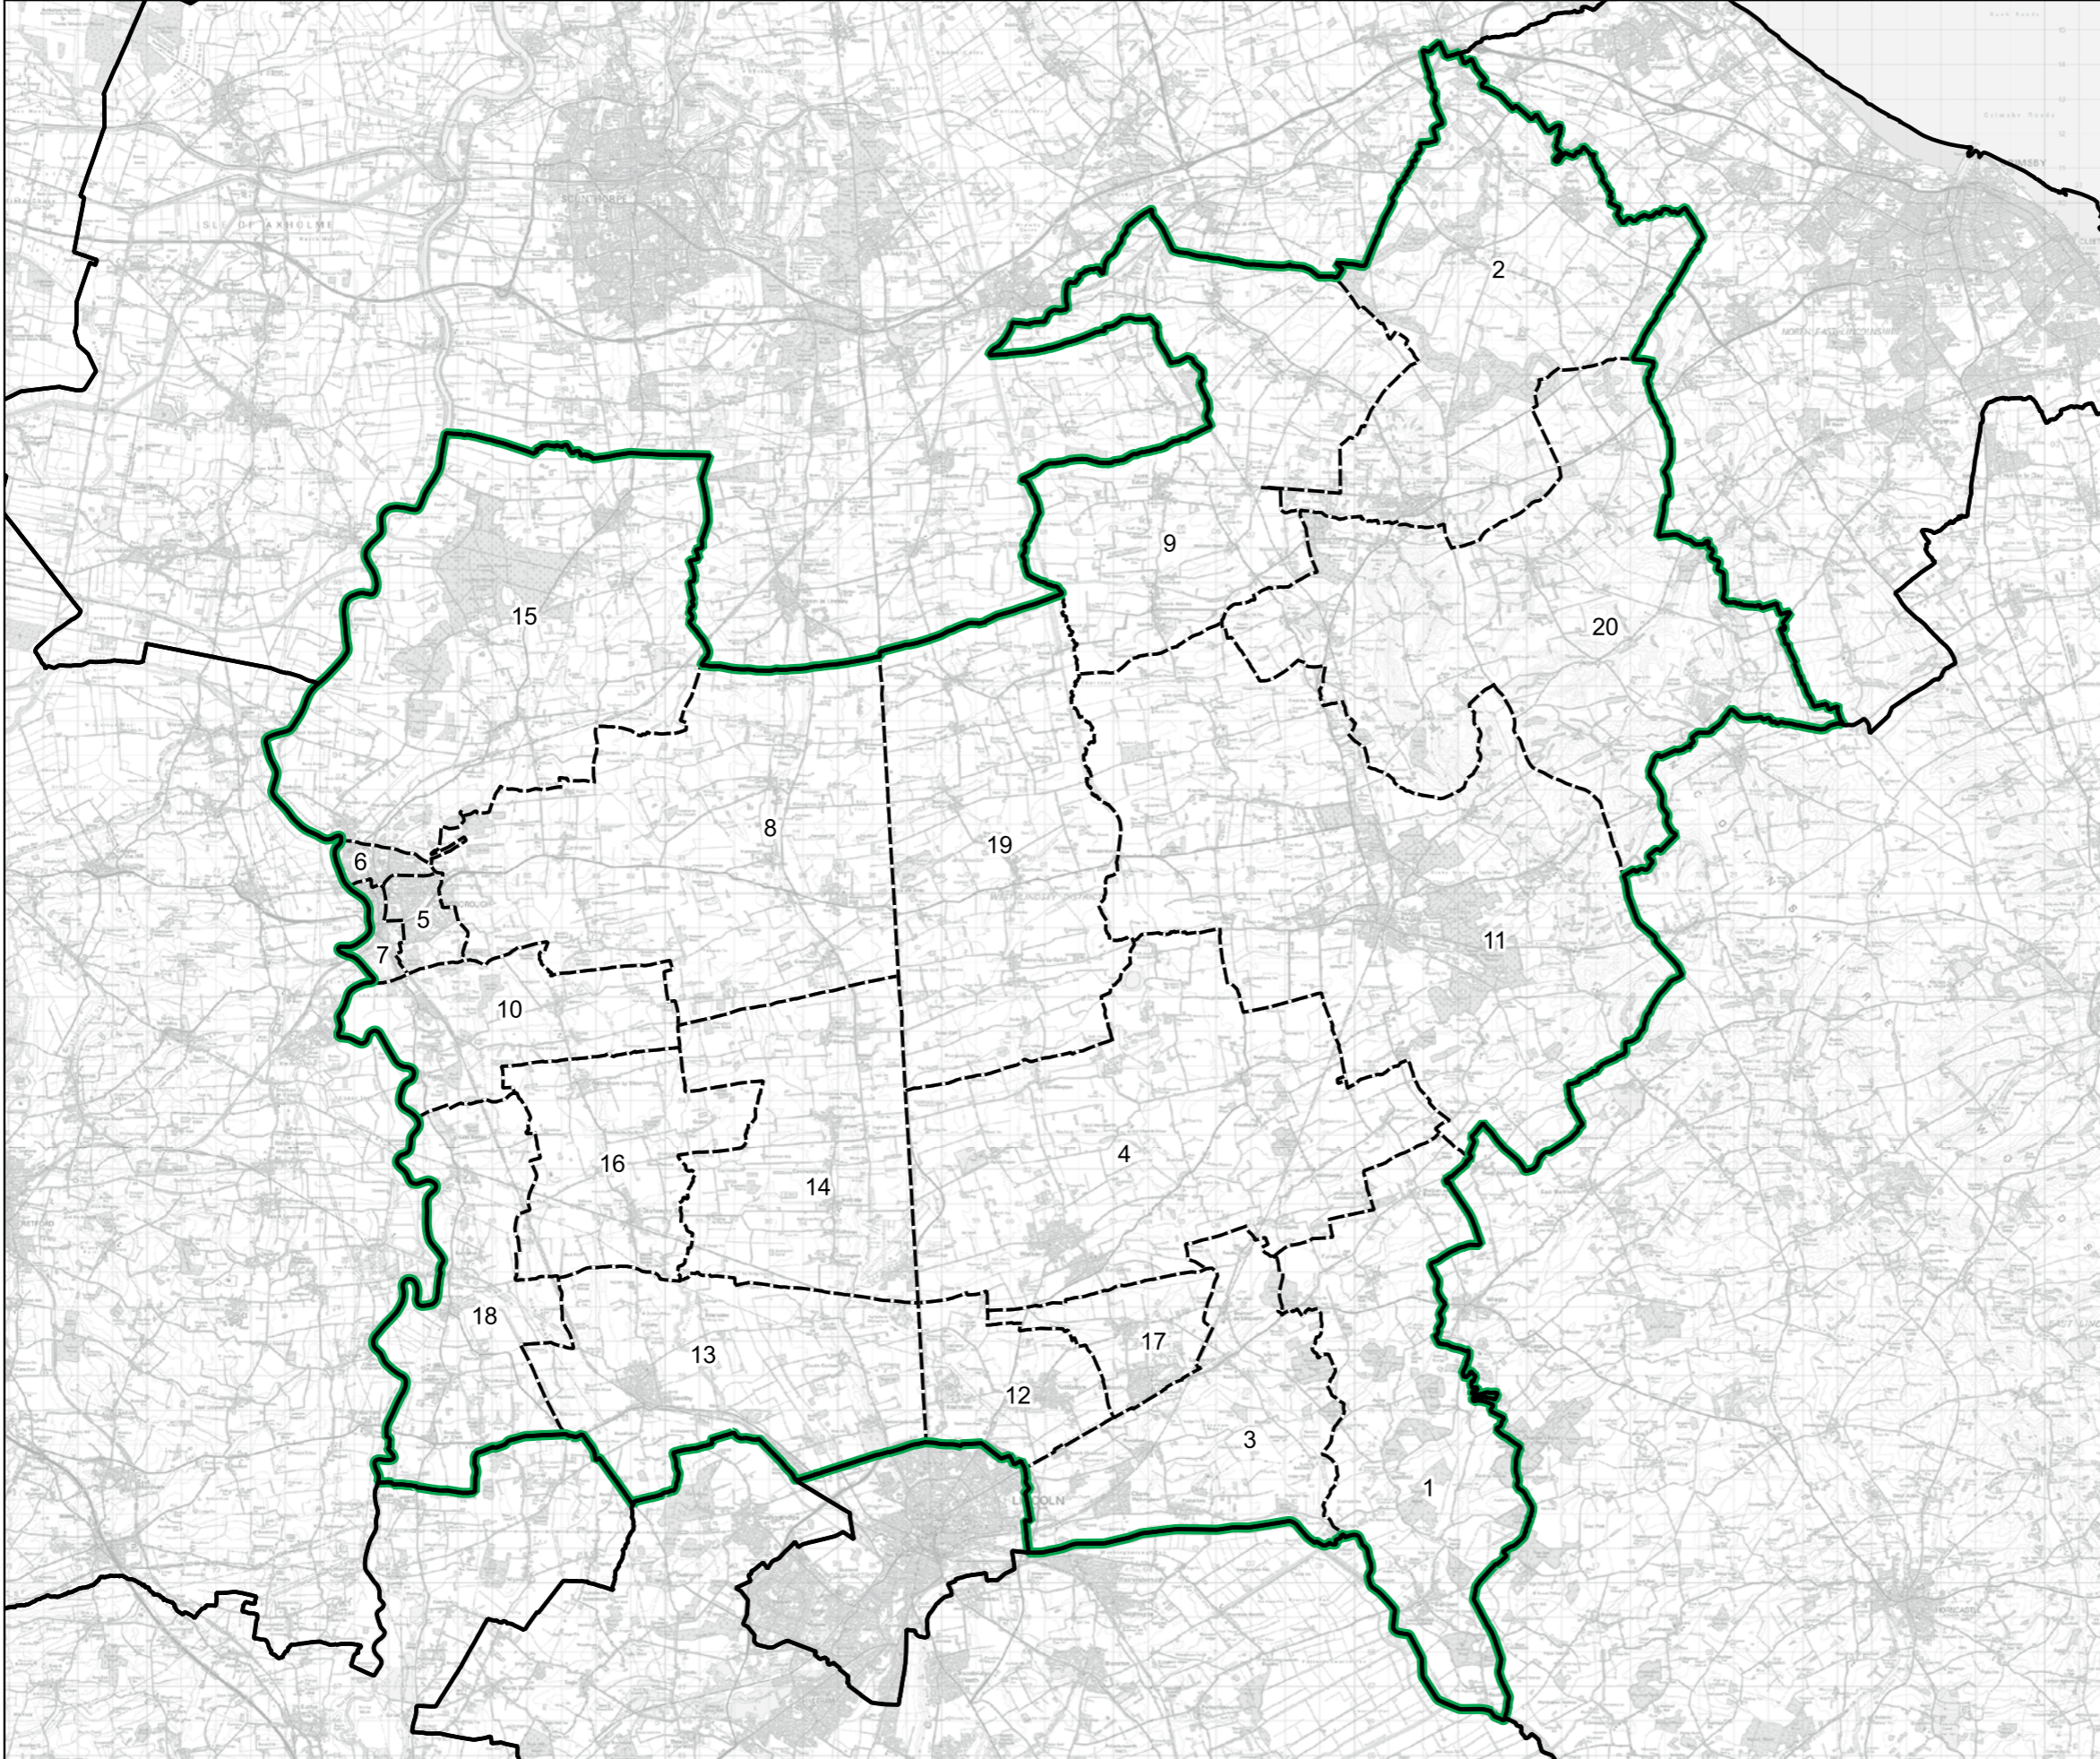

Wards:

- 1 Bardney
- 2 Caistor and Yarborough
- 3 Cherry Willingham
- 4 Dunholme and Welton
- 5 Gainsborough East
- 6 Gainsborough North
- 7 Gainsborough South-West
- 8 Hemswell
- 9 Kelsey Wold
- 10 Lea
- 11 Market Rasen
- 12 Nettleham
- 13 Saxilby
- 14 Scampton
- 15 Scotter and Blyton
- 16 Stow
- 17 Sudbrooke
- 18 Torksey
- 19 Waddingham and Spital
- 20 Wold View

- Constituency
- Local Authorities
- Wards

0 2 4 km

© Crown copyright and database rights 2023 OS 100018289. You are permitted to use this data solely to enable you to respond to, or interact with, the organisation that provided you with the data. You are not permitted to copy, sub-licence, distribute or sell any of this data to third parties in any form. Third party rights to enforce the terms of this licence shall be reserved to OS.