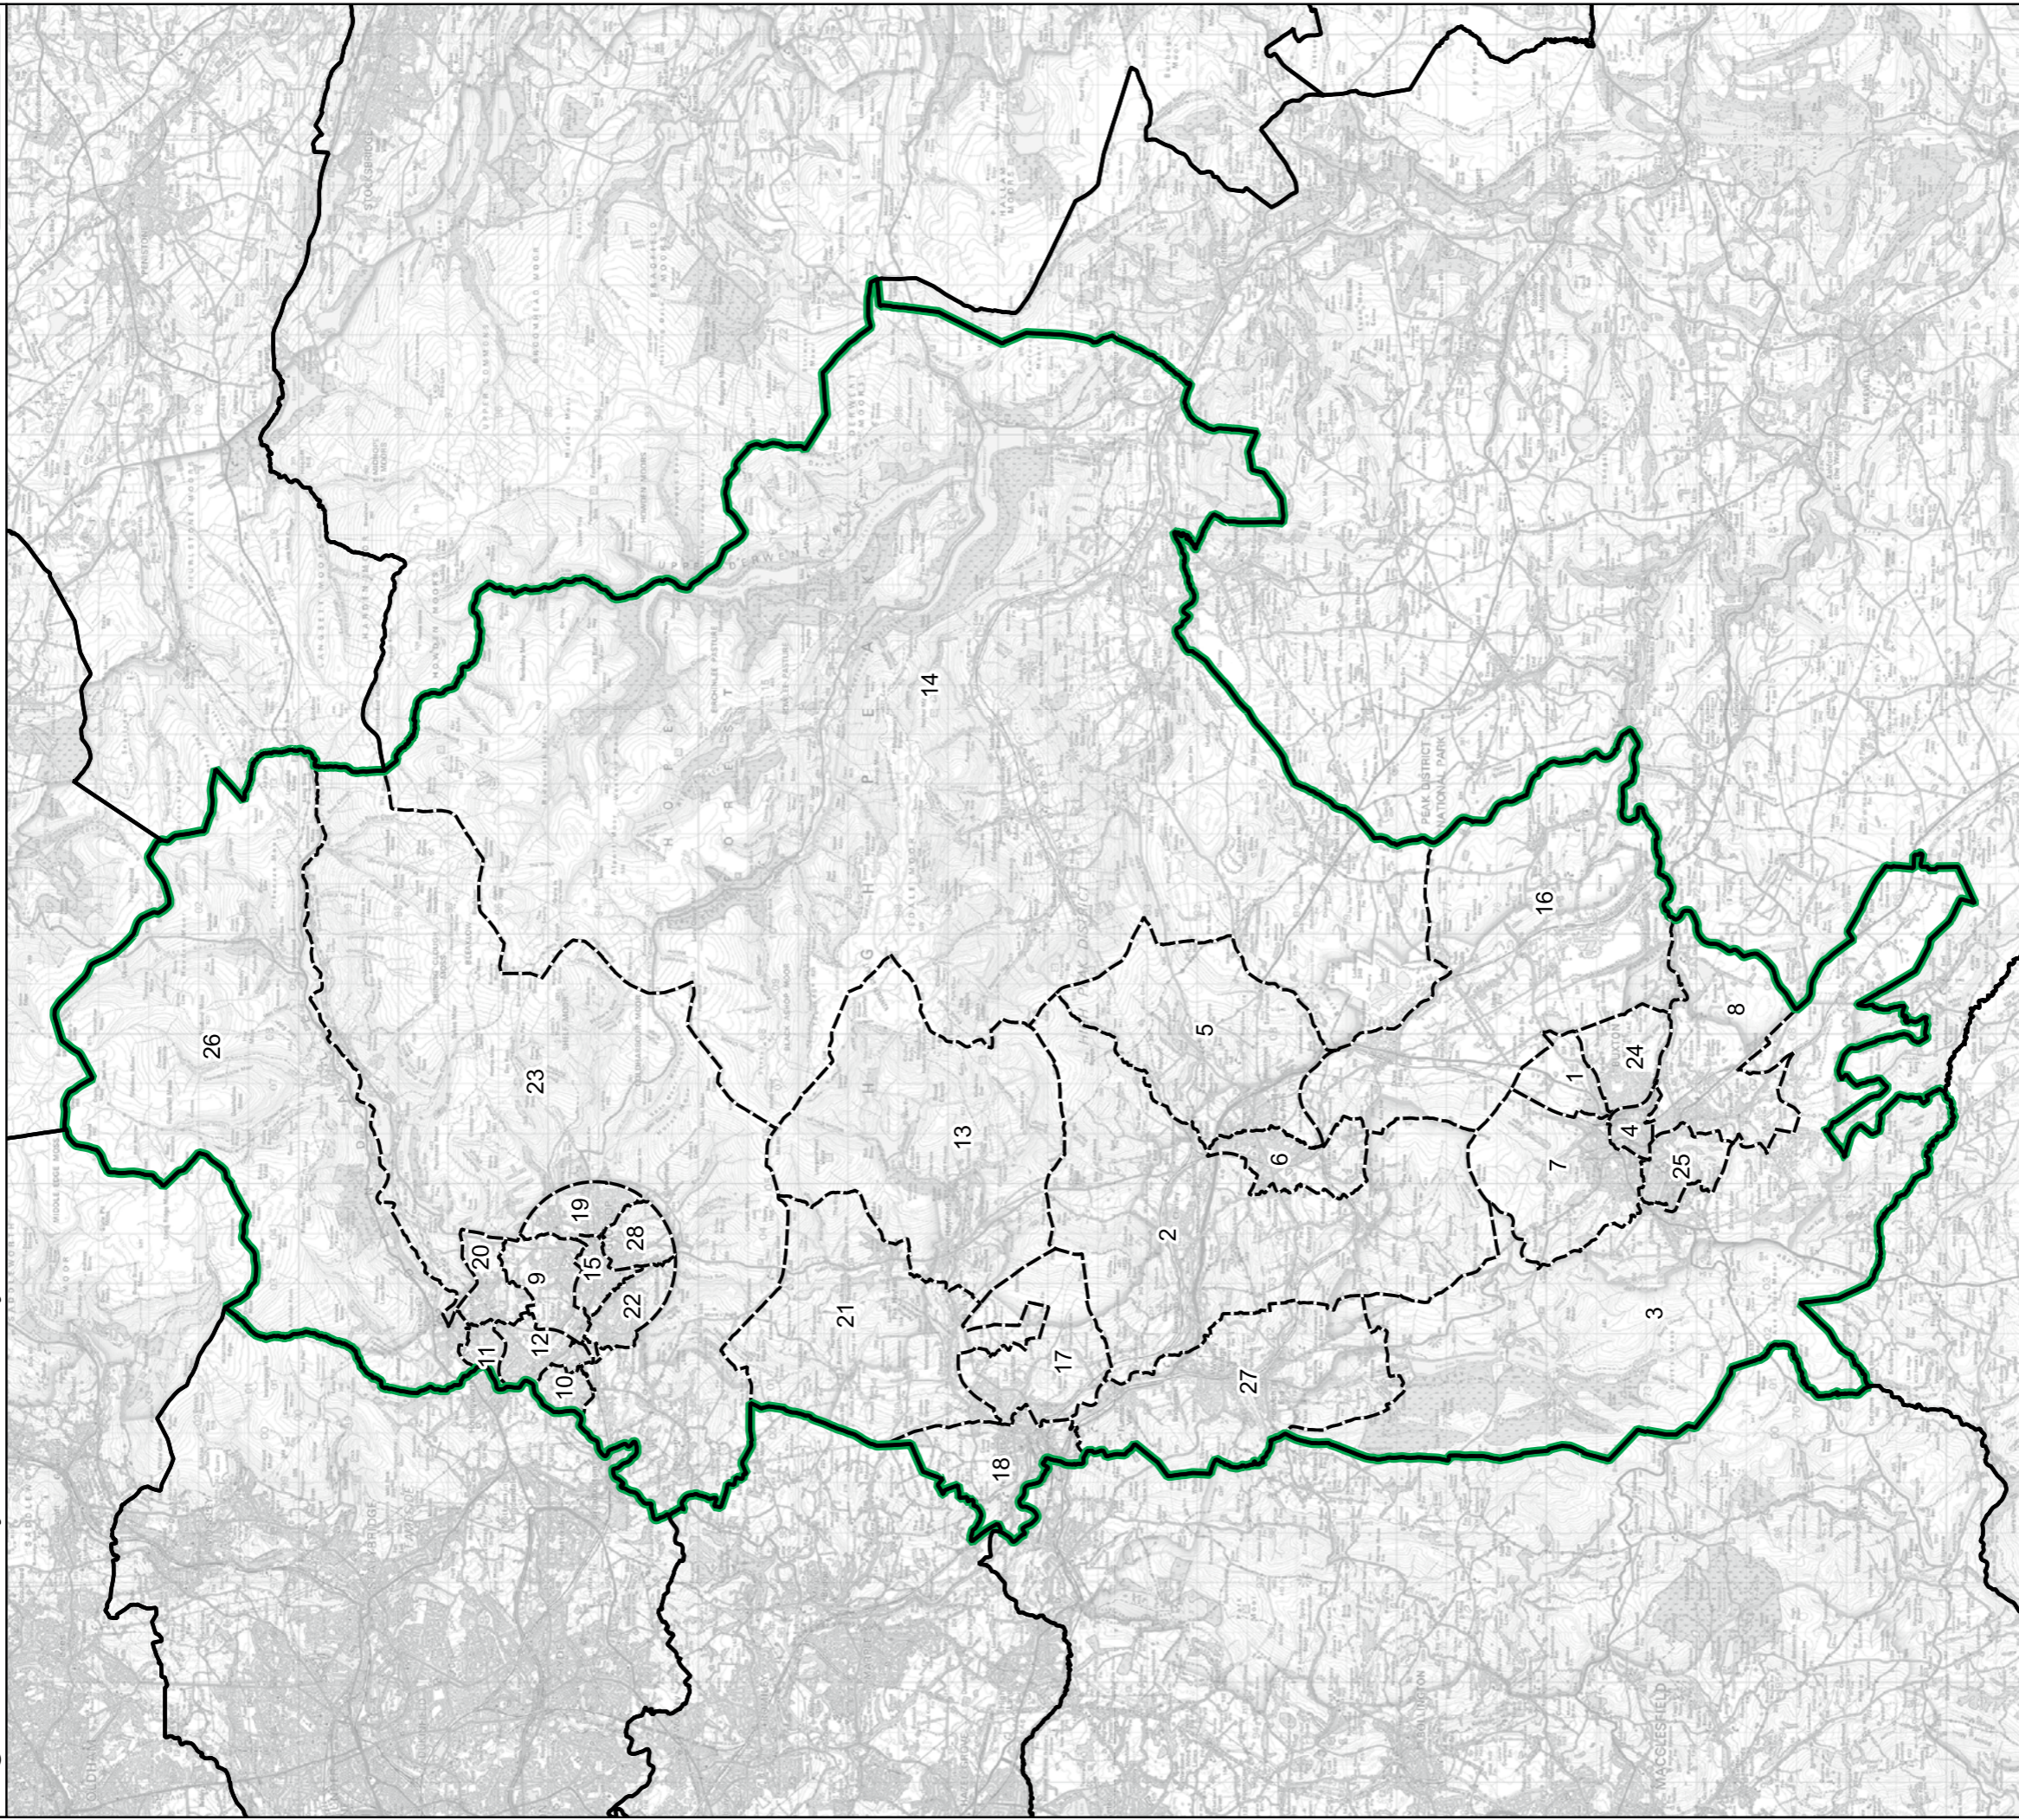

Boundary Commission for England - Final Recommendations for the East Midlands Region
High Peak County Constituency - Electorate 73,960

Wards:

- 1 Barns
- 2 Blackbrook
- 3 Burbage
- 4 Buxton Central
- 5 Chapel East
- 6 Chapel West
- 7 Corbar
- 8 Cote Heath
- 9 Dinting
- 10 Gamesley
- 11 Hadfield North
- 12 Hadfield South
- 13 Hayfield
- 14 Hope Valley
- 15 Howard Town
- 16 Limestone Peak
- 17 New Mills East
- 18 New Mills West
- 19 Old Glossop
- 20 Padfield
- 21 Sett
- 22 Simmondley
- 23 St. John's
- 24 Stone Bench
- 25 Temple
- 26 Tintwistle
- 27 Whaley Bridge
- 28 Whitfield

- Constituency
- Local Authorities
- Wards

© Crown copyright and database rights 2023 OS 100018289. You are permitted to use this data solely to enable you to respond to, or interact with, the organisation that provided you with the data. You are not permitted to copy, sub-licence, distribute or sell any of this data to third parties in any form. Third party rights to enforce the terms of this licence shall be reserved to OS.

High Peak County Constituency