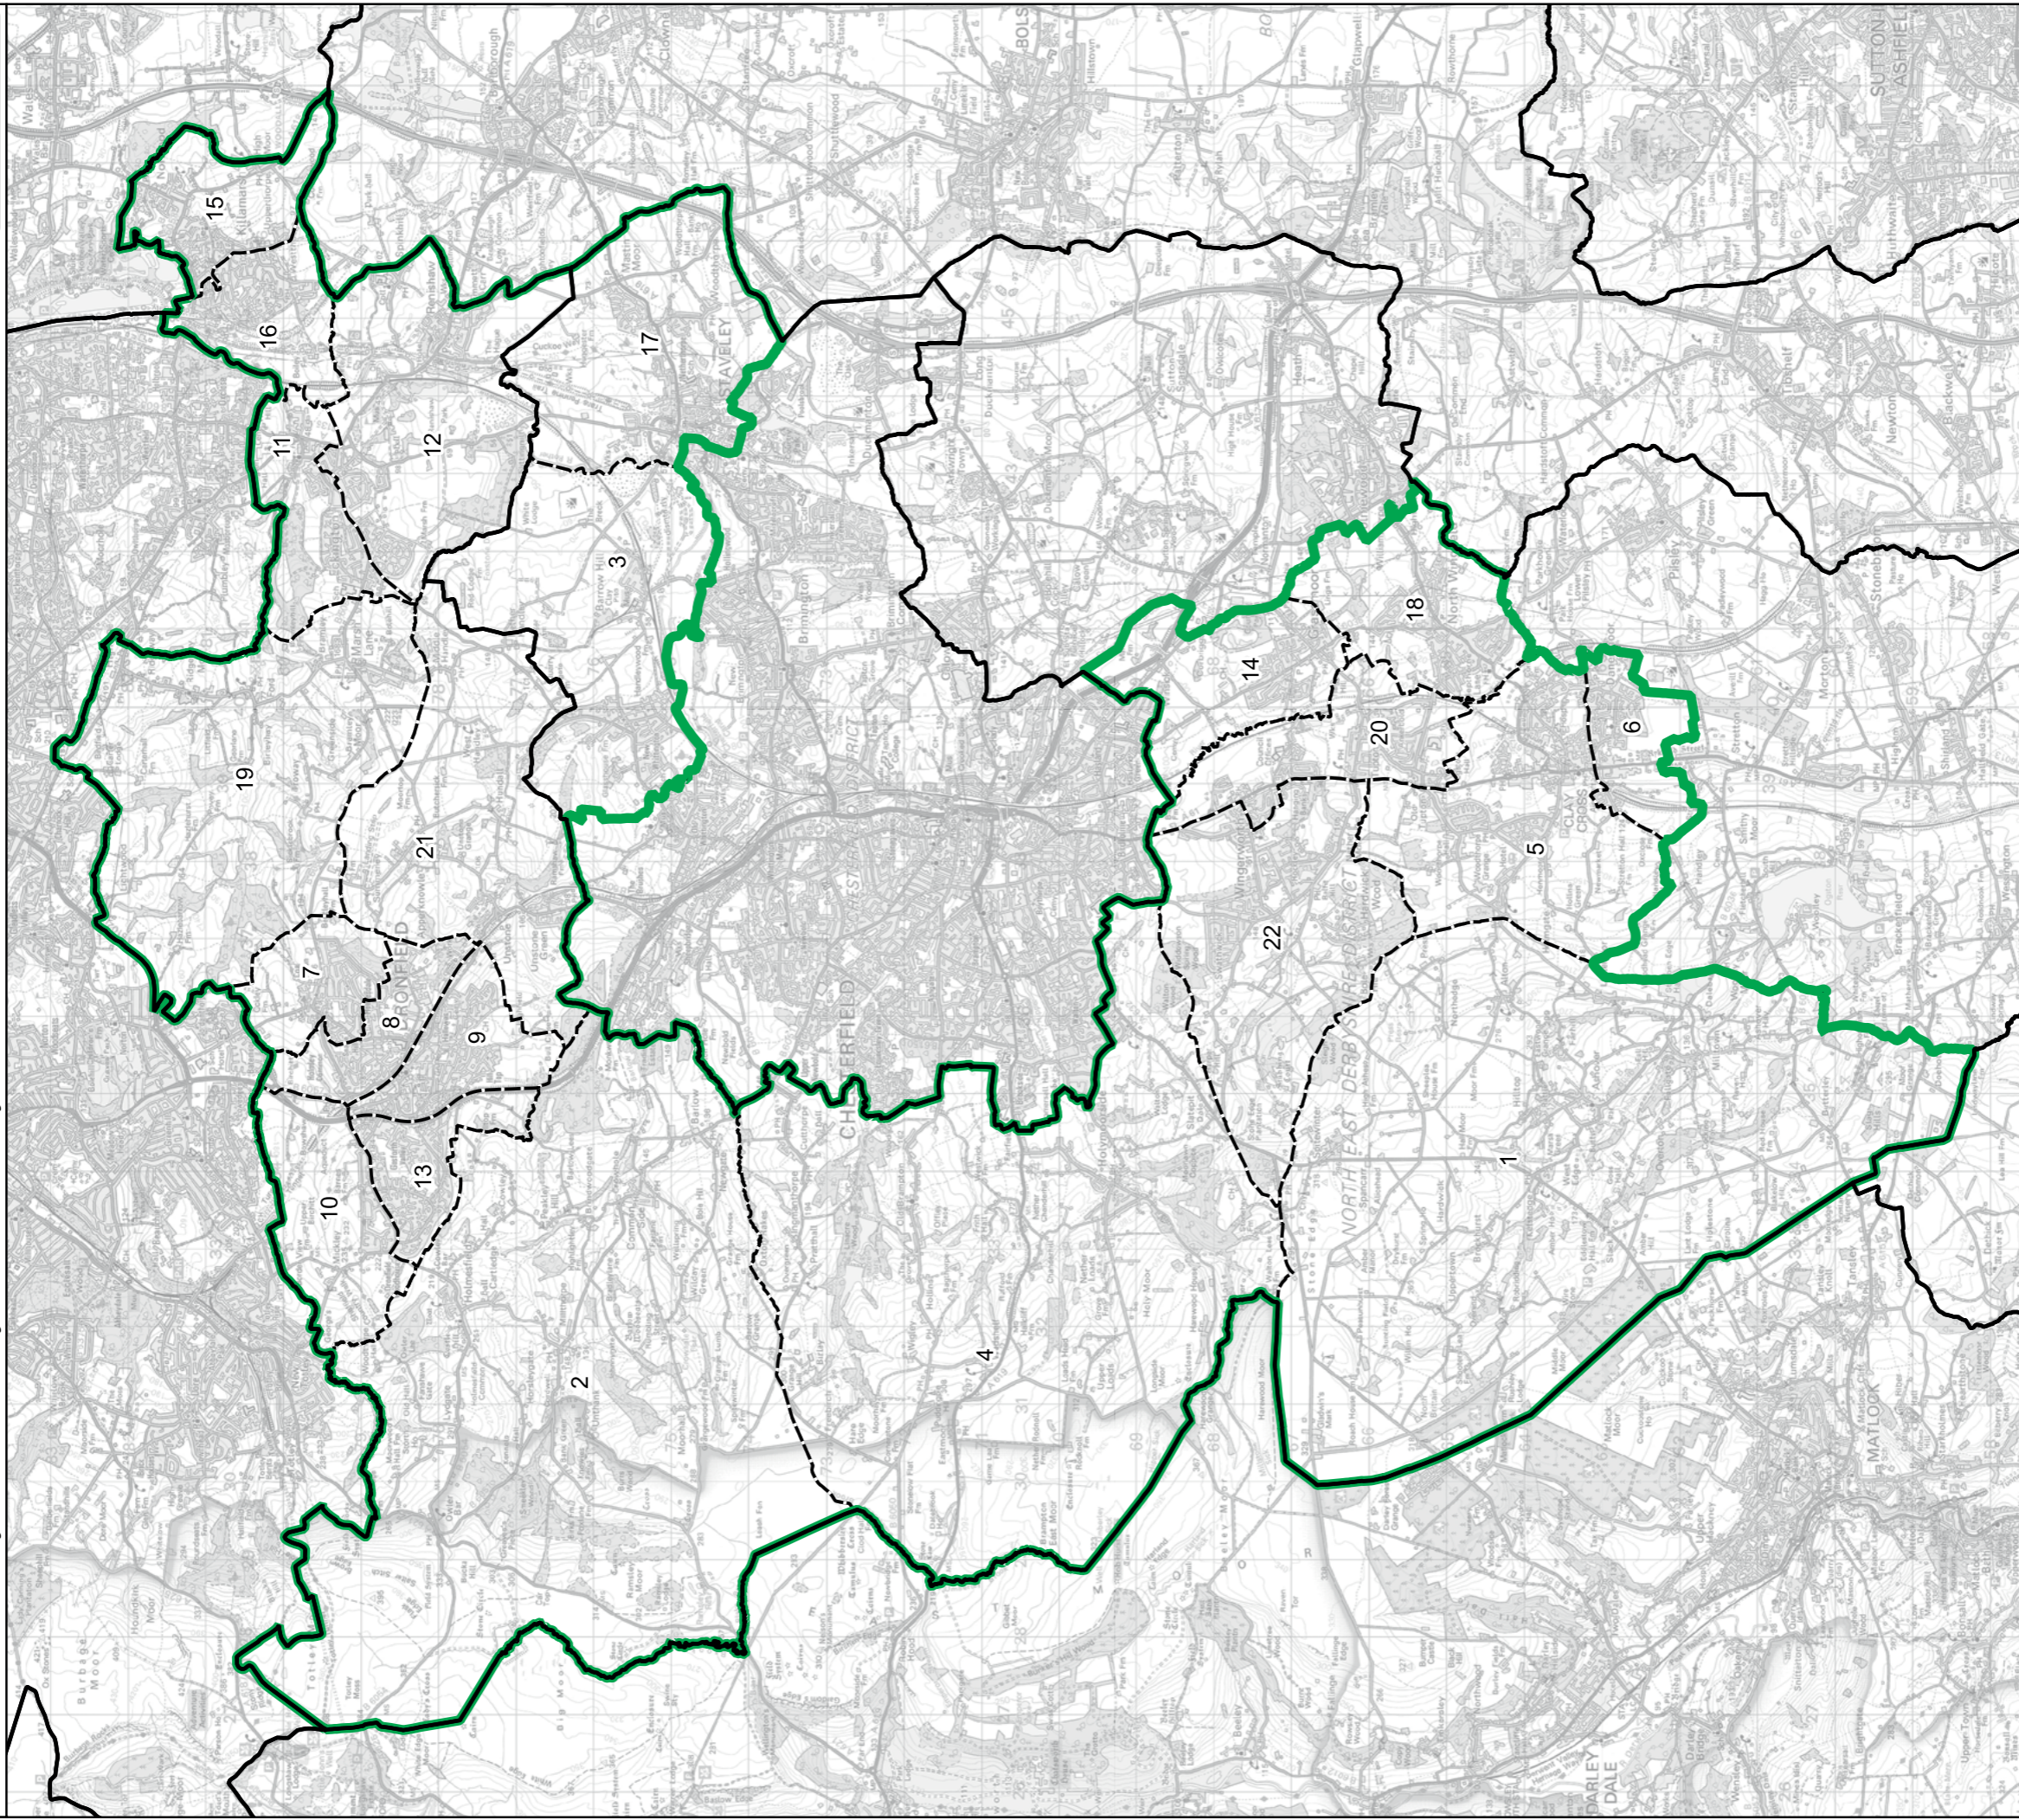

Boundary Commission for England - Final Recommendations for the East Midlands Region
North East Derbyshire County Constituency - Electorate 72,344

Wards:

1 Ashover	8 Dronfield North	15 Killamarsh East	22 Wingerworth
2 Barlow & Holmesfield	9 Dronfield South	16 Killamarsh West	
3 Barrow Hill and New Whittington	10 Dronfield Woodhouse	17 Lowgates and Woodthorpe	
4 Brampton & Walton	11 Eckington North	18 North Wingfield Central	
5 Clay Cross North	12 Eckington South & Renishaw	19 Ridgeway & Marsh Lane	
6 Clay Cross South	13 Gosforth Valley	20 Tupton	
7 Coal Aston	14 Grassmoor	21 Unstone	

- Constituency
- Local Authorities
- Wards

© Crown copyright and database rights 2023 OS 100018269. You are permitted to use this data solely to enable you to respond to, or interact with, the organisation that provided you with the data. You are not permitted to copy, sub-licence, distribute or sell any of this data to third parties in any form. Third party rights to enforce the terms of this licence shall be reserved to OS.

North East Derbyshire County Constituency