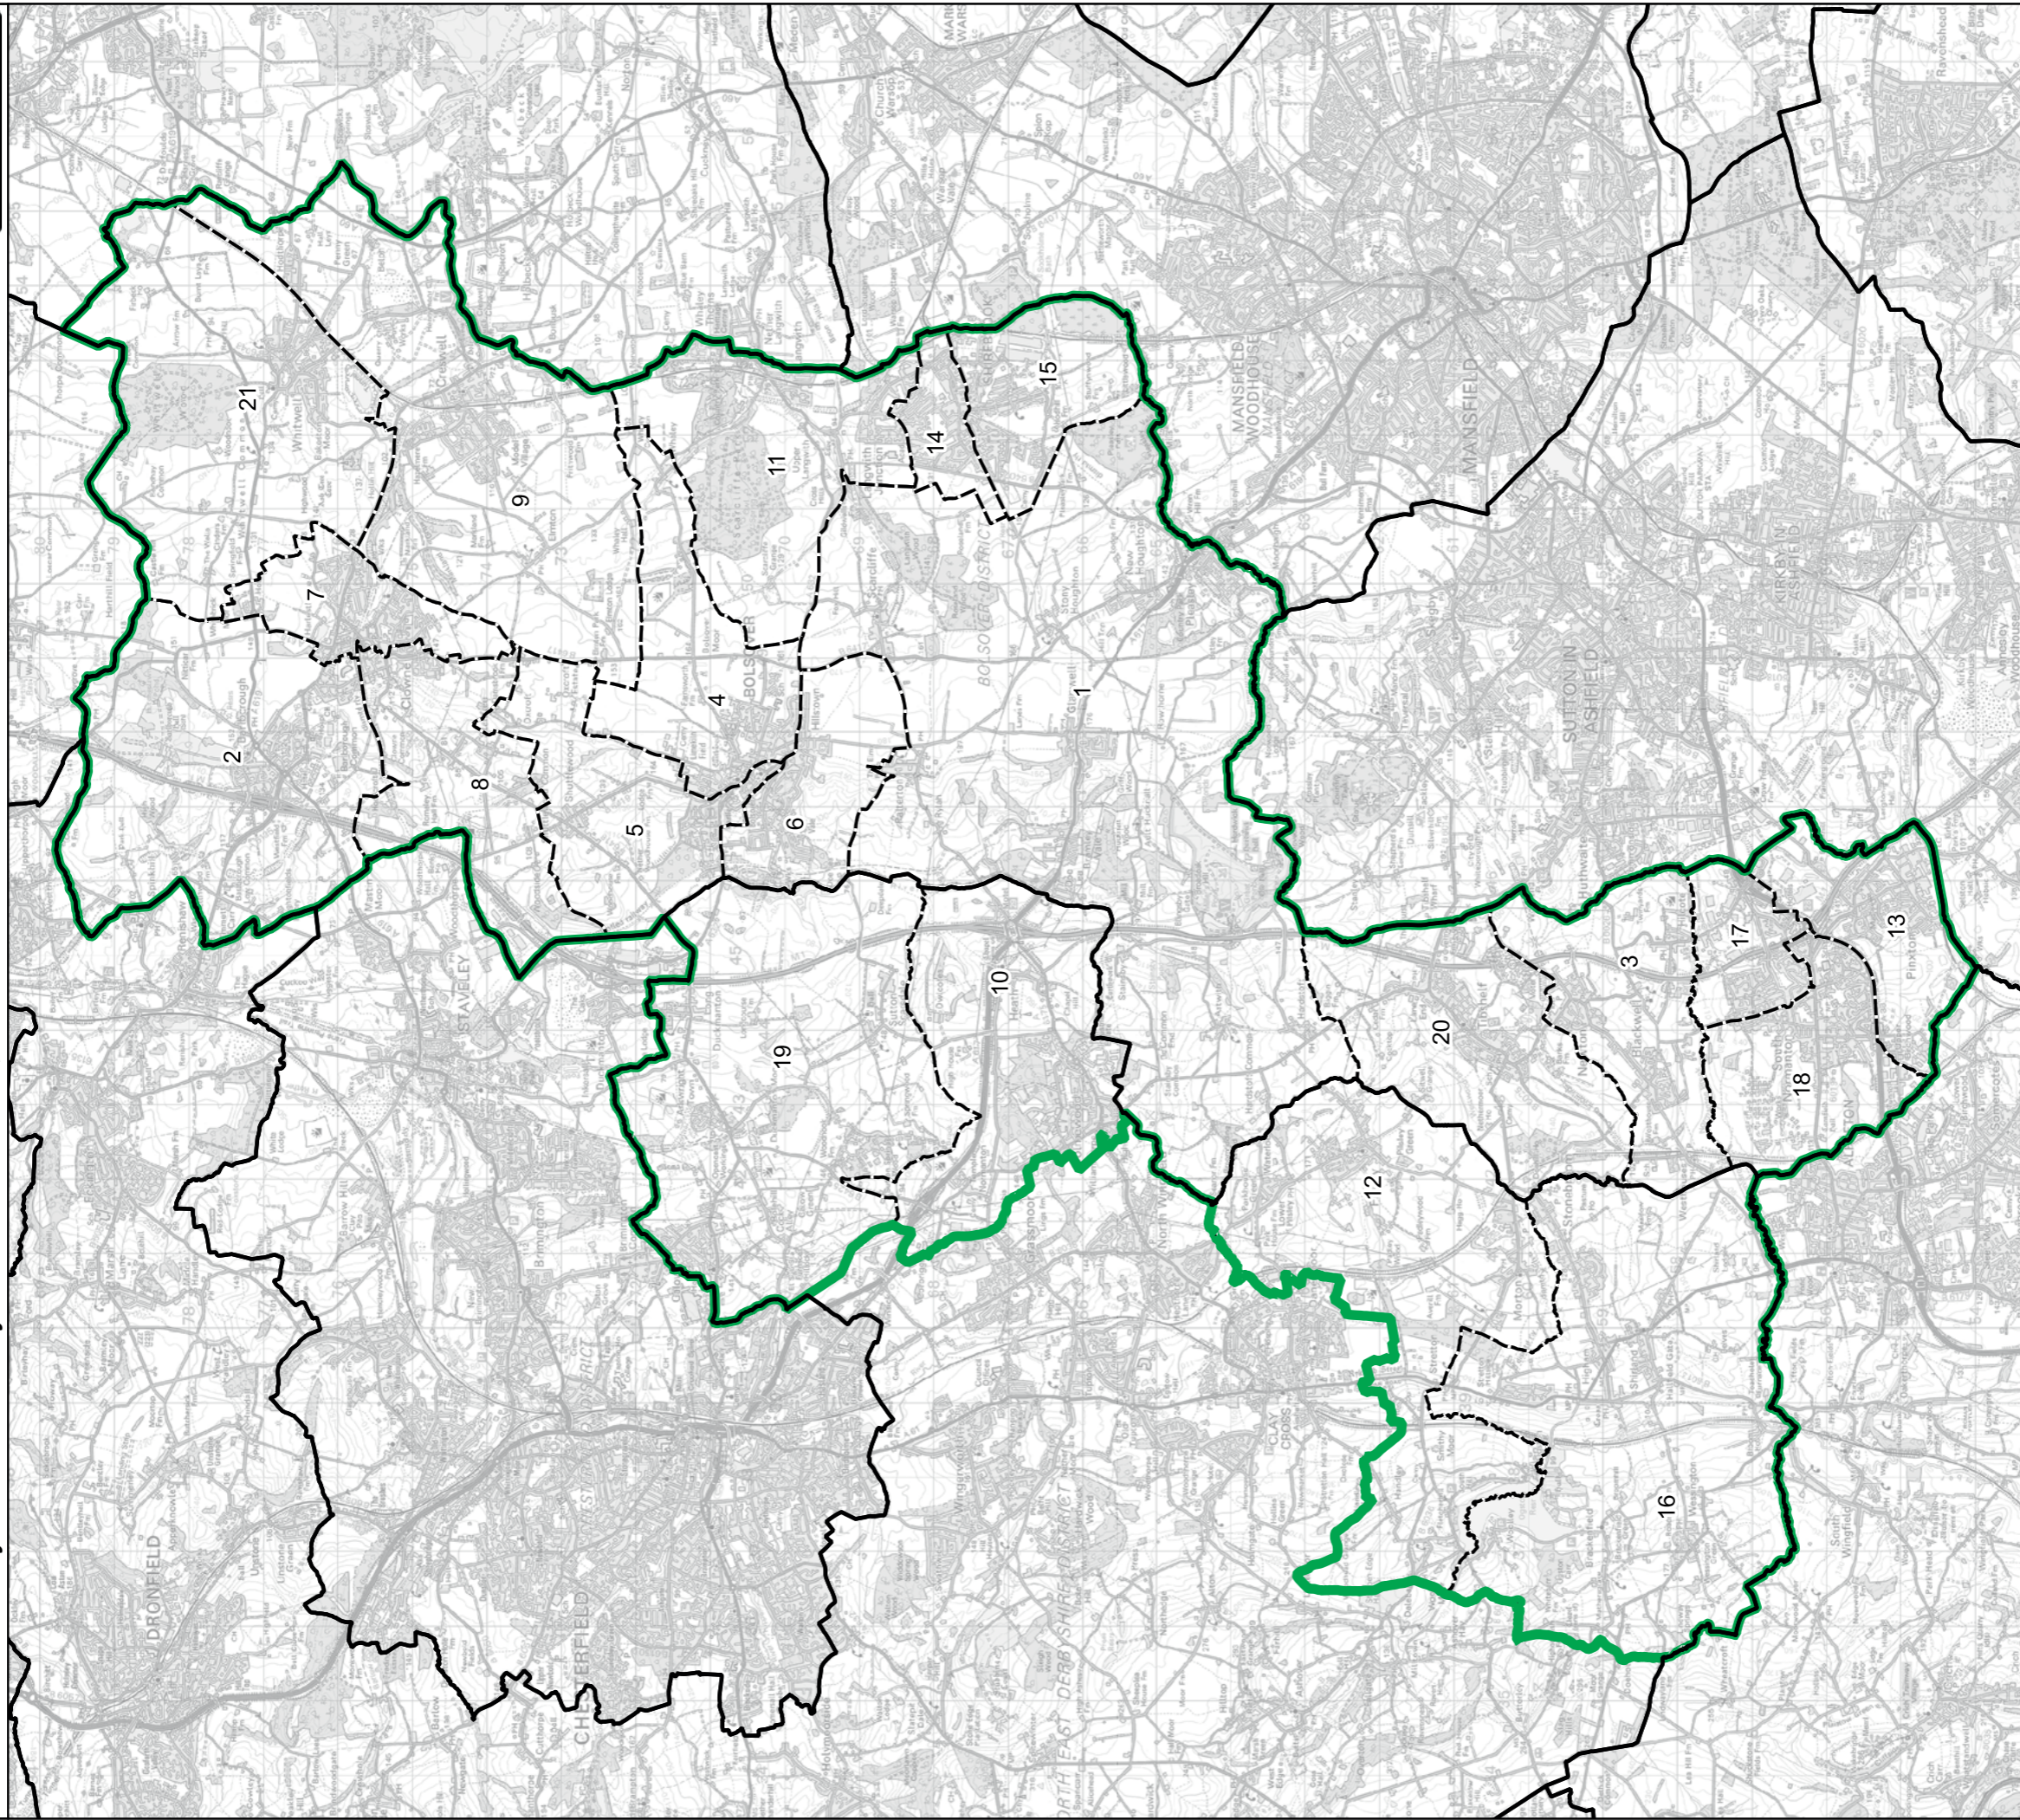

Boundary Commission for England - Final Recommendations for the East Midlands Region
Bolsover County Constituency - Electorate 74,680

Wards:

1 Ault Hucknall	8 Clowne West	16 Shirland
2 Barborough	9 Elinton-with-Creswell	17 South Normanton East
3 Blackwell	10 Holmewood & Heath	18 South Normanton West
4 Bolsover East	11 Langwith	19 Sutton
5 Bolsover North & Shuttlewood	12 Pilsley & Morton	20 Tibshelf
6 Bolsover South	13 Pinxton	21 Whitwell
7 Clowne East	14 Shirebrook North	
	15 Shirebrook South	

- Constituency
- Local Authorities
- Wards

© Crown copyright and database rights 2023 OS 100018289. You are permitted to use this data solely to enable you to respond to, or interact with, the organisation that provided you with the data. You are not permitted to copy, sub-licence, distribute or sell any of this data to third parties in any form. Third party rights to enforce the terms of this licence shall be reserved to OS.

Bolsover County Constituency