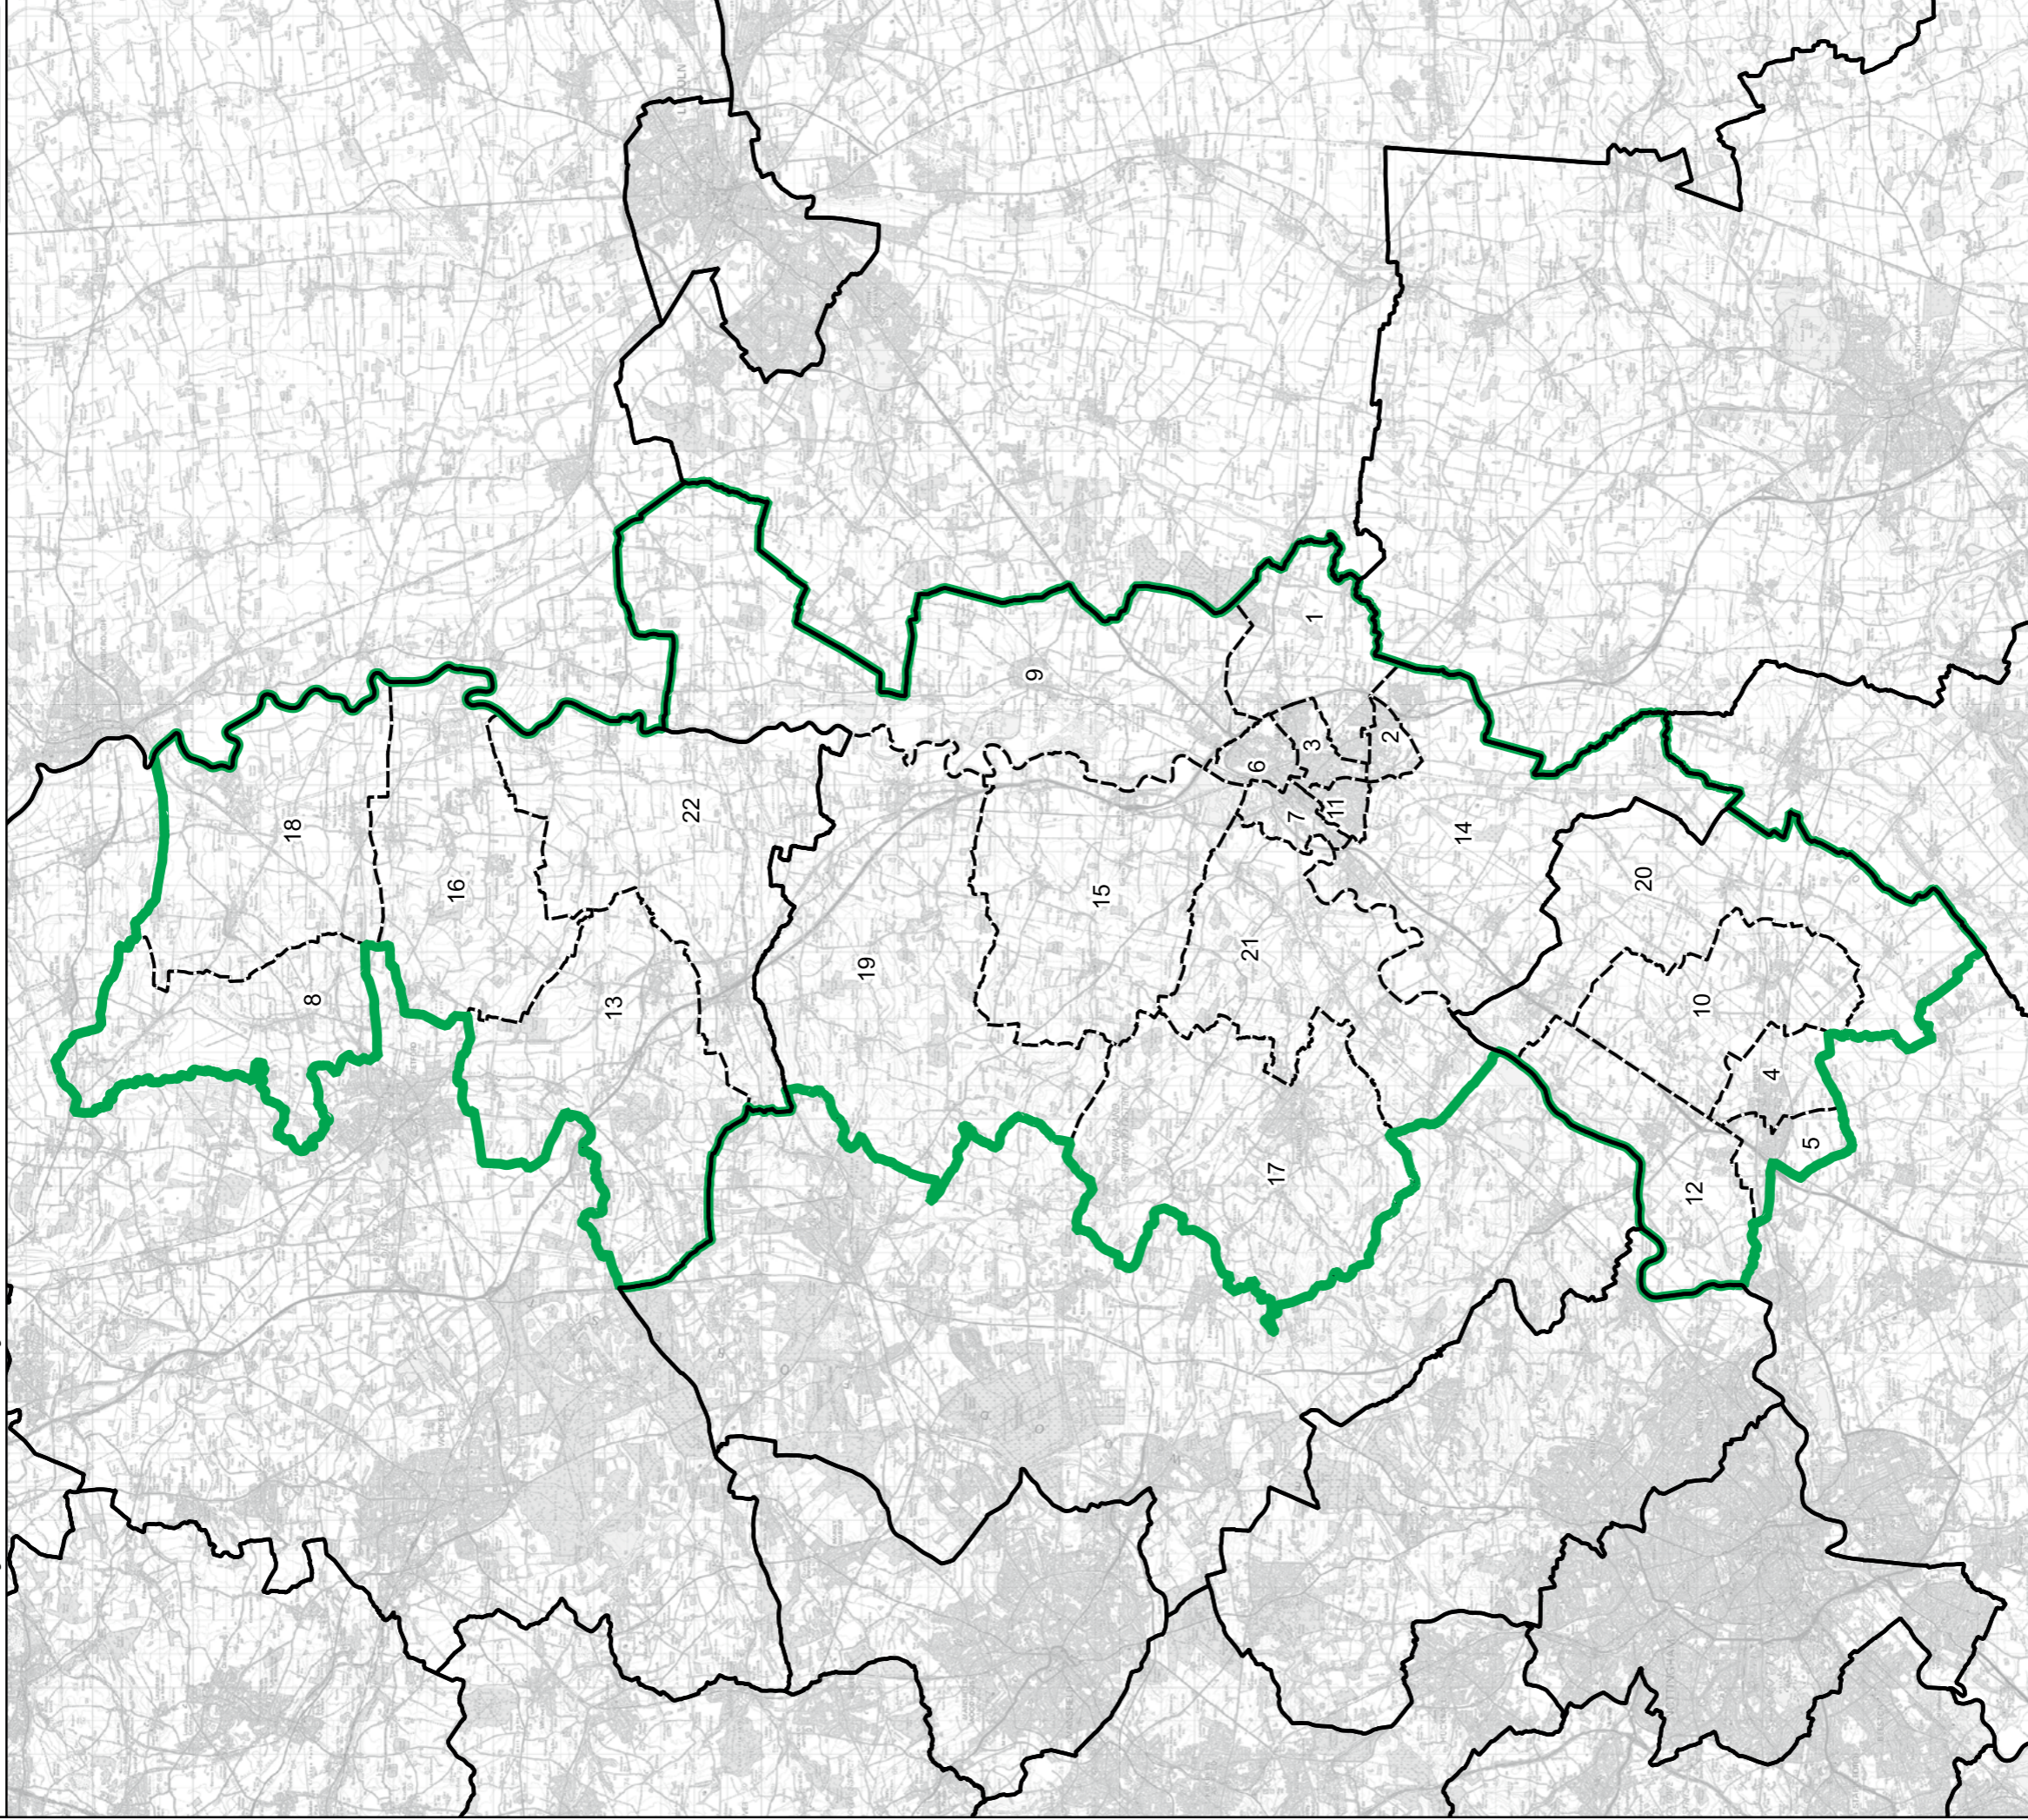

Wards:

1	Balderton North & Coddington	8	Clayworth	16	Rampton
2	Balderton South	9	Collingham	17	Southwell
3	Beacon	10	Cranmer	18	Sturton
4	Bingham East	11	Devon	19	Sutton-on-Trent
5	Bingham West	12	East Bridgford	20	Thoroton
6	Bridge	13	East Markham	21	Trent
7	Castle	14	Farndon & Fernwood	22	Tuxford and Trent
		15	Muskham		

- Constituency
- Local Authorities
- Wards

© Crown copyright and database rights 2023 OS 100018289. You are permitted to use this data solely to enable you to respond to, or interact with, the organisation that provided you with the data. You are not permitted to copy, sub-licence, distribute or sell any of this data to third parties in any form. Third party rights to enforce the terms of this licence shall be reserved to OS.