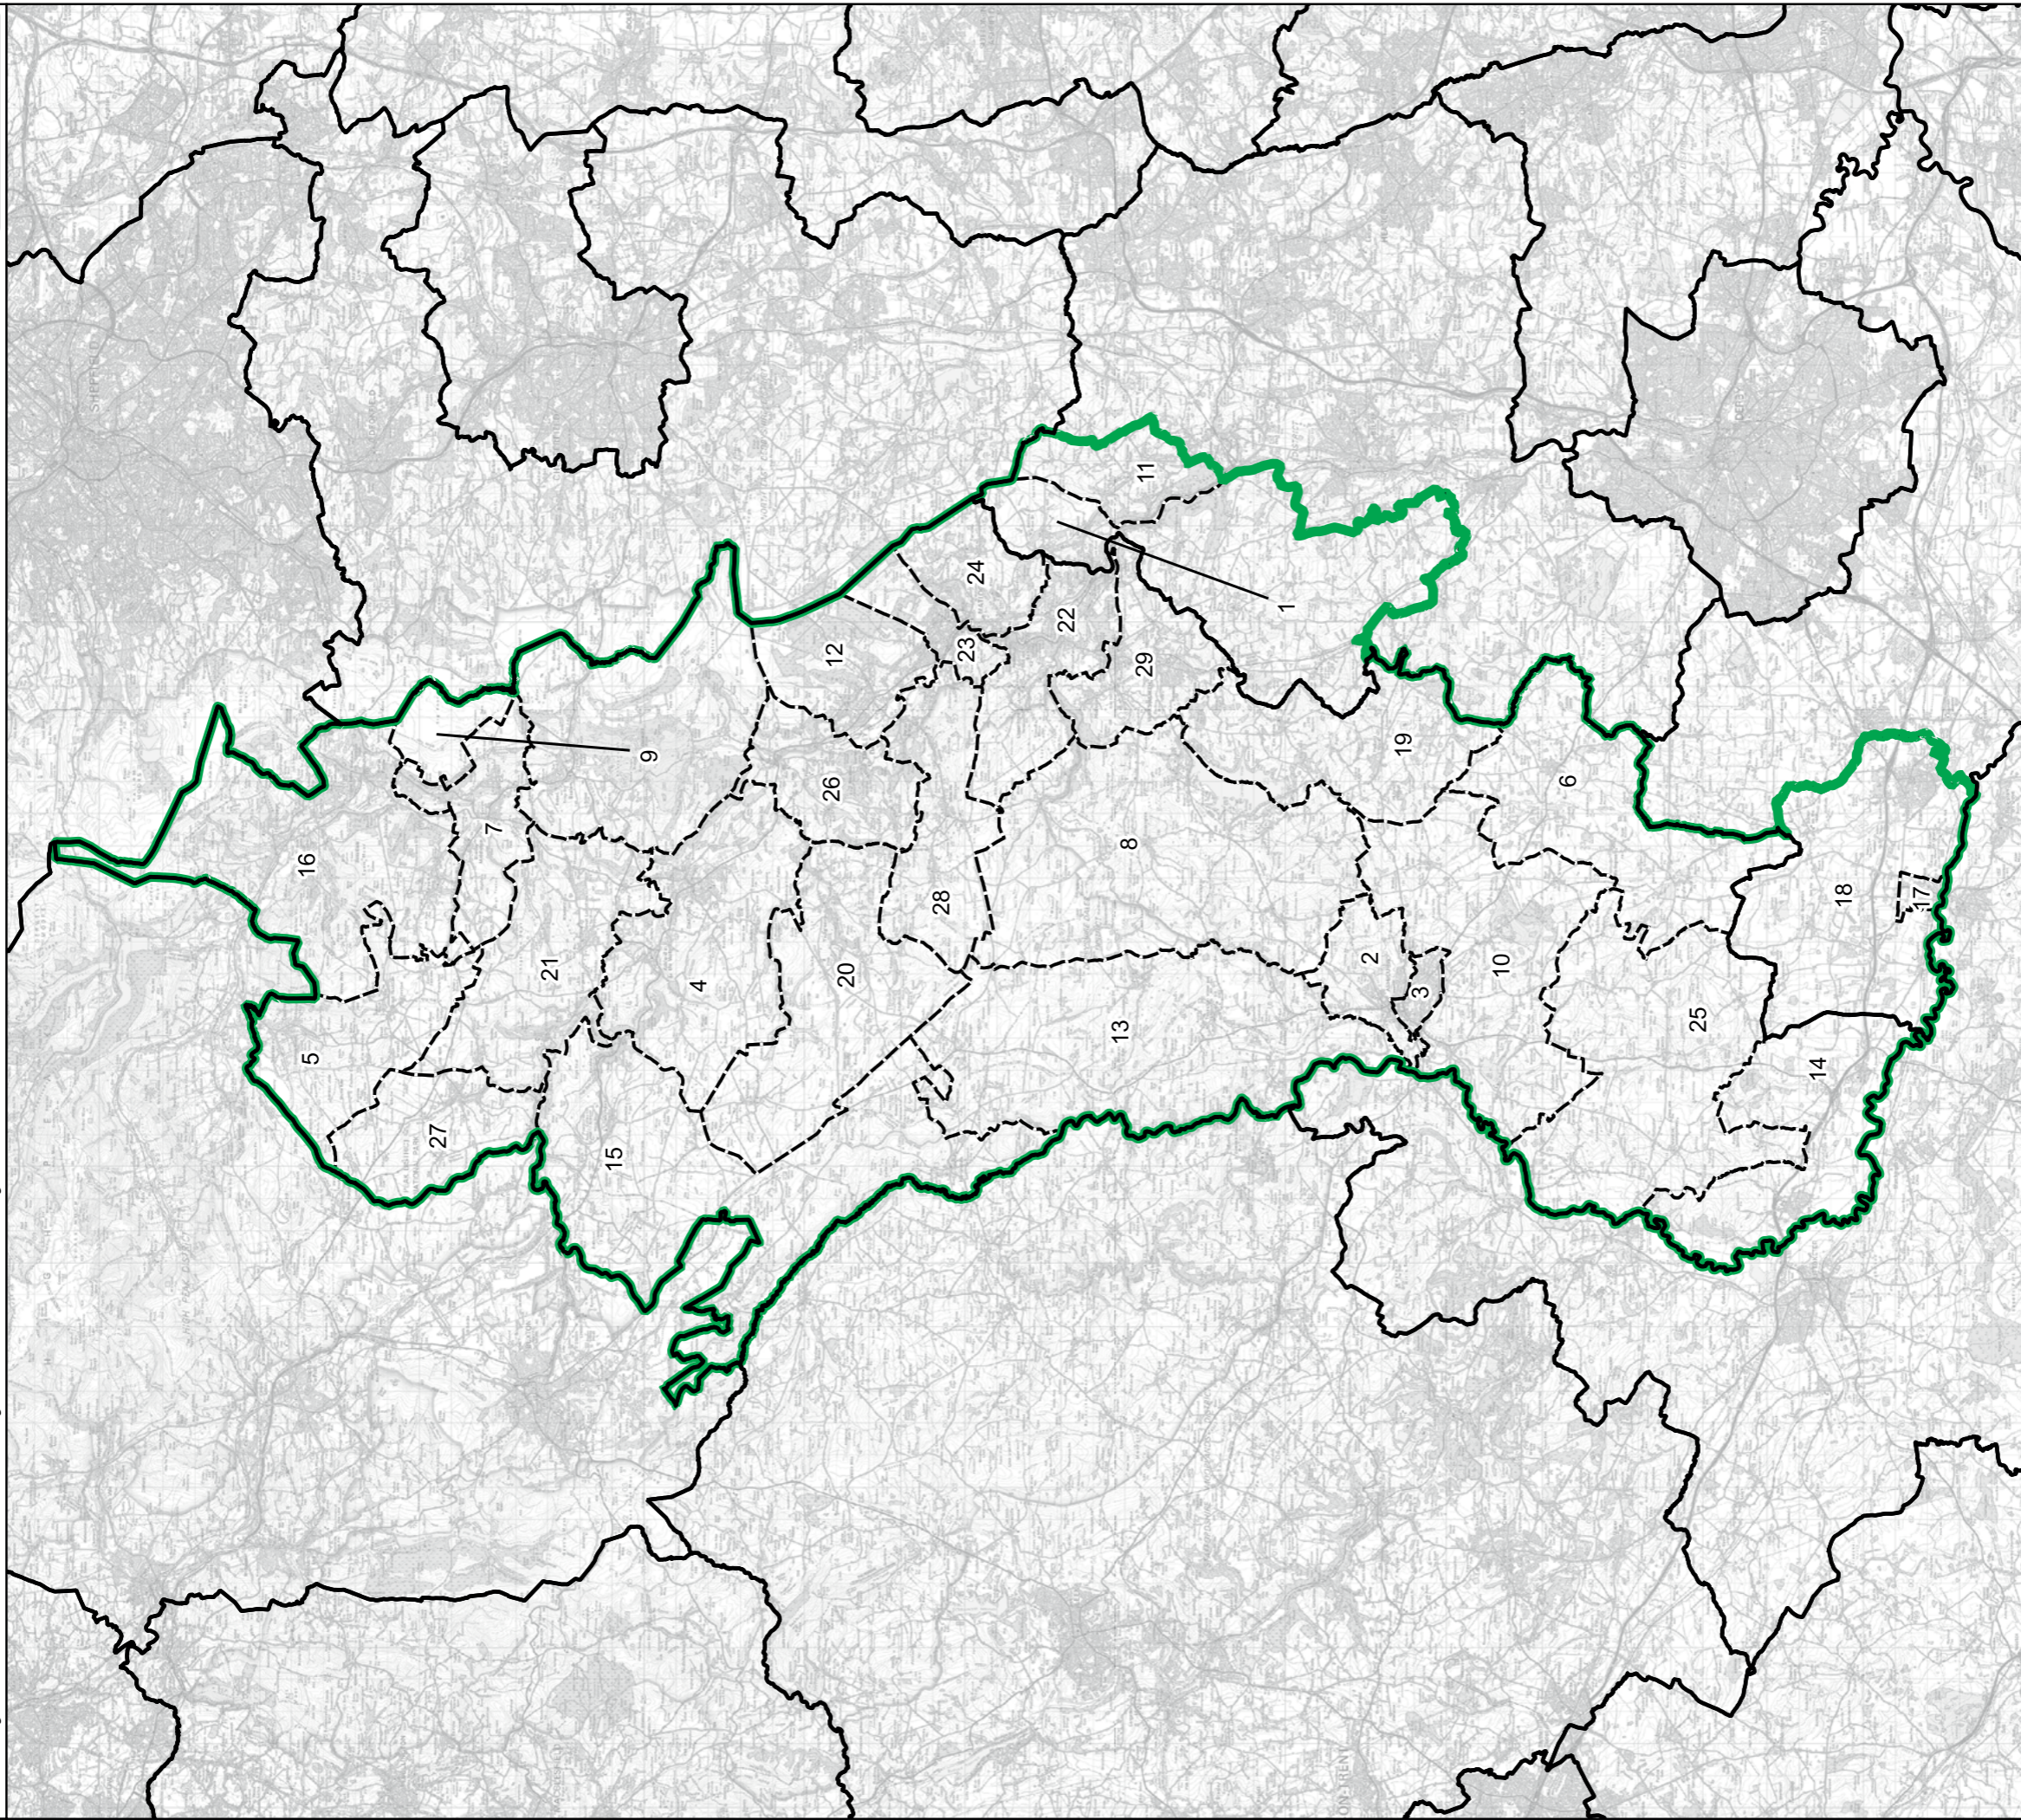

Boundary Commission for England - Final Recommendations for the East Midlands Region
Derbyshire Dales County Constituency - Electorate 71,435

Wards:

1 Alport	9 Chatsworth	16 Hathersage and Eyam	24 Matlock St. Giles
2 Ashbourne North	10 Clifton and Bradley	17 Hatton	25 Norbury
3 Ashbourne South	11 Crich	18 Hilton	26 Stanton
4 Bakewell	12 Darley Dale	19 Hulland	27 Tideswell
5 Bradwell	13 Dovedale and Parwich	20 Lathkill and Bradford	Winster and South
6 Brailsford	14 Doreidge and Sudbury	21 Litton and Longstone	Darley
7 Calver	15 Hartington and Taddington	22 Masson	29 Wirksworth
8 Carsington Water		23 Matlock All Saints	

- Constituency
- Local Authorities
- Wards

© Crown copyright and database rights 2023 OS 100018289. You are permitted to use this data solely to enable you to respond to, or interact with, the organisation that provided you with the data. You are not permitted to copy, sub-licence, distribute or sell any of this data to third parties in any form. Third party rights to enforce the terms of this licence shall be reserved to OS.

Derbyshire Dales County Constituency