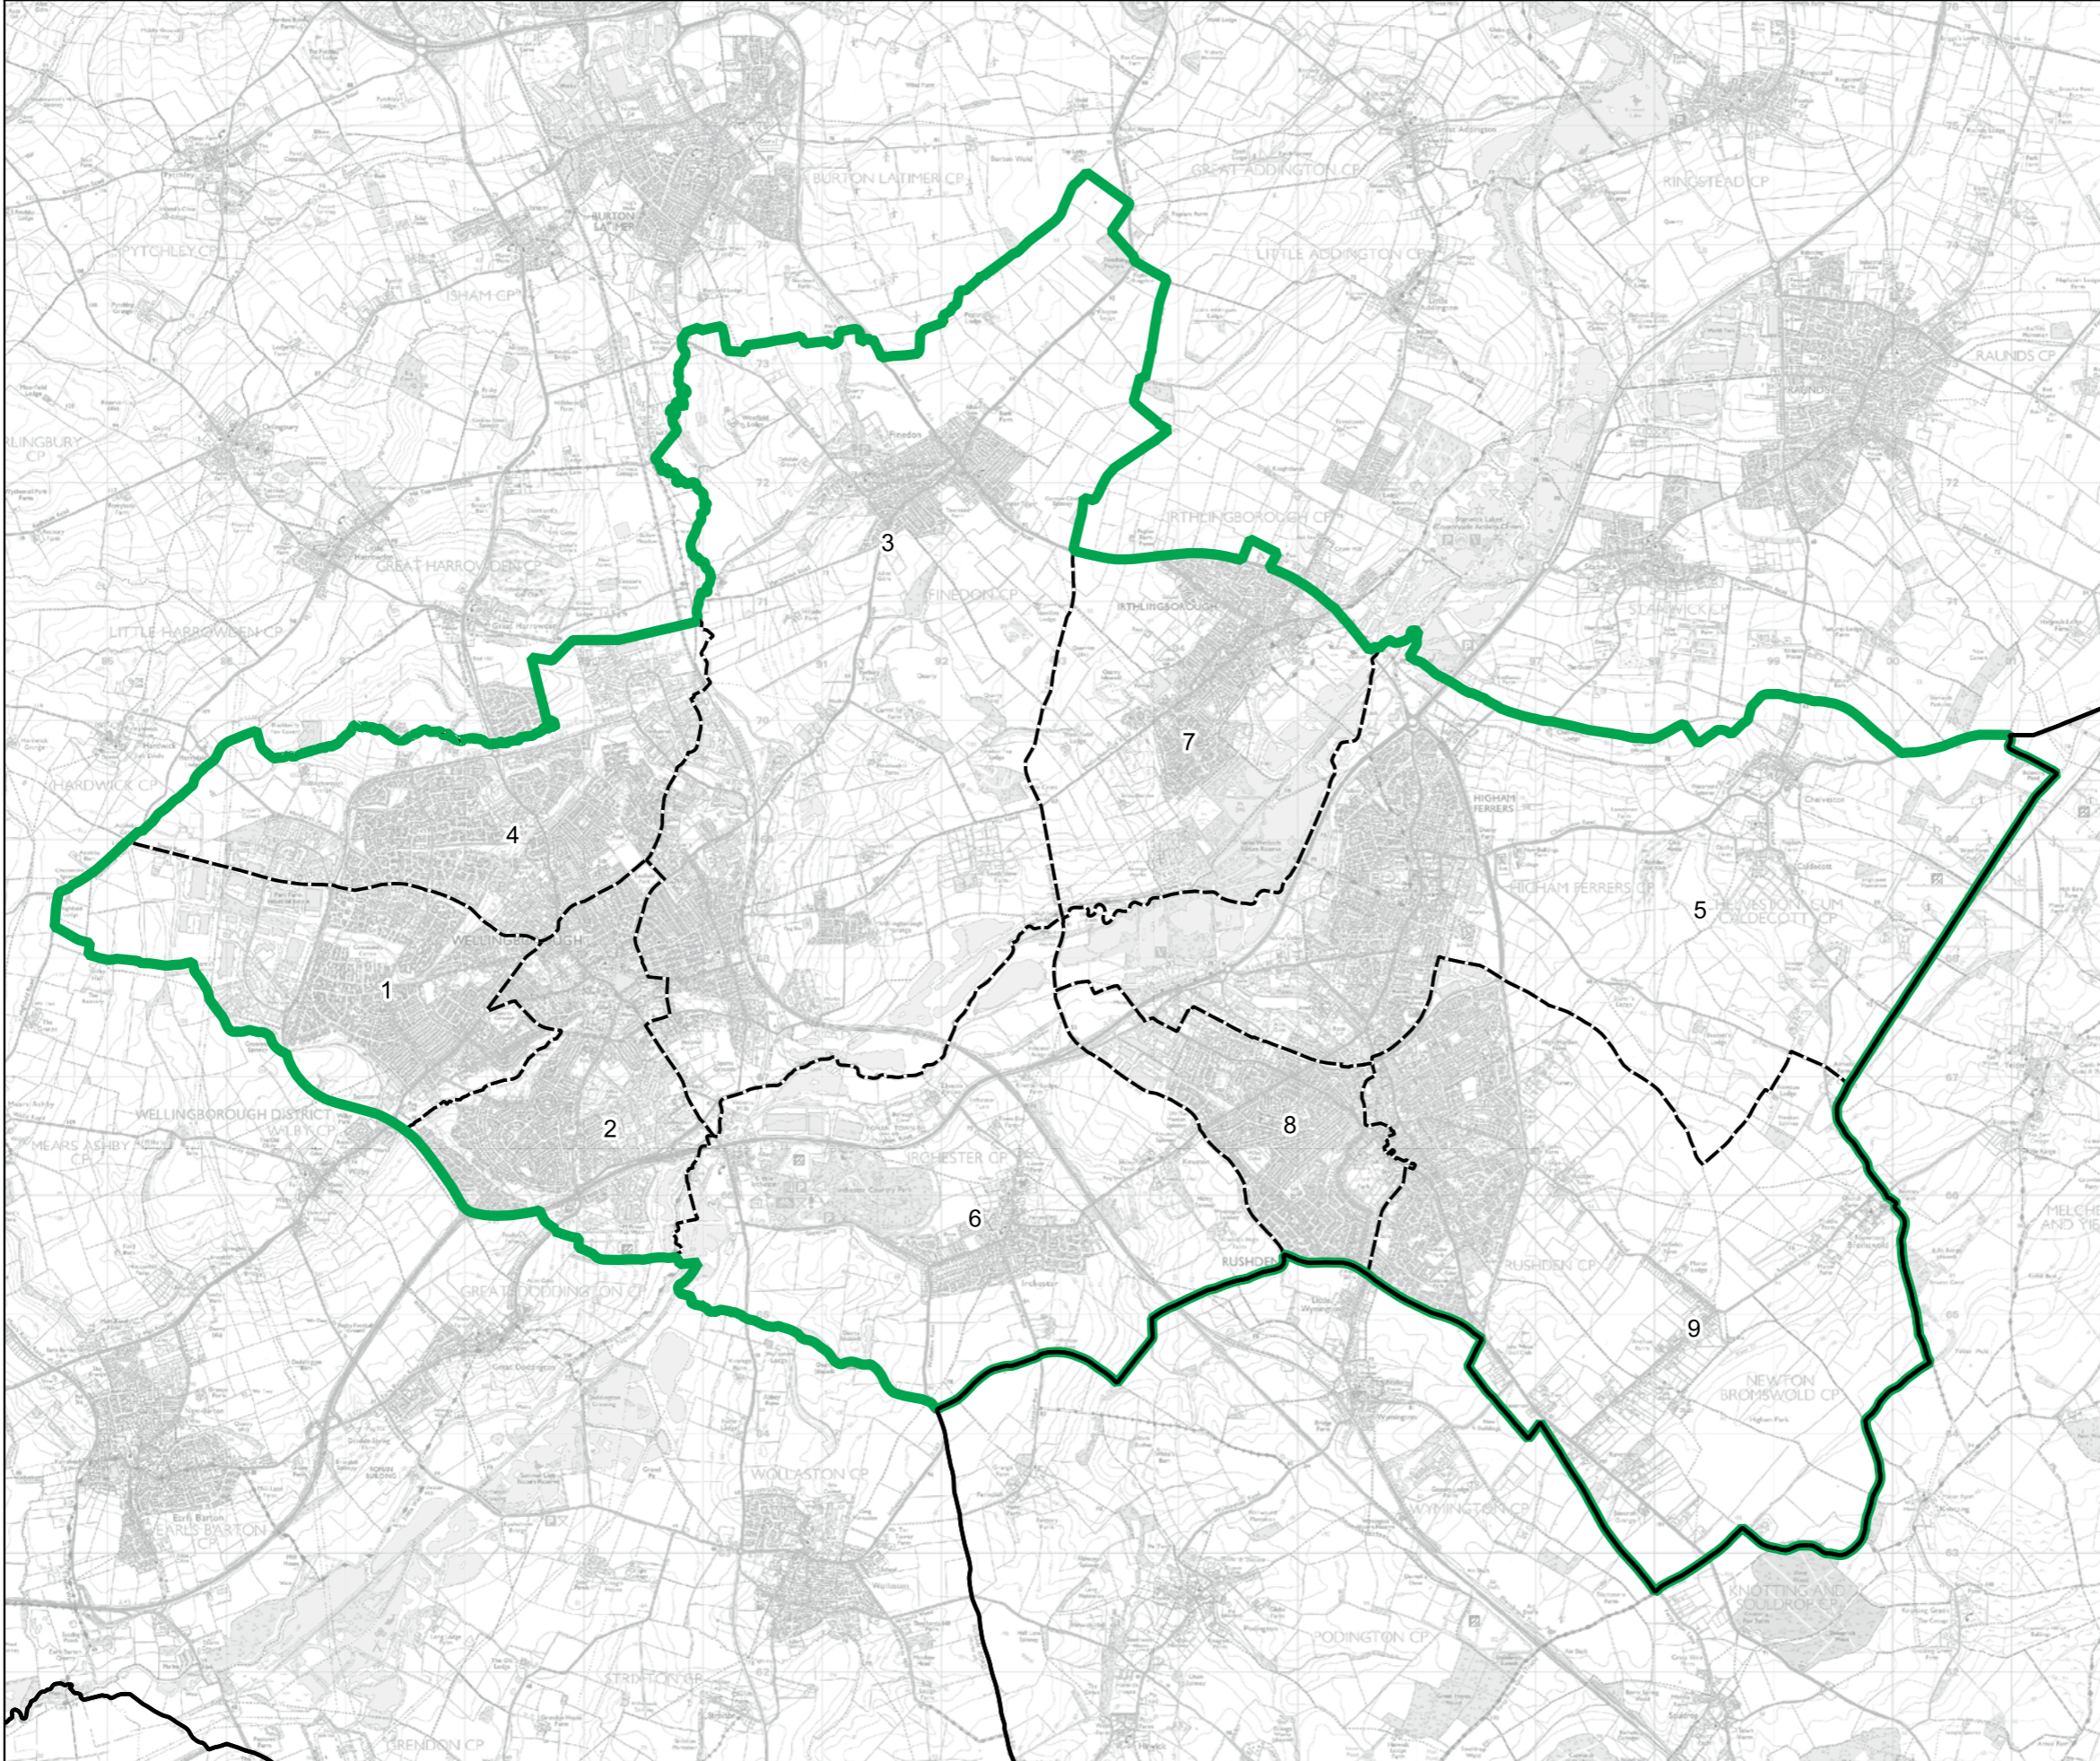

Wards:

- 1 Brickhill and Queensway
- 2 Croyland and Swanspool
- 3 Finedon
- 4 Hatton Park
- 5 Higham Ferrers
- 6 Irchester (Part)
- 7 Irthlingborough (Part)
- 8 Rushden Pemberton West
- 9 Rushden South

- Constituency
- Local Authorities
- Wards

0 0.8 1.6 km

© Crown copyright and database rights 2023 OS 100018289. You are permitted to use this data solely to enable you to respond to, or interact with, the organisation that provided you with the data. You are not permitted to copy, sub-licence, distribute or sell any of this data to third parties in any form. Third party rights to enforce the terms of this licence shall be reserved to OS.