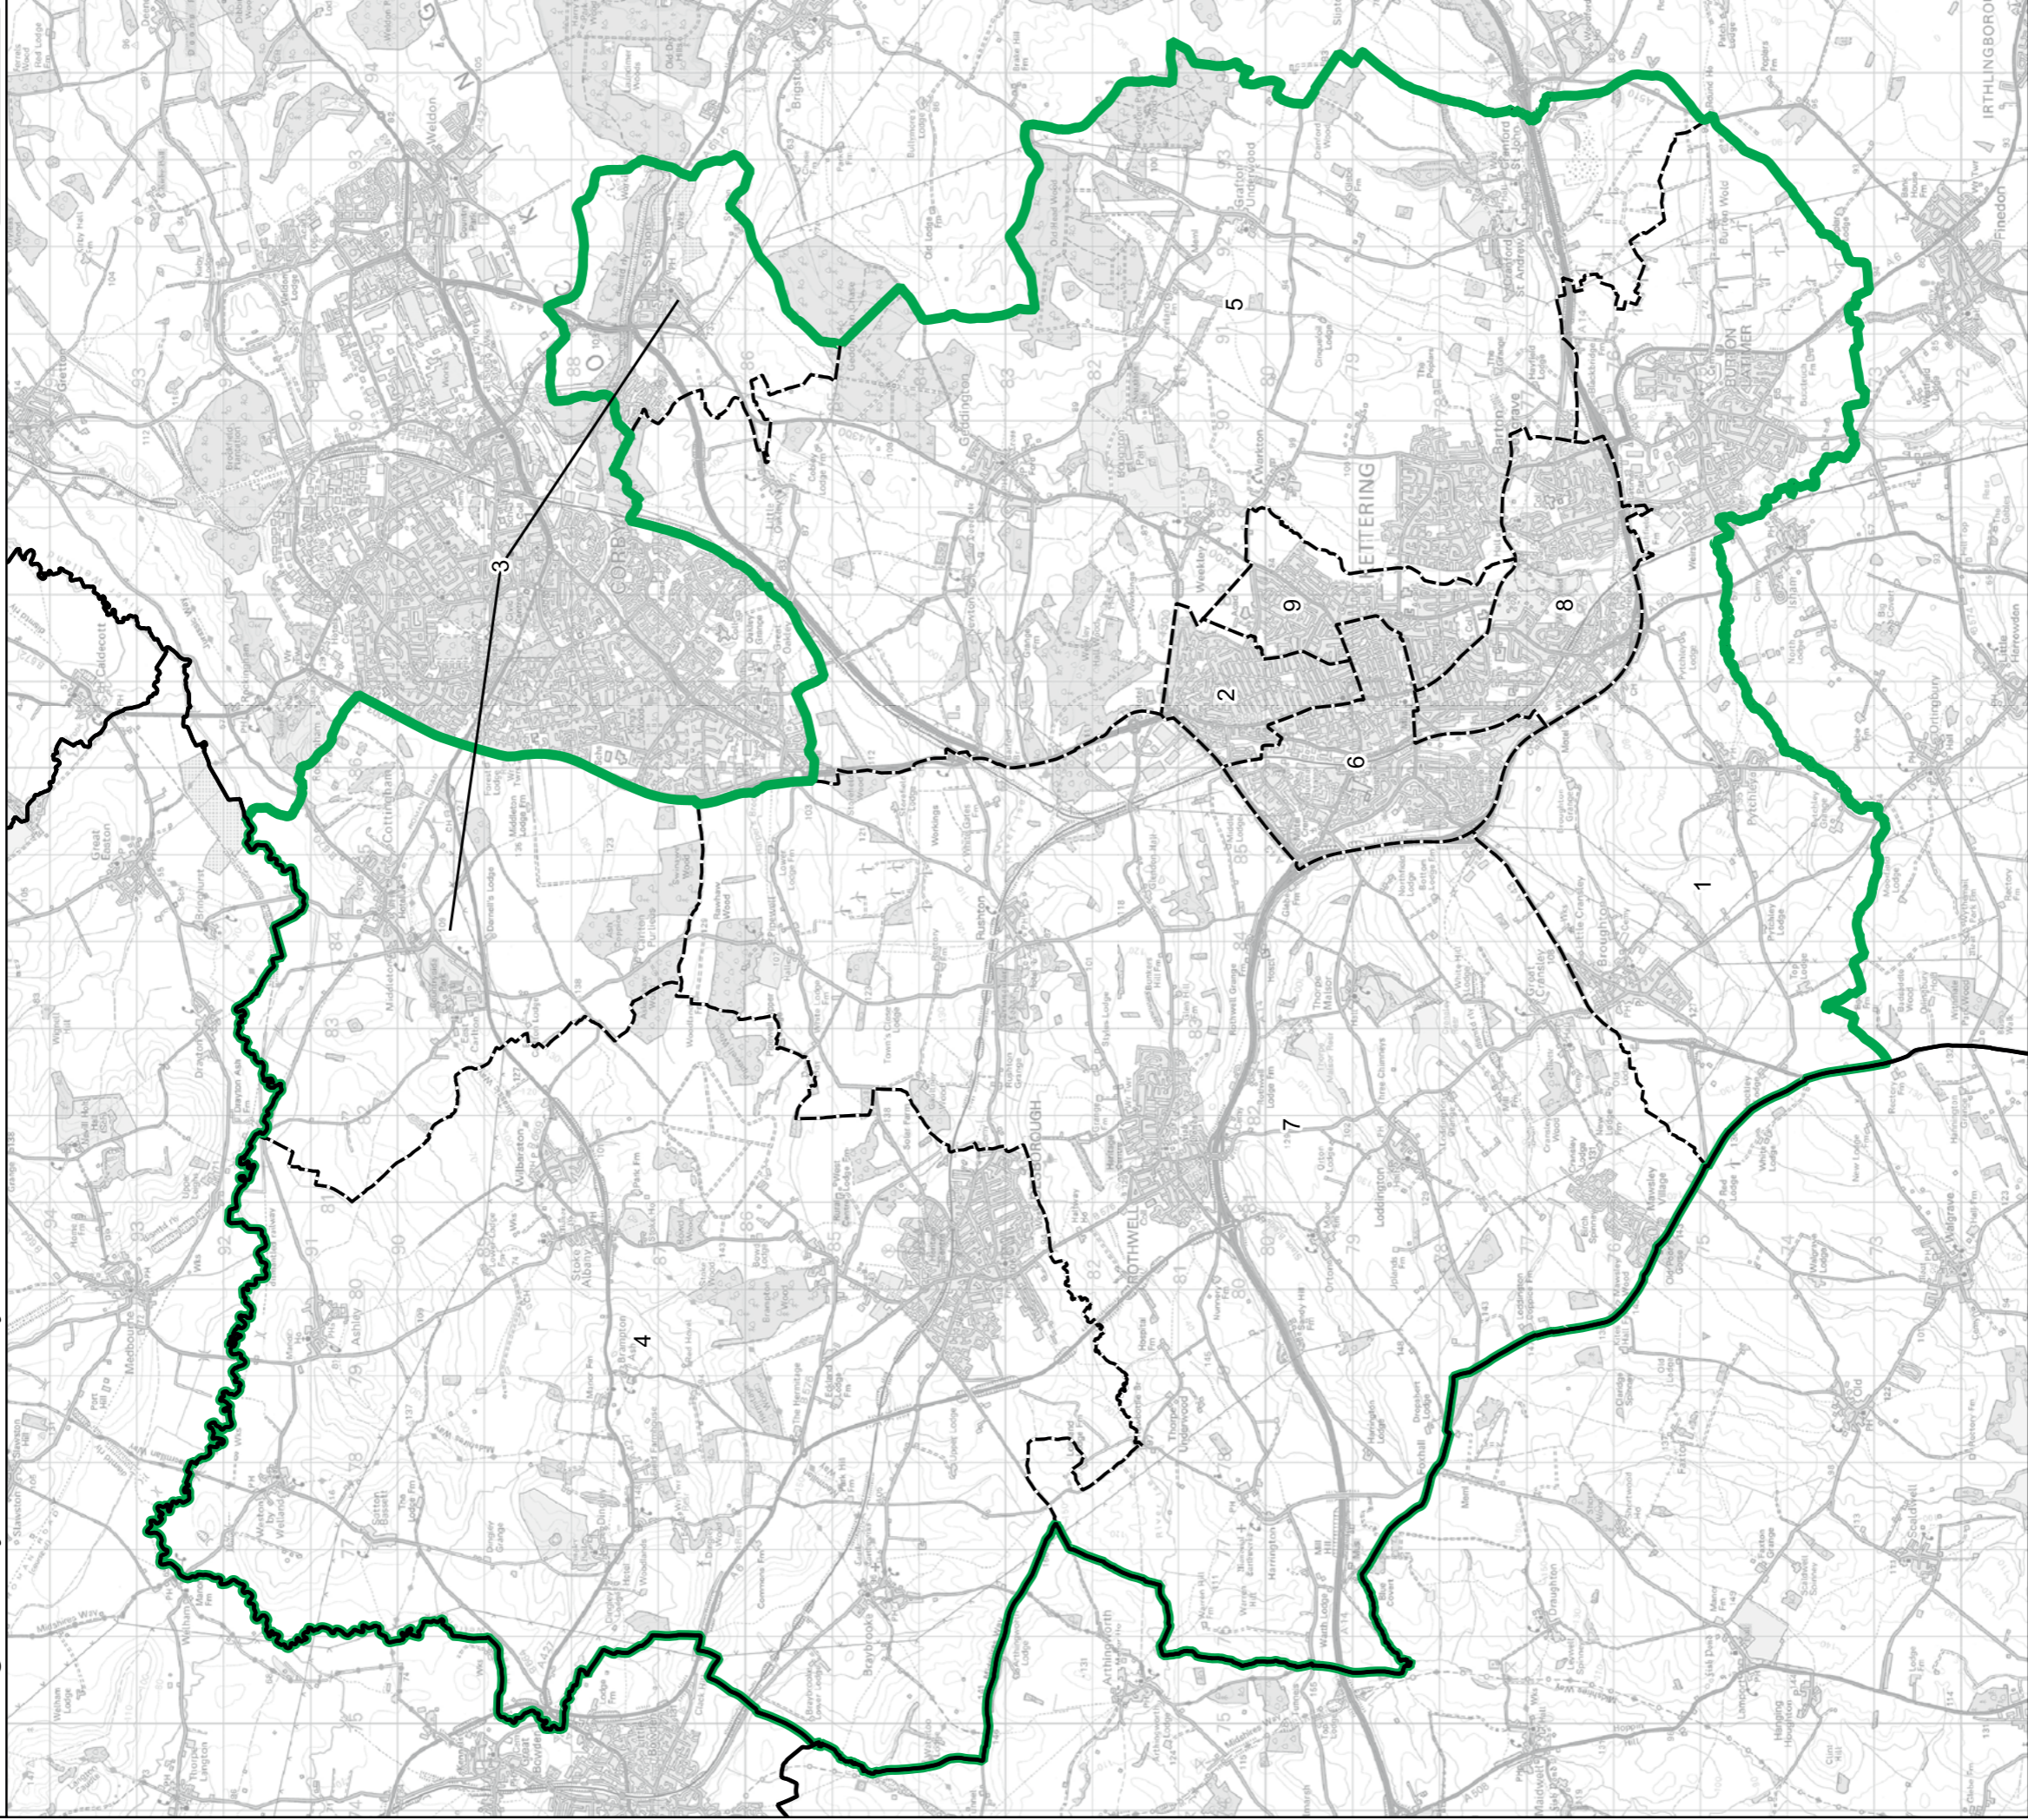

Boundary Commission for England - Final Recommendations for the East Midlands Region
Kettering County Constituency - Electorate 76,163

1. **Wards:**
2. 1 Burton and Broughton
   - 2 Clover Hill
   - 3 Corby Rural (Part)
   - 4 Desborough
   - 5 Ise
   - 6 Northall
   - 7 Rothwell and Mawsley
   - 8 Wicksteed
   - 9 Windmill

- Constituency
- Local Authorities
- Wards

© Crown copyright and database rights 2023 OS 100018269. You are permitted to use this data solely to enable you to respond to, or interact with, the organisation that provided you with the data. You are not permitted to copy, sub-licence, distribute or sell any of this data to third parties in any form. Third party rights to enforce the terms of this licence shall be reserved to OS.

Kettering County Constituency