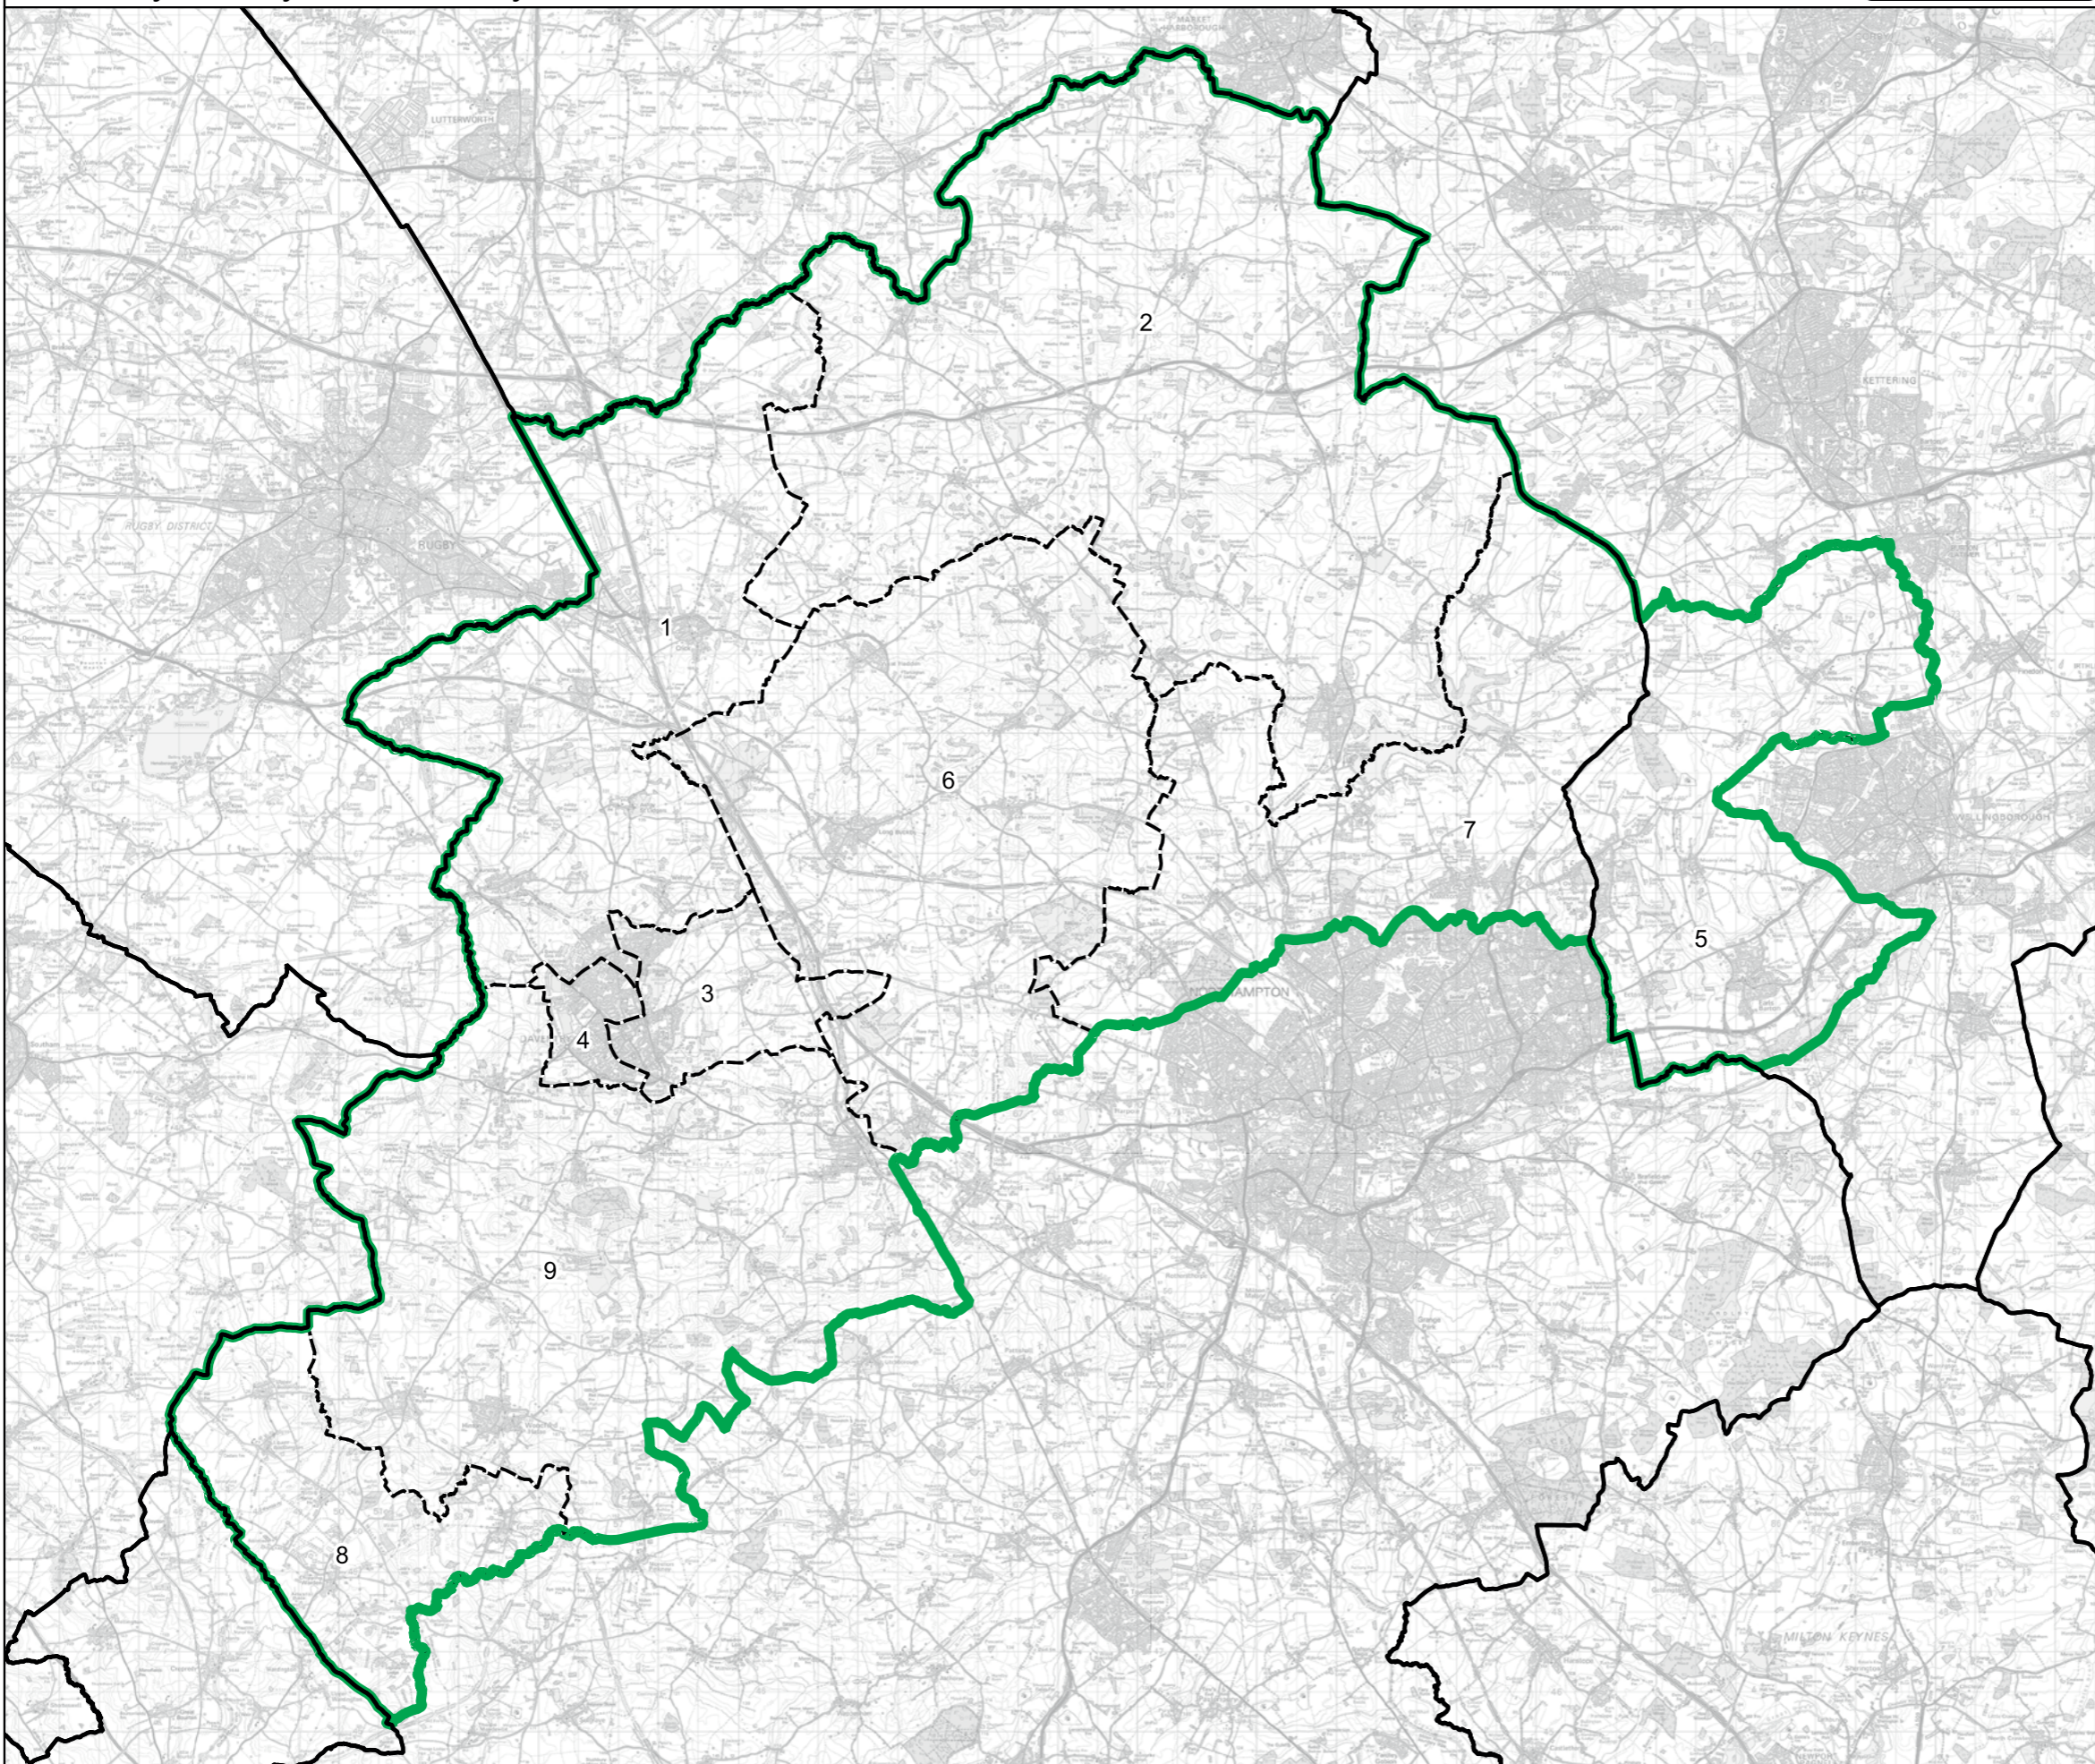

Constituency
 Local Authorities
 Wards

0 2 4 km

© Crown copyright and database rights 2023 OS 100018289. You are permitted to use this data solely to enable you to respond to, or interact with, the organisation that provided you with the data. You are not permitted to copy, sub-licence, distribute or sell any of this data to third parties in any form. Third party rights to enforce the terms of this licence shall be reserved to OS.