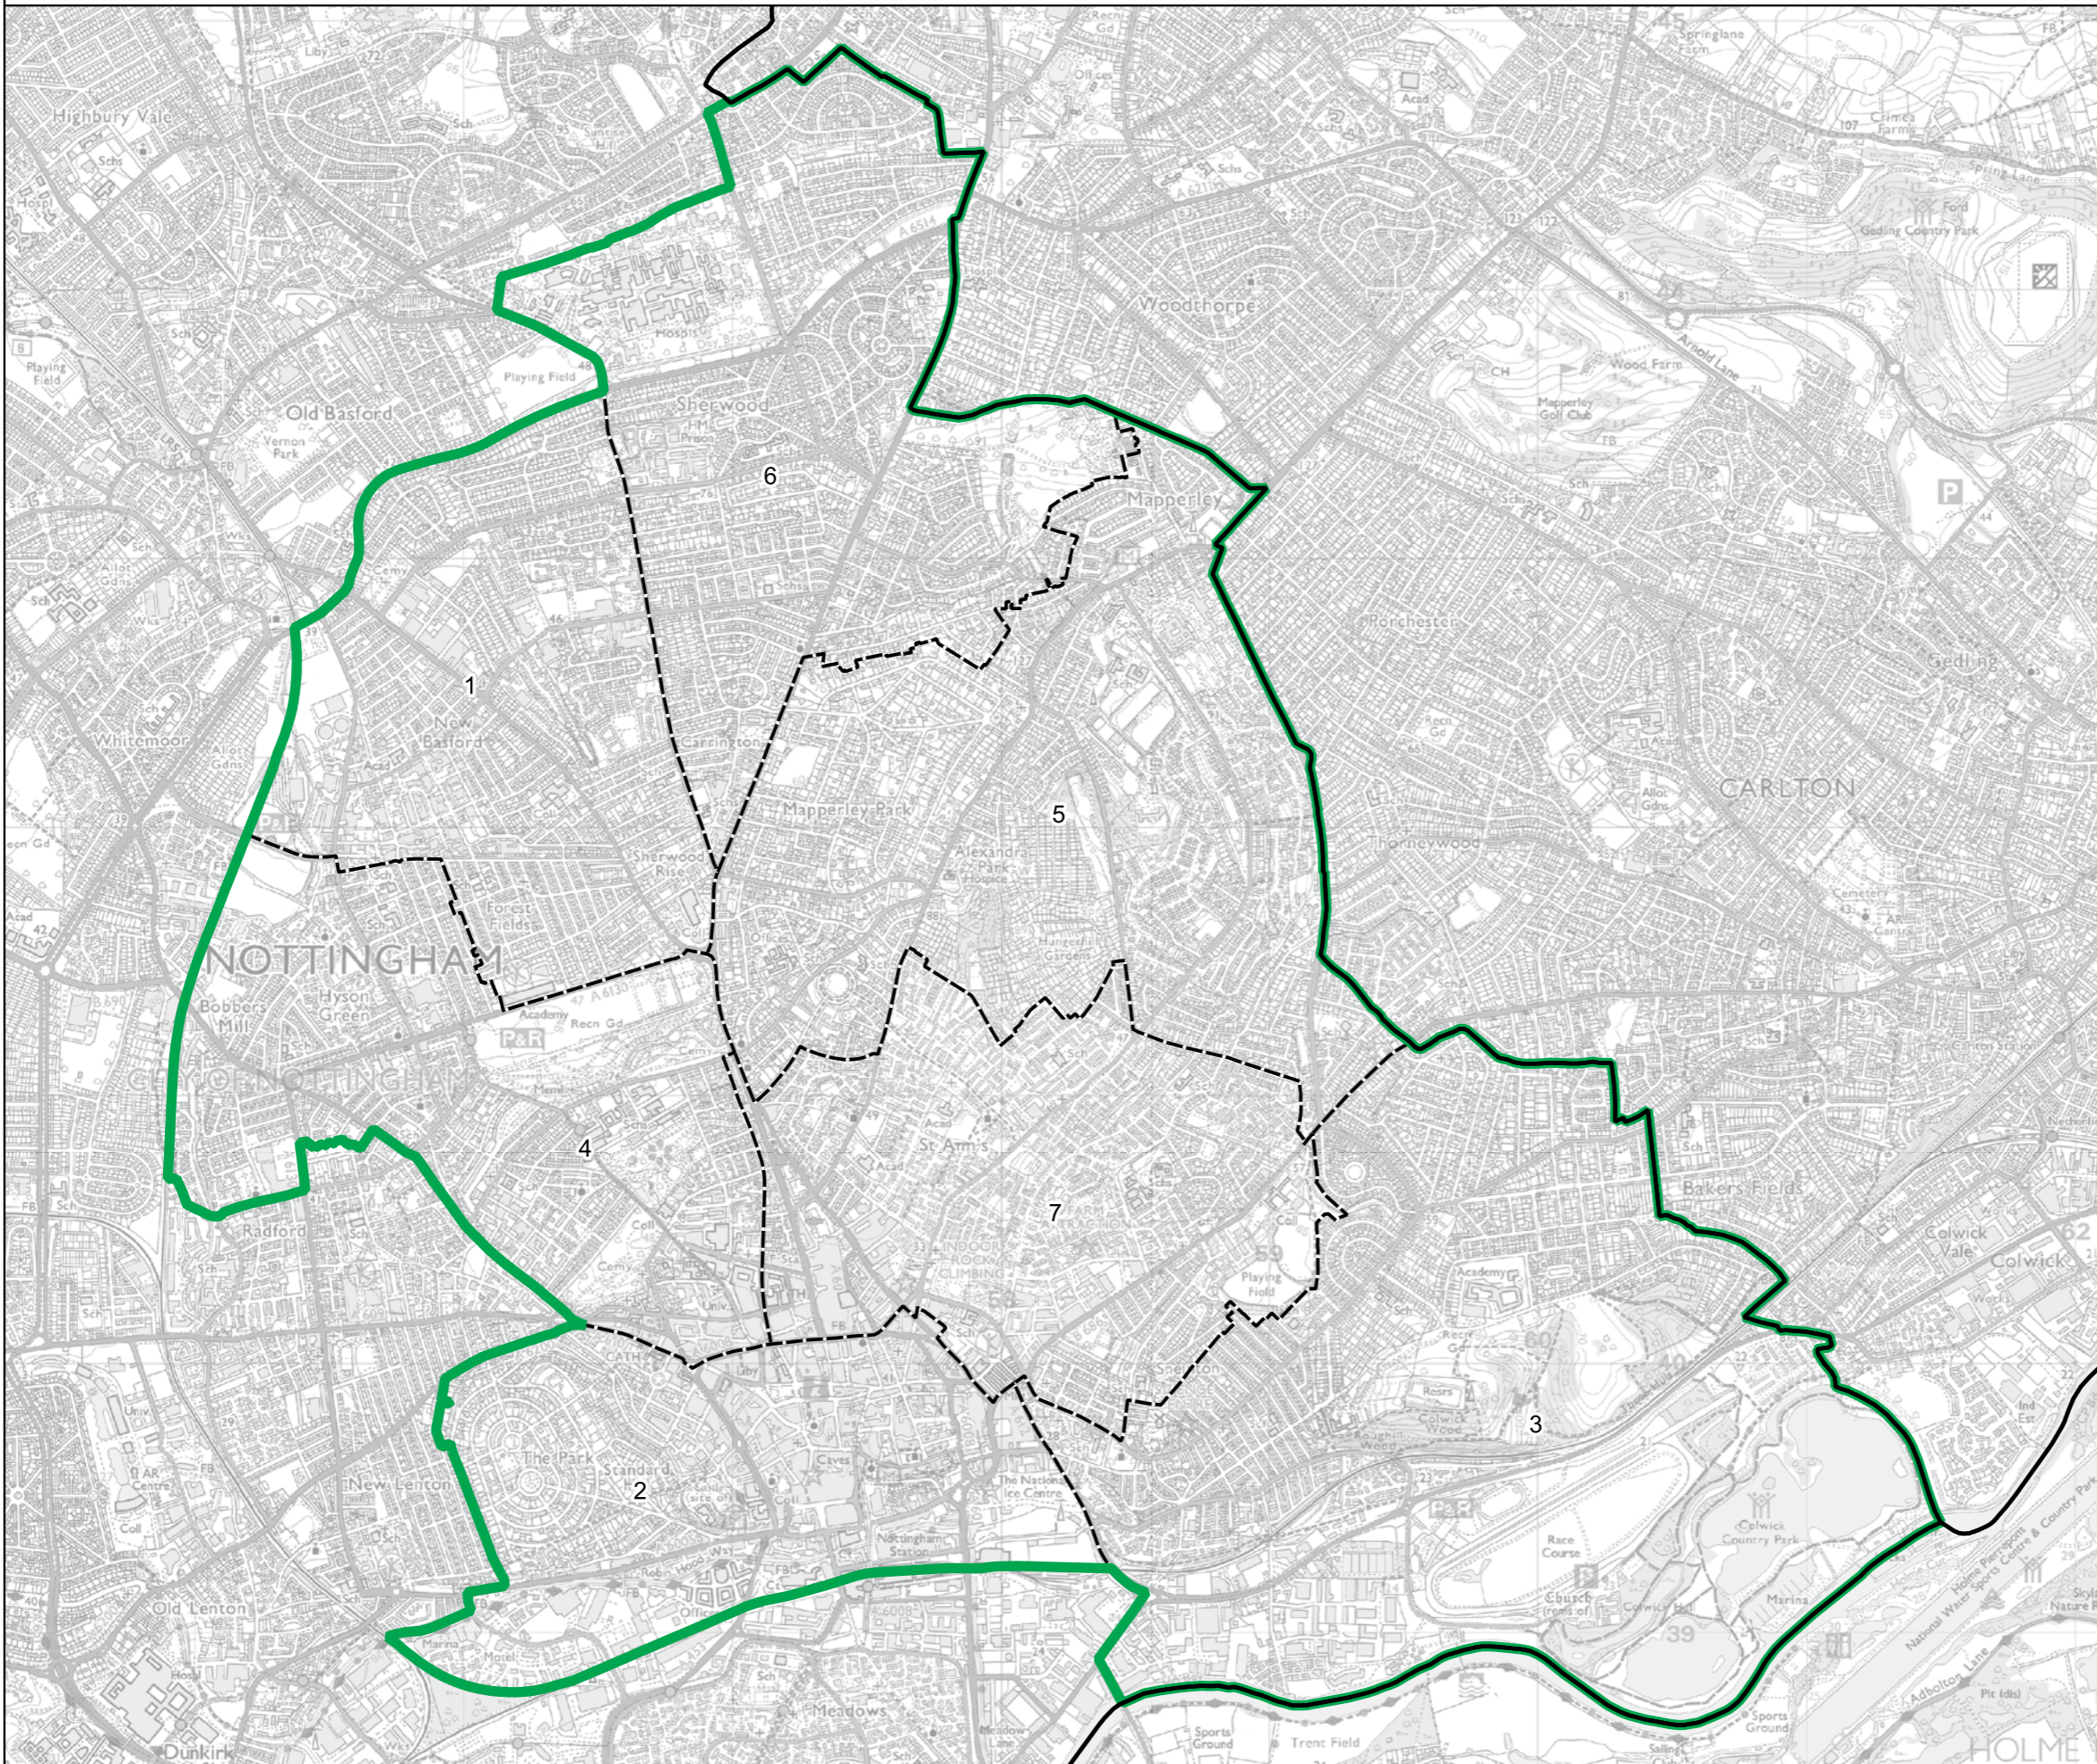

Wards:

- 1 Berridge
- 2 Castle
- 3 Dales
- 4 Hyson Green & Arboretum
- 5 Mapperley
- 6 Sherwood
- 7 St. Ann's

- Constituency
- Local Authorities
- Wards

0 0.3 0.6 km

© Crown copyright and database rights 2023 OS 100018289. You are permitted to use this data solely to enable you to respond to, or interact with, the organisation that provided you with the data. You are not permitted to copy, sub-licence, distribute or sell any of this data to third parties in any form. Third party rights to enforce the terms of this licence shall be reserved to OS.