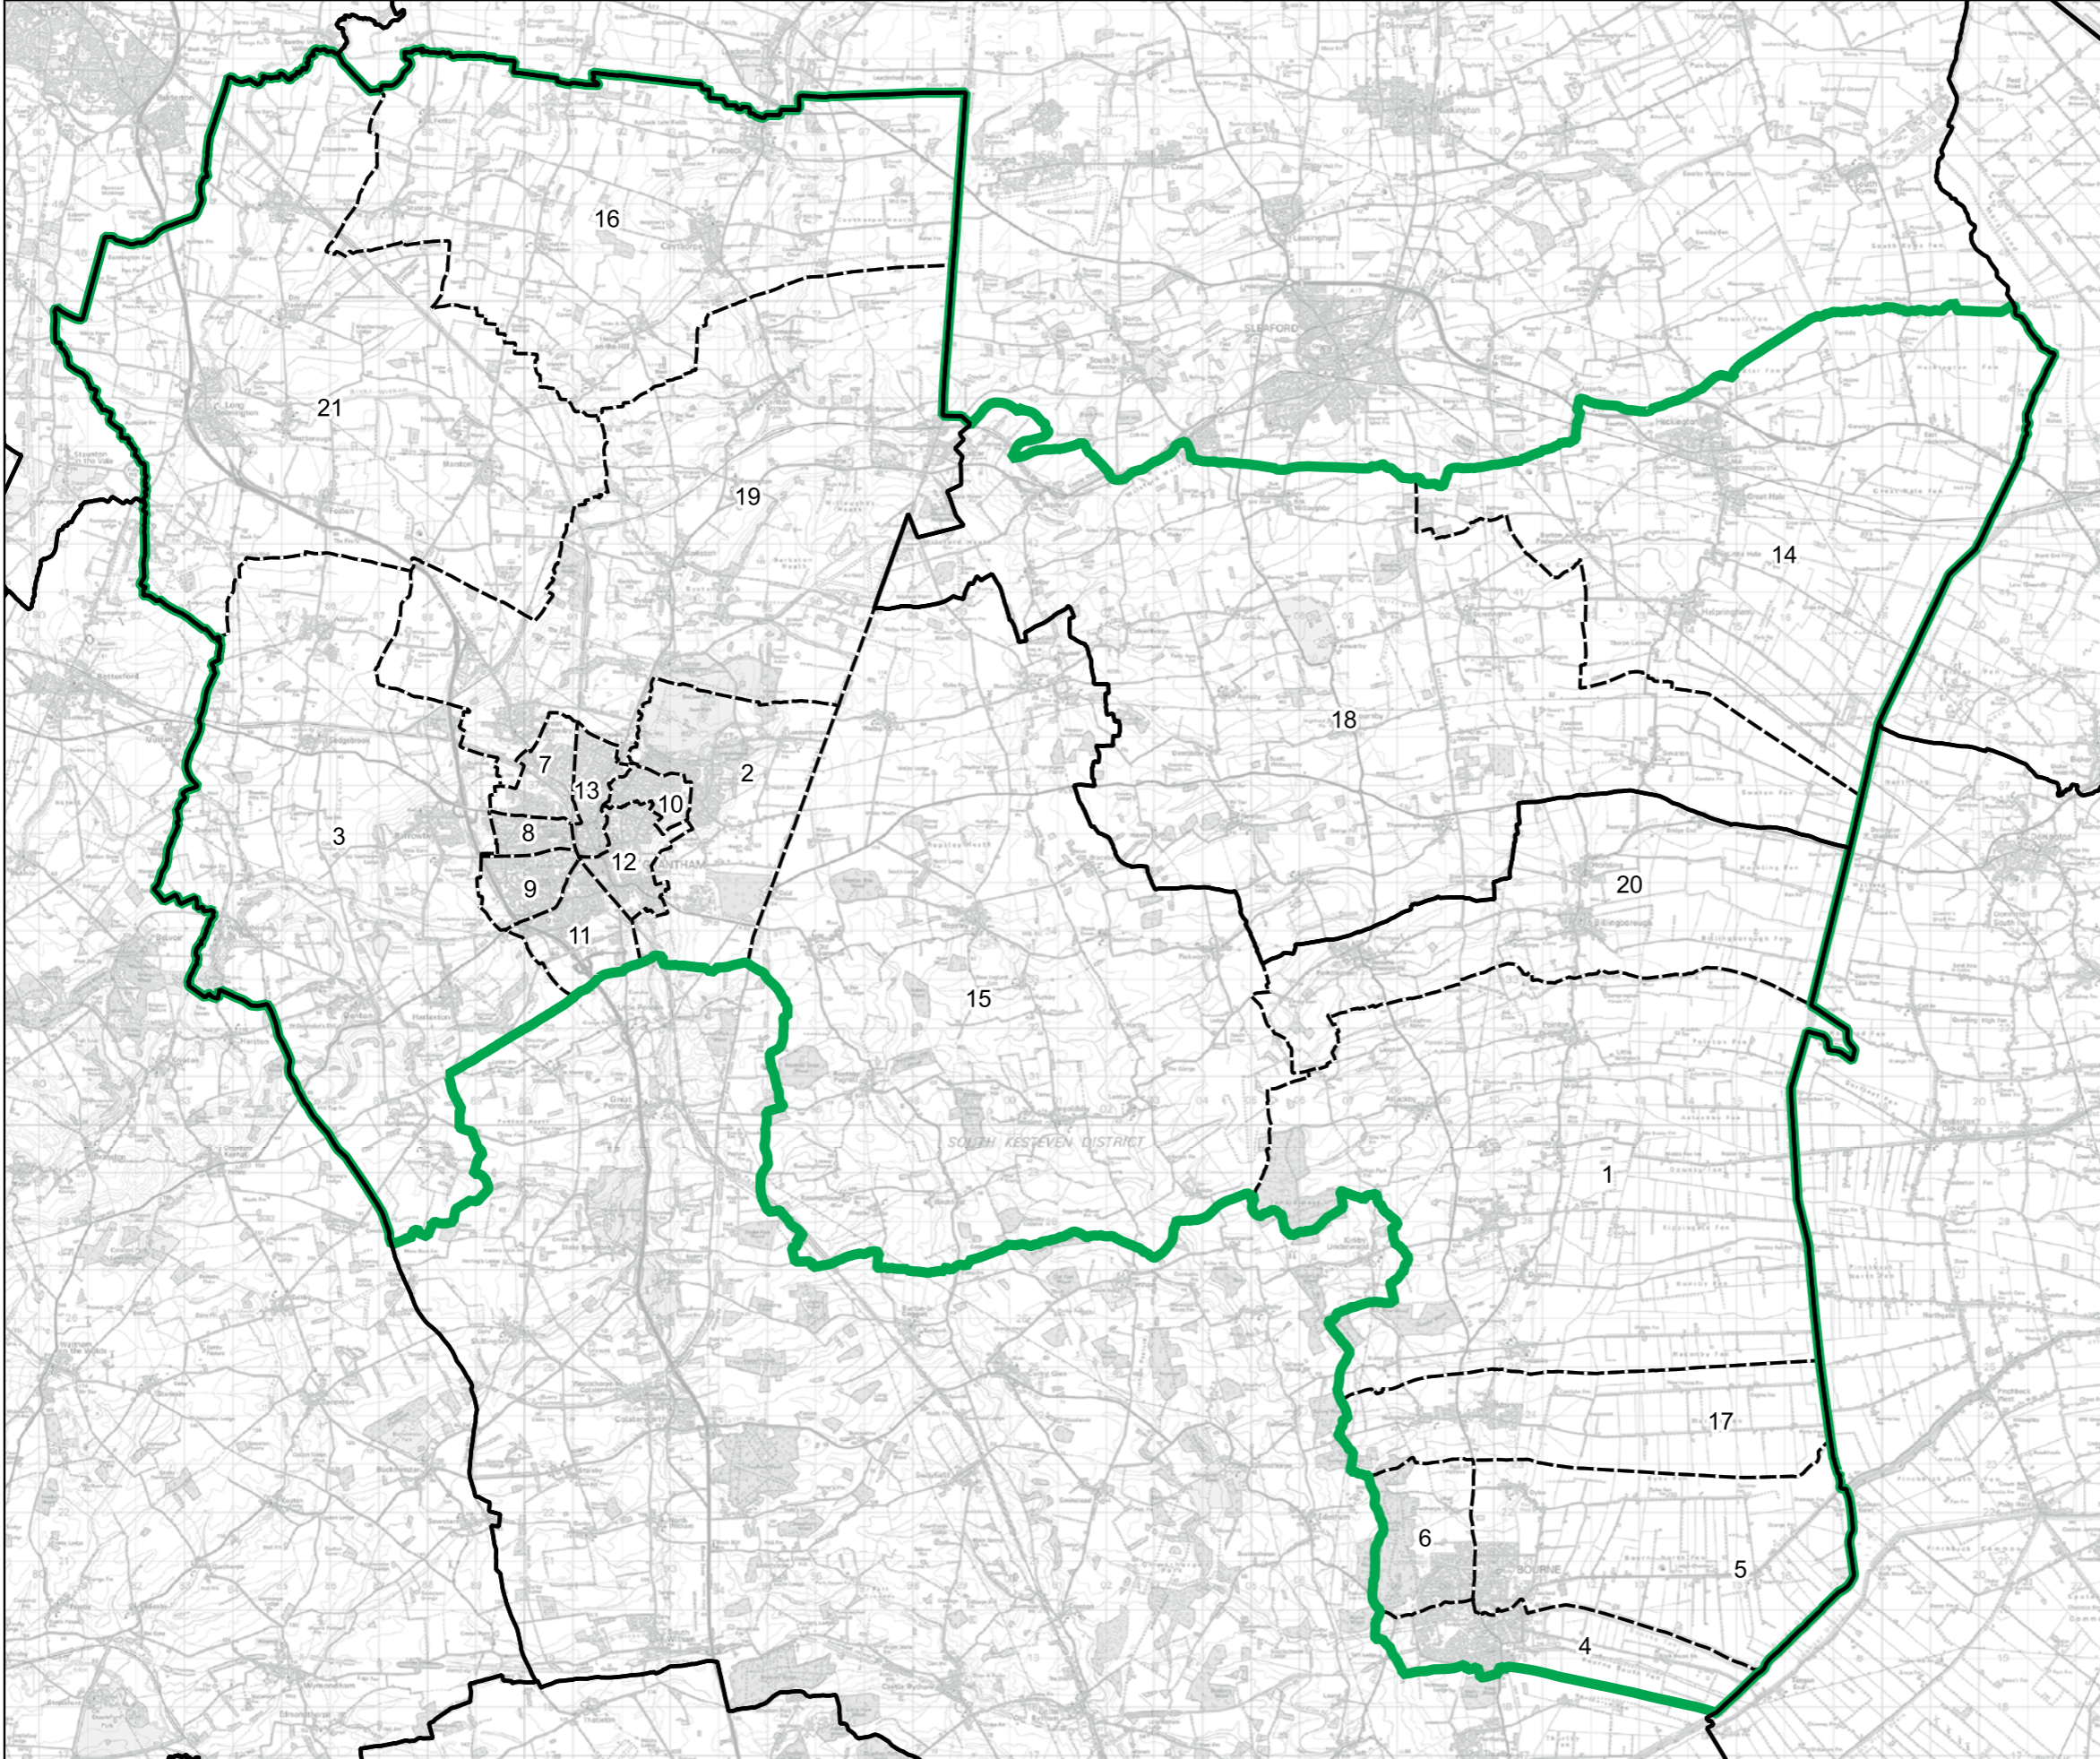

Wards:

- 1 Aveland
- 2 Belmont
- 3 Belvoir
- 4 Bourne Austerby
- 5 Bourne East
- 6 Bourne West
- 7 Grantham Arnoldfield
- 8 Grantham Barrowby Gate
- 9 Grantham Earlesfield
- 10 Grantham Harrowby
- 11 Grantham Springfield
- 12 Grantham St. Vincent's
- 13 Grantham St. Wulfram's
- 14 Heckington Rural
- 15 Lincrest
- 16 Loveden Heath
- 17 Morton
- 18 Osbournby
- 19 Peascliffe & Ridgeway
- 20 Toller
- 21 Viking

- Constituency
- Local Authorities
- Wards

0 2 4 km

© Crown copyright and database rights 2023 OS 100018289. You are permitted to use this data solely to enable you to respond to, or interact with, the organisation that provided you with the data. You are not permitted to copy, sub-licence, distribute or sell any of this data to third parties in any form. Third party rights to enforce the terms of this licence shall be reserved to OS.