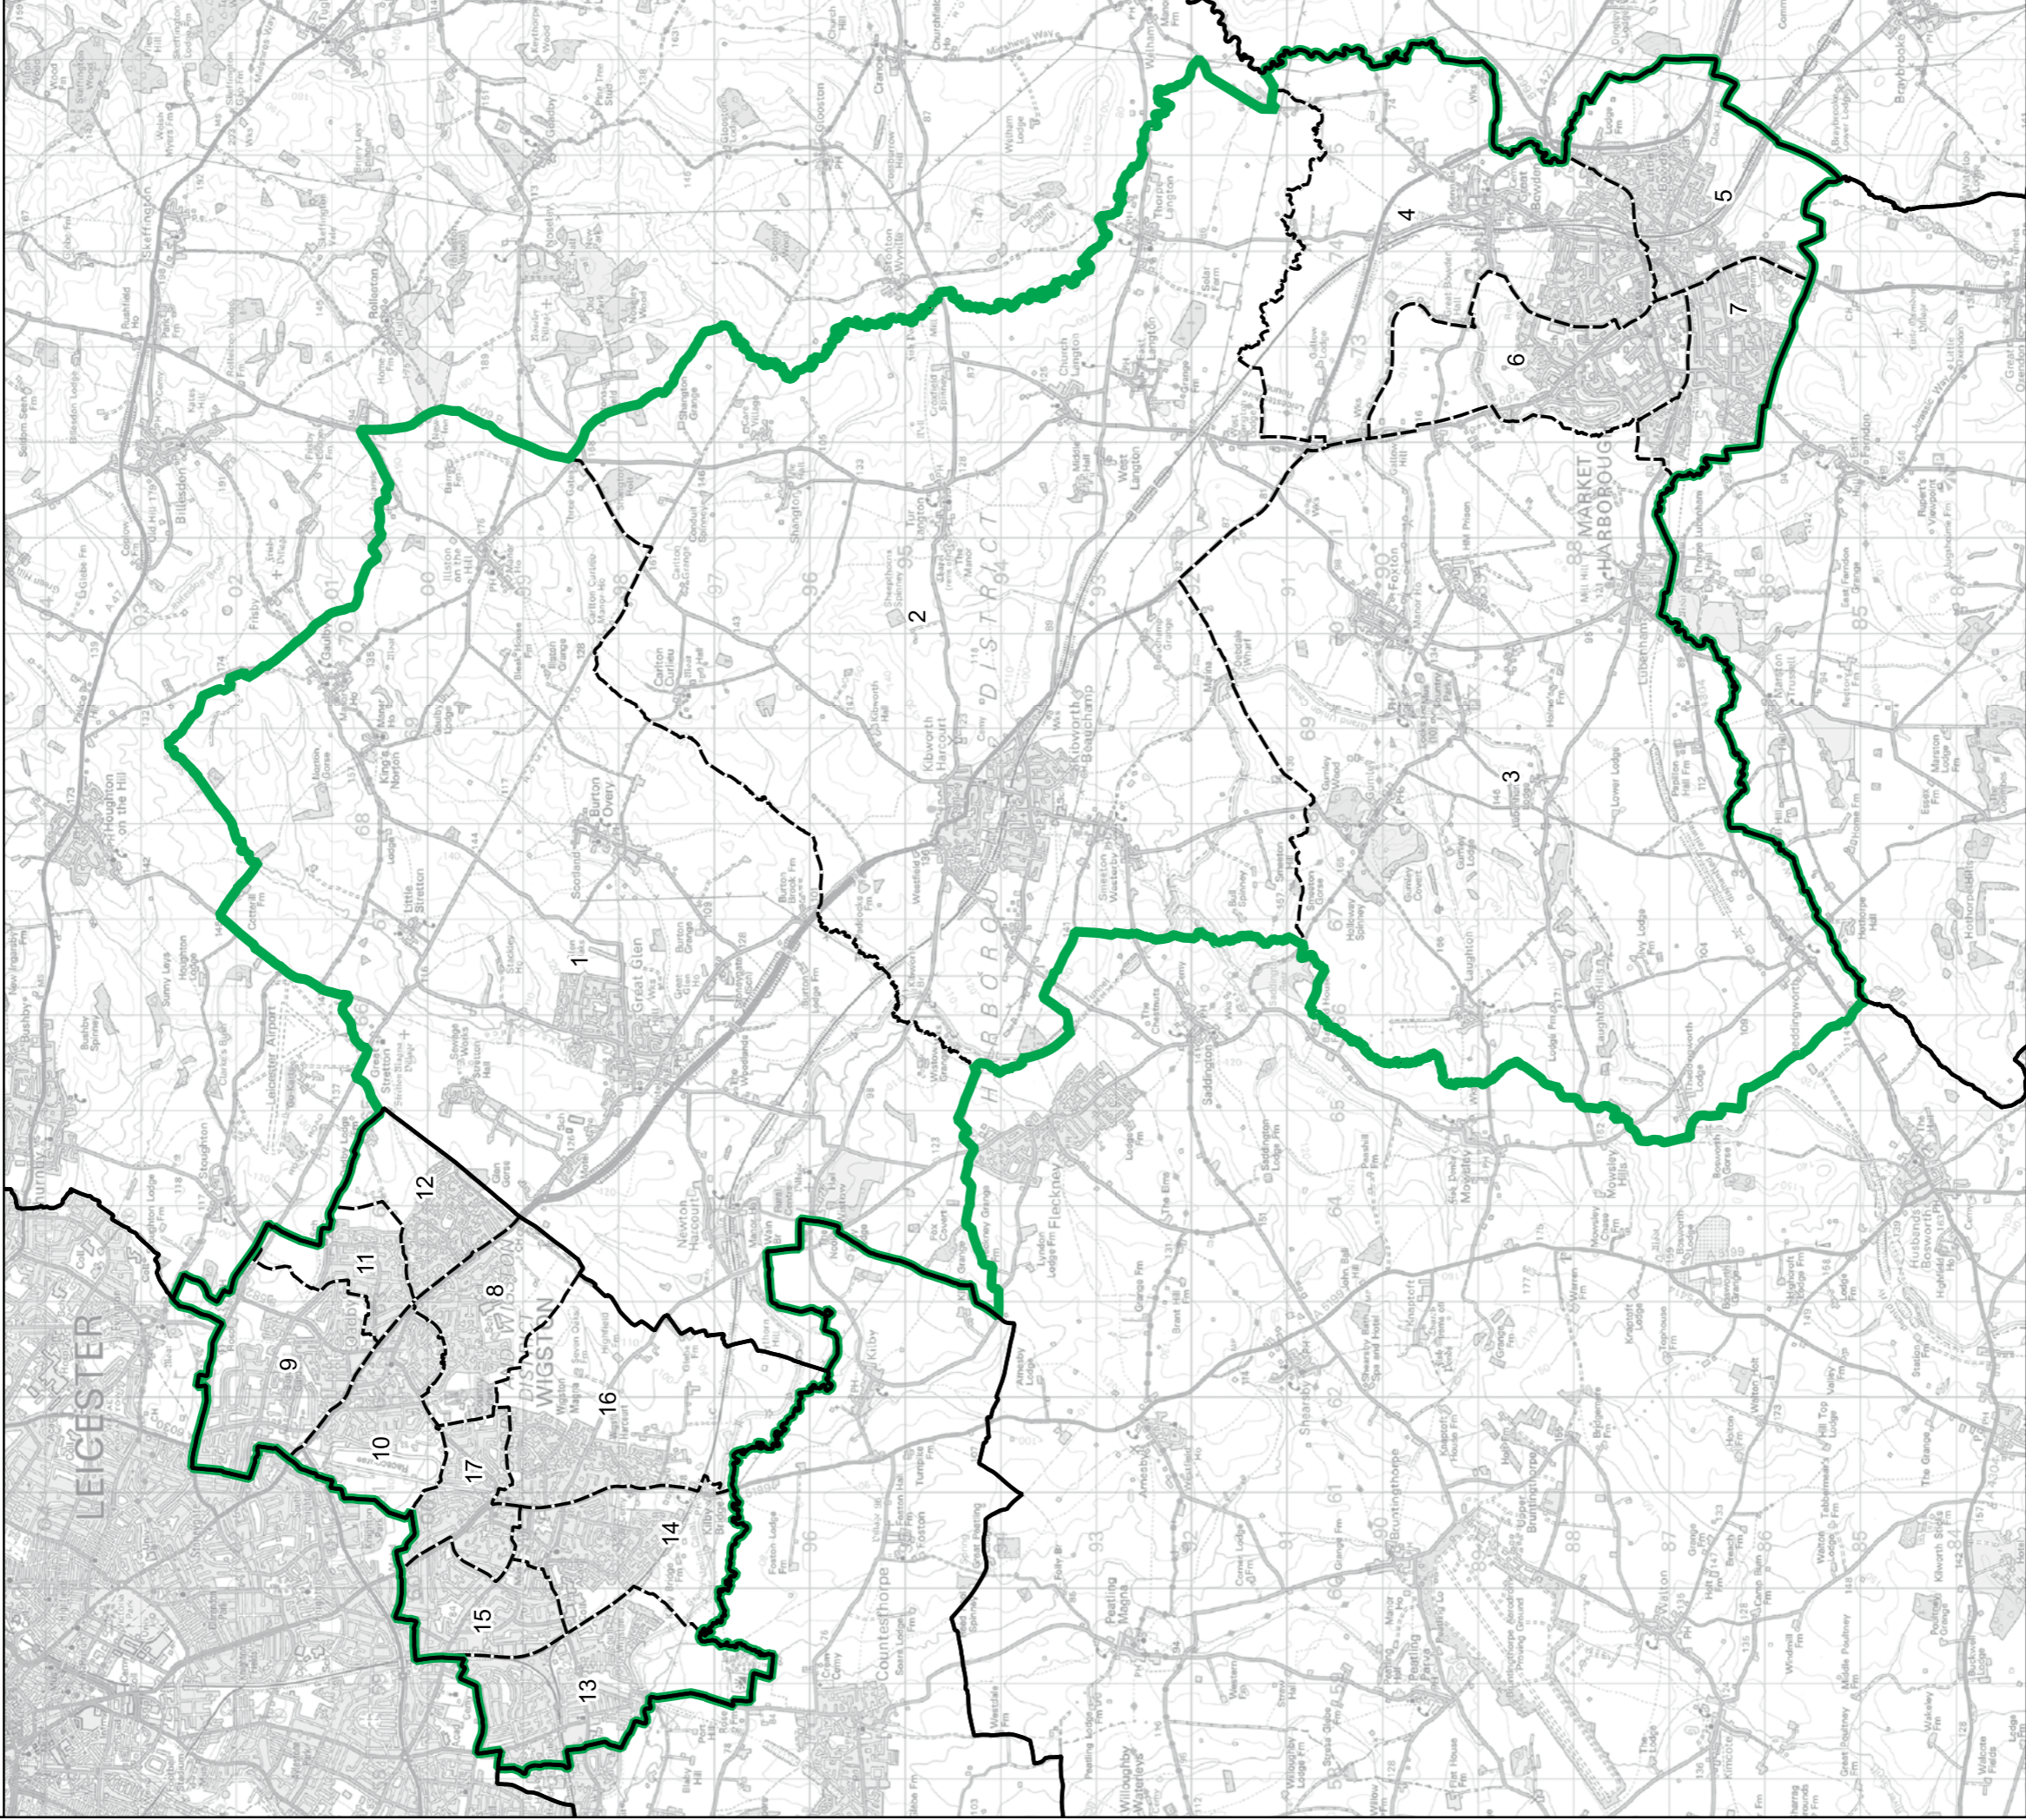

Boundary Commission for England - Final Recommendations for the East Midlands Region
Harborough, Oadby and Wigston County Constituency - Electorate 74,810

Wards:

- 1 Glen
- 2 Kibworths
- 3 Lubenham
- 4 Harborough-Great Bowden & Arden
- 5 Market Harborough-Little Bowden
- 6 Market Harborough-Logan
- 7 Market Harborough-Welland
- 8 Oadby Brocks Hill
- 9 Oadby Grange
- 10 Oadby St. Peter's
- 11 Oadby Uplands
- 12 Oadby Woodlands
- 13 South Wigston
- 14 Wigston All Saints
- 15 Wigston Fields
- 16 Wigston Meadowcourt
- 17 Wigston St. Wolstan's

- Constituency
- Local Authorities
- Wards

© Crown copyright and database rights 2023 OS 100018269. You are permitted to use this data solely to enable you to respond to, or interact with, the organisation that provided you with the data. You are not permitted to copy, sub-licence, distribute or sell any of this data to third parties in any form. Third party rights to enforce the terms of this licence shall be reserved to OS.

Harborough, Oadby and Wigston County Constituency