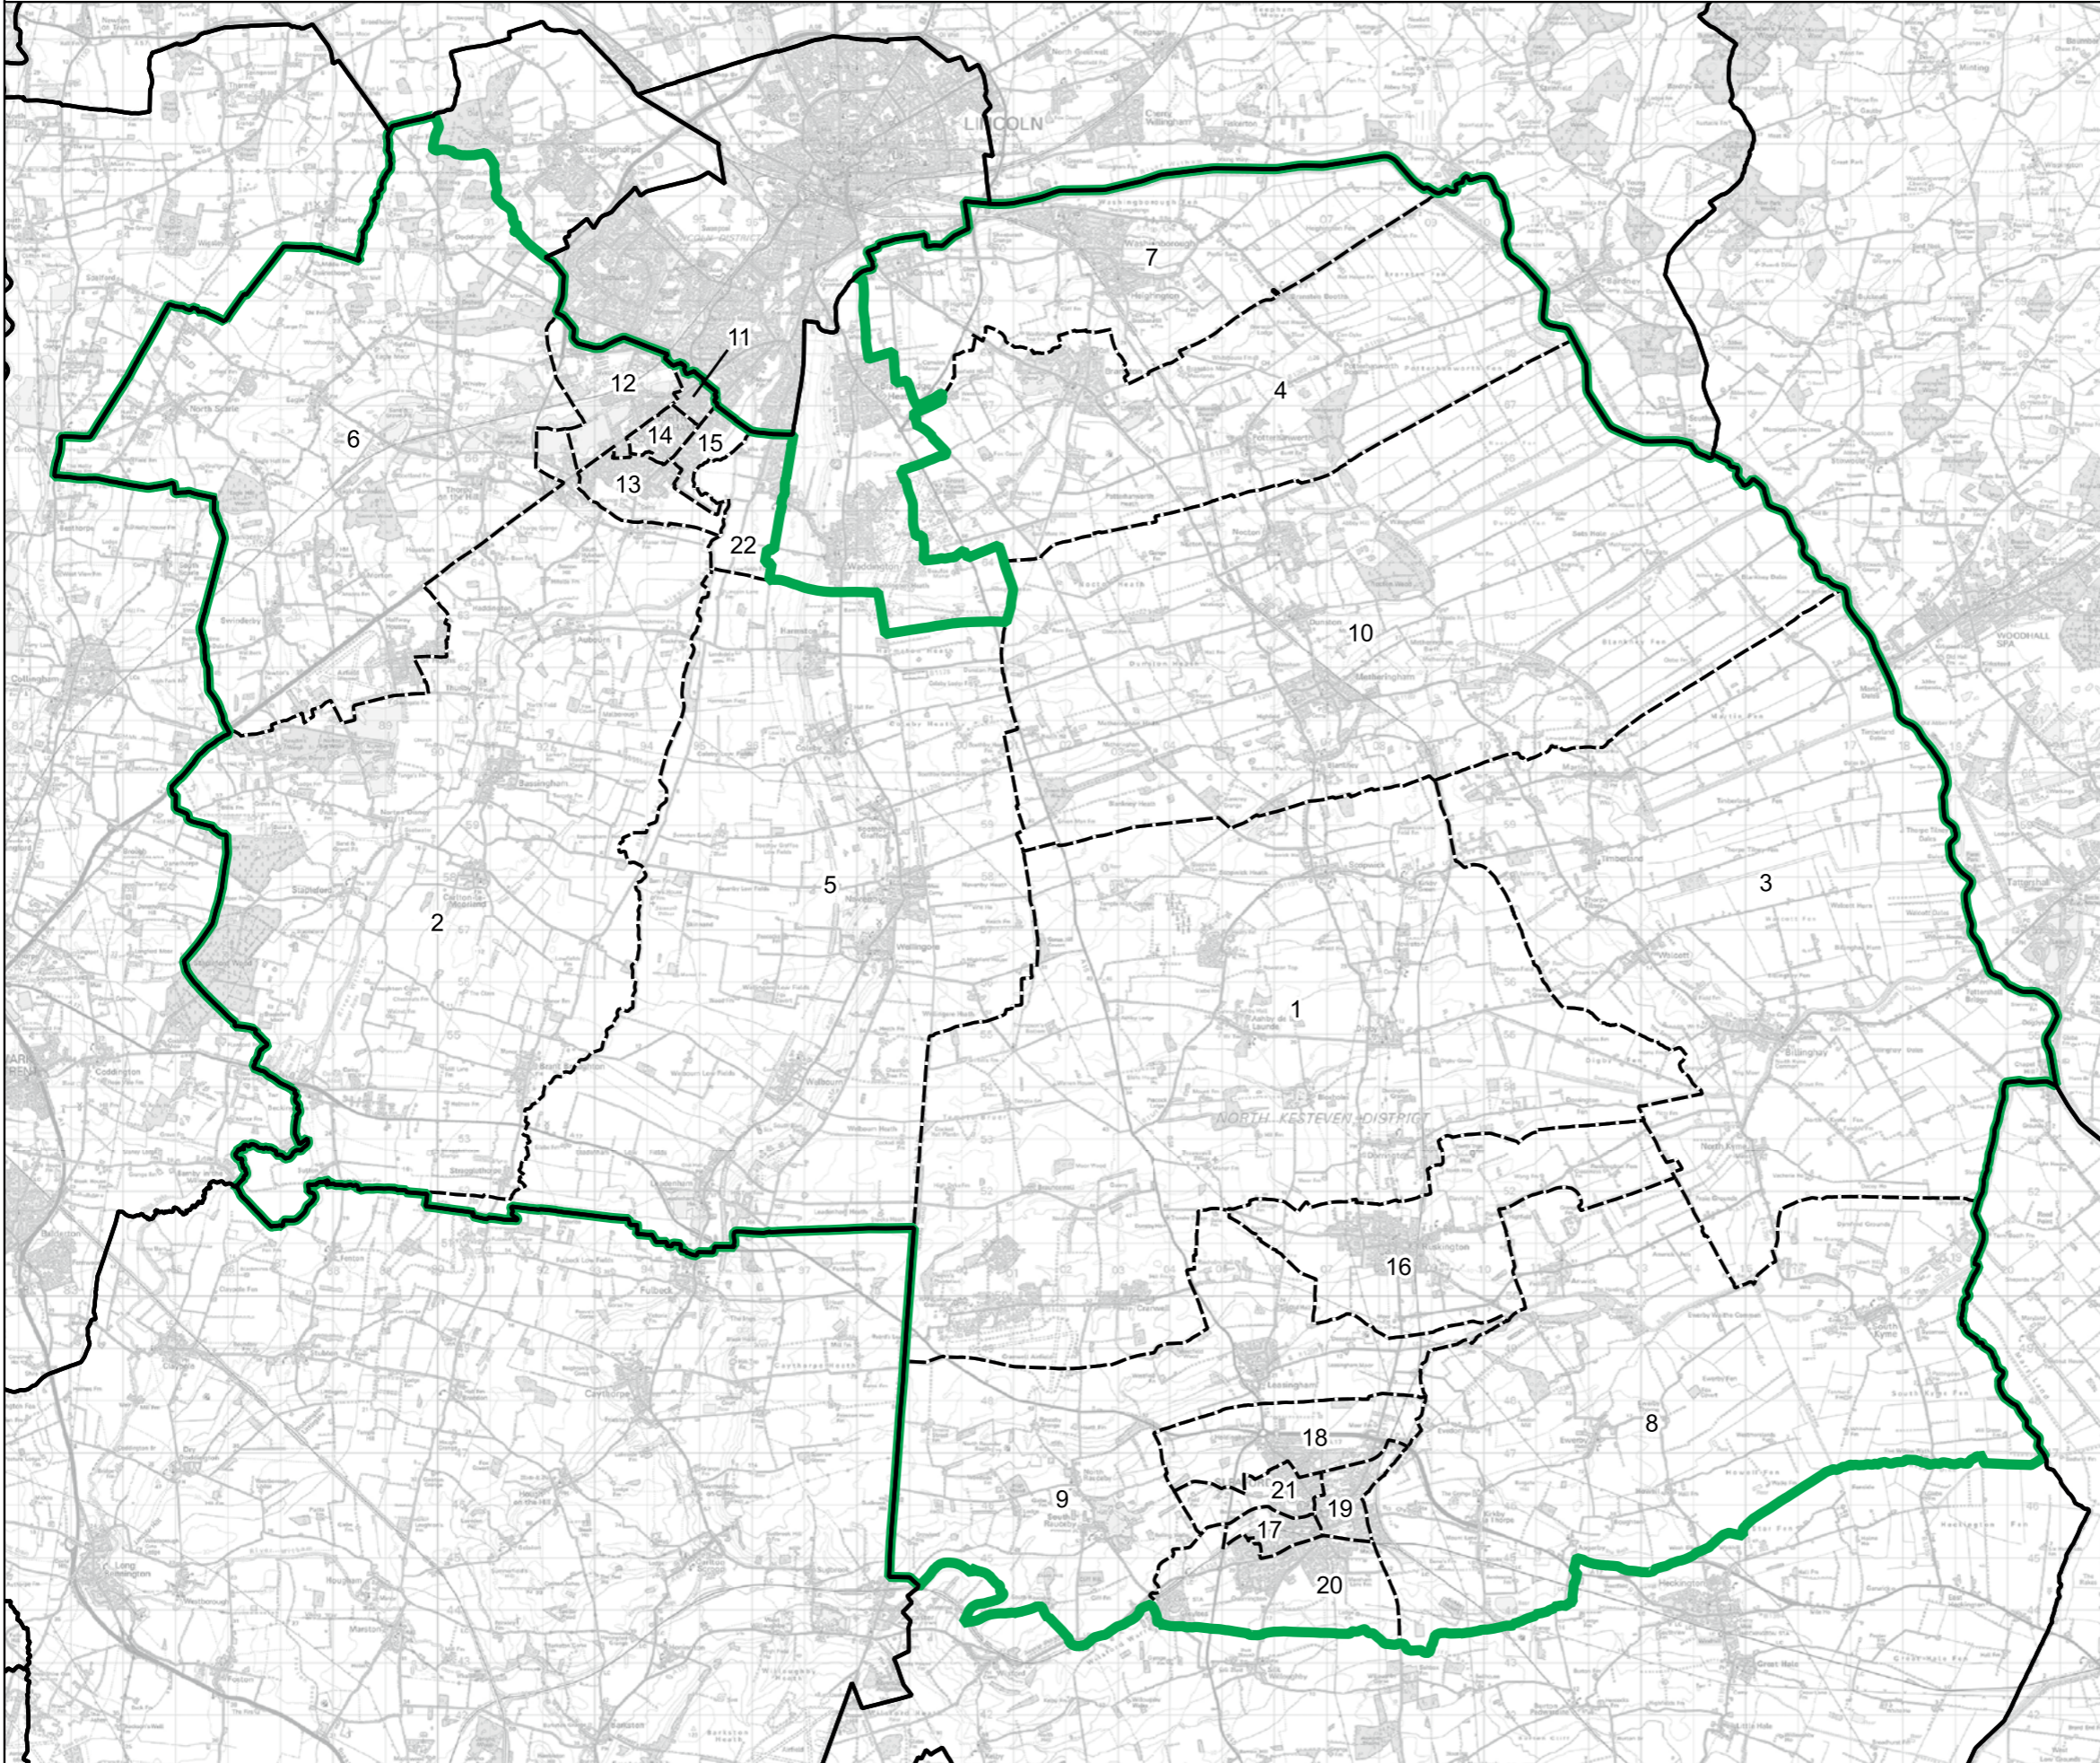

1. Wards:
1. 1 Ashby de la Launde and Cranwell
  2. 2 Bassetlaw and Brant Broughton
  3. 3 Billingham, Martin and North Kyme
  4. 4 Branston
  5. 5 Cliff Villages
  6. 6 Eagle, Swinderby and Witham St. Hughs
  7. 7 Heighington and Washingborough
  8. 8 Kirkby la Thorpe and South Kyme
  9. 9 Leasingham and Rauceby
  10. 10 Metheringham
  11. 11 North Hykeham Forum
  12. 12 North Hykeham Memorial
  13. 13 North Hykeham Mill
  14. 14 North Hykeham Moor
  15. 15 North Hykeham Witham
  16. 16 Ruskington
  17. 17 Sleaford Castle
  18. 18 Sleaford Holdingham
  19. 19 Sleaford Navigation
  20. 20 Sleaford Quarrington and Mareham
  21. 21 Sleaford Westholme
  22. 22 Waddington West

- Constituency
- Local Authorities
- Wards

© Crown copyright and database rights 2023 OS 100018289. You are permitted to use this data solely to enable you to respond to, or interact with, the organisation that provided you with the data. You are not permitted to copy, sub-licence, distribute or sell any of this data to third parties in any form. Third party rights to enforce the terms of this licence shall be reserved to OS.

Sleaford and North Hykeham County Constituency