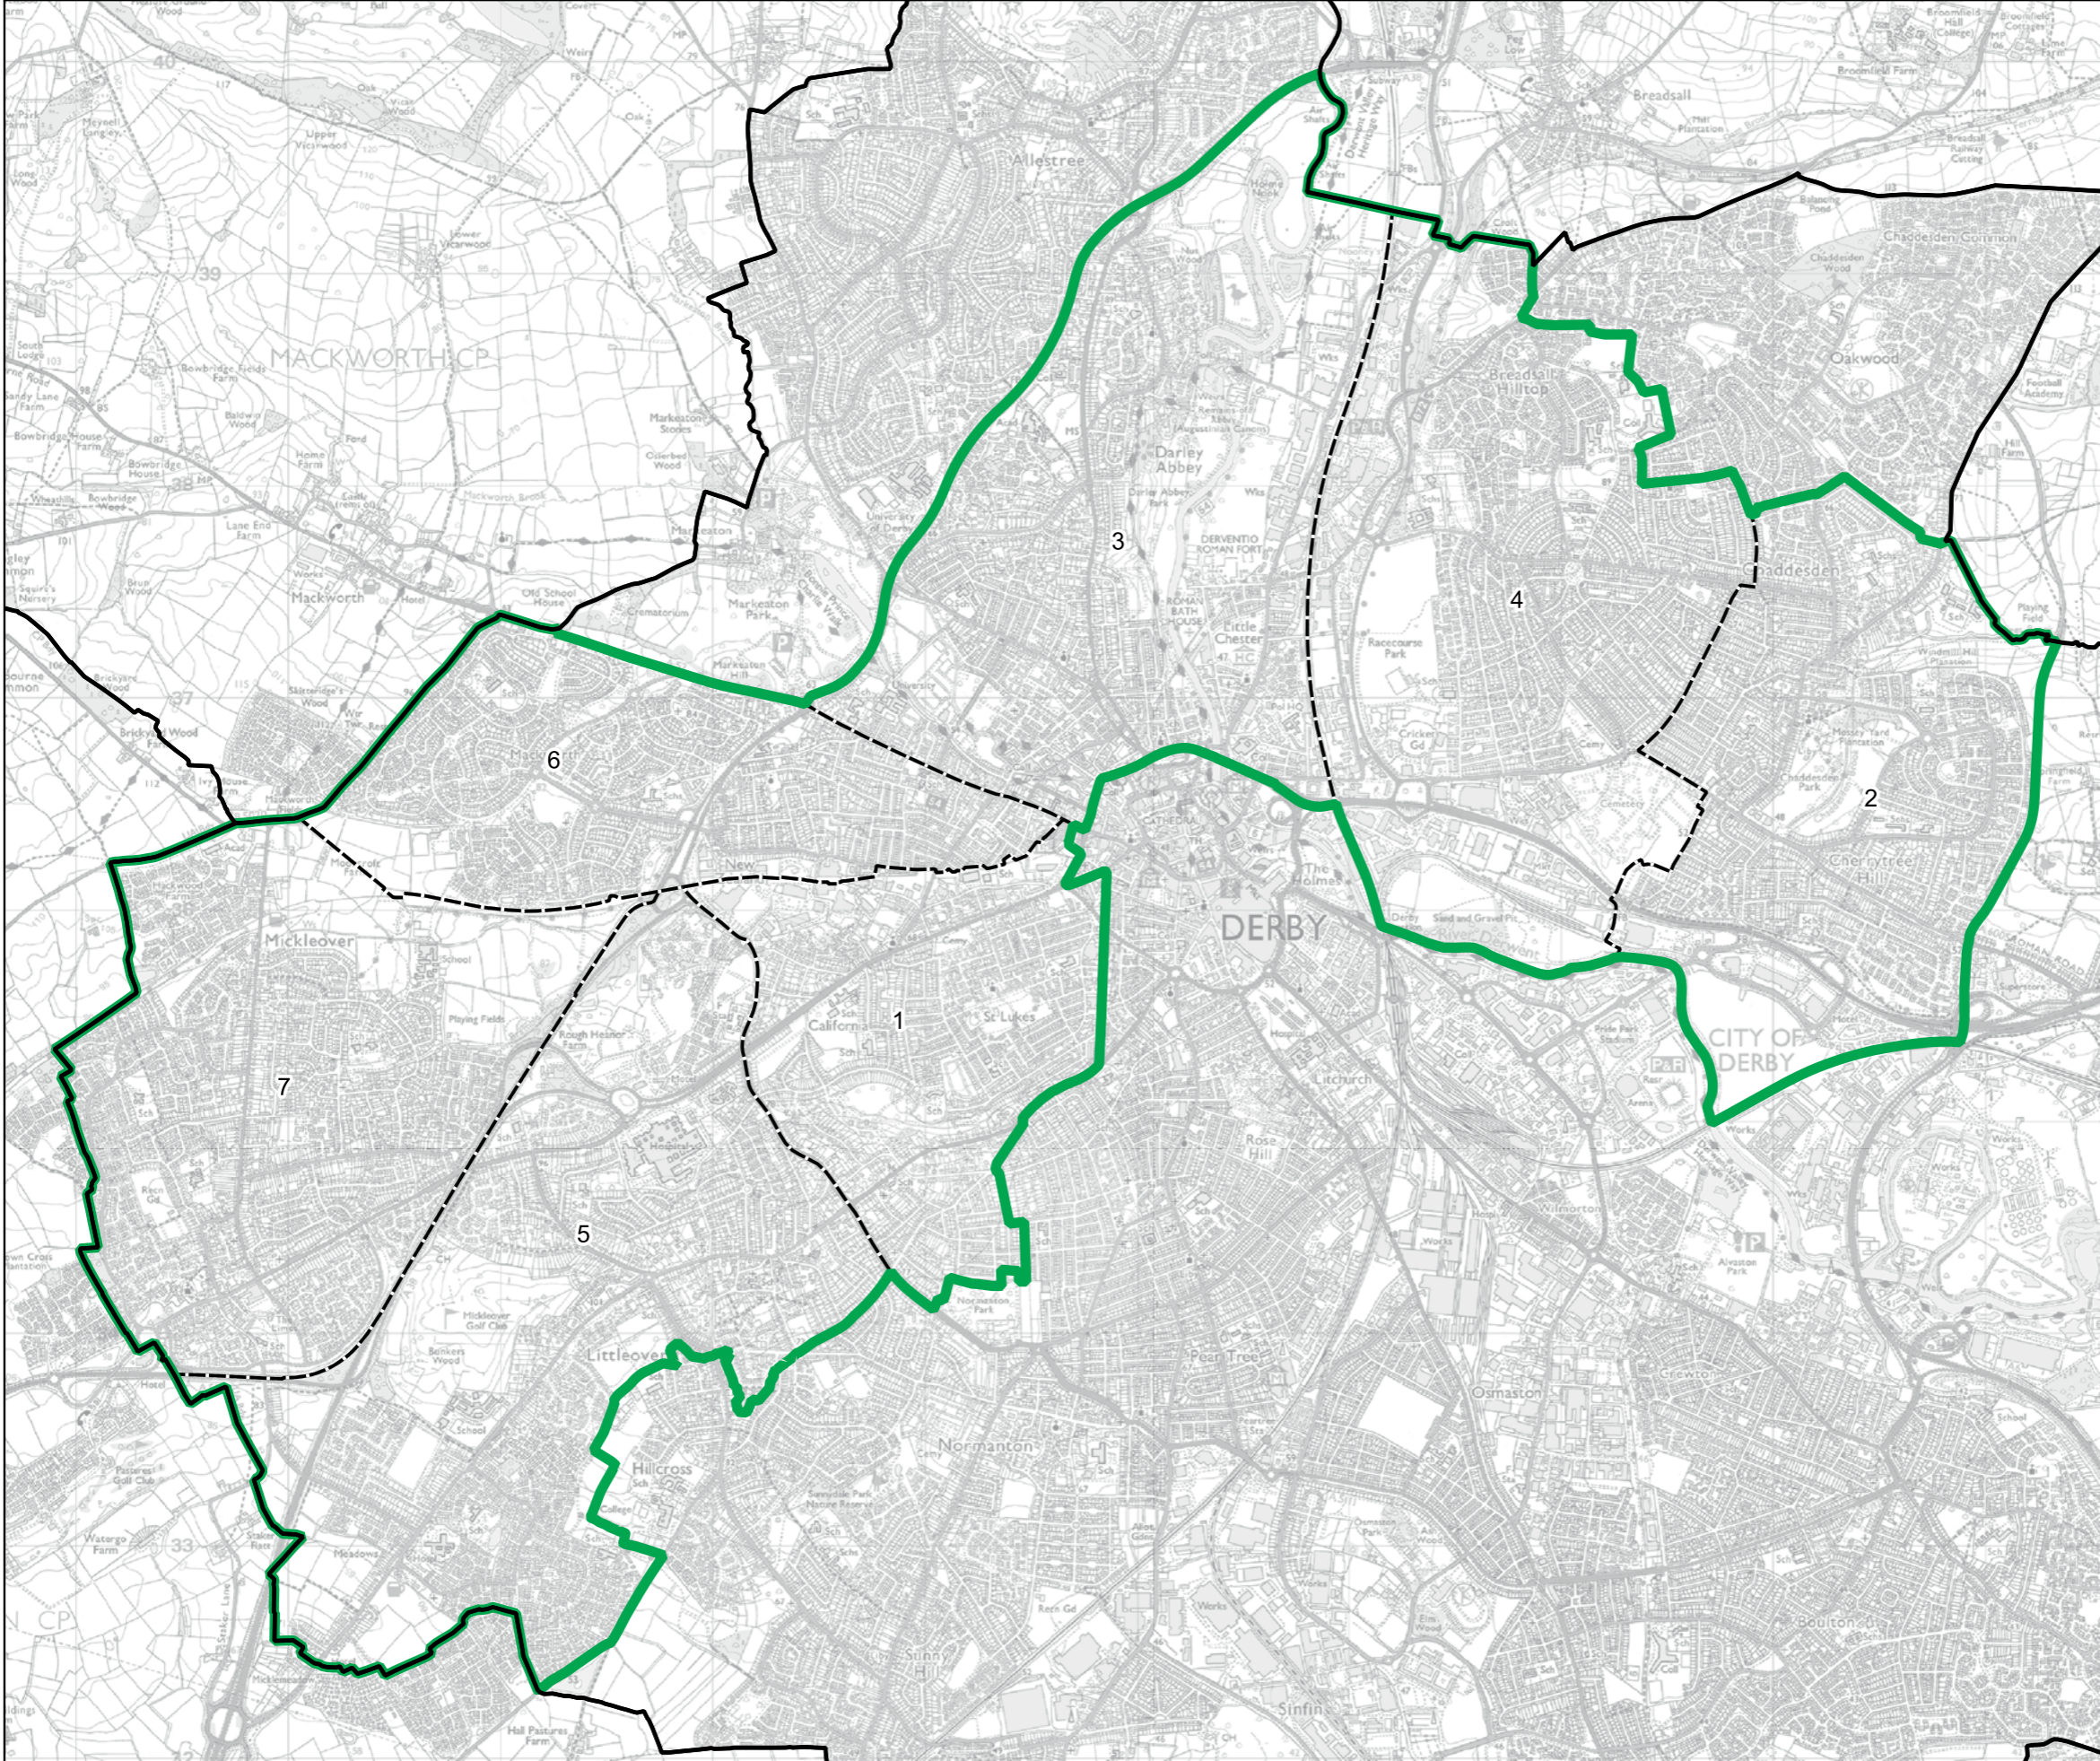

Wards:

- 1 Abbey
- 2 Chaddesden
- 3 Darley
- 4 Derwent
- 5 Littleover
- 6 Mackworth
- 7 Mickleover

- Constituency
- Local Authorities
- Wards

© Crown copyright and database rights 2023 OS 100018289. You are permitted to use this data solely to enable you to respond to, or interact with, the organisation that provided you with the data. You are not permitted to copy, sub-licence, distribute or sell any of this data to third parties in any form. Third party rights to enforce the terms of this licence shall be reserved to OS.