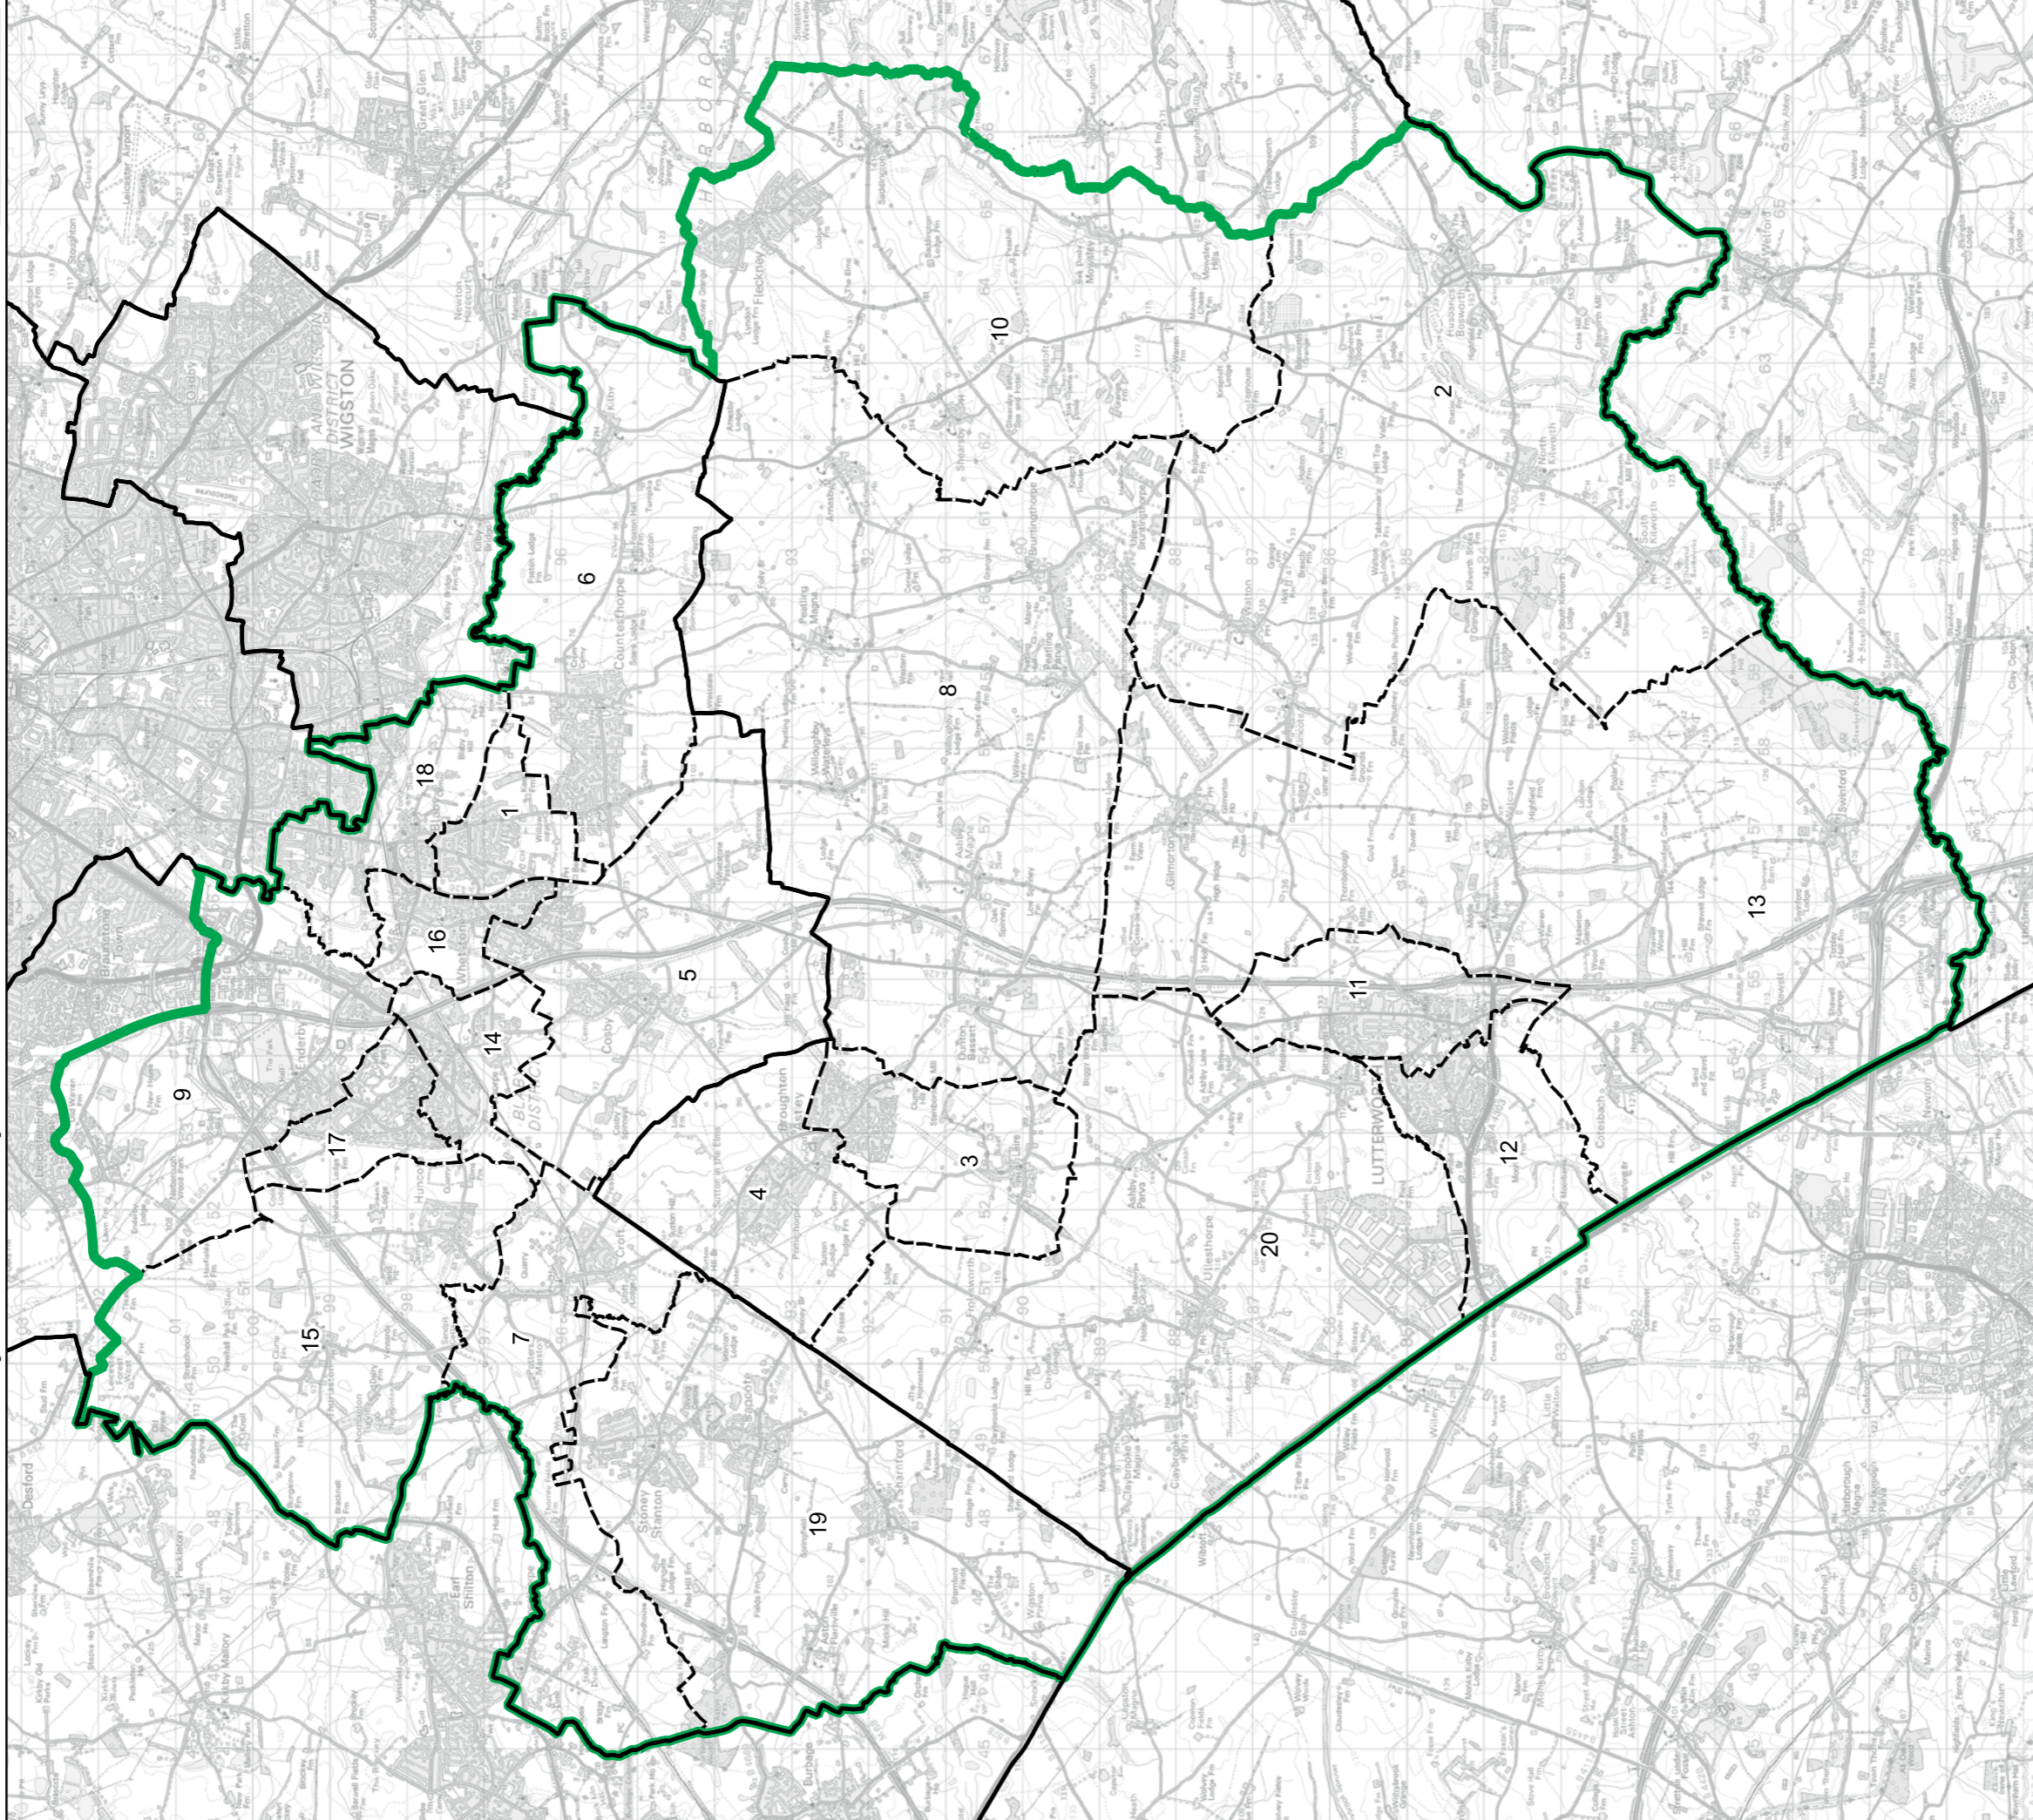

South Leicestershire County Constituency - Electorate 75,634

Wards:

1 Blaby South	6 Countesthorpe	14 Narborough and Littlethorpe
2 Bosworth	7 Croft Hill	15 Normanton
3 Broughton Astley South & Leire	8 Dunton	16 North Whetstone
4 Broughton & Leire	9 Enderby and St. John's	17 Pastures
5 Astley-Primethorpe & Sutton	10 Fleckney	18 Saxondale
6 Cosby with South	11 Lutterworth East	19 Stanton and Flamville
7 Whetstone	12 Lutterworth West	20 Ullesthorpe
	13 Misterton	

- Constituency
- Local Authorities
- Wards

© Crown copyright and database rights 2023 OS 100018289. You are permitted to use this data solely to enable you to respond to, or interact with, the organisation that provided you with the data. You are not permitted to copy, sub-licence, distribute or sell any of this data to third parties in any form. Third party rights to enforce the terms of this licence shall be reserved to OS.

South Leicestershire County Constituency