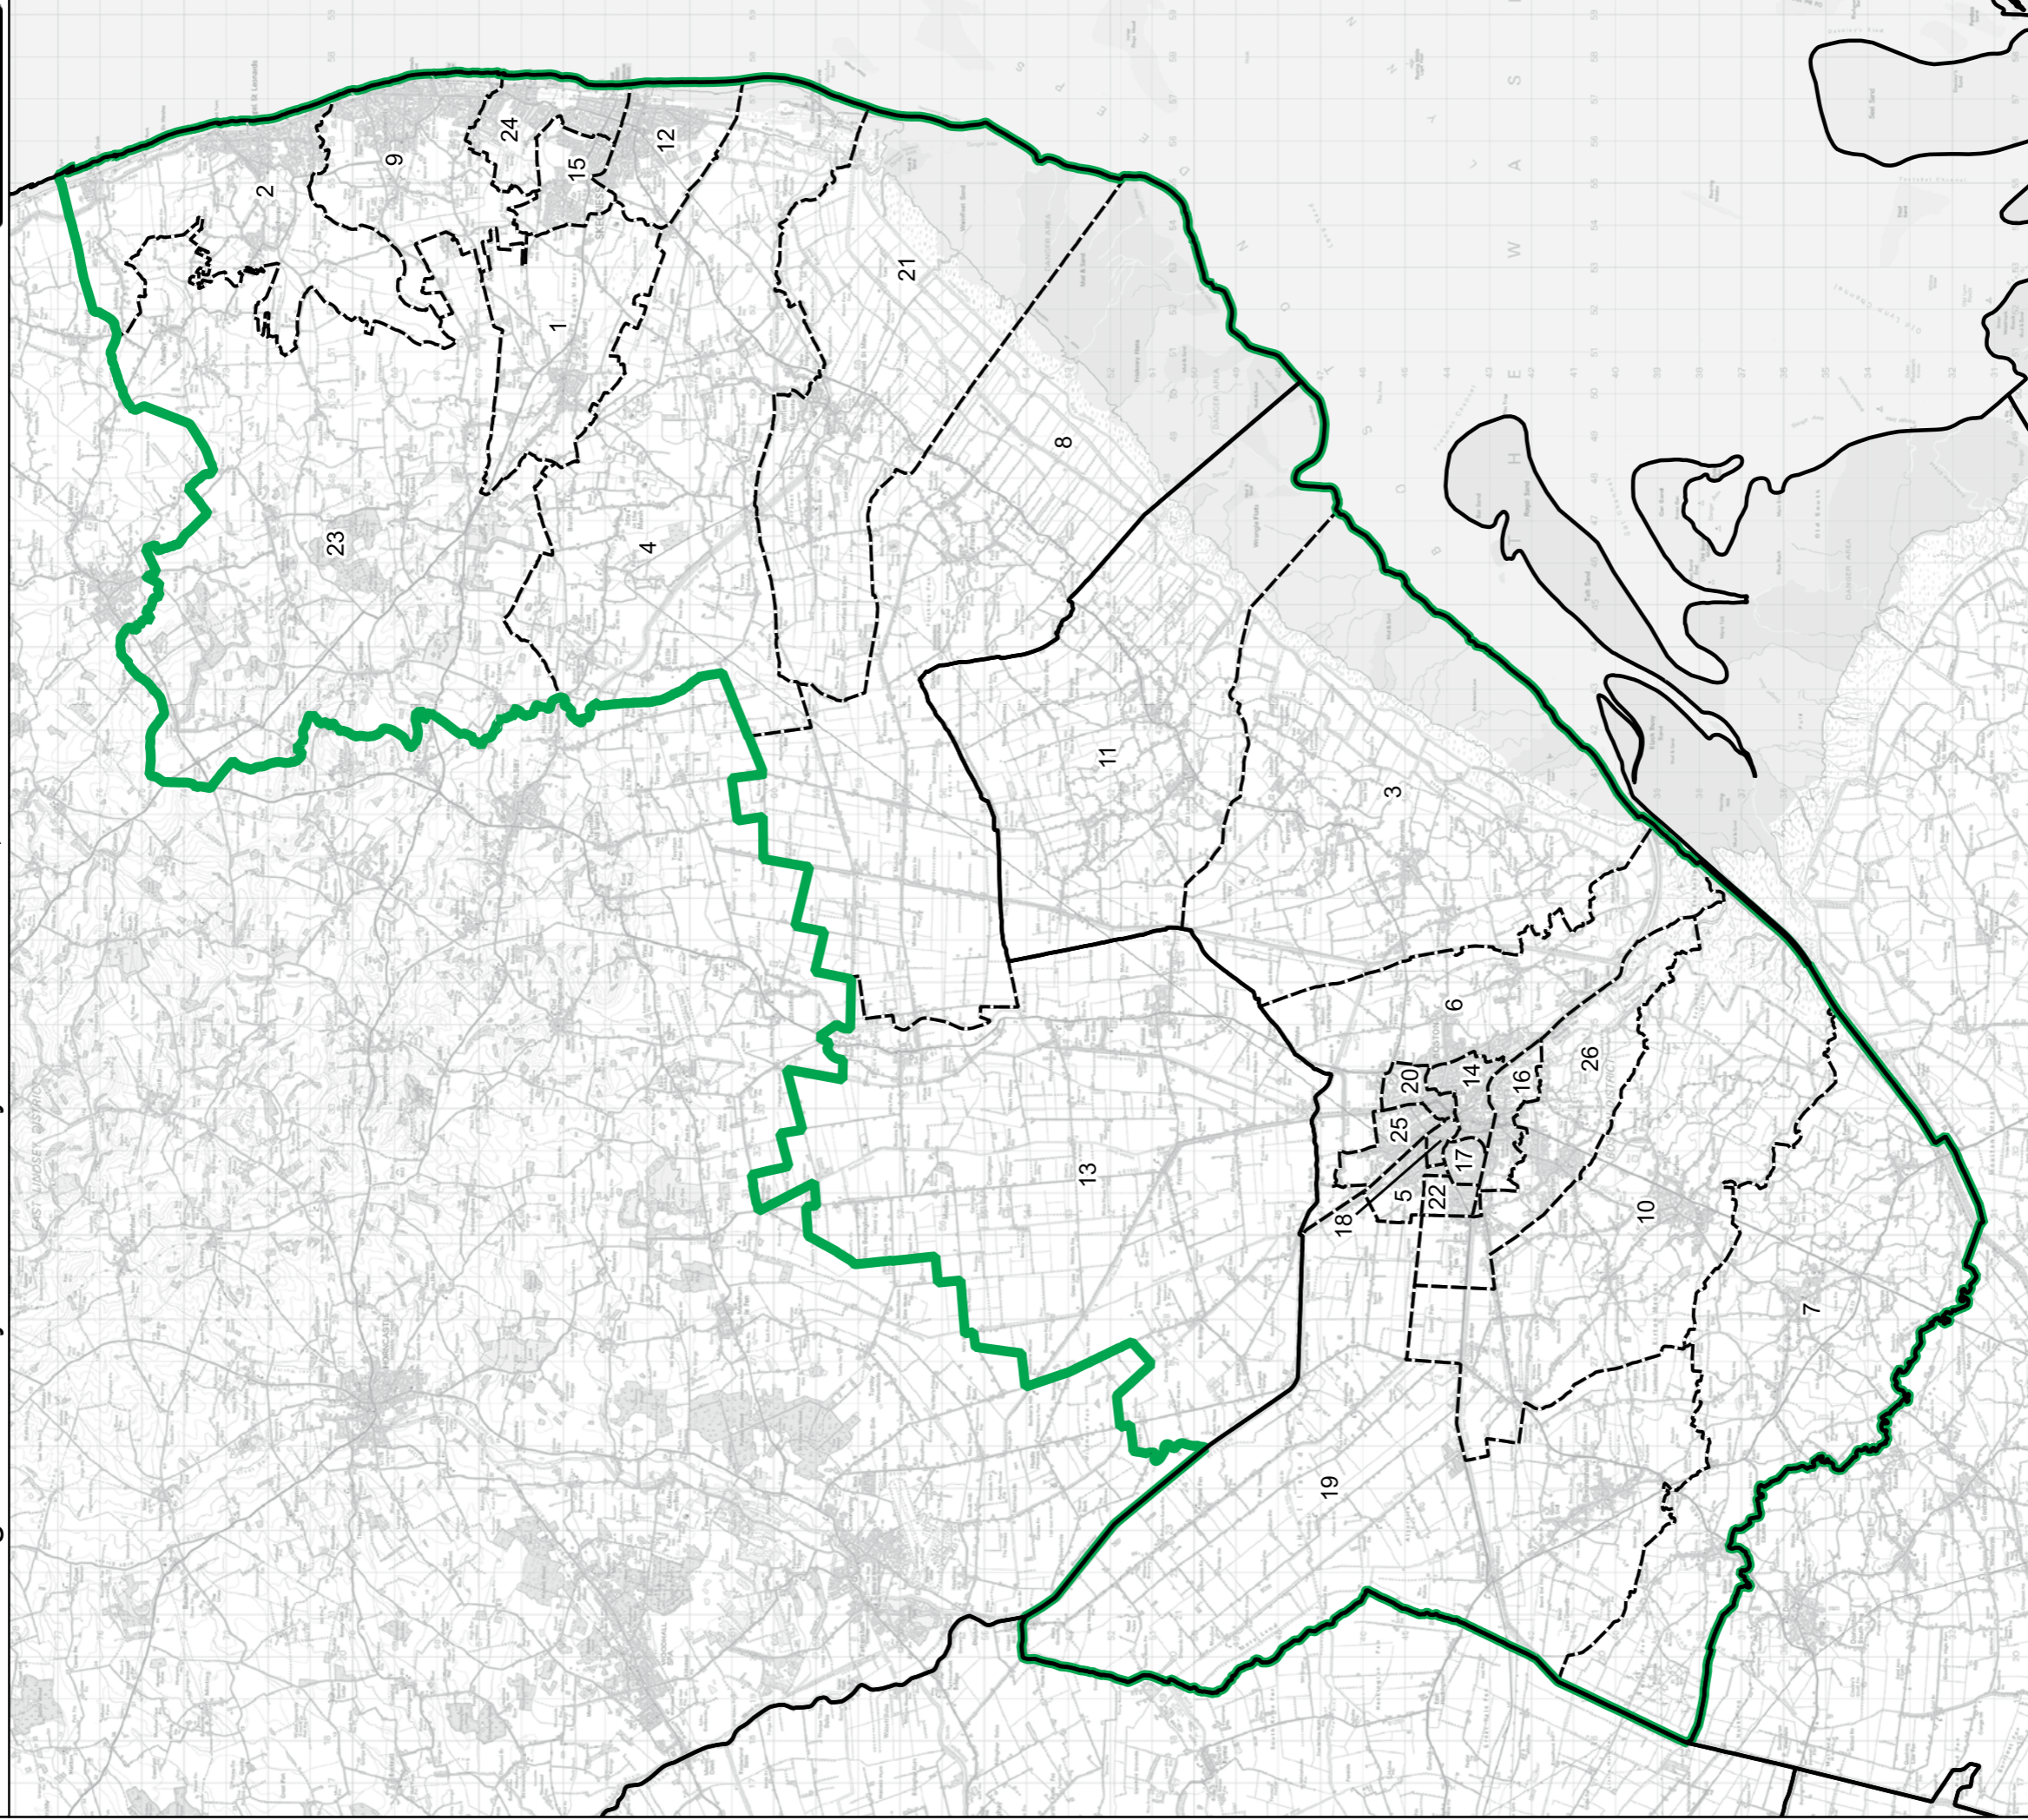

Boundary Commission for England - Final Recommendations for the East Midlands Region
Boston and Skegness County Constituency - Electorate 75,806

Wards:

- 1 Burgh le Marsh
- 2 Chapel St. Leonards
- 3 Coastal
- 4 Croft
- 5 Fenside
- 6 Fishtoft
- 7 Five Village
- 8 Friskney
- 9 Ingoldmells
- 10 Kirton and Frampton
- 11 Old Leake and Wrangle
- 12 Scarbrough & Seacroft
- 13 Sibsey & Stickney
- 14 Skirbeck
- 15 St. Clement's
- 16 St. Thomas'
- 17 Staniland
- 18 Station
- 19 Swineshead and Holland Fen
- 20 Trinity
- 21 Wainfleet
- 22 West
- 23 Willoughby with Sloothby
- 24 Winthorpe
- 25 Witham
- 26 Wyberton

- Constituency
- Local Authorities
- Wards

© Crown copyright and database rights 2023 OS 100018289. You are permitted to use this data solely to enable you to respond to, or interact with, the organisation that provided you with the data. You are not permitted to copy, sub-licence, distribute or sell any of this data to third parties in any form. Third party rights to enforce the terms of this licence shall be reserved to OS.

Boston and Skegness County Constituency