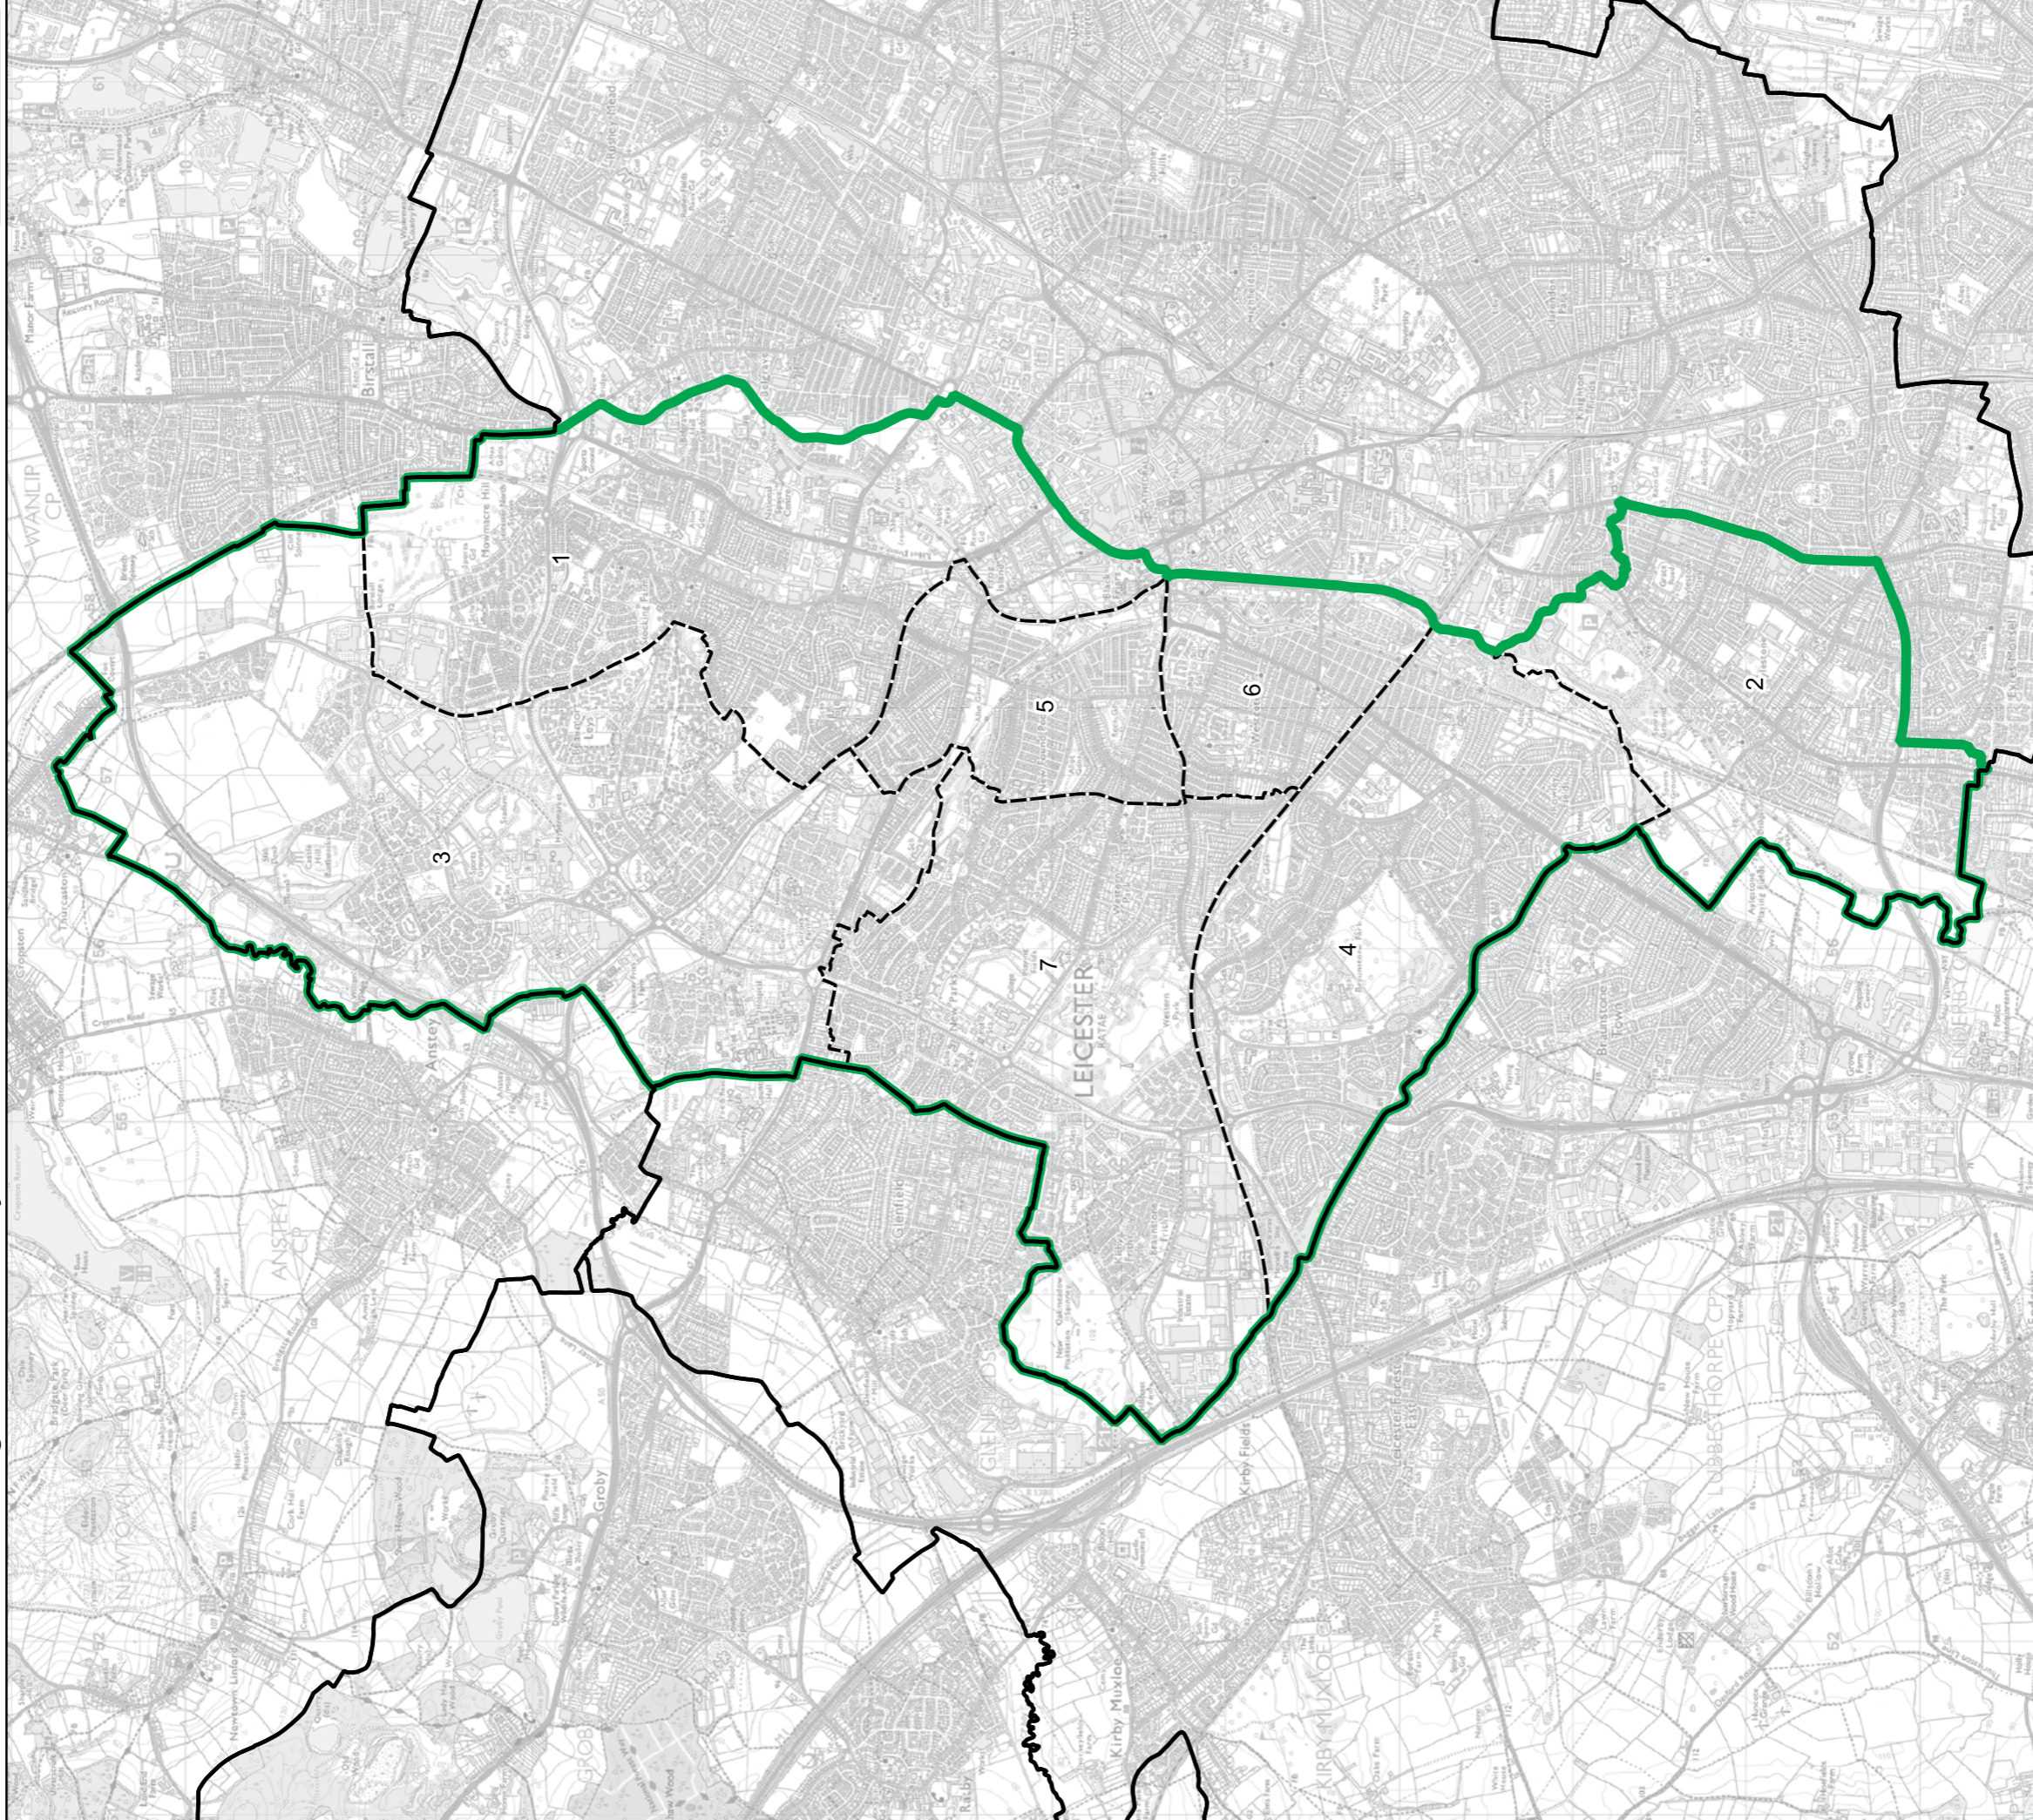

Wards:

- 1 Abbey
- 2 Aylestone
- 3 Beaumont Leys
- 4 Braunstone Park & Rowley Fields
- 5 Fosse
- 6 Westcotes
- 7 Western

- Constituency
- Local Authorities
- Wards

© Crown copyright and database rights 2023 OS 100018269. You are permitted to use this data solely to enable you to respond to, or interact with, the organisation that provided you with the data. You are not permitted to copy, sub-licence, distribute or sell any of this data to third parties in any form. Third party rights to enforce the terms of this licence shall be reserved to OS.