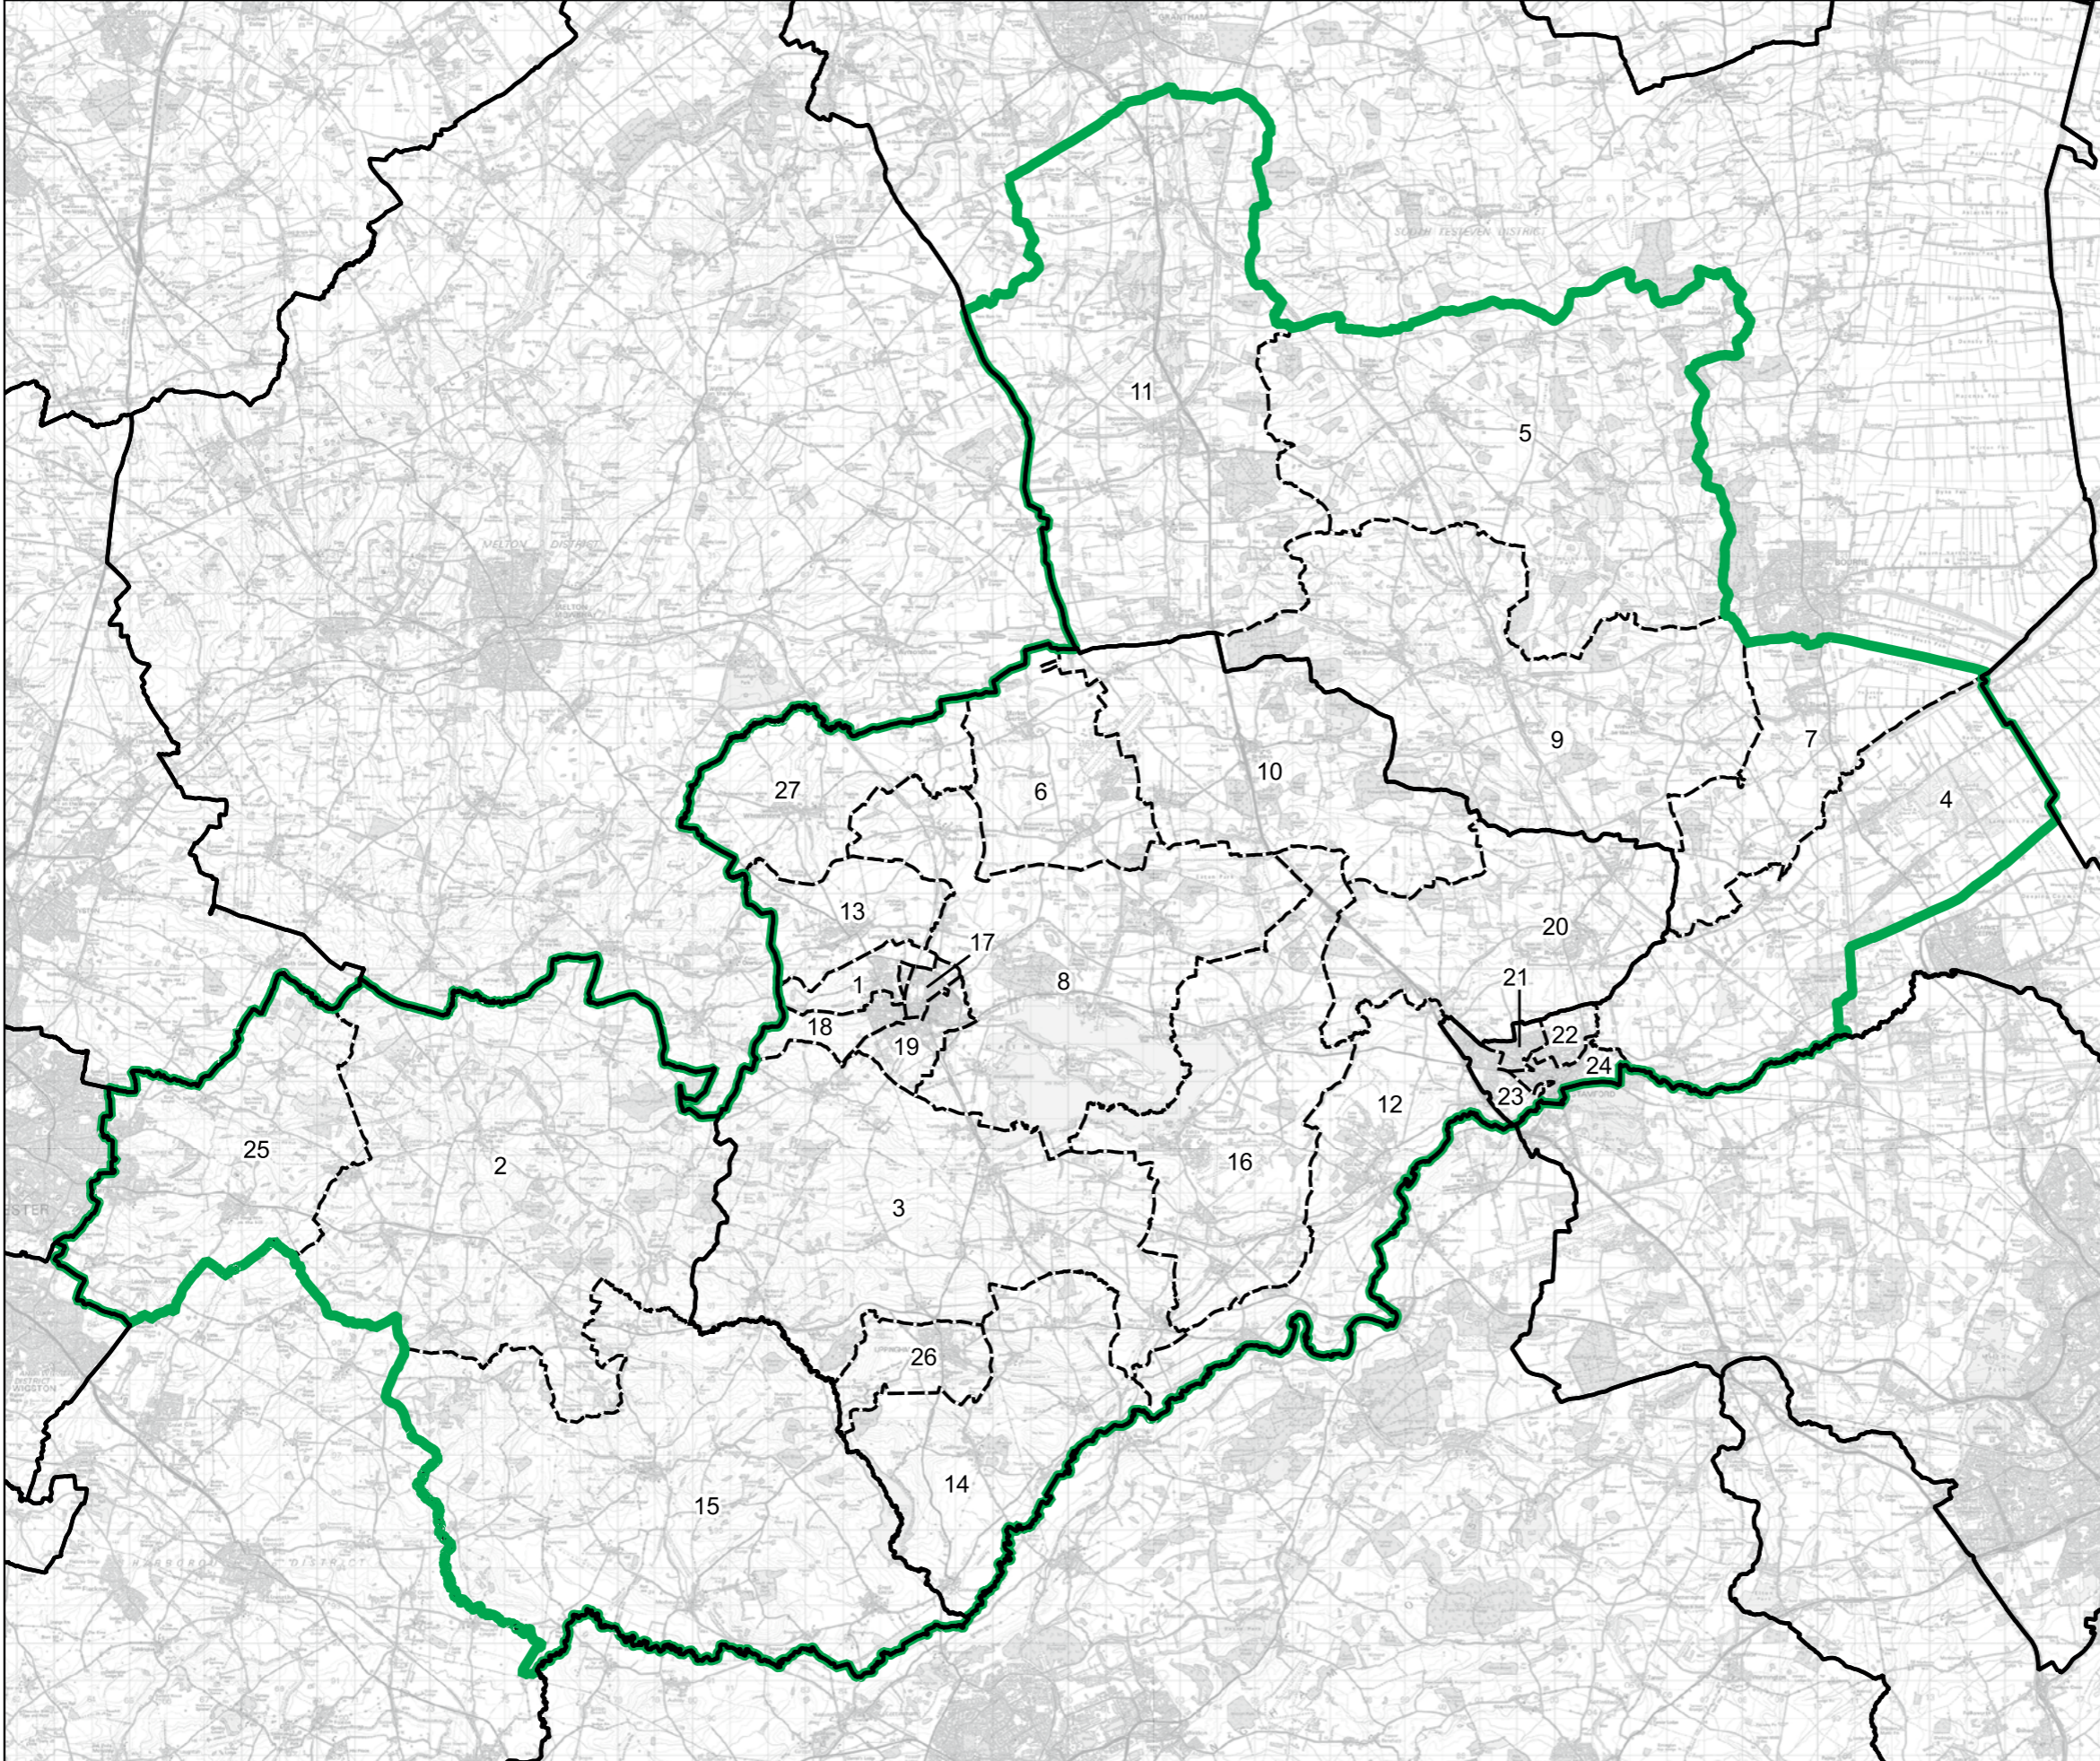

Boundary Commission for England - Final Recommendations for the East Midlands Region

Rutland and Stamford County Constituency - Electorate 70,864

Wards:

- 1 Barleythorpe
- 2 Billesdon & Tilton
- 3 Braunston & Martinsthorpe
- 4 Casewick
- 5 Castle
- 6 Cottesmore
- 7 Dole Wood
- 8 Exton
- 9 Glen
- 10 Greetham
- 11 Isaac Newton
- 12 Ketton
- 13 Langham
- 14 Lyddington
- 15 Nevill
- 16 Normanton
- 17 Oakham North East
- 18 Oakham North West
- 19 Oakham South
- 20 Ryhall & Casterton
- 21 Stamford All Saints
- 22 Stamford St. George's
- 23 Stamford St. John's
- 24 Stamford St. Mary's
- 25 Thurnby & Houghton
- 26 Uppingham
- 27 Whissendine