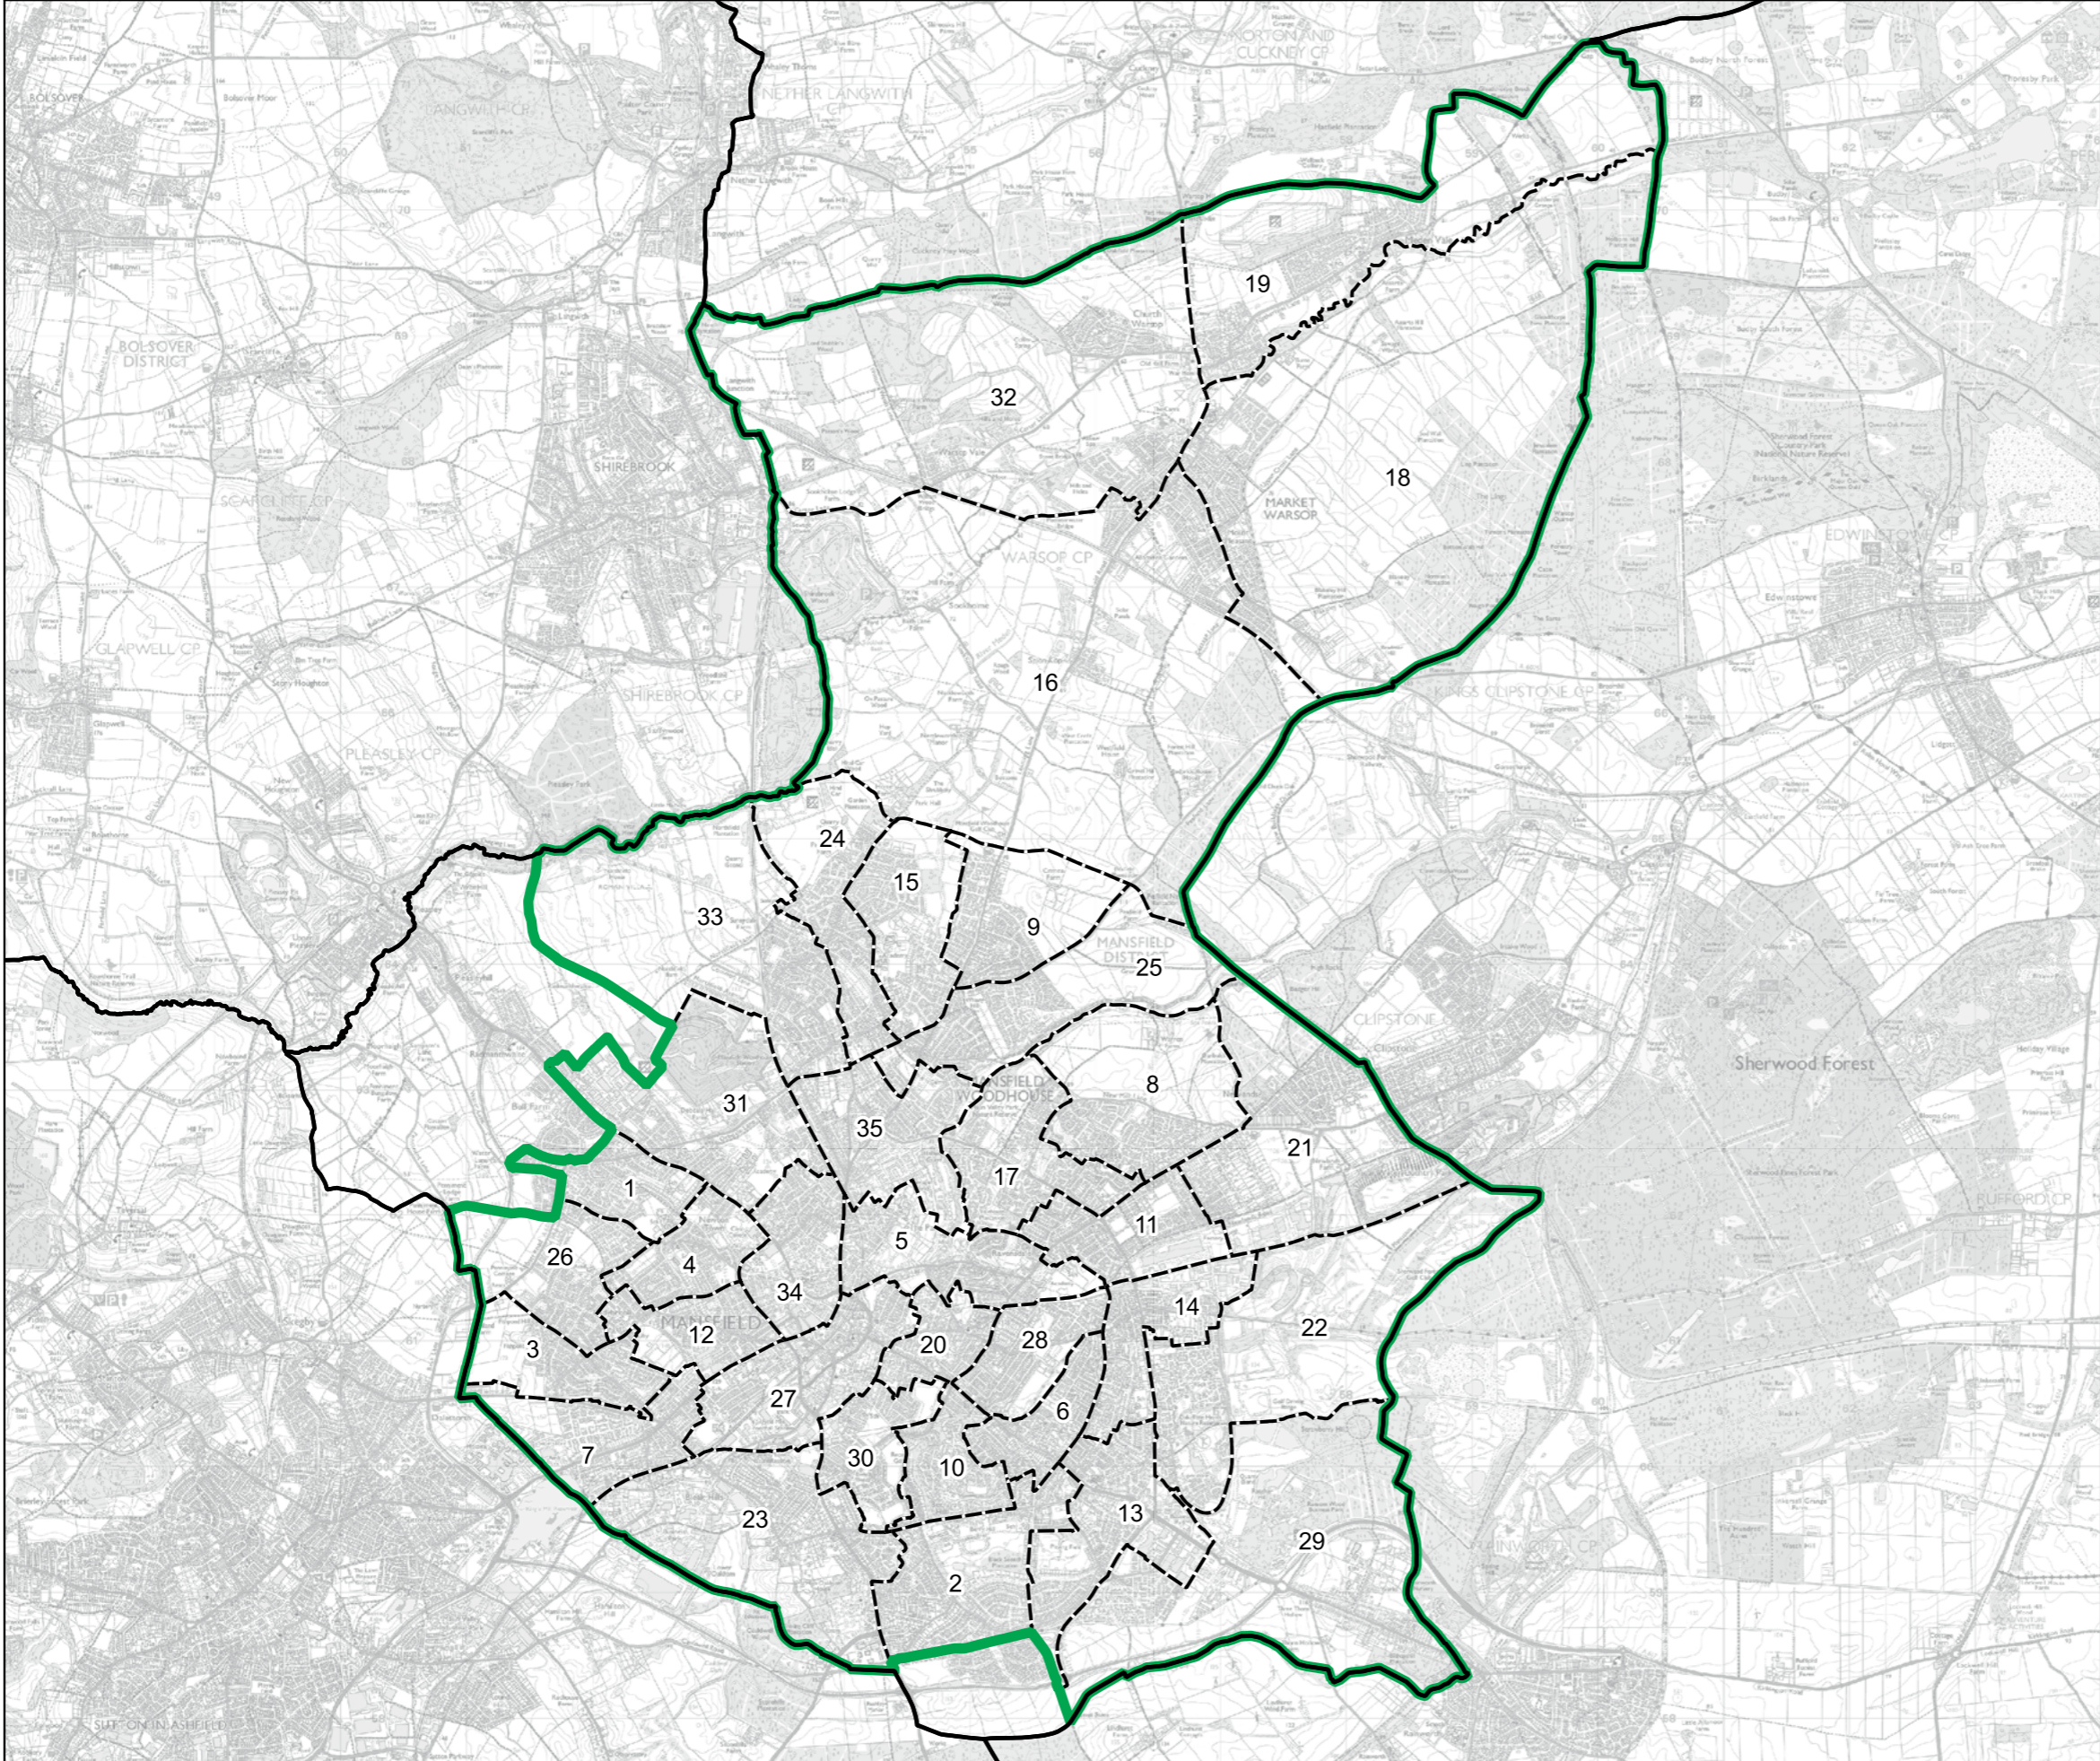

Wards:

- 1 Abbott
- 2 Berry Hill (Part)
- 3 Brick Kiln
- 4 Broomhill
- 5 Carr Bank
- 6 Eaking
- 7 Grange Farm
- 8 Holly
- 9 Hornby
- 10 Kings Walk
- 11 Kingsway
- 12 Ladybrook
- 13 Lindhurst
- 14 Ling Forest
- 15 Manor
- 16 Market Warsop
- 17 Maun Valley
- 18 Meden
- 19 Netherfield
- 20 Newgate
- 21 Newlands
- 22 Oak Tree
- 23 Oakham
- 24 Park Hall
- 25 Peafields
- 26 Penniment
- 27 Portland
- 28 Racecourse
- 29 Ransom Wood
- 30 Sandhurst
- 31 Sherwood
- 32 Warsop Carrs
- 33 Woodhouse
- 34 Woodlands
- 35 Yeoman Hill

- Constituency
- Local Authorities
- Wards

0 0.8 1.6 km

© Crown copyright and database rights 2023 OS 100018289. You are permitted to use this data solely to enable you to respond to, or interact with, the organisation that provided you with the data. You are not permitted to copy, sub-licence, distribute or sell any of this data to third parties in any form. Third party rights to enforce the terms of this licence shall be reserved to OS.