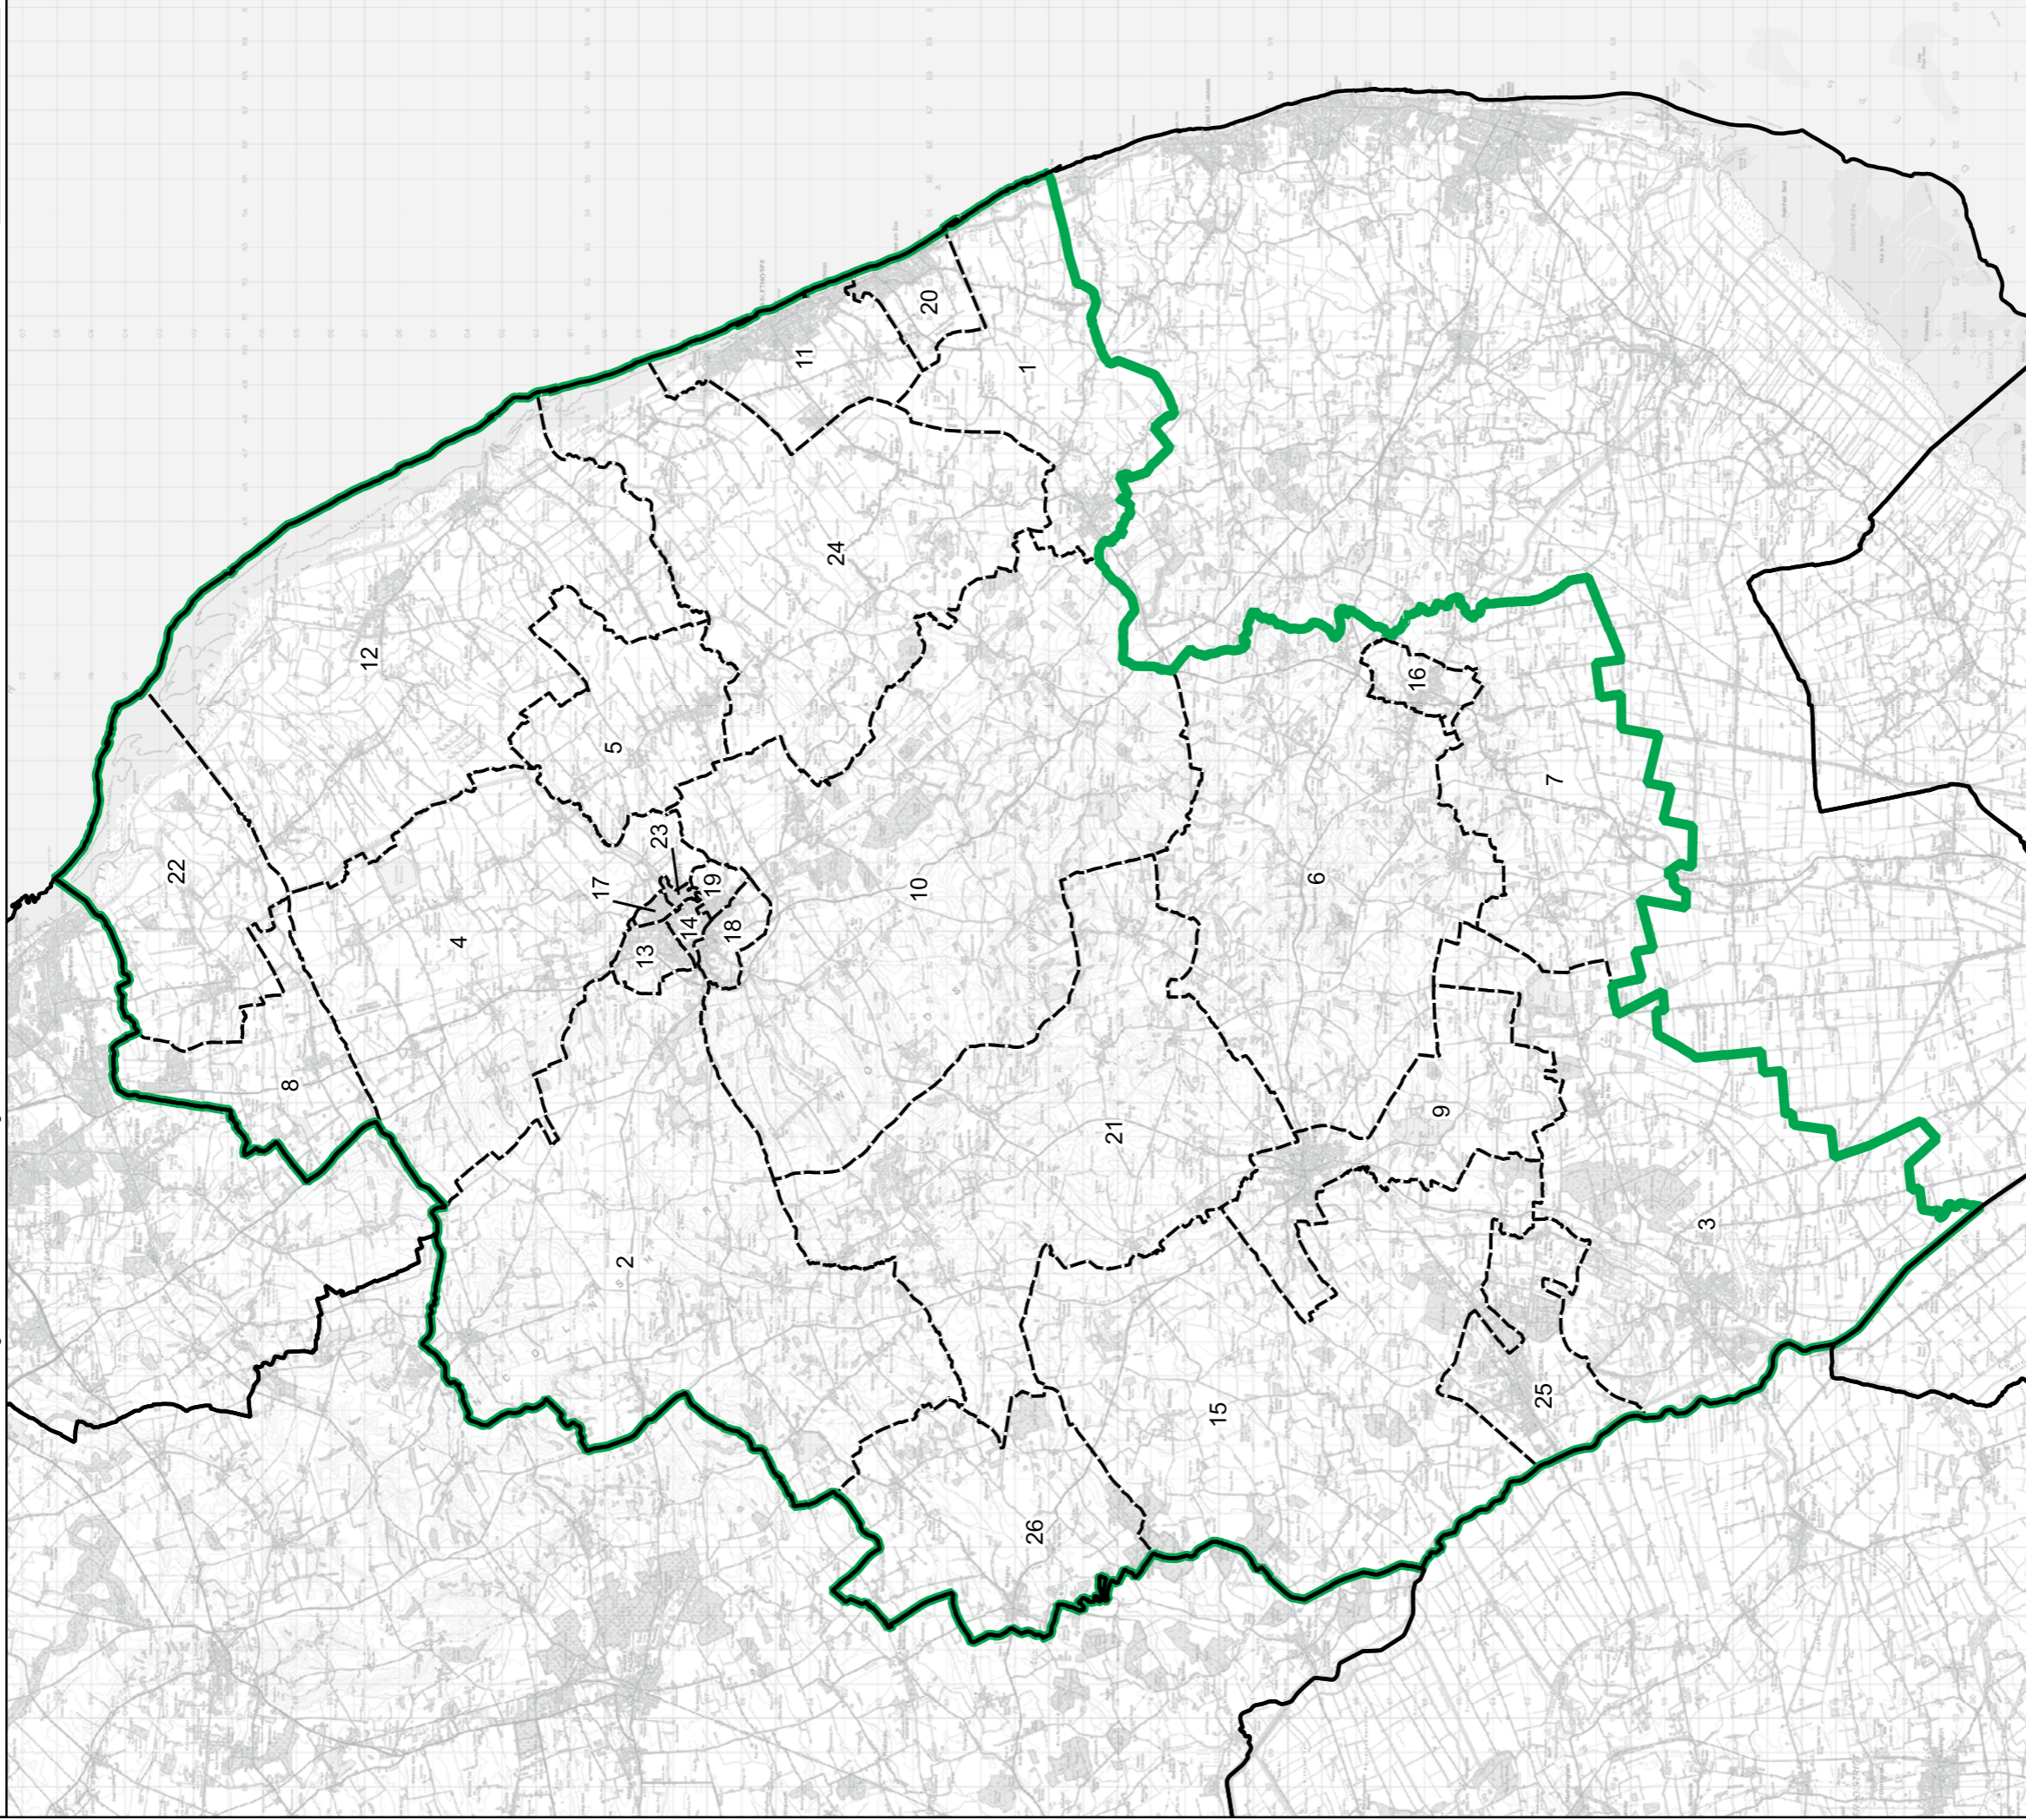

Boundary Commission for England - Final Recommendations for the East Midlands Region
Louth and Horncastle County Constituency - Electorate 75,959

Wards:

- 1 Alford
- 2 Binbrook
- 3 Coningsby & Mareham
- 4 Fulstow
- 5 Grimoldby
- 6 Hagworthingham
- 7 Halton Hollegate

- 8 Holton-le-Clay & North Thoresby
- 9 Horncastle
- 10 Legbourne
- 11 Mablethorpe
- 12 Marshchapel & Somercotes
- 13 North Holme

- 14 Priory & St. James'
- 15 Roughton
- 16 Spilsby
- 17 St. Margaret's
- 18 St. Mary's
- 19 St. Michael's
- 20 Sutton on Sea
- 21 Telford & Donington

- 22 Tetney
- 23 Trinity
- 24 Withern & Theddlethorpe
- 25 Woodhall Spa
- 26 Wragby

Constituency

Local Authorities

Wards

© Crown copyright and database rights 2023 OS 100018289. You are permitted to use this data solely to enable you to respond to, or interact with, the organisation that provided you with the data. You are not permitted to copy, sub-licence, distribute or sell any of this data to third parties in any form. Third party rights to enforce the terms of this licence shall be reserved to OS.

Louth and Horncastle County Constituency