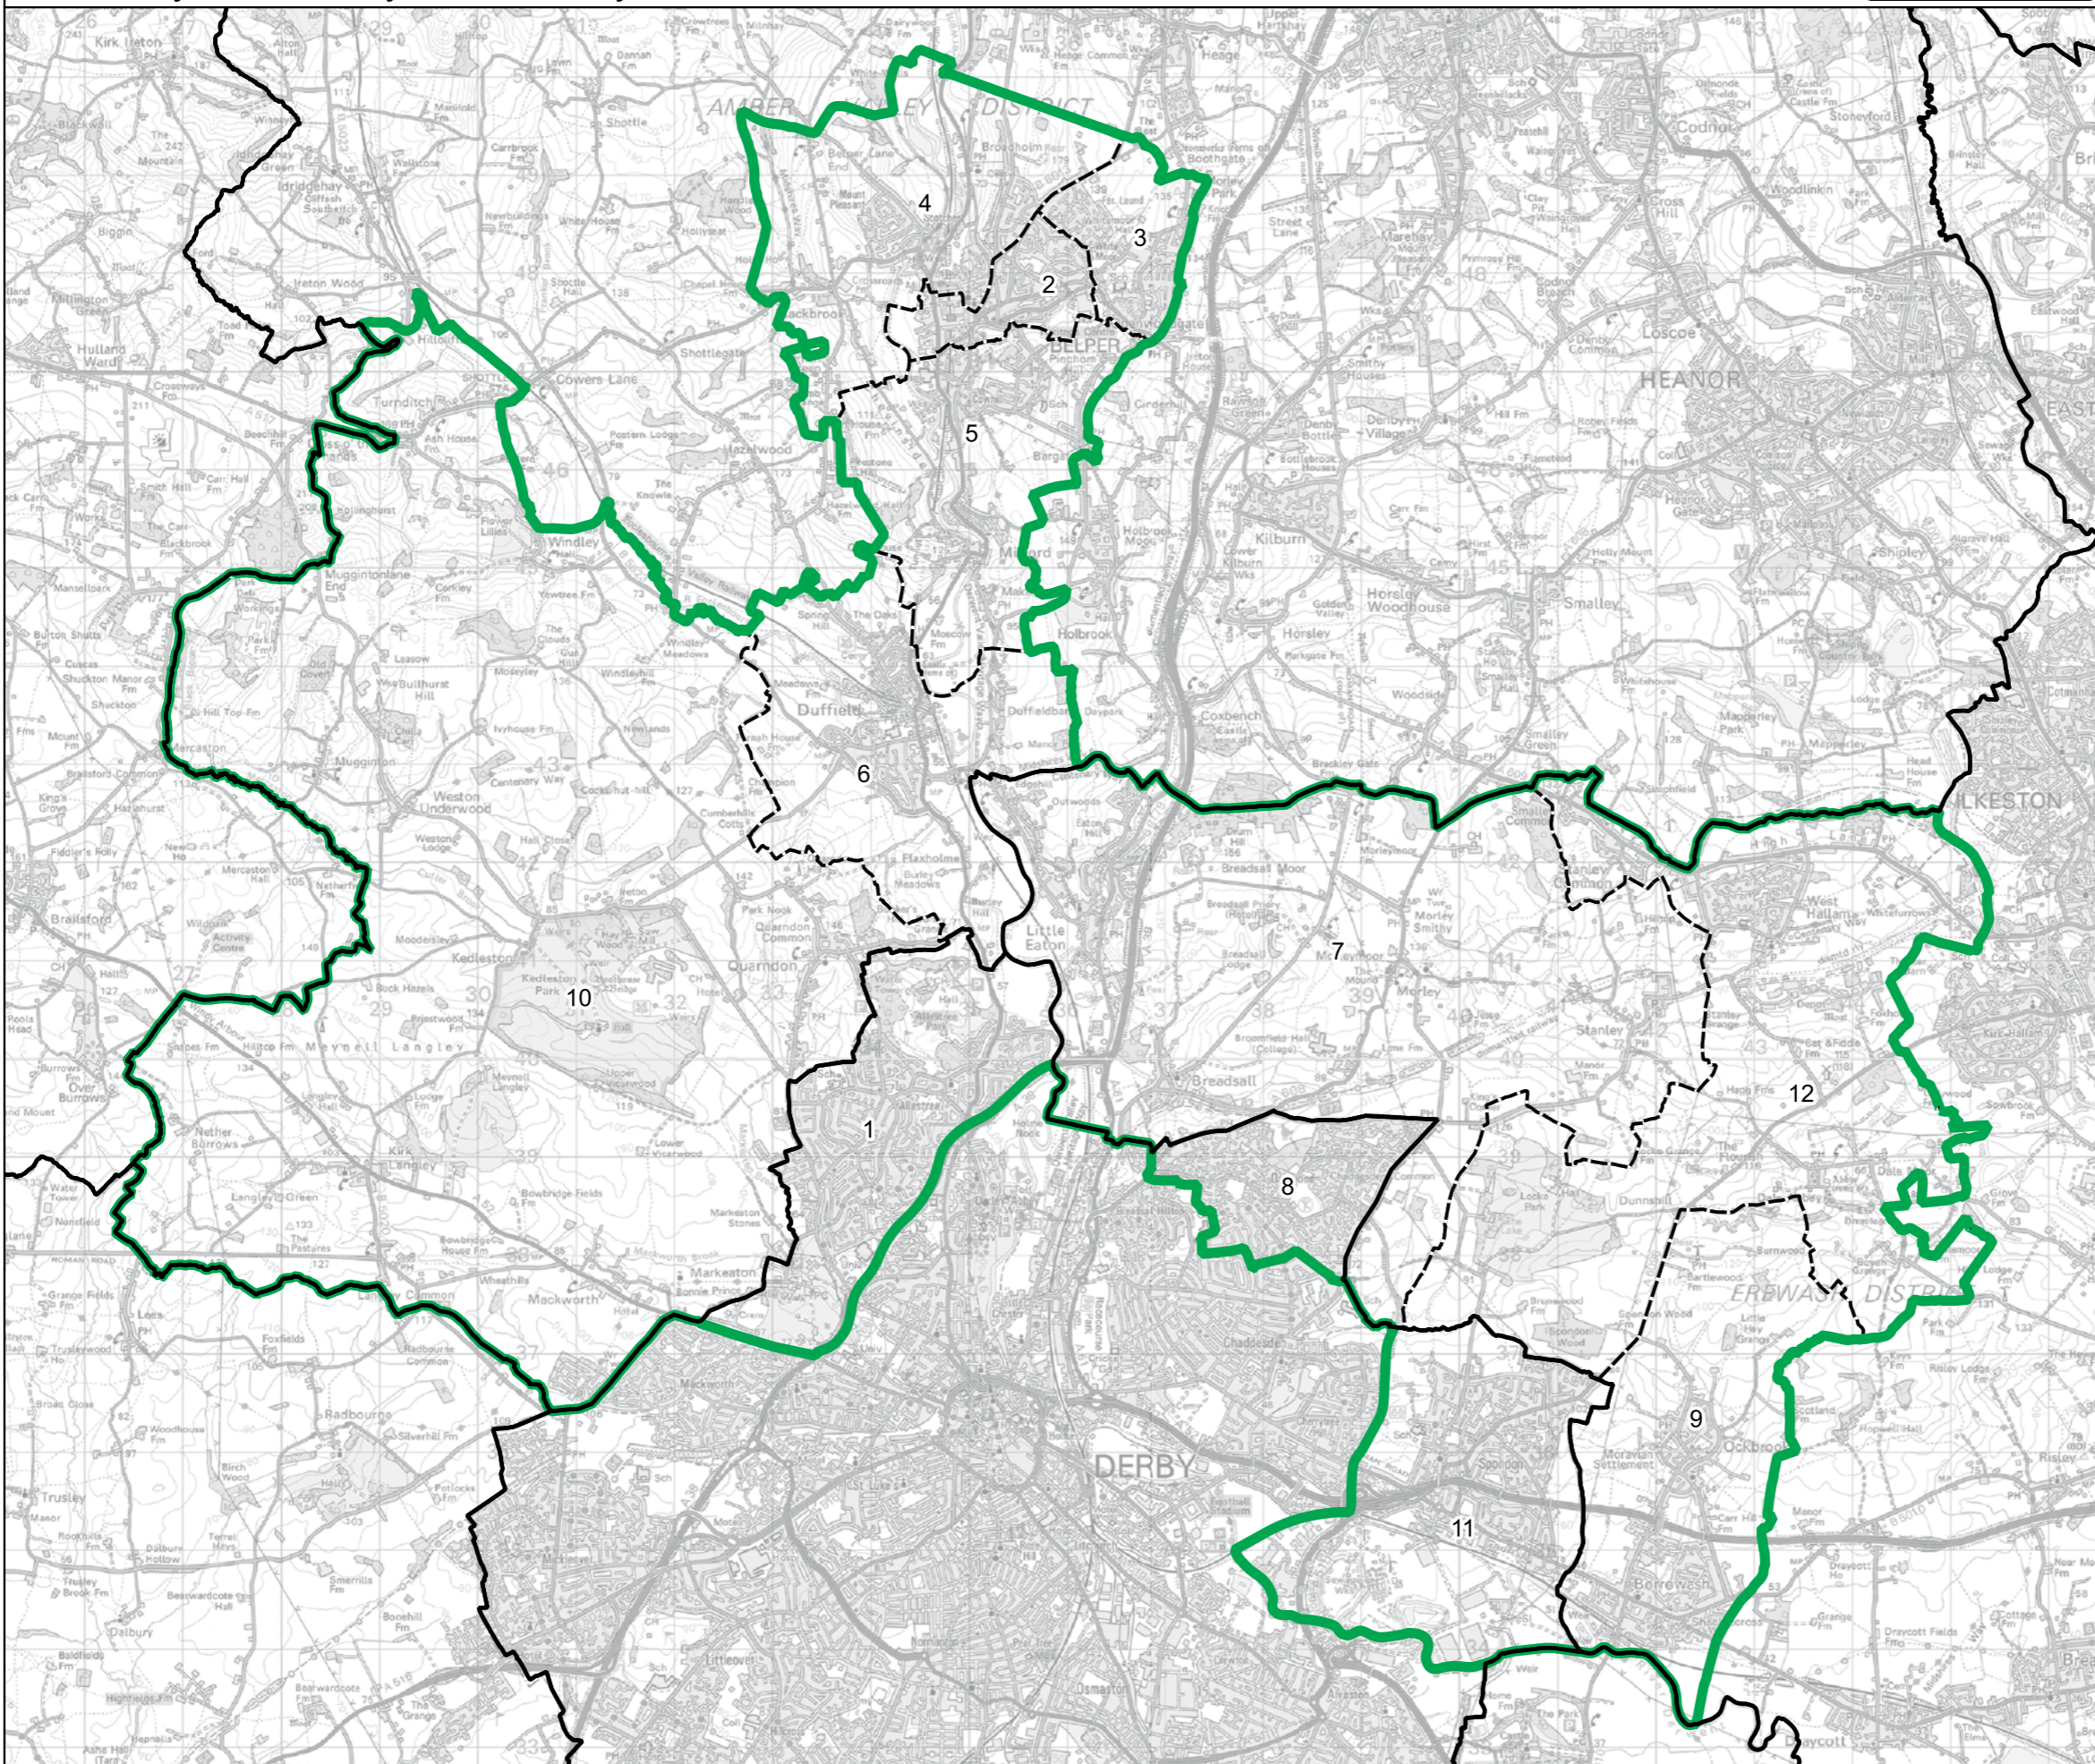

Boundary Commission for England - Final Recommendations for the East Midlands Region

Mid Derbyshire County Constituency - Electorate 70,085

1. Wards:
2. 1 Allestree
   - 2 Belper Central
   - 3 Belper East
   - 4 Belper North
   - 5 Belper South
   - 6 Duffield
   - 7 Little Eaton & Stanley
   - 8 Oakwood
   - 9 Ockbrook & Borrowwash
   - 10 South West Parishes
   - 11 Spondon
   - 12 West Hallam & Dale Abbey

- Constituency
- Local Authorities
- Wards

0 1 2 km

© Crown copyright and database rights 2023 OS 100018289. You are permitted to use this data solely to enable you to respond to, or interact with, the organisation that provided you with the data. You are not permitted to copy, sub-licence, distribute or sell any of this data to third parties in any form. Third party rights to enforce the terms of this licence shall be reserved to OS.