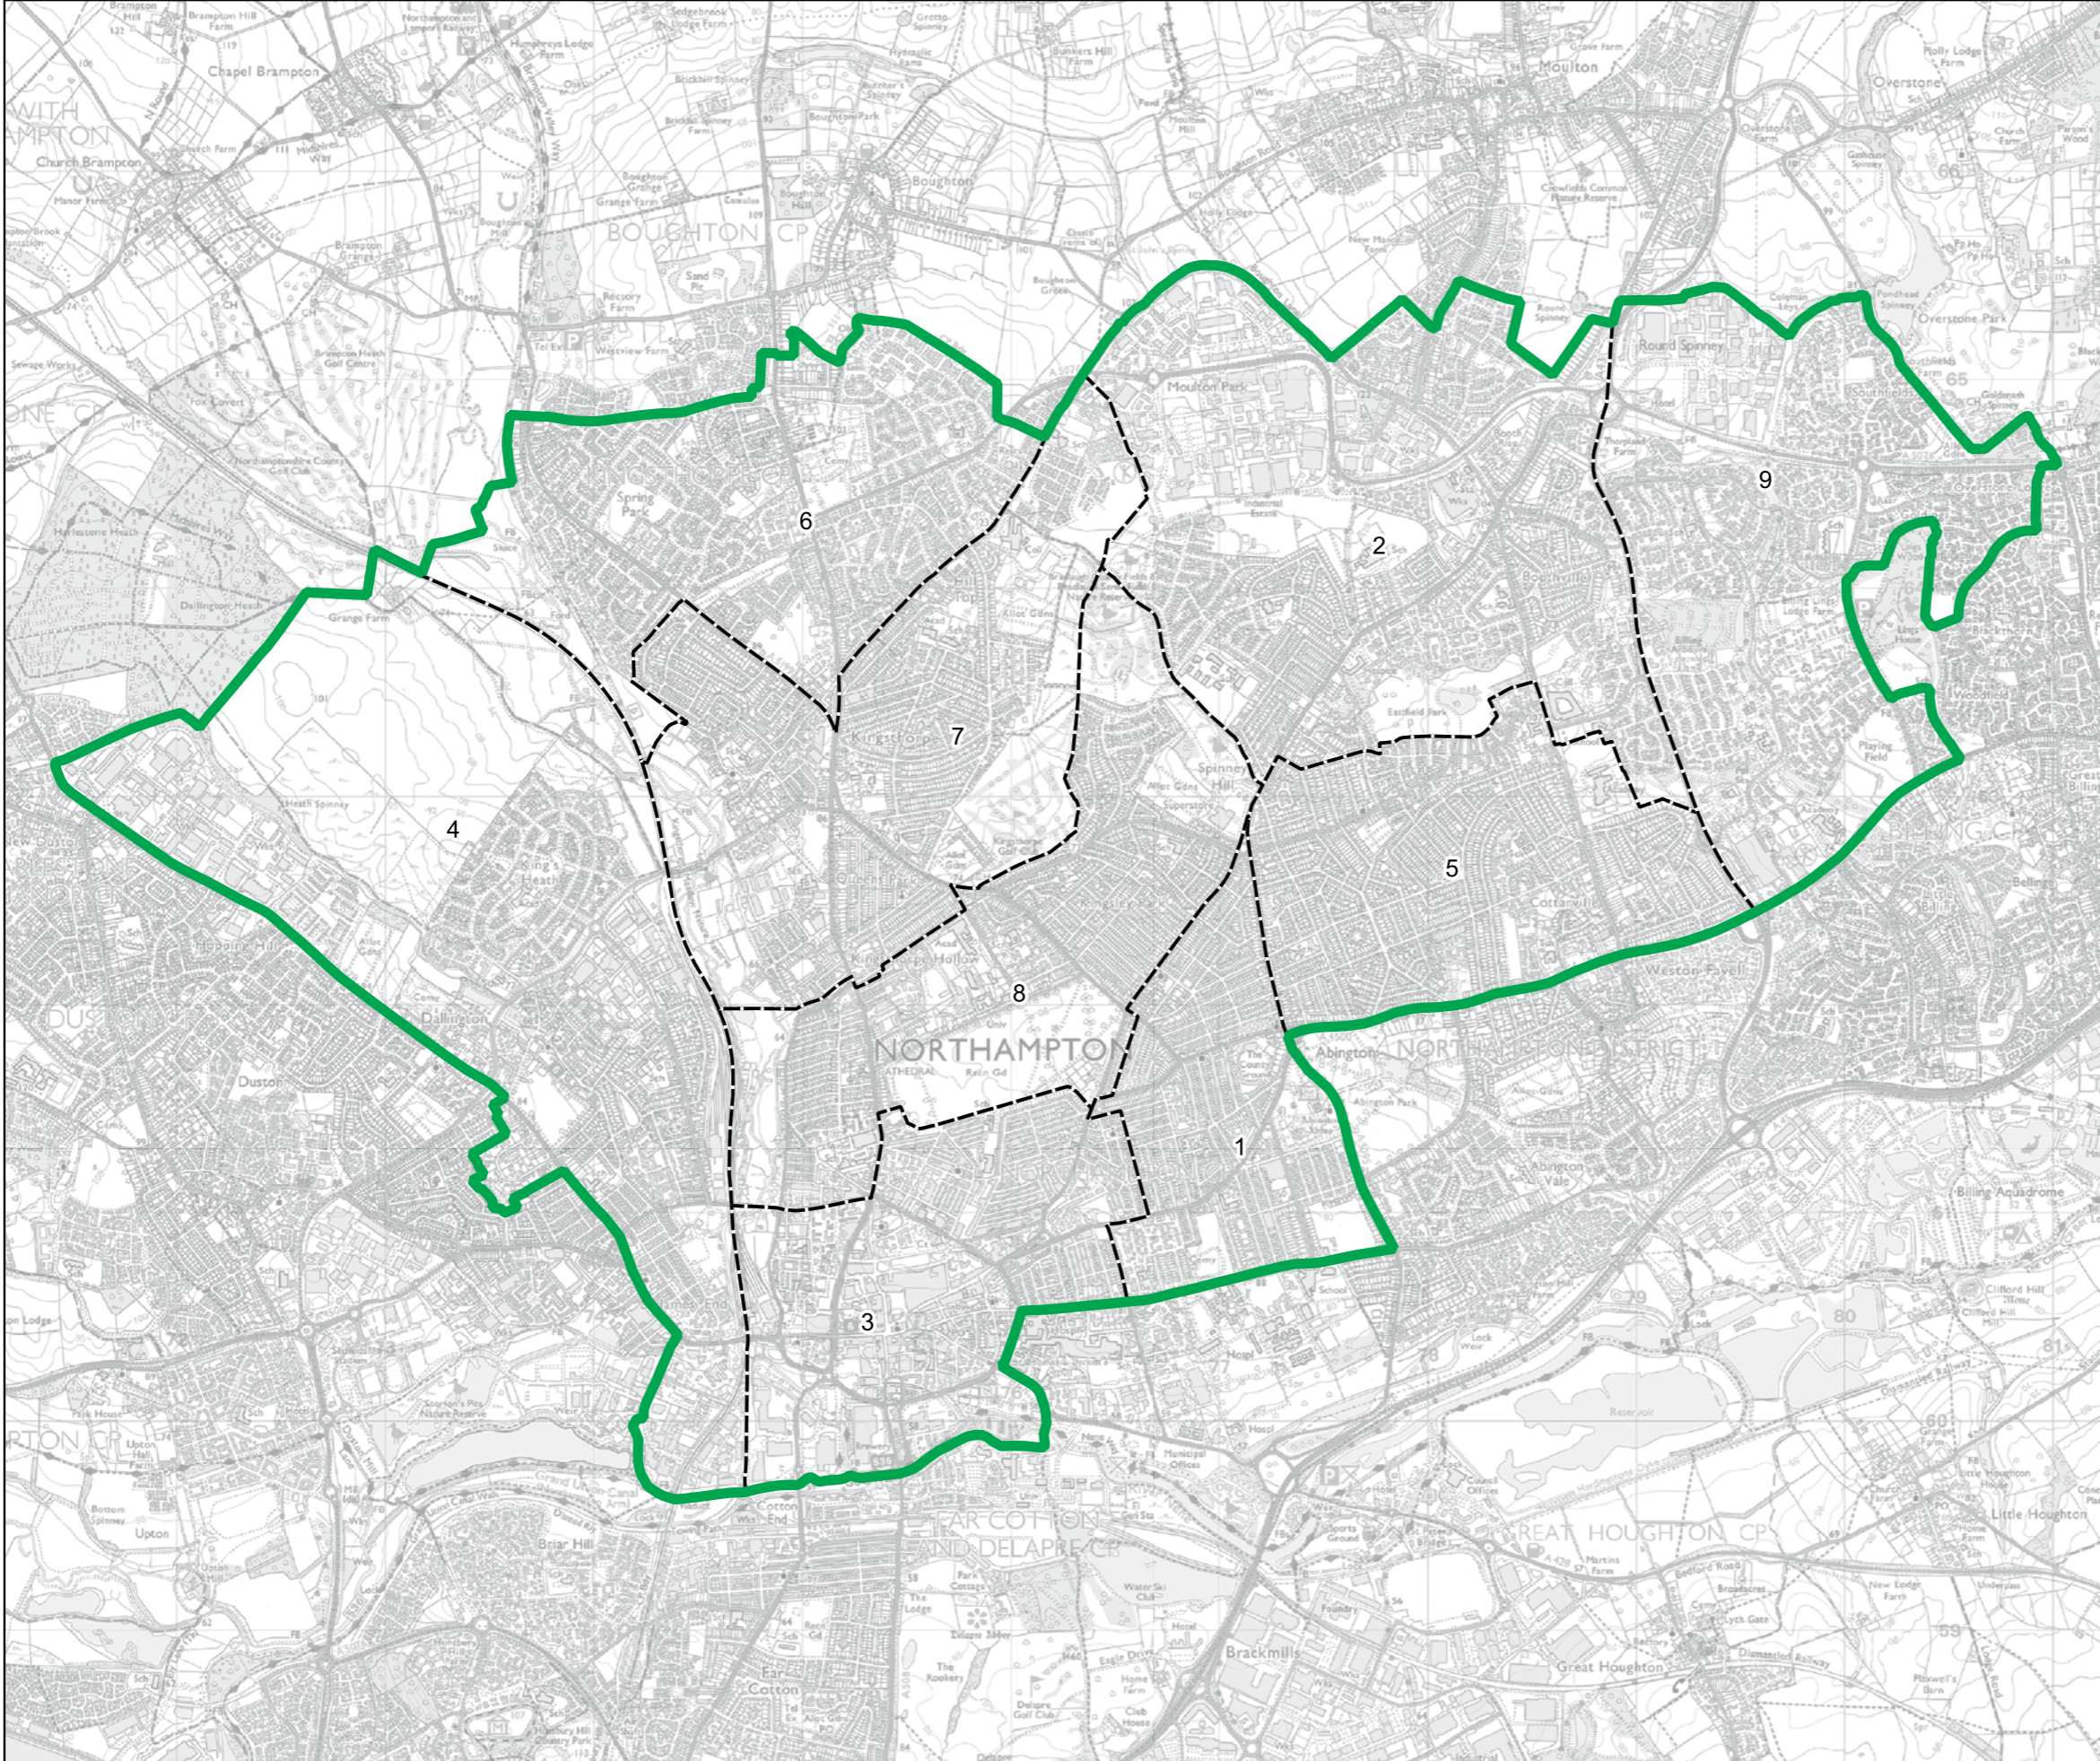

Wards:

- 1 Abington and Phippsville
- 2 Boothville and Parklands
- 3 Castle
- 4 Dallington Spencer
- 5 Headlands
- 6 Kingsthorpe North
- 7 Kingsthorpe South
- 8 St. George
- 9 Talavera

- Constituency
- Local Authorities
- Wards

0 0.4 0.8 km

© Crown copyright and database rights 2023 OS 100018289. You are permitted to use this data solely to enable you to respond to, or interact with, the organisation that provided you with the data. You are not permitted to copy, sub-licence, distribute or sell any of this data to third parties in any form. Third party rights to enforce the terms of this licence shall be reserved to OS.

Northampton North Borough Constituency