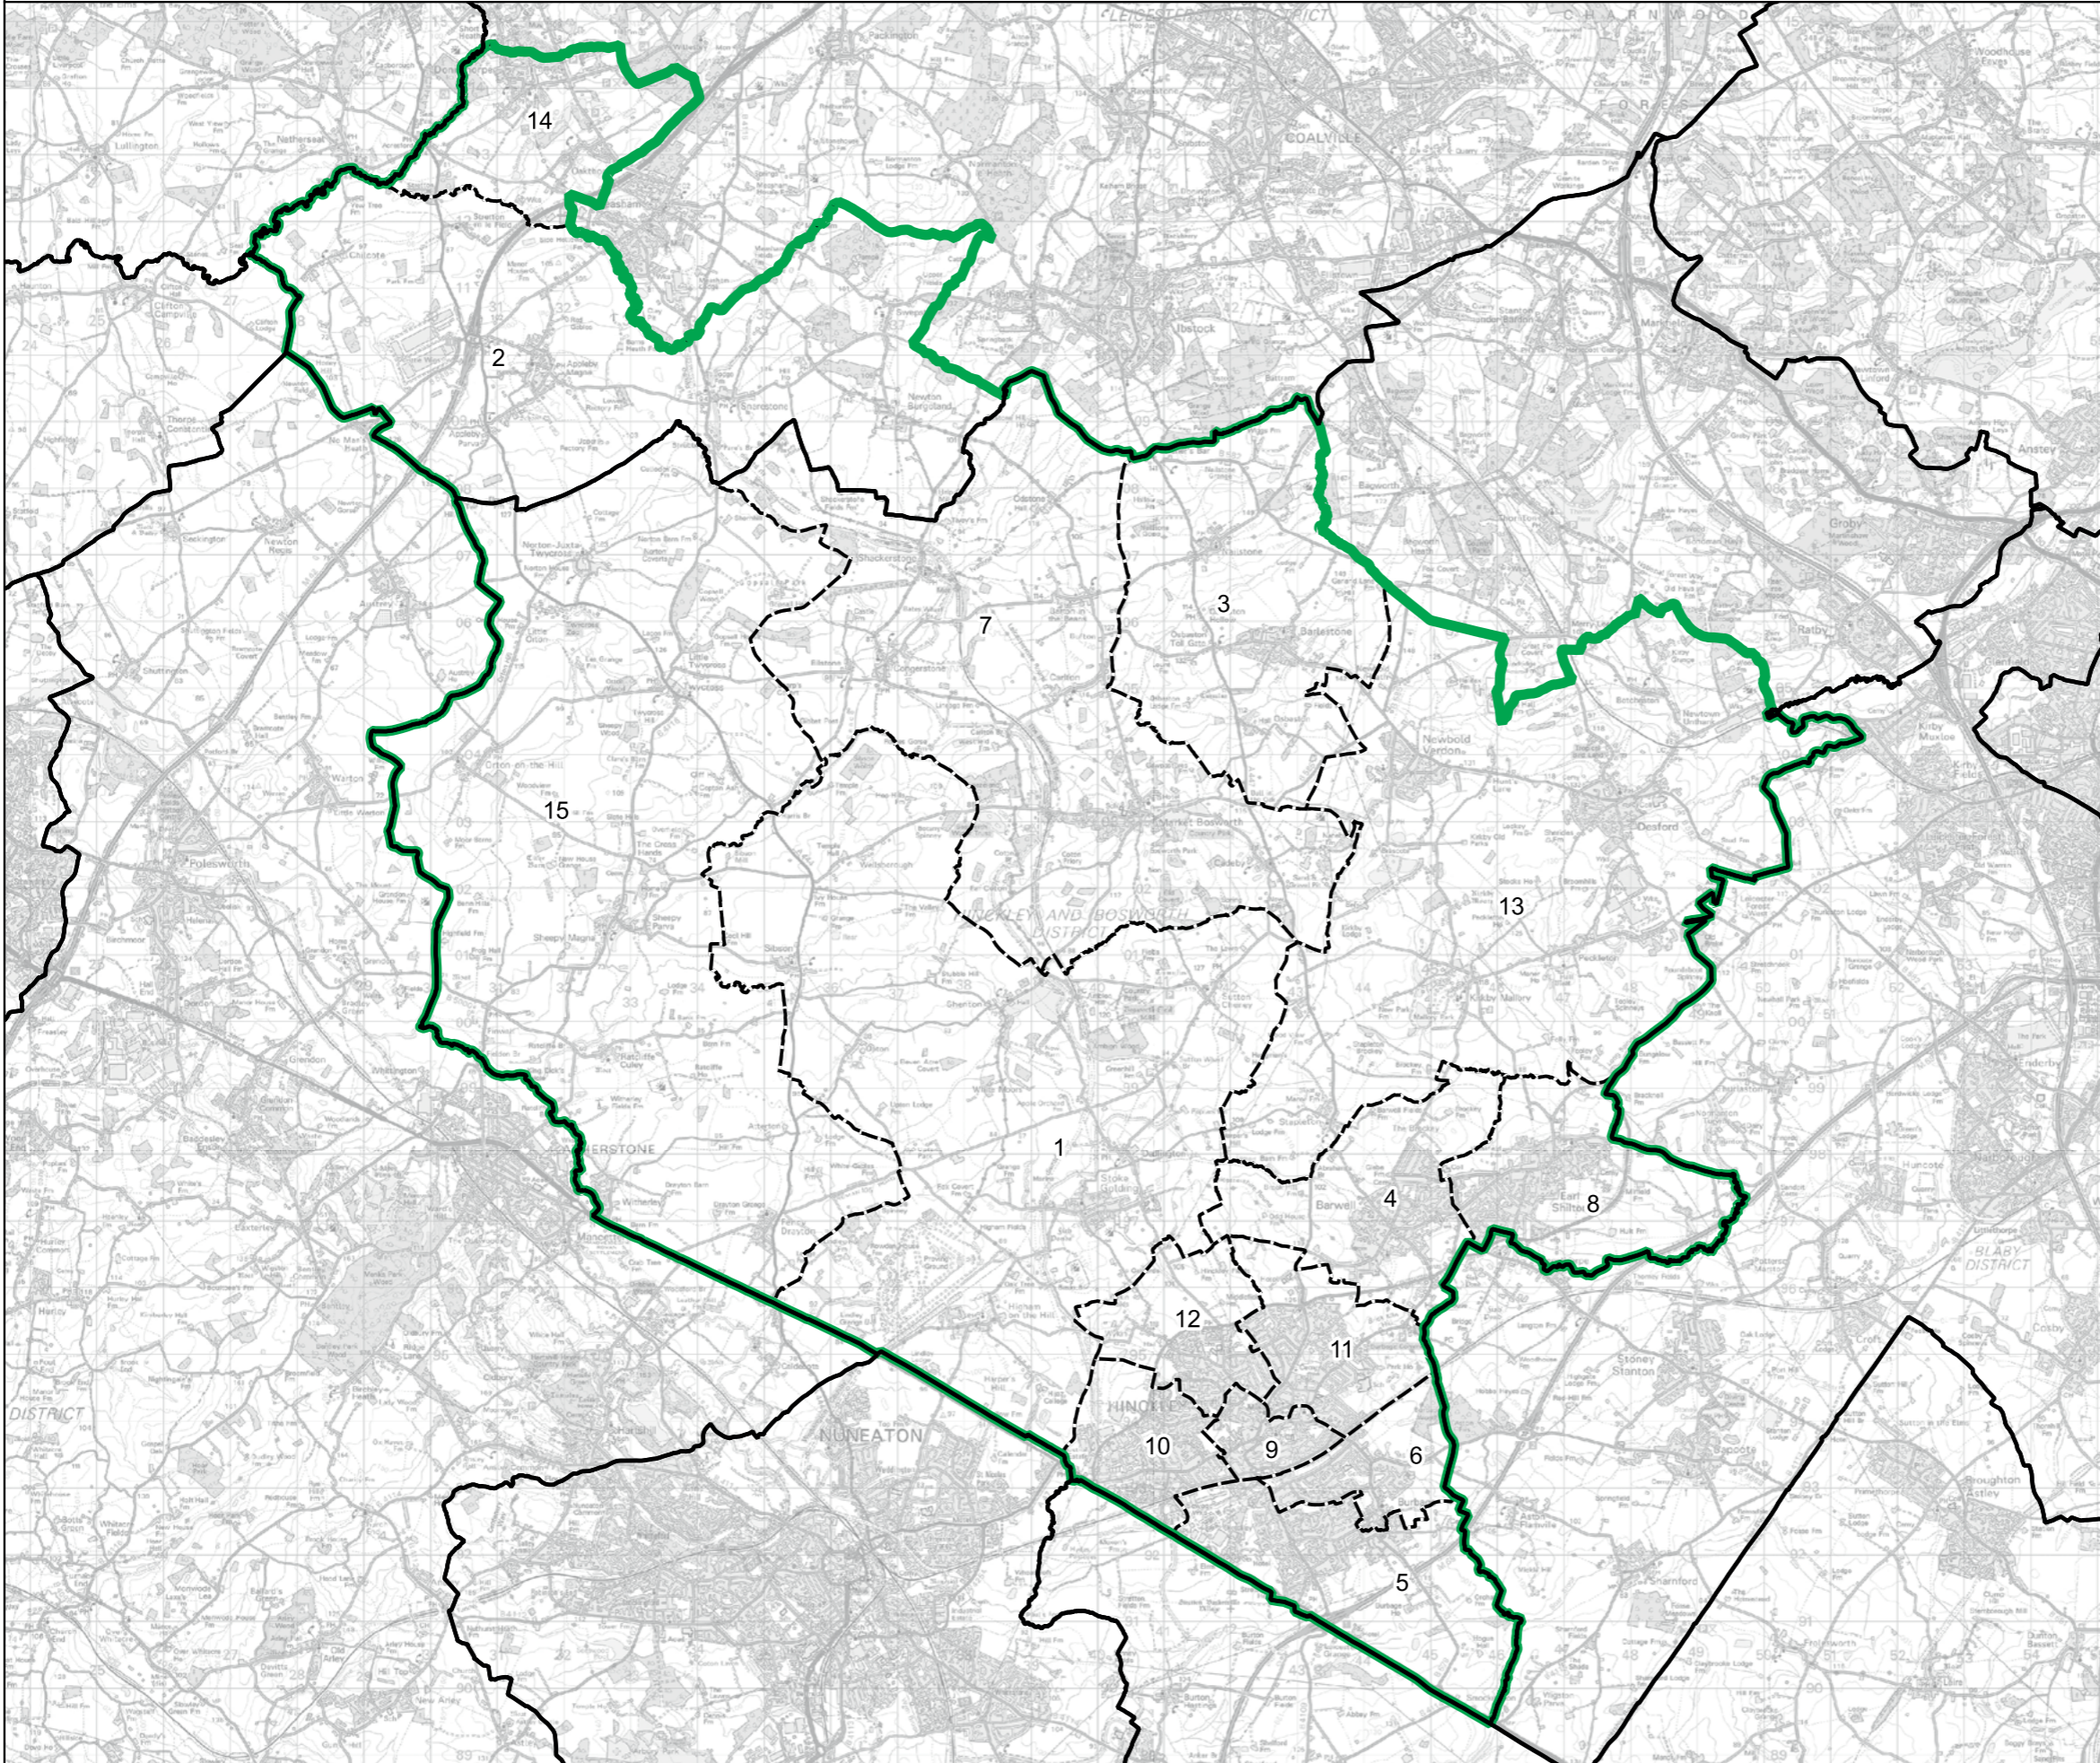

1. Wards:
1. 1 Ambien
  2. 2 Appleby
  3. 3 Barlestone, Nailstone and Osbaston
  4. 4 Barwell
  5. 5 Burbage Sketchley and Stretton
  6. 6 Burbage St. Catherines and Lash Hill
  7. 7 Cadeby, Carlton and Market
  8. 8 Bosworth with Shackerstone
  9. 9 Earl Shilton
  10. 10 Hinckley Castle
  11. 11 Hinckley Clarendon
  12. 12 Hinckley De Montfort
  13. 13 Hinckley Trinity
  14. 14 Newbold Verdun with Desford and Peckleton
  15. 15 Oakthorpe & Donisthorpe
  16. 16 Twycross and Witherley with Sheepy

- Constituency
- Local Authorities
- Wards

0 1 2 km

© Crown copyright and database rights 2023 OS 100018289. You are permitted to use this data solely to enable you to respond to, or interact with, the organisation that provided you with the data. You are not permitted to copy, sub-licence, distribute or sell any of this data to third parties in any form. Third party rights to enforce the terms of this licence shall be reserved to OS.