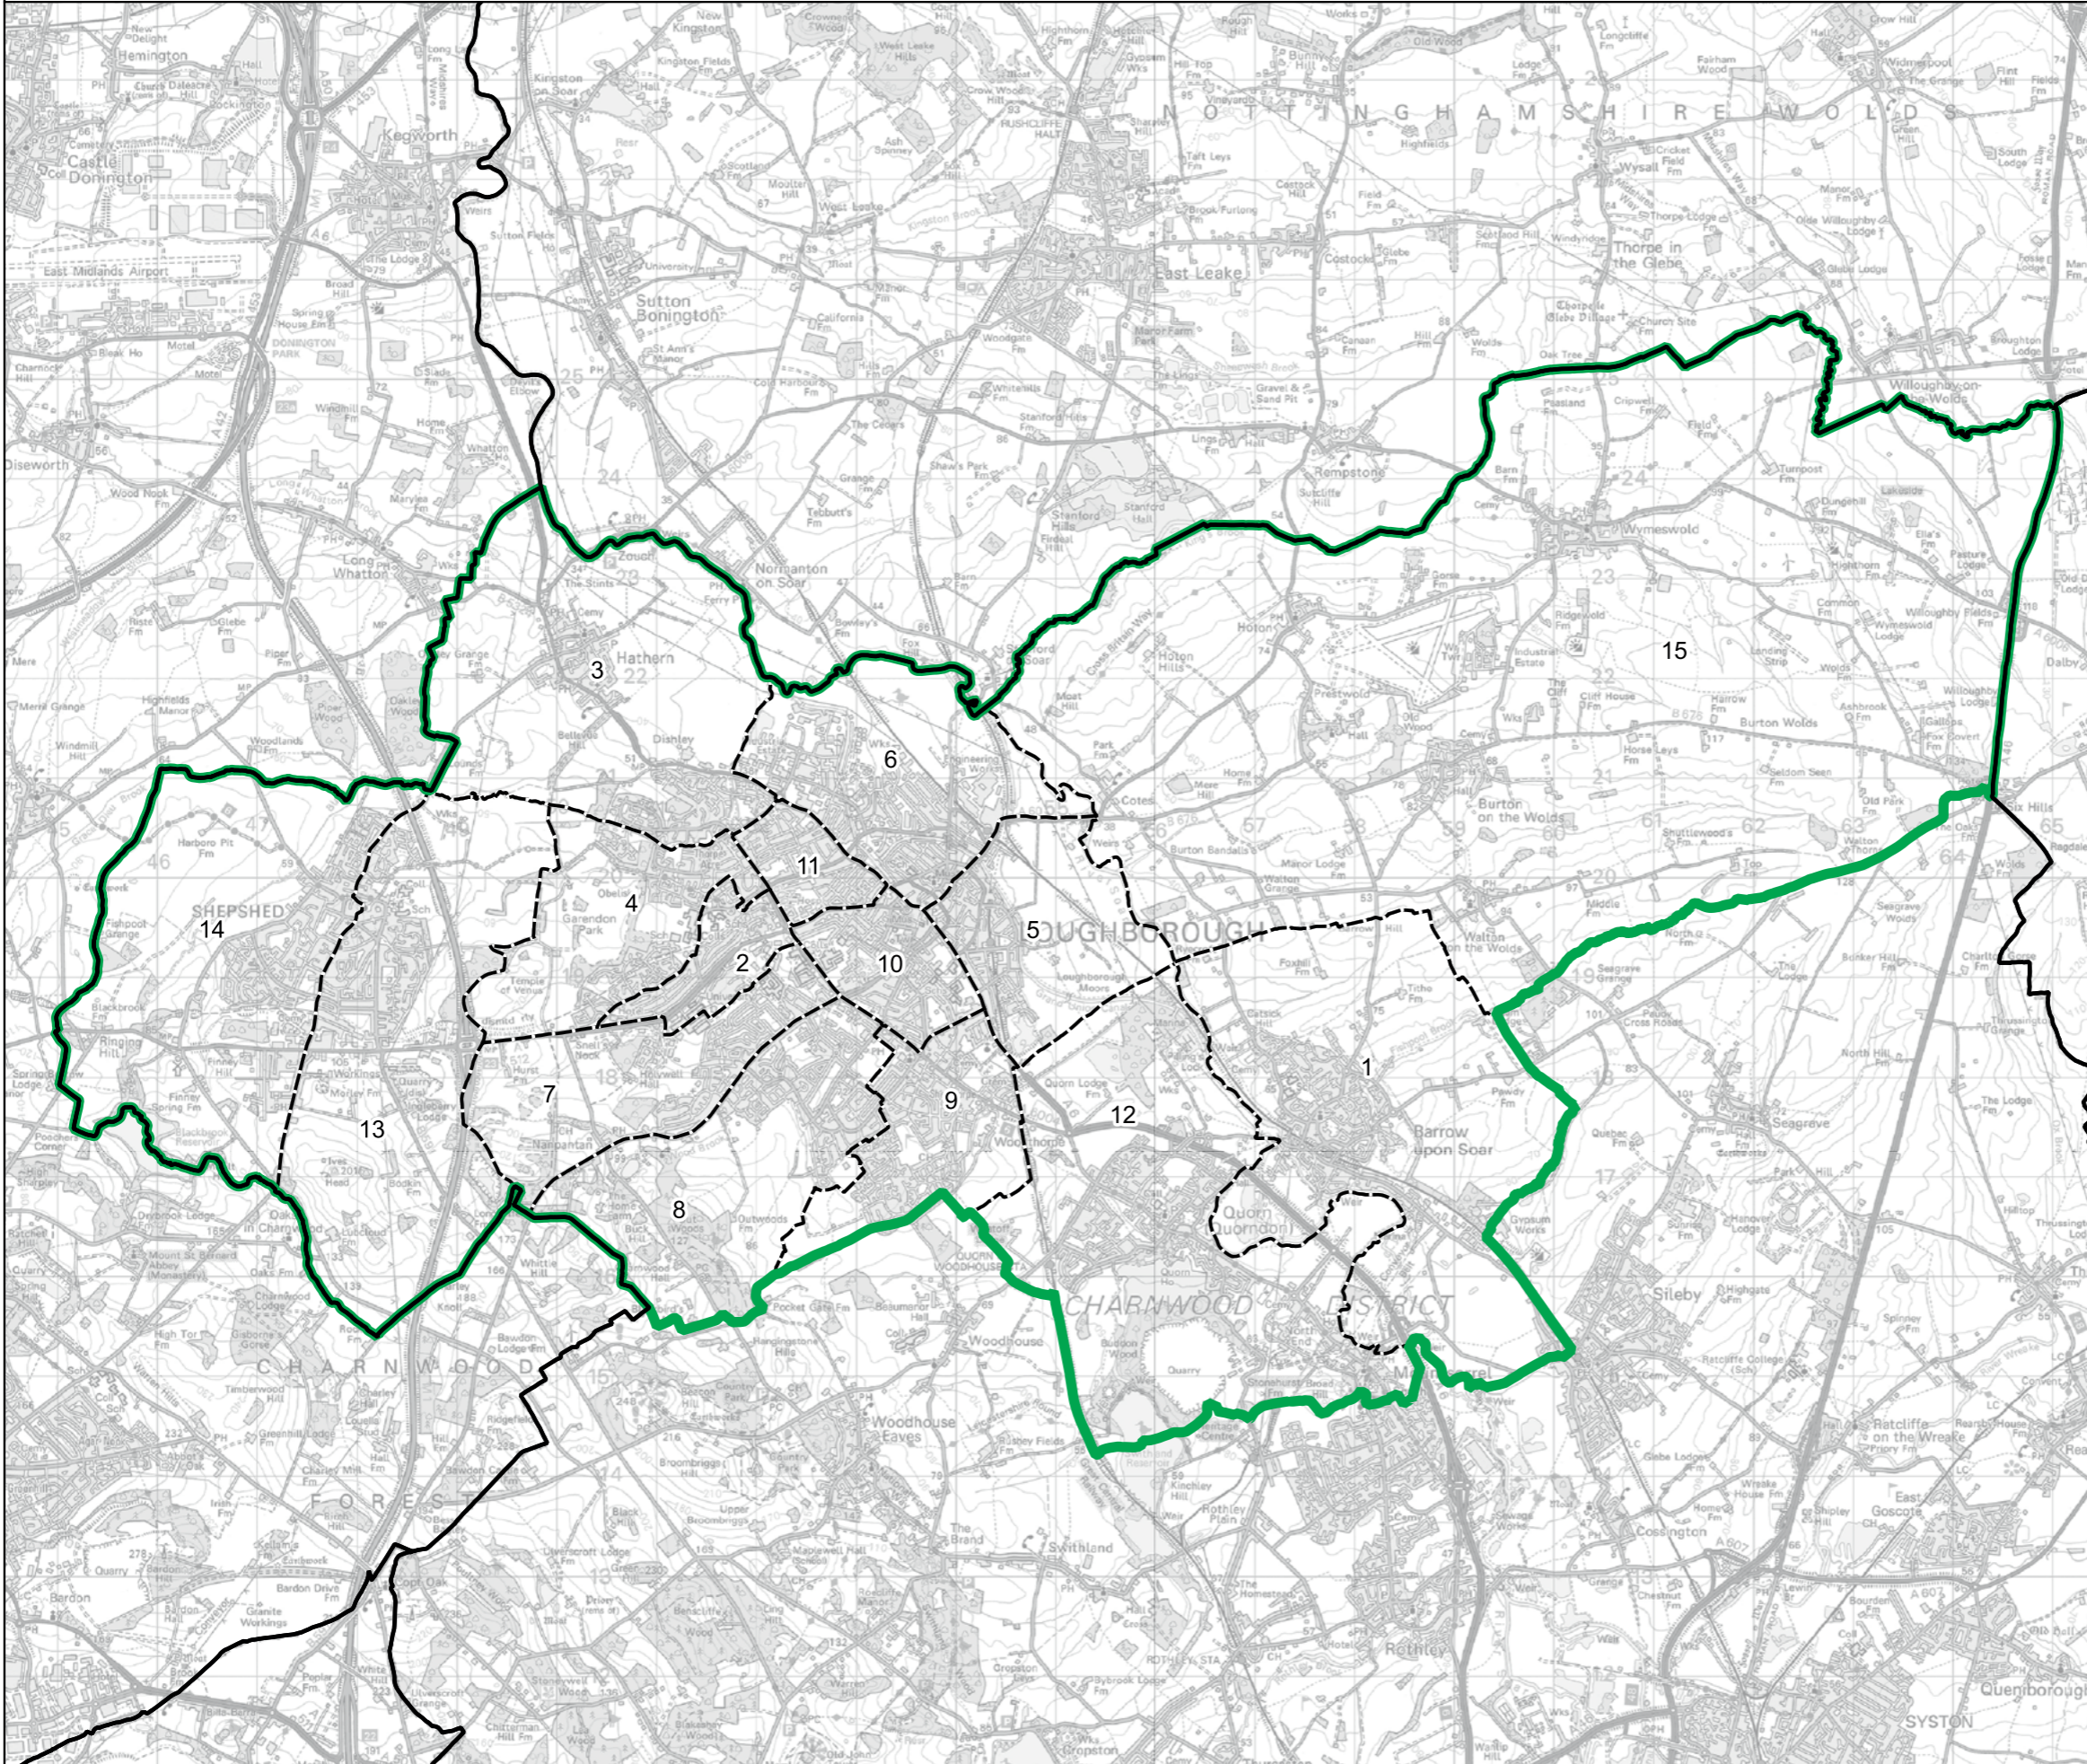

Lincoln Borough Constituency

Wards:

- 1 Barrow and Sileby West
- 2 Loughborough Ashby
- 3 Loughborough Dishley and Hathern
- 4 Loughborough Garendon
- 5 Loughborough Hastings
- 6 Loughborough Lemyngton
- 7 Loughborough Nanpantan
- 8 Loughborough Outwoods
- 9 Loughborough Shelthorpe
- 10 Loughborough Southfields
- 11 Loughborough Storer
- 12 Quorn and Mountsorrel Castle
- 13 Shepshed East
- 14 Shepshed West
- 15 The Wolds