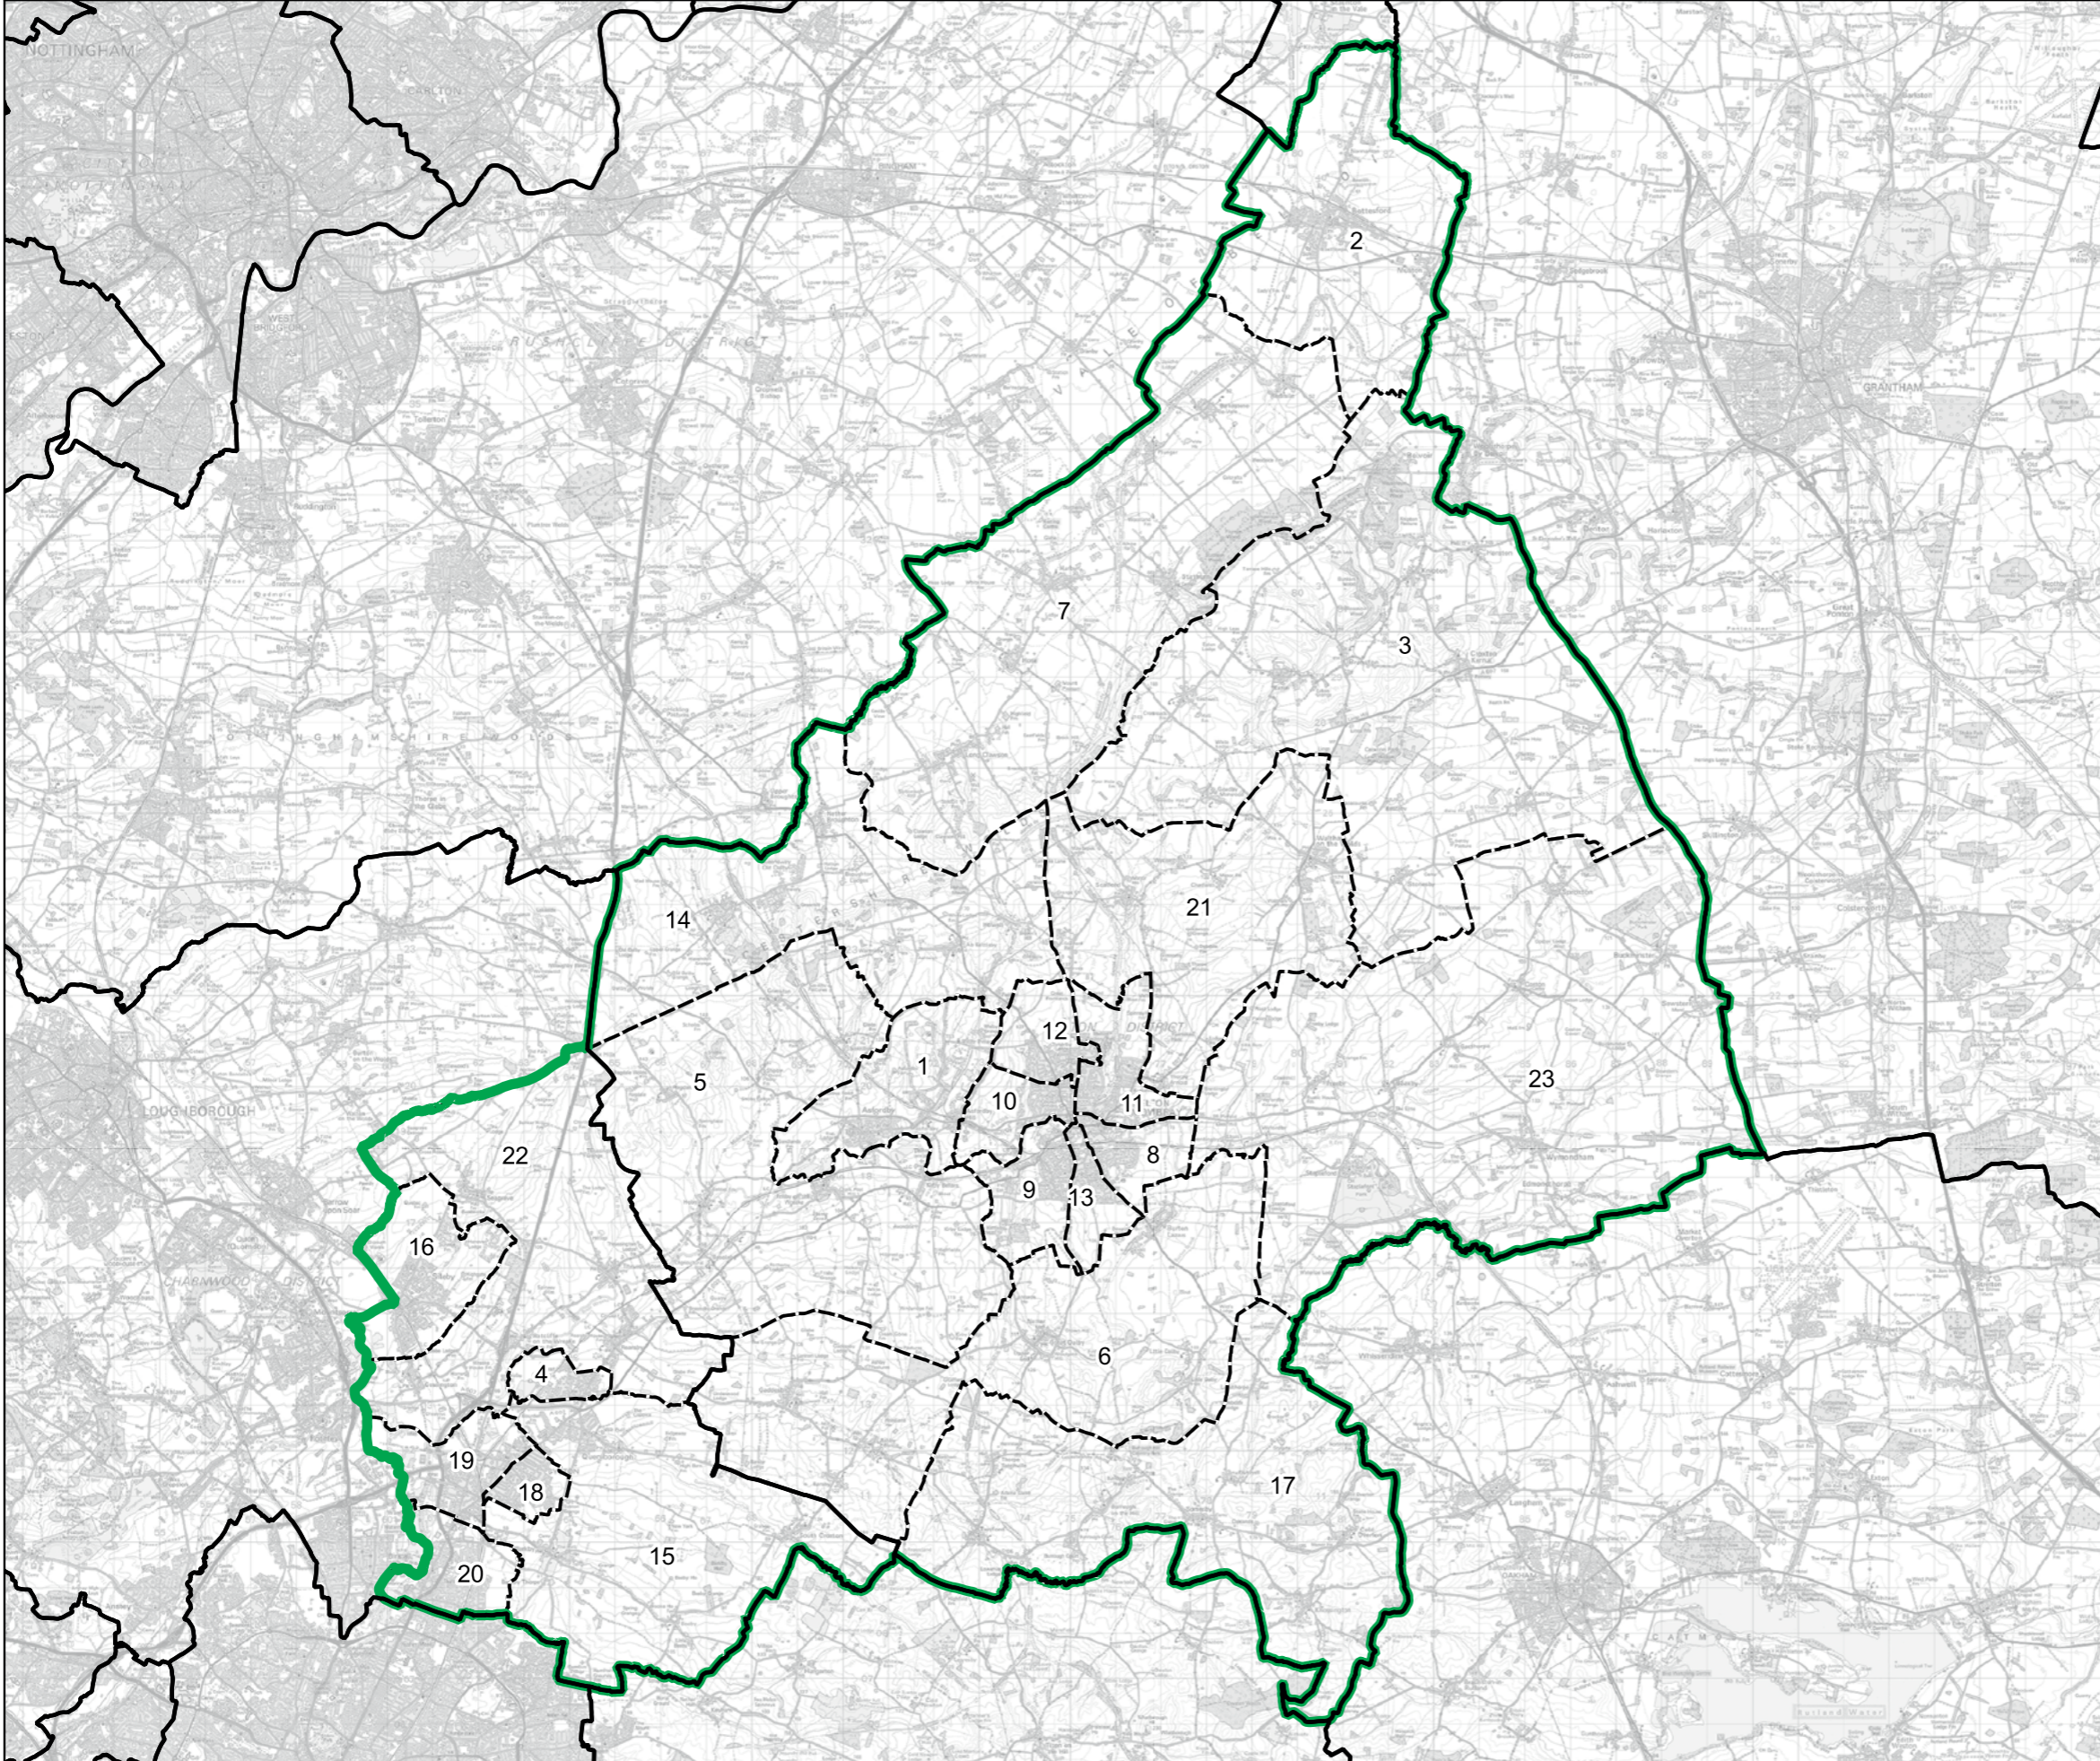

Wards:

- 1 Asfordby
- 2 Bottesford
- 3 Croxton Kerrial
- 4 East Goscote
- 5 Frisby-on-the-Wreake
- 6 Gaddesby
- 7 Long Clawson and Stathern
- 8 Melton Craven
- 9 Melton Dorian
- 10 Melton Egerton
- 11 Melton Newport
- 12 Melton Sysonby
- 13 Melton Warwick
- 14 Old Dalby
- 15 Queniborough
- 16 Sileby
- 17 Somerby
- 18 Syston East
- 19 Syston West
- 20 Thurmaston
- 21 Waltham-on-the-Wolds
- 22 Wreake Villages
- 23 Wymondham

- Constituency
- Local Authorities
- Wards

0 2 4 km

© Crown copyright and database rights 2023 OS 100018289. You are permitted to use this data solely to enable you to respond to, or interact with, the organisation that provided you with the data. You are not permitted to copy, sub-licence, distribute or sell any of this data to third parties in any form. Third party rights to enforce the terms of this licence shall be reserved to OS.

Melton and Syston County Constituency