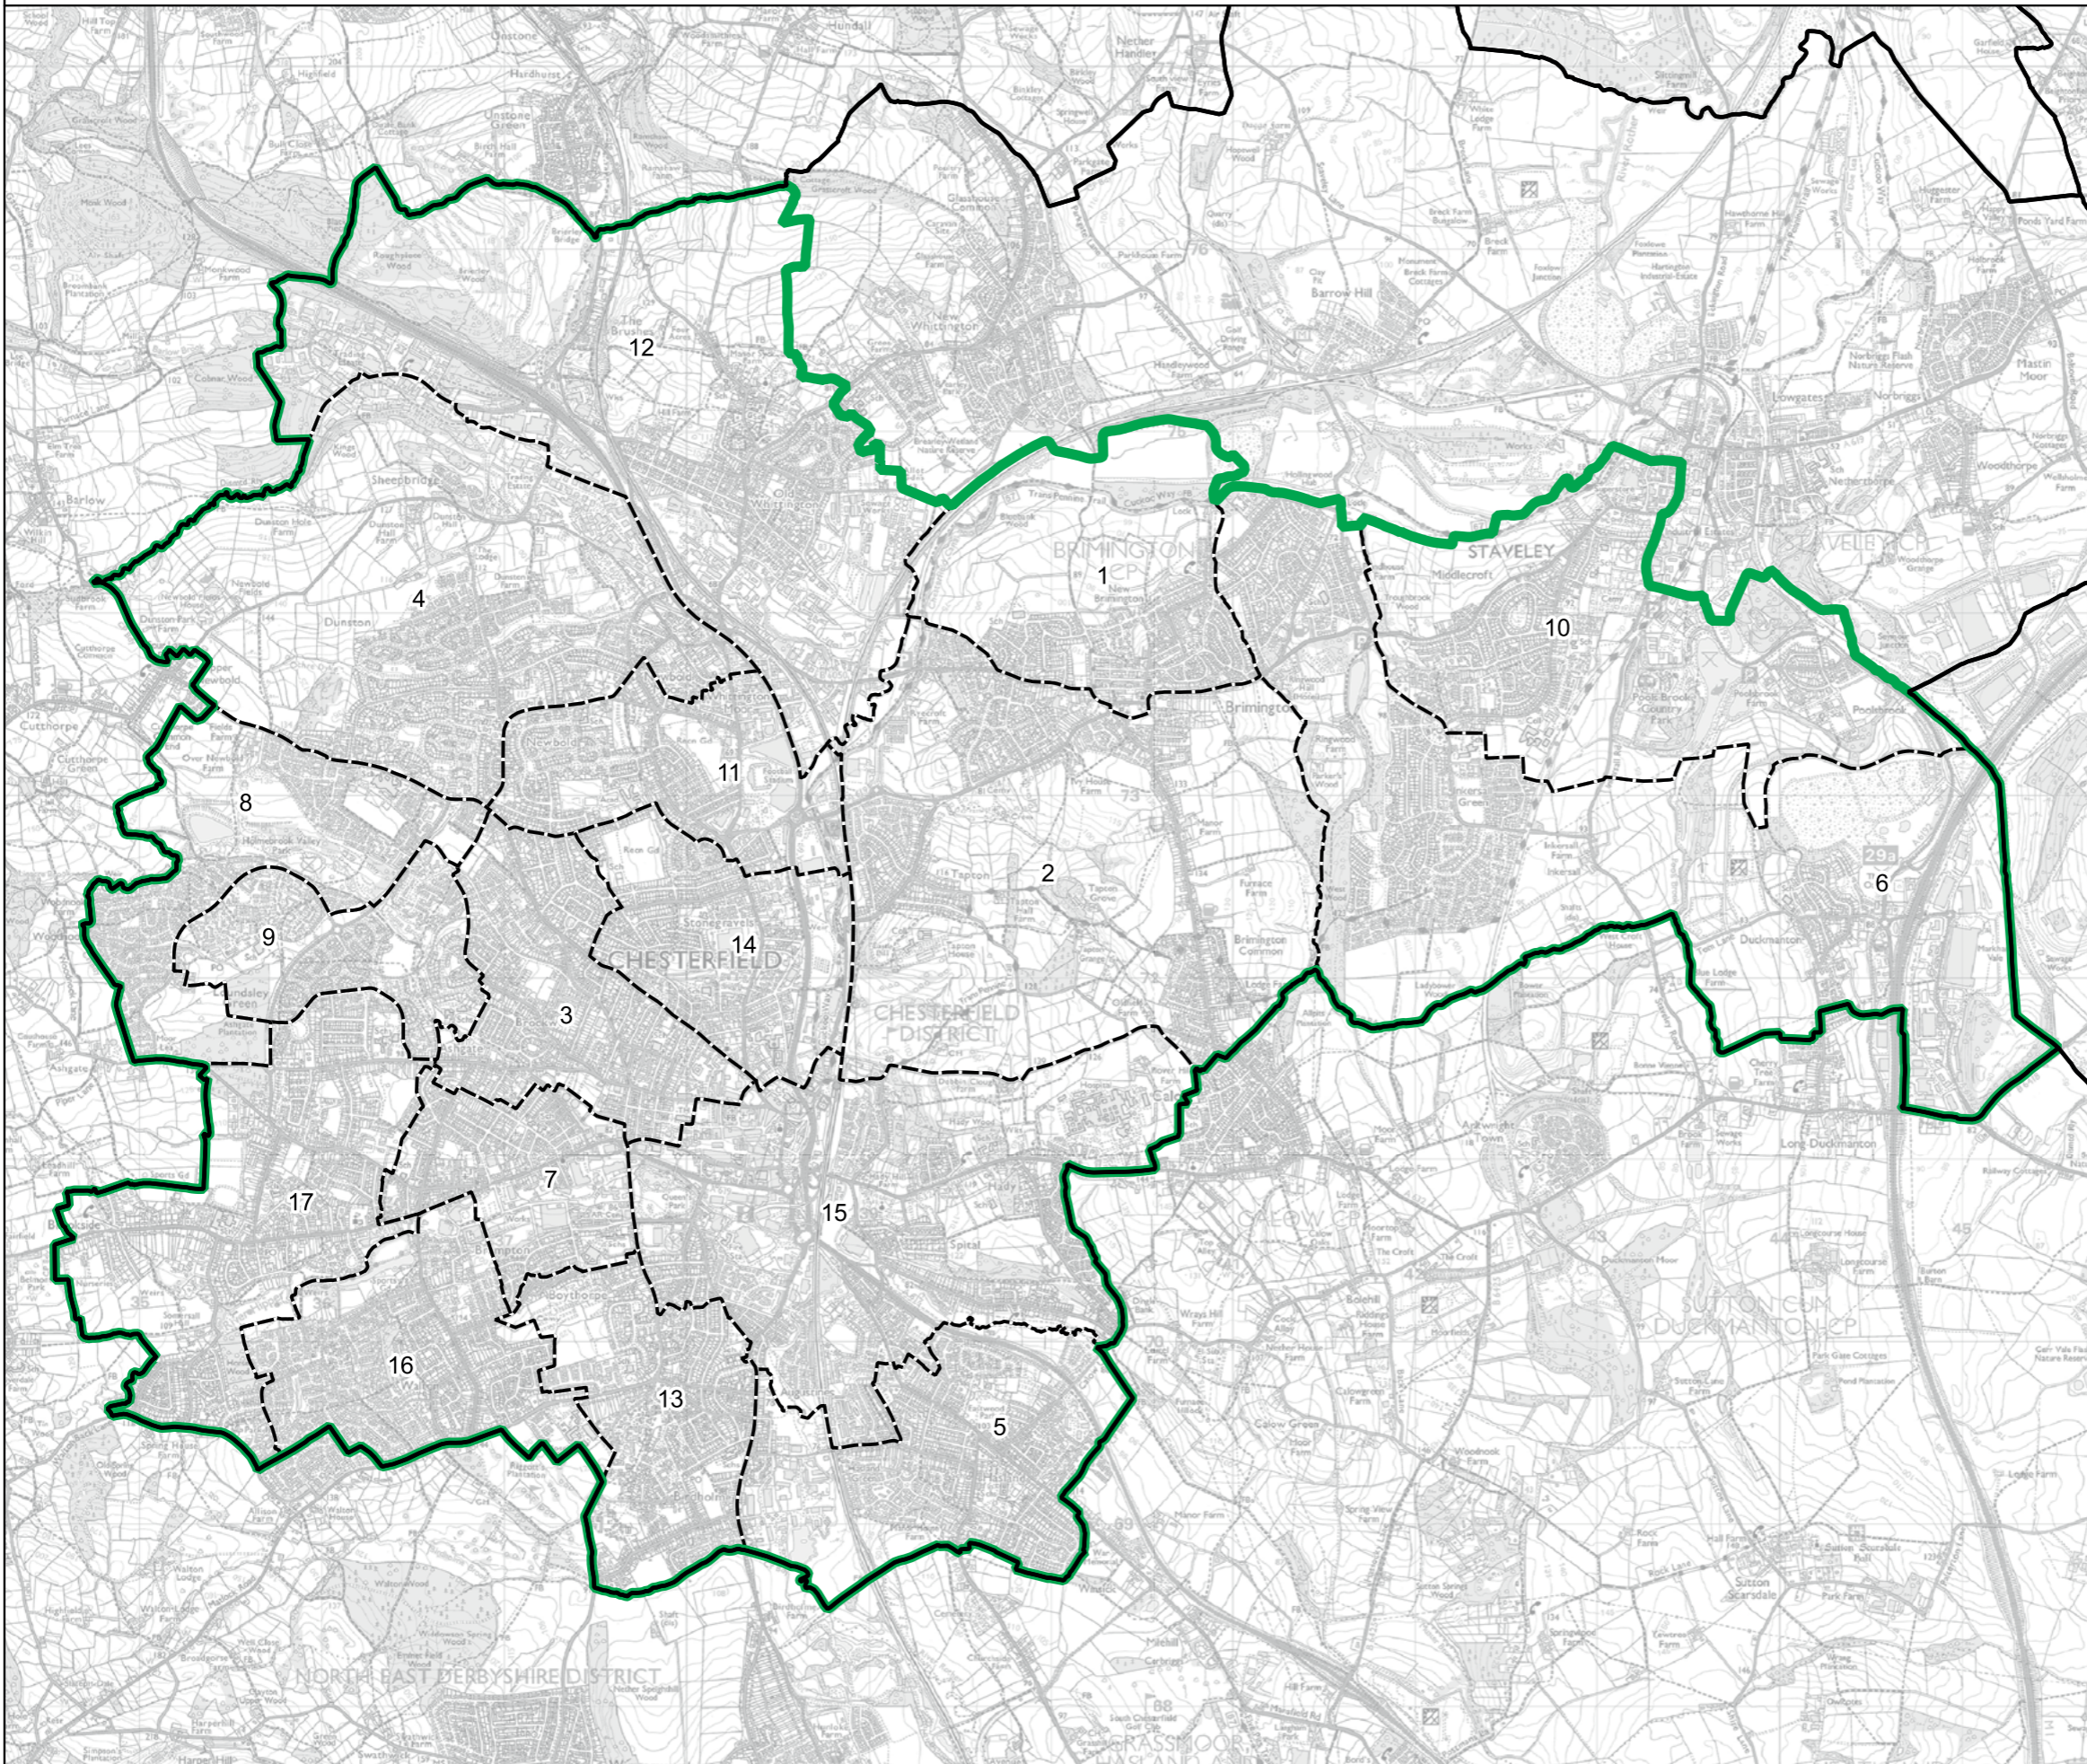

Broxtowe County Constituency

Boundary Commission for England - Final Recommendations for the East Midlands Region

Chesterfield Borough Constituency - Electorate 70,722

Wards:

- 1 Brimington North
- 2 Brimington South
- 3 Brockwell
- 4 Dunston
- 5 Hasland
- 6 Hollingwood and Inkersall
- 7 Holmebrook
- 8 Linacre
- 9 Loundsley Green
- 10 Middlecroft and Poolsbrook
- 11 Moor
- 12 Old Whittington
- 13 Rother
- 14 St. Helen's
- 15 St. Leonard's
- 16 Walton
- 17 West