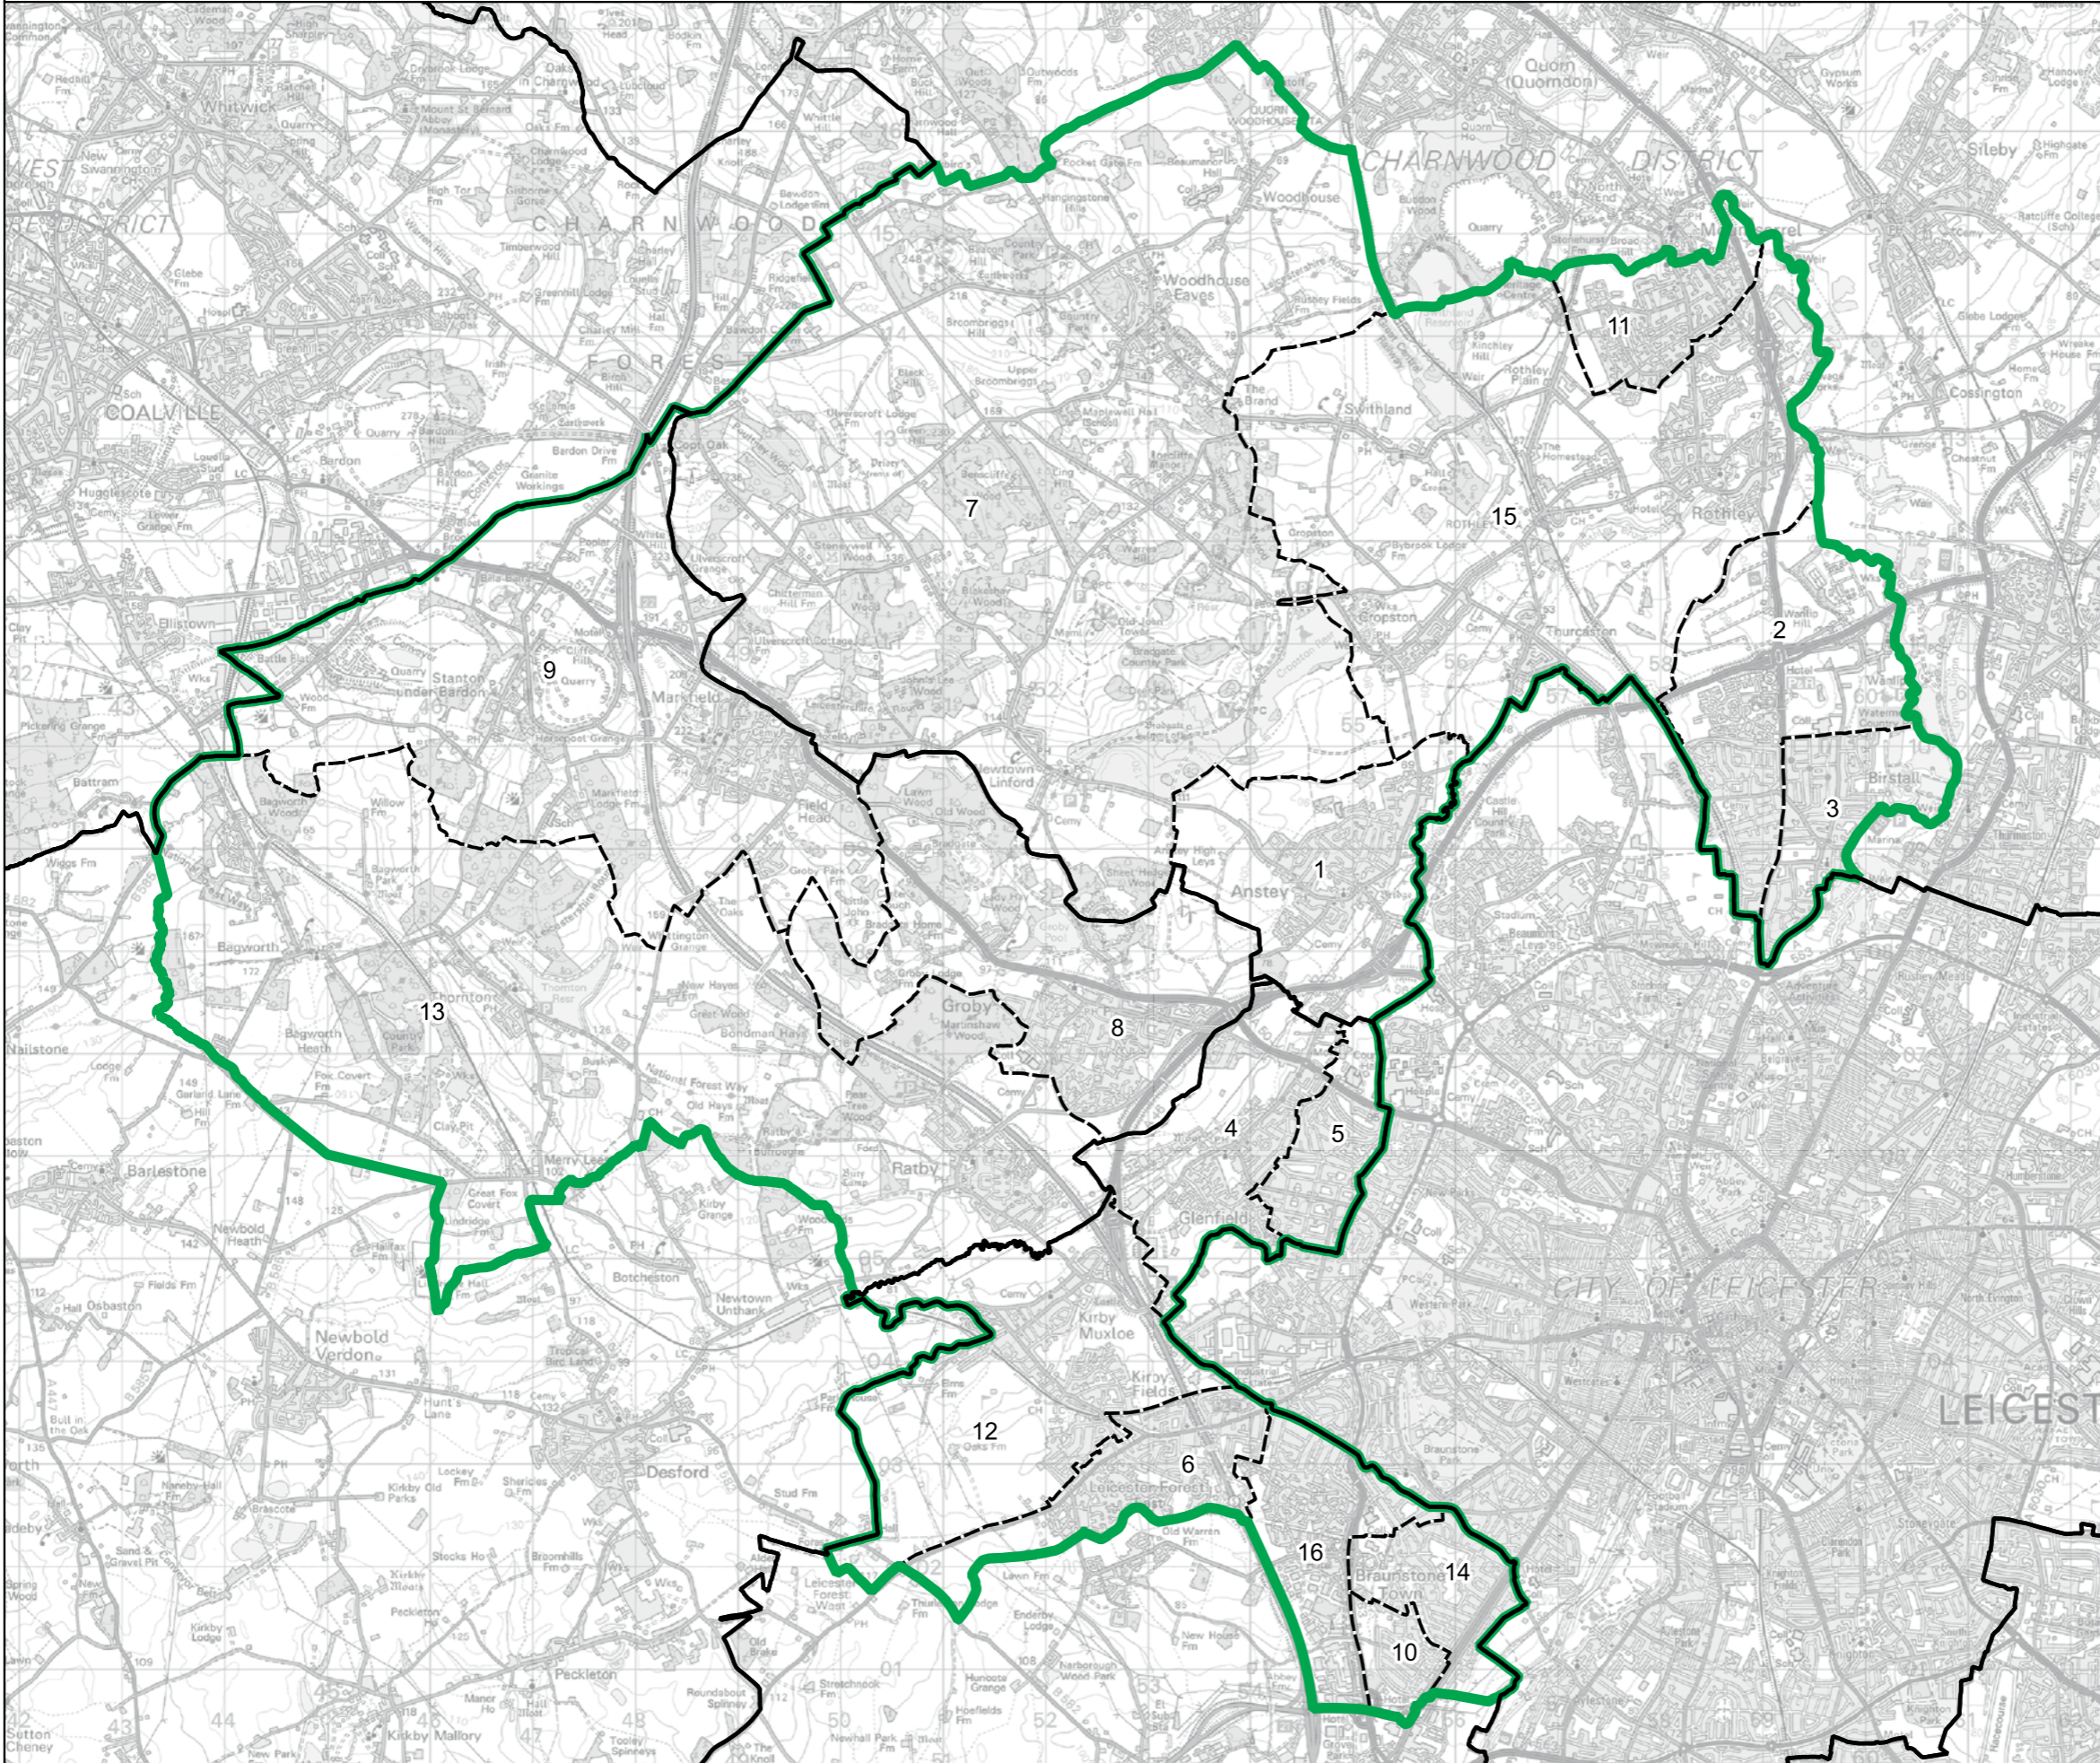

1. Wards:
1. 1 Anstey
  2. 2 Birstall Wanlip
  3. 3 Birstall Watermead
  4. 4 Ellis
  5. 5 Fairstone
  6. 6 Forest
  7. 7 Forest Bradgate
  8. 8 Groby
  9. 9 Markfield, Stanton and Fieldhead
  10. 10 Millfield
  11. 11 Mountsorrel
  12. 12 Muxloe
  13. 13 Ratby, Bagworth and Thornton
  14. 14 Ravenhurst and Fosse
  15. 15 Rothley and Thurcaston
  16. 16 Winstanley

- Constituency
- Local Authorities
- Wards

0 0.9 1.8 km

© Crown copyright and database rights 2023 OS 100018289. You are permitted to use this data solely to enable you to respond to, or interact with, the organisation that provided you with the data. You are not permitted to copy, sub-licence, distribute or sell any of this data to third parties in any form. Third party rights to enforce the terms of this licence shall be reserved to OS.