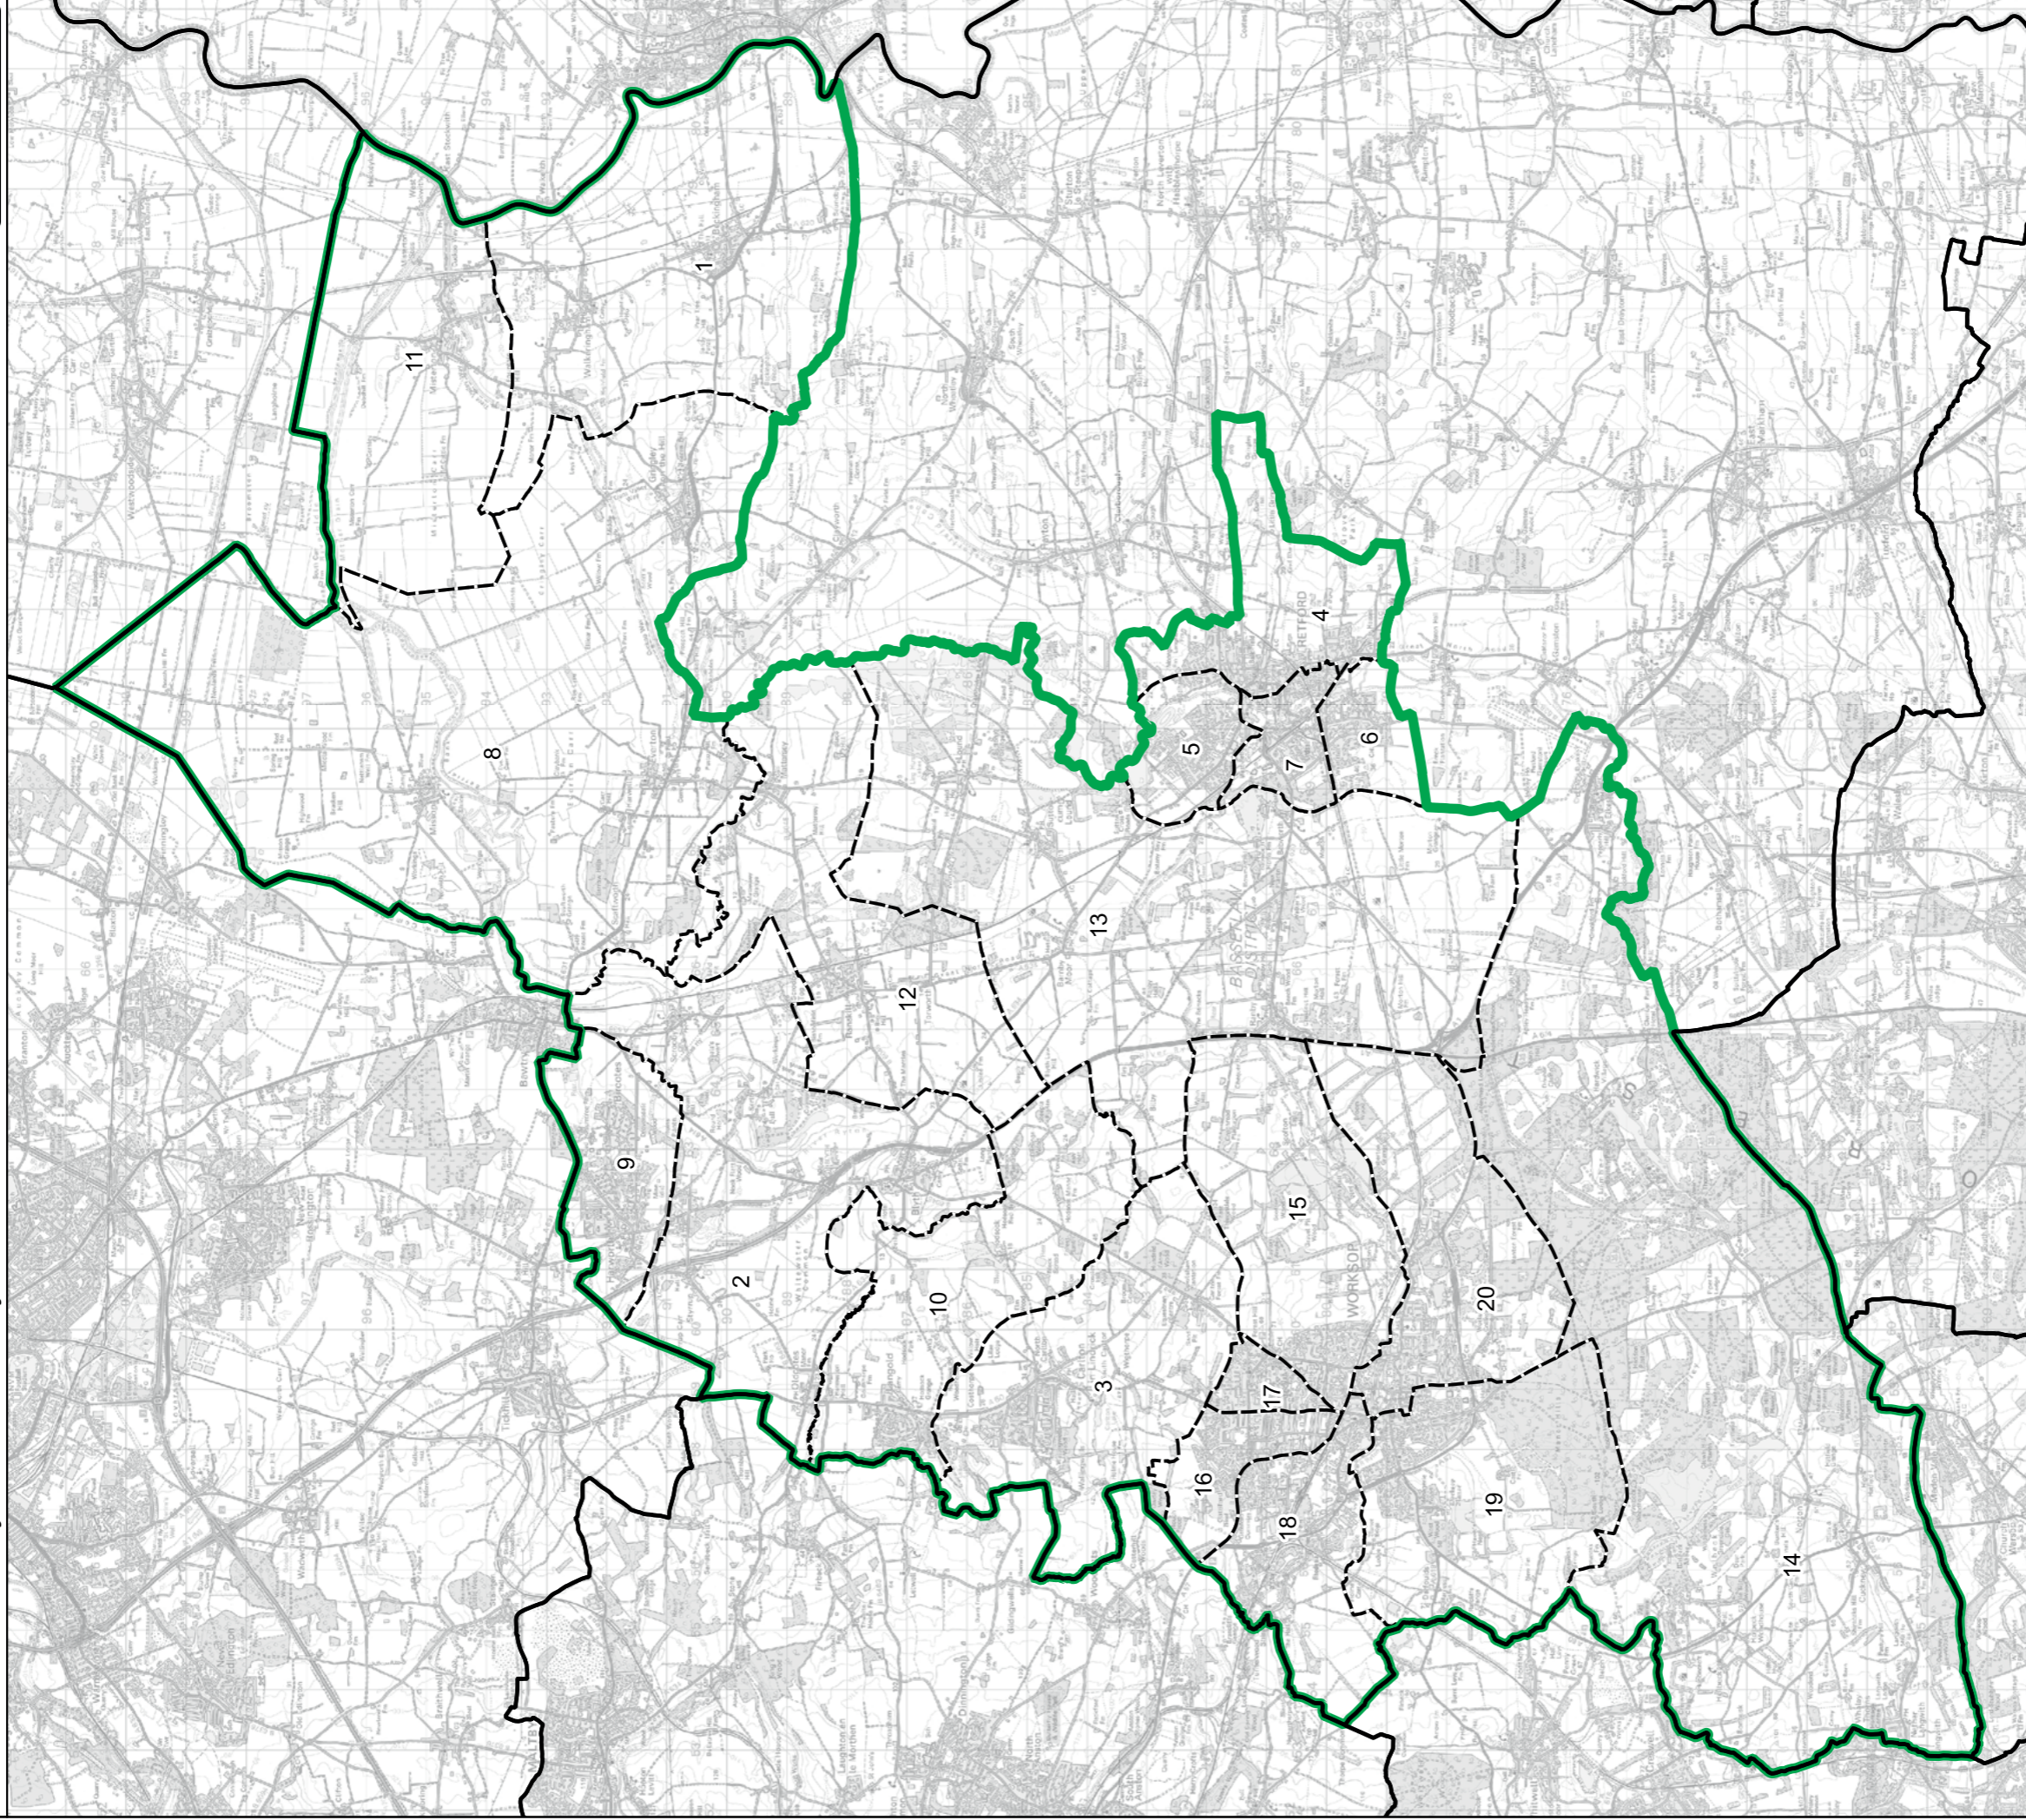

Boundary Commission for England - Final Recommendations for the East Midlands Region
Bassetlaw County Constituency - Electorate 75,773

Wards:

1 Beckingham	9 Harworth	17 Worksop North East
2 Blyth	10 Langold	18 Worksop North West
3 Carlton	11 Misterton	19 Worksop South
4 East Retford East	12 Ranskill	20 Worksop South East
5 East Retford North	13 Sutton	
6 East Retford South	14 Welbeck	
7 East Retford West	15 Worksop East	
8 Everton	16 Worksop North	

- Constituency
- Local Authorities
- Wards

© Crown copyright and database rights 2023 OS 100018289. You are permitted to use this data solely to enable you to respond to, or interact with, the organisation that provided you with the data. You are not permitted to copy, sub-licence, distribute or sell any of this data to third parties in any form. Third party rights to enforce the terms of this licence shall be reserved to OS.

Bassetlaw County Constituency