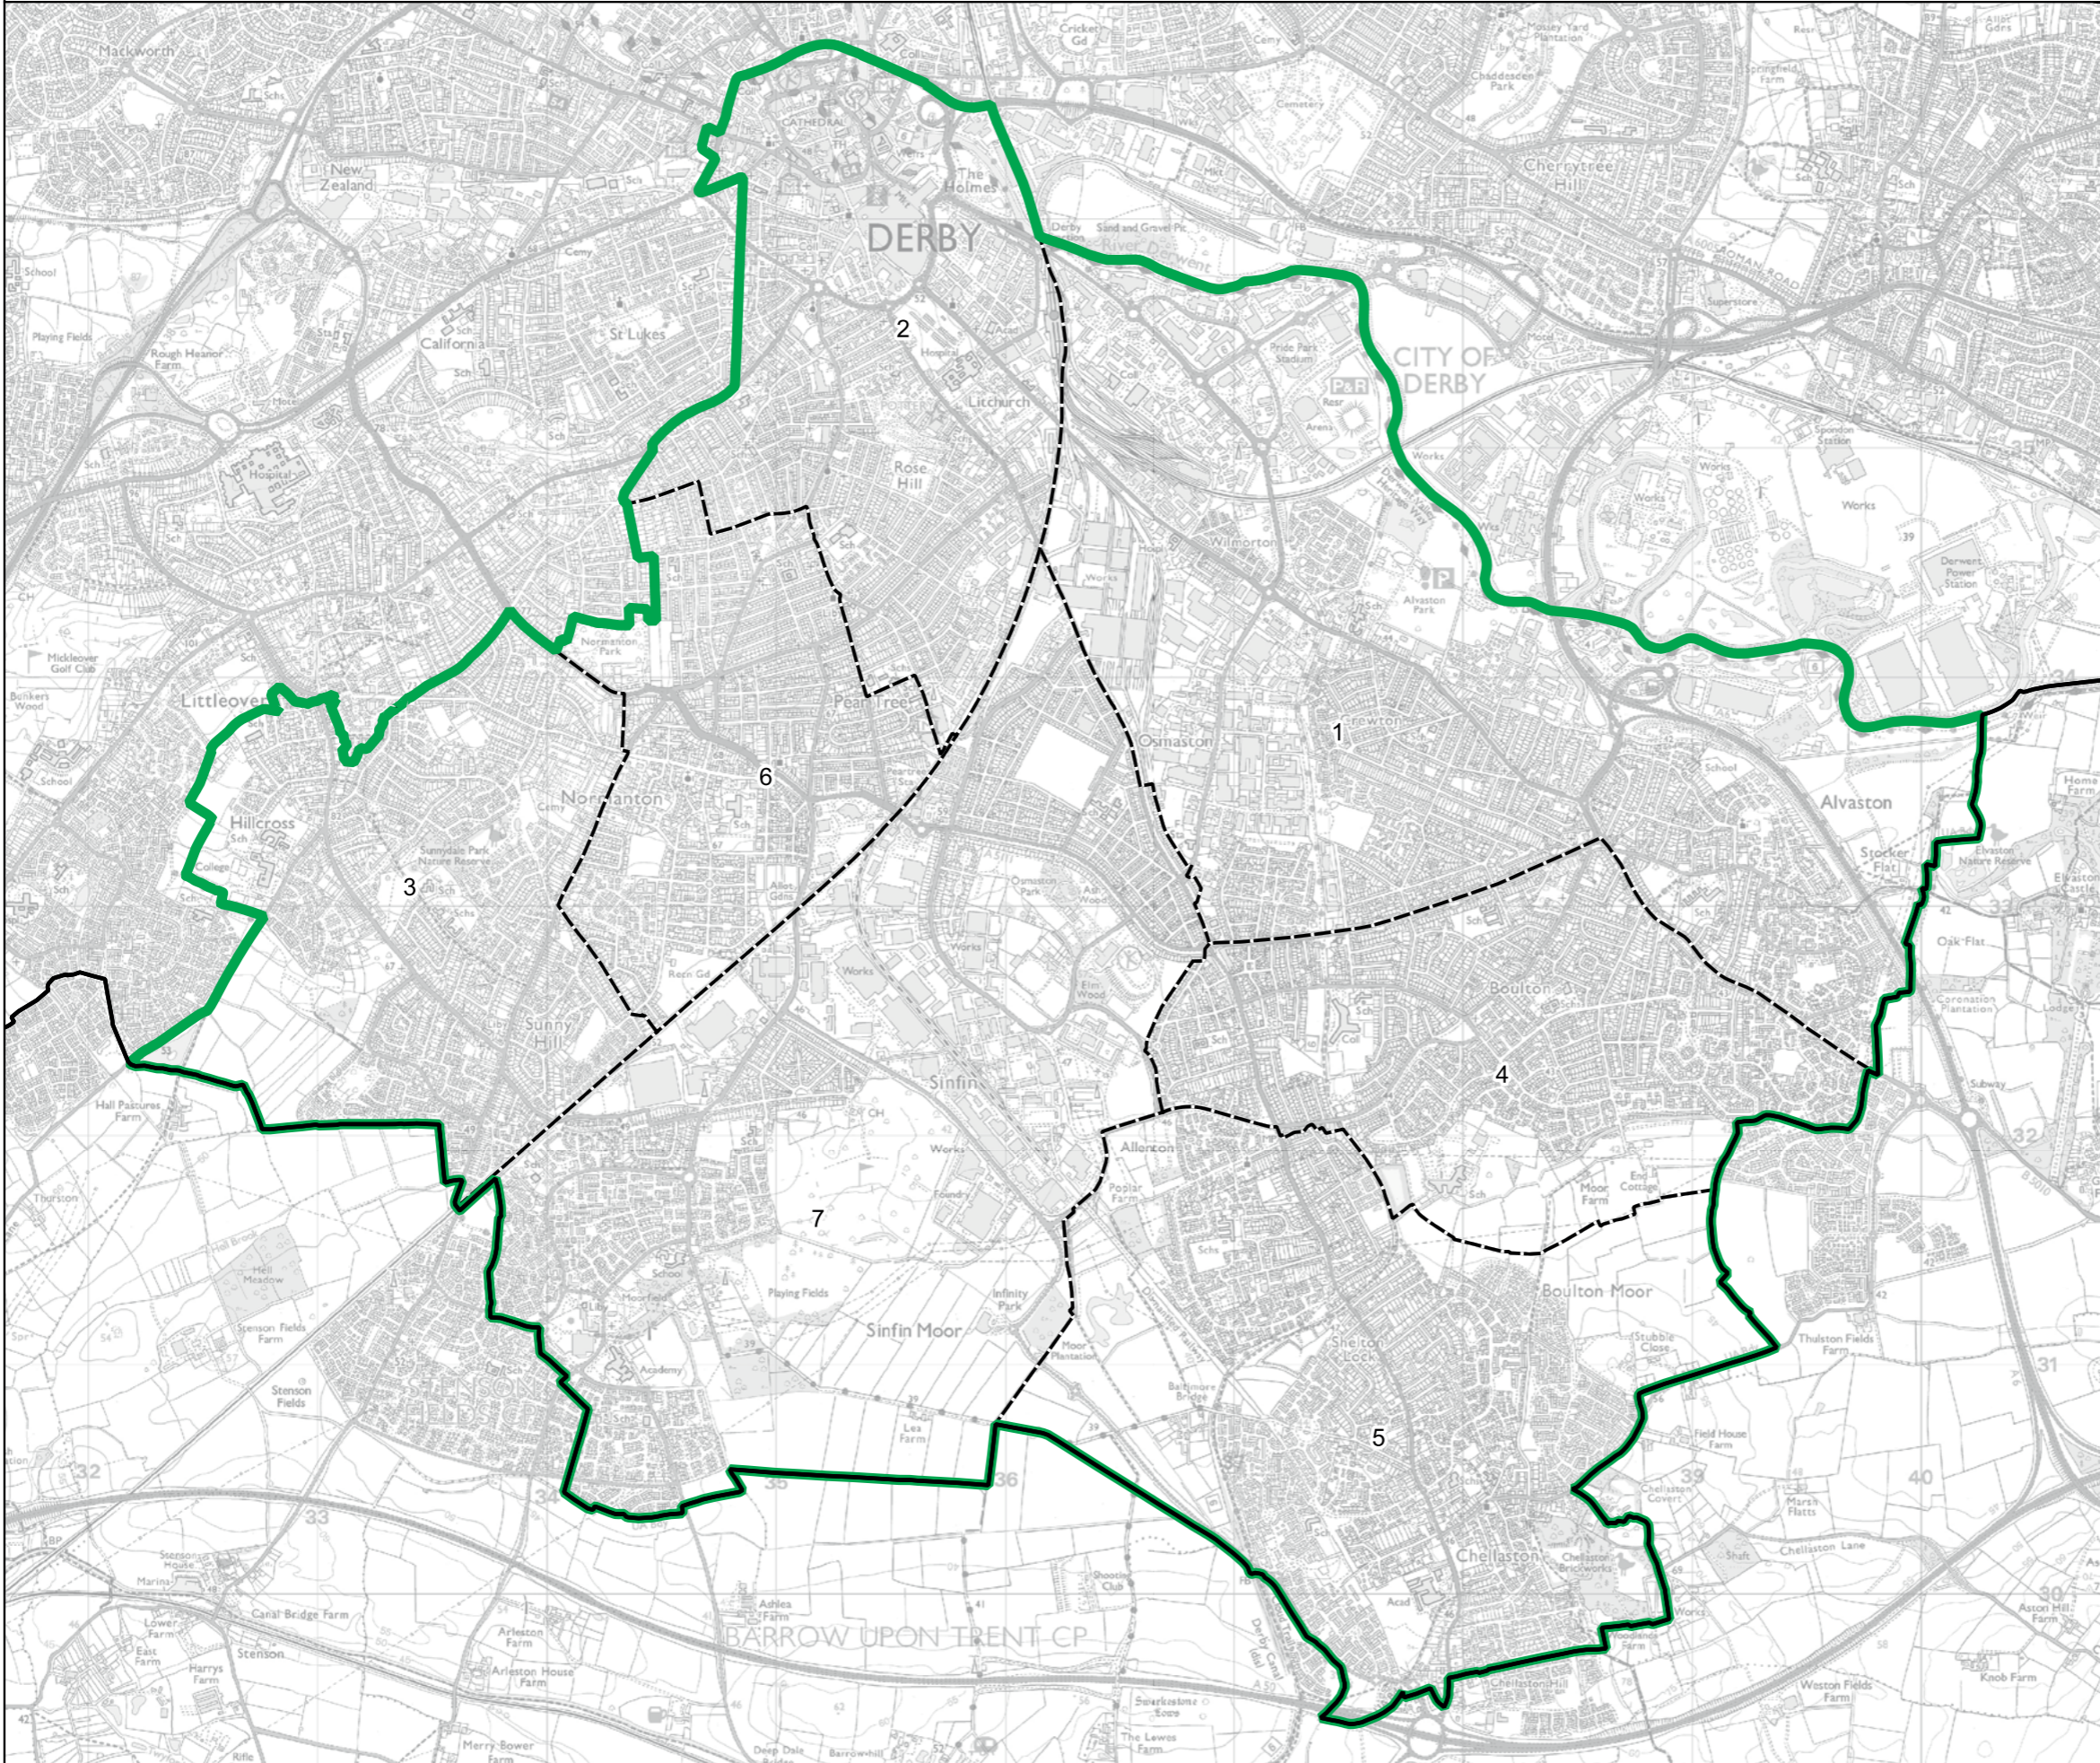

Wards:

- 1 Alvaston
- 2 Arboretum
- 3 Blagreaves
- 4 Boulton
- 5 Chellaston
- 6 Normanton
- 7 Sinfin

- Constituency
- Local Authorities
- Wards

0 0.4 0.8 km

© Crown copyright and database rights 2023 OS 100018289. You are permitted to use this data solely to enable you to respond to, or interact with, the organisation that provided you with the data. You are not permitted to copy, sub-licence, distribute or sell any of this data to third parties in any form. Third party rights to enforce the terms of this licence shall be reserved to OS.