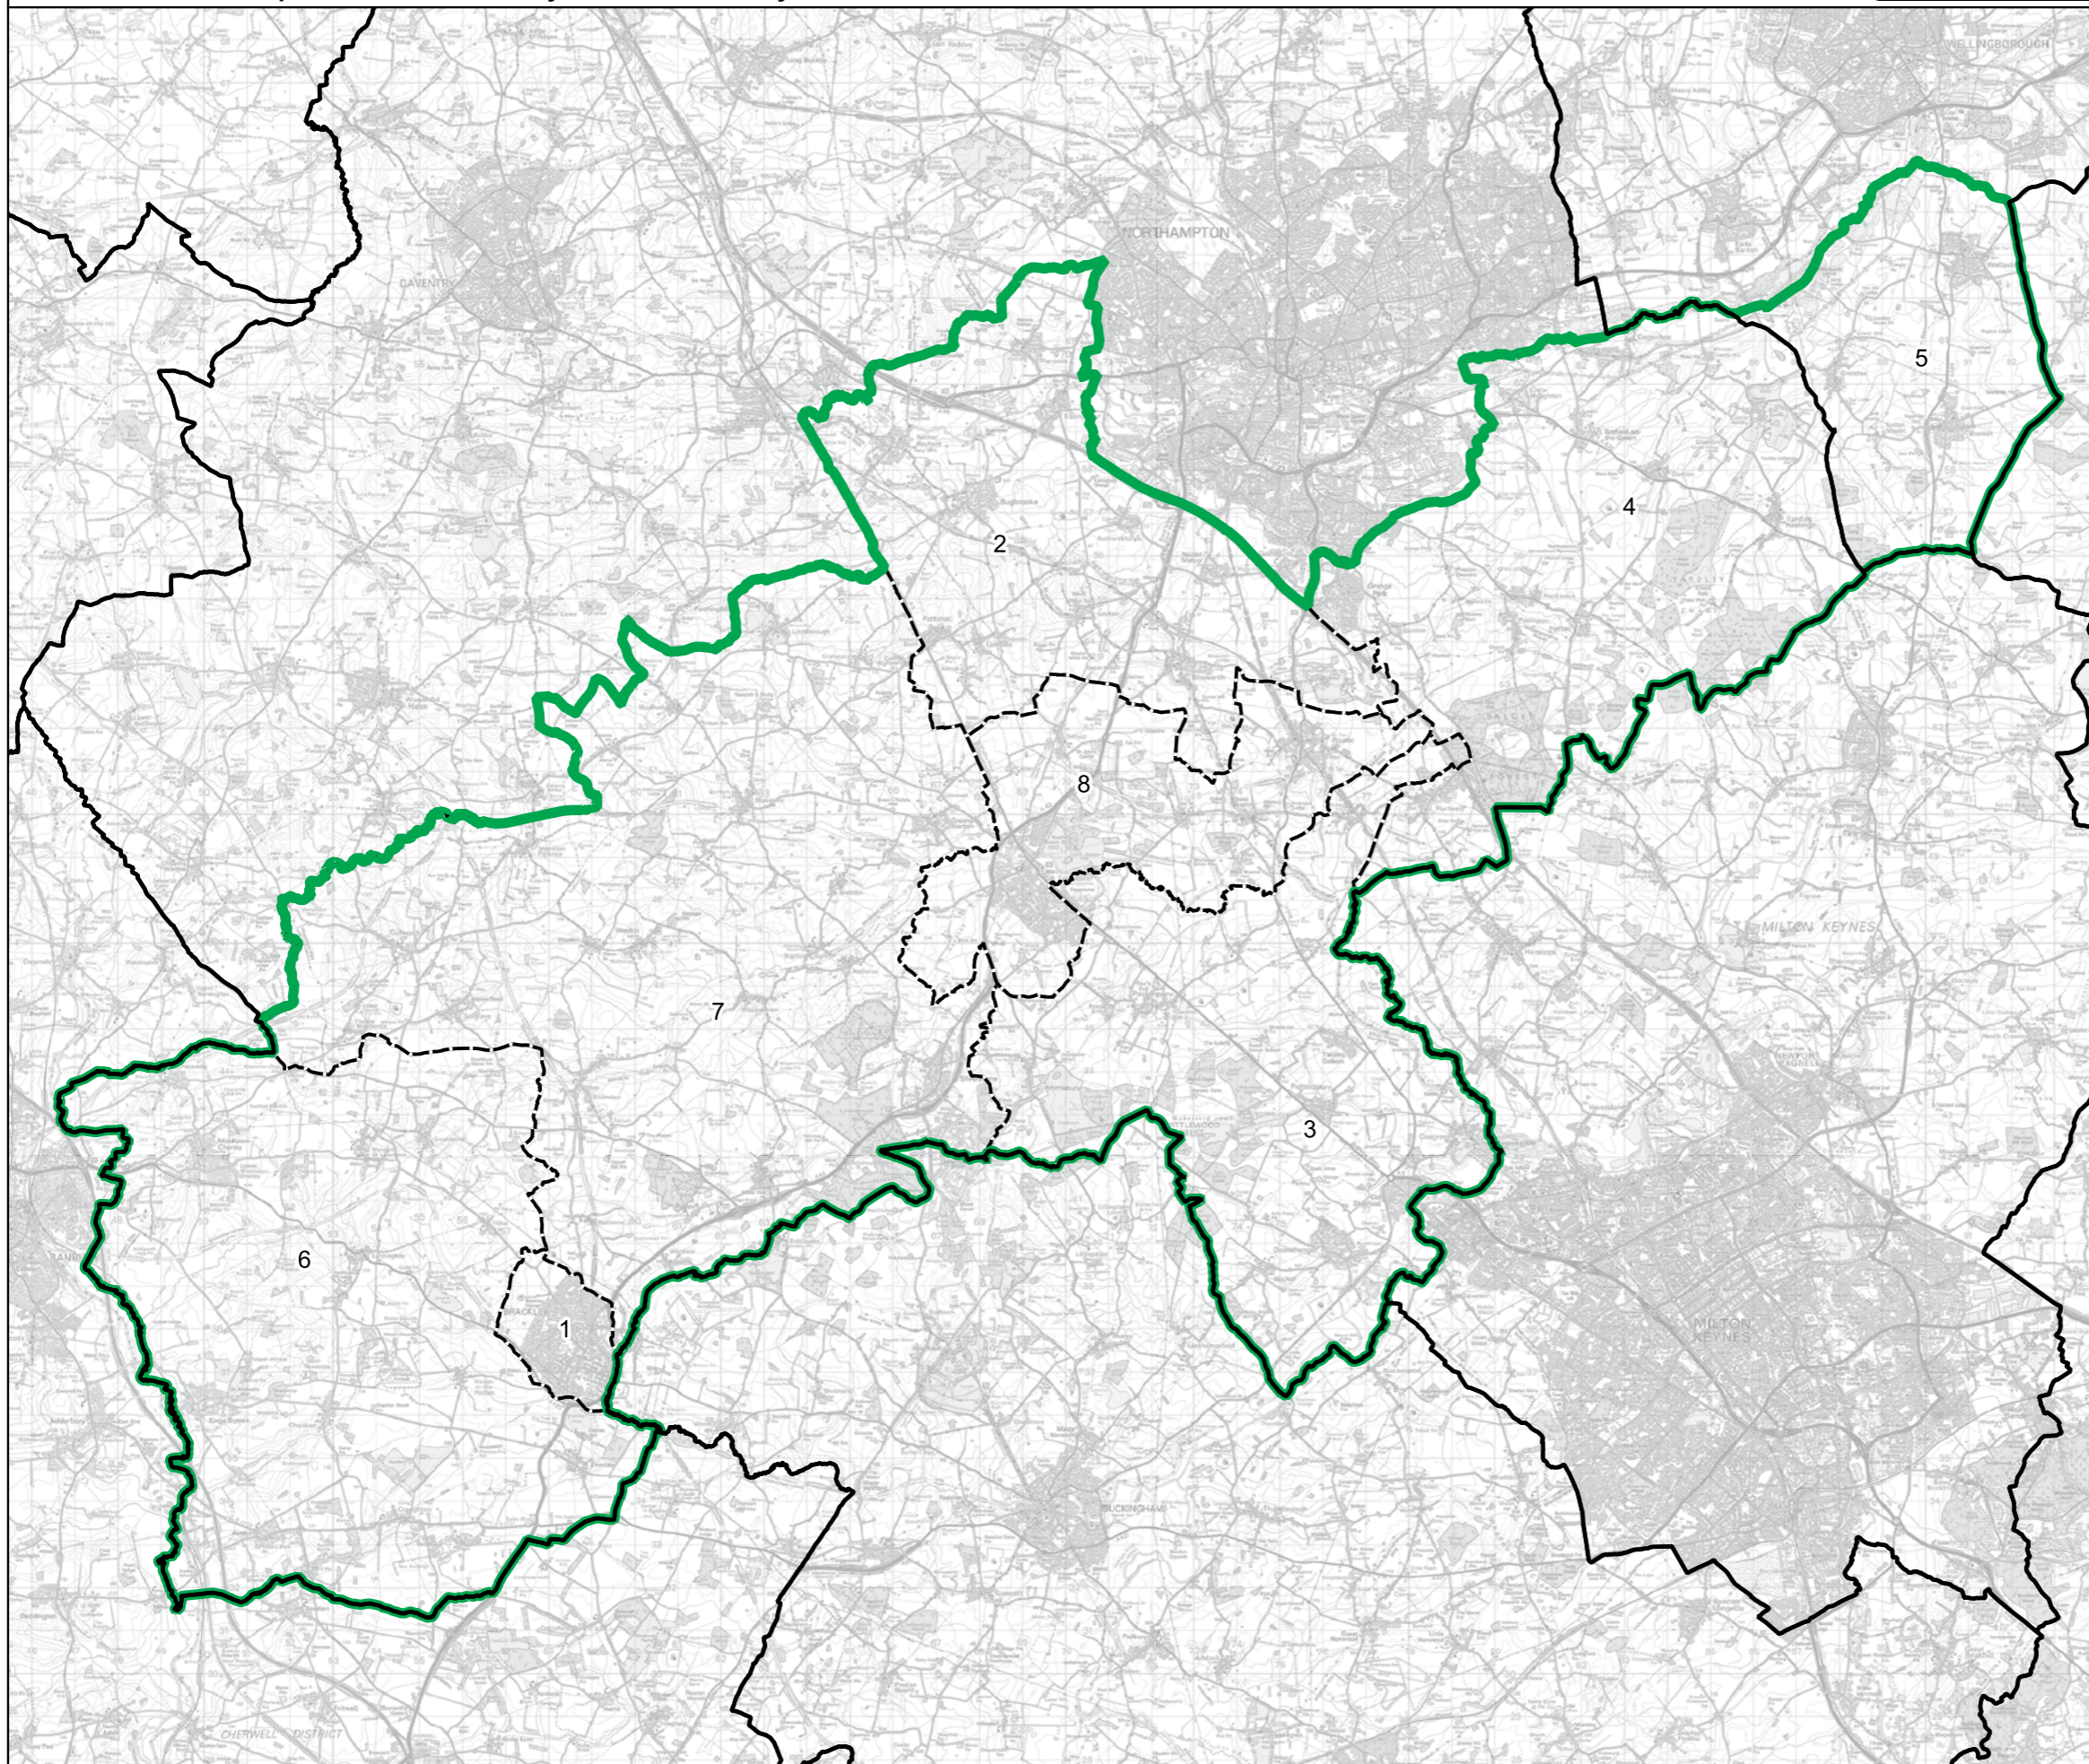

- Constituency
- Local Authorities
- Wards

0 2 4 km

© Crown copyright and database rights 2023 OS 100018289. You are permitted to use this data solely to enable you to respond to, or interact with, the organisation that provided you with the data. You are not permitted to copy, sub-licence, distribute or sell any of this data to third parties in any form. Third party rights to enforce the terms of this licence shall be reserved to OS.