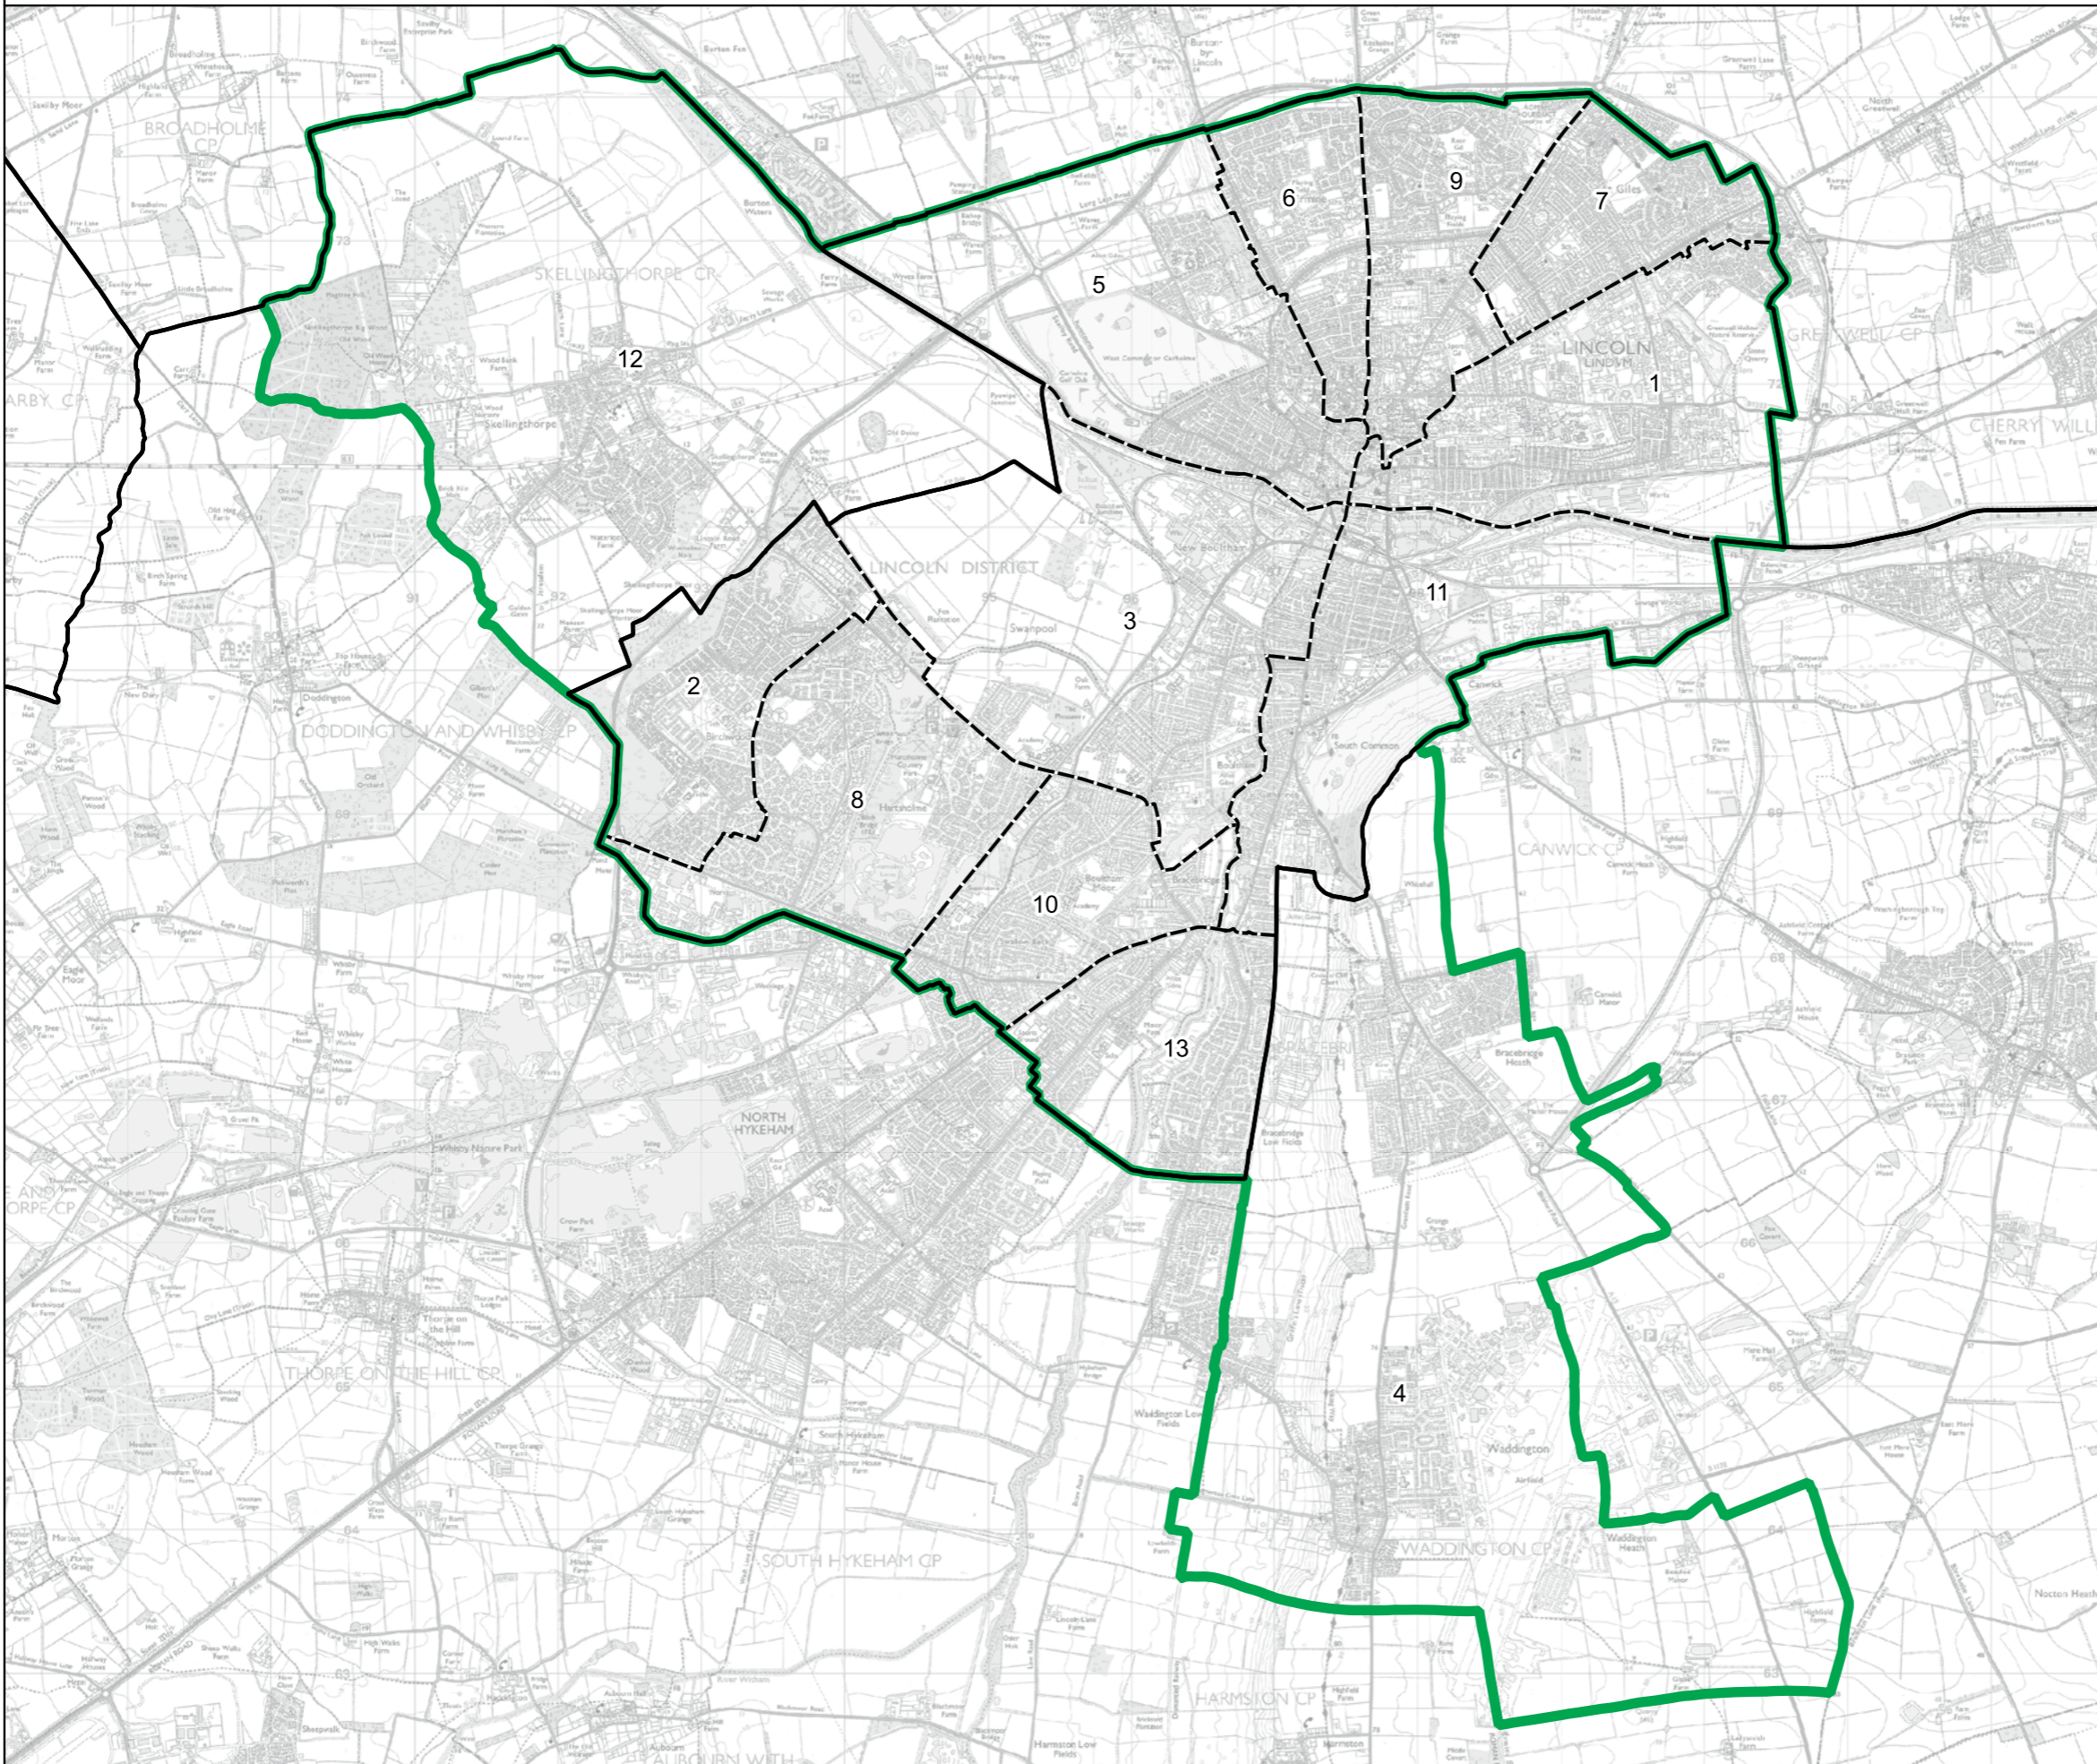

Boundary Commission for England - Final Recommendations for the East Midlands Region

Lincoln Borough Constituency - Electorate 74,128

Wards:

- 1 Abbey
- 2 Birchwood
- 3 Boultham
- 4 Bracebridge Heath and Waddington East
- 5 Carholme
- 6 Castle
- 7 Glebe
- 8 Hartsholme
- 9 Minster
- 10 Moorland
- 11 Park
- 12 Skellingthorpe
- 13 Witham