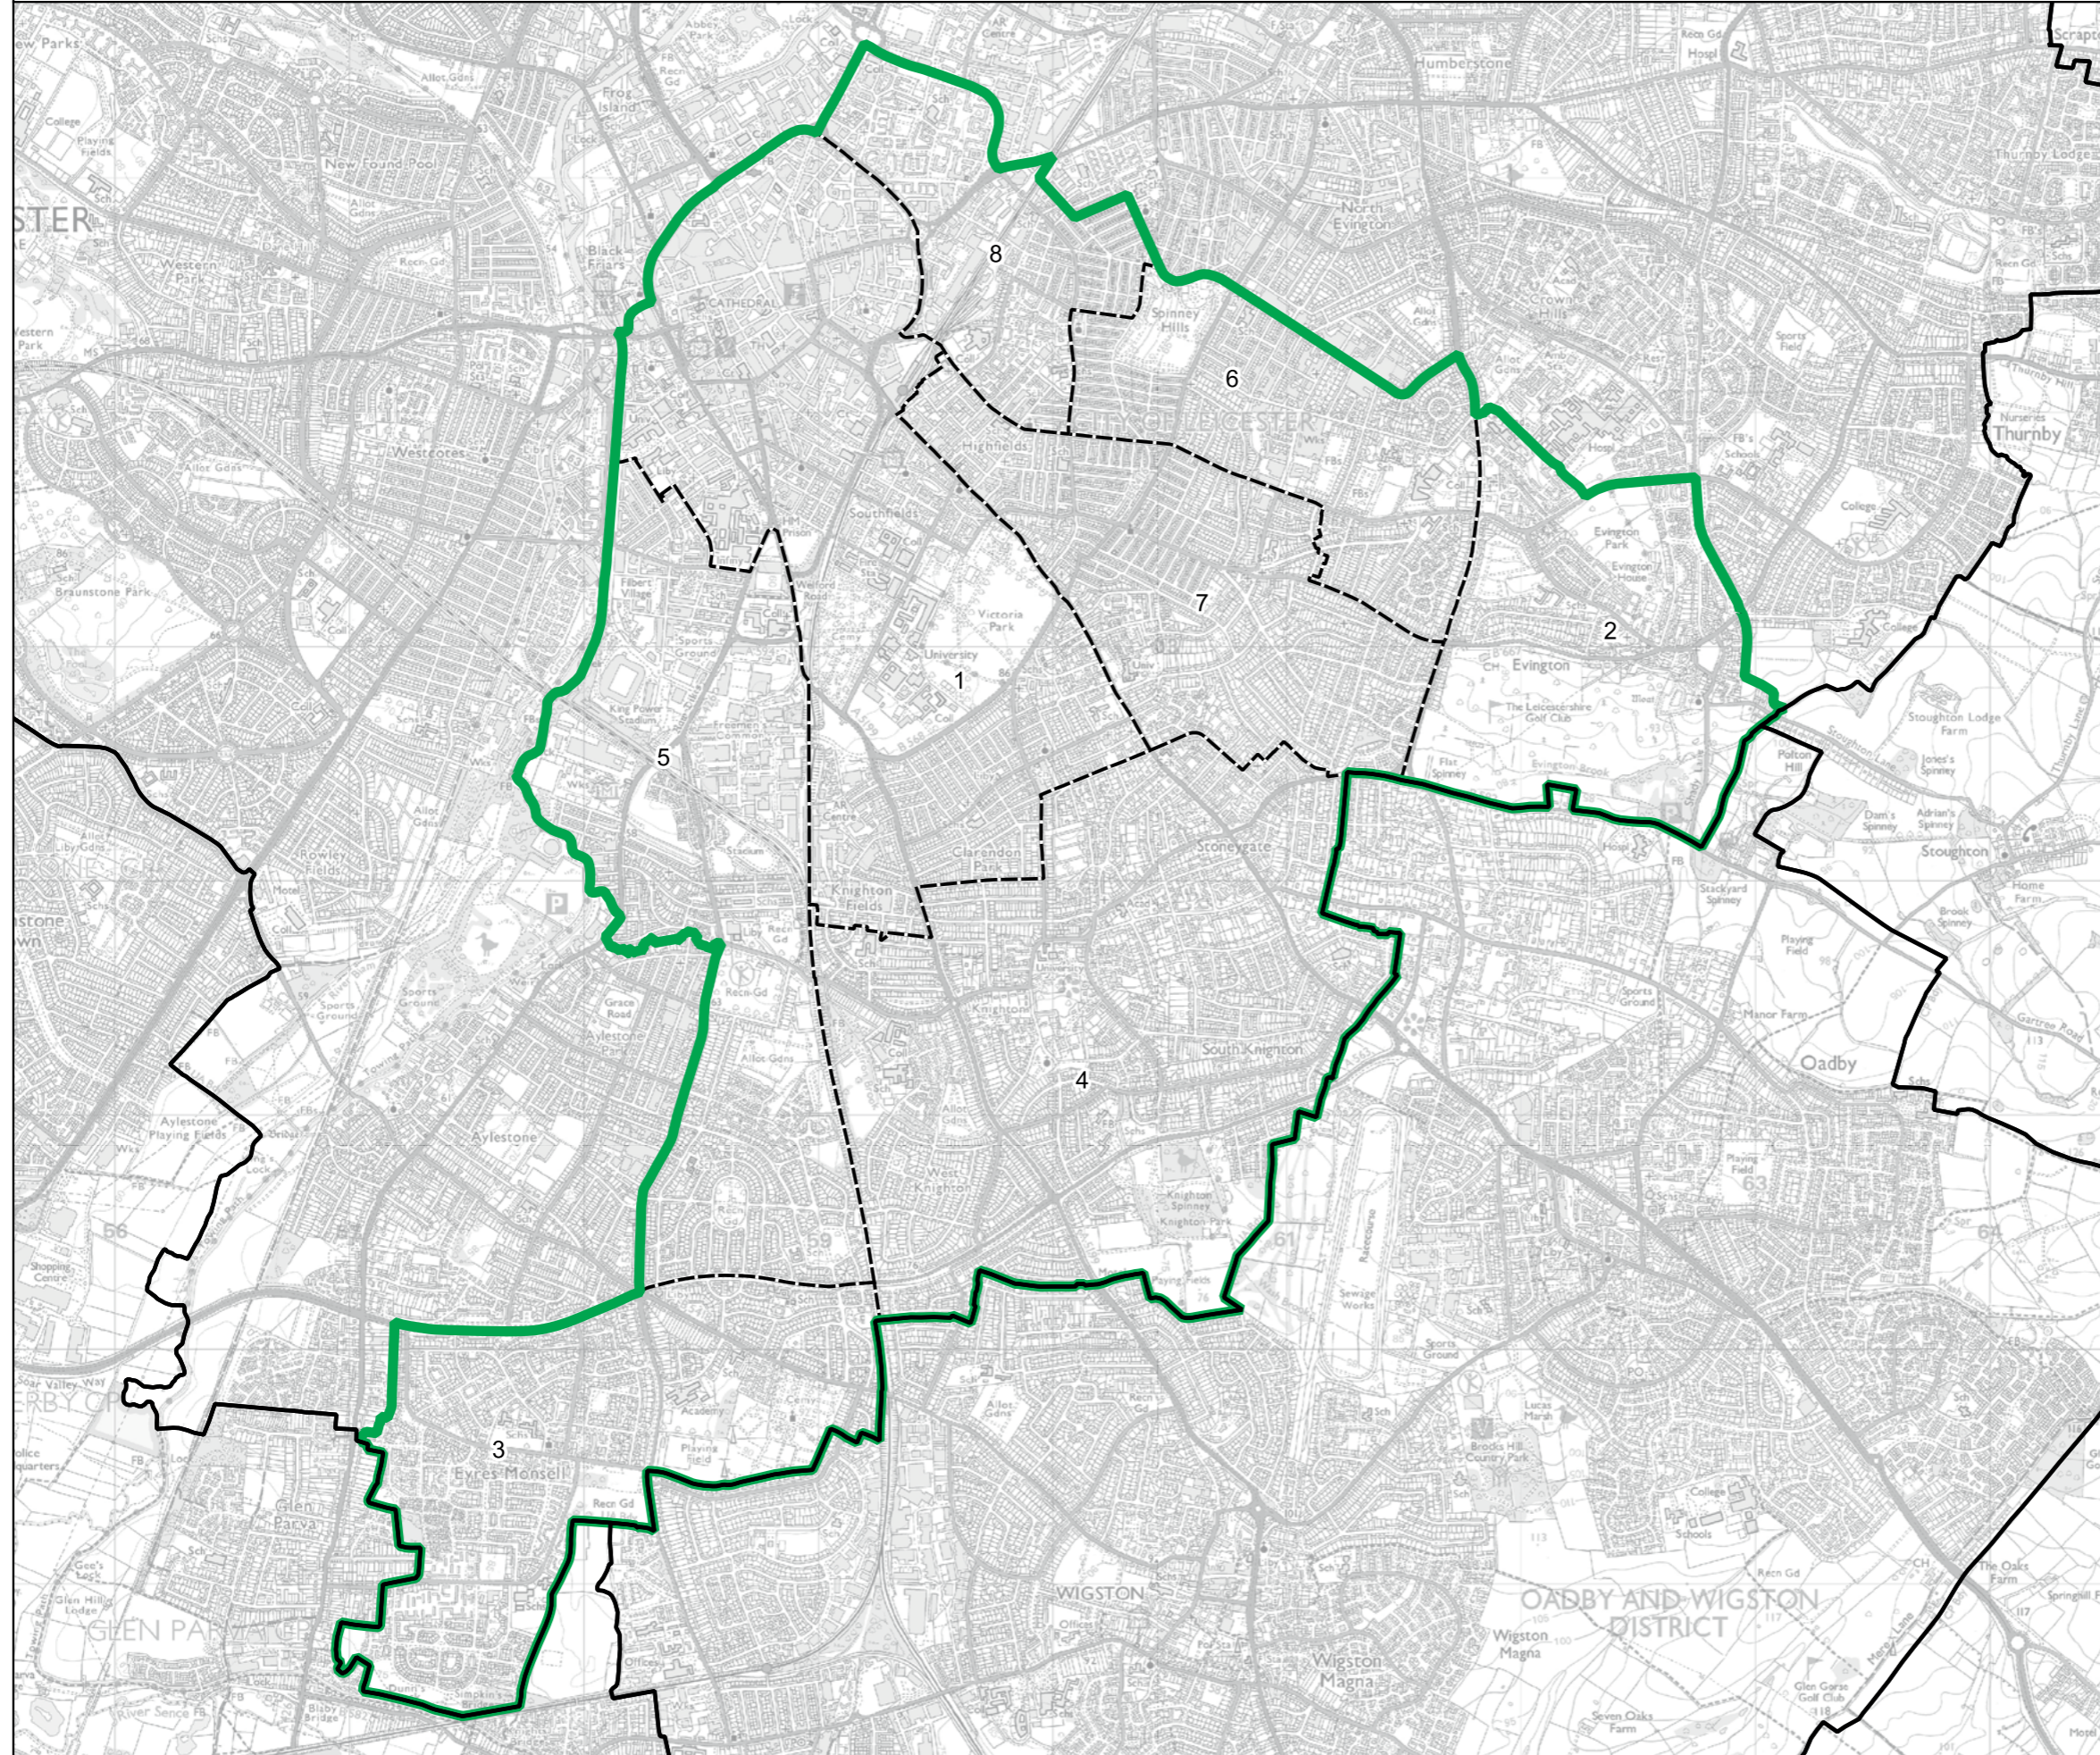

Boundary Commission for England - Final Recommendations for the East Midlands Region

Leicester South Borough Constituency - Electorate 71,007

1. Wards:
1. 1 Castle
  2. 2 Evington (Part)
  3. 3 Eyres Monsell
  4. 4 Knighton
  5. 5 Saffron
  6. 6 Spinney Hills
  7. 7 Stonegate
  8. 8 Wycliffe

- Constituency
- Local Authorities
- Wards

© Crown copyright and database rights 2023 OS 100018289. You are permitted to use this data solely to enable you to respond to, or interact with, the organisation that provided you with the data. You are not permitted to copy, sub-licence, distribute or sell any of this data to third parties in any form. Third party rights to enforce the terms of this licence shall be reserved to OS.

Leicester South Borough Constituency