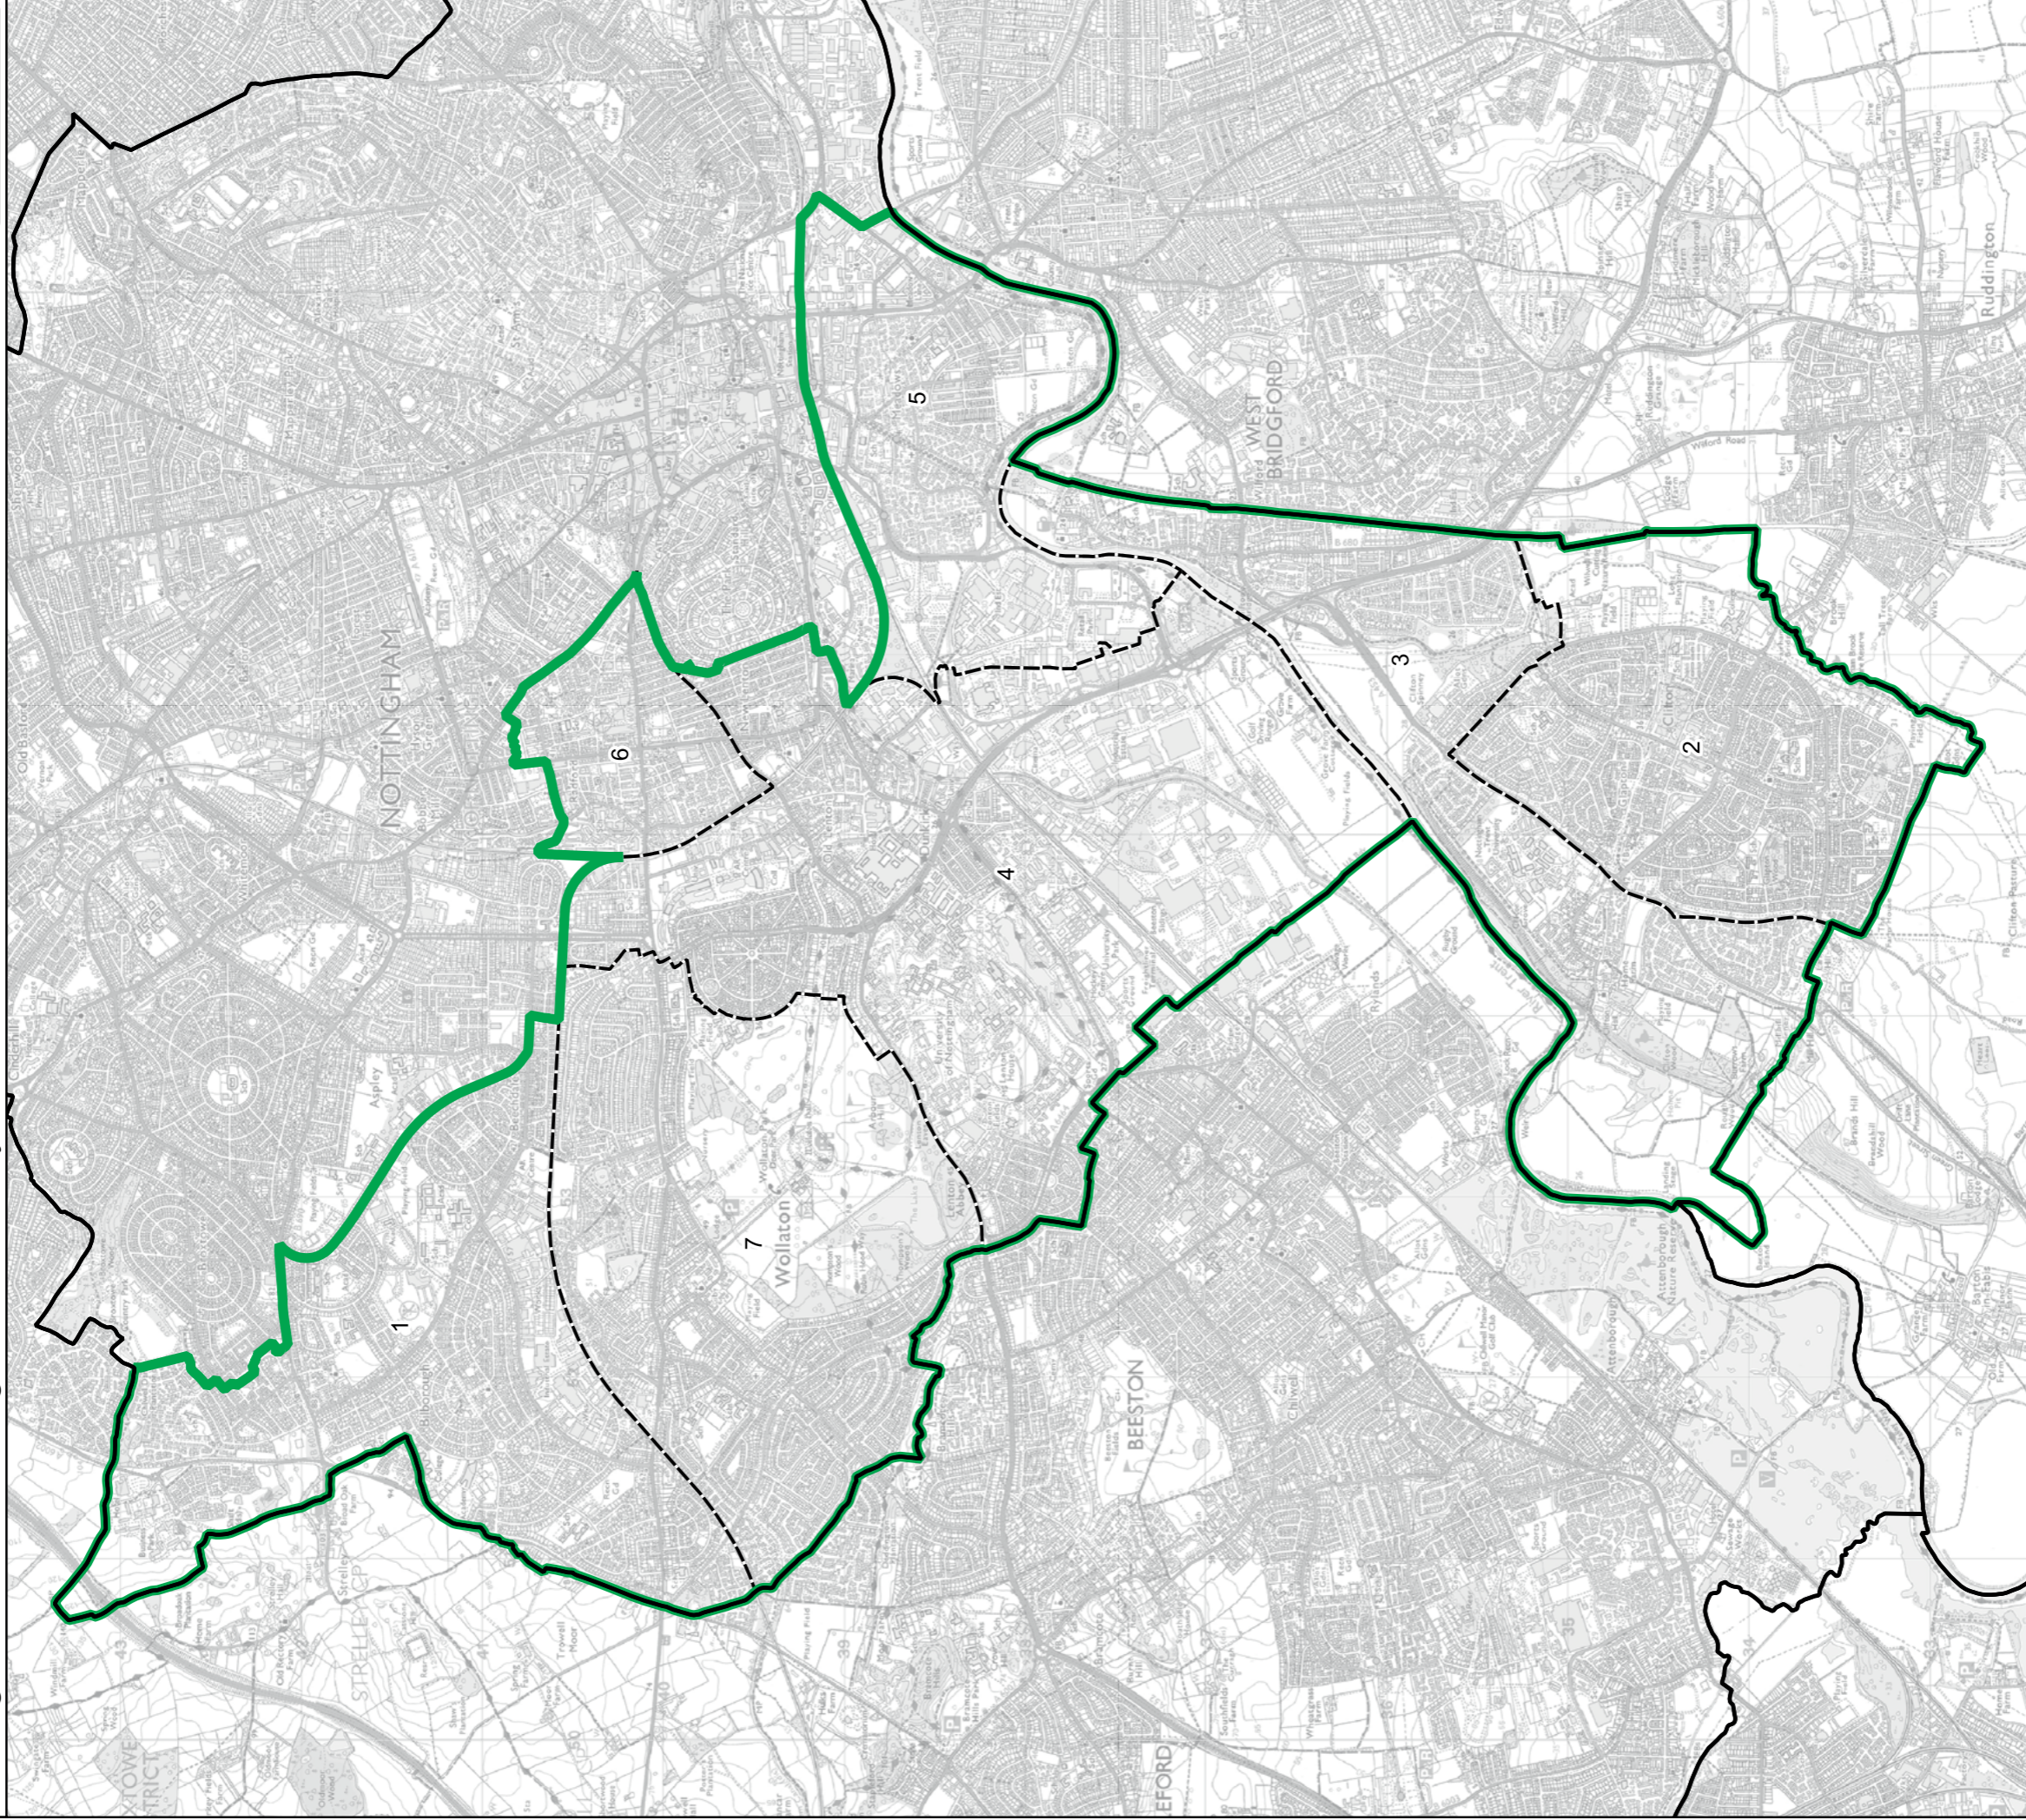

Boundary Commission for England - Final Recommendations for the East Midlands Region
Nottingham South Borough Constituency - Electorate 76,076

1. Wards:
2. 1 Bilborough
   - 2 Clifton East
   - 3 Clifton West
   - 4 Lenton & Wollaton East
   - 5 Meadows
   - 6 Radford
   - 7 Wollaton West

- Constituency
- Local Authorities
- Wards

© Crown copyright and database rights 2023 OS 100018269. You are permitted to use this data solely to enable you to respond to, or interact with, the organisation that provided you with the data. You are not permitted to copy, sub-licence, distribute or sell any of this data to third parties in any form. Third party rights to enforce the terms of this licence shall be reserved to OS.

Nottingham South Borough Constituency