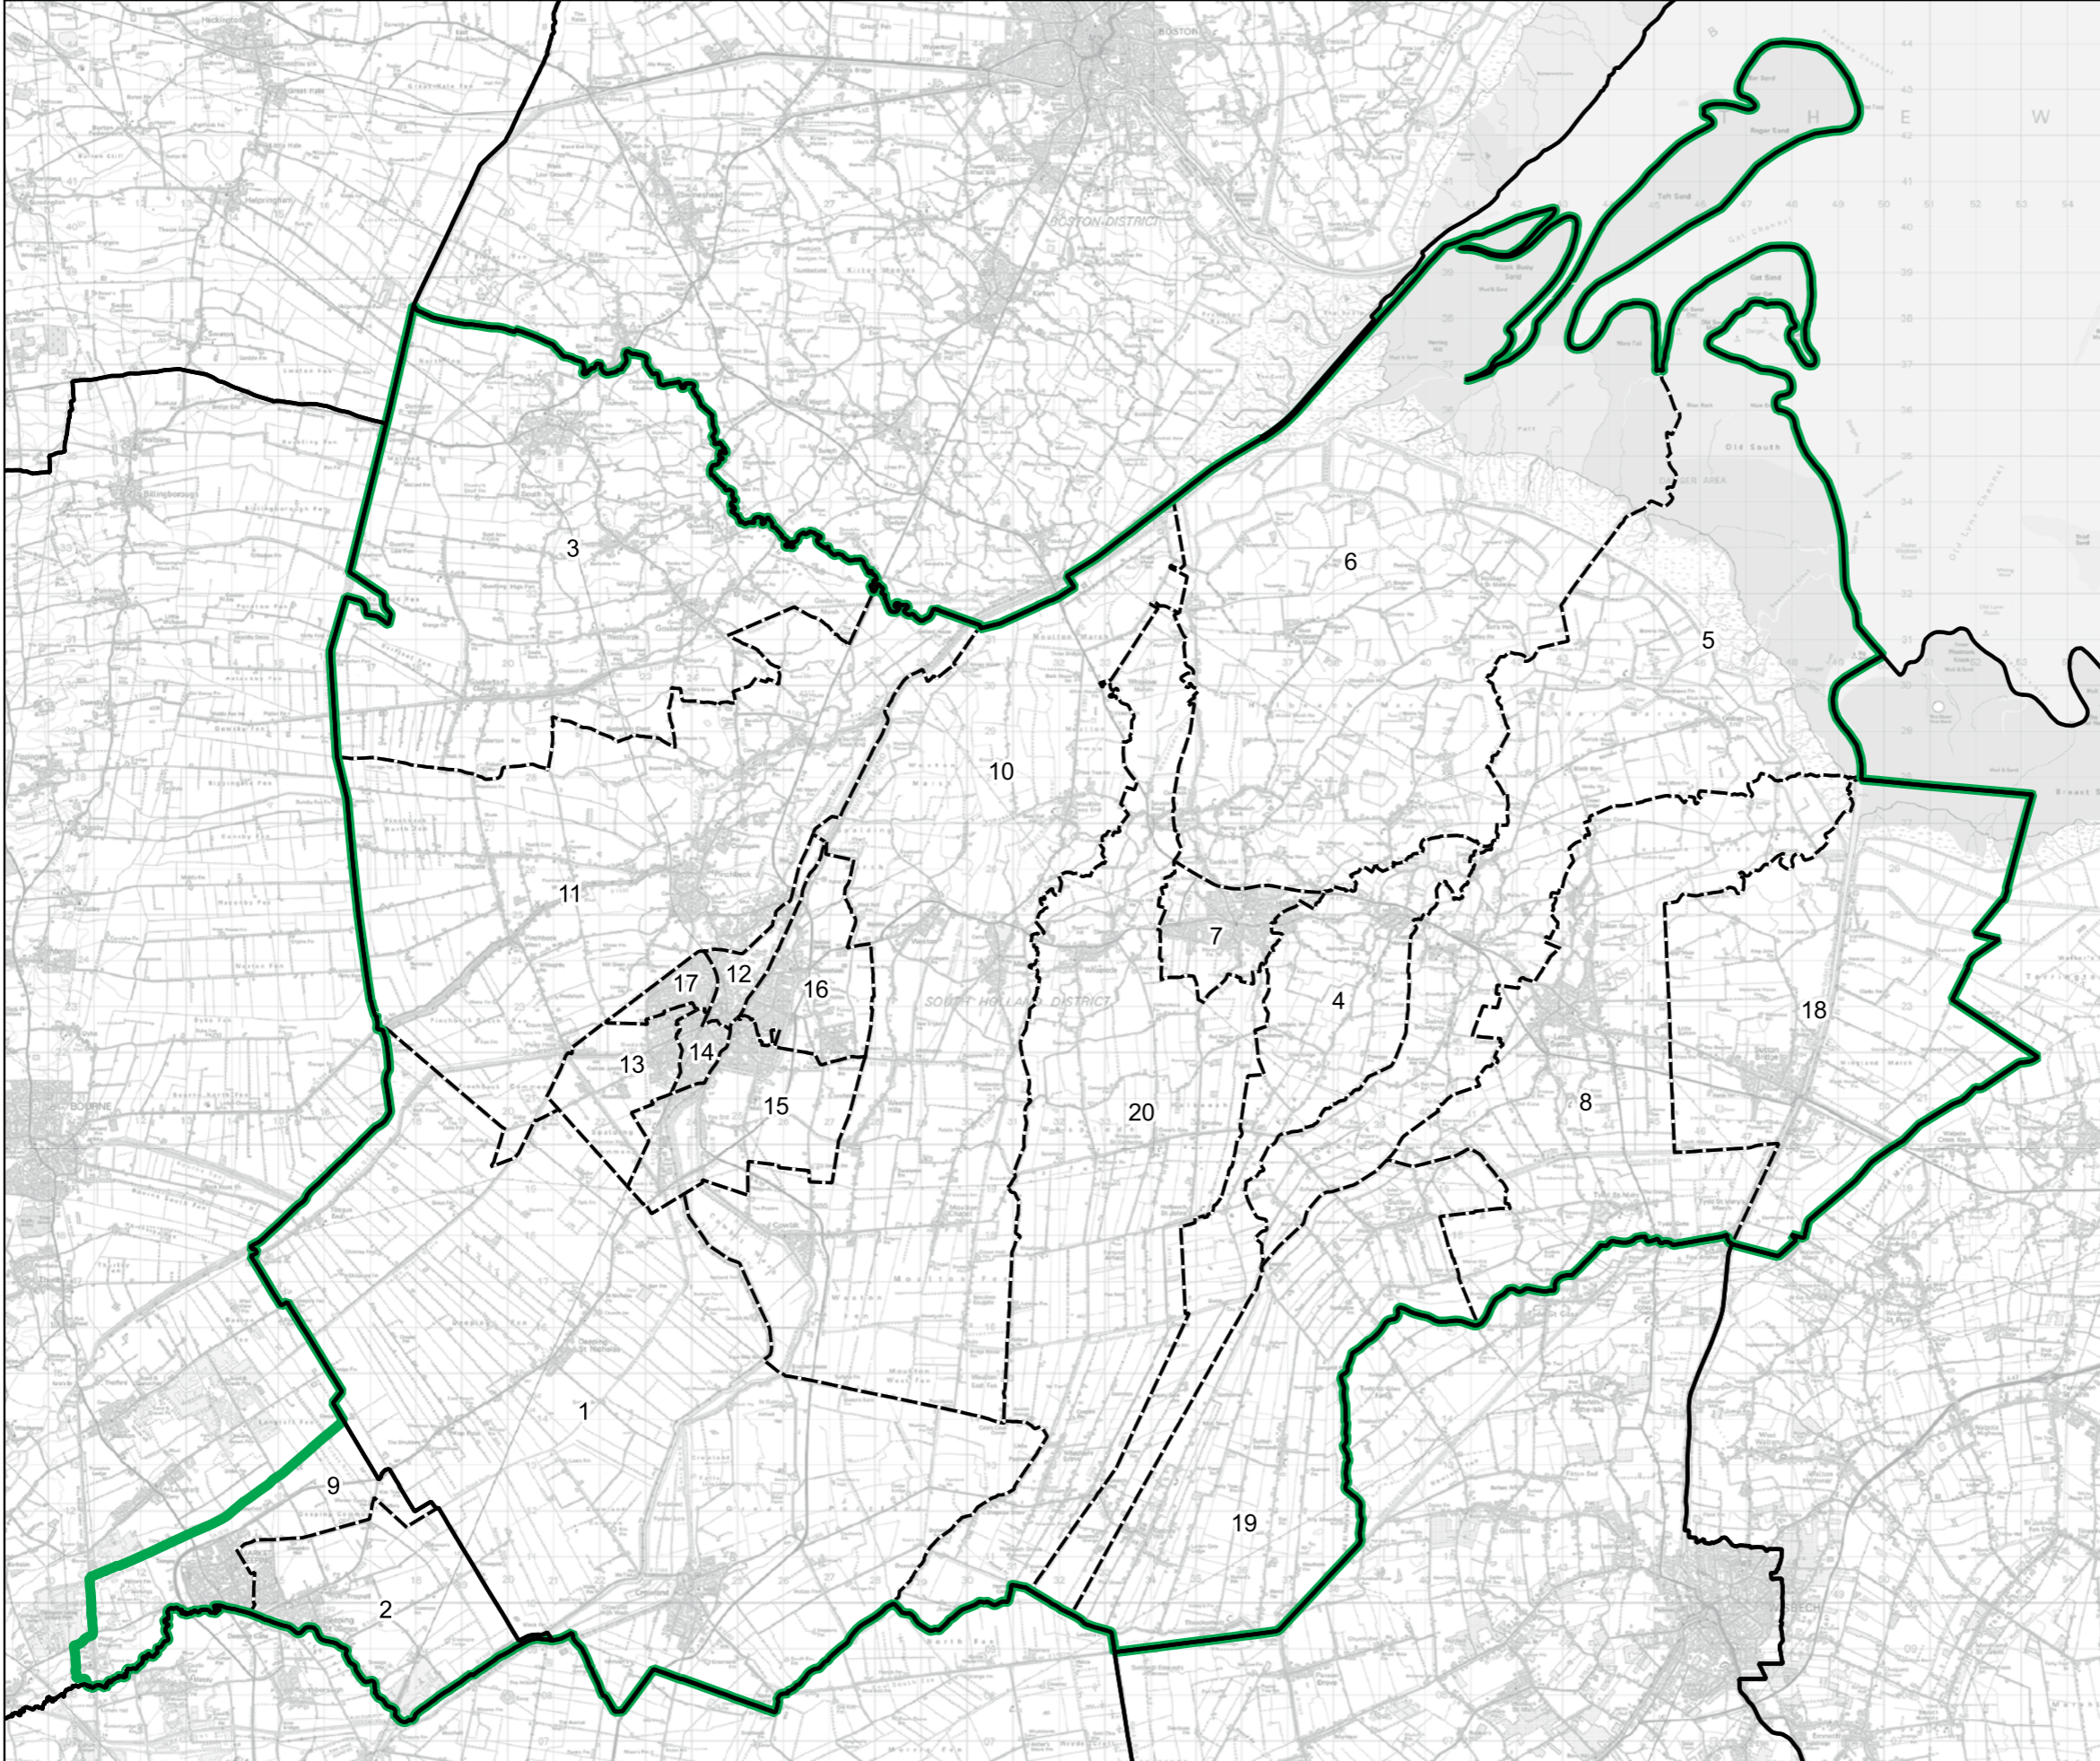

Wards:

- 1 Crowland and Deeping St. Nicholas
- 2 Deeping St. James
- 3 Donington, Quadring and Gosberton
- 4 Fleet
- 5 Gedney
- 6 Holbeach Hurn
- 7 Holbeach Town
- 8 Long Sutton
- 9 Market & West Deeping
- 10 Moulton, Weston and Cowbit
- 11 Pinchbeck and Surfleet
- 12 Spalding Castle
- 13 Spalding Monks House
- 14 Spalding St. John's
- 15 Spalding St. Mary's
- 16 Spalding St. Paul's
- 17 Spalding Wygate
- 18 Sutton Bridge
- 19 The Saints
- 20 Whaplode and Holbeach St. John's

Constituency
 Local Authorities
 Wards

0   2   4 km

© Crown copyright and database rights 2023 OS 100018289. You are permitted to use this data solely to enable you to respond to, or interact with, the organisation that provided you with the data. You are not permitted to copy, sub-licence, distribute or sell any of this data to third parties in any form. Third party rights to enforce the terms of this licence shall be reserved to OS.

South Holland and The Deepings County Constituency