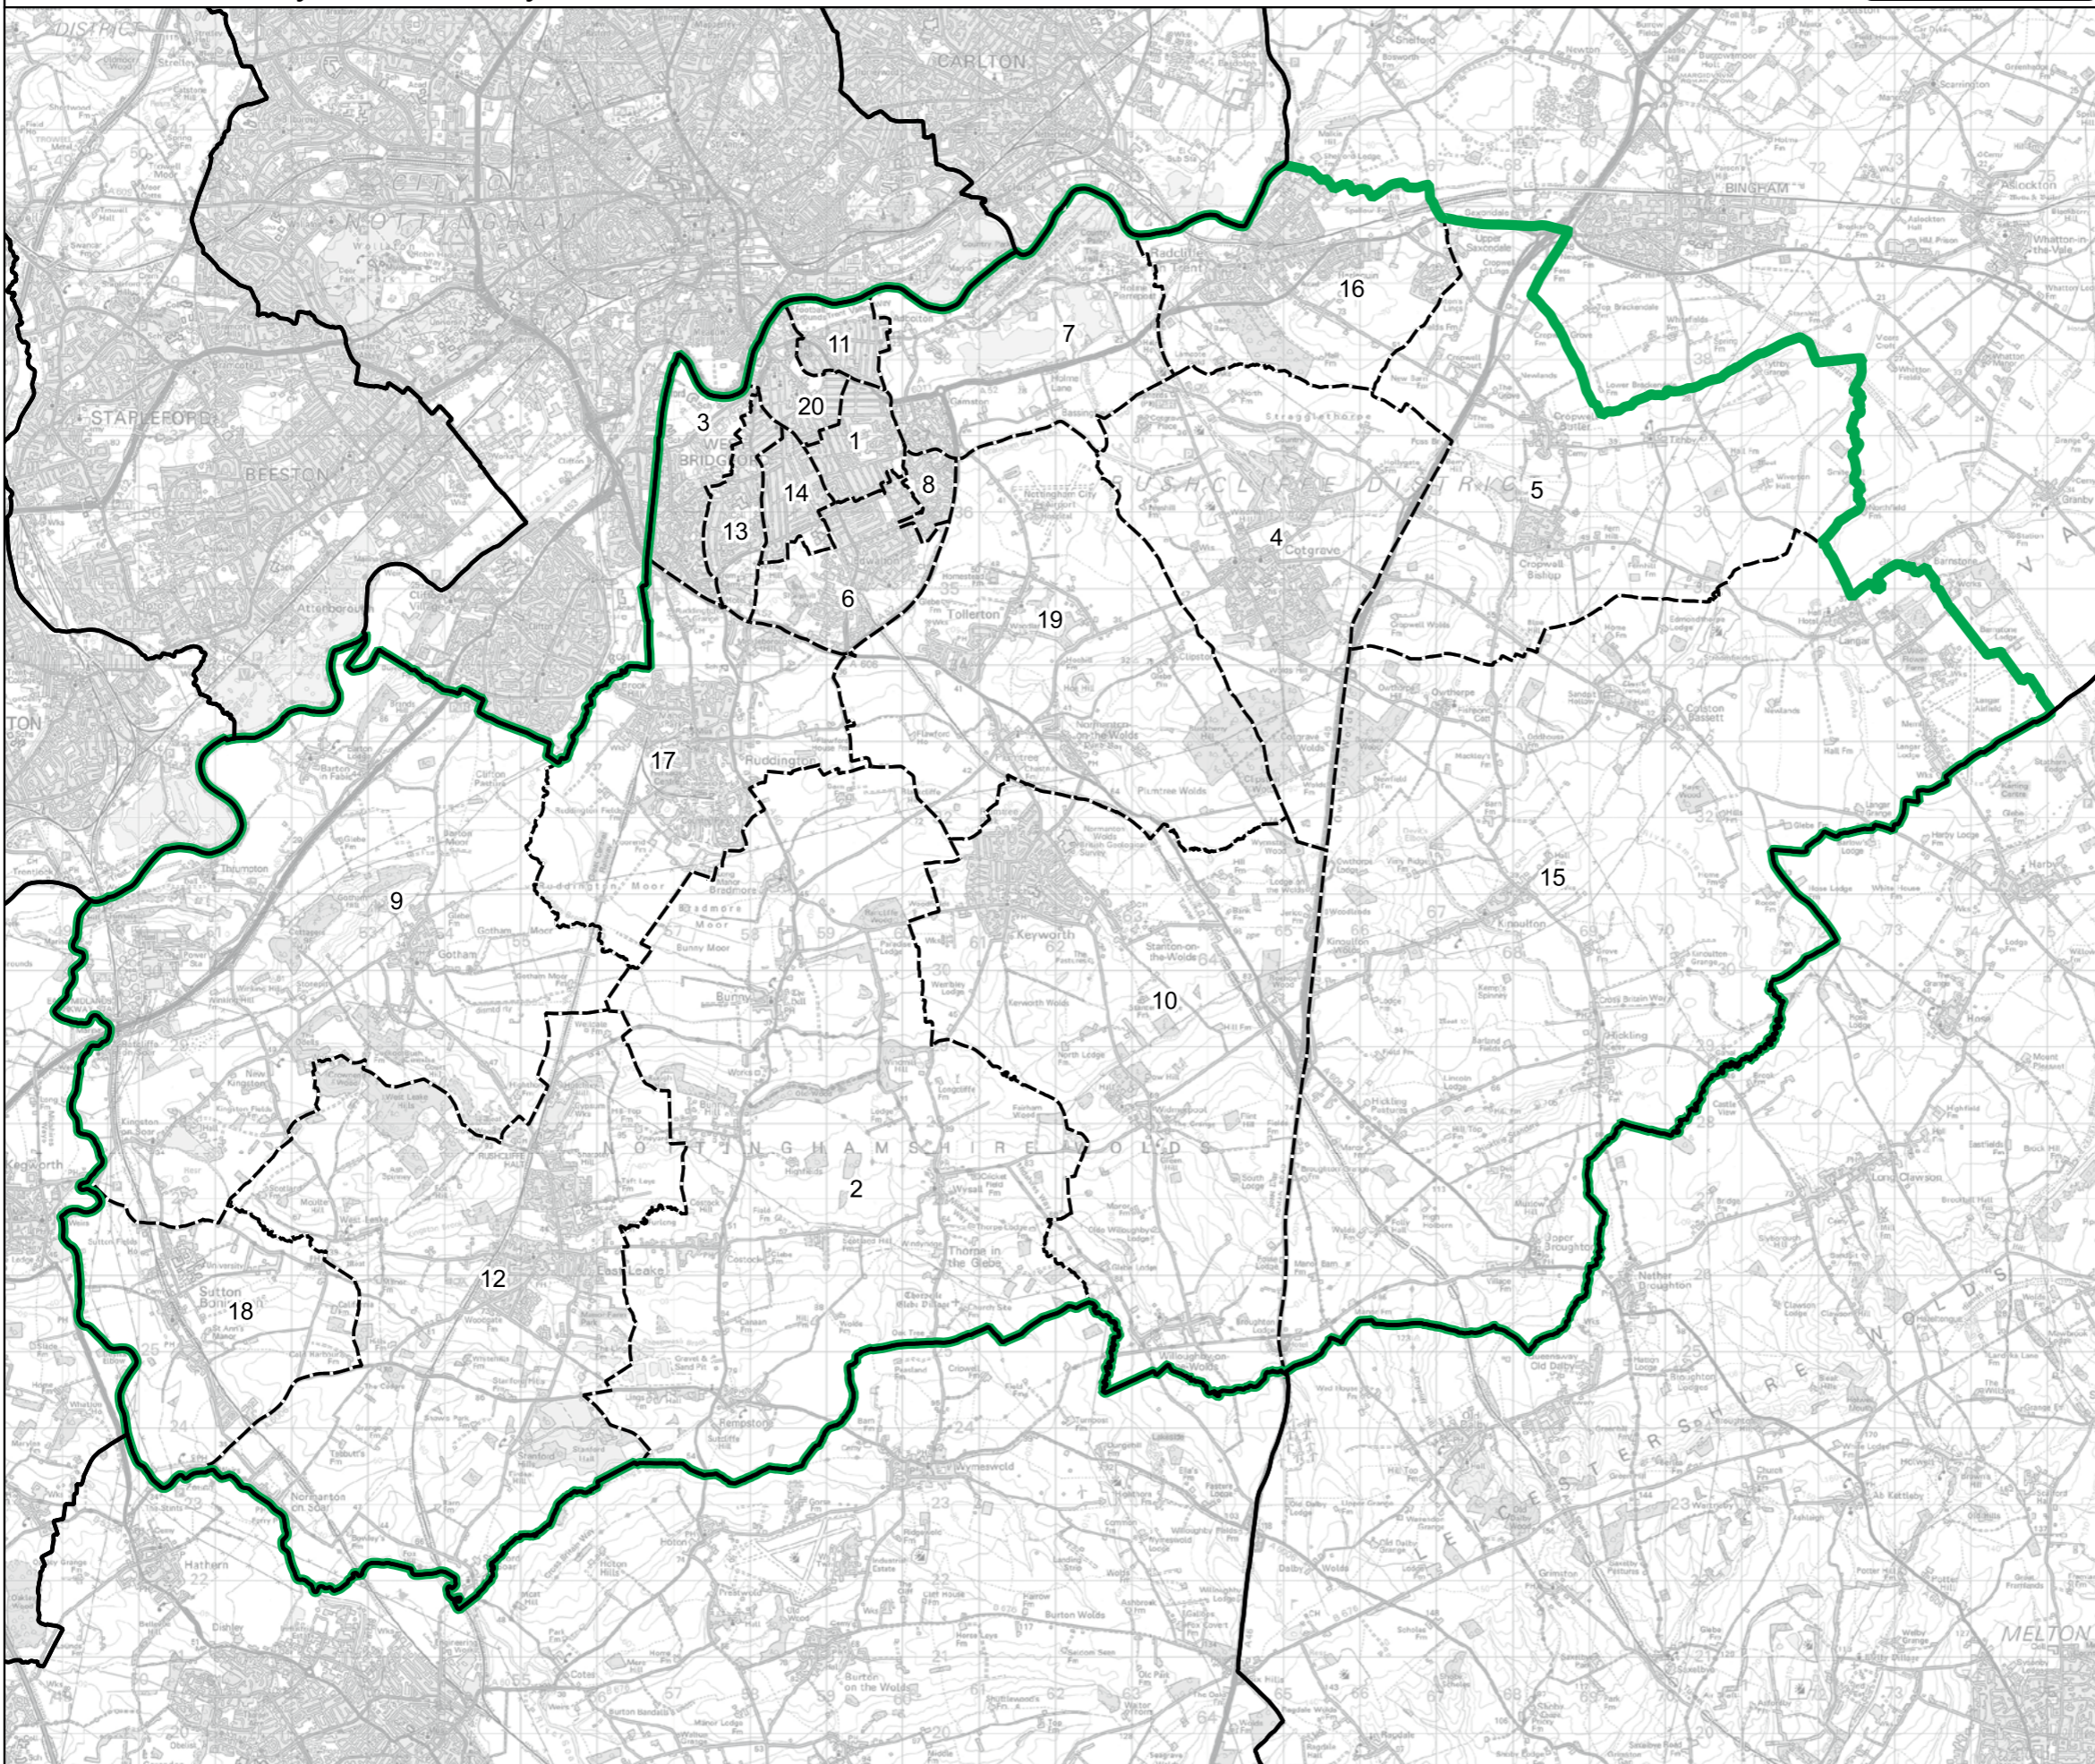

Wards:

- 1 Abbey
- 2 Bunny
- 3 Compton Acres
- 4 Cotgrave
- 5 Cropwell
- 6 Edwalton
- 7 Gamston North
- 8 Gamston South
- 9 Gotham
- 10 Keyworth & Wolds
- 11 Lady Bay
- 12 Leake
- 13 Lutterell
- 14 Musters
- 15 Nevile & Langar
- 16 Radcliffe on Trent
- 17 Ruddington
- 18 Sutton Bonington
- 19 Tollerton
- 20 Trent Bridge

- Constituency
- Local Authorities
- Wards

© Crown copyright and database rights 2023 OS 100018289. You are permitted to use this data solely to enable you to respond to, or interact with, the organisation that provided you with the data. You are not permitted to copy, sub-licence, distribute or sell any of this data to third parties in any form. Third party rights to enforce the terms of this licence shall be reserved to OS.