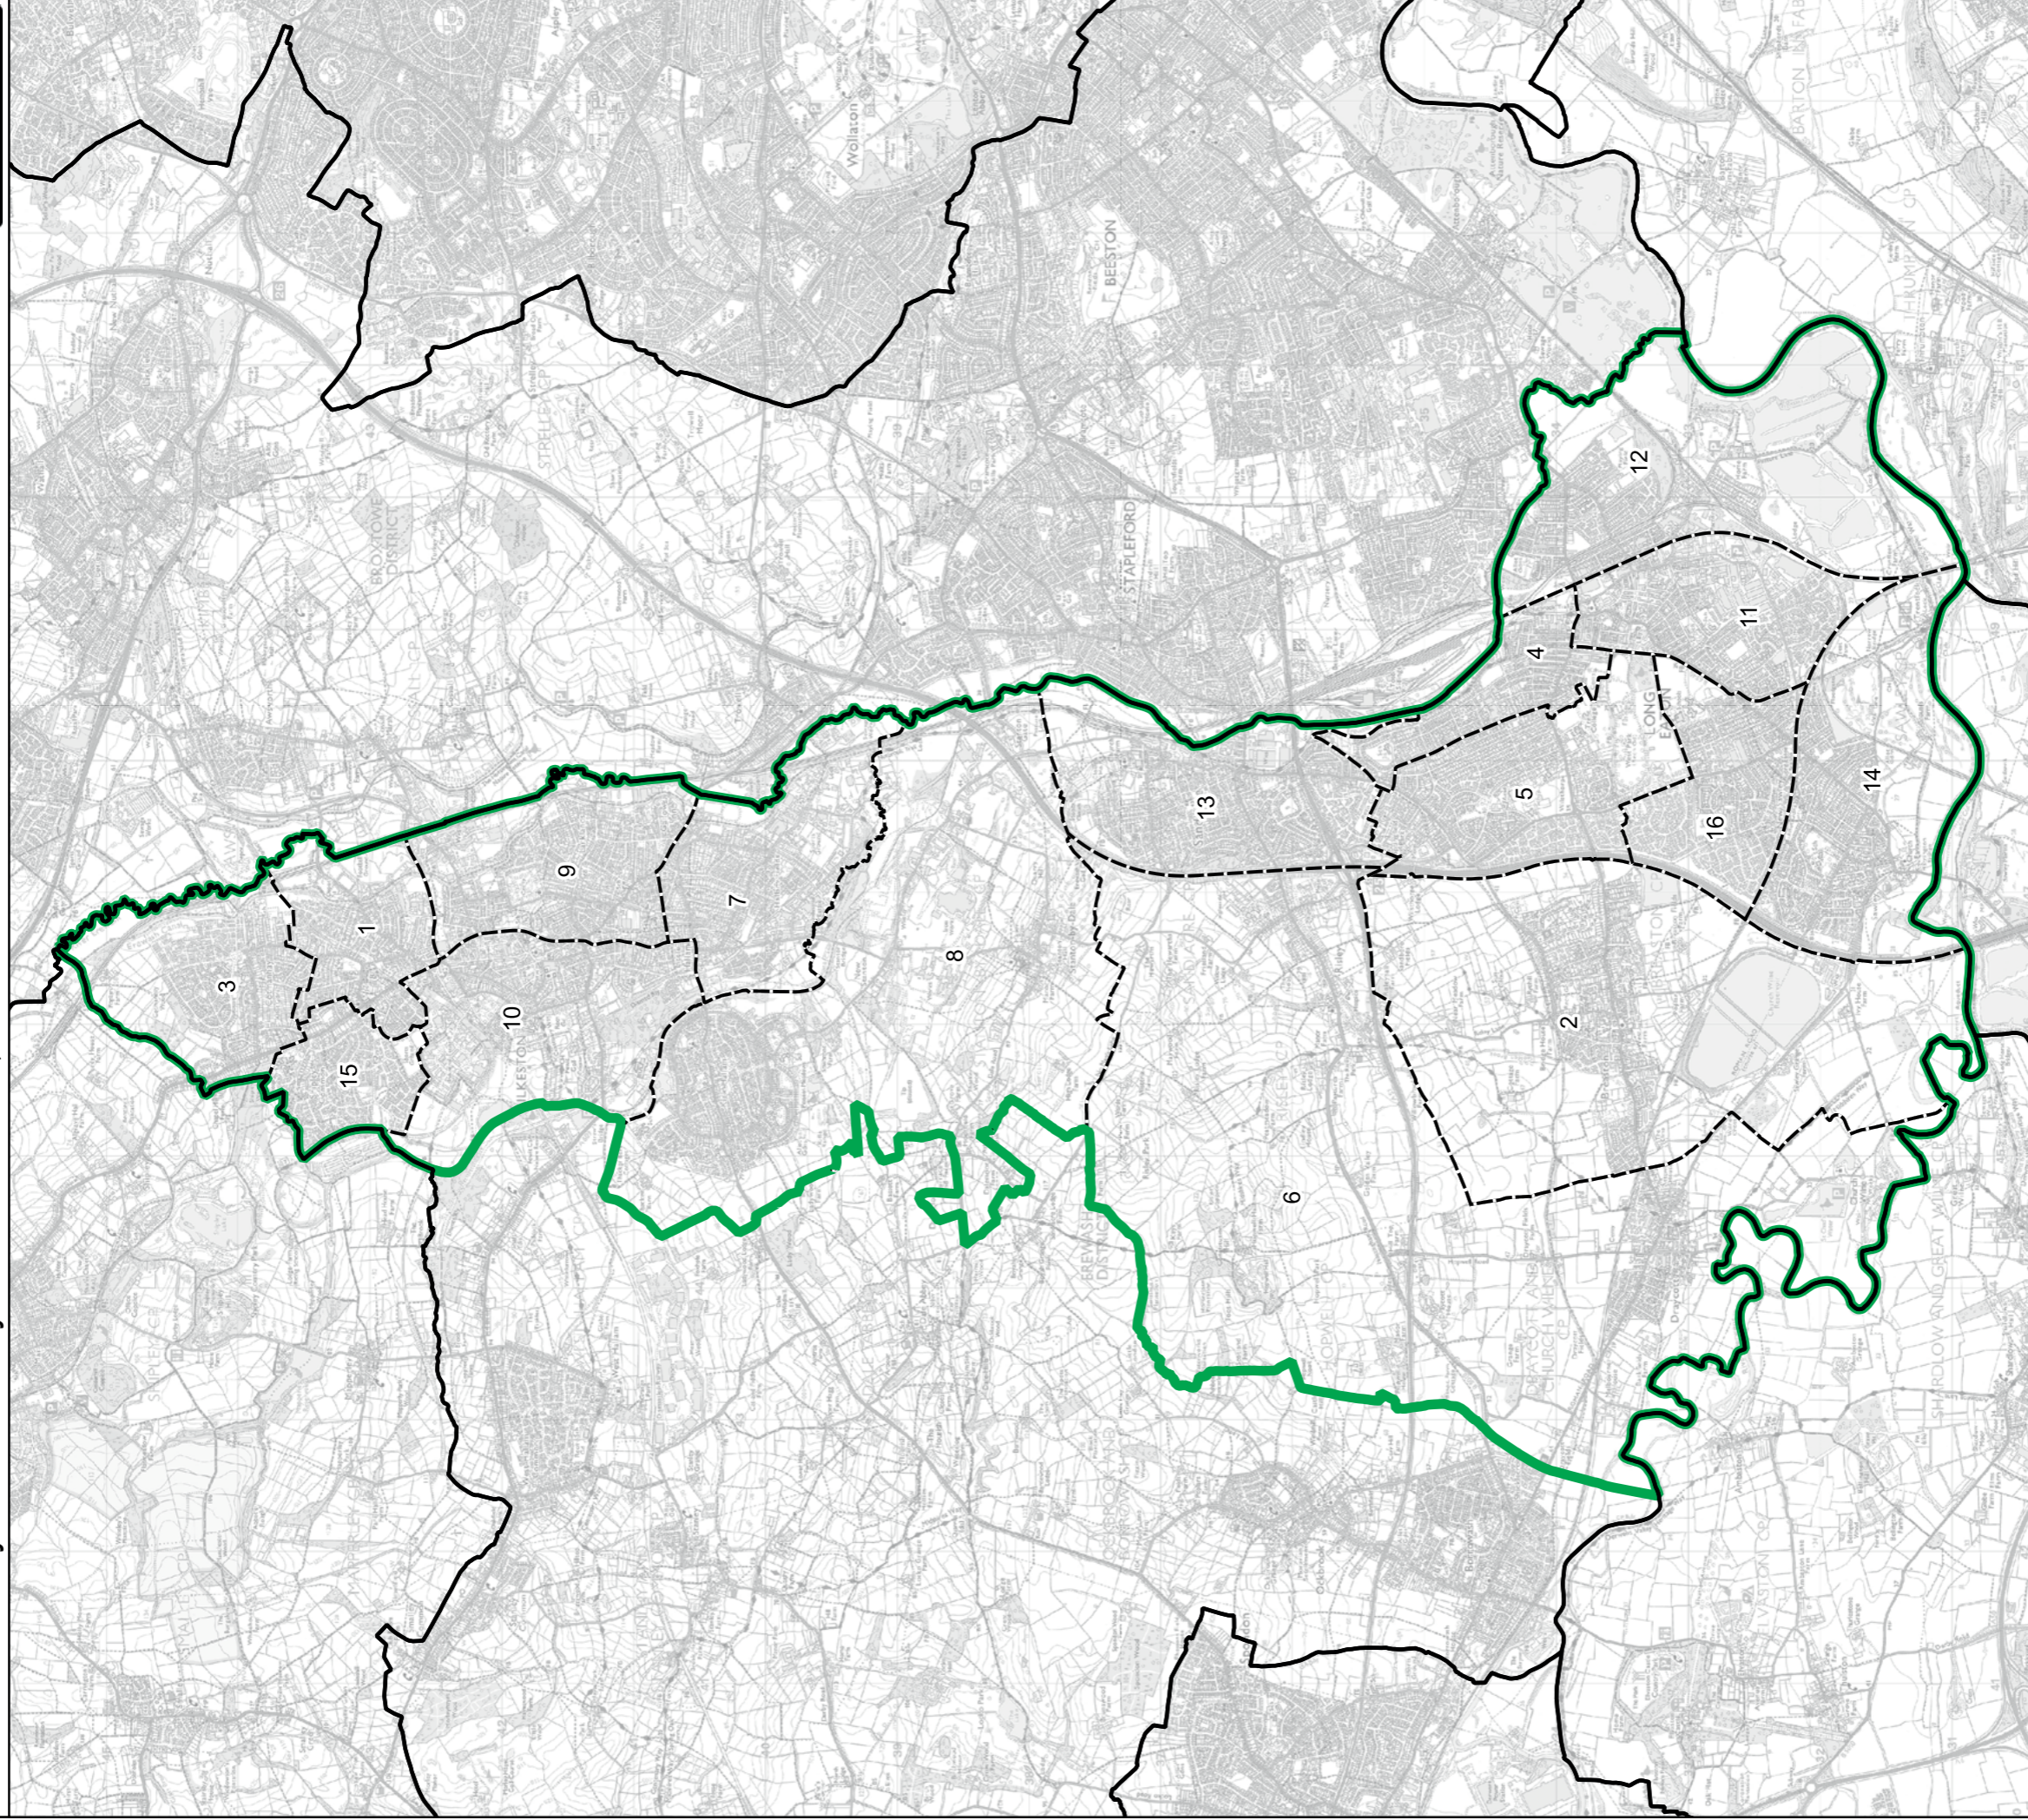

Boundary Commission for England - Final Recommendations for the East Midlands Region
Erewash County Constituency - Electorate 71,986

Wards:

- 1 Awsworth Road
- 2 Breaston
- 3 Cotmanhay
- 4 Derby Road East
- 5 Derby Road West
- 6 Draycott & Risley
- 7 Hallam Fields

- 8 Kirk Hallam & Stanton-by-Dale
- 9 Larklands
- 10 Little Hallam
- 11 Long Eaton Central
- 12 Nottingham Road
- 13 Sandiacre
- 14 Sawley

- 15 Shipley View
- 16 Wilsthorpe

- Constituency
- Local Authorities
- Wards

© Crown copyright and database rights 2023 OS 100018289. You are permitted to use this data solely to enable you to respond to, or interact with, the organisation that provided you with the data. You are not permitted to copy, sub-licence, distribute or sell any of this data to third parties in any form. Third party rights to enforce the terms of this licence shall be reserved to OS.

Erewash County Constituency