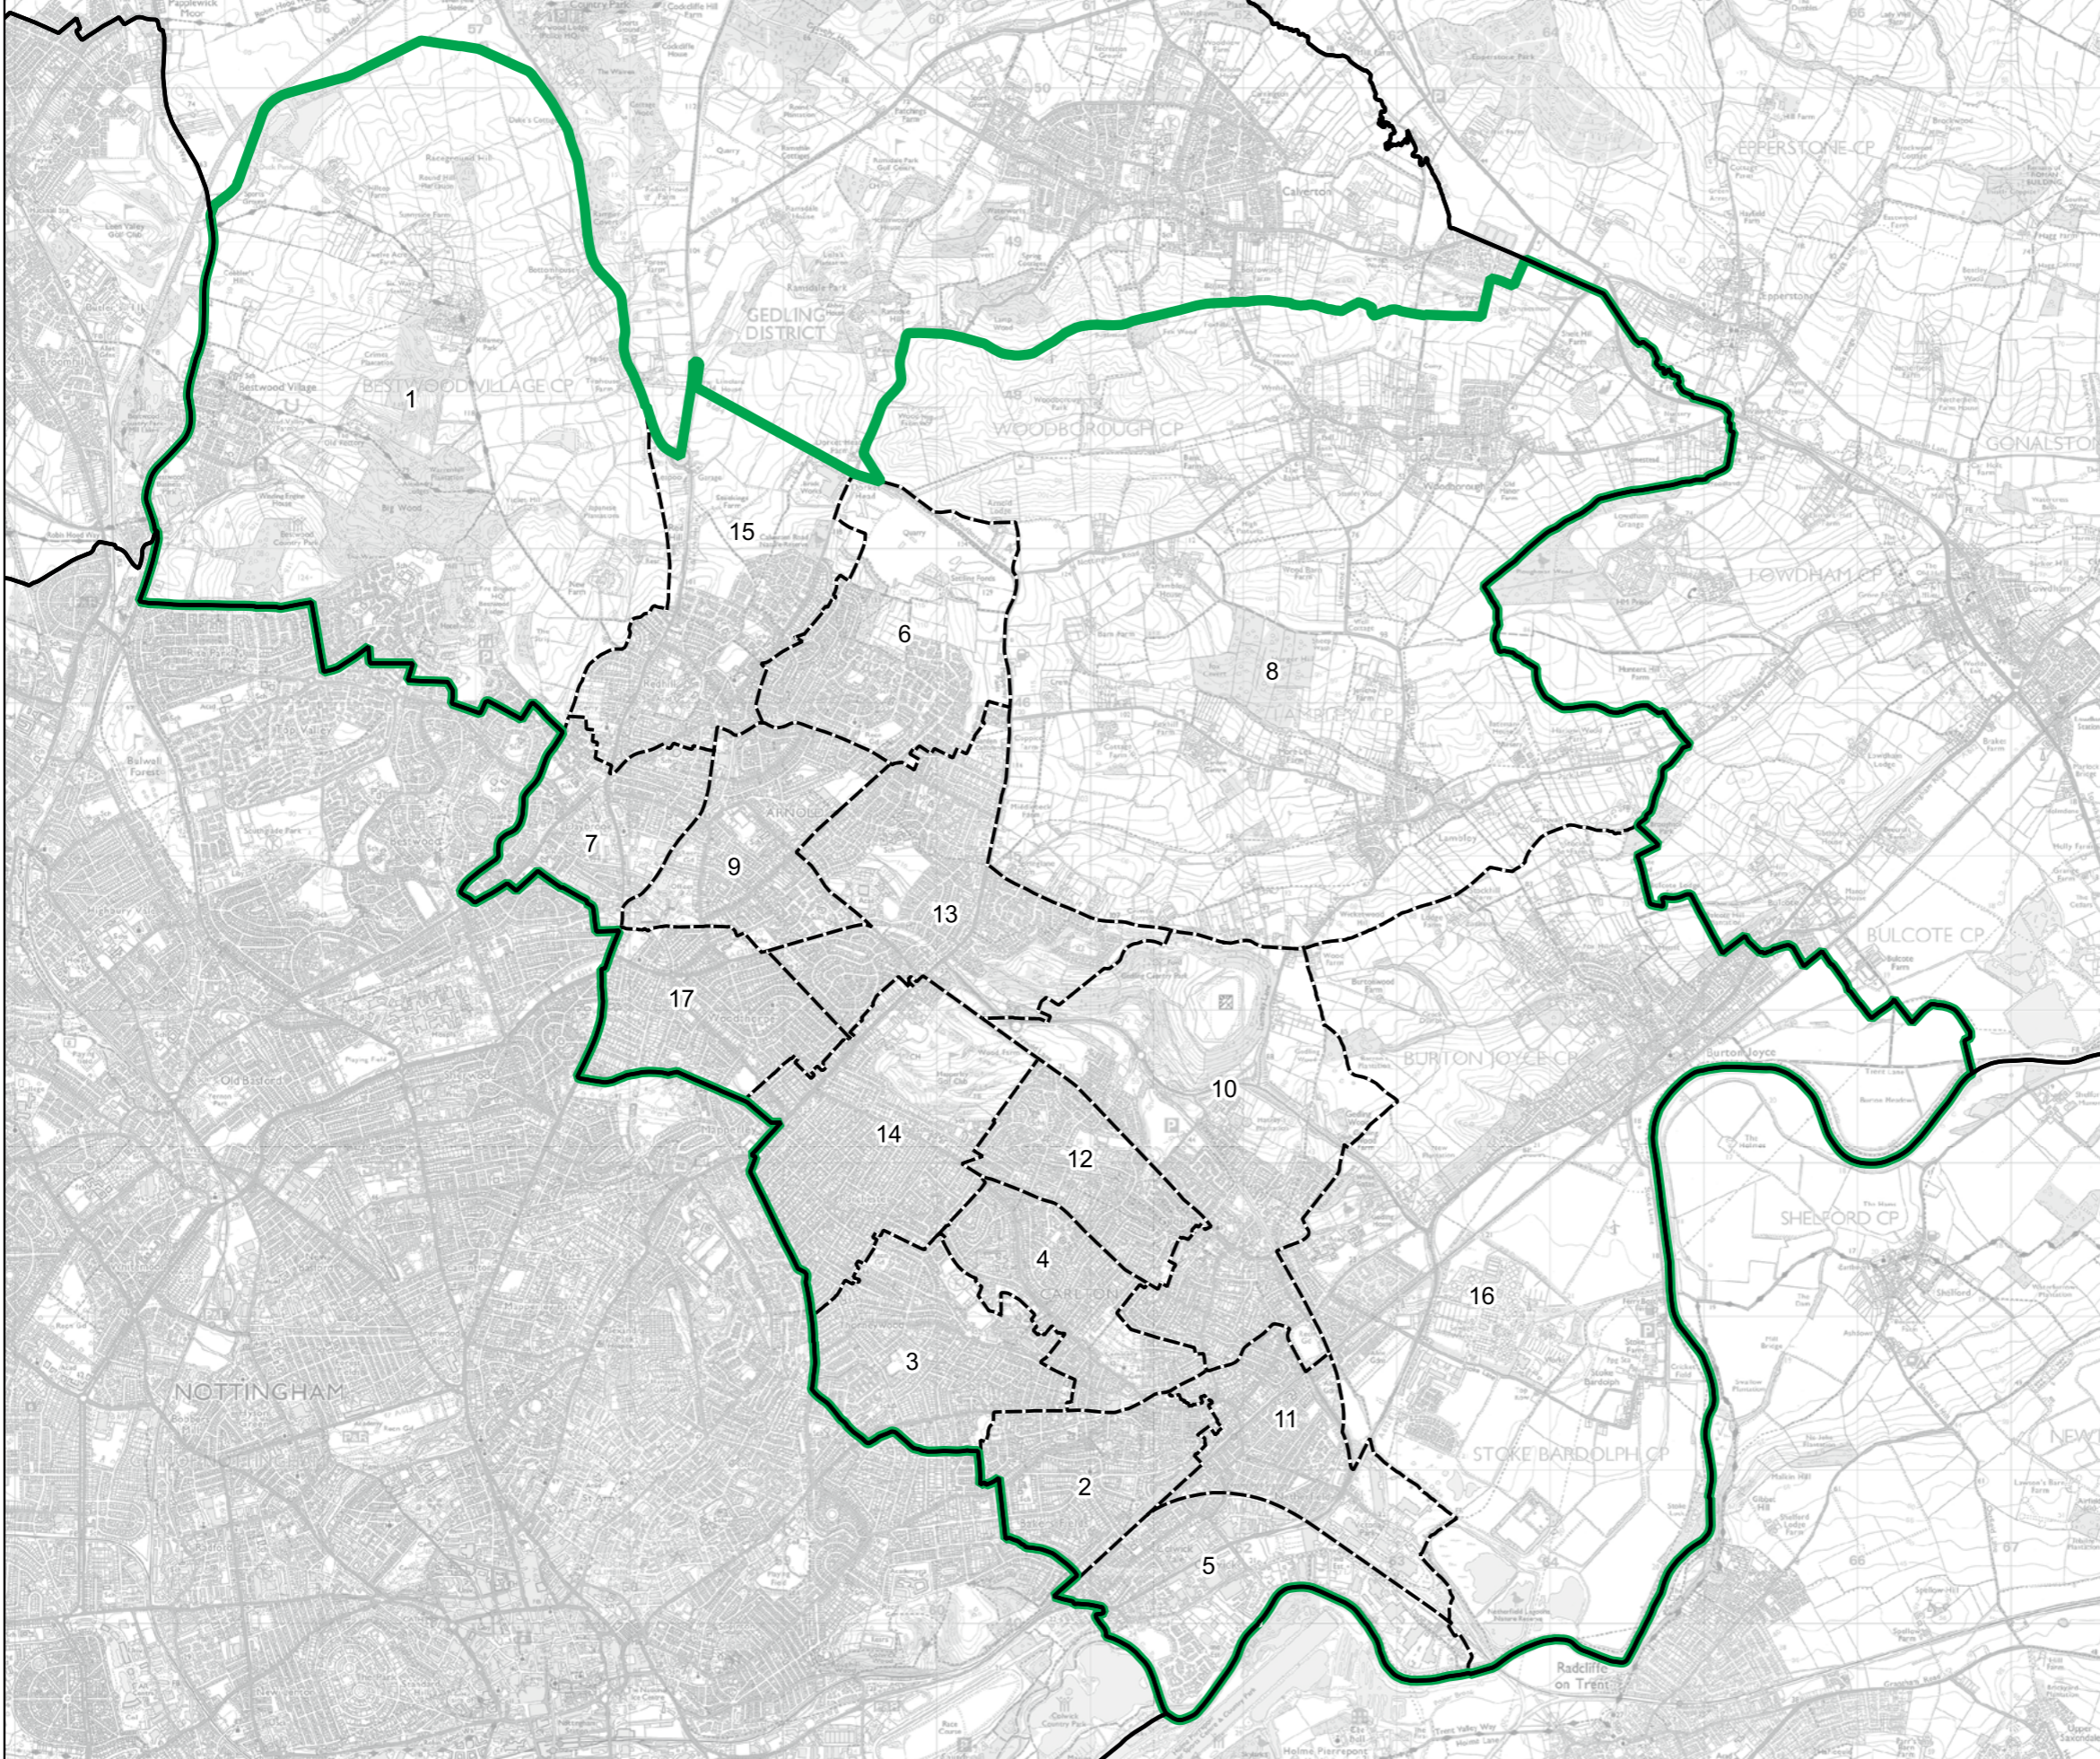

Wards:

- 1 Bestwood St. Albans
- 2 Carlton
- 3 Carlton Hill
- 4 Cavendish
- 5 Colwick
- 6 Coppice
- 7 Daybrook
- 8 Dumbles
- 9 Ernehale
- 10 Gedling
- 11 Netherfield
- 12 Phoenix
- 13 Plains
- 14 Porchester
- 15 Redhill
- 16 Trent Valley
- 17 Woodthorpe

- Constituency
- Local Authorities
- Wards

0 0.6 1.2 km

© Crown copyright and database rights 2023 OS 100018289. You are permitted to use this data solely to enable you to respond to, or interact with, the organisation that provided you with the data. You are not permitted to copy, sub-licence, distribute or sell any of this data to third parties in any form. Third party rights to enforce the terms of this licence shall be reserved to OS.