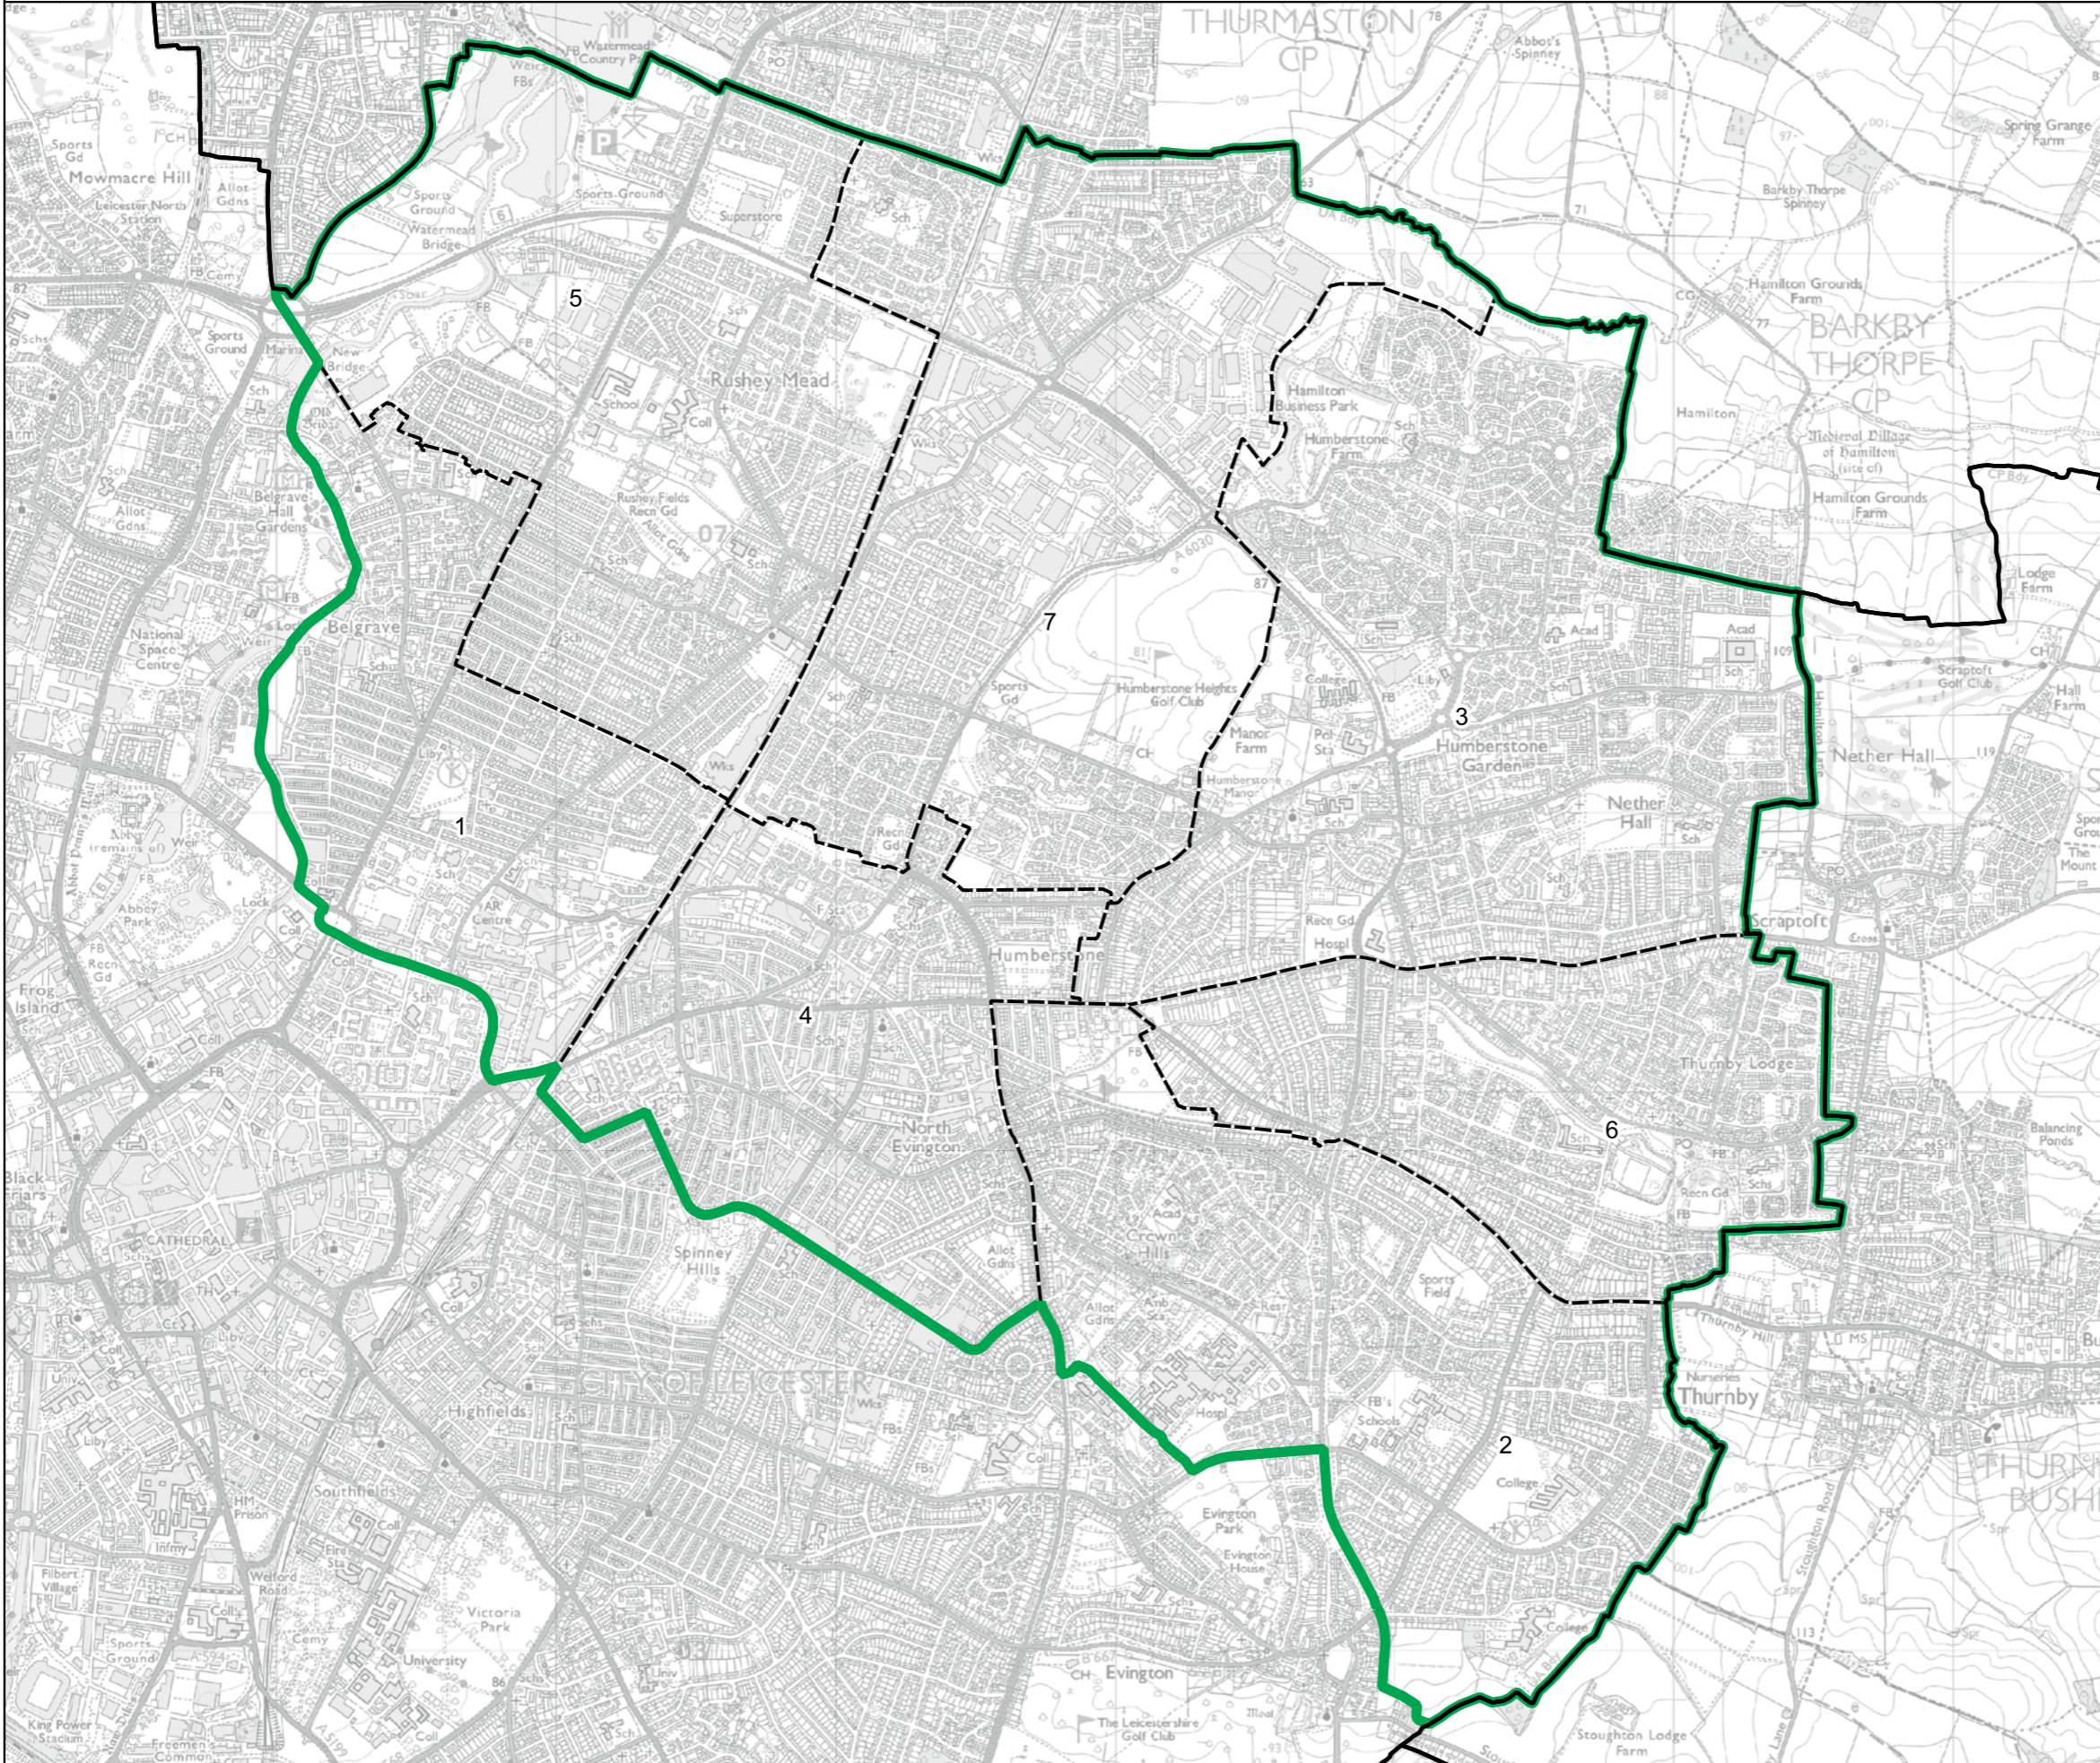

Kettering County Constituency

Boundary Commission for England - Final Recommendations for the East Midlands Region

Leicester East Borough Constituency - Electorate 76,465

- Wards:
- 1 Belgrave
 - 2 Evington (Part)
 - 3 Humberstone & Hamilton
 - 4 North Evington
 - 5 Rushey Mead
 - 6 Thurncourt
 - 7 Troon