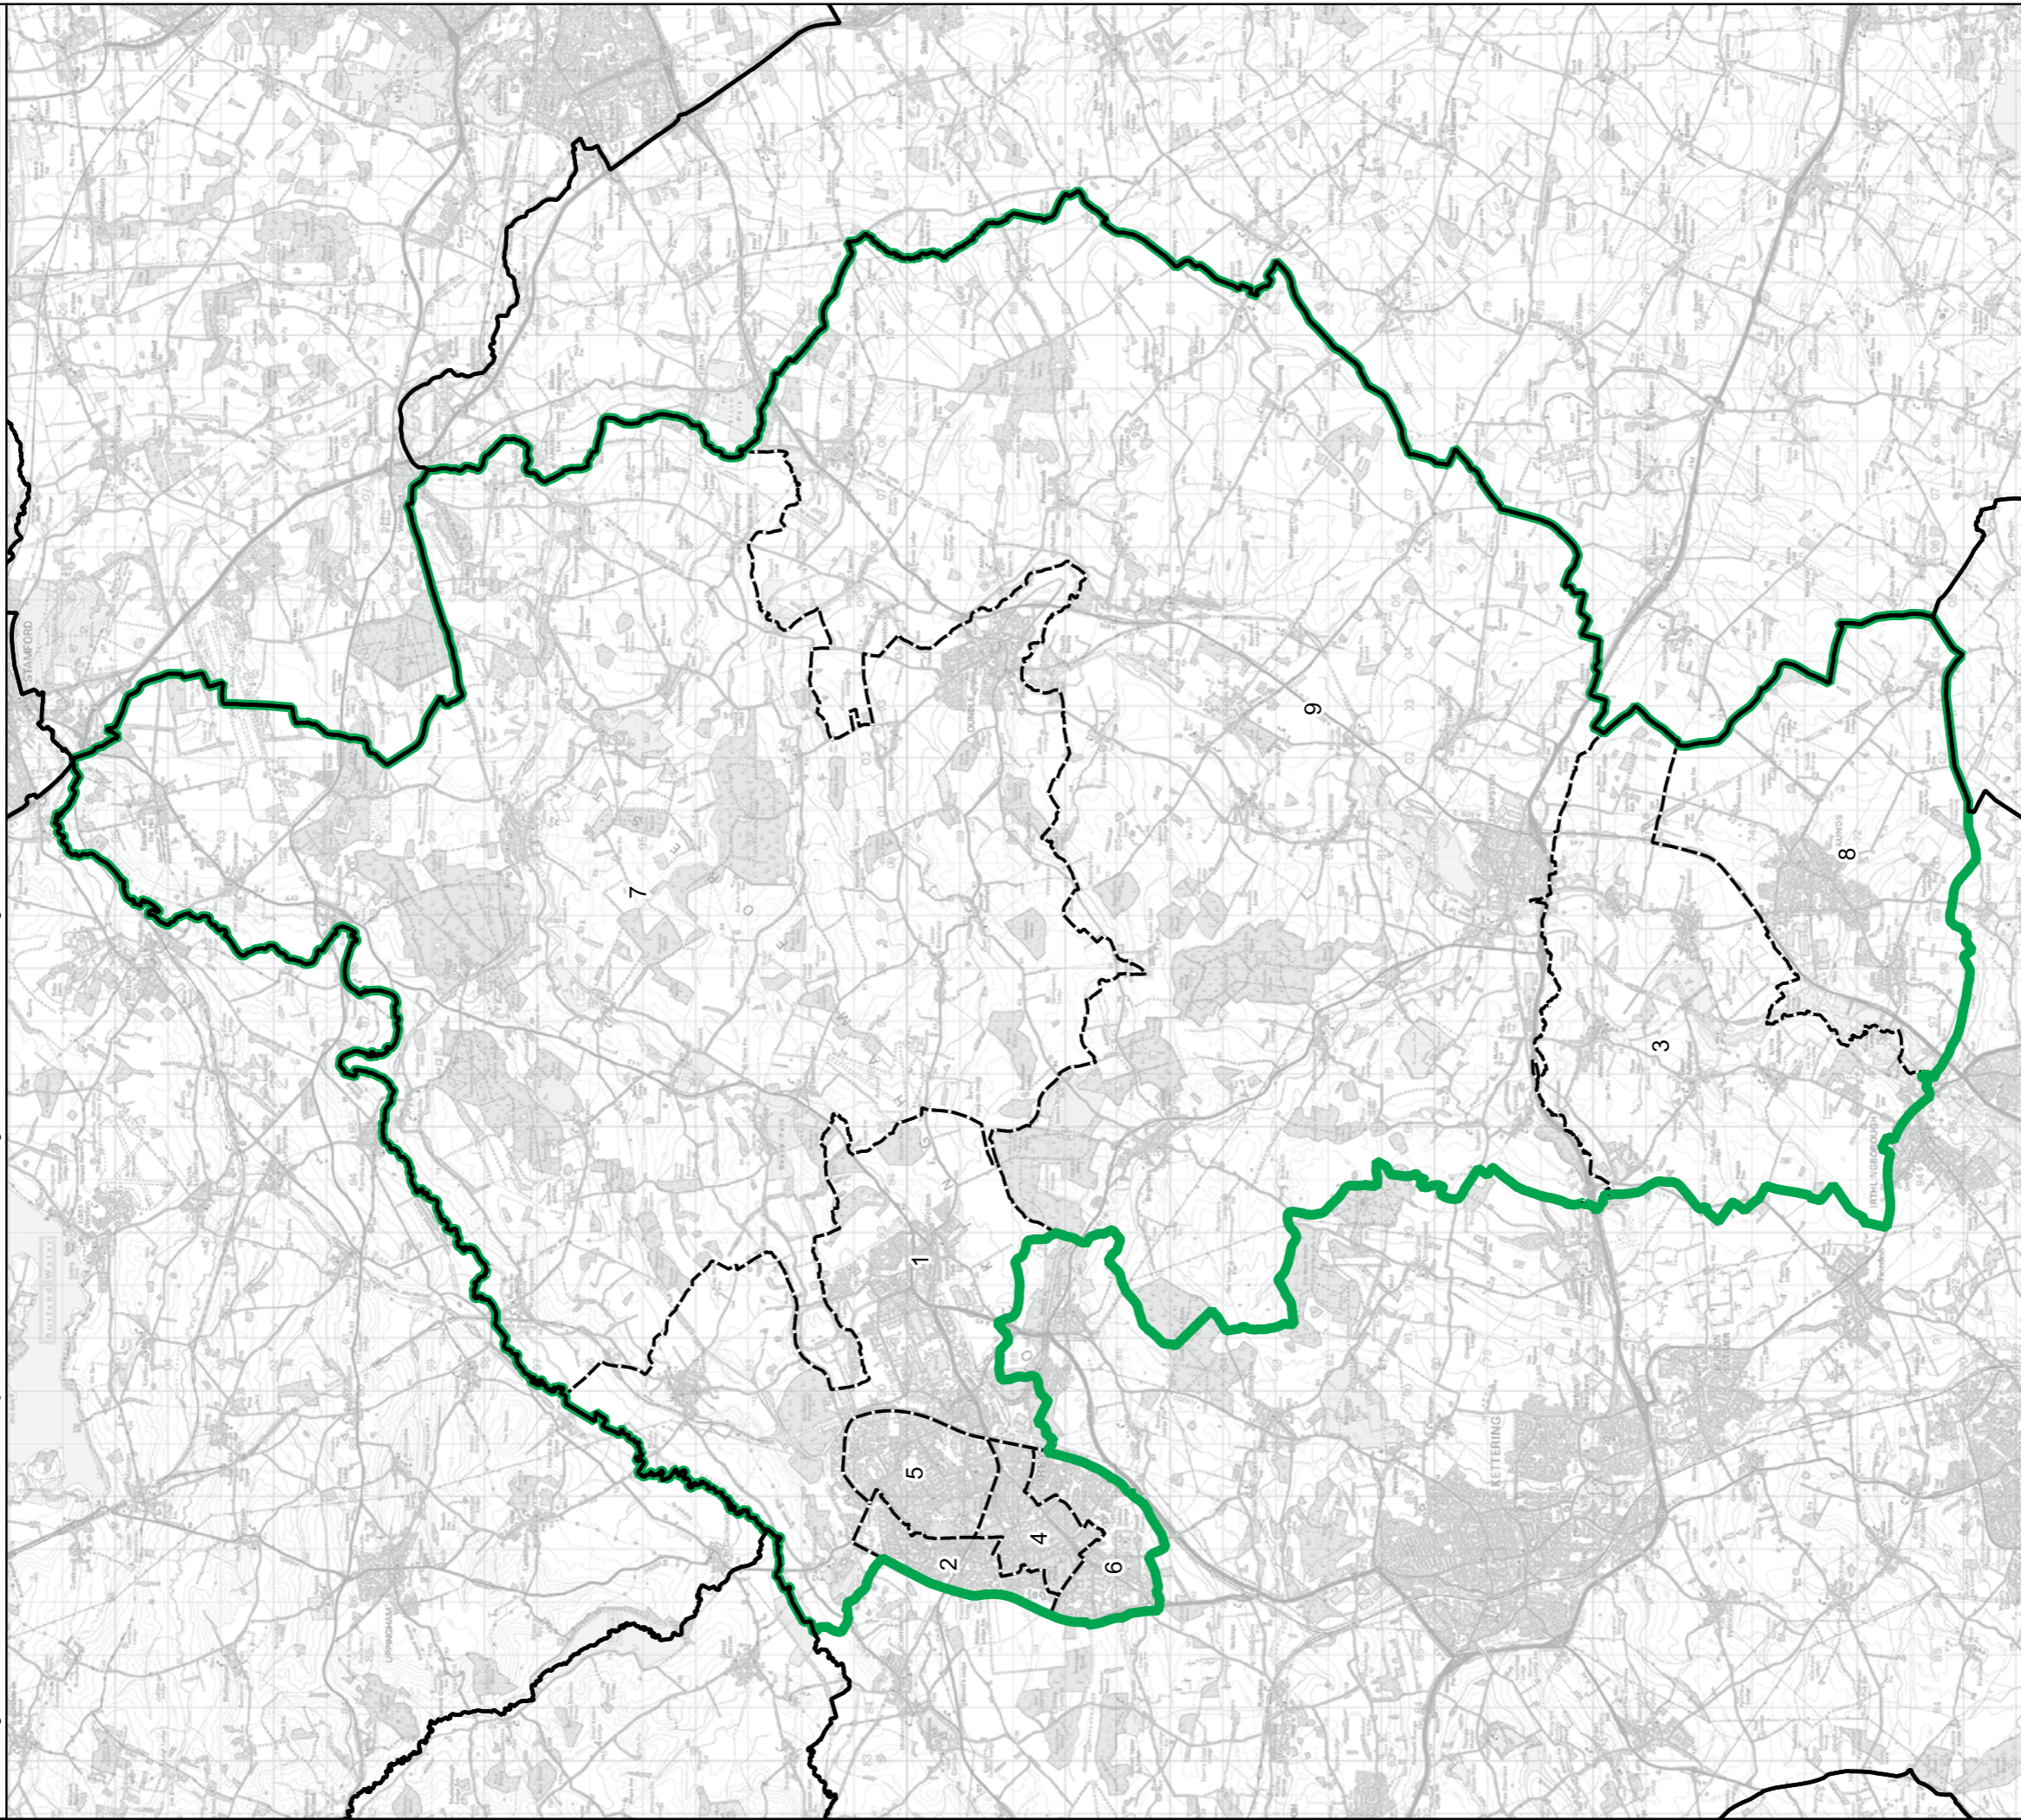

Boundary Commission for England - Final Recommendations for the East Midlands Region
Corby and East Northamptonshire County Constituency - Electorate 76,748

1. **Wards:**
2. 1 Corby Rural (Part)
   - 2 Corby West
   - 3 Irthlingborough (Part)
   - 4 Kingswood
   - 5 Lloyds
   - 6 Oakley
   - 7 Oundle
   - 8 Raunds
   - 9 Thrapston

- Constituency
- Local Authorities
- Wards

© Crown copyright and database rights 2023 OS 100018269. You are permitted to use this data solely to enable you to respond to, or interact with, the organisation that provided you with the data. You are not permitted to copy, sub-licence, distribute or sell any of this data to third parties in any form. Third party rights to enforce the terms of this licence shall be reserved to OS.

Corby and East Northamptonshire County Constituency