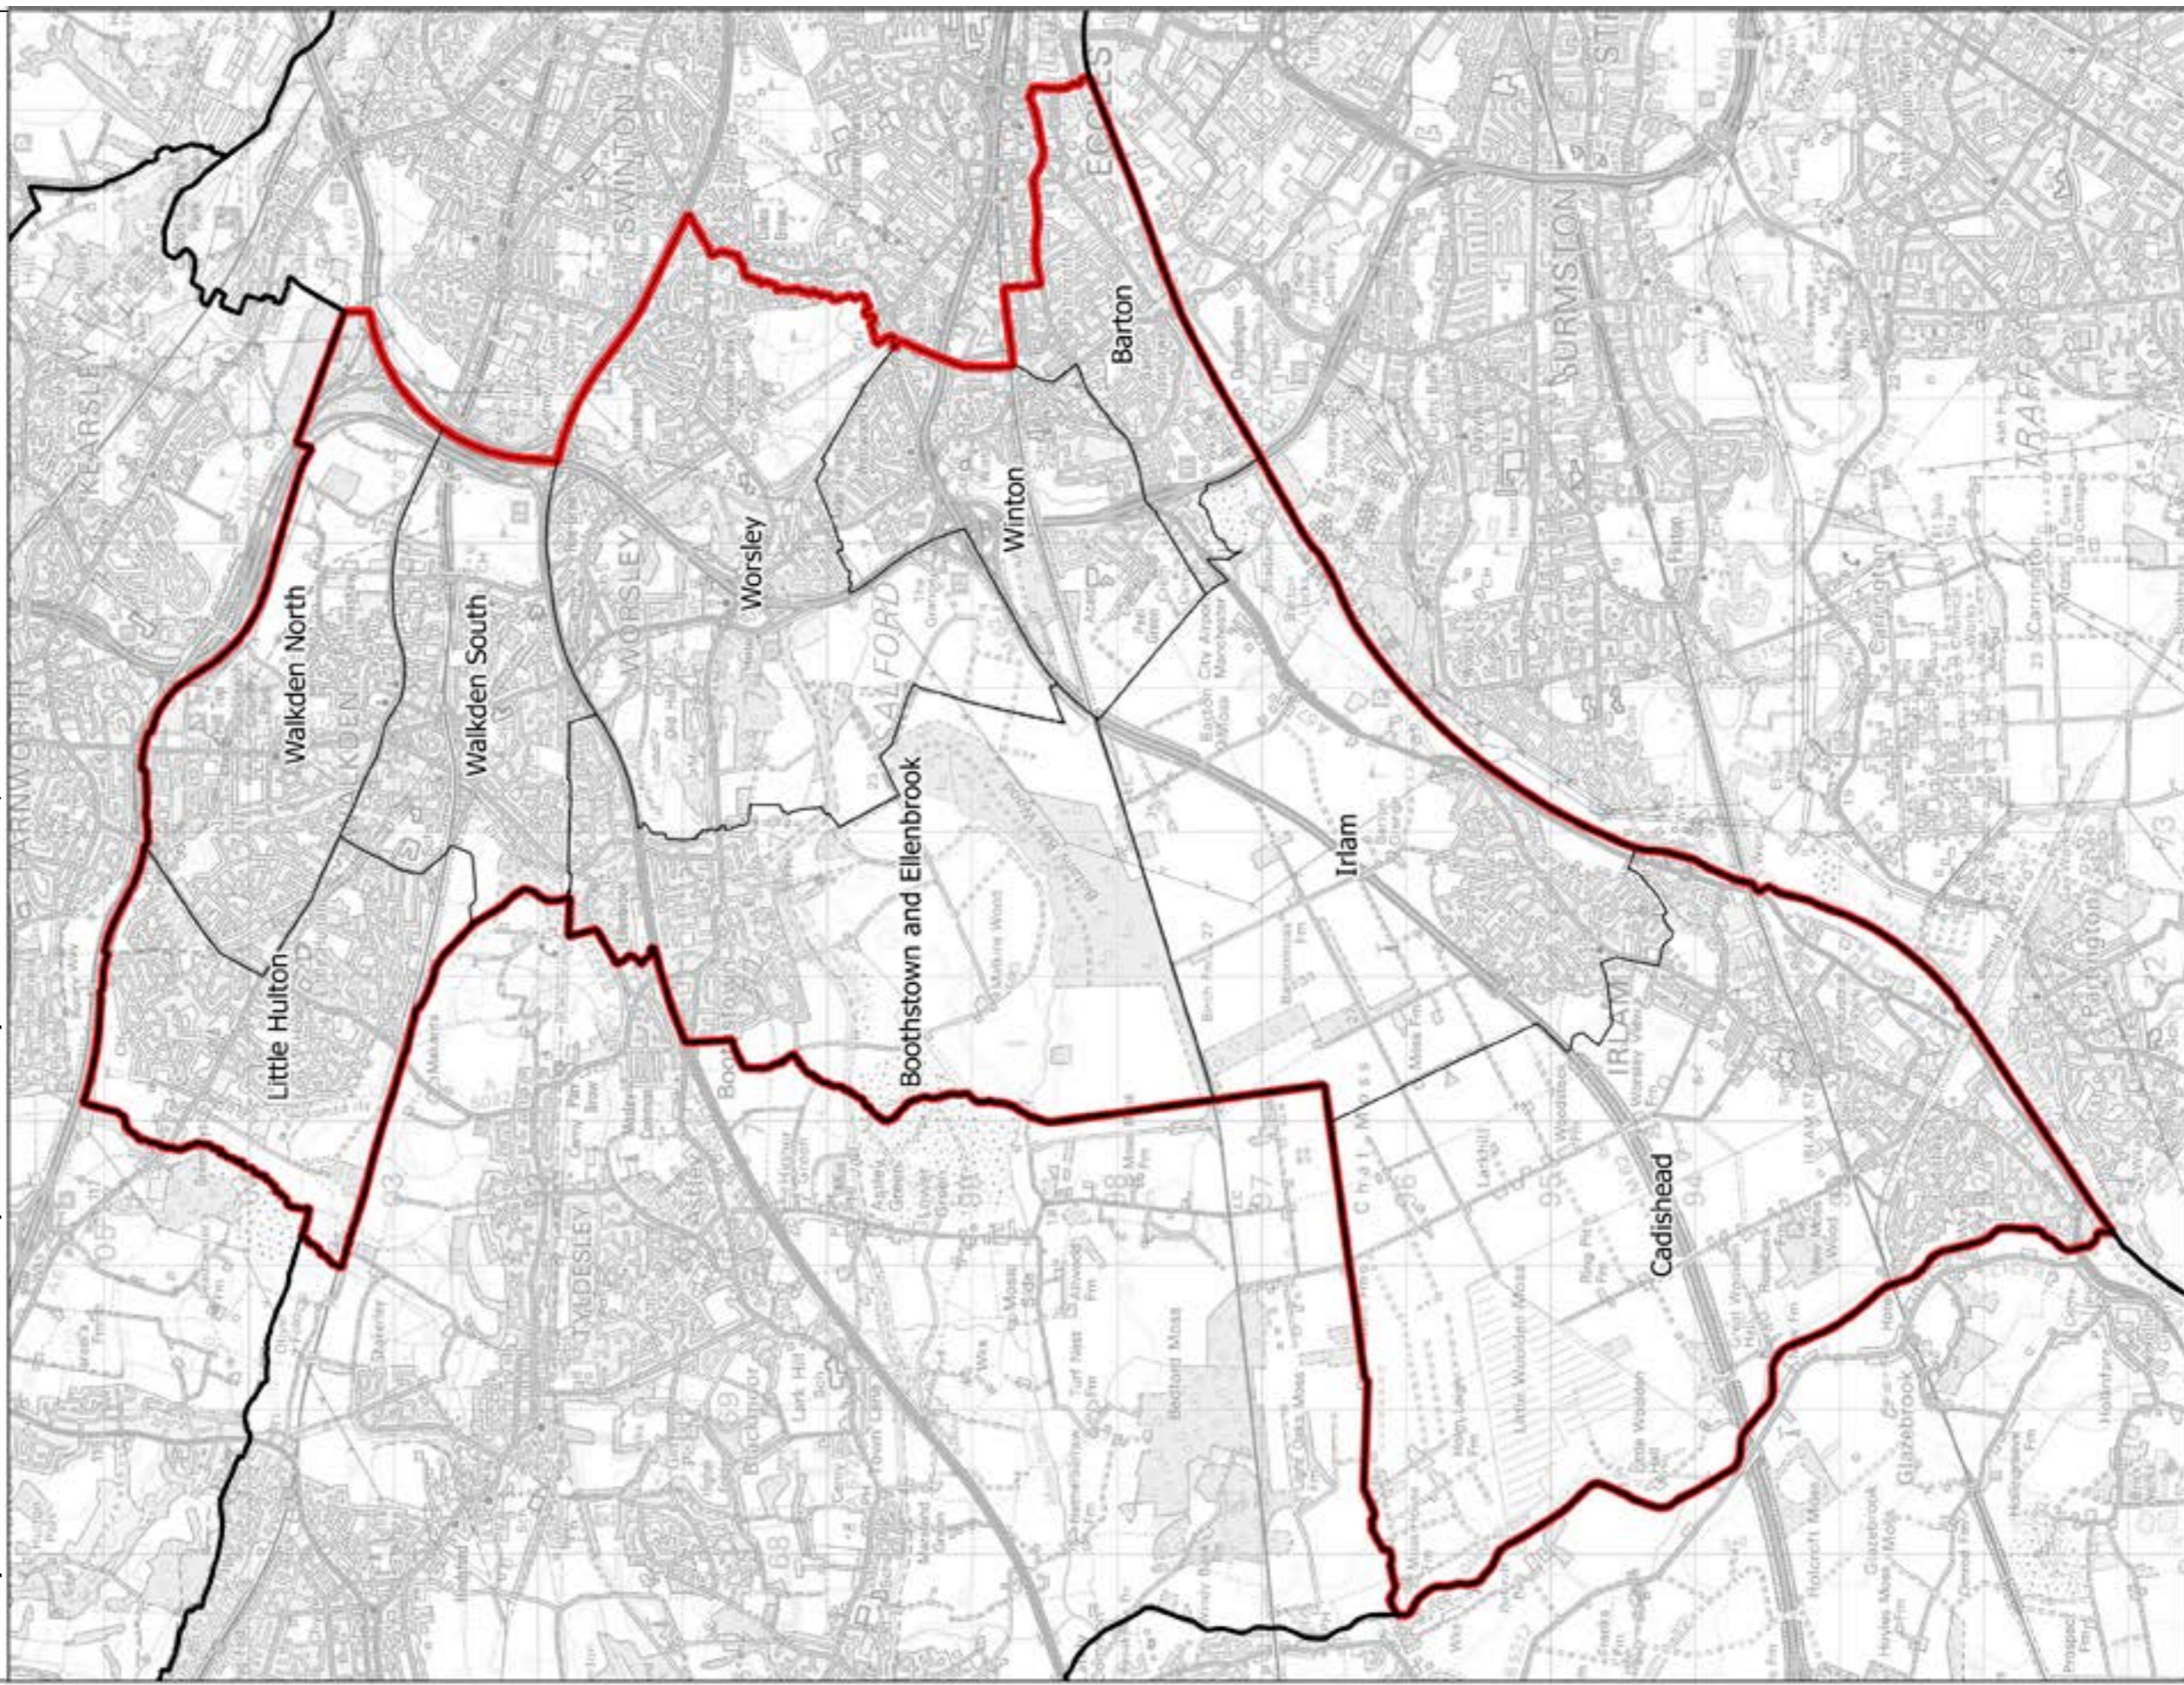

Boundary Commission for England - Initial Proposals for the North West Region
 Worsley and Eccles South County Constituency - Electorate 72,316

— Constituency — Local authorities — Wards

This map is reproduced from Ordnance Survey material with the permission of Ordnance Survey on behalf of the controller of Her Majesty's Stationery Office (C) Crown Copyright 2016. All rights reserved. Unauthorised reproduction infringes Crown copyright and may lead to prosecution or civil proceedings. Boundary Commission for England 100018289, 2016.